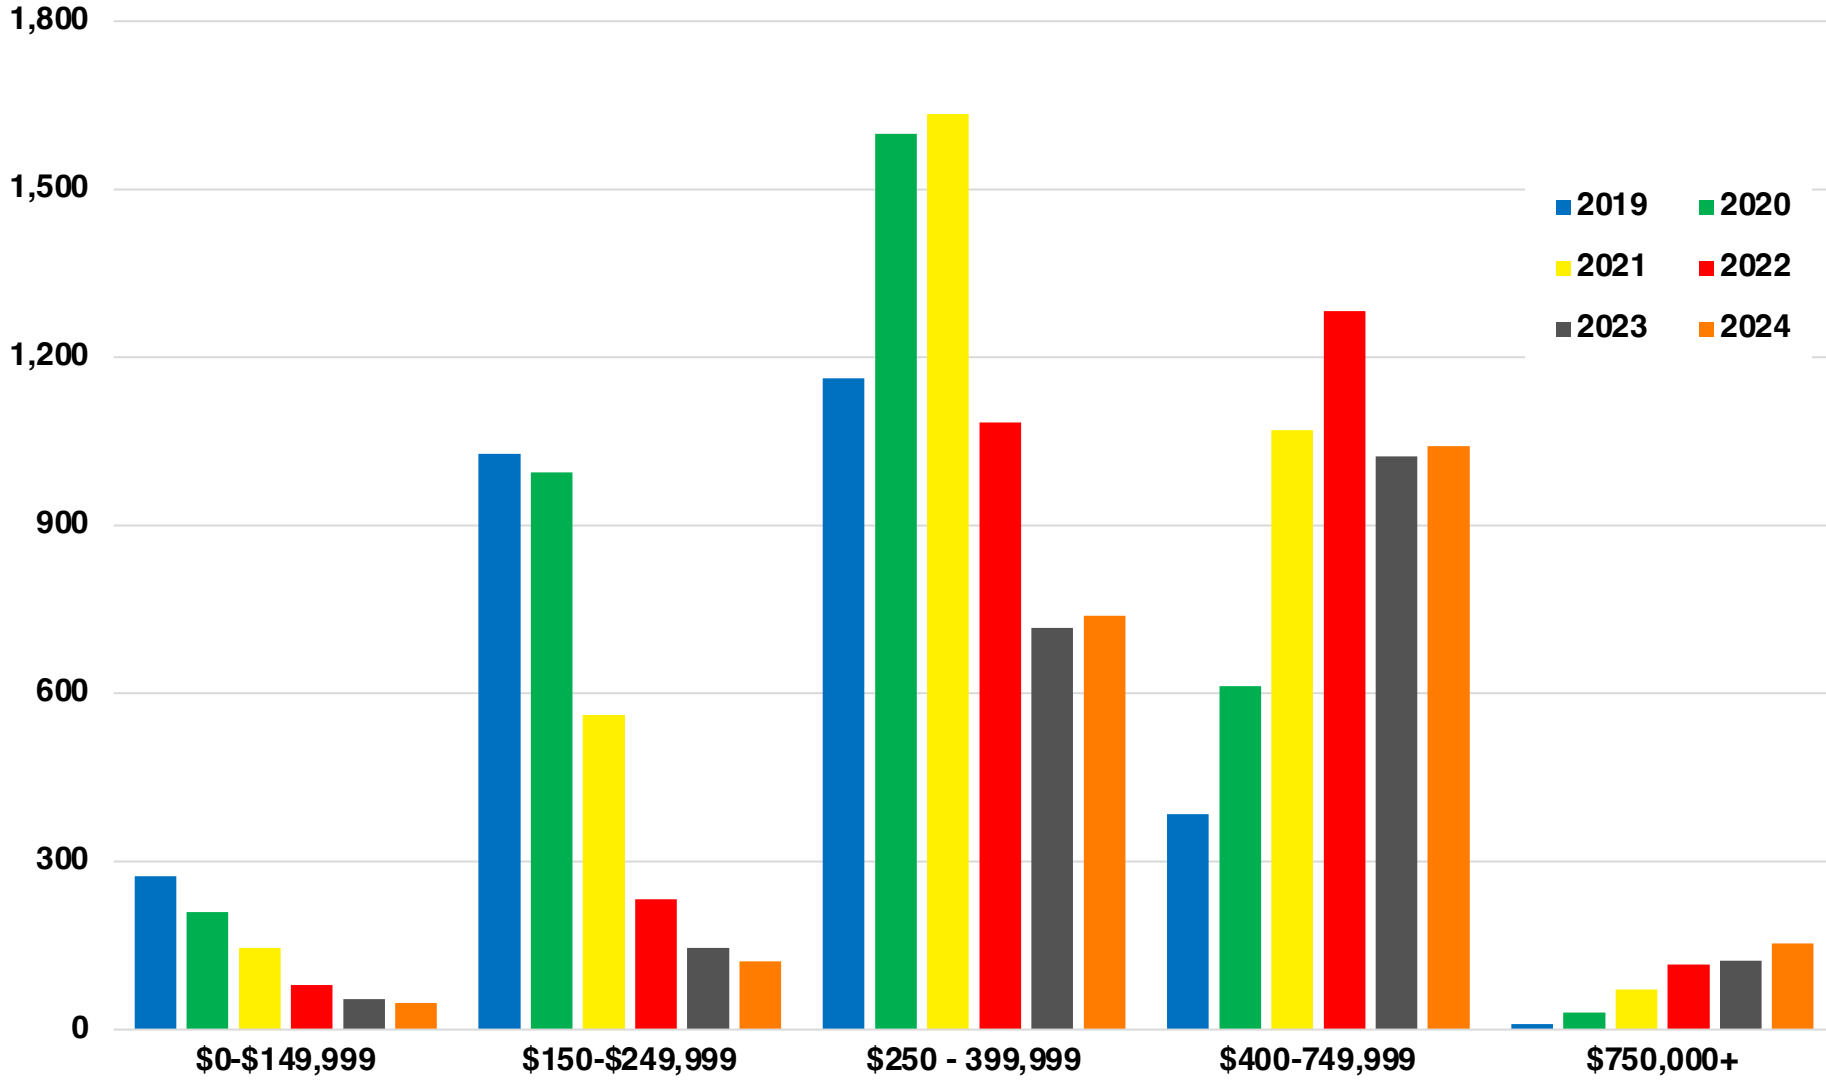

COWETA

COWETA COUNTY

EMPLOYMENT SNAPSHOT

- 77,557 RESIDENTS CURRENTLY EMPLOYED.
- 2023 UNEMPLOYMENT RATE: 2.9%
- NOV 2024 UNEMPLOYMENT RATE: 3.3%

Employment Trends

Industry Mix

Unemployment Rate Trends

COWETA COUNTY

HISTORICAL POPULATION

Data Source: US Census

COWETA COUNTY

2023 POPULATION BY AGE

COWETA COUNTY

TOTAL VS HISPANIC BIRTHS

COWETA COUNTY

SINGLE FAMILY HOME SALES