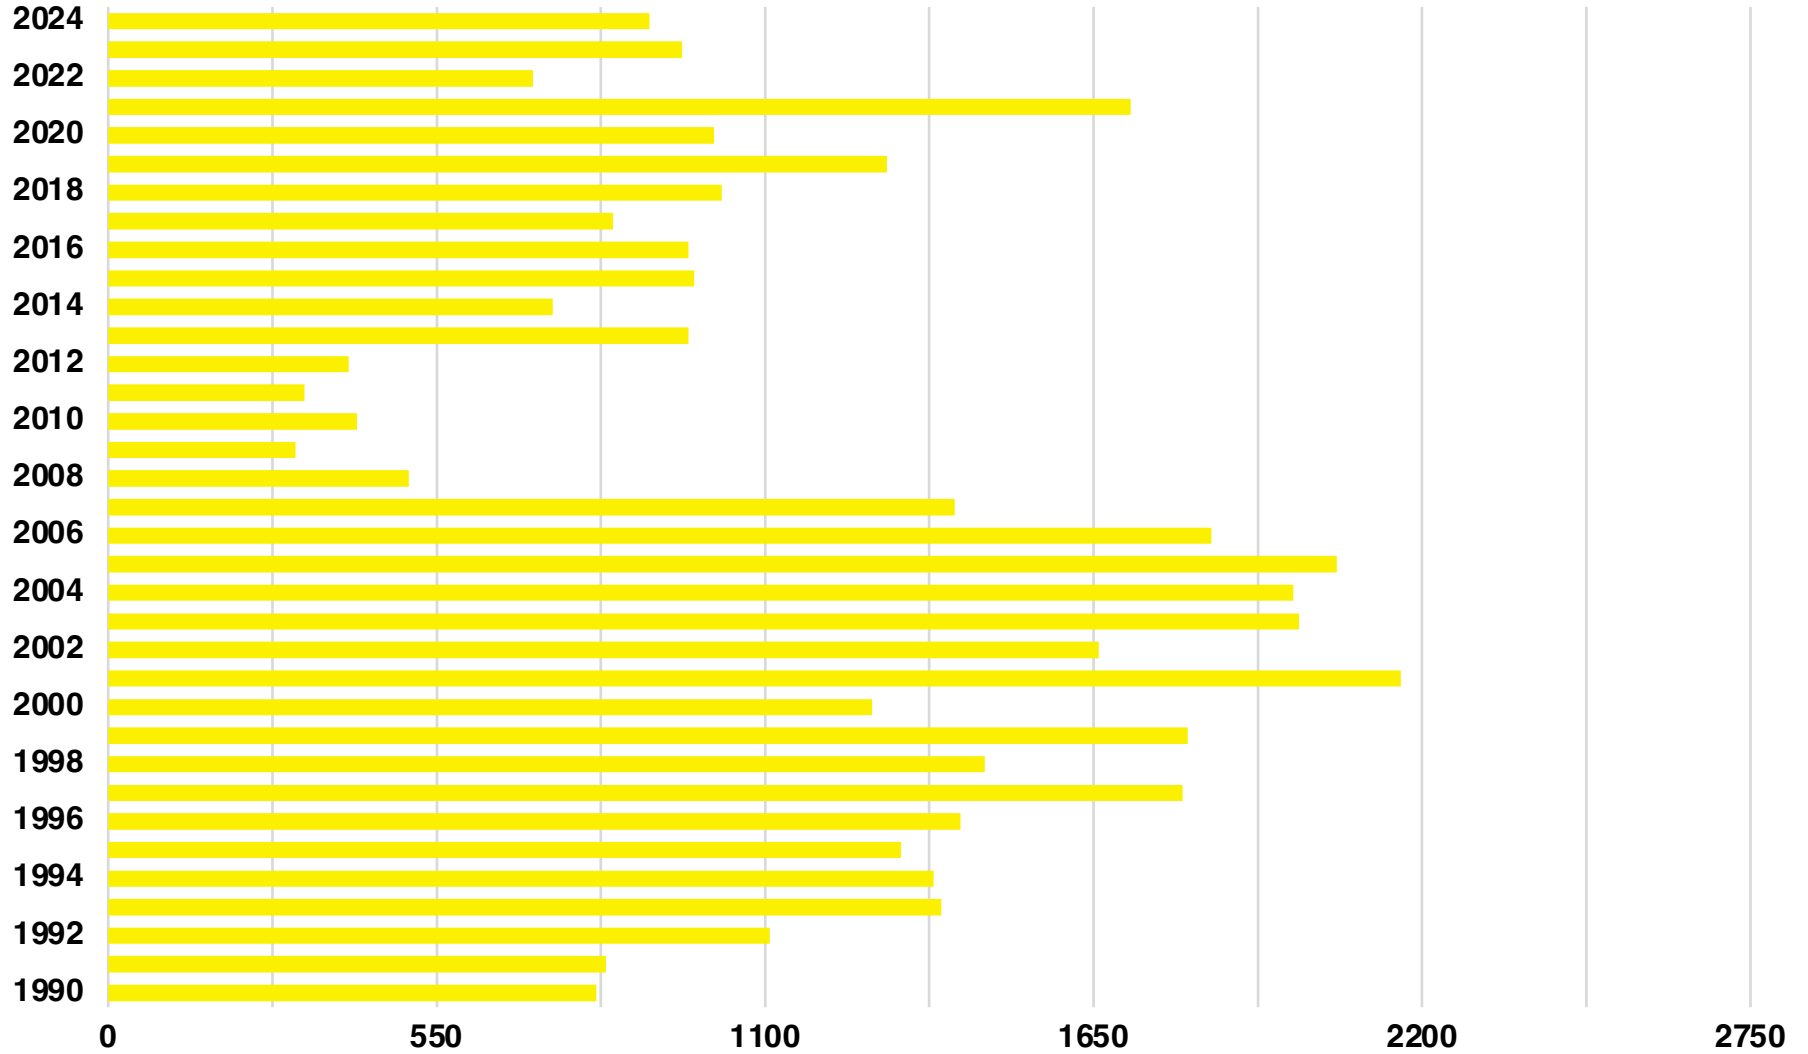

COWETA

COWETA COUNTY

EMPLOYMENT SNAPSHOT

- 77,557 RESIDENTS CURRENTLY EMPLOYED.
- 2023 UNEMPLOYMENT RATE: 2.9%
- NOV 2024 UNEMPLOYMENT RATE: 3.3%

Employment Trends

Industry Mix

Unemployment Rate Trends

COWETA COUNTY

HISTORICAL POPULATION

Data Source: US Census

COWETA COUNTY

2023 POPULATION BY AGE

COWETA COUNTY

TOTAL VS HISPANIC BIRTHS

COWETA COUNTY

SINGLE FAMILY HOME SALES

Data Source: GAMLS

COWETA COUNTY

SINGLE FAMILY BUILDING PERMITS

Data Source: US Census

COWETA COUNTY

MULTI FAMILY BUILDING PERMITS

COWETA COUNTY

TOTAL BUILDING PERMITS