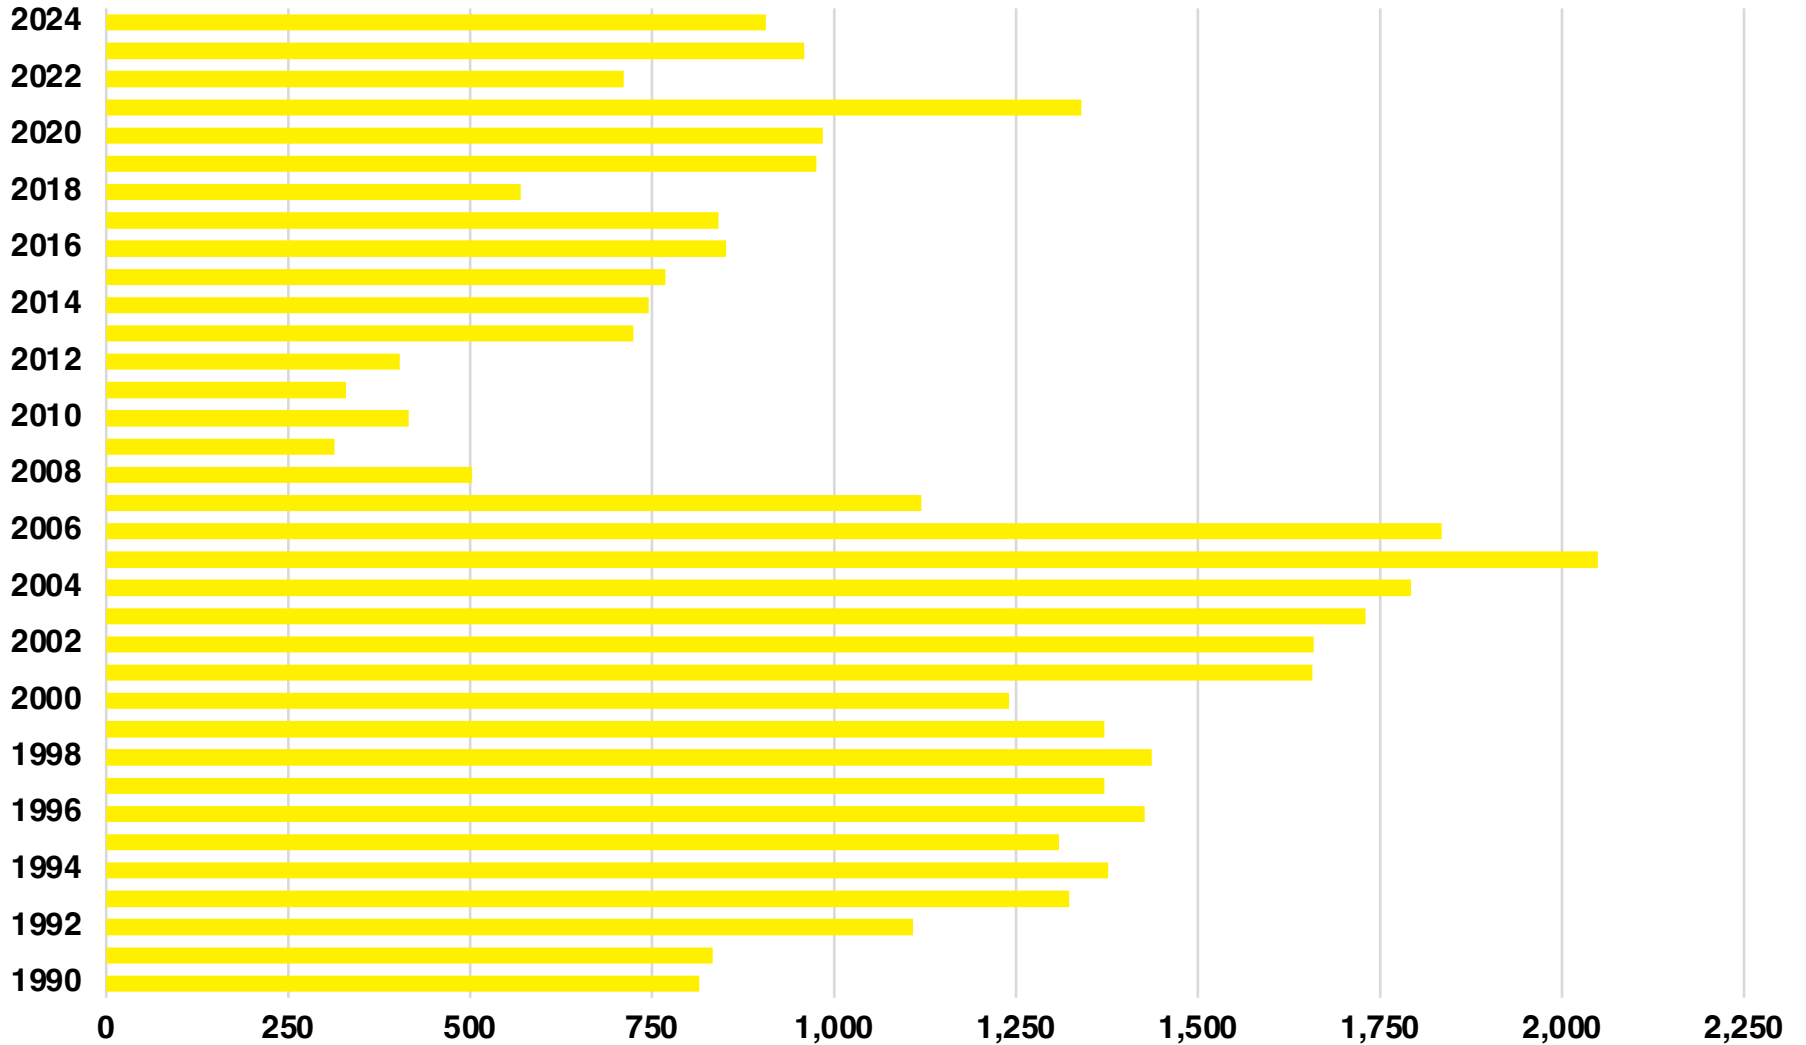

COWETA COUNTY

SINGLE FAMILY BUILDING PERMITS