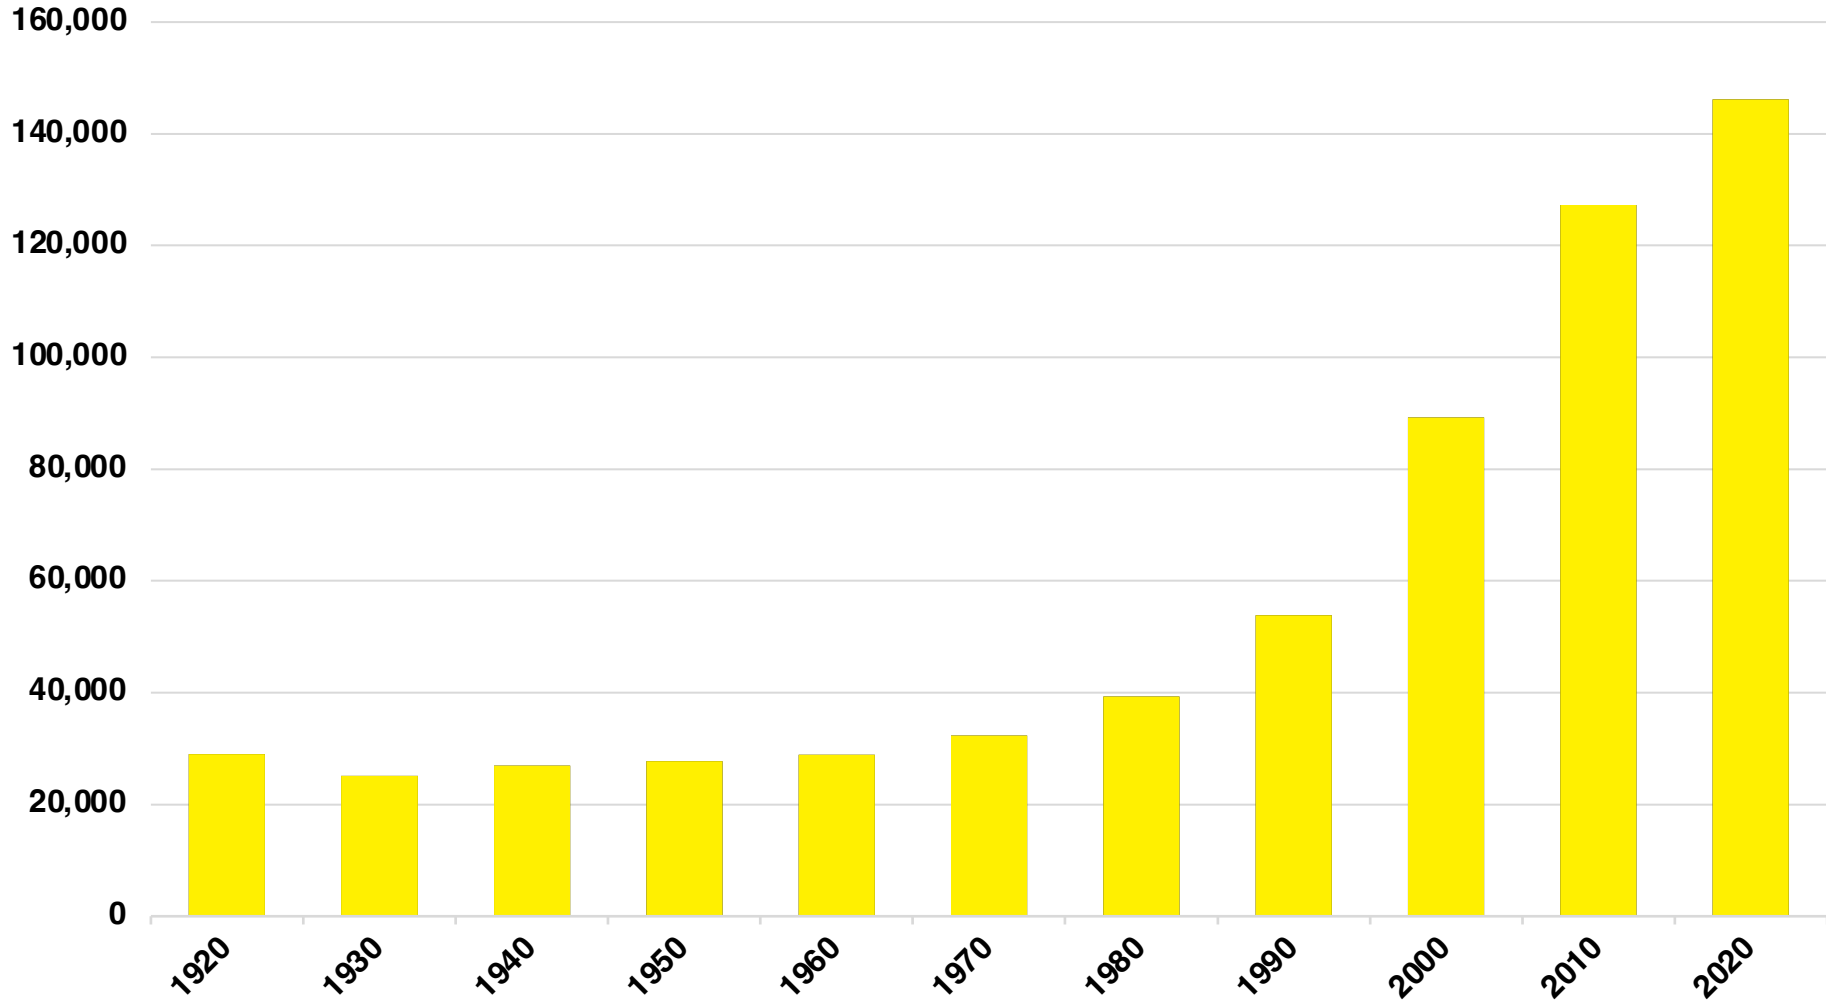

COWETA

COWETA COUNTY

EMPLOYMENT SNAPSHOT

- 77,557 RESIDENTS CURRENTLY EMPLOYED.
- 2023 UNEMPLOYMENT RATE: 2.9%
- NOV 2024 UNEMPLOYMENT RATE: 3.3%

Employment Trends

Industry Mix

Unemployment Rate Trends

COWETA COUNTY

HISTORICAL POPULATION

Data Source: US Census

COWETA COUNTY

2023 POPULATION BY AGE

COWETA COUNTY

TOTAL VS HISPANIC BIRTHS

COWETA COUNTY

SINGLE FAMILY HOME SALES