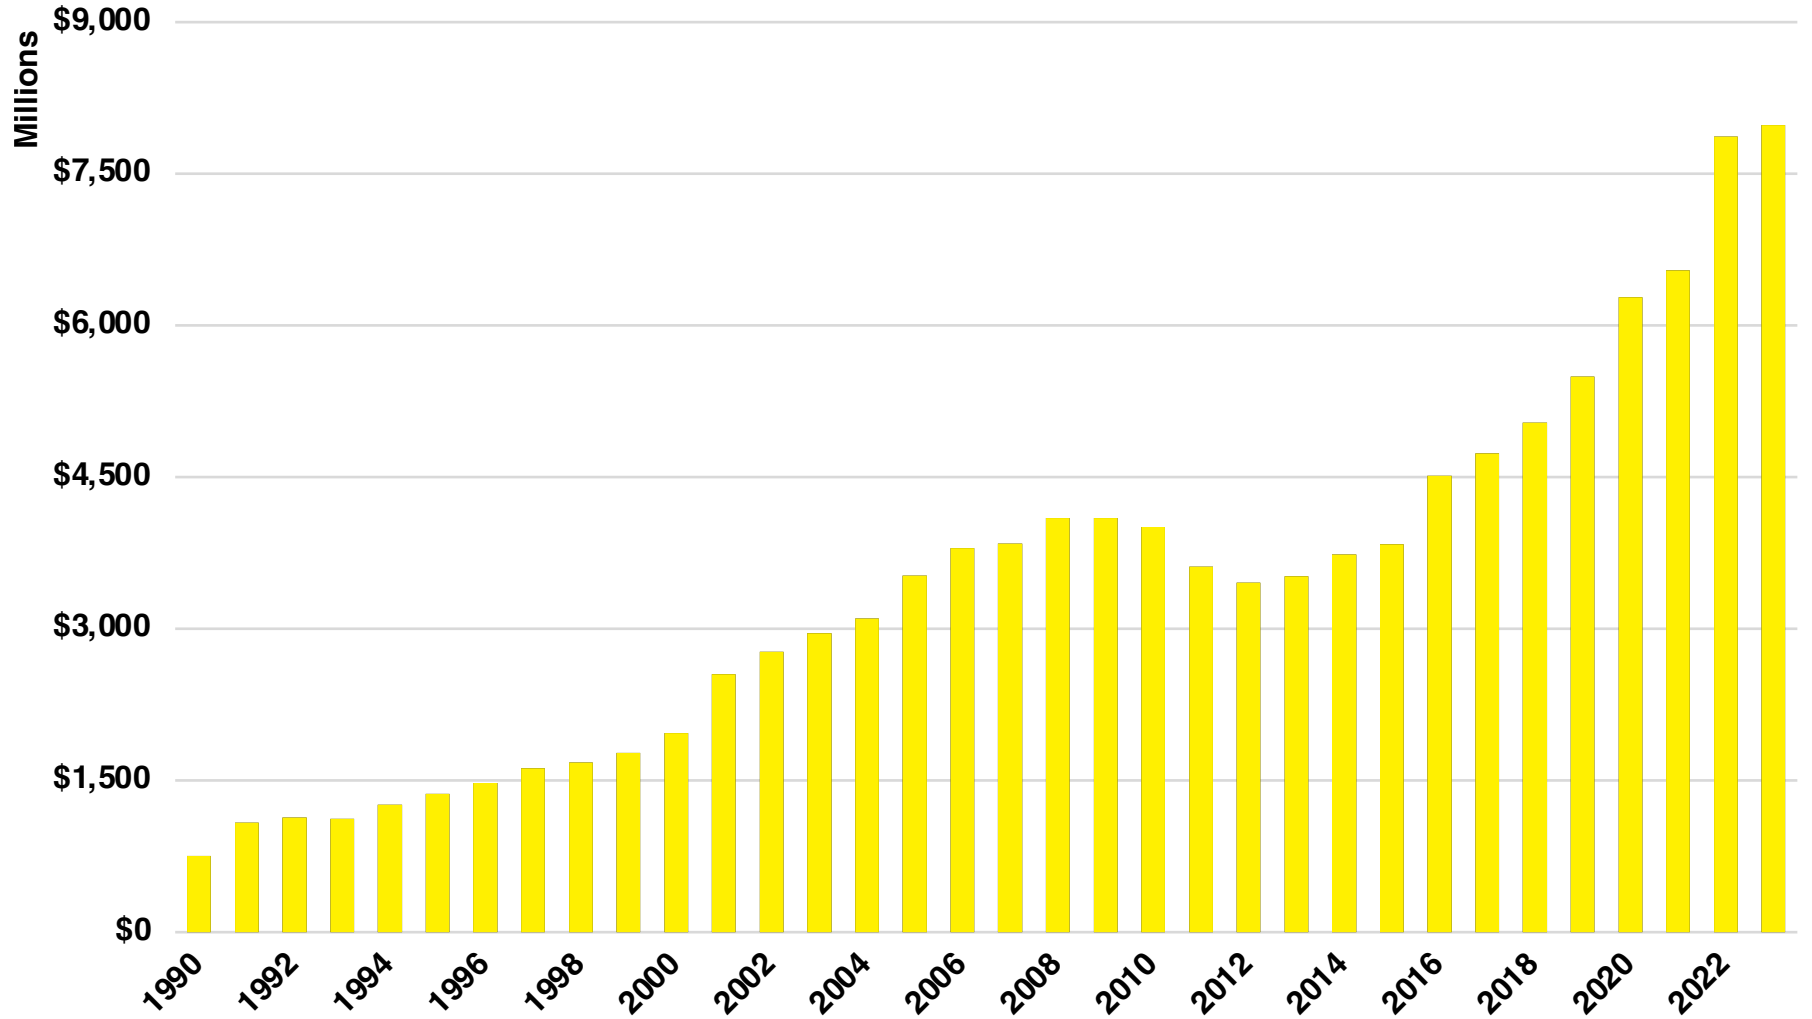

COWETA COUNTY

TAX DIGEST 40% ASSESSED VALUE

Data Source: GA Department of Revenue