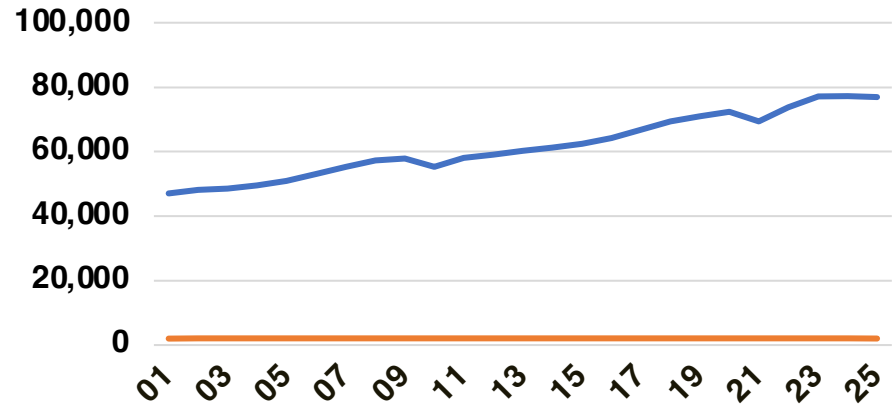

COWETA

COWETA COUNTY

EMPLOYMENT SNAPSHOT

- 77,557 RESIDENTS CURRENTLY EMPLOYED.
- 2023 UNEMPLOYMENT RATE: 2.9%
- NOV 2024 UNEMPLOYMENT RATE: 3.3%

Employment Trends

Industry Mix

Unemployment Rate Trends

COWETA COUNTY

HISTORICAL POPULATION

Data Source: US Census

COWETA COUNTY

2023 POPULATION BY AGE

COWETA COUNTY

TOTAL VS HISPANIC BIRTHS

COWETA COUNTY

SINGLE FAMILY HOME SALES