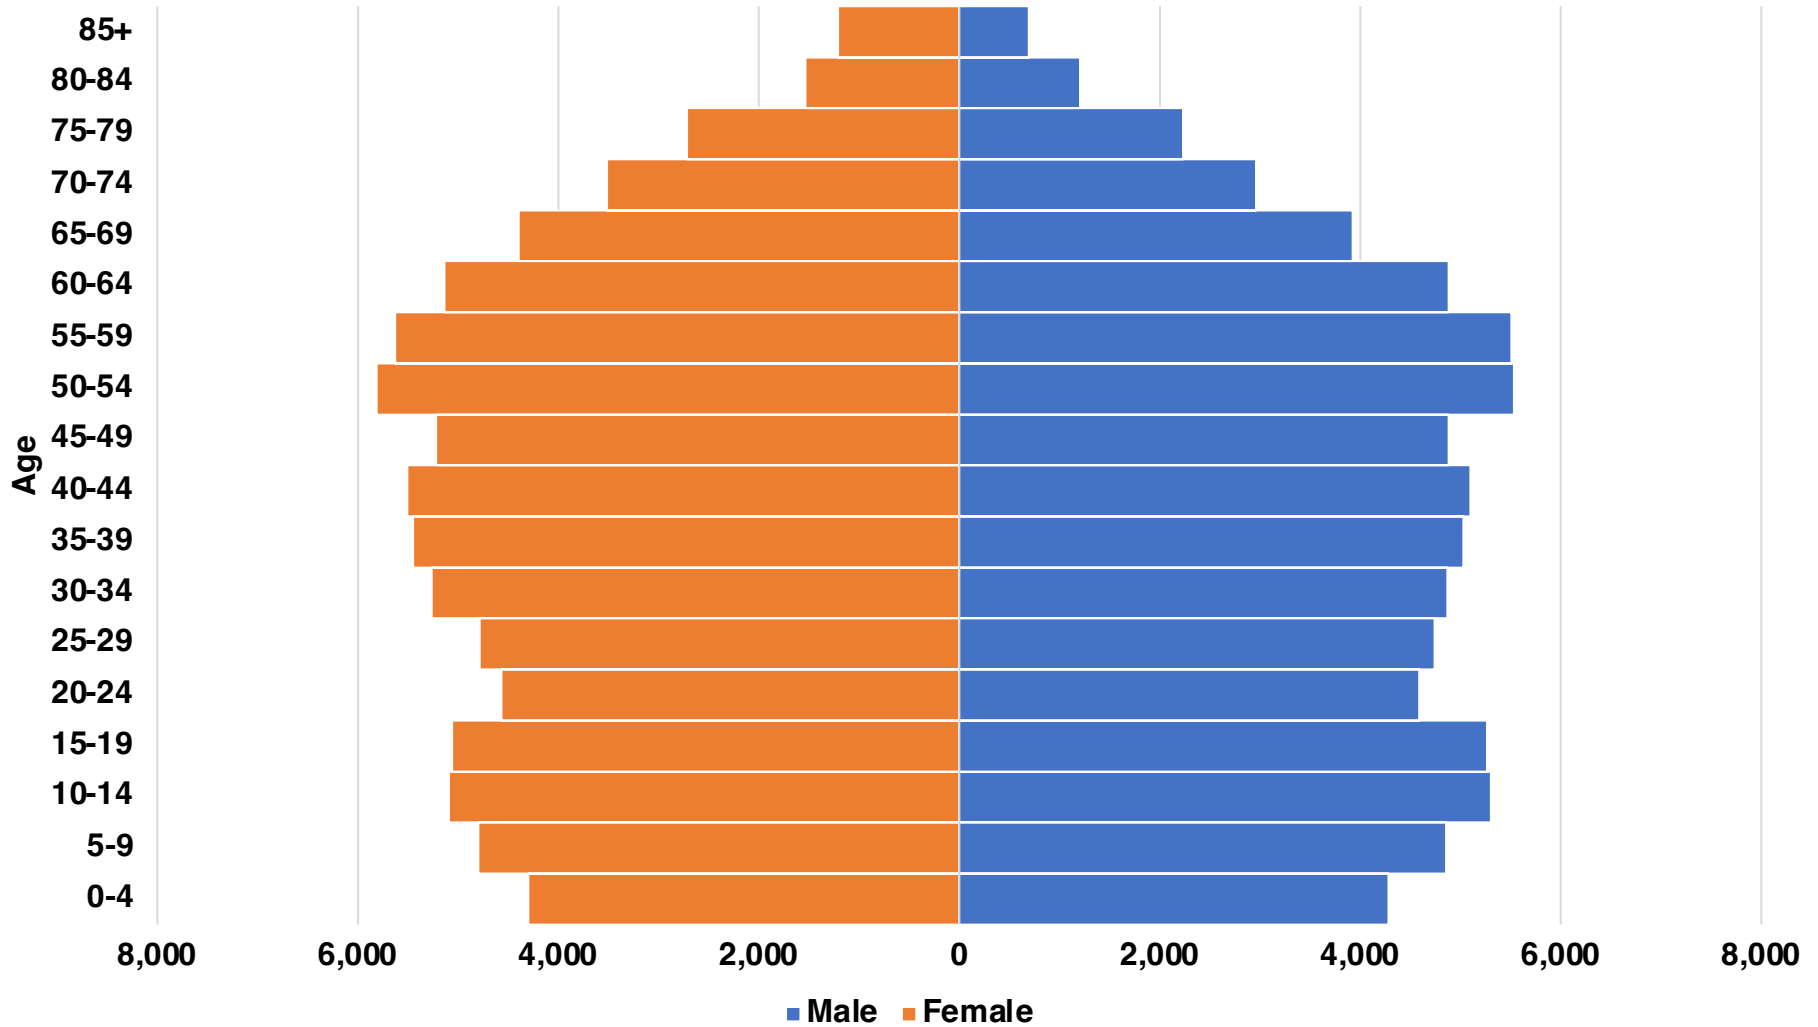

COWETA

COWETA COUNTY

EMPLOYMENT SNAPSHOT

- 77,557 RESIDENTS CURRENTLY EMPLOYED.
- 2023 UNEMPLOYMENT RATE: 2.9%
- NOV 2024 UNEMPLOYMENT RATE: 3.3%

Employment Trends

Industry Mix

Unemployment Rate Trends

COWETA COUNTY

HISTORICAL POPULATION

Data Source: US Census

COWETA COUNTY

2023 POPULATION BY AGE

COWETA COUNTY

TOTAL VS HISPANIC BIRTHS

COWETA COUNTY

SINGLE FAMILY HOME SALES