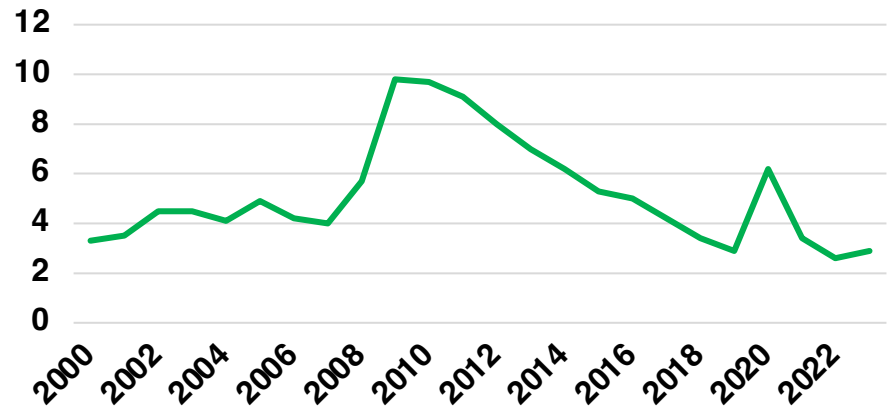

COWETA

COWETA COUNTY

EMPLOYMENT SNAPSHOT

- 77,557 RESIDENTS CURRENTLY EMPLOYED.
- 2023 UNEMPLOYMENT RATE: 2.9%
- NOV 2024 UNEMPLOYMENT RATE: 3.3%

Employment Trends

Industry Mix

Unemployment Rate Trends

COWETA COUNTY