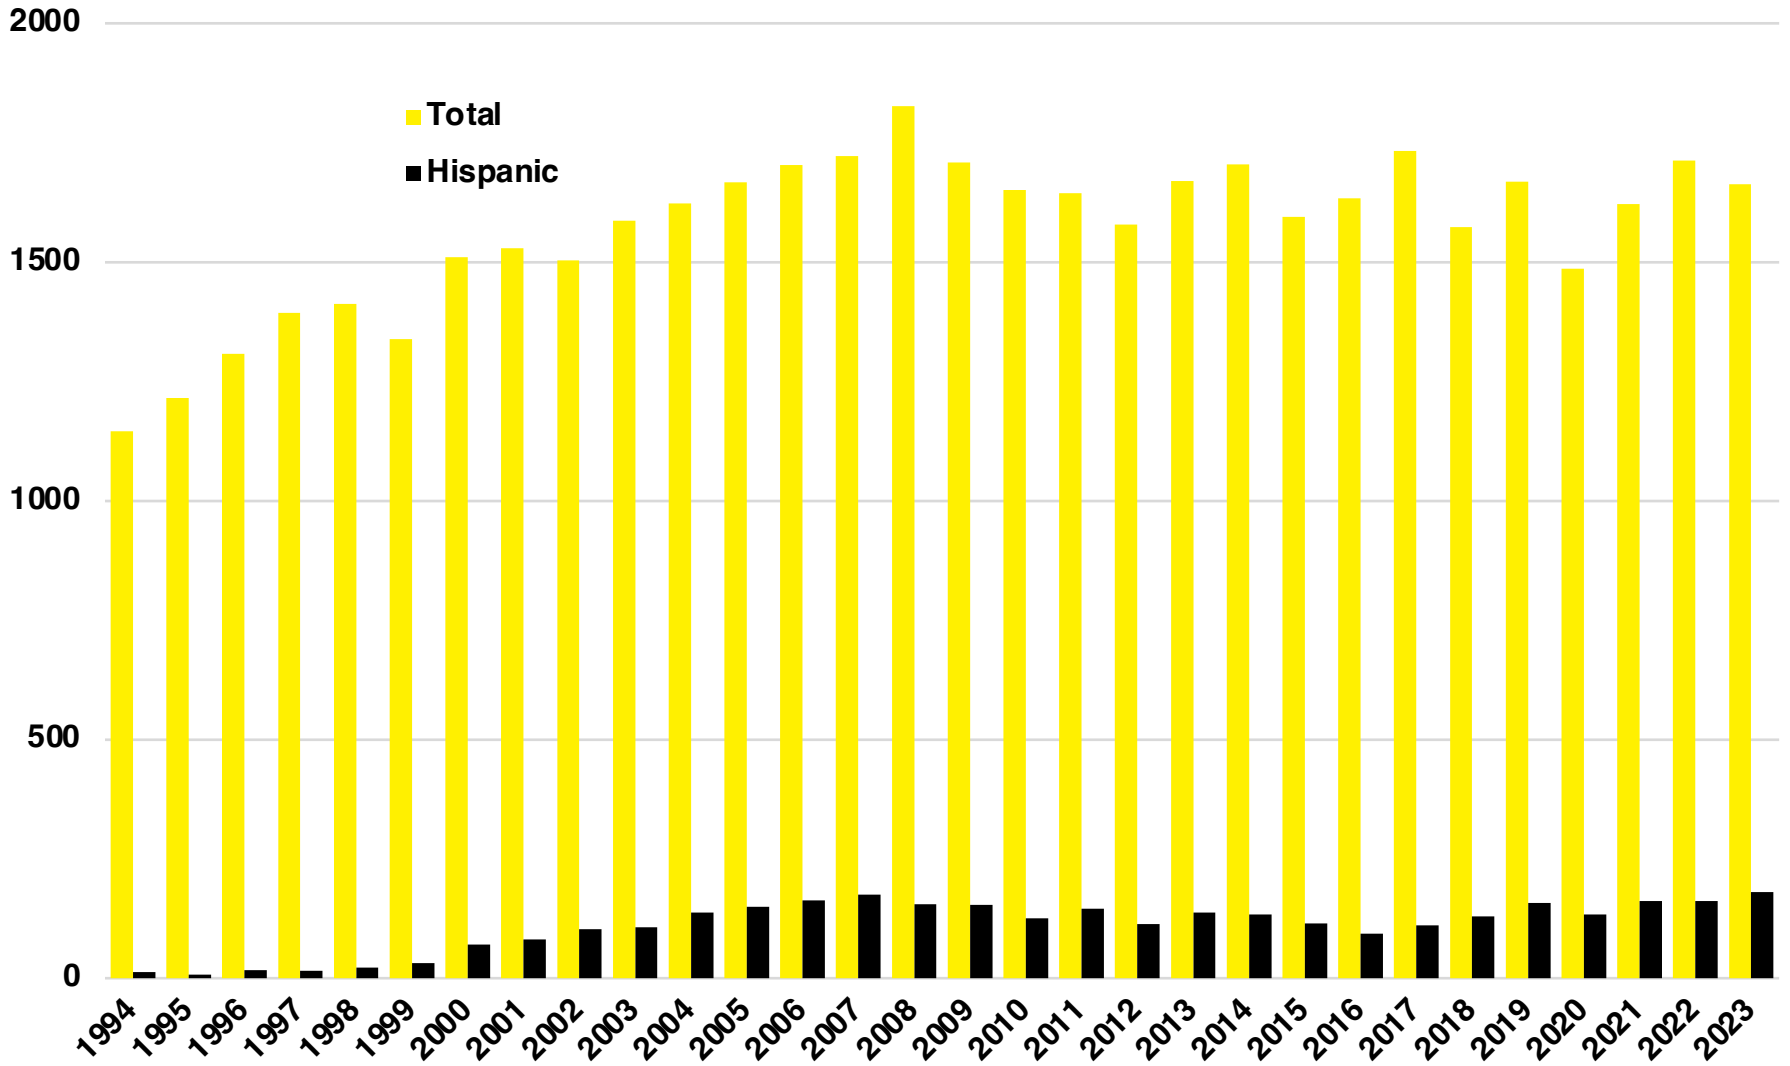

COWETA

COWETA COUNTY

EMPLOYMENT SNAPSHOT

- 77,557 RESIDENTS CURRENTLY EMPLOYED.
- 2023 UNEMPLOYMENT RATE: 2.9%
- NOV 2024 UNEMPLOYMENT RATE: 3.3%

Employment Trends

Industry Mix

Unemployment Rate Trends

COWETA COUNTY

HISTORICAL POPULATION

Data Source: US Census

COWETA COUNTY

2023 POPULATION BY AGE

COWETA COUNTY

TOTAL VS HISPANIC BIRTHS

COWETA COUNTY

SINGLE FAMILY HOME SALES