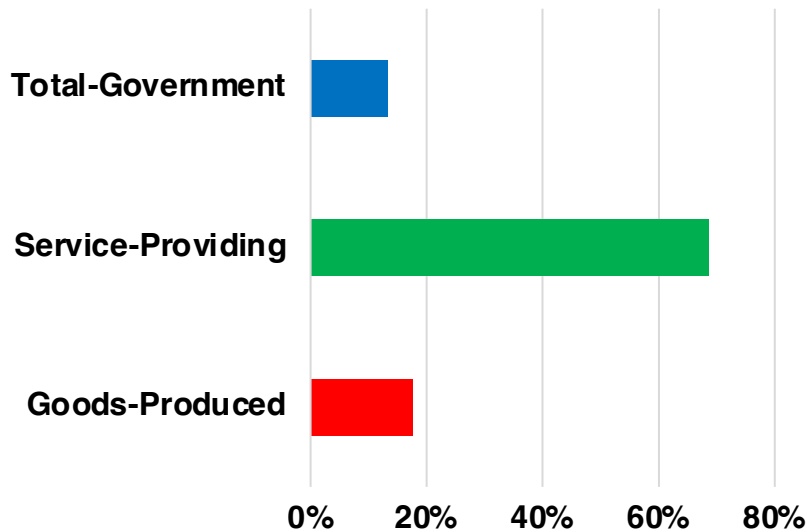

COWETA

COWETA COUNTY

EMPLOYMENT SNAPSHOT

- 77,557 RESIDENTS CURRENTLY EMPLOYED.
- 2023 UNEMPLOYMENT RATE: 2.9%
- NOV 2024 UNEMPLOYMENT RATE: 3.3%

Employment Trends

Industry Mix

Unemployment Rate Trends

COWETA COUNTY