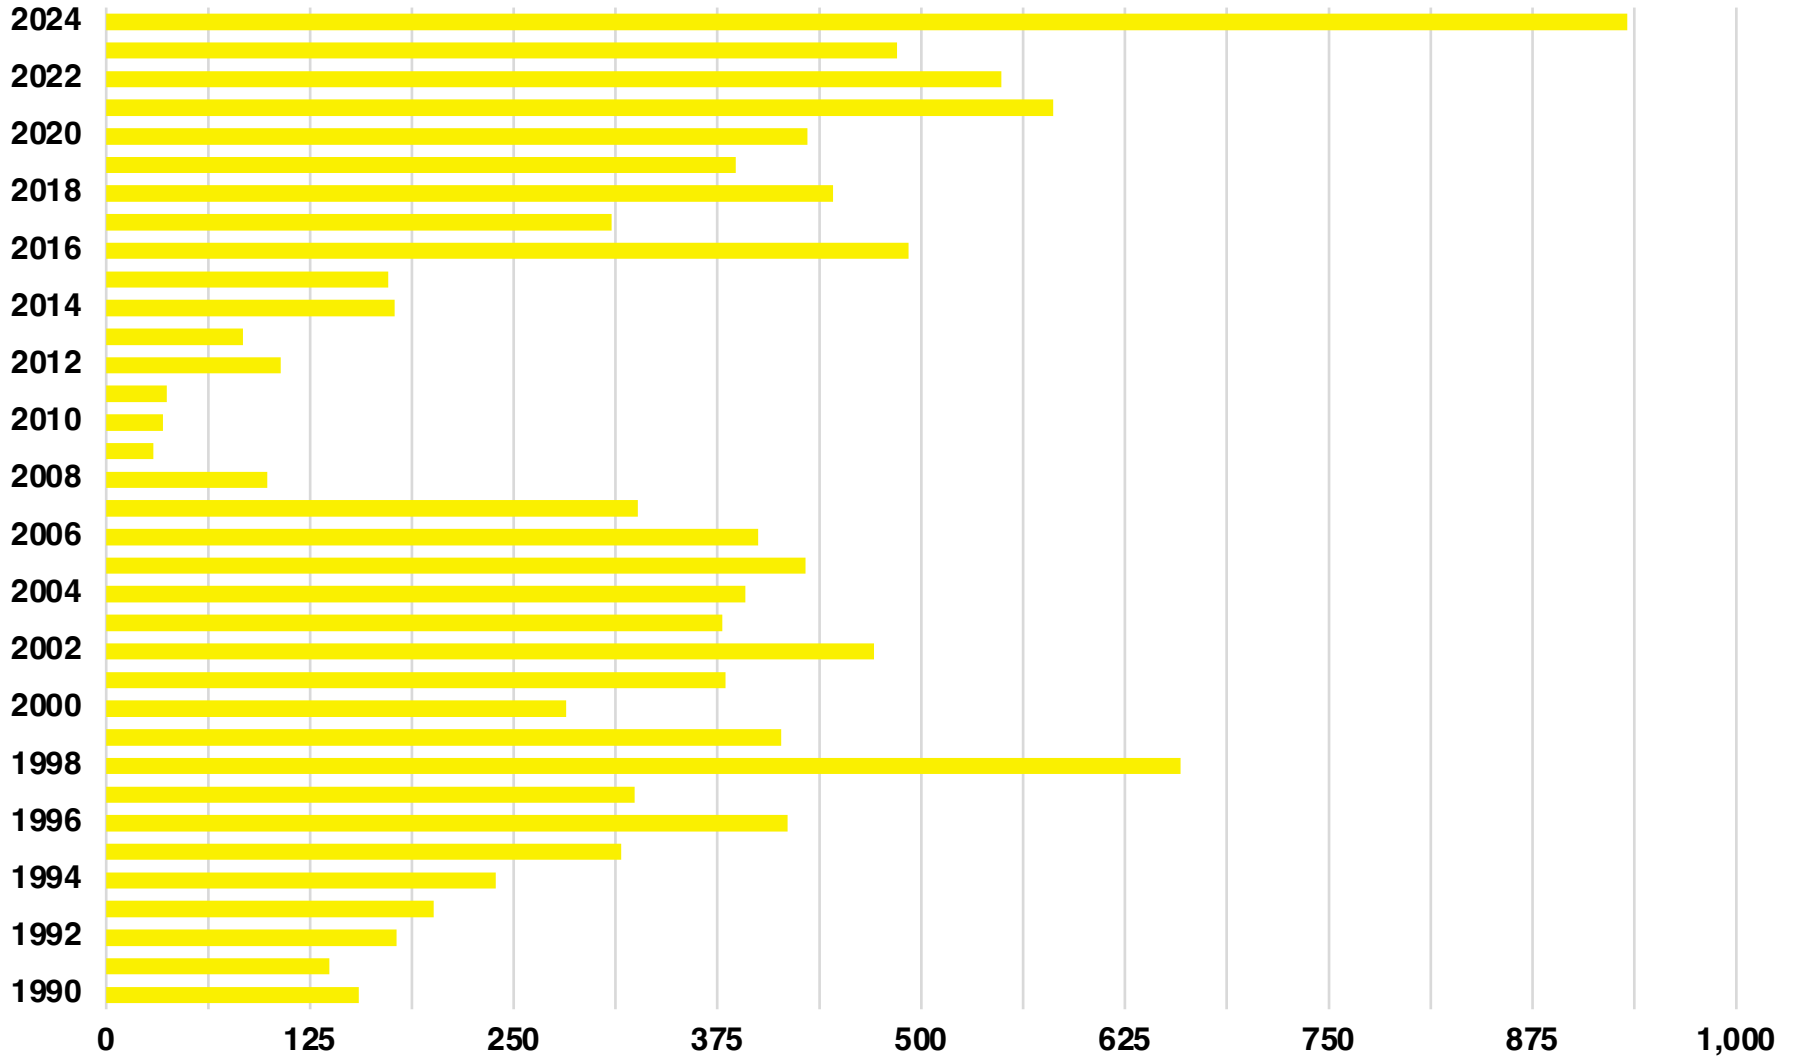

DAWSON COUNTY

TOTAL BUILDING PERMITS