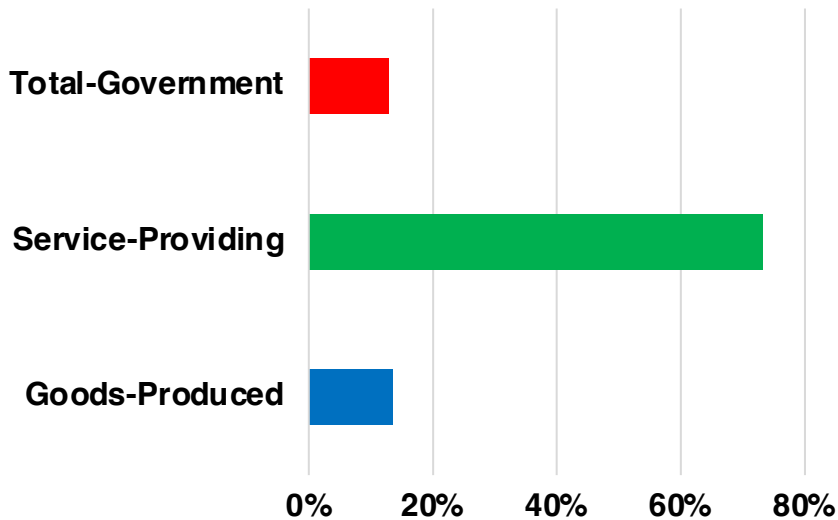

DAWSON

DAWSON COUNTY

EMPLOYMENT SNAPSHOT

- 13,381 RESIDENTS CURRENTLY EMPLOYED.
- 2023 UNEMPLOYMENT RATE: 2.6%
- NOV 2024 UNEMPLOYMENT RATE: 3.1%

Employment Trends

Industry Mix

Unemployment Rate Trends

DAWSON COUNTY