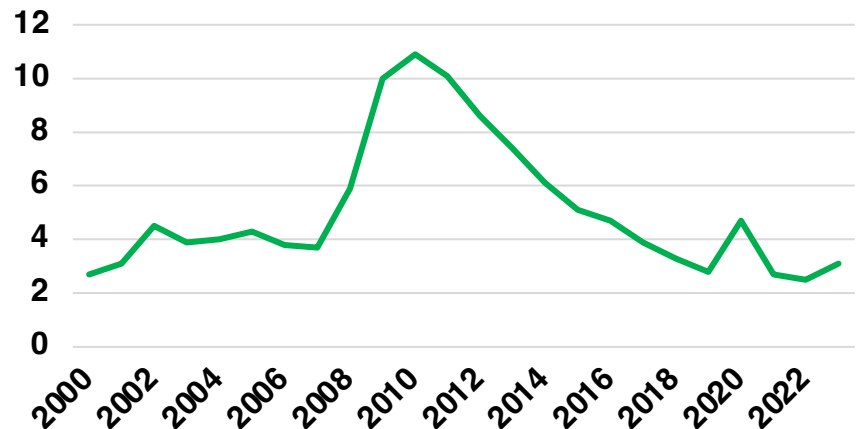

DAWSON

DAWSON COUNTY

EMPLOYMENT SNAPSHOT

- 13,381 RESIDENTS CURRENTLY EMPLOYED.
- 2023 UNEMPLOYMENT RATE: 2.6%
- NOV 2024 UNEMPLOYMENT RATE: 3.1%

Employment Trends

Industry Mix

Unemployment Rate Trends

DAWSON COUNTY