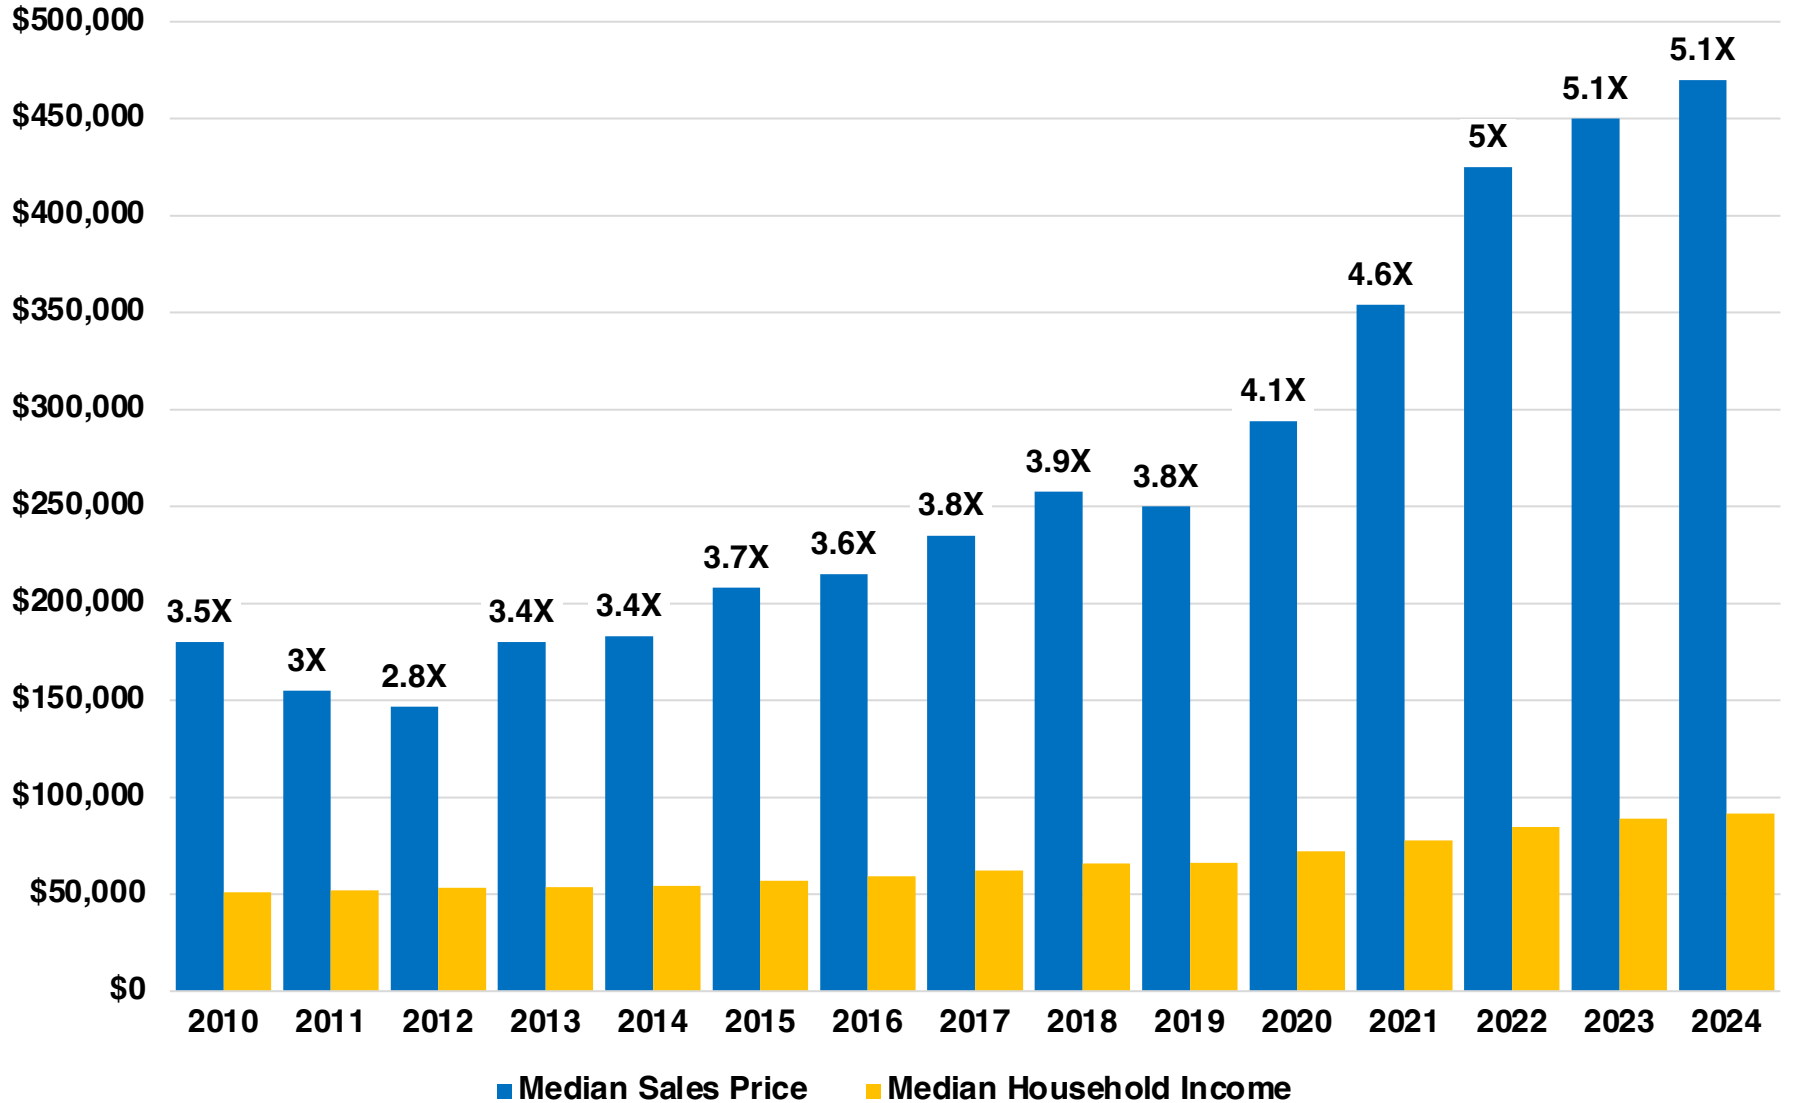

DAWSON COUNTY

HOME BUYING DISPARITY