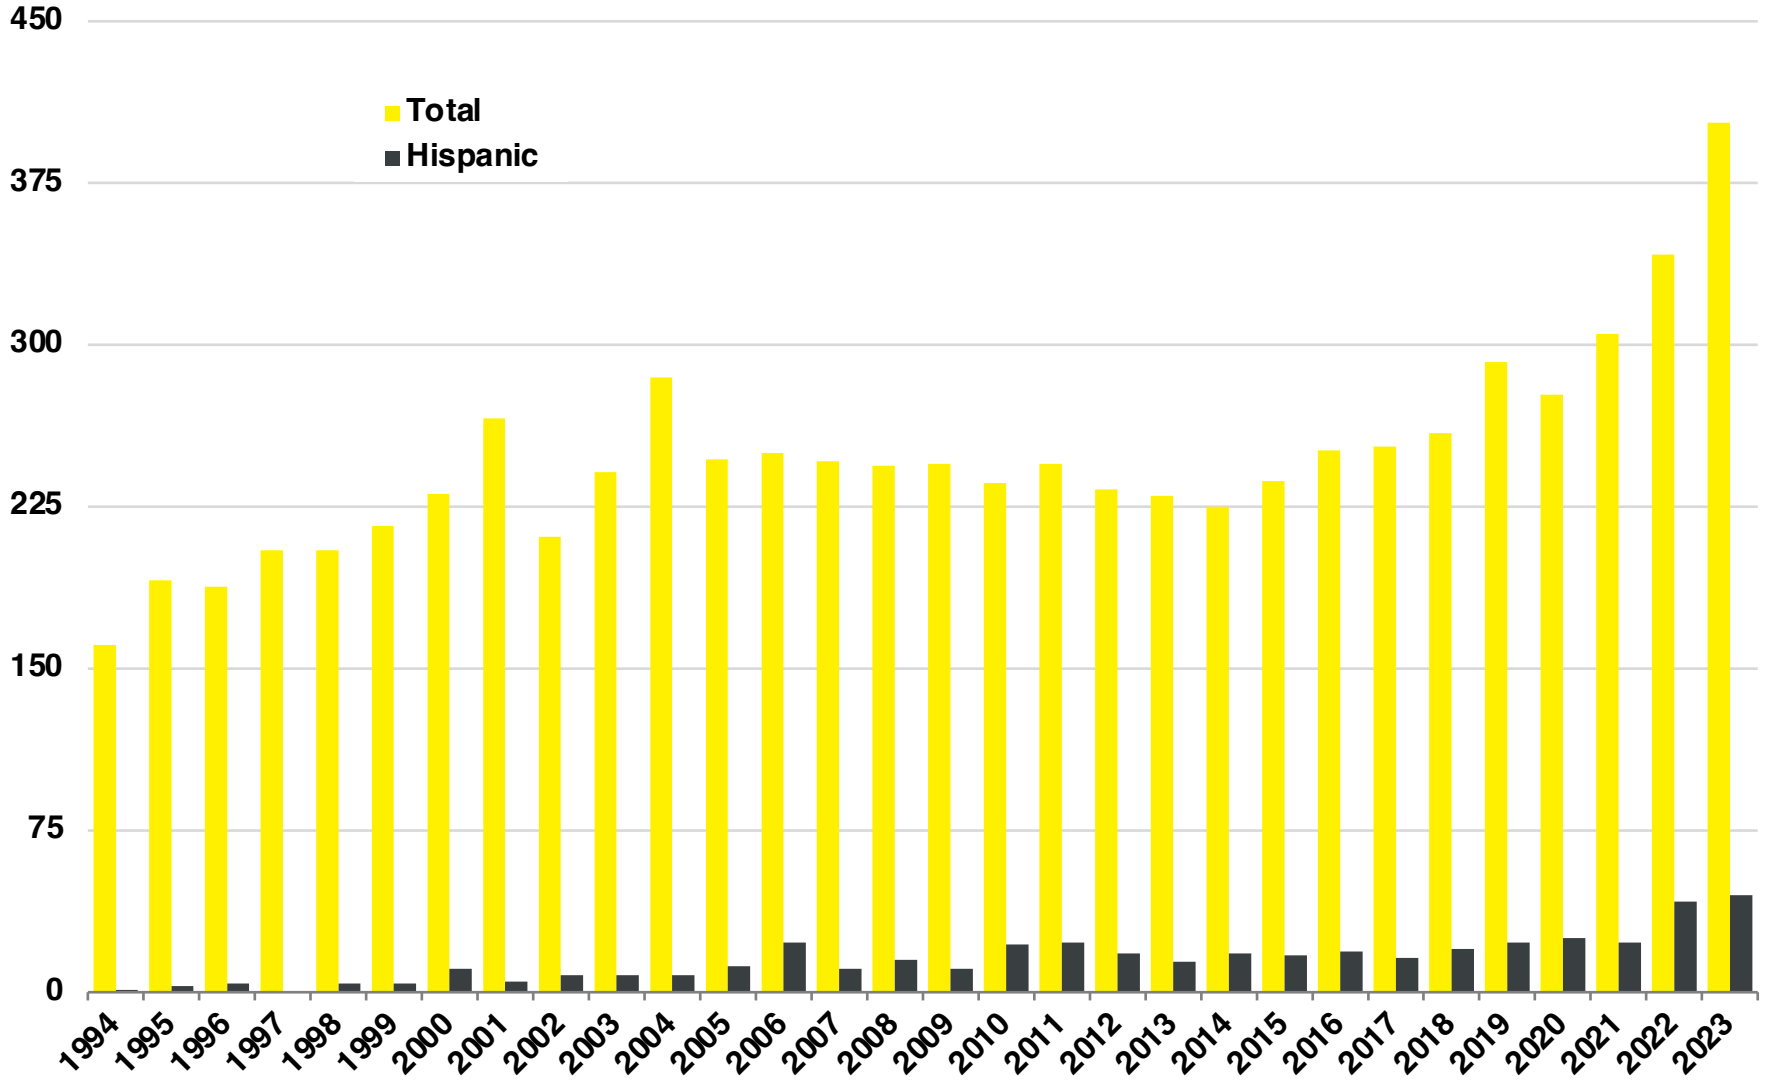

DAWSON

DAWSON COUNTY

EMPLOYMENT SNAPSHOT

- 13,381 RESIDENTS CURRENTLY EMPLOYED.
- 2023 UNEMPLOYMENT RATE: 2.6%
- NOV 2024 UNEMPLOYMENT RATE: 3.1%

Employment Trends

Industry Mix

Unemployment Rate Trends

DAWSON COUNTY

HISTORICAL POPULATION

Source: US Census

DAWSON COUNTY

2023 POPULATION BY AGE

Source: GA Dept of Public Health

DAWSON COUNTY

TOTAL VS HISPANIC BIRTHS

DAWSON COUNTY