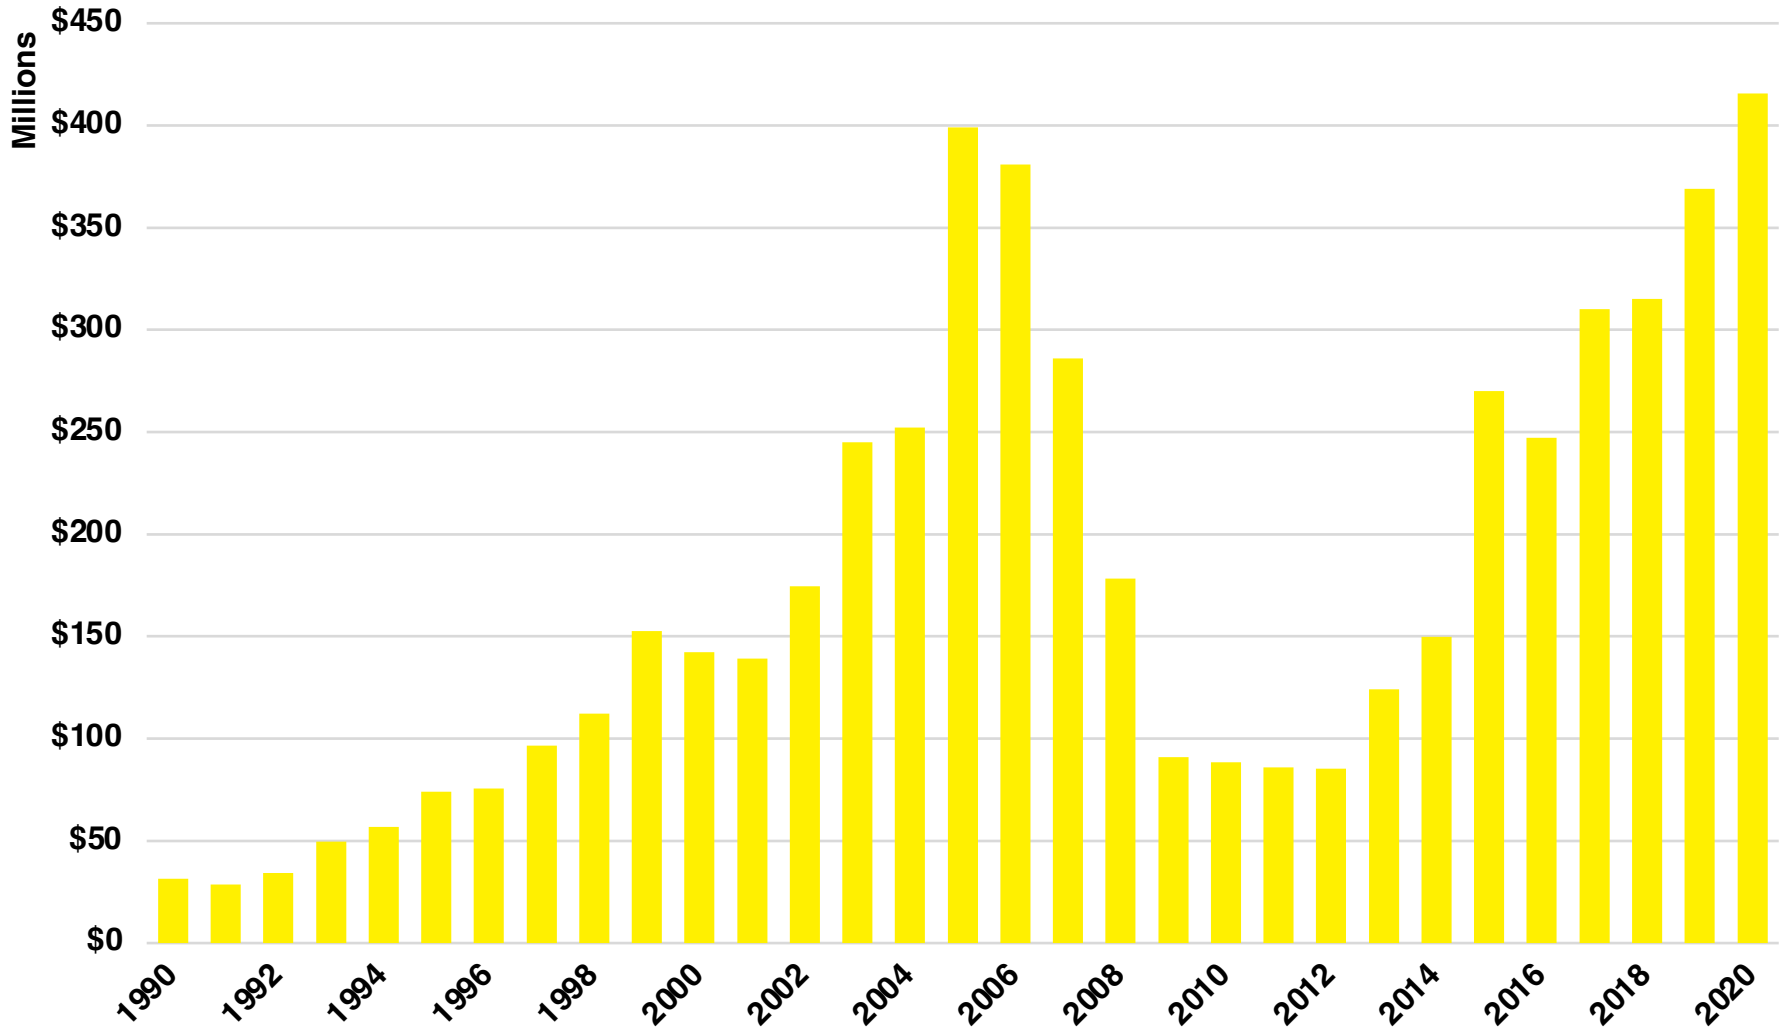

DAWSON COUNTY

TOTAL REAL ESTATE SALES

Source: Beasley Report