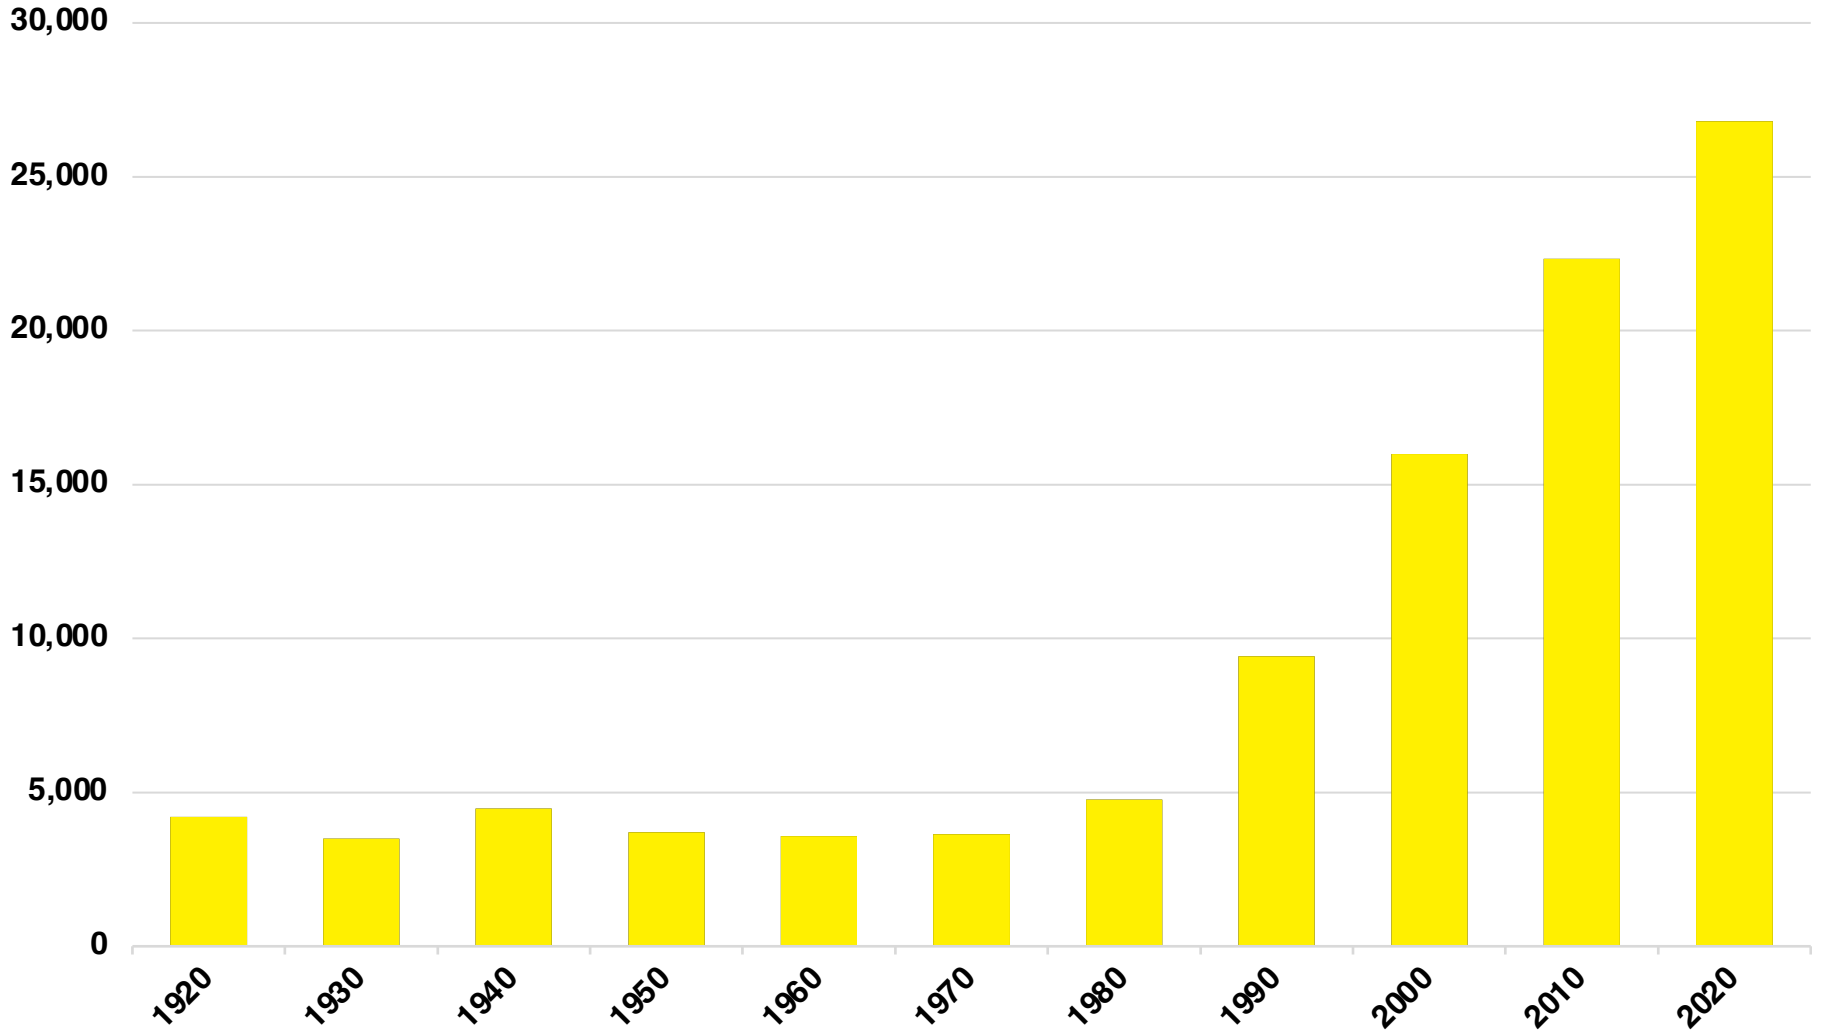

DAWSON

DAWSON COUNTY

EMPLOYMENT SNAPSHOT

- 13,381 RESIDENTS CURRENTLY EMPLOYED.
- 2023 UNEMPLOYMENT RATE: 2.6%
- NOV 2024 UNEMPLOYMENT RATE: 3.1%

Employment Trends

Industry Mix

Unemployment Rate Trends

DAWSON COUNTY

HISTORICAL POPULATION

Source: US Census

DAWSON COUNTY

2023 POPULATION BY AGE

Source: GA Dept of Public Health

DAWSON COUNTY

TOTAL VS HISPANIC BIRTHS

DAWSON COUNTY