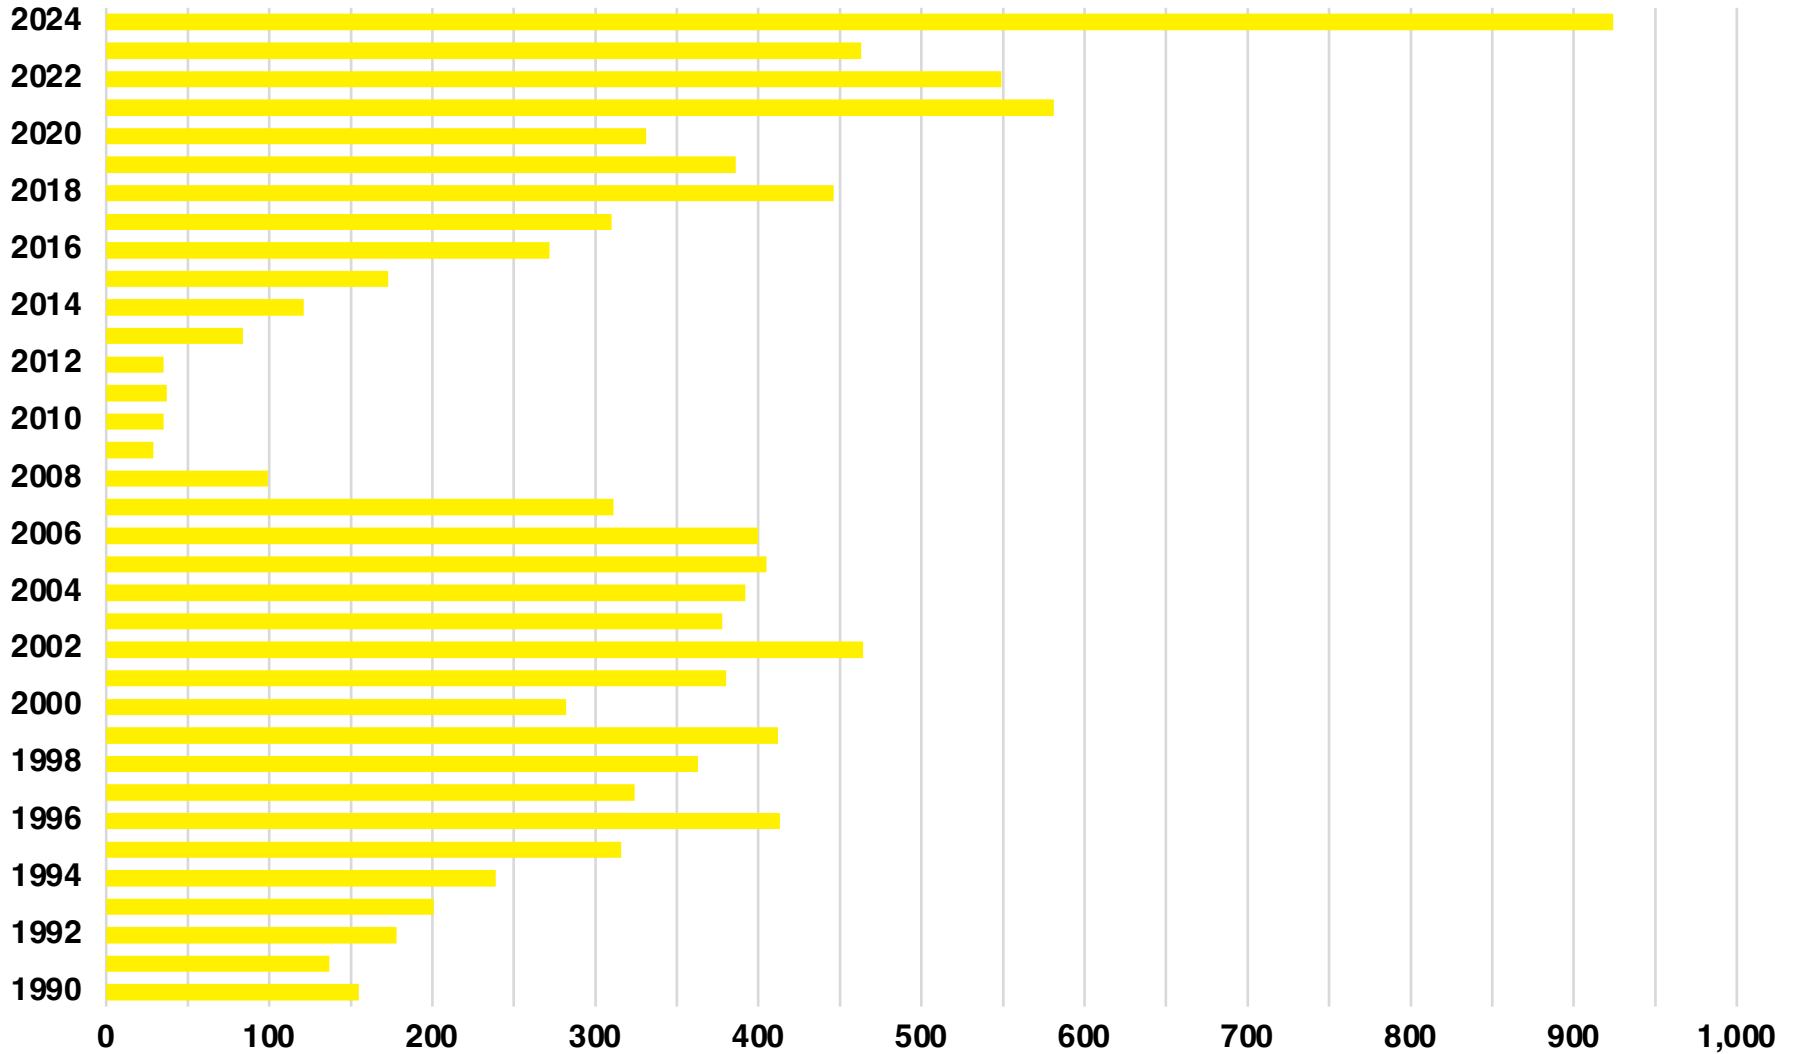

DAWSON COUNTY

SINGLE FAMILY BUILDING PERMITS