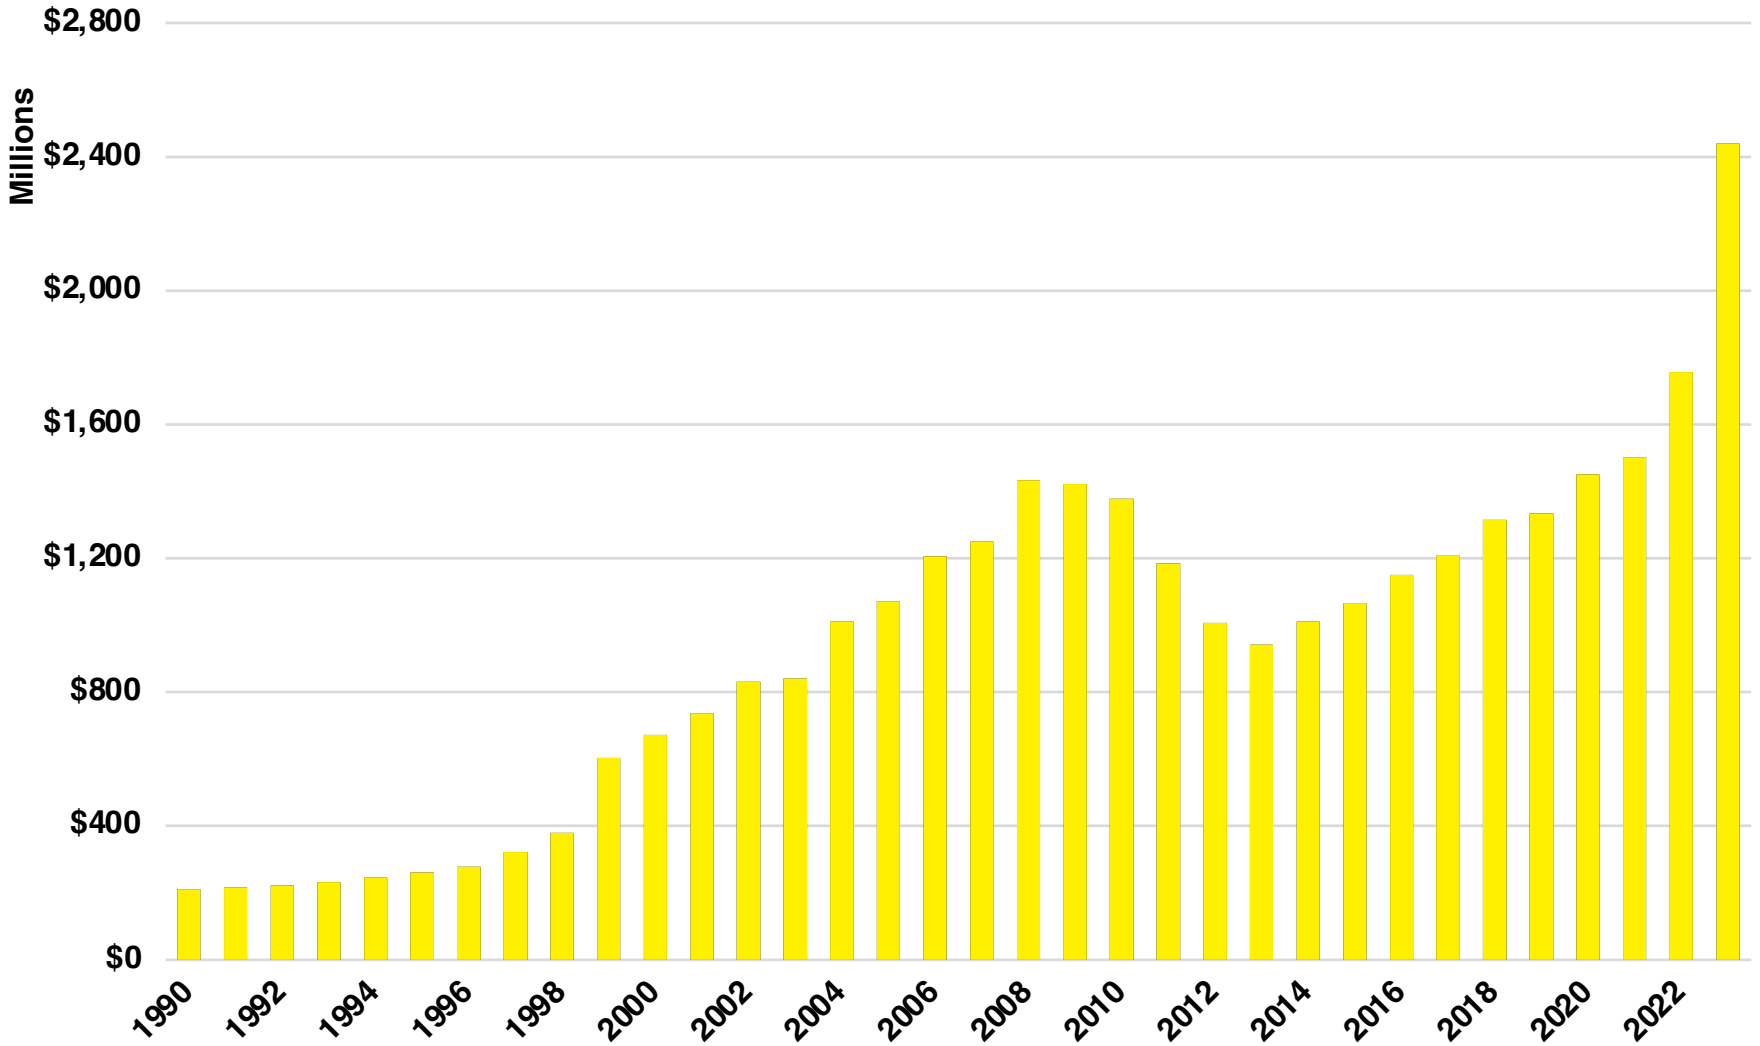

DAWSON COUNTY

TAX DIGEST 40% ASSESSED VALUE

Source: GA Dept of Revenue Consolidated Tax Digest