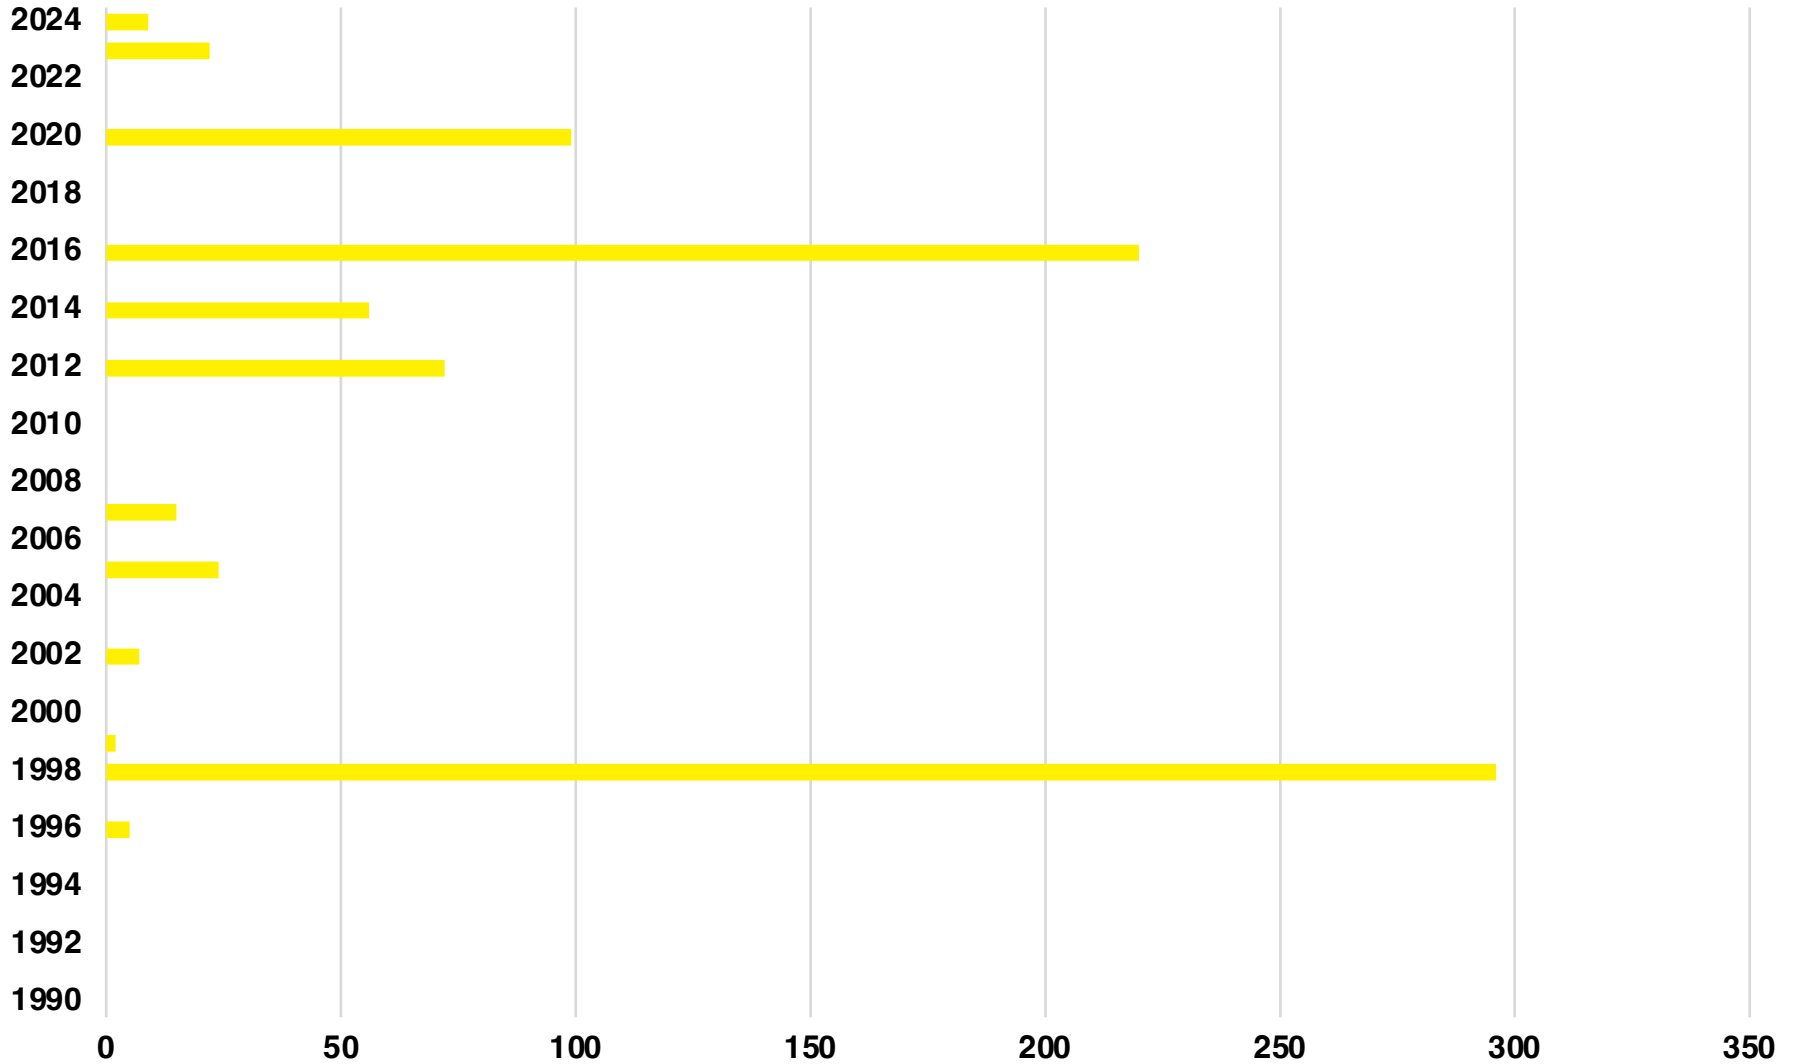

DAWSON COUNTY

MUTLI FAMILY BUILDING PERMITS