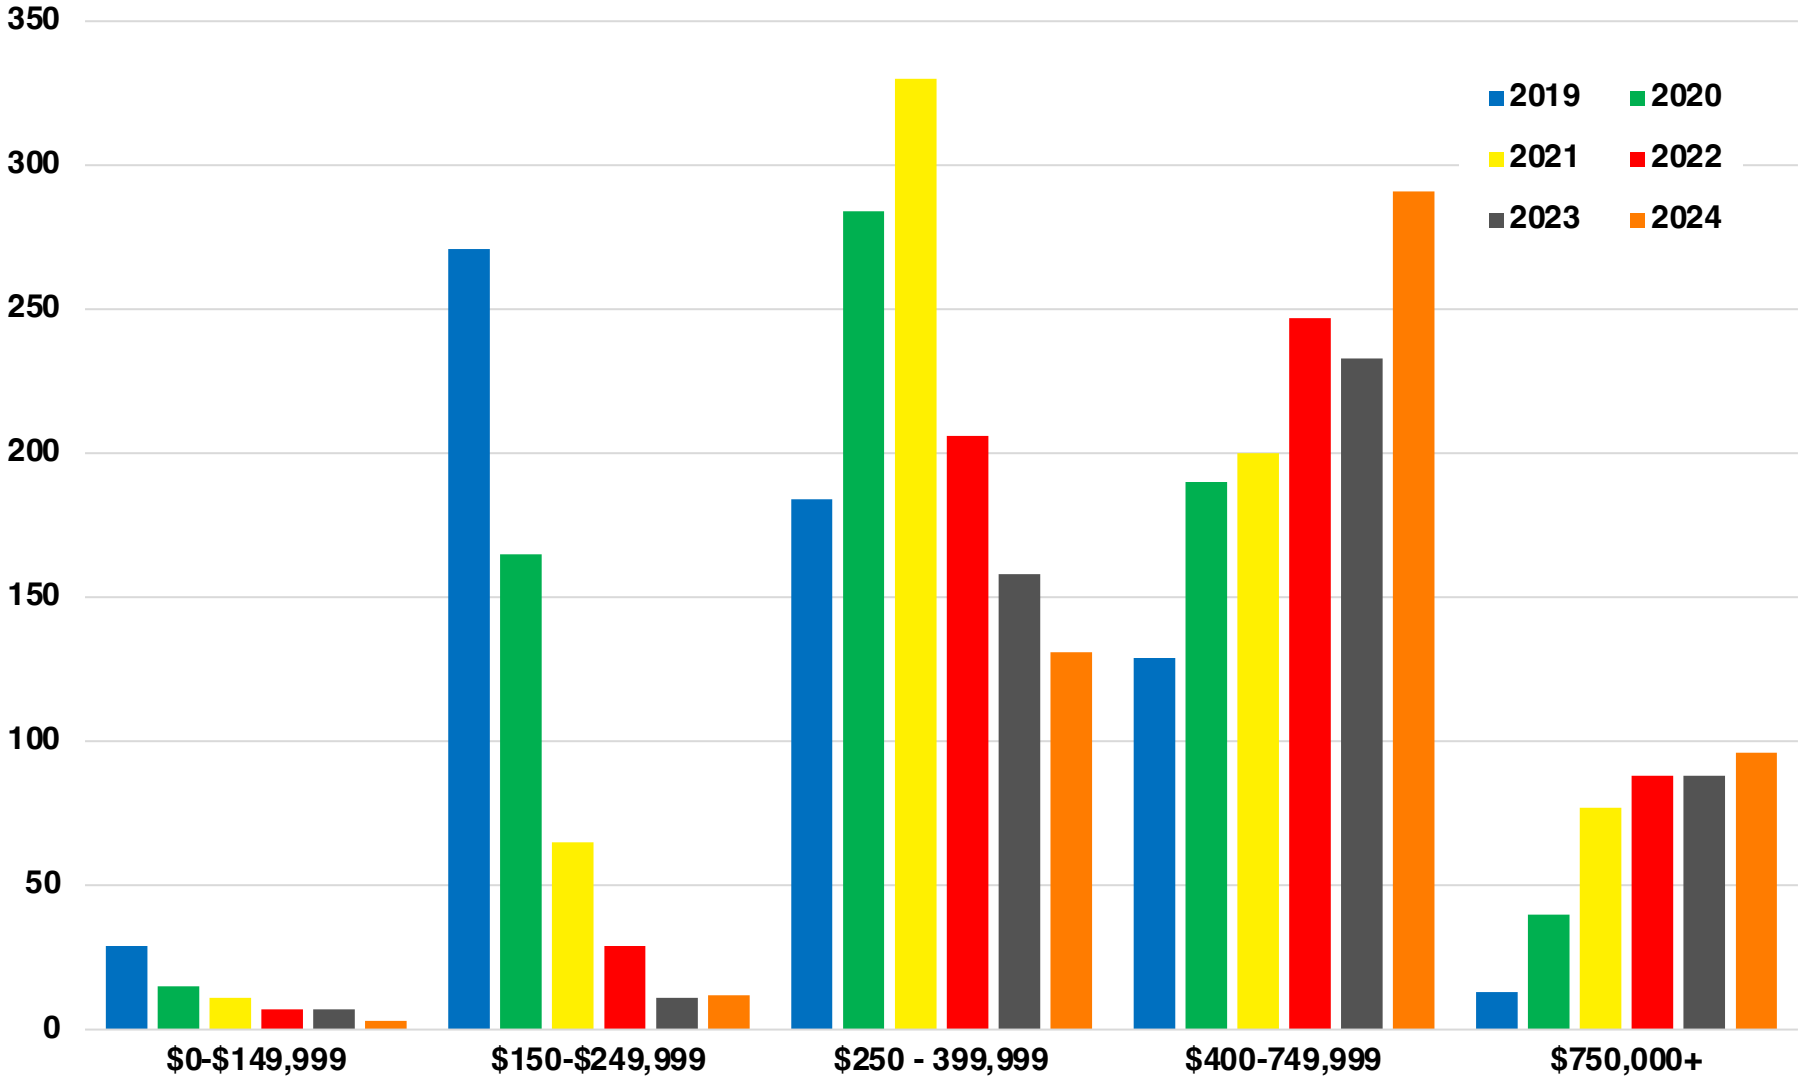

DAWSON COUNTY

SINGLE FAMILY HOME SALES