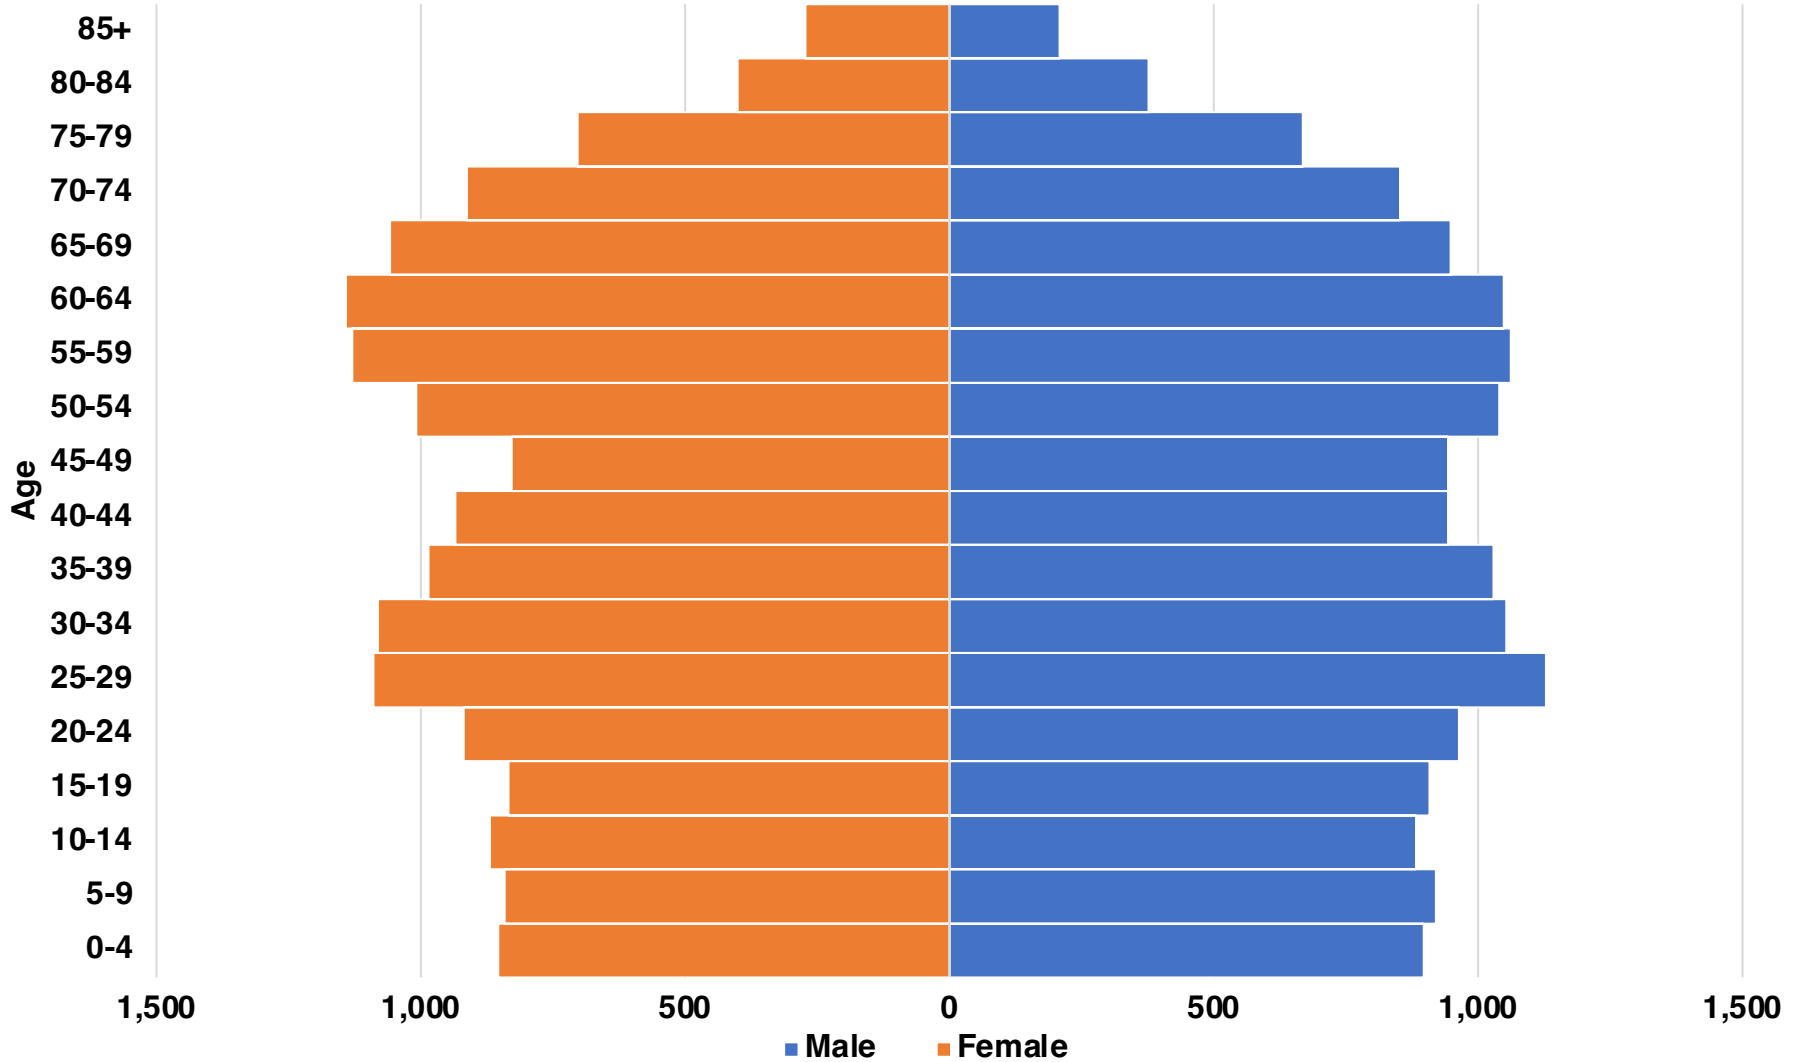

DAWSON

DAWSON COUNTY

EMPLOYMENT SNAPSHOT

- 13,381 RESIDENTS CURRENTLY EMPLOYED.
- 2023 UNEMPLOYMENT RATE: 2.6%
- NOV 2024 UNEMPLOYMENT RATE: 3.1%

Employment Trends

Industry Mix

Unemployment Rate Trends

DAWSON COUNTY

HISTORICAL POPULATION

Source: US Census

DAWSON COUNTY

2023 POPULATION BY AGE

Source: GA Dept of Public Health

DAWSON COUNTY

TOTAL VS HISPANIC BIRTHS

DAWSON COUNTY