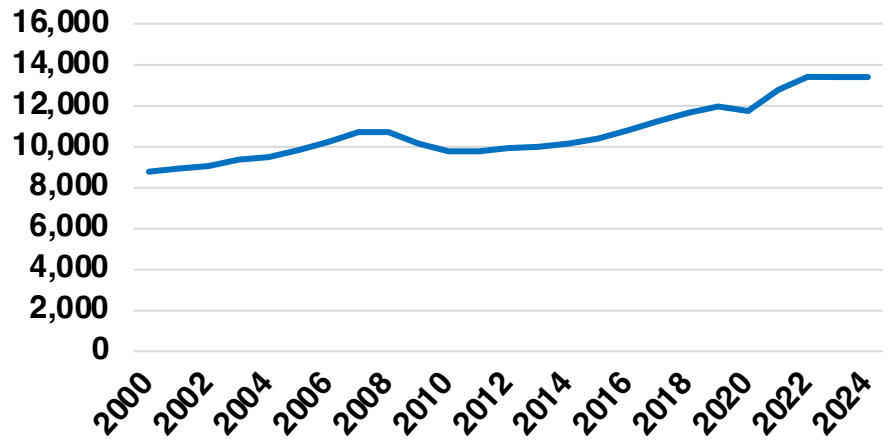

DAWSON

DAWSON COUNTY

EMPLOYMENT SNAPSHOT

- 13,381 RESIDENTS CURRENTLY EMPLOYED.
- 2023 UNEMPLOYMENT RATE: 2.6%
- NOV 2024 UNEMPLOYMENT RATE: 3.1%

Employment Trends

Industry Mix

Unemployment Rate Trends

DAWSON COUNTY