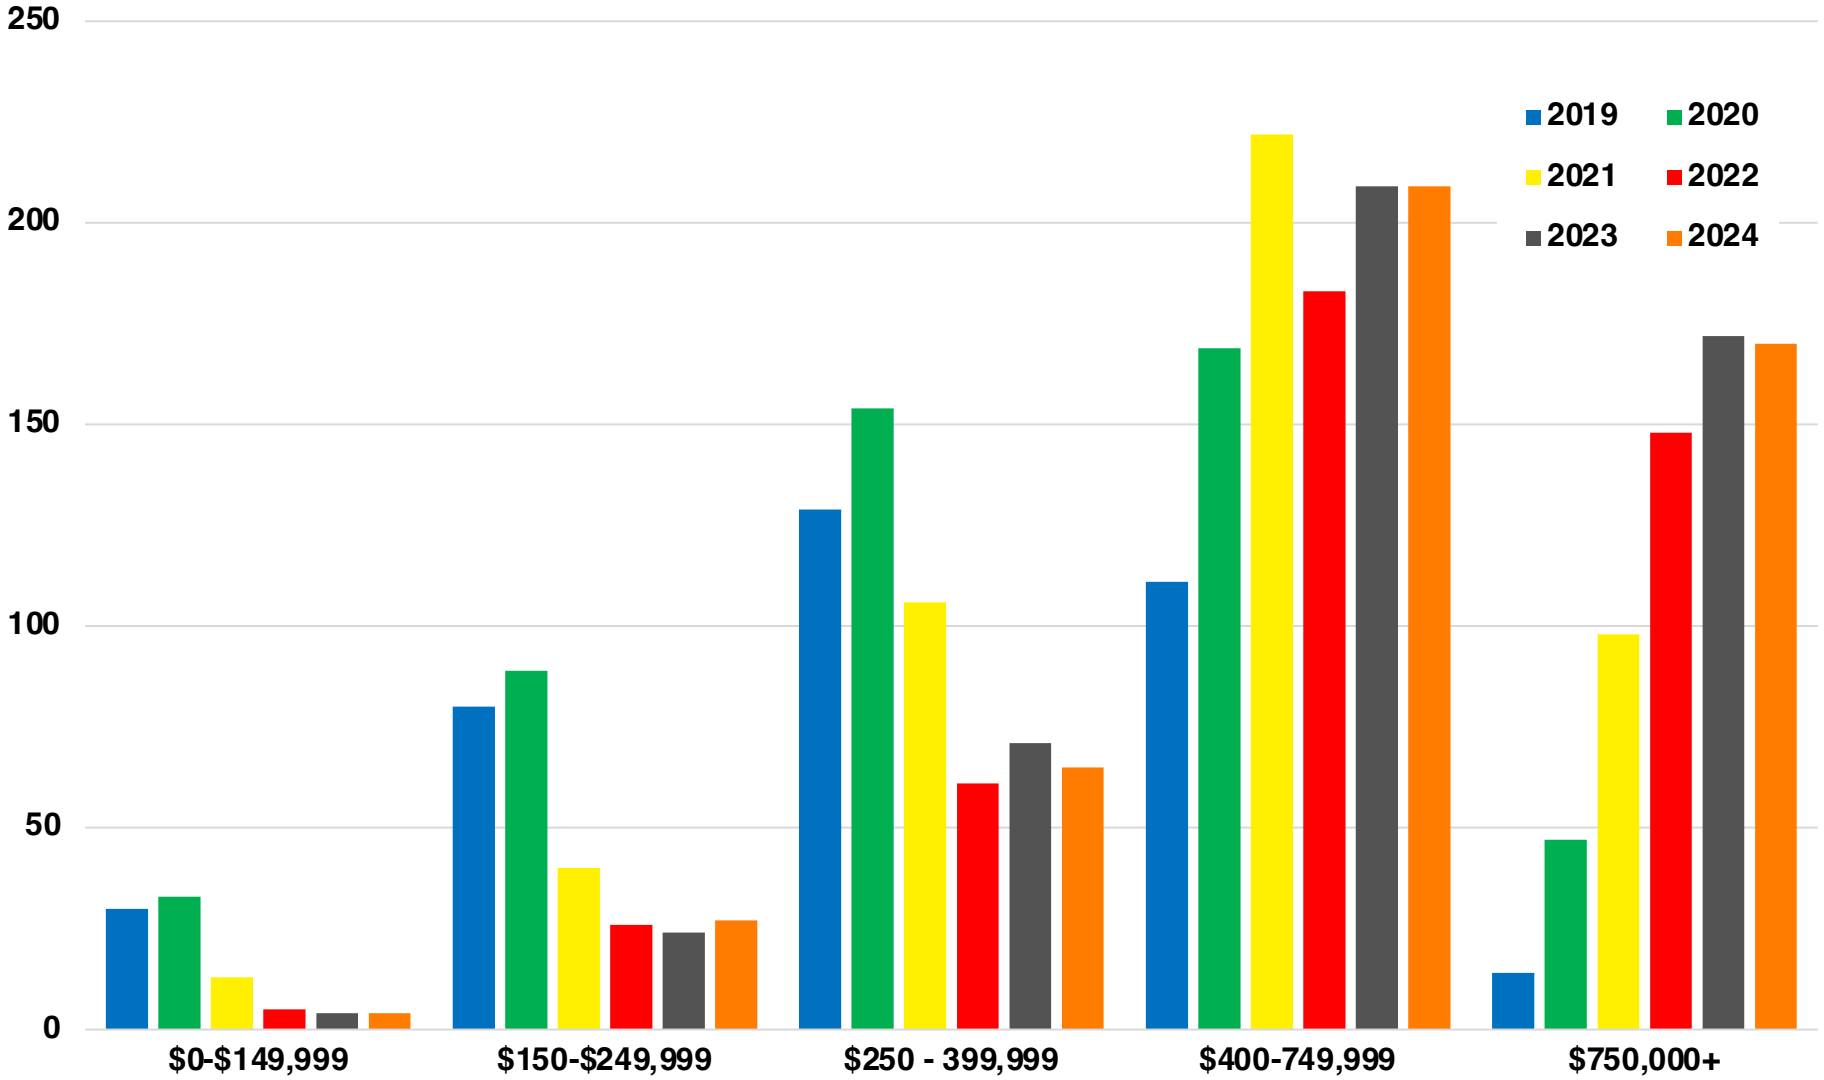

FANNIN COUNTY

SINGLE FAMILY HOME SALES