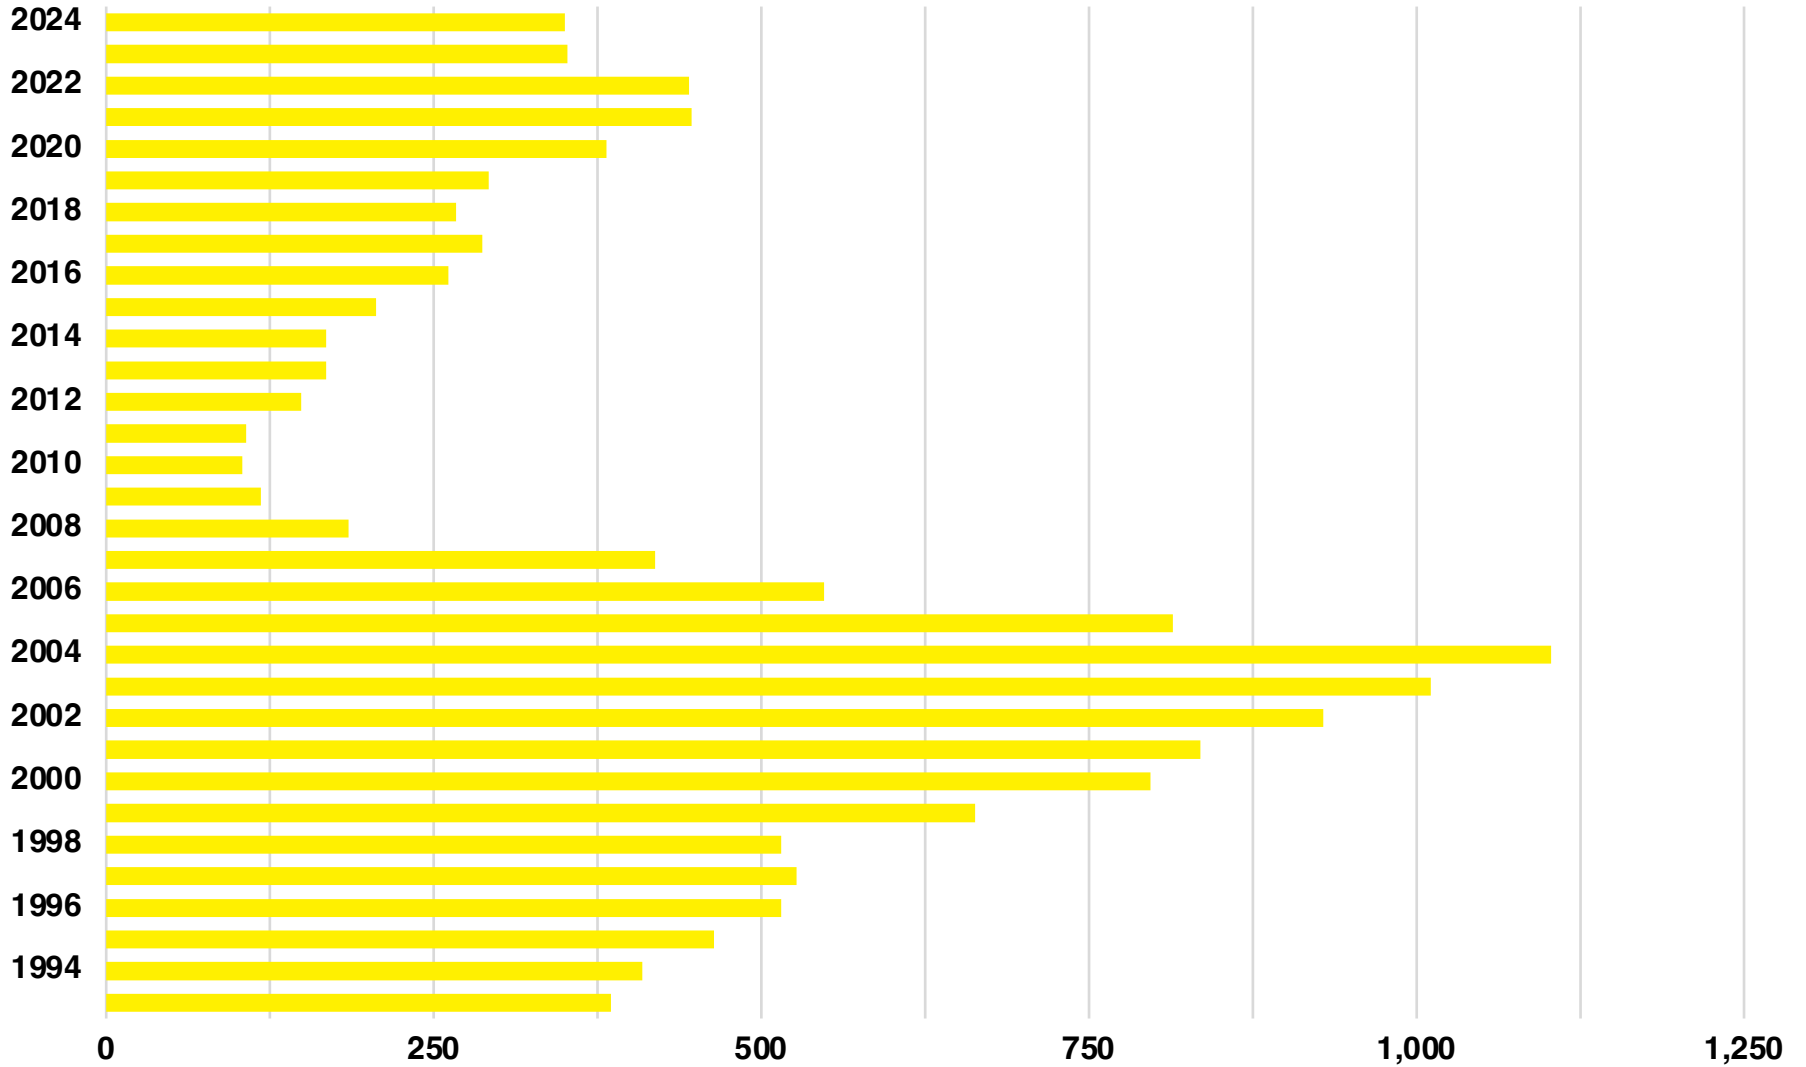

FANNIN COUNTY

SINGLE FAMILY BUILDING PERMITS