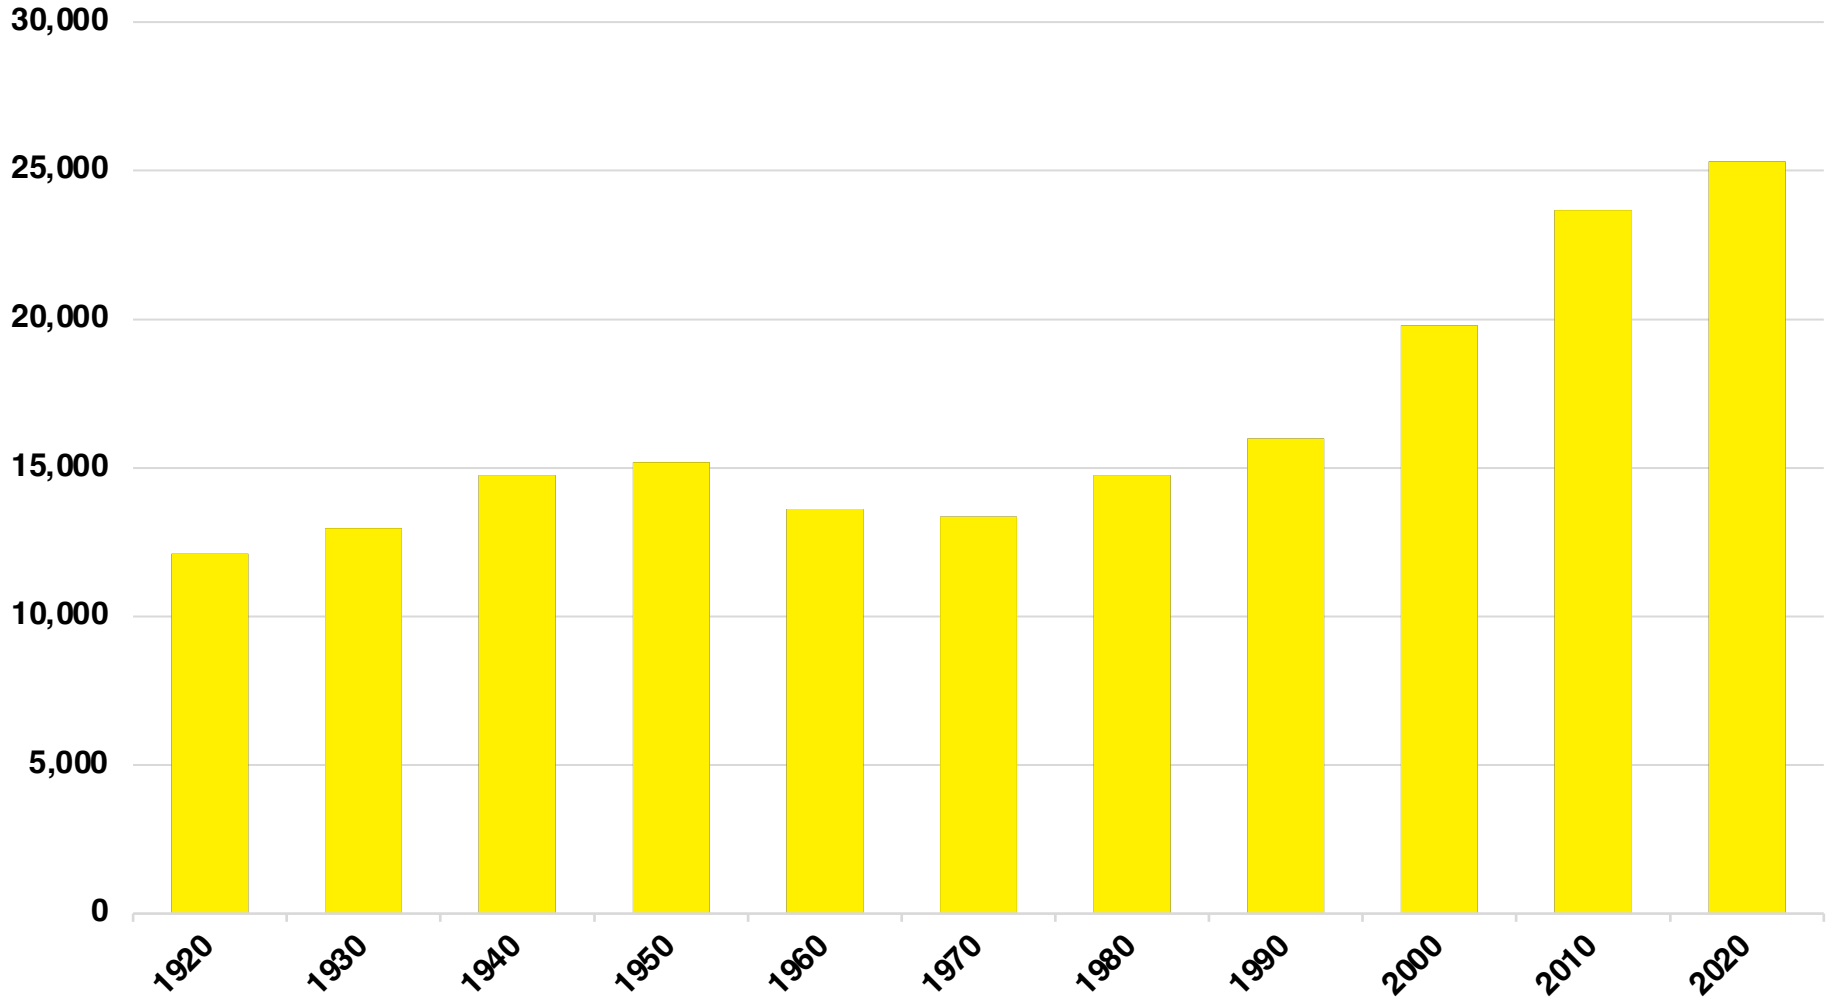

FANNIN

FANNIN COUNTY

EMPLOYMENT SNAPSHOT

- 12,571 RESIDENTS CURRENTLY EMPLOYED.
- 2023 UNEMPLOYMENT RATE: 2.8%
- NOV 2024 UNEMPLOYMENT RATE: 3.1%

Employment Trends

Industry Mix

Unemployment Rate Trends

FANNIN COUNTY

HISTORICAL POPULATION

Source: US Census

FANNIN COUNTY

2023 POPULATION BY AGE

FANNIN COUNTY

TOTAL VS HISPANIC BIRTHS

FANNIN COUNTY

HOME BUYING DISPARITY