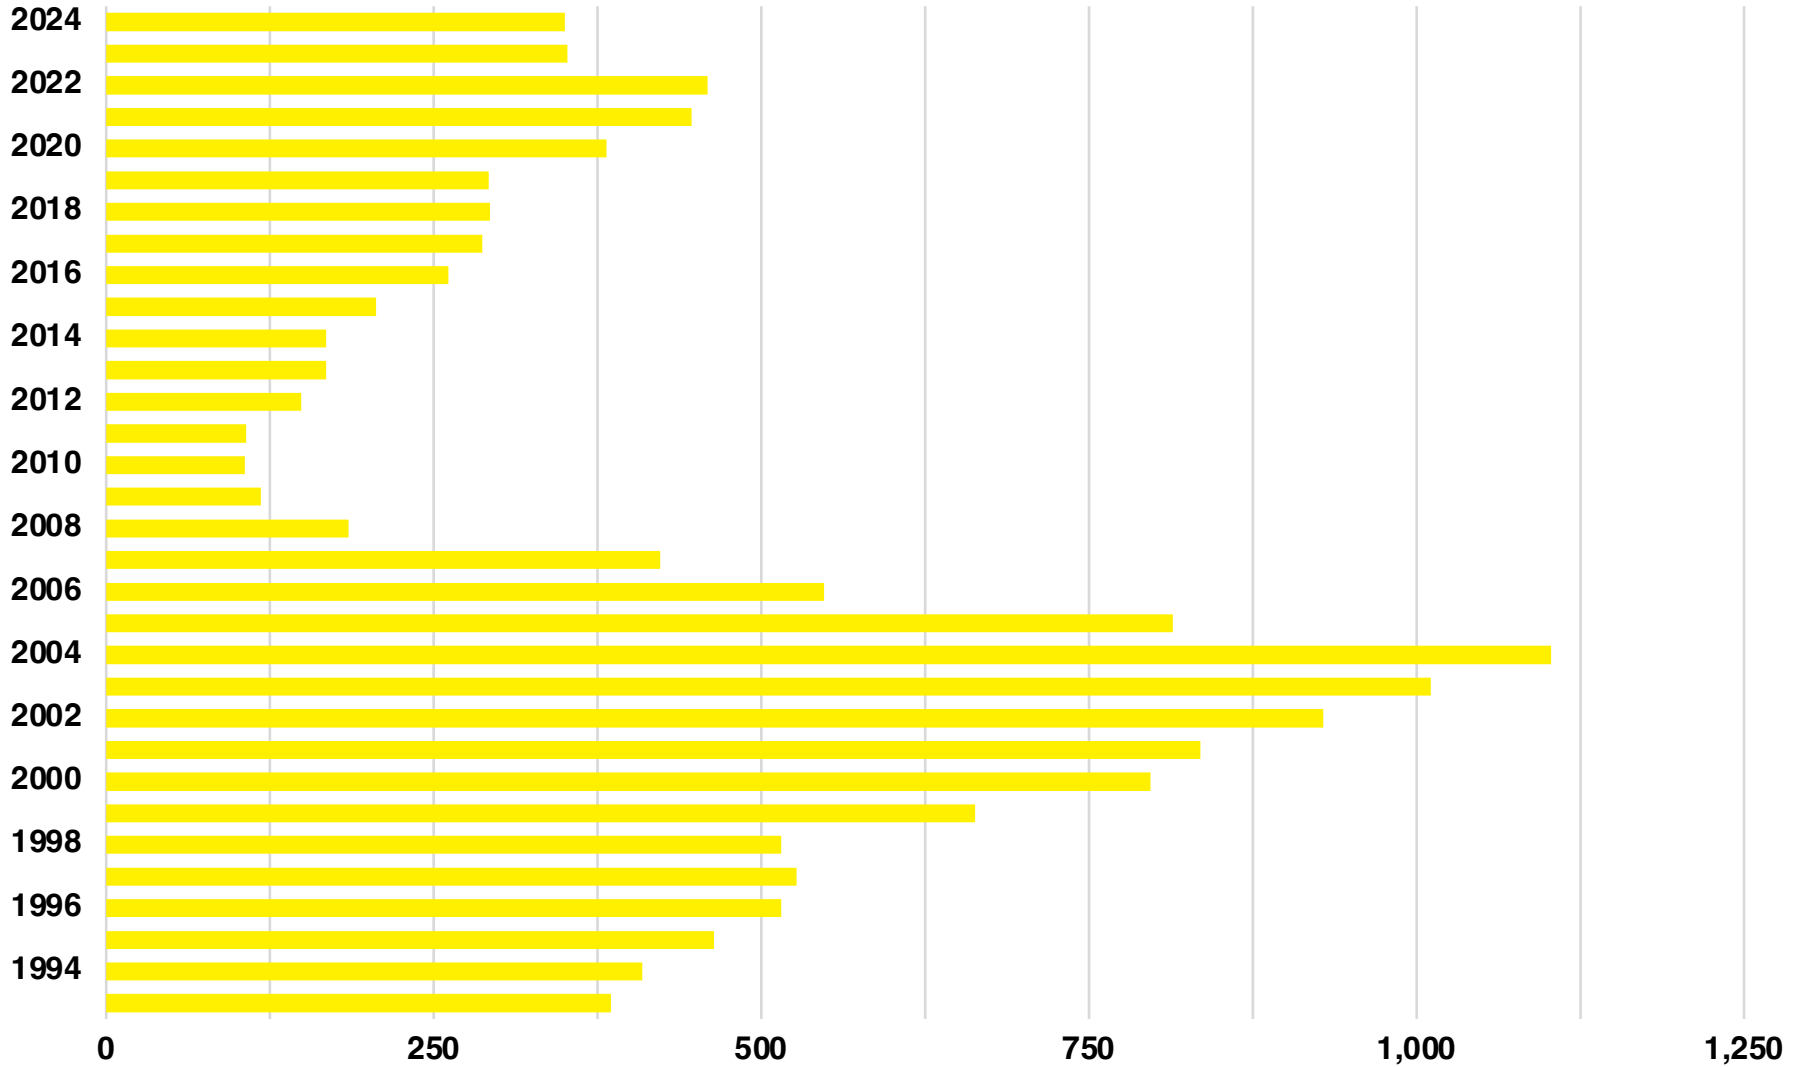

FANNIN COUNTY

TOTAL BUILDING PERMITS