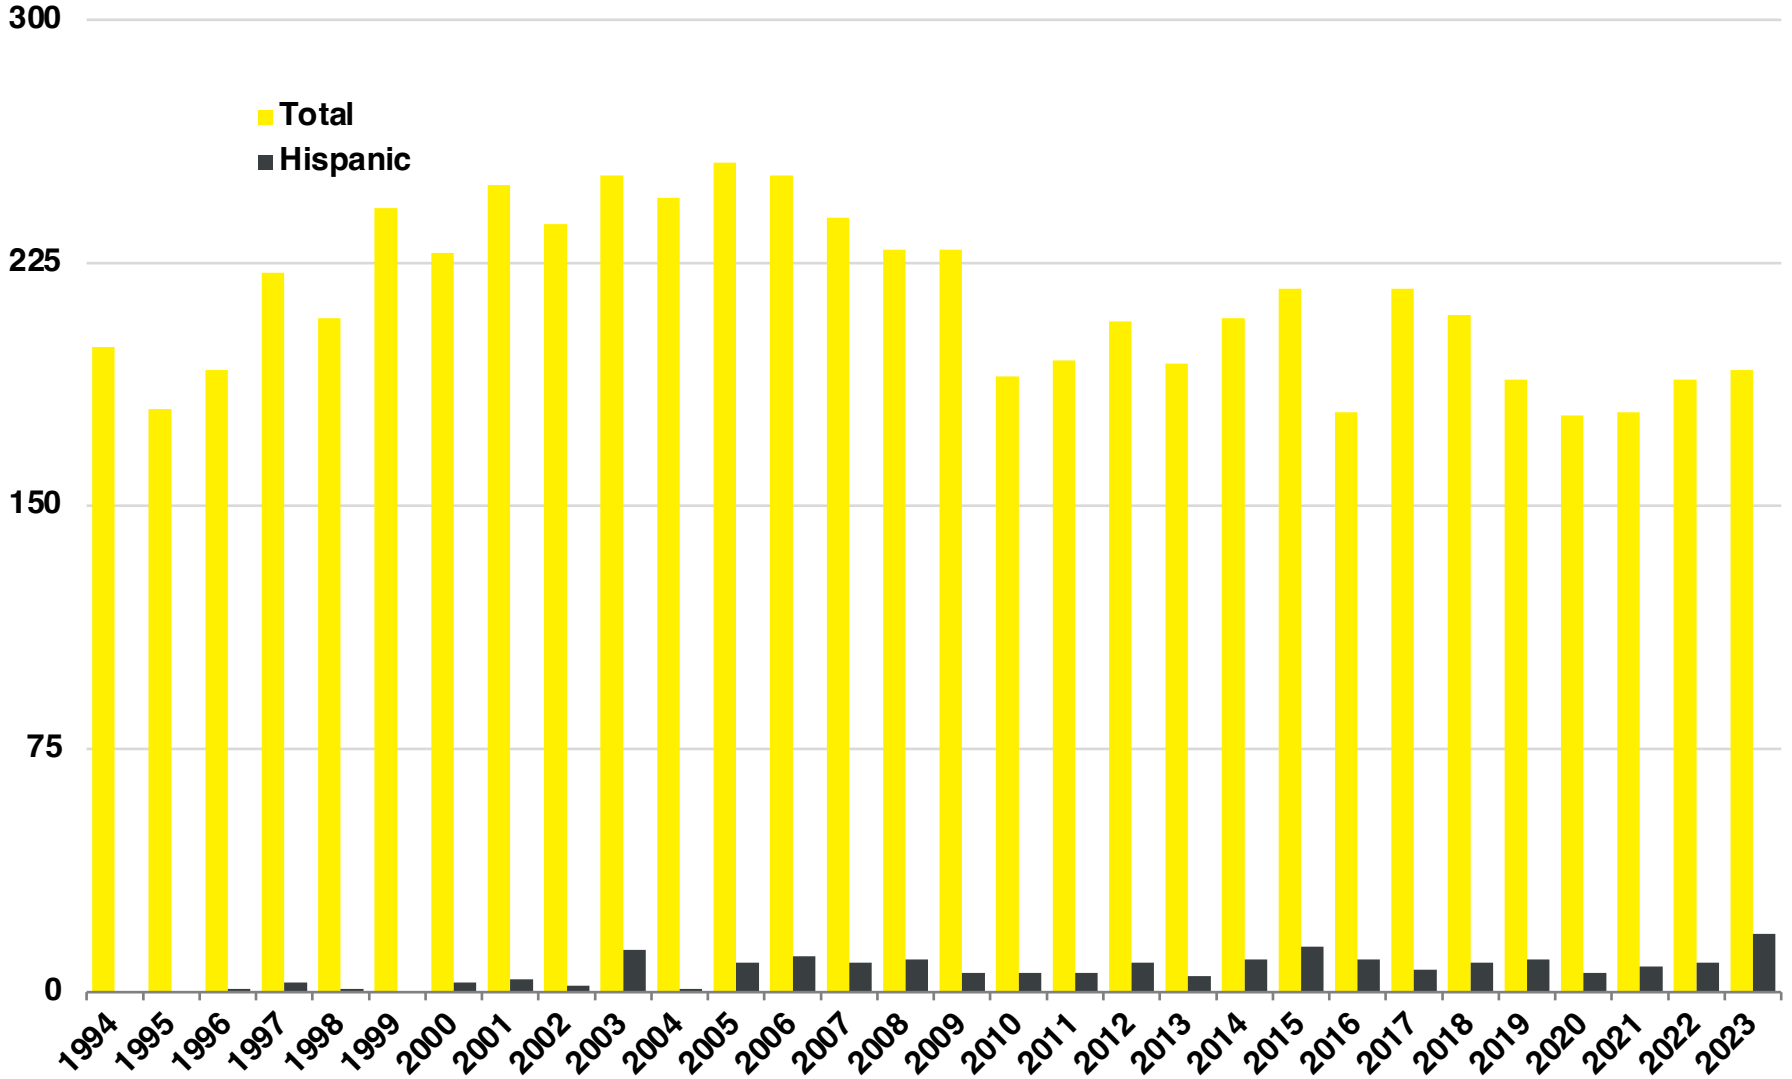

FANNIN

FANNIN COUNTY

EMPLOYMENT SNAPSHOT

- 12,571 RESIDENTS CURRENTLY EMPLOYED.
- 2023 UNEMPLOYMENT RATE: 2.8%
- NOV 2024 UNEMPLOYMENT RATE: 3.1%

Employment Trends

Industry Mix

Unemployment Rate Trends

FANNIN COUNTY

HISTORICAL POPULATION

Source: US Census

FANNIN COUNTY

2023 POPULATION BY AGE

FANNIN COUNTY

TOTAL VS HISPANIC BIRTHS

FANNIN COUNTY

HOME BUYING DISPARITY