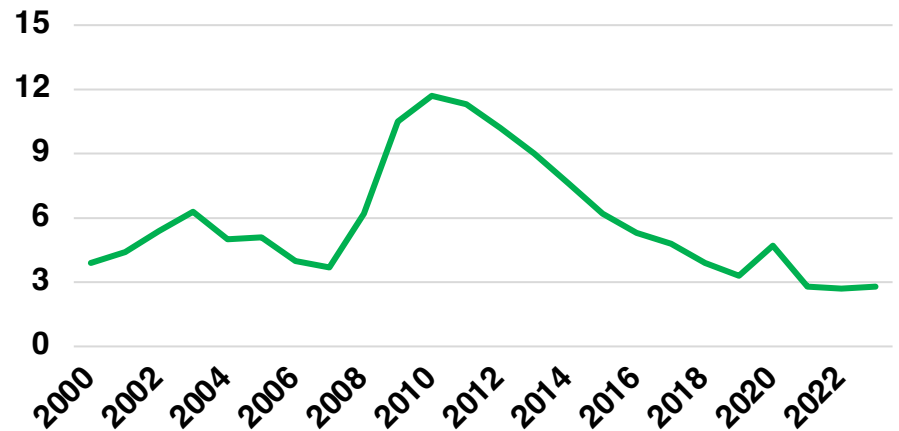

FANNIN

FANNIN COUNTY

EMPLOYMENT SNAPSHOT

- 12,571 RESIDENTS CURRENTLY EMPLOYED.
- 2023 UNEMPLOYMENT RATE: 2.8%
- NOV 2024 UNEMPLOYMENT RATE: 3.1%

Employment Trends

Industry Mix

Unemployment Rate Trends

FANNIN COUNTY