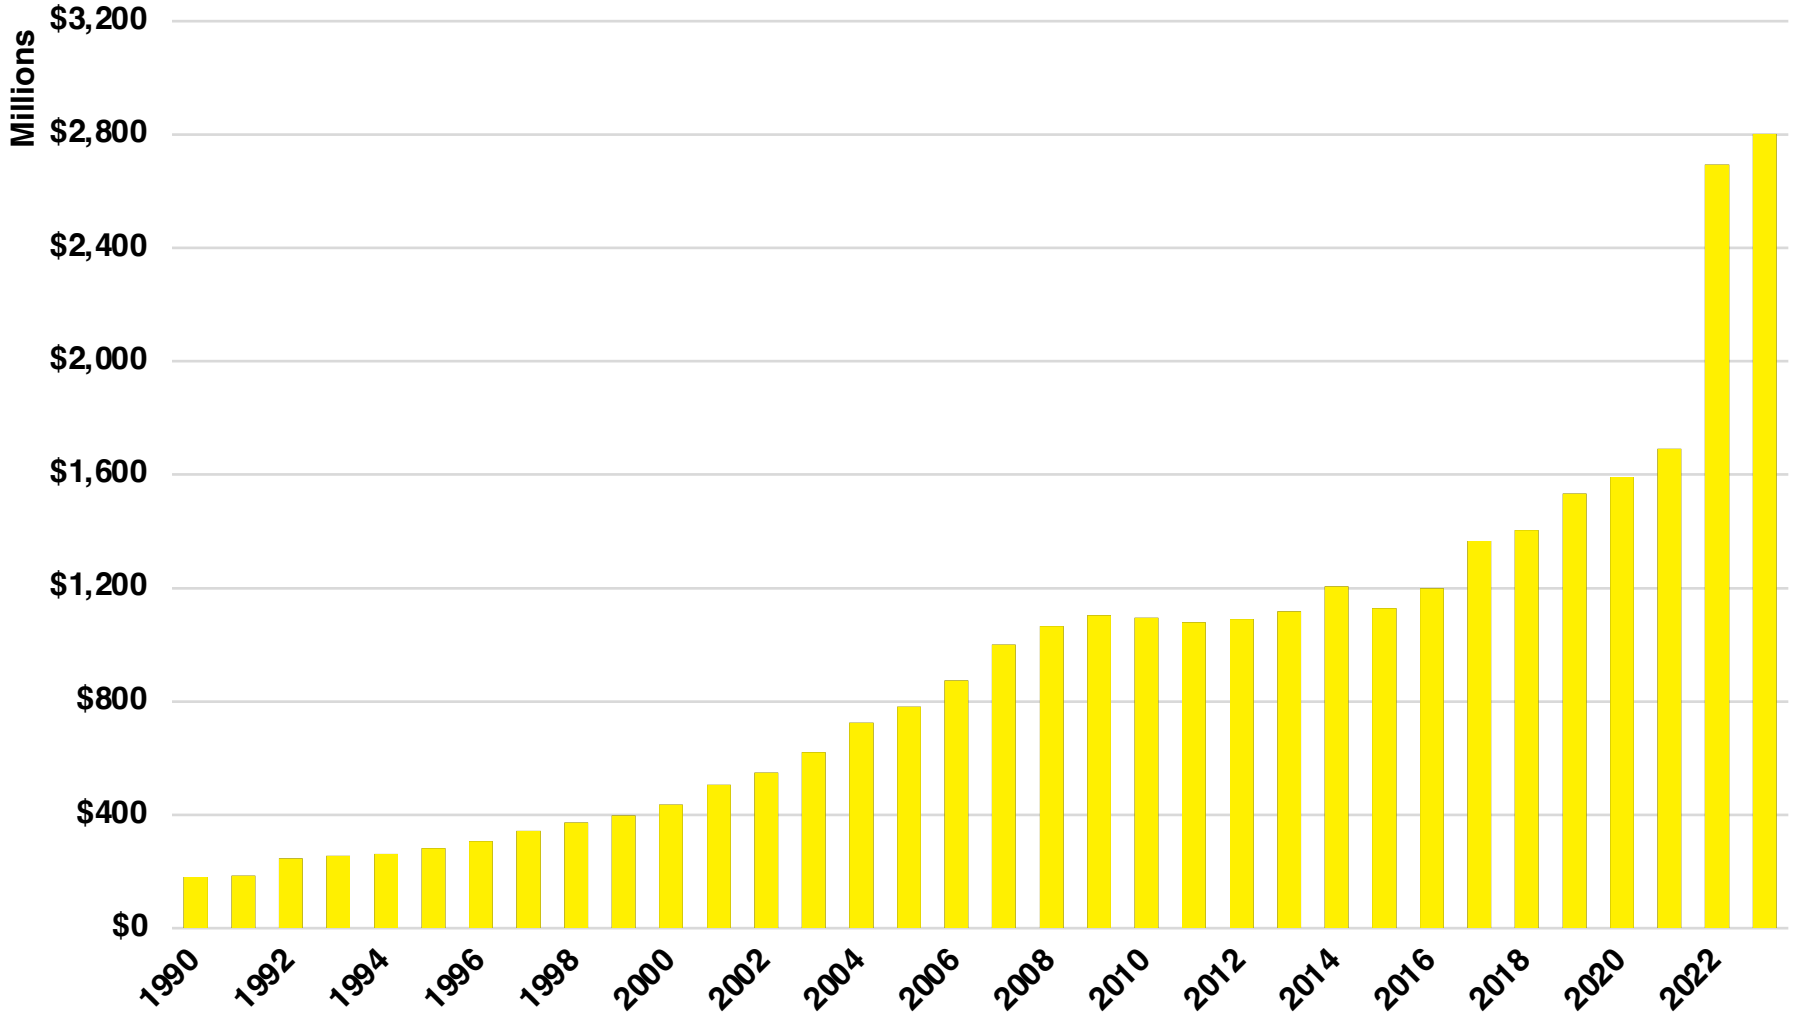

FANNIN COUNTY

TAX DIGEST 40% ASSESSED VALUE

Source: GA Dept of Revenue Consolidated Tax Digest