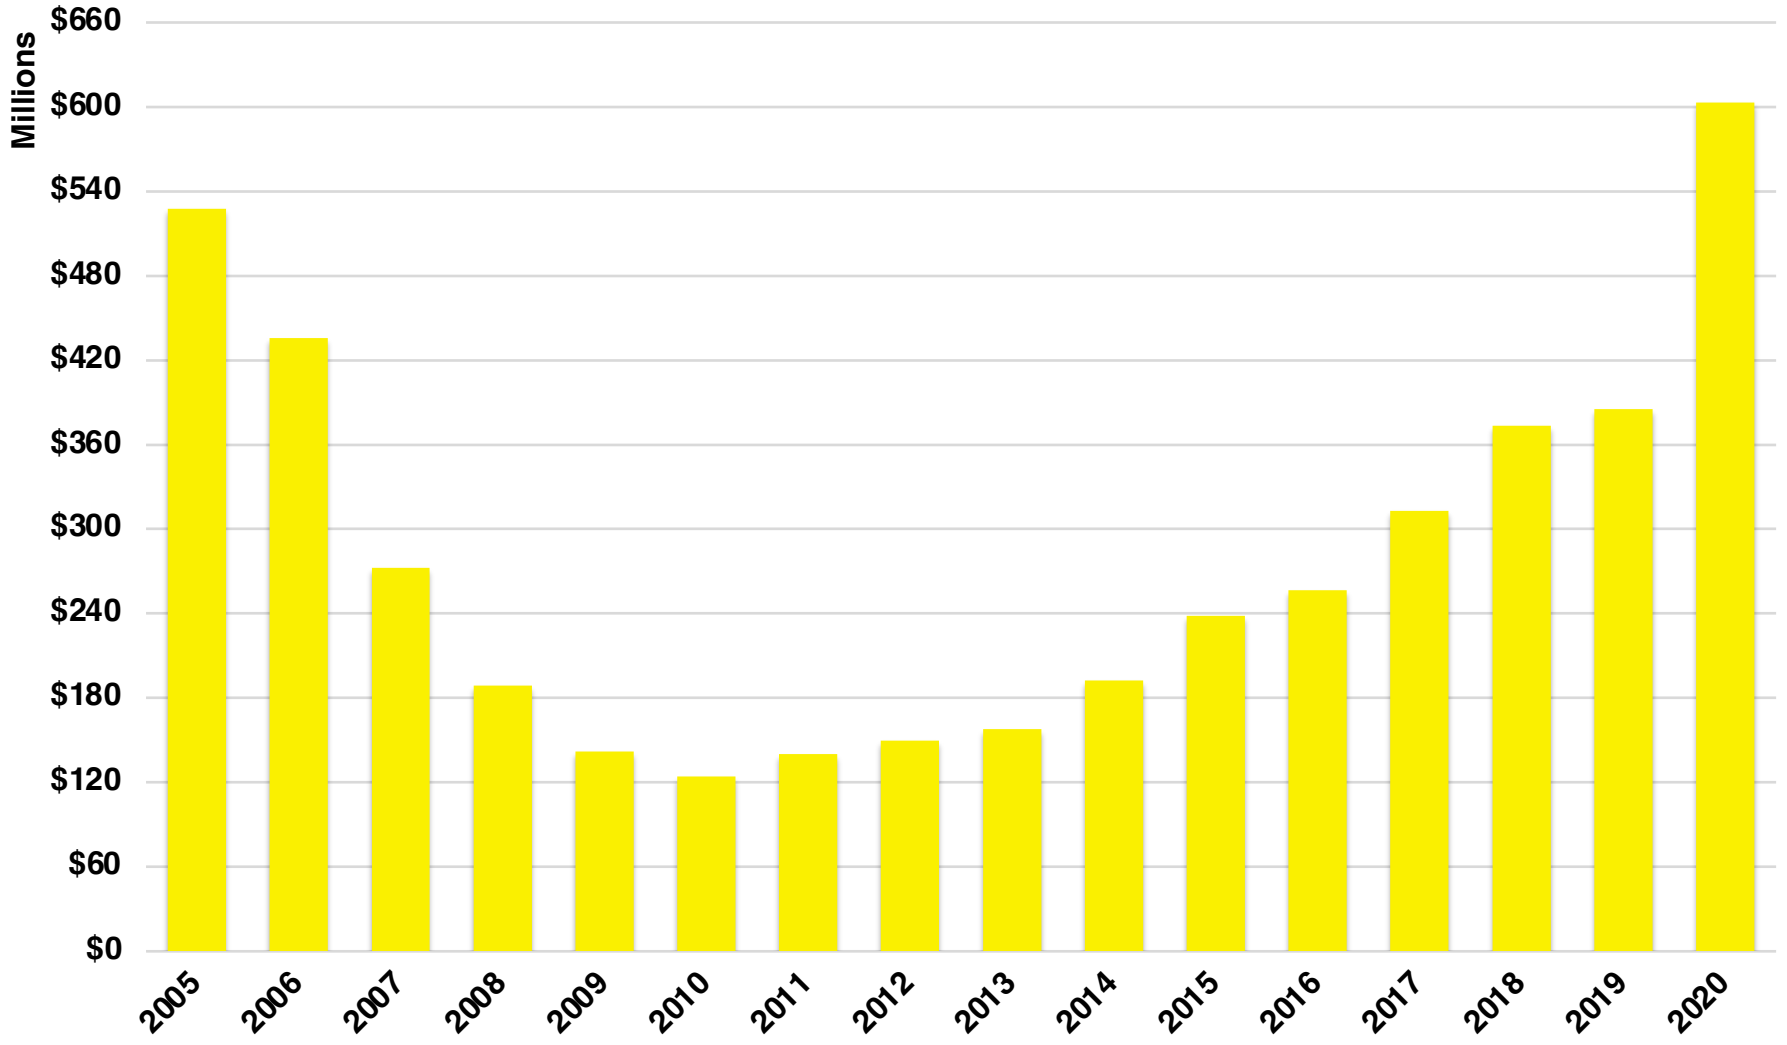

FANNIN COUNTY

TOTAL REAL ESTATE SALES

Source: Beasley Report