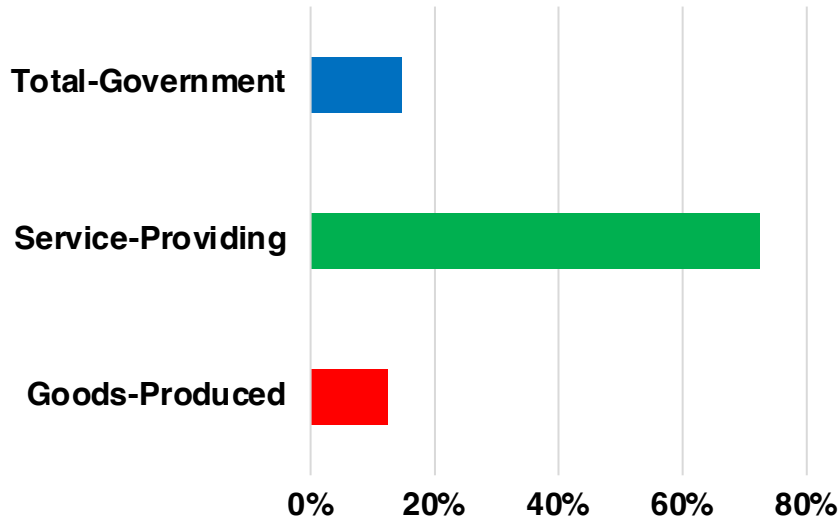

FANNIN

FANNIN COUNTY

EMPLOYMENT SNAPSHOT

- 12,571 RESIDENTS CURRENTLY EMPLOYED.
- 2023 UNEMPLOYMENT RATE: 2.8%
- NOV 2024 UNEMPLOYMENT RATE: 3.1%

Employment Trends

Industry Mix

Unemployment Rate Trends

FANNIN COUNTY