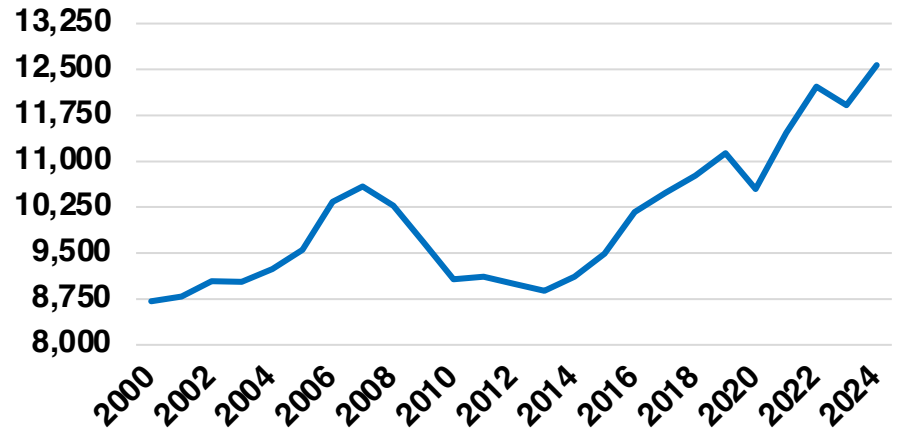

FANNIN

FANNIN COUNTY

EMPLOYMENT SNAPSHOT

- 12,571 RESIDENTS CURRENTLY EMPLOYED.
- 2023 UNEMPLOYMENT RATE: 2.8%
- NOV 2024 UNEMPLOYMENT RATE: 3.1%

Employment Trends

Industry Mix

Unemployment Rate Trends

FANNIN COUNTY