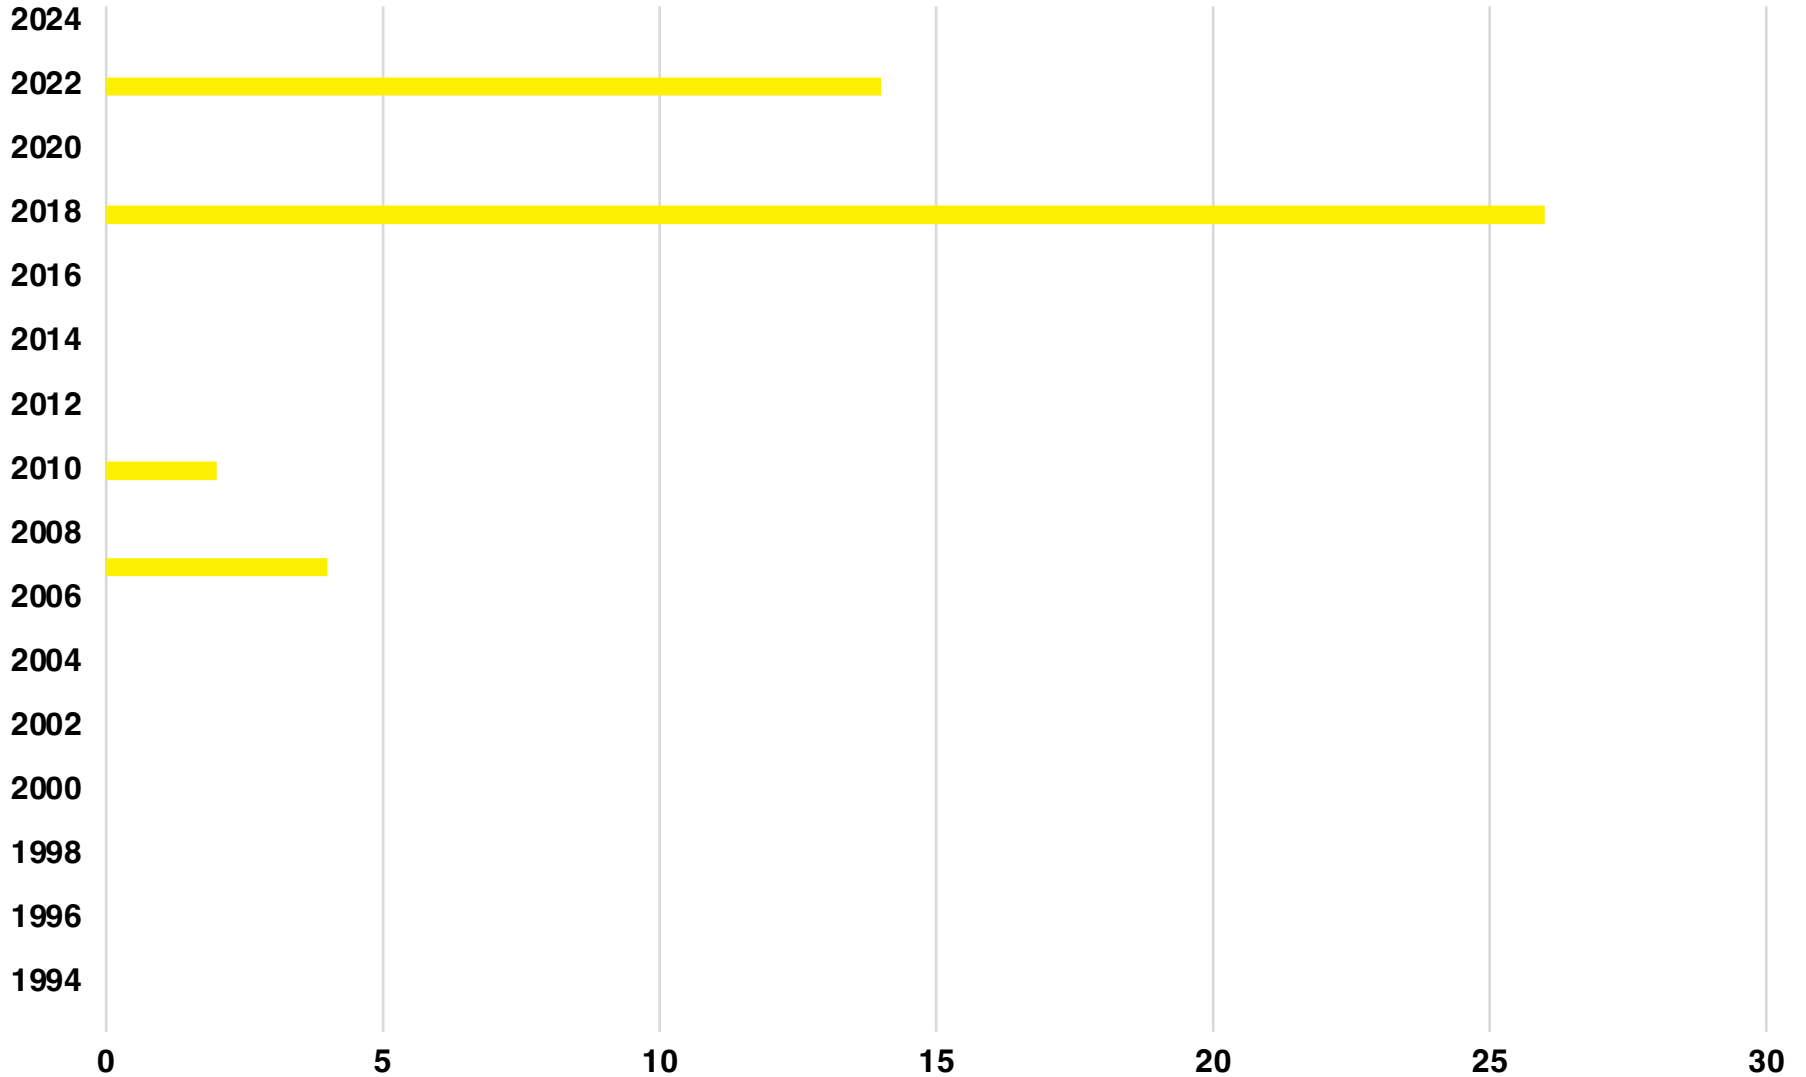

FANNIN COUNTY

MULTI FAMILY BUILDING PERMITS