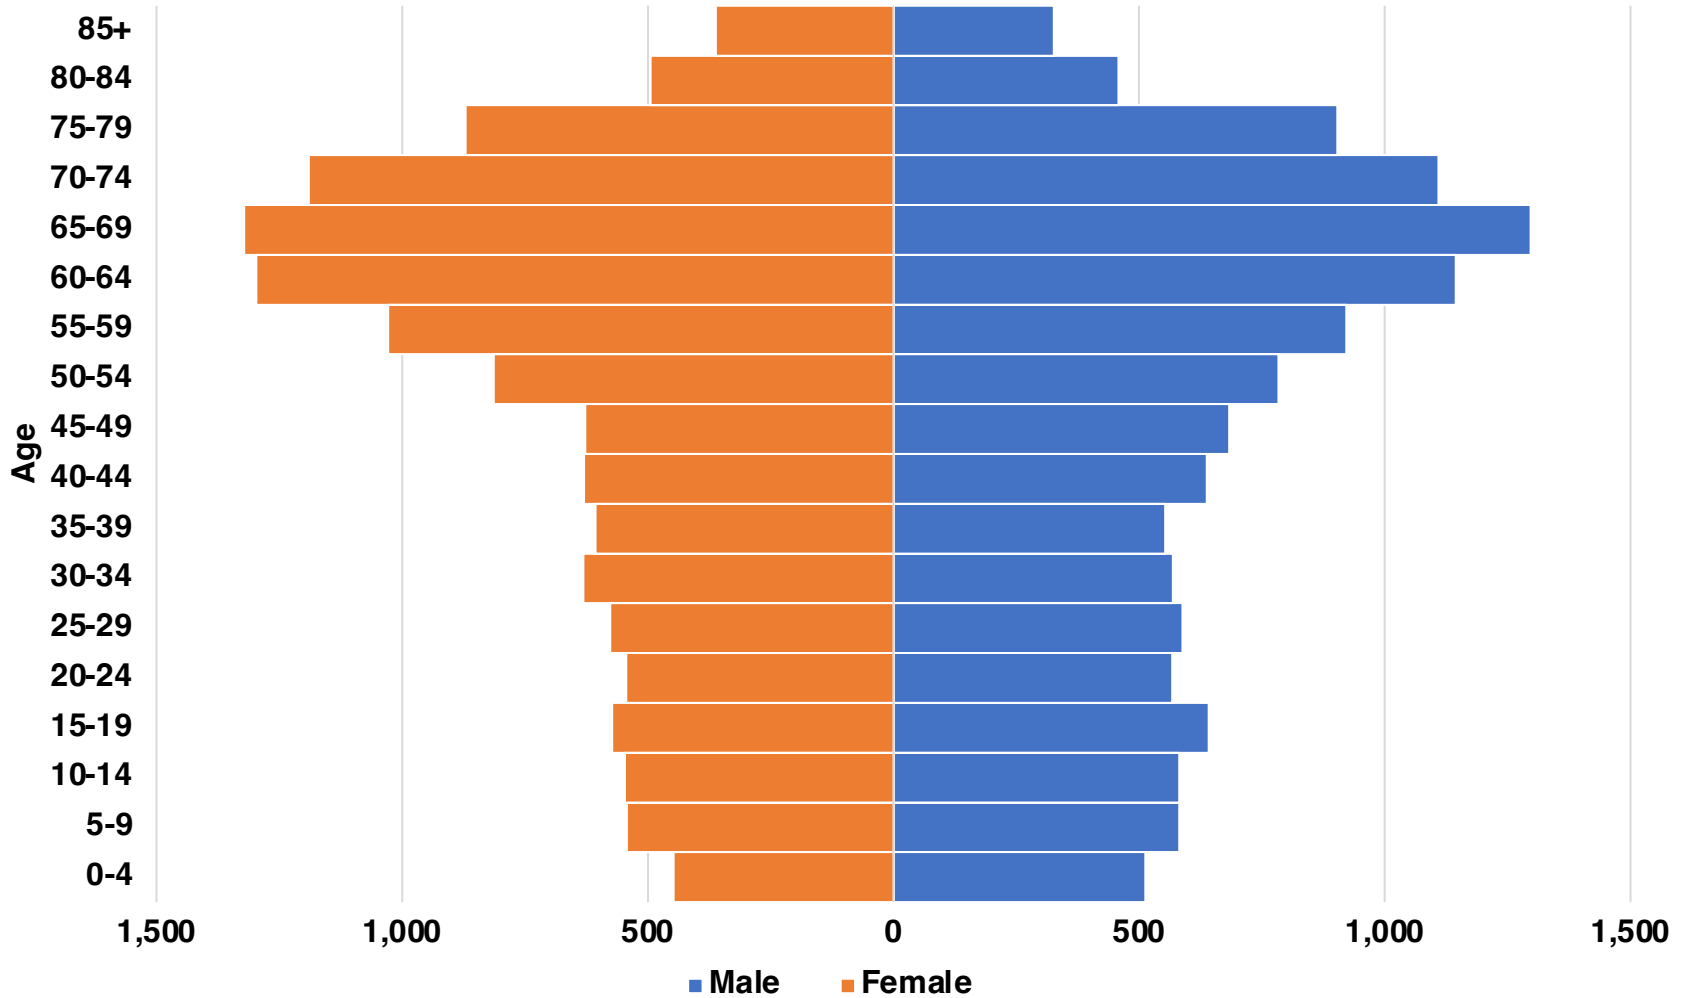

FANNIN

FANNIN COUNTY

EMPLOYMENT SNAPSHOT

- 12,571 RESIDENTS CURRENTLY EMPLOYED.
- 2023 UNEMPLOYMENT RATE: 2.8%
- NOV 2024 UNEMPLOYMENT RATE: 3.1%

Employment Trends

Industry Mix

Unemployment Rate Trends

FANNIN COUNTY

HISTORICAL POPULATION

Source: US Census

FANNIN COUNTY

2023 POPULATION BY AGE

FANNIN COUNTY

TOTAL VS HISPANIC BIRTHS

FANNIN COUNTY

HOME BUYING DISPARITY