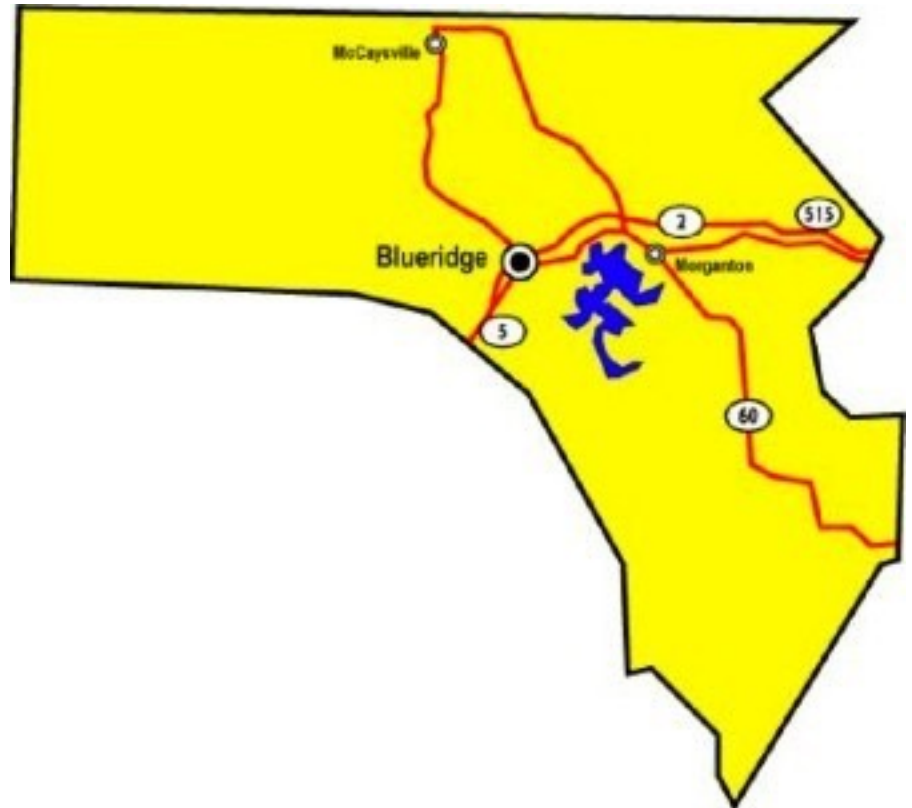

FANNIN

FANNIN COUNTY

EMPLOYMENT SNAPSHOT

- 12,571 RESIDENTS CURRENTLY EMPLOYED.
- 2023 UNEMPLOYMENT RATE: 2.8%
- NOV 2024 UNEMPLOYMENT RATE: 3.1%

Employment Trends

Industry Mix

Unemployment Rate Trends

FANNIN COUNTY

HISTORICAL POPULATION

Source: US Census

FANNIN COUNTY

2023 POPULATION BY AGE

FANNIN COUNTY

TOTAL VS HISPANIC BIRTHS

FANNIN COUNTY

HOME BUYING DISPARITY

FANNIN COUNTY

ZONED ACREAGE

2023