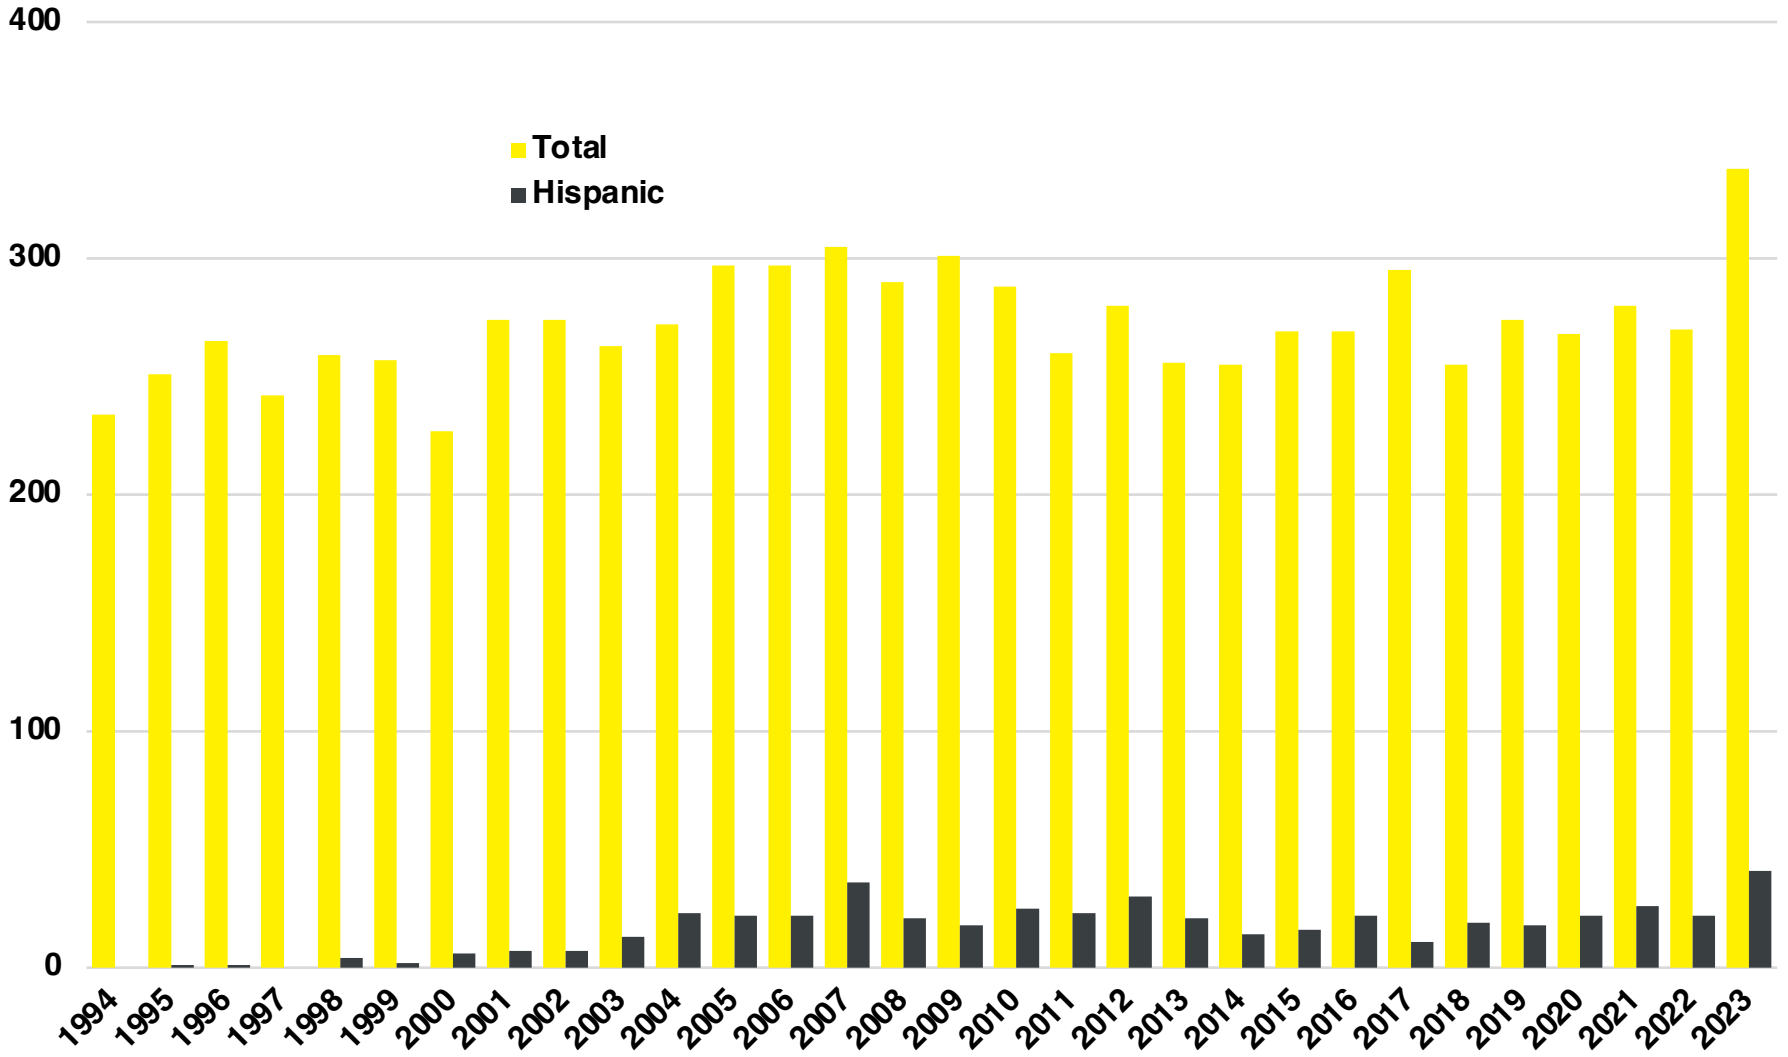

FRANKLIN

FRANKLIN COUNTY

EMPLOYMENT SNAPSHOT

- 10,170 RESIDENTS CURRENTLY EMPLOYED.
- 2023 UNEMPLOYMENT RATE: 3.2%
- NOV 2023 UNEMPLOYMENT RATE: 2.6%

Employment Trends

Industry Mix

Unemployment Rate Trends

FRANKLIN COUNTY

HISTORICAL POPULATION

Source: US Census

FRANKLIN COUNTY

2023 POPULATION BY AGE

FRANKLIN COUNTY

TOTAL VS HISPANIC BIRTHS

FRANKLIN COUNTY

HOME BUYING DISPARITY