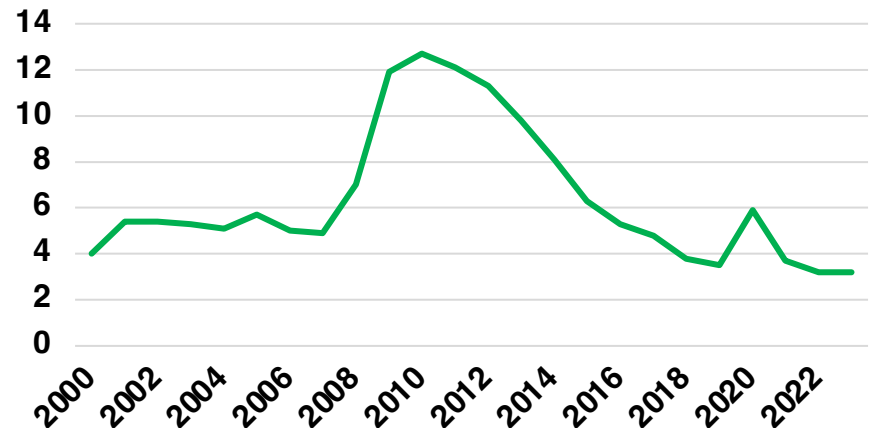

FRANKLIN

FRANKLIN COUNTY

EMPLOYMENT SNAPSHOT

- 10,170 RESIDENTS CURRENTLY EMPLOYED.
- 2023 UNEMPLOYMENT RATE: 3.2%
- NOV 2023 UNEMPLOYMENT RATE: 2.6%

Employment Trends

Industry Mix

Unemployment Rate Trends

FRANKLIN COUNTY