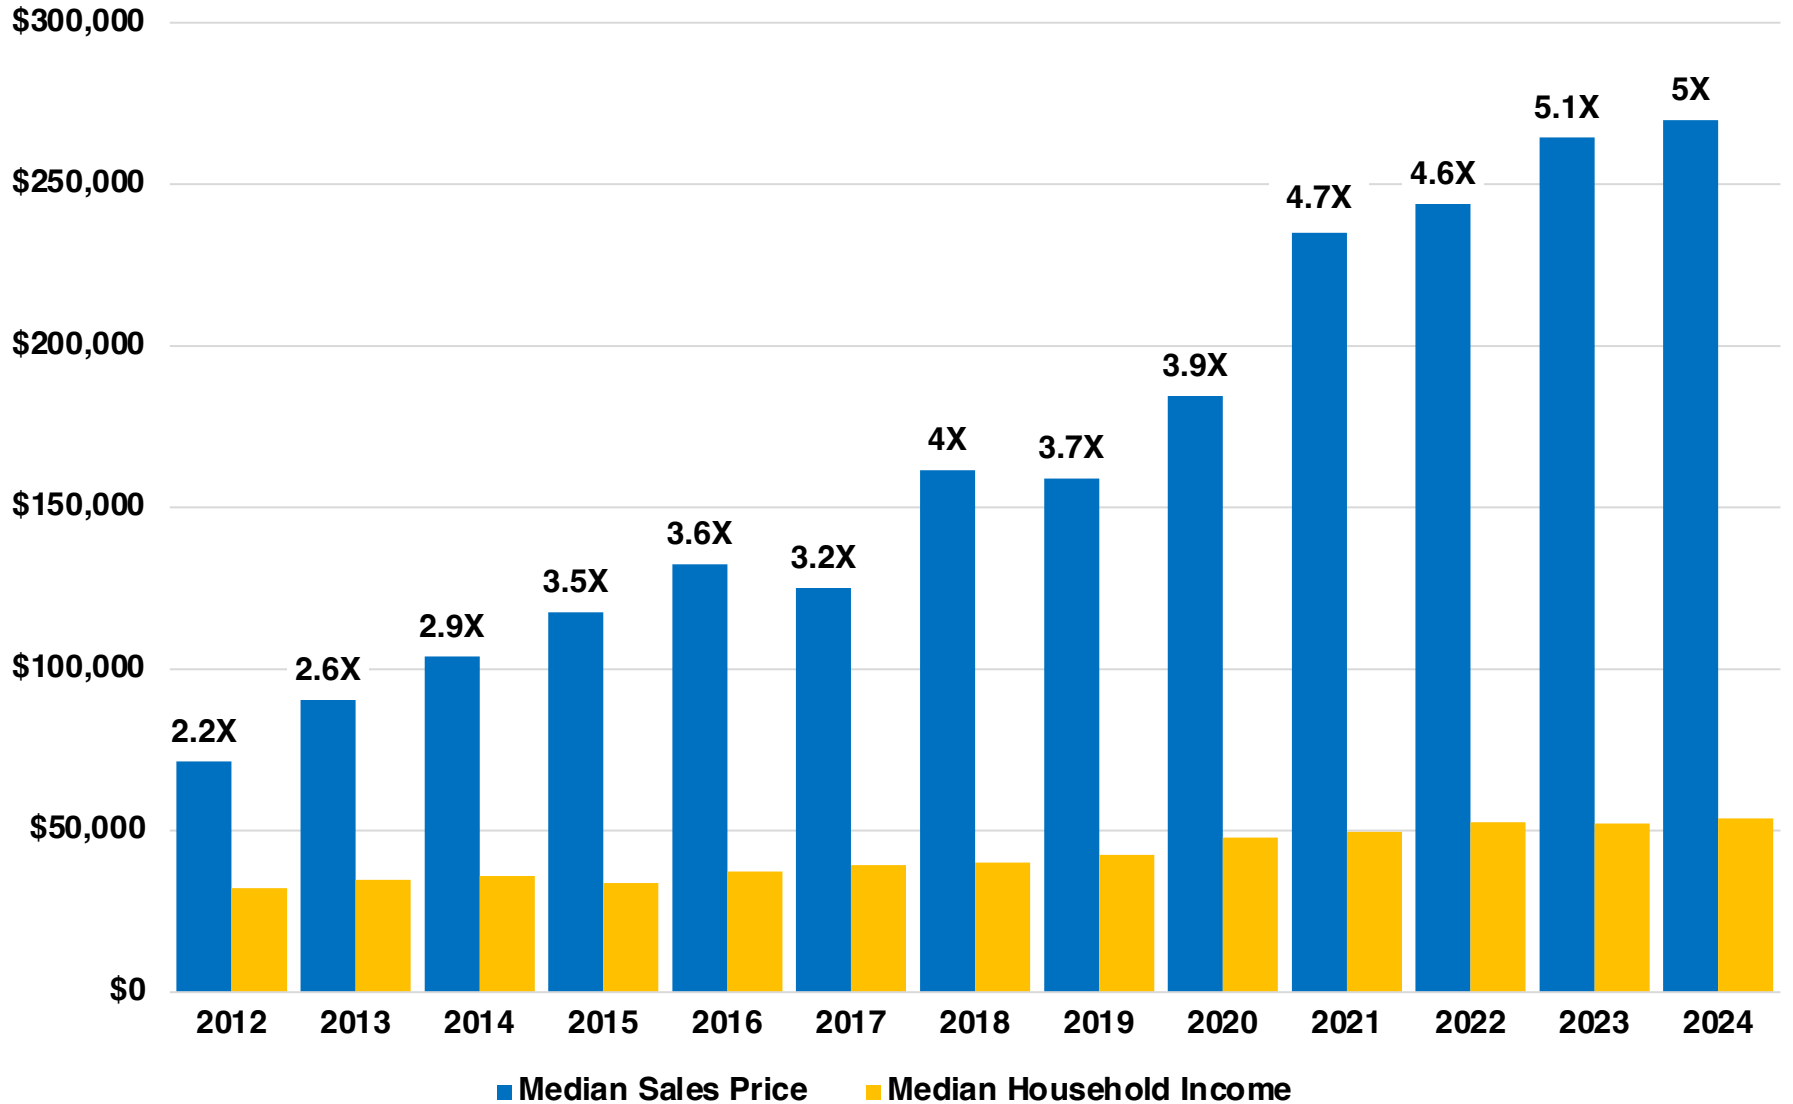

FRANKLIN

FRANKLIN COUNTY

EMPLOYMENT SNAPSHOT

- 10,170 RESIDENTS CURRENTLY EMPLOYED.
- 2023 UNEMPLOYMENT RATE: 3.2%
- NOV 2023 UNEMPLOYMENT RATE: 2.6%

Employment Trends

Industry Mix

Unemployment Rate Trends

FRANKLIN COUNTY

HISTORICAL POPULATION

Source: US Census

FRANKLIN COUNTY

2023 POPULATION BY AGE

FRANKLIN COUNTY

TOTAL VS HISPANIC BIRTHS

FRANKLIN COUNTY

HOME BUYING DISPARITY