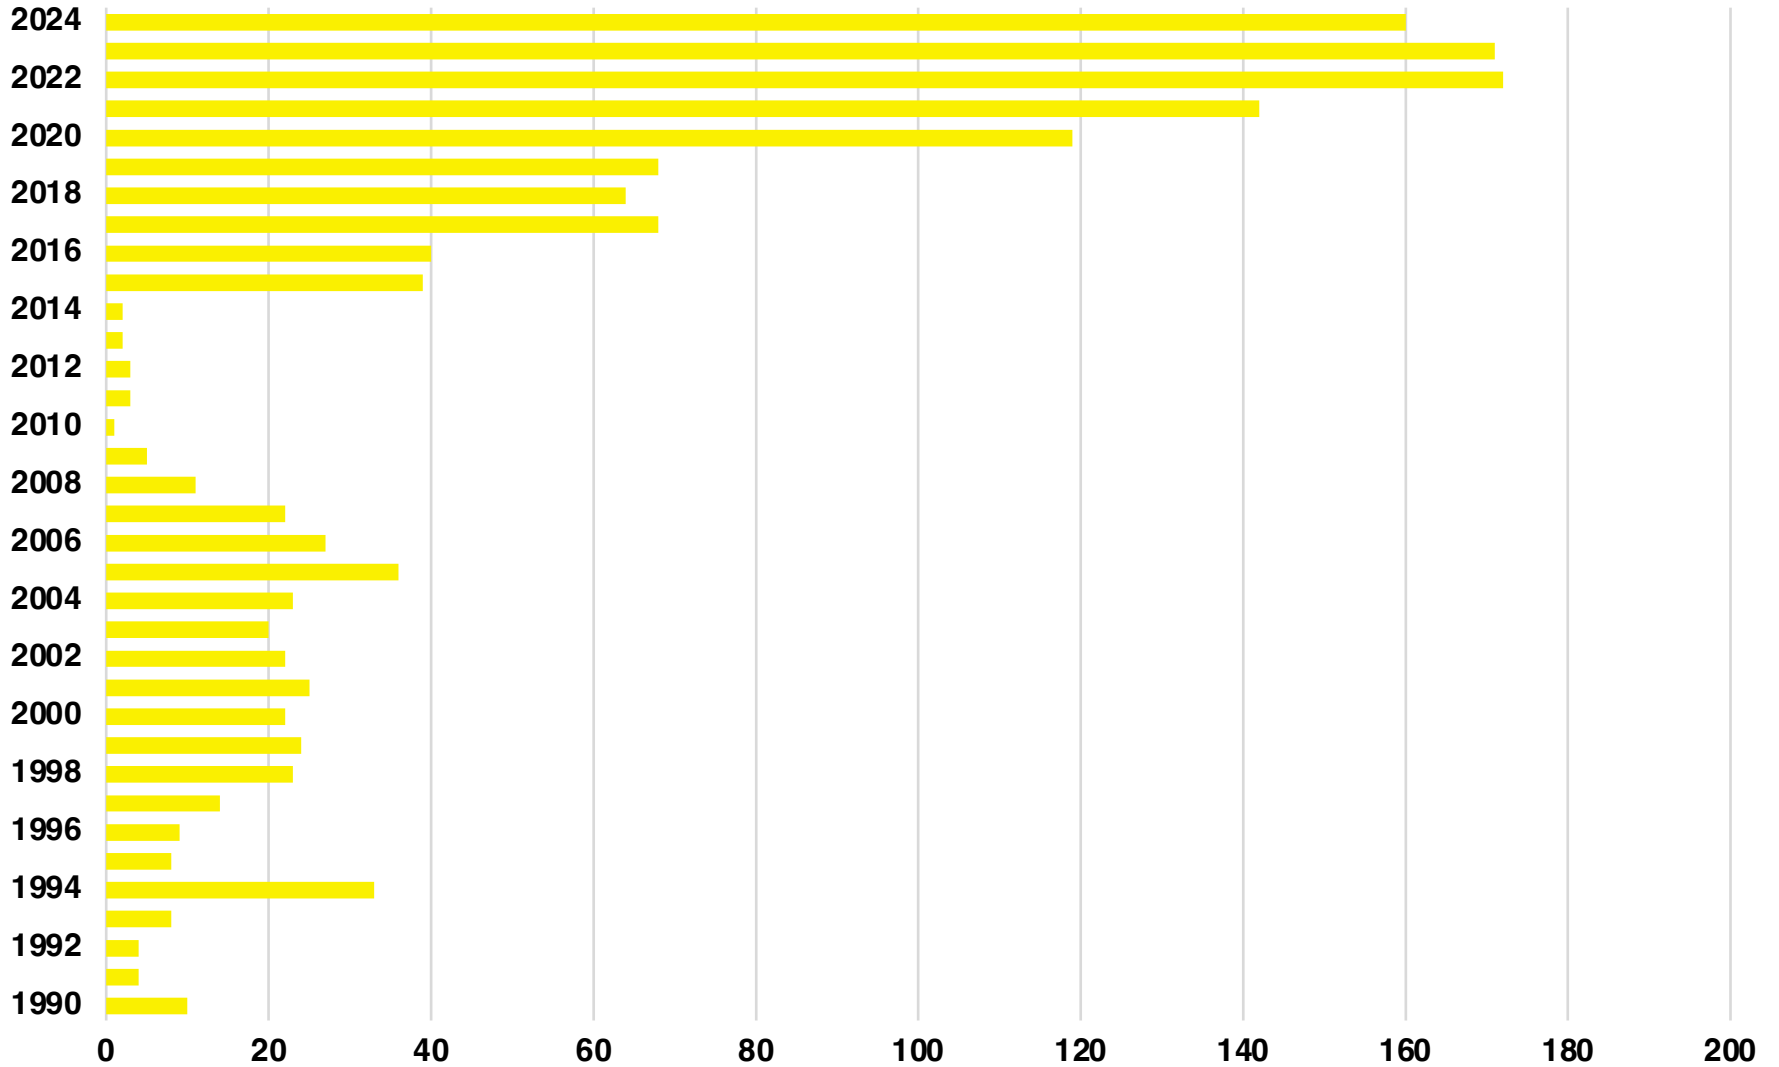

FRANKLIN COUNTY

SINGLE FAMILY BUILDING PERMITS