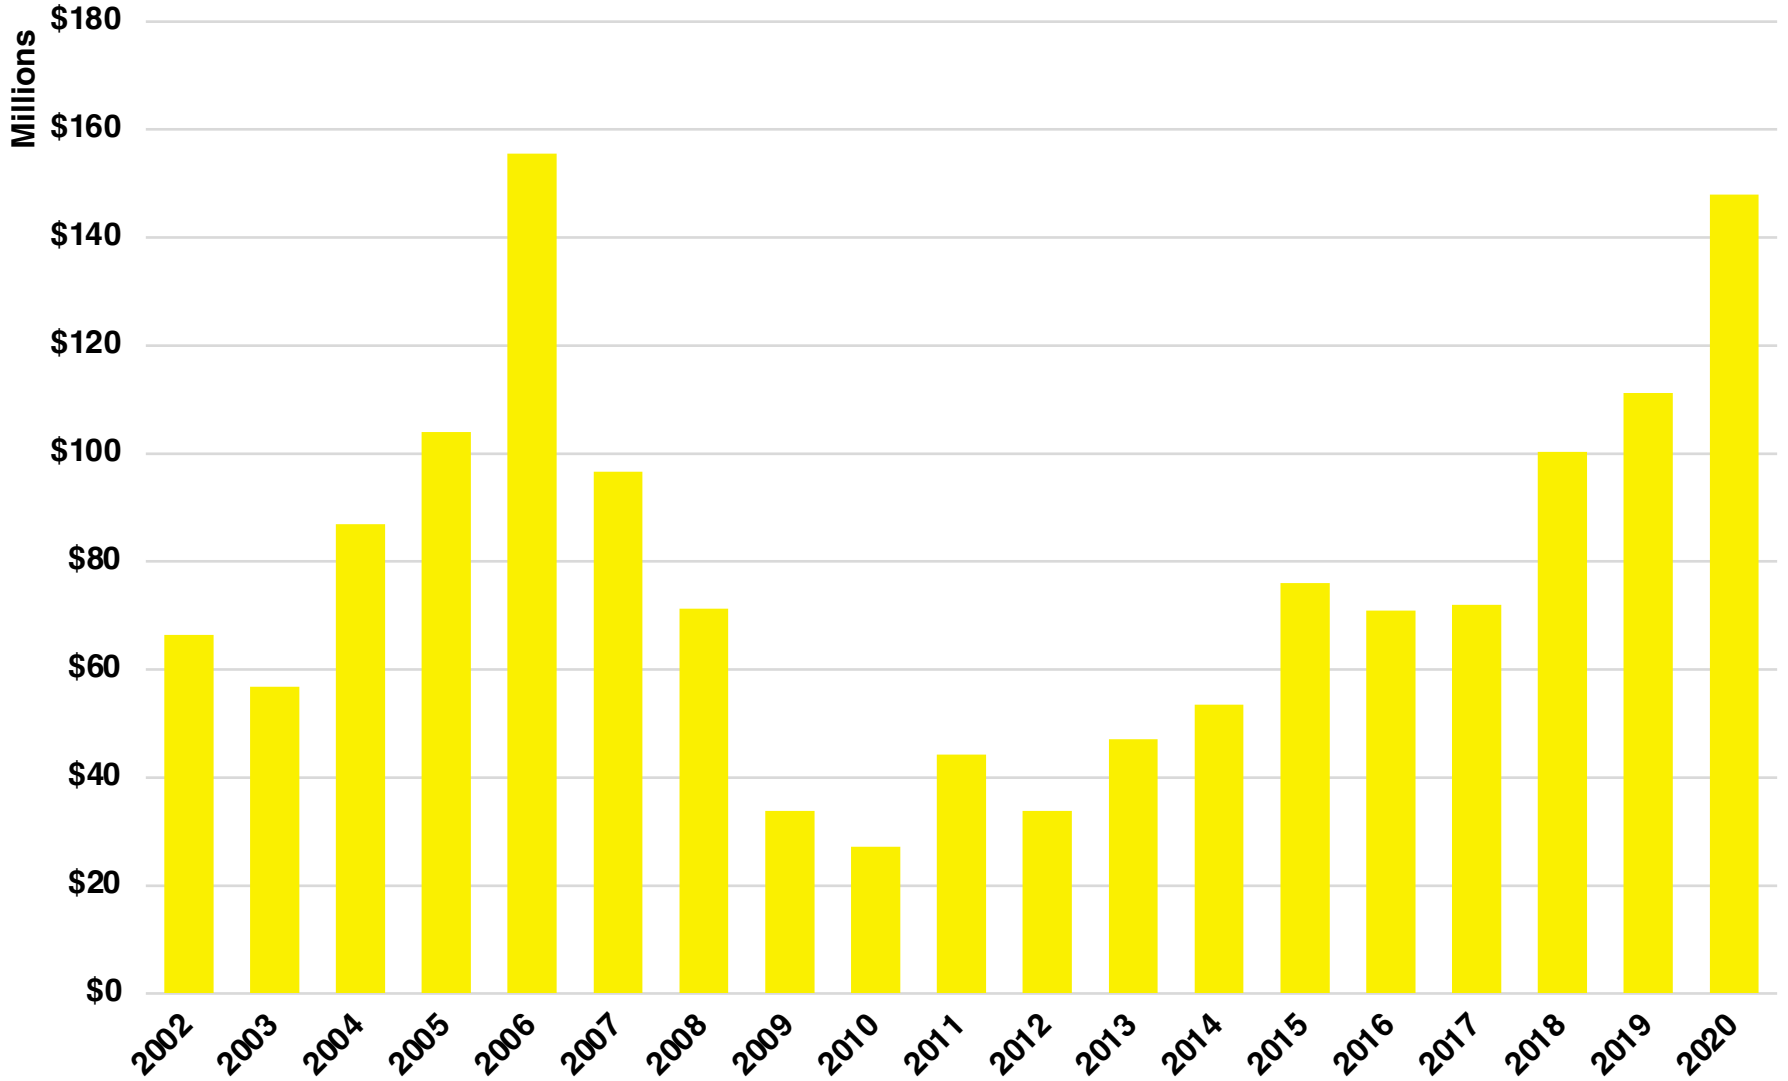

FRANKLIN COUNTY

TOTAL REAL ESTATE SALES

Source: Beasley Report