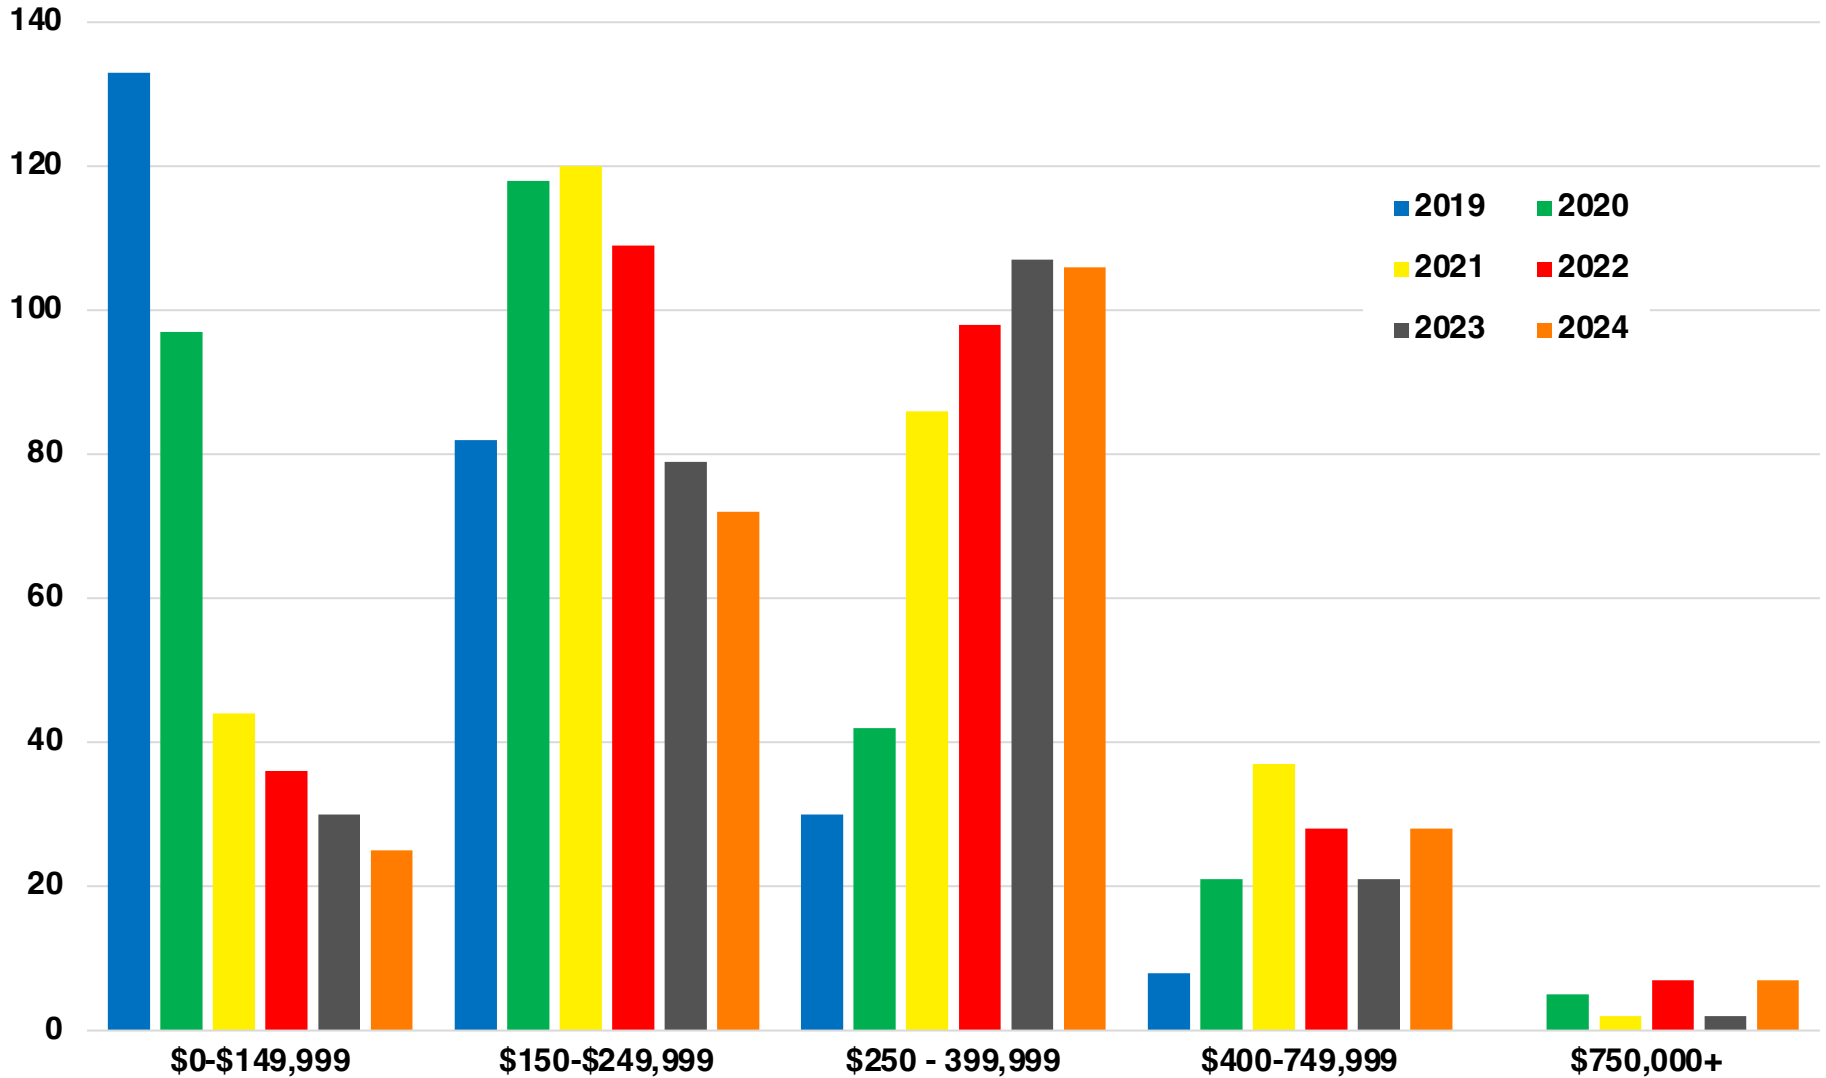

FRANKLIN COUNTY

SINGLE FAMILY HOME SALES