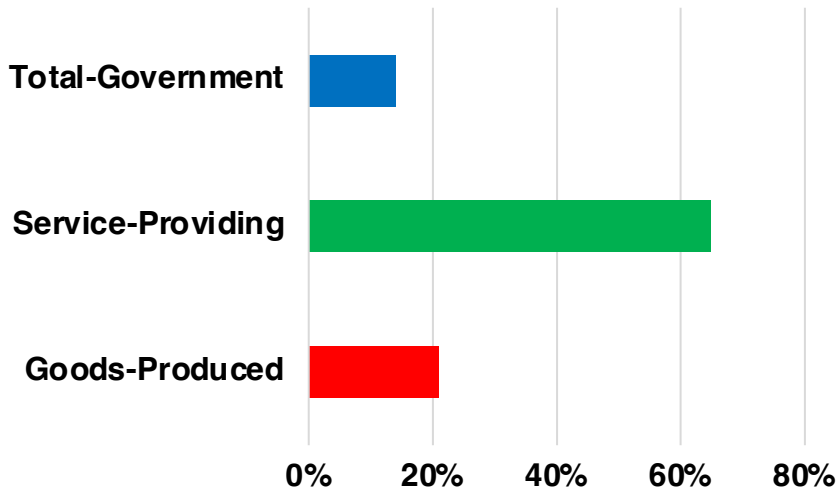

FRANKLIN

FRANKLIN COUNTY

EMPLOYMENT SNAPSHOT

- 10,170 RESIDENTS CURRENTLY EMPLOYED.
- 2023 UNEMPLOYMENT RATE: 3.2%
- NOV 2023 UNEMPLOYMENT RATE: 2.6%

Employment Trends

Industry Mix

Unemployment Rate Trends

FRANKLIN COUNTY