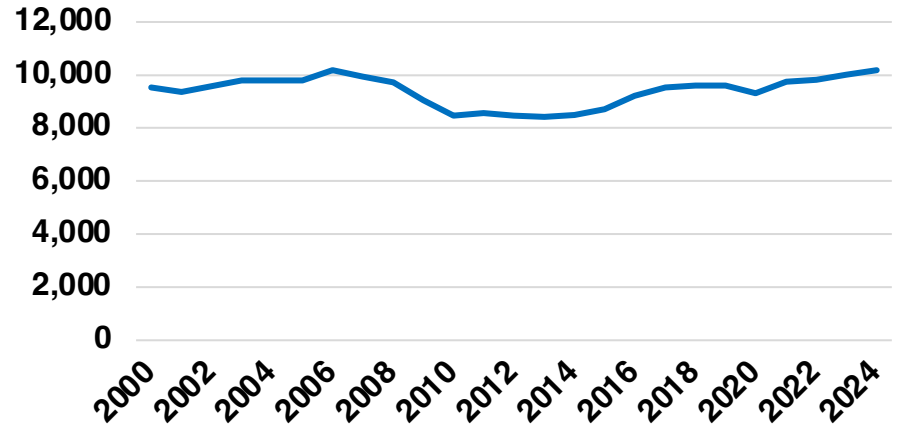

FRANKLIN

FRANKLIN COUNTY

EMPLOYMENT SNAPSHOT

- 10,170 RESIDENTS CURRENTLY EMPLOYED.
- 2023 UNEMPLOYMENT RATE: 3.2%
- NOV 2023 UNEMPLOYMENT RATE: 2.6%

Employment Trends

Industry Mix

Unemployment Rate Trends

FRANKLIN COUNTY

HISTORICAL POPULATION

Source: US Census

FRANKLIN COUNTY

2023 POPULATION BY AGE

FRANKLIN COUNTY

TOTAL VS HISPANIC BIRTHS

FRANKLIN COUNTY

HOME BUYING DISPARITY