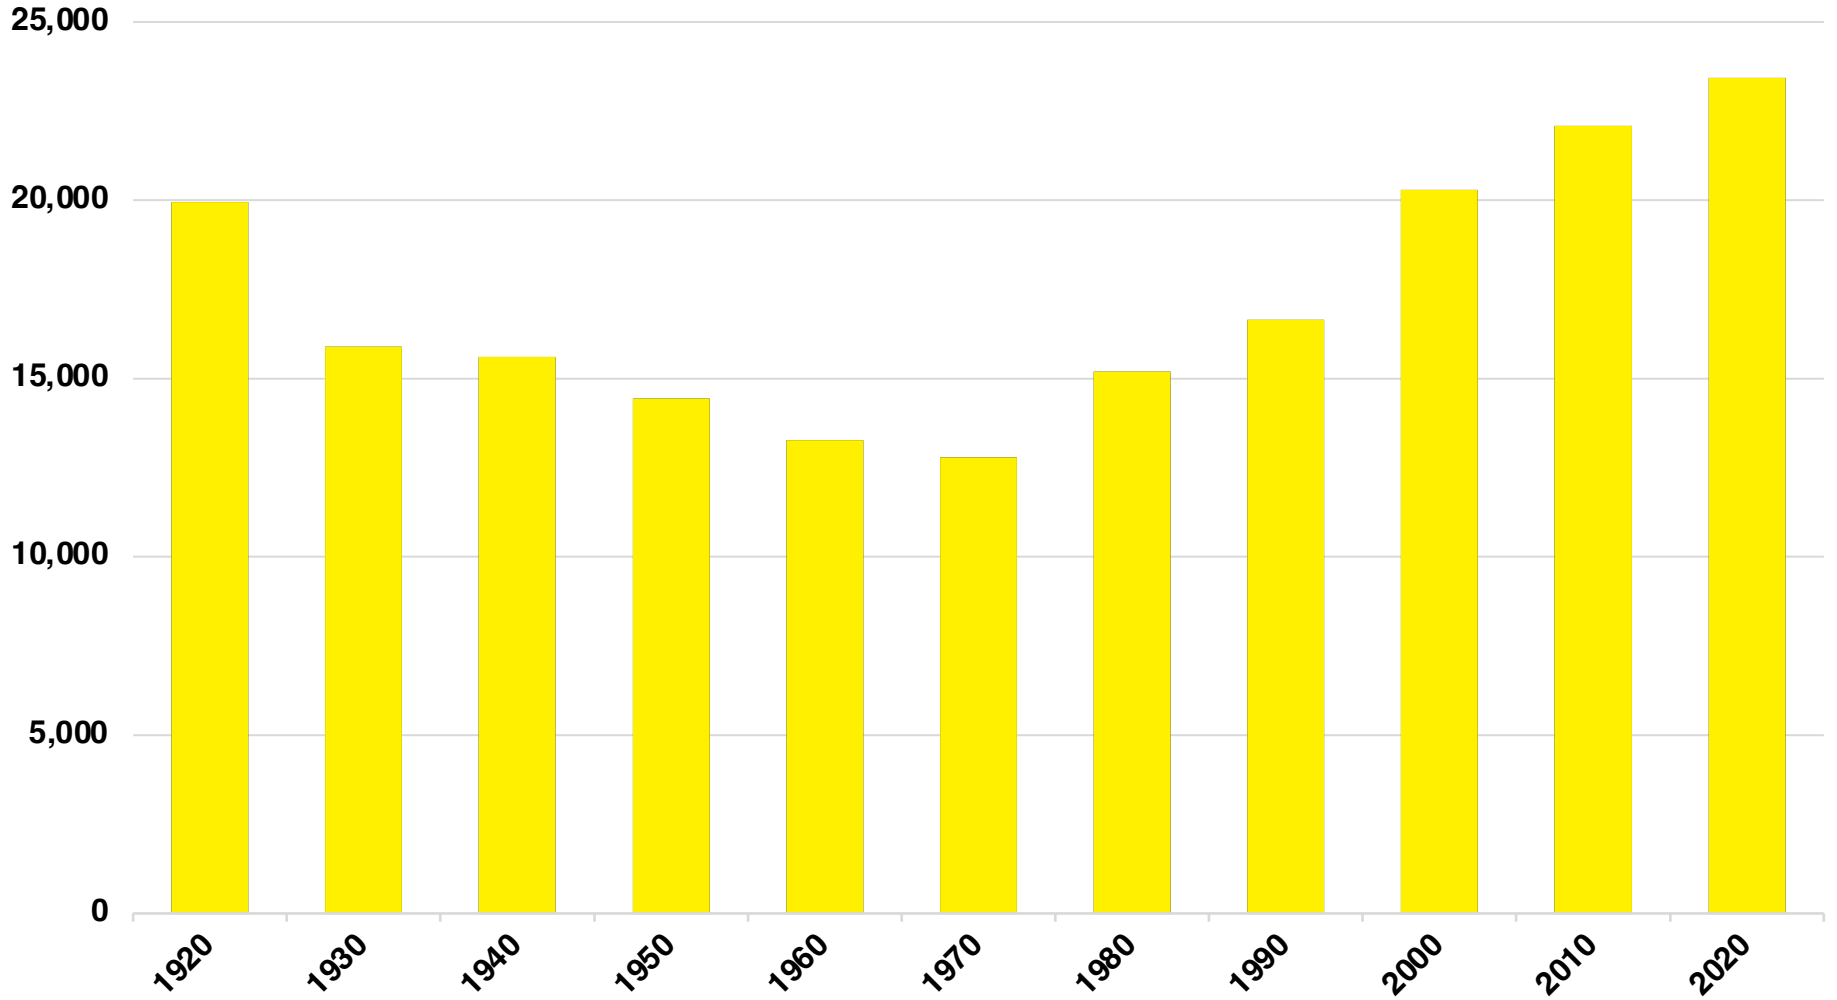

FRANKLIN

FRANKLIN COUNTY

EMPLOYMENT SNAPSHOT

- 10,170 RESIDENTS CURRENTLY EMPLOYED.
- 2023 UNEMPLOYMENT RATE: 3.2%
- NOV 2023 UNEMPLOYMENT RATE: 2.6%

Employment Trends

Industry Mix

Unemployment Rate Trends

FRANKLIN COUNTY

HISTORICAL POPULATION

Source: US Census

FRANKLIN COUNTY

2023 POPULATION BY AGE

FRANKLIN COUNTY

TOTAL VS HISPANIC BIRTHS

FRANKLIN COUNTY

HOME BUYING DISPARITY