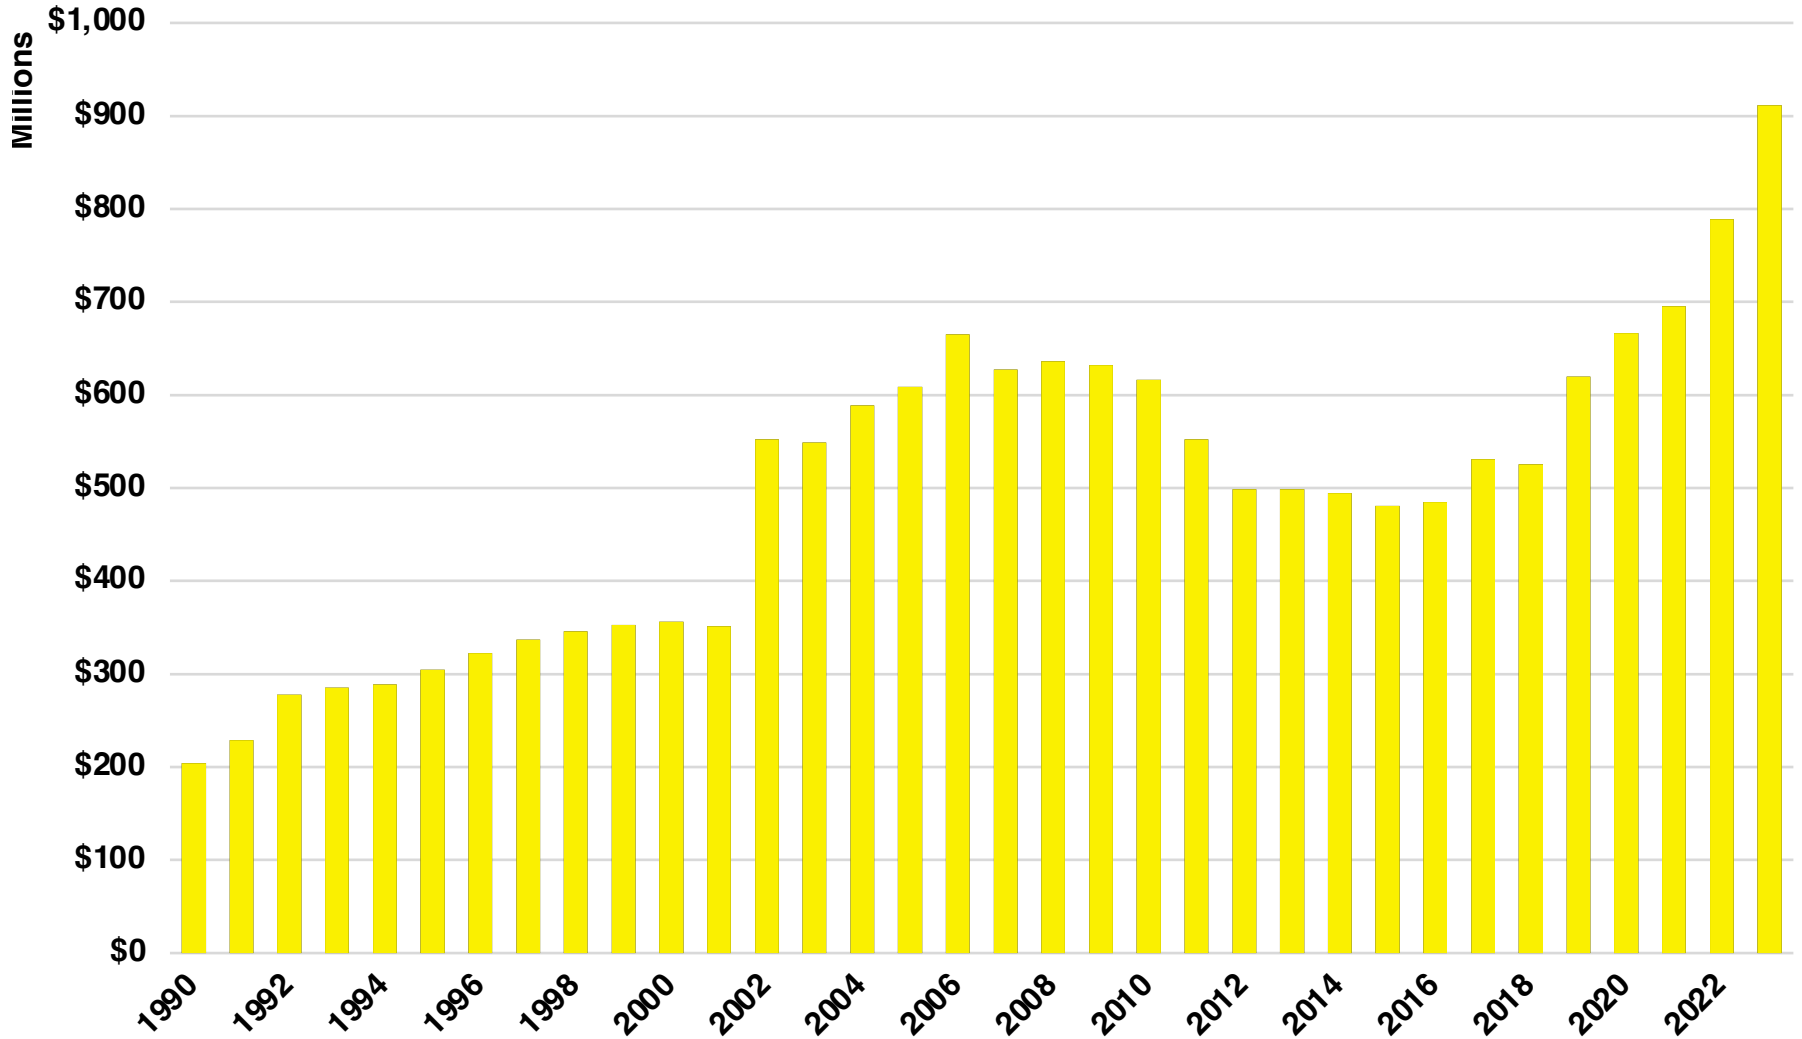

FRANKLIN COUNTY

TAX DIGEST 40% ASSESSED VALUE

Source: GA Dept of Revenue Consolidated Tax Digest