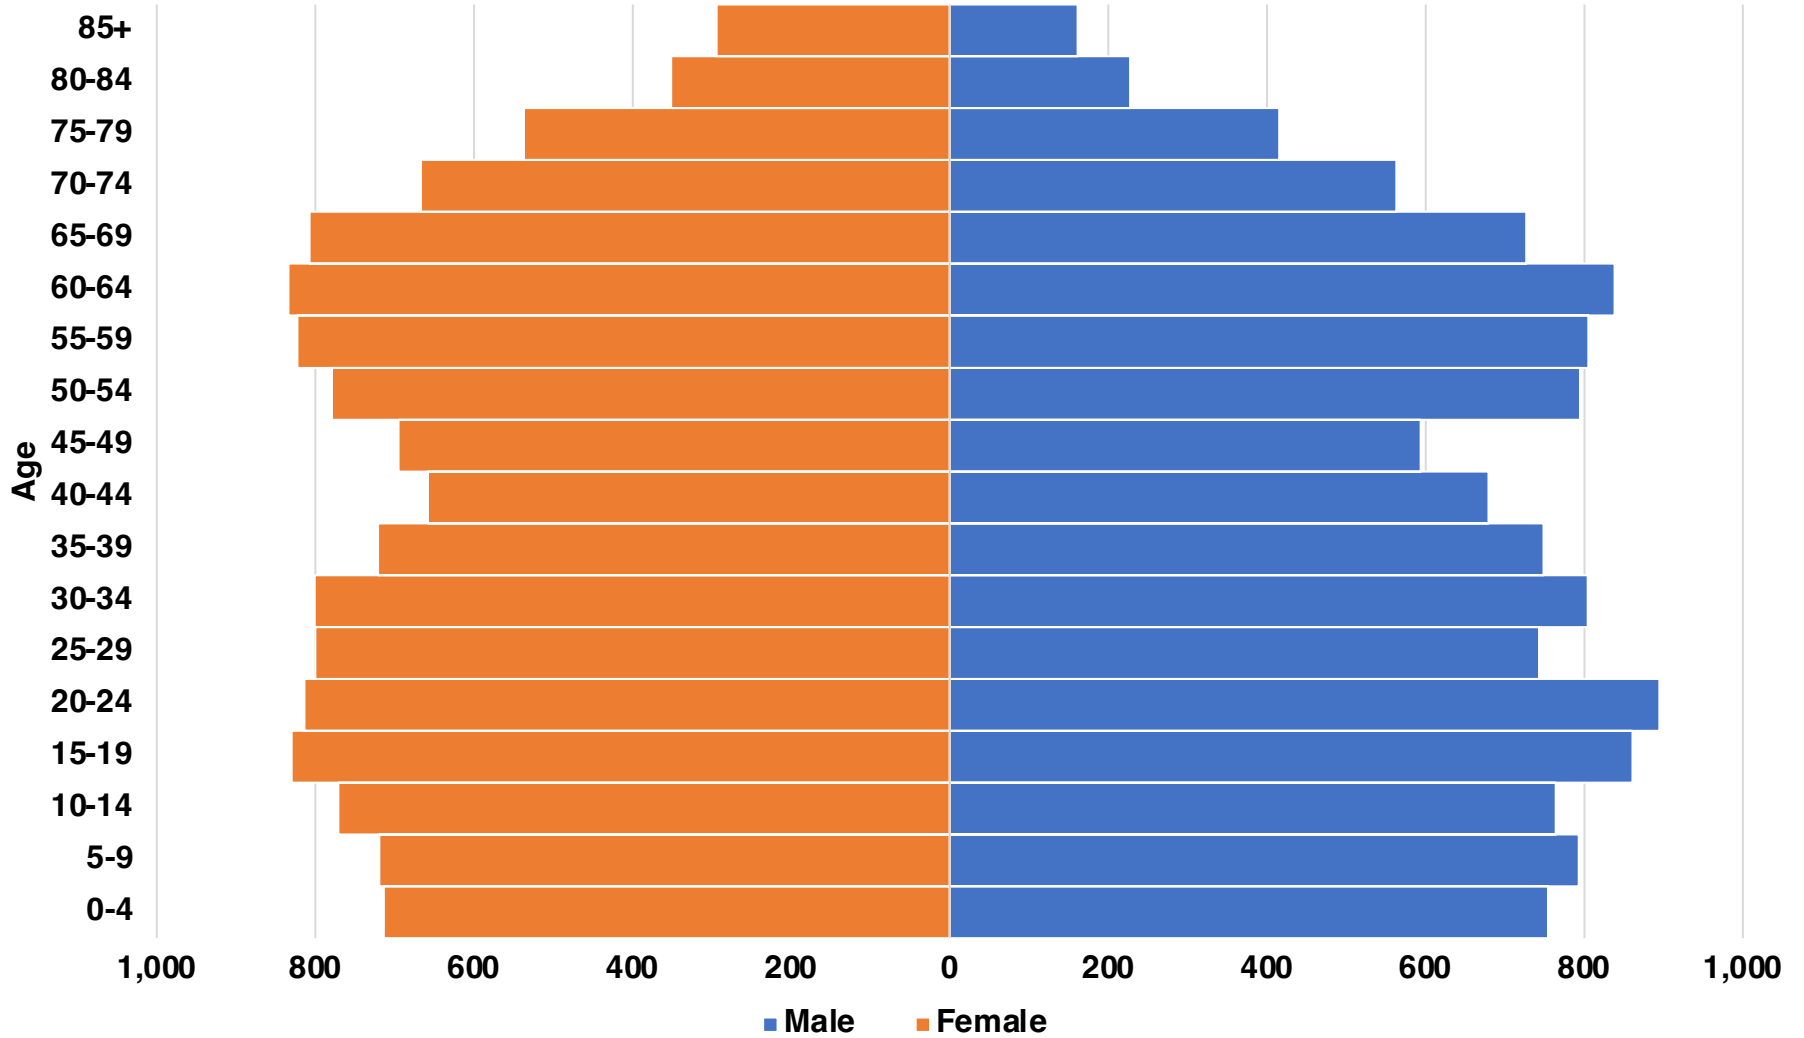

FRANKLIN

FRANKLIN COUNTY

EMPLOYMENT SNAPSHOT

- 10,170 RESIDENTS CURRENTLY EMPLOYED.
- 2023 UNEMPLOYMENT RATE: 3.2%
- NOV 2023 UNEMPLOYMENT RATE: 2.6%

Employment Trends

Industry Mix

Unemployment Rate Trends

FRANKLIN COUNTY

HISTORICAL POPULATION

Source: US Census

FRANKLIN COUNTY

2023 POPULATION BY AGE

FRANKLIN COUNTY

TOTAL VS HISPANIC BIRTHS

FRANKLIN COUNTY

HOME BUYING DISPARITY