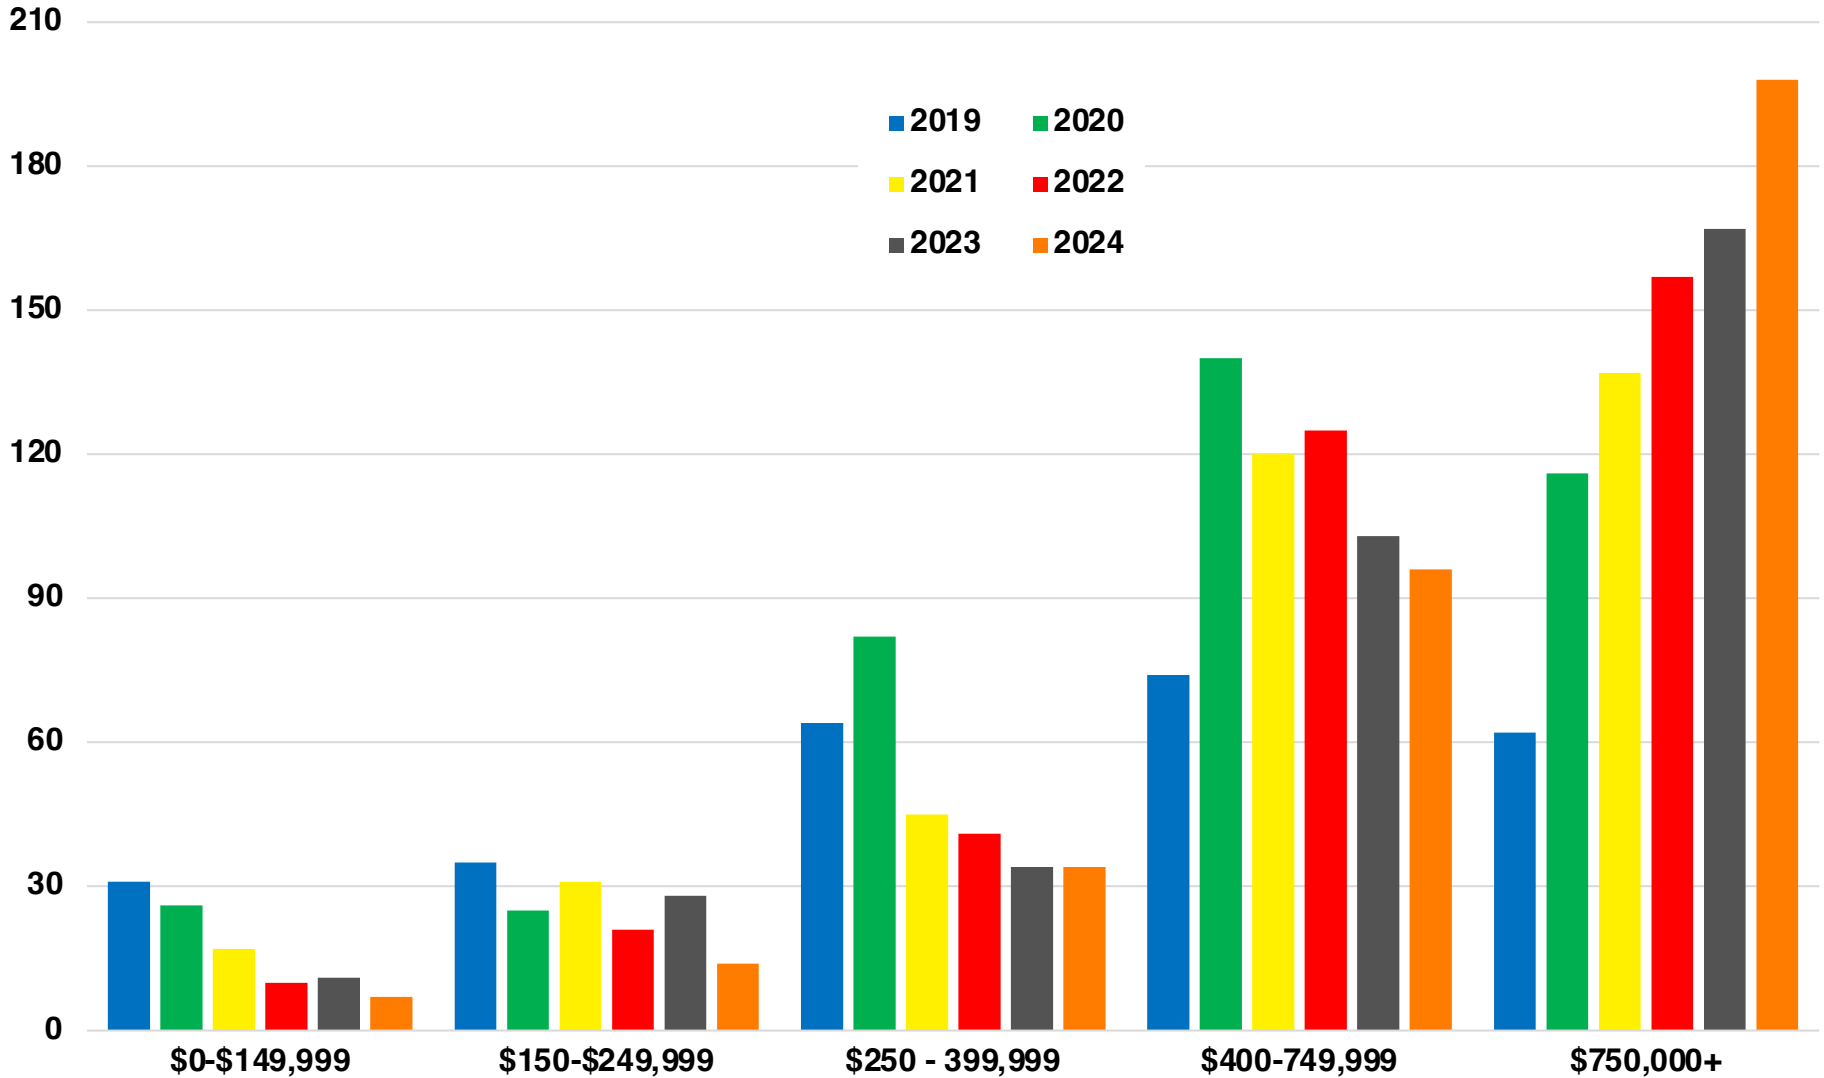

GREENE COUNTY

SINGLE FAMILY HOME SALES