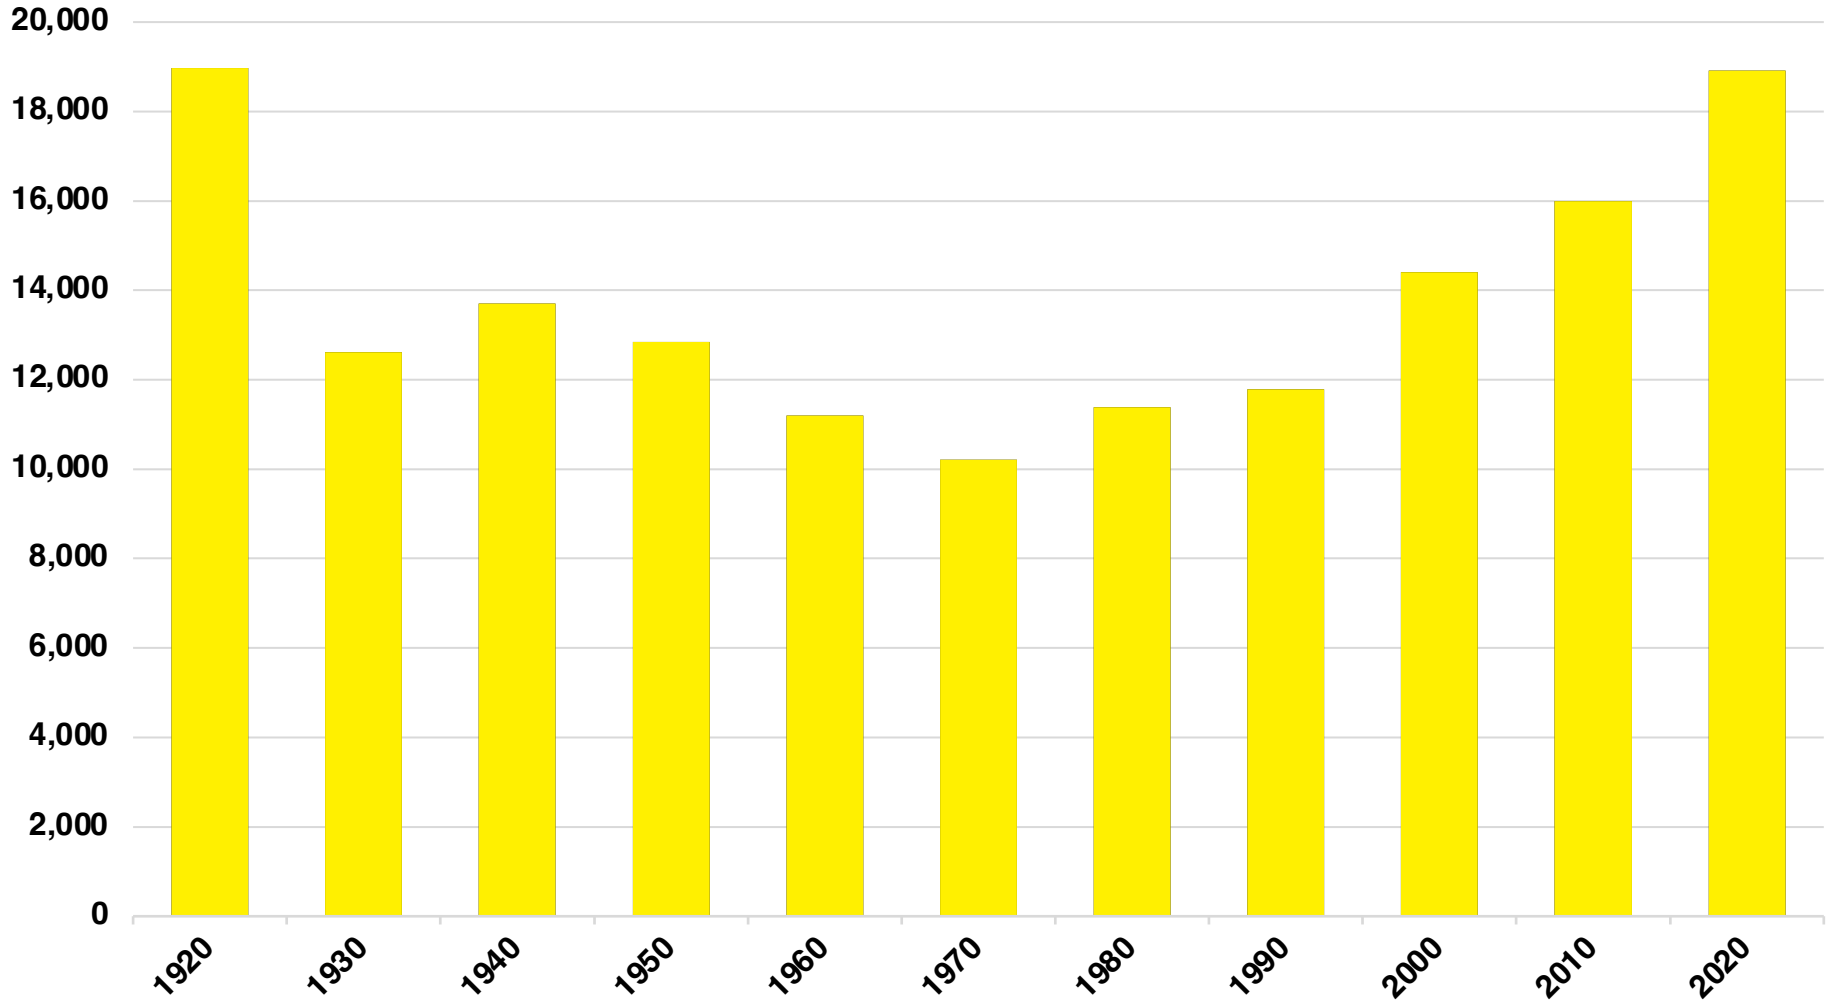

GREENE

GREENE COUNTY

UNEMPLOYMENT SNAPSHOT

- 7,612 RESIDENTS CURRENTLY EMPLOYED.
- 2023 UNEMPLOYMENT RATE: 3.3%
- NOV 2024 UNEMPLOYMENT RATE: 3.7%

Employment Trends

Industry Mix

Unemployment Trends

GREENE COUNTY

HISTORICAL POPULATION

Source: US Census

GREENE COUNTY

2023 POPULATION BY AGE

GREENE COUNTY

TOTAL VS HISPANIC BIRTHS

Source: GA Dept of Human Resources

GREENE COUNTY