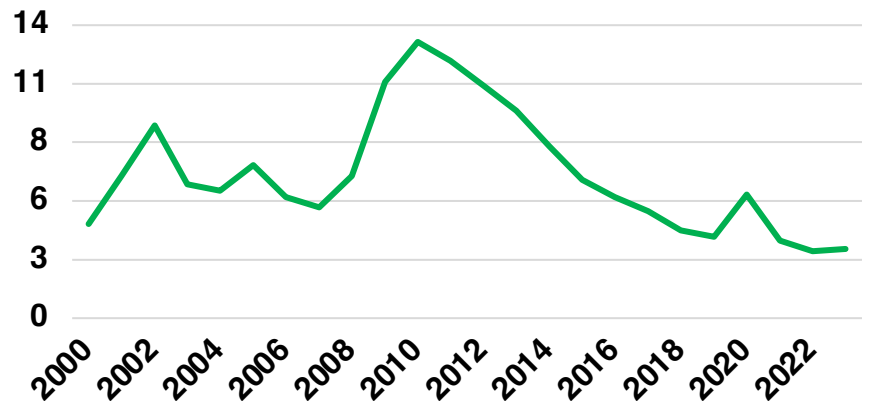

GREENE

GREENE COUNTY

UNEMPLOYMENT SNAPSHOT

- 7,612 RESIDENTS CURRENTLY EMPLOYED.
- 2023 UNEMPLOYMENT RATE: 3.3%
- NOV 2024 UNEMPLOYMENT RATE: 3.7%

Employment Trends

Industry Mix

Unemployment Trends

GREENE COUNTY

HISTORICAL POPULATION

Source: US Census

GREENE COUNTY

2023 POPULATION BY AGE

GREENE COUNTY

TOTAL VS HISPANIC BIRTHS

Source: GA Dept of Human Resources

GREENE COUNTY