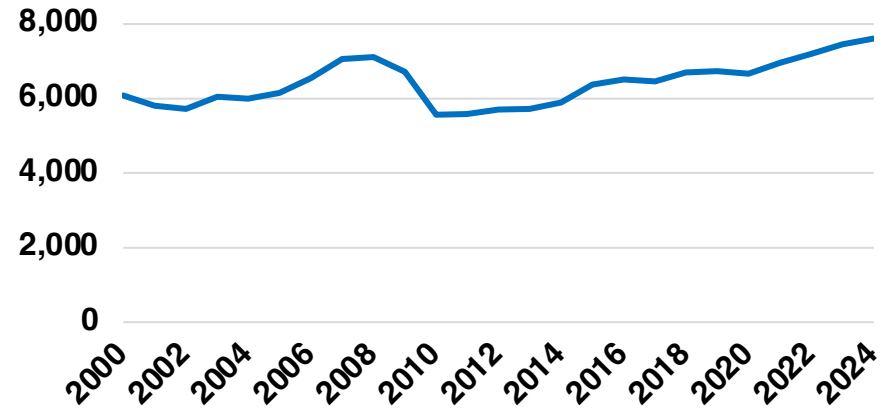

GREENE

GREENE COUNTY

UNEMPLOYMENT SNAPSHOT

- 7,612 RESIDENTS CURRENTLY EMPLOYED.
- 2023 UNEMPLOYMENT RATE: 3.3%
- NOV 2024 UNEMPLOYMENT RATE: 3.7%

Employment Trends

Industry Mix

Unemployment Trends

GREENE COUNTY

HISTORICAL POPULATION

Source: US Census

GREENE COUNTY

2023 POPULATION BY AGE

GREENE COUNTY

TOTAL VS HISPANIC BIRTHS

Source: GA Dept of Human Resources

GREENE COUNTY