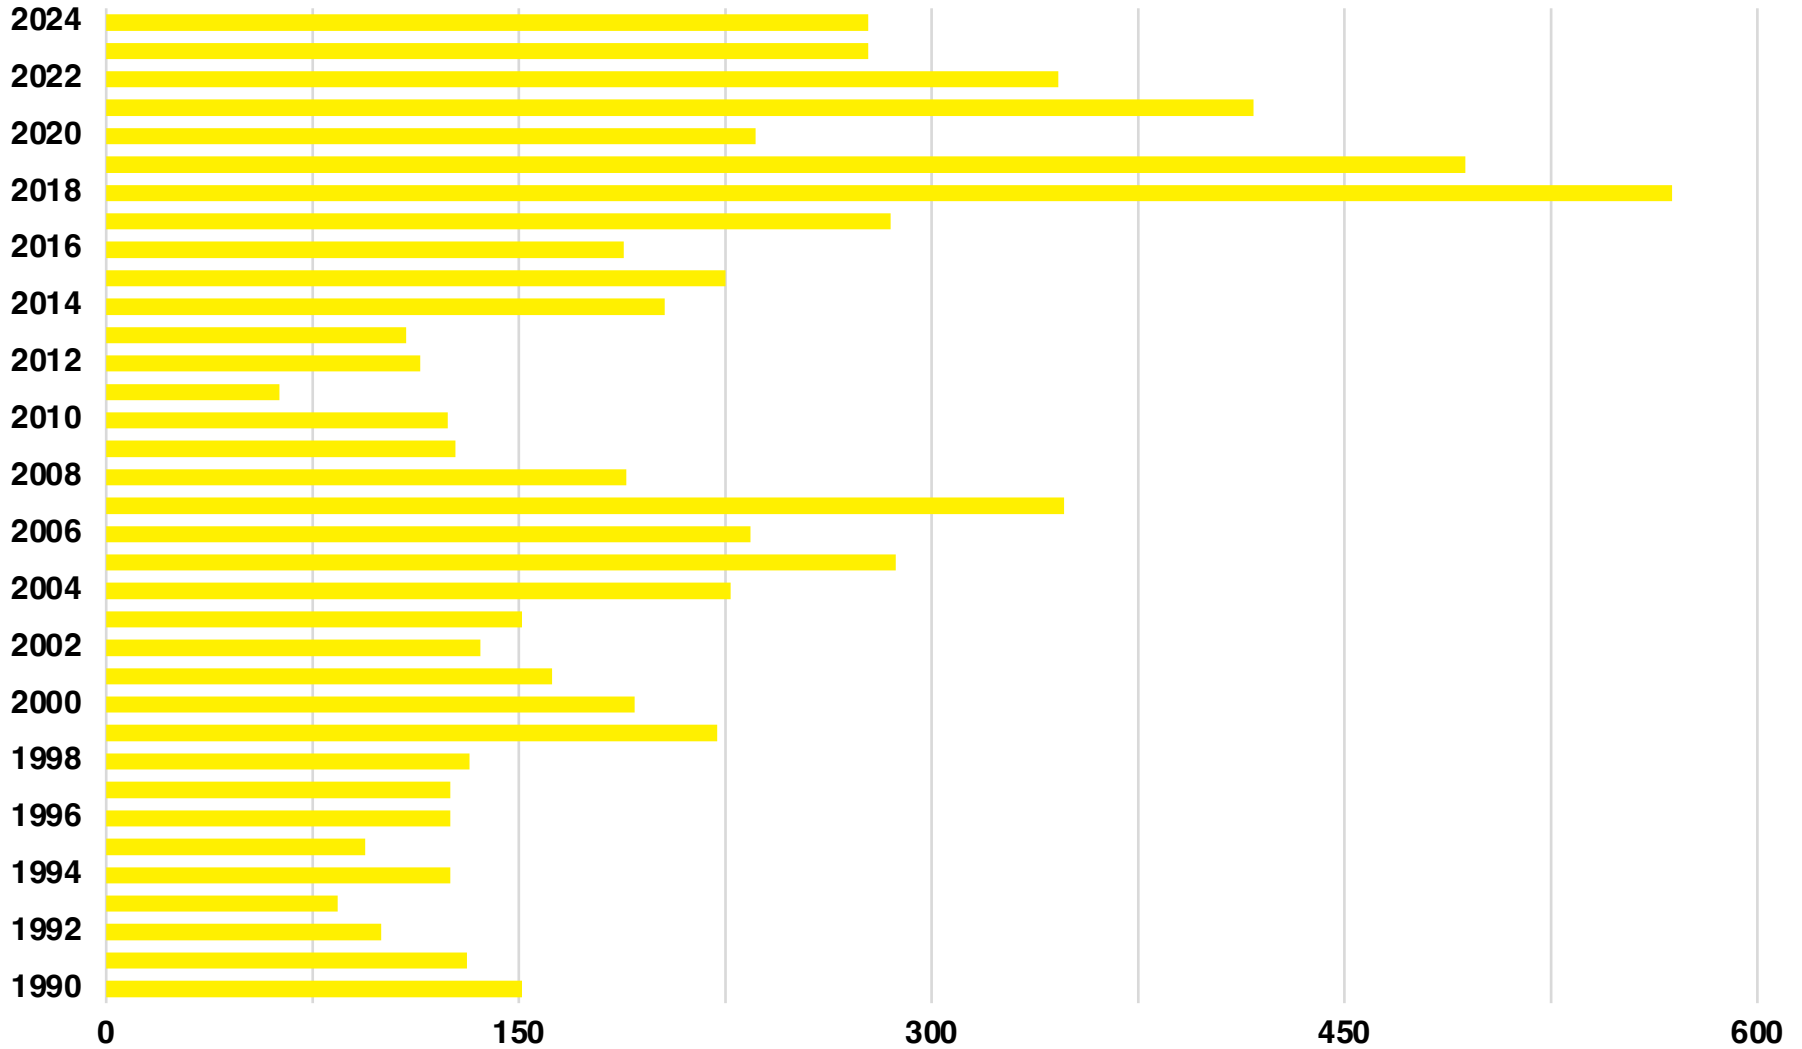

GREENE COUNTY

SINGLE FAMILY BUILDING PERMITS