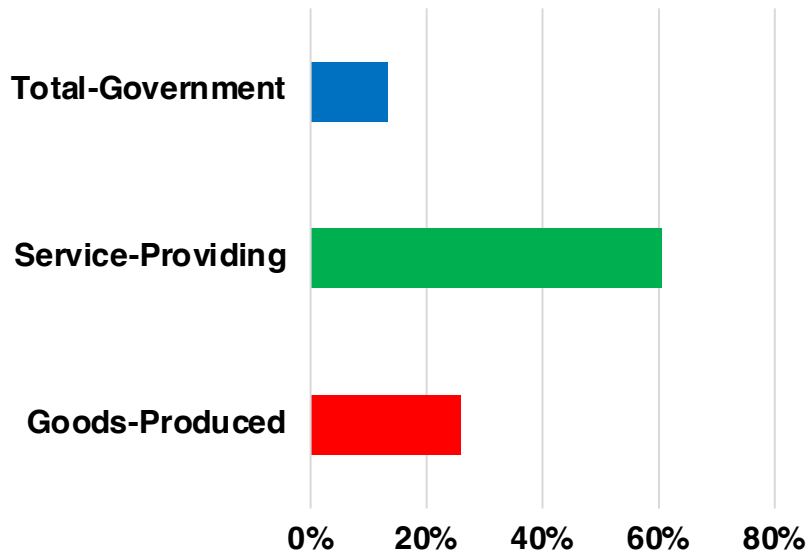

GREENE

GREENE COUNTY

UNEMPLOYMENT SNAPSHOT

- 7,612 RESIDENTS CURRENTLY EMPLOYED.
- 2023 UNEMPLOYMENT RATE: 3.3%
- NOV 2024 UNEMPLOYMENT RATE: 3.7%

Employment Trends

Industry Mix

Unemployment Trends

GREENE COUNTY

HISTORICAL POPULATION

Source: US Census

GREENE COUNTY

2023 POPULATION BY AGE

GREENE COUNTY

TOTAL VS HISPANIC BIRTHS

Source: GA Dept of Human Resources

GREENE COUNTY