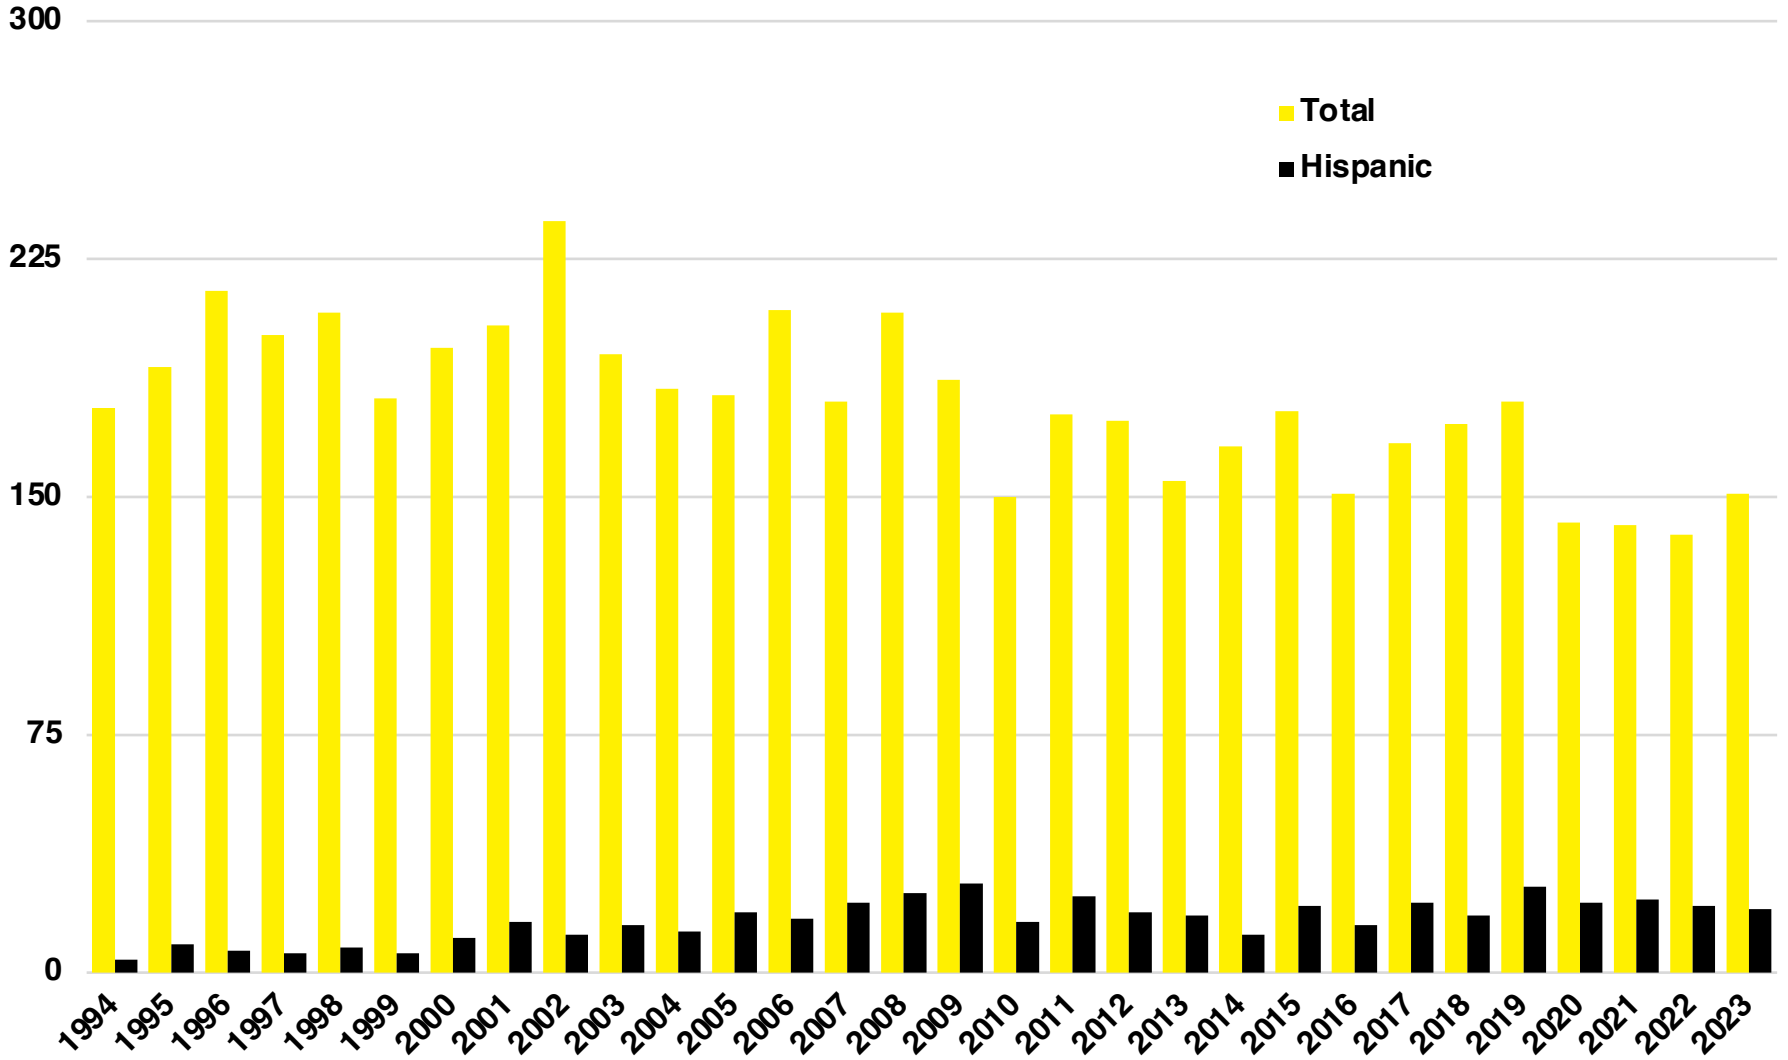

GREENE

GREENE COUNTY

UNEMPLOYMENT SNAPSHOT

- 7,612 RESIDENTS CURRENTLY EMPLOYED.
- 2023 UNEMPLOYMENT RATE: 3.3%
- NOV 2024 UNEMPLOYMENT RATE: 3.7%

Employment Trends

Industry Mix

Unemployment Trends

GREENE COUNTY

HISTORICAL POPULATION

Source: US Census

GREENE COUNTY

2023 POPULATION BY AGE

GREENE COUNTY

TOTAL VS HISPANIC BIRTHS

Source: GA Dept of Human Resources

GREENE COUNTY