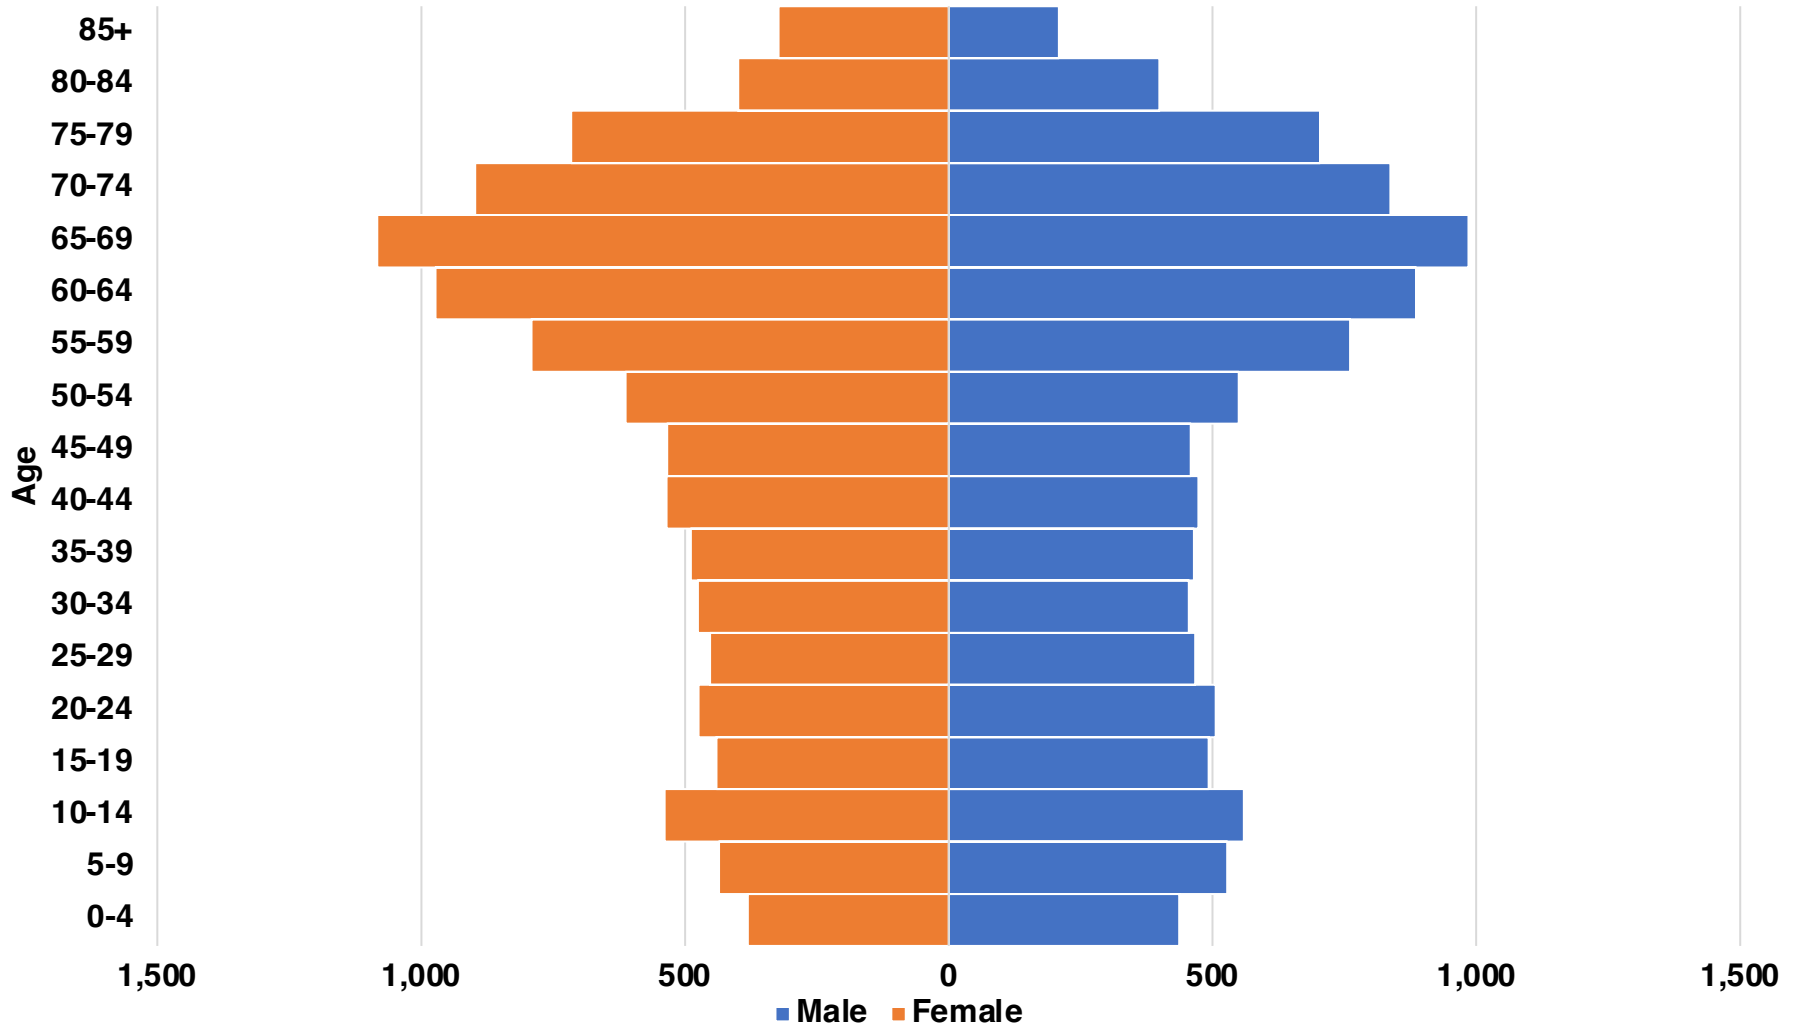

GREENE

GREENE COUNTY

UNEMPLOYMENT SNAPSHOT

- 7,612 RESIDENTS CURRENTLY EMPLOYED.
- 2023 UNEMPLOYMENT RATE: 3.3%
- NOV 2024 UNEMPLOYMENT RATE: 3.7%

Employment Trends

Industry Mix

Unemployment Trends

GREENE COUNTY

HISTORICAL POPULATION

Source: US Census

GREENE COUNTY

2023 POPULATION BY AGE

GREENE COUNTY

TOTAL VS HISPANIC BIRTHS

Source: GA Dept of Human Resources

GREENE COUNTY