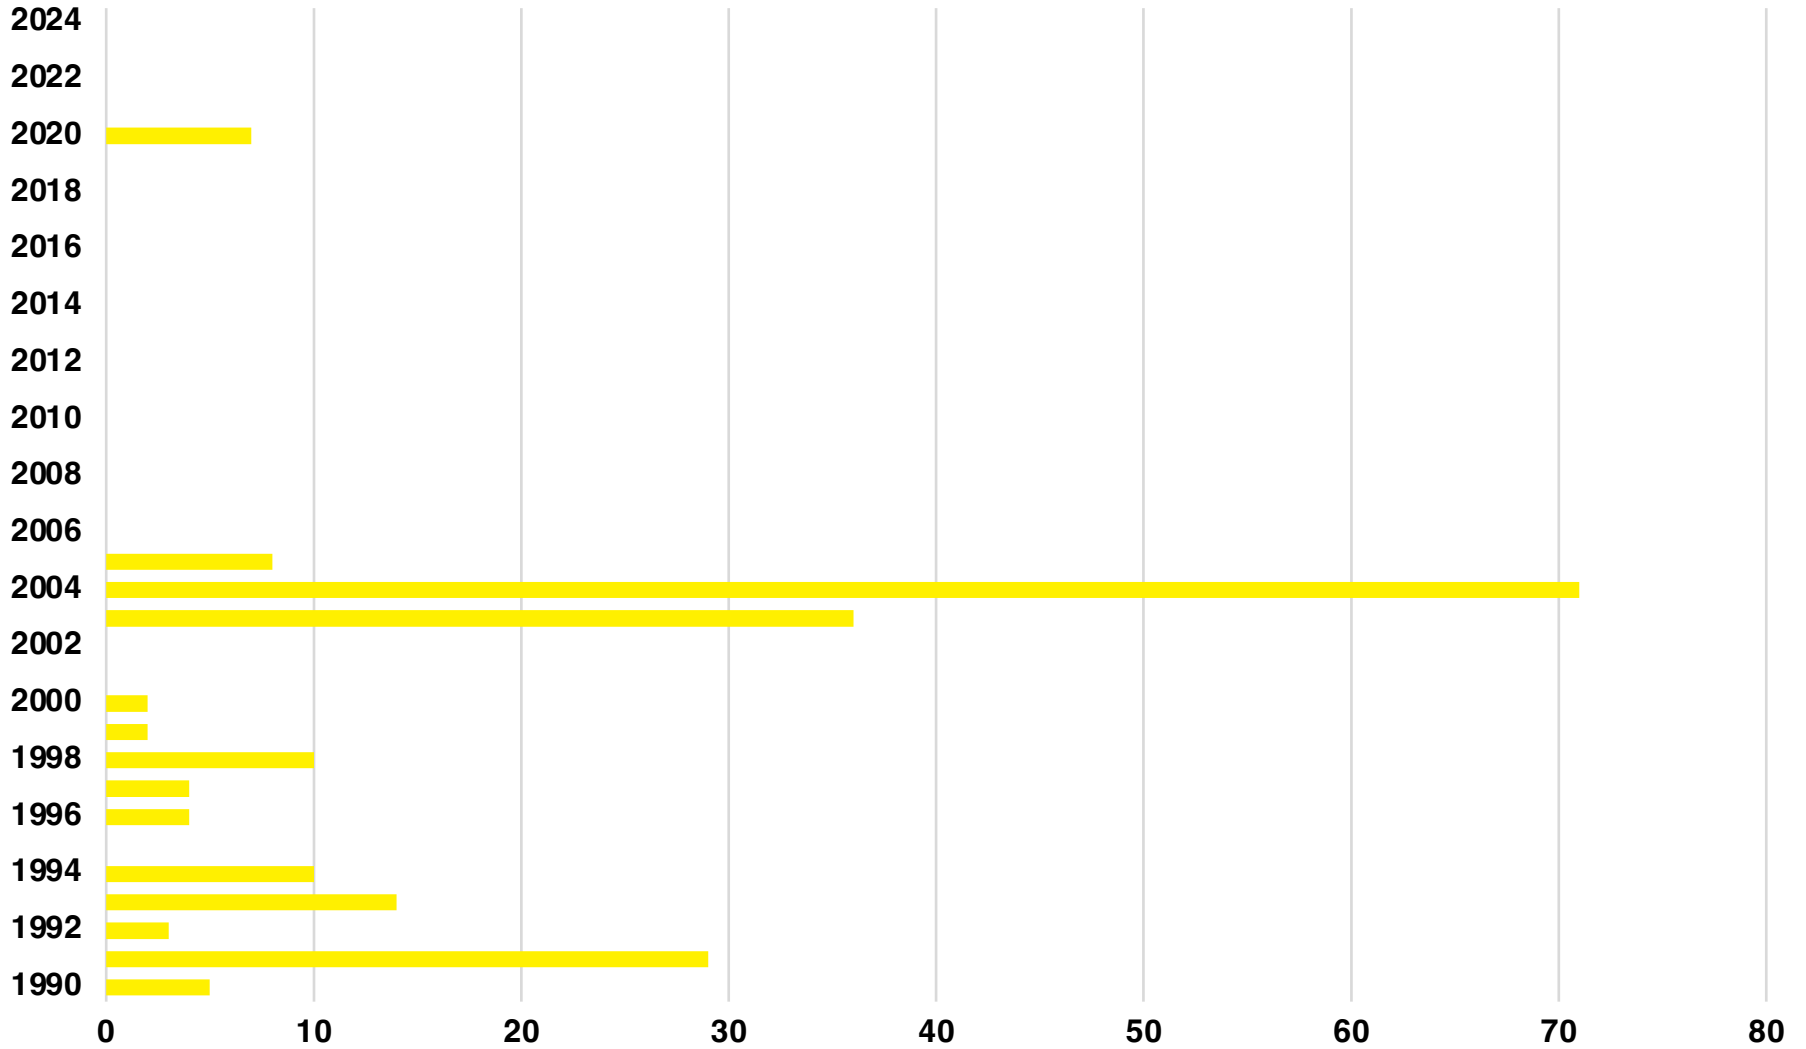

GREENE COUNTY

MULTI-FAMILY BUILDING PERMITS