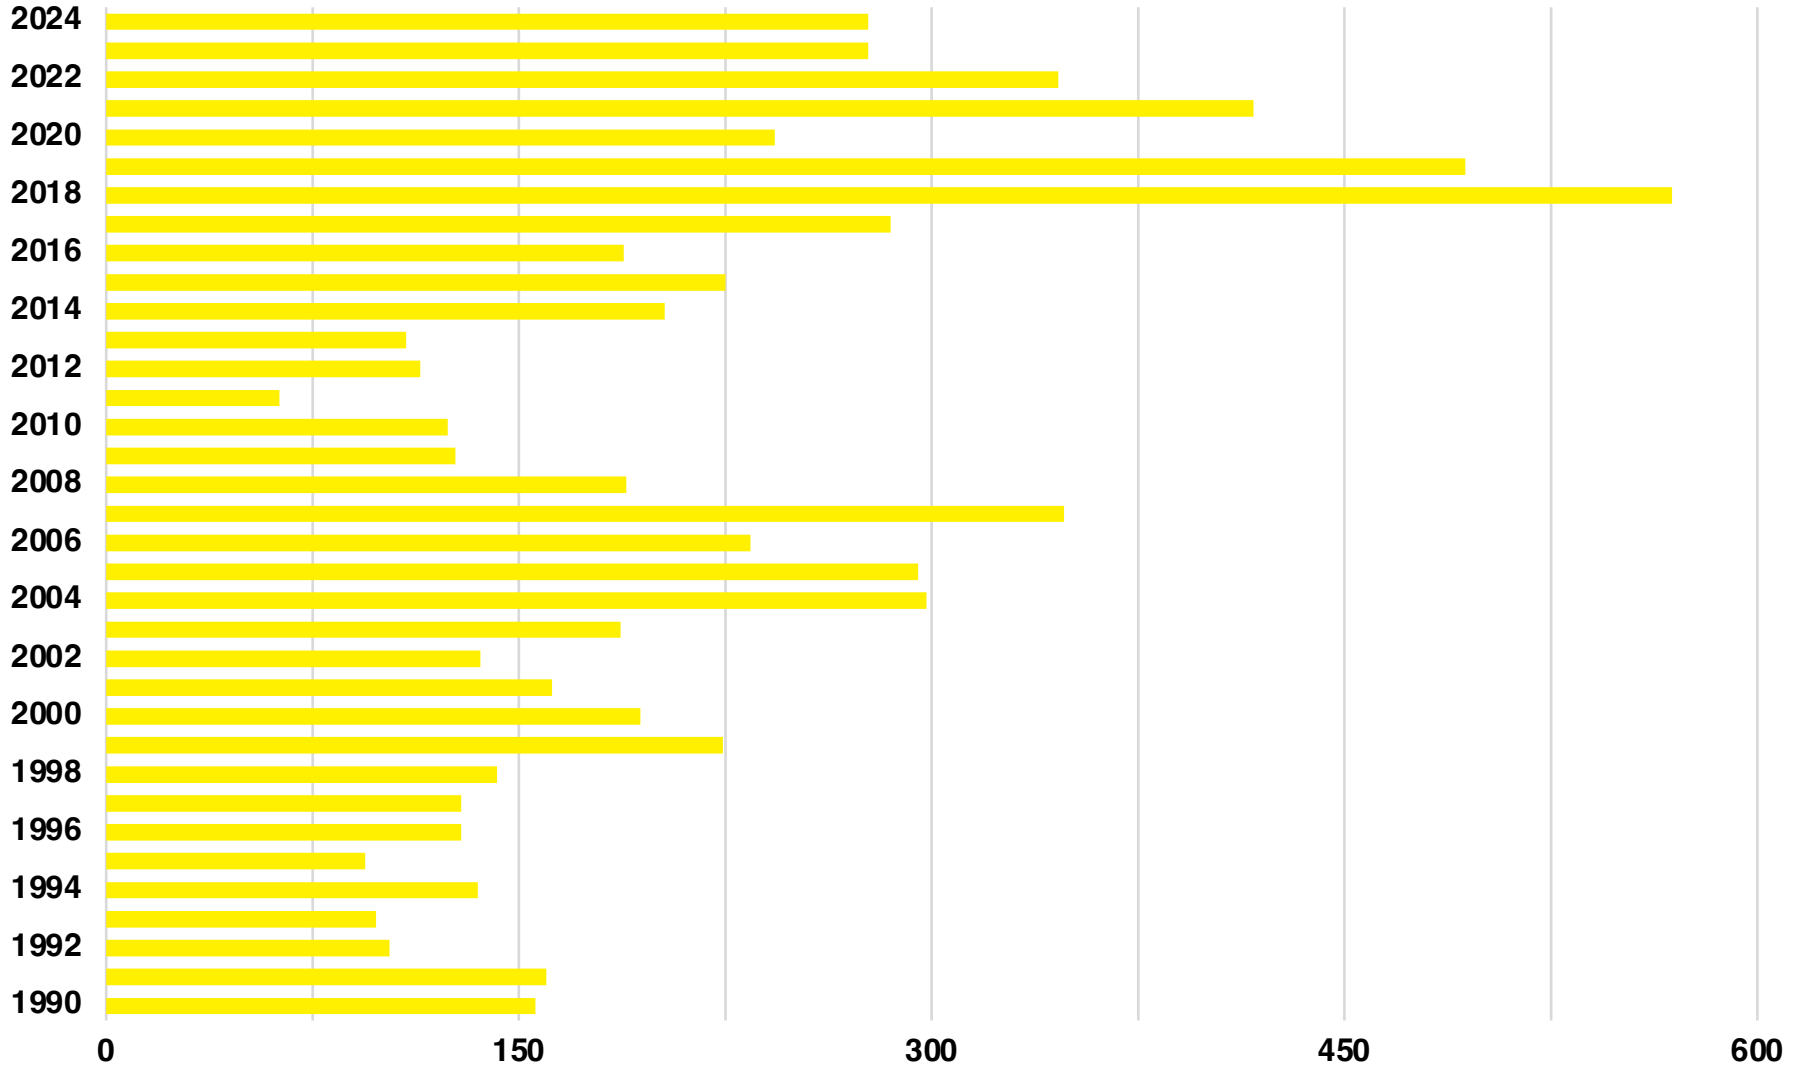

GREENE COUNTY

TOTAL BUILDING PERMITS