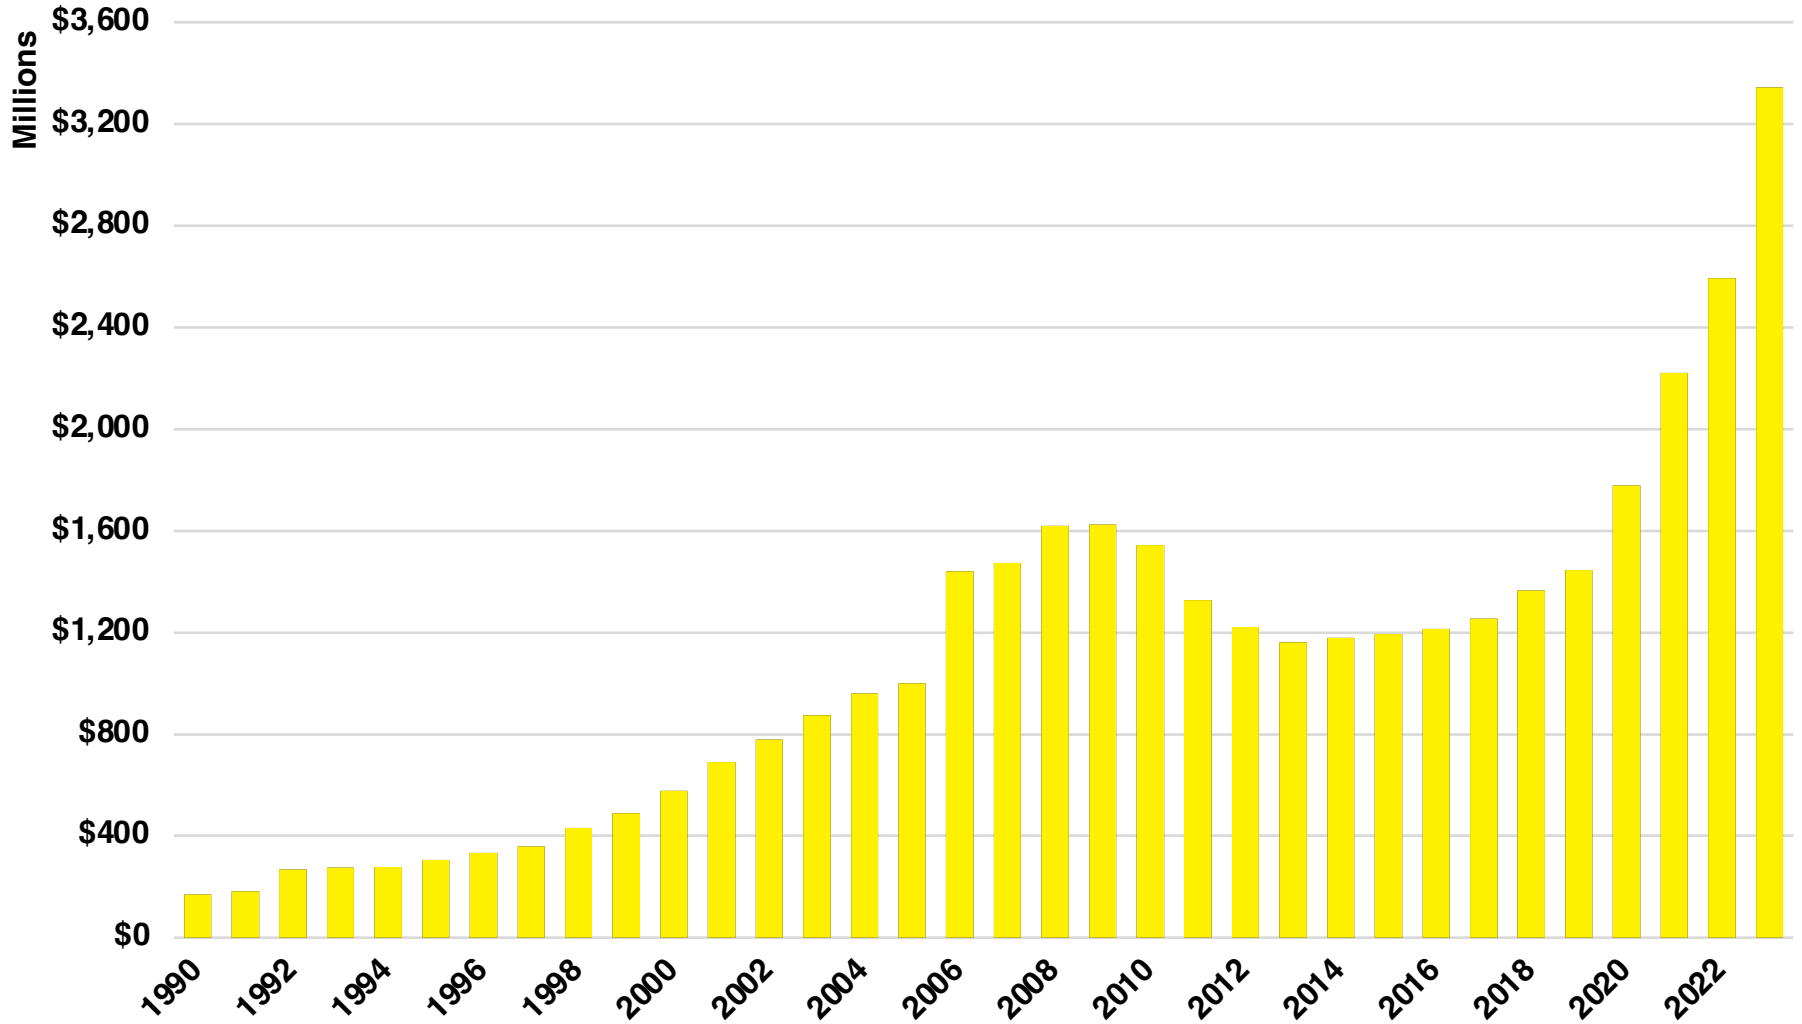

GREENE COUNTY

TAX DIGEST 40% ASSESSED VALUE

Source: Dept of Revenue Consolidated Tax Digest