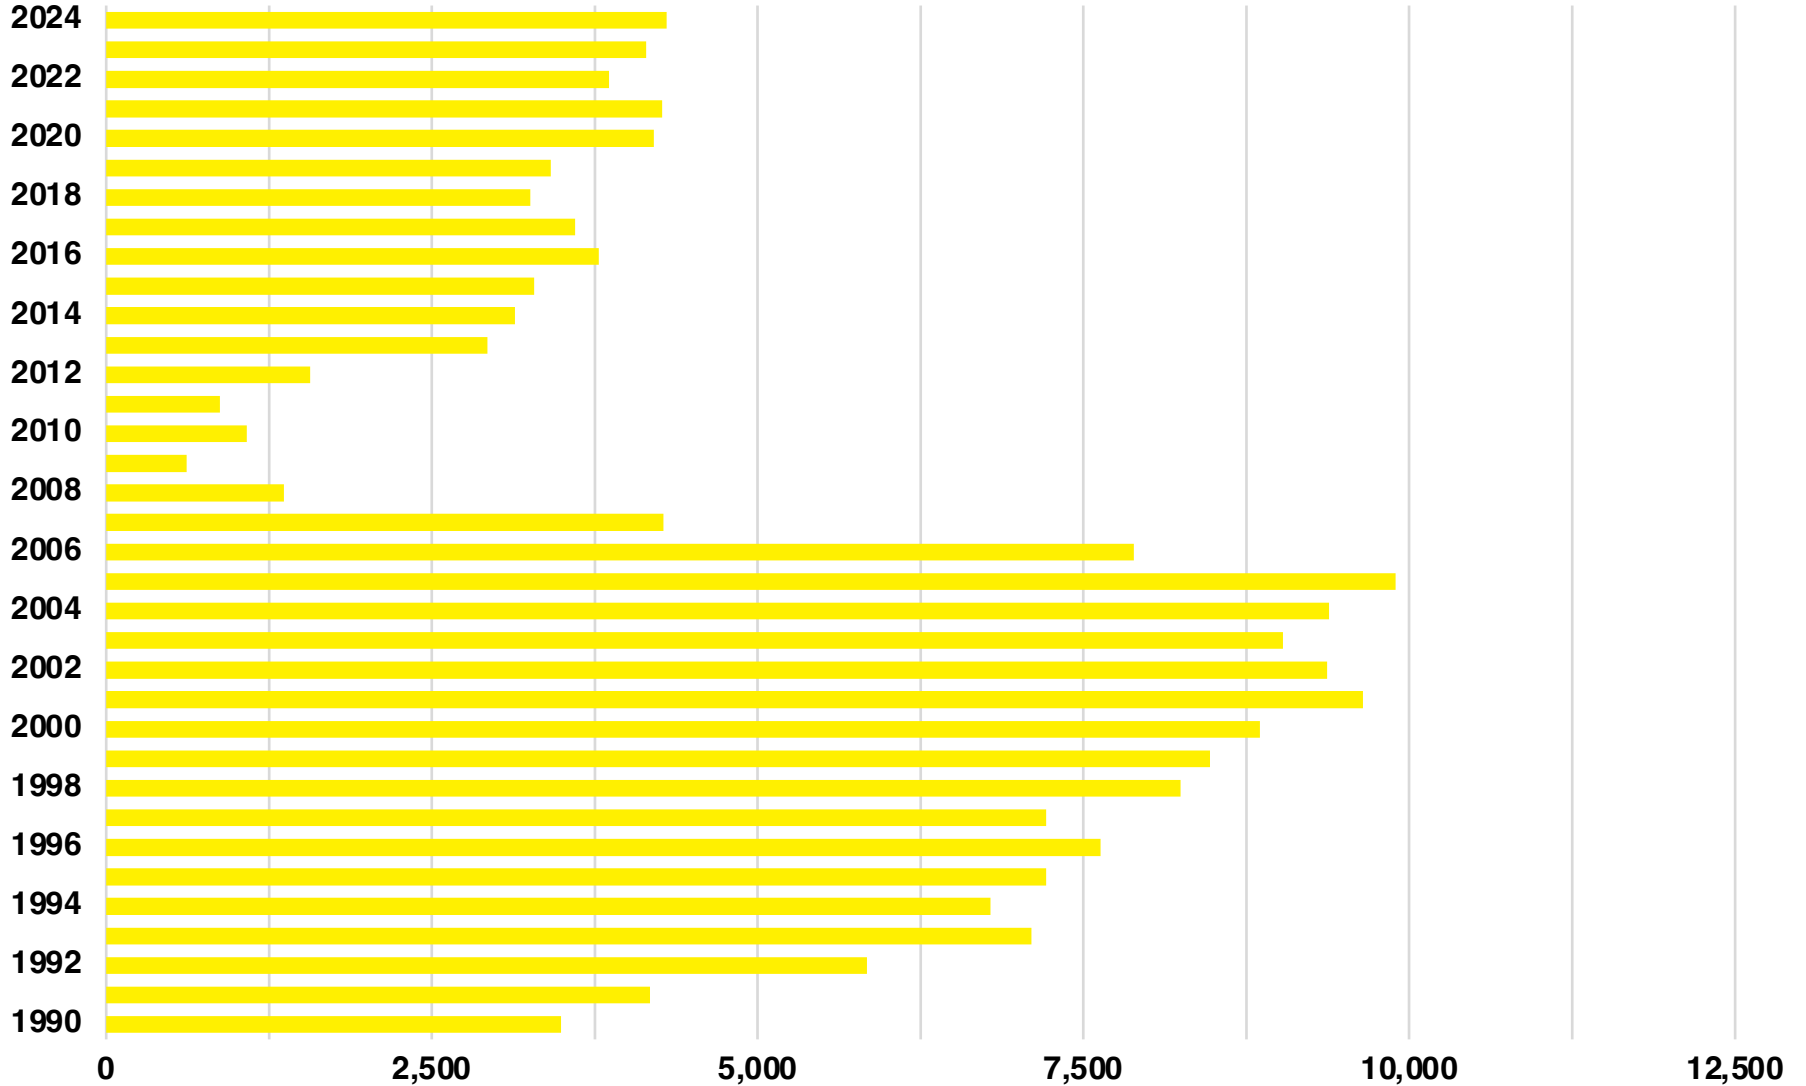

GWINNETT COUNTY

SINGLE FAMILY BUILDING PERMITS