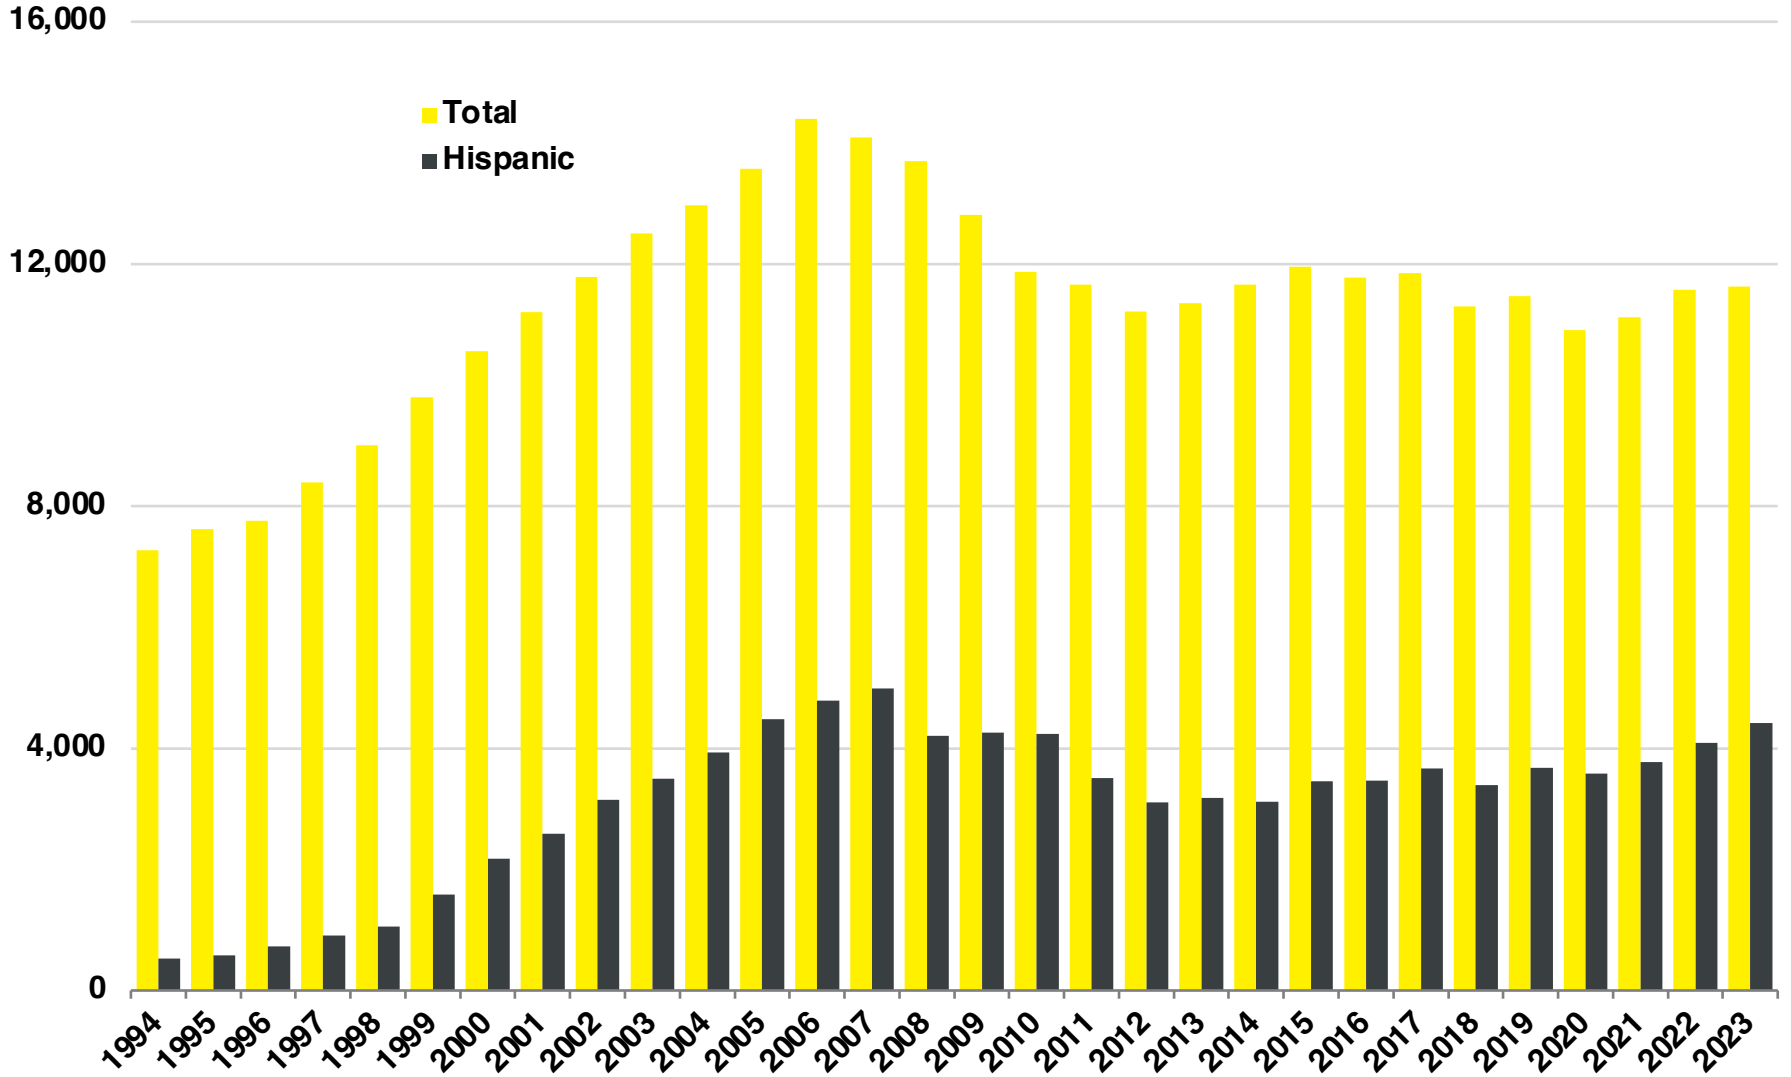

GWINNETT

GWINNETT COUNTY

EMPLOYMENT SNAPSHOT

- 496,120 RESIDENTS CURRENTLY EMPLOYED.
- 2023 UNEMPLOYMENT RATE: 2.9%
- NOV 2024 UNEMPLOYMENT RATE: 3.2%

Employment Trends

Industry Mix

Unemployment Rate Trends

GWINNETT COUNTY

HISTORICAL POPULATION

Source: US Census

GWINNETT COUNTY

2023 POPULATION BY AGE

GWINNETT COUNTY

TOTAL VS HISPANIC BIRTHS

GWINNETT COUNTY