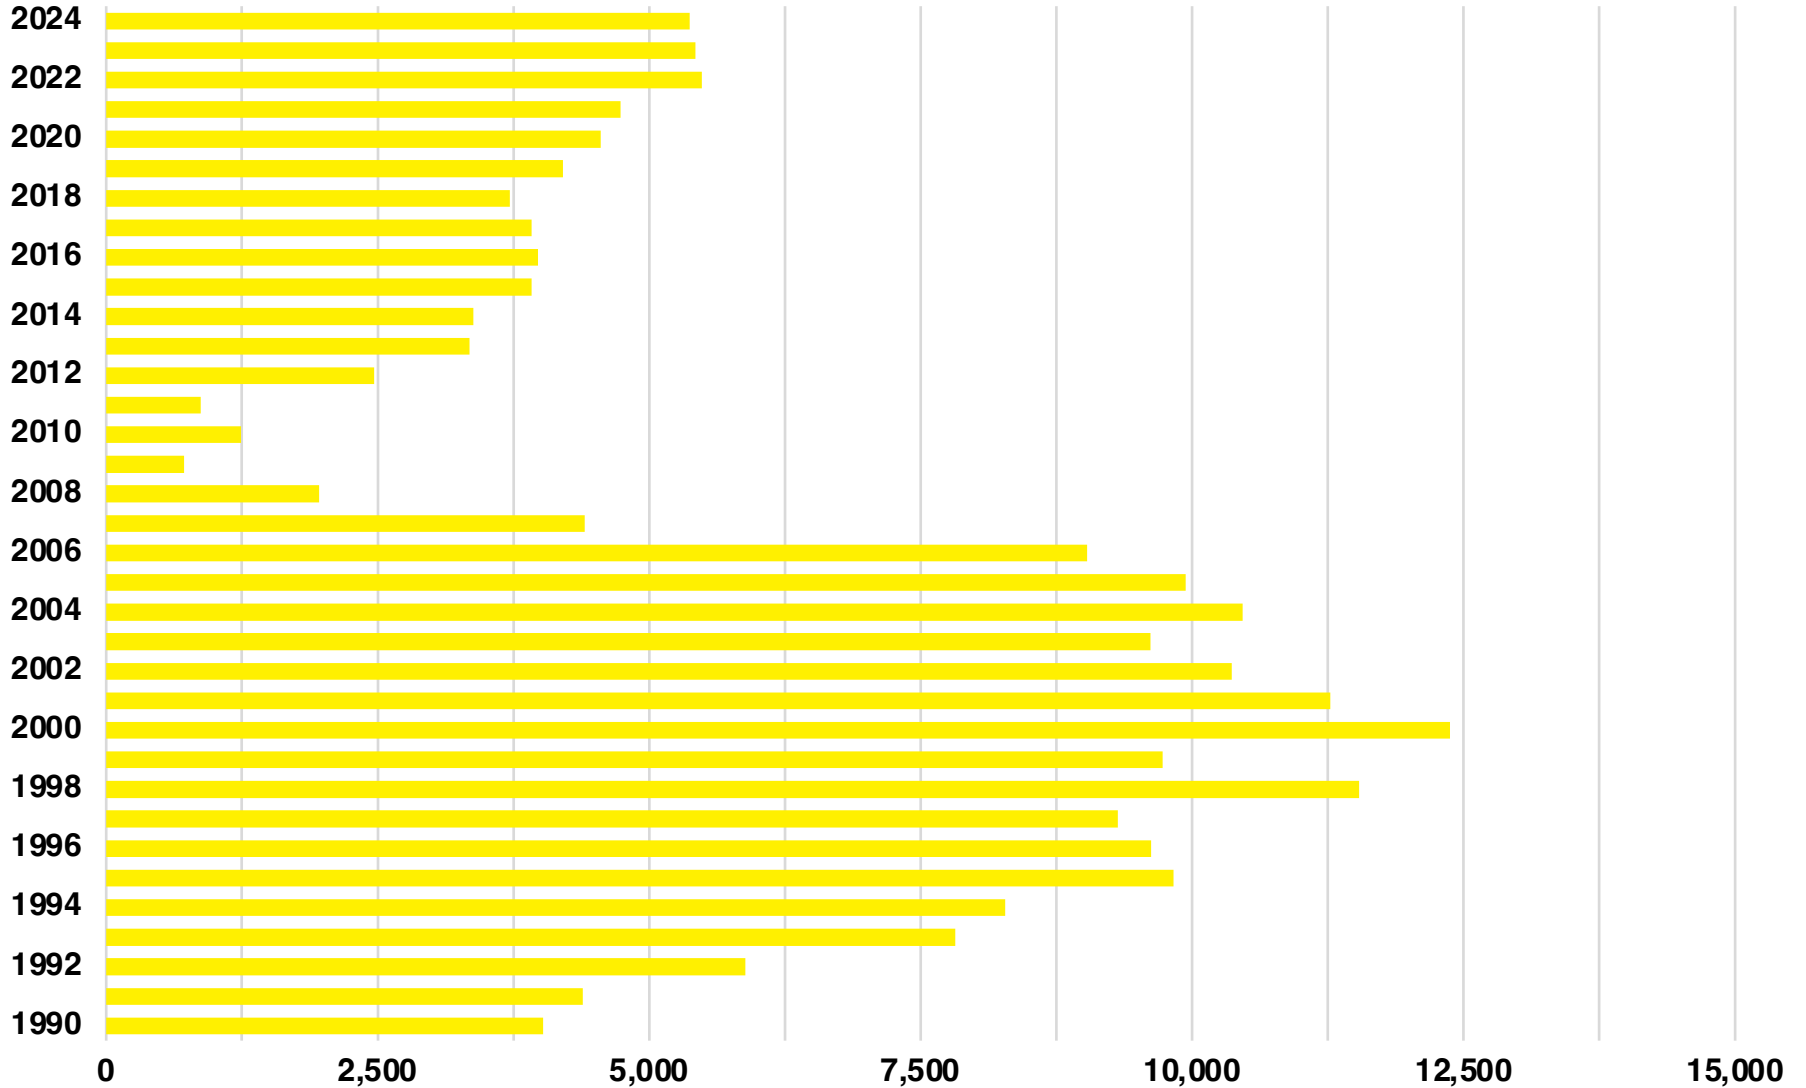

GWINNETT COUNTY

TOTAL BUILDING PERMITS