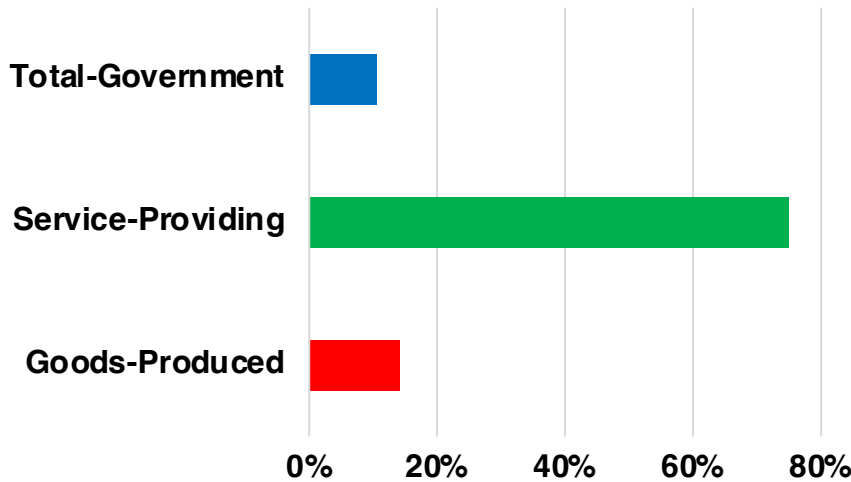

GWINNETT

GWINNETT COUNTY

EMPLOYMENT SNAPSHOT

- 496,120 RESIDENTS CURRENTLY EMPLOYED.
- 2023 UNEMPLOYMENT RATE: 2.9%
- NOV 2024 UNEMPLOYMENT RATE: 3.2%

Employment Trends

Industry Mix

Unemployment Rate Trends