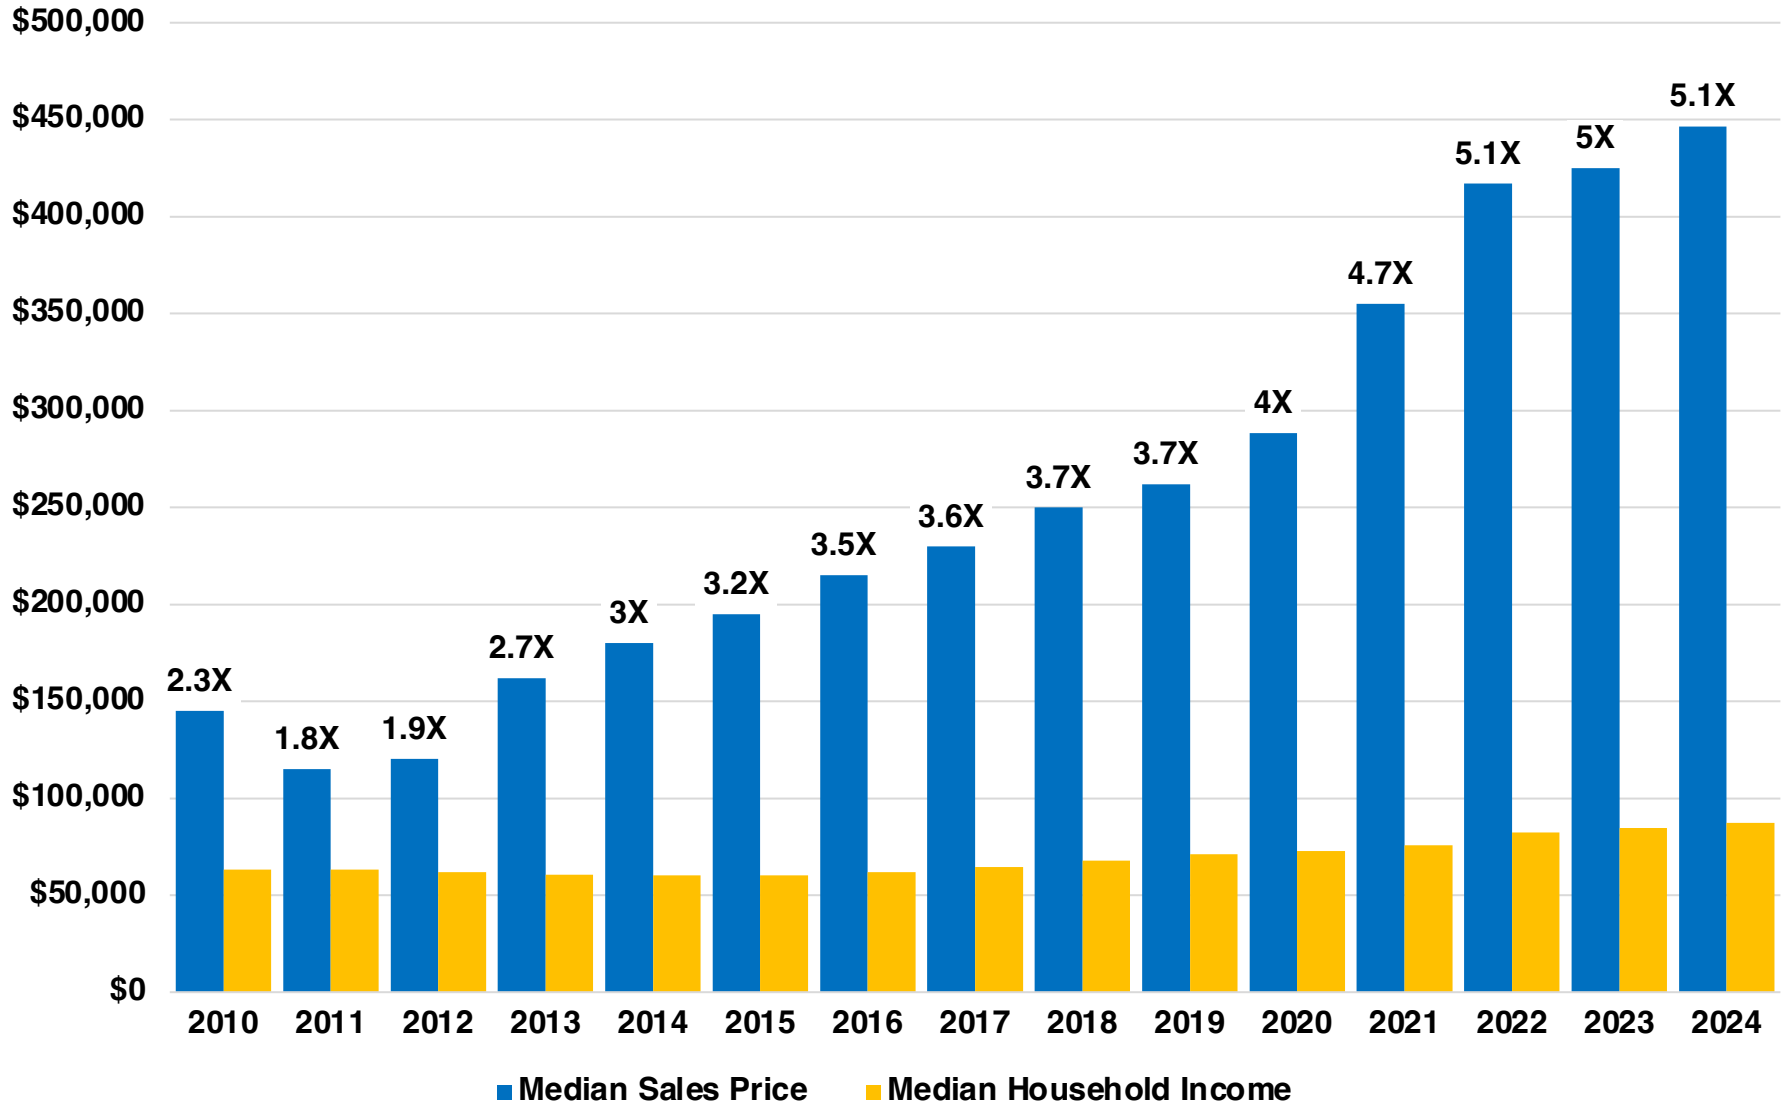

GWINNETT COUNTY

HOME BUYING DISPARITY