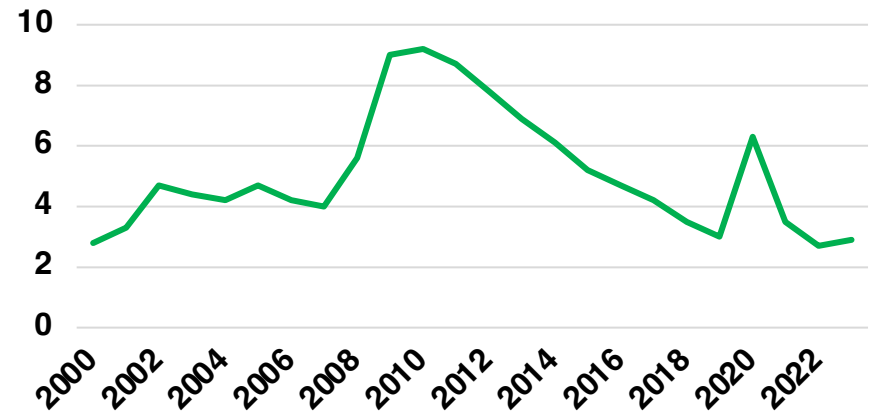

GWINNETT

GWINNETT COUNTY

EMPLOYMENT SNAPSHOT

- 496,120 RESIDENTS CURRENTLY EMPLOYED.
- 2023 UNEMPLOYMENT RATE: 2.9%
- NOV 2024 UNEMPLOYMENT RATE: 3.2%

Employment Trends

Industry Mix

Unemployment Rate Trends

GWINNETT COUNTY

HISTORICAL POPULATION

Source: US Census

GWINNETT COUNTY

2023 POPULATION BY AGE

GWINNETT COUNTY

TOTAL VS HISPANIC BIRTHS

GWINNETT COUNTY