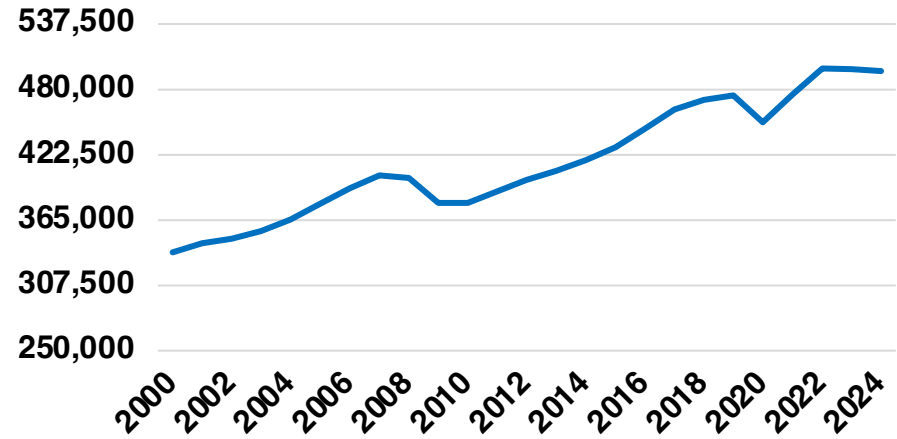

GWINNETT

GWINNETT COUNTY

EMPLOYMENT SNAPSHOT

- 496,120 RESIDENTS CURRENTLY EMPLOYED.
- 2023 UNEMPLOYMENT RATE: 2.9%
- NOV 2024 UNEMPLOYMENT RATE: 3.2%

Employment Trends

Industry Mix

Unemployment Rate Trends

GWINNETT COUNTY

HISTORICAL POPULATION

Source: US Census

GWINNETT COUNTY

2023 POPULATION BY AGE

GWINNETT COUNTY

TOTAL VS HISPANIC BIRTHS

GWINNETT COUNTY