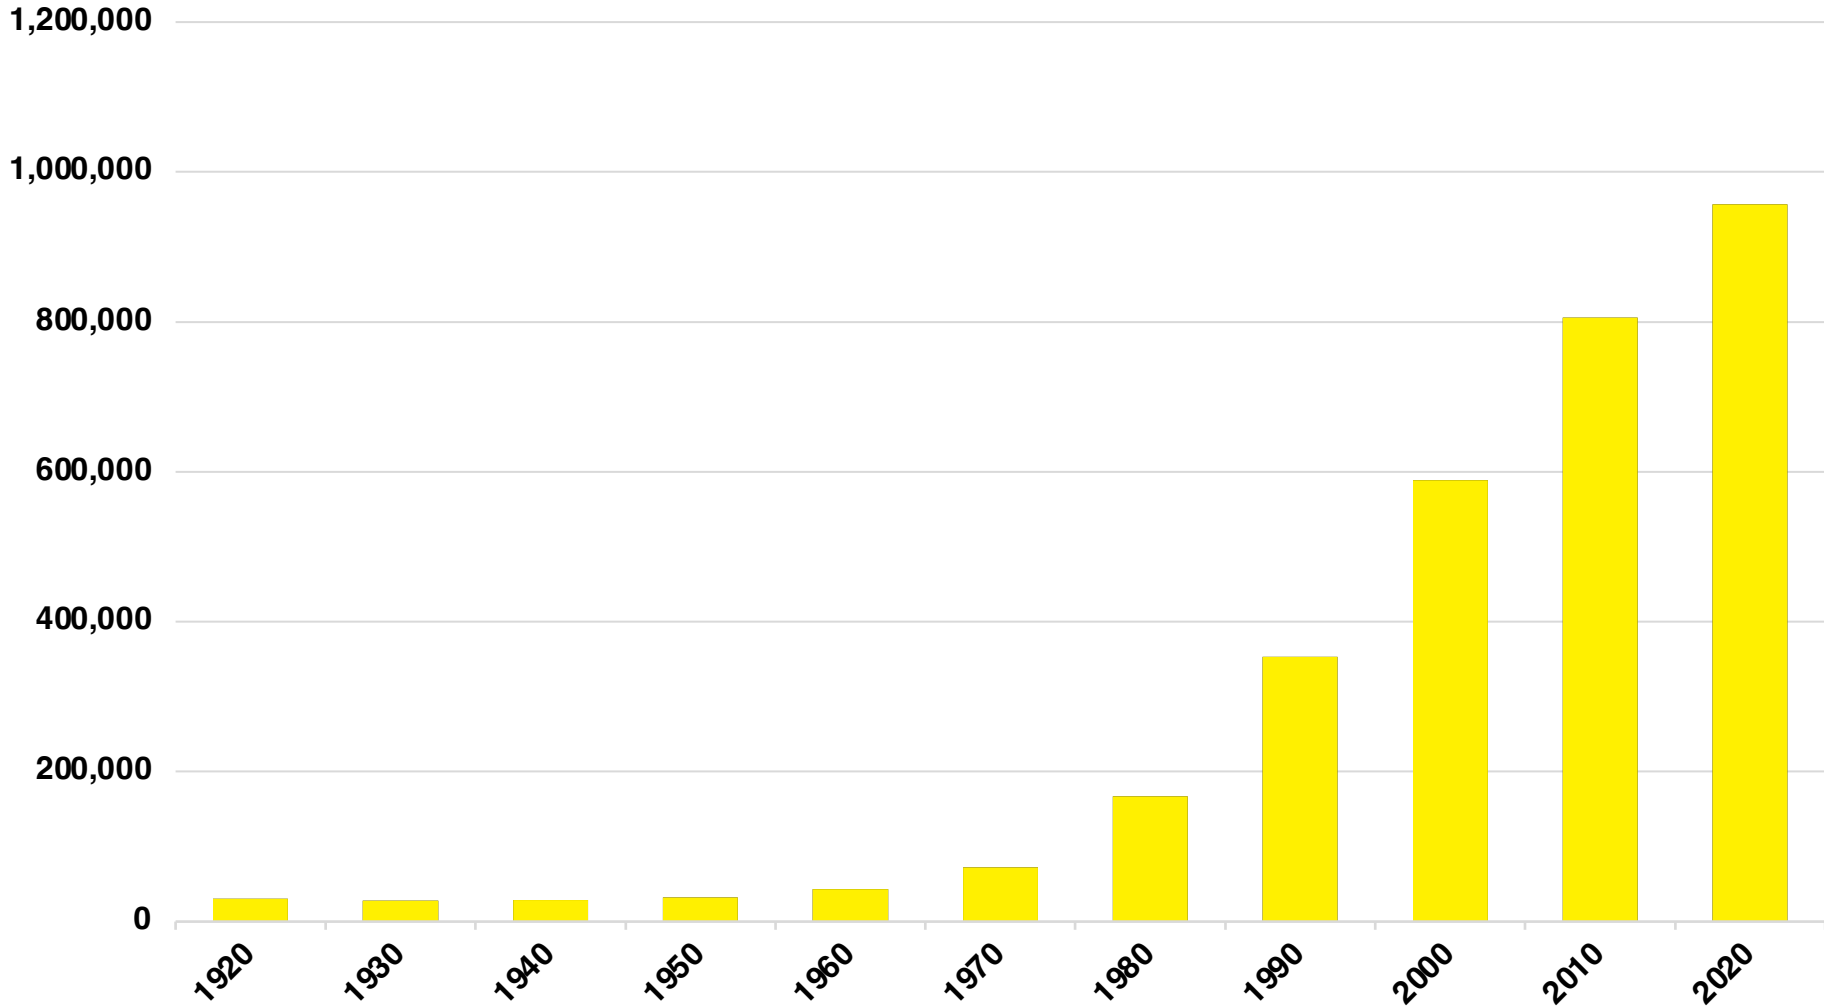

GWINNETT

GWINNETT COUNTY

EMPLOYMENT SNAPSHOT

- 496,120 RESIDENTS CURRENTLY EMPLOYED.
- 2023 UNEMPLOYMENT RATE: 2.9%
- NOV 2024 UNEMPLOYMENT RATE: 3.2%

Employment Trends

Industry Mix

Unemployment Rate Trends

GWINNETT COUNTY

HISTORICAL POPULATION

Source: US Census

GWINNETT COUNTY

2023 POPULATION BY AGE

GWINNETT COUNTY

TOTAL VS HISPANIC BIRTHS

GWINNETT COUNTY