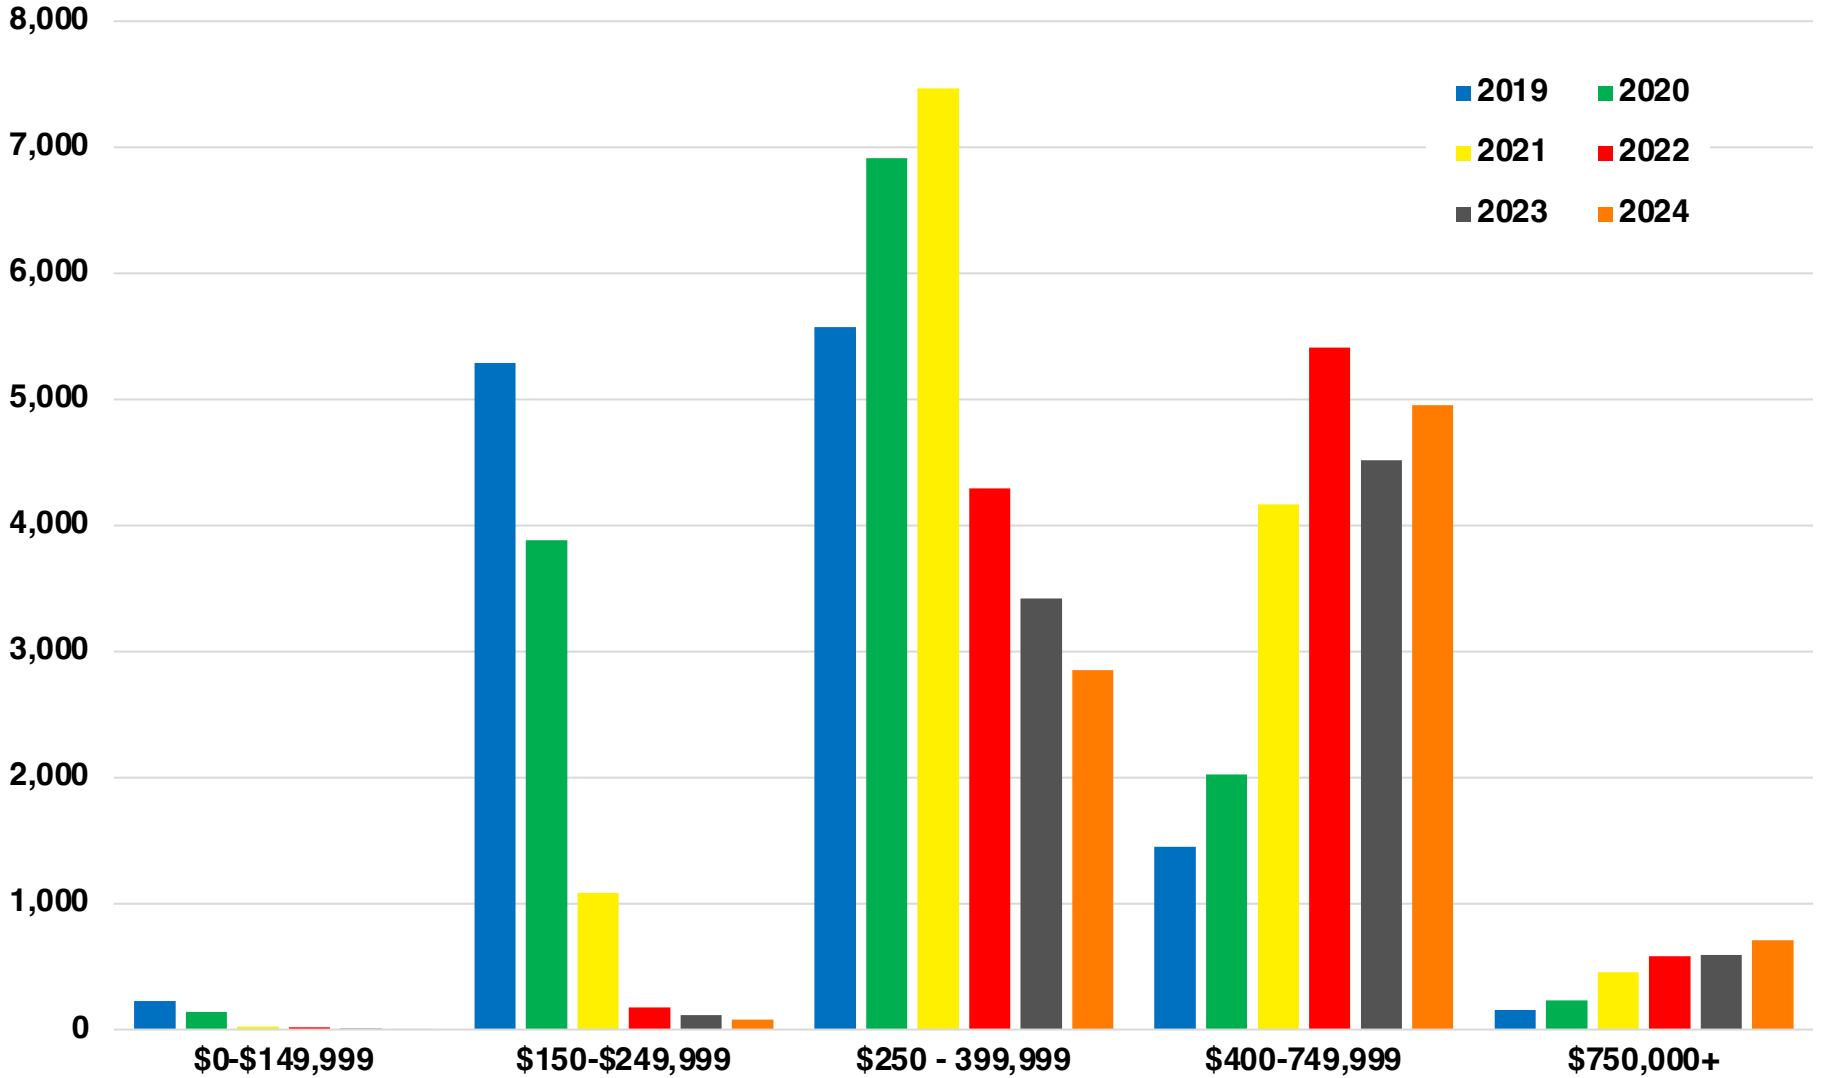

GWINNETT COUNTY

SINGLE FAMILY HOME SALES