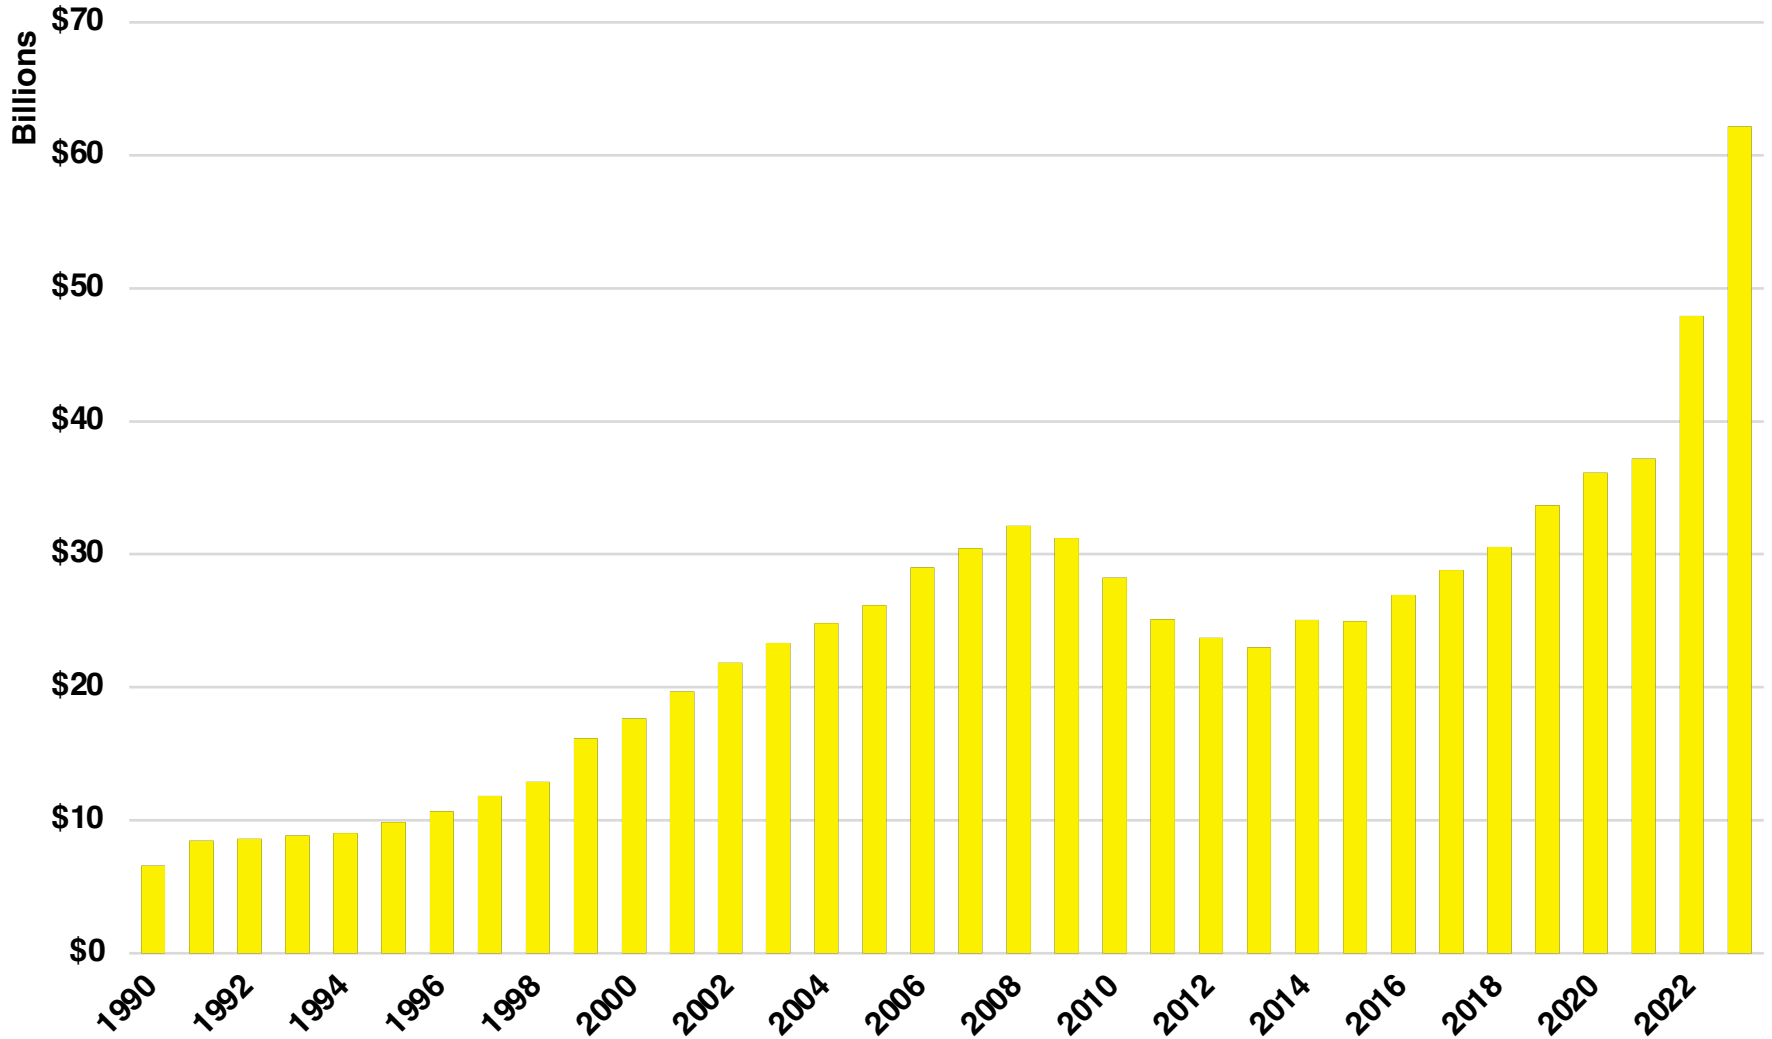

GWINNETT COUNTY

TAX DIGEST 40% ASSESSED VALUE

Source: Dept of Revenue Consolidated Tax Digest