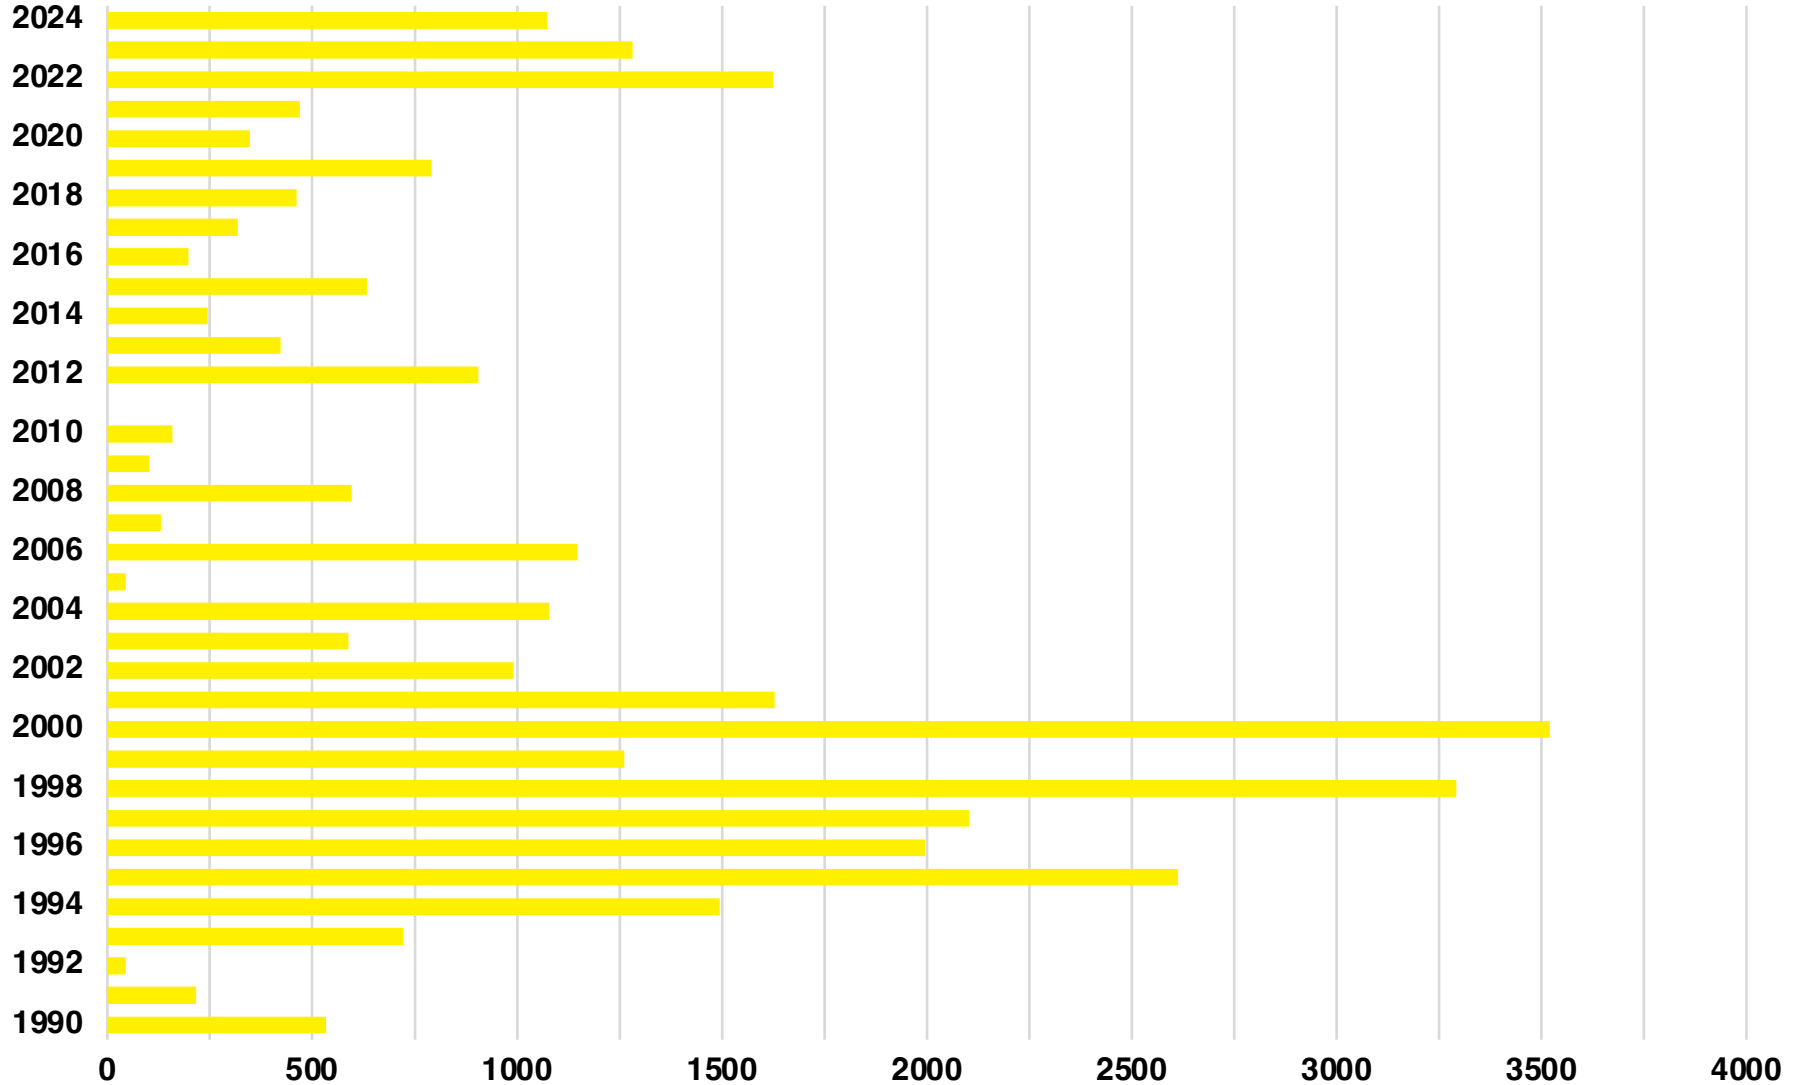

GWINNETT COUNTY

MULTI-FAMILY BUILDING PERMITS