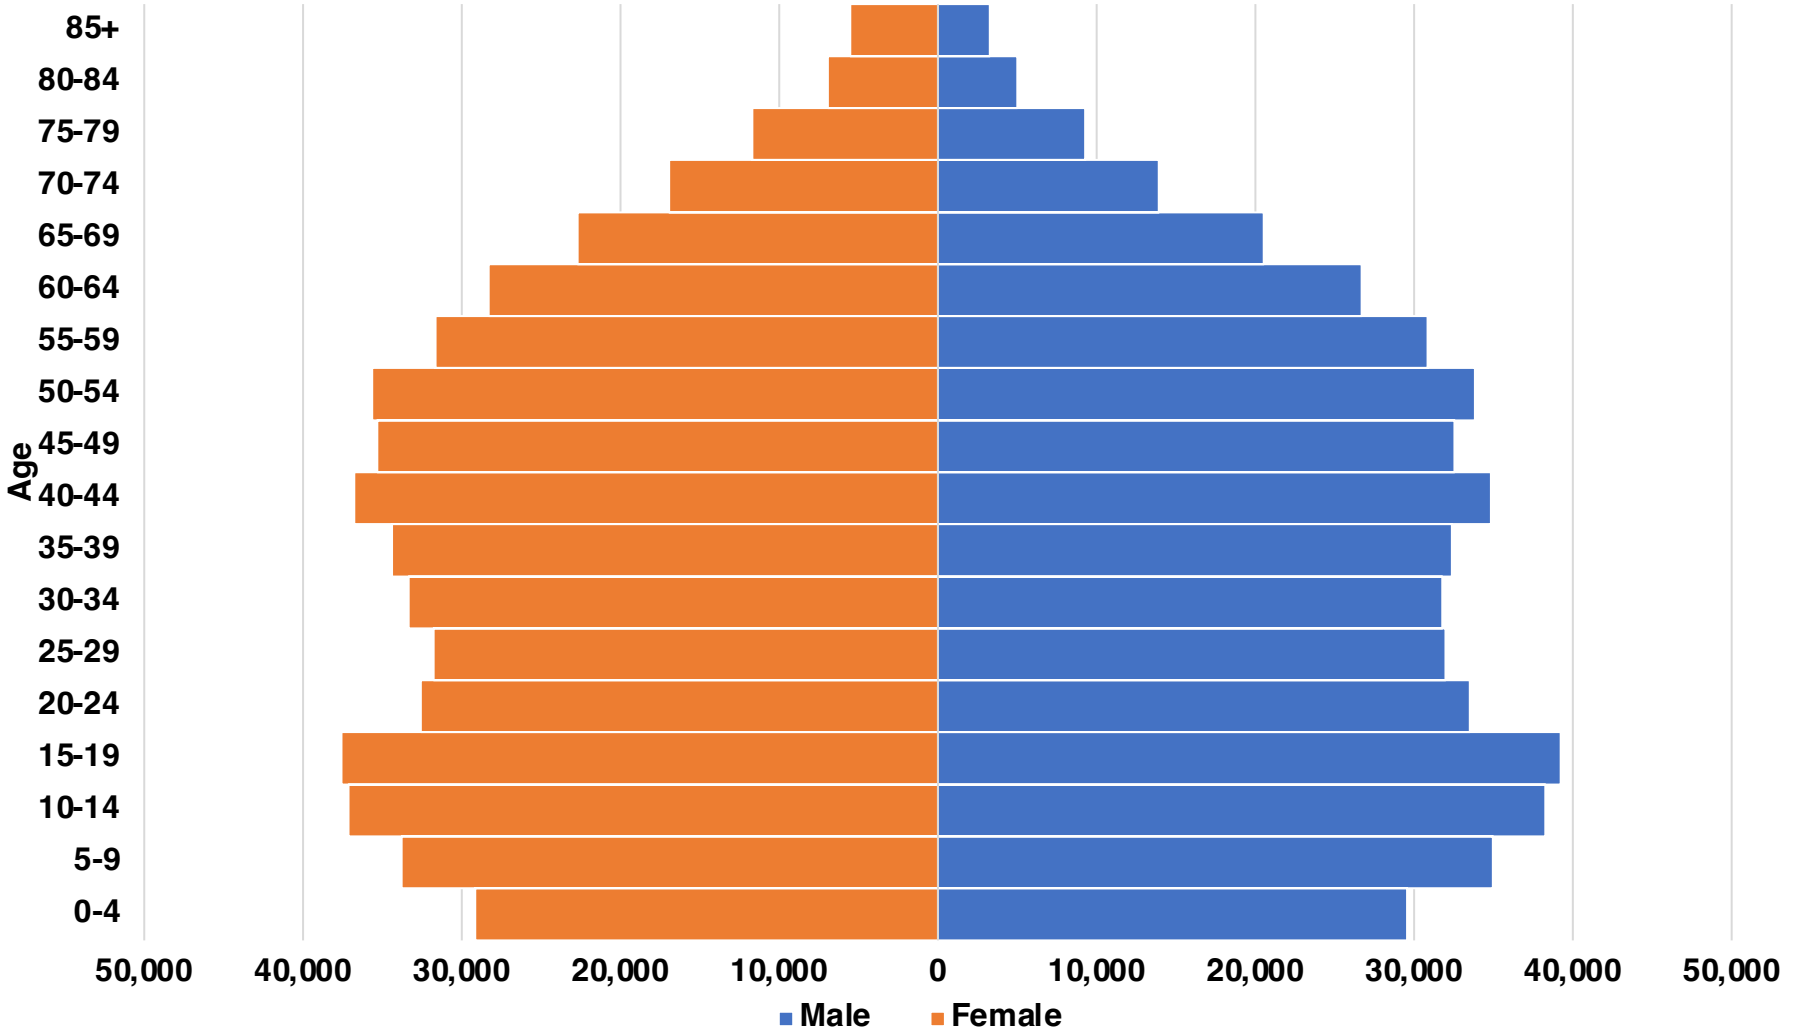

GWINNETT

GWINNETT COUNTY

EMPLOYMENT SNAPSHOT

- 496,120 RESIDENTS CURRENTLY EMPLOYED.
- 2023 UNEMPLOYMENT RATE: 2.9%
- NOV 2024 UNEMPLOYMENT RATE: 3.2%

Employment Trends

Industry Mix

Unemployment Rate Trends

GWINNETT COUNTY

HISTORICAL POPULATION

Source: US Census

GWINNETT COUNTY

2023 POPULATION BY AGE

GWINNETT COUNTY

TOTAL VS HISPANIC BIRTHS

GWINNETT COUNTY