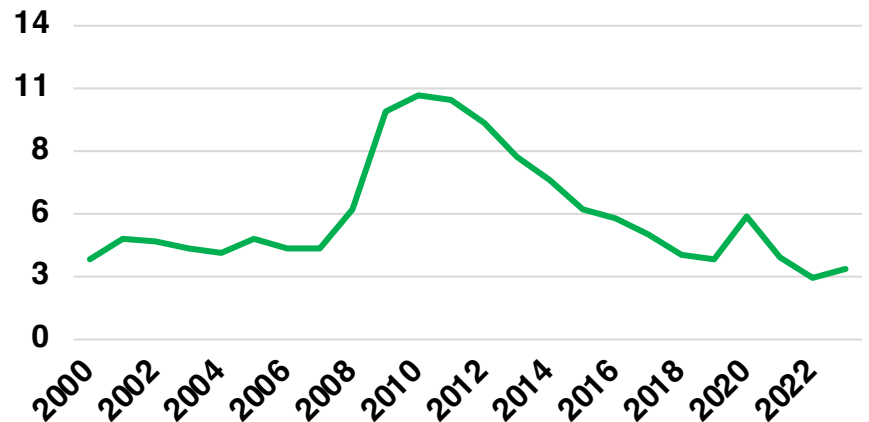

Unemployment Rate Trends