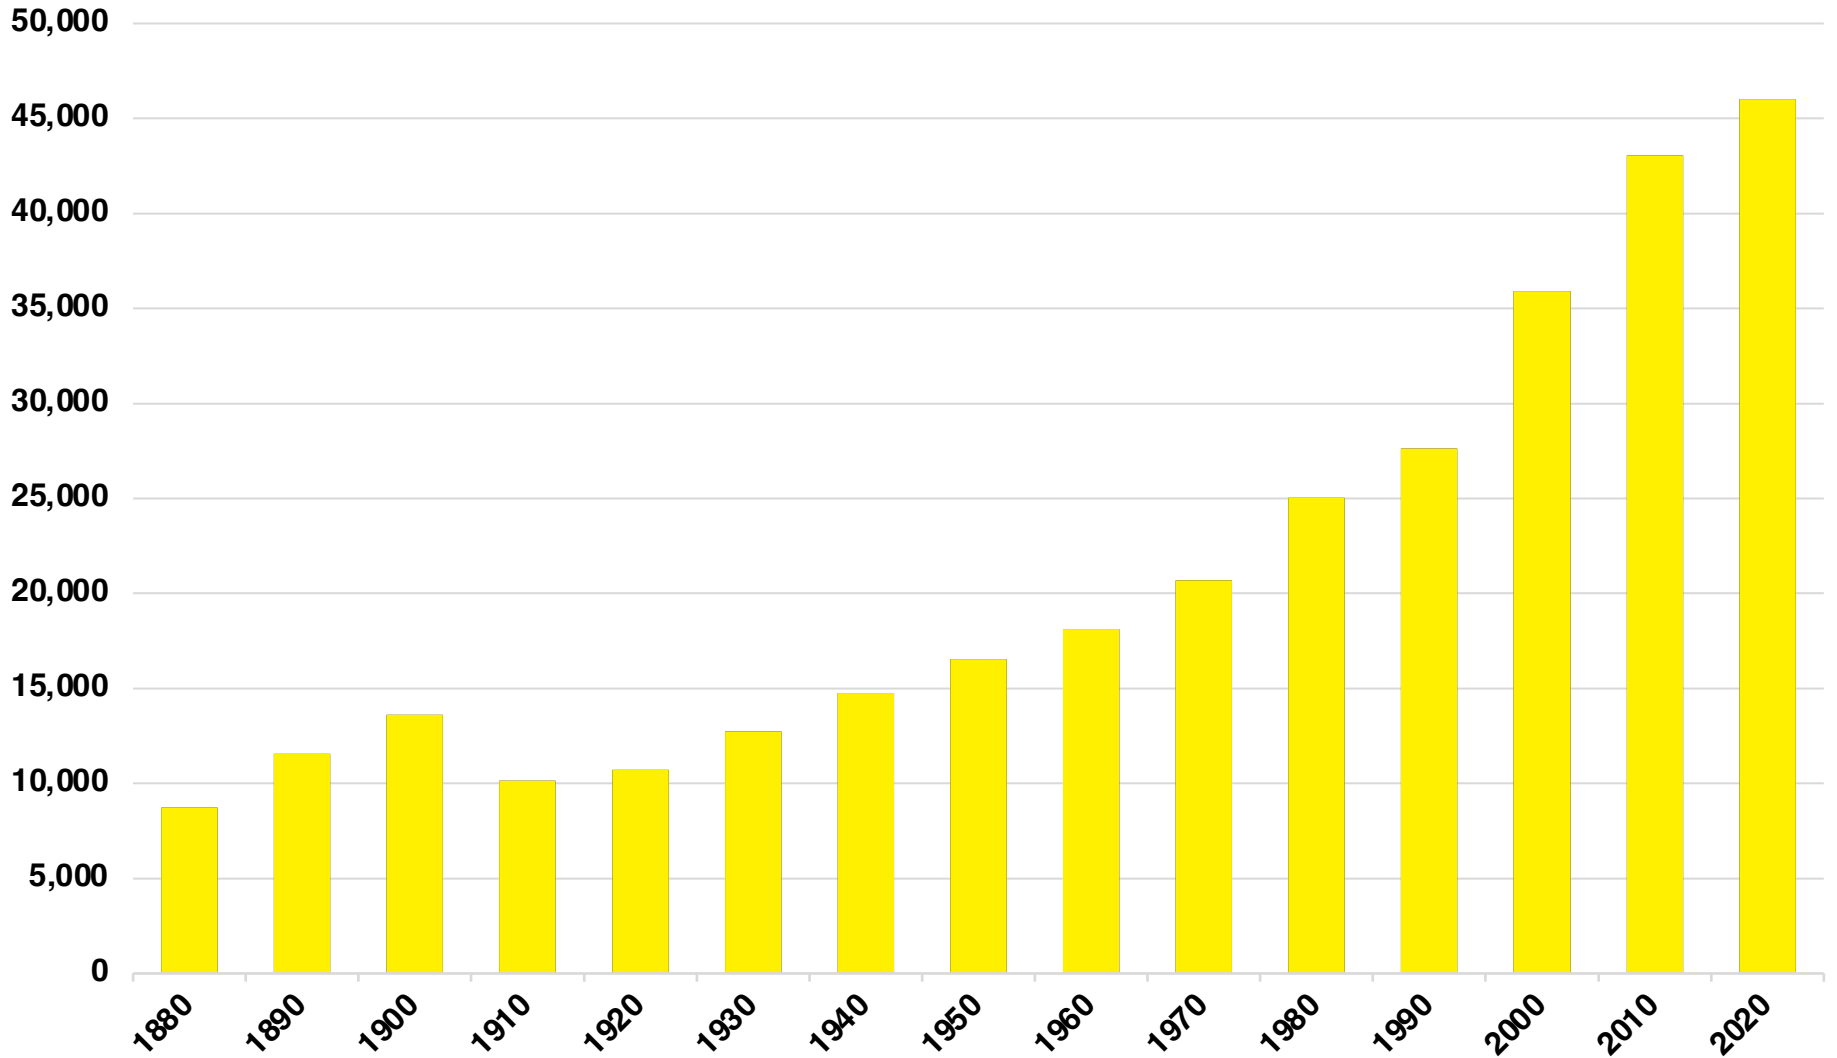

HABERSHAM COUNTY

HISTORICAL POPULATION