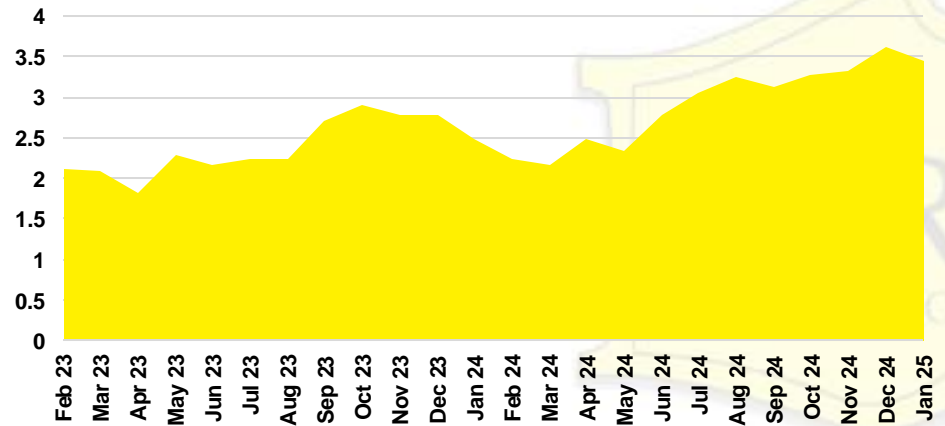

GWINNETT COUNTY INVENTORY BY PRICE POINT

HABERSHAM COUNTY QUICK N'DICATORS

HABERSHAM COUNTY SALES VOLUME VS SUPPLY

HABERSHAM COUNTY INVENTORY MONTHS OF SUPPLY

HABERSHAM COUNTY 12 MONTH AVERAGE SALES PRICE