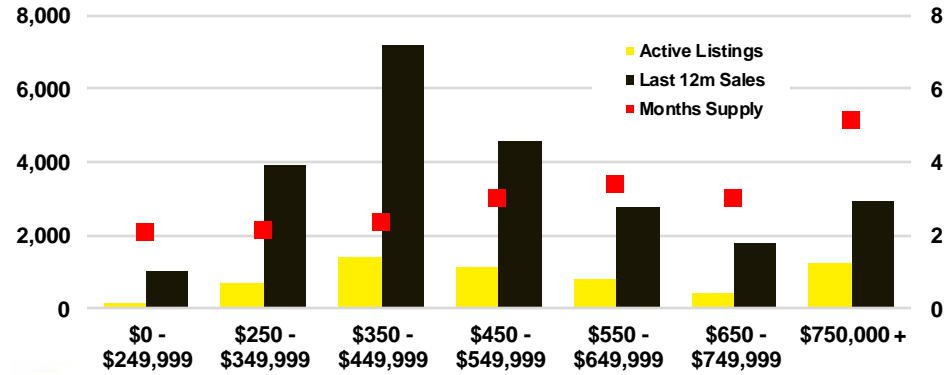

NORTH GEORGIA DEEP DIVE MARKET DATA

January 2025

January 2025

DEEP DIVE

NORTH GEORGIA QUICK N' DICATORS

NORTH GEORGIA INVENTORY MONTHS OF SUPPLY

NORTH GEORGIA SALES VOLUME VS SUPPLY

NORTH GEORGIA SALES BY PRICE POINT

WALTON COUNTY SALES BY PRICE POINT

WALTON COUNTY INVENTORY BY PRICE POINT

WHITE COUNTY QUICK N'DICATORS

WHITE COUNTY SALES VOLUME VS SUPPLY

WHITE COUNTY INVENTORY MONTHS OF SUPPLY

WHITE COUNTY 12 MONTH AVERAGE SALES PRICE