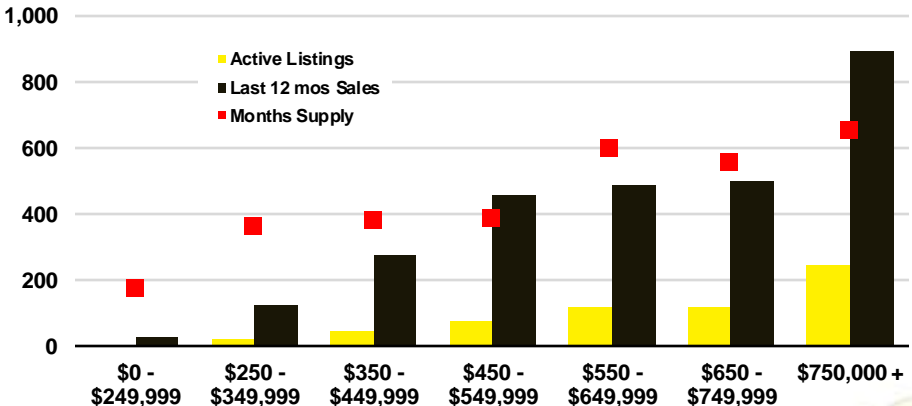

BARROW COUNTY INVENTORY BY PRICE POINT

CHEROKEE COUNTY QUICK N'DICATORS

CHEROKEE COUNTY SALES VOLUME VS SUPPLY

CHEROKEE COUNTY INVENTORY MONTHS OF SUPPLY

CHEROKEE COUNTY 12 MONTH AVERAGE SALES PRICE

CHEROKEE COUNTY SALES BY PRICE POINT

CHEROKEE COUNTY INVENTORY BY PRICE POINT

DAWSON COUNTY QUICK N'DICATORS

DAWSON COUNTY SALES VOLUME VS SUPPLY

DAWSON COUNTY INVENTORY MONTHS OF SUPPLY

DAWSON COUNTY 12 MONTH AVERAGE SALES PRICE

DAWSON COUNTY SALES BY PRICE POINT

DAWSON COUNTY INVENTORY BY PRICE POINT

FORSYTH COUNTY QUICK N'DICATORS

FORSYTH COUNTY SALES VOLUME VS SUPPLY

FORSYTH COUNTY INVENTORY MONTHS OF SUPPLY

FORSYTH COUNTY 12 MONTH AVERAGE SALES PRICE

FORSYTH COUNTY SALES BY PRICE POINT