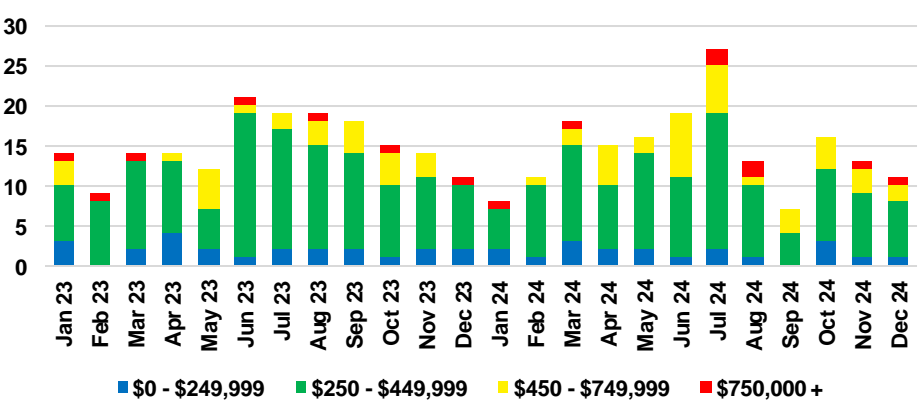

NORTH GEORGIA INVENTORY BY PRICE POINT

BANKS COUNTY QUICK N'DICATORS

BANKS COUNTY SALES VOLUME VS SUPPLY

BANKS COUNTY INVENTORY MONTHS OF SUPPLY

BANKS COUNTY 12 MONTH AVERAGE SALES PRICE

BANKS COUNTY SALES BY PRICE POINT

BANKS COUNTY INVENTORY BY PRICE POINT

BARROW COUNTY QUICK N'DICATORS

BARROW COUNTY SALES VOLUME VS SUPPLY

BARROW COUNTY INVENTORY MONTHS OF SUPPLY

BARROW COUNTY 12 MONTH AVERAGE SALES PRICE

BARROW COUNTY SALES BY PRICE POINT