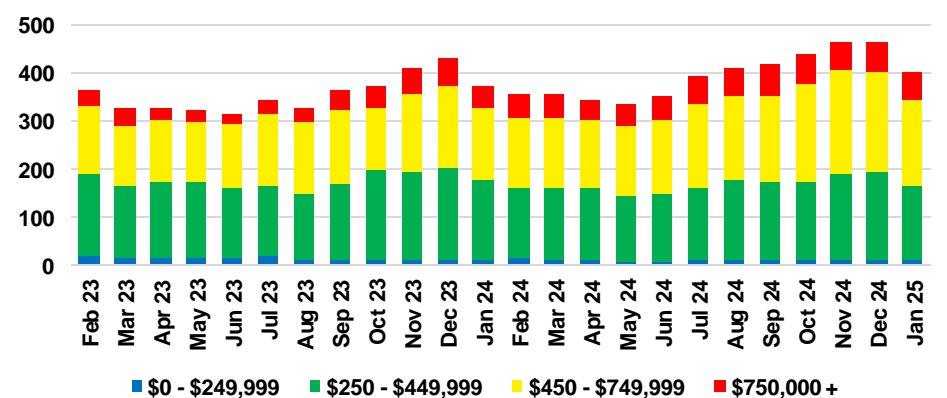

WALTON COUNTY INVENTORY BY PRICE POINT