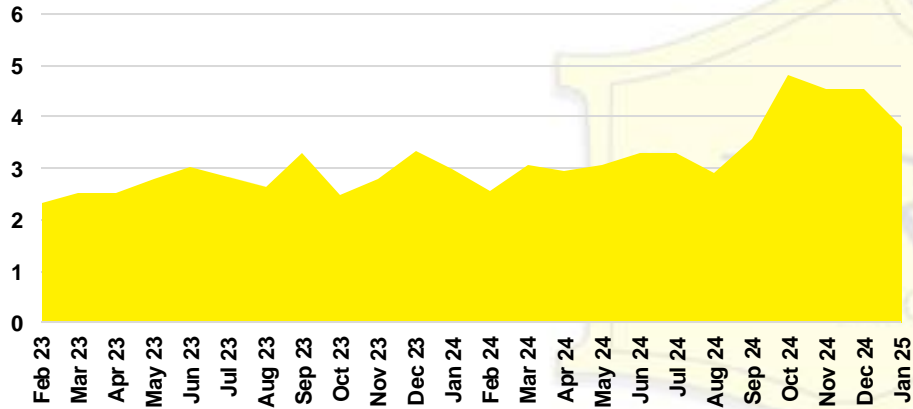

NORTH GEORGIA INVENTORY BY PRICE POINT

BANKS COUNTY QUICK N'DICATORS

BANKS COUNTY SALES VOLUME VS SUPPLY

BANKS COUNTY INVENTORY MONTHS OF SUPPLY

BANKS COUNTY 12 MONTH AVERAGE SALES PRICE

BANKS COUNTY SALES BY PRICE POINT

BANKS COUNTY INVENTORY BY PRICE POINT

BARROW COUNTY QUICK N'DICATORS

BARROW COUNTY SALES VOLUME VS SUPPLY

BARROW COUNTY INVENTORY MONTHS OF SUPPLY

BARROW COUNTY 12 MONTH AVERAGE SALES PRICE

BARROW COUNTY SALES BY PRICE POINT