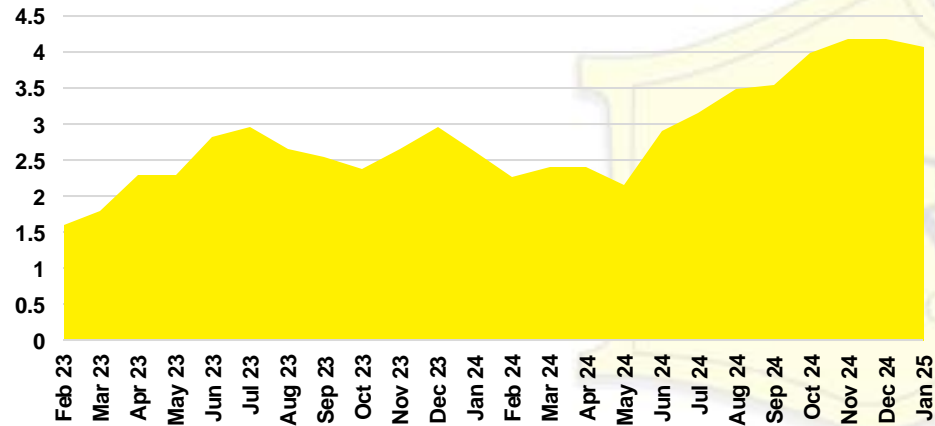

RABUN COUNTY SALES BY PRICE POINT

RABUN COUNTY INVENTORY BY PRICE POINT

STEPHENS COUNTY QUICK N' DICATORS

STEPHENS COUNTY SALES VOLUME VS SUPPLY

STEPHENS COUNTY INVENTORY MONTHS OF SUPPLY

STEPHENS COUNTY 12 MONTH AVERAGE SALES PRICE