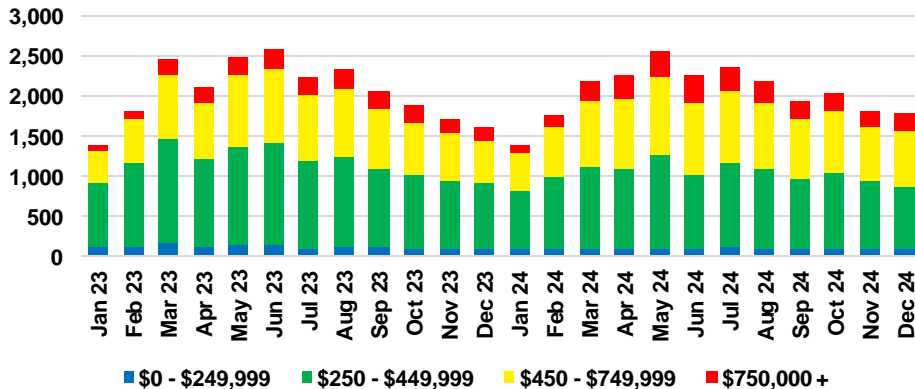

NORTH GEORGIA DEEP DIVE MARKET DATA

January 2025

January 2025

DEEP DIVE

NORTH GEORGIA QUICK N' DICATORS

NORTH GEORGIA INVENTORY MONTHS OF SUPPLY

NORTH GEORGIA SALES VOLUME VS SUPPLY

NORTH GEORGIA SALES BY PRICE POINT