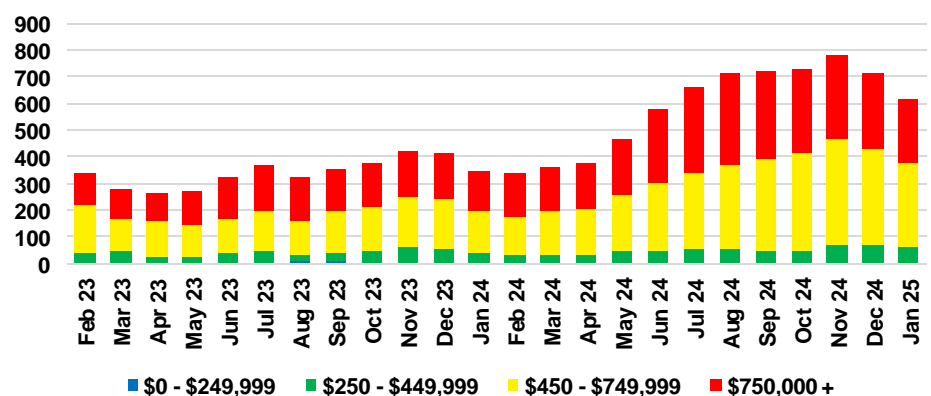

FORSYTH COUNTY INVENTORY BY PRICE POINT