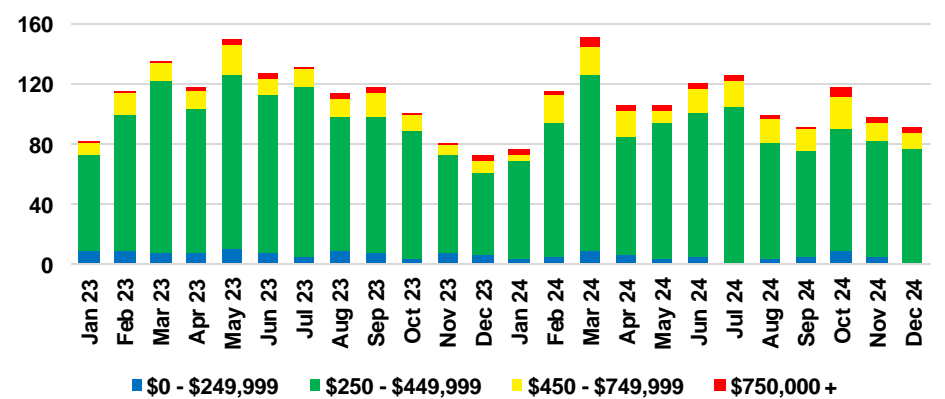

BANKS COUNTY INVENTORY BY PRICE POINT

BARROW COUNTY QUICK N'DICATORS

BARROW COUNTY SALES VOLUME VS SUPPLY

BARROW COUNTY INVENTORY MONTHS OF SUPPLY

BARROW COUNTY 12 MONTH AVERAGE SALES PRICE

BARROW COUNTY SALES BY PRICE POINT

BARROW COUNTY INVENTORY BY PRICE POINT

CHEROKEE COUNTY QUICK N'DICATORS

CHEROKEE COUNTY SALES VOLUME VS SUPPLY

CHEROKEE COUNTY INVENTORY MONTHS OF SUPPLY

CHEROKEE COUNTY 12 MONTH AVERAGE SALES PRICE

CHEROKEE COUNTY SALES BY PRICE POINT