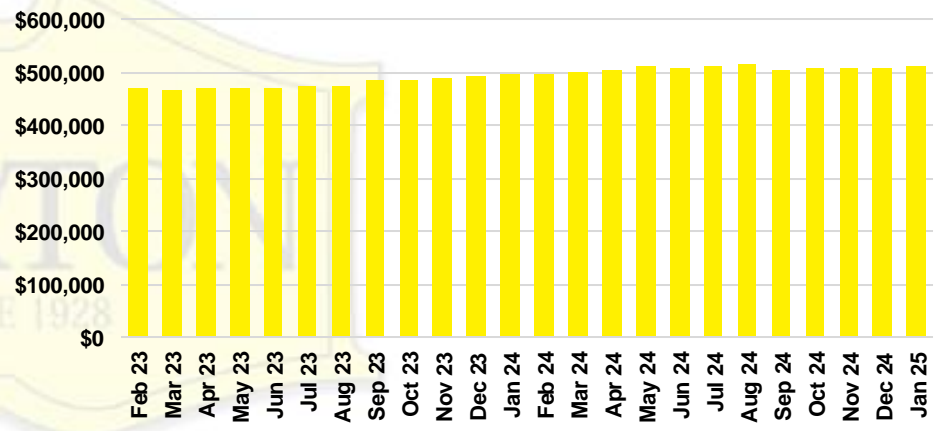

HABERSHAM COUNTY SALES BY PRICE POINT

HABERSHAM COUNTY INVENTORY BY PRICE POINT

HALL COUNTY QUICK N'DICATORS

HALL COUNTY SALES VOLUME VS SUPPLY

HALL COUNTY INVENTORY MONTHS OF SUPPLY

HALL COUNTY 12 MONTH AVERAGE SALES PRICE