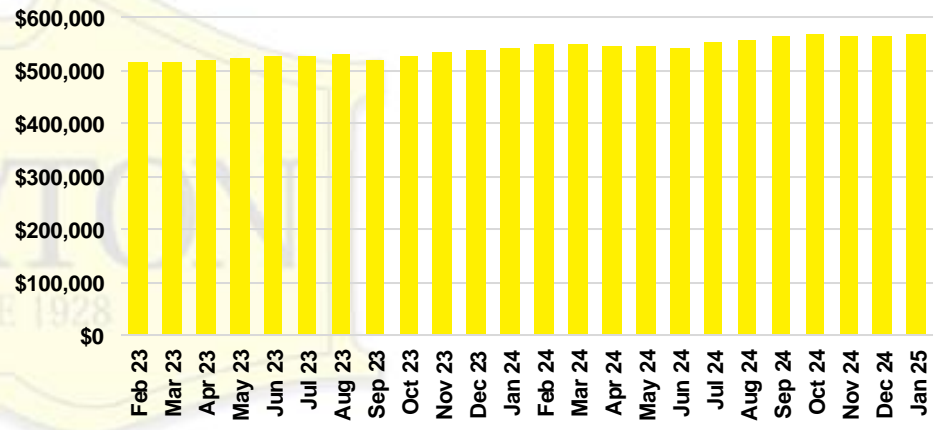

CHEROKEE COUNTY INVENTORY BY PRICE POINT

DAWSON COUNTY QUICK N'DICATORS

DAWSON COUNTY SALES VOLUME VS SUPPLY

DAWSON COUNTY INVENTORY MONTHS OF SUPPLY

DAWSON COUNTY 12 MONTH AVERAGE SALES PRICE

DAWSON COUNTY SALES BY PRICE POINT

DAWSON COUNTY INVENTORY BY PRICE POINT

FORSYTH COUNTY QUICK N'DICATORS

FORSYTH COUNTY SALES VOLUME VS SUPPLY

FORSYTH COUNTY INVENTORY MONTHS OF SUPPLY

FORSYTH COUNTY 12 MONTH AVERAGE SALES PRICE

FORSYTH COUNTY SALES BY PRICE POINT