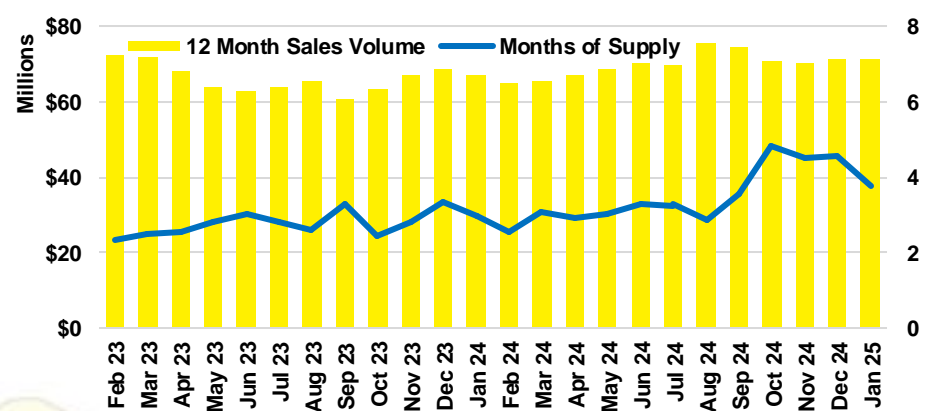

BANKS COUNTY SALES VOLUME VS SUPPLY