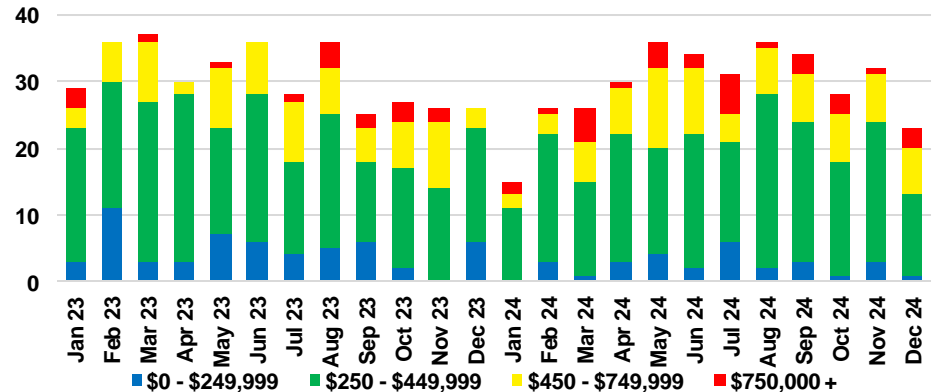

LUMPKIN COUNTY SALES BY PRICE POINT