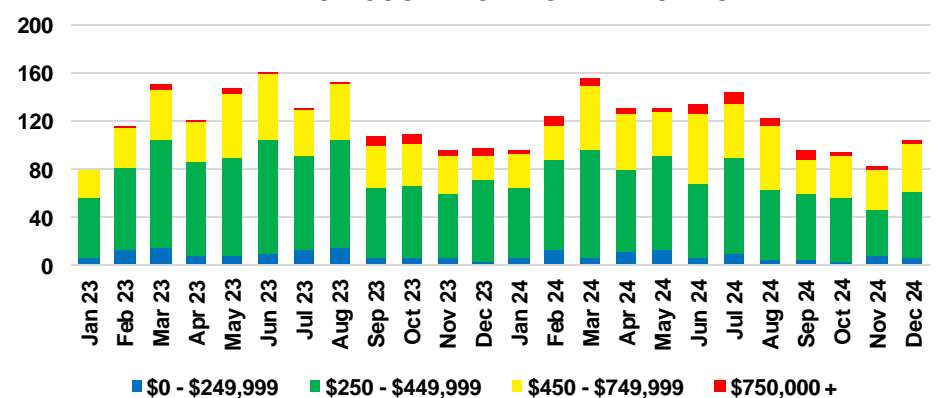

RABUN COUNTY SALES BY PRICE POINT

RABUN COUNTY INVENTORY BY PRICE POINT

STEPHENS COUNTY QUICK N' DICATORS

STEPHENS COUNTY SALES VOLUME VS SUPPLY

STEPHENS COUNTY INVENTORY MONTHS OF SUPPLY

STEPHENS COUNTY 12 MONTH AVERAGE SALES PRICE

STEPHENS COUNTY SALES BY PRICE POINT

STEPHENS COUNTY INVENTORY BY PRICE POINT

WALTON COUNTY QUICK N'DICATORS

WALTON COUNTY SALES VOLUME VS SUPPLY

WALTON COUNTY INVENTORY MONTHS OF SUPPLY

WALTON COUNTY 12 MONTH AVERAGE SALES PRICE

WALTON COUNTY SALES BY PRICE POINT

WALTON COUNTY INVENTORY BY PRICE POINT

WHITE COUNTY QUICK N'DICATORS

WHITE COUNTY SALES VOLUME VS SUPPLY

WHITE COUNTY INVENTORY MONTHS OF SUPPLY

WHITE COUNTY 12 MONTH AVERAGE SALES PRICE