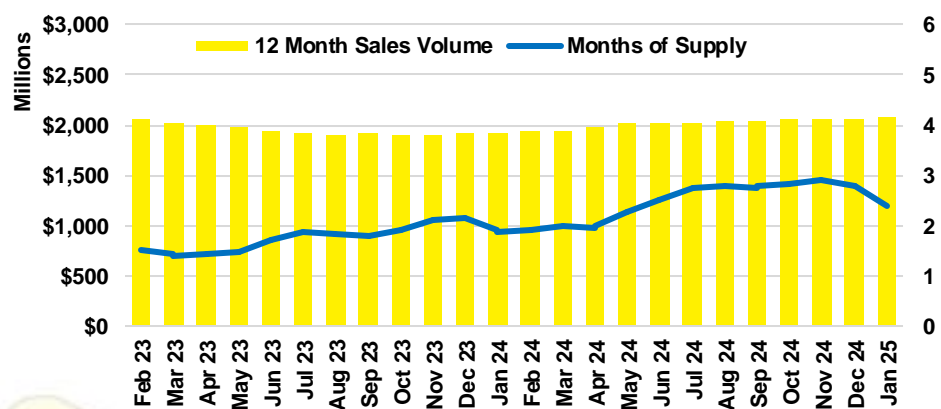

BANKS COUNTY INVENTORY BY PRICE POINT

BARROW COUNTY QUICK N'DICATORS

BARROW COUNTY SALES VOLUME VS SUPPLY

BARROW COUNTY INVENTORY MONTHS OF SUPPLY

BARROW COUNTY 12 MONTH AVERAGE SALES PRICE

BARROW COUNTY SALES BY PRICE POINT

BARROW COUNTY INVENTORY BY PRICE POINT

CHEROKEE COUNTY QUICK N'DICATORS

CHEROKEE COUNTY SALES VOLUME VS SUPPLY

CHEROKEE COUNTY INVENTORY MONTHS OF SUPPLY

CHEROKEE COUNTY 12 MONTH AVERAGE SALES PRICE

CHEROKEE COUNTY SALES BY PRICE POINT