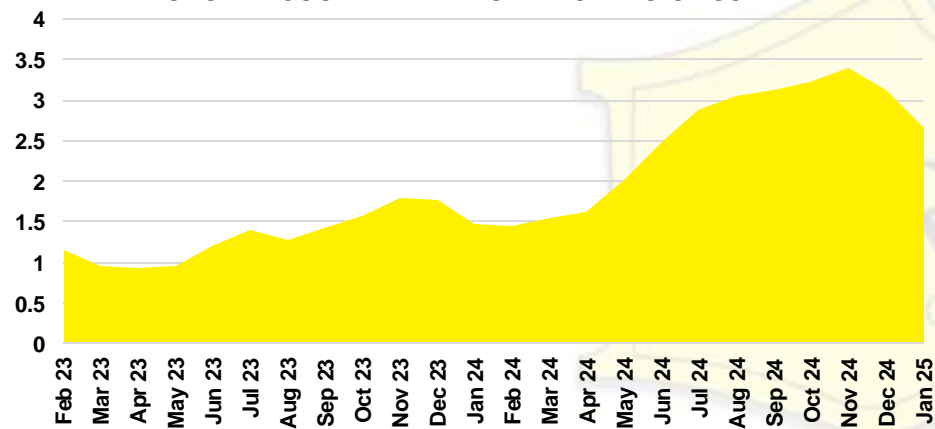

DAWSON COUNTY INVENTORY BY PRICE POINT

FORSYTH COUNTY QUICK N'DICATORS

FORSYTH COUNTY SALES VOLUME VS SUPPLY

FORSYTH COUNTY INVENTORY MONTHS OF SUPPLY

FORSYTH COUNTY 12 MONTH AVERAGE SALES PRICE

FORSYTH COUNTY SALES BY PRICE POINT