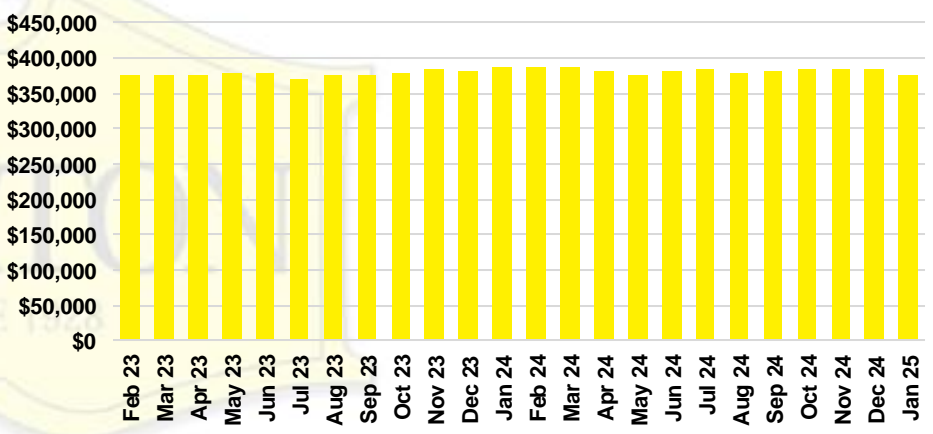

WALTON COUNTY SALES BY PRICE POINT

WALTON COUNTY INVENTORY BY PRICE POINT

WHITE COUNTY QUICK N'DICATORS

WHITE COUNTY SALES VOLUME VS SUPPLY

WHITE COUNTY INVENTORY MONTHS OF SUPPLY

WHITE COUNTY 12 MONTH AVERAGE SALES PRICE

WHITE COUNTY SALES BY PRICE POINT

WHITE COUNTY INVENTORY BY PRICE POINT