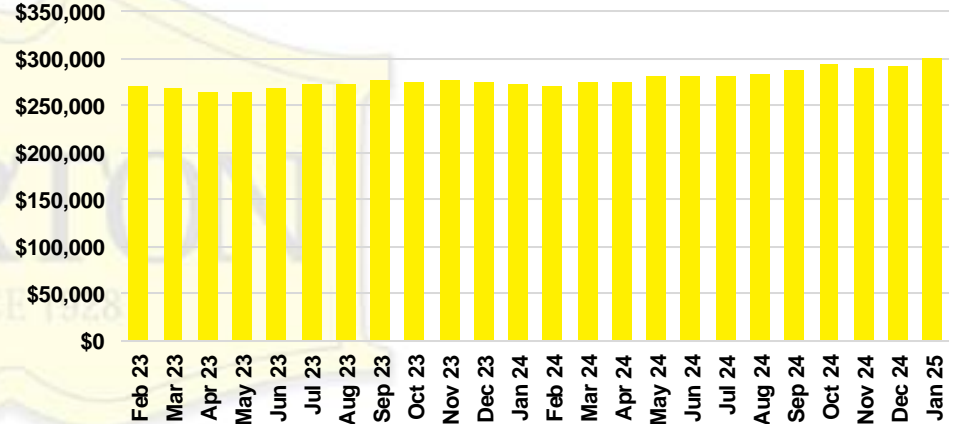

FORSYTH COUNTY INVENTORY BY PRICE POINT

FRANKLIN COUNTY QUICK N'DICATORS

FRANKLIN COUNTY SALES VOLUME VS SUPPLY

FRANKLIN COUNTY INVENTORY MONTHS OF SUPPLY

FRANKLIN COUNTY 12 MONTH AVERAGE SALES PRICE

FRANKLIN COUNTY SALES BY PRICE POINT