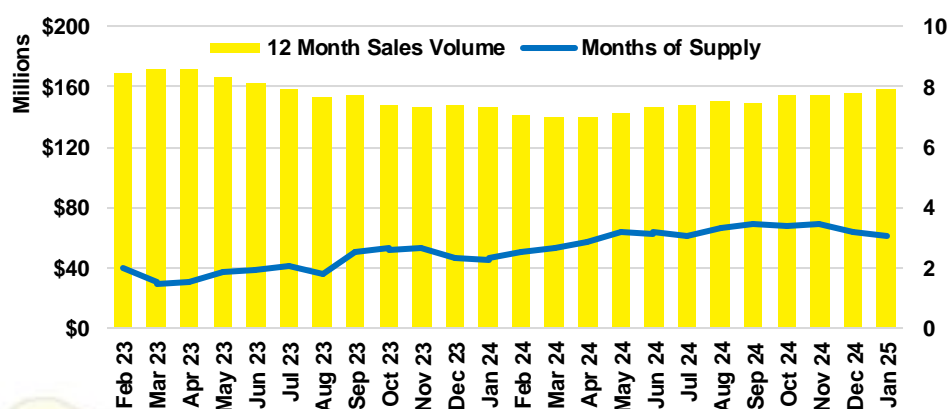

JACKSON COUNTY SALES BY PRICE POINT

JACKSON COUNTY INVENTORY BY PRICE POINT

LUMPKIN COUNTY QUICK N'DICATORS

LUMPKIN COUNTY SALES VOLUME VS SUPPLY

LUMPKIN COUNTY INVENTORY MONTHS OF SUPPLY

LUMPKIN COUNTY 12 MONTH AVERAGE SALES PRICE