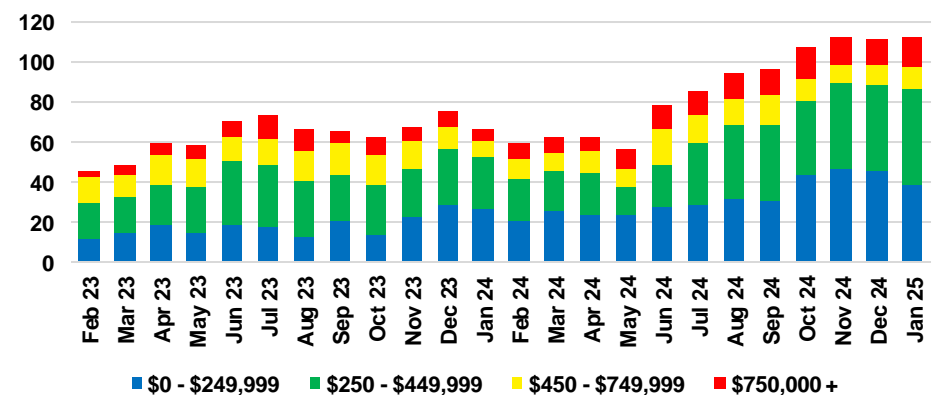

STEPHENS COUNTY INVENTORY BY PRICE POINT