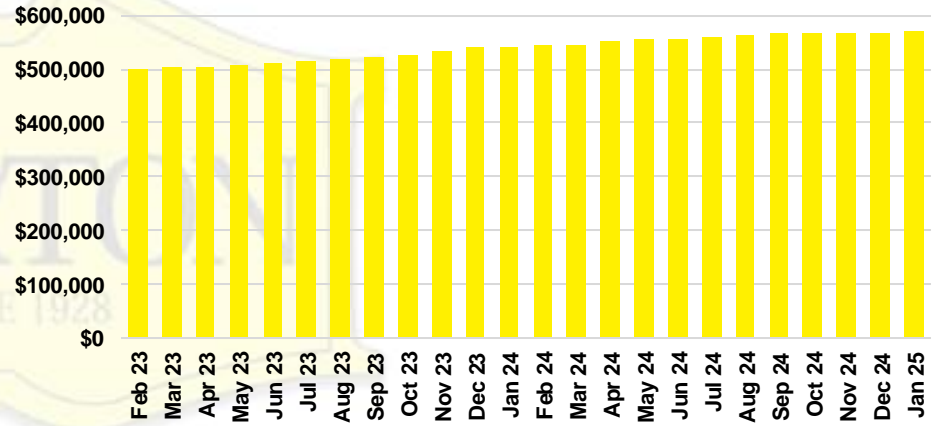

BARROW COUNTY INVENTORY BY PRICE POINT

CHEROKEE COUNTY QUICK N'DICATORS

CHEROKEE COUNTY SALES VOLUME VS SUPPLY

CHEROKEE COUNTY INVENTORY MONTHS OF SUPPLY

CHEROKEE COUNTY 12 MONTH AVERAGE SALES PRICE

CHEROKEE COUNTY SALES BY PRICE POINT