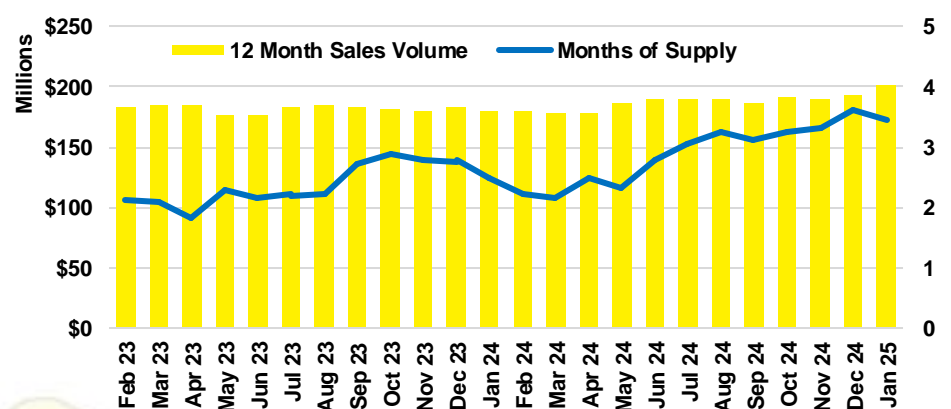

HABERSHAM COUNTY SALES VOLUME VS SUPPLY