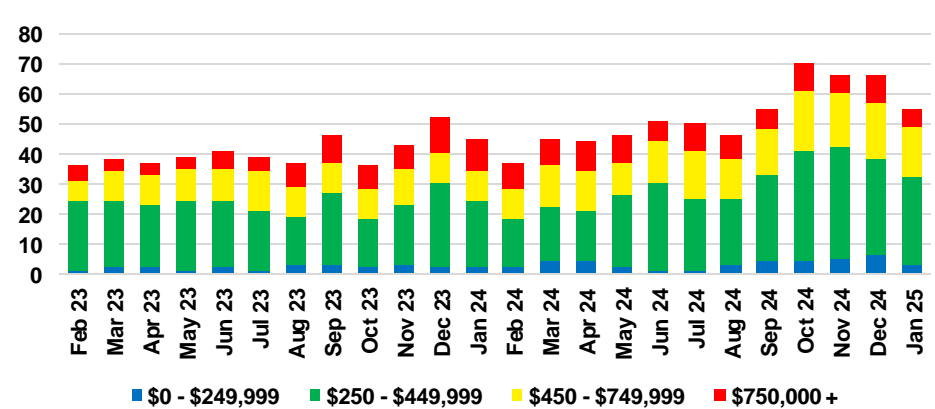

BANKS COUNTY INVENTORY BY PRICE POINT