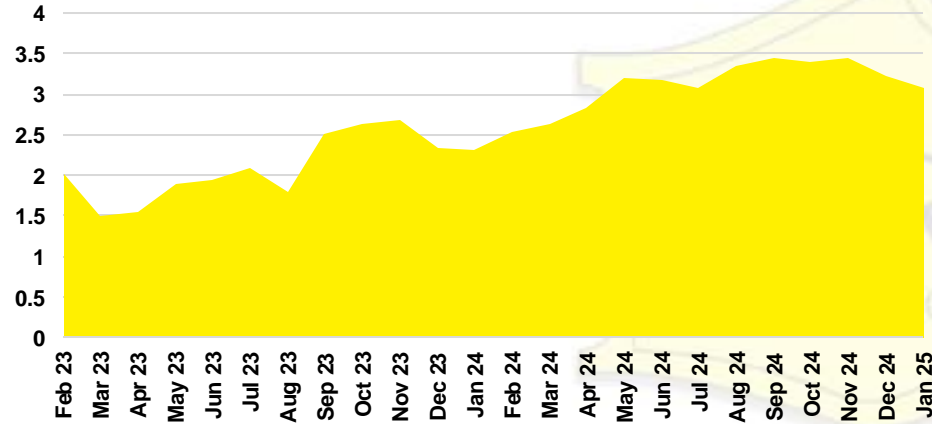

JACKSON COUNTY SALES BY PRICE POINT

JACKSON COUNTY INVENTORY BY PRICE POINT

LUMPKIN COUNTY QUICK N'DICATORS

LUMPKIN COUNTY SALES VOLUME VS SUPPLY

LUMPKIN COUNTY INVENTORY MONTHS OF SUPPLY

LUMPKIN COUNTY 12 MONTH AVERAGE SALES PRICE