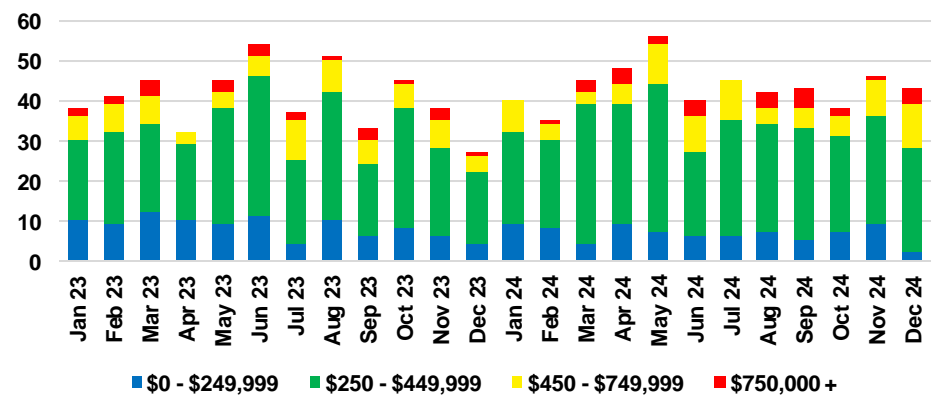

HABERSHAM COUNTY SALES BY PRICE POINT