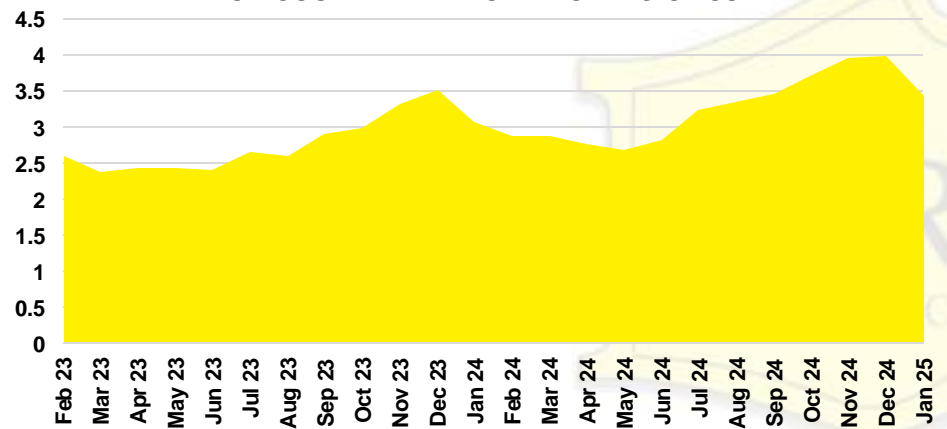

STEPHENS COUNTY SALES BY PRICE POINT

STEPHENS COUNTY INVENTORY BY PRICE POINT

WALTON COUNTY QUICK N'DICATORS

WALTON COUNTY SALES VOLUME VS SUPPLY

WALTON COUNTY INVENTORY MONTHS OF SUPPLY

WALTON COUNTY 12 MONTH AVERAGE SALES PRICE