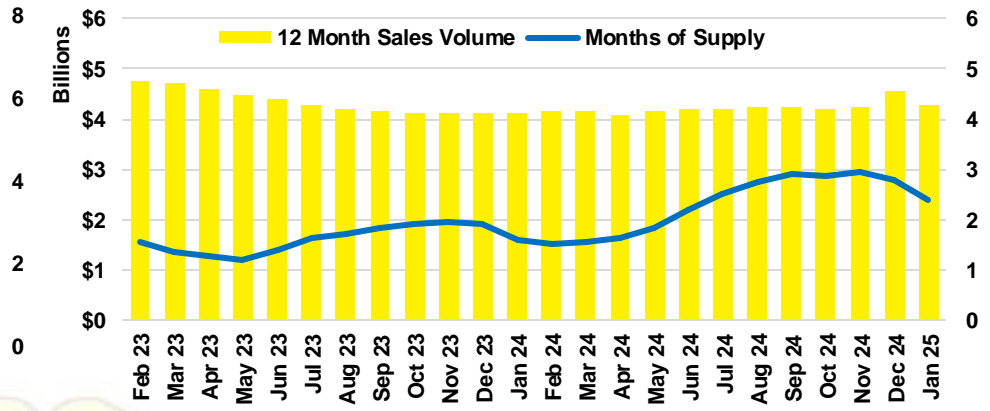

GWINNETT COUNTY SALES VOLUME VS SUPPLY