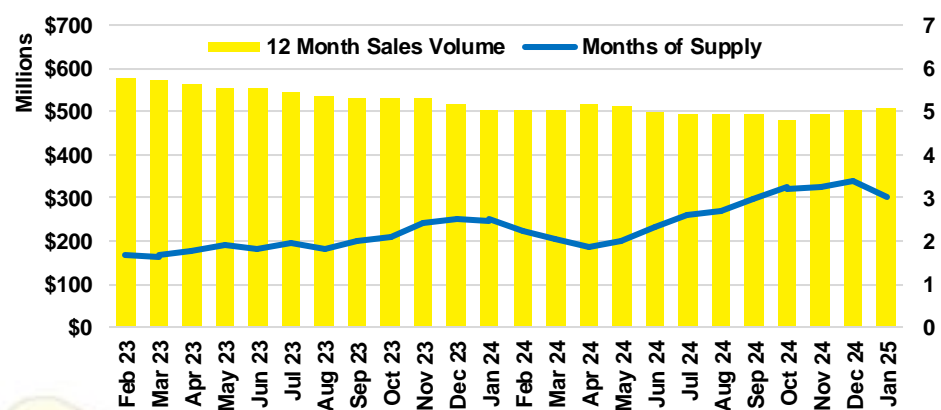

BARROW COUNTY SALES VOLUME VS SUPPLY