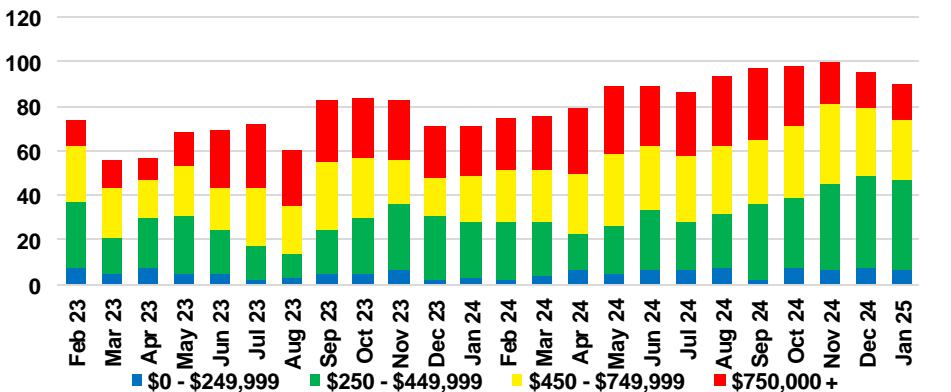

LUMPKIN COUNTY INVENTORY BY PRICE POINT