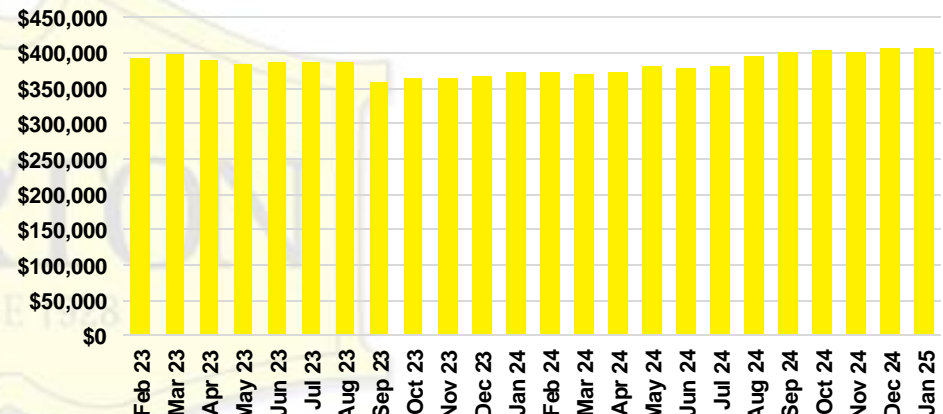

NORTH GEORGIA INVENTORY BY PRICE POINT

BANKS COUNTY QUICK N'DICATORS

BANKS COUNTY SALES VOLUME VS SUPPLY

BANKS COUNTY INVENTORY MONTHS OF SUPPLY

BANKS COUNTY 12 MONTH AVERAGE SALES PRICE

BANKS COUNTY SALES BY PRICE POINT

BANKS COUNTY INVENTORY BY PRICE POINT

BARROW COUNTY QUICK N'DICATORS

BARROW COUNTY SALES VOLUME VS SUPPLY

BARROW COUNTY INVENTORY MONTHS OF SUPPLY

BARROW COUNTY 12 MONTH AVERAGE SALES PRICE

BARROW COUNTY SALES BY PRICE POINT