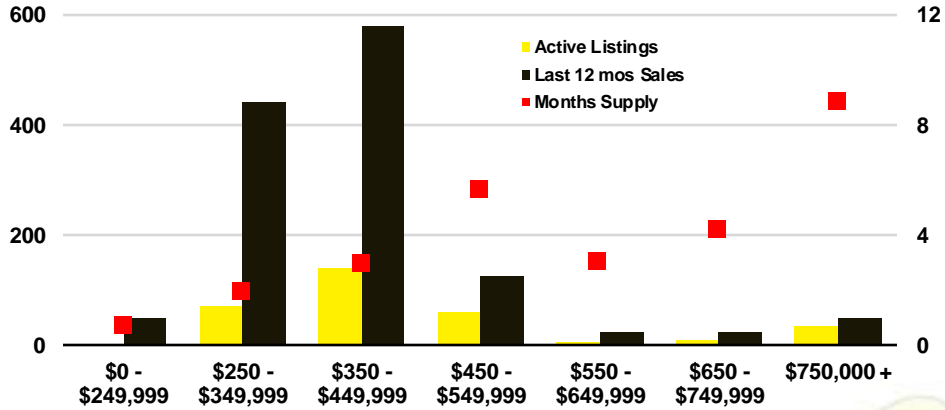

NORTH GEORGIA INVENTORY BY PRICE POINT

BANKS COUNTY QUICK N'DICATORS

BANKS COUNTY SALES VOLUME VS SUPPLY

BANKS COUNTY INVENTORY MONTHS OF SUPPLY

BANKS COUNTY 12 MONTH AVERAGE SALES PRICE

BANKS COUNTY SALES BY PRICE POINT

BANKS COUNTY INVENTORY BY PRICE POINT

BARROW COUNTY QUICK N'DICATORS

BARROW COUNTY SALES VOLUME VS SUPPLY

BARROW COUNTY INVENTORY MONTHS OF SUPPLY

BARROW COUNTY 12 MONTH AVERAGE SALES PRICE

BARROW COUNTY SALES BY PRICE POINT

WALTON COUNTY SALES BY PRICE POINT

WALTON COUNTY INVENTORY BY PRICE POINT

WHITE COUNTY QUICK N'DICATORS

WHITE COUNTY SALES VOLUME VS SUPPLY

WHITE COUNTY INVENTORY MONTHS OF SUPPLY

WHITE COUNTY 12 MONTH AVERAGE SALES PRICE