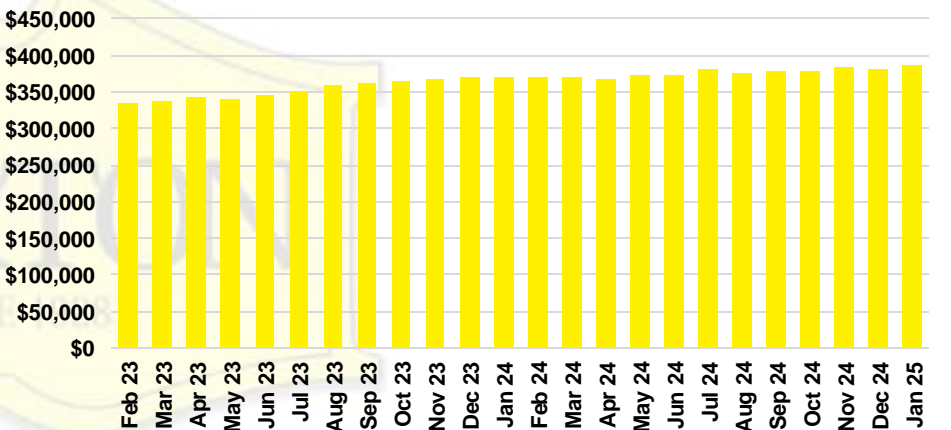

GWINNETT COUNTY INVENTORY BY PRICE POINT

HABERSHAM COUNTY QUICK N'DICATORS

HABERSHAM COUNTY SALES VOLUME VS SUPPLY

HABERSHAM COUNTY INVENTORY MONTHS OF SUPPLY

HABERSHAM COUNTY 12 MONTH AVERAGE SALES PRICE