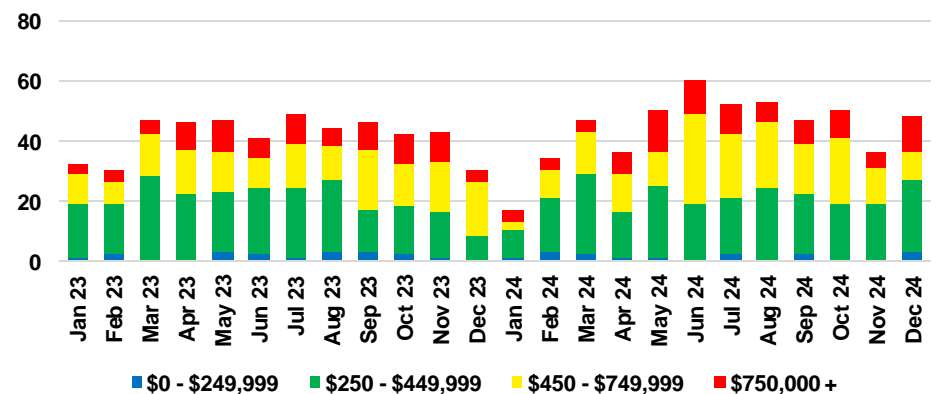

BARROW COUNTY INVENTORY BY PRICE POINT

CHEROKEE COUNTY QUICK N'DICATORS

CHEROKEE COUNTY SALES VOLUME VS SUPPLY

CHEROKEE COUNTY INVENTORY MONTHS OF SUPPLY

CHEROKEE COUNTY 12 MONTH AVERAGE SALES PRICE

CHEROKEE COUNTY SALES BY PRICE POINT

CHEROKEE COUNTY INVENTORY BY PRICE POINT

DAWSON COUNTY QUICK N'DICATORS

DAWSON COUNTY SALES VOLUME VS SUPPLY

DAWSON COUNTY INVENTORY MONTHS OF SUPPLY

DAWSON COUNTY 12 MONTH AVERAGE SALES PRICE

DAWSON COUNTY SALES BY PRICE POINT

DAWSON COUNTY INVENTORY BY PRICE POINT

FORSYTH COUNTY QUICK N'DICATORS

FORSYTH COUNTY SALES VOLUME VS SUPPLY

FORSYTH COUNTY INVENTORY MONTHS OF SUPPLY

FORSYTH COUNTY 12 MONTH AVERAGE SALES PRICE

FORSYTH COUNTY SALES BY PRICE POINT