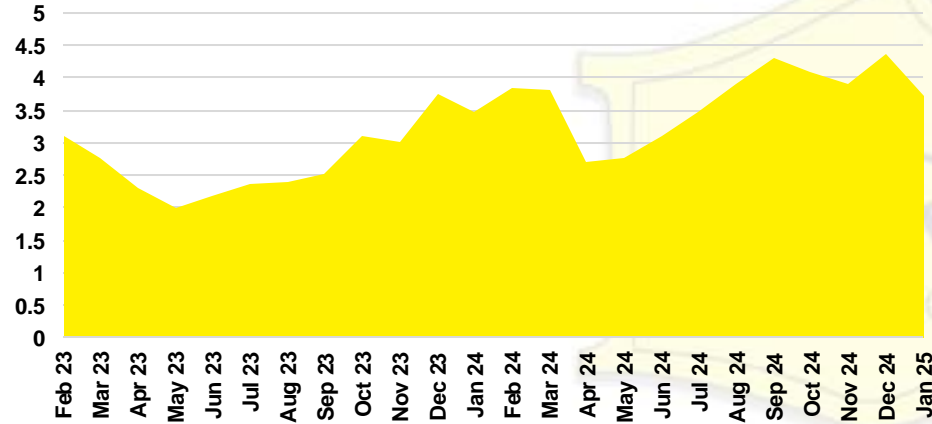

FORSYTH COUNTY INVENTORY BY PRICE POINT

FRANKLIN COUNTY QUICK N'DICATORS

FRANKLIN COUNTY SALES VOLUME VS SUPPLY

FRANKLIN COUNTY INVENTORY MONTHS OF SUPPLY

FRANKLIN COUNTY 12 MONTH AVERAGE SALES PRICE

FRANKLIN COUNTY SALES BY PRICE POINT