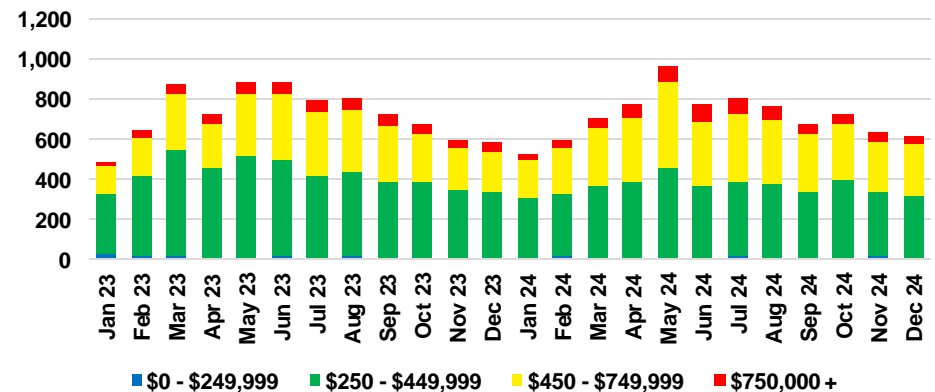

FRANKLIN COUNTY INVENTORY BY PRICE POINT

GWINNETT COUNTY QUICK N' DICATORS

GWINNETT COUNTY SALES VOLUME VS SUPPLY

GWINNETT COUNTY INVENTORY MONTHS OF SUPPLY

GWINNETT COUNTY 12 MONTH AVERAGE SALES PRICE

GWINNETT COUNTY SALES BY PRICE POINT