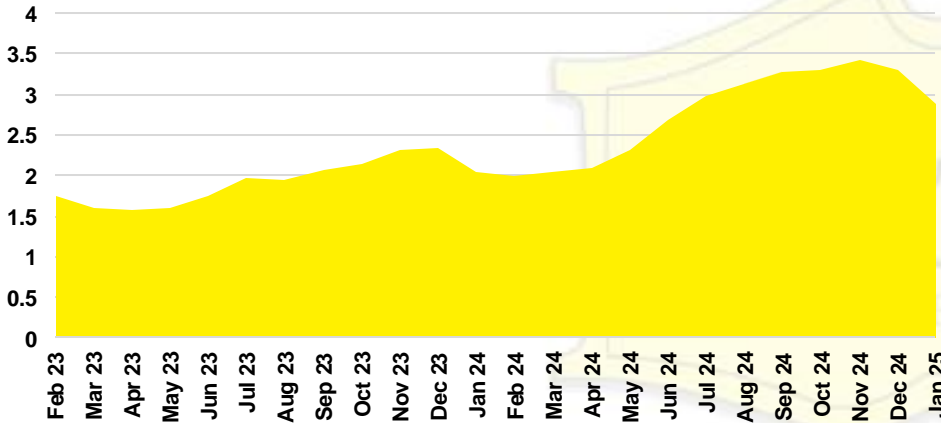

NORTH GEORGIA DEEP DIVE MARKET DATA

January 2025

January 2025

DEEP DIVE

NORTH GEORGIA QUICK N' DICATORS

NORTH GEORGIA INVENTORY MONTHS OF SUPPLY

NORTH GEORGIA SALES VOLUME VS SUPPLY

NORTH GEORGIA SALES BY PRICE POINT