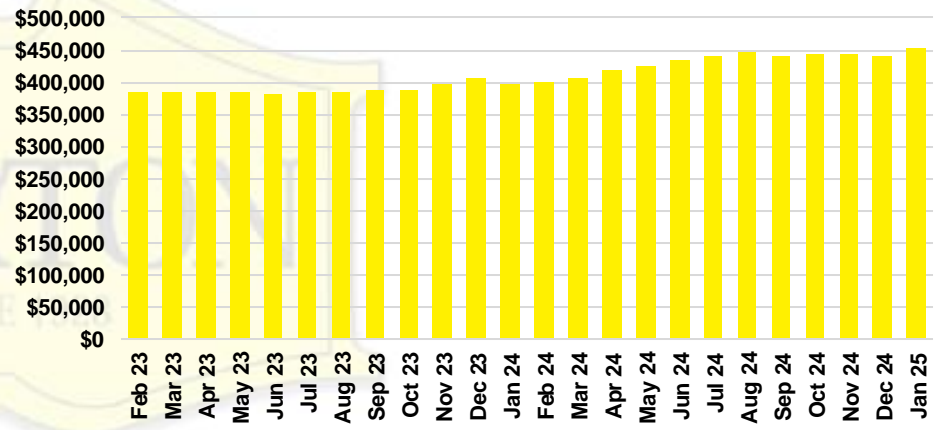

JACKSON COUNTY SALES BY PRICE POINT

JACKSON COUNTY INVENTORY BY PRICE POINT

LUMPKIN COUNTY QUICK N'DICATORS

LUMPKIN COUNTY SALES VOLUME VS SUPPLY

LUMPKIN COUNTY INVENTORY MONTHS OF SUPPLY

LUMPKIN COUNTY 12 MONTH AVERAGE SALES PRICE