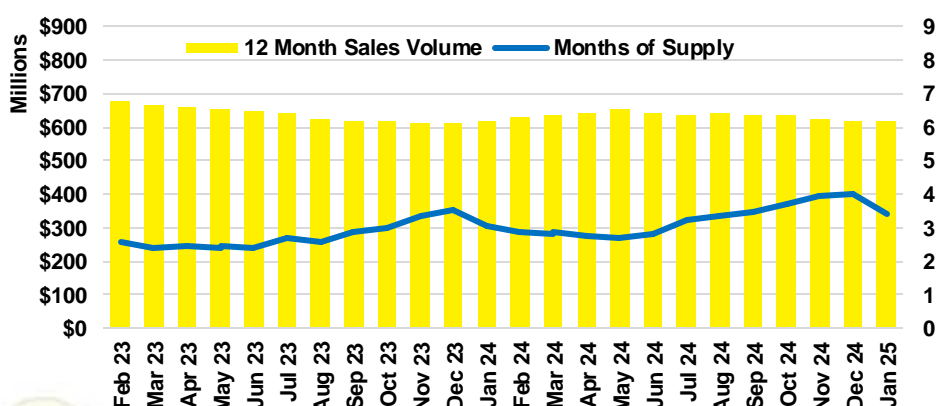

STEPHENS COUNTY SALES BY PRICE POINT

STEPHENS COUNTY INVENTORY BY PRICE POINT

WALTON COUNTY QUICK N'DICATORS

WALTON COUNTY SALES VOLUME VS SUPPLY

WALTON COUNTY INVENTORY MONTHS OF SUPPLY

WALTON COUNTY 12 MONTH AVERAGE SALES PRICE