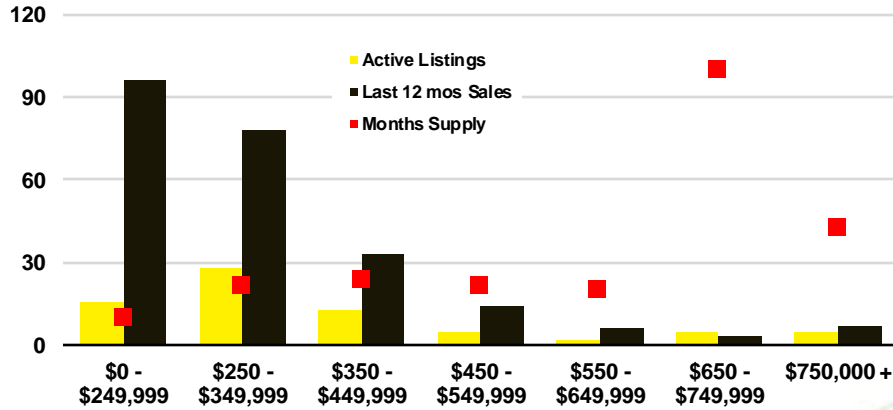

CHEROKEE COUNTY INVENTORY BY PRICE POINT

DAWSON COUNTY QUICK N'DICATORS

DAWSON COUNTY SALES VOLUME VS SUPPLY

DAWSON COUNTY INVENTORY MONTHS OF SUPPLY

DAWSON COUNTY 12 MONTH AVERAGE SALES PRICE

DAWSON COUNTY SALES BY PRICE POINT

DAWSON COUNTY INVENTORY BY PRICE POINT

FORSYTH COUNTY QUICK N'DICATORS

FORSYTH COUNTY SALES VOLUME VS SUPPLY

FORSYTH COUNTY INVENTORY MONTHS OF SUPPLY

FORSYTH COUNTY 12 MONTH AVERAGE SALES PRICE

FORSYTH COUNTY SALES BY PRICE POINT

FORSYTH COUNTY INVENTORY BY PRICE POINT

FRANKLIN COUNTY QUICK N'DICATORS

FRANKLIN COUNTY SALES VOLUME VS SUPPLY

FRANKLIN COUNTY INVENTORY MONTHS OF SUPPLY

FRANKLIN COUNTY 12 MONTH AVERAGE SALES PRICE

FRANKLIN COUNTY SALES BY PRICE POINT