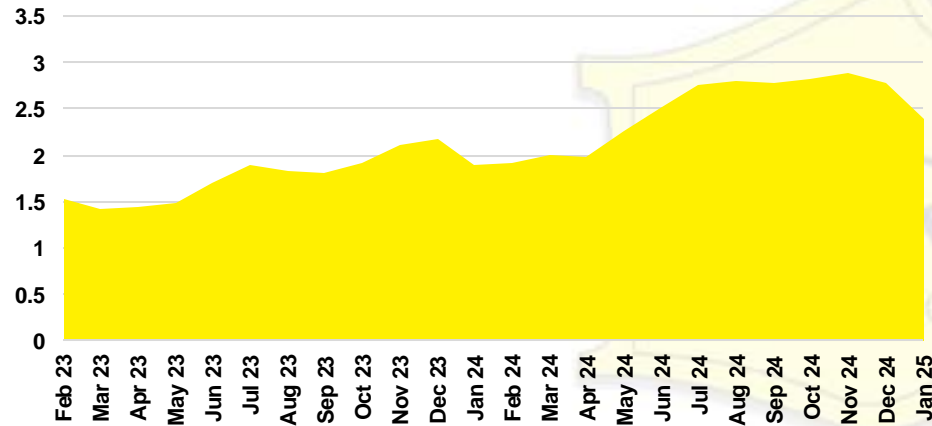

BARROW COUNTY INVENTORY BY PRICE POINT

CHEROKEE COUNTY QUICK N'DICATORS

CHEROKEE COUNTY SALES VOLUME VS SUPPLY

CHEROKEE COUNTY INVENTORY MONTHS OF SUPPLY

CHEROKEE COUNTY 12 MONTH AVERAGE SALES PRICE

CHEROKEE COUNTY SALES BY PRICE POINT