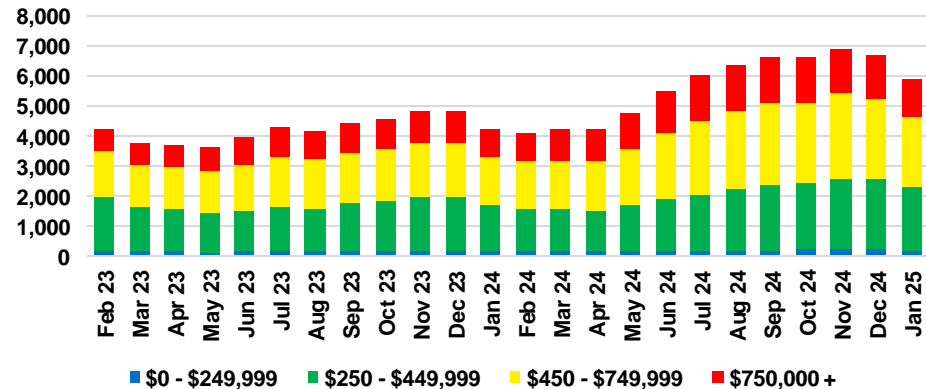

NORTH GEORGIA INVENTORY BY PRICE POINT