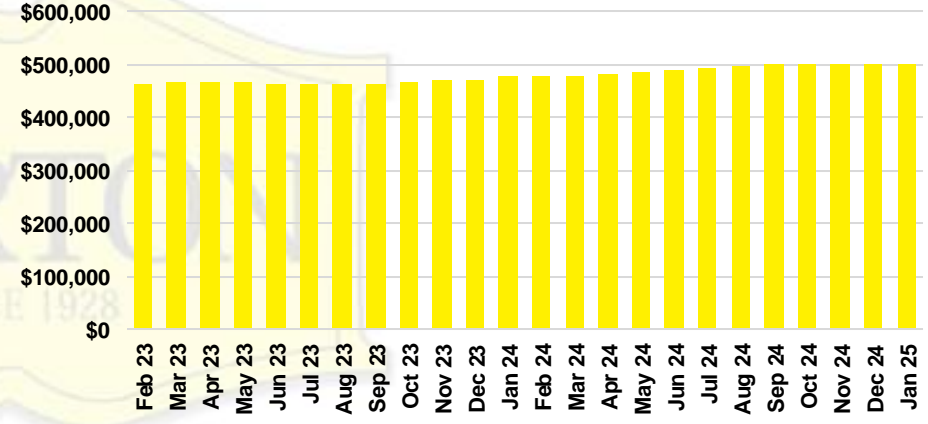

FRANKLIN COUNTY INVENTORY BY PRICE POINT

GWINNETT COUNTY QUICK N' DICATORS

GWINNETT COUNTY SALES VOLUME VS SUPPLY

GWINNETT COUNTY INVENTORY MONTHS OF SUPPLY

GWINNETT COUNTY 12 MONTH AVERAGE SALES PRICE

GWINNETT COUNTY SALES BY PRICE POINT