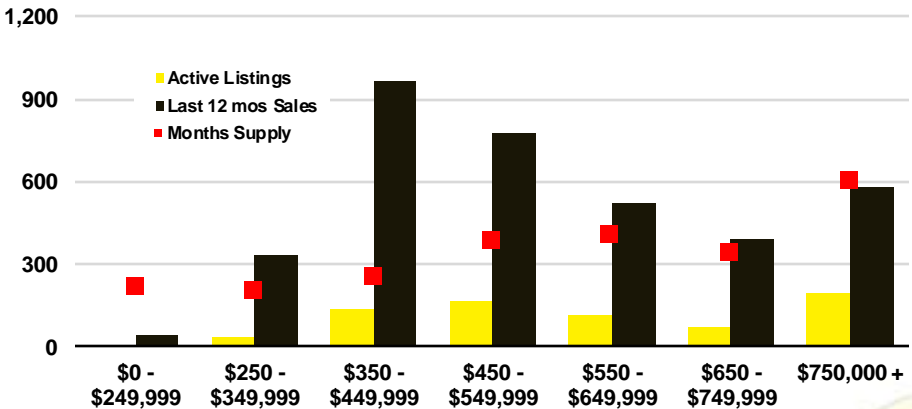

BANKS COUNTY INVENTORY BY PRICE POINT

BARROW COUNTY QUICK N'DICATORS

BARROW COUNTY SALES VOLUME VS SUPPLY

BARROW COUNTY INVENTORY MONTHS OF SUPPLY

BARROW COUNTY 12 MONTH AVERAGE SALES PRICE

BARROW COUNTY SALES BY PRICE POINT

BARROW COUNTY INVENTORY BY PRICE POINT

CHEROKEE COUNTY QUICK N'DICATORS

CHEROKEE COUNTY SALES VOLUME VS SUPPLY

CHEROKEE COUNTY INVENTORY MONTHS OF SUPPLY

CHEROKEE COUNTY 12 MONTH AVERAGE SALES PRICE

CHEROKEE COUNTY SALES BY PRICE POINT

WALTON COUNTY SALES BY PRICE POINT

WALTON COUNTY INVENTORY BY PRICE POINT

WHITE COUNTY QUICK N'DICATORS

WHITE COUNTY SALES VOLUME VS SUPPLY

WHITE COUNTY INVENTORY MONTHS OF SUPPLY

WHITE COUNTY 12 MONTH AVERAGE SALES PRICE