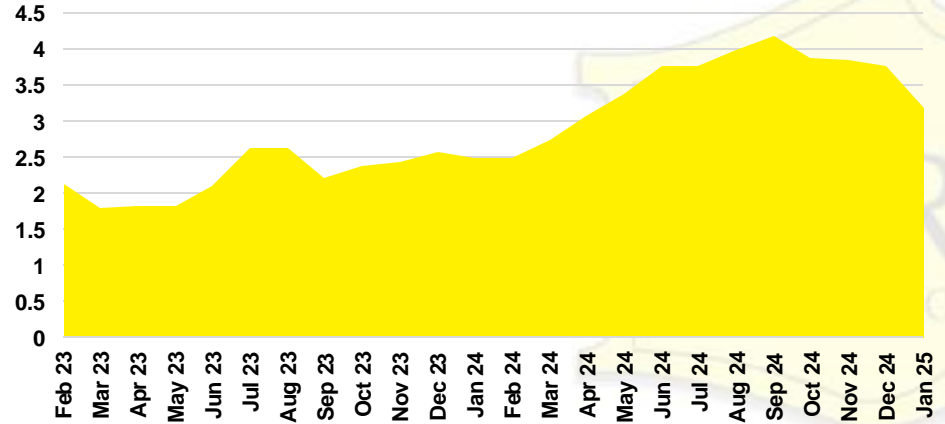

CHEROKEE COUNTY INVENTORY BY PRICE POINT

DAWSON COUNTY QUICK N'DICATORS

DAWSON COUNTY SALES VOLUME VS SUPPLY

DAWSON COUNTY INVENTORY MONTHS OF SUPPLY

DAWSON COUNTY 12 MONTH AVERAGE SALES PRICE

DAWSON COUNTY SALES BY PRICE POINT