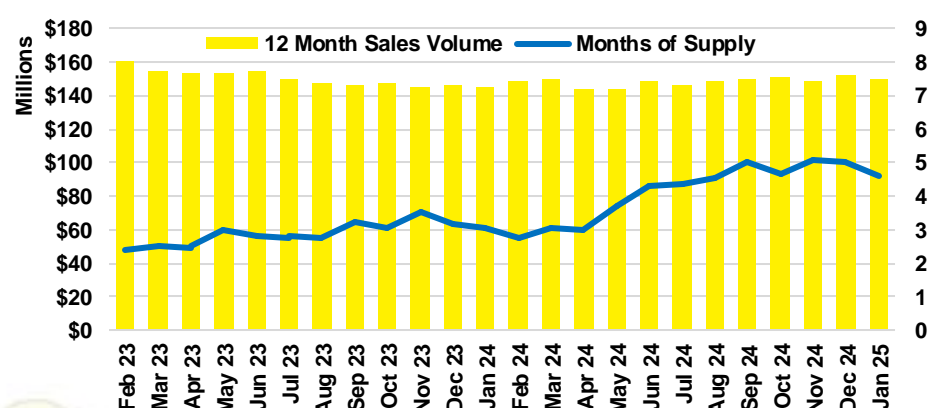

WALTON COUNTY SALES BY PRICE POINT

WALTON COUNTY INVENTORY BY PRICE POINT

WHITE COUNTY QUICK N'DICATORS

WHITE COUNTY SALES VOLUME VS SUPPLY

WHITE COUNTY INVENTORY MONTHS OF SUPPLY

WHITE COUNTY 12 MONTH AVERAGE SALES PRICE