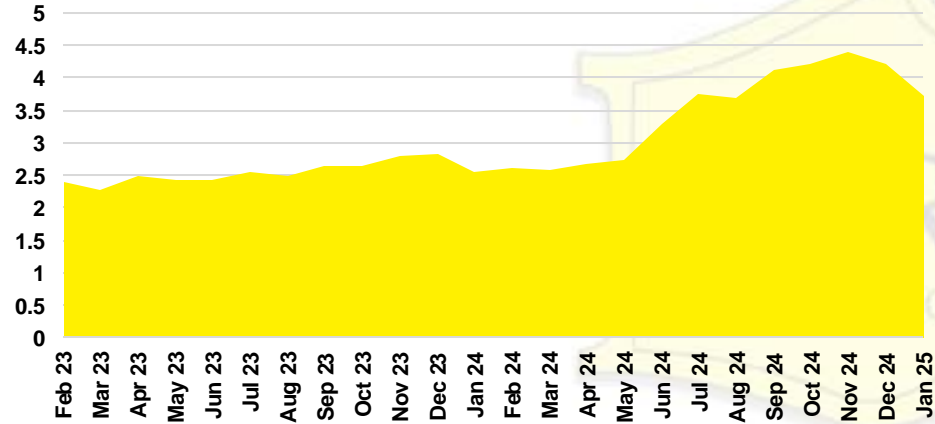

HALL COUNTY SALES BY PRICE POINT

HALL COUNTY INVENTORY BY PRICE POINT

JACKSON COUNTY QUICK N'DICATORS

JACKSON COUNTY SALES VOLUME VS SUPPLY

JACKSON COUNTY INVENTORY MONTHS OF SUPPLY

JACKSON COUNTY 12 MONTH AVERAGE SALES PRICE