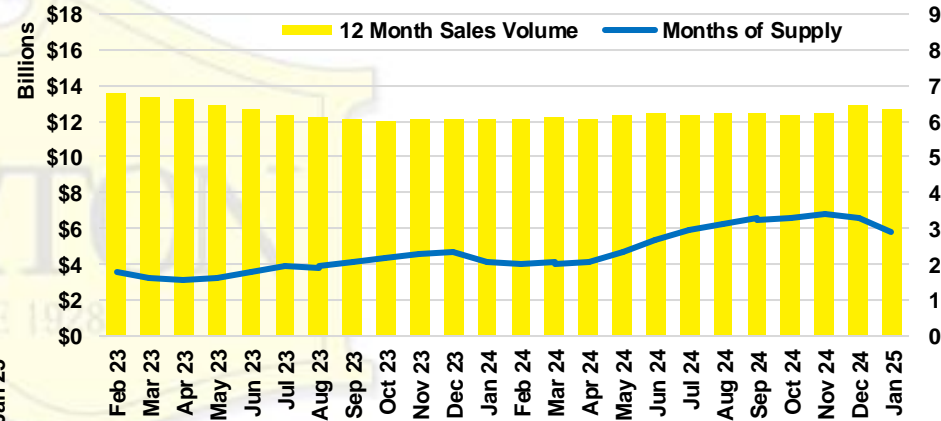

NORTH GEORGIA DEEP DIVE MARKET DATA

January 2025

January 2025

DEEP DIVE

NORTH GEORGIA QUICK N' DICATORS

NORTH GEORGIA INVENTORY MONTHS OF SUPPLY

NORTH GEORGIA SALES VOLUME VS SUPPLY

NORTH GEORGIA SALES BY PRICE POINT