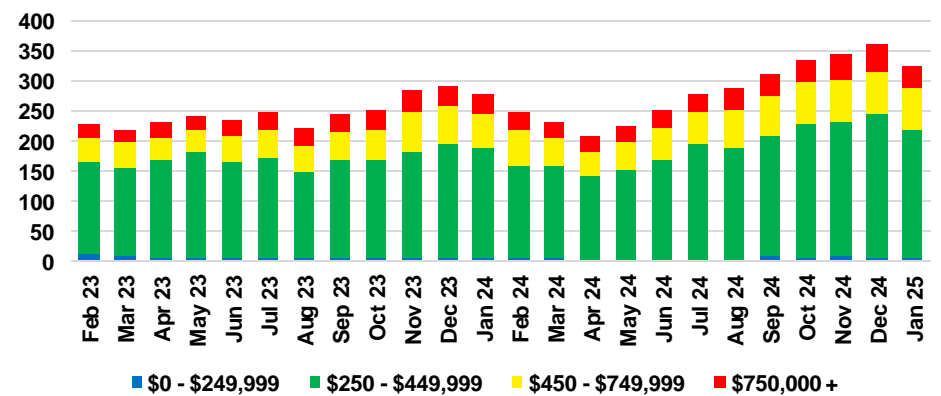

BANKS COUNTY INVENTORY BY PRICE POINT

BARROW COUNTY QUICK N'DICATORS

BARROW COUNTY SALES VOLUME VS SUPPLY

BARROW COUNTY INVENTORY MONTHS OF SUPPLY

BARROW COUNTY 12 MONTH AVERAGE SALES PRICE

BARROW COUNTY SALES BY PRICE POINT

BARROW COUNTY INVENTORY BY PRICE POINT

CHEROKEE COUNTY QUICK N'DICATORS

CHEROKEE COUNTY SALES VOLUME VS SUPPLY

CHEROKEE COUNTY INVENTORY MONTHS OF SUPPLY

CHEROKEE COUNTY 12 MONTH AVERAGE SALES PRICE

CHEROKEE COUNTY SALES BY PRICE POINT