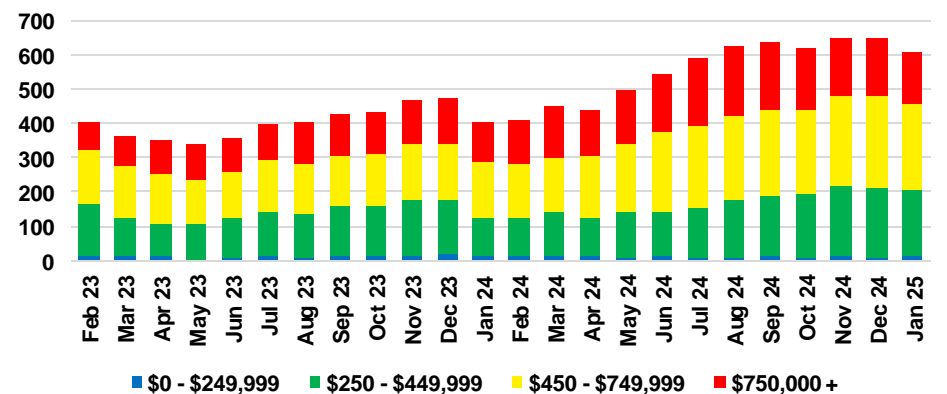

HALL COUNTY INVENTORY BY PRICE POINT