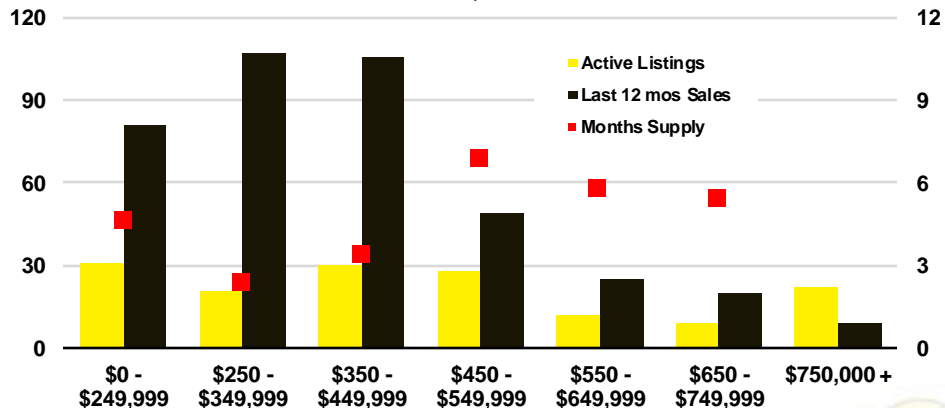

RABUN COUNTY SALES BY PRICE POINT

RABUN COUNTY INVENTORY BY PRICE POINT

STEPHENS COUNTY QUICK N' DICATORS

STEPHENS COUNTY SALES VOLUME VS SUPPLY

STEPHENS COUNTY INVENTORY MONTHS OF SUPPLY

STEPHENS COUNTY 12 MONTH AVERAGE SALES PRICE

STEPHENS COUNTY SALES BY PRICE POINT

STEPHENS COUNTY INVENTORY BY PRICE POINT

WALTON COUNTY QUICK N'DICATORS

WALTON COUNTY SALES VOLUME VS SUPPLY

WALTON COUNTY INVENTORY MONTHS OF SUPPLY

WALTON COUNTY 12 MONTH AVERAGE SALES PRICE

WALTON COUNTY SALES BY PRICE POINT

WALTON COUNTY INVENTORY BY PRICE POINT

WHITE COUNTY QUICK N'DICATORS

WHITE COUNTY SALES VOLUME VS SUPPLY

WHITE COUNTY INVENTORY MONTHS OF SUPPLY

WHITE COUNTY 12 MONTH AVERAGE SALES PRICE