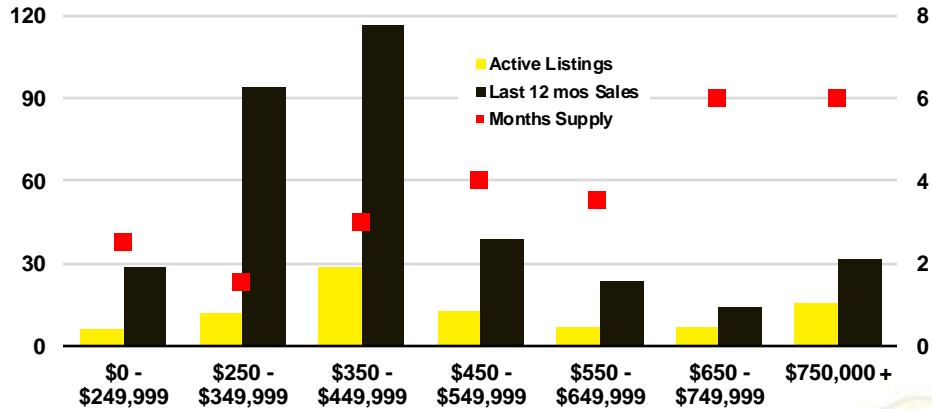

HALL COUNTY SALES BY PRICE POINT

HALL COUNTY INVENTORY BY PRICE POINT

JACKSON COUNTY QUICK N'DICATORS

JACKSON COUNTY SALES VOLUME VS SUPPLY

JACKSON COUNTY INVENTORY MONTHS OF SUPPLY

JACKSON COUNTY 12 MONTH AVERAGE SALES PRICE

JACKSON COUNTY SALES BY PRICE POINT

JACKSON COUNTY INVENTORY BY PRICE POINT

LUMPKIN COUNTY QUICK N'DICATORS

LUMPKIN COUNTY SALES VOLUME VS SUPPLY

LUMPKIN COUNTY INVENTORY MONTHS OF SUPPLY

LUMPKIN COUNTY 12 MONTH AVERAGE SALES PRICE