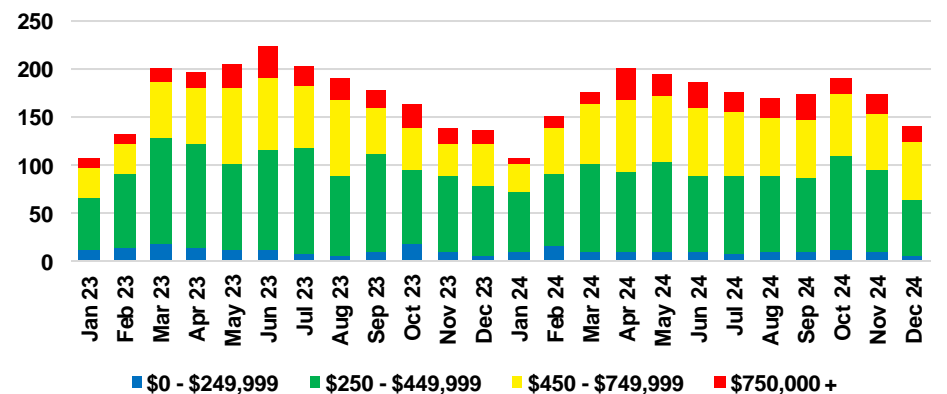

HALL COUNTY SALES BY PRICE POINT