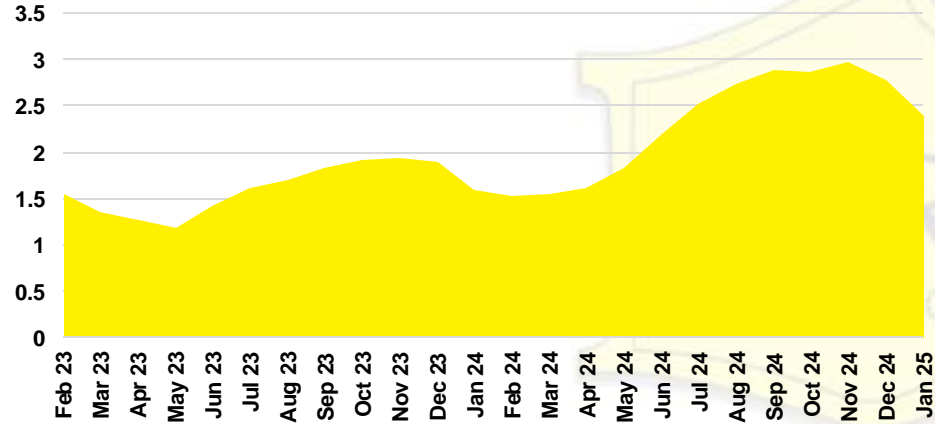

FRANKLIN COUNTY INVENTORY BY PRICE POINT

GWINNETT COUNTY QUICK N' DICATORS

GWINNETT COUNTY SALES VOLUME VS SUPPLY

GWINNETT COUNTY INVENTORY MONTHS OF SUPPLY

GWINNETT COUNTY 12 MONTH AVERAGE SALES PRICE

GWINNETT COUNTY SALES BY PRICE POINT