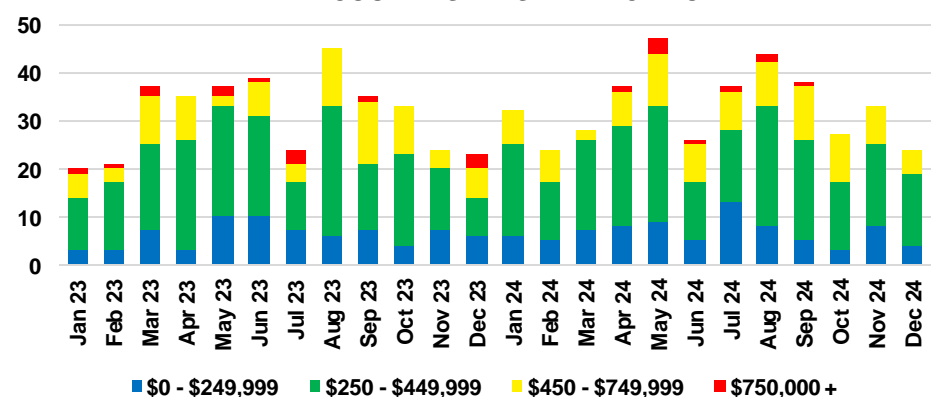

WALTON COUNTY SALES BY PRICE POINT

WALTON COUNTY INVENTORY BY PRICE POINT

WHITE COUNTY QUICK N'DICATORS

WHITE COUNTY SALES VOLUME VS SUPPLY

WHITE COUNTY INVENTORY MONTHS OF SUPPLY

WHITE COUNTY 12 MONTH AVERAGE SALES PRICE

WHITE COUNTY SALES BY PRICE POINT

WHITE COUNTY INVENTORY BY PRICE POINT