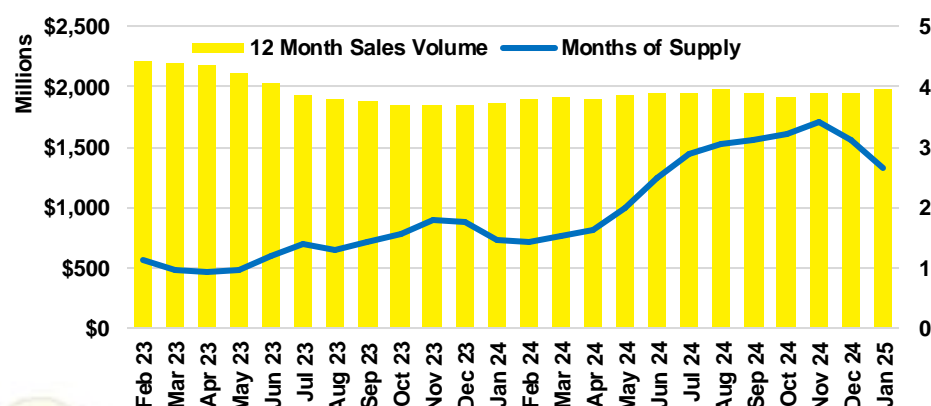

BARROW COUNTY INVENTORY BY PRICE POINT

CHEROKEE COUNTY QUICK N'DICATORS

CHEROKEE COUNTY SALES VOLUME VS SUPPLY

CHEROKEE COUNTY INVENTORY MONTHS OF SUPPLY

CHEROKEE COUNTY 12 MONTH AVERAGE SALES PRICE

CHEROKEE COUNTY SALES BY PRICE POINT

CHEROKEE COUNTY INVENTORY BY PRICE POINT

DAWSON COUNTY QUICK N'DICATORS

DAWSON COUNTY SALES VOLUME VS SUPPLY

DAWSON COUNTY INVENTORY MONTHS OF SUPPLY

DAWSON COUNTY 12 MONTH AVERAGE SALES PRICE

DAWSON COUNTY SALES BY PRICE POINT

DAWSON COUNTY INVENTORY BY PRICE POINT

FORSYTH COUNTY QUICK N'DICATORS

FORSYTH COUNTY SALES VOLUME VS SUPPLY

FORSYTH COUNTY INVENTORY MONTHS OF SUPPLY

FORSYTH COUNTY 12 MONTH AVERAGE SALES PRICE

FORSYTH COUNTY SALES BY PRICE POINT