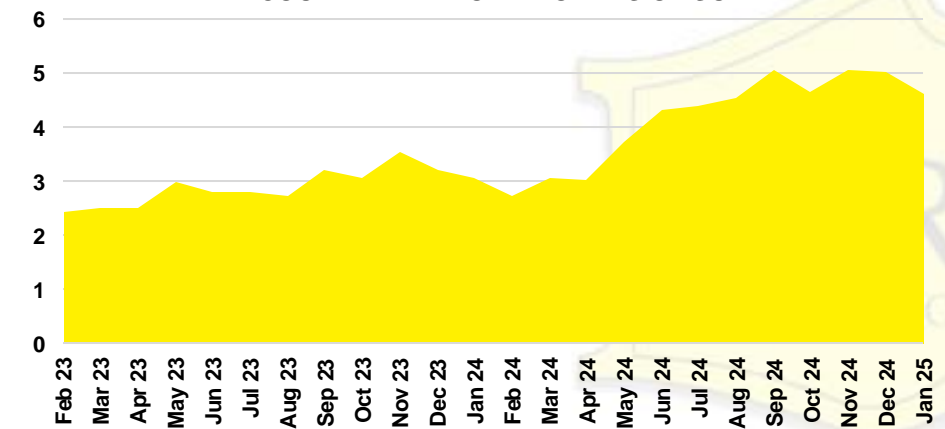

WALTON COUNTY SALES BY PRICE POINT

WALTON COUNTY INVENTORY BY PRICE POINT

WHITE COUNTY QUICK N'DICATORS

WHITE COUNTY SALES VOLUME VS SUPPLY

WHITE COUNTY INVENTORY MONTHS OF SUPPLY

WHITE COUNTY 12 MONTH AVERAGE SALES PRICE

WHITE COUNTY SALES BY PRICE POINT

WHITE COUNTY INVENTORY BY PRICE POINT