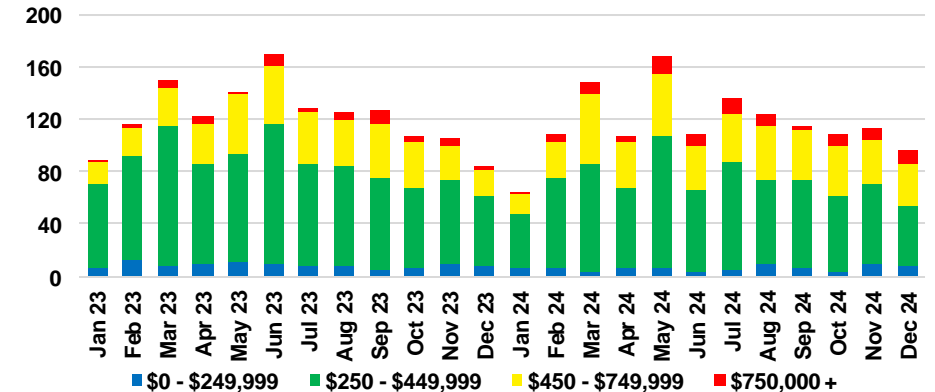

HALL COUNTY SALES BY PRICE POINT

HALL COUNTY INVENTORY BY PRICE POINT

JACKSON COUNTY QUICK N'DICATORS

JACKSON COUNTY SALES VOLUME VS SUPPLY

JACKSON COUNTY INVENTORY MONTHS OF SUPPLY

JACKSON COUNTY 12 MONTH AVERAGE SALES PRICE

JACKSON COUNTY SALES BY PRICE POINT

JACKSON COUNTY INVENTORY BY PRICE POINT

LUMPKIN COUNTY QUICK N'DICATORS

LUMPKIN COUNTY SALES VOLUME VS SUPPLY

LUMPKIN COUNTY INVENTORY MONTHS OF SUPPLY

LUMPKIN COUNTY 12 MONTH AVERAGE SALES PRICE