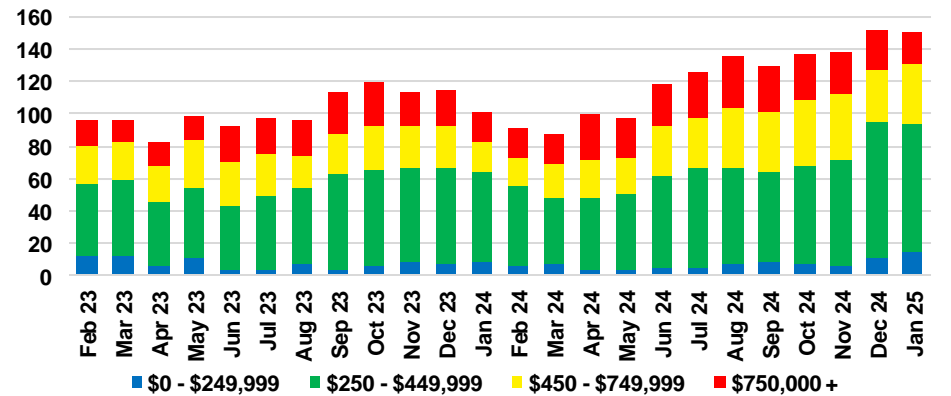

HABERSHAM COUNTY INVENTORY BY PRICE POINT