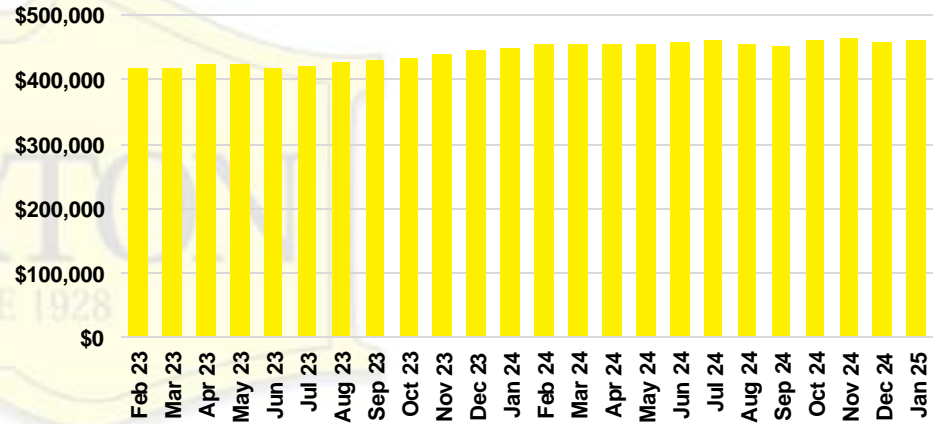

LUMPKIN COUNTY SALES BY PRICE POINT

LUMPKIN COUNTY INVENTORY BY PRICE POINT

PICKENS COUNTY QUICK N'DICATORS

PICKENS COUNTY SALES VOLUME VS SUPPLY

PICKENS COUNTY INVENTORY MONTHS OF SUPPLY

PICKENS COUNTY 12 MONTH AVERAGE SALES PRICE