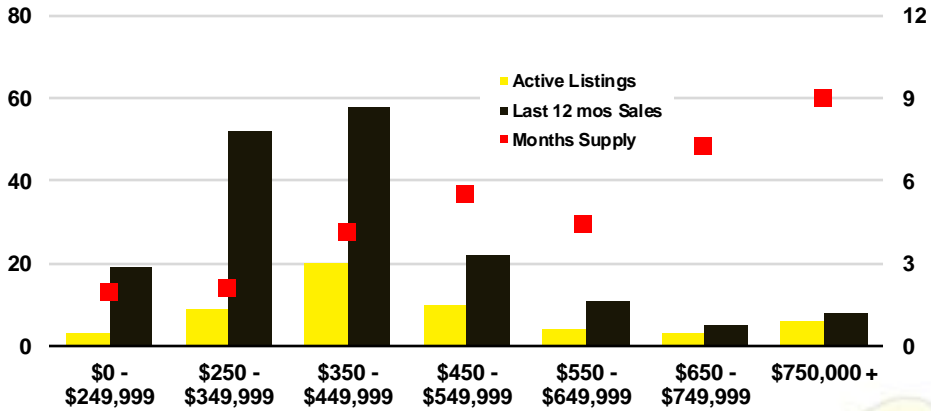

BANKS COUNTY QUICK N'DICATORS