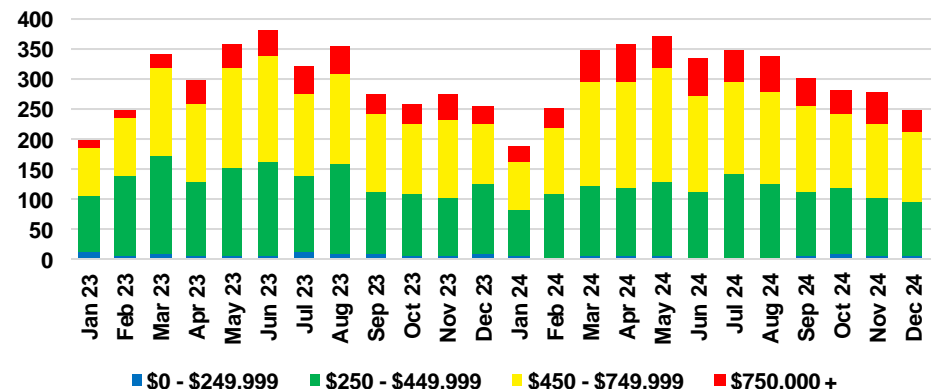

BARROW COUNTY INVENTORY BY PRICE POINT

CHEROKEE COUNTY QUICK N'DICATORS

CHEROKEE COUNTY SALES VOLUME VS SUPPLY

CHEROKEE COUNTY INVENTORY MONTHS OF SUPPLY

CHEROKEE COUNTY 12 MONTH AVERAGE SALES PRICE

CHEROKEE COUNTY SALES BY PRICE POINT