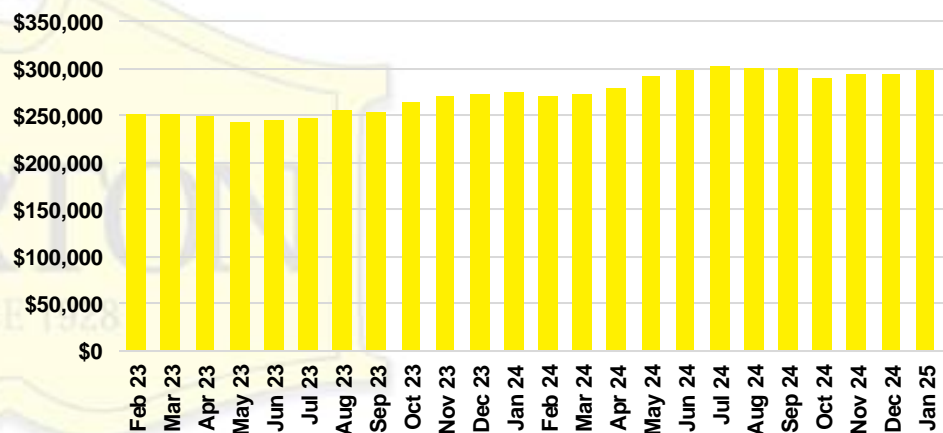

PICKENS COUNTY SALES BY PRICE POINT

PICKENS COUNTY INVENTORY BY PRICE POINT

RABUN COUNTY QUICK N'DICATORS

RABUN COUNTY SALES VOLUME VS SUPPLY

RABUN COUNTY INVENTORY MONTHS OF SUPPLY

RABUN COUNTY 12 MONTH AVERAGE SALES PRICE

RABUN COUNTY SALES BY PRICE POINT

RABUN COUNTY INVENTORY BY PRICE POINT

STEPHENS COUNTY QUICK N' DICATORS

STEPHENS COUNTY SALES VOLUME VS SUPPLY

STEPHENS COUNTY INVENTORY MONTHS OF SUPPLY

STEPHENS COUNTY 12 MONTH AVERAGE SALES PRICE