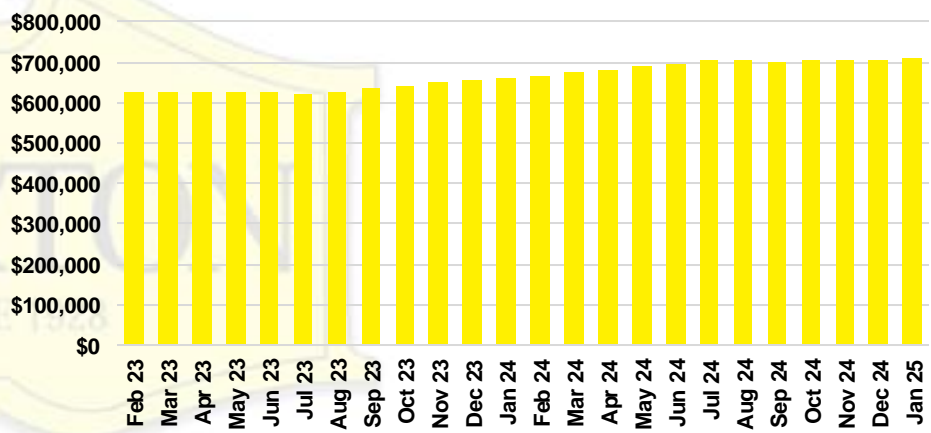

DAWSON COUNTY INVENTORY BY PRICE POINT

FORSYTH COUNTY QUICK N'DICATORS

FORSYTH COUNTY SALES VOLUME VS SUPPLY

FORSYTH COUNTY INVENTORY MONTHS OF SUPPLY

FORSYTH COUNTY 12 MONTH AVERAGE SALES PRICE

FORSYTH COUNTY SALES BY PRICE POINT