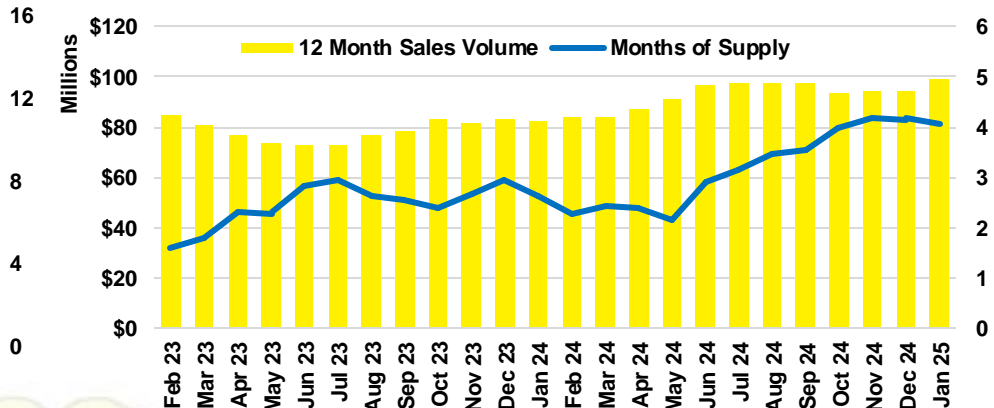

RABUN COUNTY SALES BY PRICE POINT

RABUN COUNTY INVENTORY BY PRICE POINT

STEPHENS COUNTY QUICK N' DICATORS

STEPHENS COUNTY SALES VOLUME VS SUPPLY

STEPHENS COUNTY INVENTORY MONTHS OF SUPPLY

STEPHENS COUNTY 12 MONTH AVERAGE SALES PRICE