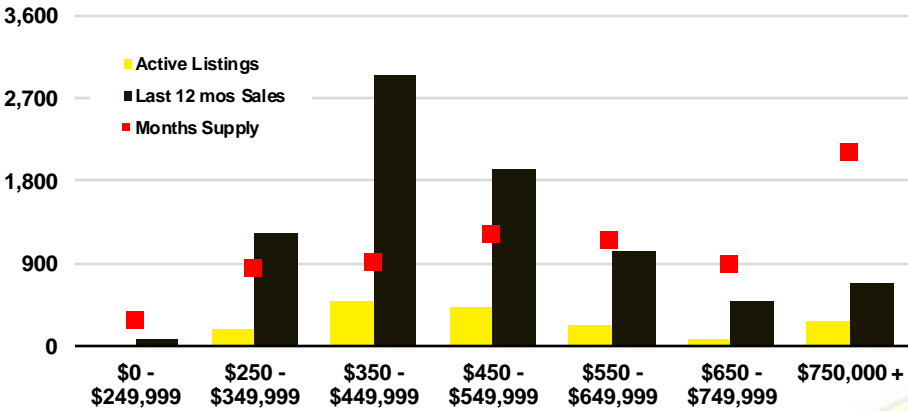

DAWSON COUNTY INVENTORY BY PRICE POINT

FORSYTH COUNTY QUICK N'DICATORS

FORSYTH COUNTY SALES VOLUME VS SUPPLY

FORSYTH COUNTY INVENTORY MONTHS OF SUPPLY

FORSYTH COUNTY 12 MONTH AVERAGE SALES PRICE

FORSYTH COUNTY SALES BY PRICE POINT

FORSYTH COUNTY INVENTORY BY PRICE POINT

FRANKLIN COUNTY QUICK N'DICATORS

FRANKLIN COUNTY SALES VOLUME VS SUPPLY

FRANKLIN COUNTY INVENTORY MONTHS OF SUPPLY

FRANKLIN COUNTY 12 MONTH AVERAGE SALES PRICE

FRANKLIN COUNTY SALES BY PRICE POINT

FRANKLIN COUNTY INVENTORY BY PRICE POINT

GWINNETT COUNTY QUICK N' DICATORS

GWINNETT COUNTY SALES VOLUME VS SUPPLY

GWINNETT COUNTY INVENTORY MONTHS OF SUPPLY

GWINNETT COUNTY 12 MONTH AVERAGE SALES PRICE

GWINNETT COUNTY SALES BY PRICE POINT