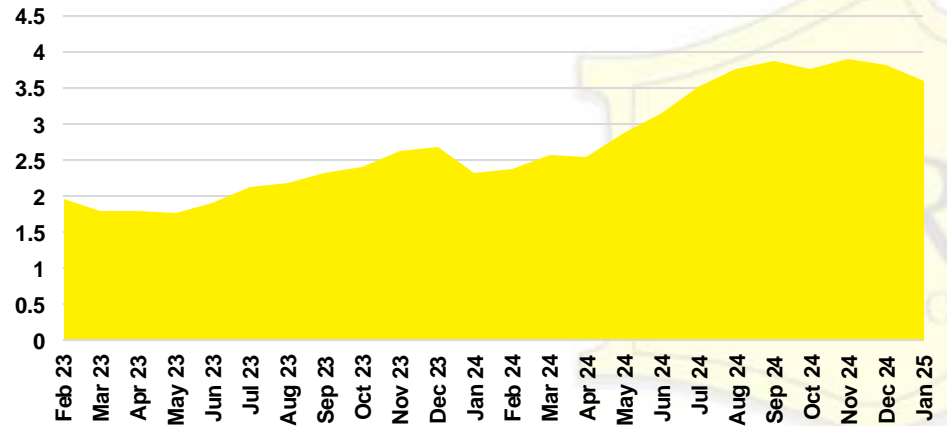

HABERSHAM COUNTY SALES BY PRICE POINT

HABERSHAM COUNTY INVENTORY BY PRICE POINT

HALL COUNTY QUICK N'DICATORS

HALL COUNTY SALES VOLUME VS SUPPLY

HALL COUNTY INVENTORY MONTHS OF SUPPLY

HALL COUNTY 12 MONTH AVERAGE SALES PRICE