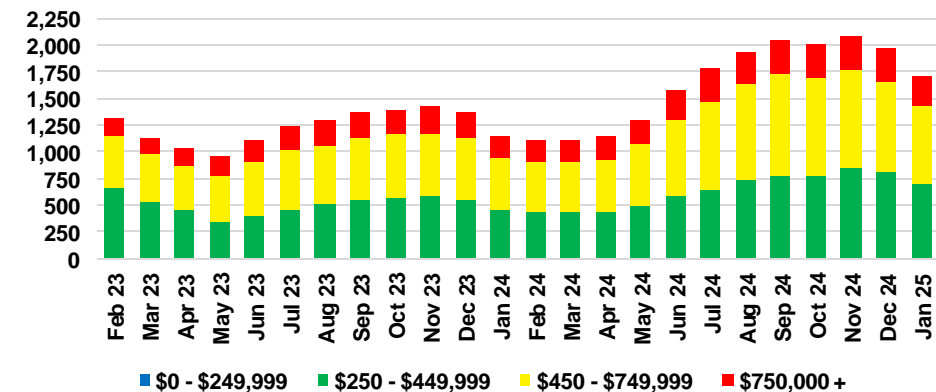

GWINNETT COUNTY INVENTORY BY PRICE POINT