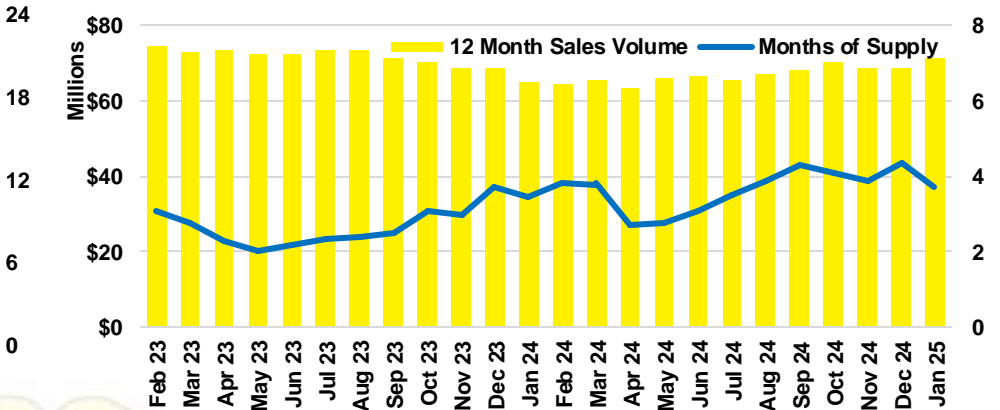

FRANKLIN COUNTY SALES VOLUME VS SUPPLY