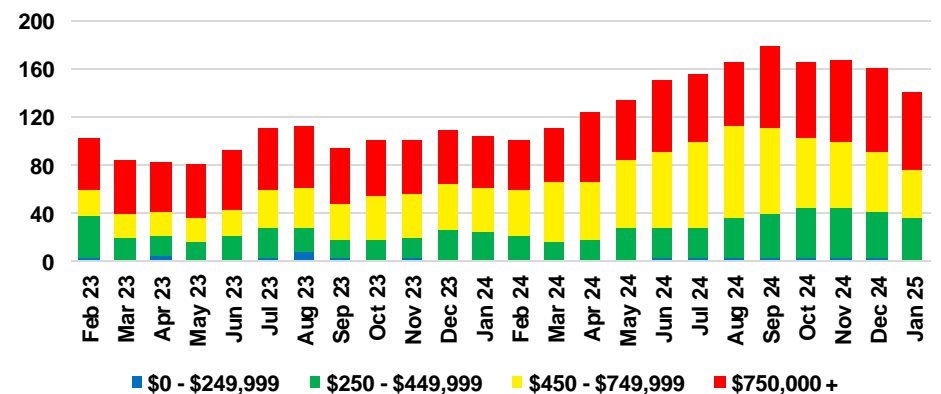

BARROW COUNTY INVENTORY BY PRICE POINT

CHEROKEE COUNTY QUICK N'DICATORS

CHEROKEE COUNTY SALES VOLUME VS SUPPLY

CHEROKEE COUNTY INVENTORY MONTHS OF SUPPLY

CHEROKEE COUNTY 12 MONTH AVERAGE SALES PRICE

CHEROKEE COUNTY SALES BY PRICE POINT

CHEROKEE COUNTY INVENTORY BY PRICE POINT

DAWSON COUNTY QUICK N'DICATORS

DAWSON COUNTY SALES VOLUME VS SUPPLY

DAWSON COUNTY INVENTORY MONTHS OF SUPPLY

DAWSON COUNTY 12 MONTH AVERAGE SALES PRICE

DAWSON COUNTY SALES BY PRICE POINT

DAWSON COUNTY INVENTORY BY PRICE POINT

FORSYTH COUNTY QUICK N'DICATORS

FORSYTH COUNTY SALES VOLUME VS SUPPLY

FORSYTH COUNTY INVENTORY MONTHS OF SUPPLY

FORSYTH COUNTY 12 MONTH AVERAGE SALES PRICE

FORSYTH COUNTY SALES BY PRICE POINT