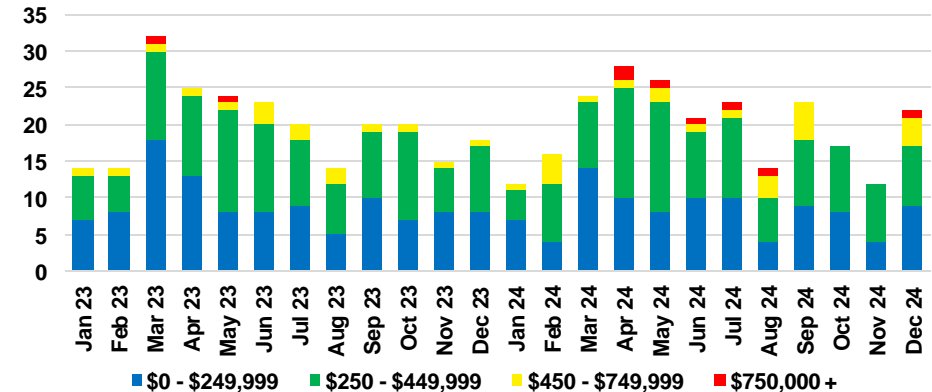

DAWSON COUNTY INVENTORY BY PRICE POINT

FORSYTH COUNTY QUICK N'DICATORS

FORSYTH COUNTY SALES VOLUME VS SUPPLY

FORSYTH COUNTY INVENTORY MONTHS OF SUPPLY

FORSYTH COUNTY 12 MONTH AVERAGE SALES PRICE

FORSYTH COUNTY SALES BY PRICE POINT

FORSYTH COUNTY INVENTORY BY PRICE POINT

FRANKLIN COUNTY QUICK N'DICATORS

FRANKLIN COUNTY SALES VOLUME VS SUPPLY

FRANKLIN COUNTY INVENTORY MONTHS OF SUPPLY

FRANKLIN COUNTY 12 MONTH AVERAGE SALES PRICE

FRANKLIN COUNTY SALES BY PRICE POINT

FRANKLIN COUNTY INVENTORY BY PRICE POINT

GWINNETT COUNTY QUICK N' DICATORS

GWINNETT COUNTY SALES VOLUME VS SUPPLY

GWINNETT COUNTY INVENTORY MONTHS OF SUPPLY

GWINNETT COUNTY 12 MONTH AVERAGE SALES PRICE

GWINNETT COUNTY SALES BY PRICE POINT