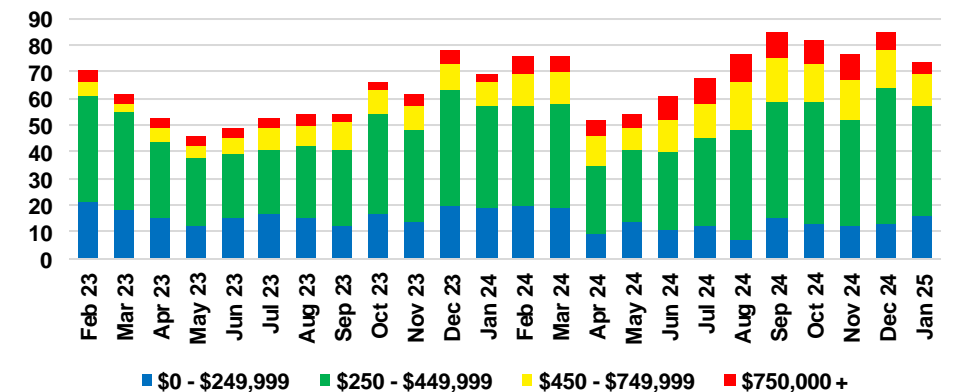

FRANKLIN COUNTY INVENTORY BY PRICE POINT