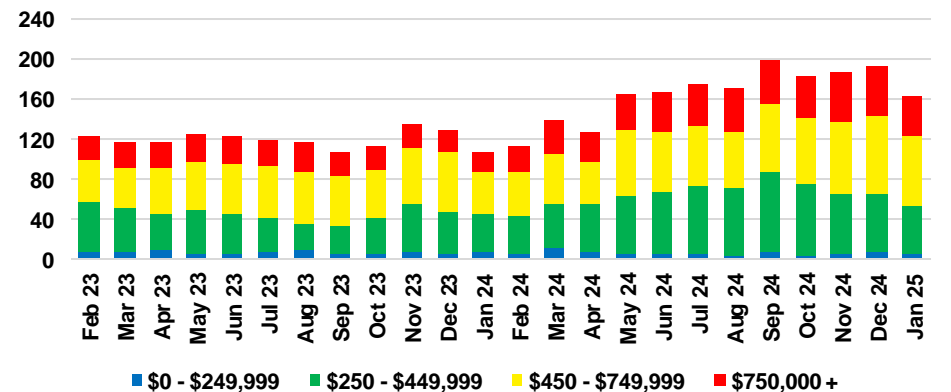

PICKENS COUNTY INVENTORY BY PRICE POINT