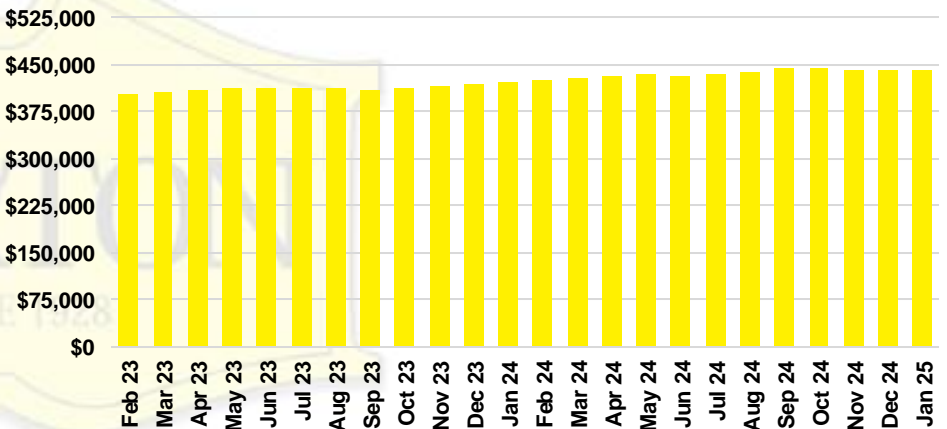

STEPHENS COUNTY SALES BY PRICE POINT

STEPHENS COUNTY INVENTORY BY PRICE POINT

WALTON COUNTY QUICK N'DICATORS

WALTON COUNTY SALES VOLUME VS SUPPLY

WALTON COUNTY INVENTORY MONTHS OF SUPPLY

WALTON COUNTY 12 MONTH AVERAGE SALES PRICE