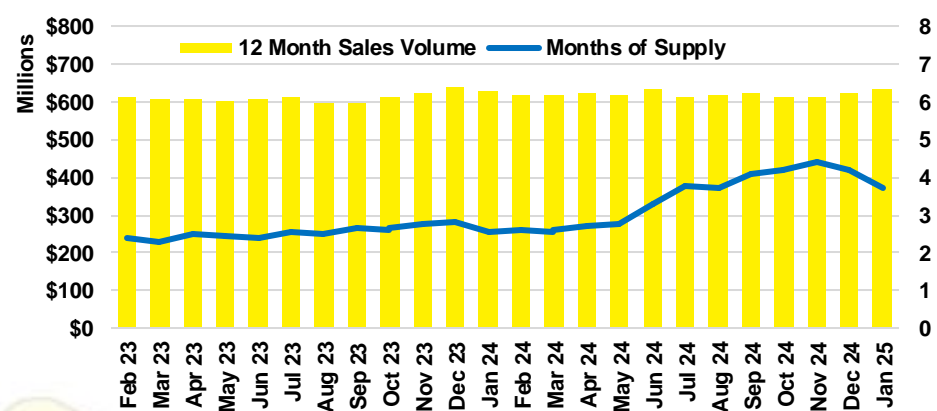

HALL COUNTY SALES BY PRICE POINT

HALL COUNTY INVENTORY BY PRICE POINT

JACKSON COUNTY QUICK N'DICATORS

JACKSON COUNTY SALES VOLUME VS SUPPLY

JACKSON COUNTY INVENTORY MONTHS OF SUPPLY

JACKSON COUNTY 12 MONTH AVERAGE SALES PRICE