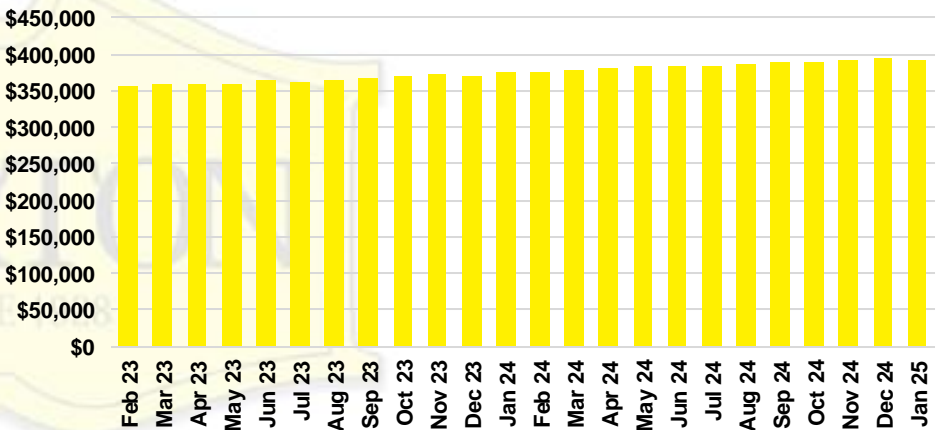

BANKS COUNTY INVENTORY BY PRICE POINT

BARROW COUNTY QUICK N'DICATORS

BARROW COUNTY SALES VOLUME VS SUPPLY

BARROW COUNTY INVENTORY MONTHS OF SUPPLY

BARROW COUNTY 12 MONTH AVERAGE SALES PRICE

BARROW COUNTY SALES BY PRICE POINT

BARROW COUNTY INVENTORY BY PRICE POINT

CHEROKEE COUNTY QUICK N'DICATORS

CHEROKEE COUNTY SALES VOLUME VS SUPPLY

CHEROKEE COUNTY INVENTORY MONTHS OF SUPPLY

CHEROKEE COUNTY 12 MONTH AVERAGE SALES PRICE

CHEROKEE COUNTY SALES BY PRICE POINT