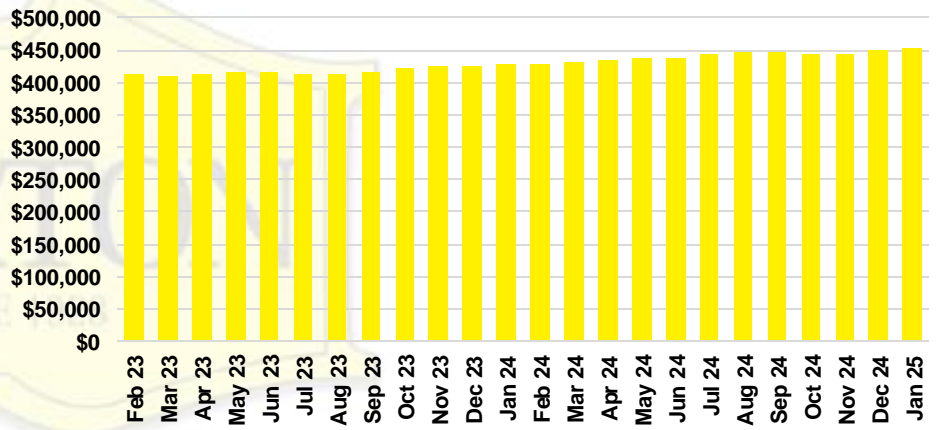

HALL COUNTY SALES BY PRICE POINT

HALL COUNTY INVENTORY BY PRICE POINT

JACKSON COUNTY QUICK N'DICATORS

JACKSON COUNTY SALES VOLUME VS SUPPLY

JACKSON COUNTY INVENTORY MONTHS OF SUPPLY

JACKSON COUNTY 12 MONTH AVERAGE SALES PRICE