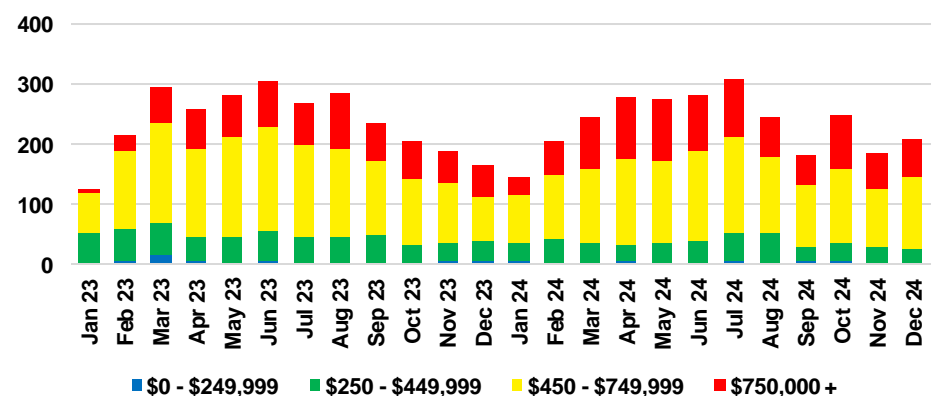

DAWSON COUNTY INVENTORY BY PRICE POINT

FORSYTH COUNTY QUICK N'DICATORS

FORSYTH COUNTY SALES VOLUME VS SUPPLY

FORSYTH COUNTY INVENTORY MONTHS OF SUPPLY

FORSYTH COUNTY 12 MONTH AVERAGE SALES PRICE

FORSYTH COUNTY SALES BY PRICE POINT