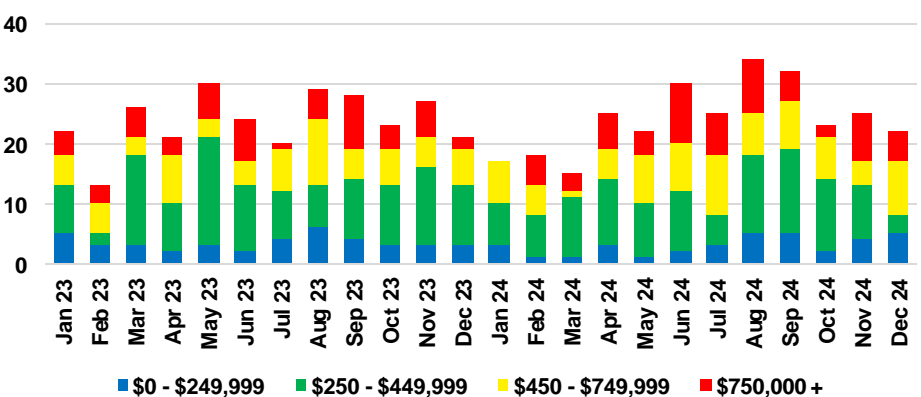

PICKENS COUNTY SALES BY PRICE POINT

PICKENS COUNTY INVENTORY BY PRICE POINT

RABUN COUNTY QUICK N'DICATORS

RABUN COUNTY SALES VOLUME VS SUPPLY

RABUN COUNTY INVENTORY MONTHS OF SUPPLY

RABUN COUNTY 12 MONTH AVERAGE SALES PRICE

RABUN COUNTY SALES BY PRICE POINT

RABUN COUNTY INVENTORY BY PRICE POINT

STEPHENS COUNTY QUICK N' DICATORS

STEPHENS COUNTY SALES VOLUME VS SUPPLY

STEPHENS COUNTY INVENTORY MONTHS OF SUPPLY

STEPHENS COUNTY 12 MONTH AVERAGE SALES PRICE