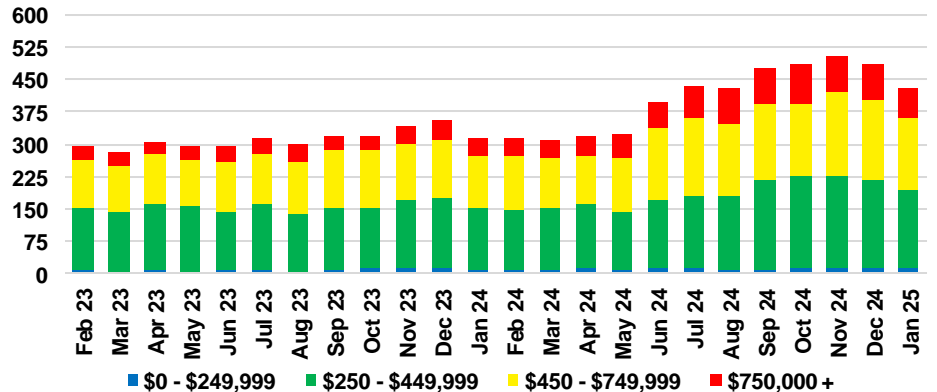

JACKSON COUNTY INVENTORY BY PRICE POINT