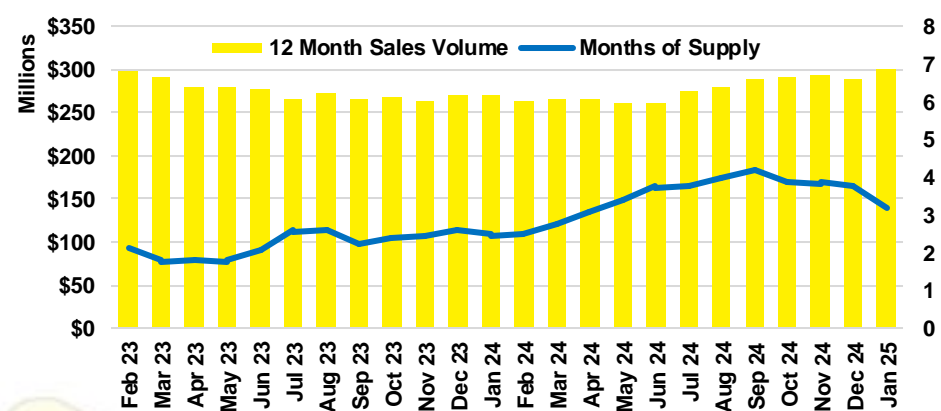

DAWSON COUNTY SALES VOLUME VS SUPPLY