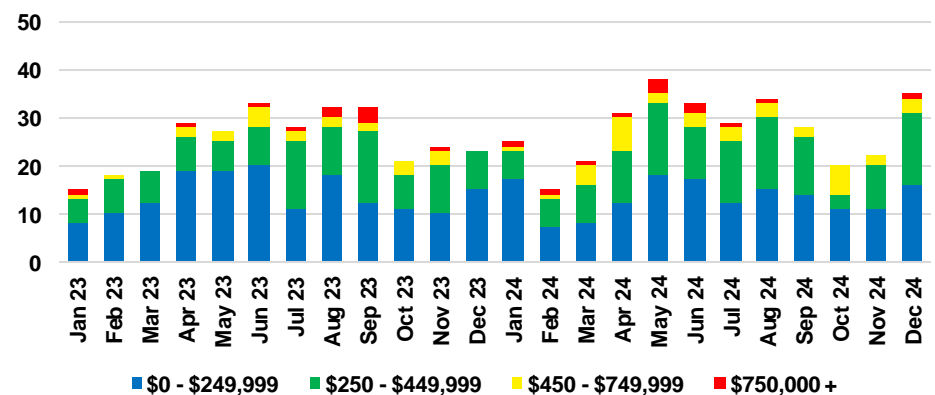

STEPHENS COUNTY SALES BY PRICE POINT