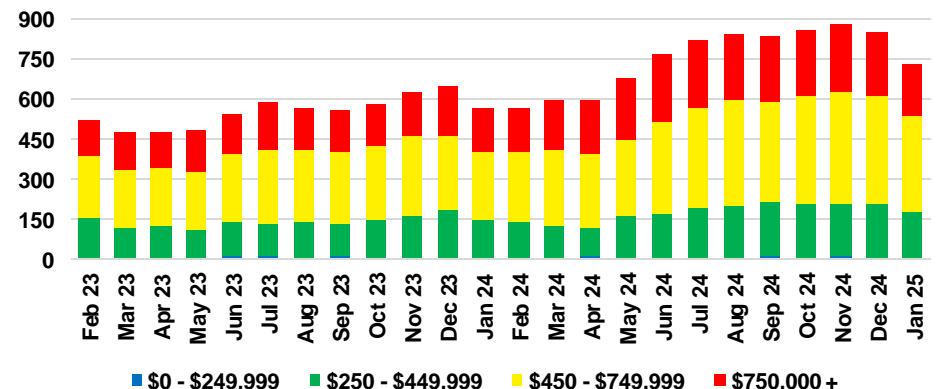

CHEROKEE COUNTY INVENTORY BY PRICE POINT