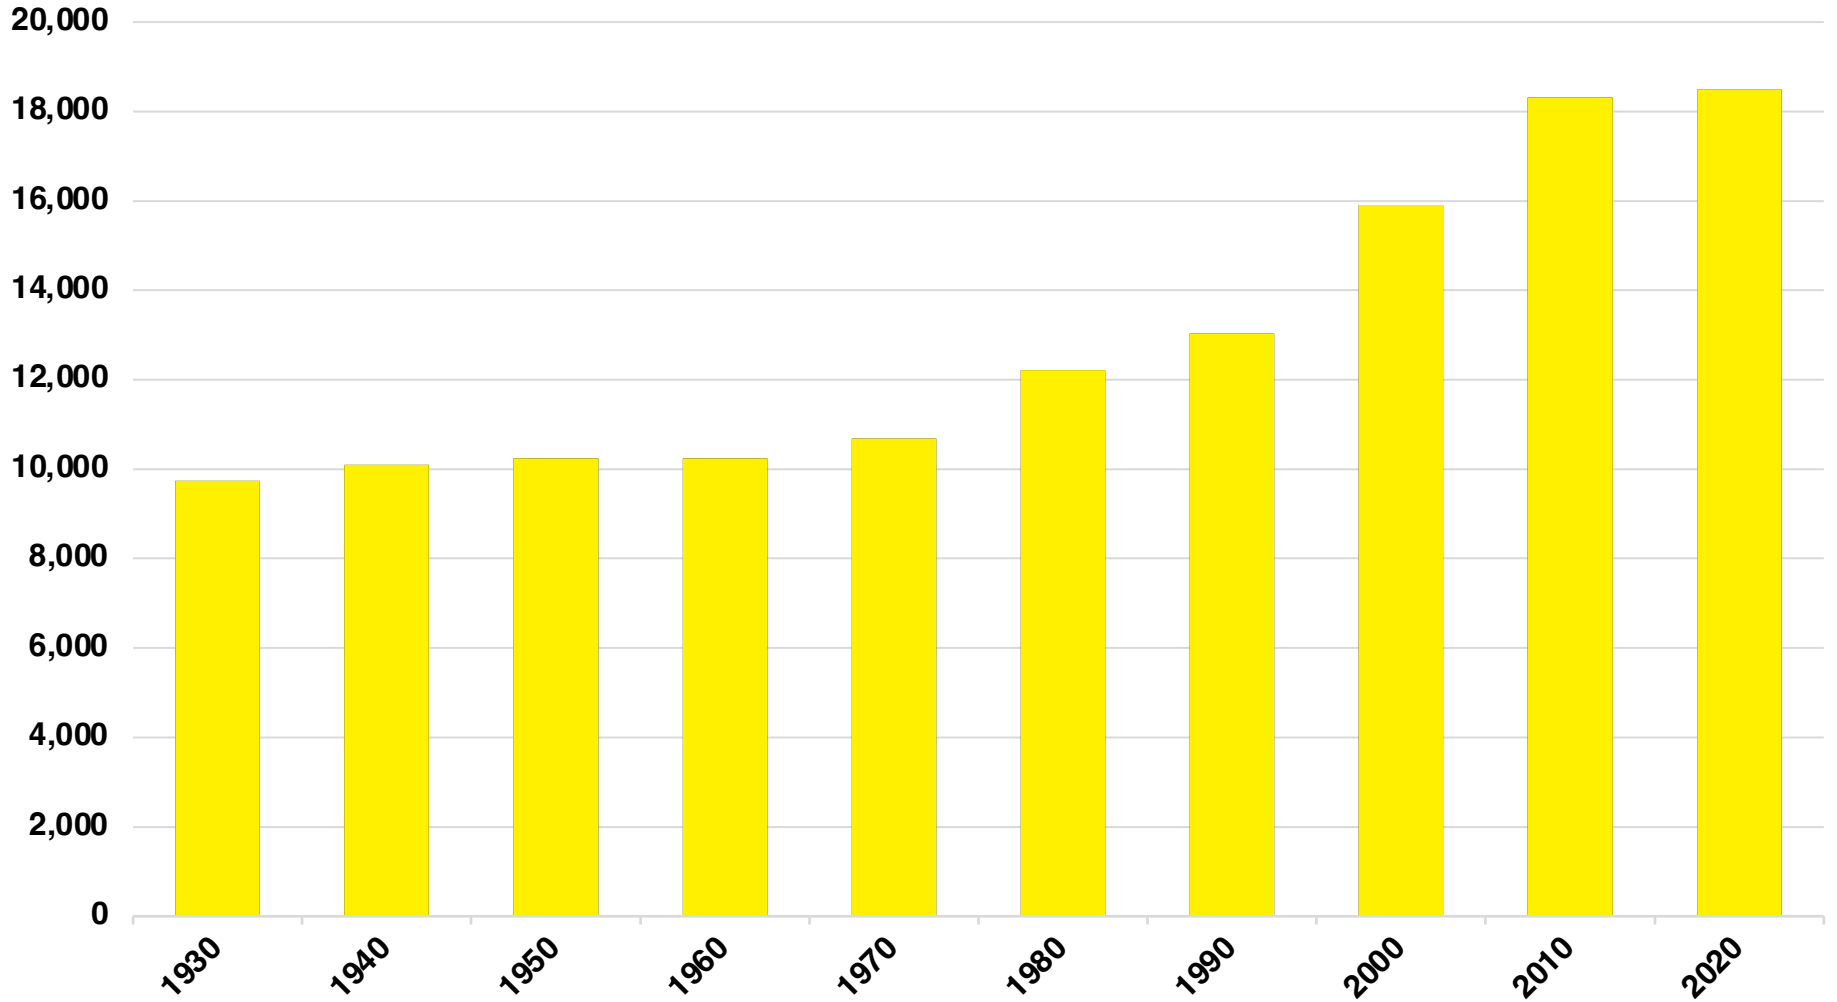

LAMAR

LAMAR COUNTY

EMPLOYMENT SNAPSHOT

- 8,263 RESIDENTS CURRENTLY EMPLOYED.
- 2023 UNEMPLOYMENT RATE: 3.4%
- NOV 2024 UNEMPLOYMENT RATE: 4.0%

Industry Mix

Employment Trends

Unemployment Rate Trends

LAMAR COUNTY

HISTORICAL POPULATION

Source: US Census

LAMAR COUNTY

2023 POPULATION BY AGE

LAMAR COUNTY

TOTAL VS HISPANIC BIRTHS

LAMAR COUNTY

SINGLE FAMILY HOME SALES