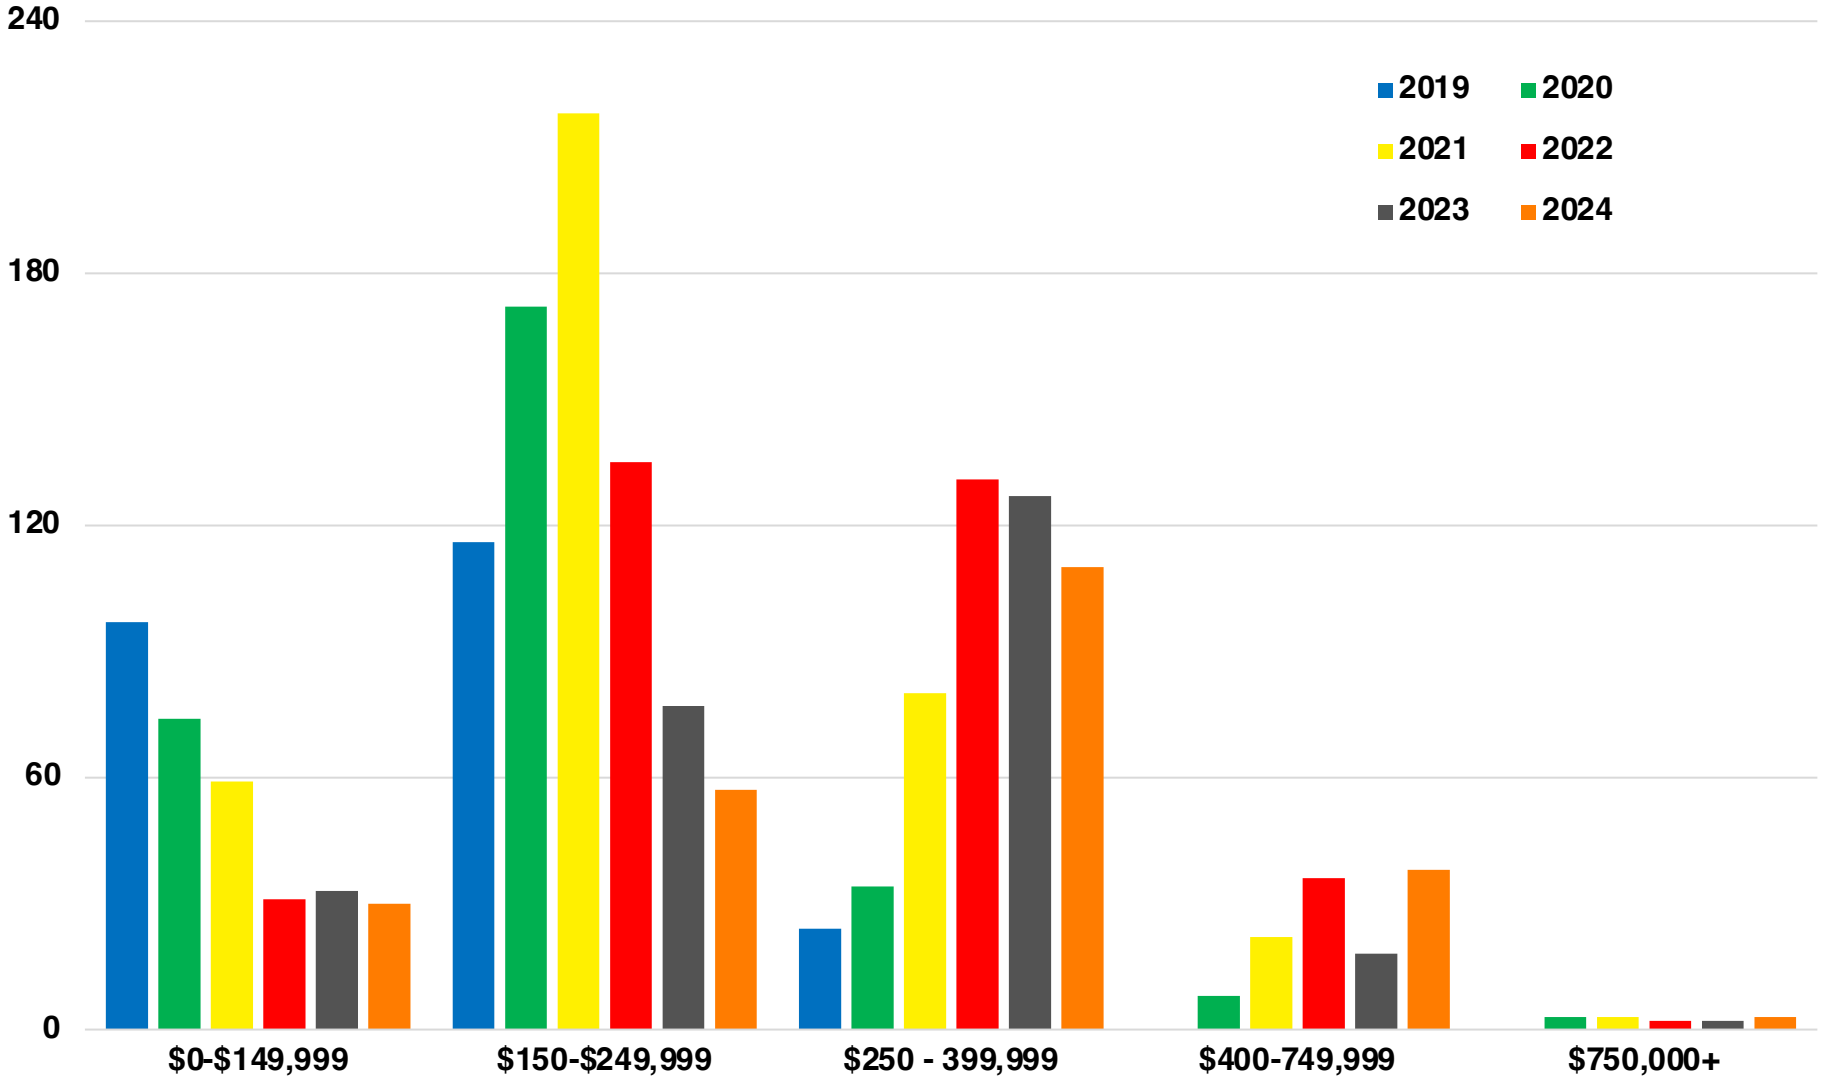

LAMAR

LAMAR COUNTY

EMPLOYMENT SNAPSHOT

- 8,263 RESIDENTS CURRENTLY EMPLOYED.
- 2023 UNEMPLOYMENT RATE: 3.4%
- NOV 2024 UNEMPLOYMENT RATE: 4.0%

Industry Mix

Employment Trends

Unemployment Rate Trends

LAMAR COUNTY

HISTORICAL POPULATION

Source: US Census

LAMAR COUNTY

2023 POPULATION BY AGE

LAMAR COUNTY

TOTAL VS HISPANIC BIRTHS

LAMAR COUNTY

SINGLE FAMILY HOME SALES