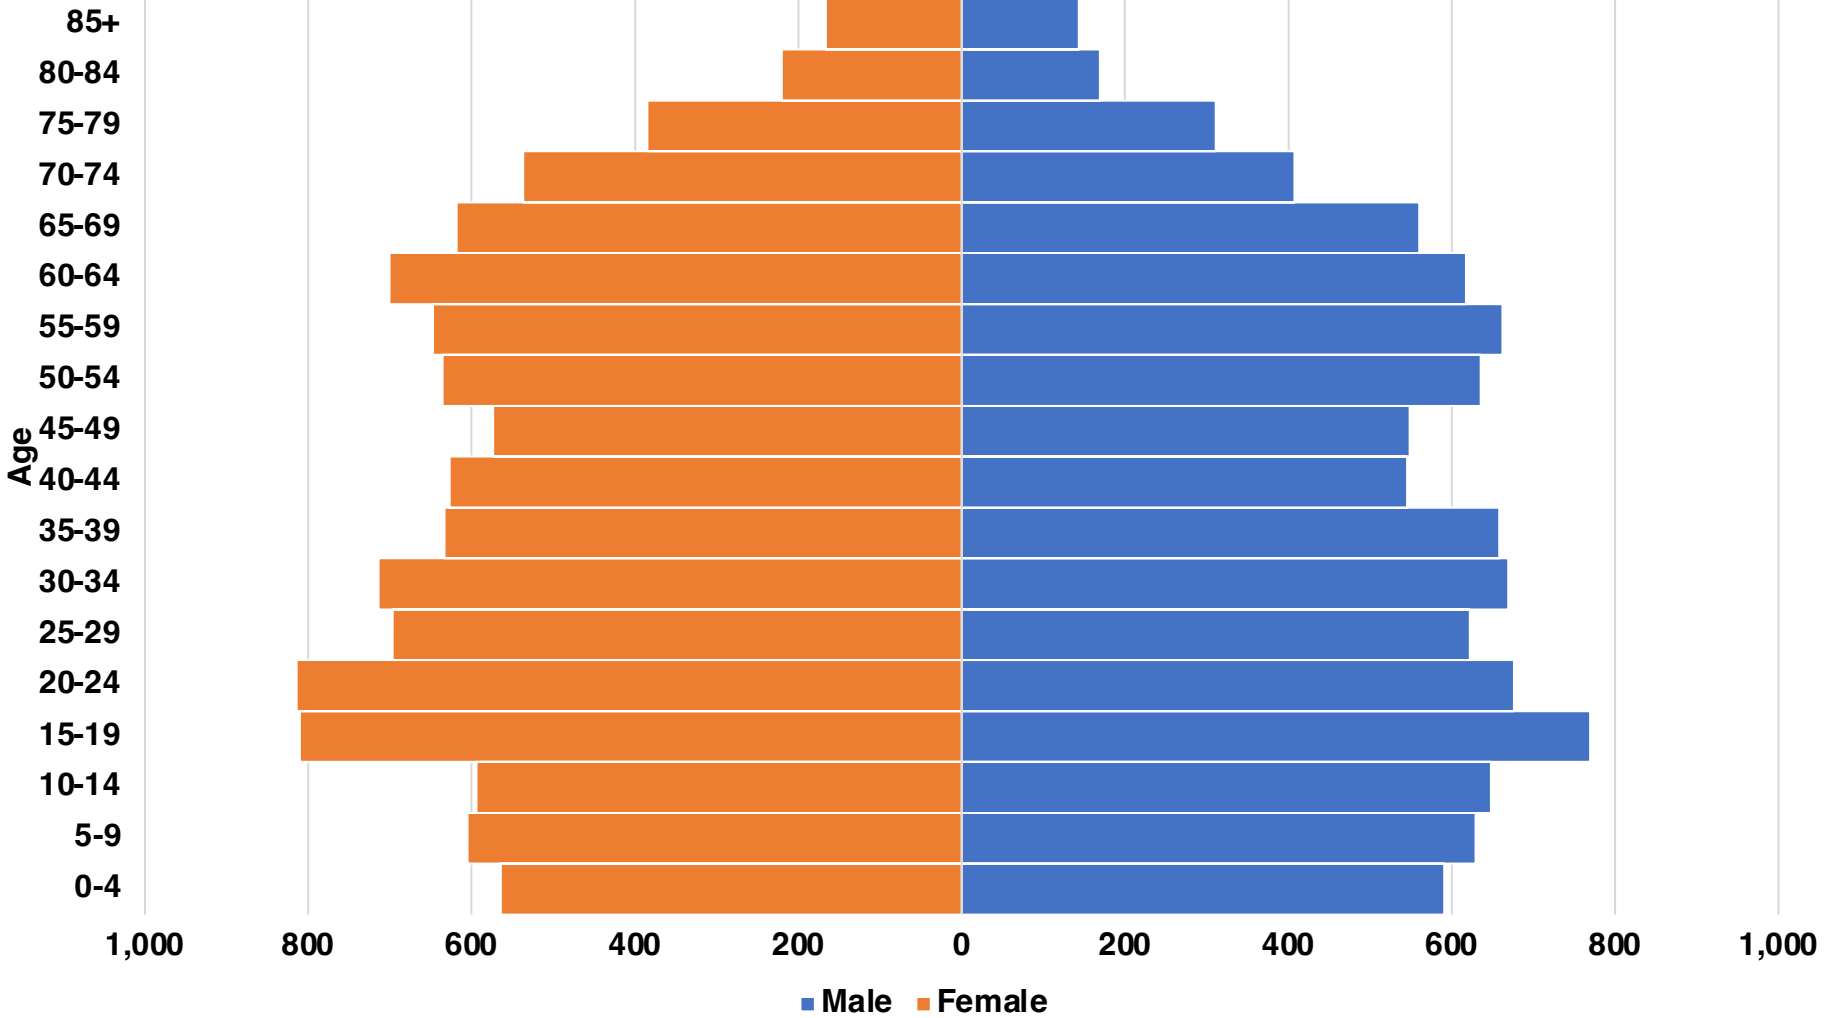

LAMAR

LAMAR COUNTY

EMPLOYMENT SNAPSHOT

- 8,263 RESIDENTS CURRENTLY EMPLOYED.
- 2023 UNEMPLOYMENT RATE: 3.4%
- NOV 2024 UNEMPLOYMENT RATE: 4.0%

Industry Mix

Employment Trends

Unemployment Rate Trends

LAMAR COUNTY

HISTORICAL POPULATION

Source: US Census

LAMAR COUNTY

2023 POPULATION BY AGE

LAMAR COUNTY

TOTAL VS HISPANIC BIRTHS

LAMAR COUNTY

SINGLE FAMILY HOME SALES