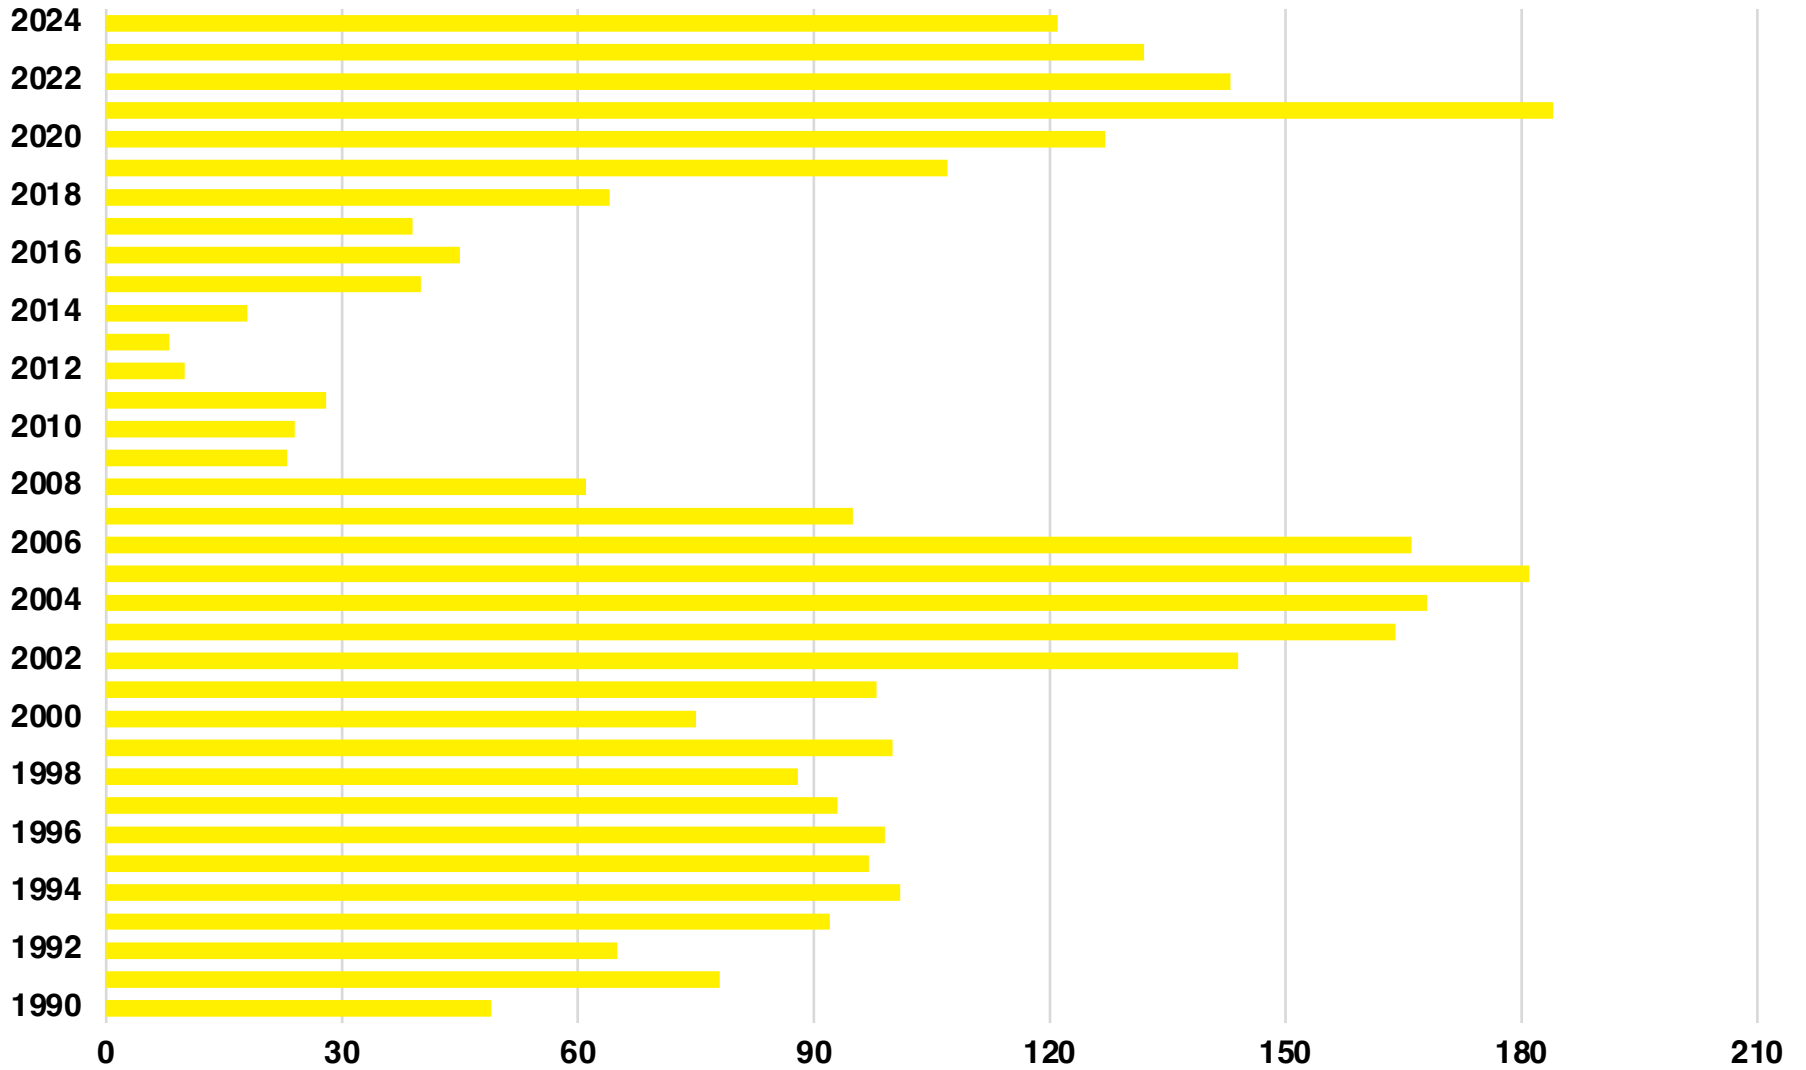

LAMAR COUNTY

TOTAL BUILDING PERMITS