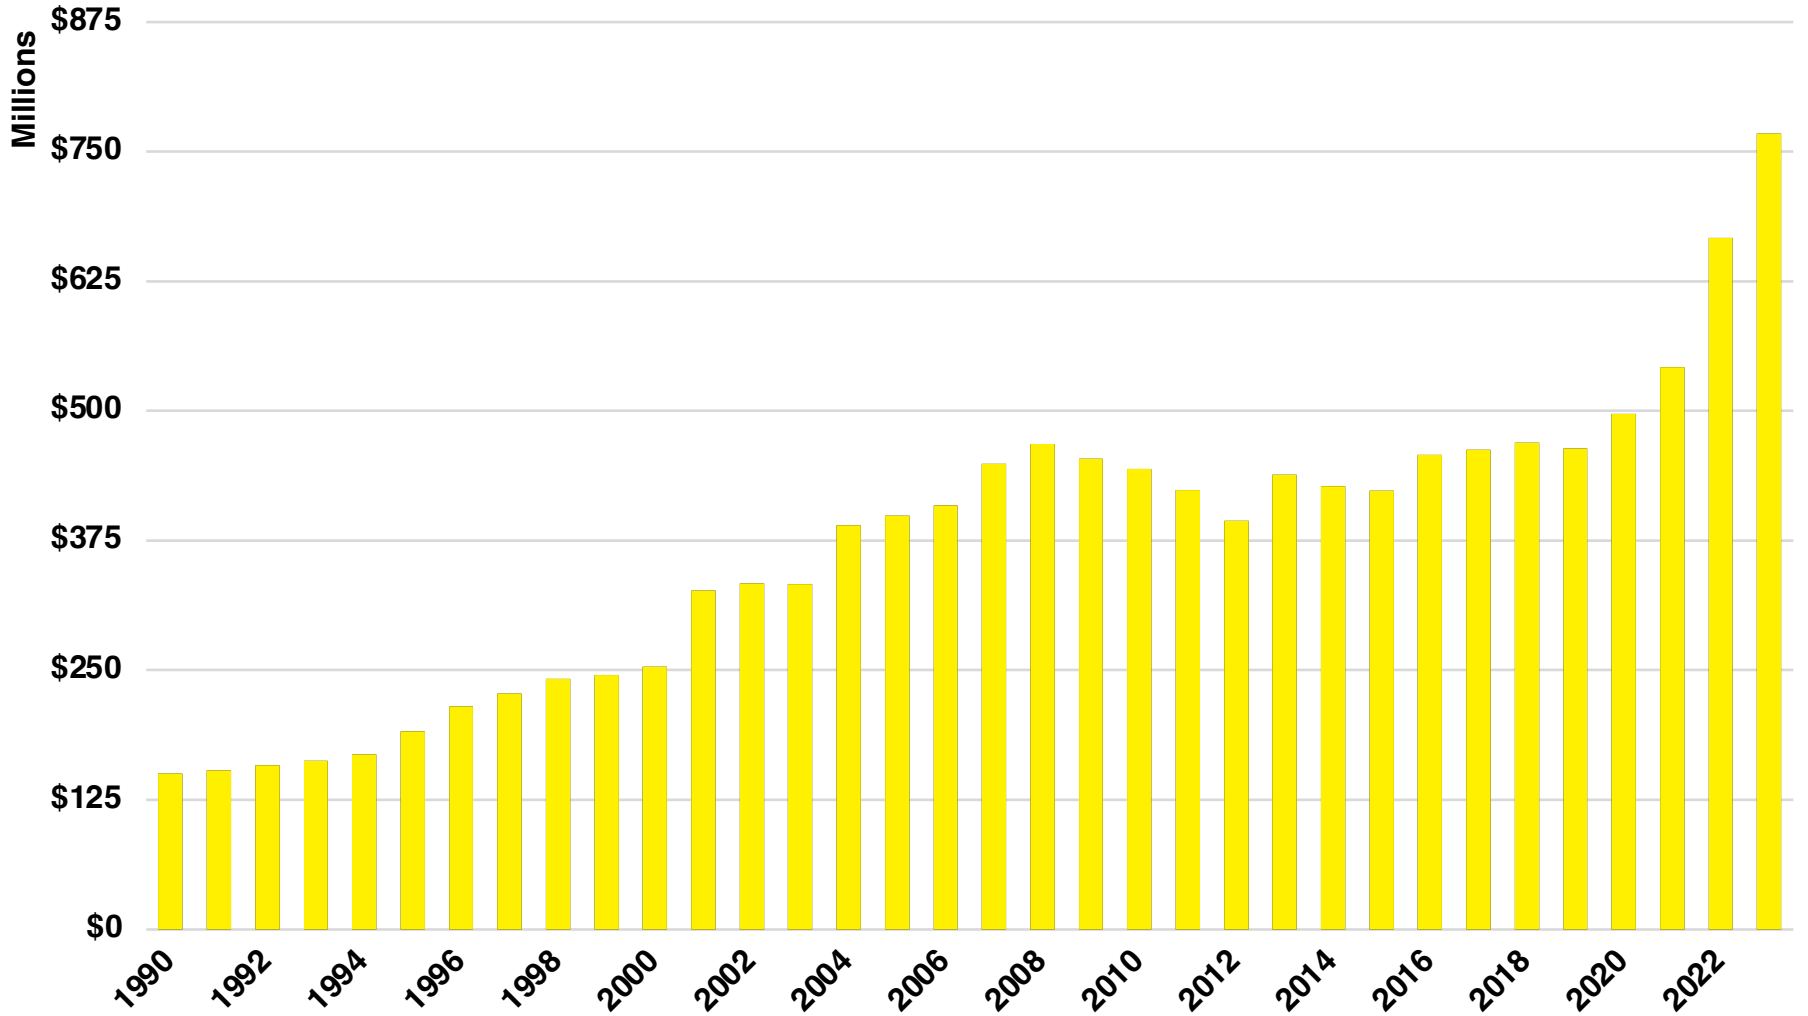

LAMAR COUNTY

TAX DIGEST 40% ASSESSED VALUE

Source: GA Dept of Revenue Consolidated Tax Digest