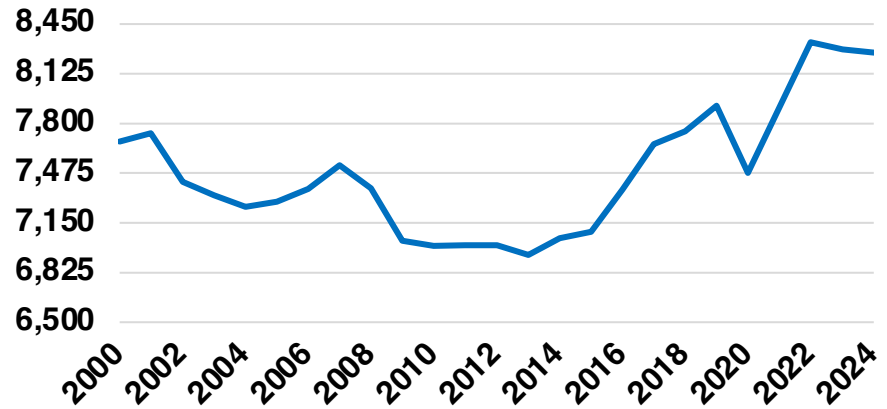

LAMAR

LAMAR COUNTY

EMPLOYMENT SNAPSHOT

- 8,263 RESIDENTS CURRENTLY EMPLOYED.
- 2023 UNEMPLOYMENT RATE: 3.4%
- NOV 2024 UNEMPLOYMENT RATE: 4.0%

Industry Mix

Employment Trends

Unemployment Rate Trends

LAMAR COUNTY

HISTORICAL POPULATION

Source: US Census

LAMAR COUNTY

2023 POPULATION BY AGE

LAMAR COUNTY

TOTAL VS HISPANIC BIRTHS

LAMAR COUNTY

SINGLE FAMILY HOME SALES