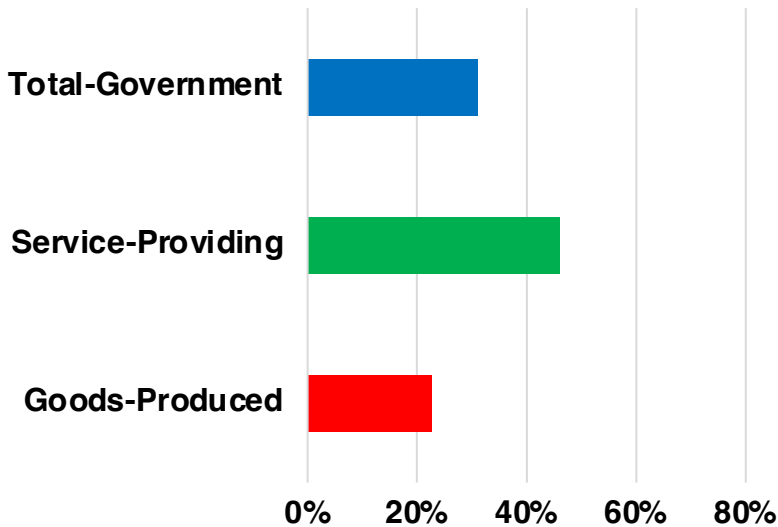

LAMAR

LAMAR COUNTY

EMPLOYMENT SNAPSHOT

- 8,263 RESIDENTS CURRENTLY EMPLOYED.
- 2023 UNEMPLOYMENT RATE: 3.4%
- NOV 2024 UNEMPLOYMENT RATE: 4.0%

Industry Mix

Employment Trends

Unemployment Rate Trends

LAMAR COUNTY

HISTORICAL POPULATION

Source: US Census

LAMAR COUNTY

2023 POPULATION BY AGE

LAMAR COUNTY

TOTAL VS HISPANIC BIRTHS

LAMAR COUNTY

SINGLE FAMILY HOME SALES