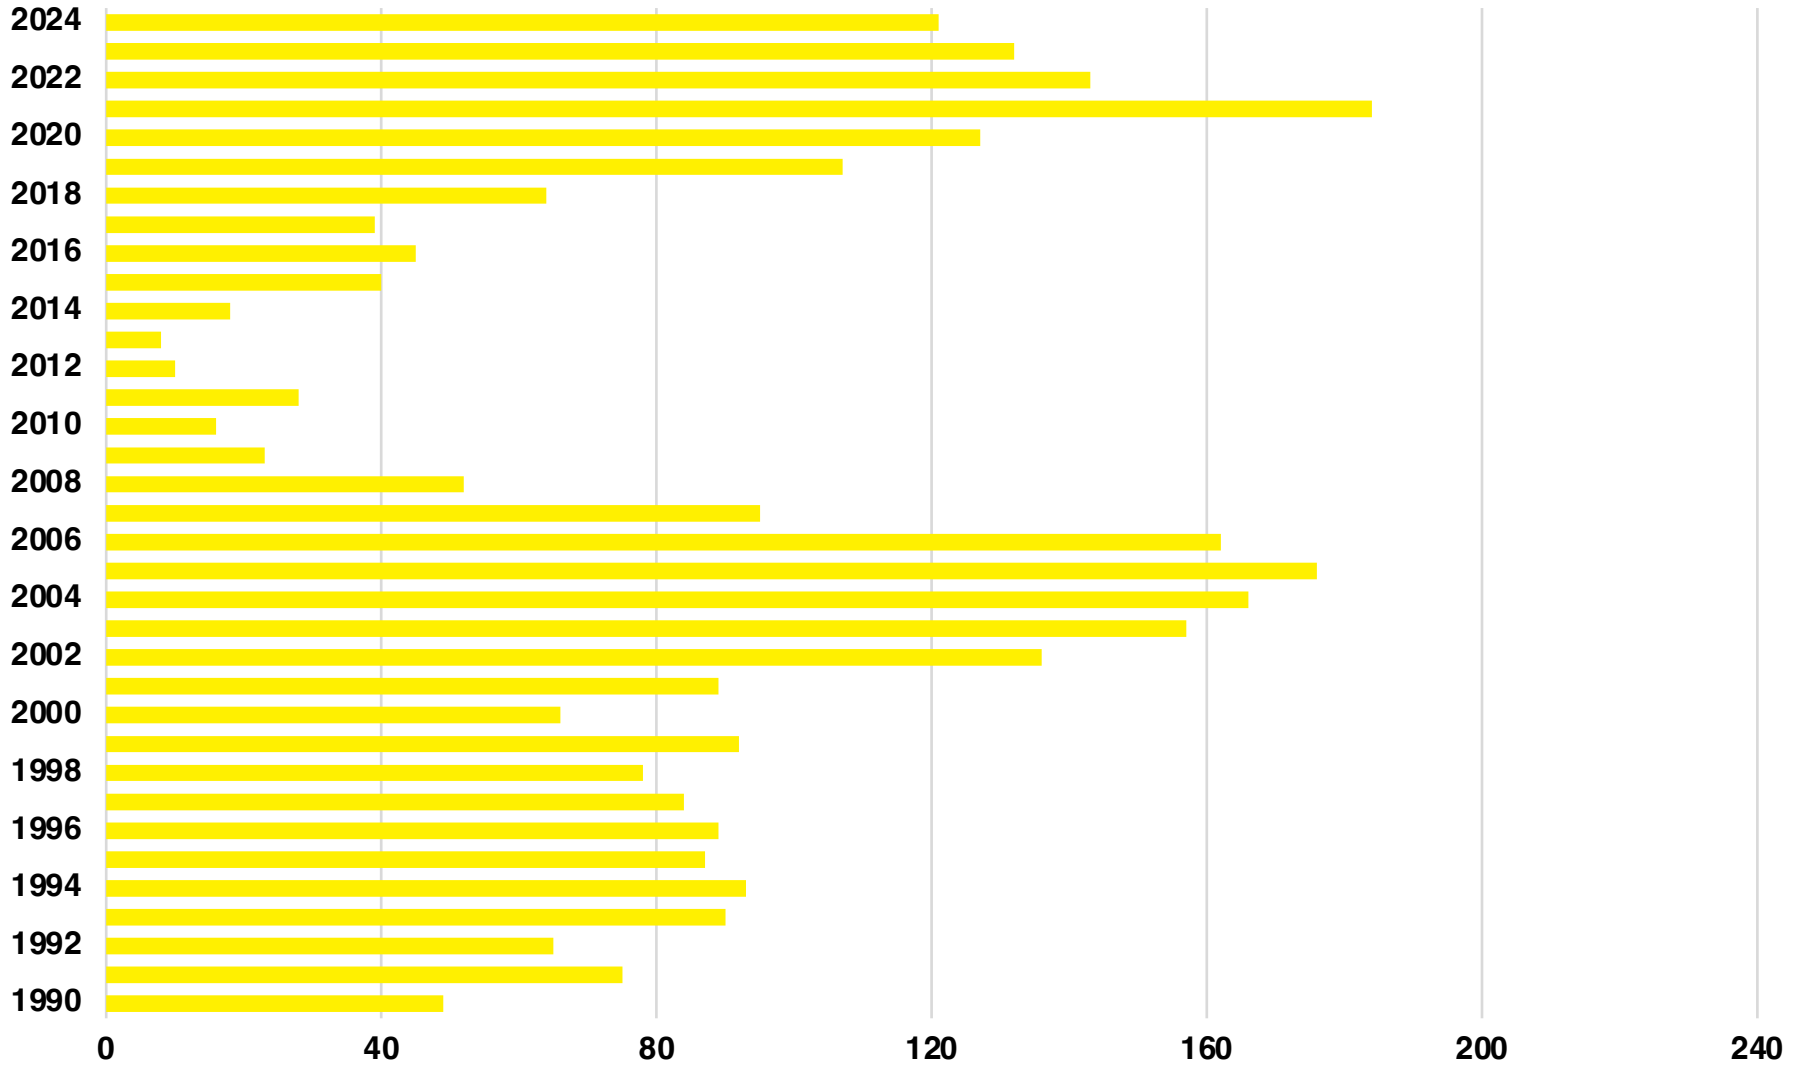

LAMAR COUNTY

SINGLE FAMILY BUILDING PERMITS