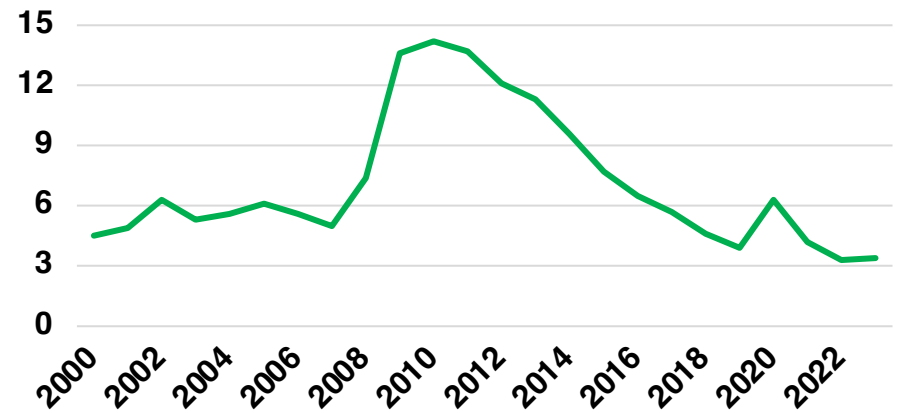

LAMAR

LAMAR COUNTY

EMPLOYMENT SNAPSHOT

- 8,263 RESIDENTS CURRENTLY EMPLOYED.
- 2023 UNEMPLOYMENT RATE: 3.4%
- NOV 2024 UNEMPLOYMENT RATE: 4.0%

Industry Mix

Employment Trends

Unemployment Rate Trends

LAMAR COUNTY

HISTORICAL POPULATION

Source: US Census

LAMAR COUNTY

2023 POPULATION BY AGE

LAMAR COUNTY

TOTAL VS HISPANIC BIRTHS

LAMAR COUNTY

SINGLE FAMILY HOME SALES