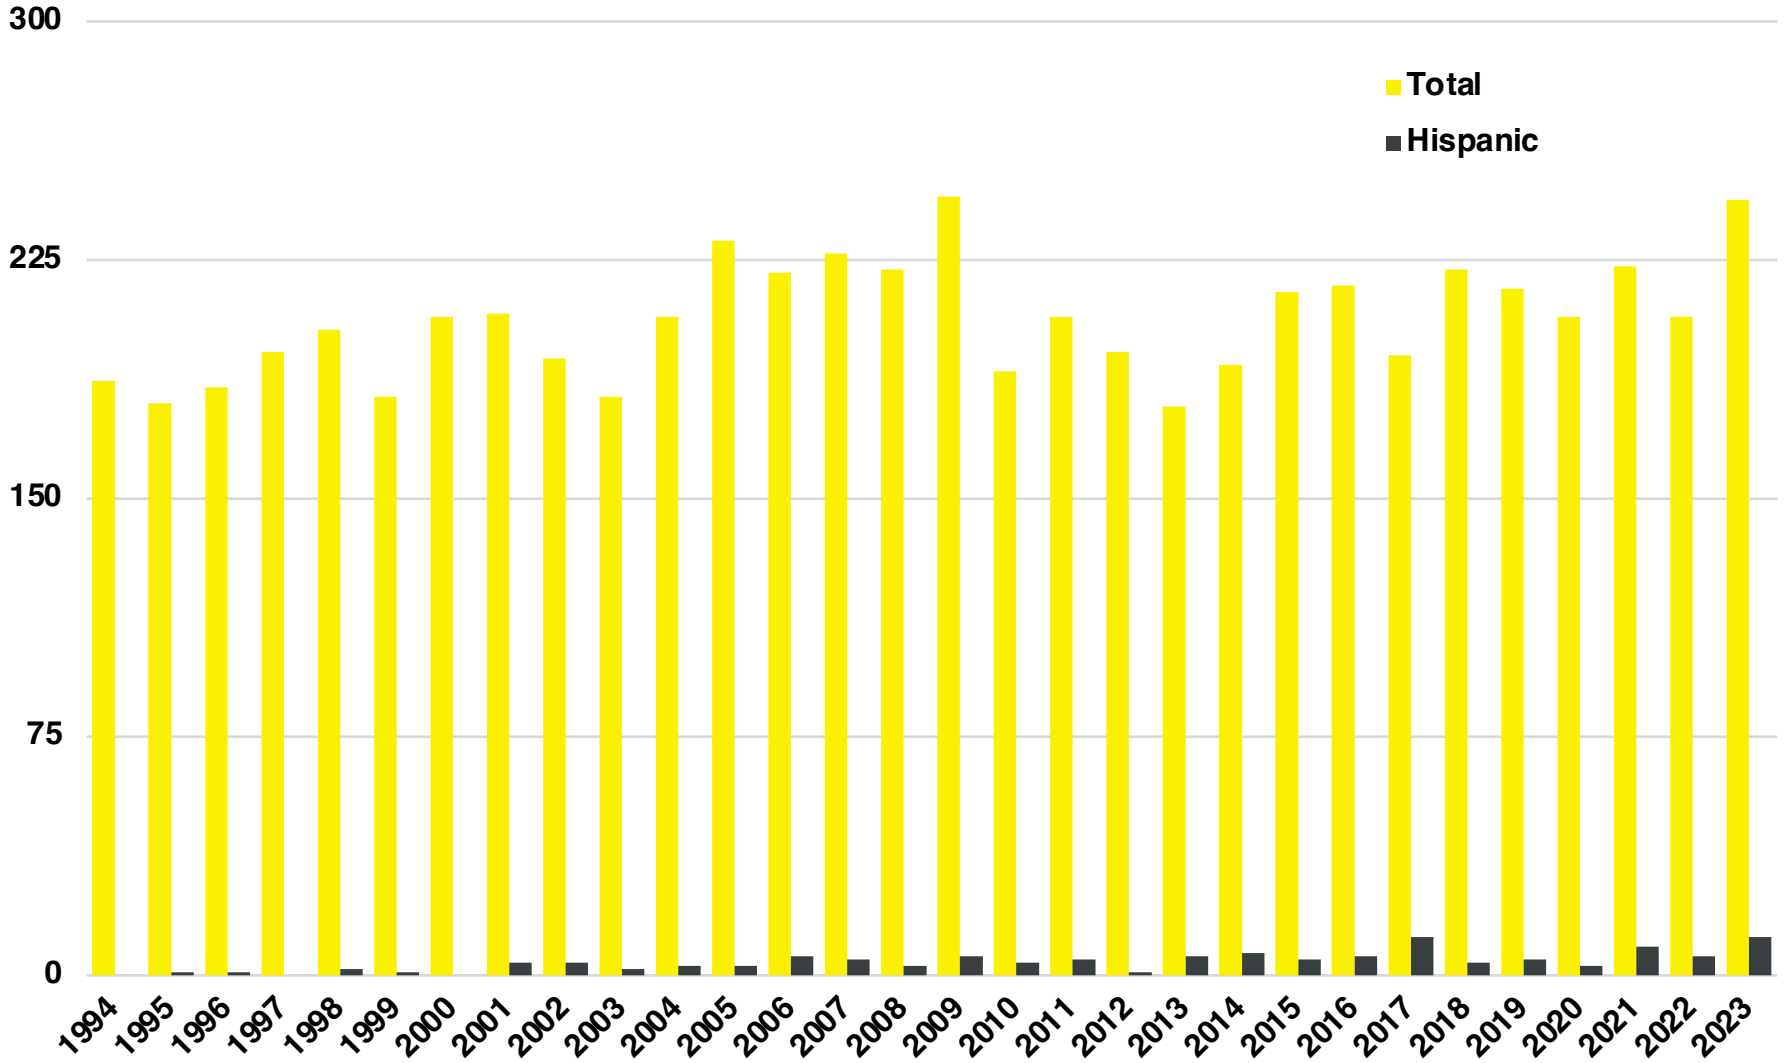

LAMAR

LAMAR COUNTY

EMPLOYMENT SNAPSHOT

- 8,263 RESIDENTS CURRENTLY EMPLOYED.
- 2023 UNEMPLOYMENT RATE: 3.4%
- NOV 2024 UNEMPLOYMENT RATE: 4.0%

Industry Mix

Employment Trends

Unemployment Rate Trends

LAMAR COUNTY

HISTORICAL POPULATION

Source: US Census

LAMAR COUNTY

2023 POPULATION BY AGE

LAMAR COUNTY

TOTAL VS HISPANIC BIRTHS

LAMAR COUNTY

SINGLE FAMILY HOME SALES