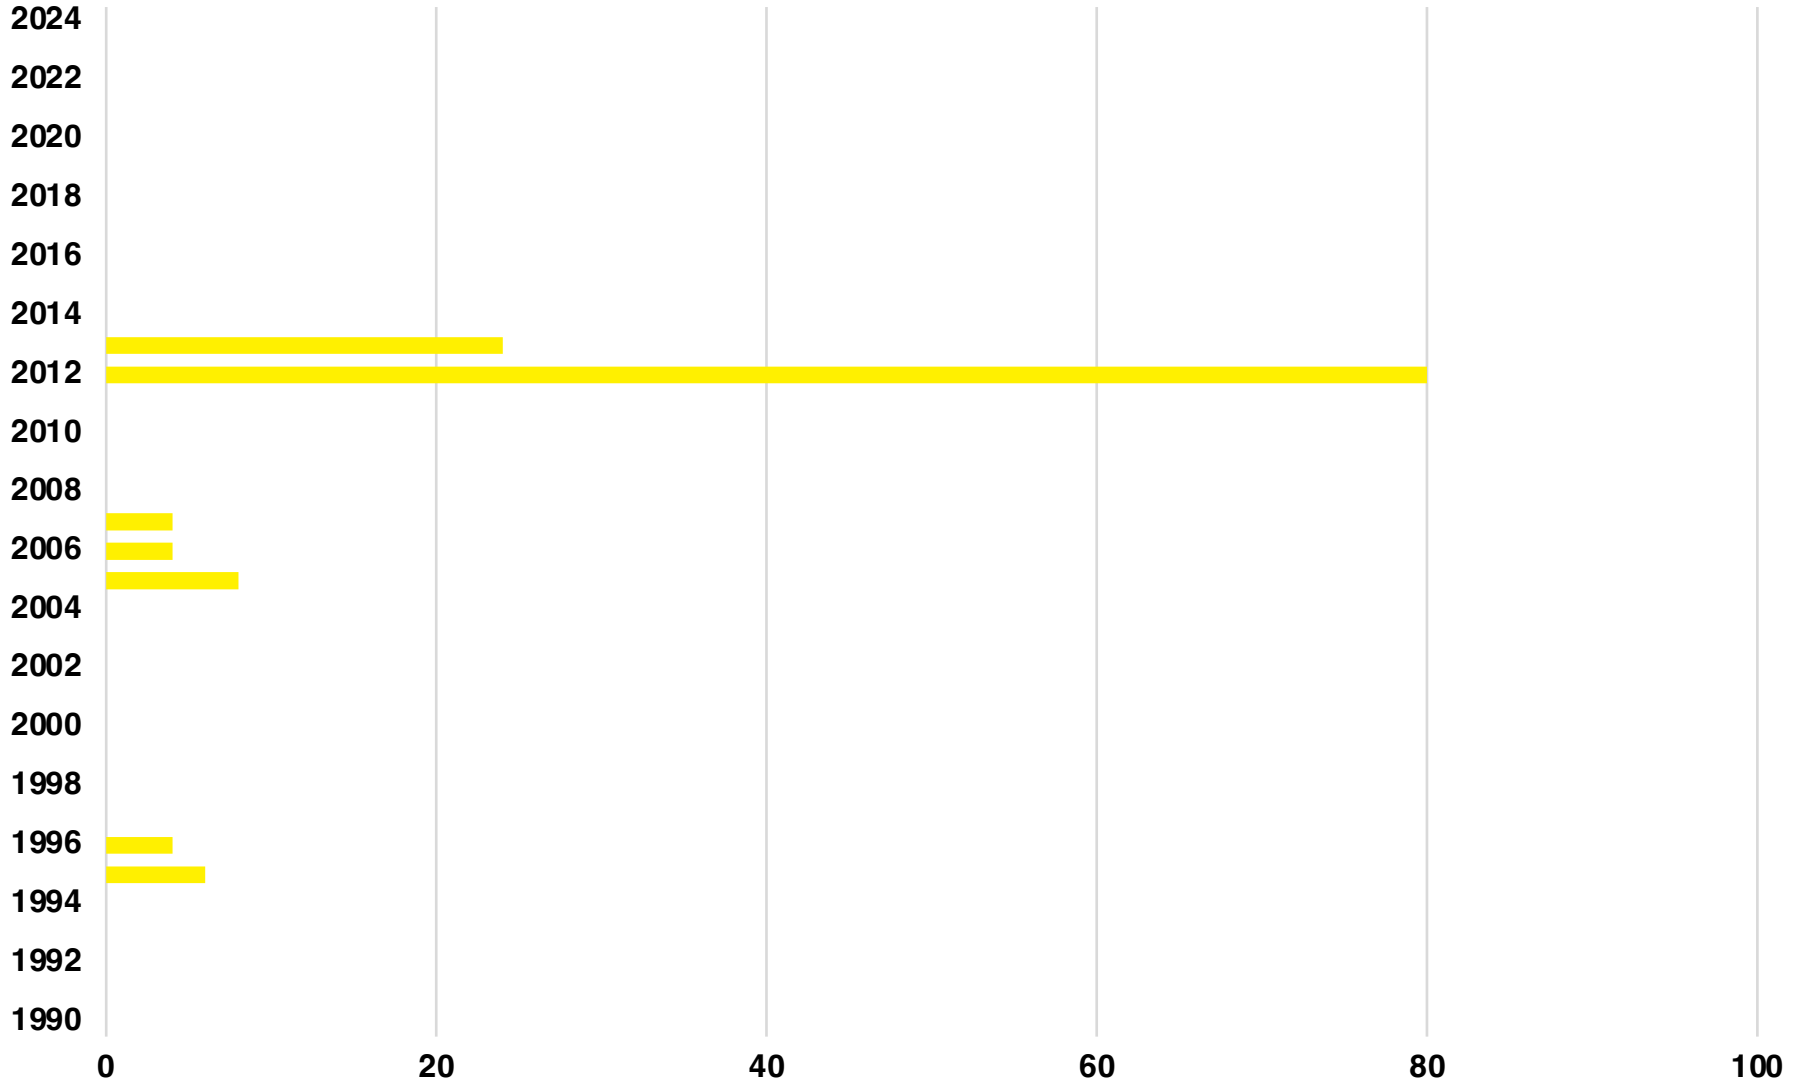

MONROE COUNTY

MULTI FAMILY BUILDING PERMITS