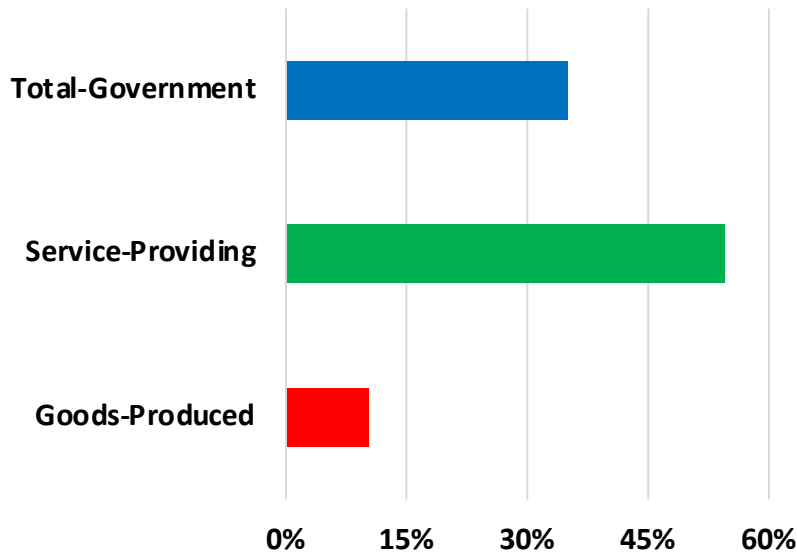

MONROE

MONROE COUNTY

EMPLOYMENT SNAPSHOT

- 12,533 RESIDENTS CURRENTLY EMPLOYED.
- 2023 UNEMPLOYMENT RATE: 3.0%
- NOV 2024 UNEMPLOYMENT RATE: 3.2%

Employment Trends

Unemployment Trends

MONROE COUNTY

HISTORICAL POPULATION

Source: US Census

MONROE COUNTY

2023 POPULATION BY AGE

MONROE COUNTY

TOTAL VS HISPANIC BIRTHS

MONROE COUNTY

SINGLE FAMILY HOME SALES

Source: GAMLS