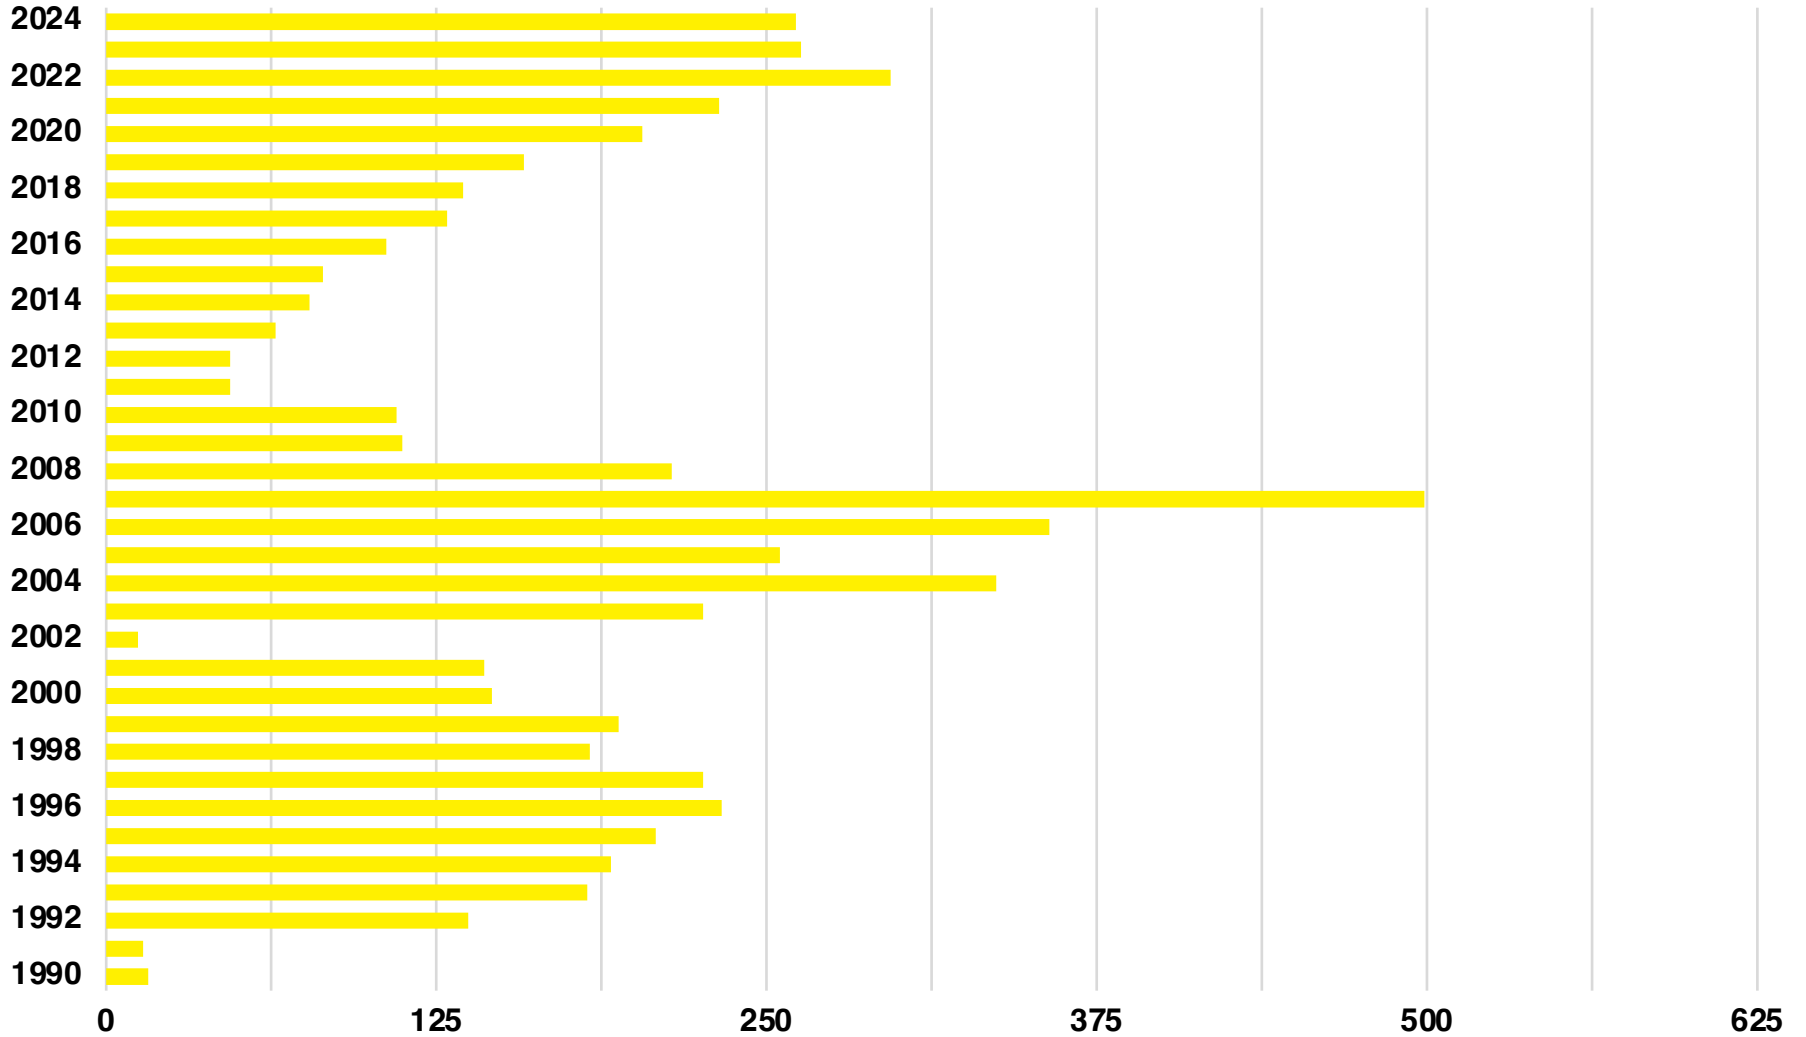

MONROE COUNTY

SINGLE FAMILY BUILDING PERMITS