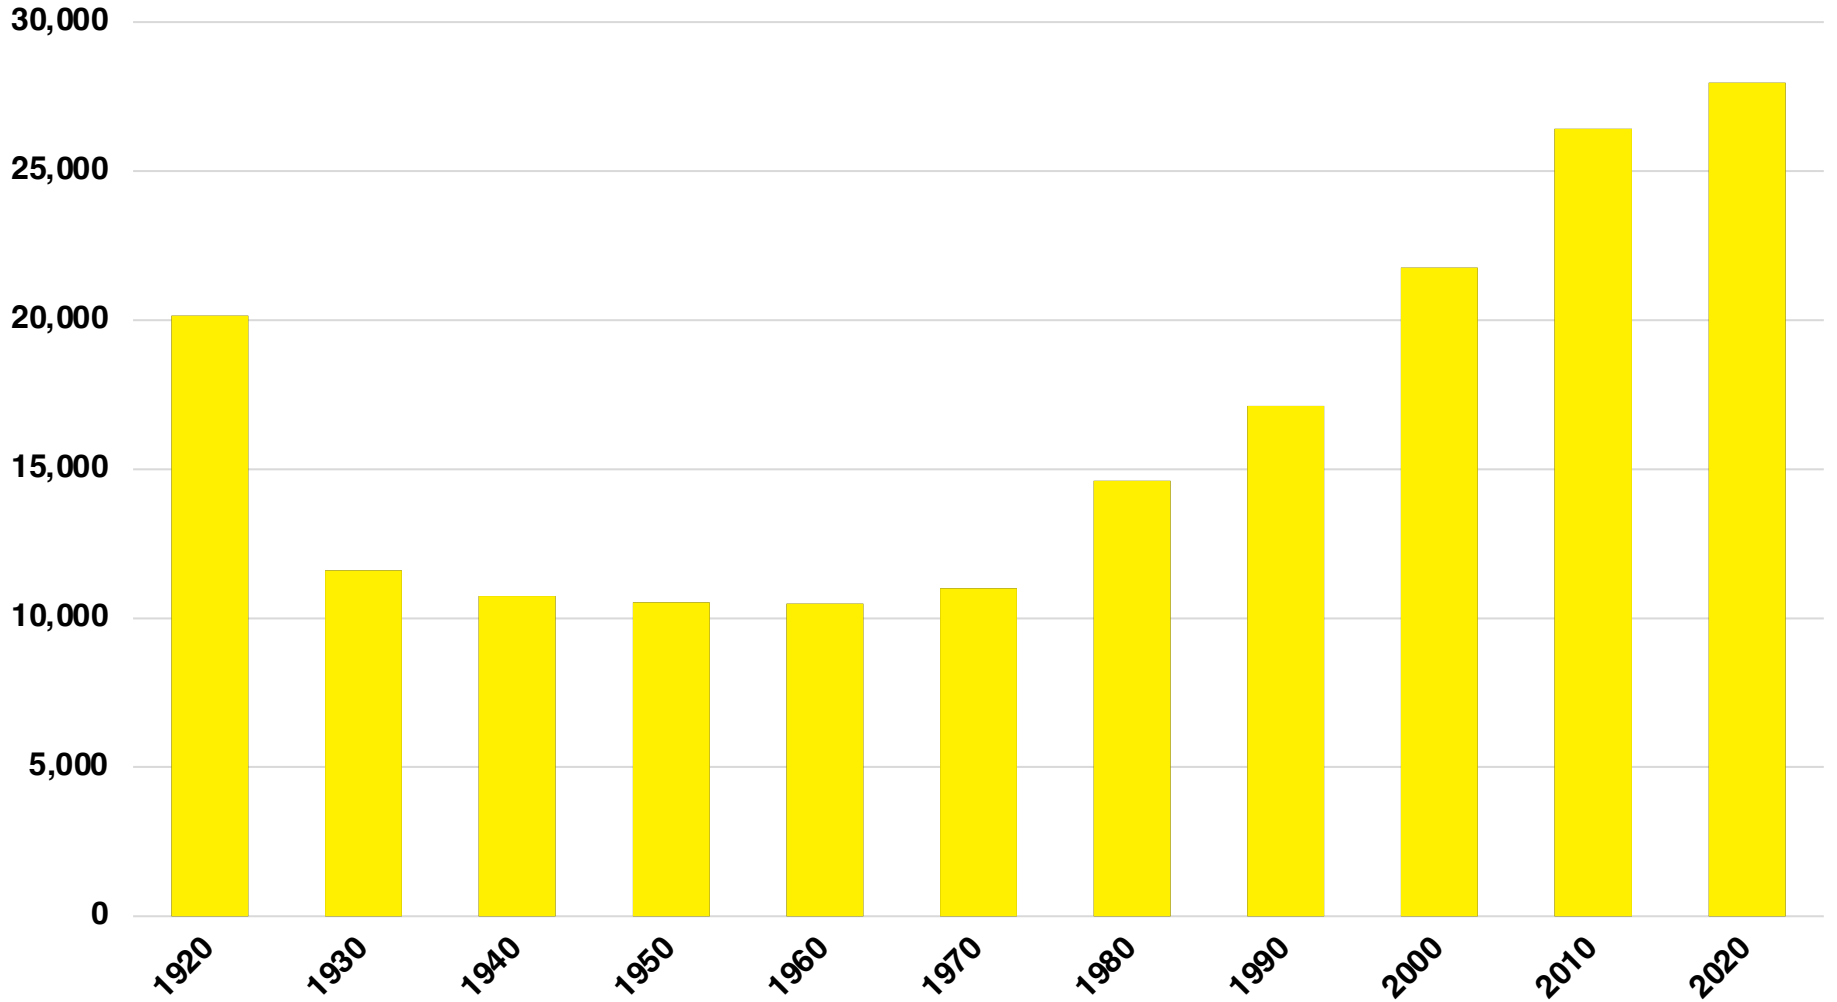

MONROE

MONROE COUNTY

EMPLOYMENT SNAPSHOT

- 12,533 RESIDENTS CURRENTLY EMPLOYED.
- 2023 UNEMPLOYMENT RATE: 3.0%
- NOV 2024 UNEMPLOYMENT RATE: 3.2%

Employment Trends

Unemployment Trends

MONROE COUNTY

HISTORICAL POPULATION

Source: US Census

MONROE COUNTY

2023 POPULATION BY AGE

MONROE COUNTY

TOTAL VS HISPANIC BIRTHS

MONROE COUNTY

SINGLE FAMILY HOME SALES

Source: GAMLS