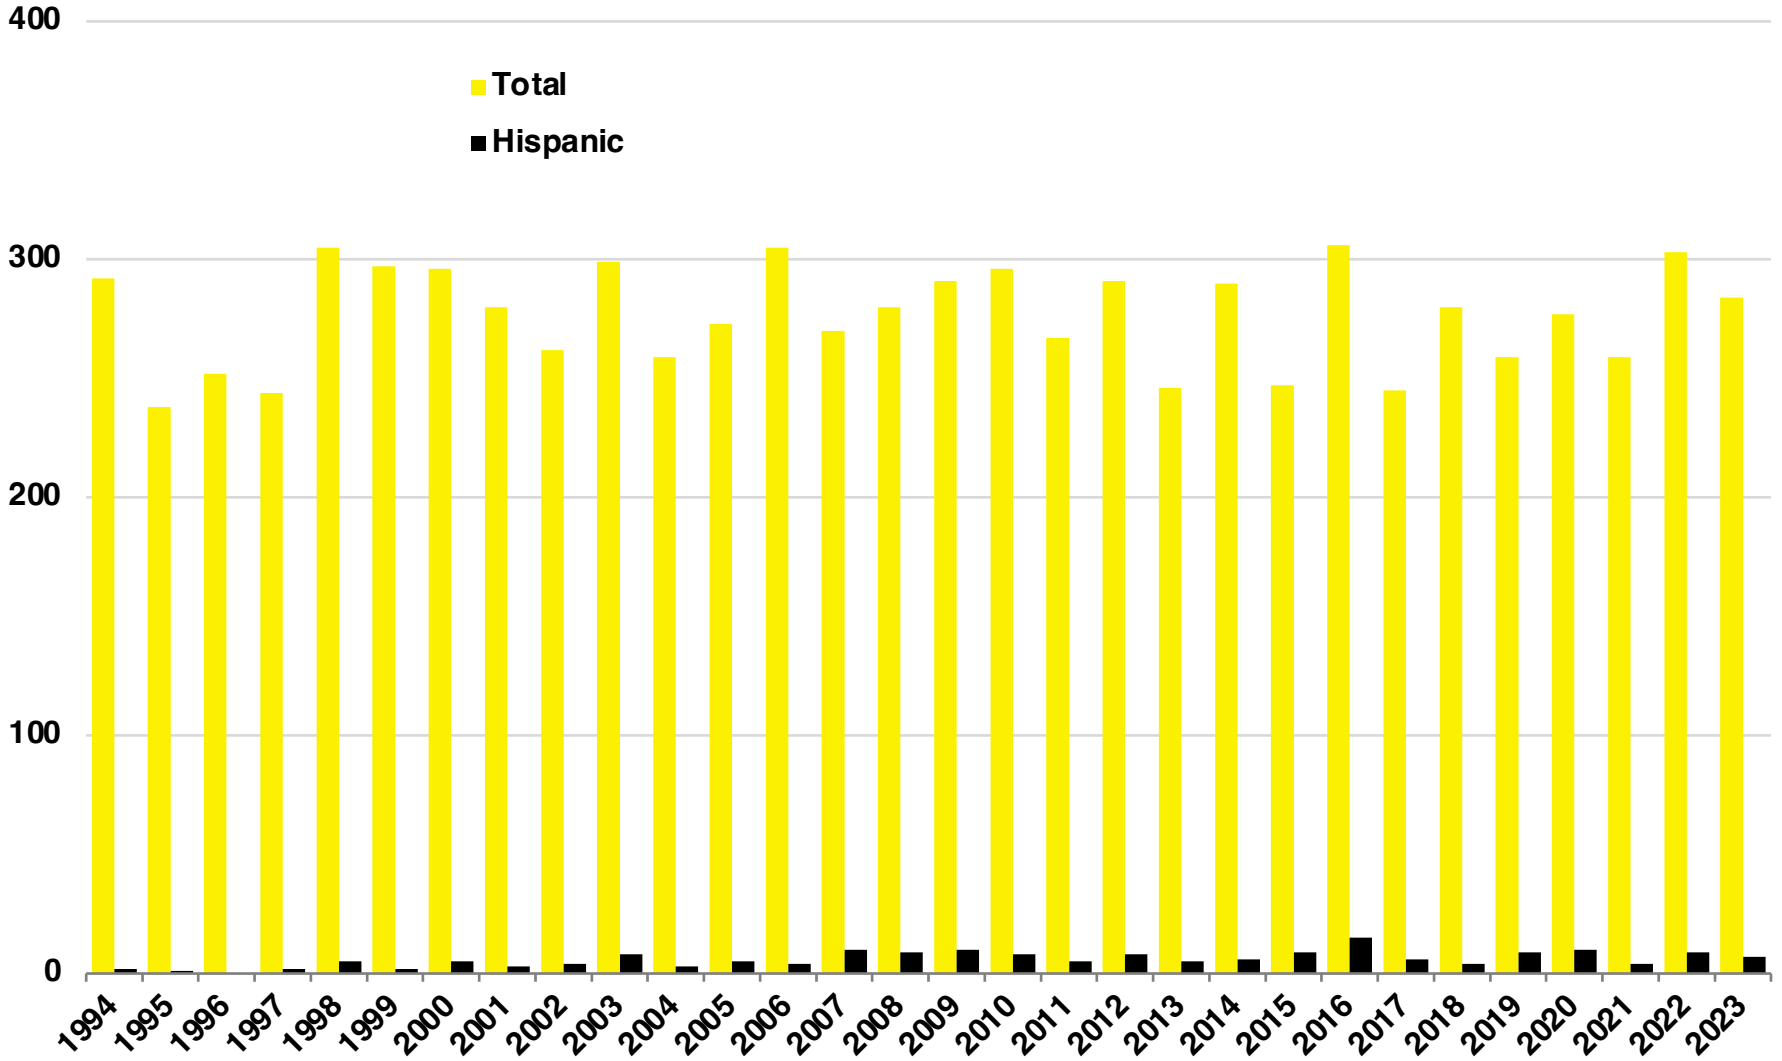

MONROE

MONROE COUNTY

EMPLOYMENT SNAPSHOT

- 12,533 RESIDENTS CURRENTLY EMPLOYED.
- 2023 UNEMPLOYMENT RATE: 3.0%
- NOV 2024 UNEMPLOYMENT RATE: 3.2%

Employment Trends

Unemployment Trends

MONROE COUNTY

HISTORICAL POPULATION

Source: US Census

MONROE COUNTY

2023 POPULATION BY AGE

MONROE COUNTY

TOTAL VS HISPANIC BIRTHS

MONROE COUNTY

SINGLE FAMILY HOME SALES

Source: GAMLS