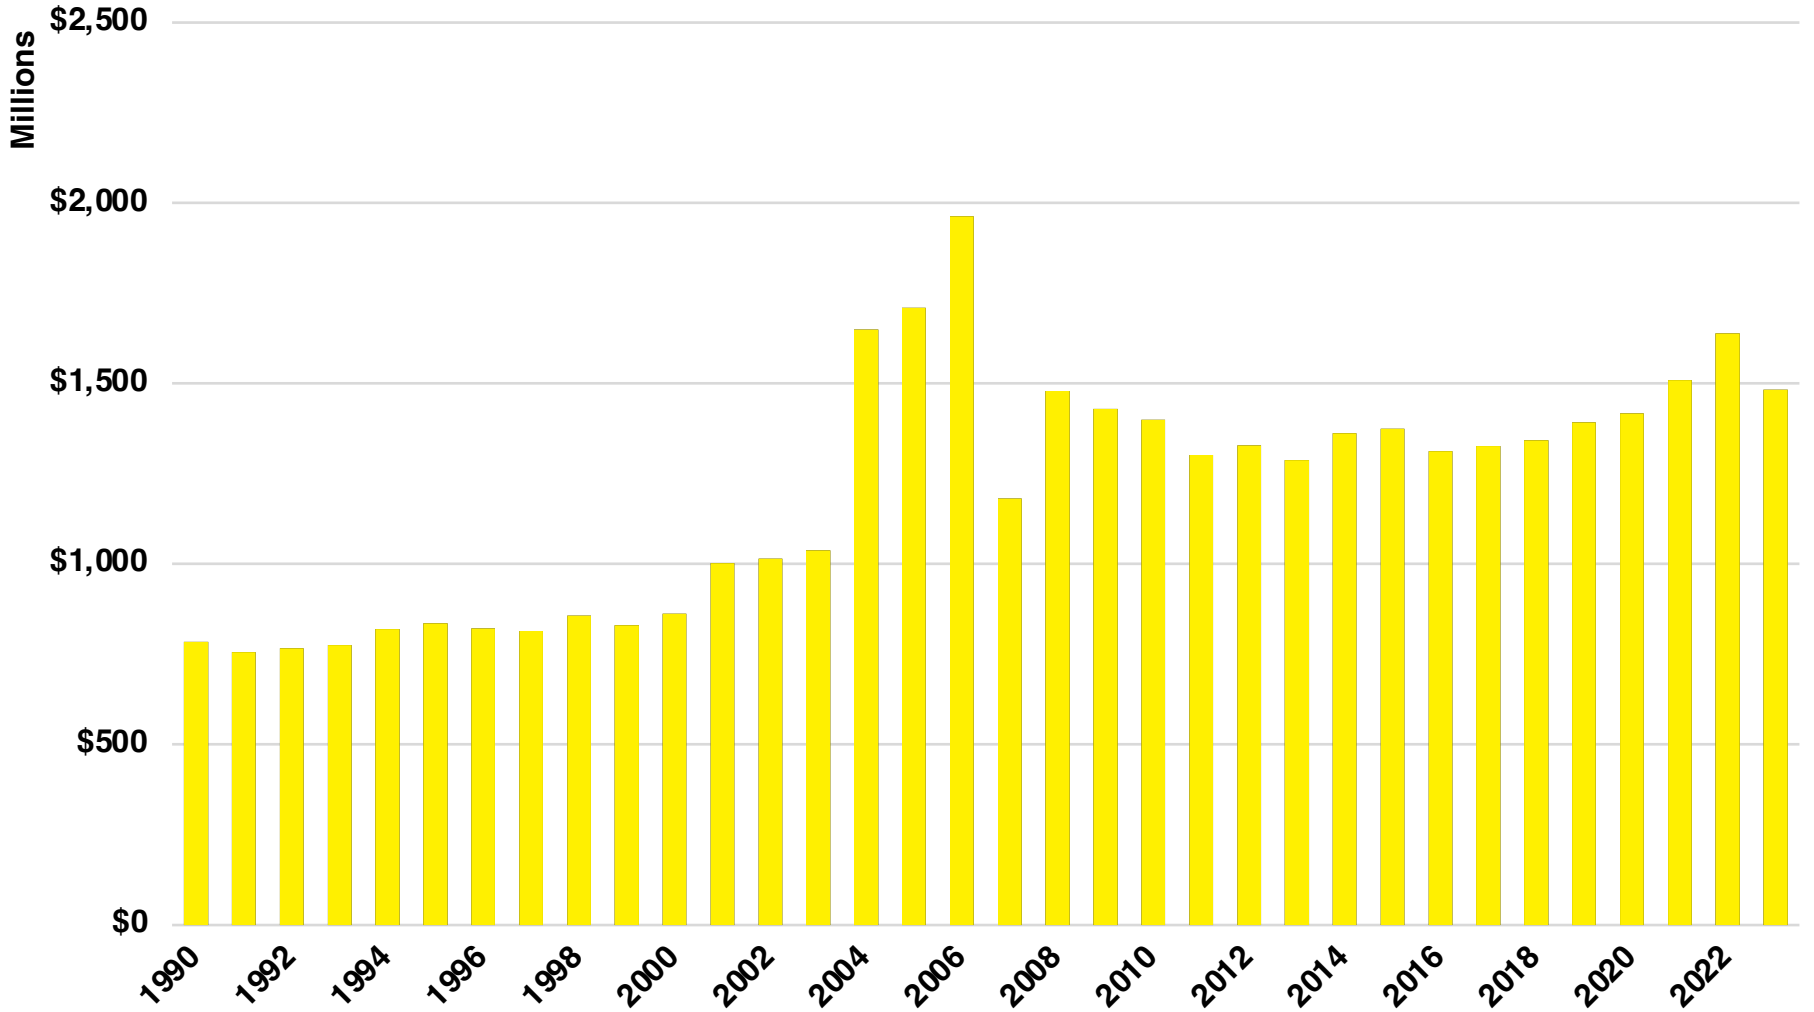

MONROE COUNTY

TAX DIGEST 40% ASSESSED VALUE