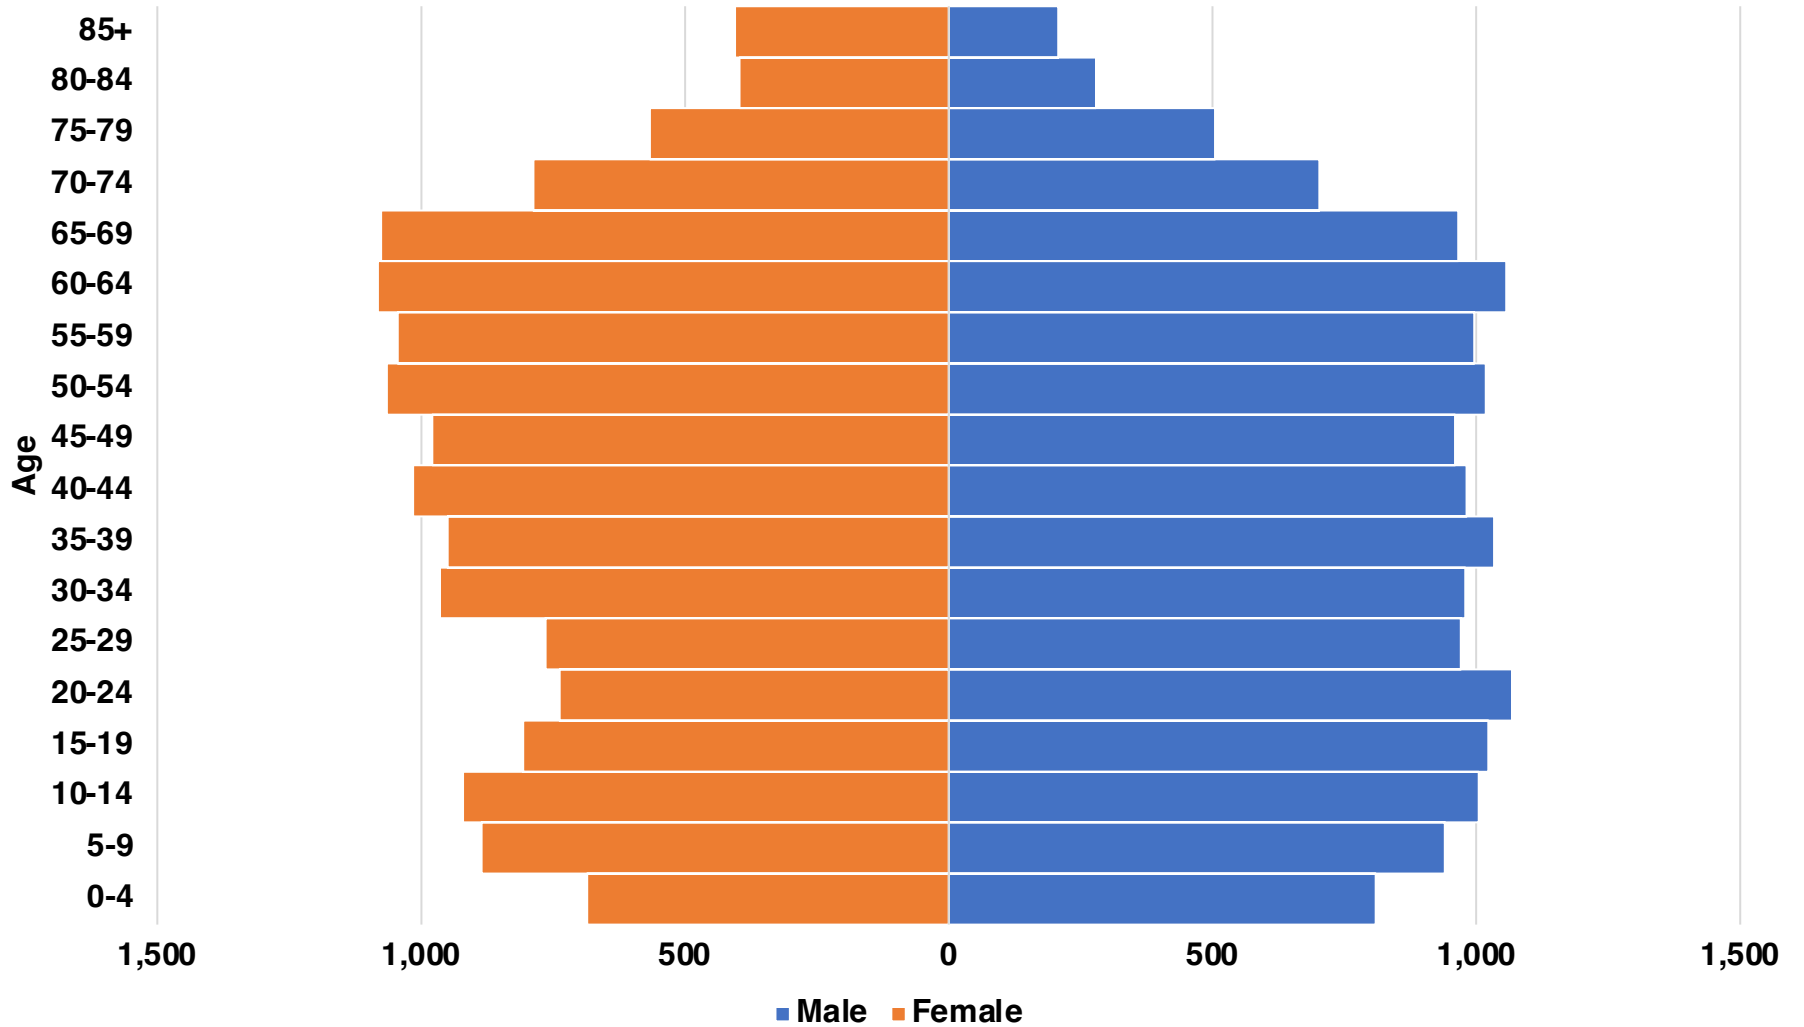

MONROE COUNTY

2023 POPULATION BY AGE