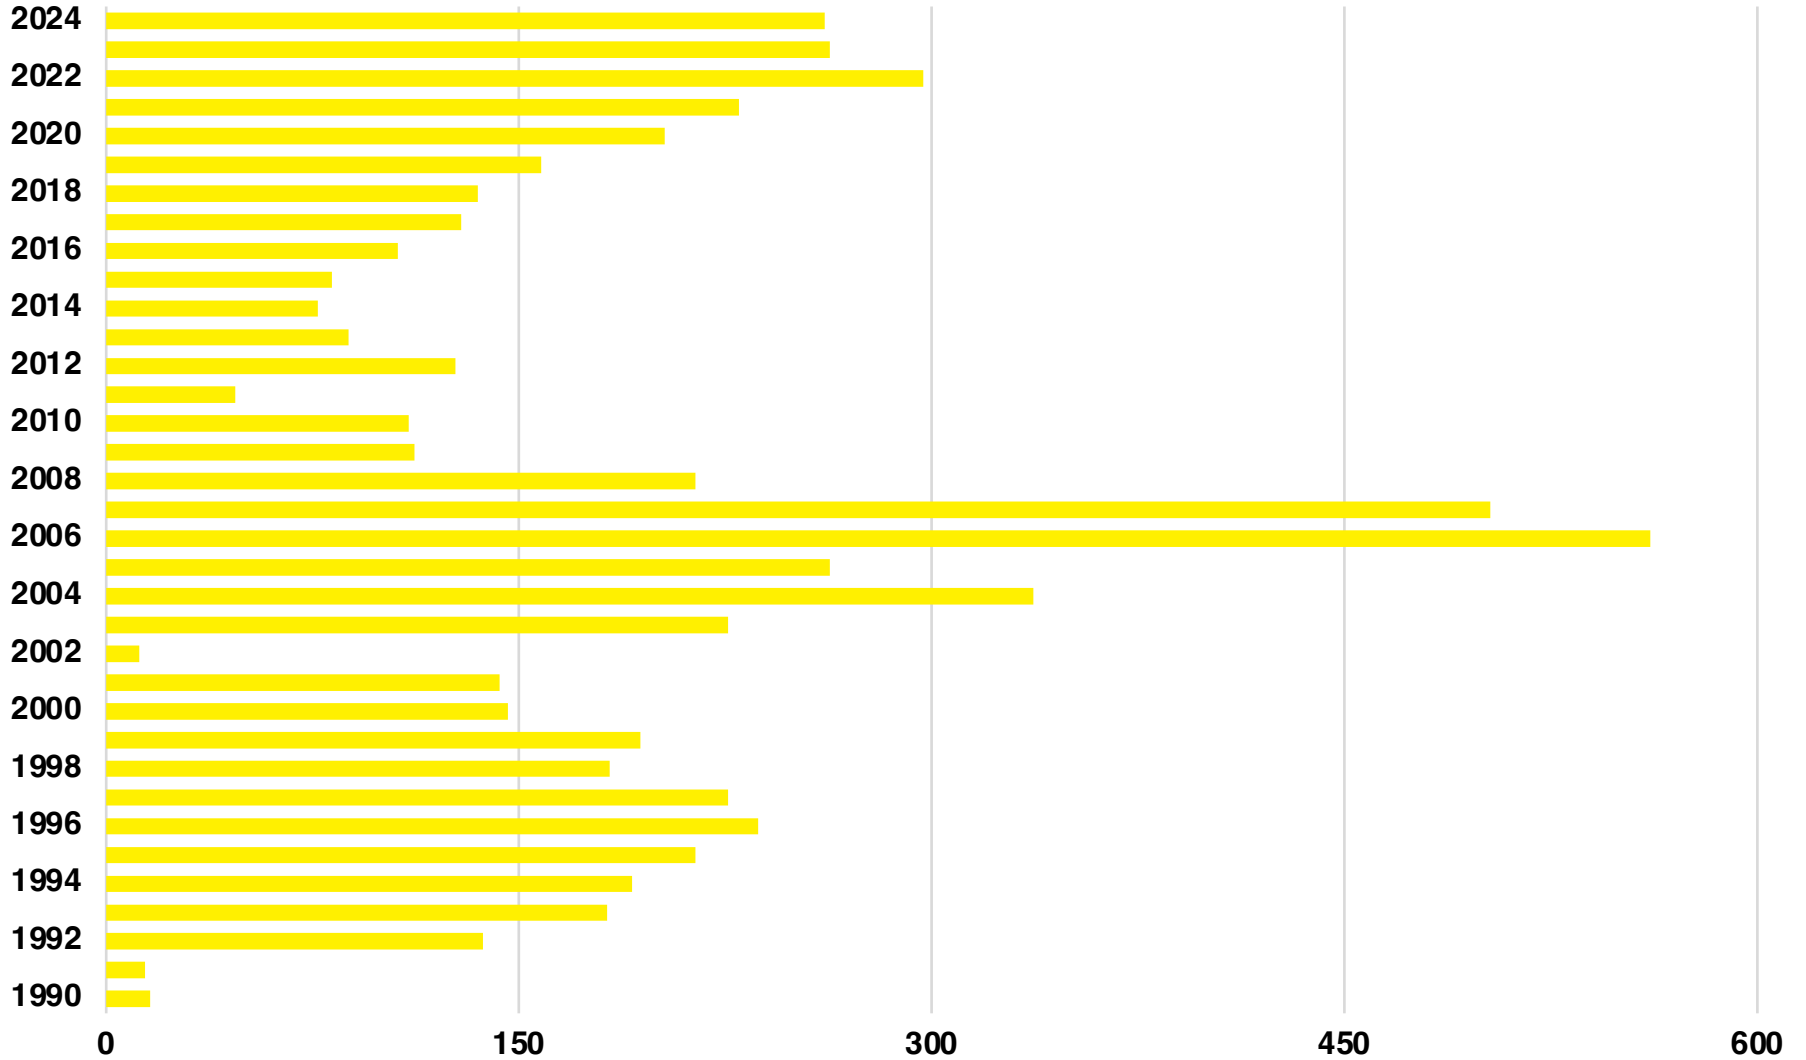

MONROE COUNTY

TOTAL BUILDING PERMITS