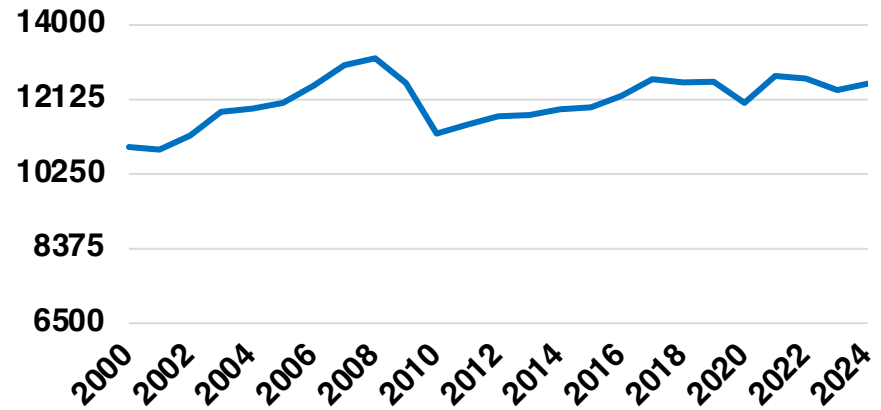

MONROE

MONROE COUNTY

EMPLOYMENT SNAPSHOT

- 12,533 RESIDENTS CURRENTLY EMPLOYED.
- 2023 UNEMPLOYMENT RATE: 3.0%
- NOV 2024 UNEMPLOYMENT RATE: 3.2%

Employment Trends

Unemployment Trends

MONROE COUNTY

HISTORICAL POPULATION