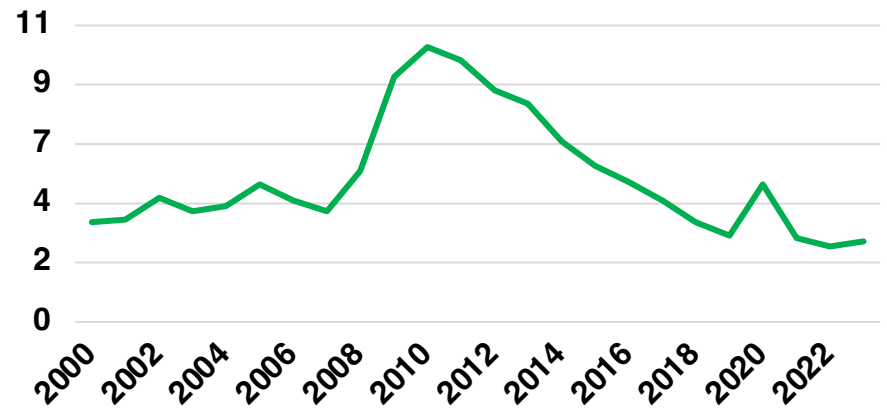

MONROE

MONROE COUNTY

EMPLOYMENT SNAPSHOT

- 12,533 RESIDENTS CURRENTLY EMPLOYED.
- 2023 UNEMPLOYMENT RATE: 3.0%
- NOV 2024 UNEMPLOYMENT RATE: 3.2%

Employment Trends

Unemployment Trends

MONROE COUNTY

HISTORICAL POPULATION