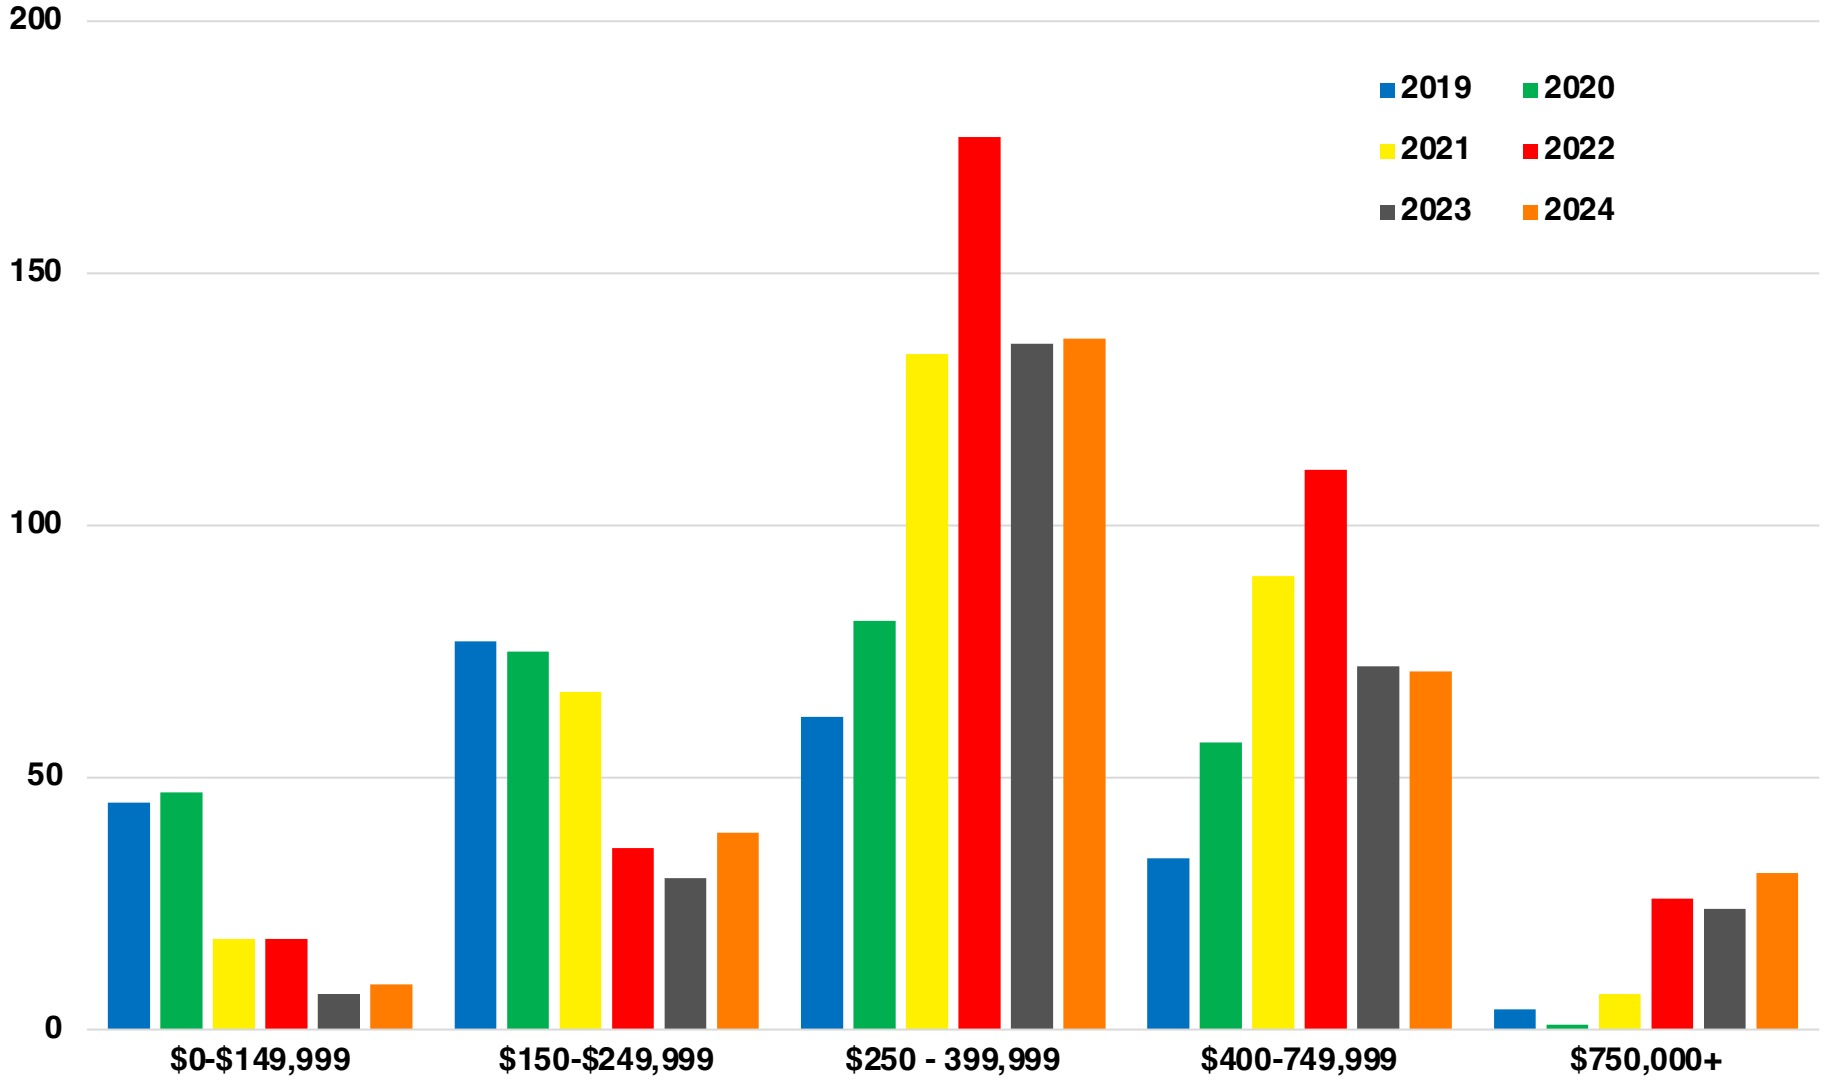

MONROE

MONROE COUNTY

EMPLOYMENT SNAPSHOT

- 12,533 RESIDENTS CURRENTLY EMPLOYED.
- 2023 UNEMPLOYMENT RATE: 3.0%
- NOV 2024 UNEMPLOYMENT RATE: 3.2%

Employment Trends

Unemployment Trends

MONROE COUNTY

HISTORICAL POPULATION

Source: US Census

MONROE COUNTY

2023 POPULATION BY AGE

MONROE COUNTY

TOTAL VS HISPANIC BIRTHS

MONROE COUNTY

SINGLE FAMILY HOME SALES

Source: GAMLS