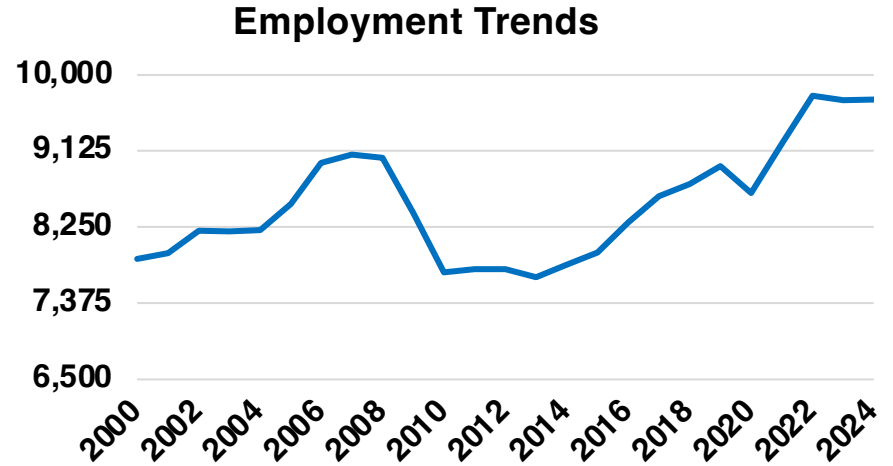

MORGAN

MORGAN COUNTY

EMPLOYMENT SNAPSHOT

- 9,717 RESIDENTS CURRENTLY EMPLOYED.
- 2023 UNEMPLOYMENT RATE: 2.8%
- NOV 2023 UNEMPLOYMENT RATE: 3.0%

MORGAN COUNTY

HISTORICAL POPULATION

Source: US Census

MORGAN COUNTY