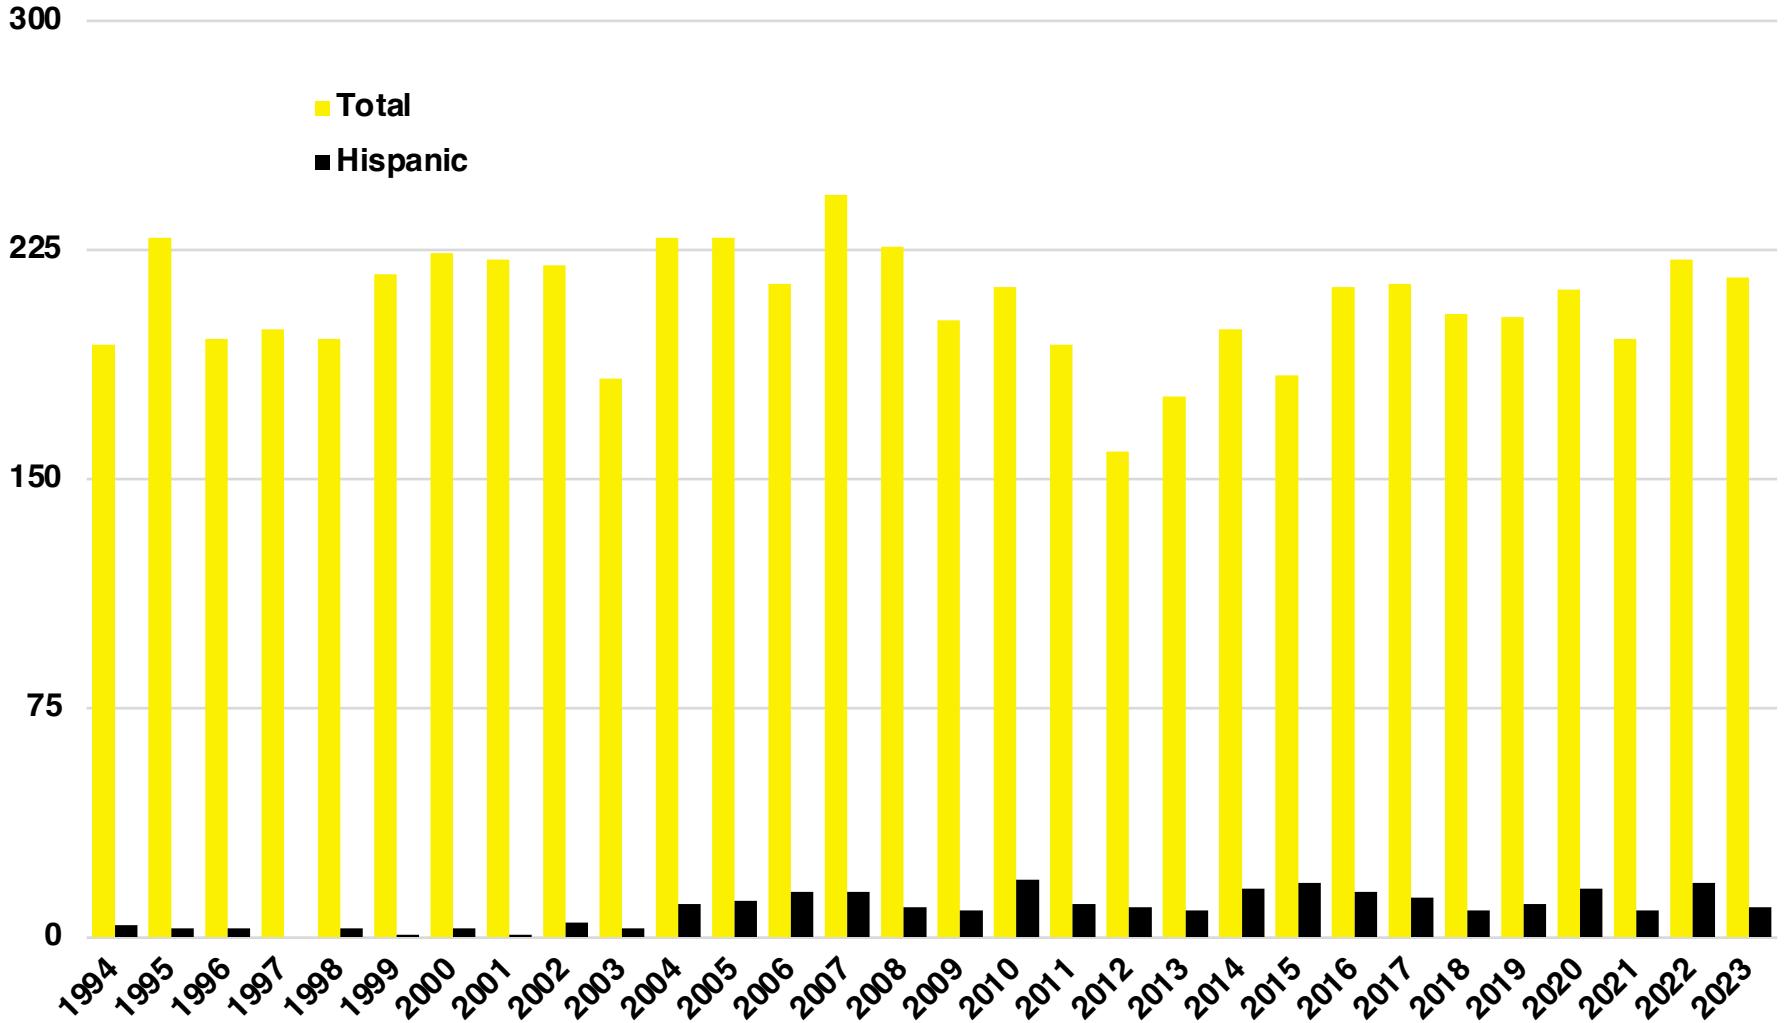

MORGAN

MORGAN COUNTY

EMPLOYMENT SNAPSHOT

- 9,717 RESIDENTS CURRENTLY EMPLOYED.
- 2023 UNEMPLOYMENT RATE: 2.8%
- NOV 2023 UNEMPLOYMENT RATE: 3.0%

MORGAN COUNTY

HISTORICAL POPULATION

Source: US Census

MORGAN COUNTY

2023 POPULATION BY AGE

MORGAN COUNTY

TOTAL VS HISPANIC BIRTHS

MORGAN COUNTY

SINGLE FAMILY HOME SALES

Source: GAMLS

MORGAN COUNTY

TAX DIGEST 40% ASSESSED VALUE