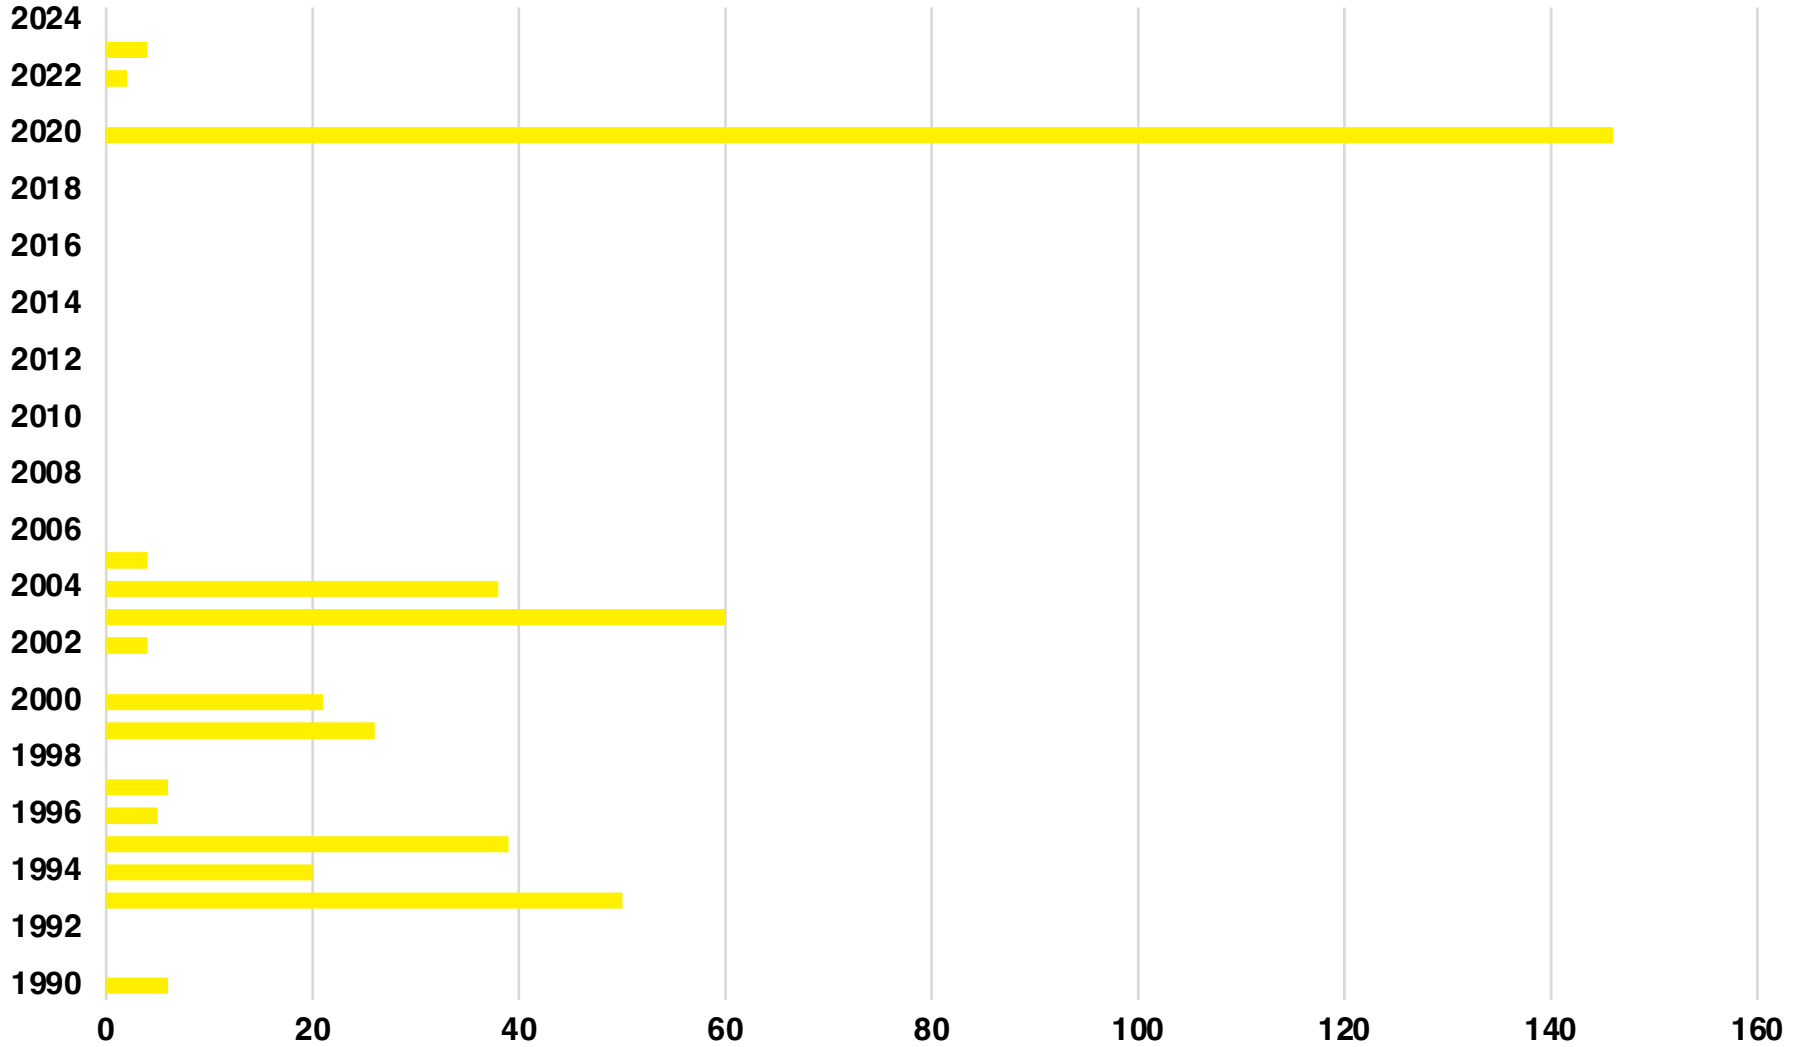

MORGAN COUNTY

MULTI FAMILY BUILDING PERMITS