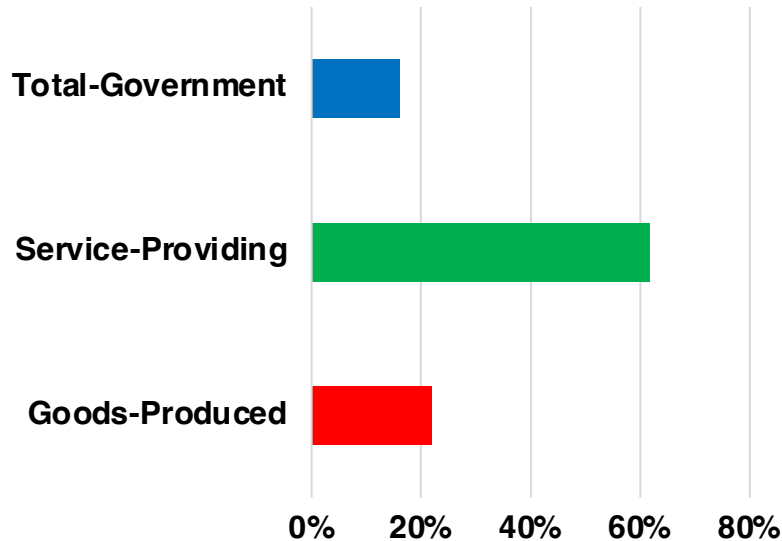

MORGAN

MORGAN COUNTY

EMPLOYMENT SNAPSHOT

- 9,717 RESIDENTS CURRENTLY EMPLOYED.
- 2023 UNEMPLOYMENT RATE: 2.8%
- NOV 2023 UNEMPLOYMENT RATE: 3.0%

MORGAN COUNTY

HISTORICAL POPULATION

Source: US Census

MORGAN COUNTY