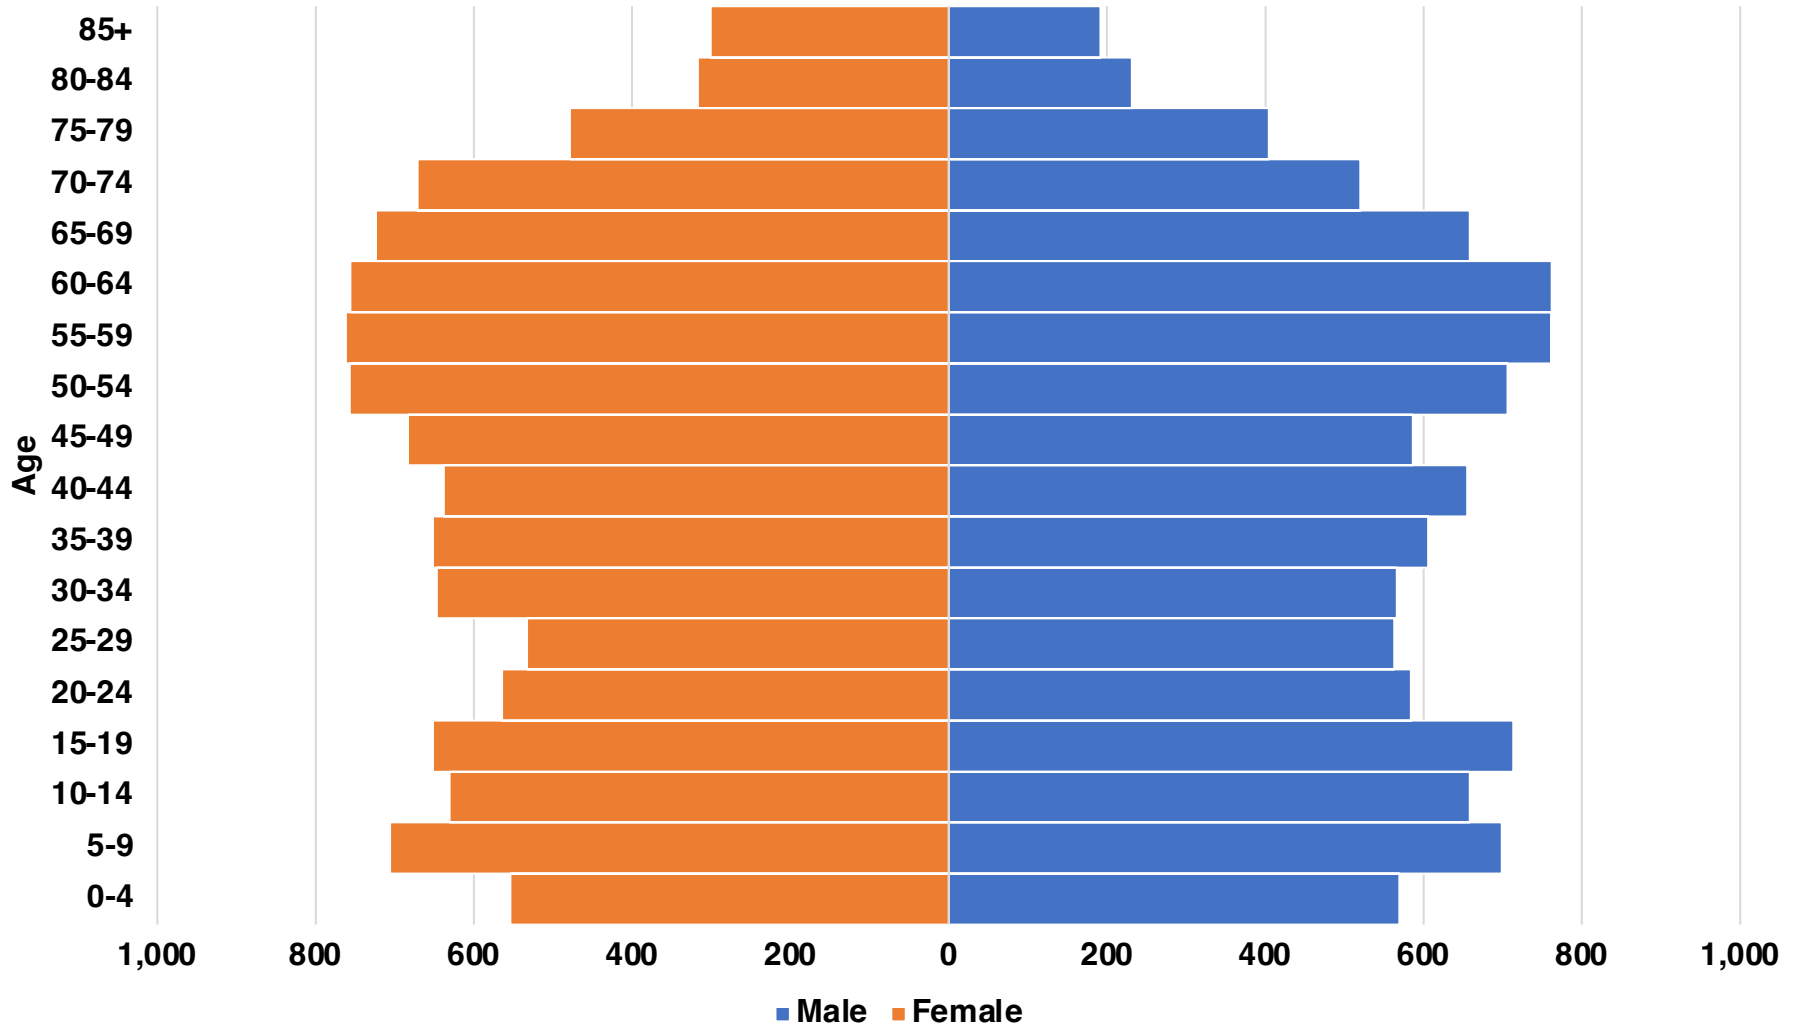

MORGAN COUNTY

2023 POPULATION BY AGE