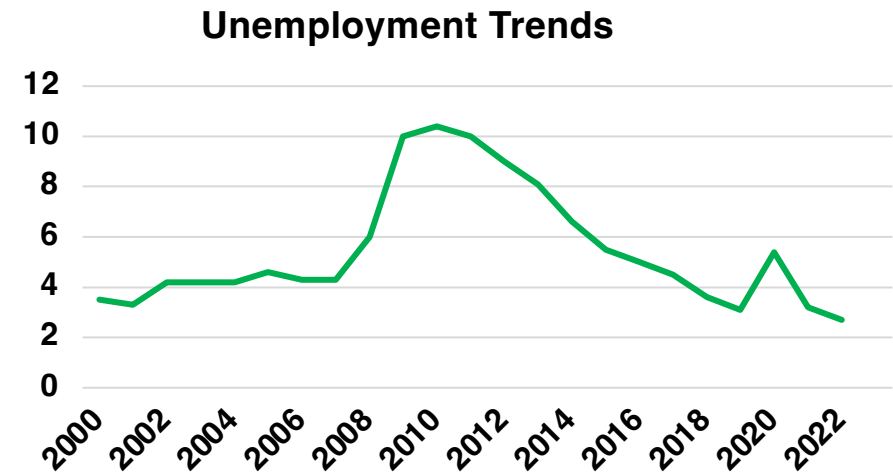

MORGAN

MORGAN COUNTY

EMPLOYMENT SNAPSHOT

- 9,717 RESIDENTS CURRENTLY EMPLOYED.
- 2023 UNEMPLOYMENT RATE: 2.8%
- NOV 2023 UNEMPLOYMENT RATE: 3.0%

MORGAN COUNTY

HISTORICAL POPULATION

Source: US Census

MORGAN COUNTY