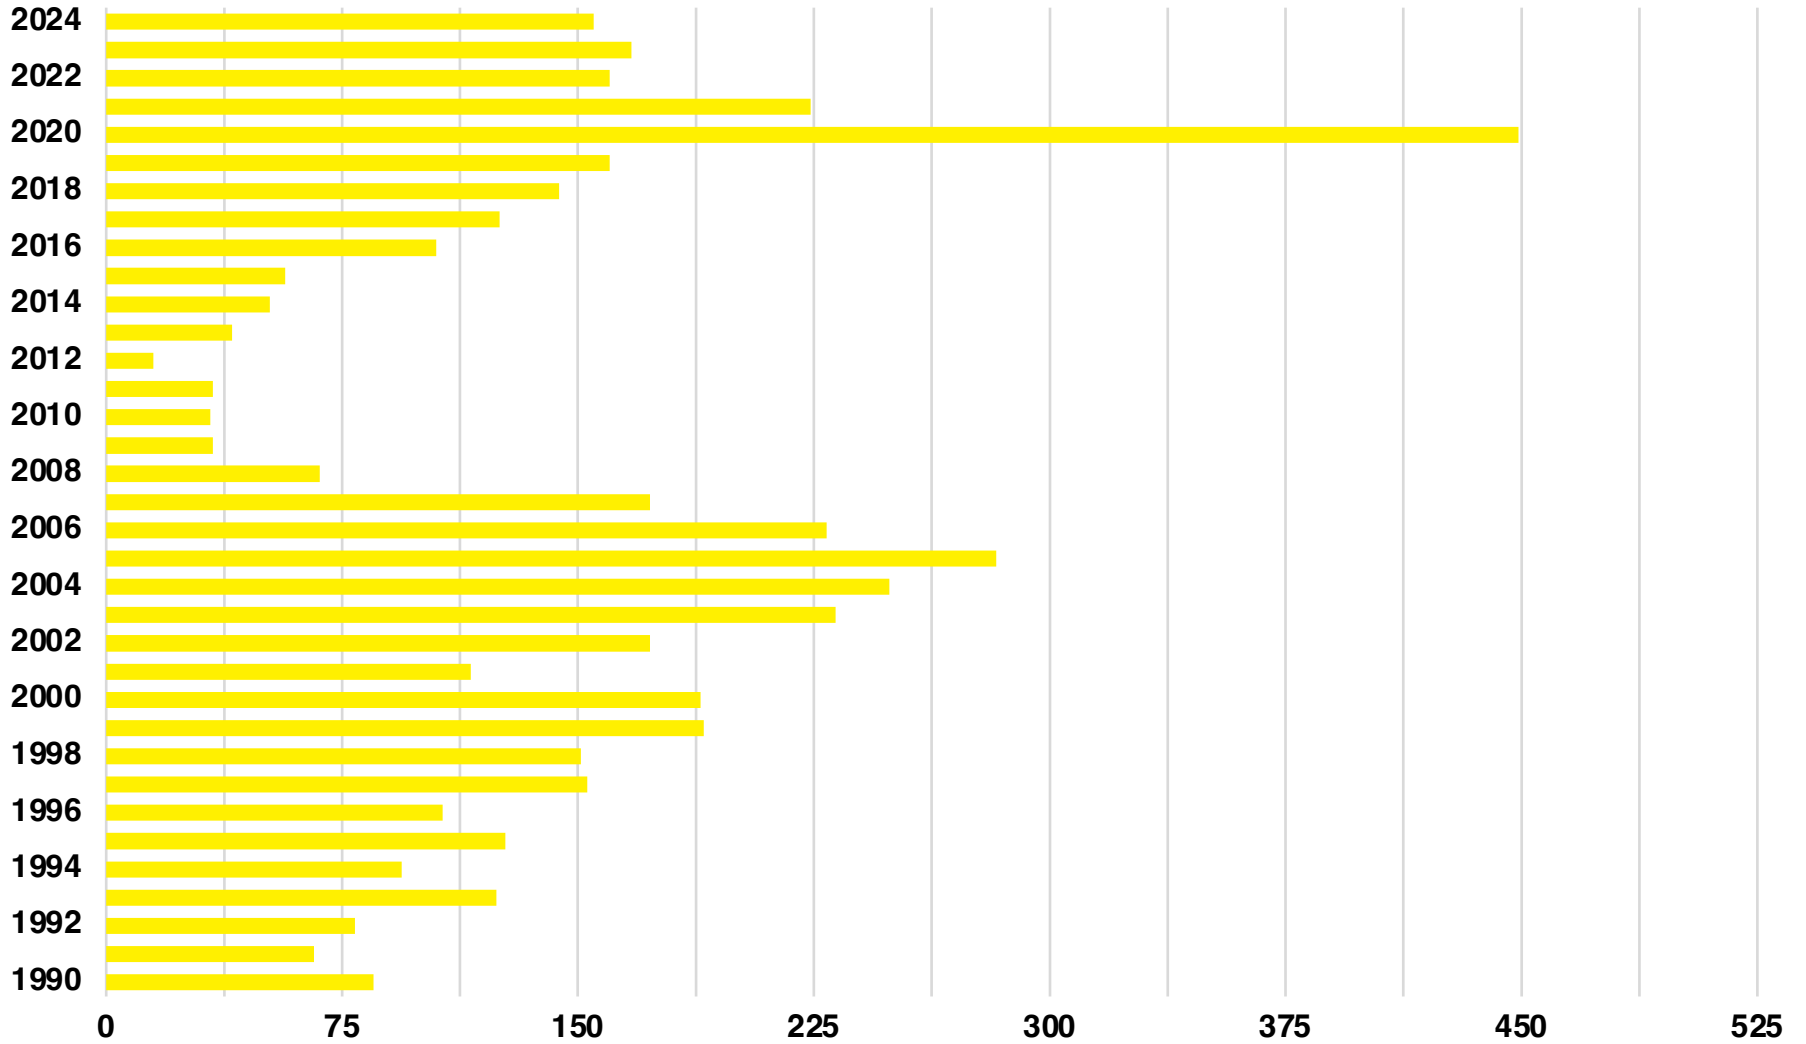

MORGAN

MORGAN COUNTY

EMPLOYMENT SNAPSHOT

- 9,717 RESIDENTS CURRENTLY EMPLOYED.
- 2023 UNEMPLOYMENT RATE: 2.8%
- NOV 2023 UNEMPLOYMENT RATE: 3.0%

MORGAN COUNTY

HISTORICAL POPULATION

Source: US Census

MORGAN COUNTY

Source: Dept of Revenue Consolidated Tax Digest

MORGAN COUNTY

SINGLE FAMILY BUILDING PERMITS

MORGAN COUNTY

MULTI FAMILY BUILDING PERMITS

MORGAN COUNTY

TOTAL BUILDING PERMITS

MORGAN COUNTY