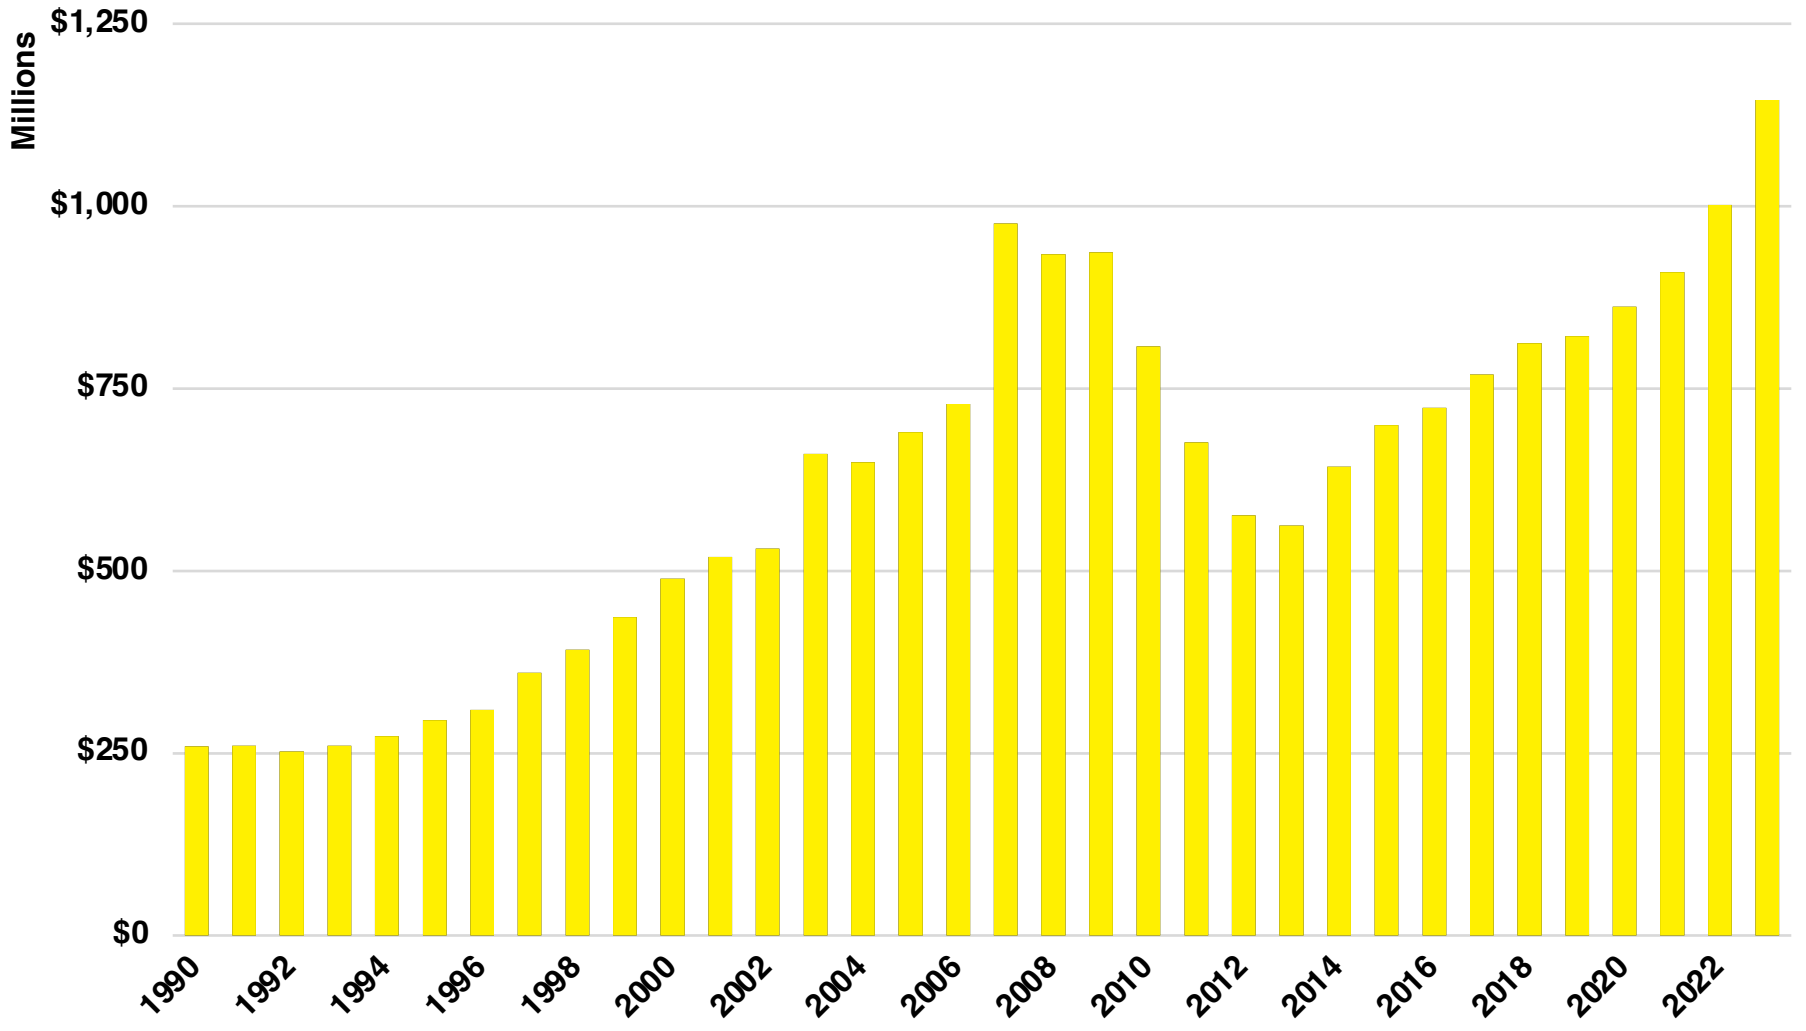

MORGAN

MORGAN COUNTY

EMPLOYMENT SNAPSHOT

- 9,717 RESIDENTS CURRENTLY EMPLOYED.
- 2023 UNEMPLOYMENT RATE: 2.8%
- NOV 2023 UNEMPLOYMENT RATE: 3.0%

MORGAN COUNTY

HISTORICAL POPULATION

Source: US Census

MORGAN COUNTY

2023 POPULATION BY AGE

MORGAN COUNTY

TOTAL VS HISPANIC BIRTHS

MORGAN COUNTY

SINGLE FAMILY HOME SALES

Source: GAMLS

MORGAN COUNTY

TAX DIGEST 40% ASSESSED VALUE