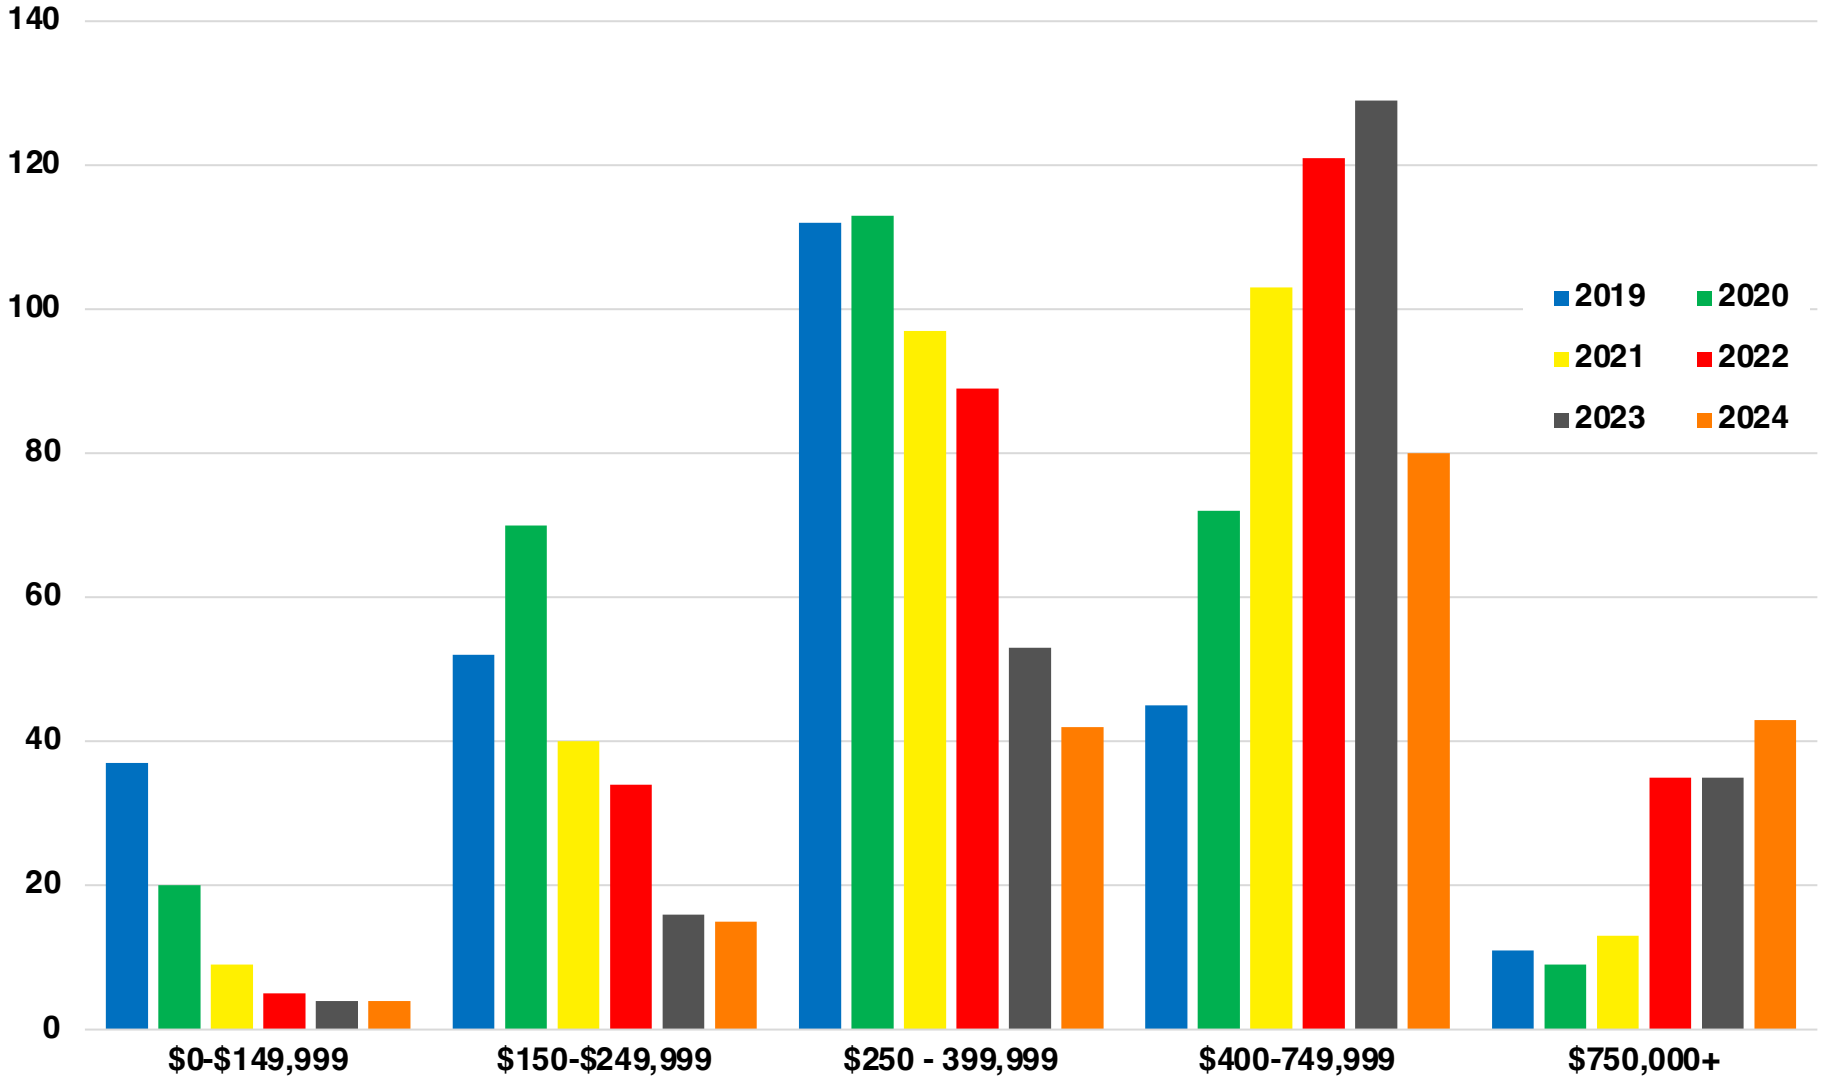

MORGAN

MORGAN COUNTY

EMPLOYMENT SNAPSHOT

- 9,717 RESIDENTS CURRENTLY EMPLOYED.
- 2023 UNEMPLOYMENT RATE: 2.8%
- NOV 2023 UNEMPLOYMENT RATE: 3.0%

MORGAN COUNTY

HISTORICAL POPULATION

Source: US Census

MORGAN COUNTY

2023 POPULATION BY AGE

MORGAN COUNTY

TOTAL VS HISPANIC BIRTHS

MORGAN COUNTY

SINGLE FAMILY HOME SALES

Source: GAMLS

MORGAN COUNTY

TAX DIGEST 40% ASSESSED VALUE