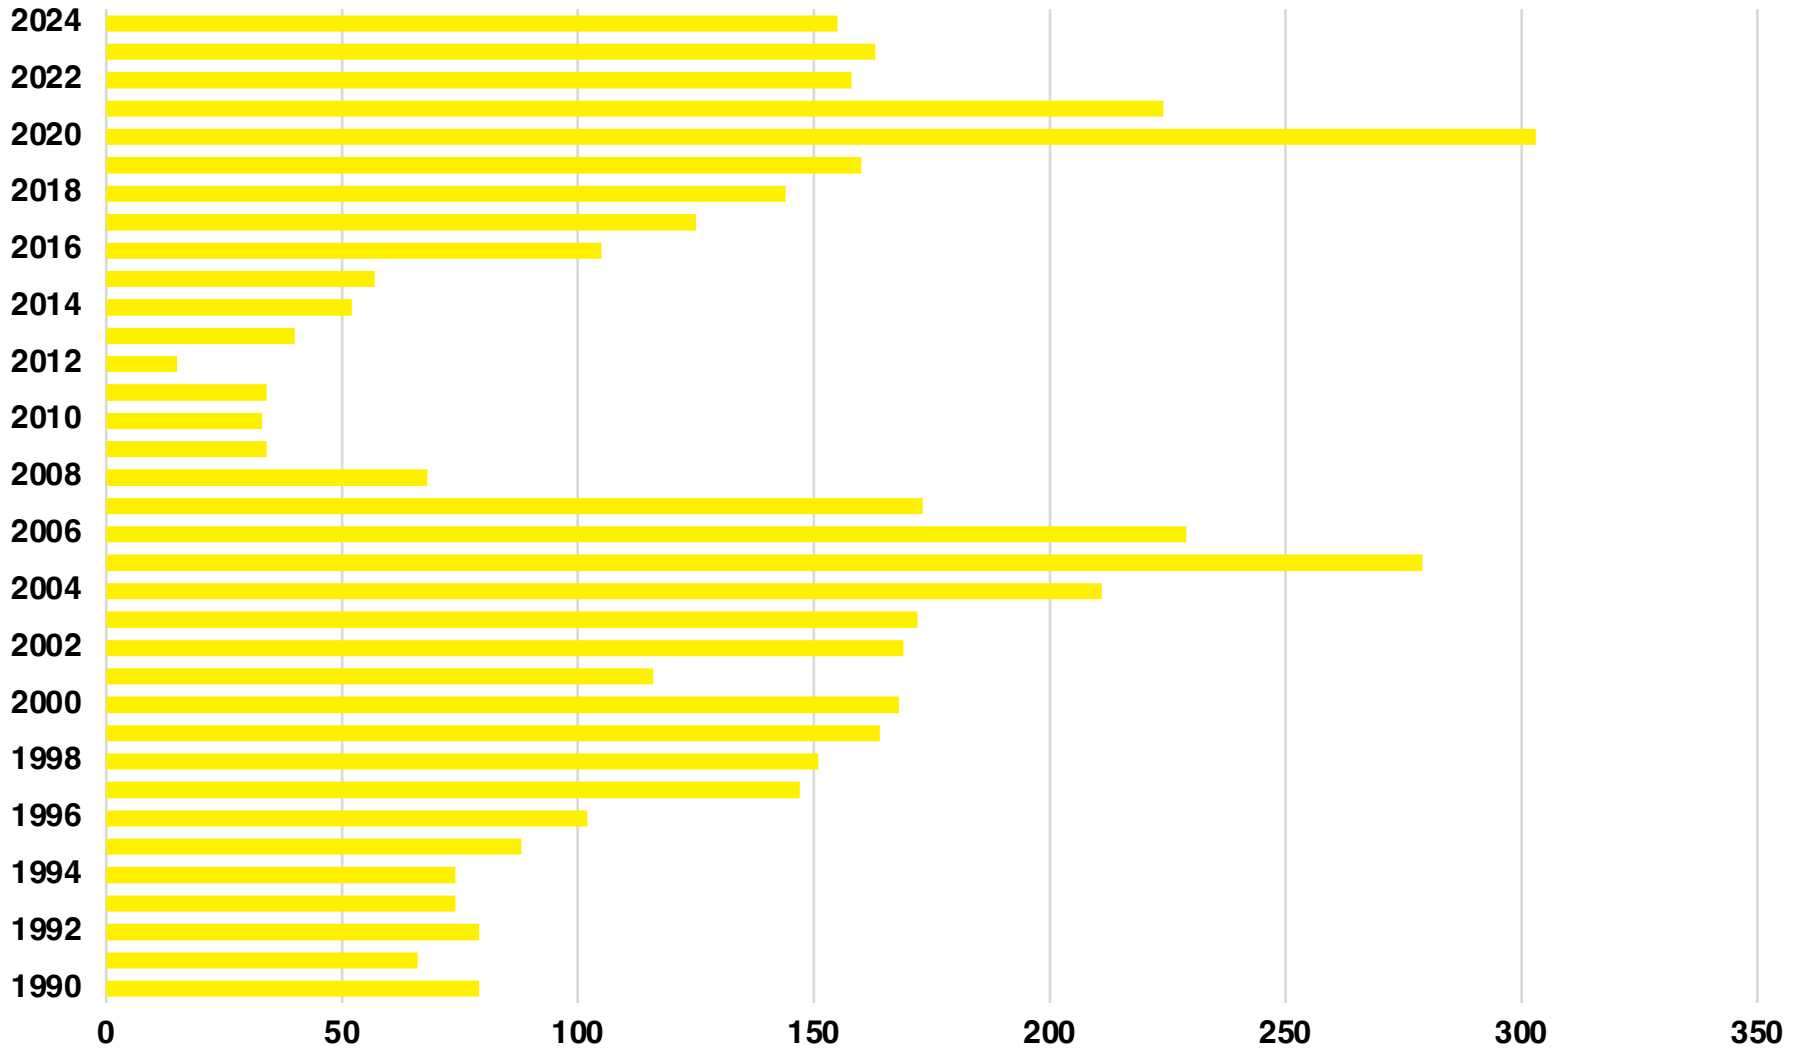

MORGAN COUNTY

SINGLE FAMILY BUILDING PERMITS