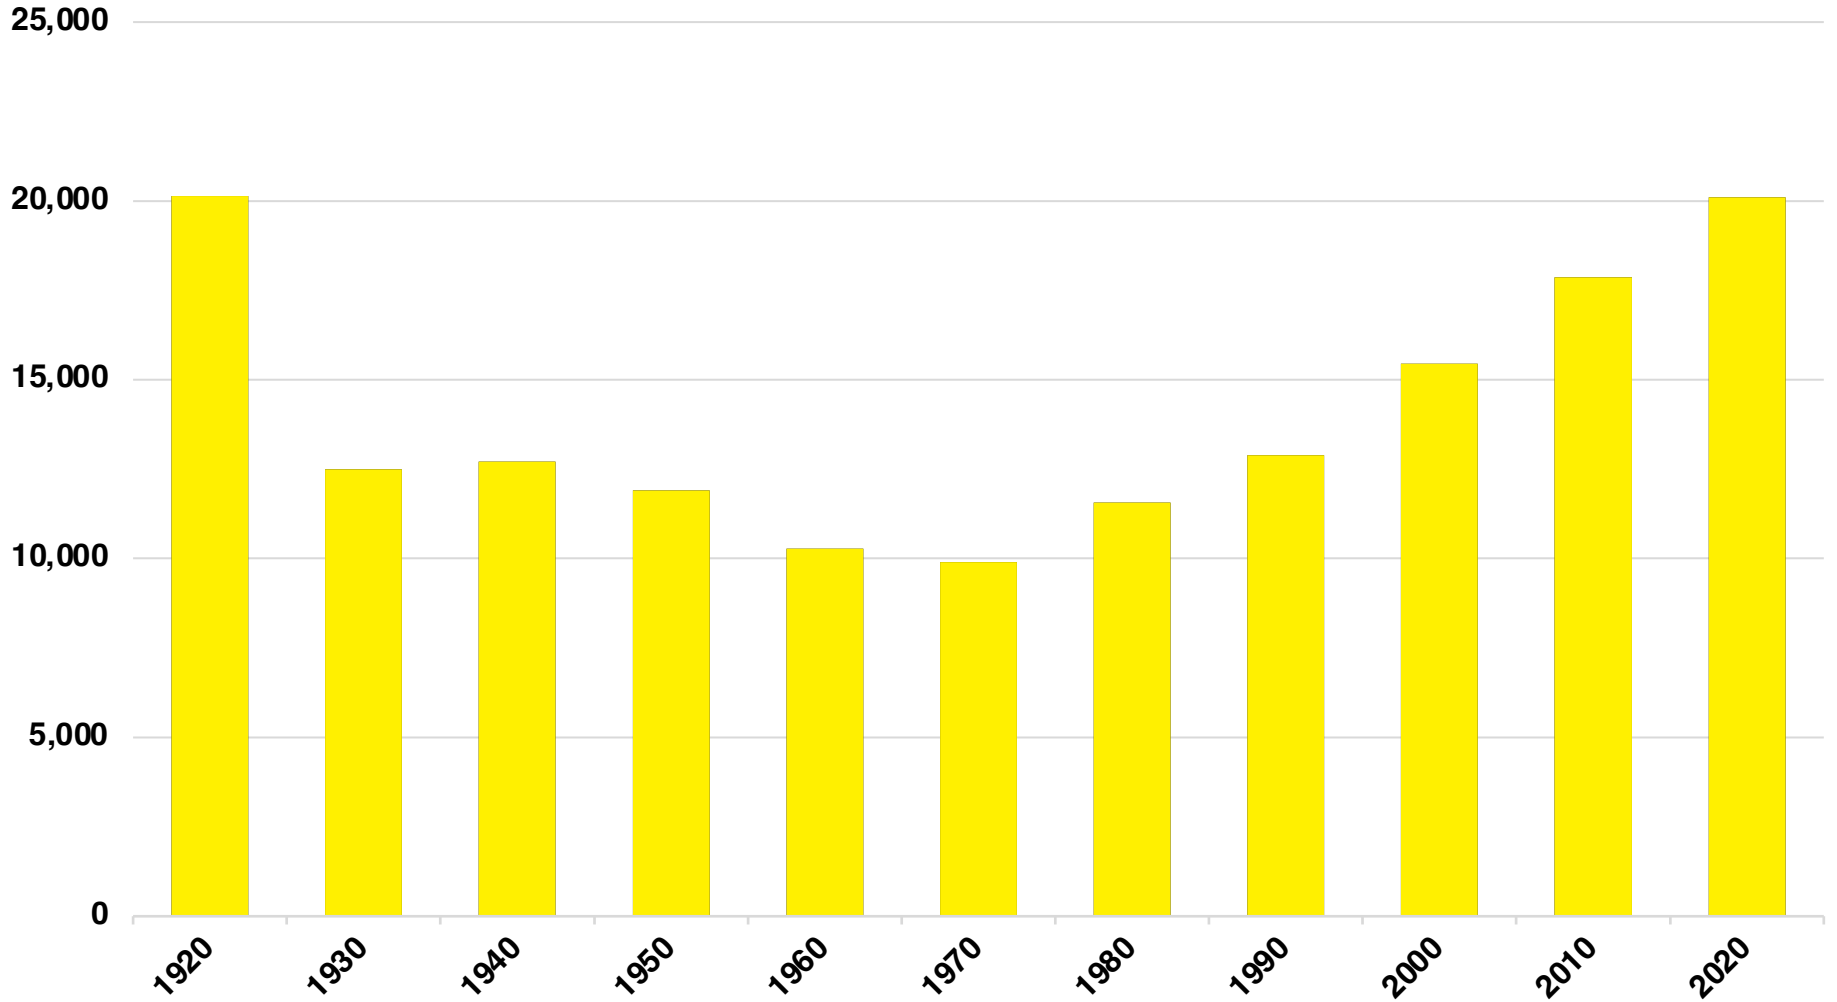

MORGAN

MORGAN COUNTY

EMPLOYMENT SNAPSHOT

- 9,717 RESIDENTS CURRENTLY EMPLOYED.
- 2023 UNEMPLOYMENT RATE: 2.8%
- NOV 2023 UNEMPLOYMENT RATE: 3.0%

MORGAN COUNTY

HISTORICAL POPULATION

Source: US Census

MORGAN COUNTY

2023 POPULATION BY AGE

MORGAN COUNTY

TOTAL VS HISPANIC BIRTHS

MORGAN COUNTY

SINGLE FAMILY HOME SALES

Source: GAMLS

MORGAN COUNTY

TAX DIGEST 40% ASSESSED VALUE