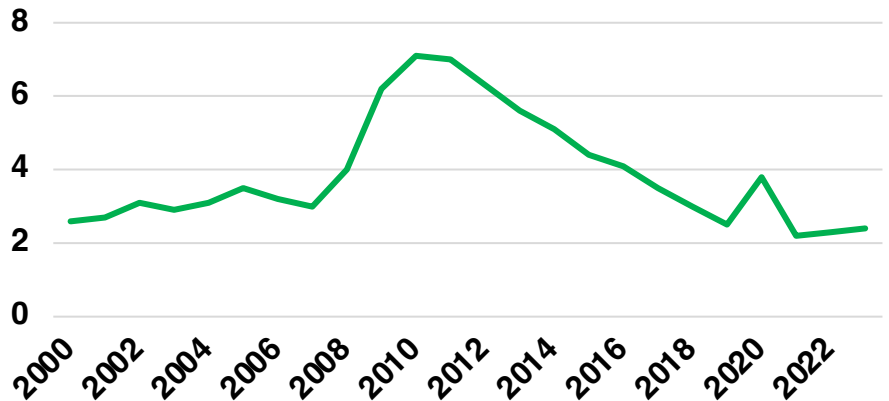

Unemployment Rate Trends