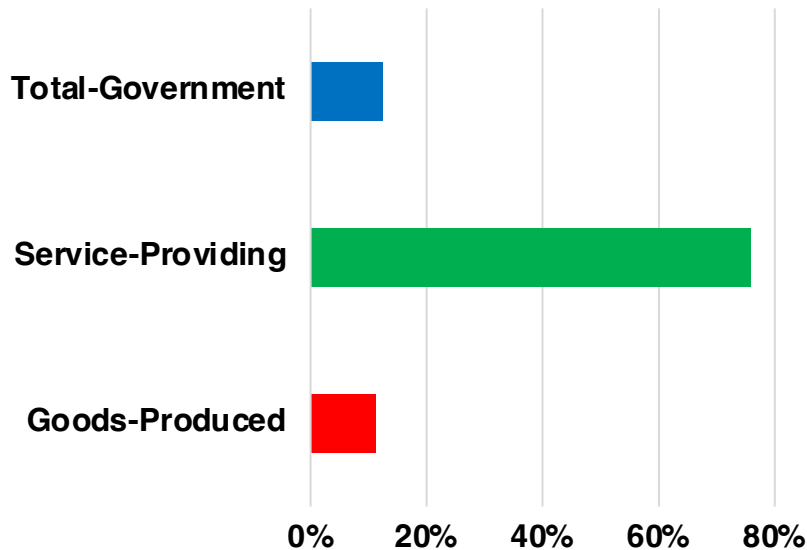

OCONEE COUNTY

EMPLOYMENT SNAPSHOT

- 20,899 RESIDENTS CURRENTLY EMPLOYED.
- 2023 UNEMPLOYMENT RATE: 2.4%
- NOV 2024 UNEMPLOYMENT RATE: 2.5%

Industry Mix