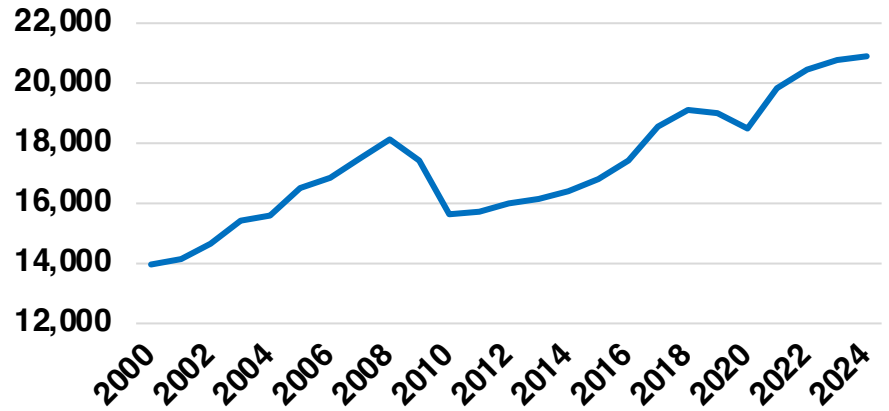

Employment Trends