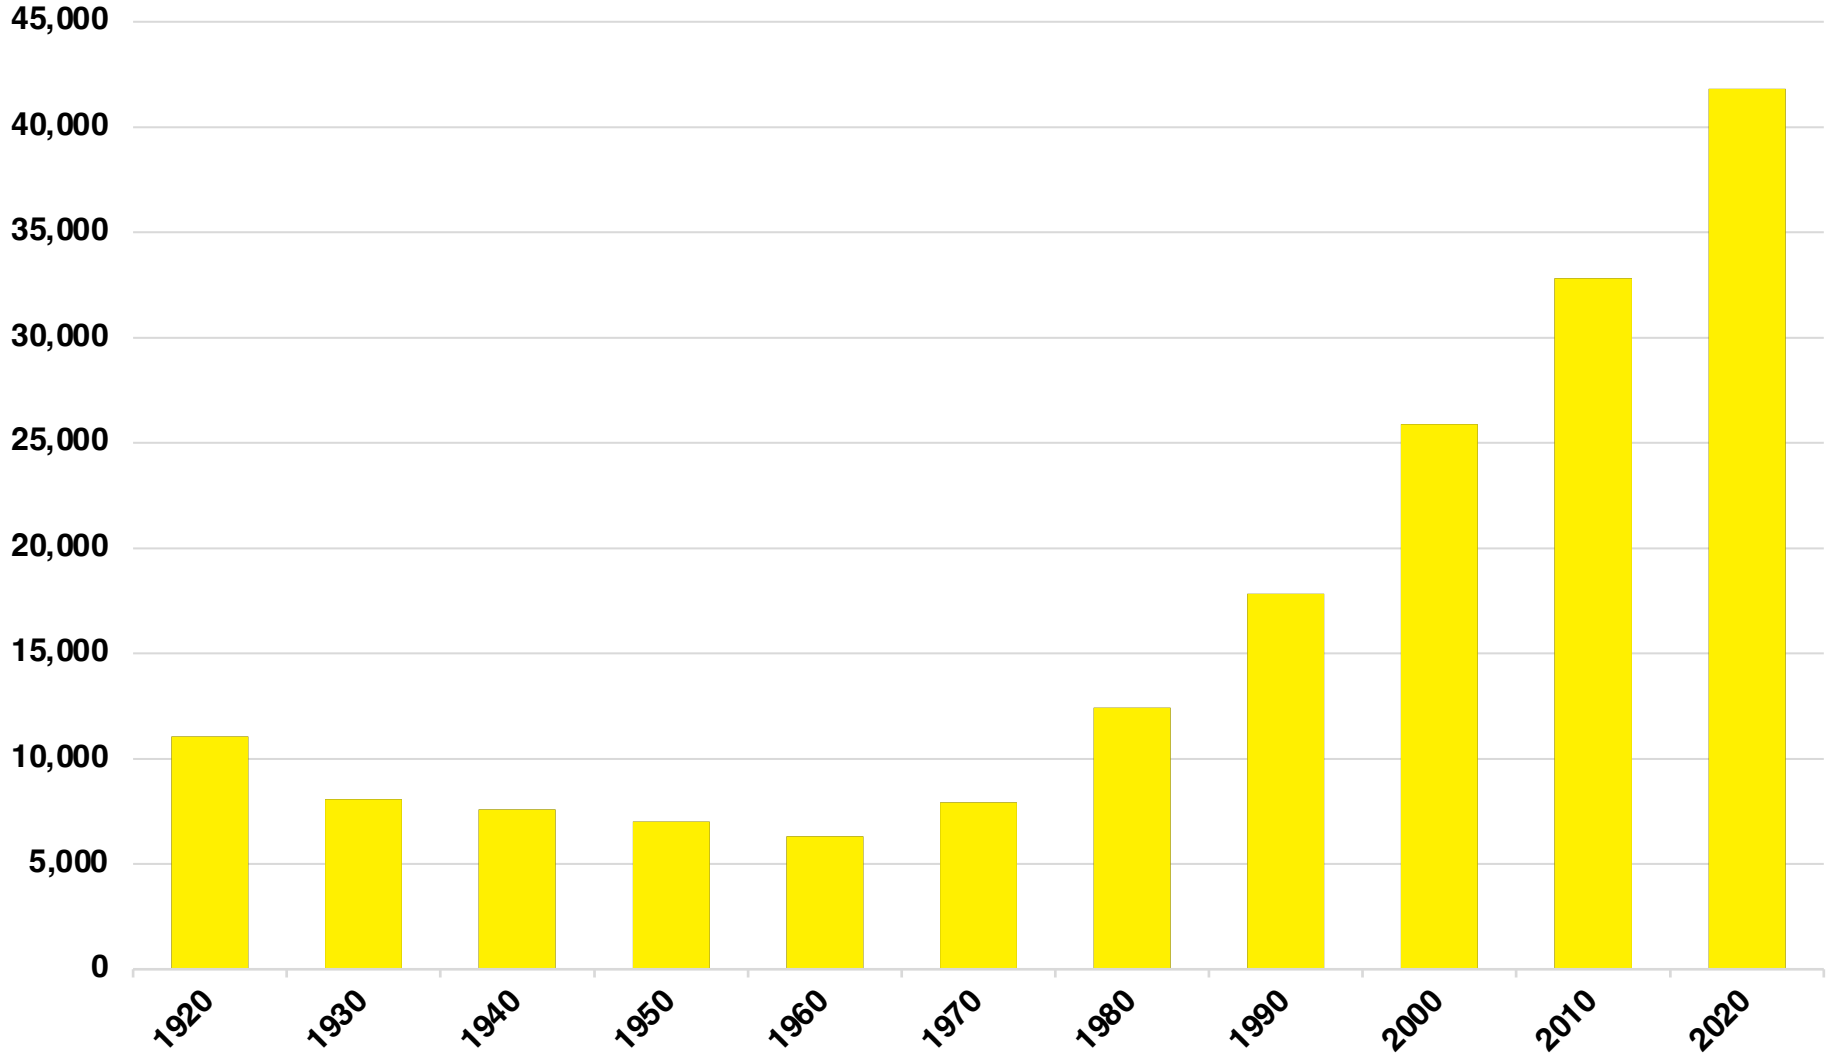

OCONEE COUNTY

HISTORICAL POPULATION