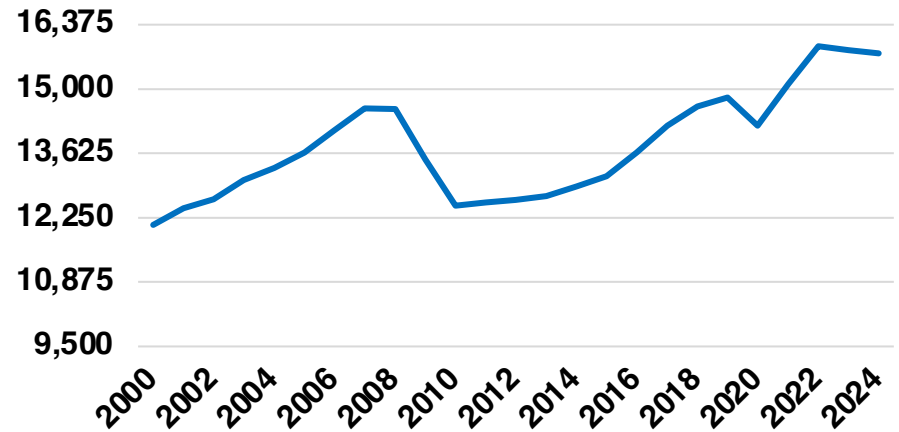

PICKENS

PICKENS COUNTY

EMPLOYMENT SNAPSHOT

- 15,765 RESIDENTS CURRENTLY EMPLOYED.
- 2023 UNEMPLOYMENT RATE: 2.7%
- NOV 2024 UNEMPLOYMENT RATE: 3.0%

Industry Mix

Employment Trends

Unemployment Rate Trends

PICKENS COUNTY

HISTORICAL POPULATION

Source: US Census

PICKENS COUNTY

2023 POPULATION BY AGE

PICKENS COUNTY

TOTAL VS HISPANIC BIRTHS

Source: GA Dept of Human Resources

PICKENS COUNTY