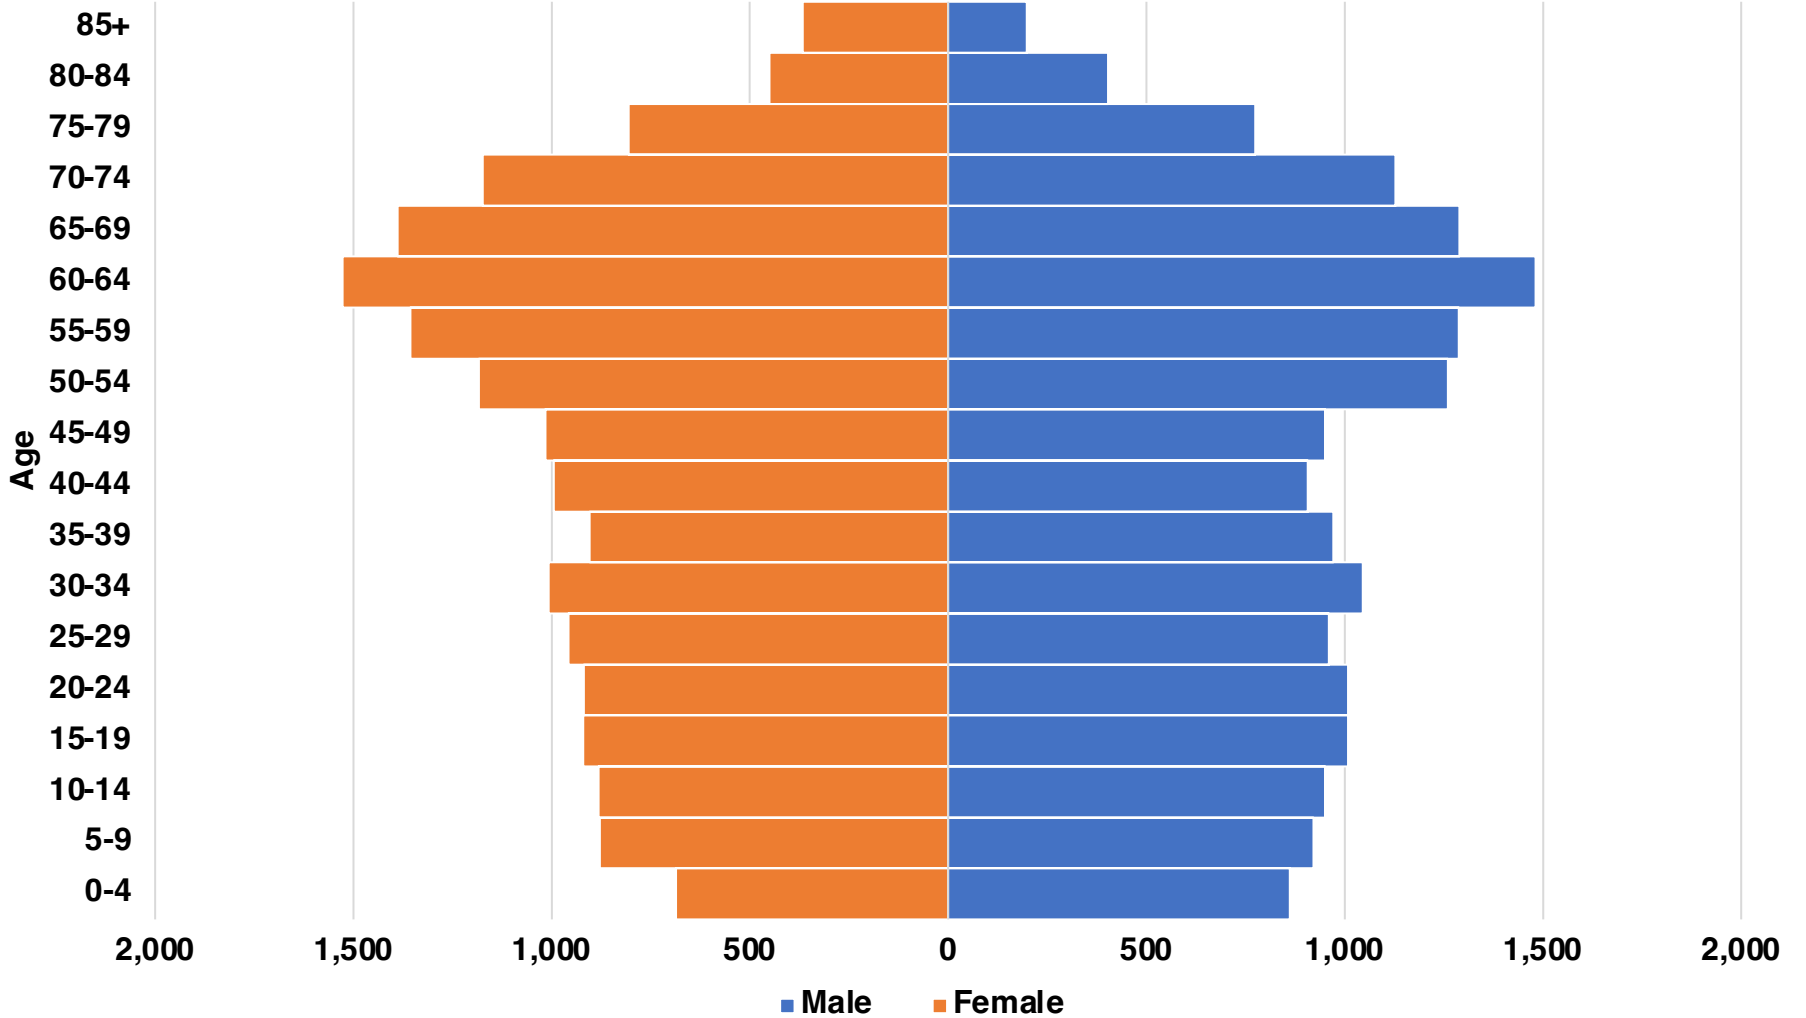

PICKENS

PICKENS COUNTY

EMPLOYMENT SNAPSHOT

- 15,765 RESIDENTS CURRENTLY EMPLOYED.
- 2023 UNEMPLOYMENT RATE: 2.7%
- NOV 2024 UNEMPLOYMENT RATE: 3.0%

Industry Mix

Employment Trends

Unemployment Rate Trends

PICKENS COUNTY

HISTORICAL POPULATION

Source: US Census

PICKENS COUNTY

2023 POPULATION BY AGE

PICKENS COUNTY

TOTAL VS HISPANIC BIRTHS

Source: GA Dept of Human Resources

PICKENS COUNTY