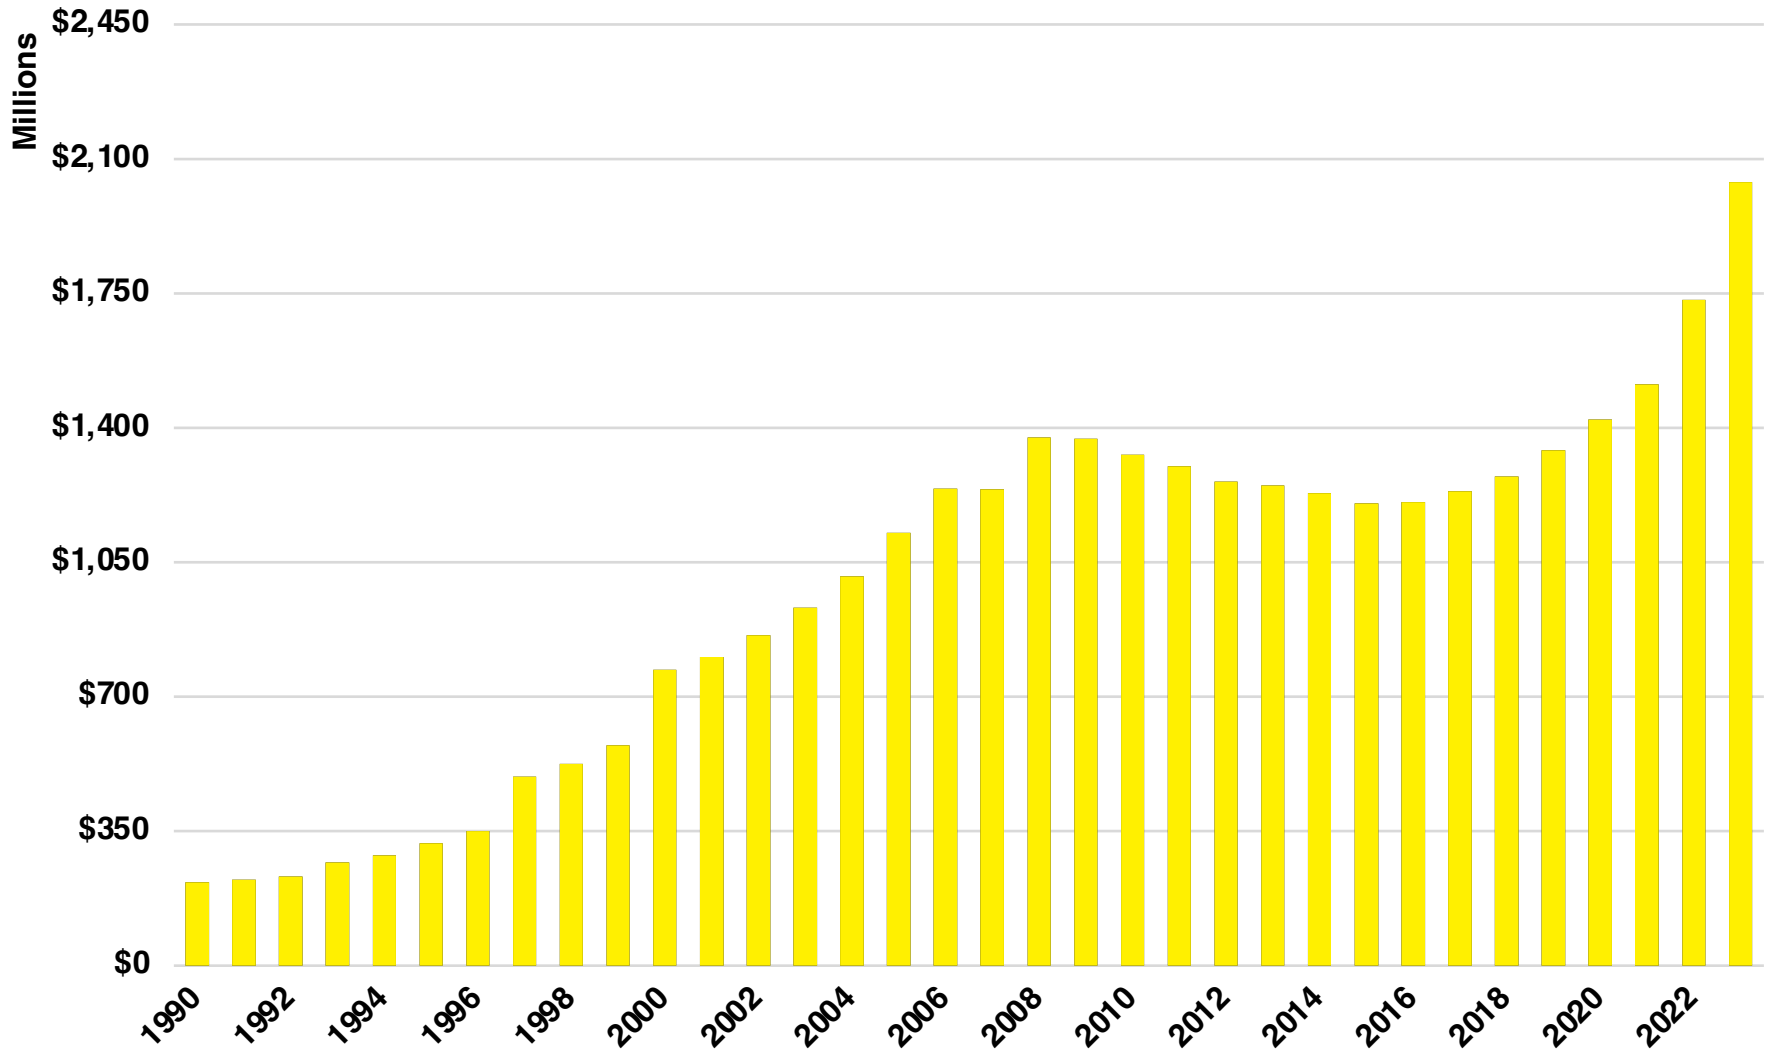

PICKENS COUNTY

TAX DIGEST 40% ASSESSED VALUE

Source: GA Dept of Revenue Consolidated Tax Digest