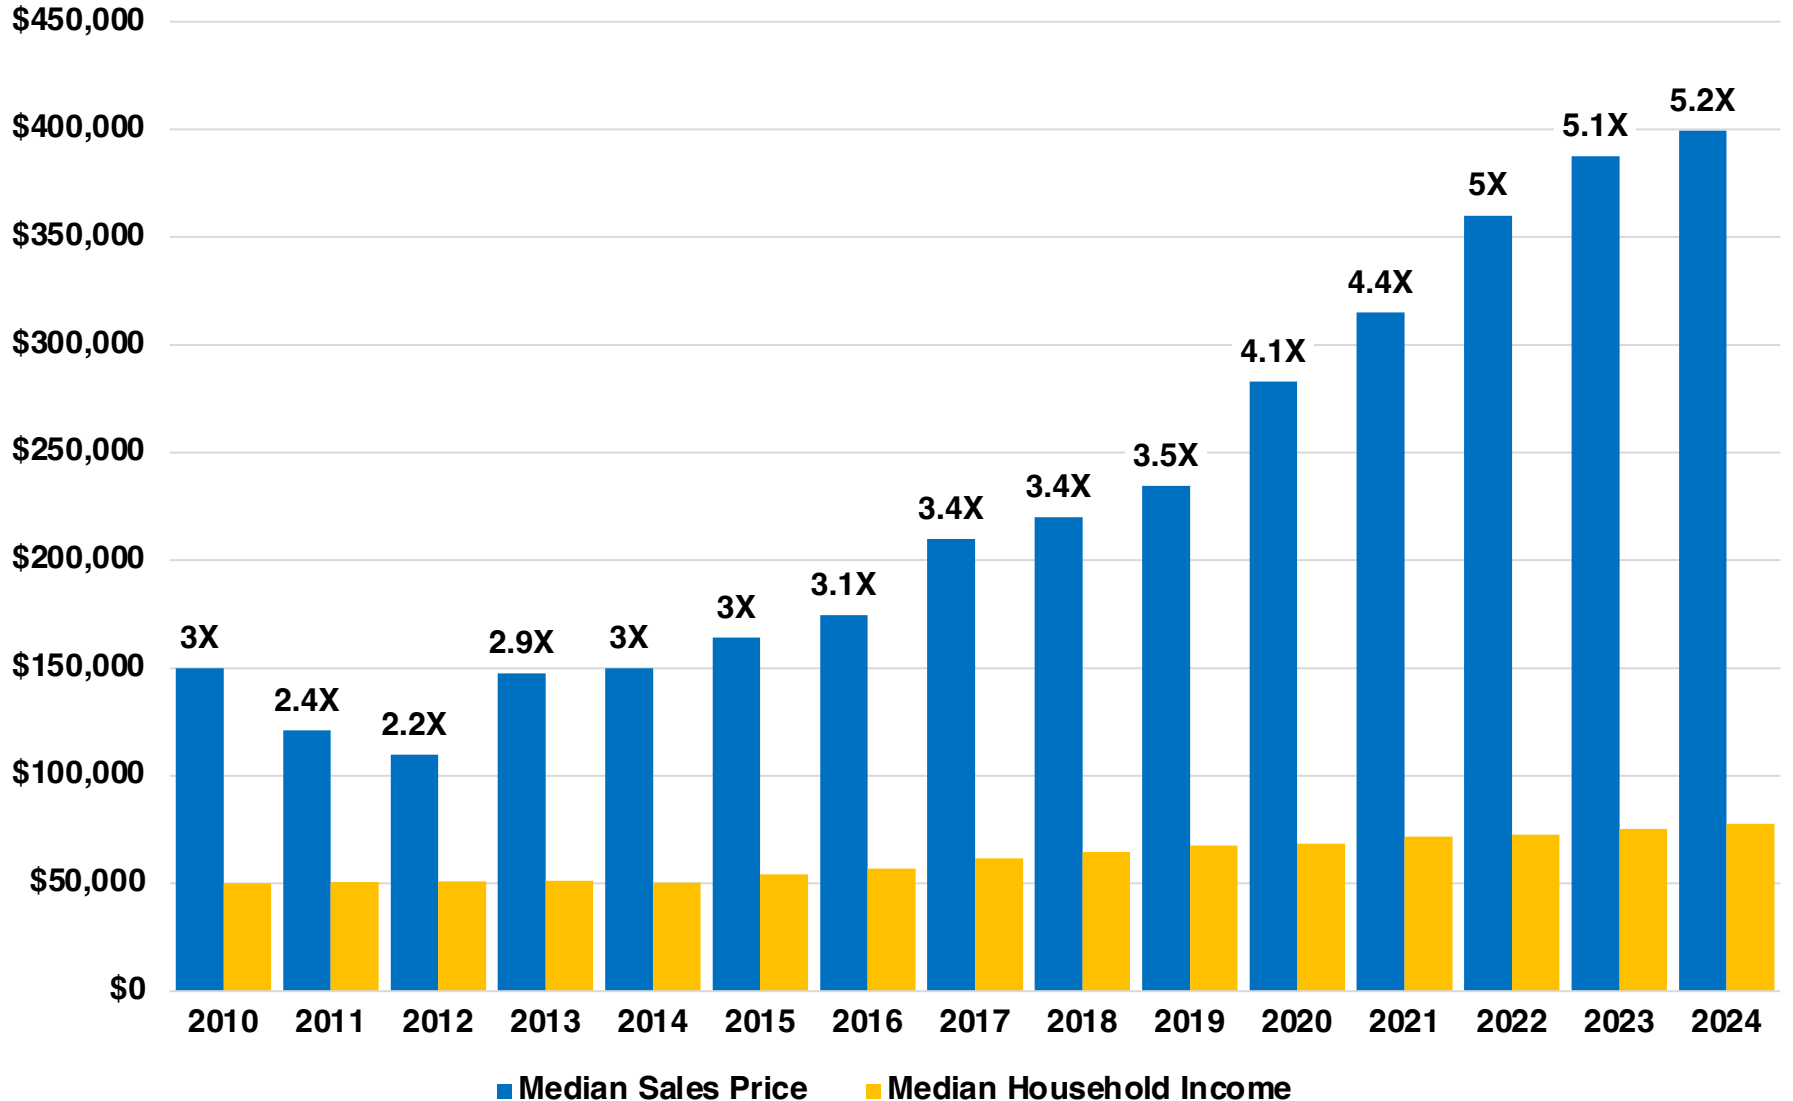

PICKENS COUNTY

HOME BUYING DISPARITY