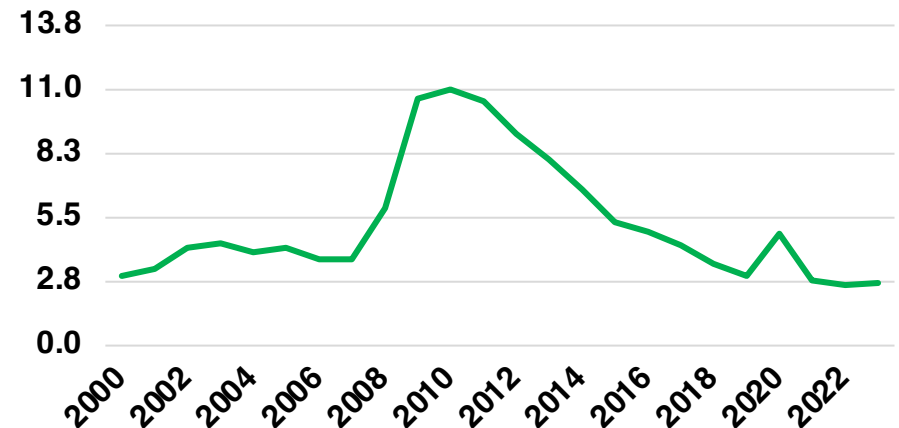

PICKENS

PICKENS COUNTY

EMPLOYMENT SNAPSHOT

- 15,765 RESIDENTS CURRENTLY EMPLOYED.
- 2023 UNEMPLOYMENT RATE: 2.7%
- NOV 2024 UNEMPLOYMENT RATE: 3.0%

Industry Mix

Employment Trends

Unemployment Rate Trends

PICKENS COUNTY