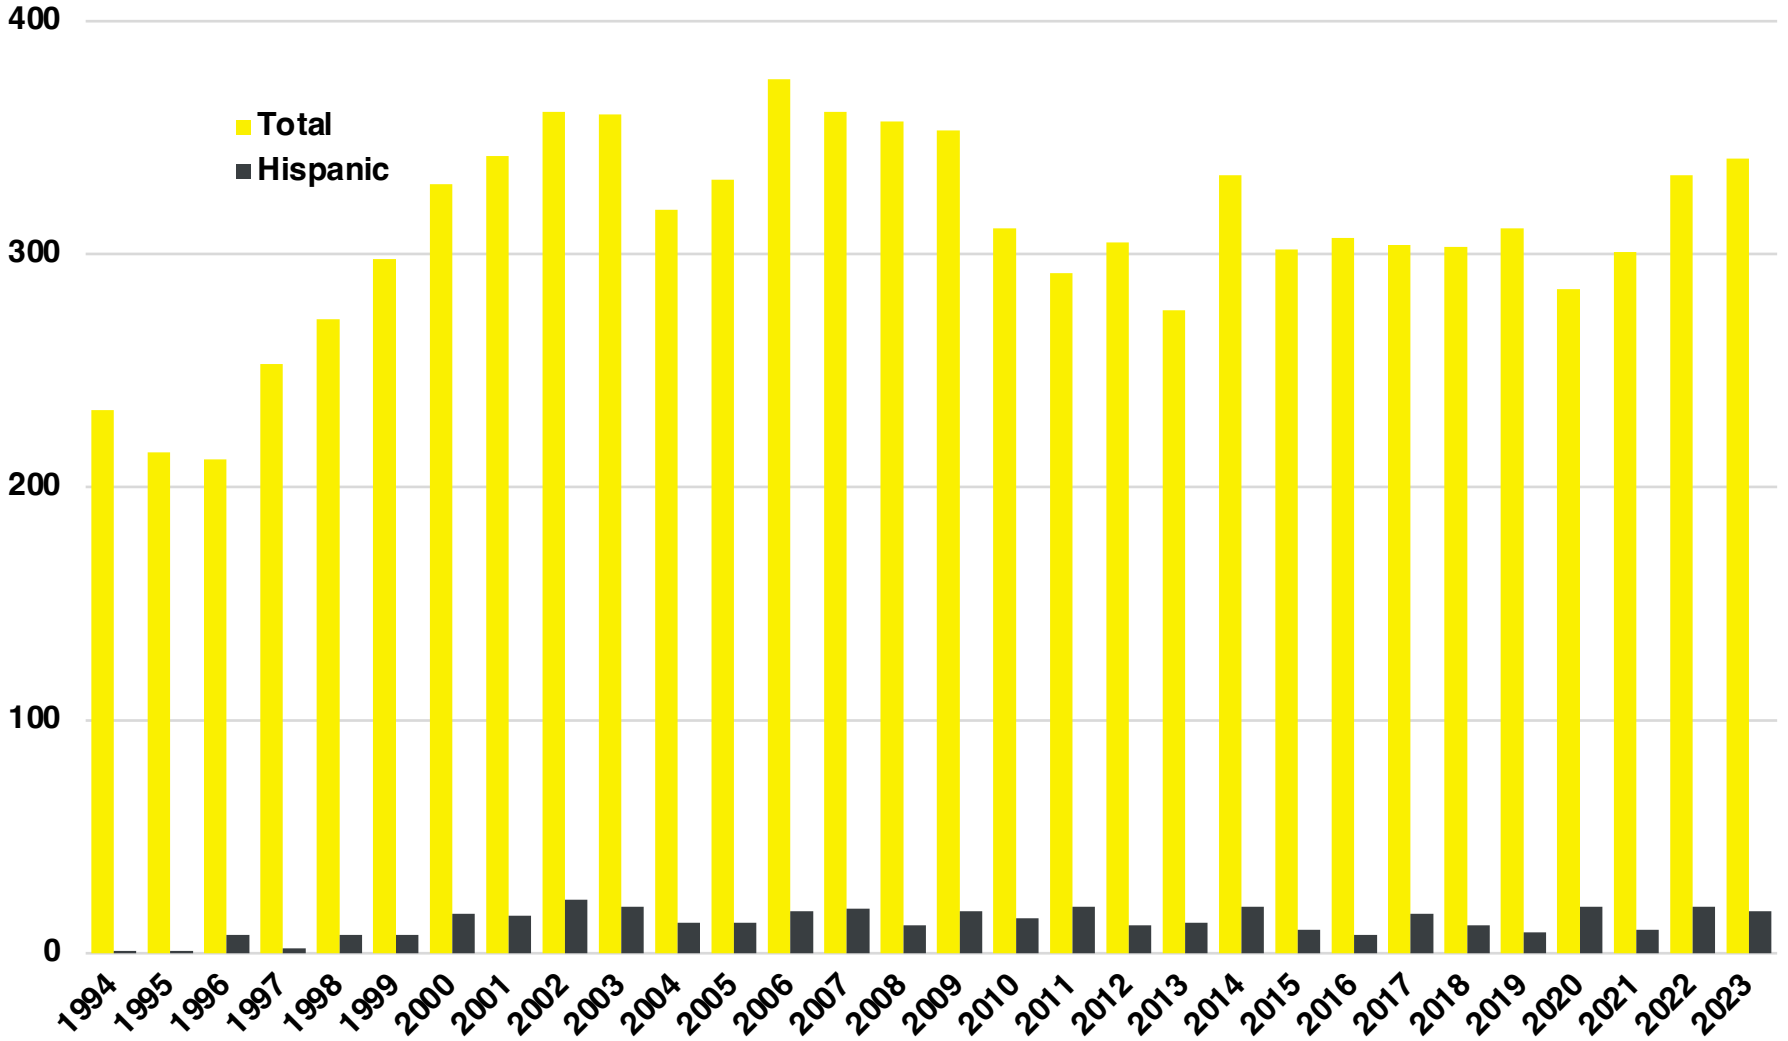

PICKENS

PICKENS COUNTY

EMPLOYMENT SNAPSHOT

- 15,765 RESIDENTS CURRENTLY EMPLOYED.
- 2023 UNEMPLOYMENT RATE: 2.7%
- NOV 2024 UNEMPLOYMENT RATE: 3.0%

Industry Mix

Employment Trends

Unemployment Rate Trends

PICKENS COUNTY

HISTORICAL POPULATION

Source: US Census

PICKENS COUNTY

2023 POPULATION BY AGE

PICKENS COUNTY

TOTAL VS HISPANIC BIRTHS

Source: GA Dept of Human Resources

PICKENS COUNTY