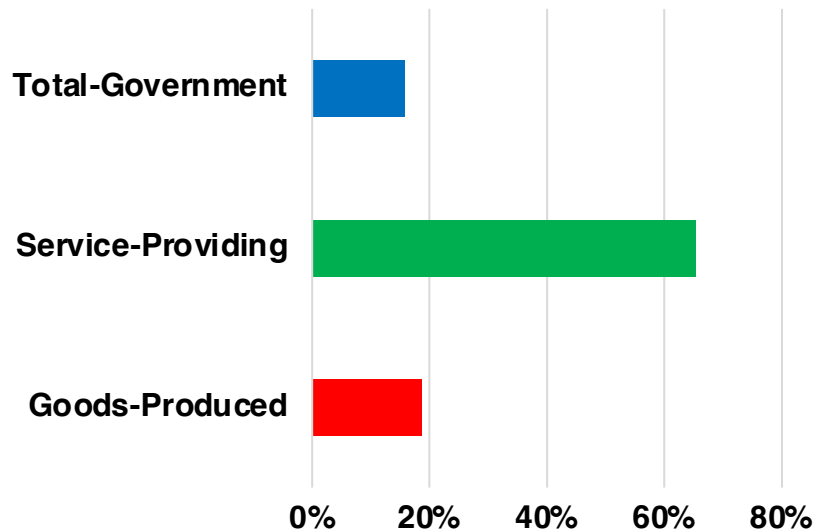

PICKENS

PICKENS COUNTY

EMPLOYMENT SNAPSHOT

- 15,765 RESIDENTS CURRENTLY EMPLOYED.
- 2023 UNEMPLOYMENT RATE: 2.7%
- NOV 2024 UNEMPLOYMENT RATE: 3.0%

Industry Mix

Employment Trends

Unemployment Rate Trends

PICKENS COUNTY

HISTORICAL POPULATION

Source: US Census

PICKENS COUNTY

2023 POPULATION BY AGE

PICKENS COUNTY

TOTAL VS HISPANIC BIRTHS

Source: GA Dept of Human Resources

PICKENS COUNTY