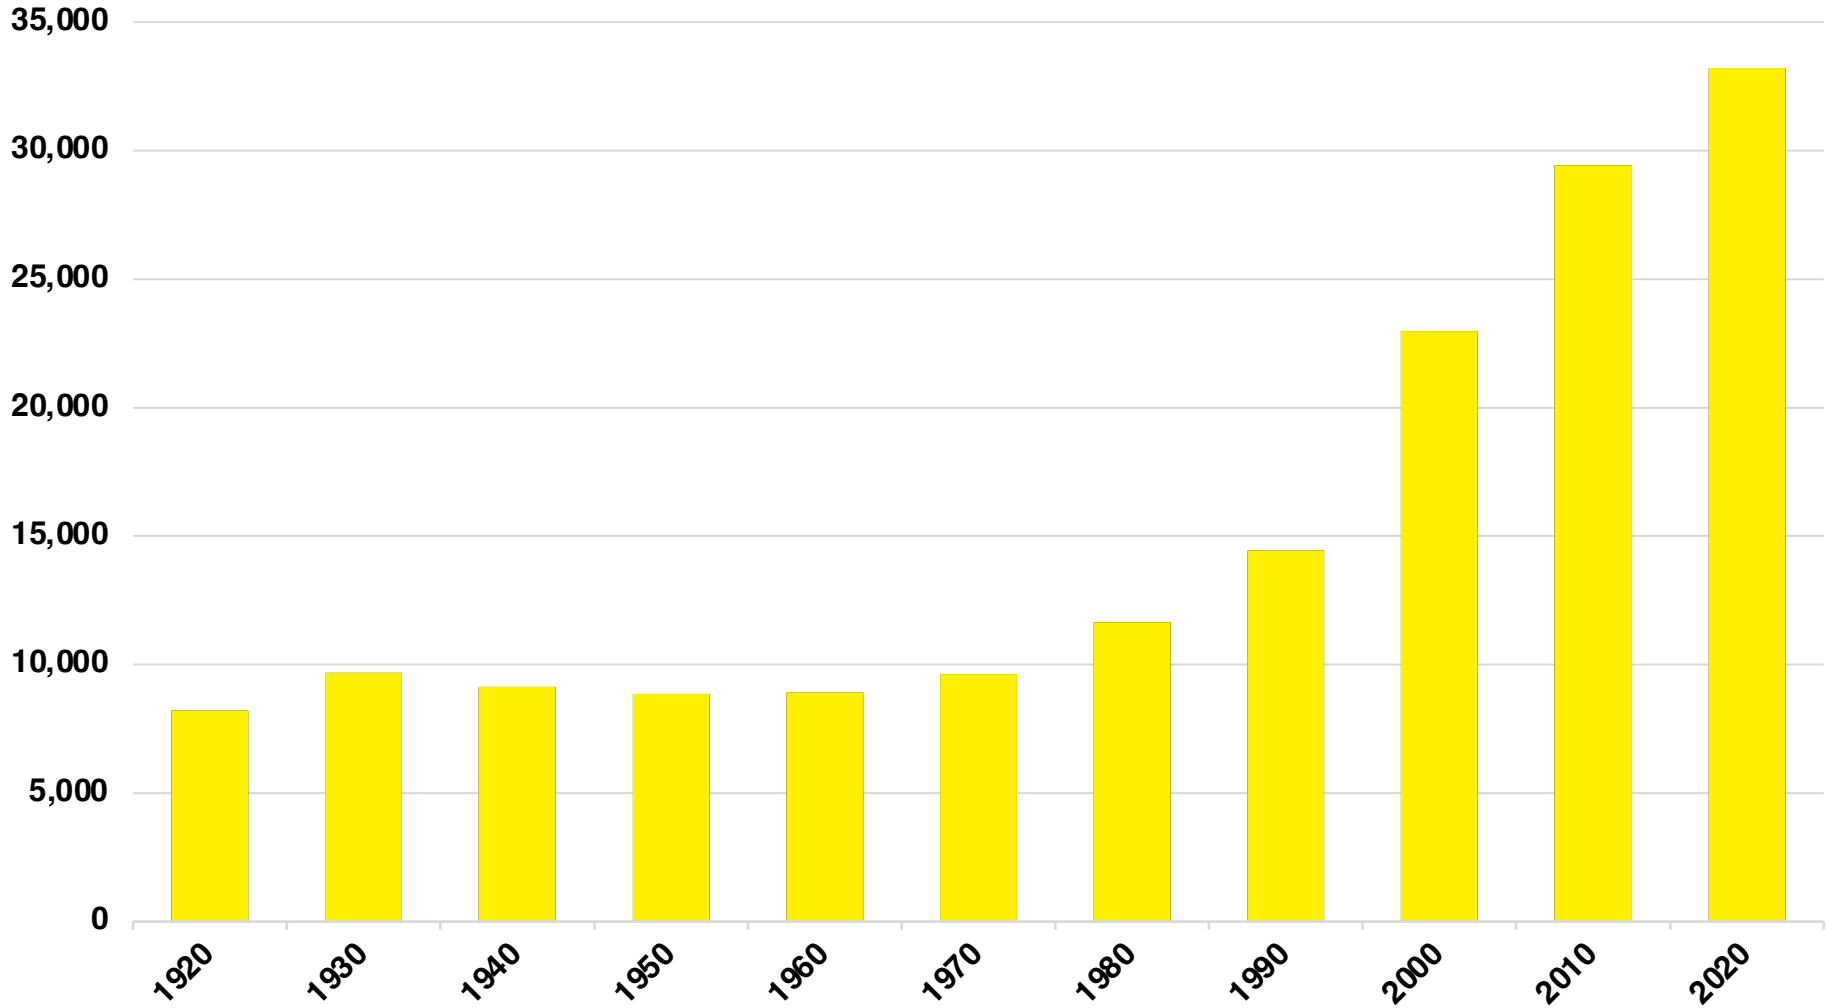

PICKENS

PICKENS COUNTY

EMPLOYMENT SNAPSHOT

- 15,765 RESIDENTS CURRENTLY EMPLOYED.
- 2023 UNEMPLOYMENT RATE: 2.7%
- NOV 2024 UNEMPLOYMENT RATE: 3.0%

Industry Mix

Employment Trends

Unemployment Rate Trends

PICKENS COUNTY

HISTORICAL POPULATION

Source: US Census

PICKENS COUNTY

2023 POPULATION BY AGE

PICKENS COUNTY

TOTAL VS HISPANIC BIRTHS

Source: GA Dept of Human Resources

PICKENS COUNTY