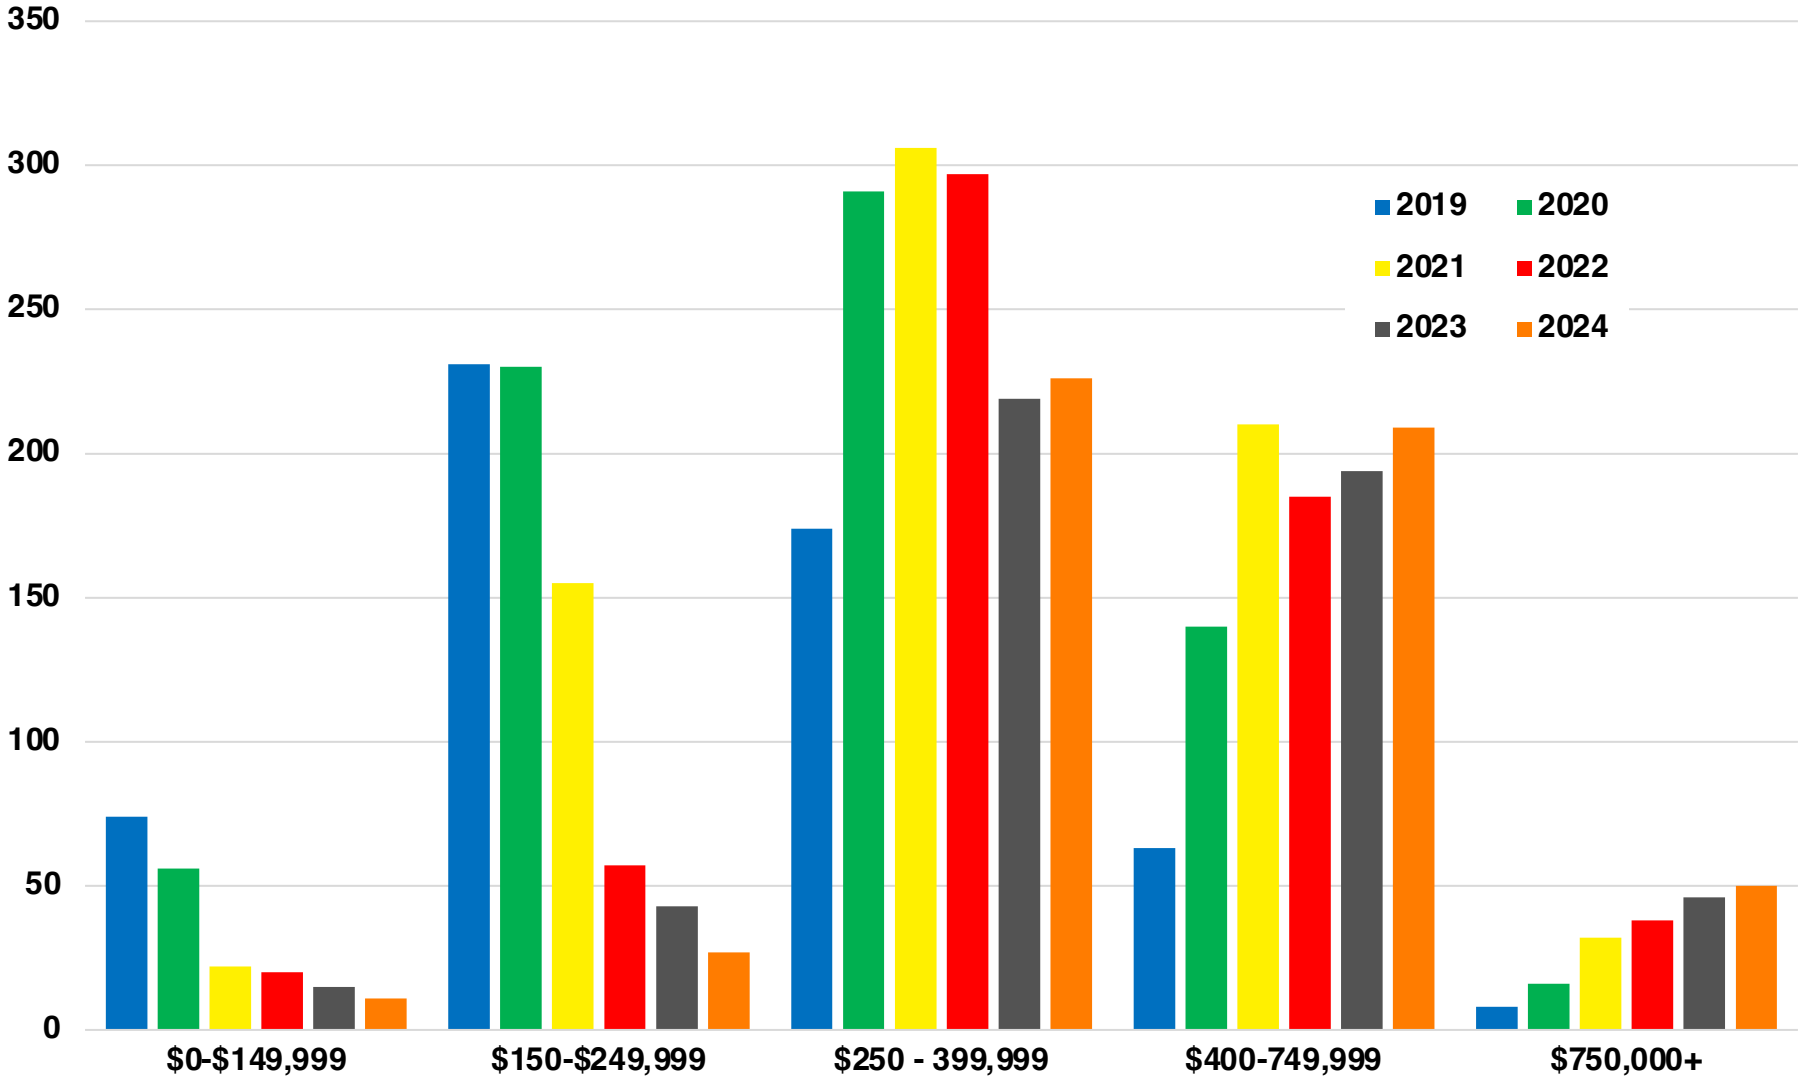

PICKENS COUNTY

SINGLE FAMILY HOME SALES