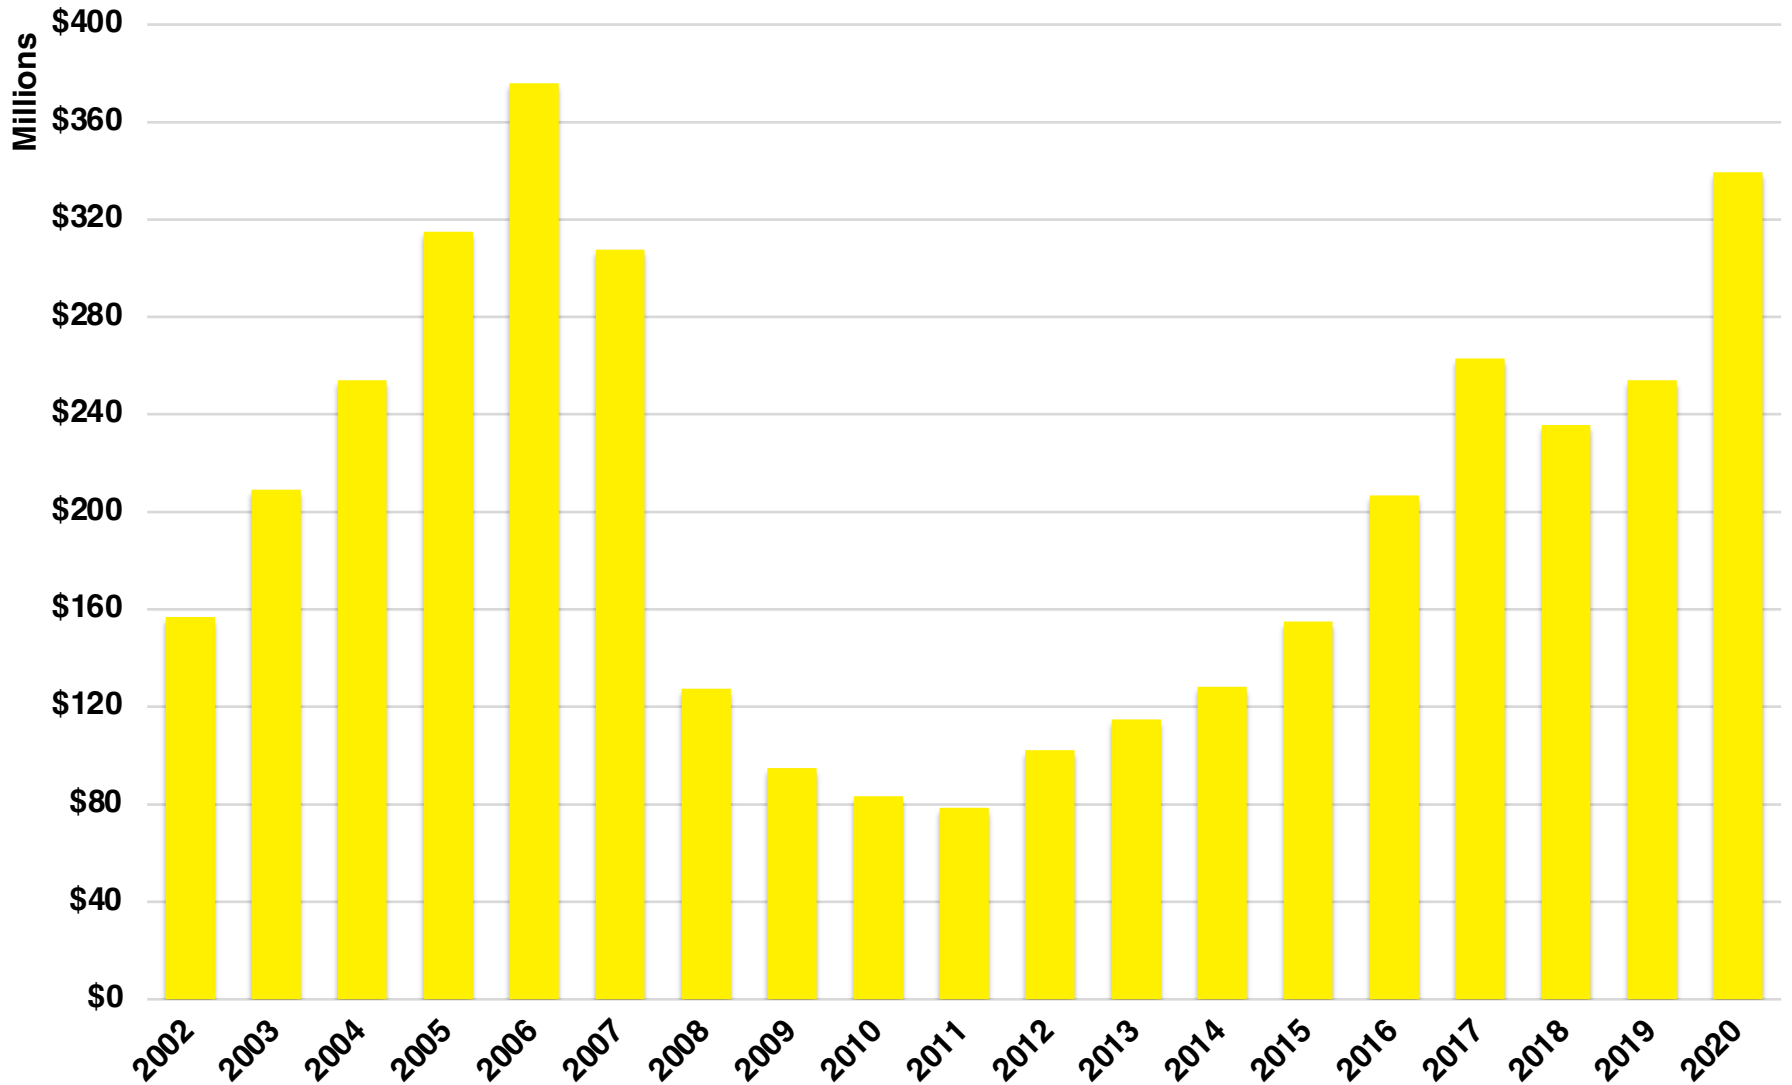

PICKENS COUNTY

TOTAL REAL ESTATE SALES

Source: Beasley Report