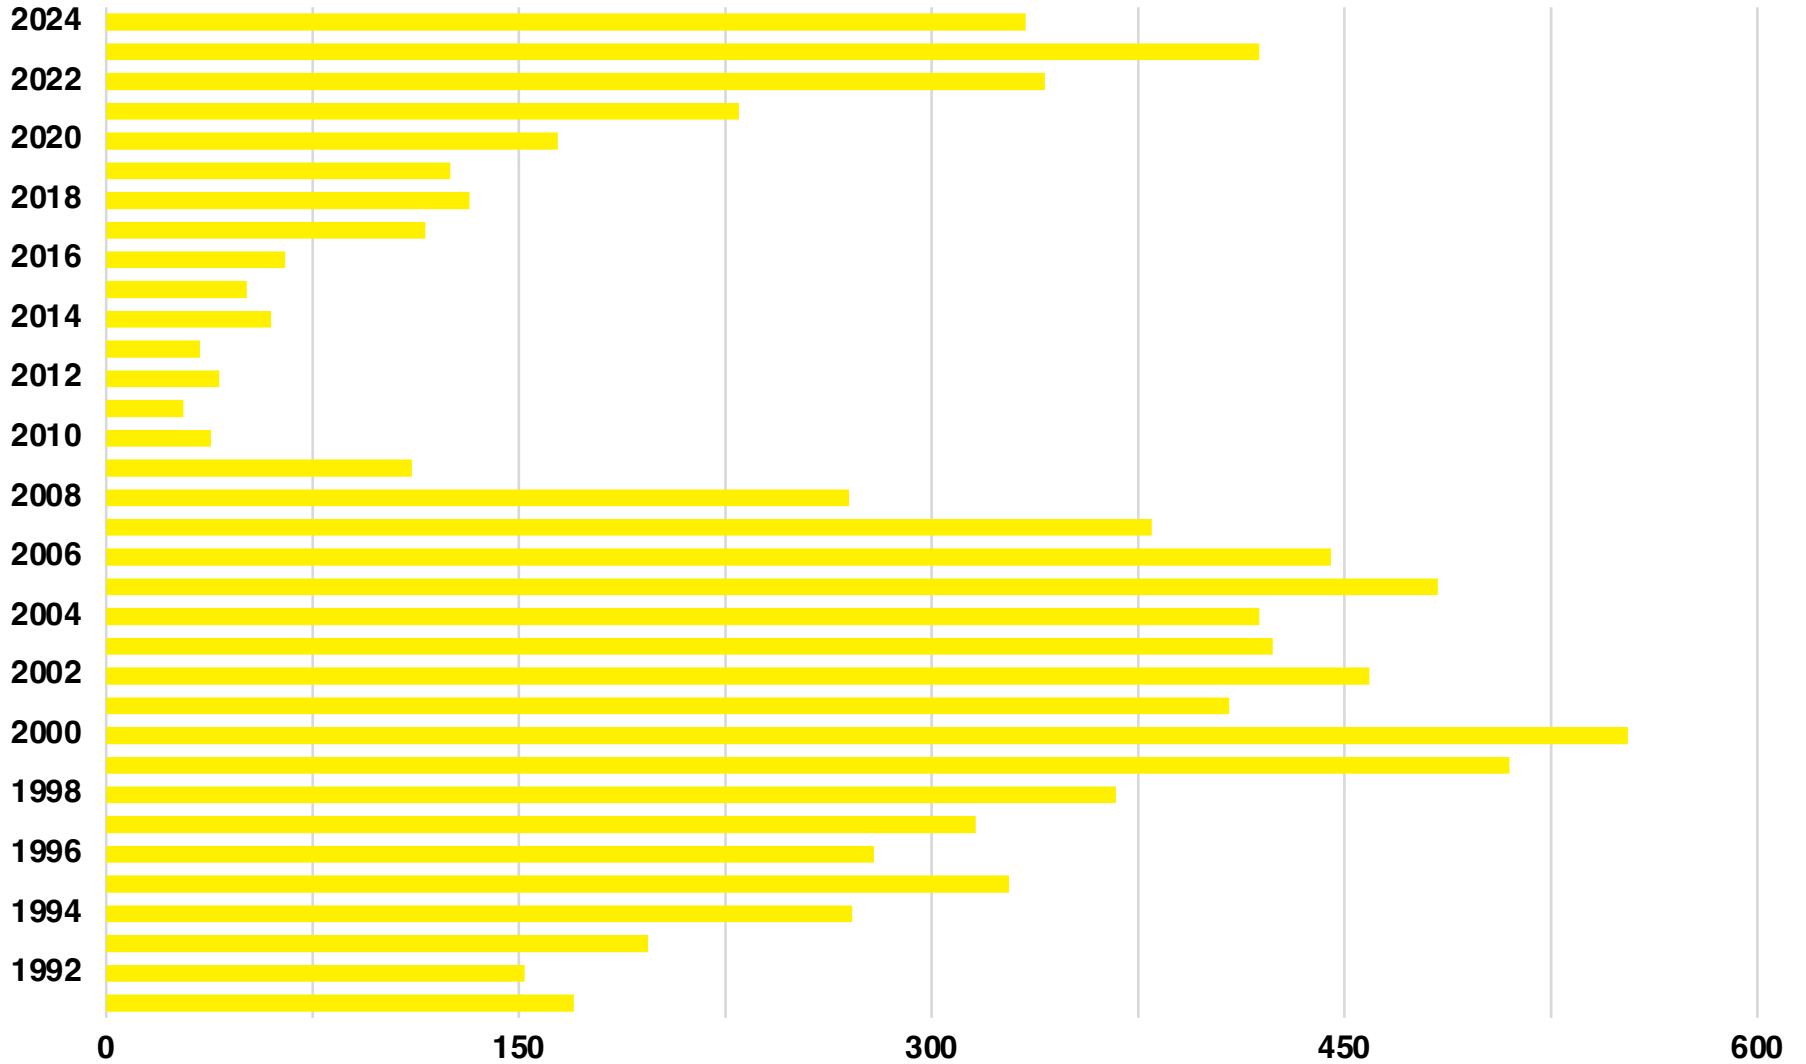

PICKENS COUNTY

SINGLE FAMILY BUILDING PERMITS