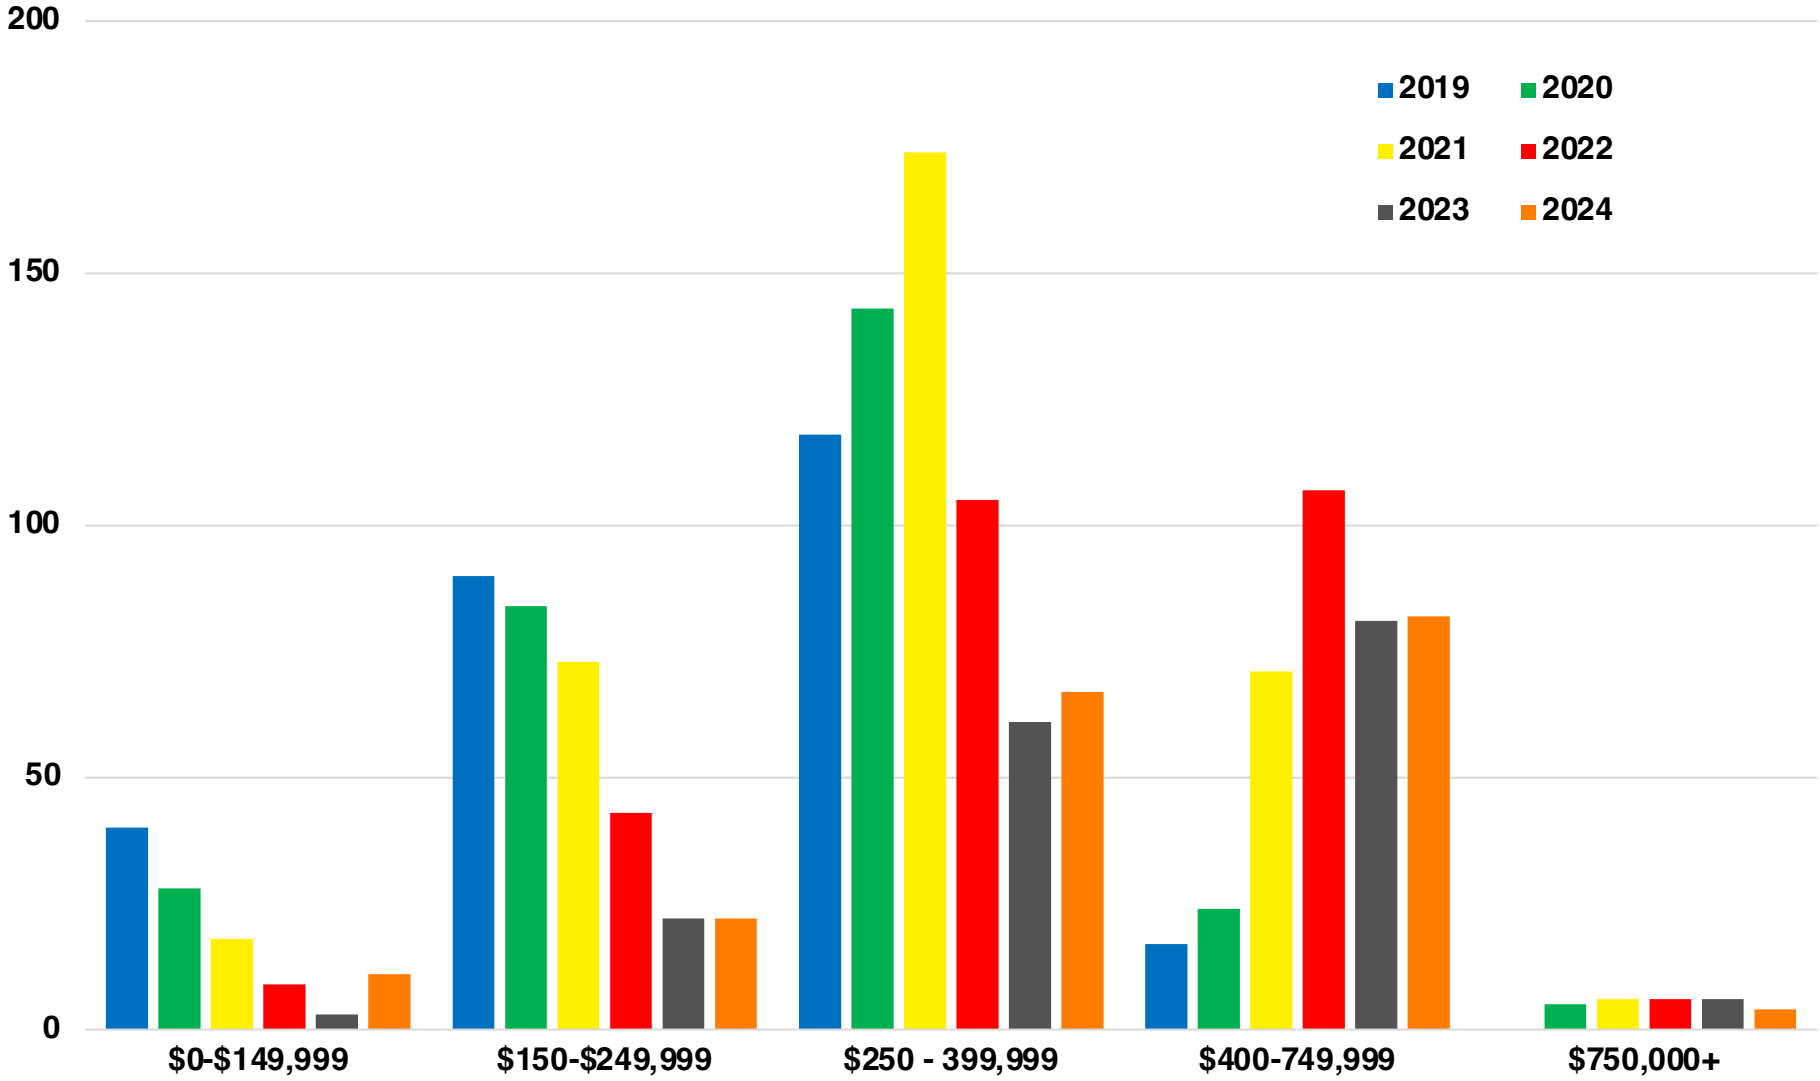

PIKE COUNTY

SINGLE FAMILY HOME SALES