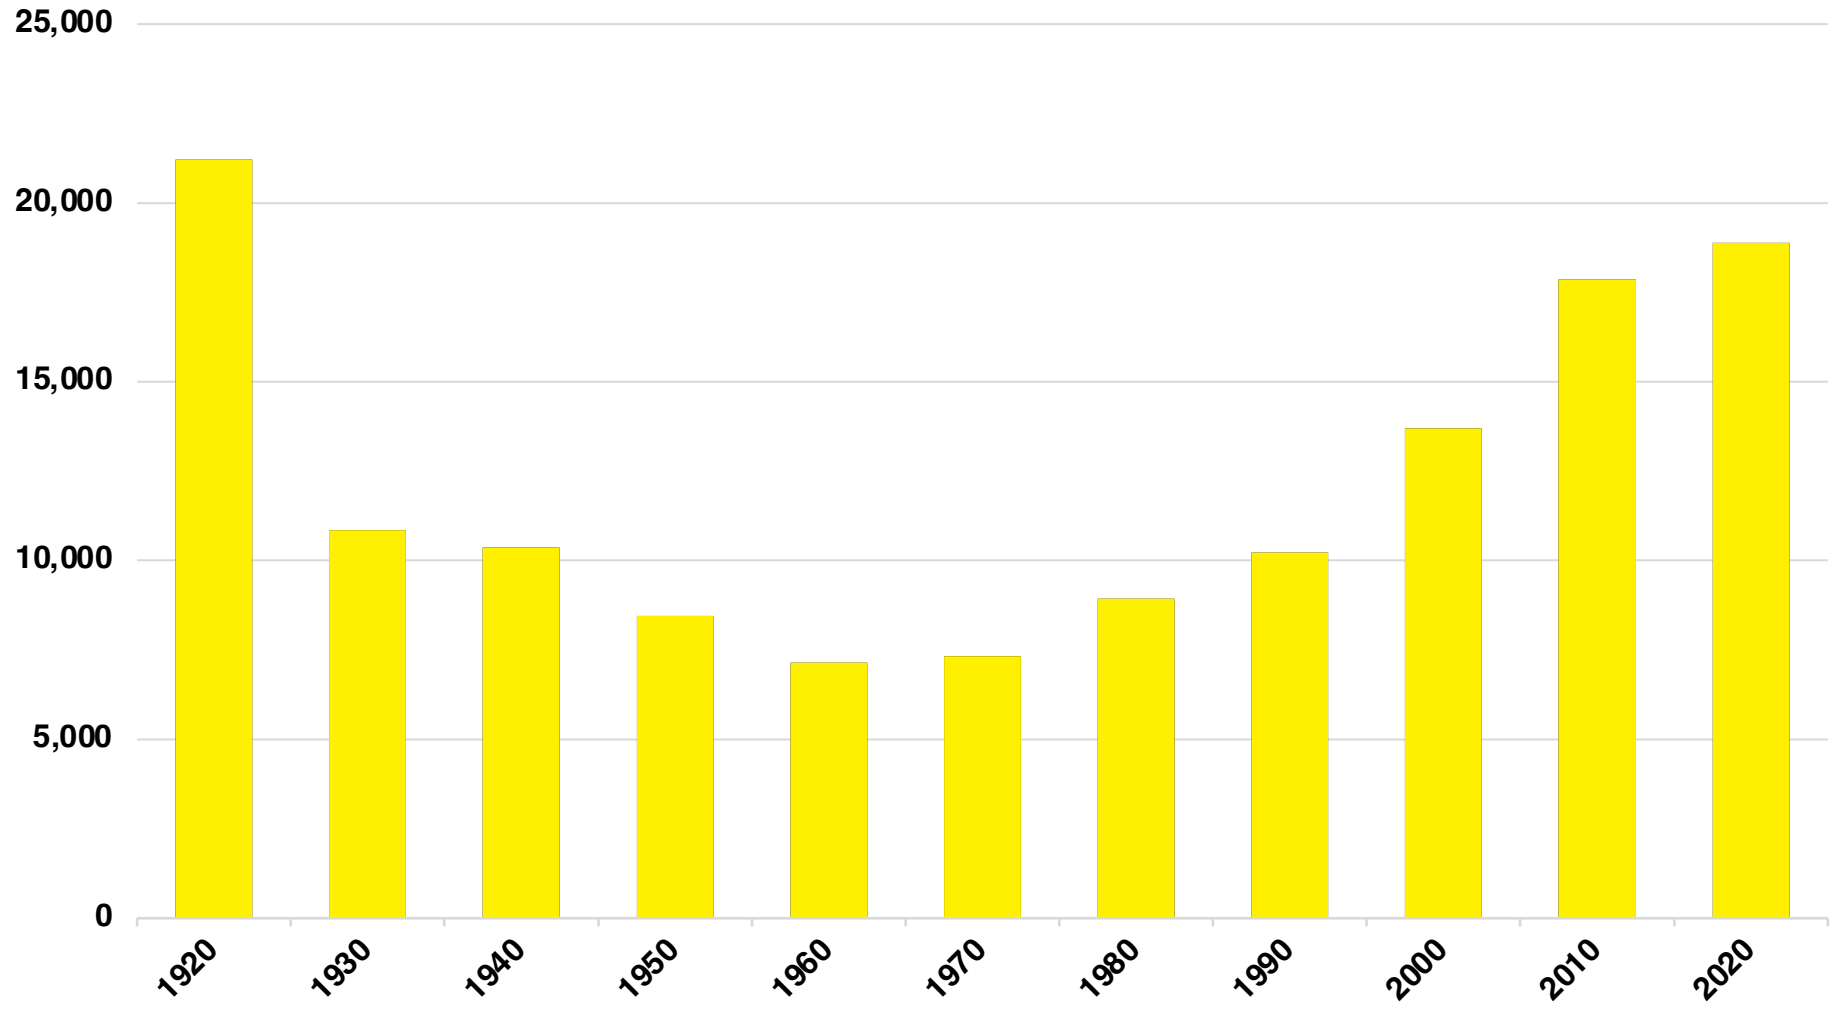

PIKE COUNTY

HISTORICAL POPULATION