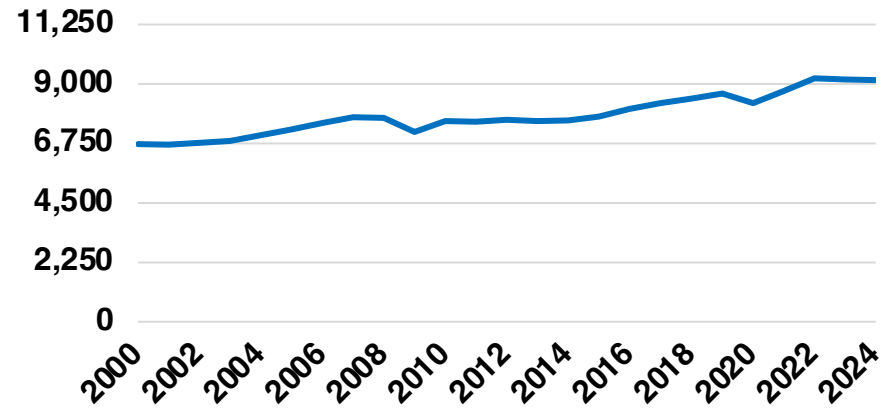

Employment Trends