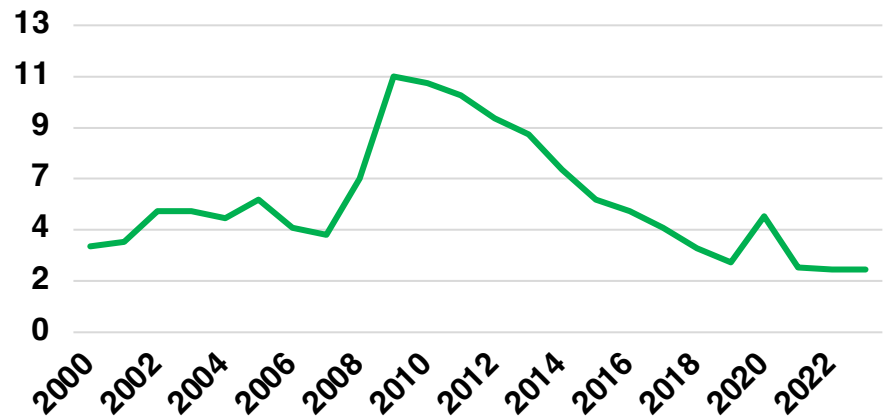

Unemployment Rate Trends