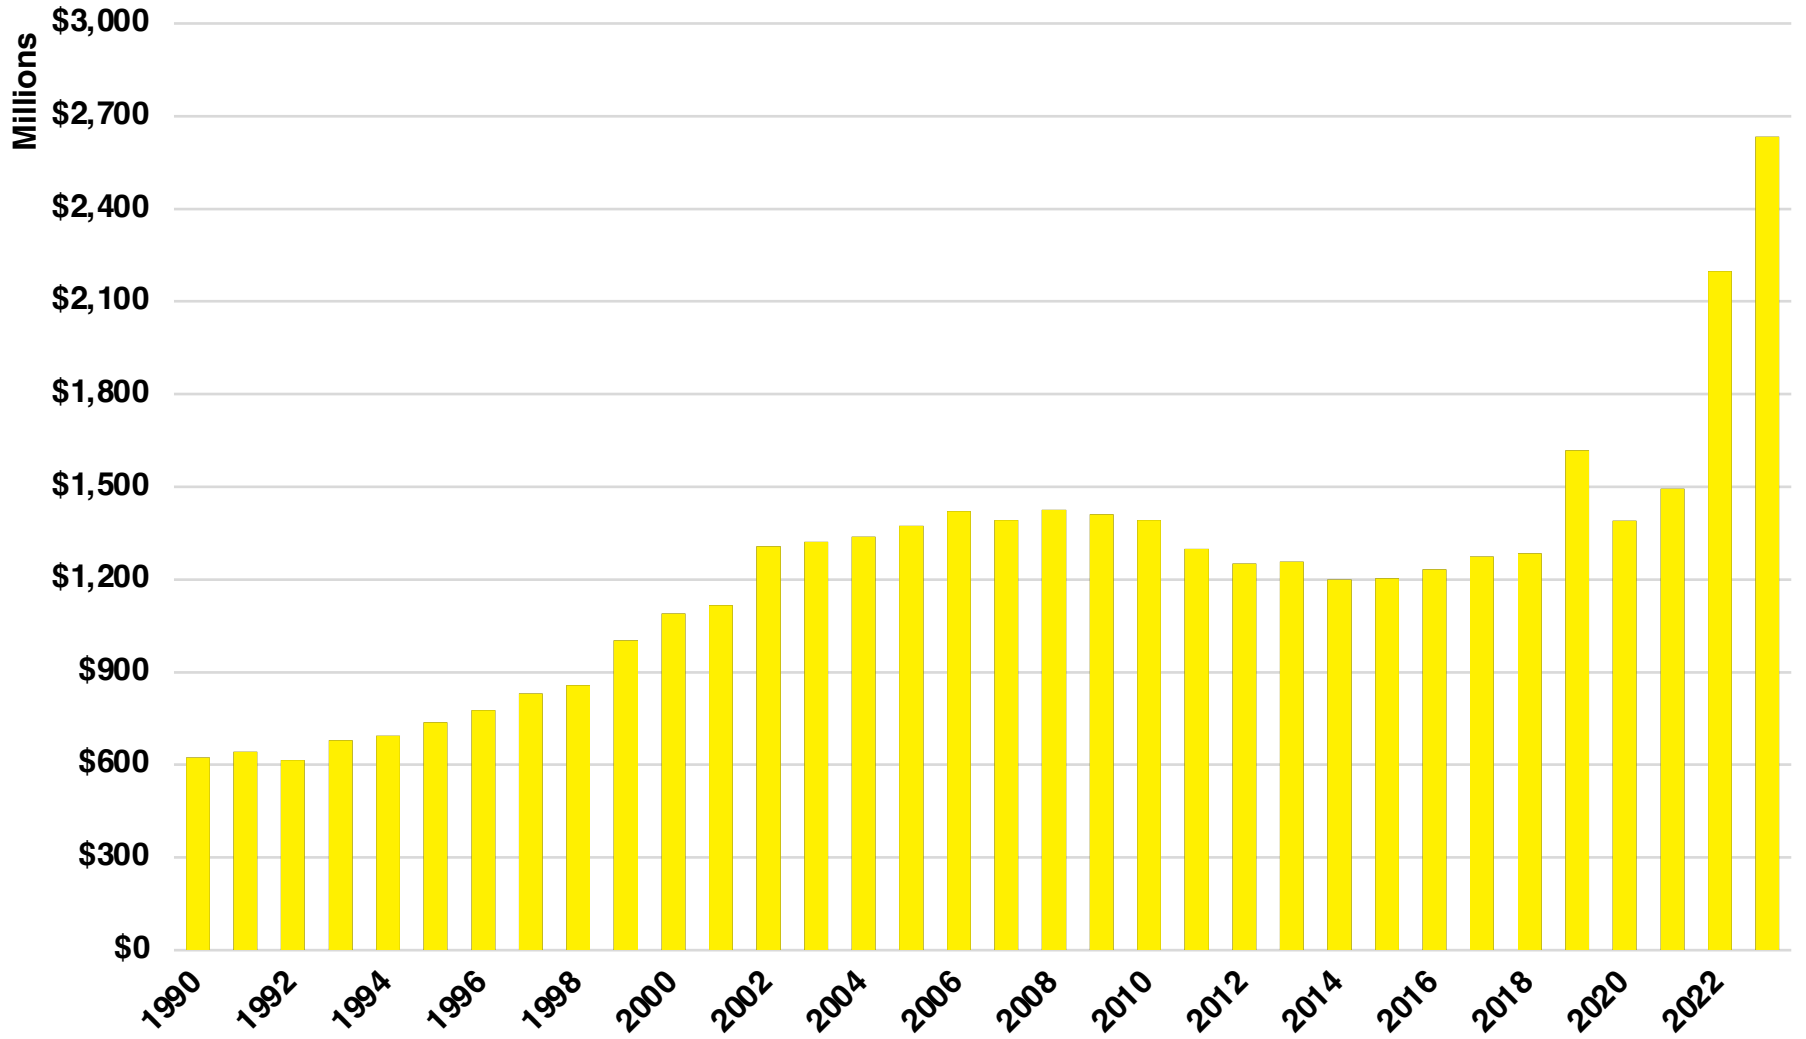

SPALDING COUNTY

TAX DIGEST 40% ASSESSED VALUE

Source: GA Dept of Revenue Consolidated Tax Digest