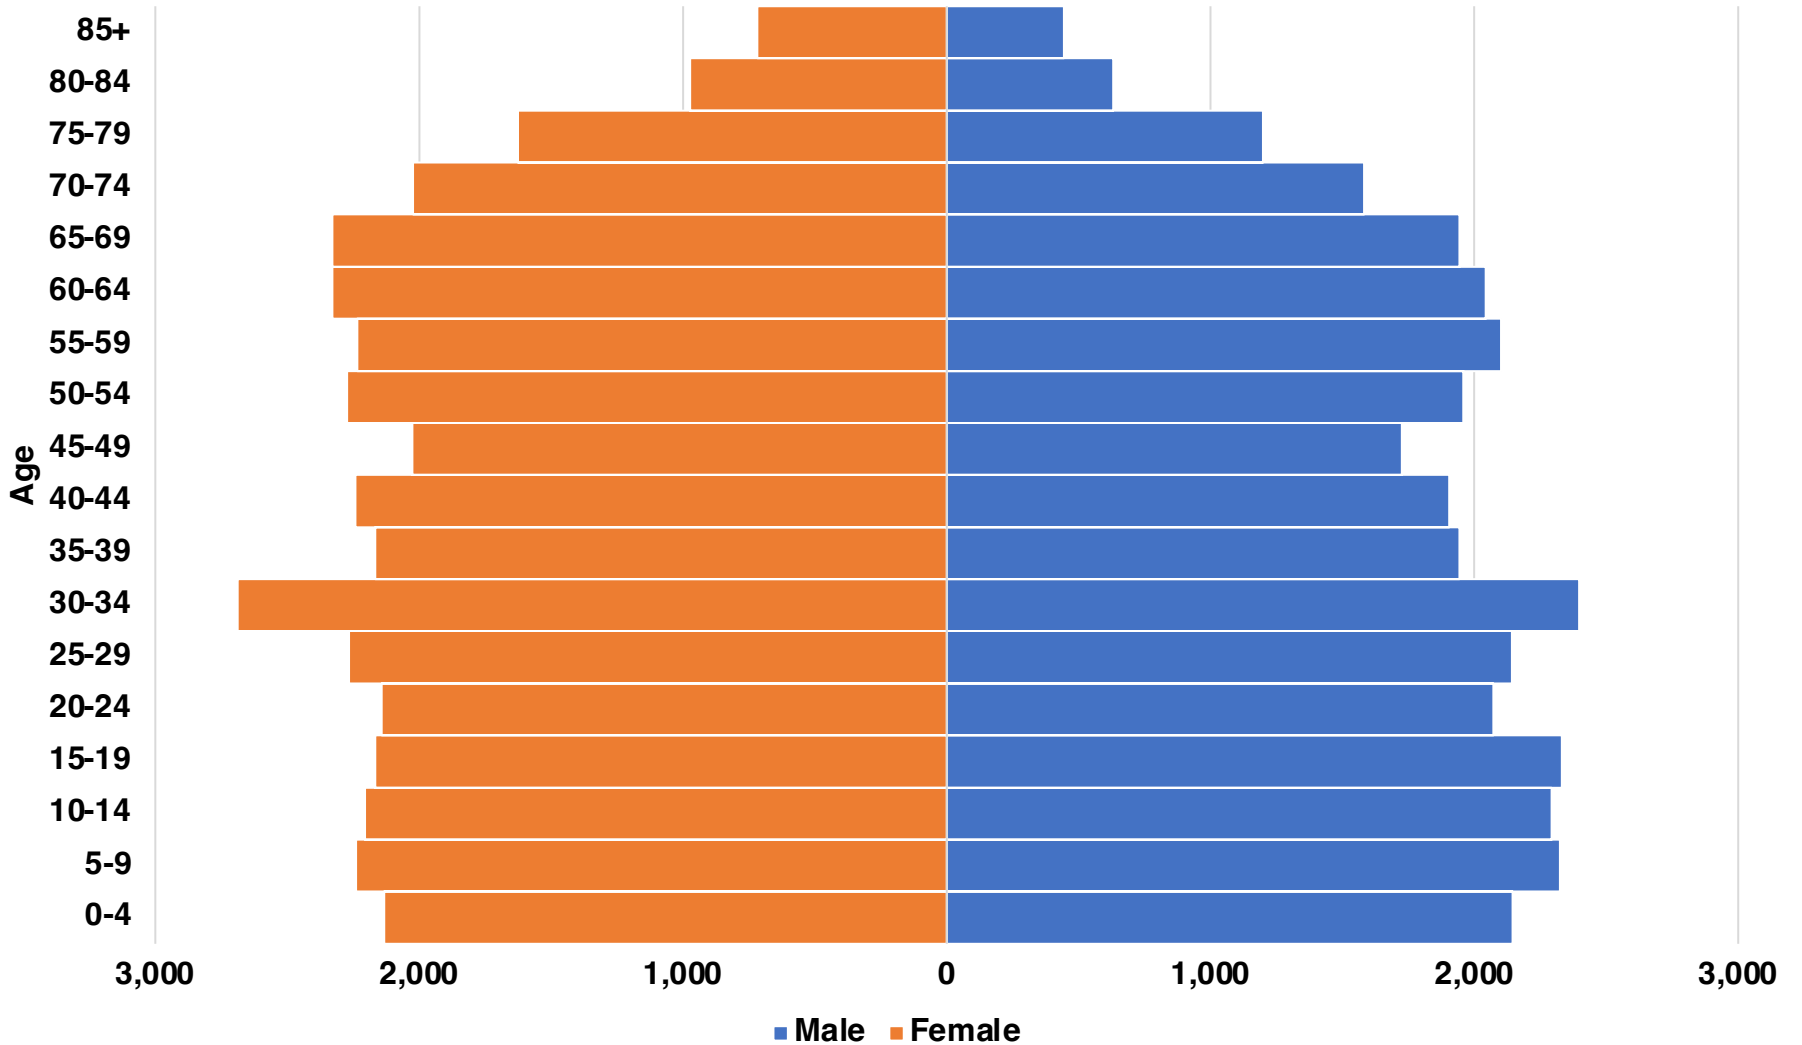

SPALDING

SPALDING COUNTY

EMPLOYMENT SNAPSHOT

- 28,878 RESIDENTS CURRENTLY EMPLOYED.
- 2023 UNEMPLOYMENT RATE: 3.6%
- NOV 2024 UNEMPLOYMENT RATE: 4.4%

Employment Trends

Unemployment Rate Trends

SPALDING COUNTY

HISTORICAL POPULATION

Source: US Census

SPALDING COUNTY

2023 POPULATION BY AGE

SPALDING COUNTY

TOTAL VS HISPANIC BIRTHS

Source: GA Dept of Human Resources

SPALDING COUNTY