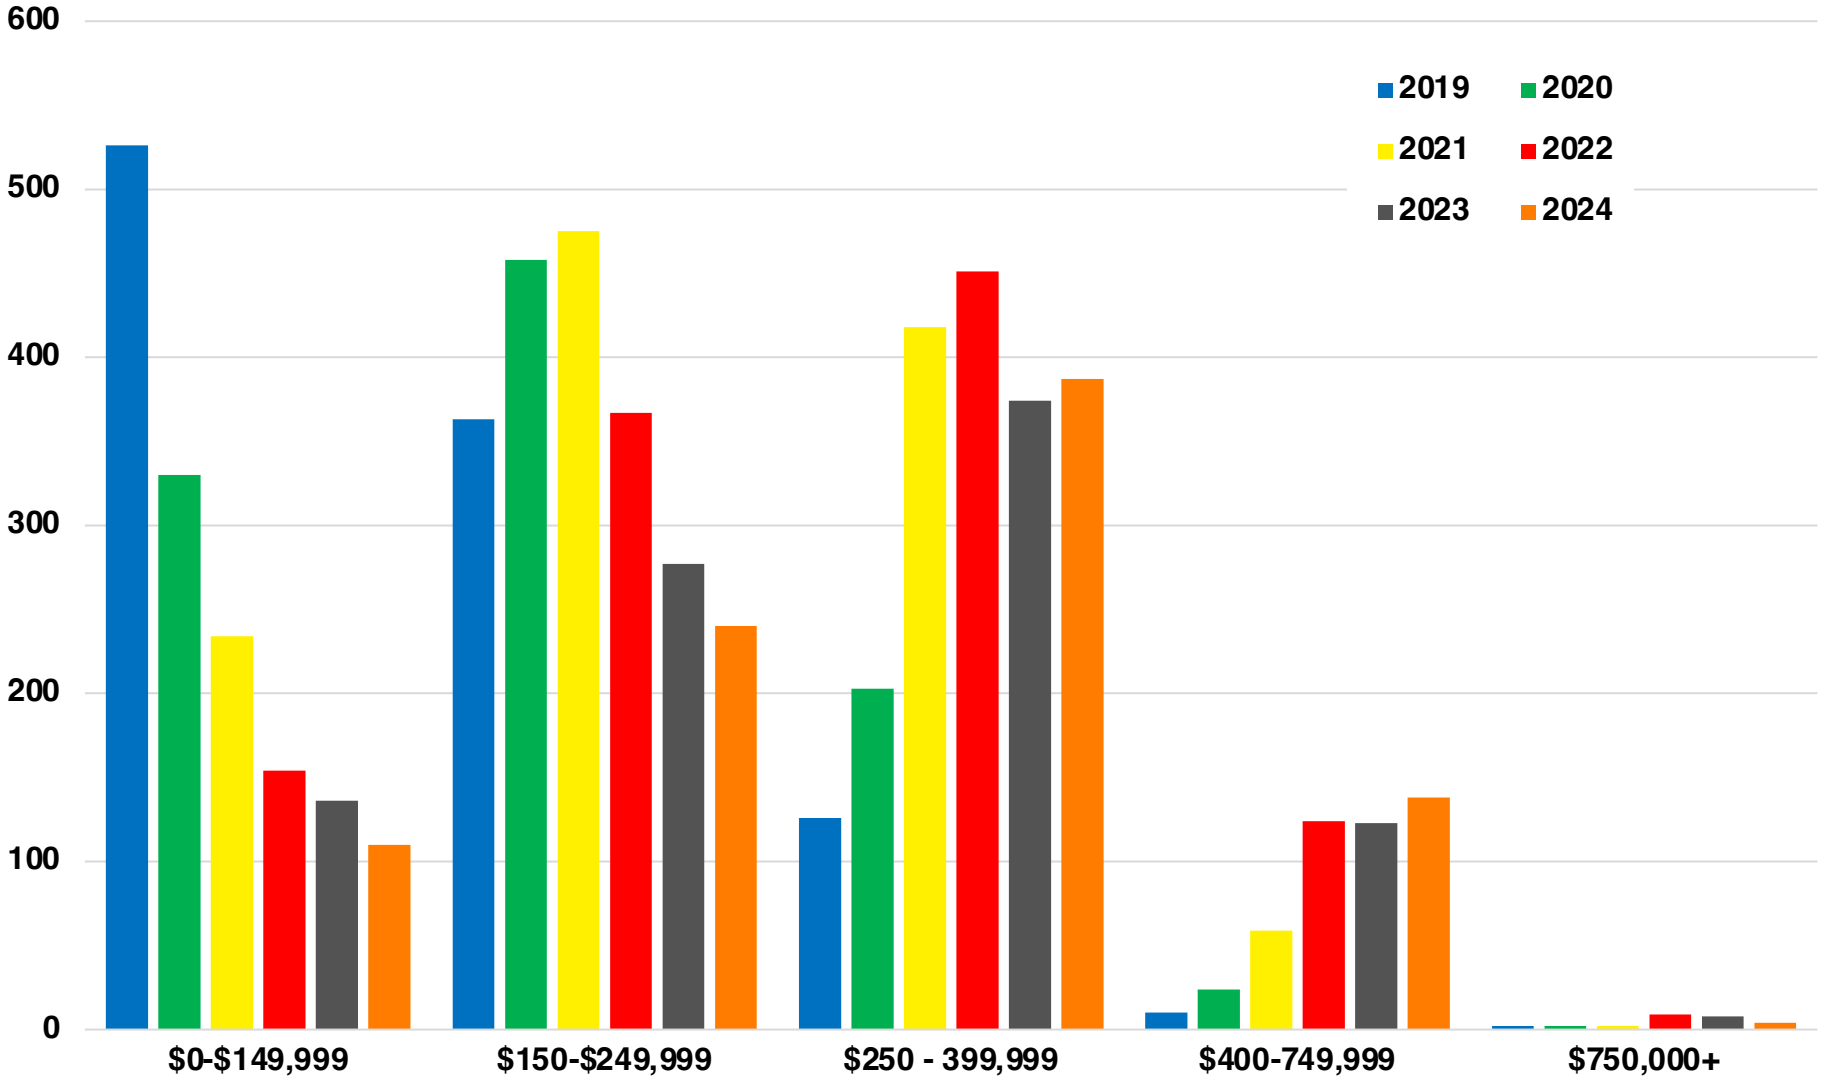

SPALDING COUNTY

SINGLE FAMILY HOME SALES