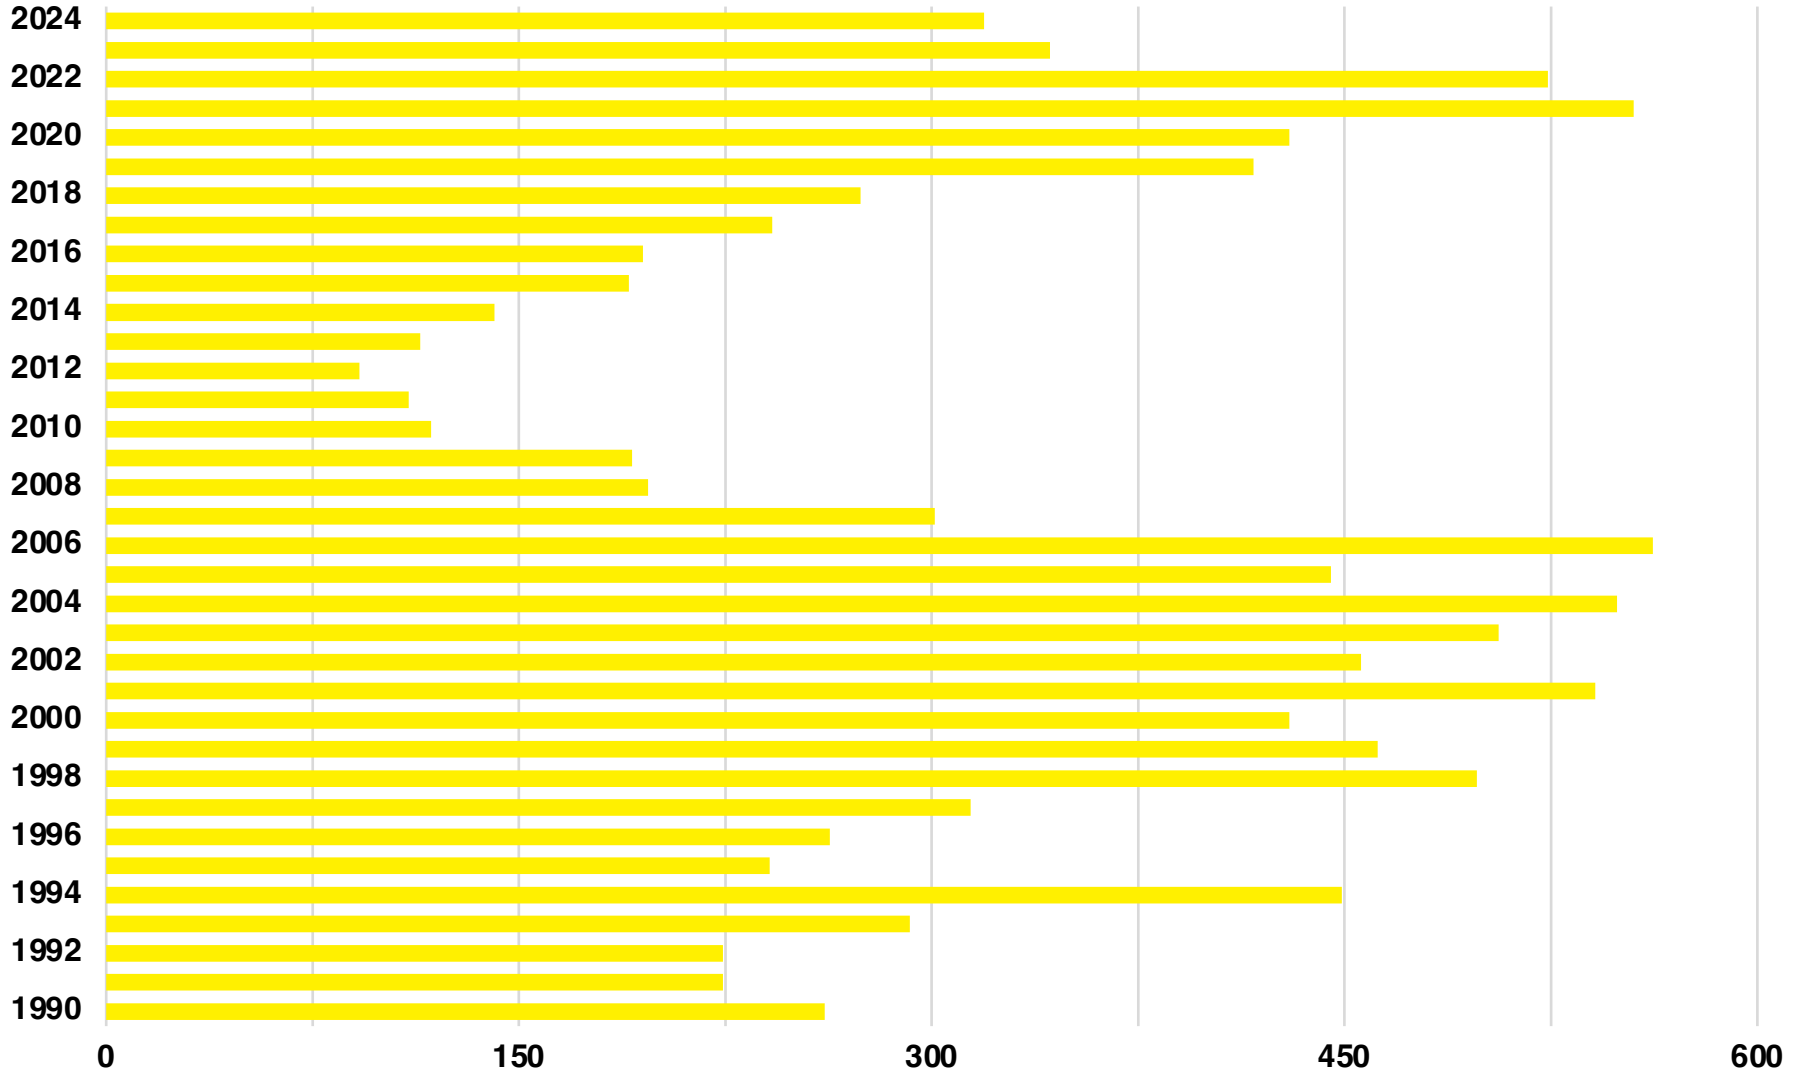

SPALDING COUNTY

TOTAL BUILDING PERMITS