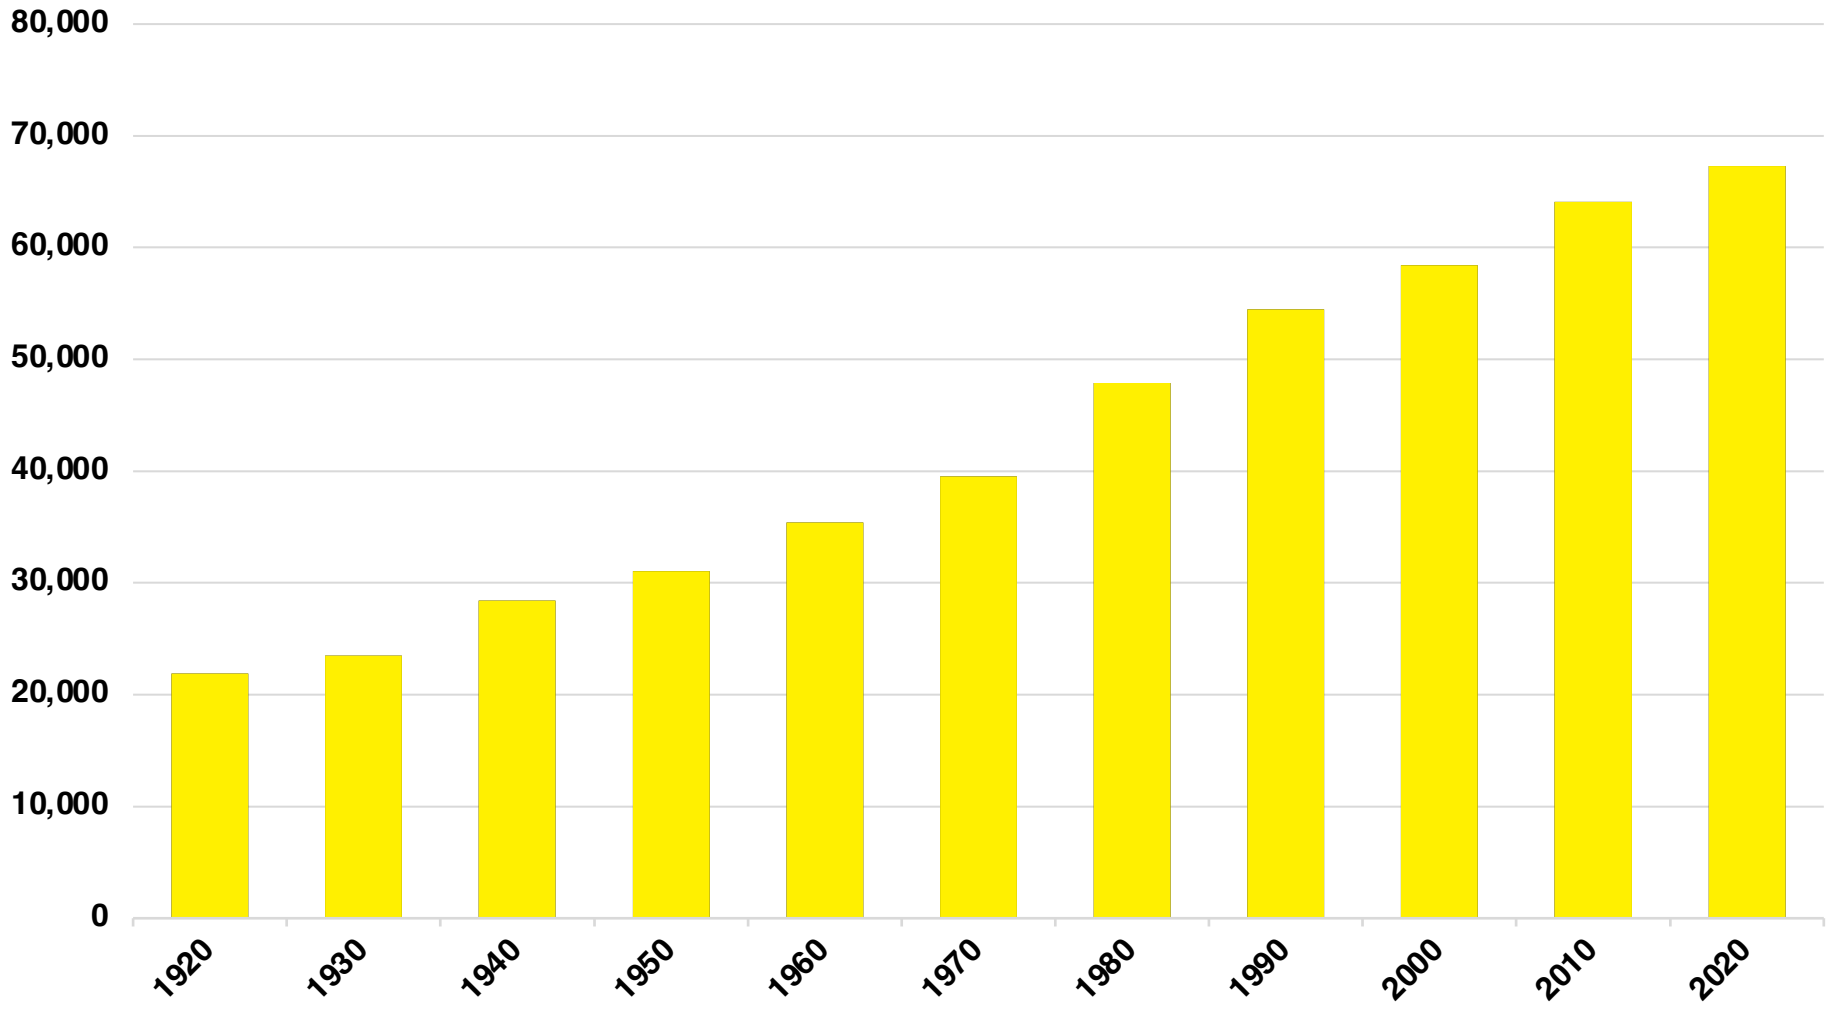

SPALDING

SPALDING COUNTY

EMPLOYMENT SNAPSHOT

- 28,878 RESIDENTS CURRENTLY EMPLOYED.
- 2023 UNEMPLOYMENT RATE: 3.6%
- NOV 2024 UNEMPLOYMENT RATE: 4.4%

Employment Trends

Unemployment Rate Trends

SPALDING COUNTY

HISTORICAL POPULATION

Source: US Census

SPALDING COUNTY

2023 POPULATION BY AGE

SPALDING COUNTY

TOTAL VS HISPANIC BIRTHS

Source: GA Dept of Human Resources

SPALDING COUNTY