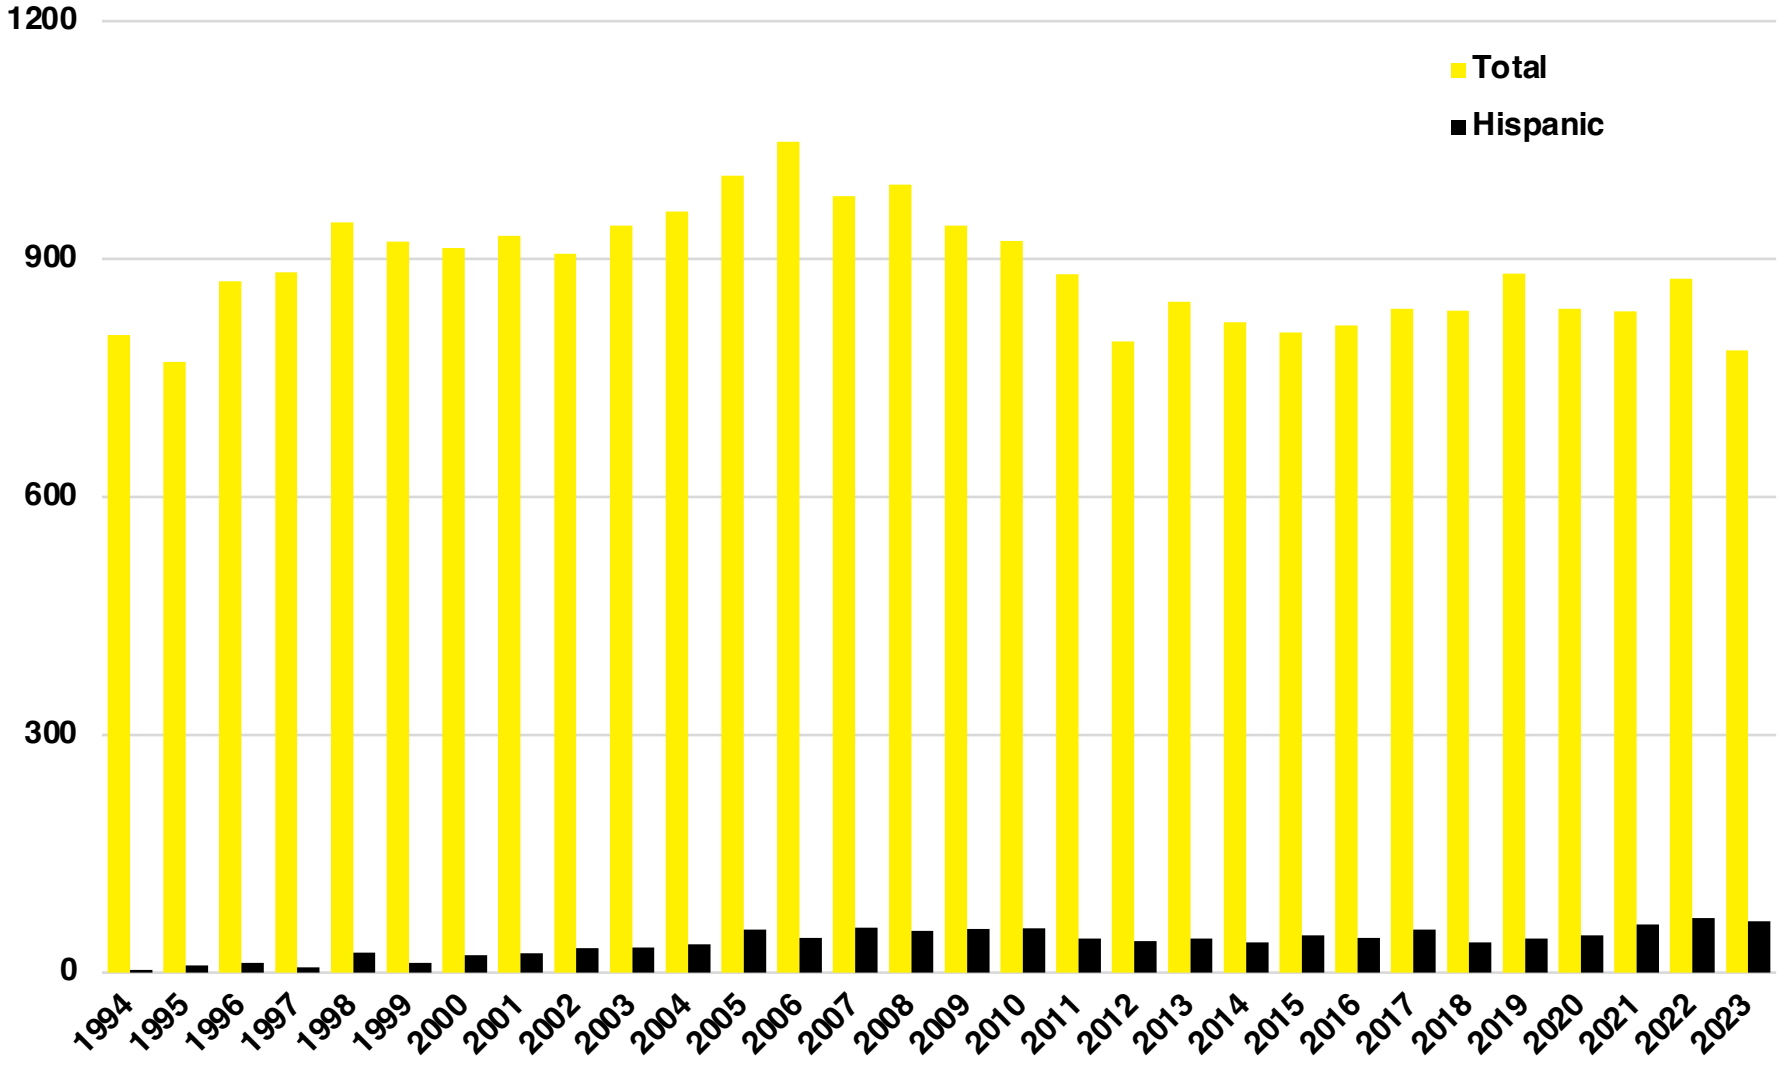

SPALDING

SPALDING COUNTY

EMPLOYMENT SNAPSHOT

- 28,878 RESIDENTS CURRENTLY EMPLOYED.
- 2023 UNEMPLOYMENT RATE: 3.6%
- NOV 2024 UNEMPLOYMENT RATE: 4.4%

Employment Trends

Unemployment Rate Trends

SPALDING COUNTY

HISTORICAL POPULATION

Source: US Census

SPALDING COUNTY

2023 POPULATION BY AGE

SPALDING COUNTY

TOTAL VS HISPANIC BIRTHS

Source: GA Dept of Human Resources

SPALDING COUNTY