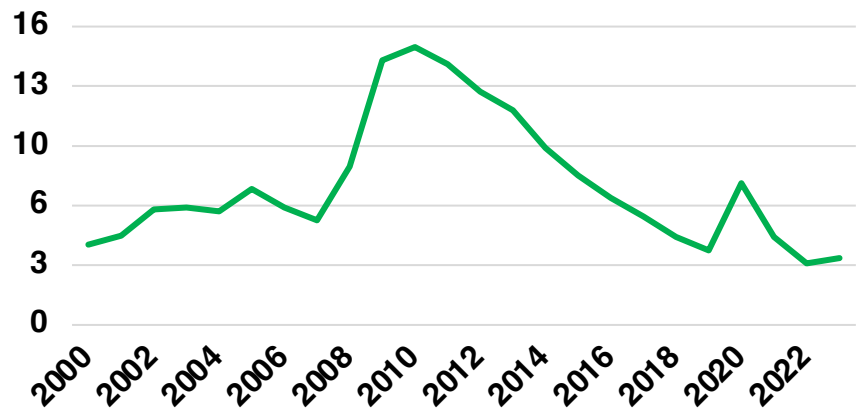

SPALDING

SPALDING COUNTY

EMPLOYMENT SNAPSHOT

- 28,878 RESIDENTS CURRENTLY EMPLOYED.
- 2023 UNEMPLOYMENT RATE: 3.6%
- NOV 2024 UNEMPLOYMENT RATE: 4.4%

Employment Trends

Unemployment Rate Trends

SPALDING COUNTY