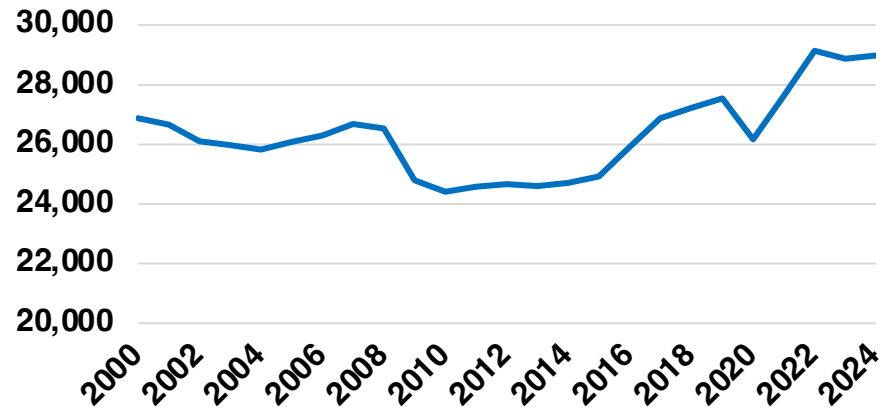

SPALDING

SPALDING COUNTY

EMPLOYMENT SNAPSHOT

- 28,878 RESIDENTS CURRENTLY EMPLOYED.
- 2023 UNEMPLOYMENT RATE: 3.6%
- NOV 2024 UNEMPLOYMENT RATE: 4.4%

Employment Trends

Unemployment Rate Trends

SPALDING COUNTY