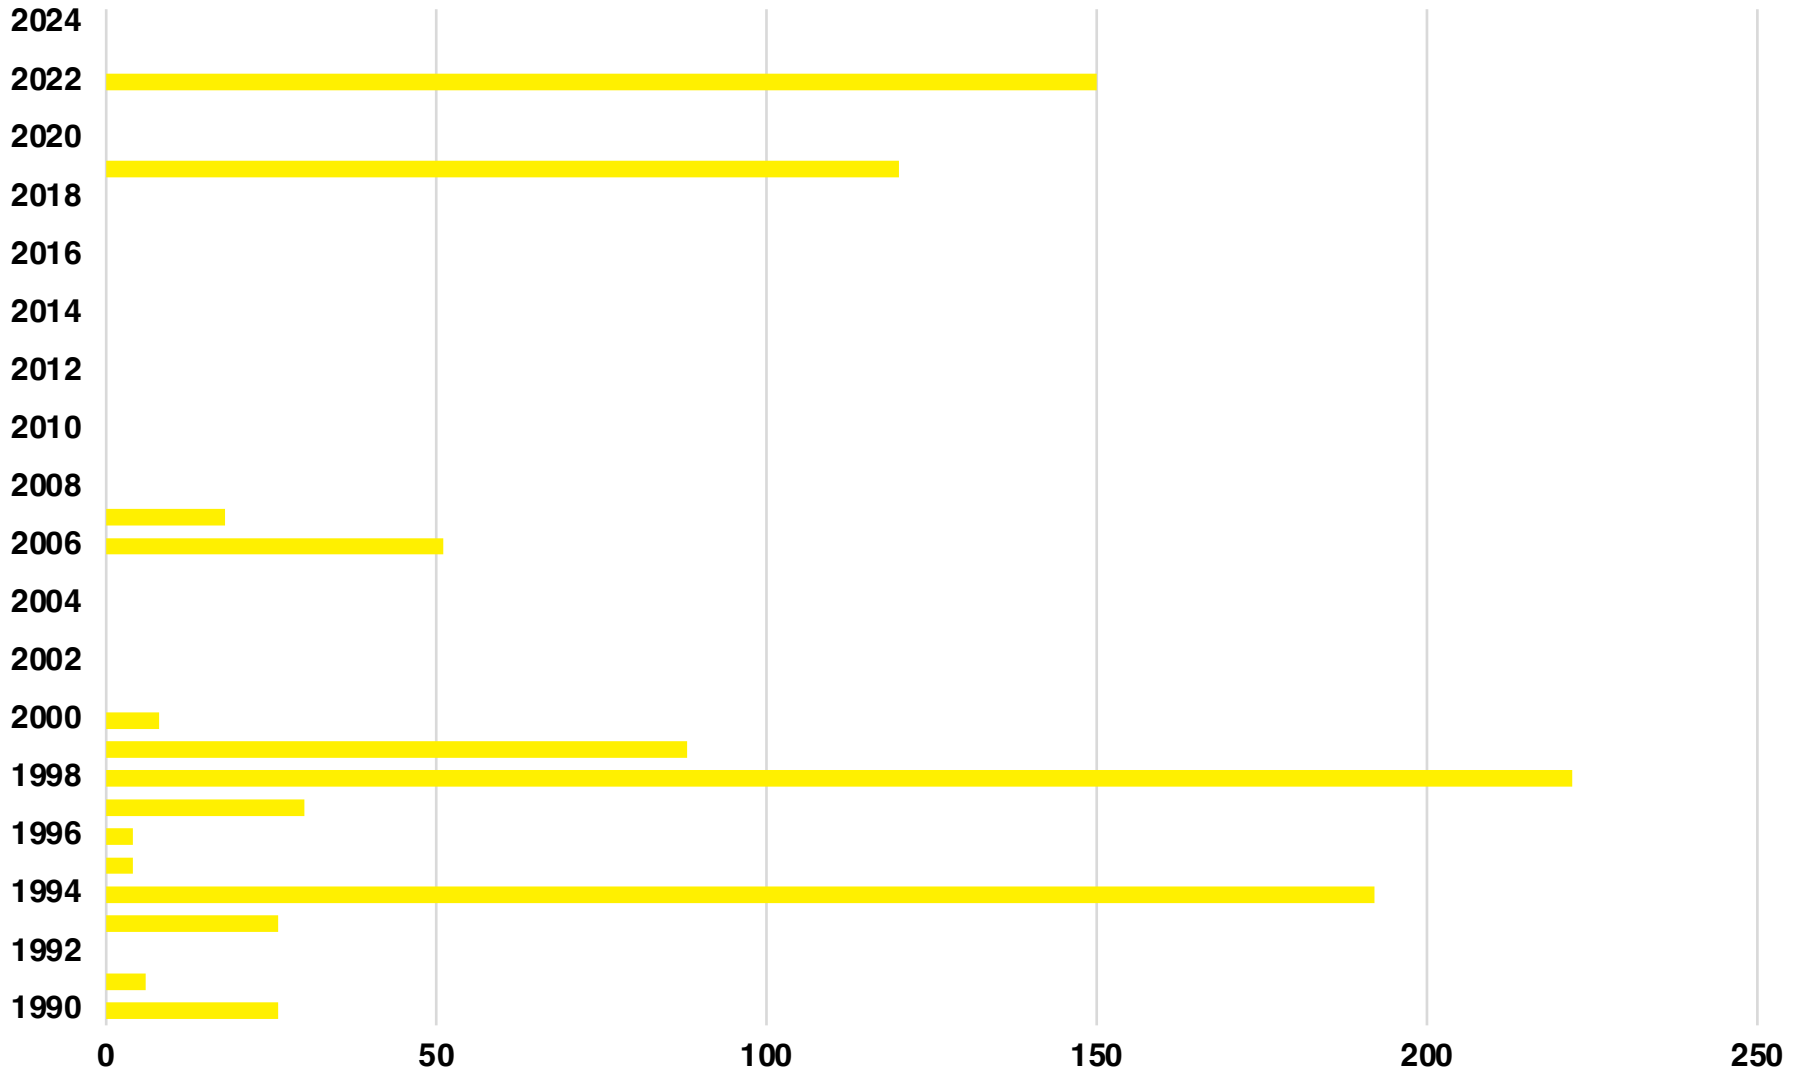

SPALDING COUNTY

MULTI FAMILY BUILDING PERMITS