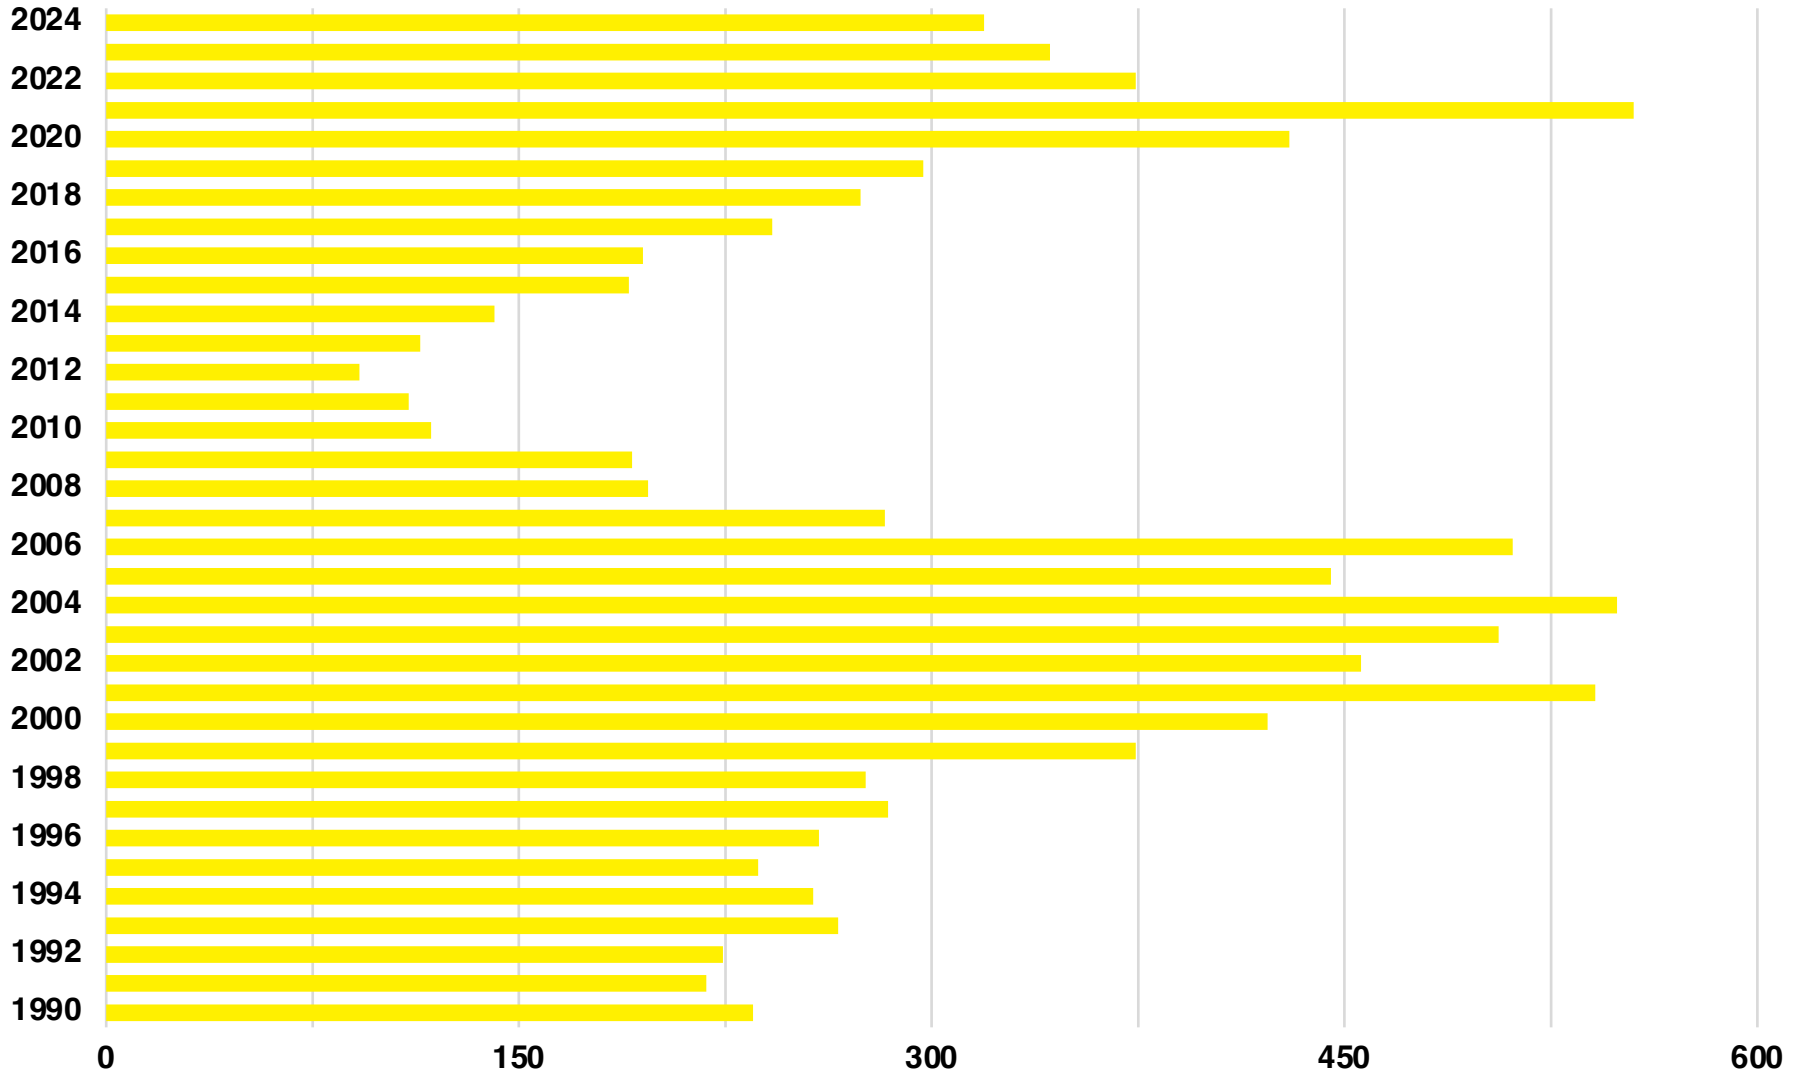

SPALDING COUNTY

SINGLE FAMILY BUILDING PERMITS