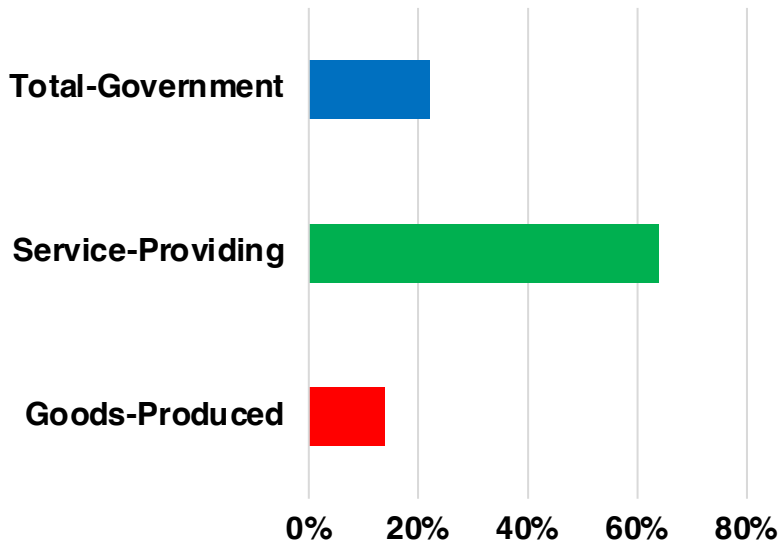

SPALDING

SPALDING COUNTY

EMPLOYMENT SNAPSHOT

- 28,878 RESIDENTS CURRENTLY EMPLOYED.
- 2023 UNEMPLOYMENT RATE: 3.6%
- NOV 2024 UNEMPLOYMENT RATE: 4.4%

Employment Trends

Unemployment Rate Trends

SPALDING COUNTY

HISTORICAL POPULATION

Source: US Census

SPALDING COUNTY

2023 POPULATION BY AGE

SPALDING COUNTY

TOTAL VS HISPANIC BIRTHS

Source: GA Dept of Human Resources

SPALDING COUNTY