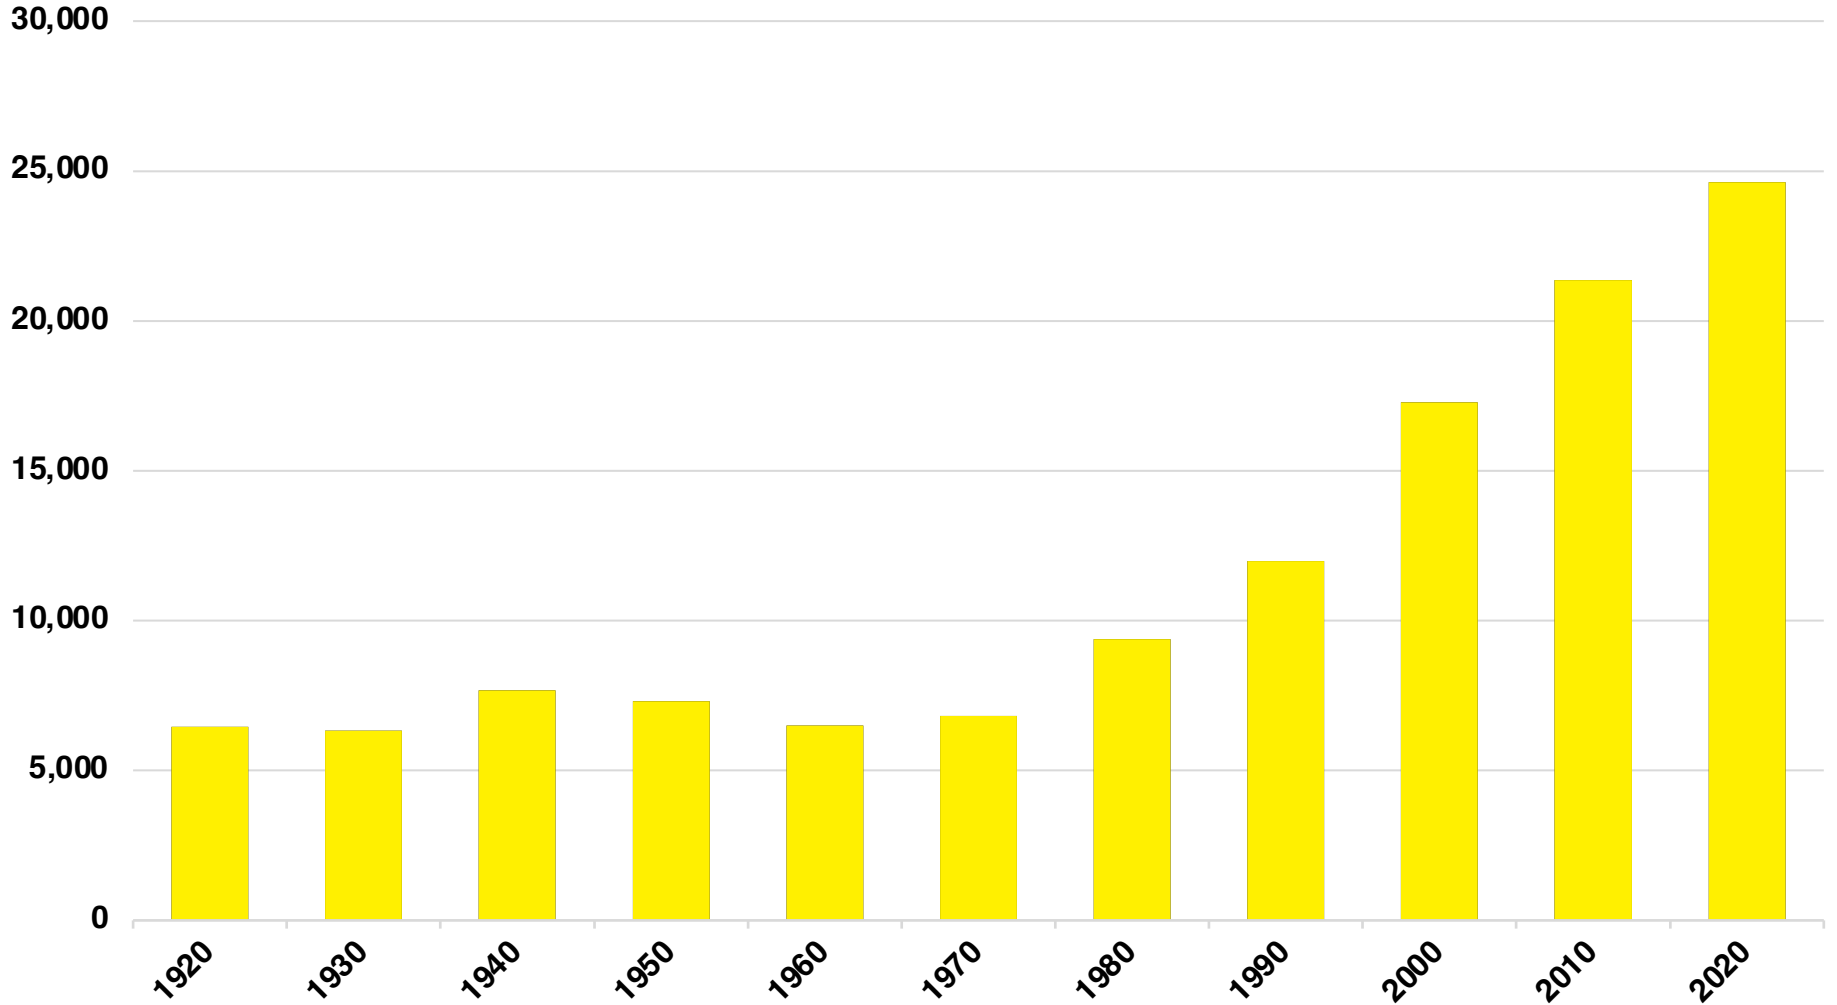

UNION

UNION COUNTY

EMPLOYMENT SNAPSHOT

- 11,795 RESIDENTS CURRENTLY EMPLOYED.
- 2023 UNEMPLOYMENT RATE: 2.8%
- NOV 2024 UNEMPLOYMENT RATE: 2.9%

Employment Trends

Industry Mix

Unemployment Rate Trends

UNION COUNTY

HISTORICAL POPULATION

Source: US Census

UNION COUNTY

2023 POPULATION BY AGE

UNION COUNTY

TOTAL VS HISPANIC BIRTHS

UNION COUNTY

HOME BUYING DISPARITY