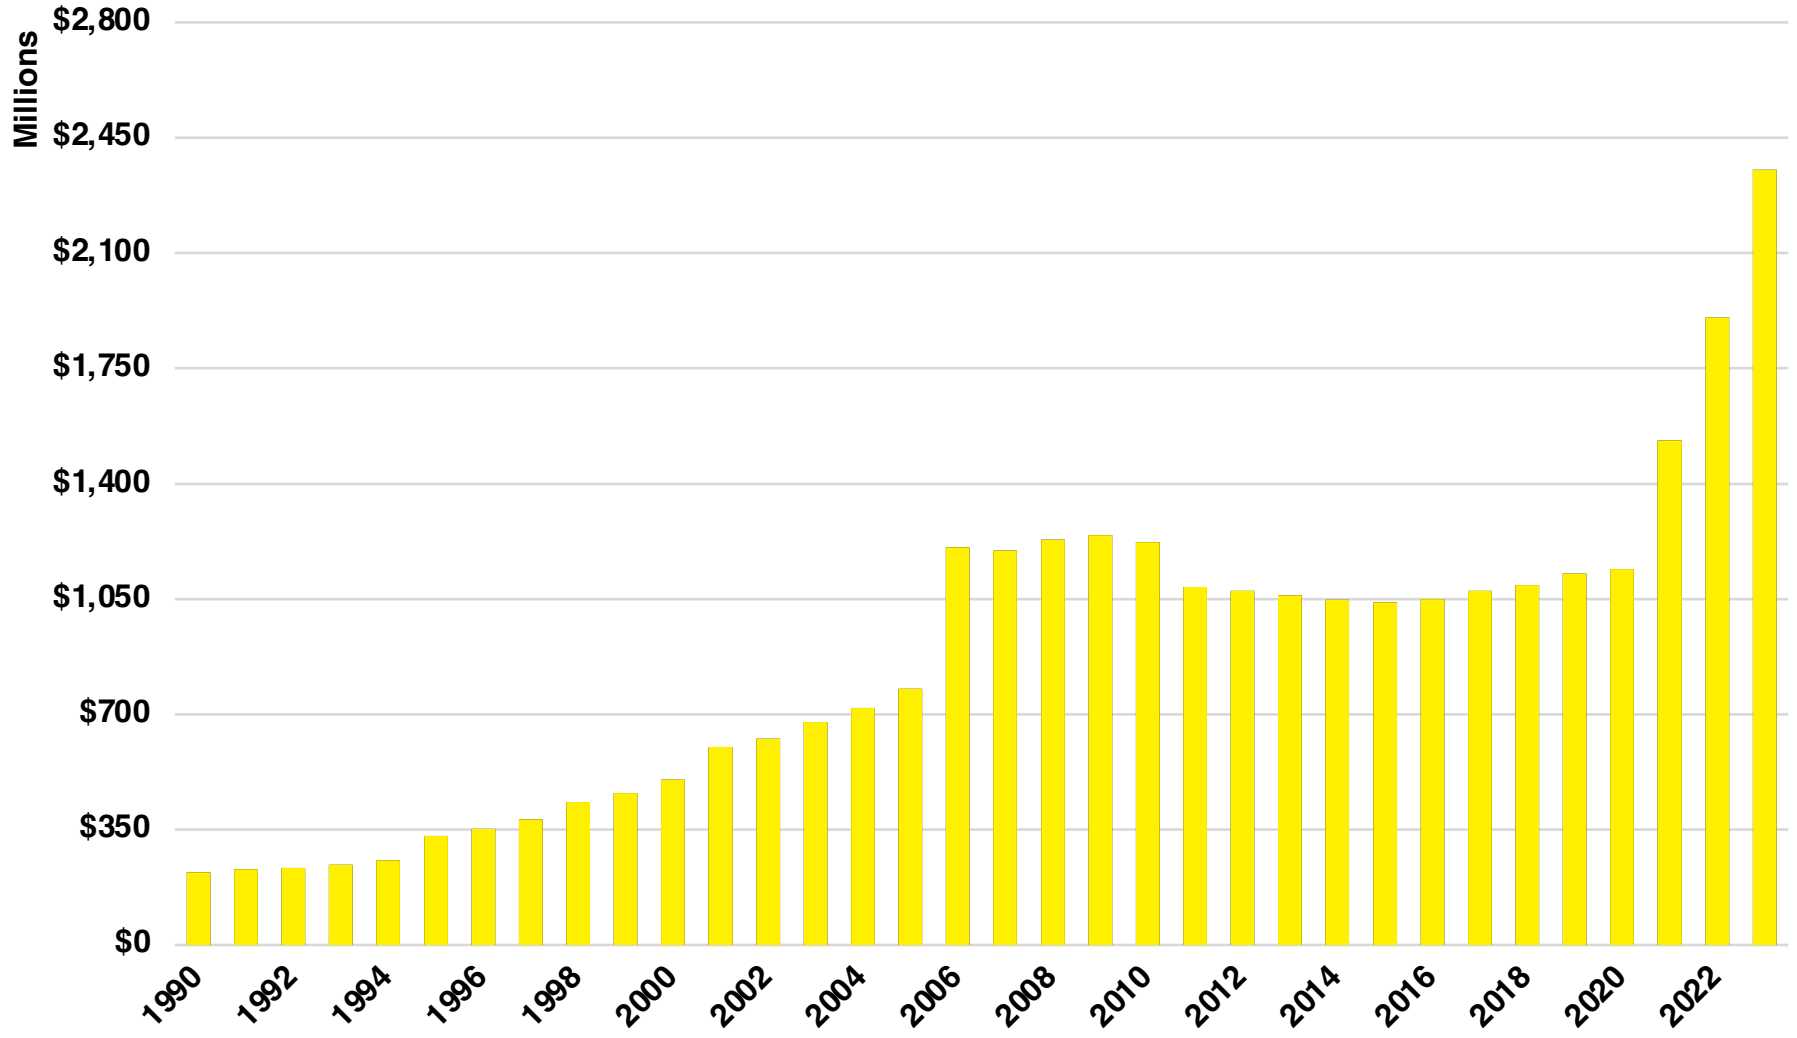

UNION COUNTY

TAX DIGEST 40% ASSESSED VALUE

Source: GA Dept of Revenue Consolidated Tax Digest