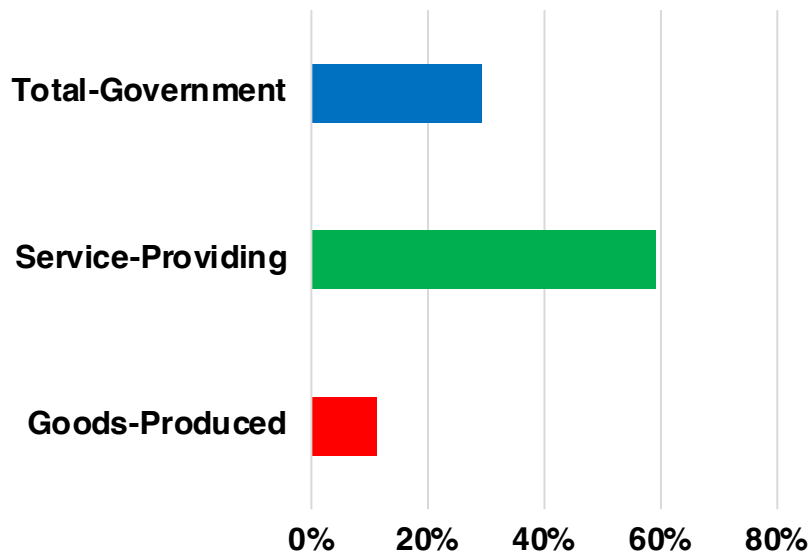

UNION

UNION COUNTY

EMPLOYMENT SNAPSHOT

- 11,795 RESIDENTS CURRENTLY EMPLOYED.
- 2023 UNEMPLOYMENT RATE: 2.8%
- NOV 2024 UNEMPLOYMENT RATE: 2.9%

Employment Trends

Industry Mix

Unemployment Rate Trends

UNION COUNTY

HISTORICAL POPULATION

Source: US Census

UNION COUNTY

2023 POPULATION BY AGE

UNION COUNTY

TOTAL VS HISPANIC BIRTHS

UNION COUNTY

HOME BUYING DISPARITY