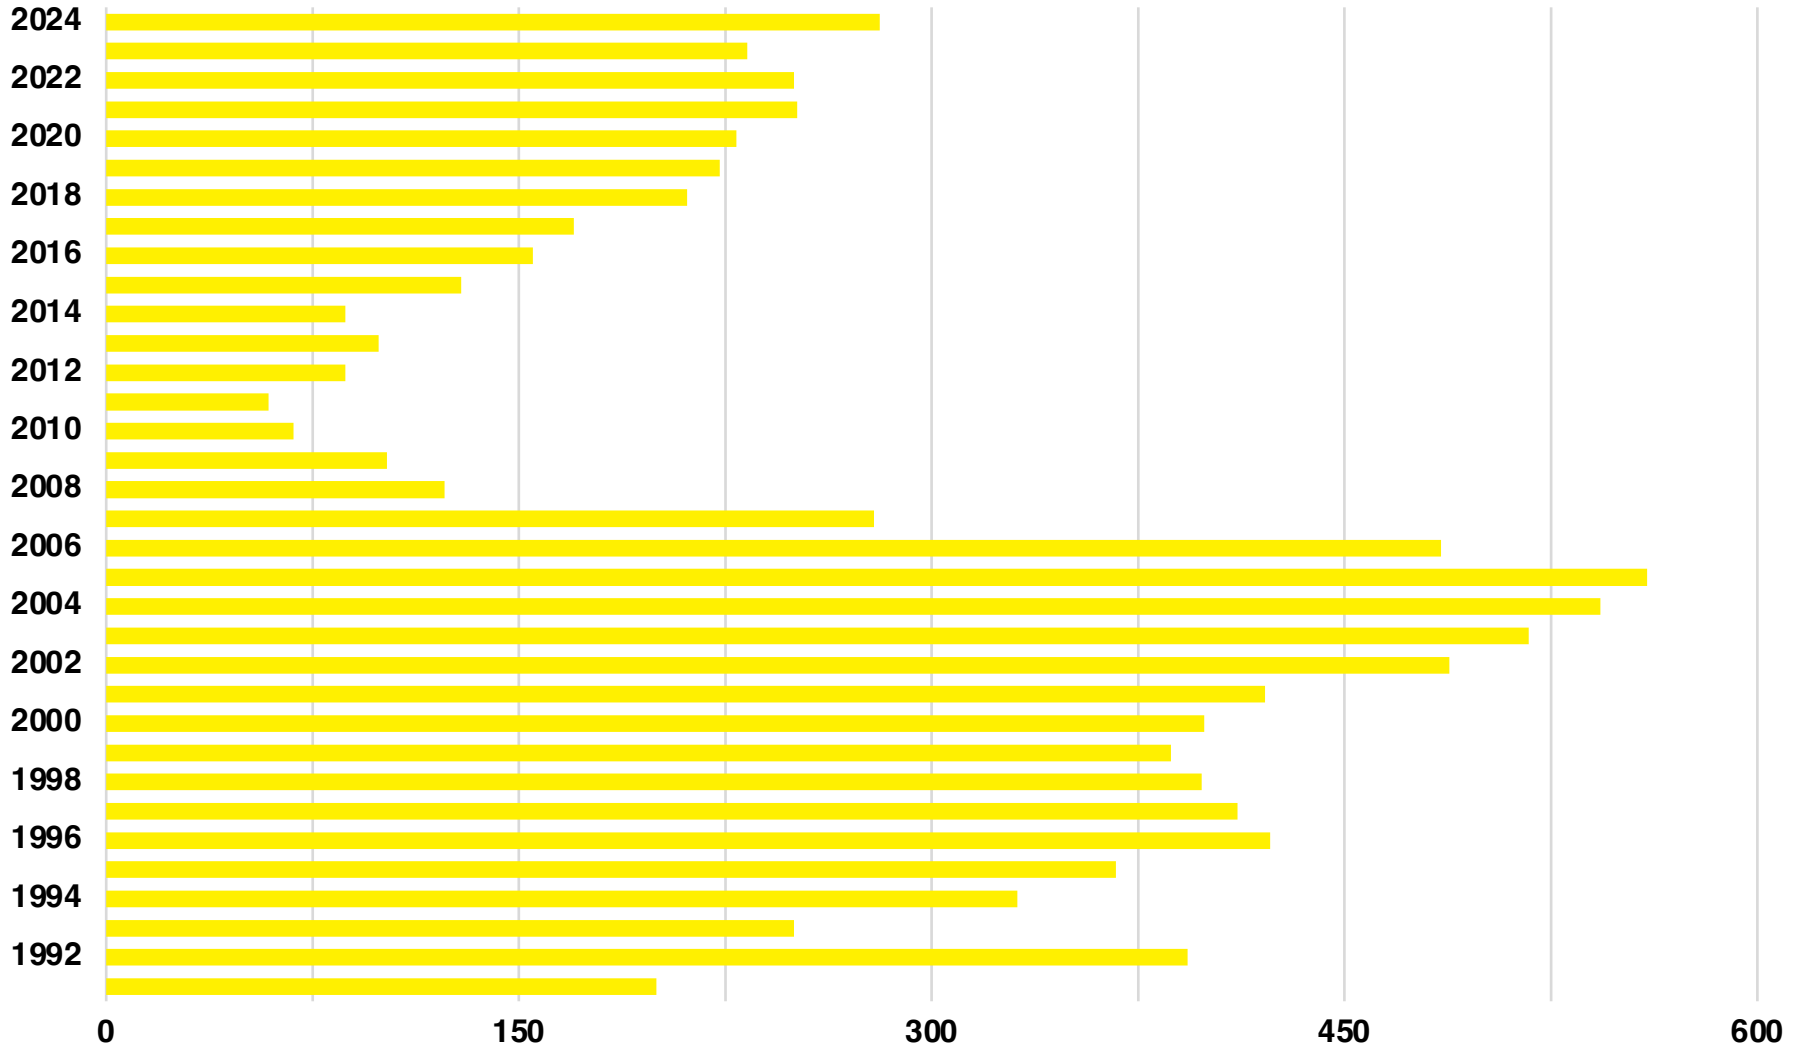

UNION COUNTY

SINGLE FAMILY BUILDING PERMITS