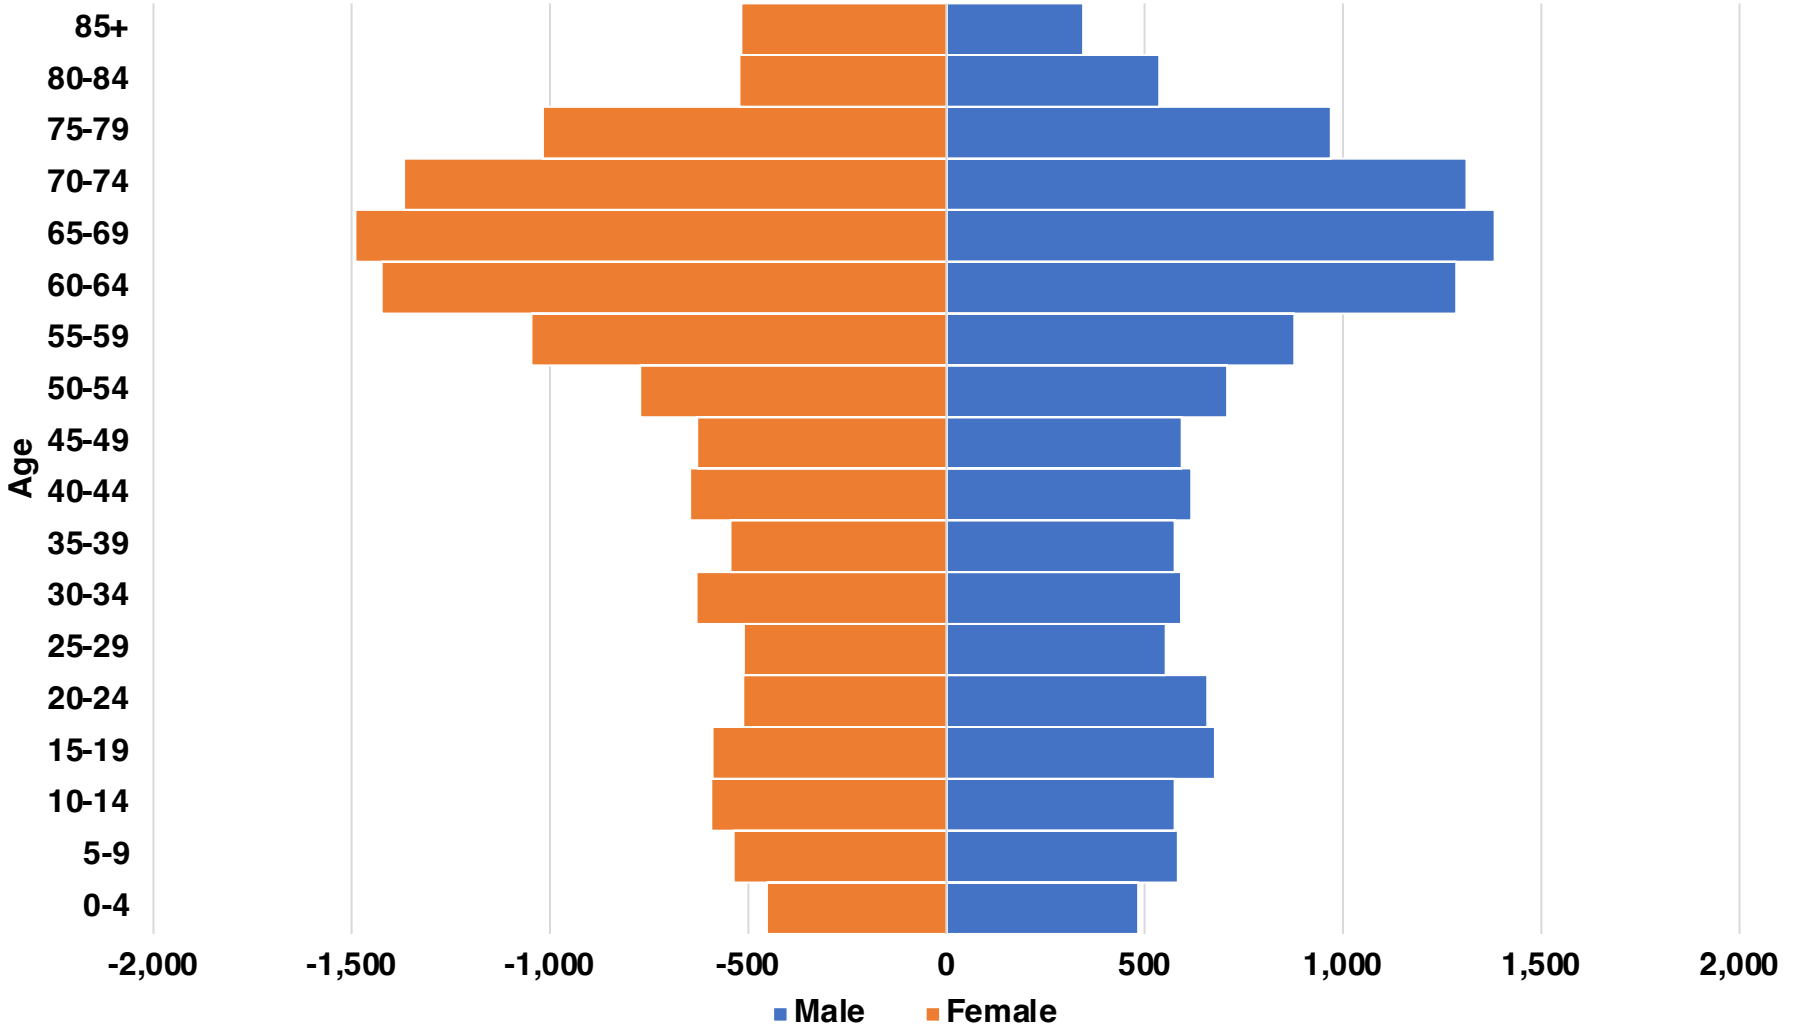

UNION

UNION COUNTY

EMPLOYMENT SNAPSHOT

- 11,795 RESIDENTS CURRENTLY EMPLOYED.
- 2023 UNEMPLOYMENT RATE: 2.8%
- NOV 2024 UNEMPLOYMENT RATE: 2.9%

Employment Trends

Industry Mix

Unemployment Rate Trends

UNION COUNTY

HISTORICAL POPULATION

Source: US Census

UNION COUNTY

2023 POPULATION BY AGE

UNION COUNTY

TOTAL VS HISPANIC BIRTHS

UNION COUNTY

HOME BUYING DISPARITY