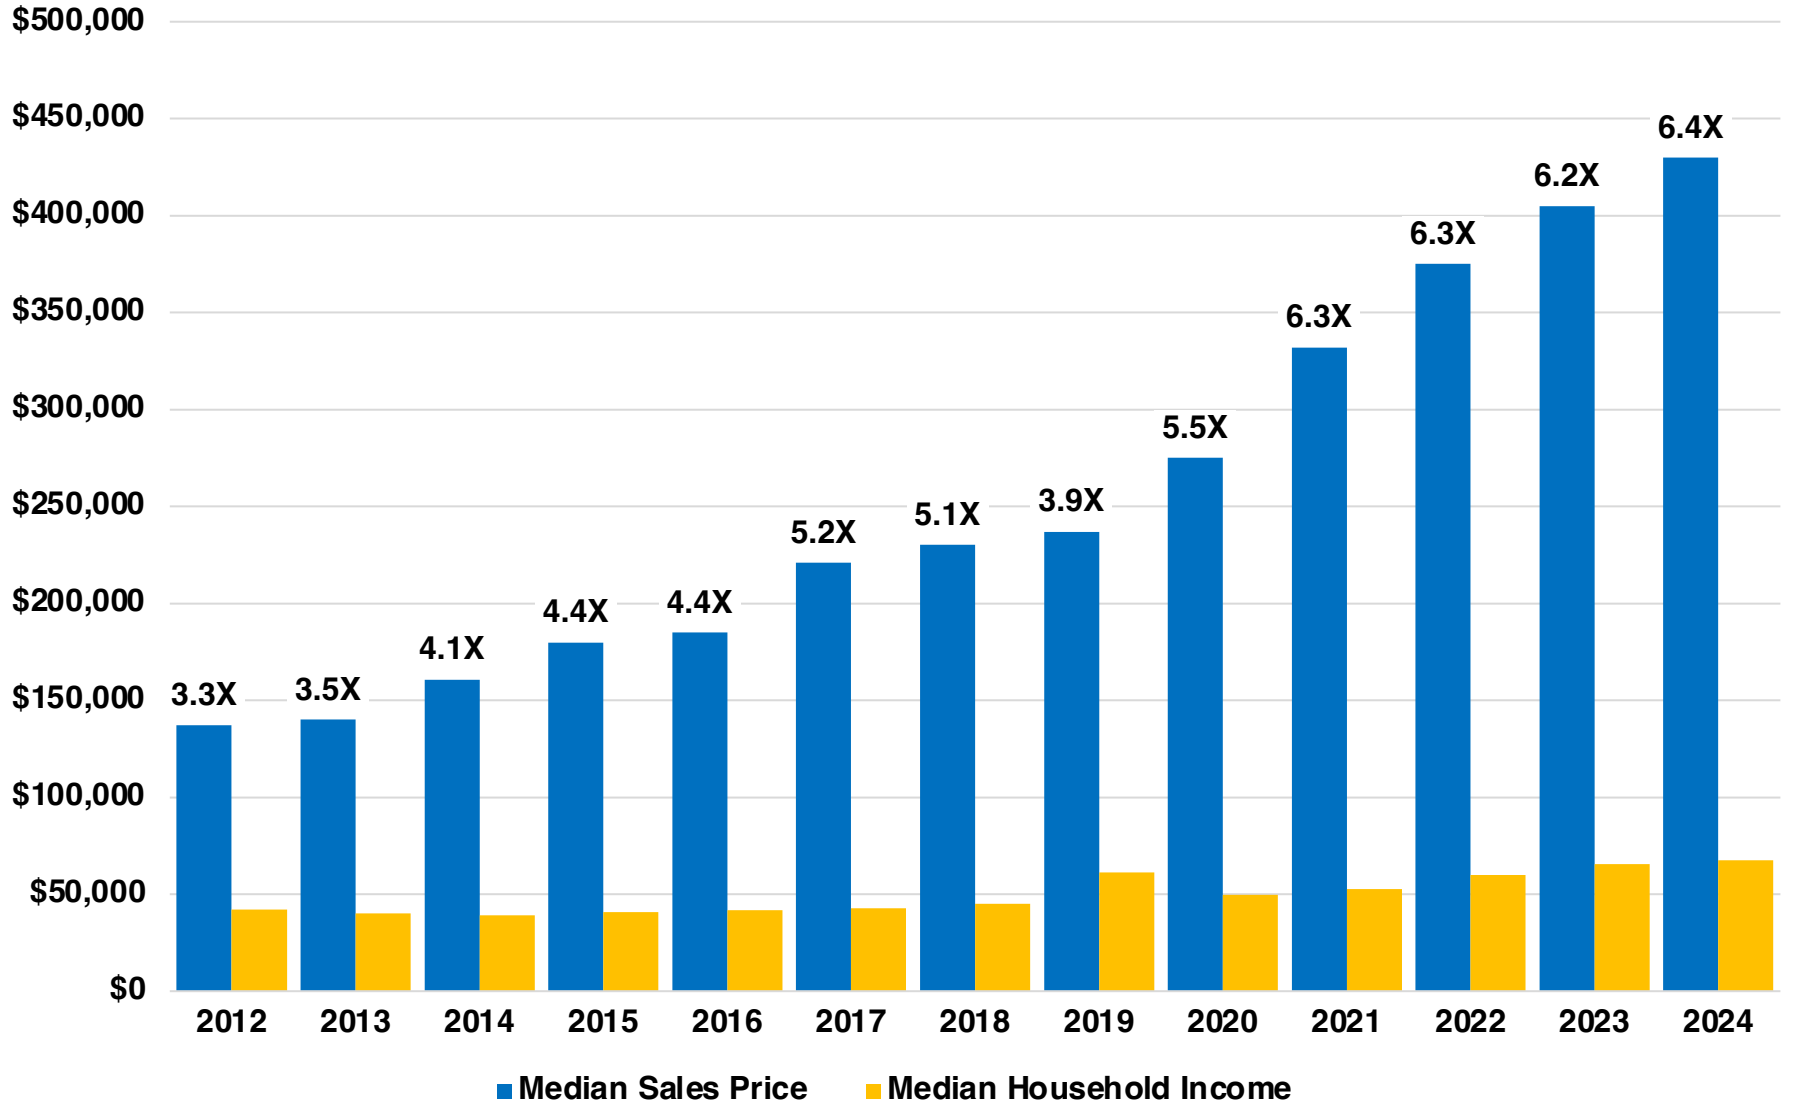

UNION

UNION COUNTY

EMPLOYMENT SNAPSHOT

- 11,795 RESIDENTS CURRENTLY EMPLOYED.
- 2023 UNEMPLOYMENT RATE: 2.8%
- NOV 2024 UNEMPLOYMENT RATE: 2.9%

Employment Trends

Industry Mix

Unemployment Rate Trends

UNION COUNTY

HISTORICAL POPULATION

Source: US Census

UNION COUNTY

2023 POPULATION BY AGE

UNION COUNTY

TOTAL VS HISPANIC BIRTHS

UNION COUNTY

HOME BUYING DISPARITY