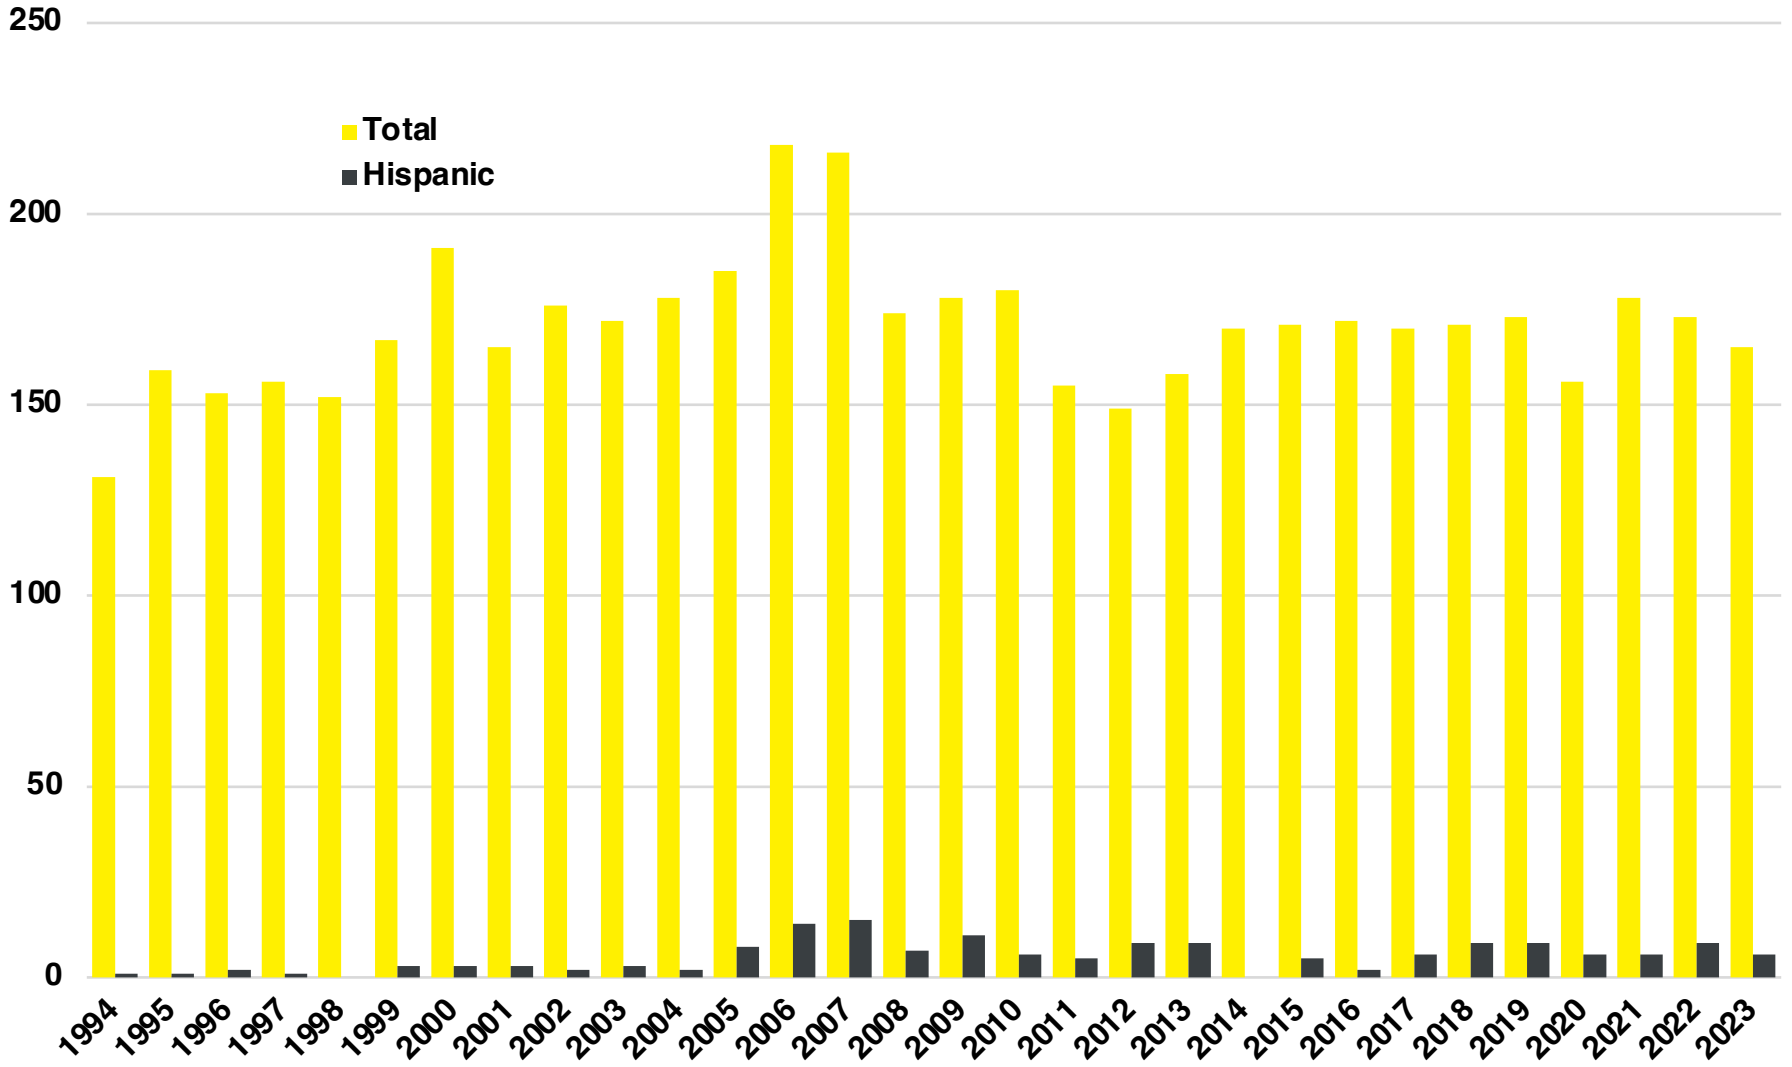

UNION

UNION COUNTY

EMPLOYMENT SNAPSHOT

- 11,795 RESIDENTS CURRENTLY EMPLOYED.
- 2023 UNEMPLOYMENT RATE: 2.8%
- NOV 2024 UNEMPLOYMENT RATE: 2.9%

Employment Trends

Industry Mix

Unemployment Rate Trends

UNION COUNTY

HISTORICAL POPULATION

Source: US Census

UNION COUNTY

2023 POPULATION BY AGE

UNION COUNTY

TOTAL VS HISPANIC BIRTHS

UNION COUNTY

HOME BUYING DISPARITY