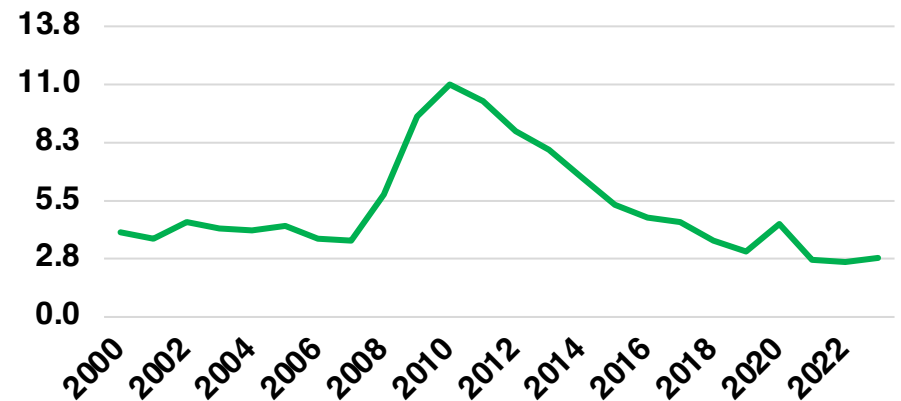

UNION

UNION COUNTY

EMPLOYMENT SNAPSHOT

- 11,795 RESIDENTS CURRENTLY EMPLOYED.
- 2023 UNEMPLOYMENT RATE: 2.8%
- NOV 2024 UNEMPLOYMENT RATE: 2.9%

Employment Trends

Industry Mix

Unemployment Rate Trends

UNION COUNTY

HISTORICAL POPULATION

Source: US Census

UNION COUNTY

2023 POPULATION BY AGE

UNION COUNTY

TOTAL VS HISPANIC BIRTHS

UNION COUNTY

HOME BUYING DISPARITY