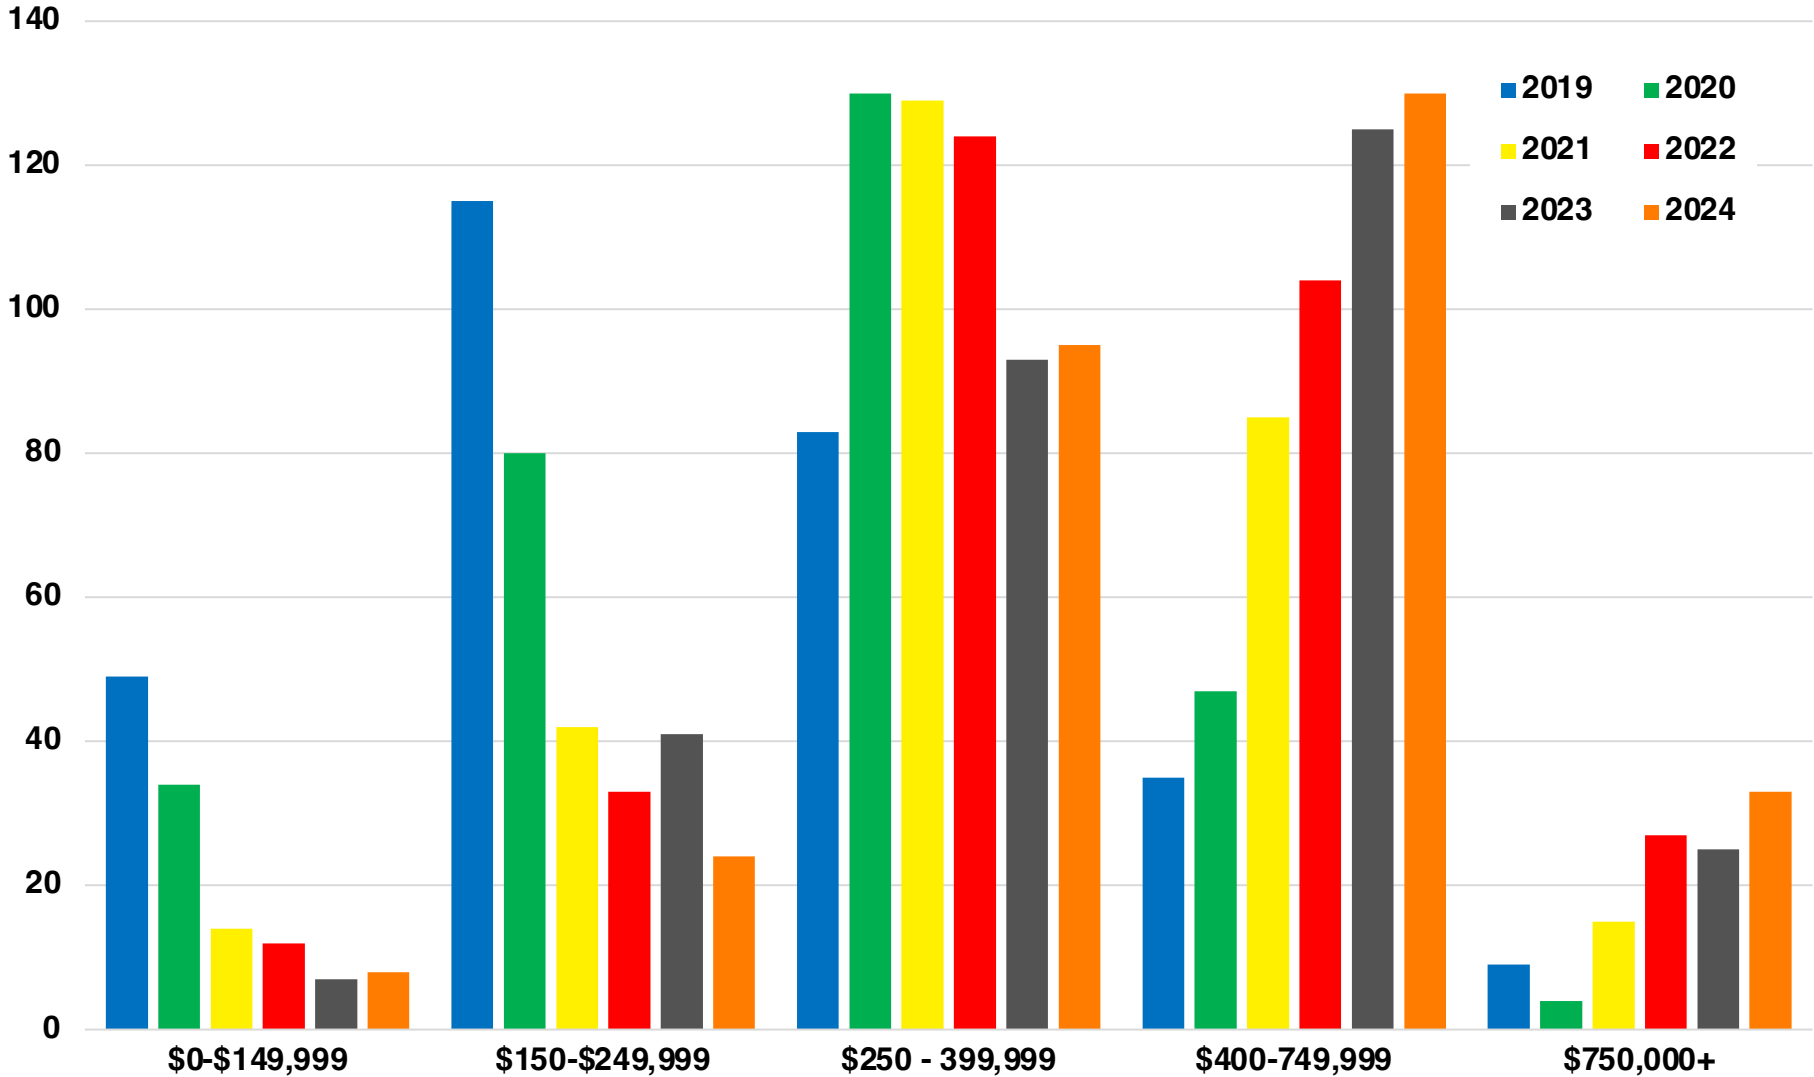

UNION COUNTY

SINGLE FAMILY HOME SALES