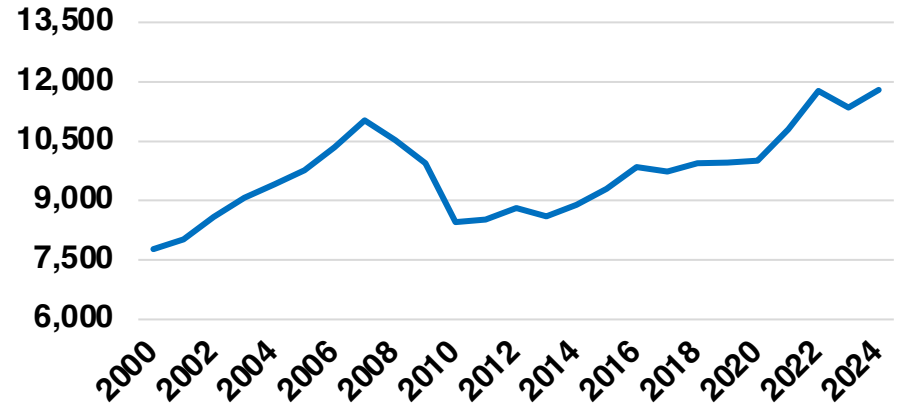

UNION

UNION COUNTY

EMPLOYMENT SNAPSHOT

- 11,795 RESIDENTS CURRENTLY EMPLOYED.
- 2023 UNEMPLOYMENT RATE: 2.8%
- NOV 2024 UNEMPLOYMENT RATE: 2.9%

Employment Trends

Industry Mix

Unemployment Rate Trends

UNION COUNTY

HISTORICAL POPULATION

Source: US Census

UNION COUNTY

2023 POPULATION BY AGE

UNION COUNTY

TOTAL VS HISPANIC BIRTHS

UNION COUNTY

HOME BUYING DISPARITY