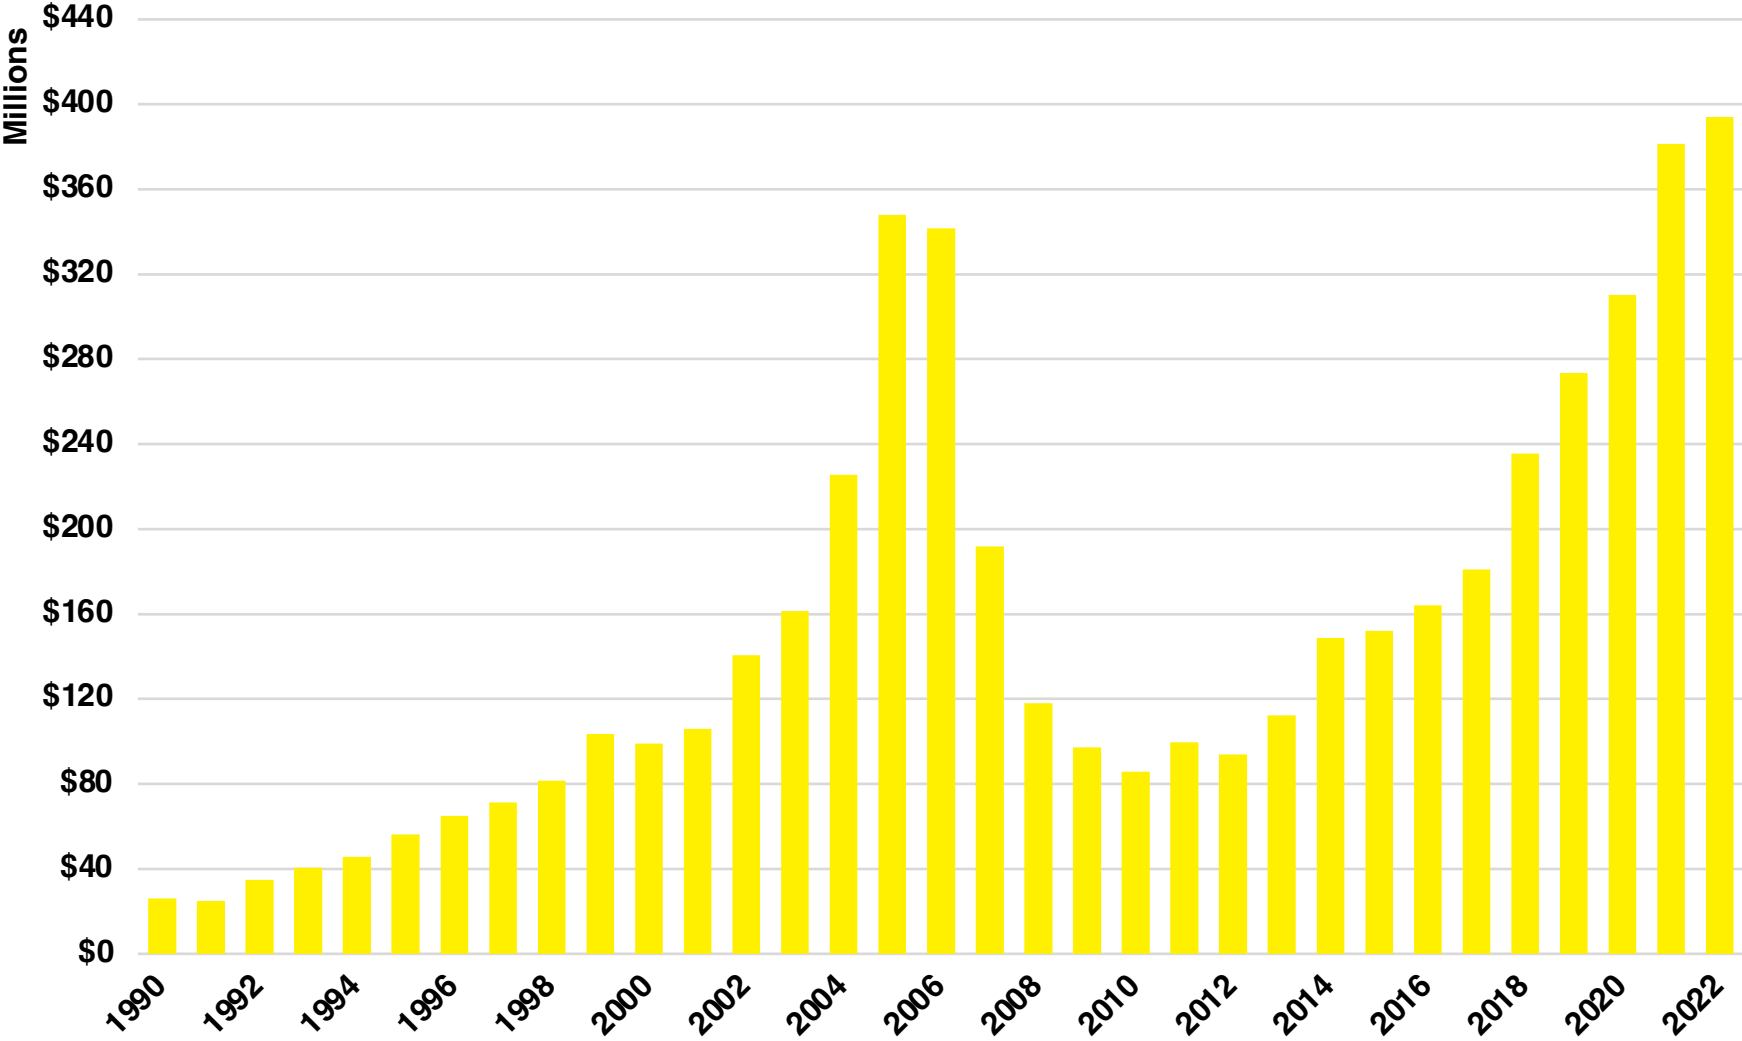

UNION COUNTY

REAL ESTATE SALES

Source: Beasley Report