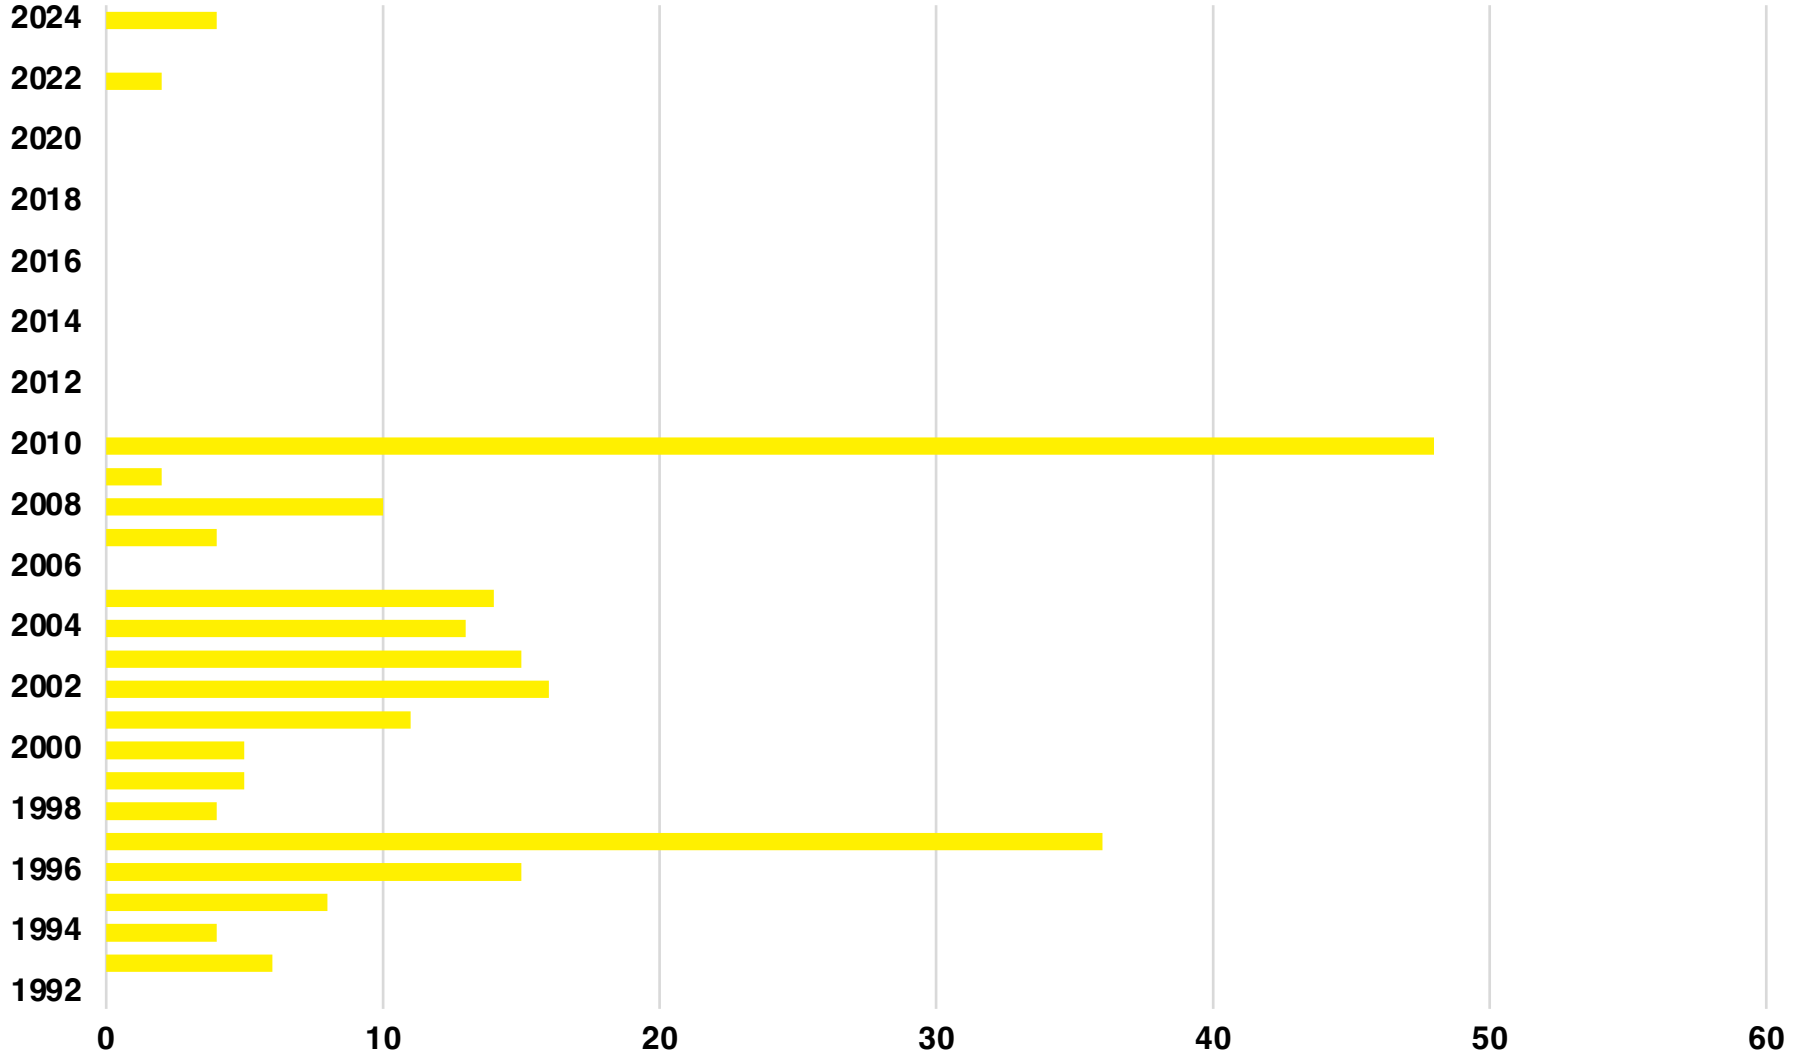

UPSON COUNTY

MULTI FAMILY BUILDING PERMITS