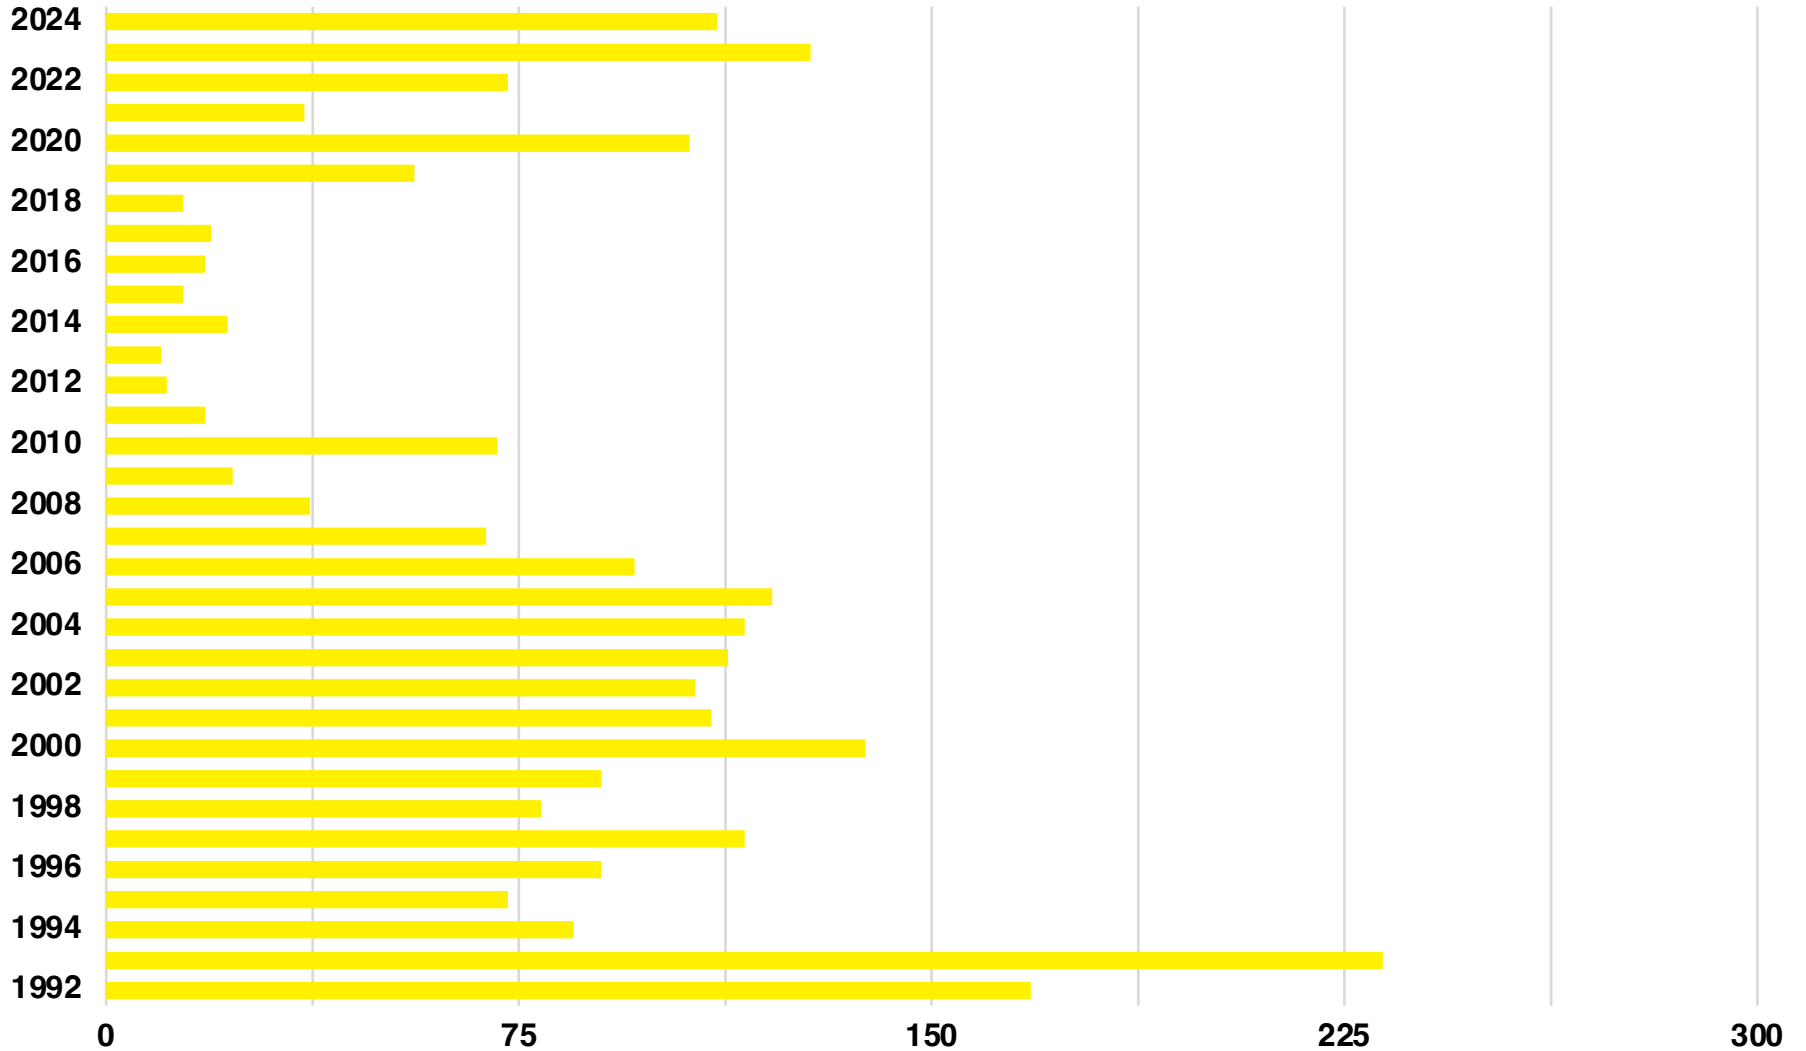

UPSON COUNTY

TOTAL BUILDING PERMITS