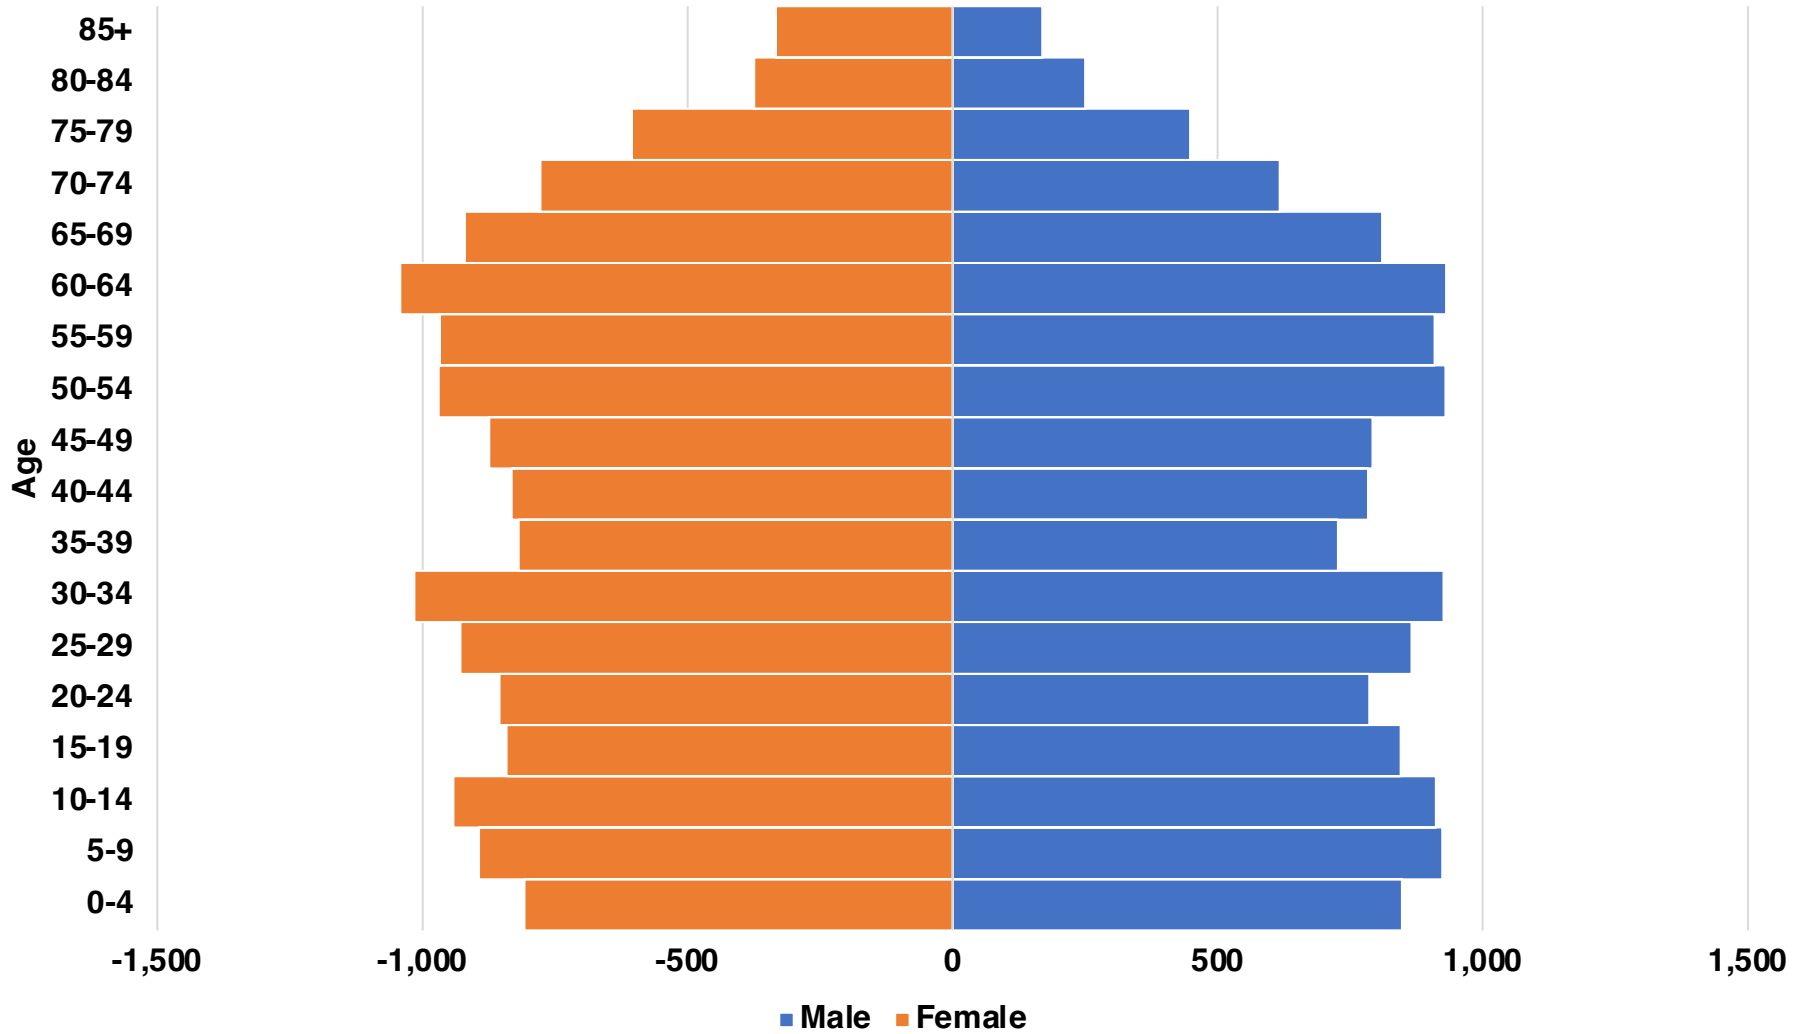

UPSON COUNTY

2023 POPULATION BY AGE