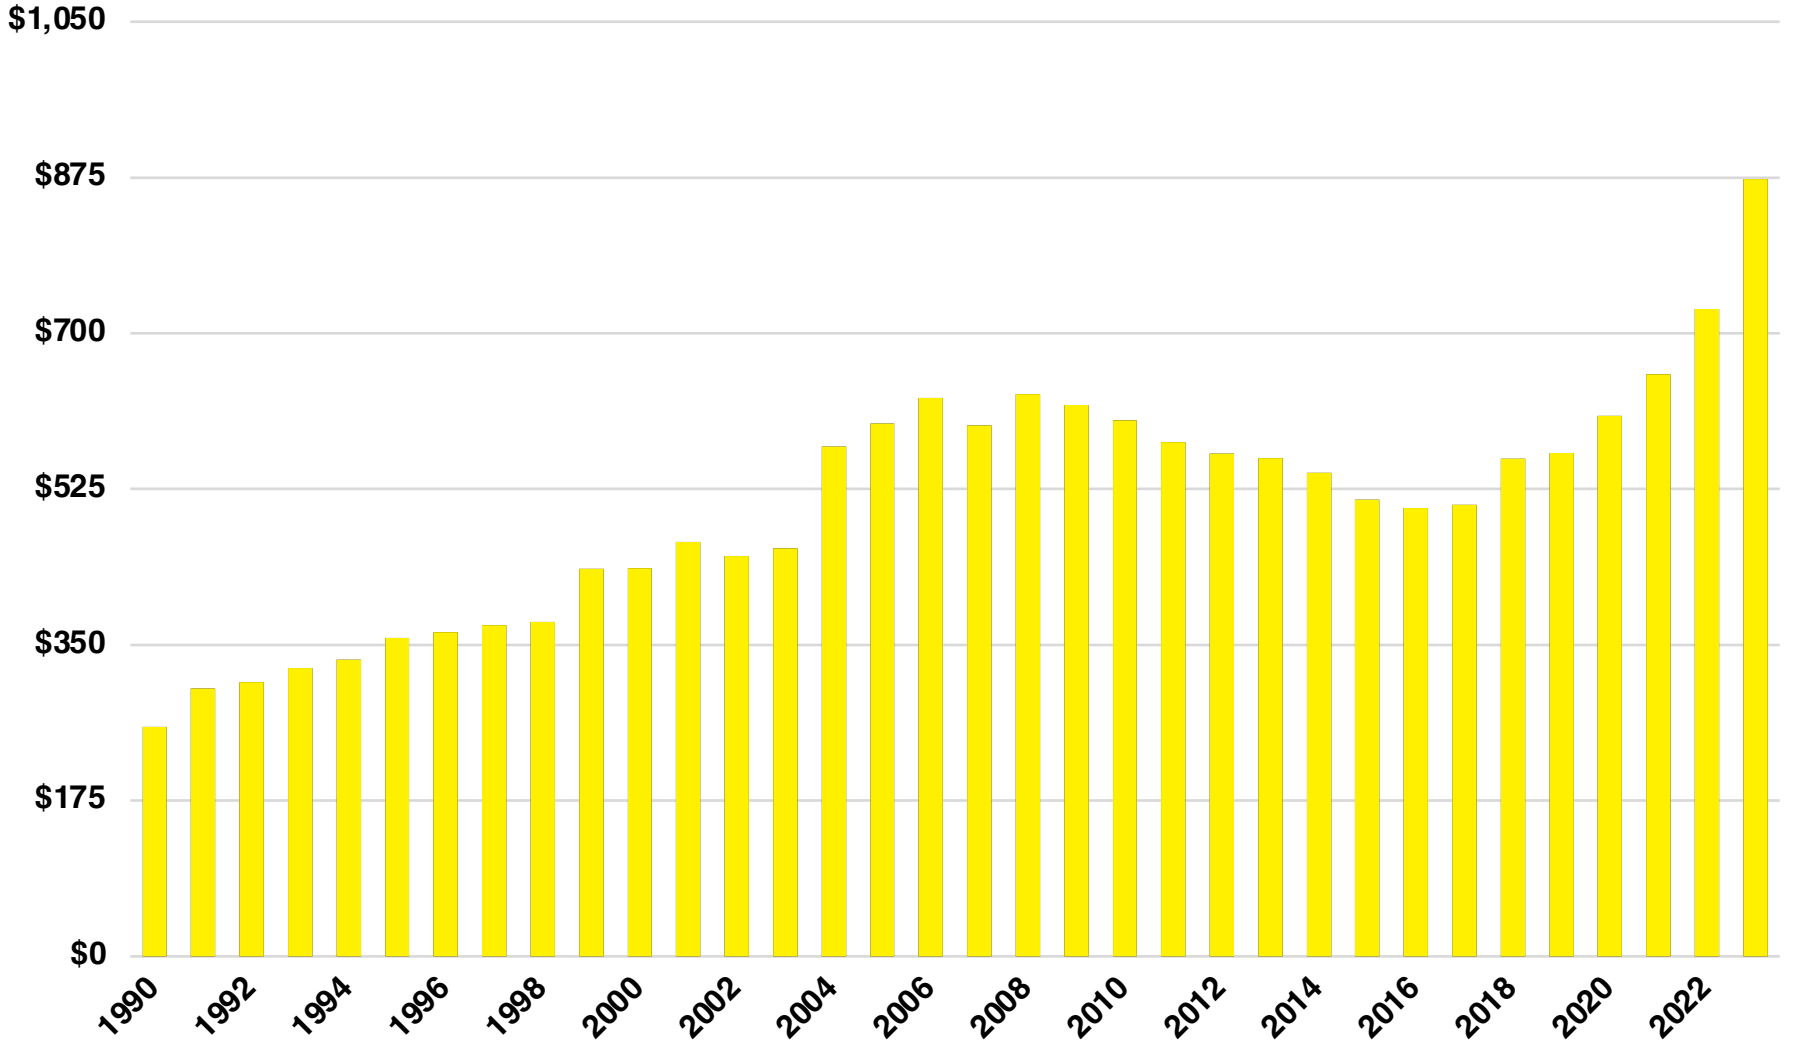

UPSON COUNTY

TAX DIGEST 40% ASSESSED VALUE

Source: GA Dept of Revenue Consolidated Tax Digest