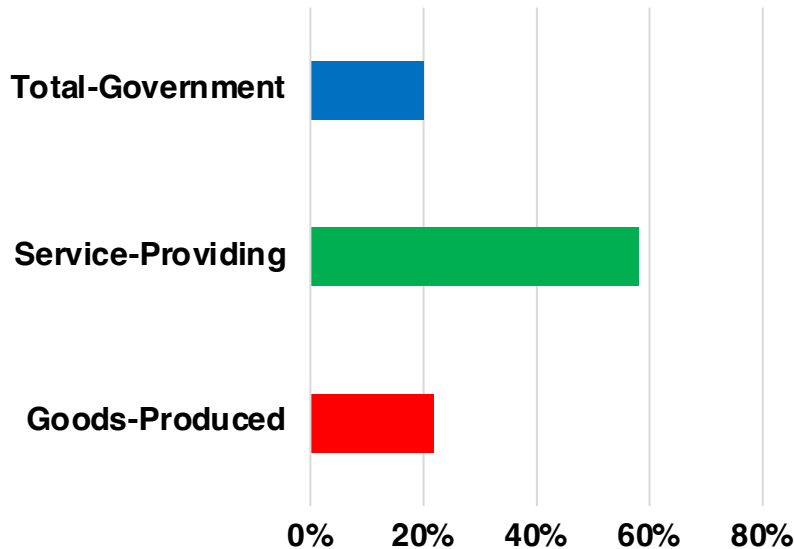

UPSON

UPSON COUNTY

EMPLOYMENT SNAPSHOT

- 11,366 RESIDENTS CURRENTLY EMPLOYED.
- 2023 UNEMPLOYMENT RATE: 3.5%
- NOV 2024 UNEMPLOYMENT RATE: 3.7%

Employment Trends

Industry Mix

Unemployment Rate Trends

UPSON COUNTY