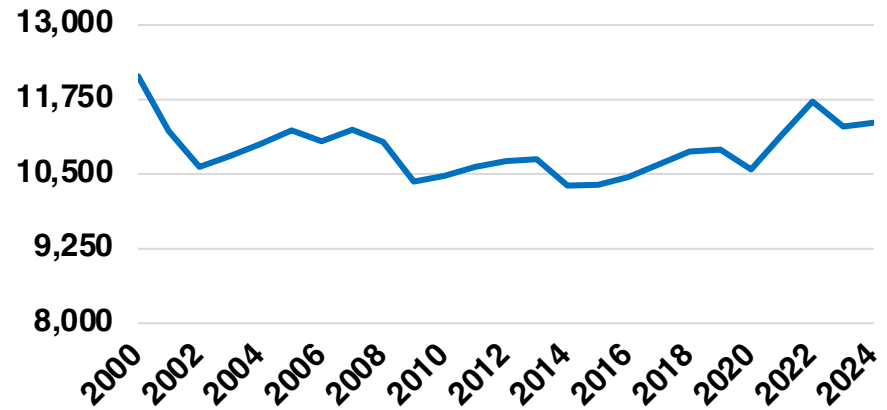

UPSON

UPSON COUNTY

EMPLOYMENT SNAPSHOT

- 11,366 RESIDENTS CURRENTLY EMPLOYED.
- 2023 UNEMPLOYMENT RATE: 3.5%
- NOV 2024 UNEMPLOYMENT RATE: 3.7%

Employment Trends

Industry Mix

Unemployment Rate Trends

UPSON COUNTY