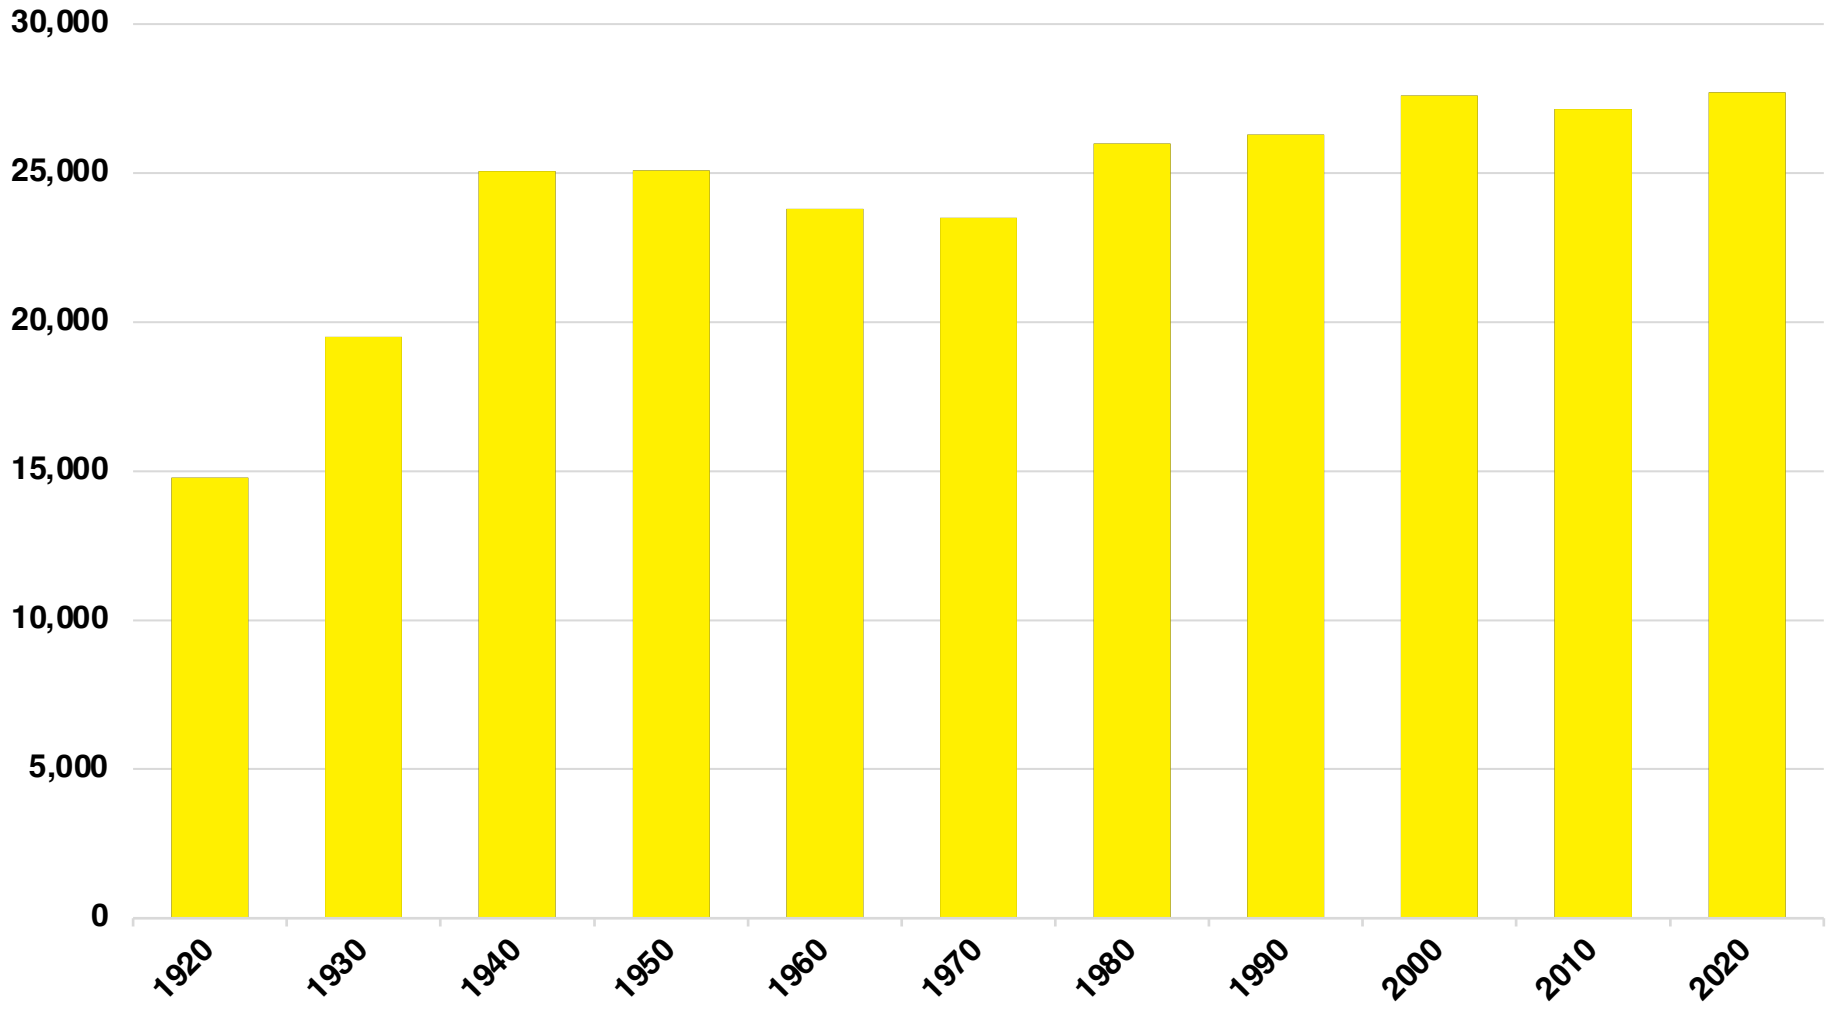

UPSON COUNTY

HISTORICAL POPULATION