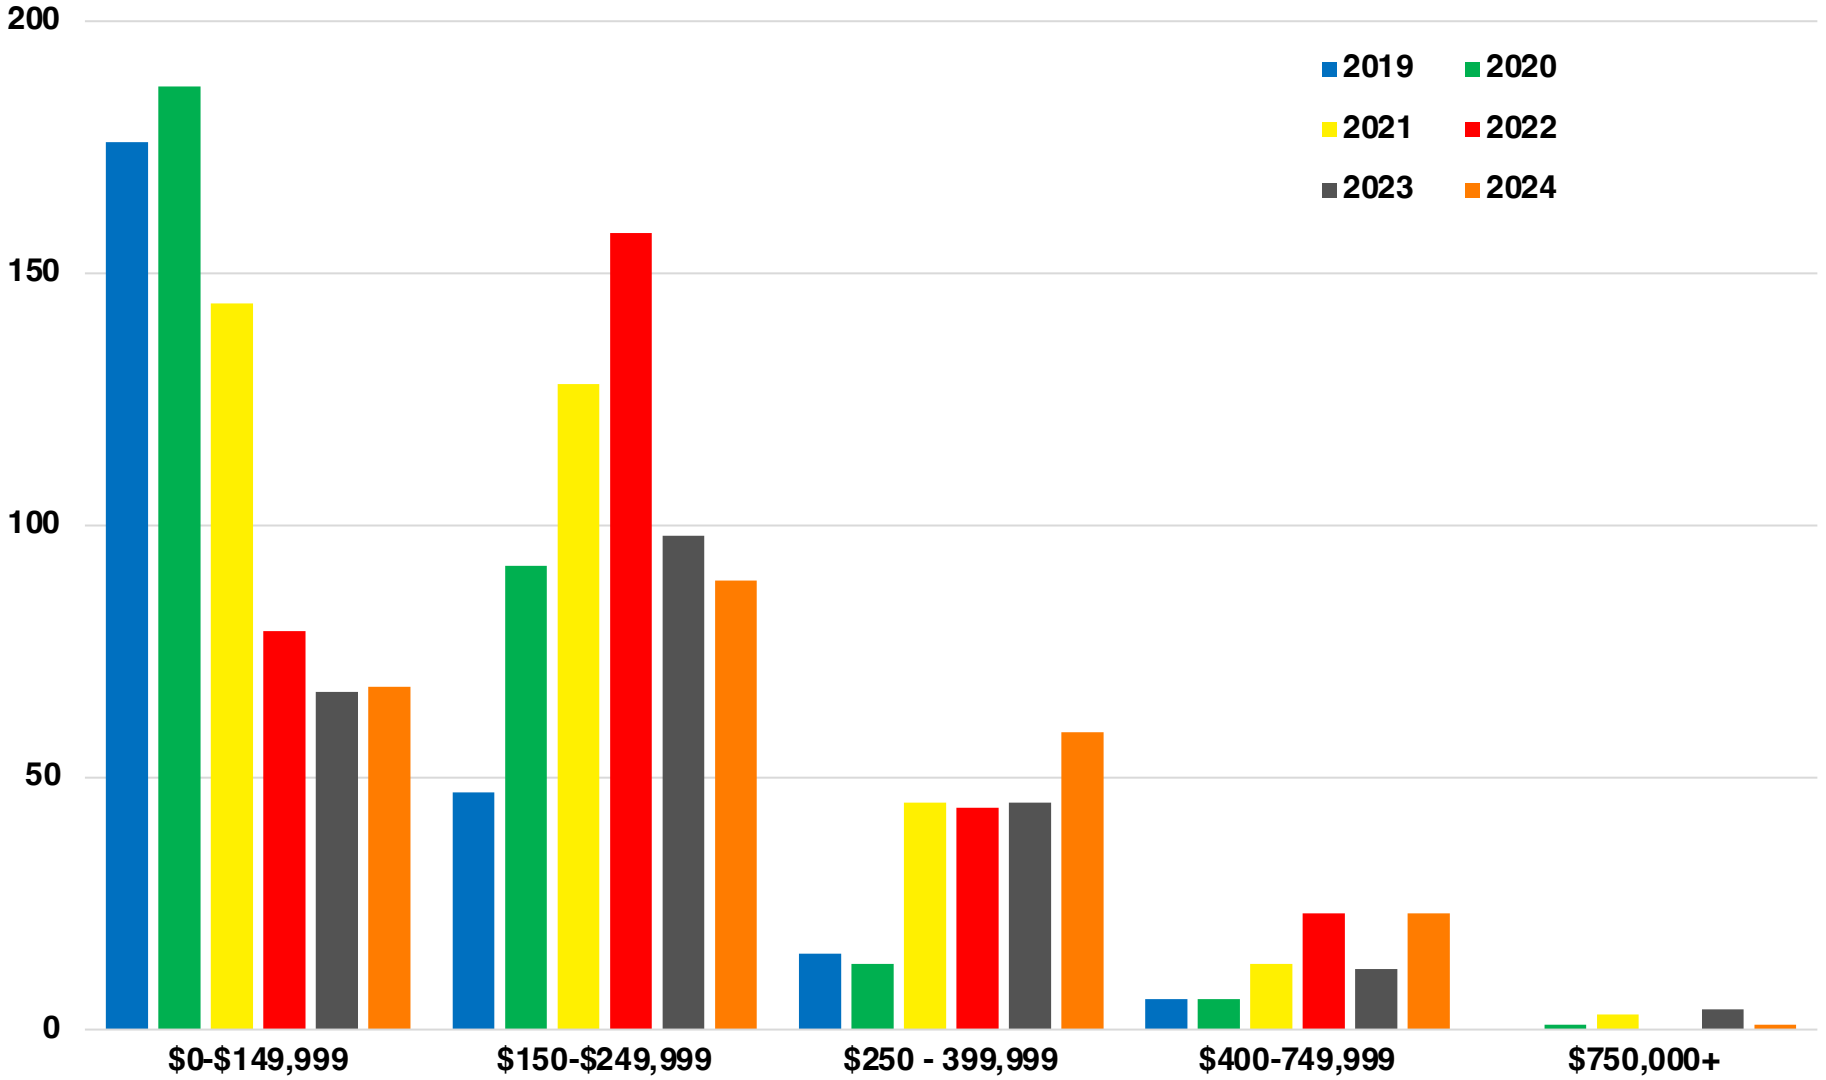

UPSON COUNTY

SINGLE FAMILY HOME SALES