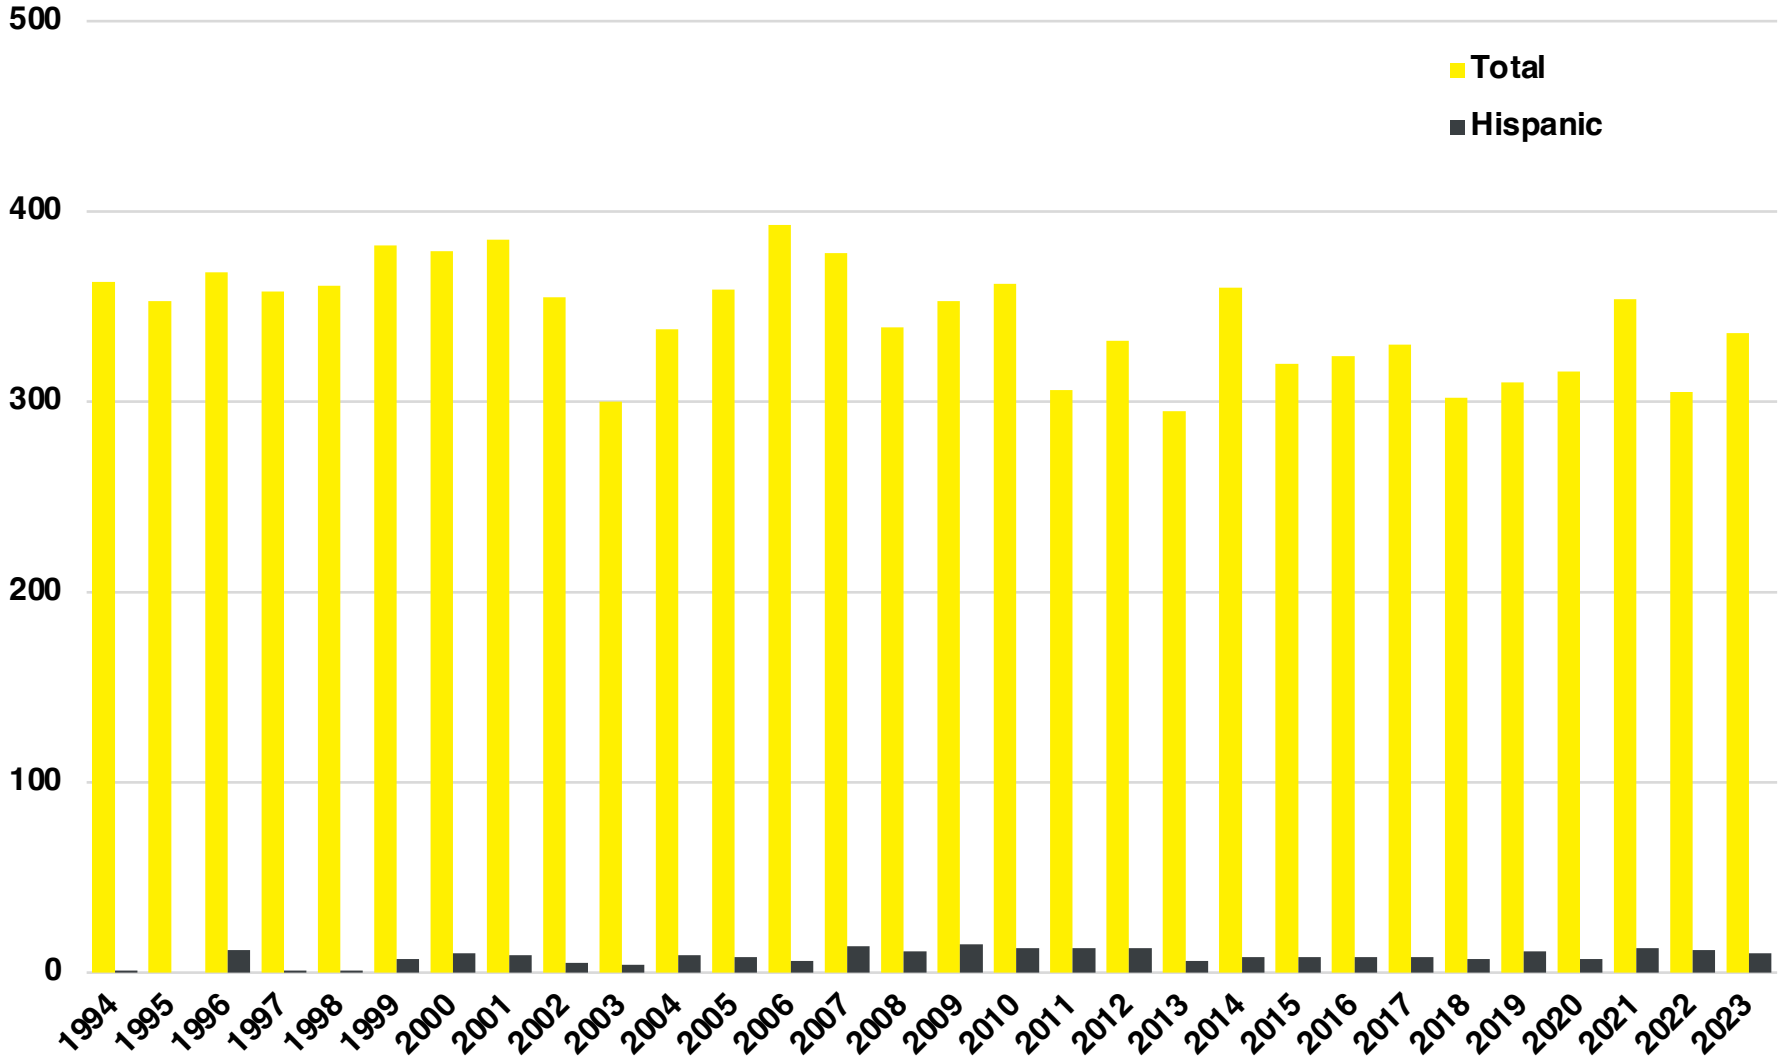

UPSON

UPSON COUNTY

EMPLOYMENT SNAPSHOT

- 11,366 RESIDENTS CURRENTLY EMPLOYED.
- 2023 UNEMPLOYMENT RATE: 3.5%
- NOV 2024 UNEMPLOYMENT RATE: 3.7%

Employment Trends

Industry Mix

Unemployment Rate Trends

UPSON COUNTY

HISTORICAL POPULATION

Source: US Census

UPSON COUNTY

2023 POPULATION BY AGE

UPSON COUNTY

TOTAL VS HISPANIC BIRTHS

Source: GA Dept of Human Resources

UPSON COUNTY