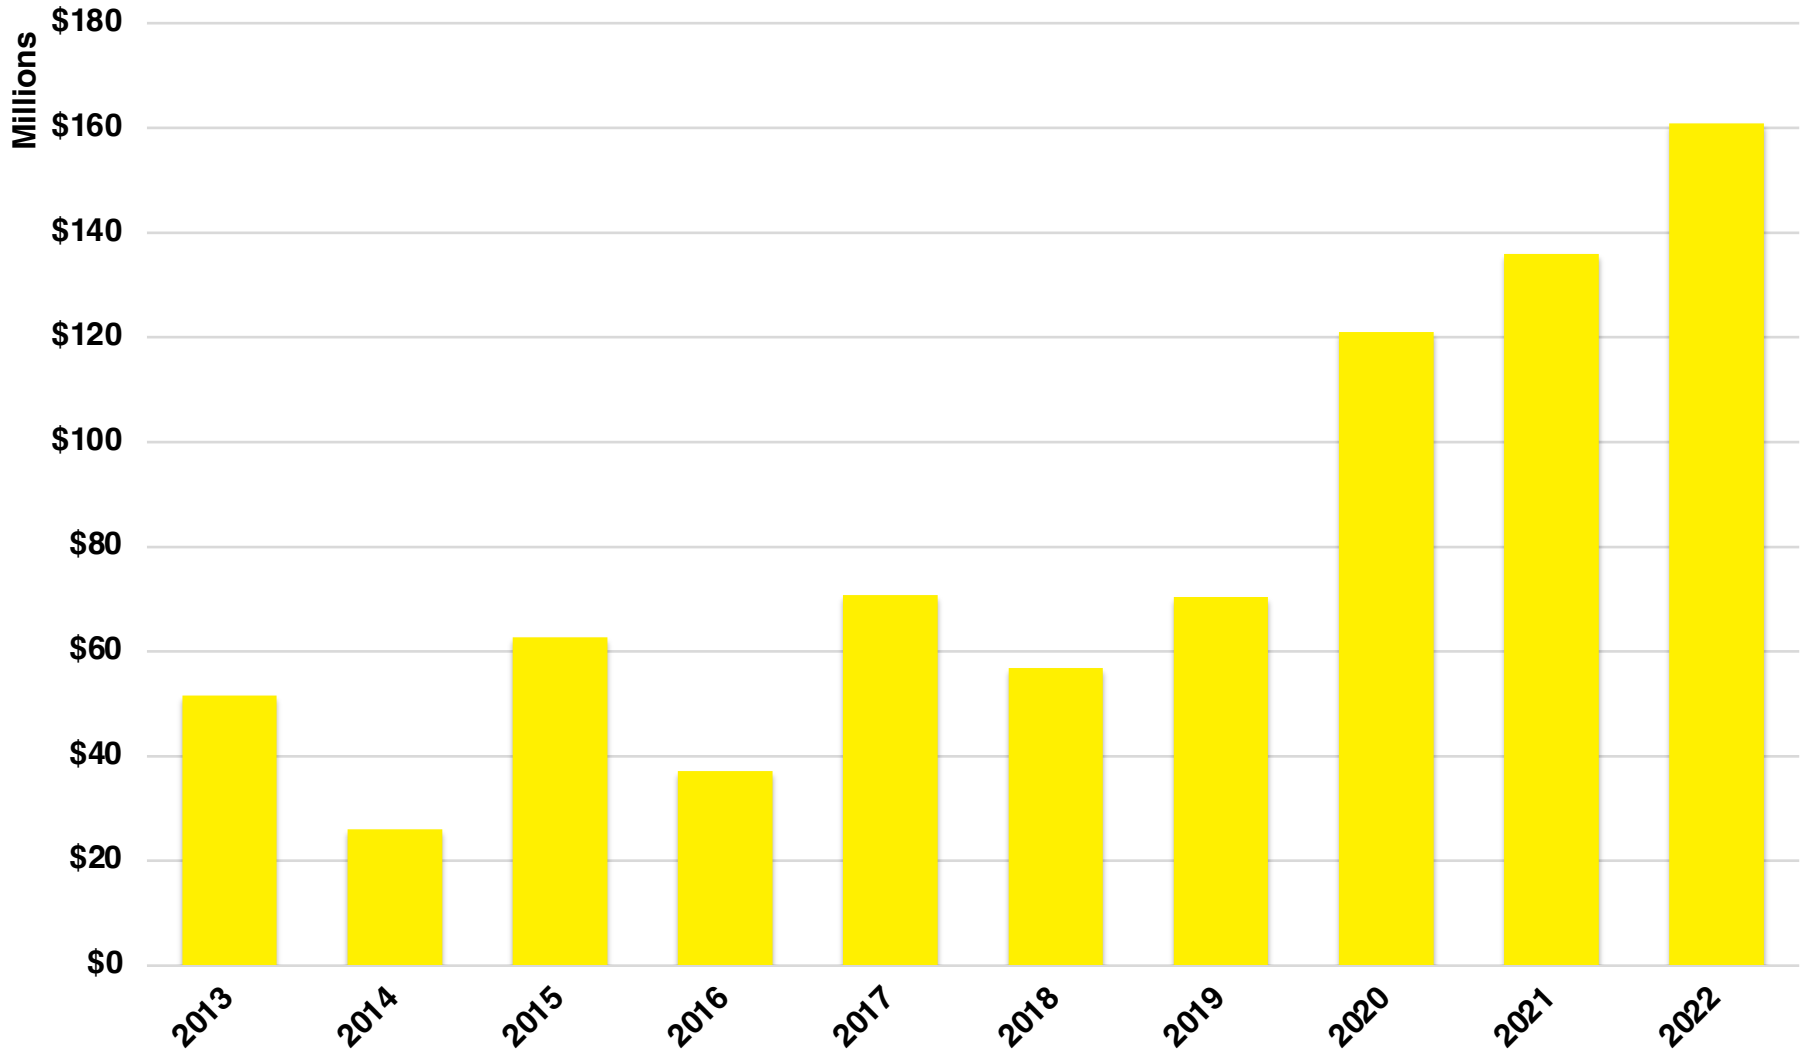

UPSON COUNTY

TOTAL REAL ESTATE SALES

Source: Beasley Report