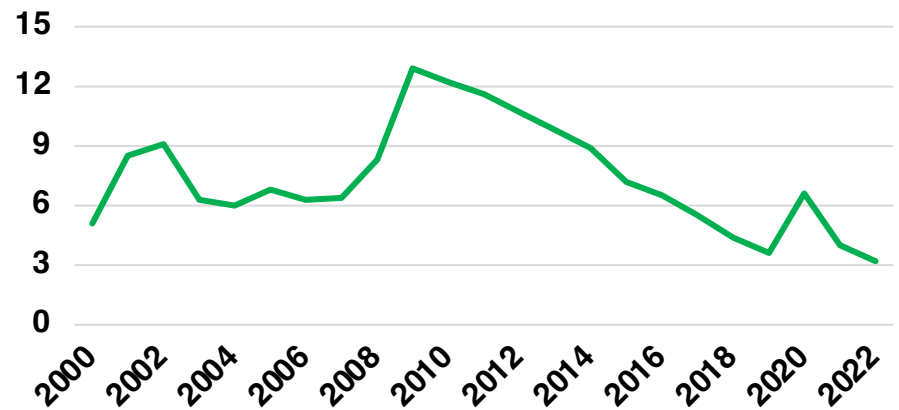

UPSON

UPSON COUNTY

EMPLOYMENT SNAPSHOT

- 11,366 RESIDENTS CURRENTLY EMPLOYED.
- 2023 UNEMPLOYMENT RATE: 3.5%
- NOV 2024 UNEMPLOYMENT RATE: 3.7%

Employment Trends

Industry Mix

Unemployment Rate Trends

UPSON COUNTY