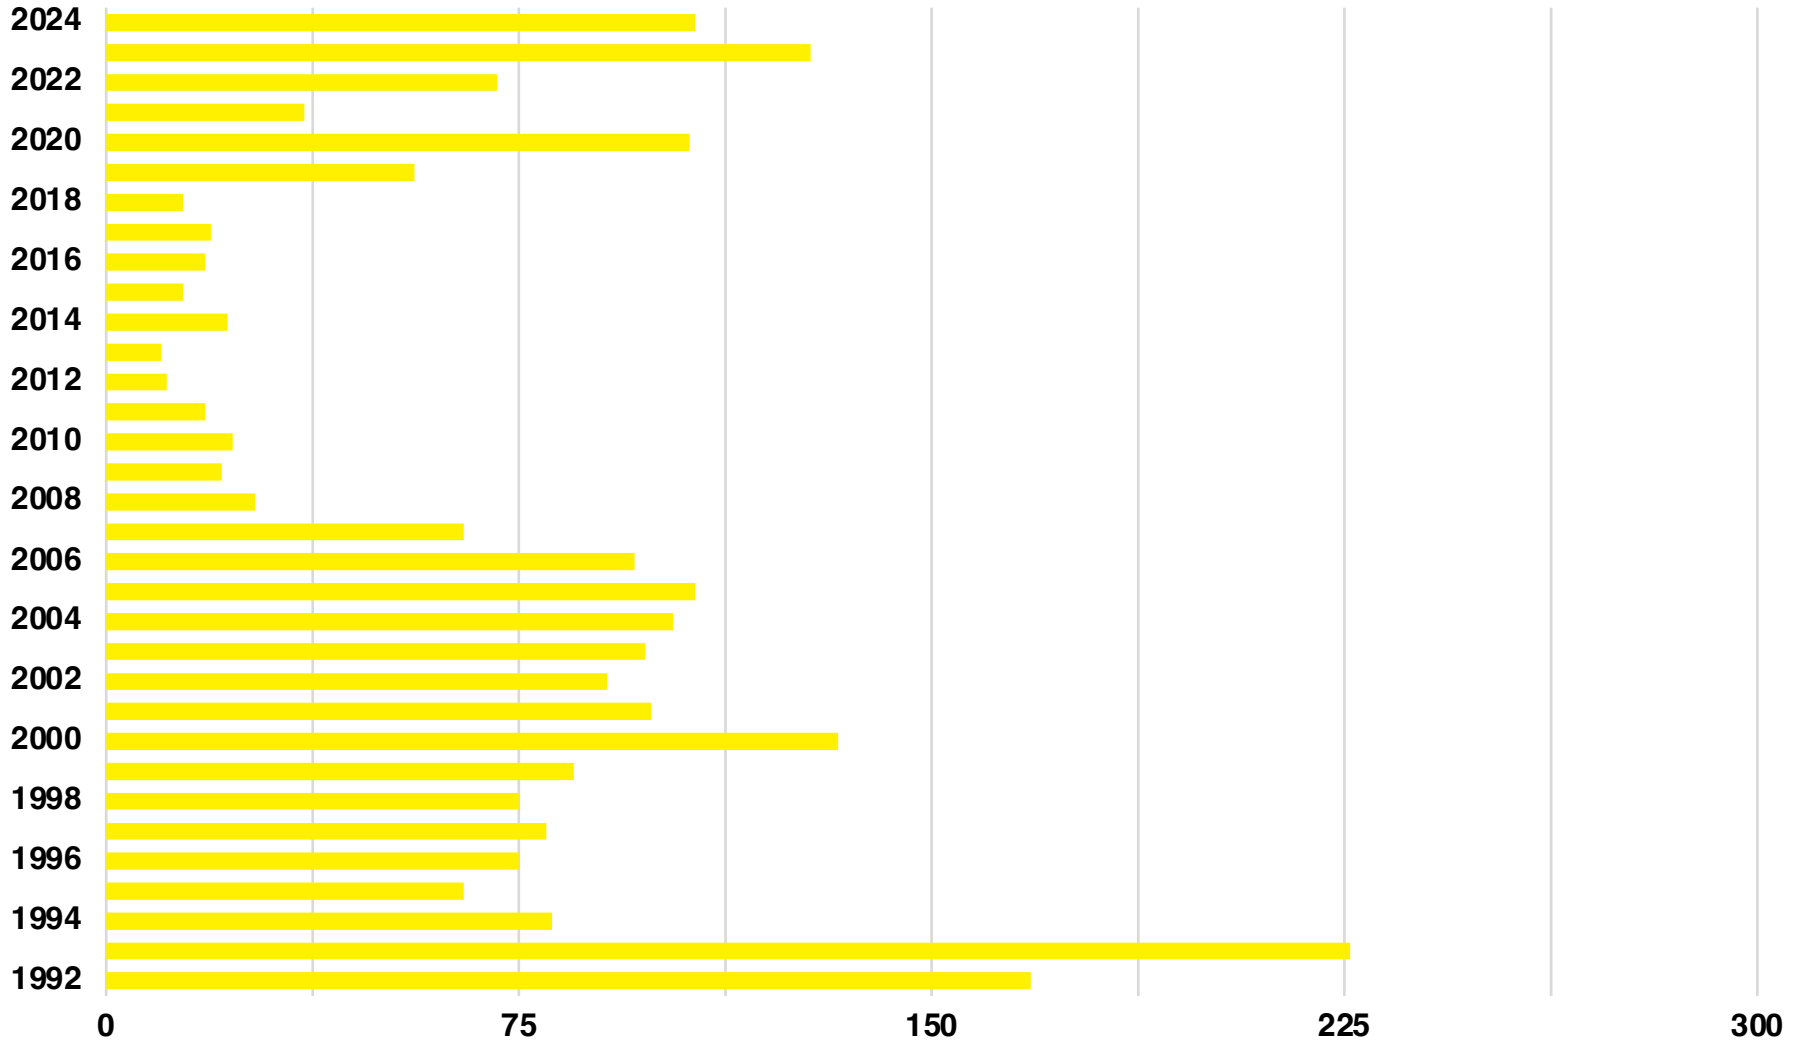

UPSON COUNTY

SINGLE FAMILY BUILDING PERMITS