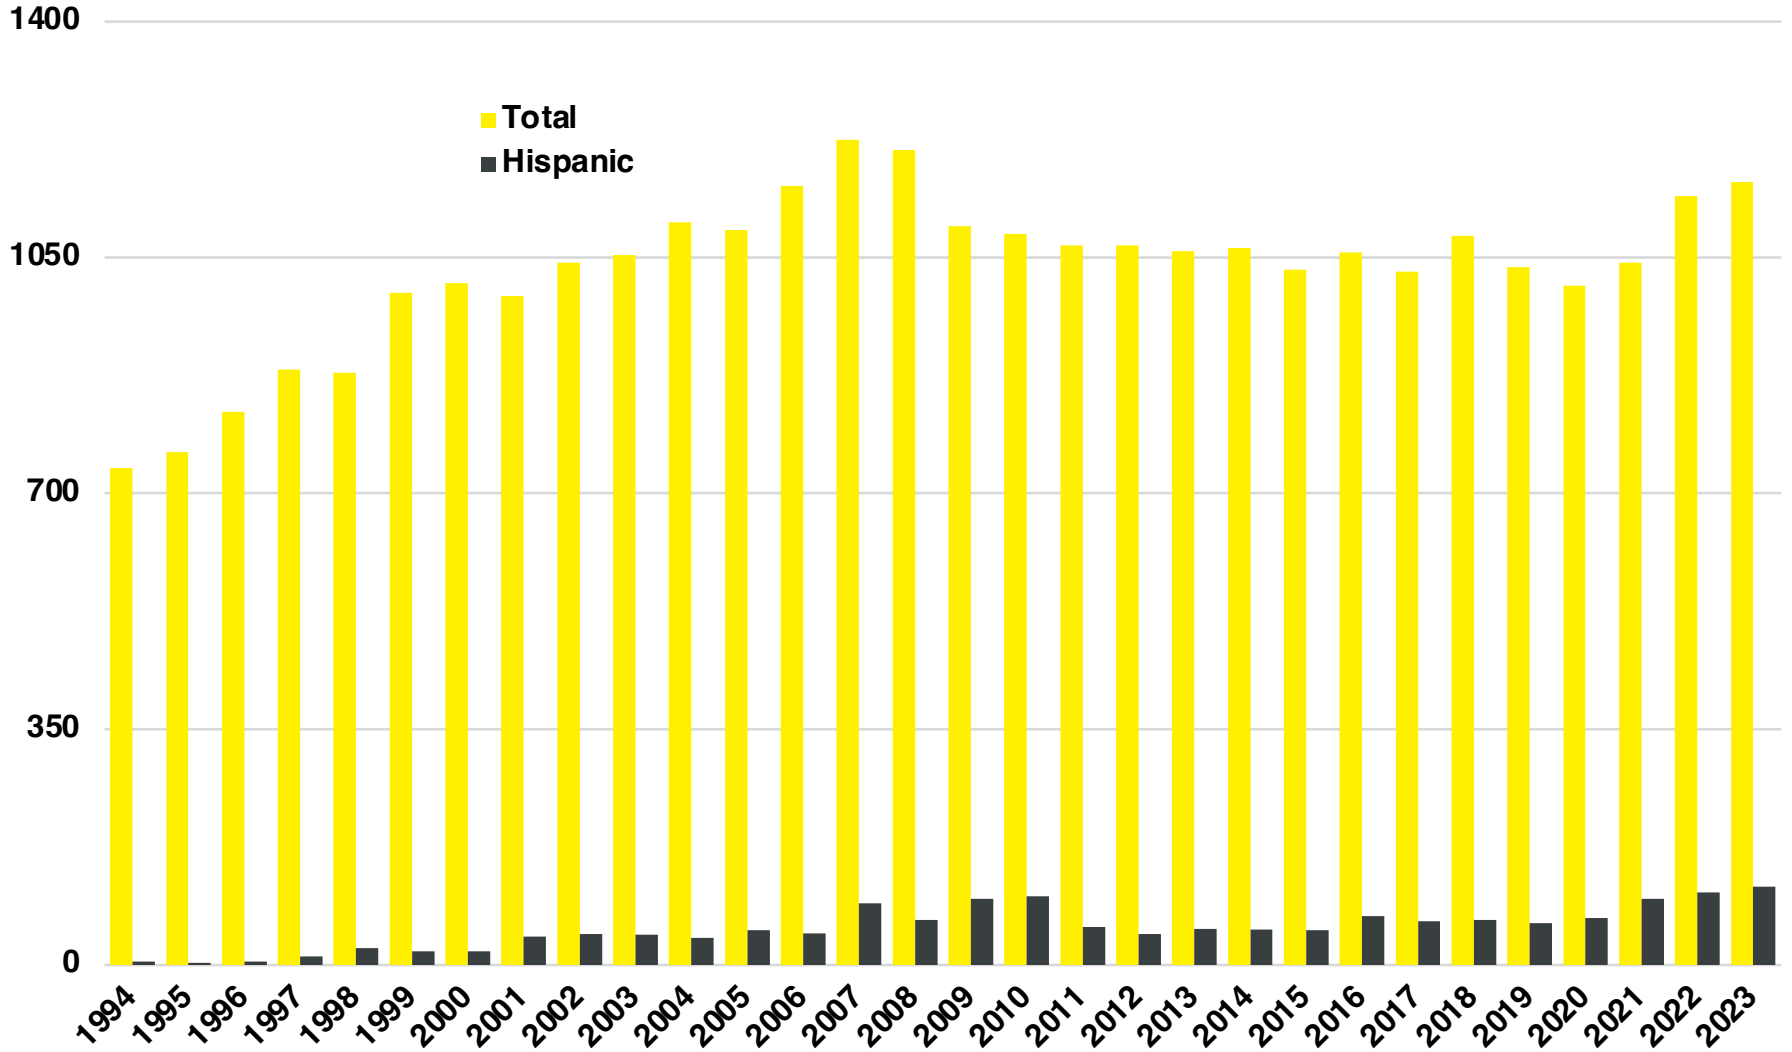

WALTON

WALTON COUNTY

EMPLOYMENT SNAPSHOT

- 47,479 RESIDENTS CURRENTLY EMPLOYED.
- 2023 UNEMPLOYMENT RATE: 3.0%
- NOV 2024 UNEMPLOYMENT RATE: 3.3%

Employment Trends

Industry Mix

Employment Trends

WALTON COUNTY

HISTORICAL POPULATION

Source: US Census

WALTON COUNTY

2023 POPULATION BY AGE

WALTON COUNTY

TOTAL VS HISPANIC BIRTHS

Source: GA Dept of Human Resources

WALTON COUNTY