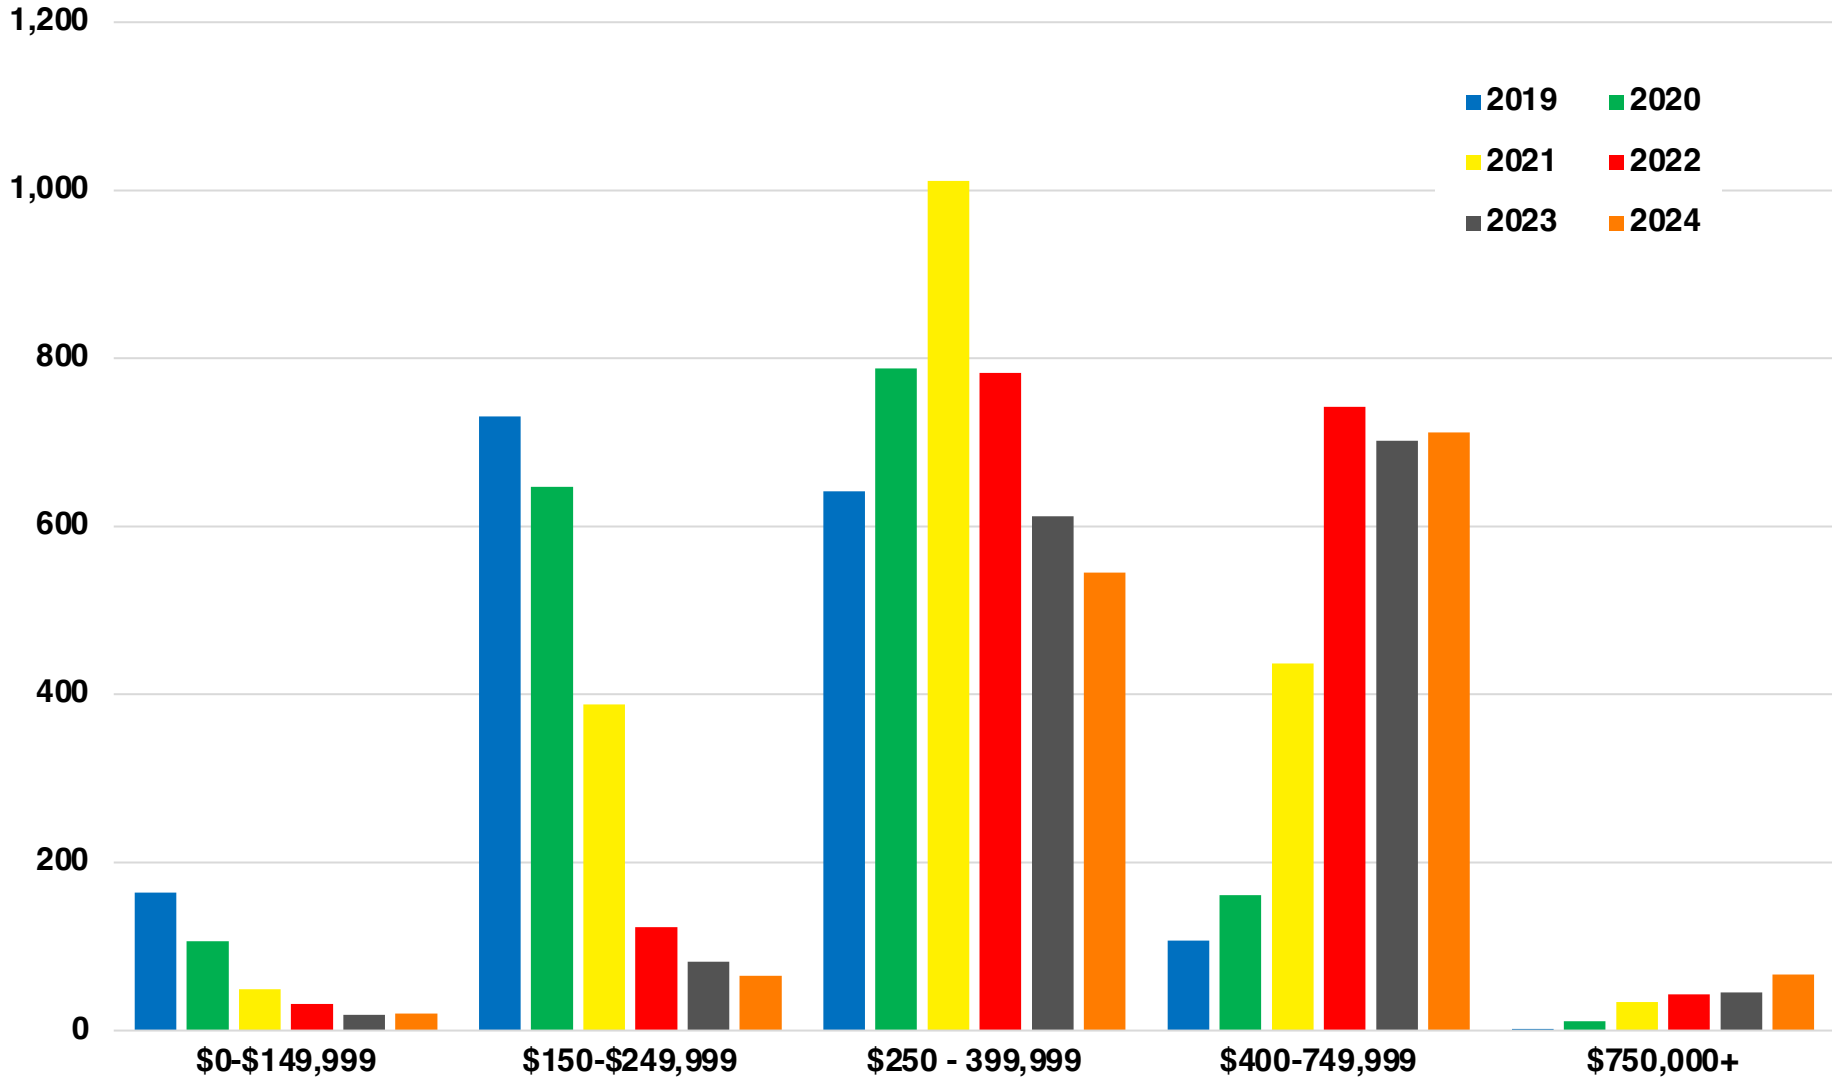

WALTON COUNTY

SINGLE FAMILY HOME SALES