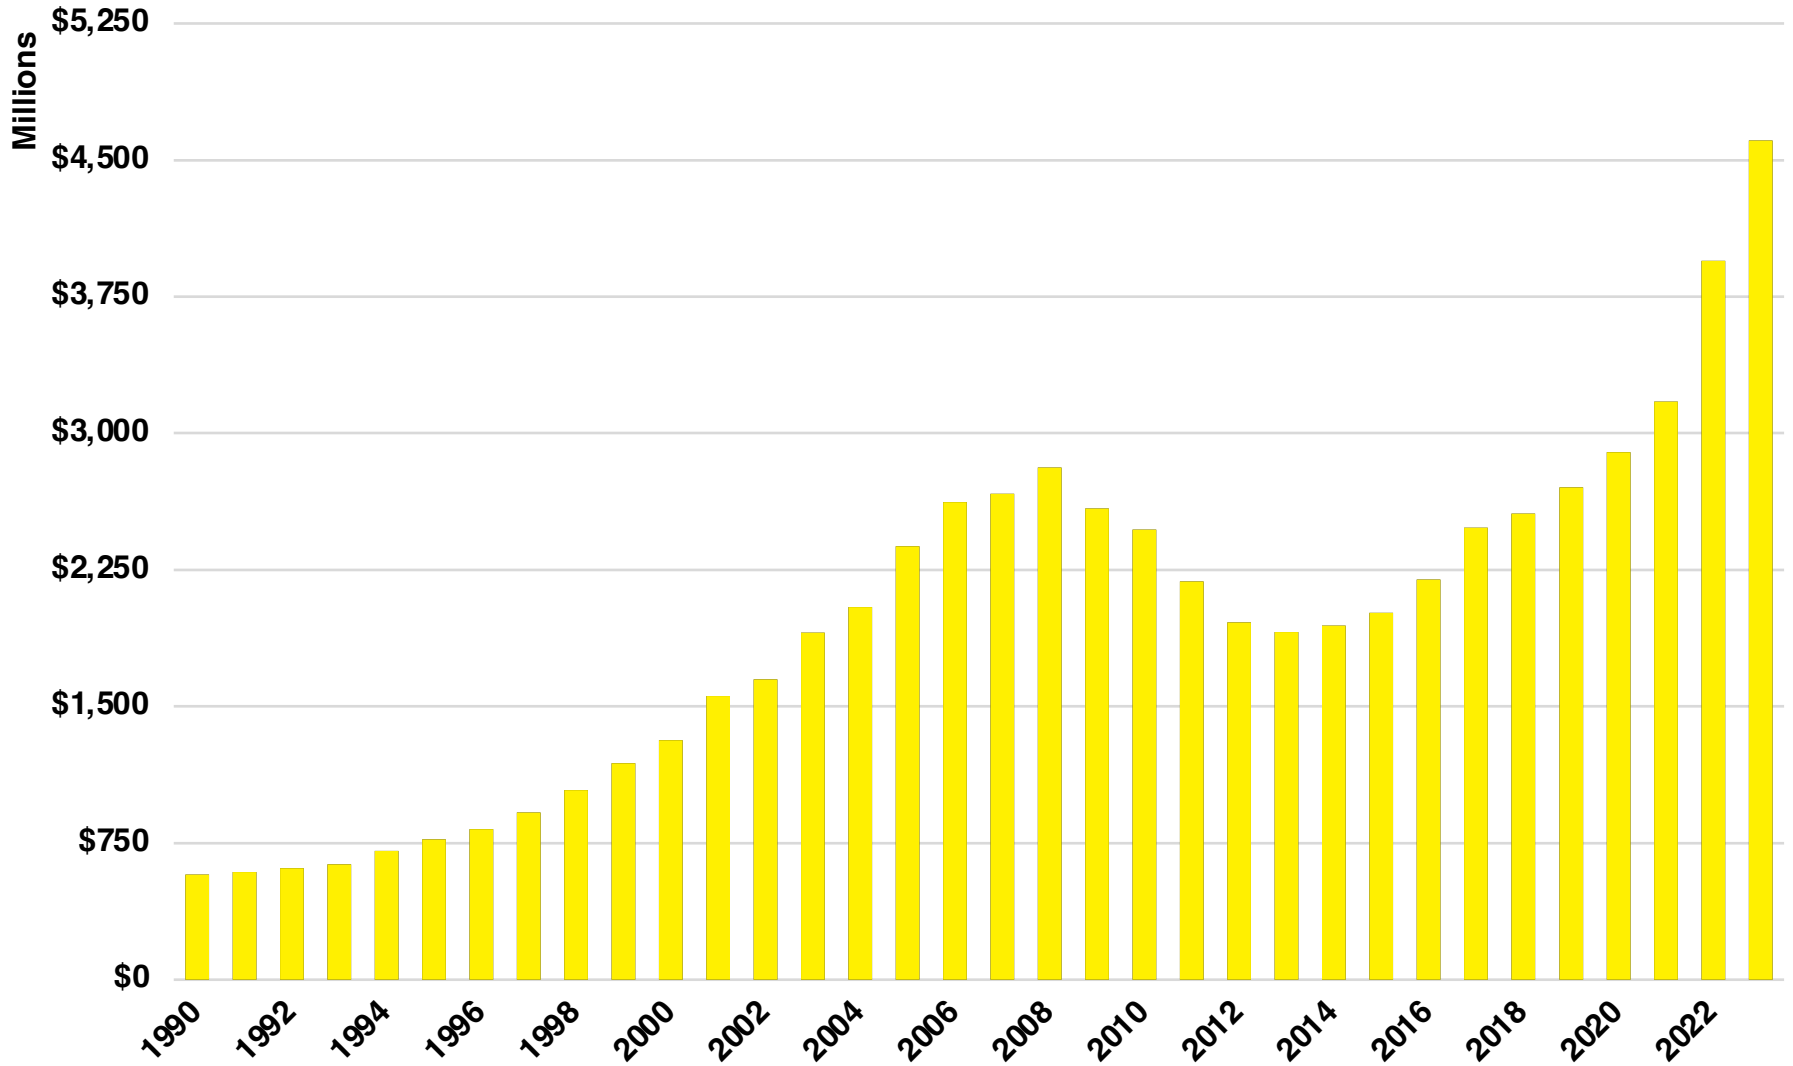

WALTON COUNTY

TAX DIGEST 40% ASSESSED VALUE

Source: GA Dept of Revenue Consolidated Tax Digest