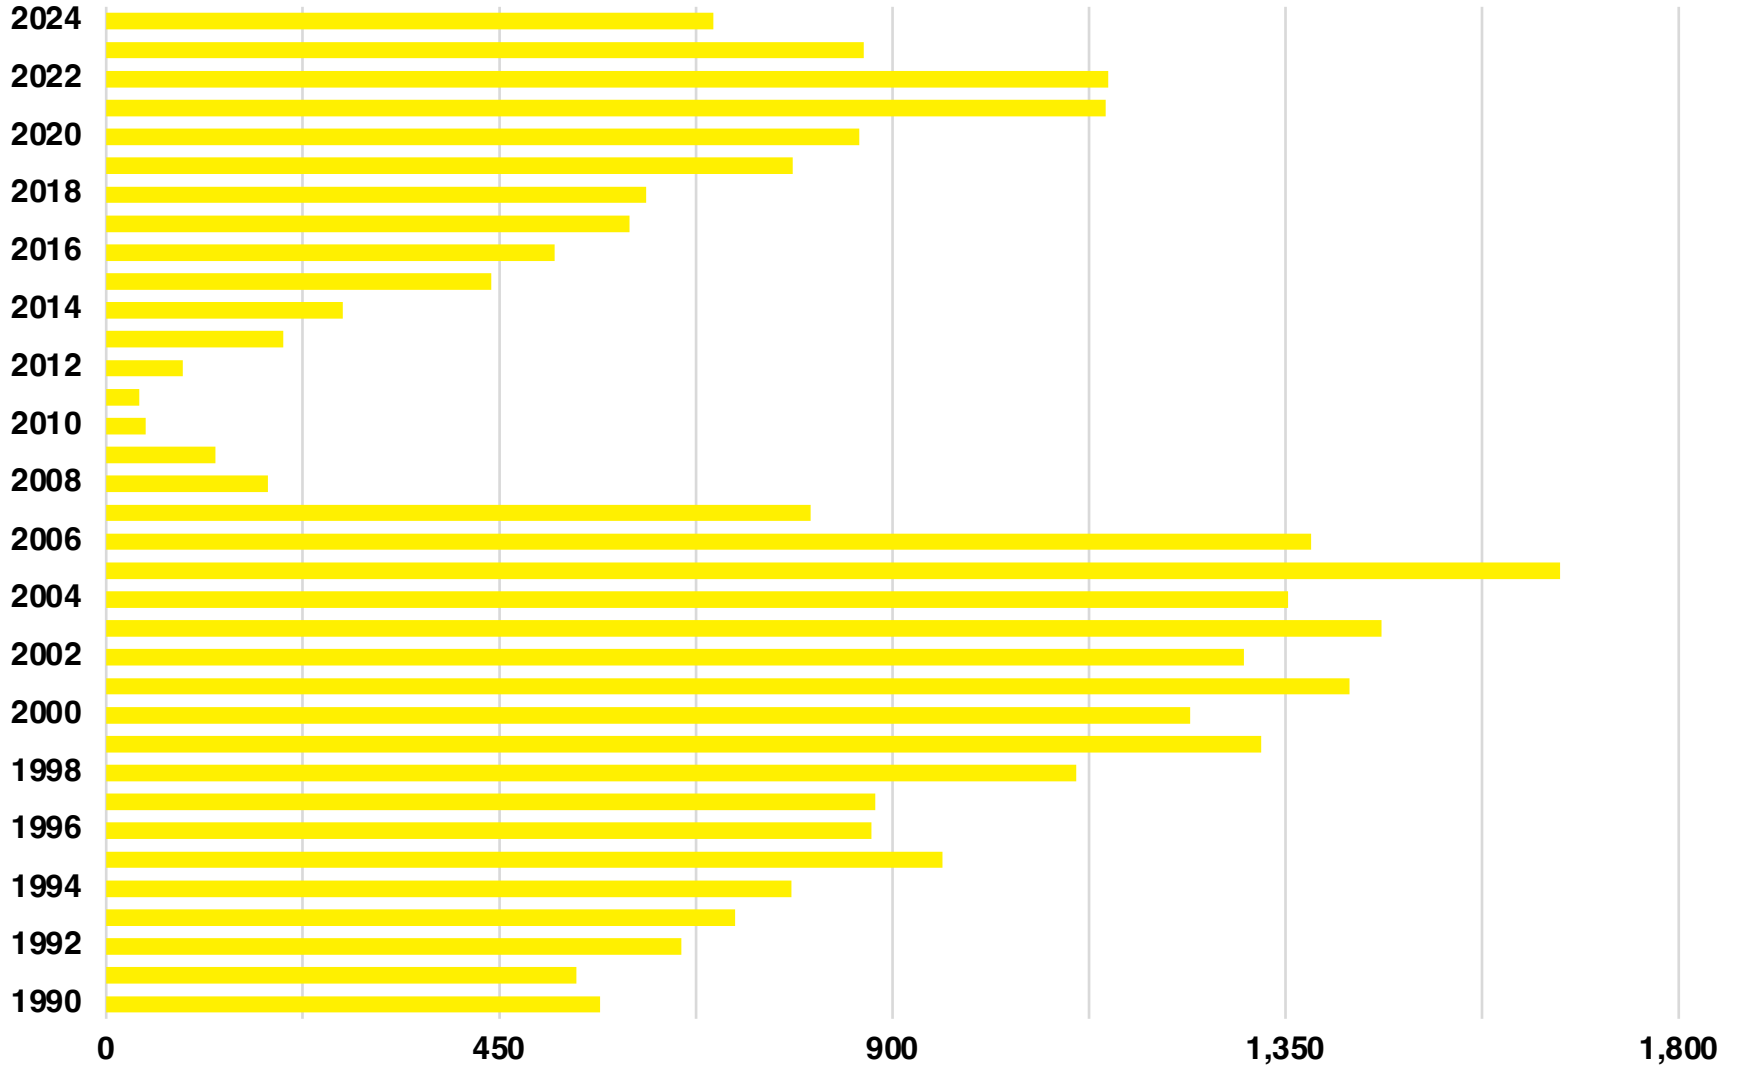

WALTON COUNTY

TOTAL BUILDING PERMITS