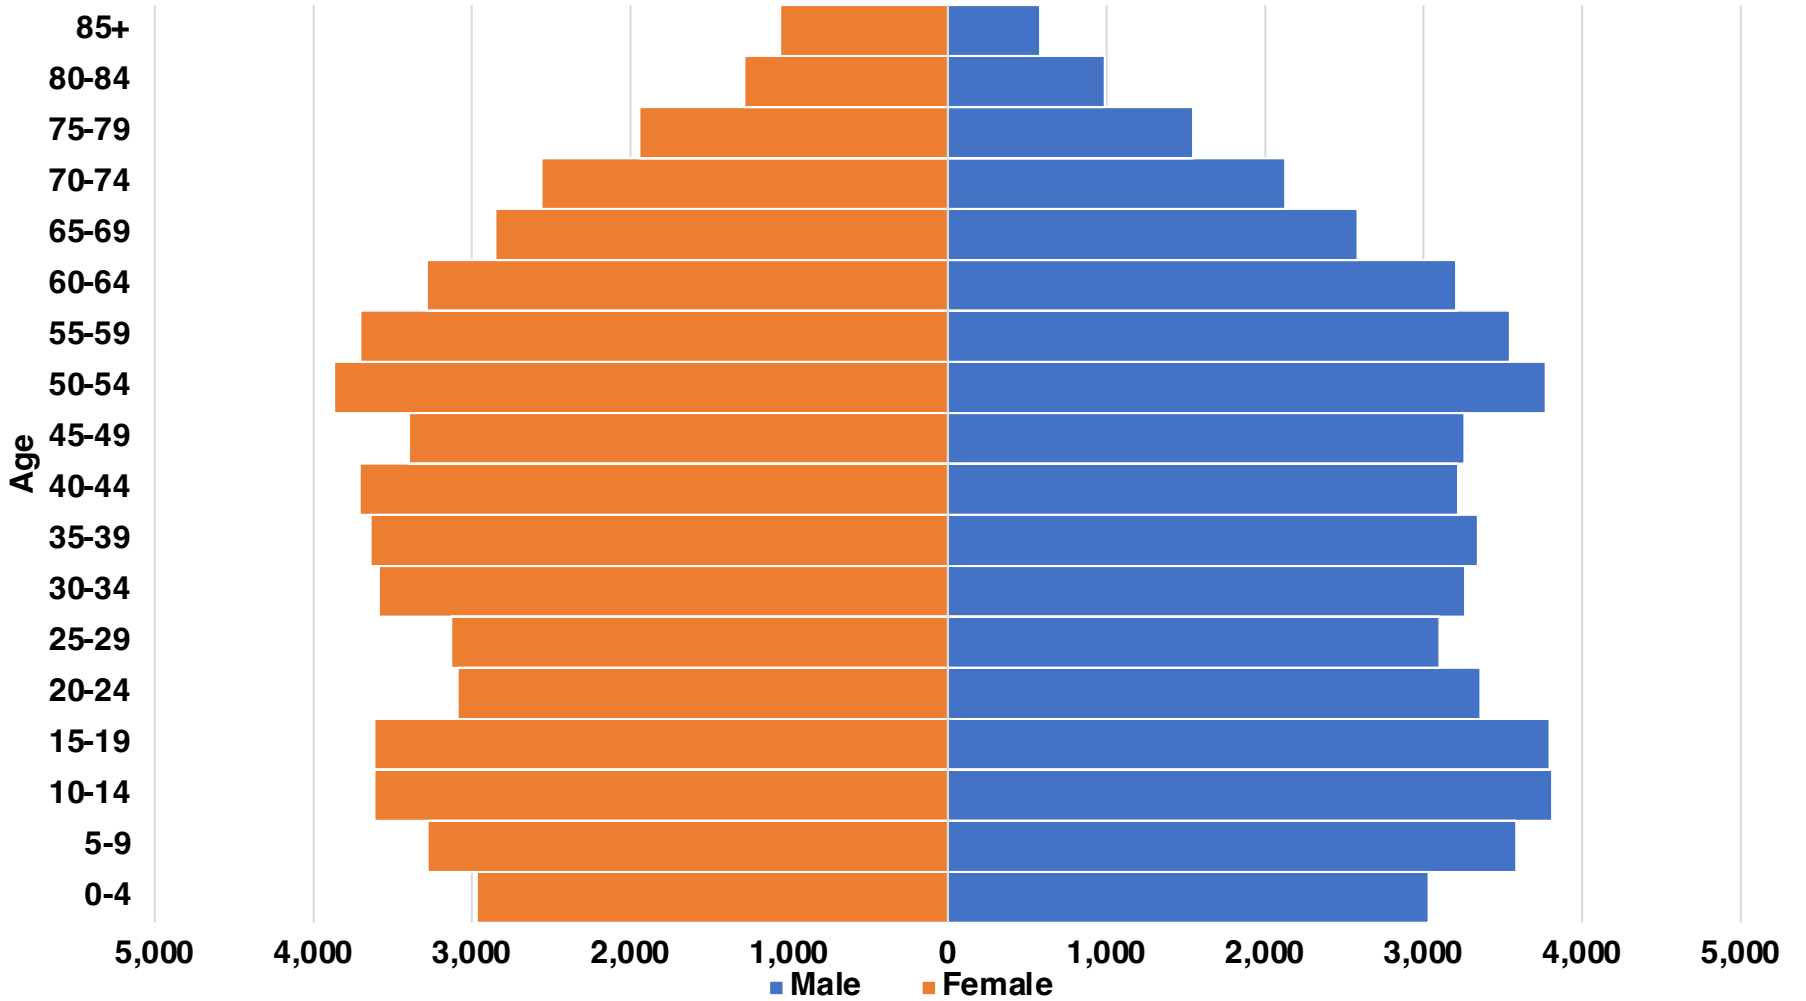

WALTON

WALTON COUNTY

EMPLOYMENT SNAPSHOT

- 47,479 RESIDENTS CURRENTLY EMPLOYED.
- 2023 UNEMPLOYMENT RATE: 3.0%
- NOV 2024 UNEMPLOYMENT RATE: 3.3%

Employment Trends

Industry Mix

Employment Trends

WALTON COUNTY

HISTORICAL POPULATION

Source: US Census

WALTON COUNTY

2023 POPULATION BY AGE

WALTON COUNTY

TOTAL VS HISPANIC BIRTHS

Source: GA Dept of Human Resources

WALTON COUNTY