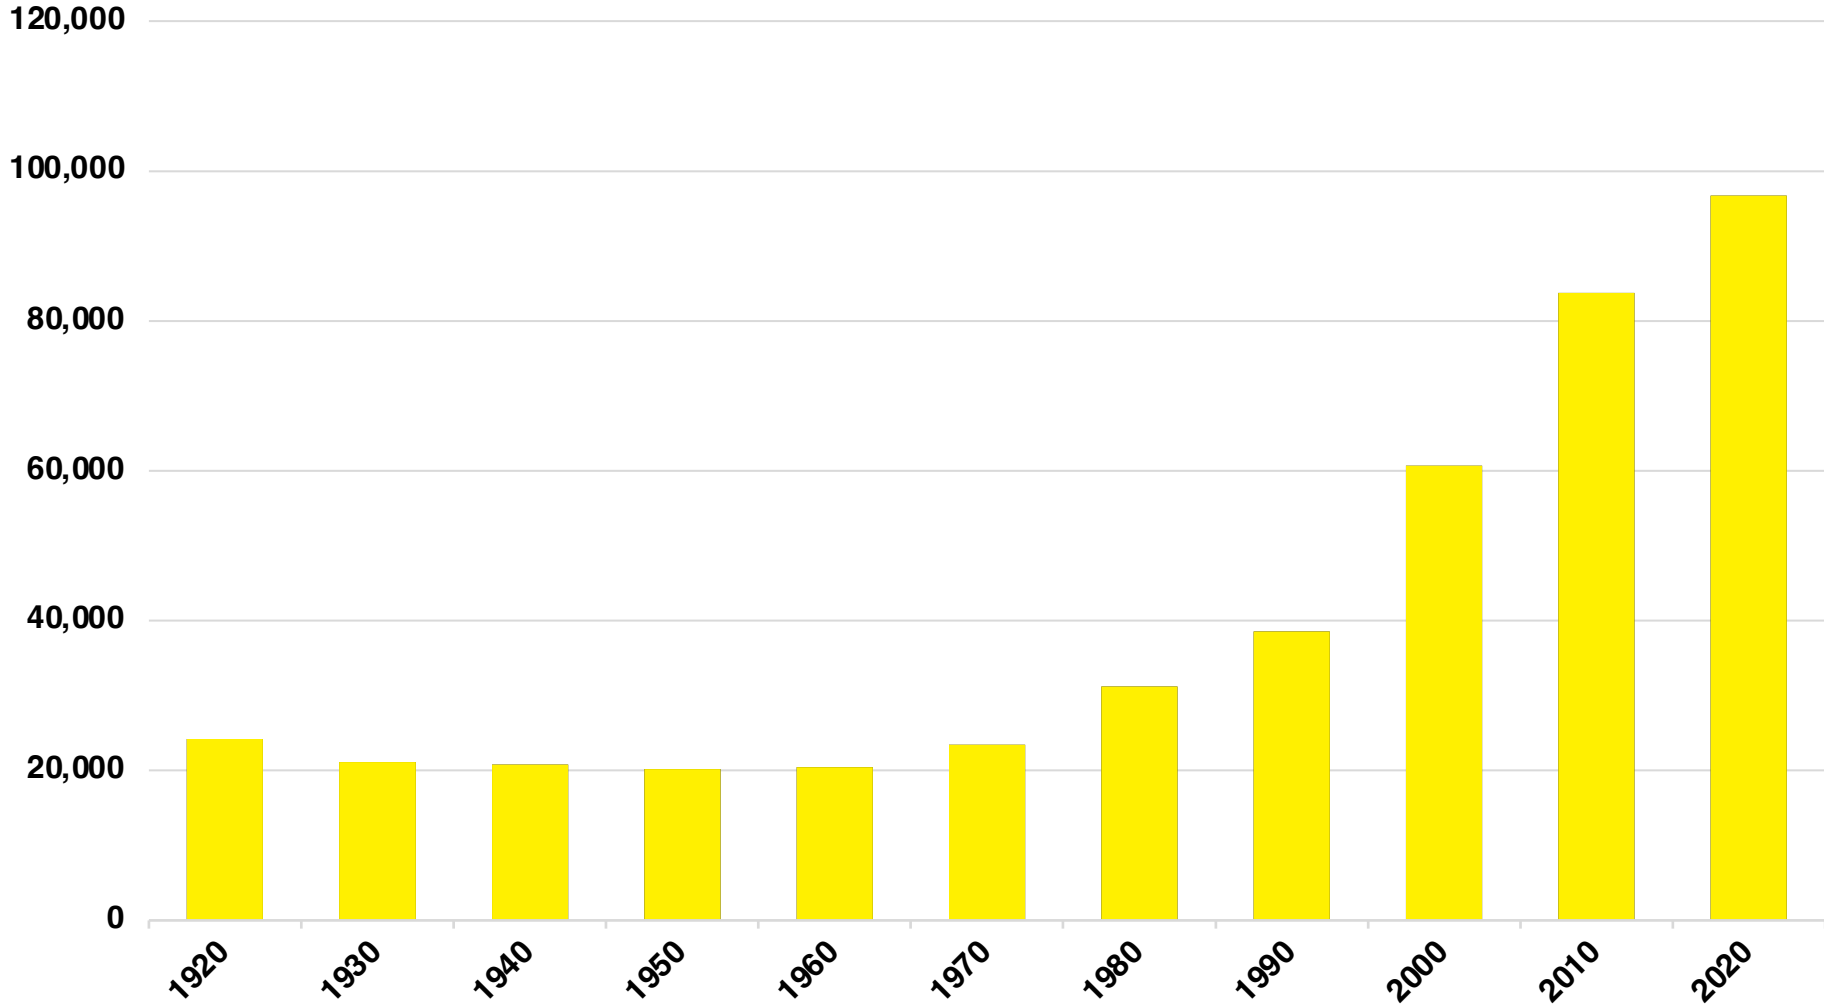

WALTON

WALTON COUNTY

EMPLOYMENT SNAPSHOT

- 47,479 RESIDENTS CURRENTLY EMPLOYED.
- 2023 UNEMPLOYMENT RATE: 3.0%
- NOV 2024 UNEMPLOYMENT RATE: 3.3%

Employment Trends

Industry Mix

Employment Trends

WALTON COUNTY

HISTORICAL POPULATION

Source: US Census

WALTON COUNTY

2023 POPULATION BY AGE

WALTON COUNTY

TOTAL VS HISPANIC BIRTHS

Source: GA Dept of Human Resources

WALTON COUNTY