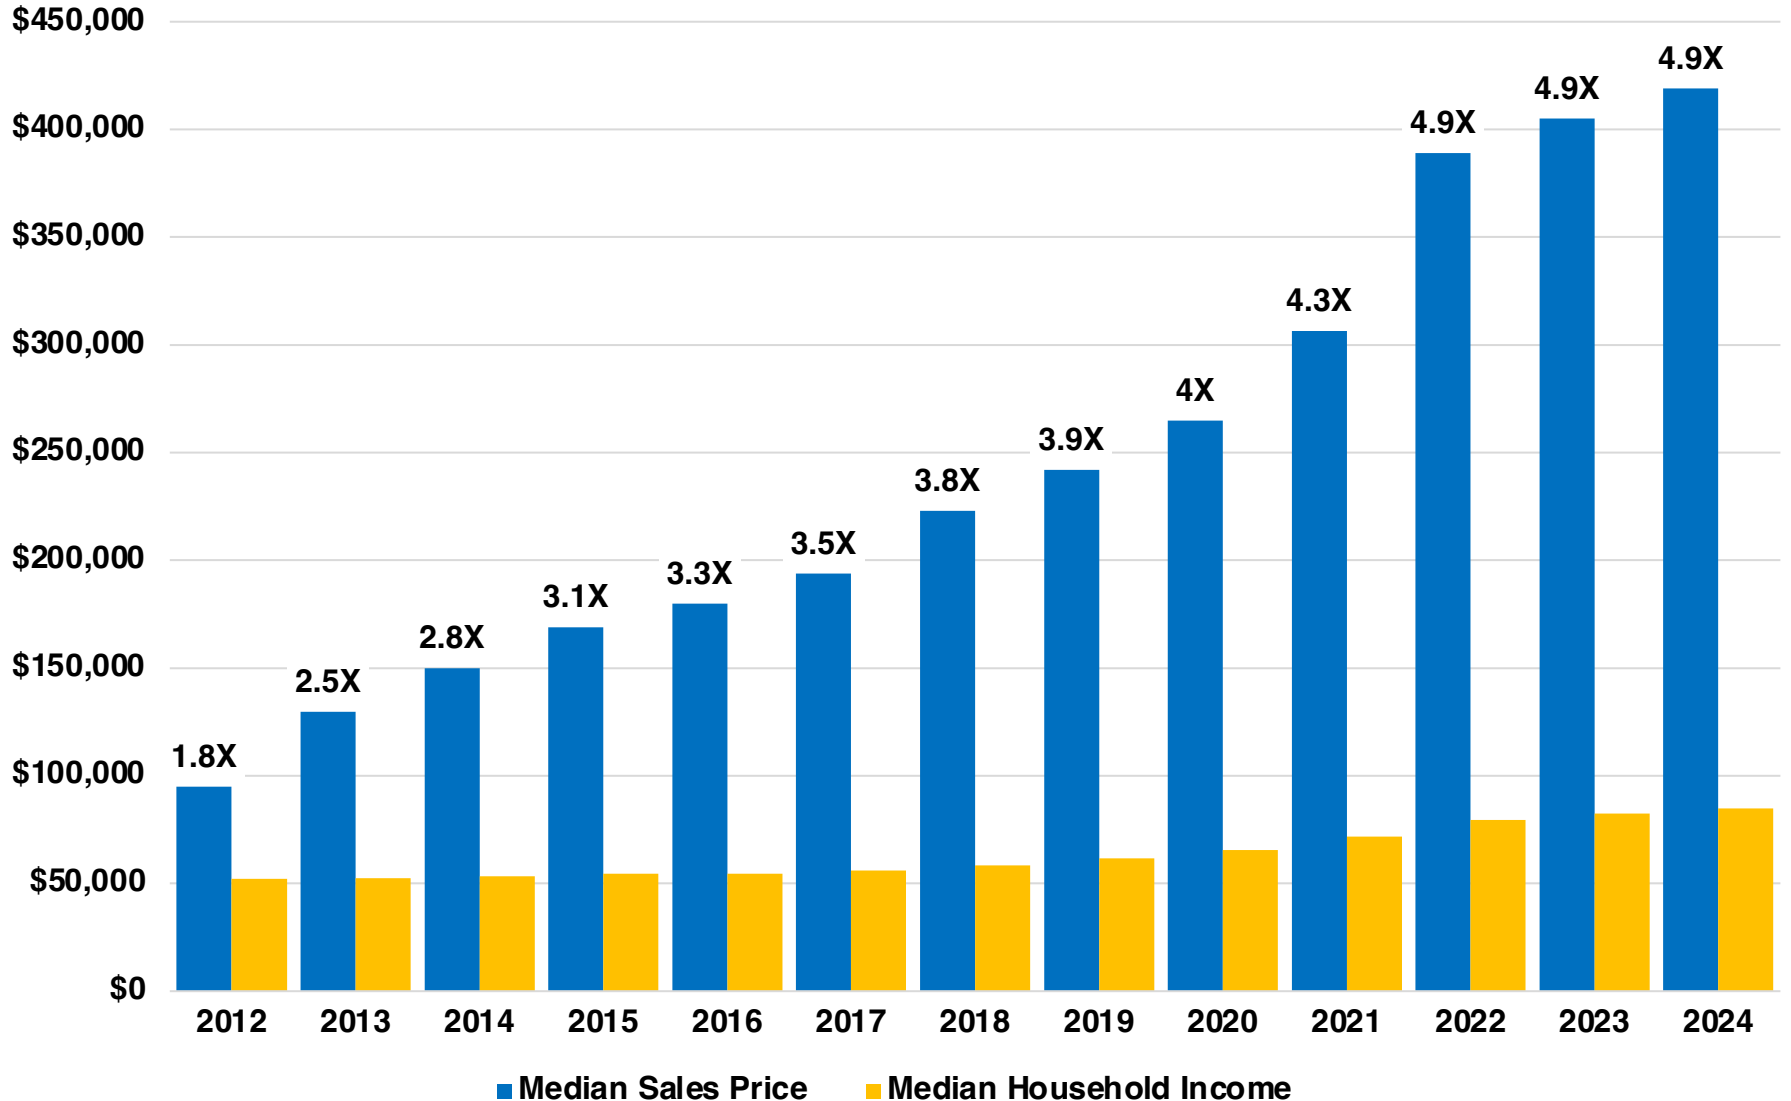

WALTON COUNTY

HOME BUYING DISPARITY