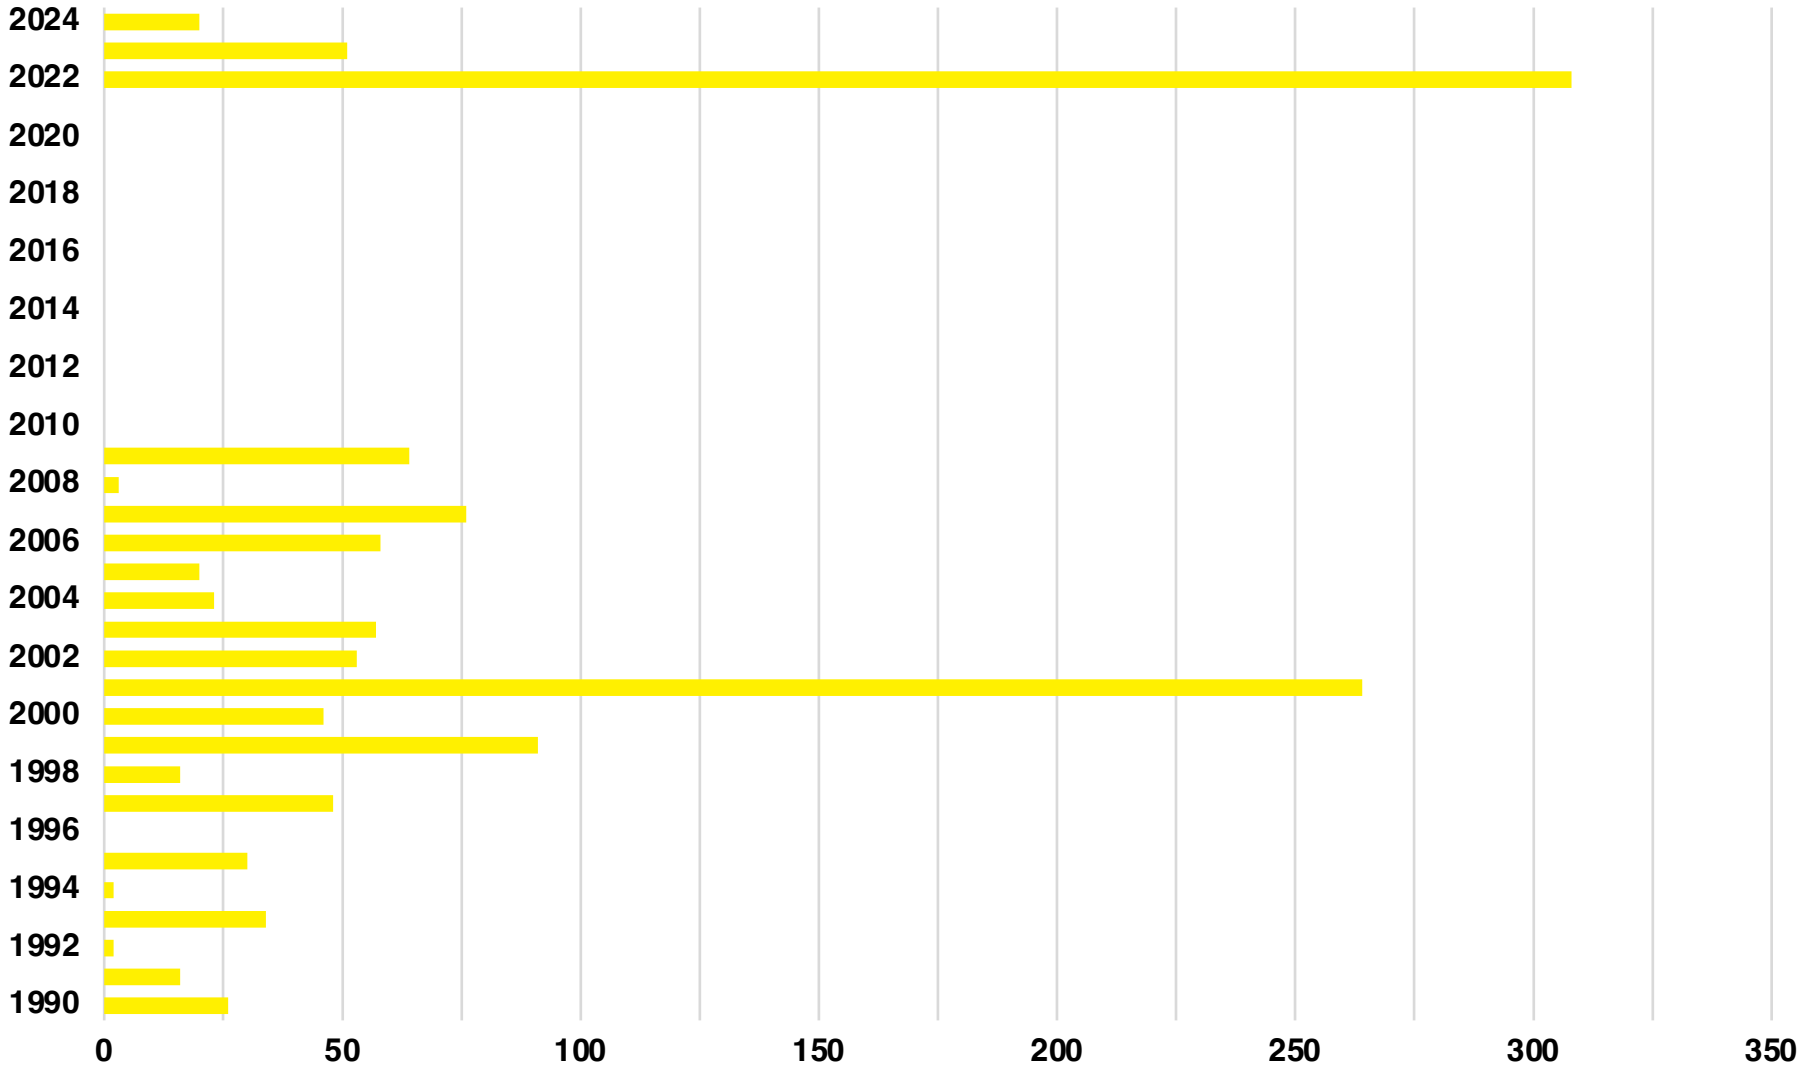

WALTON COUNTY

MULTI FAMILY BUILDING PERMITS