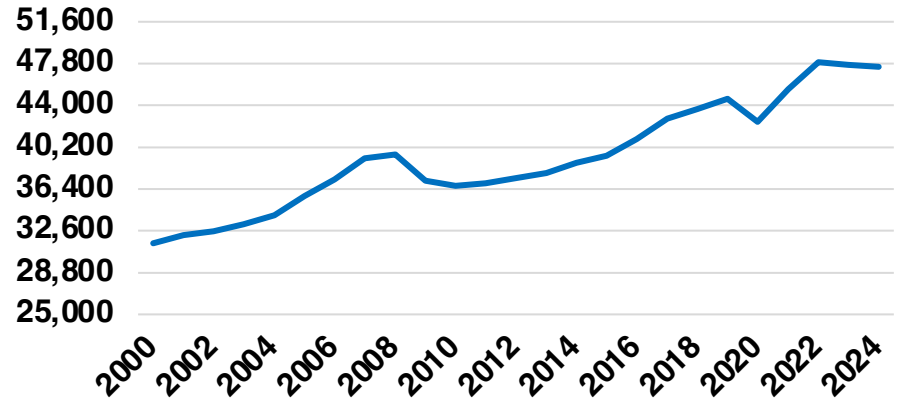

WALTON

WALTON COUNTY

EMPLOYMENT SNAPSHOT

- 47,479 RESIDENTS CURRENTLY EMPLOYED.
- 2023 UNEMPLOYMENT RATE: 3.0%
- NOV 2024 UNEMPLOYMENT RATE: 3.3%

Employment Trends

Industry Mix

Employment Trends

WALTON COUNTY