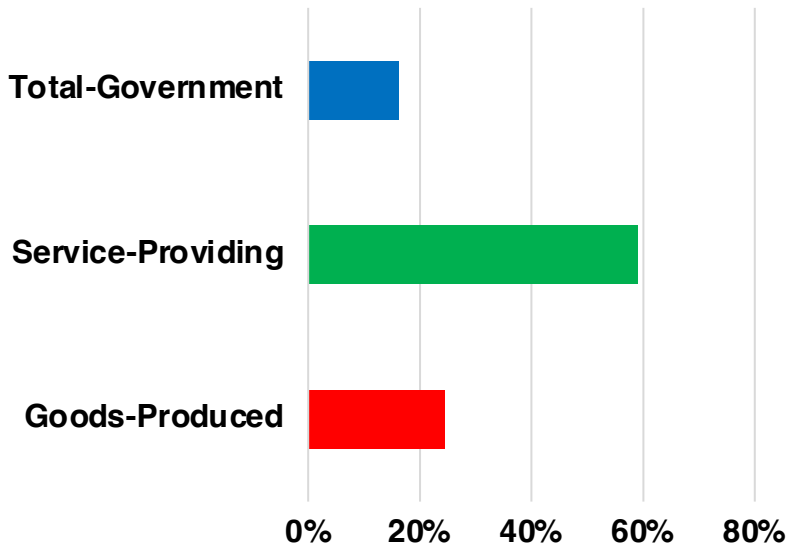

WALTON

WALTON COUNTY

EMPLOYMENT SNAPSHOT

- 47,479 RESIDENTS CURRENTLY EMPLOYED.
- 2023 UNEMPLOYMENT RATE: 3.0%
- NOV 2024 UNEMPLOYMENT RATE: 3.3%

Employment Trends

Industry Mix

Employment Trends

WALTON COUNTY

HISTORICAL POPULATION

Source: US Census

WALTON COUNTY

2023 POPULATION BY AGE

WALTON COUNTY

TOTAL VS HISPANIC BIRTHS

Source: GA Dept of Human Resources

WALTON COUNTY