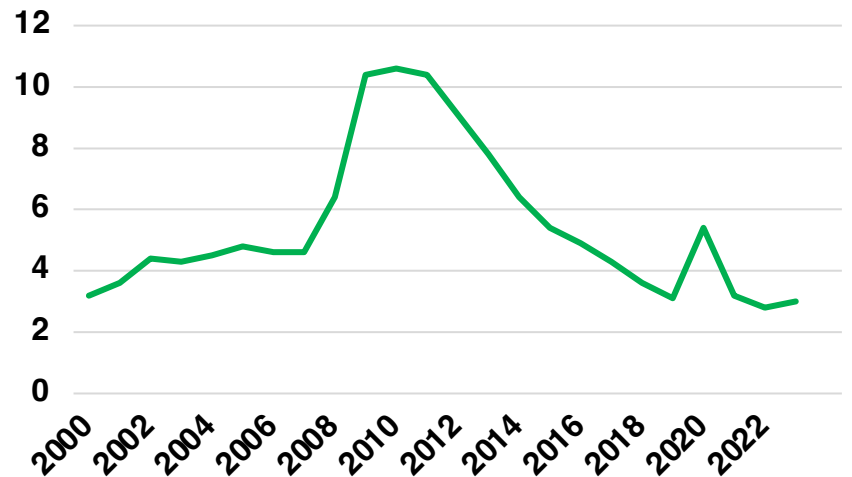

WALTON

WALTON COUNTY

EMPLOYMENT SNAPSHOT

- 47,479 RESIDENTS CURRENTLY EMPLOYED.
- 2023 UNEMPLOYMENT RATE: 3.0%
- NOV 2024 UNEMPLOYMENT RATE: 3.3%

Employment Trends

Industry Mix

Employment Trends

WALTON COUNTY