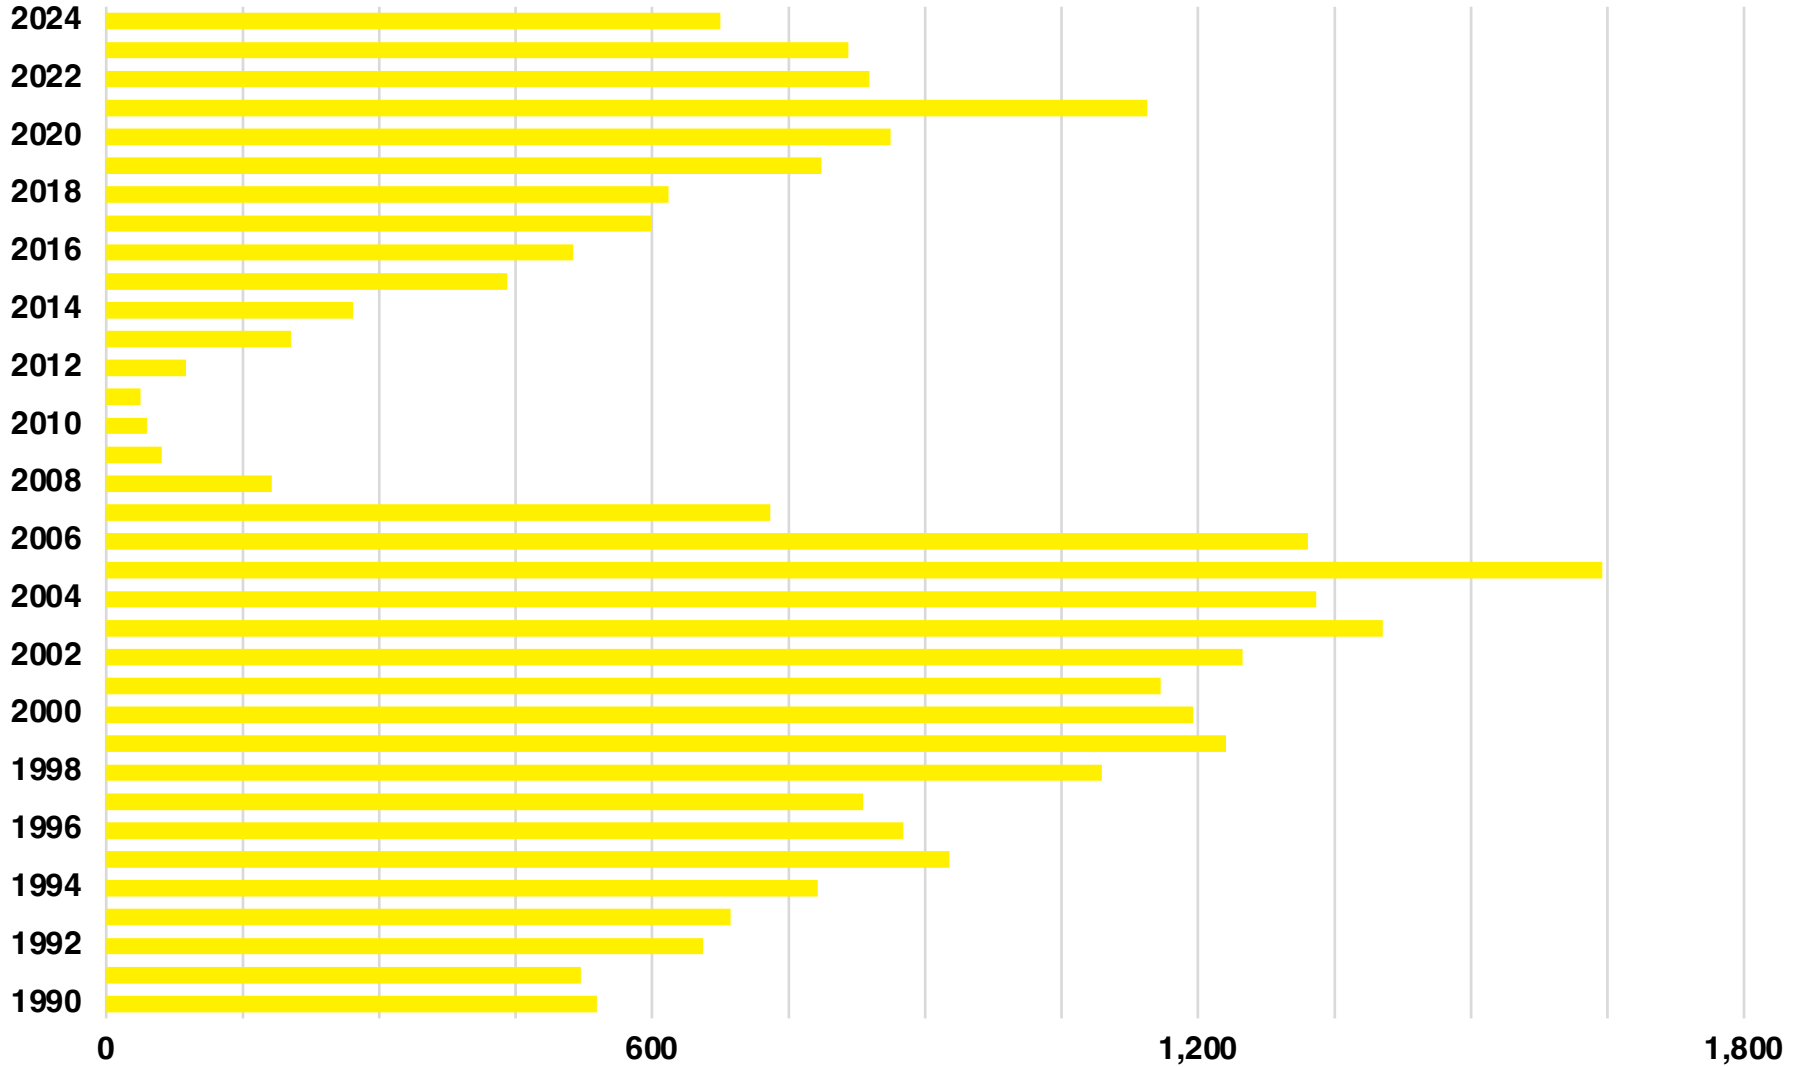

WALTON COUNTY

SINGLE FAMILY BUILDING PERMITS