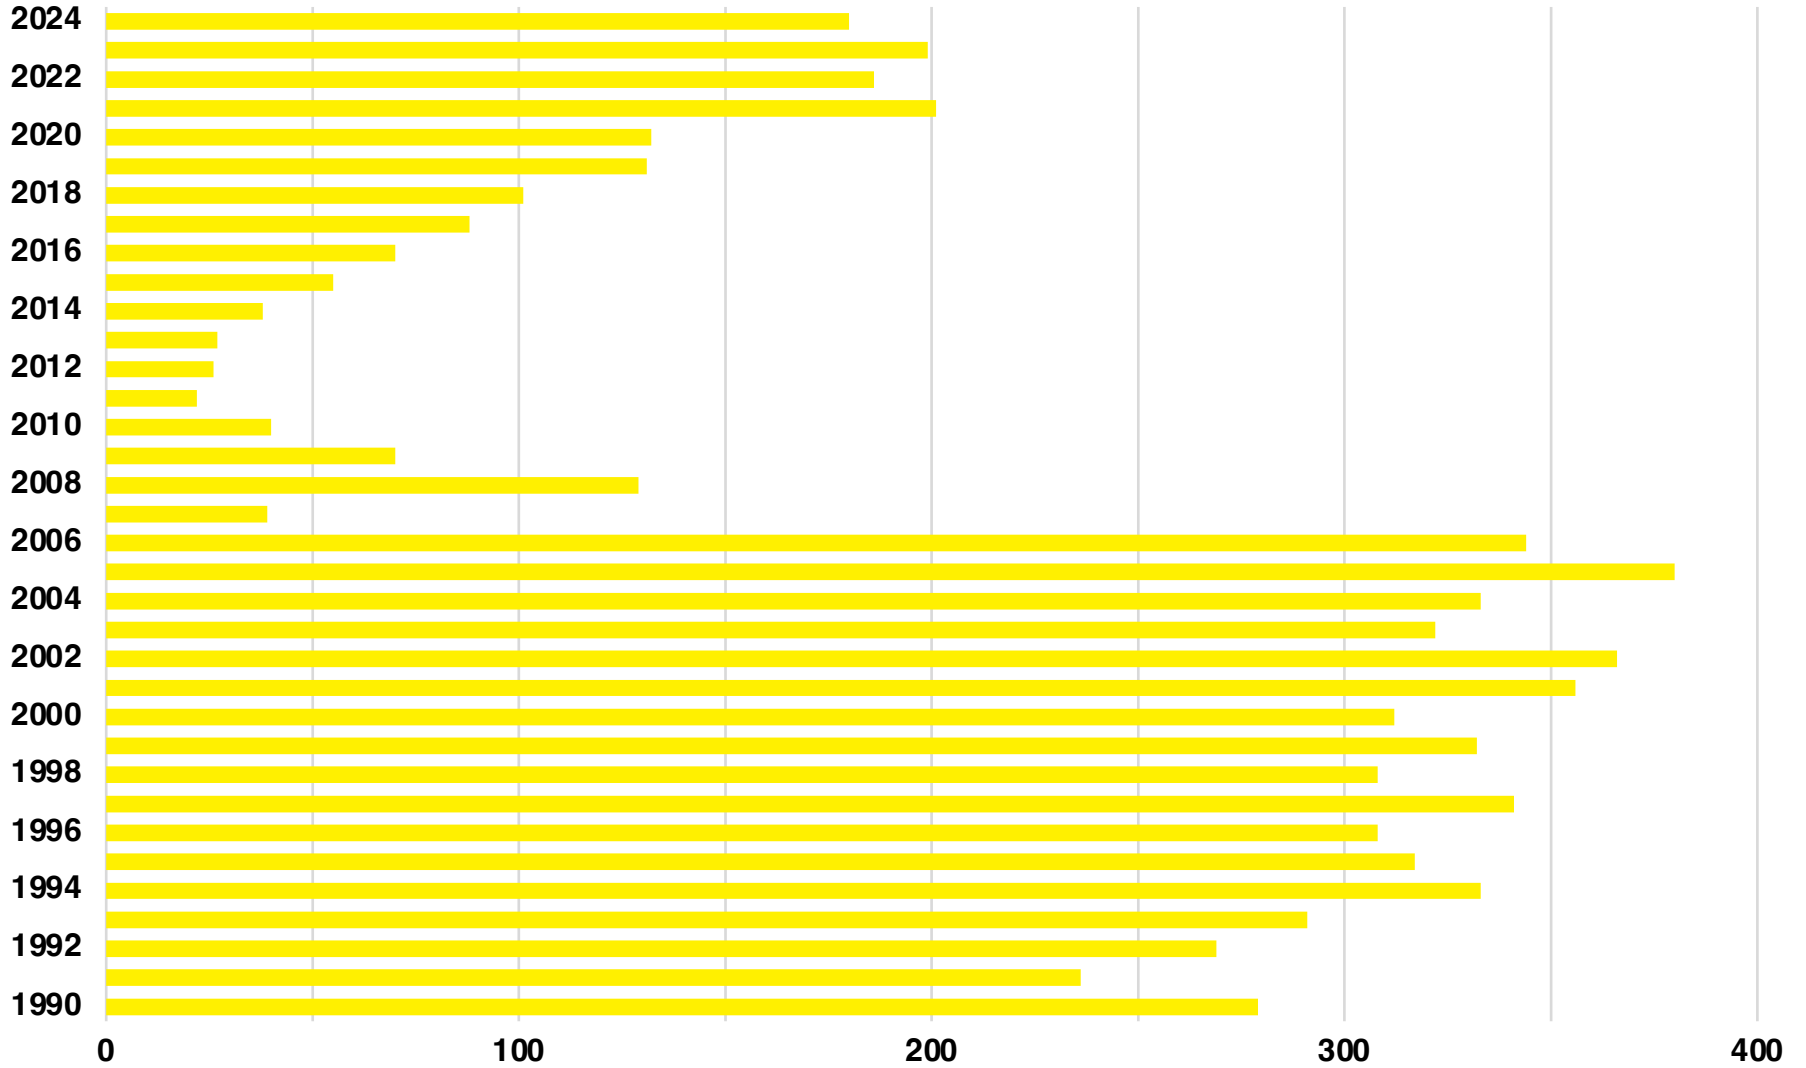

WHITE

WHITE COUNTY

EMPLOYMENT SNAPSHOT

- 17,499 RESIDENTS CURRENTLY EMPLOYED.
- 2023 UNEMPLOYMENT RATE: 2.3%
- NOV 2024 UNEMPLOYMENT RATE: 2.6%

WHITE COUNTY

HISTORICAL POPULATION

Source: US Census

WHITE COUNTY

WHITE COUNTY

TAX DIGEST TOTAL ASSESSED VALUE 40%

Source: Dept of Revenue Consolidated Tax Digest

WHITE COUNTY

SINGLE FAMILY BUILDING PERMITS

Source: US Census

WHITE COUNTY

MULTI FAMILY BUIDING PERMITS