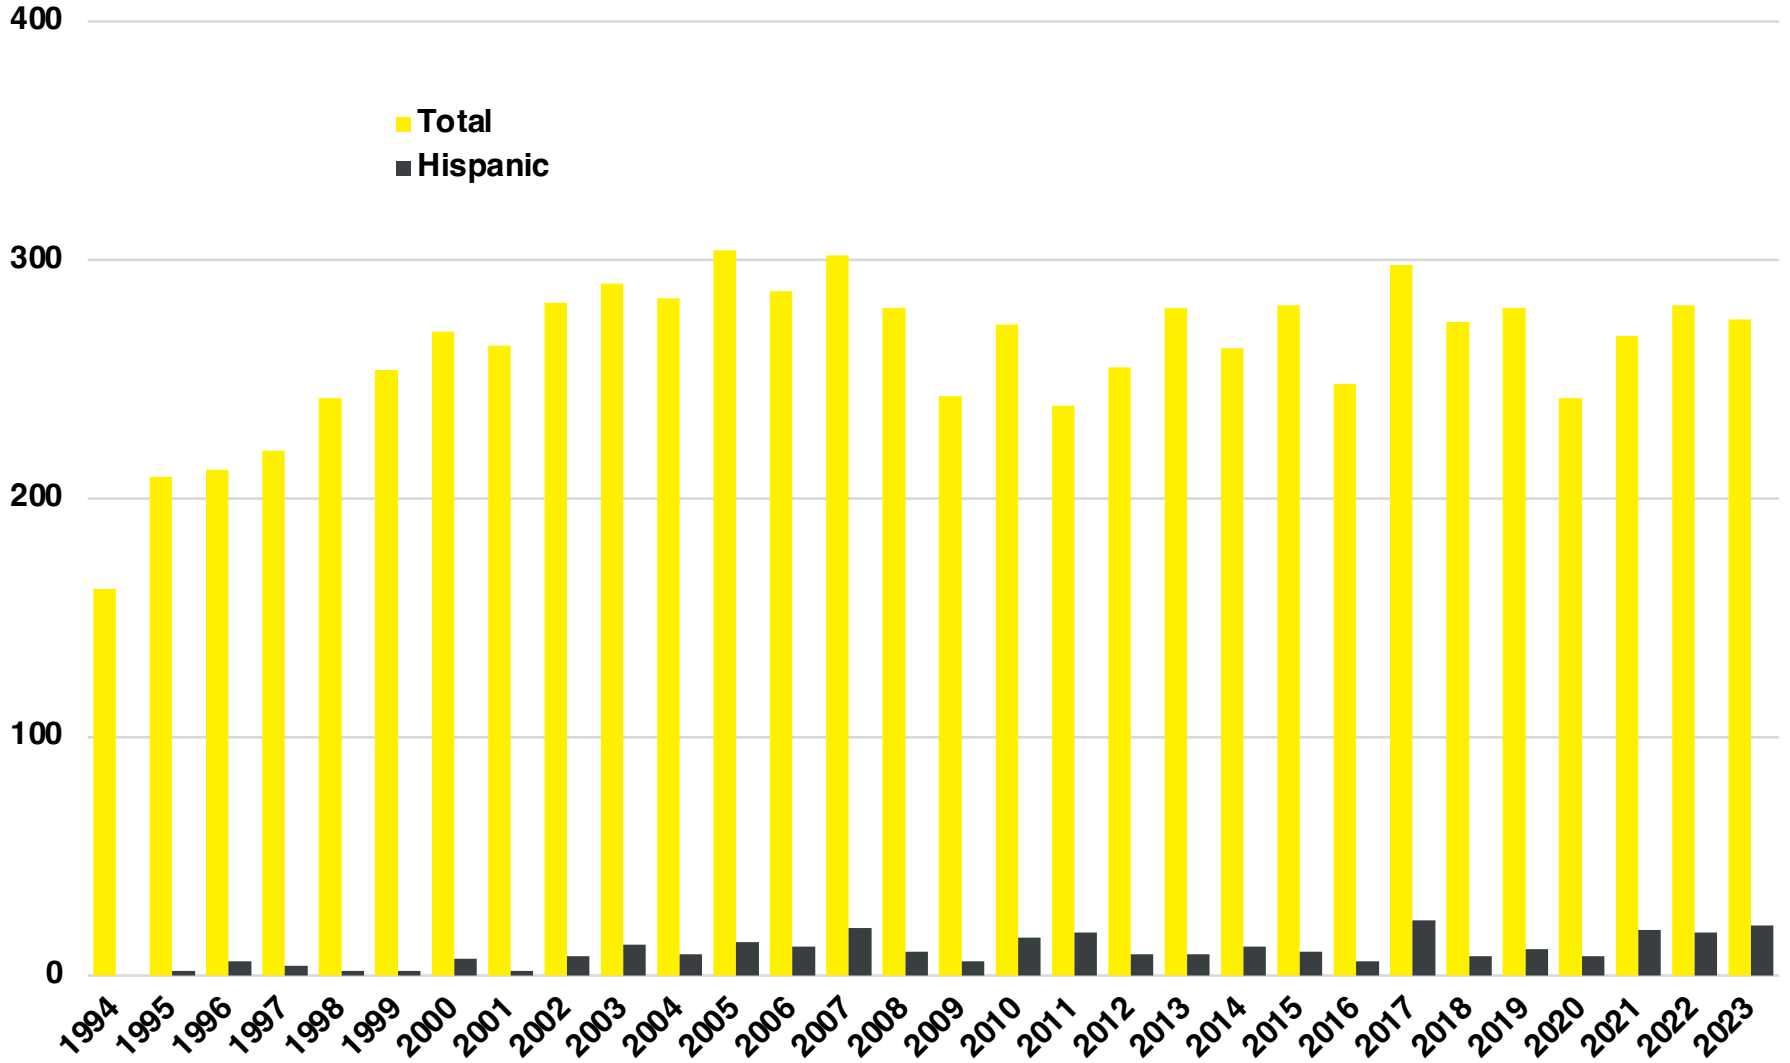

WHITE

WHITE COUNTY

EMPLOYMENT SNAPSHOT

- 17,499 RESIDENTS CURRENTLY EMPLOYED.
- 2023 UNEMPLOYMENT RATE: 2.3%
- NOV 2024 UNEMPLOYMENT RATE: 2.6%

WHITE COUNTY

HISTORICAL POPULATION

Source: US Census

WHITE COUNTY

2023 POPULATION BY AGE

WHITE COUNTY

TOTAL VS HISPANIC BIRTHS

WHITE COUNTY

HOME BUYING DISPARITY

WHITE COUNTY

SINGLE FAMILY HOME SALES

Source: GAMLIS