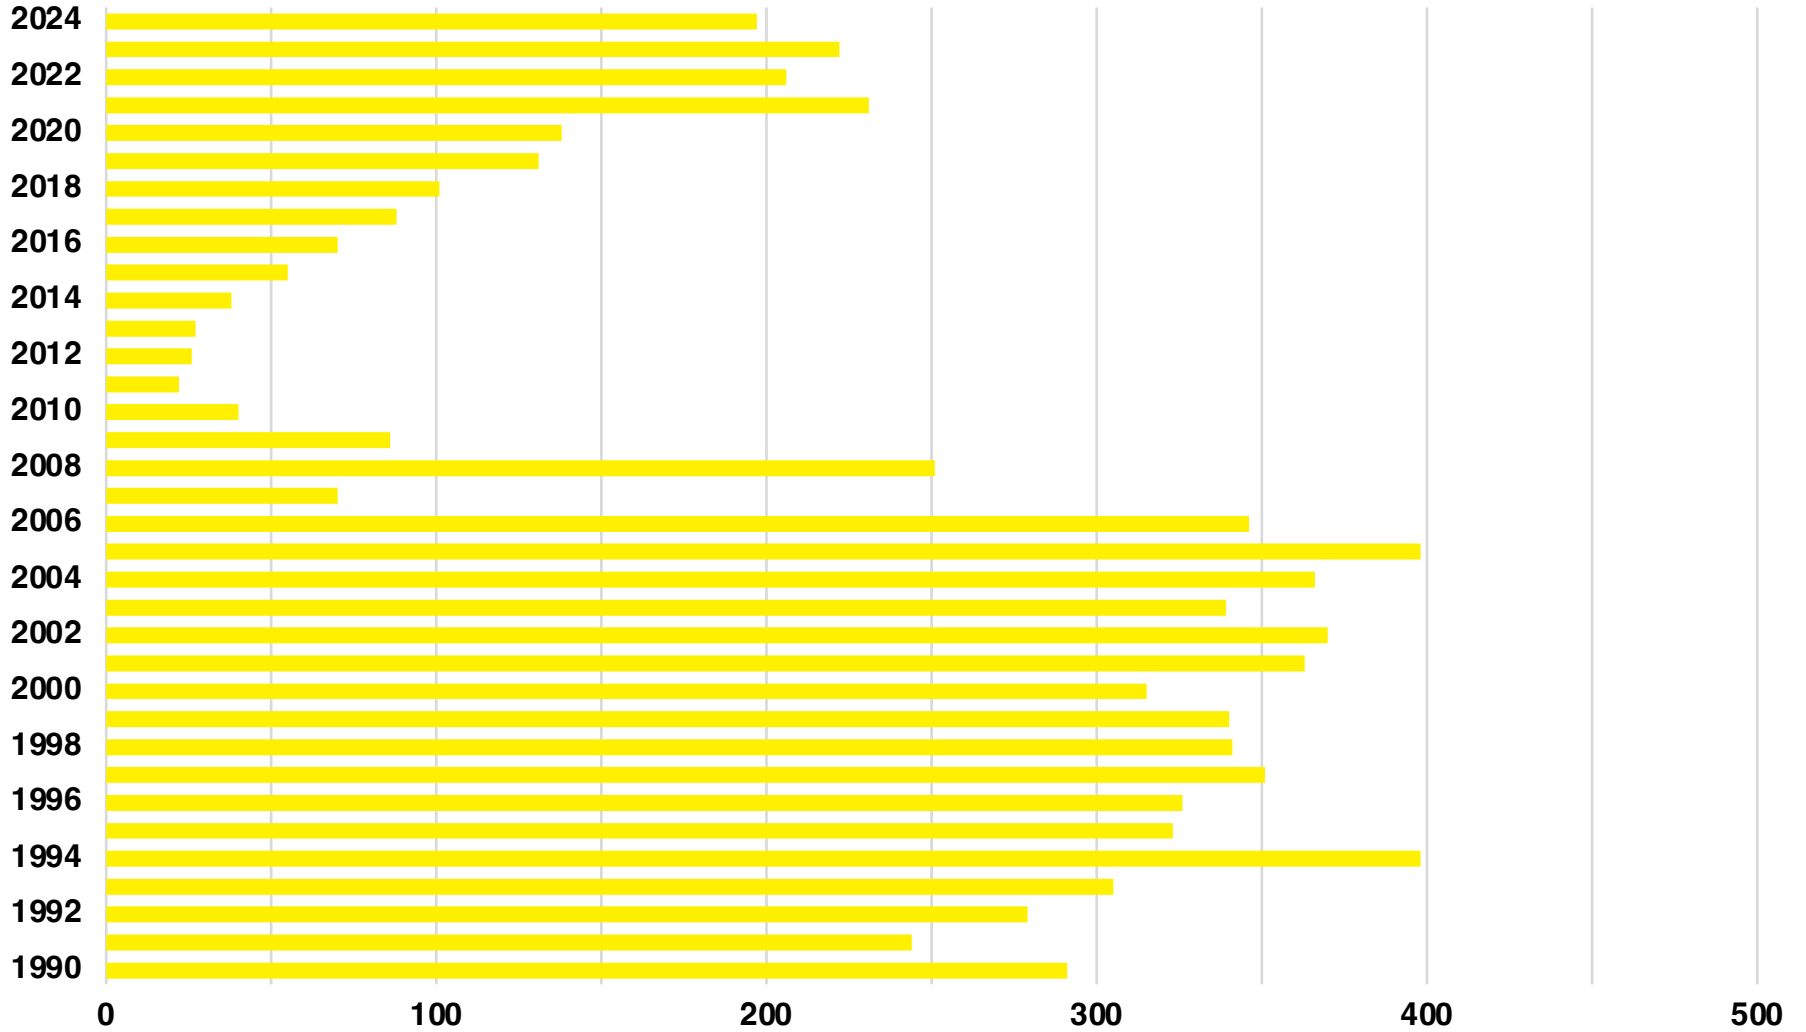

WHITE COUNTY

TOTAL BUILDING PERMITS