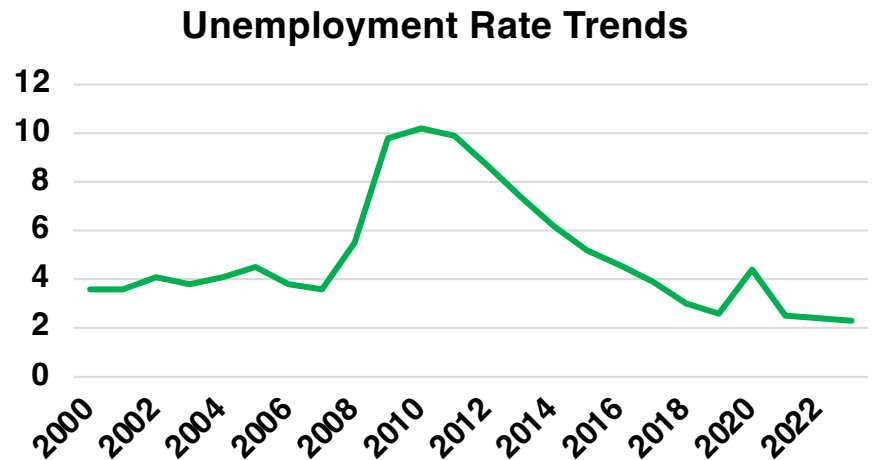

WHITE

WHITE COUNTY

EMPLOYMENT SNAPSHOT

- 17,499 RESIDENTS CURRENTLY EMPLOYED.
- 2023 UNEMPLOYMENT RATE: 2.3%
- NOV 2024 UNEMPLOYMENT RATE: 2.6%

WHITE COUNTY

HISTORICAL POPULATION

Source: US Census

WHITE COUNTY