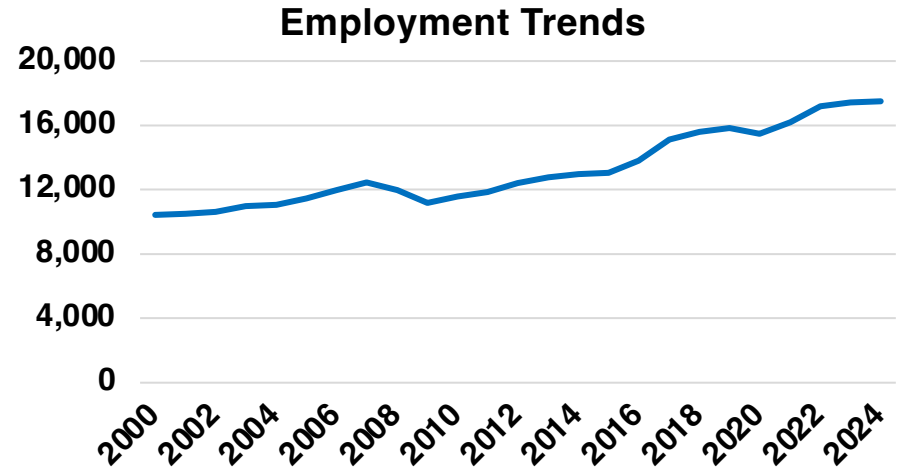

WHITE

WHITE COUNTY

EMPLOYMENT SNAPSHOT

- 17,499 RESIDENTS CURRENTLY EMPLOYED.
- 2023 UNEMPLOYMENT RATE: 2.3%
- NOV 2024 UNEMPLOYMENT RATE: 2.6%

WHITE COUNTY

HISTORICAL POPULATION

Source: US Census

WHITE COUNTY