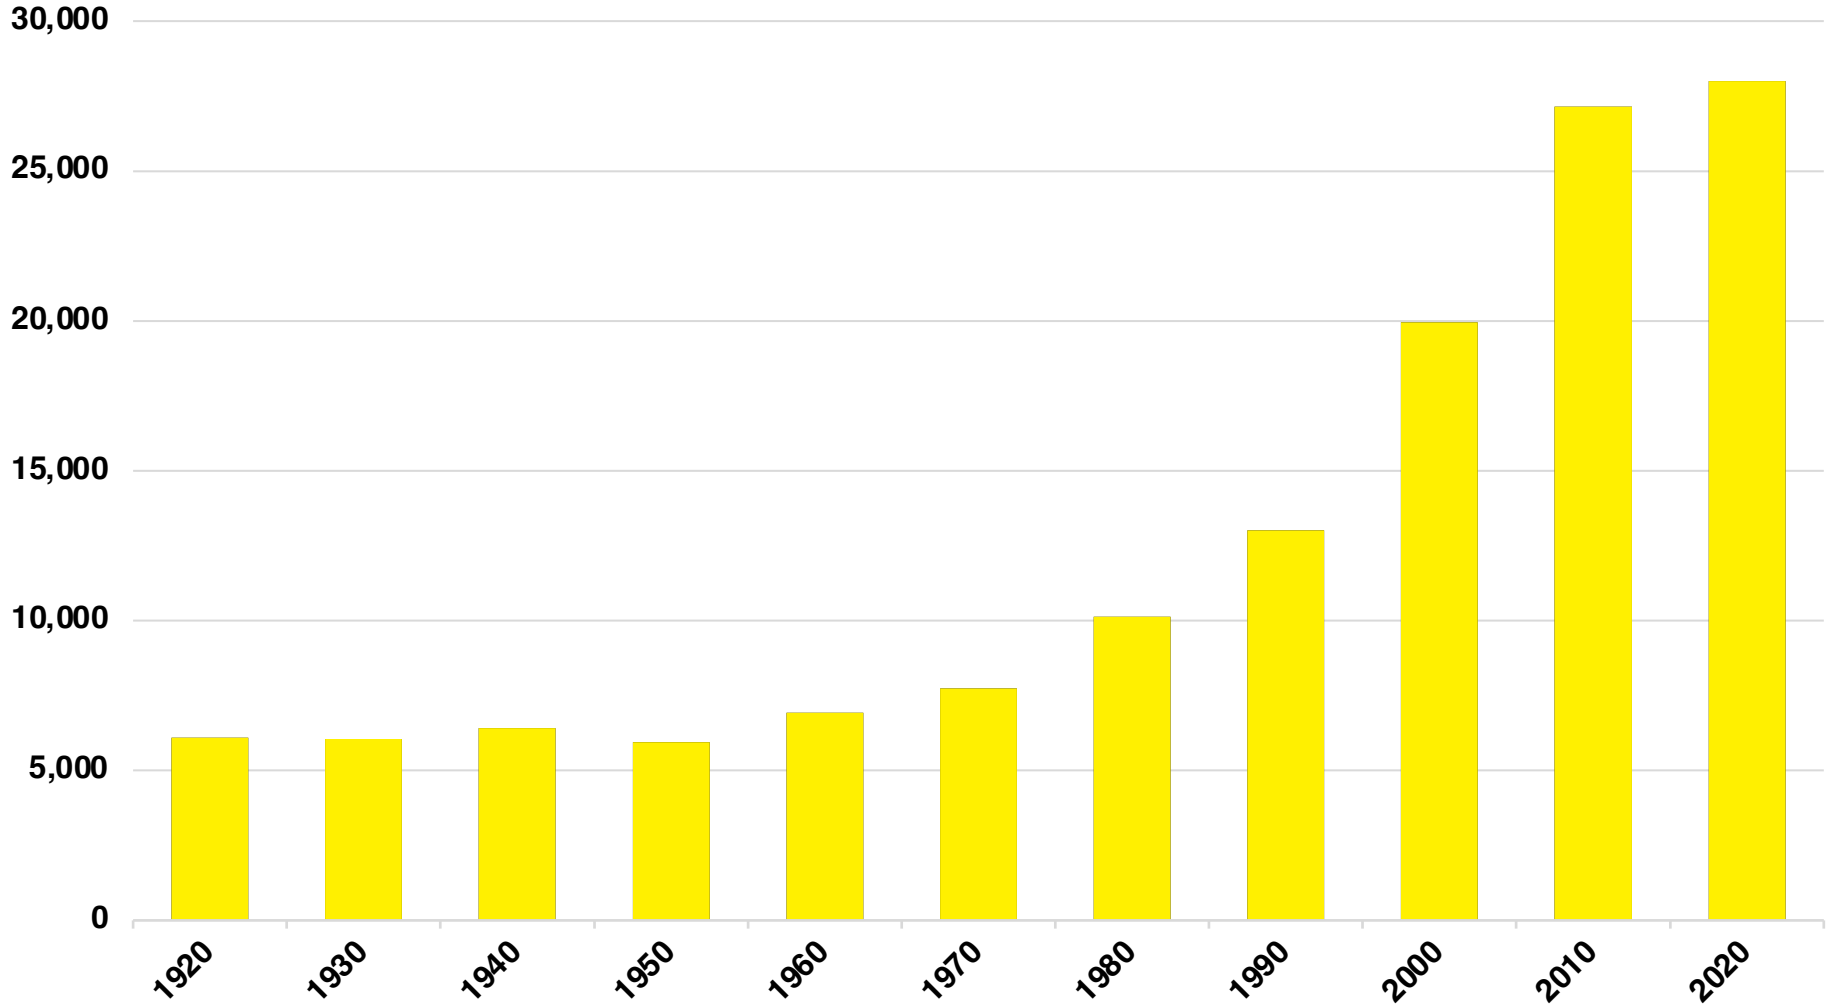

WHITE

WHITE COUNTY

EMPLOYMENT SNAPSHOT

- 17,499 RESIDENTS CURRENTLY EMPLOYED.
- 2023 UNEMPLOYMENT RATE: 2.3%
- NOV 2024 UNEMPLOYMENT RATE: 2.6%

WHITE COUNTY

HISTORICAL POPULATION

Source: US Census

WHITE COUNTY

2023 POPULATION BY AGE

WHITE COUNTY

TOTAL VS HISPANIC BIRTHS

WHITE COUNTY

HOME BUYING DISPARITY

WHITE COUNTY

SINGLE FAMILY HOME SALES

Source: GAMLIS