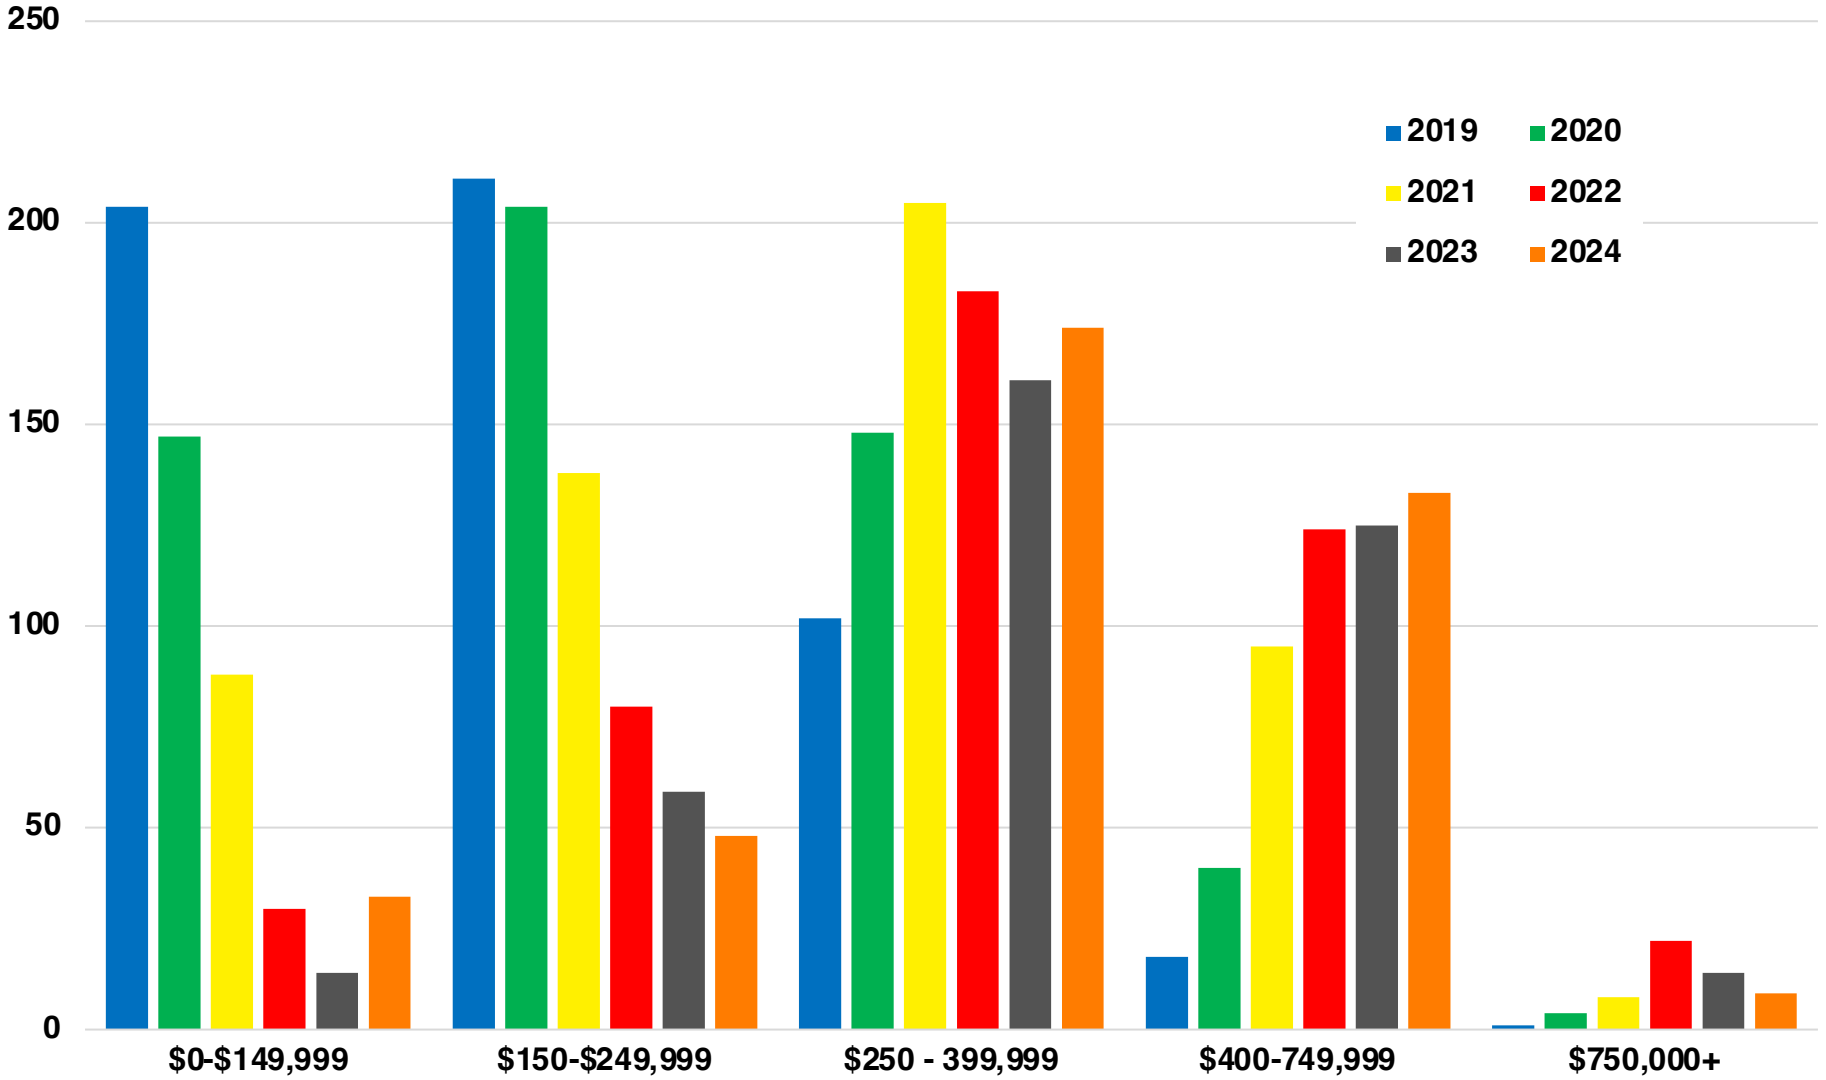

WHITE

WHITE COUNTY

EMPLOYMENT SNAPSHOT

- 17,499 RESIDENTS CURRENTLY EMPLOYED.
- 2023 UNEMPLOYMENT RATE: 2.3%
- NOV 2024 UNEMPLOYMENT RATE: 2.6%

WHITE COUNTY

HISTORICAL POPULATION

Source: US Census

WHITE COUNTY

2023 POPULATION BY AGE

WHITE COUNTY

TOTAL VS HISPANIC BIRTHS

WHITE COUNTY

HOME BUYING DISPARITY

WHITE COUNTY

SINGLE FAMILY HOME SALES

Source: GAMLIS