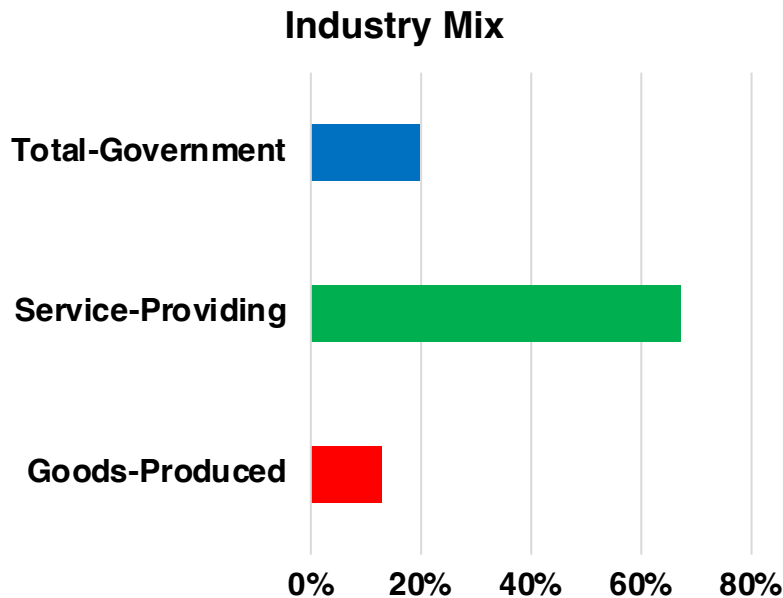

WHITE

WHITE COUNTY

EMPLOYMENT SNAPSHOT

- 17,499 RESIDENTS CURRENTLY EMPLOYED.
- 2023 UNEMPLOYMENT RATE: 2.3%
- NOV 2024 UNEMPLOYMENT RATE: 2.6%

WHITE COUNTY

HISTORICAL POPULATION

Source: US Census

WHITE COUNTY