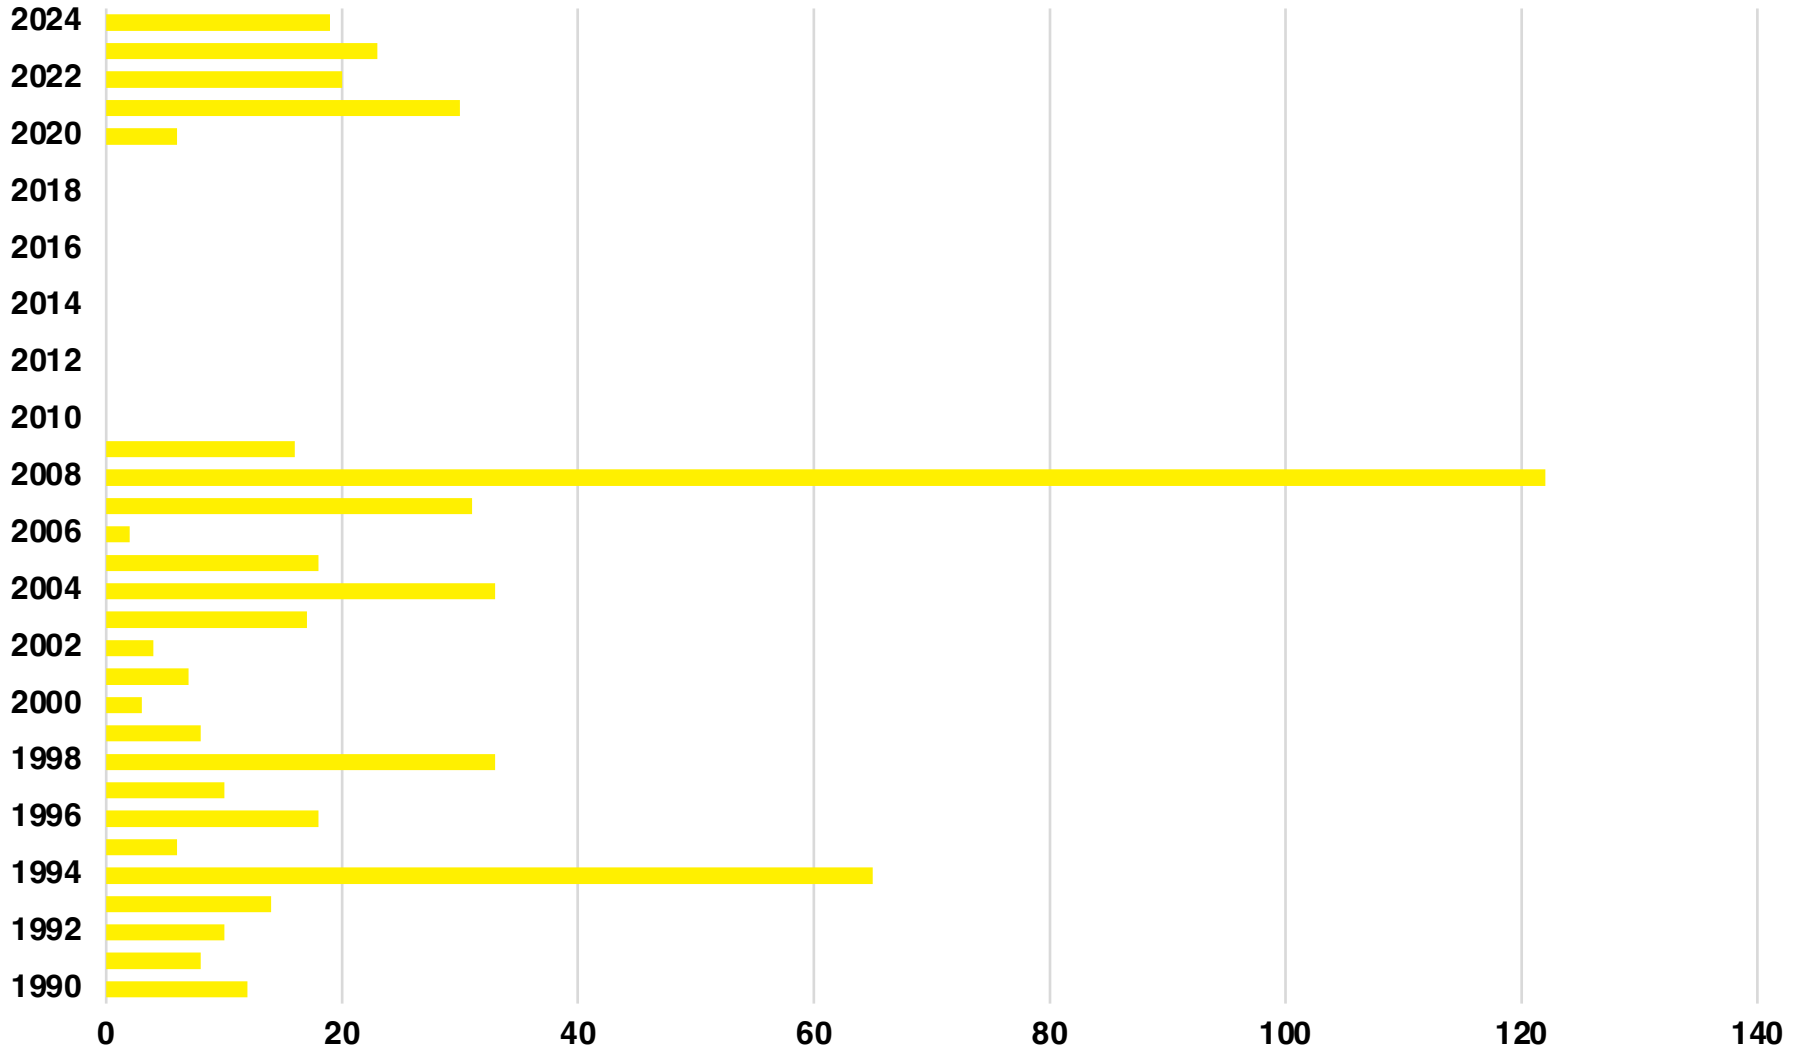

WHITE COUNTY

MULTI FAMILY BUIDING PERMITS