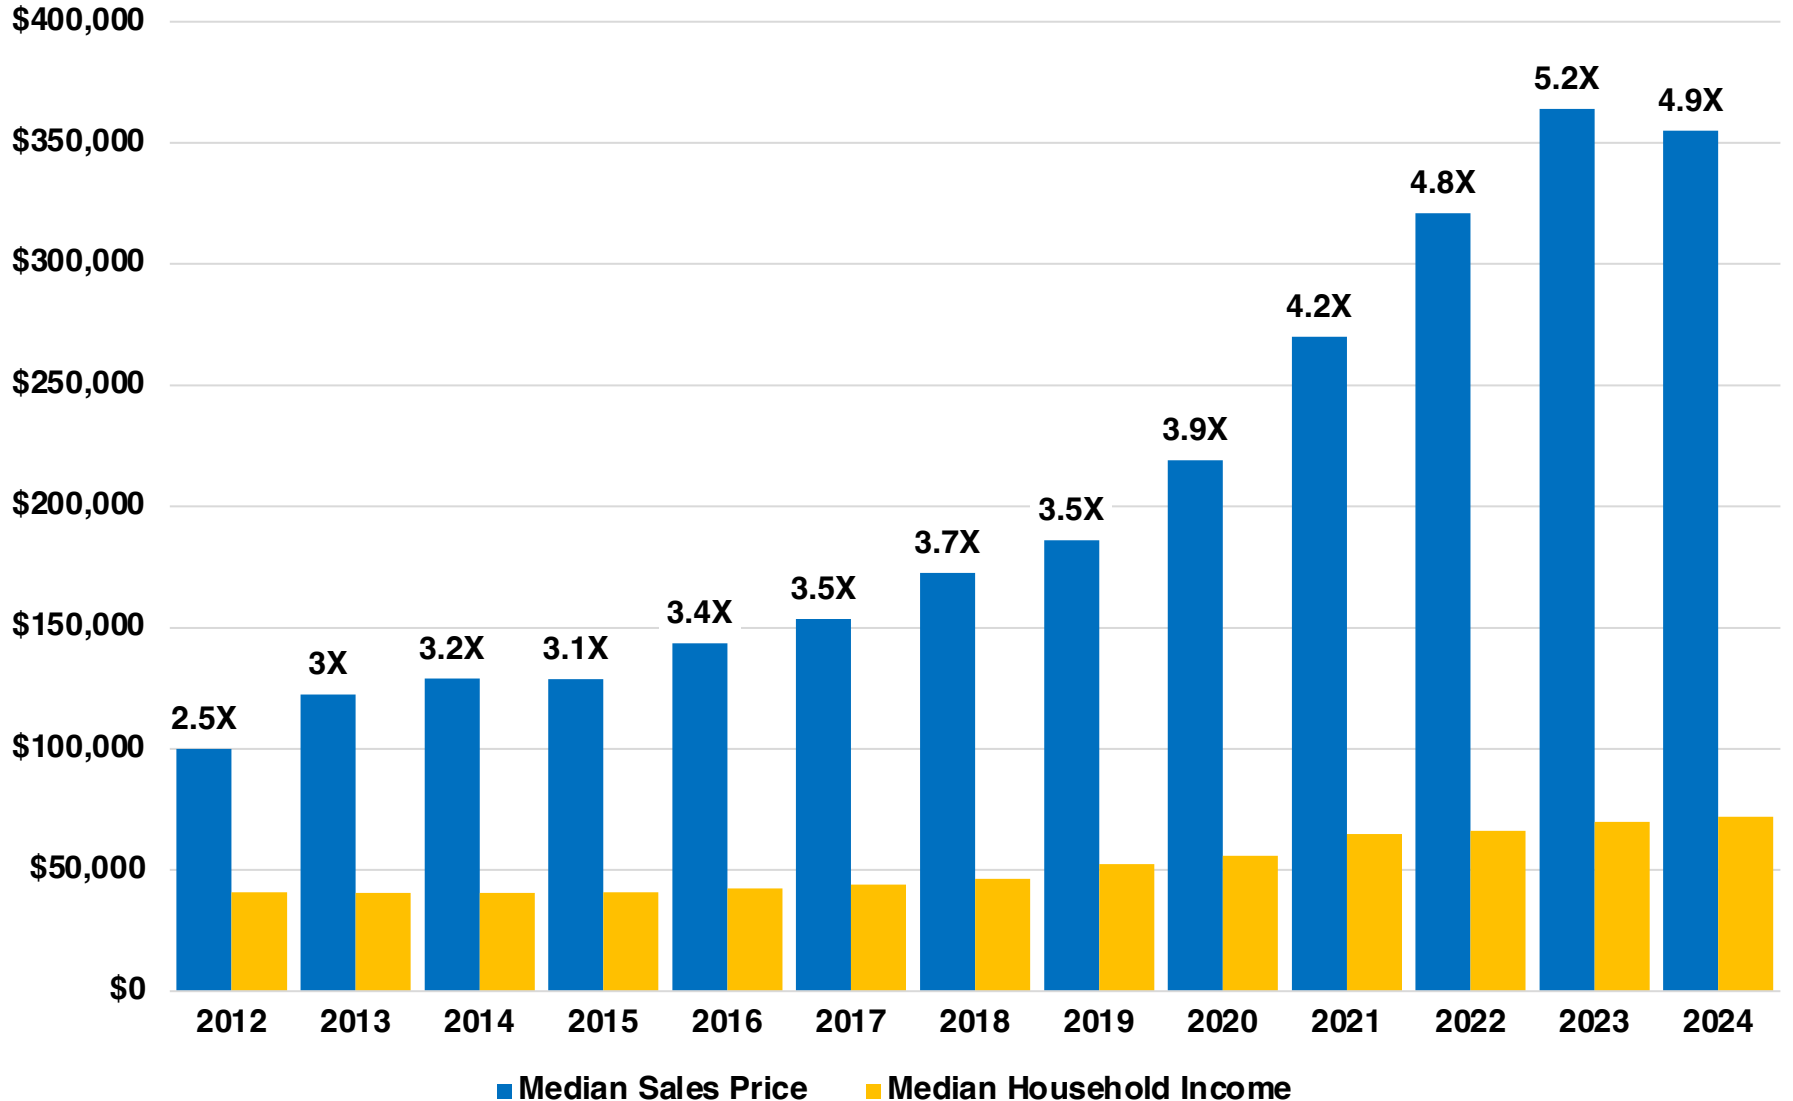

WHITE

WHITE COUNTY

EMPLOYMENT SNAPSHOT

- 17,499 RESIDENTS CURRENTLY EMPLOYED.
- 2023 UNEMPLOYMENT RATE: 2.3%
- NOV 2024 UNEMPLOYMENT RATE: 2.6%

WHITE COUNTY

HISTORICAL POPULATION

Source: US Census

WHITE COUNTY

2023 POPULATION BY AGE

WHITE COUNTY

TOTAL VS HISPANIC BIRTHS

WHITE COUNTY

HOME BUYING DISPARITY

WHITE COUNTY

SINGLE FAMILY HOME SALES

Source: GAMLIS