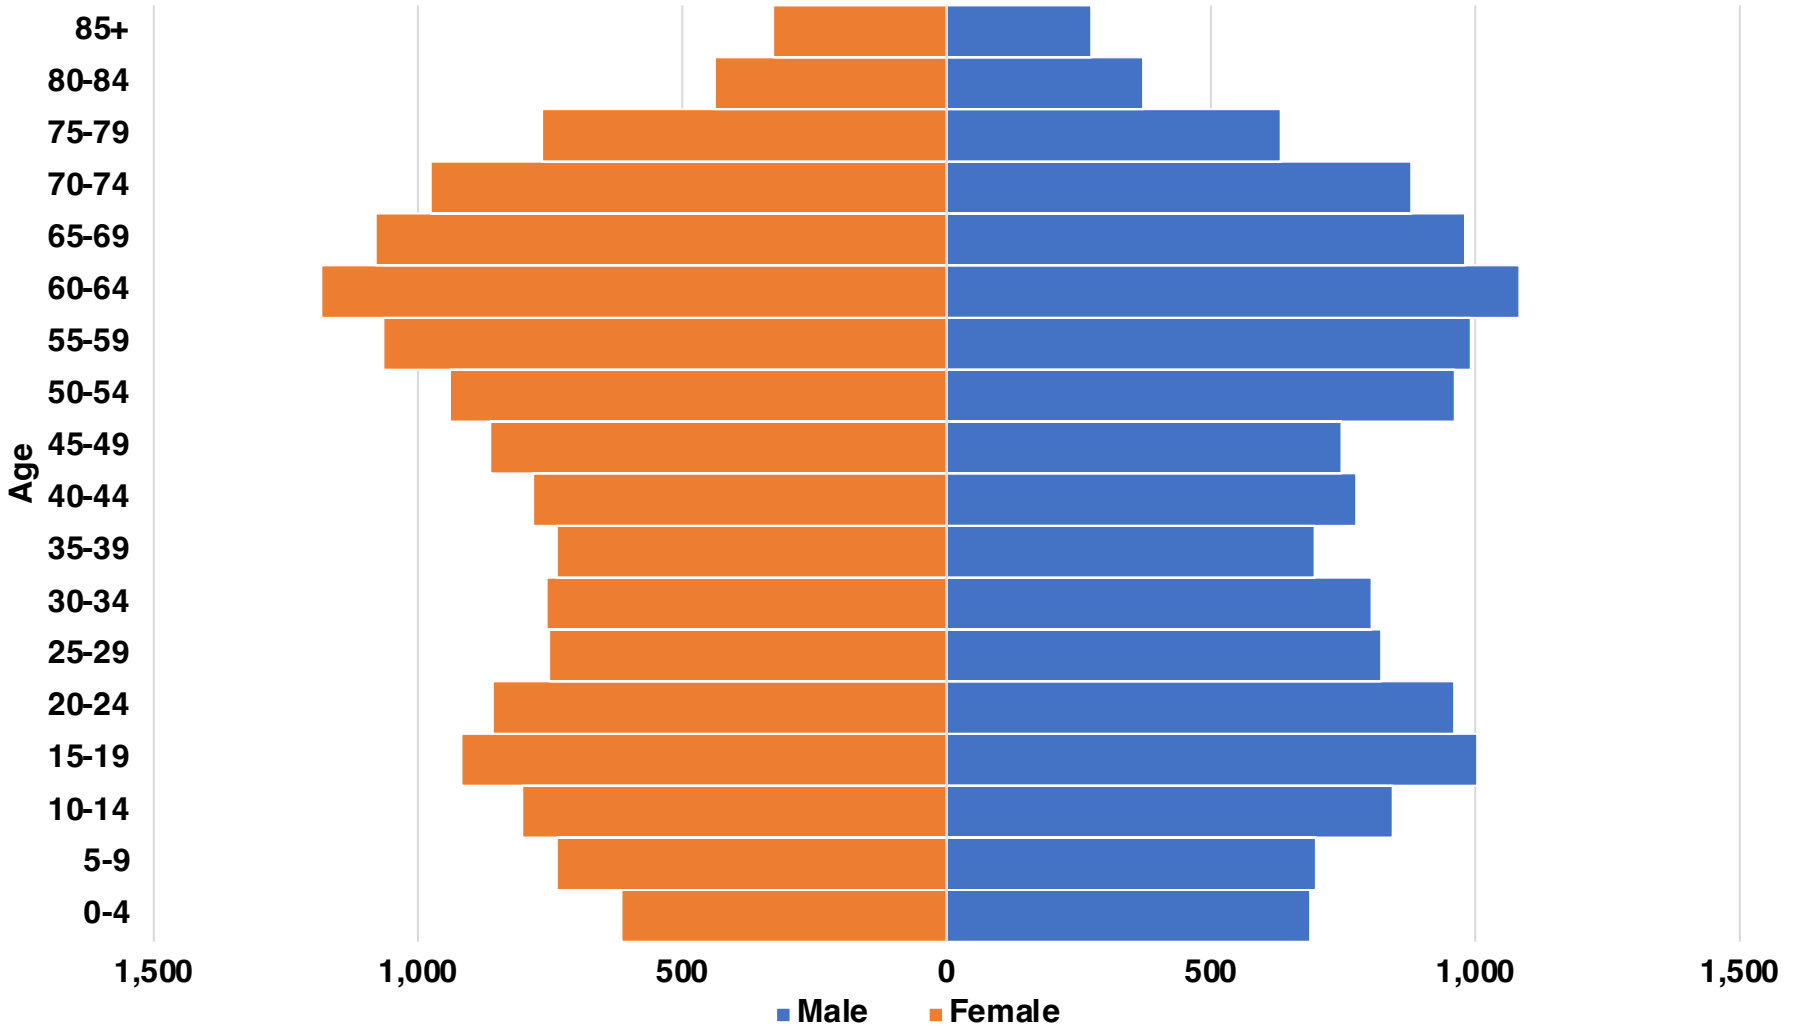

WHITE COUNTY

2023 POPULATION BY AGE