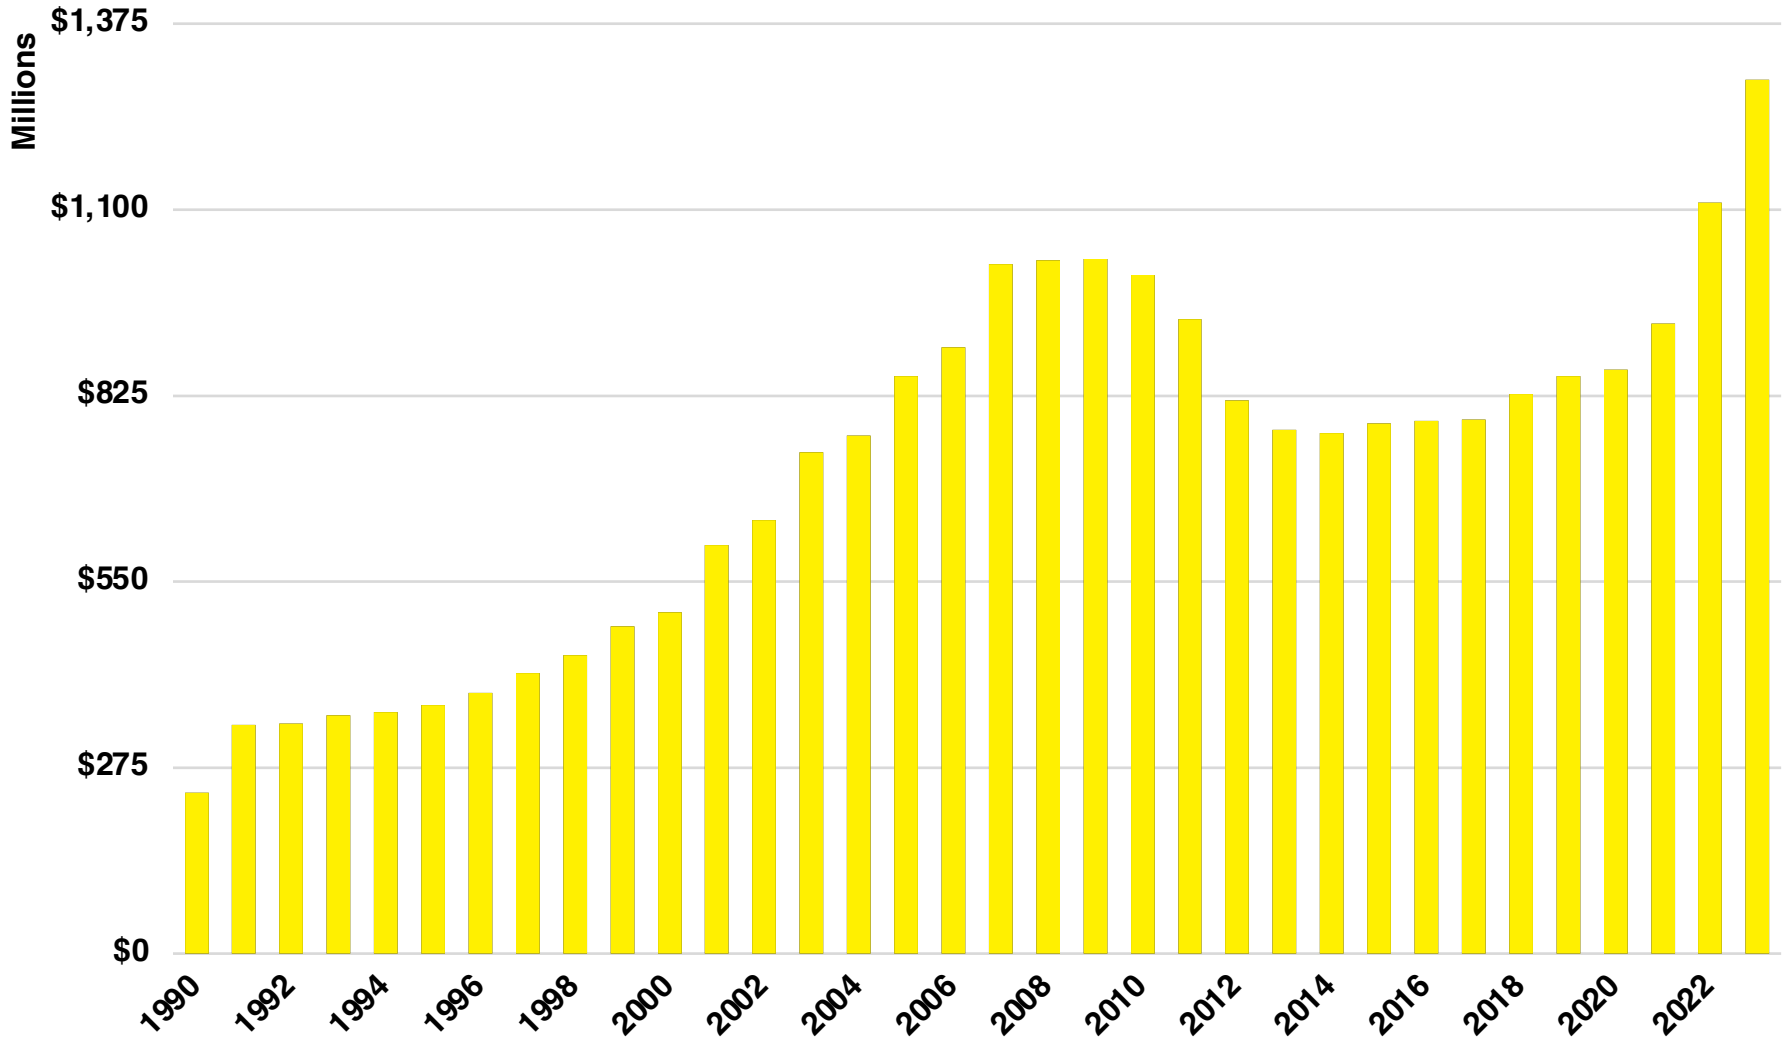

WHITE COUNTY

TAX DIGEST TOTAL ASSESSED VALUE 40%

Source: Dept of Revenue Consolidated Tax Digest