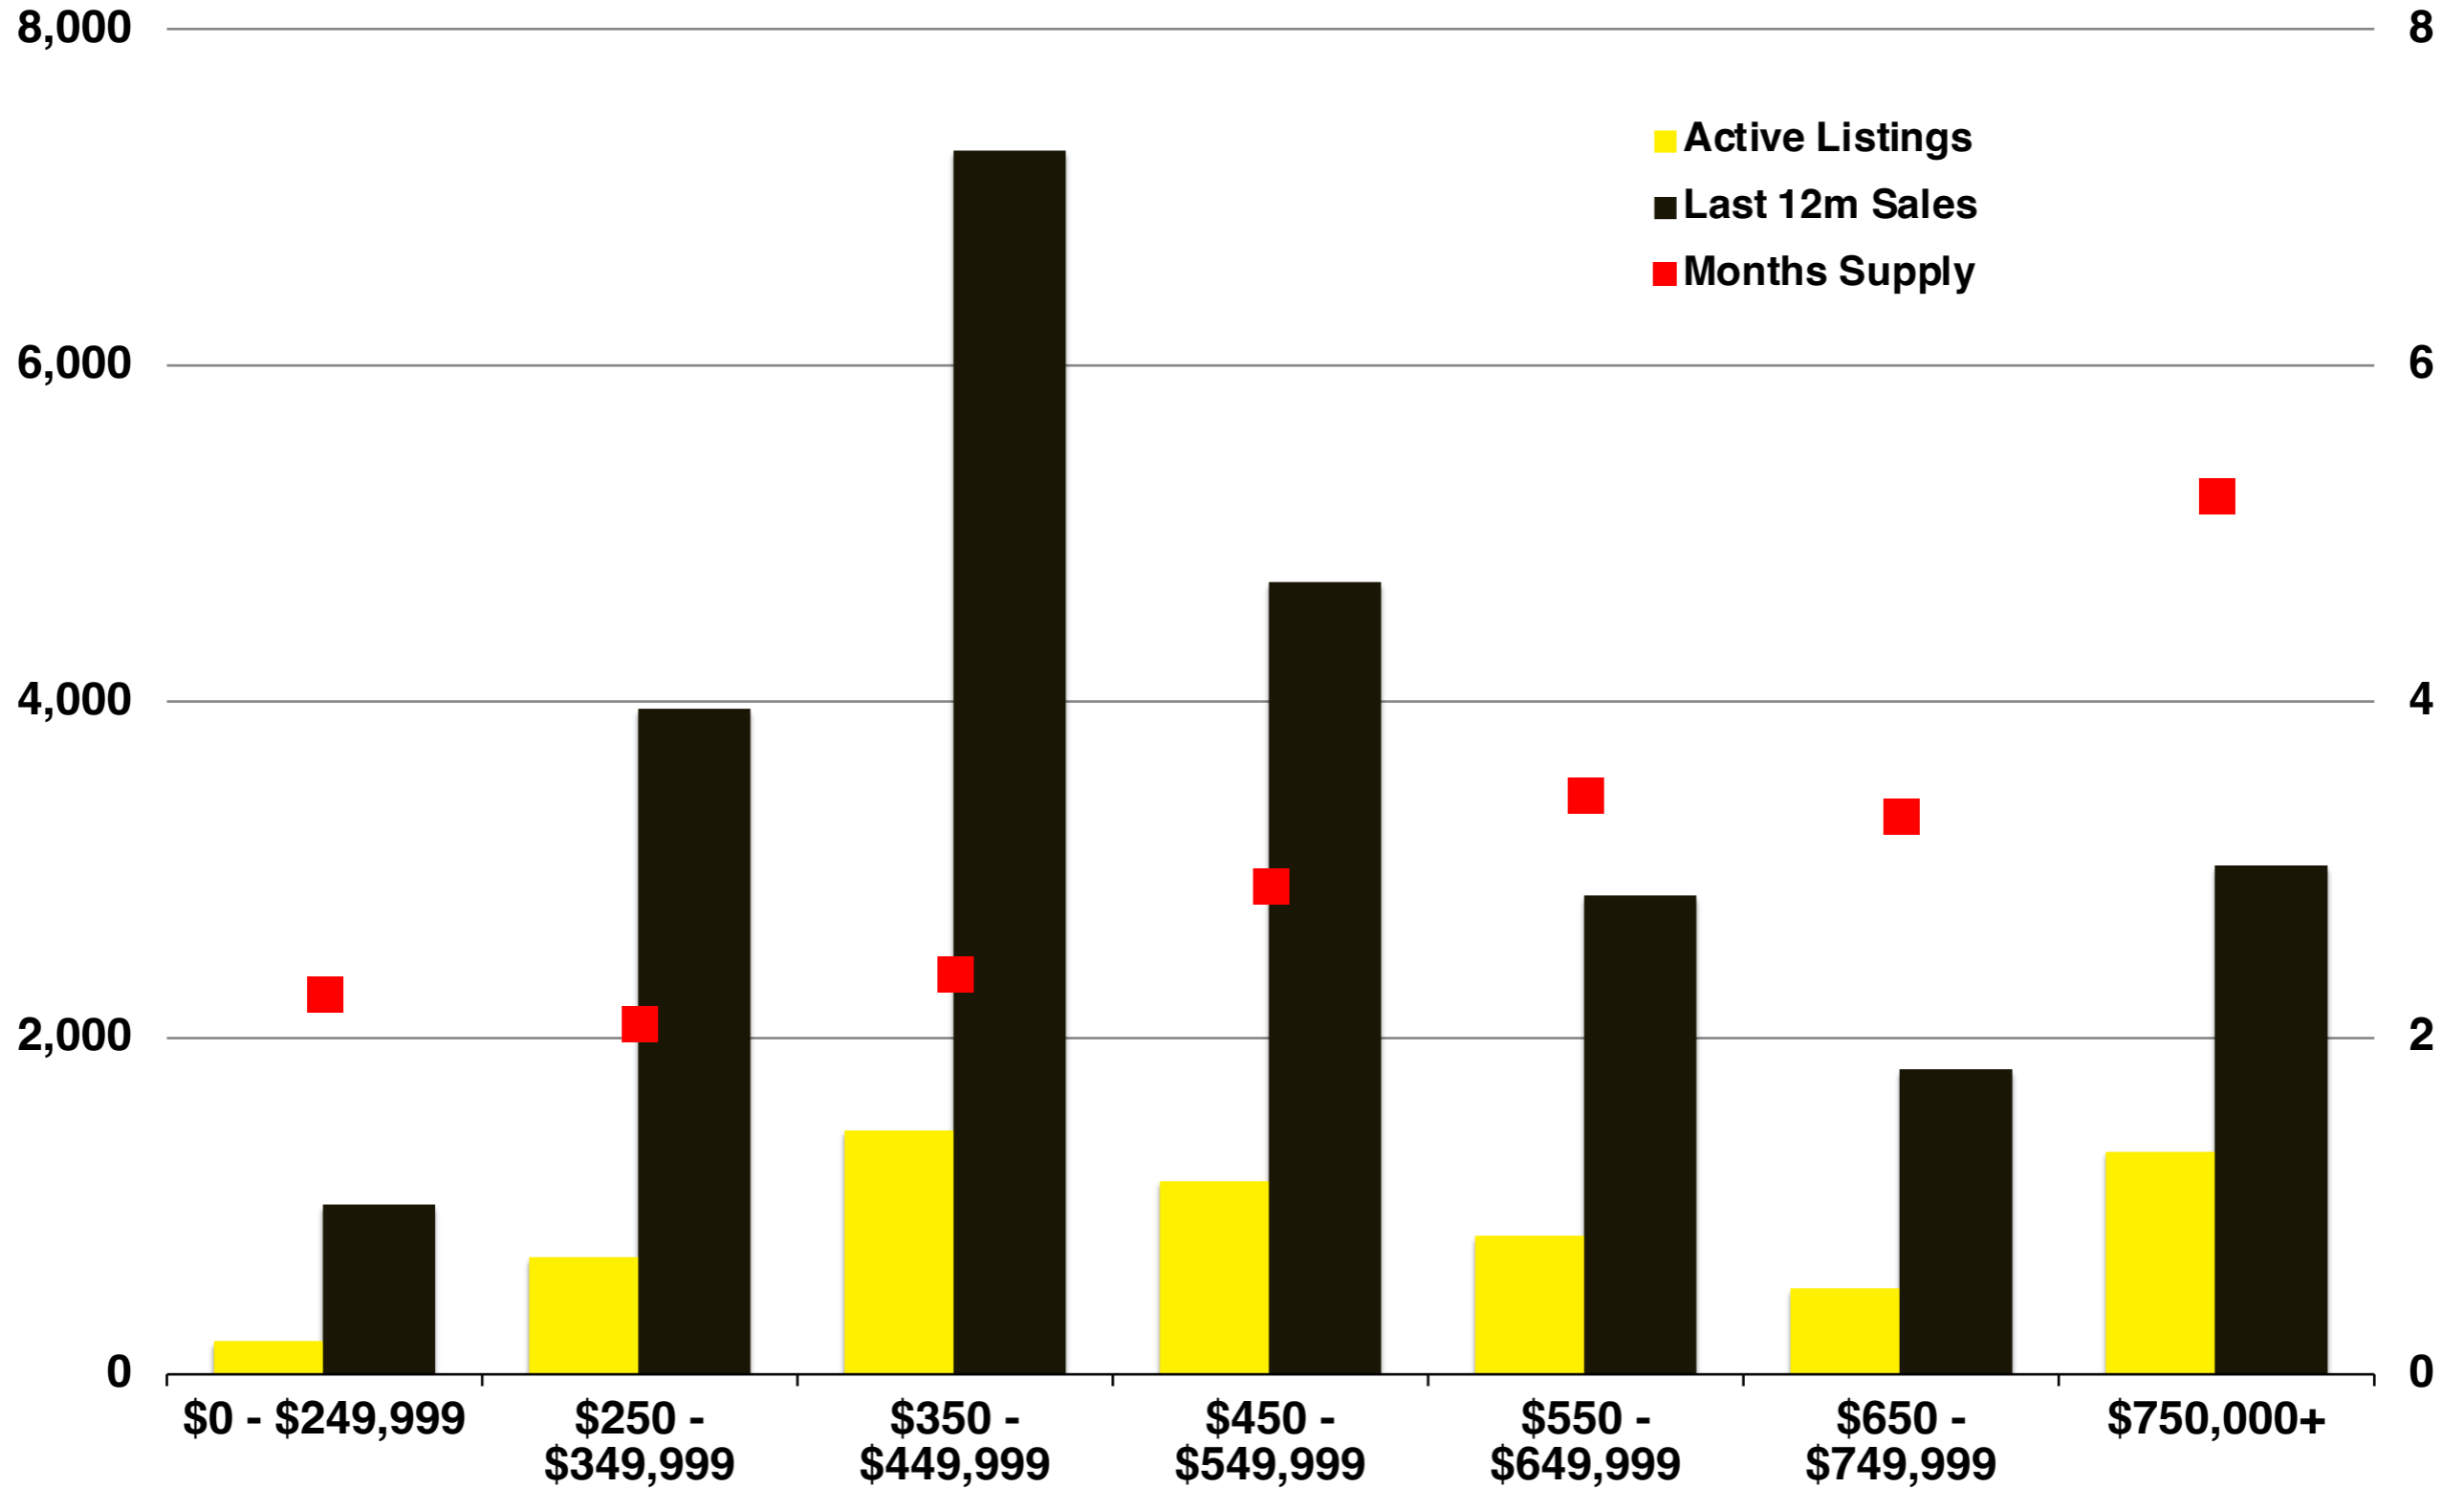

N INDICATORS

February 2025

NORTH GEORGIA

February 2025

N'dicators is a monthly publication of The Norton Agency with data from FMLS and GAMLs sources that we deem reliable. For more information contact info@gonorton.com Copyright Norton Native Intelligence 2025.

Banks County - February 2025

Barrow County - February 2025

Cherokee County - February 2025

Dawson County - February 2025

Forsyth County - February 2025

Franklin County - February 2025

Gwinnett County - February 2025

Habersham County - February 2025

Hall County - February 2025

Jackson County - February 2025

Lumpkin County - February 2025

Pickens County - February 2025

Rabun County - February 2025

Stephens County - February 2025