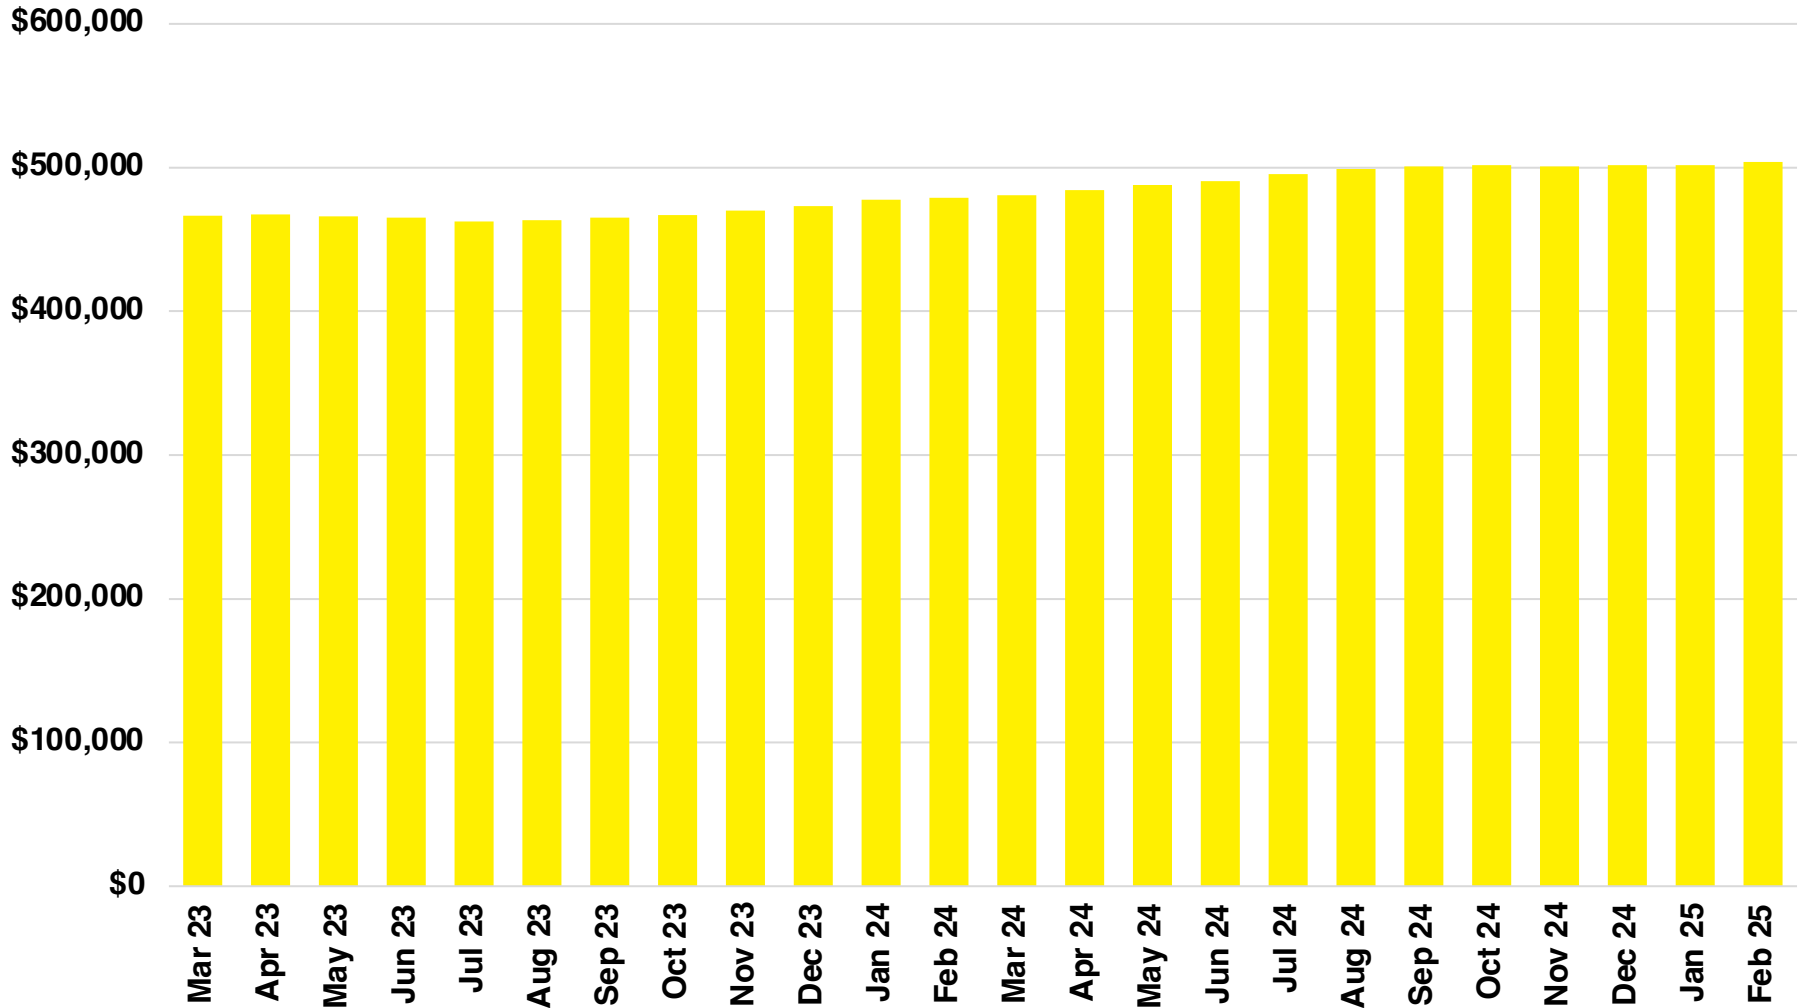

GWINNETT COUNTY

QUICK N'DICATORS FEBRUARY 2025

GWINNETT COUNTY

SALES VOLUME VS SUPPLY

GWINNETT COUNTY

AVERAGE SALES PRICE

GWINNETT COUNTY INVENTORY MONTHS OF SUPPLY

GWINNETT COUNTY