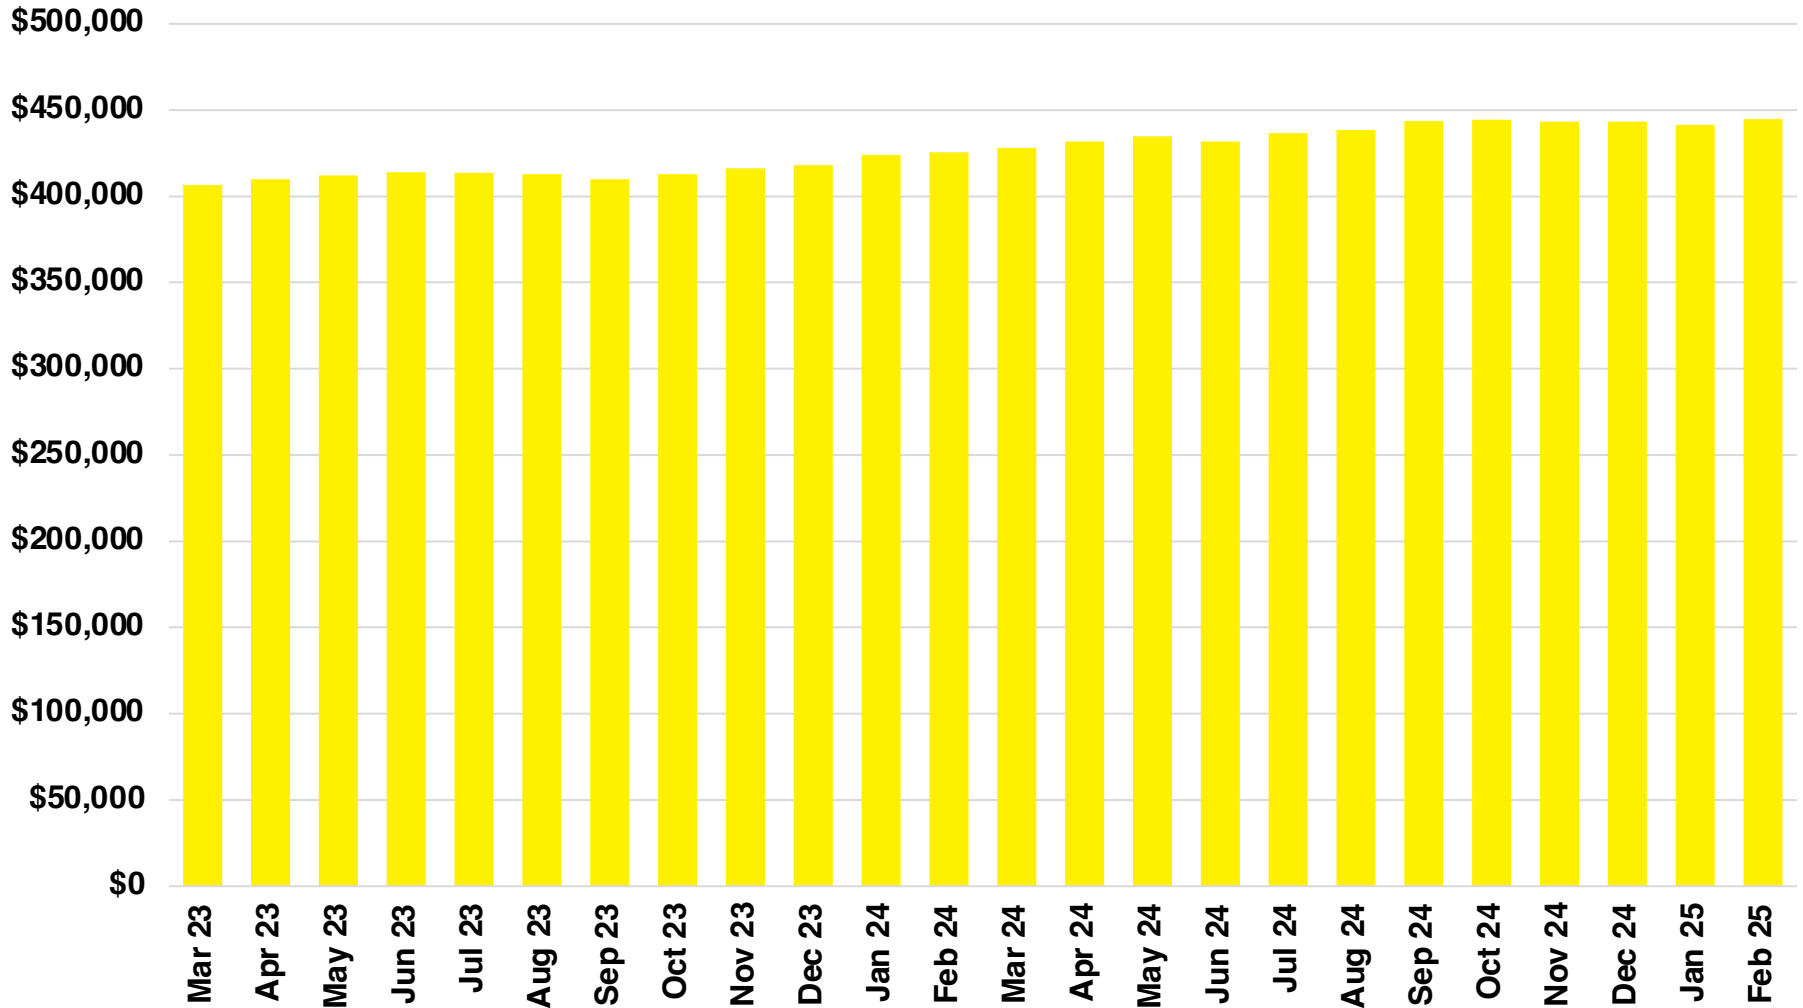

WALTON COUNTY

QUICK N'DICATORS FEBRUARY 2025

WALTON COUNTY

SALES VOLUME VS SUPPLY

WALTON COUNTY

AVERAGE SALES PRICE

WALTON COUNTY INVENTORY MONTHS OF SUPPLY

WALTON COUNTY SINGLE FAMILY HOME SALES