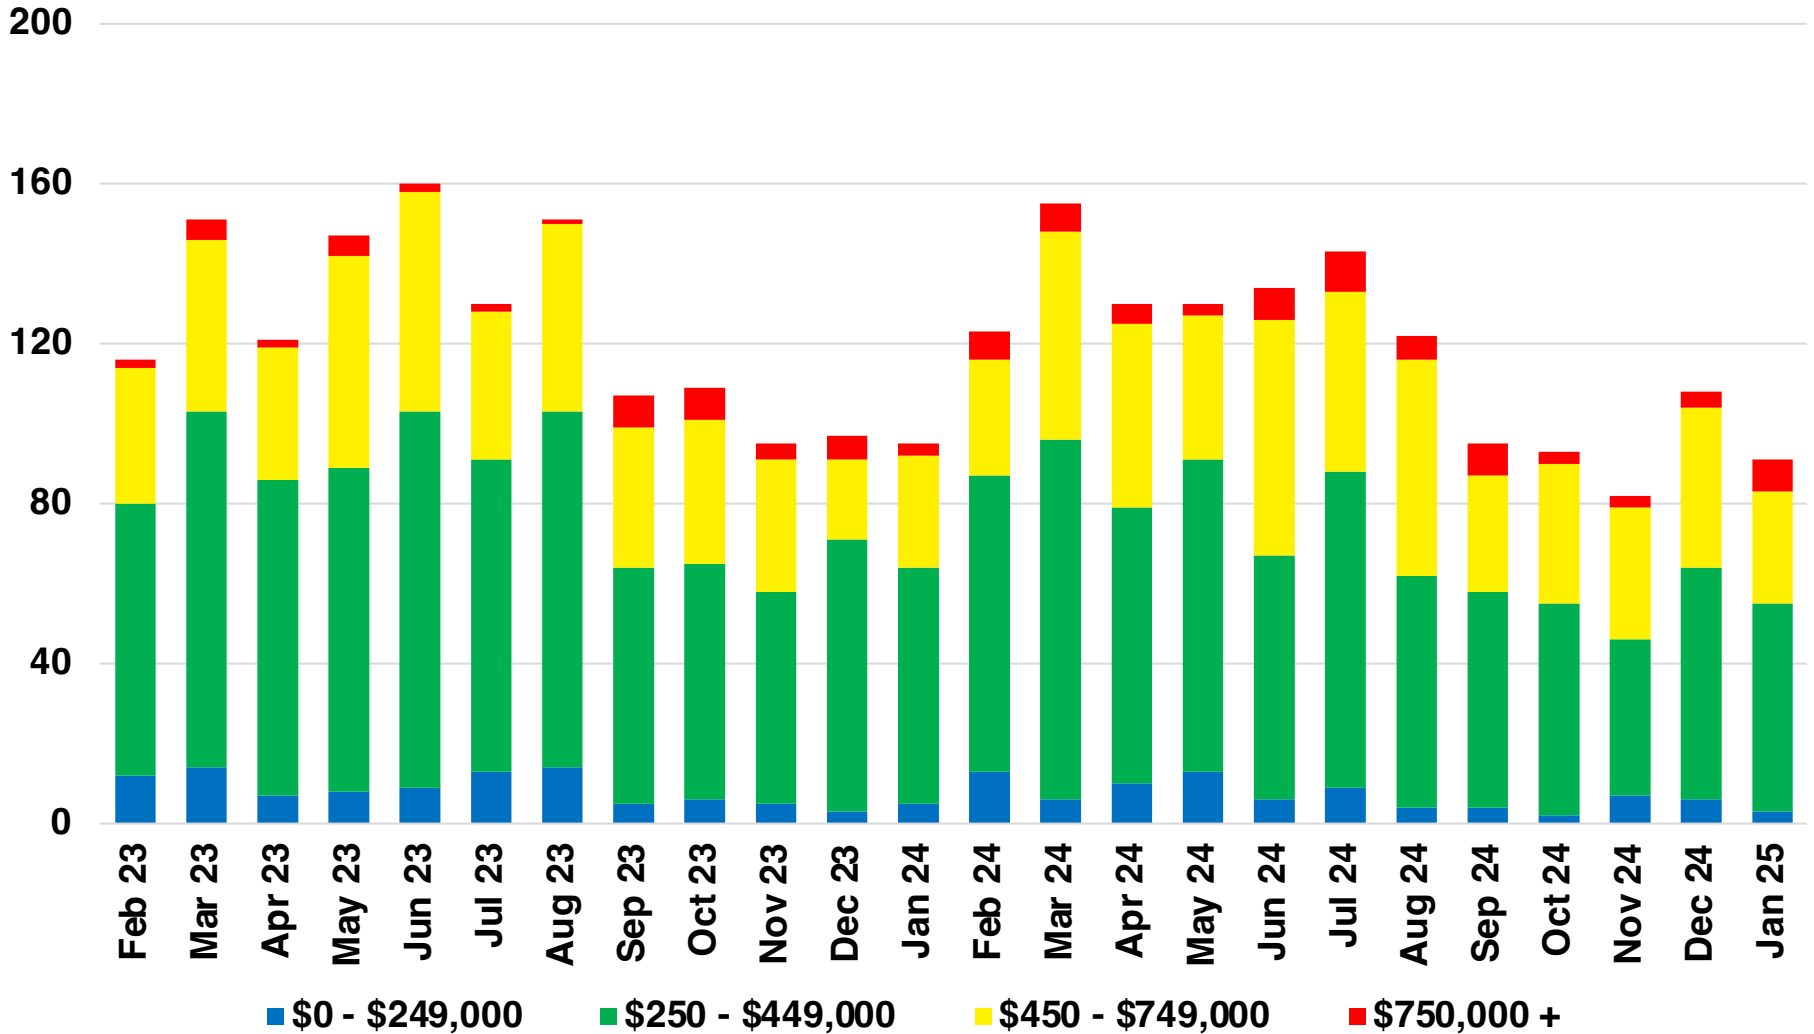

WALTON COUNTY

QUICK N'DICATORS FEBRUARY 2025

WALTON COUNTY

SALES VOLUME VS SUPPLY

WALTON COUNTY

AVERAGE SALES PRICE

WALTON COUNTY INVENTORY MONTHS OF SUPPLY

WALTON COUNTY SINGLE FAMILY HOME SALES

WALTON COUNTY SINGLE FAMILY HOME INVENTORY