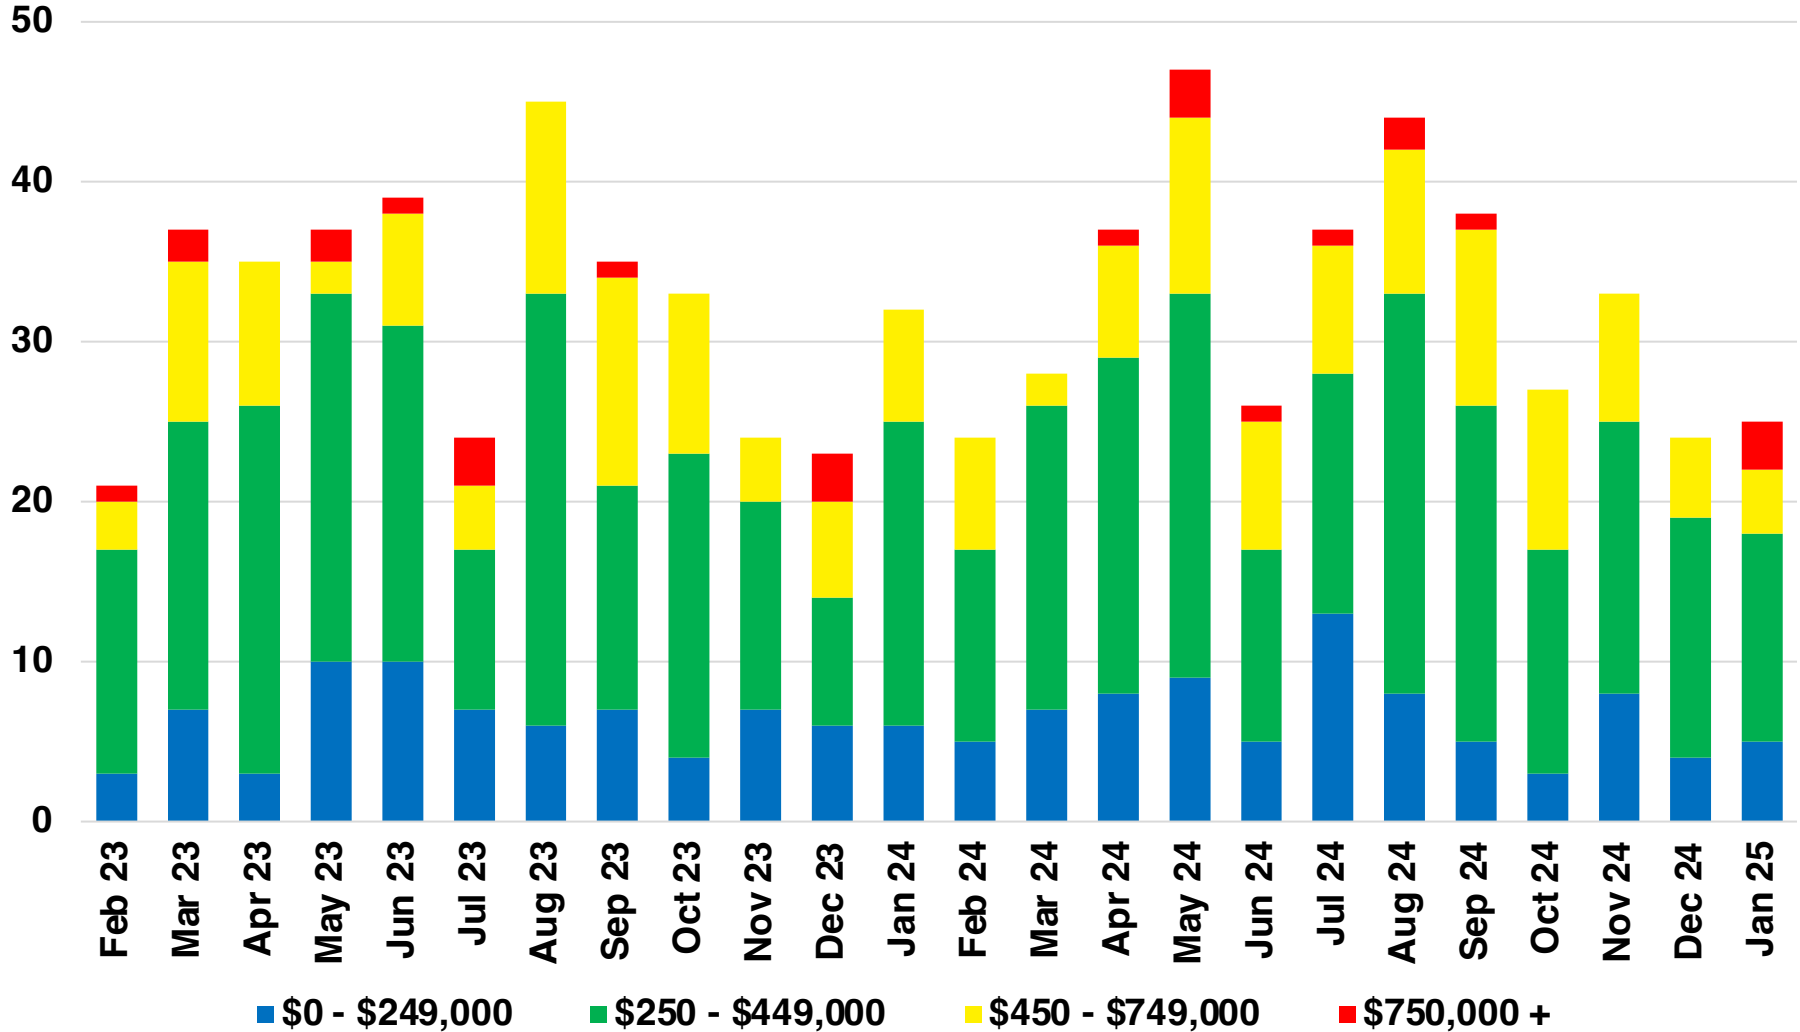

WHITE COUNTY

QUICK N'DICATORS FEBRUARY 2025

WHITE COUNTY SALES VOLUME VS SUPPLY

WHITE COUNTY

AVERAGE SALES PRICE

WHITE COUNTY INVENTORY MONTHS OF SUPPLY

WHITE COUNTY SINGLE FAMILY HOME SALES

WHITE COUNTY SINGLE FAMILY HOME INVENTORY