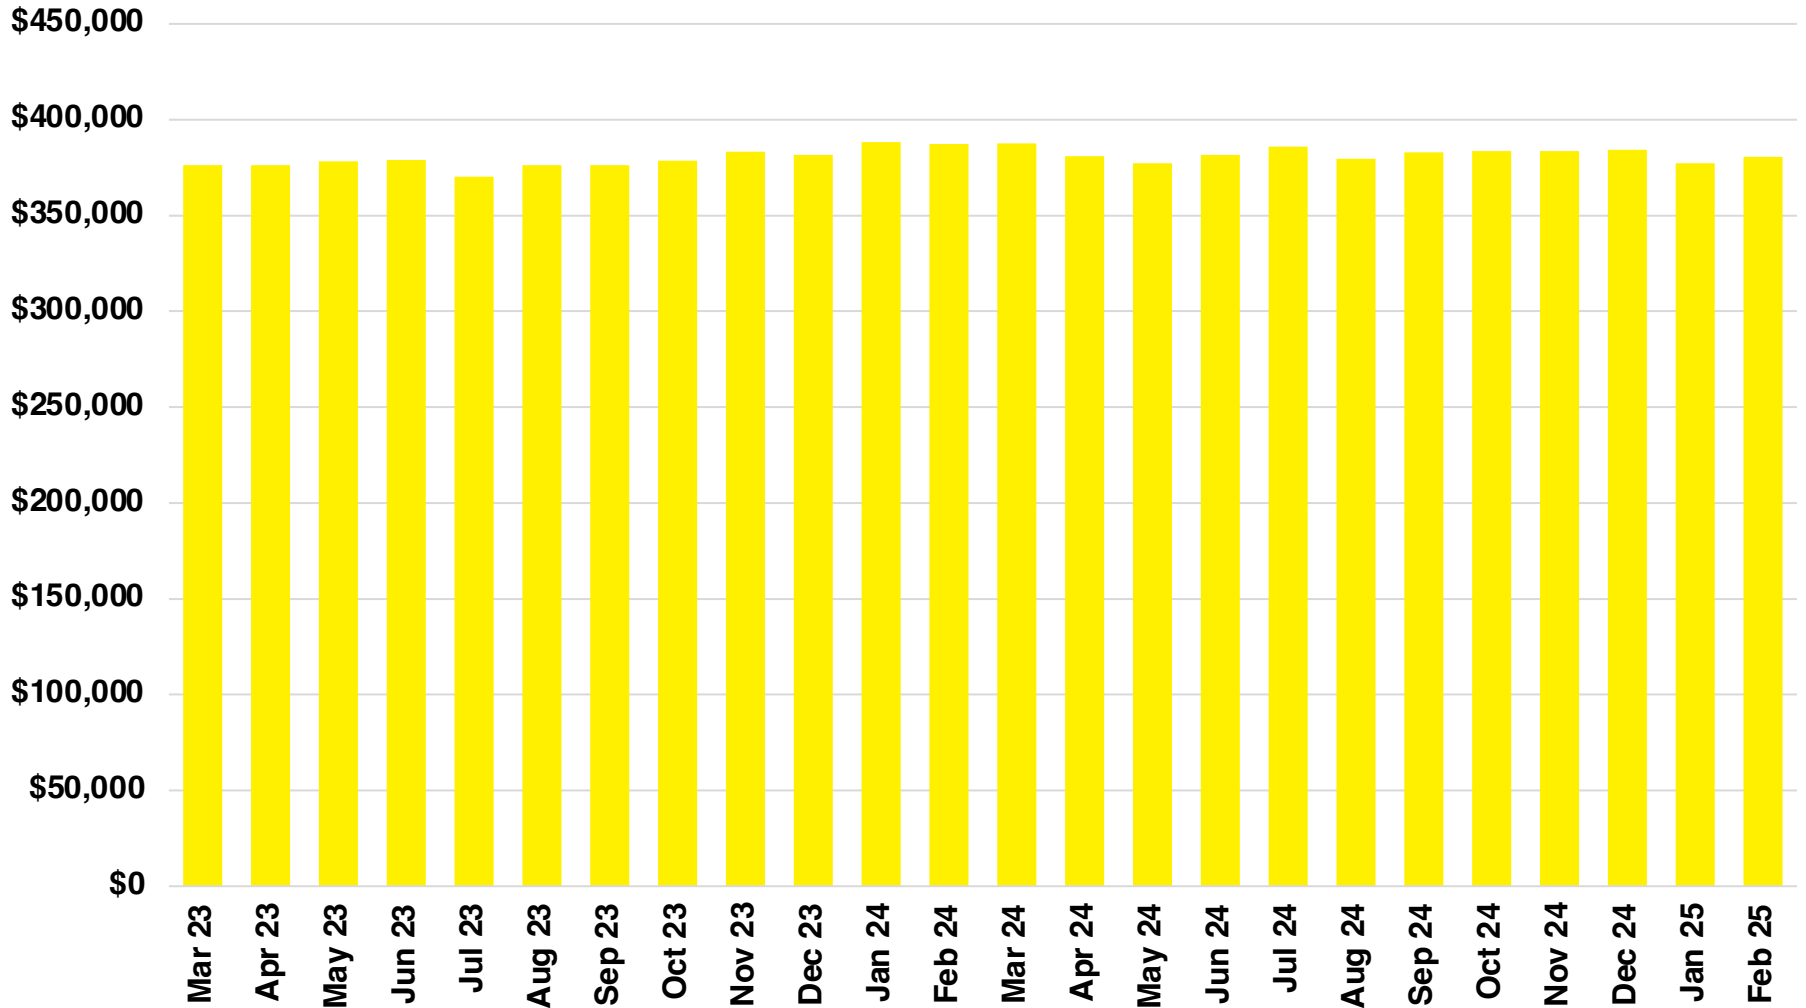

WHITE COUNTY

QUICK N'DICATORS FEBRUARY 2025

WHITE COUNTY SALES VOLUME VS SUPPLY

WHITE COUNTY

AVERAGE SALES PRICE

WHITE COUNTY INVENTORY MONTHS OF SUPPLY

WHITE COUNTY SINGLE FAMILY HOME SALES

WHITE COUNTY SINGLE FAMILY HOME INVENTORY