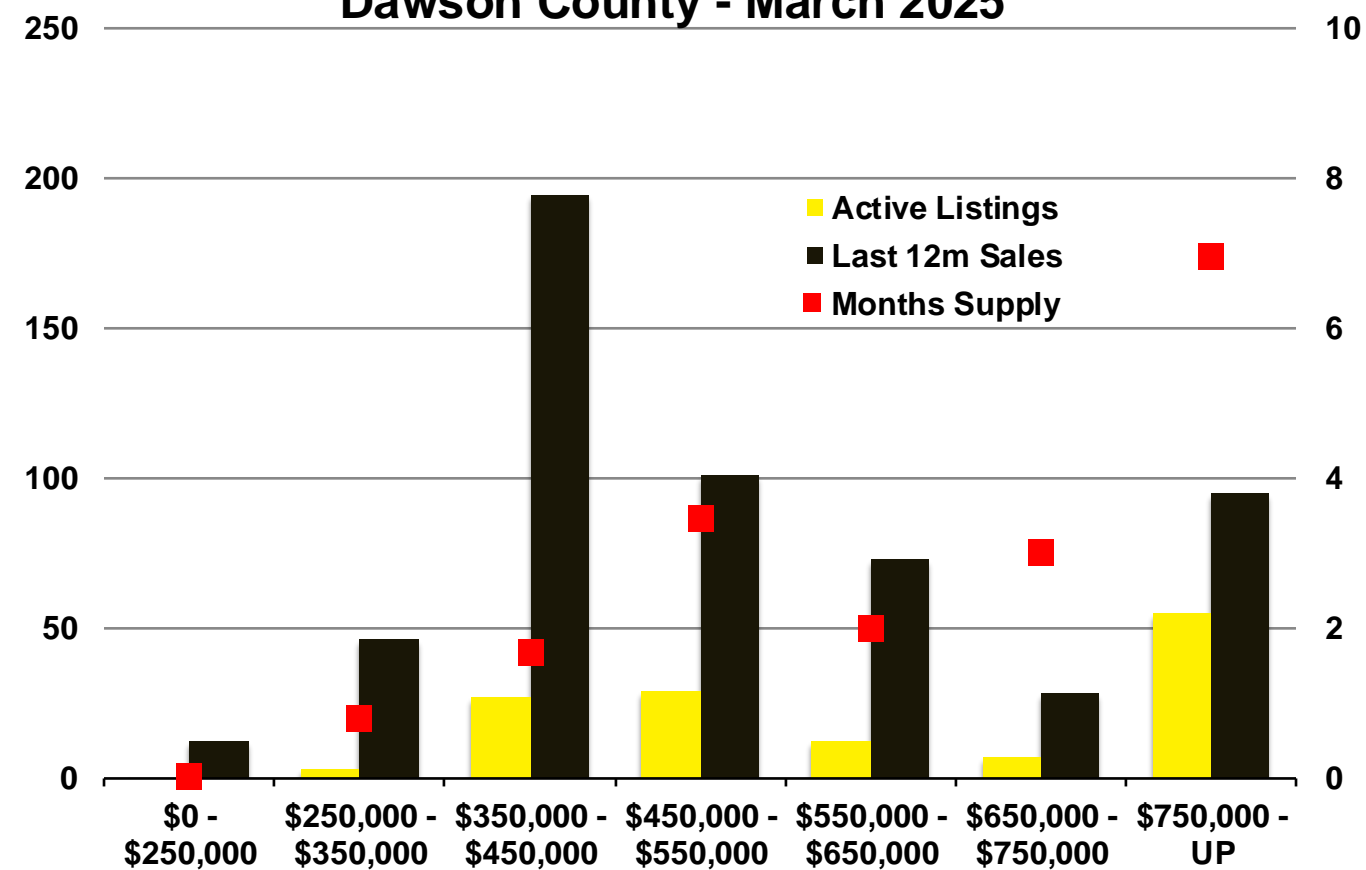

Banks County - March 2025

Barrow County - March 2025

Cherokee County - March 2025

Dawson County - March 2025

N'dicators is a monthly publication of The Norton Agency with data from FMLS and GAMLS sources that we deem reliable. For more information contact info@gonorton.com Copyright Norton Native Intelligence 2025.

Forsyth County - March 2025

Franklin County - March 2025

Gwinnett County - March 2025

Habersham County - March 2025

Hall County - March 2025

Jackson County - March 2025

Lumpkin County - March 2025

Pickens County - March 2025

Rabun County - March 2025

Stephens County - March 2025

Walton County - March 2025

White County - March 2025