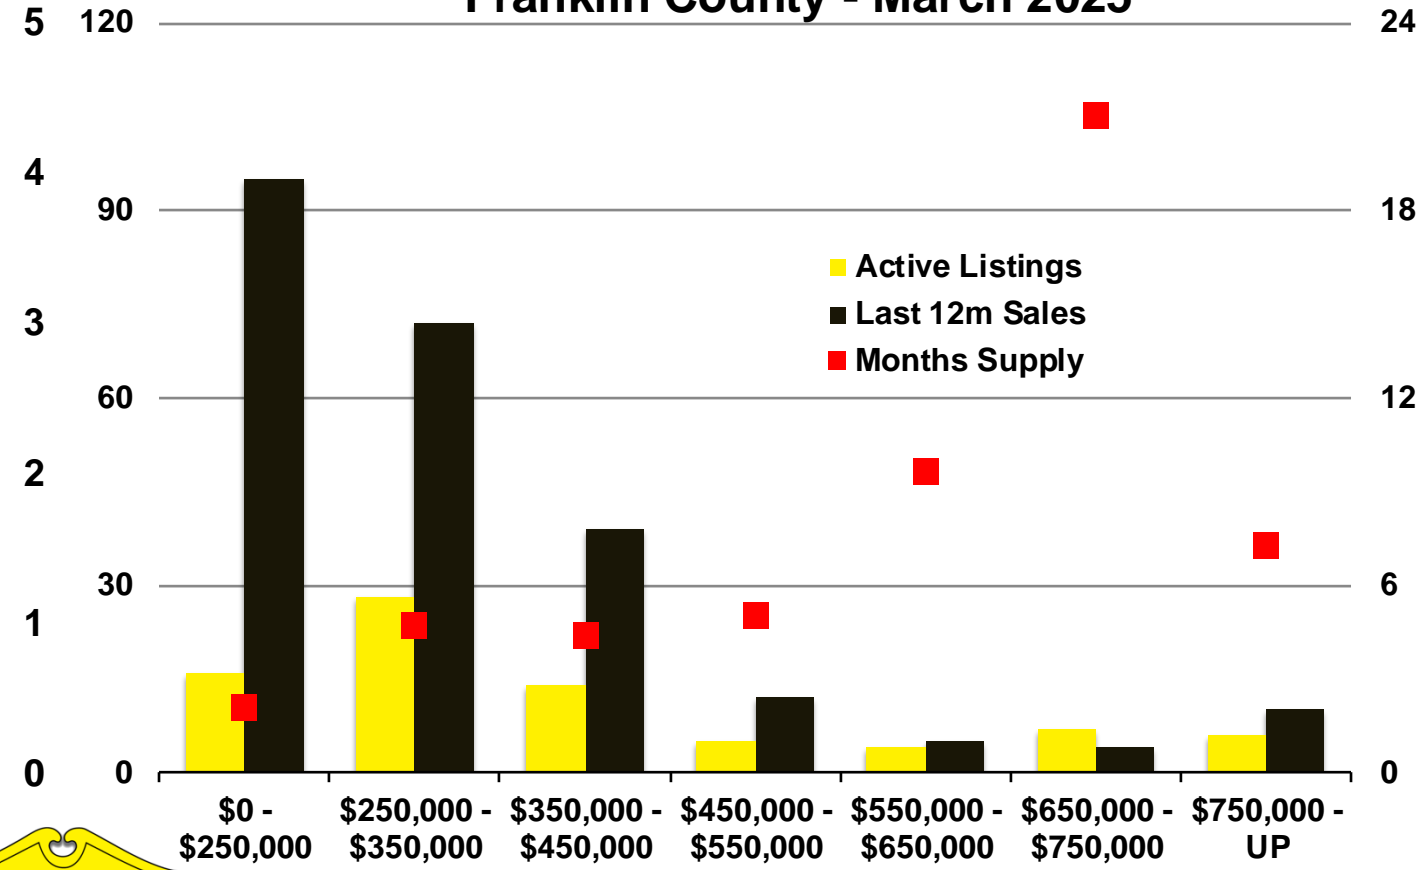

Banks County - March 2025

Barrow County - March 2025

Cherokee County - March 2025

Dawson County - March 2025

N'dicators is a monthly publication of The Norton Agency with data from FMLS and GAMLS sources that we deem reliable. For more information contact info@gonorton.com Copyright Norton Native Intelligence 2025.

Forsyth County - March 2025

Franklin County - March 2025

Gwinnett County - March 2025

Habersham County - March 2025

Hall County - March 2025

Jackson County - March 2025

Lumpkin County - March 2025

Pickens County - March 2025

Rabun County - March 2025

Stephens County - March 2025

Walton County - March 2025

White County - March 2025