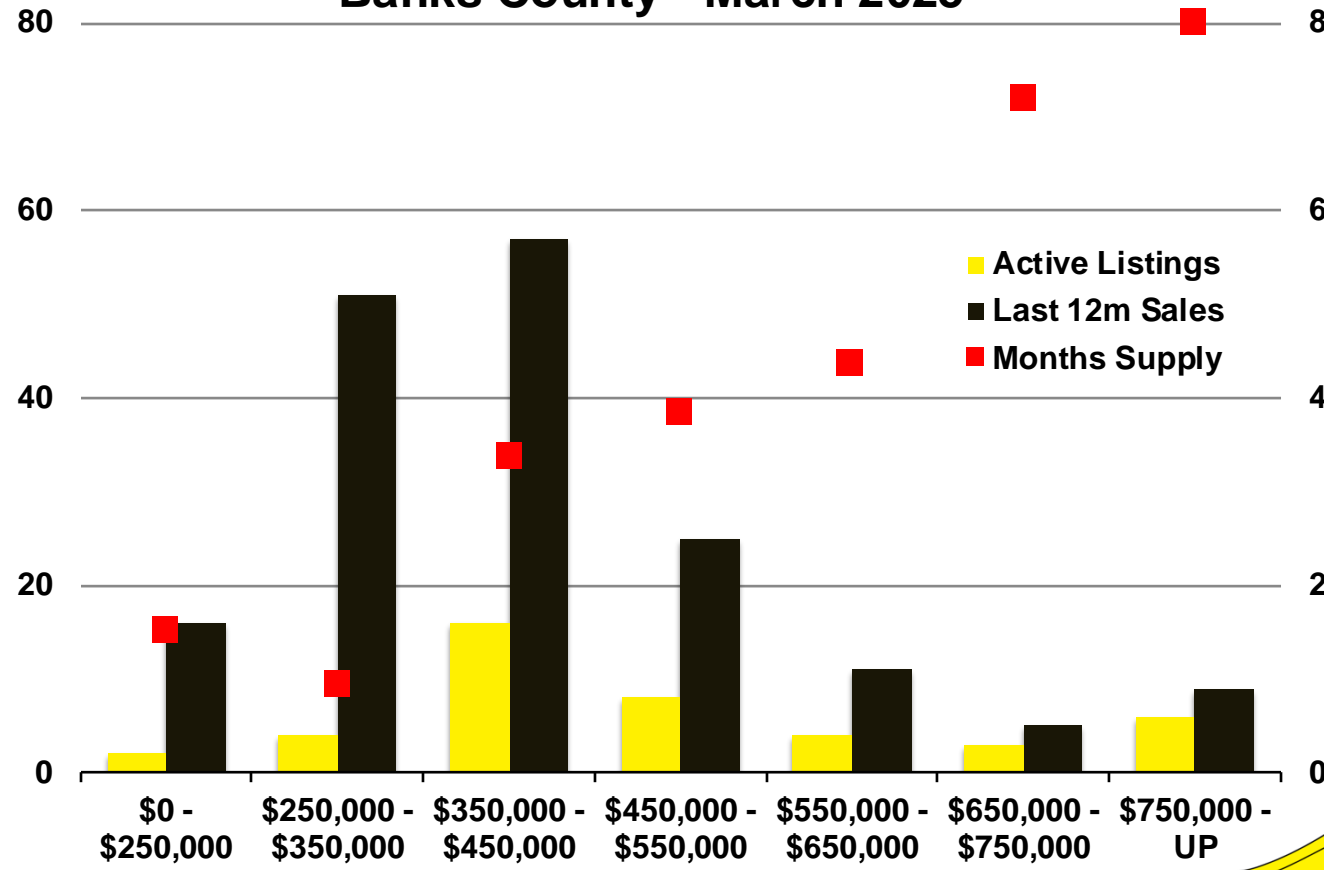

Banks County - March 2025

Barrow County - March 2025

Cherokee County - March 2025

Dawson County - March 2025

N'dicators is a monthly publication of The Norton Agency with data from FMLS and GAMLS sources that we deem reliable. For more information contact info@gonorton.com Copyright Norton Native Intelligence 2025.

Forsyth County - March 2025

Franklin County - March 2025

Gwinnett County - March 2025

Habersham County - March 2025

Hall County - March 2025

Jackson County - March 2025

Lumpkin County - March 2025

Pickens County - March 2025

Rabun County - March 2025

Stephens County - March 2025

Walton County - March 2025

White County - March 2025