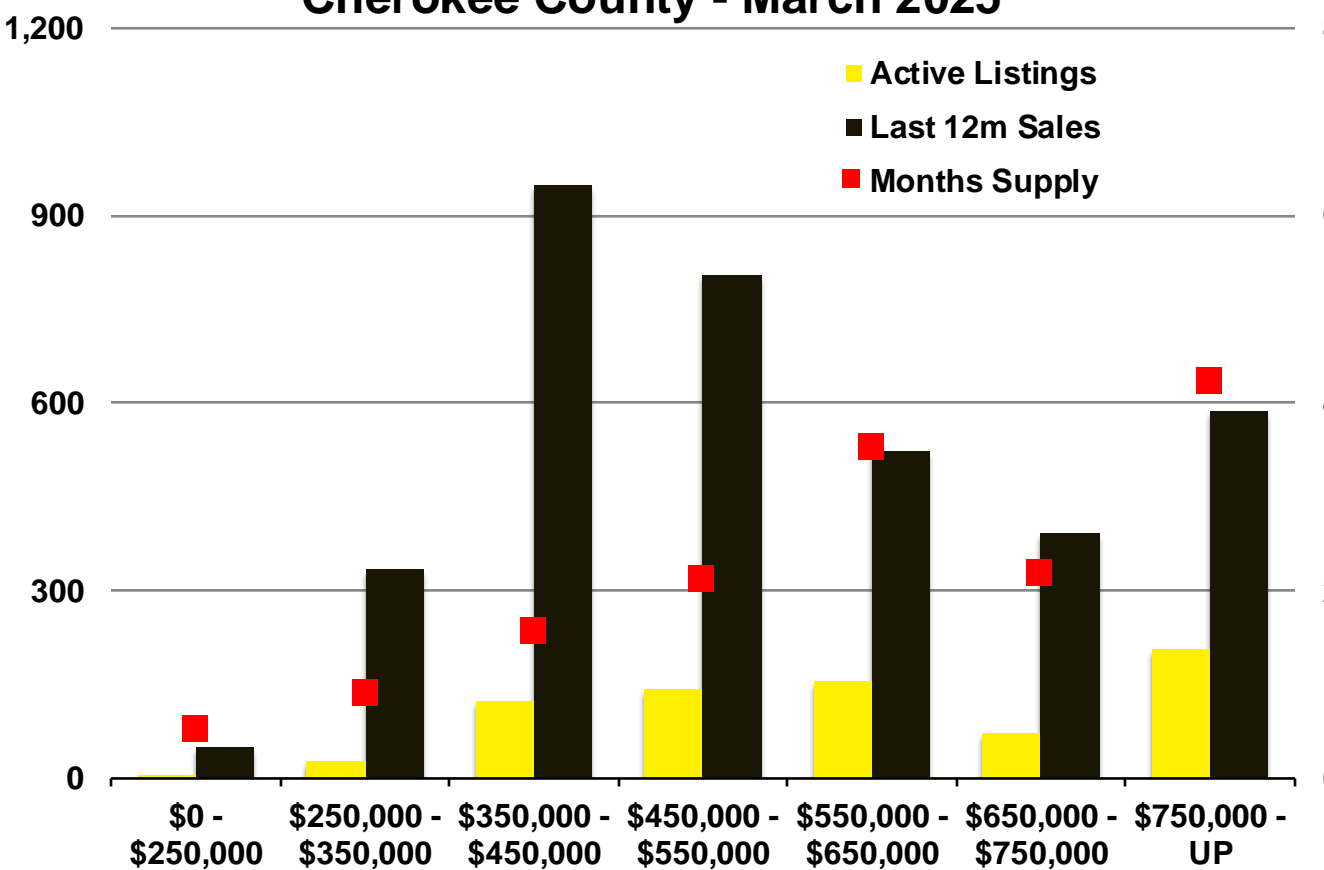

Banks County - March 2025

Barrow County - March 2025

Cherokee County - March 2025

Dawson County - March 2025

N'dicators is a monthly publication of The Norton Agency with data from FMLS and GAMLS sources that we deem reliable. For more information contact info@gonorton.com Copyright Norton Native Intelligence 2025.

Forsyth County - March 2025

Franklin County - March 2025

Gwinnett County - March 2025

Habersham County - March 2025

Hall County - March 2025

Jackson County - March 2025

Lumpkin County - March 2025

Pickens County - March 2025

Rabun County - March 2025

Stephens County - March 2025

Walton County - March 2025

White County - March 2025