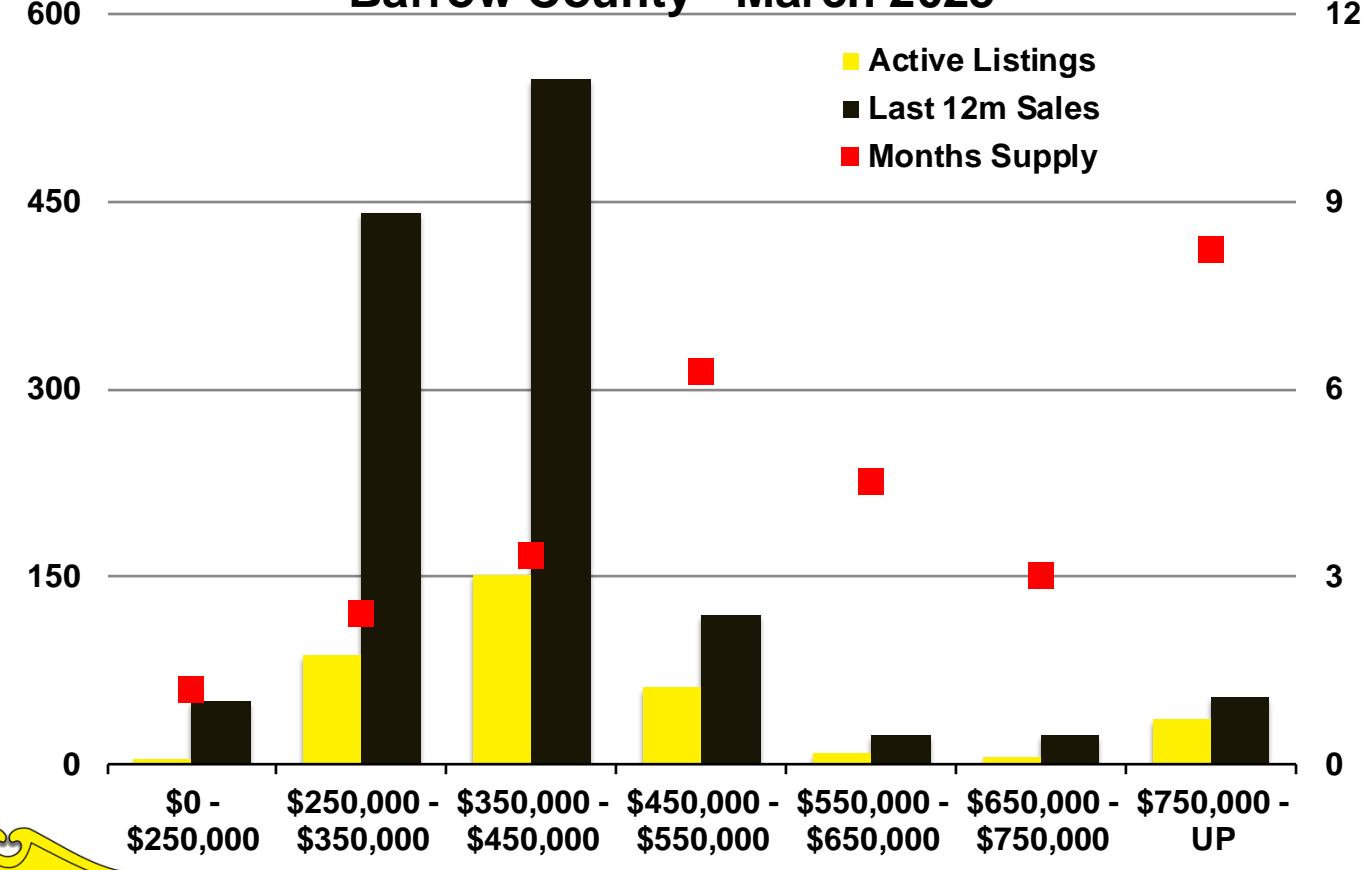

Banks County - March 2025

Barrow County - March 2025

Cherokee County - March 2025

Dawson County - March 2025

N'dicators is a monthly publication of The Norton Agency with data from FMLS and GAMLS sources that we deem reliable. For more information contact info@gonorton.com Copyright Norton Native Intelligence 2025.

Forsyth County - March 2025

Franklin County - March 2025

Gwinnett County - March 2025

Habersham County - March 2025

Hall County - March 2025

Jackson County - March 2025

Lumpkin County - March 2025

Pickens County - March 2025

Rabun County - March 2025

Stephens County - March 2025

Walton County - March 2025

White County - March 2025