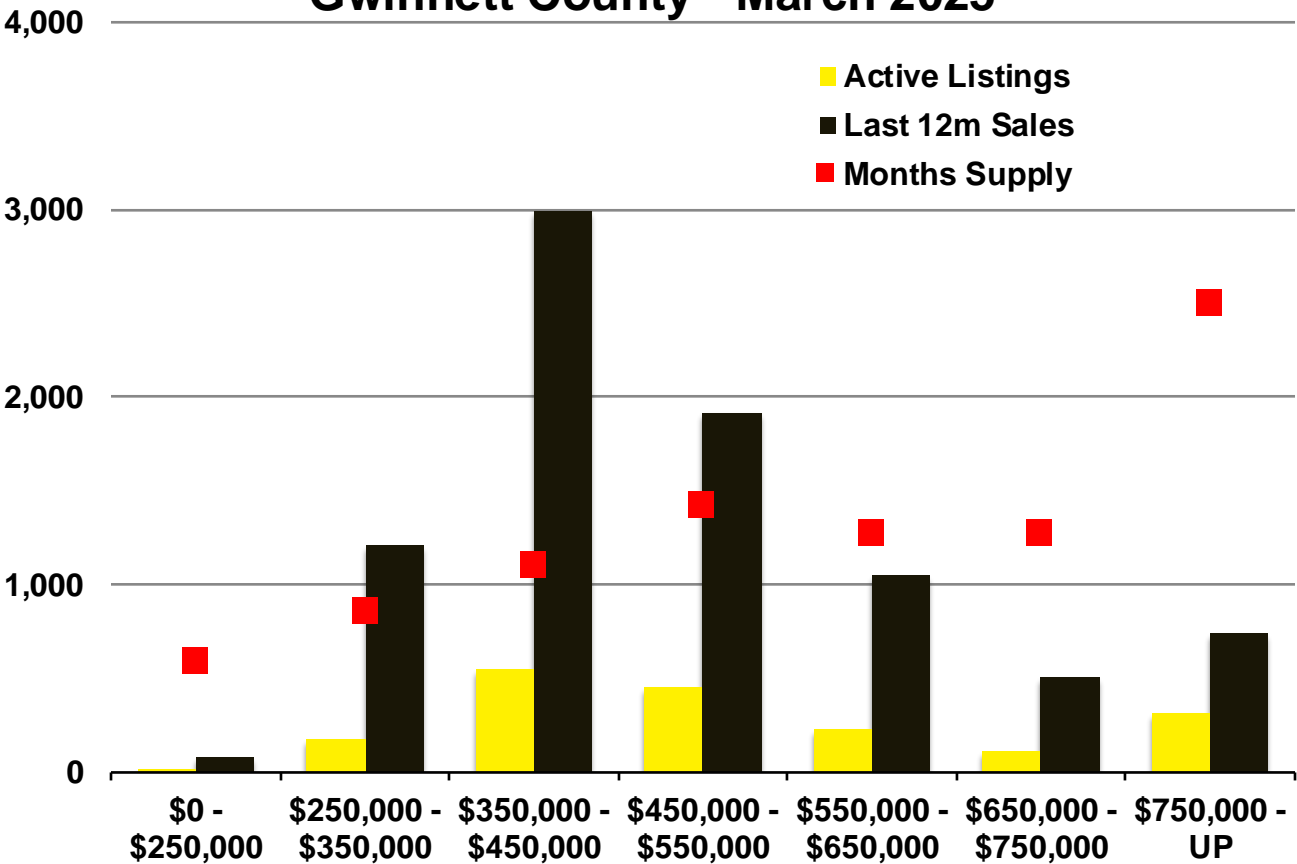

Banks County - March 2025

Barrow County - March 2025

Cherokee County - March 2025

Dawson County - March 2025

N'dicators is a monthly publication of The Norton Agency with data from FMLS and GAMLS sources that we deem reliable. For more information contact info@gonorton.com Copyright Norton Native Intelligence 2025.

Forsyth County - March 2025

Franklin County - March 2025

Gwinnett County - March 2025

Habersham County - March 2025

Hall County - March 2025

Jackson County - March 2025

Lumpkin County - March 2025

Pickens County - March 2025

Rabun County - March 2025

Stephens County - March 2025

Walton County - March 2025

White County - March 2025