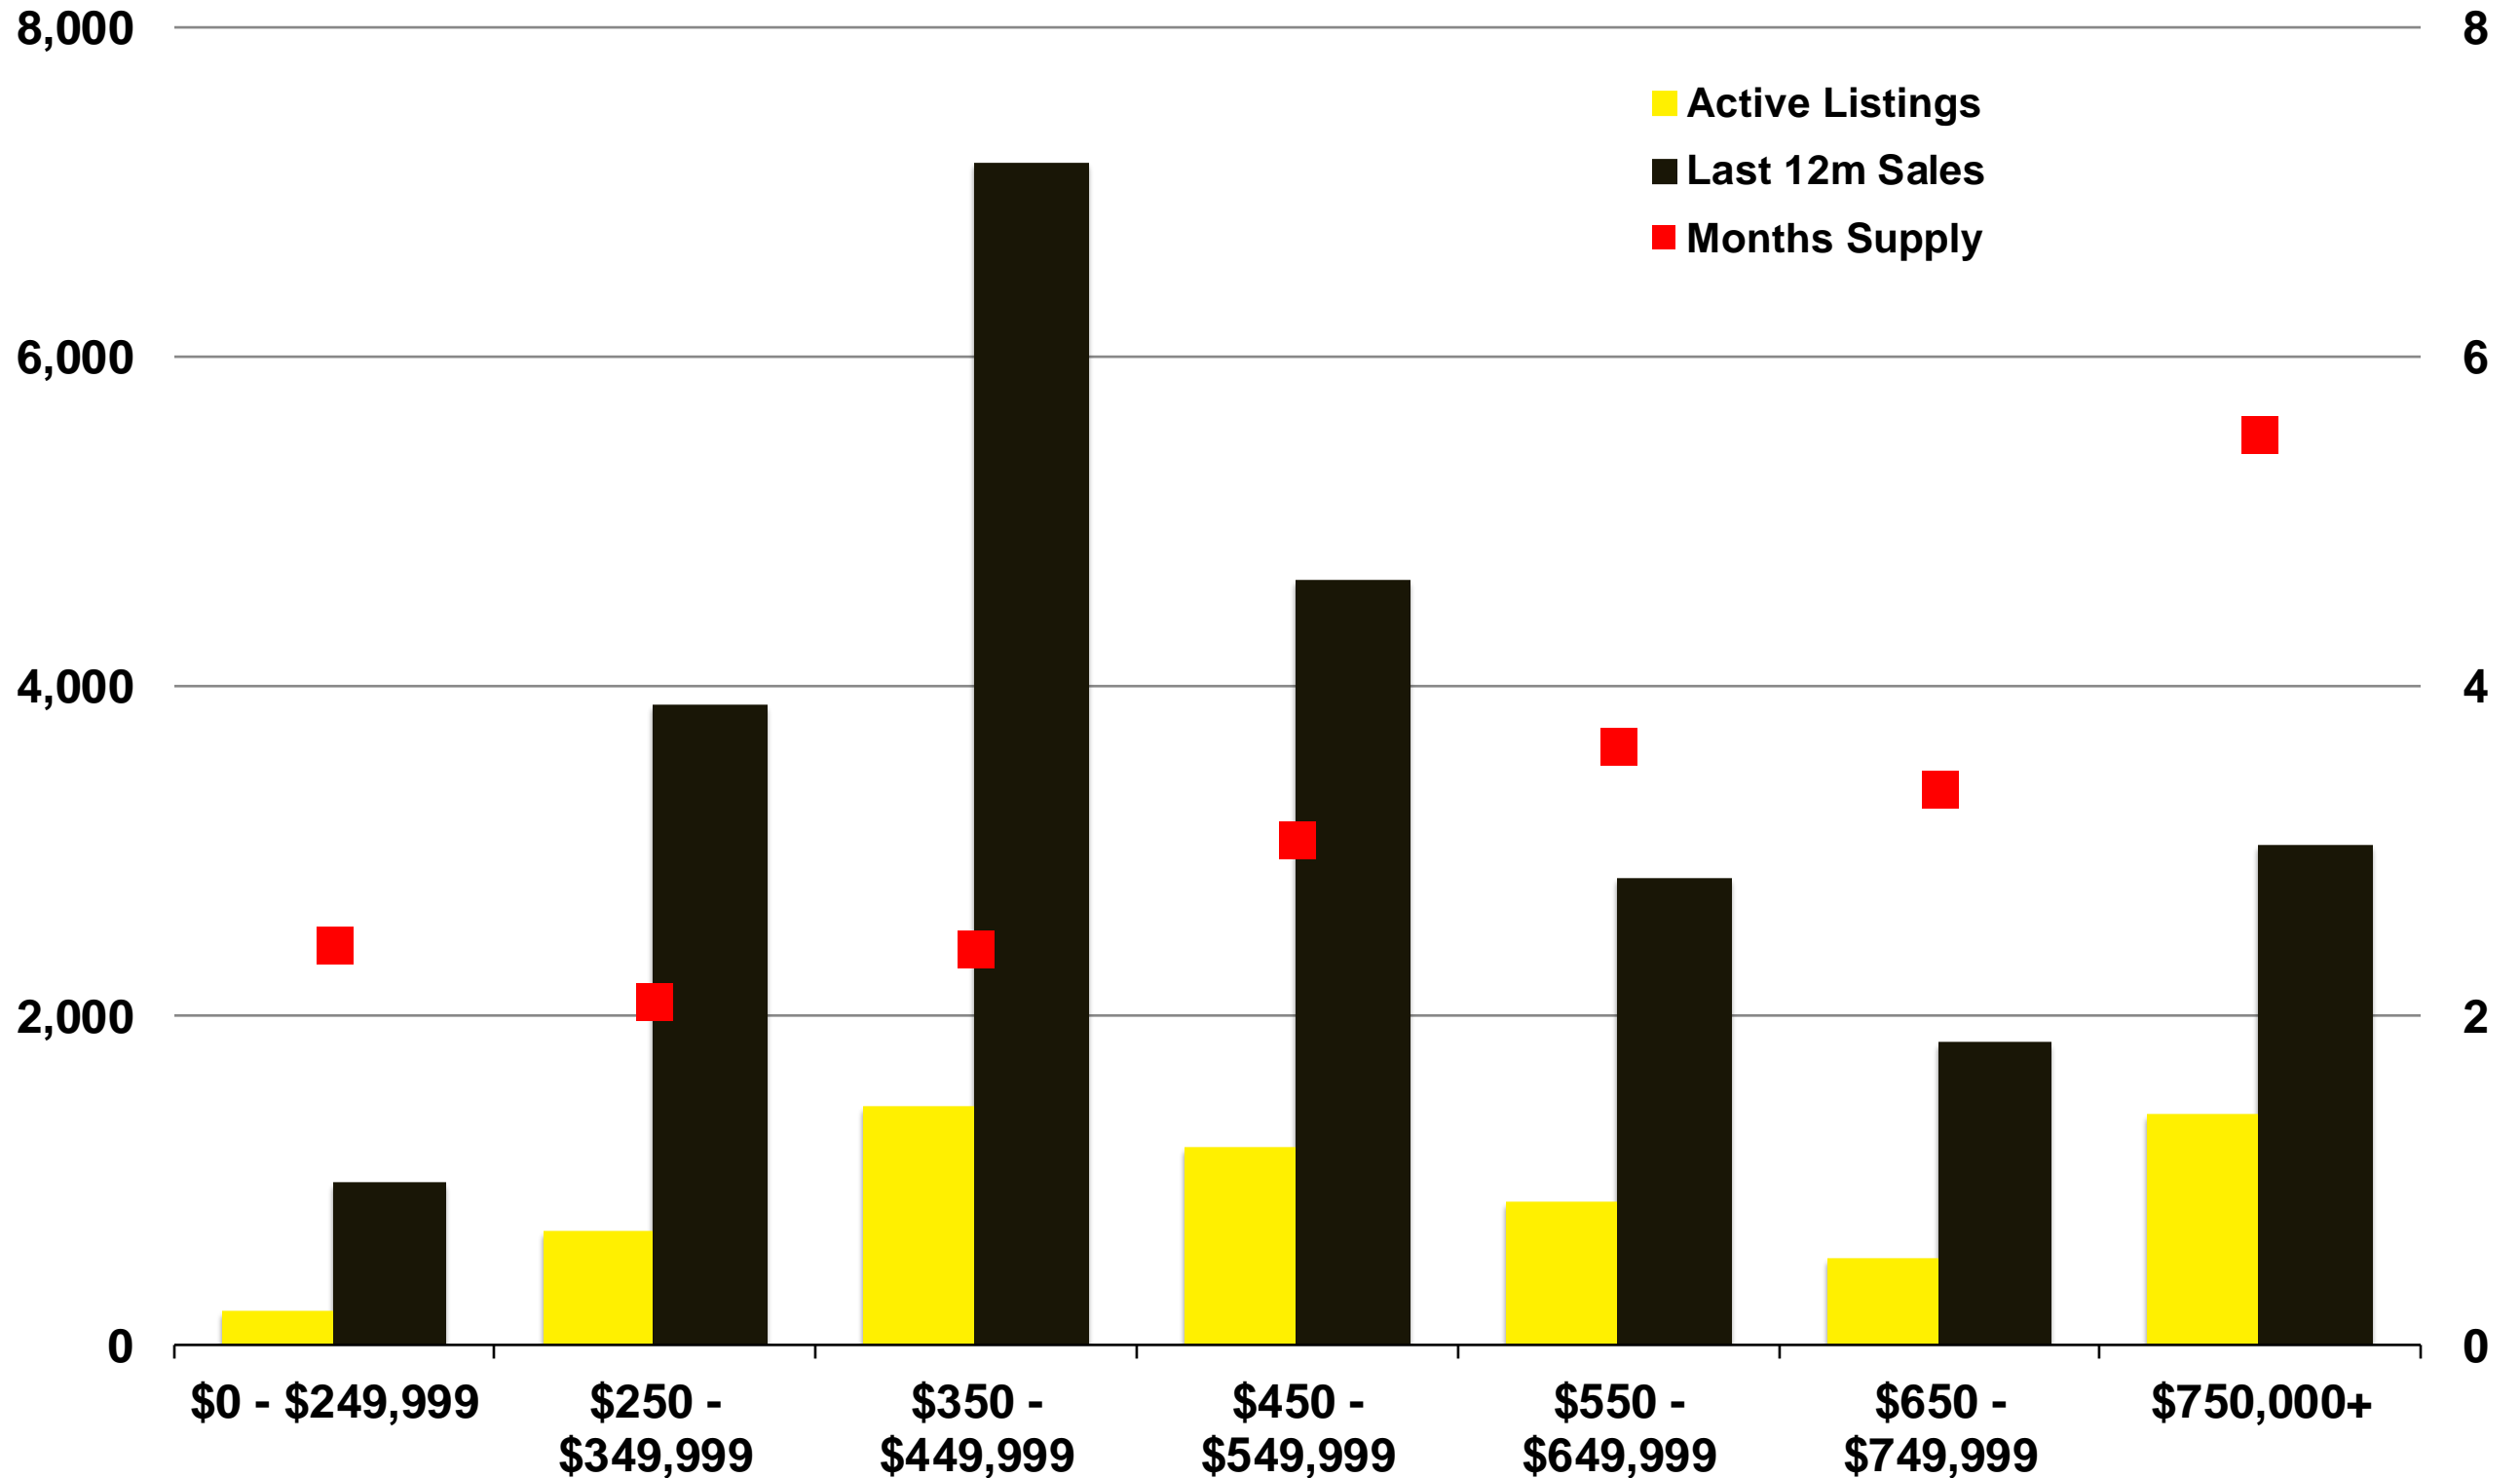

NORTH GEORGIA

March 2025

N'icators is a monthly publication of The Norton Agency with data from FMLS and GMLS sources that we deem reliable. For more information contact info@gonorton.com Copyright Norton Native Intelligence 2025.