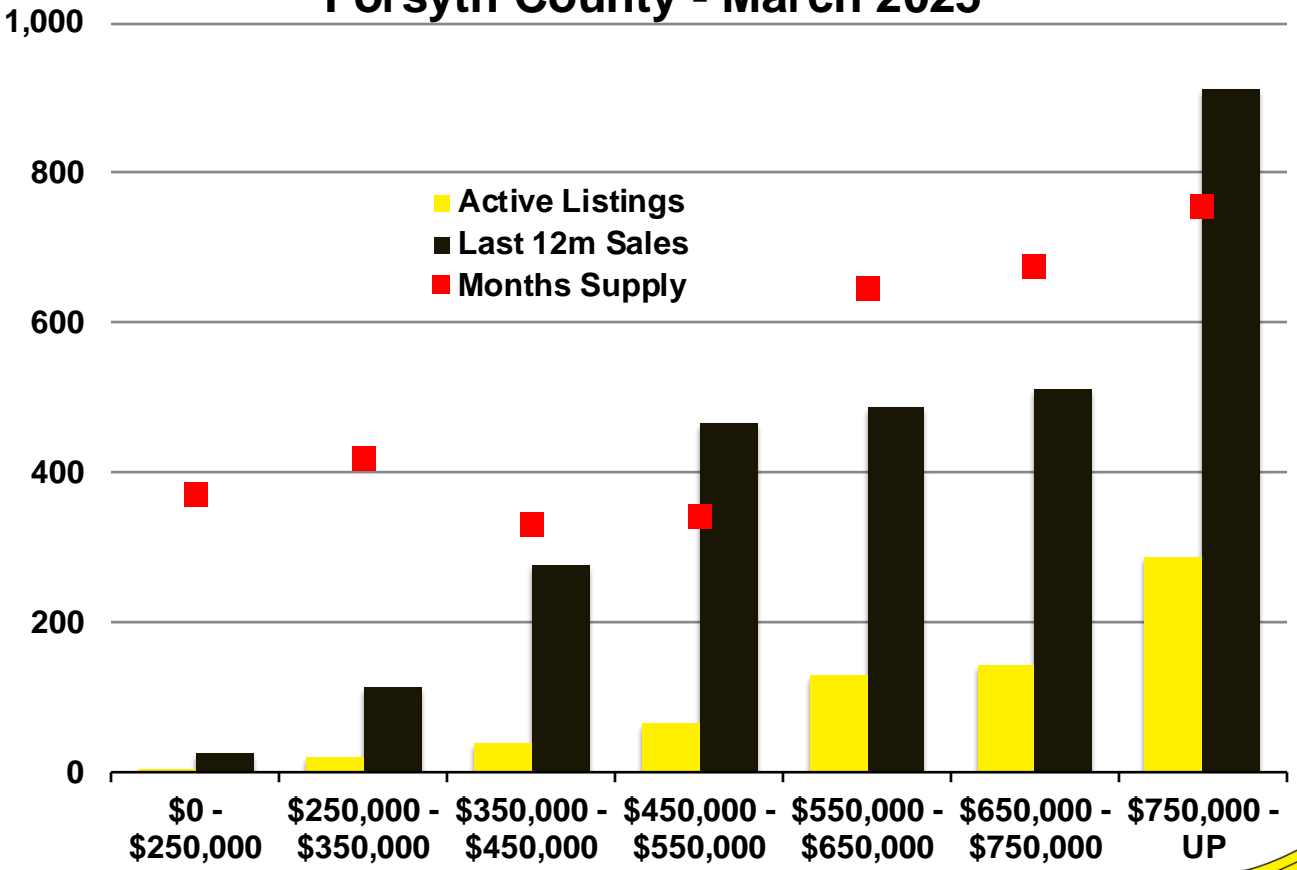

Banks County - March 2025

Barrow County - March 2025

Cherokee County - March 2025

Dawson County - March 2025

N'dicators is a monthly publication of The Norton Agency with data from FMLS and GAMLS sources that we deem reliable. For more information contact info@gonorton.com Copyright Norton Native Intelligence 2025.

Forsyth County - March 2025

Franklin County - March 2025

Gwinnett County - March 2025

Habersham County - March 2025

Hall County - March 2025

Jackson County - March 2025

Lumpkin County - March 2025

Pickens County - March 2025

Rabun County - March 2025

Stephens County - March 2025

Walton County - March 2025

White County - March 2025