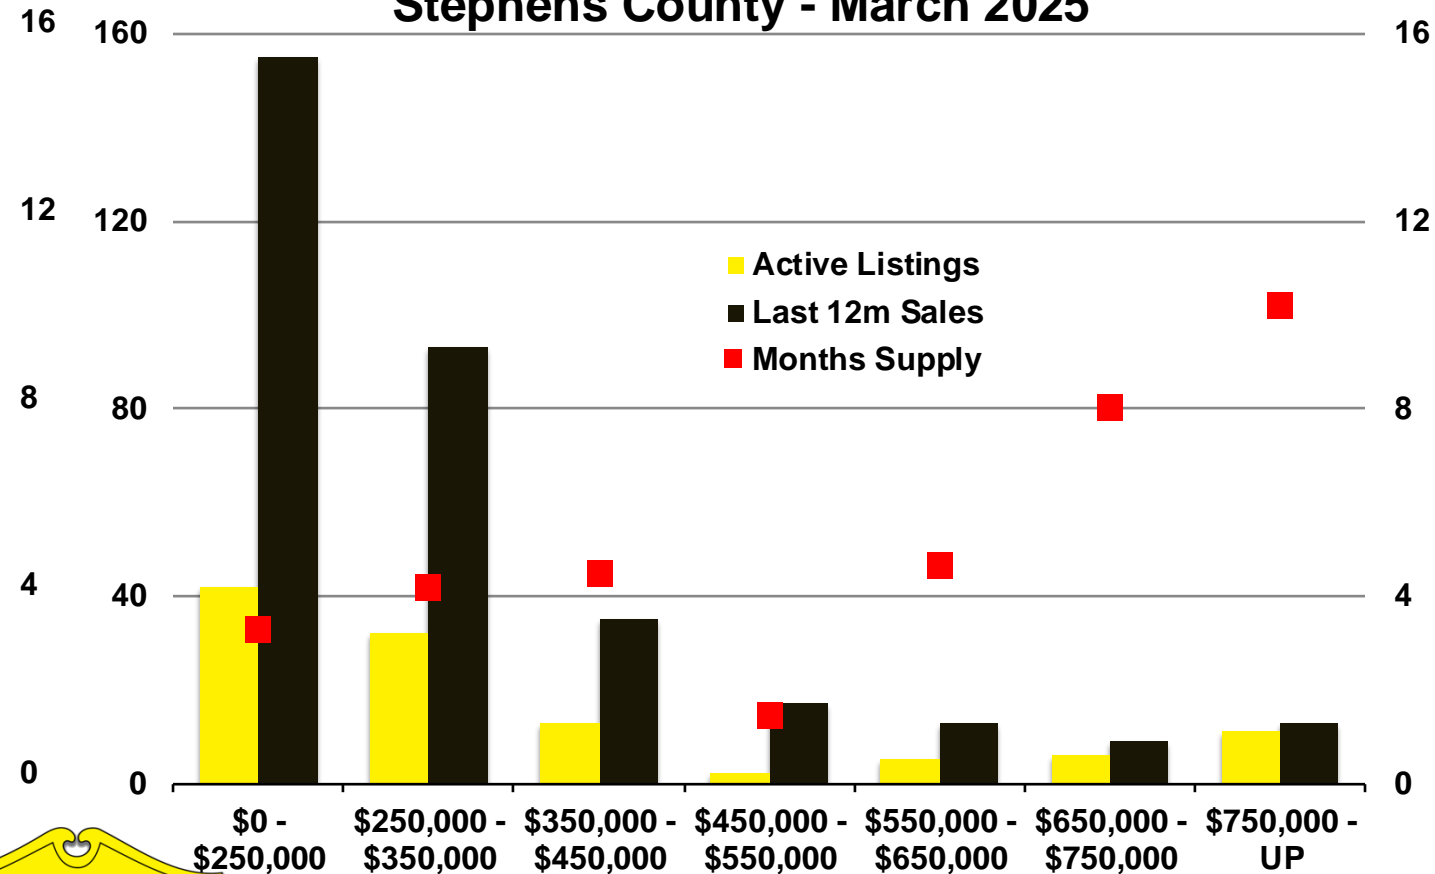

Banks County - March 2025

Barrow County - March 2025

Cherokee County - March 2025

Dawson County - March 2025

N'dicators is a monthly publication of The Norton Agency with data from FMLS and GAMLS sources that we deem reliable. For more information contact info@gonorton.com Copyright Norton Native Intelligence 2025.

Forsyth County - March 2025

Franklin County - March 2025

Gwinnett County - March 2025

Habersham County - March 2025

Hall County - March 2025

Jackson County - March 2025

Lumpkin County - March 2025

Pickens County - March 2025

Rabun County - March 2025

Stephens County - March 2025

Walton County - March 2025

White County - March 2025