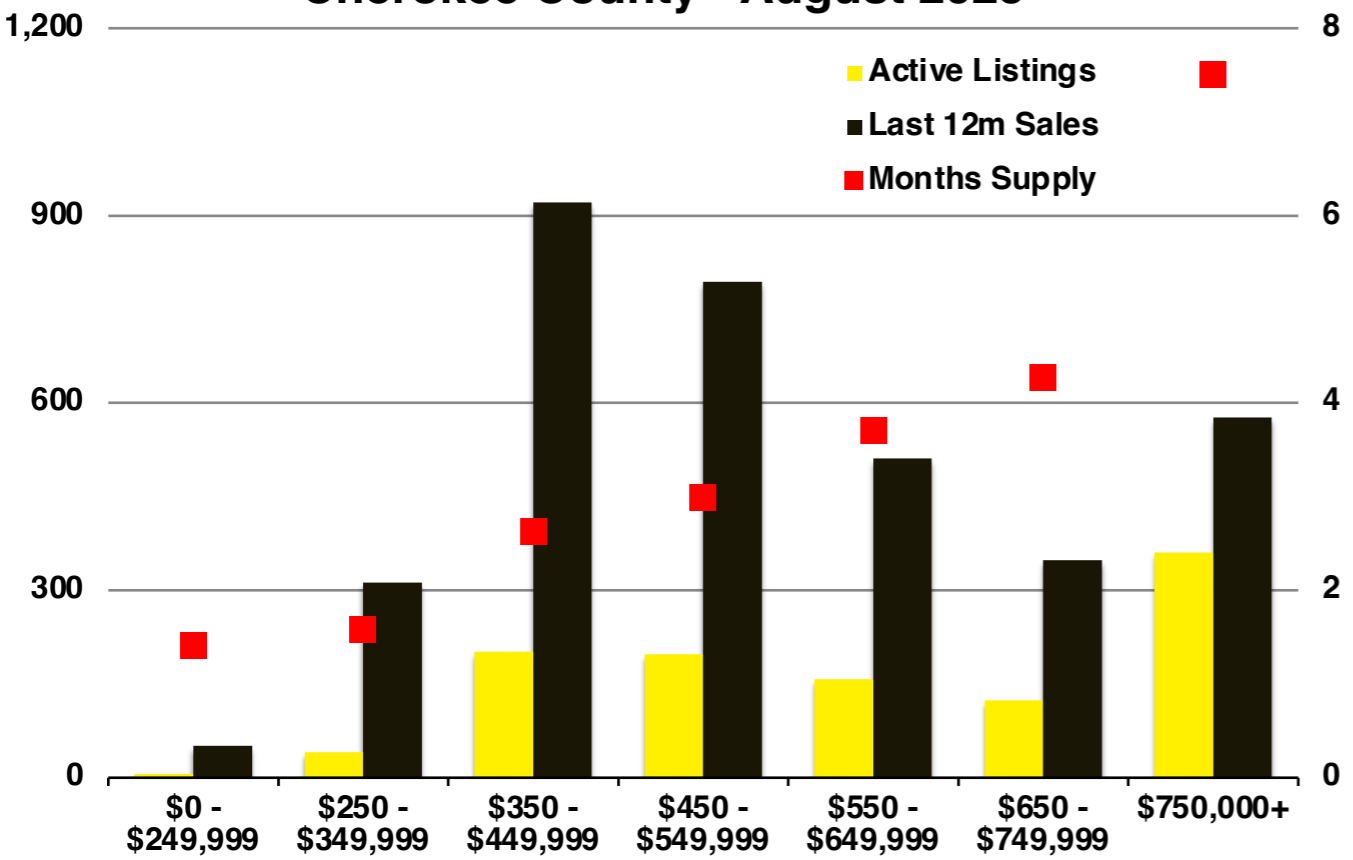

N INDICATORS

August 2025

NORTH GEORGIA

August 2025

Banks County - August 2025

Barrow County - August 2025

Cherokee County - August 2025

Dawson County - August 2025

Forsyth County - August 2025

Franklin County - August 2025

Gwinnett County - August 2025

Habersham County - August 2025

Hall County - August 2025

Jackson County - August 2025

Lumpkin County - August 2025

Pickens County - August 2025

Rabun County - August 2025

Stephens County - August 2025

Walton County - August 2025

White County - August 2025