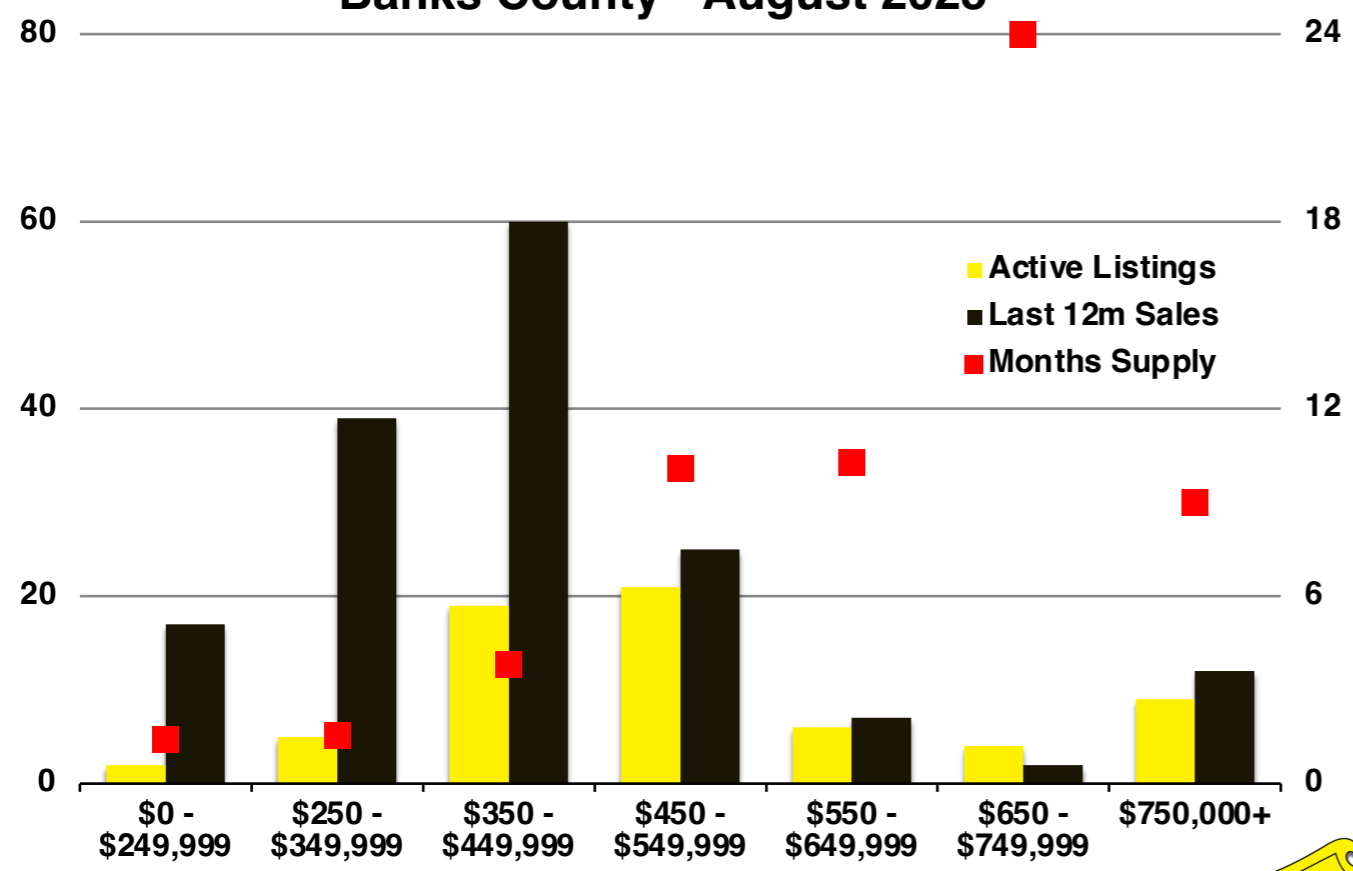

N INDICATORS

August 2025

NORTH GEORGIA

August 2025

Banks County - August 2025

Barrow County - August 2025

Cherokee County - August 2025

Dawson County - August 2025

Forsyth County - August 2025

Franklin County - August 2025

Gwinnett County - August 2025

Habersham County - August 2025

Hall County - August 2025

Jackson County - August 2025

Lumpkin County - August 2025

Pickens County - August 2025

Rabun County - August 2025

Stephens County - August 2025

Walton County - August 2025

White County - August 2025