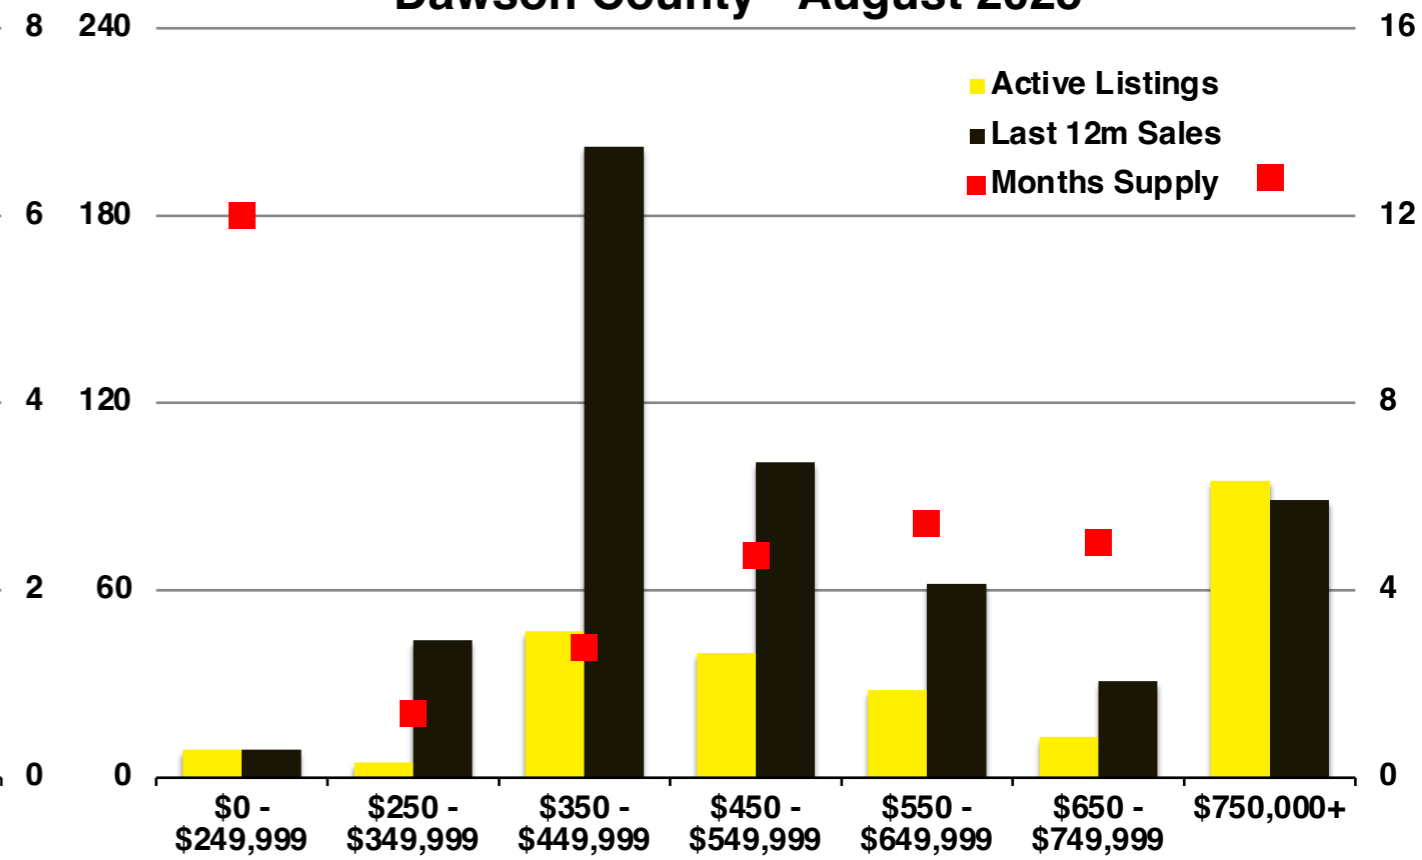

N INDICATORS

August 2025

NORTH GEORGIA

August 2025

Banks County - August 2025

Barrow County - August 2025

Cherokee County - August 2025

Dawson County - August 2025

Forsyth County - August 2025

Franklin County - August 2025

Gwinnett County - August 2025

Habersham County - August 2025

Hall County - August 2025

Jackson County - August 2025

Lumpkin County - August 2025

Pickens County - August 2025

Rabun County - August 2025

Stephens County - August 2025

Walton County - August 2025

White County - August 2025