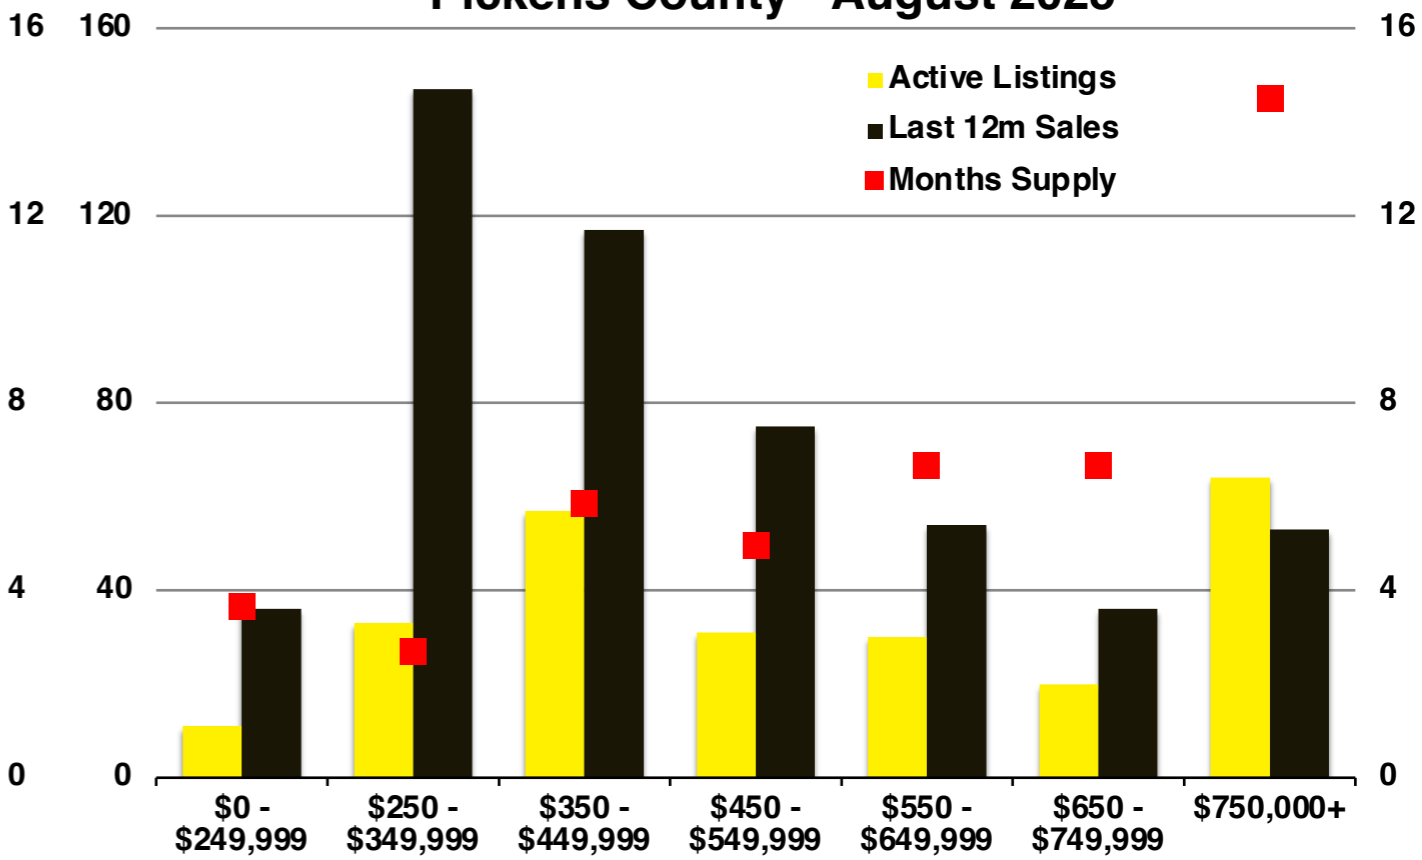

N INDICATORS

August 2025

NORTH GEORGIA

August 2025

Banks County - August 2025

Barrow County - August 2025

Cherokee County - August 2025

Dawson County - August 2025

Forsyth County - August 2025

Franklin County - August 2025

Gwinnett County - August 2025

Habersham County - August 2025

Hall County - August 2025

Jackson County - August 2025

Lumpkin County - August 2025

Pickens County - August 2025

Rabun County - August 2025

Stephens County - August 2025

Walton County - August 2025

White County - August 2025