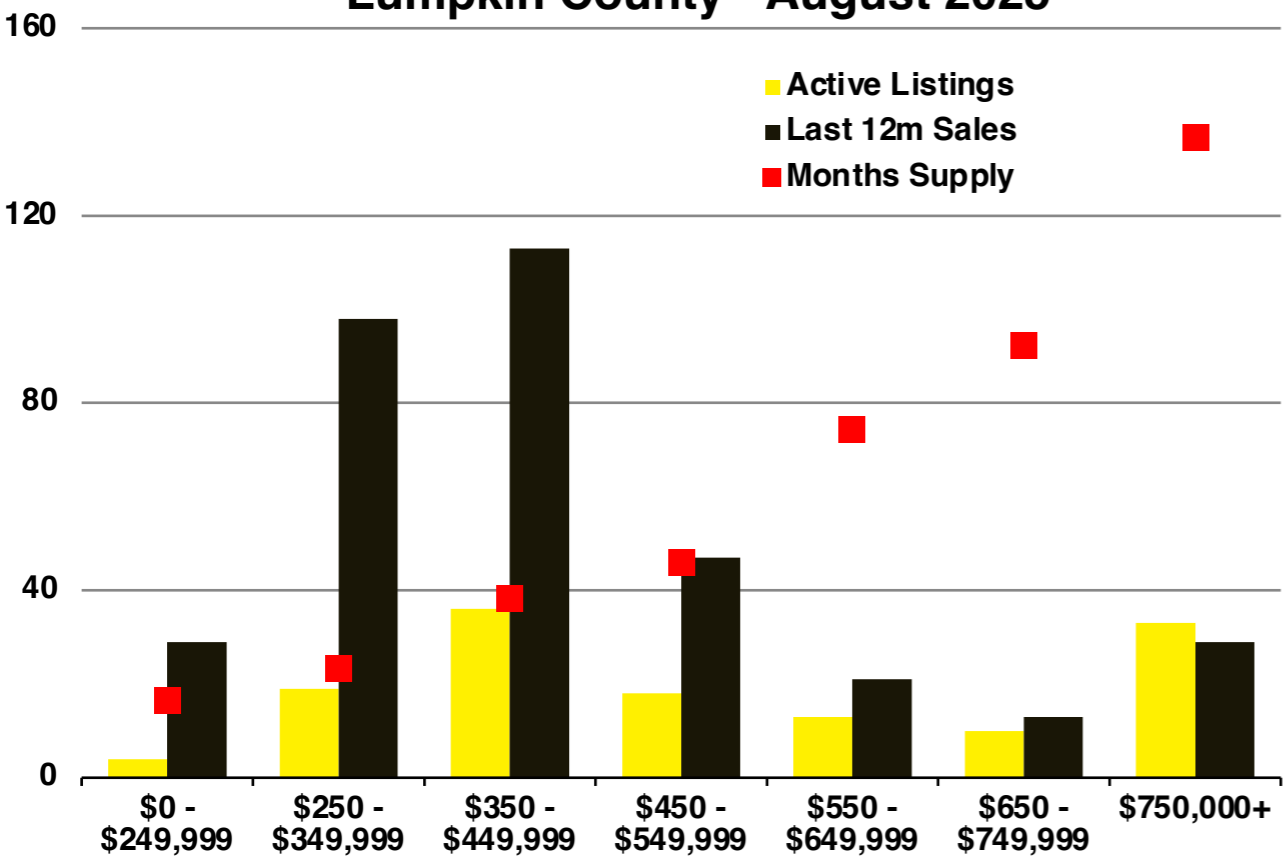

N INDICATORS

August 2025

NORTH GEORGIA

August 2025

Banks County - August 2025

Barrow County - August 2025

Cherokee County - August 2025

Dawson County - August 2025

Forsyth County - August 2025

Franklin County - August 2025

Gwinnett County - August 2025

Habersham County - August 2025

Hall County - August 2025

Jackson County - August 2025

Lumpkin County - August 2025

Pickens County - August 2025

Rabun County - August 2025

Stephens County - August 2025

Walton County - August 2025

White County - August 2025