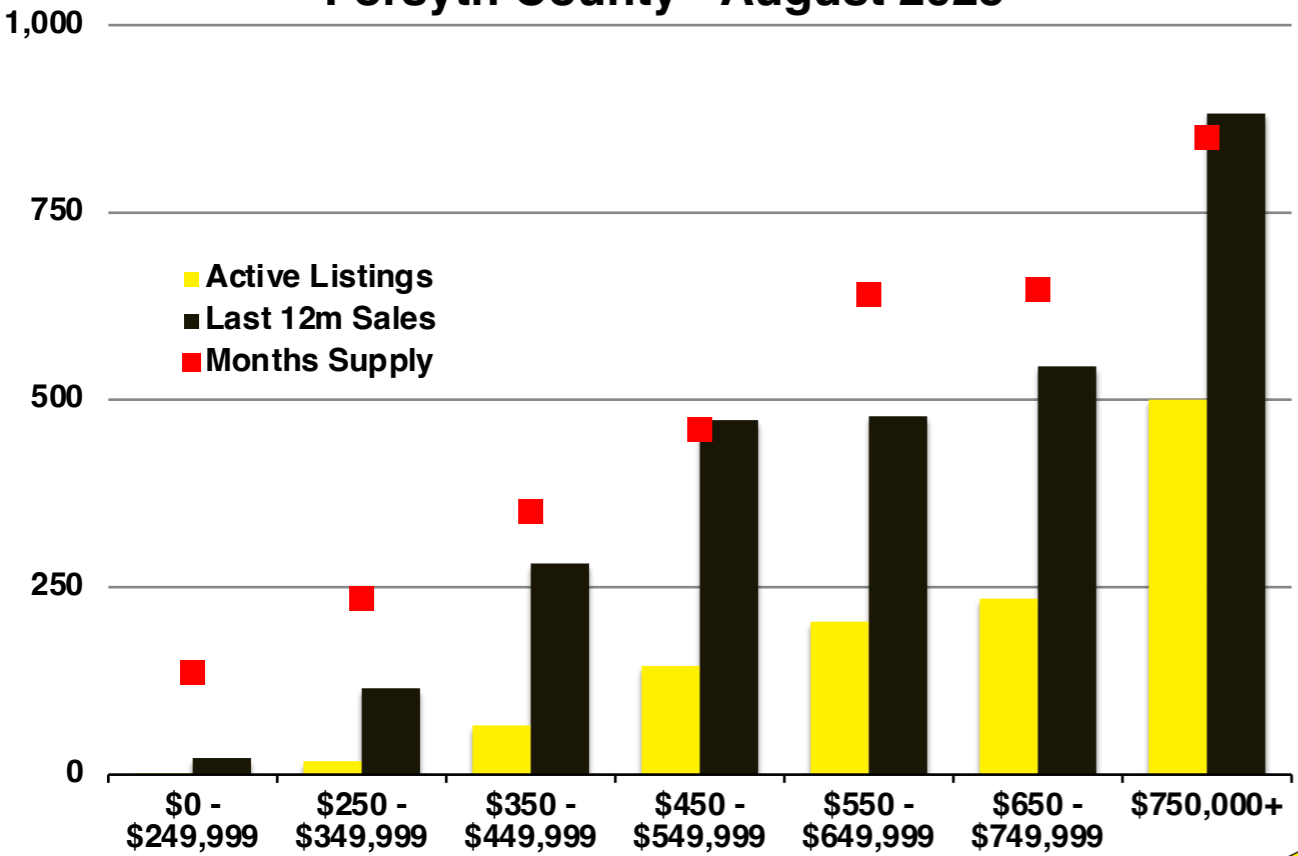

N INDICATORS

August 2025

NORTH GEORGIA

August 2025

Banks County - August 2025

Barrow County - August 2025

Cherokee County - August 2025

Dawson County - August 2025

Forsyth County - August 2025

Franklin County - August 2025

Gwinnett County - August 2025

Habersham County - August 2025

Hall County - August 2025

Jackson County - August 2025

Lumpkin County - August 2025

Pickens County - August 2025

Rabun County - August 2025

Stephens County - August 2025

Walton County - August 2025

White County - August 2025