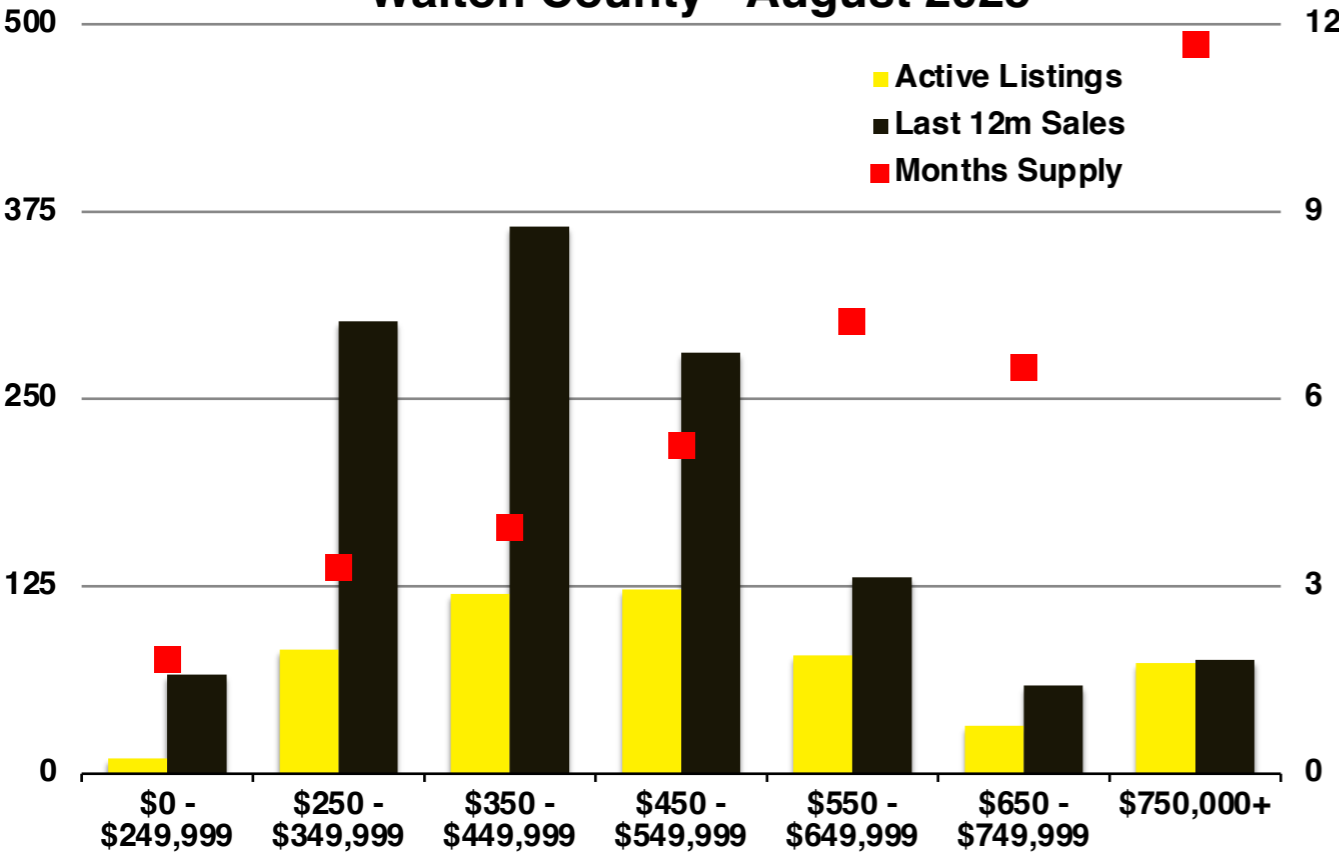

N INDICATORS

August 2025

NORTH GEORGIA

August 2025

Banks County - August 2025

Barrow County - August 2025

Cherokee County - August 2025

Dawson County - August 2025

Forsyth County - August 2025

Franklin County - August 2025

Gwinnett County - August 2025

Habersham County - August 2025

Hall County - August 2025

Jackson County - August 2025

Lumpkin County - August 2025

Pickens County - August 2025

Rabun County - August 2025

Stephens County - August 2025

Walton County - August 2025

White County - August 2025