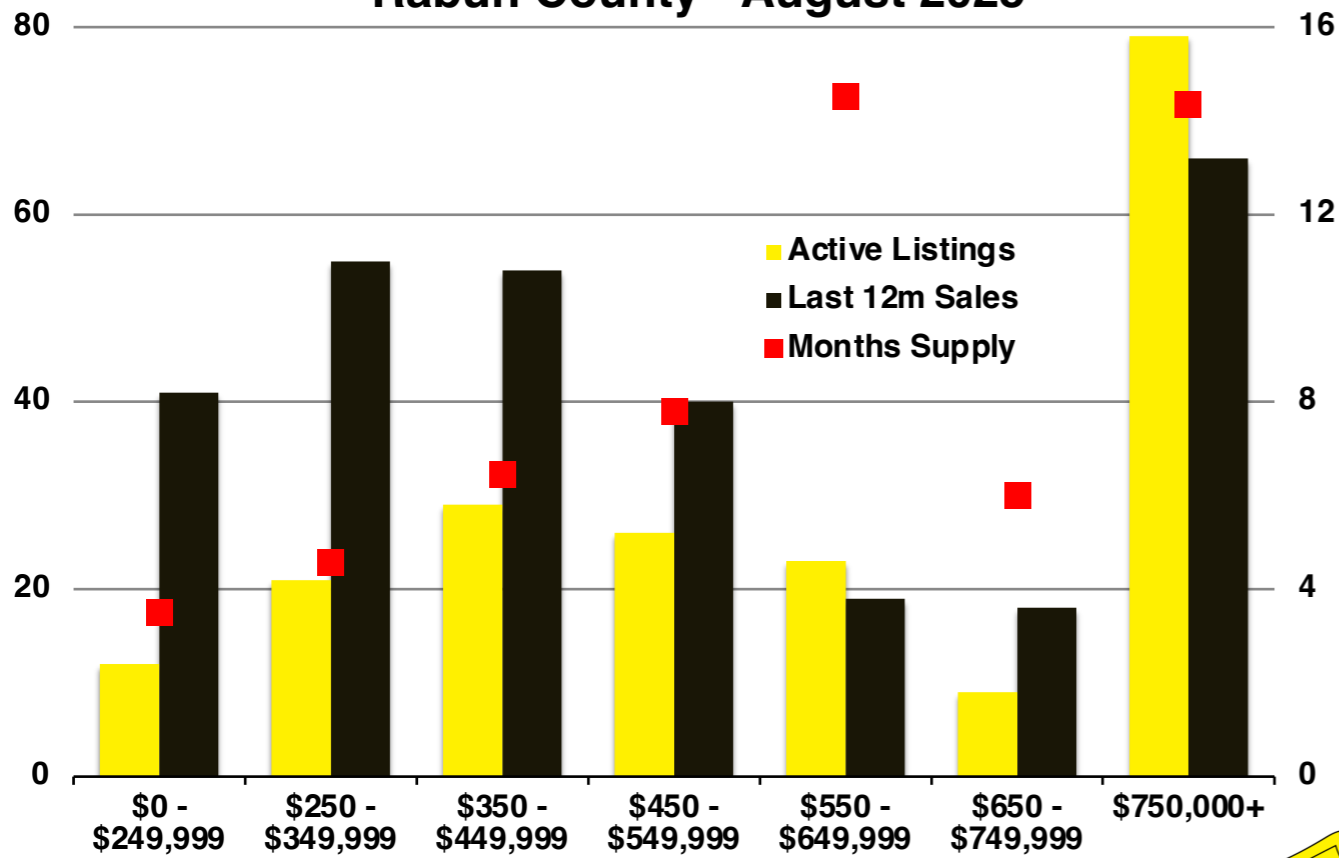

N INDICATORS

August 2025

NORTH GEORGIA

August 2025

Banks County - August 2025

Barrow County - August 2025

Cherokee County - August 2025

Dawson County - August 2025

Forsyth County - August 2025

Franklin County - August 2025

Gwinnett County - August 2025

Habersham County - August 2025

Hall County - August 2025

Jackson County - August 2025

Lumpkin County - August 2025

Pickens County - August 2025

Rabun County - August 2025

Stephens County - August 2025

Walton County - August 2025

White County - August 2025