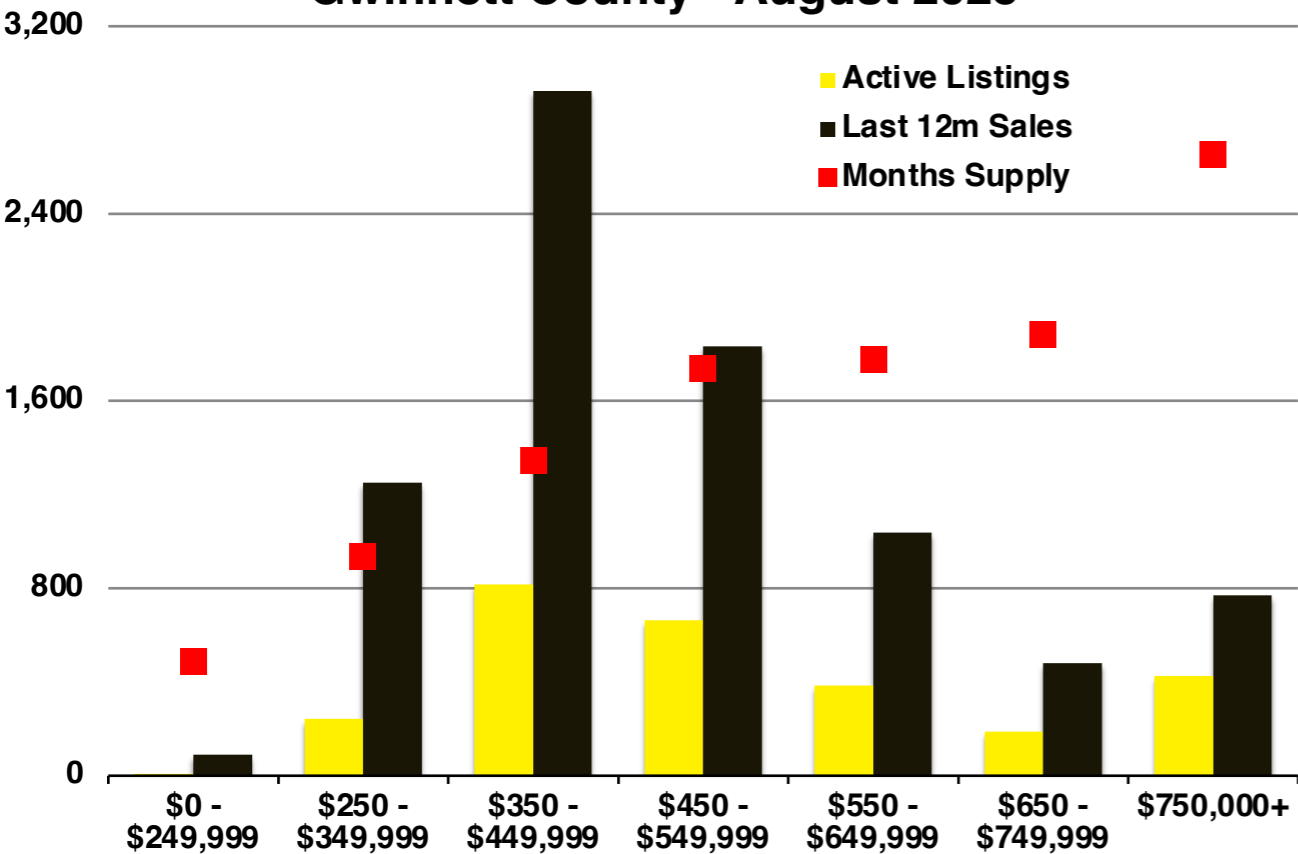

N INDICATORS

August 2025

NORTH GEORGIA

August 2025

Banks County - August 2025

Barrow County - August 2025

Cherokee County - August 2025

Dawson County - August 2025

Forsyth County - August 2025

Franklin County - August 2025

Gwinnett County - August 2025

Habersham County - August 2025

Hall County - August 2025

Jackson County - August 2025

Lumpkin County - August 2025

Pickens County - August 2025

Rabun County - August 2025

Stephens County - August 2025

Walton County - August 2025

White County - August 2025