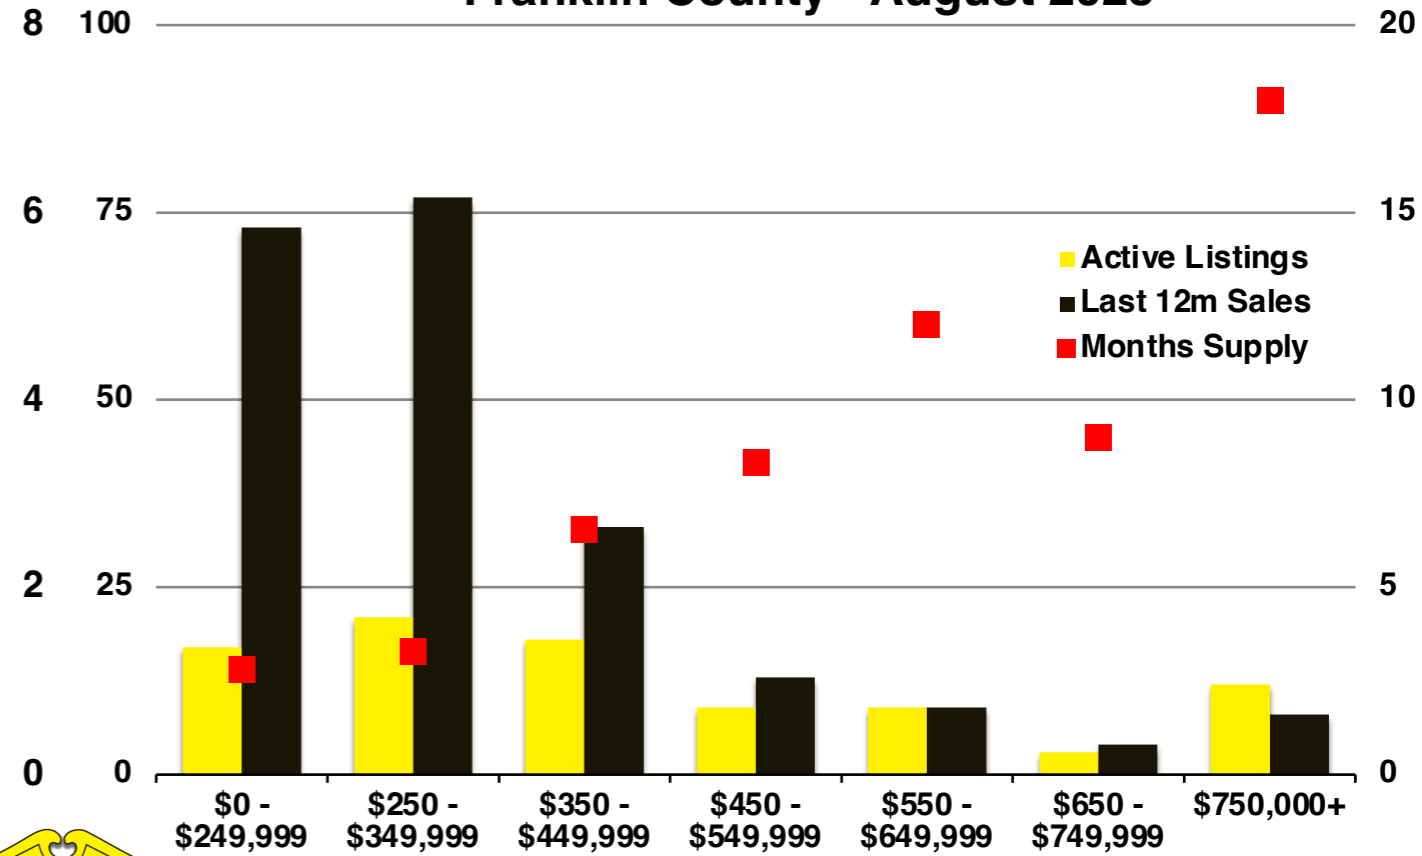

N INDICATORS

August 2025

NORTH GEORGIA

August 2025

Banks County - August 2025

Barrow County - August 2025

Cherokee County - August 2025

Dawson County - August 2025

Forsyth County - August 2025

Franklin County - August 2025

Gwinnett County - August 2025

Habersham County - August 2025

Hall County - August 2025

Jackson County - August 2025

Lumpkin County - August 2025

Pickens County - August 2025

Rabun County - August 2025

Stephens County - August 2025

Walton County - August 2025

White County - August 2025