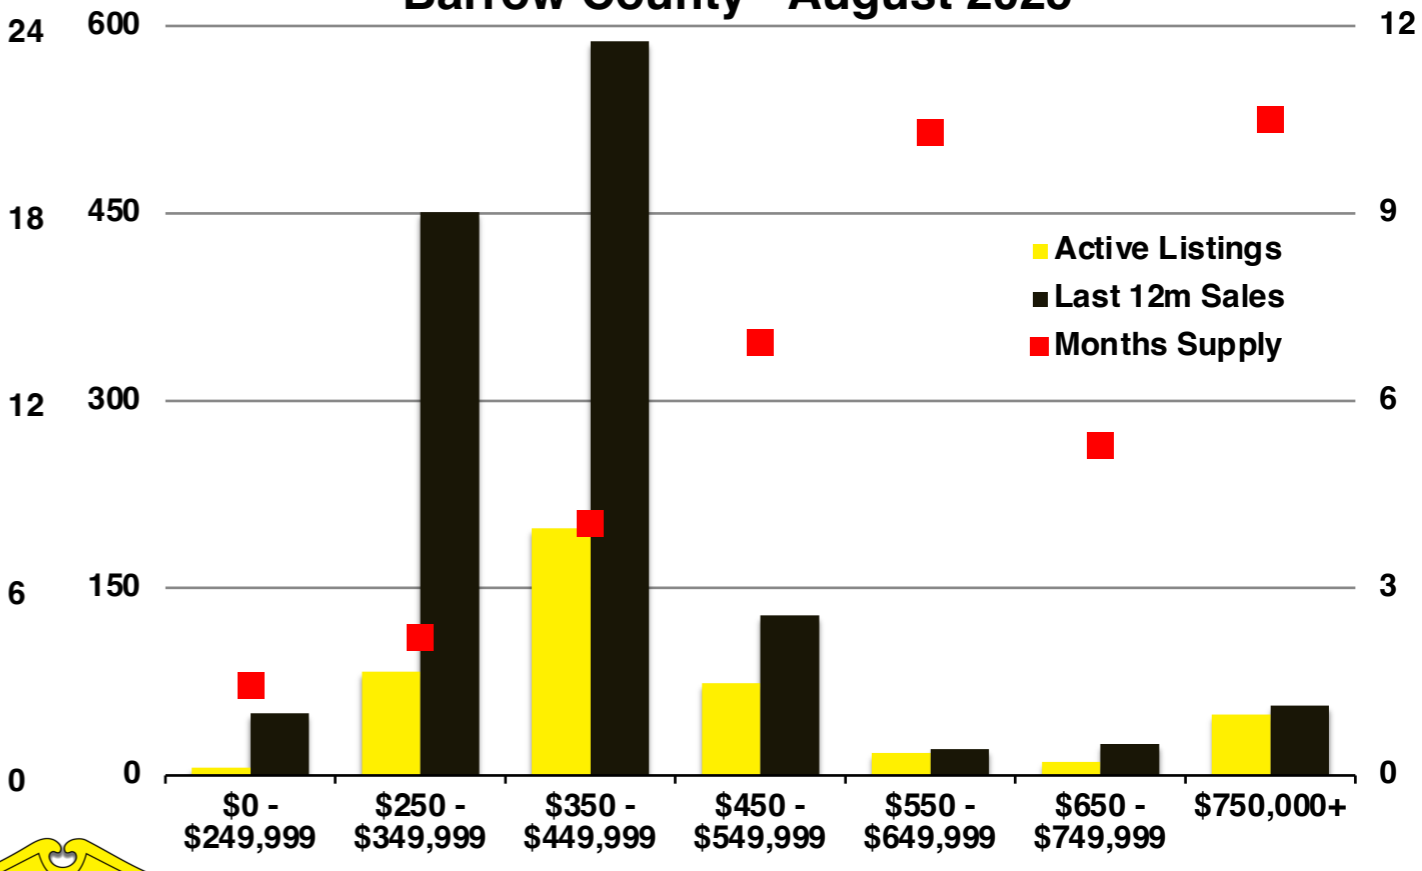

N INDICATORS

August 2025

NORTH GEORGIA

August 2025

Banks County - August 2025

Barrow County - August 2025

Cherokee County - August 2025

Dawson County - August 2025

Forsyth County - August 2025

Franklin County - August 2025

Gwinnett County - August 2025

Habersham County - August 2025

Hall County - August 2025

Jackson County - August 2025

Lumpkin County - August 2025

Pickens County - August 2025

Rabun County - August 2025

Stephens County - August 2025

Walton County - August 2025

White County - August 2025