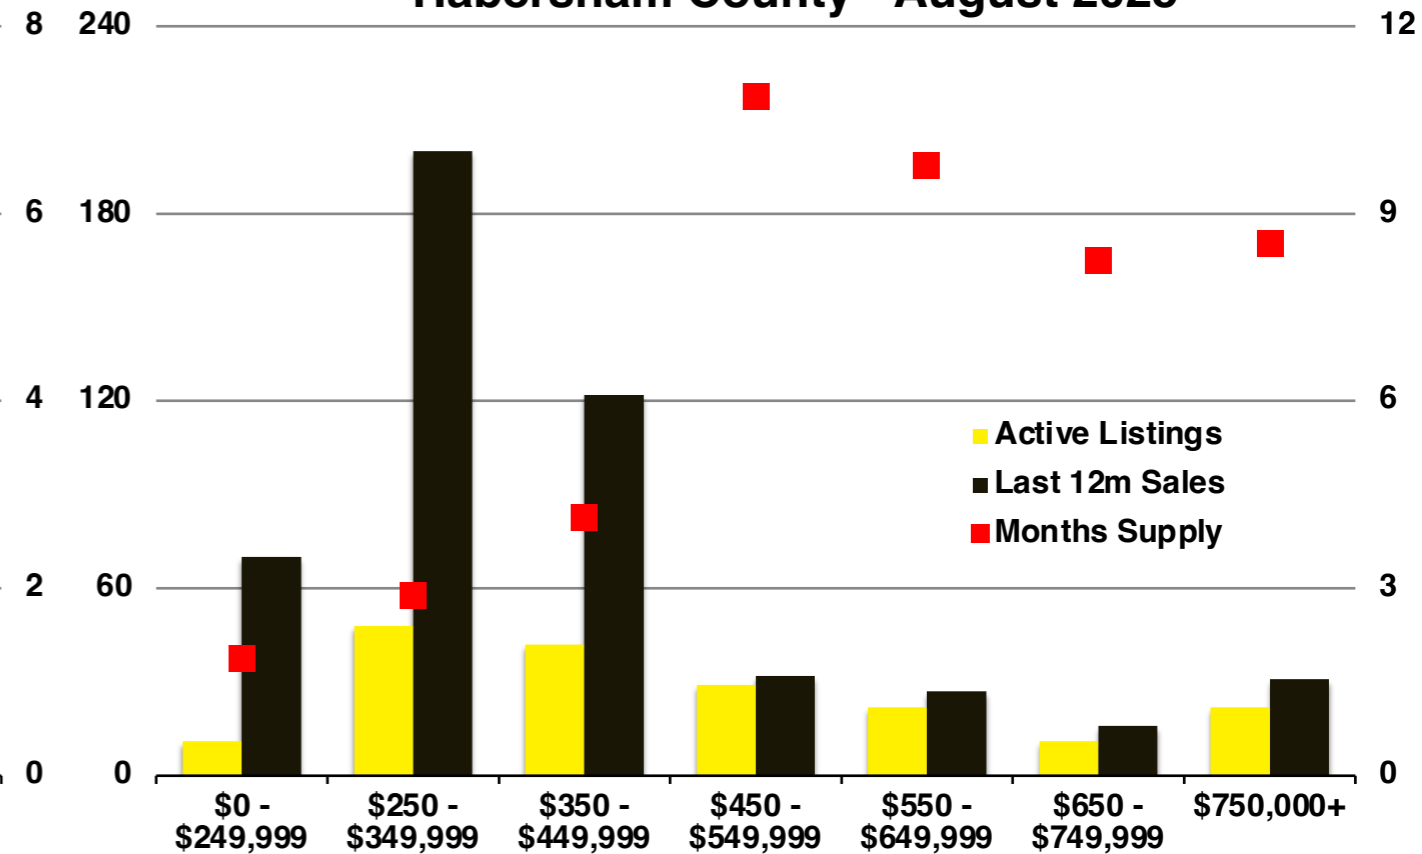

N INDICATORS

August 2025

NORTH GEORGIA

August 2025

Banks County - August 2025

Barrow County - August 2025

Cherokee County - August 2025

Dawson County - August 2025

Forsyth County - August 2025

Franklin County - August 2025

Gwinnett County - August 2025

Habersham County - August 2025

Hall County - August 2025

Jackson County - August 2025

Lumpkin County - August 2025

Pickens County - August 2025

Rabun County - August 2025

Stephens County - August 2025

Walton County - August 2025

White County - August 2025