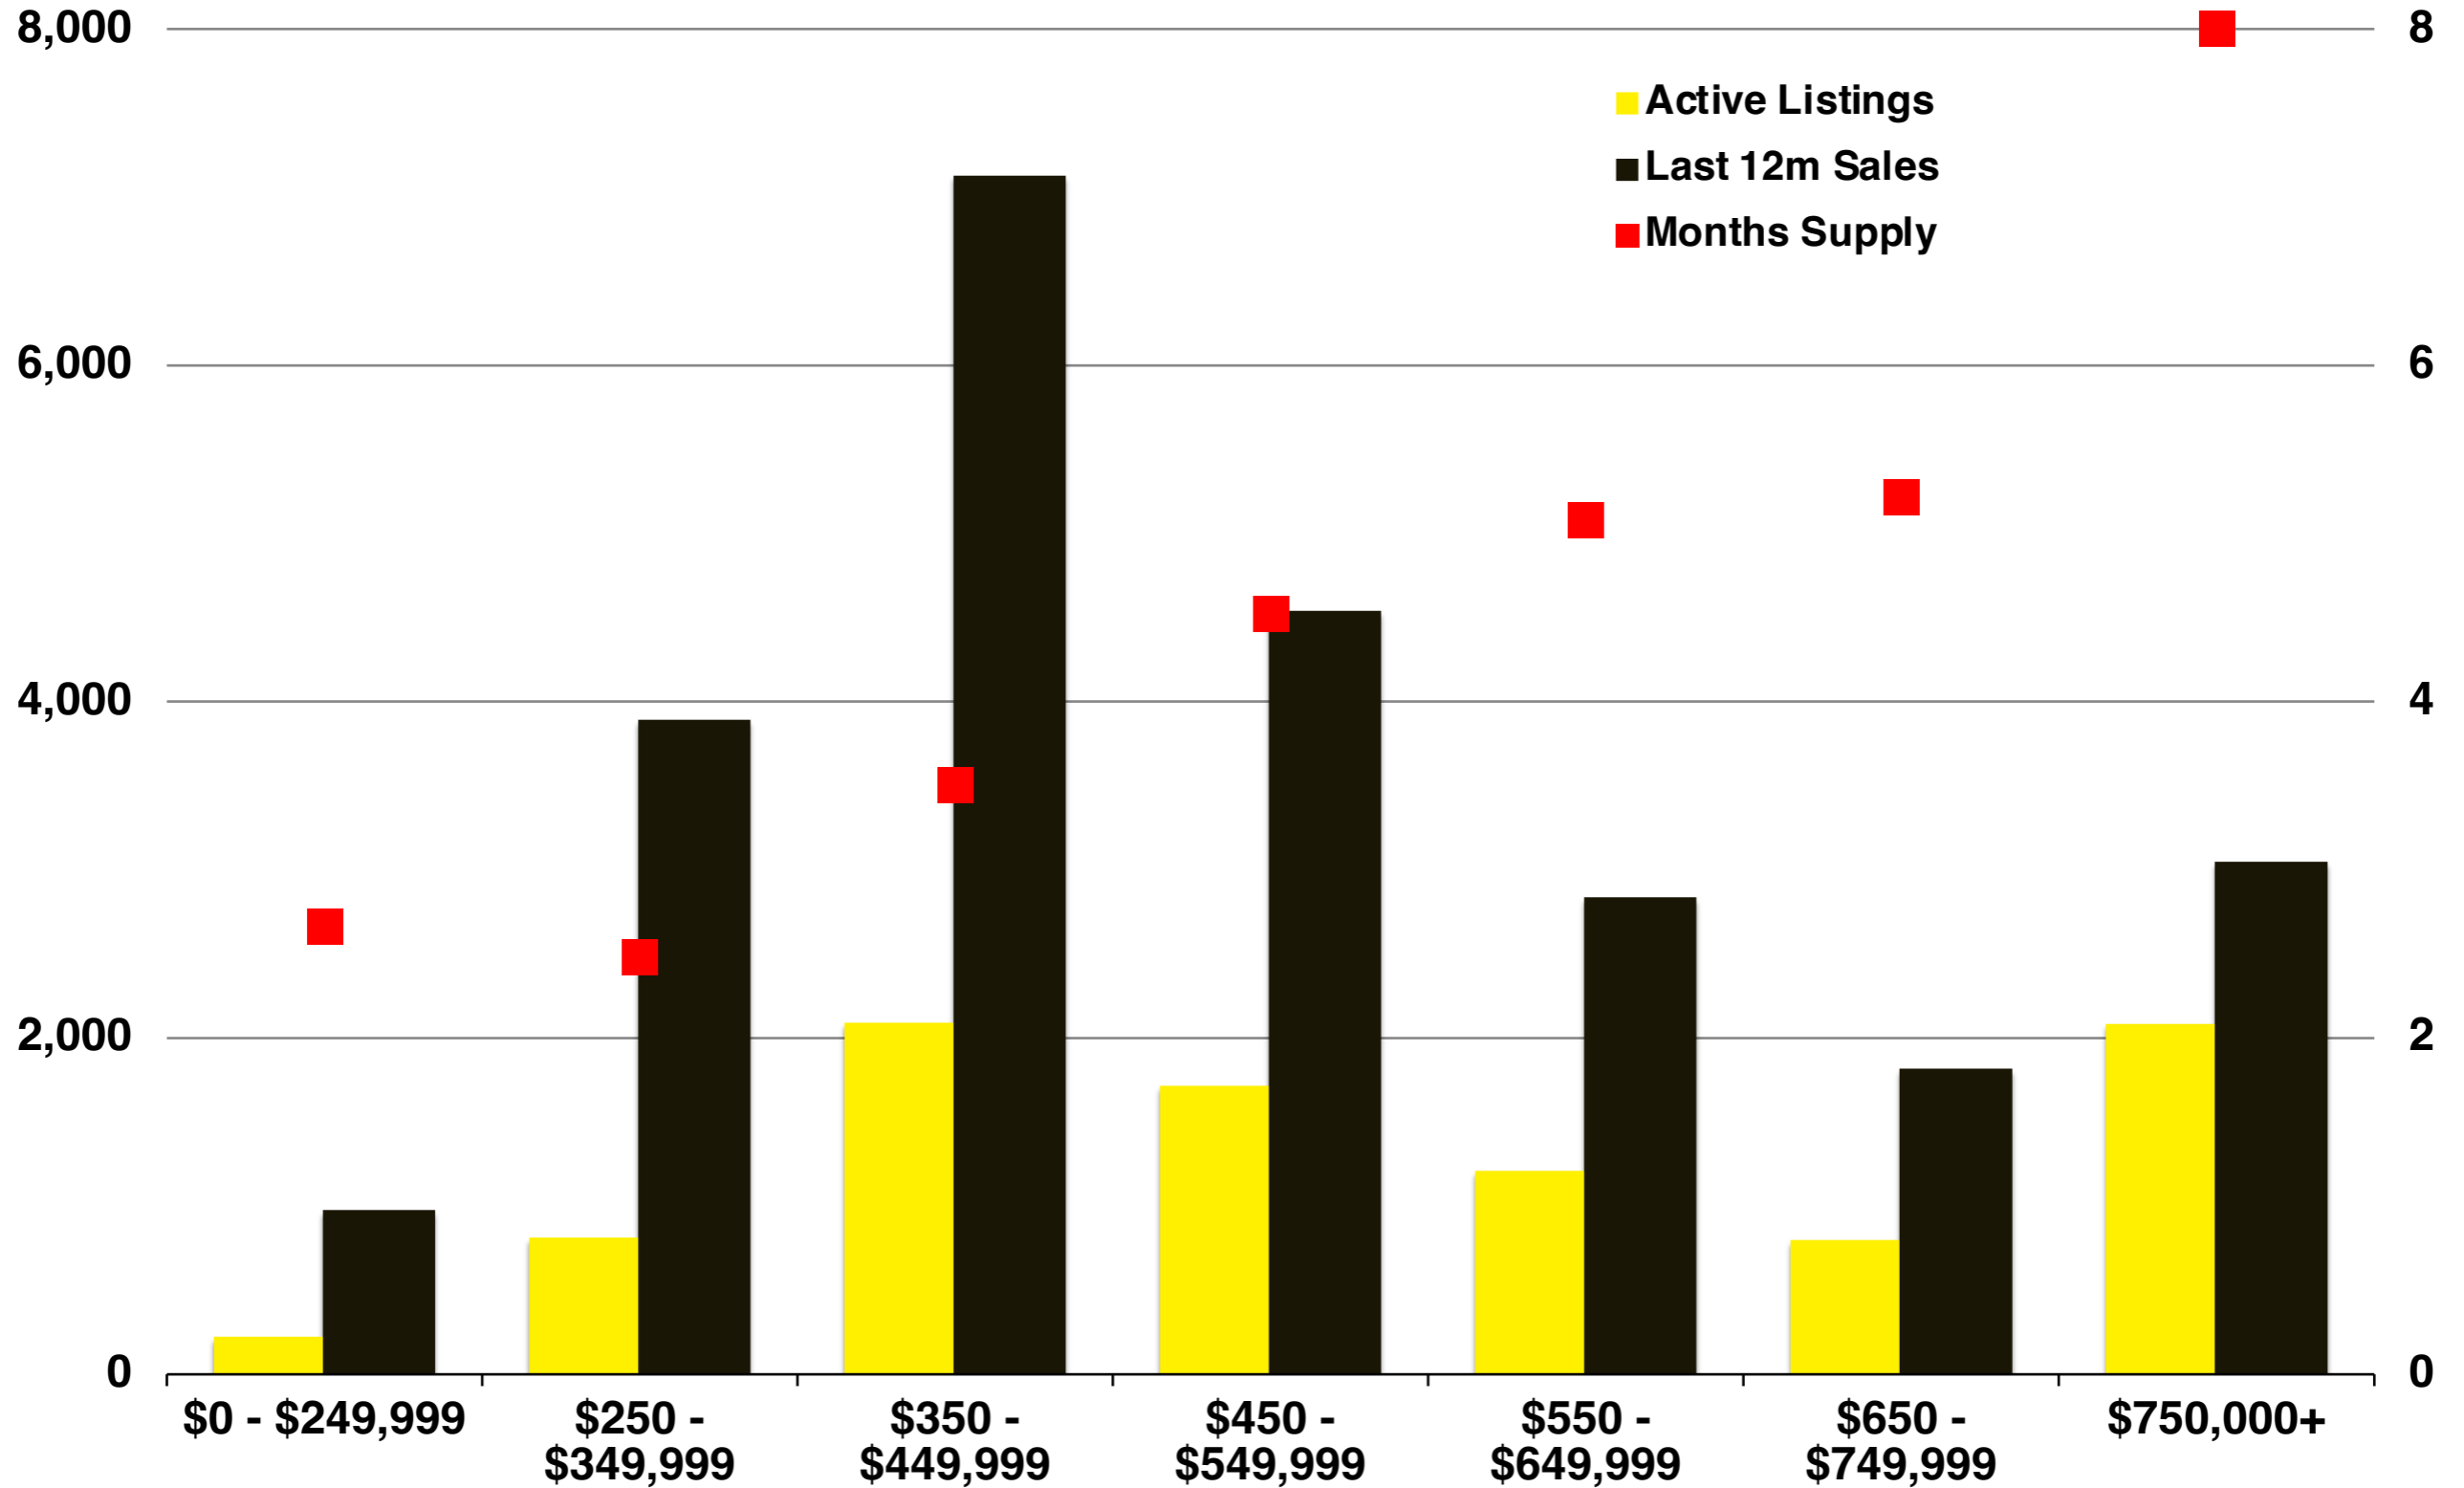

N INDICATORS

August 2025

NORTH GEORGIA

August 2025

Banks County - August 2025

Barrow County - August 2025

Cherokee County - August 2025

Dawson County - August 2025

Forsyth County - August 2025

Franklin County - August 2025

Gwinnett County - August 2025

Habersham County - August 2025

Hall County - August 2025

Jackson County - August 2025

Lumpkin County - August 2025

Pickens County - August 2025

Rabun County - August 2025

Stephens County - August 2025

Walton County - August 2025

White County - August 2025