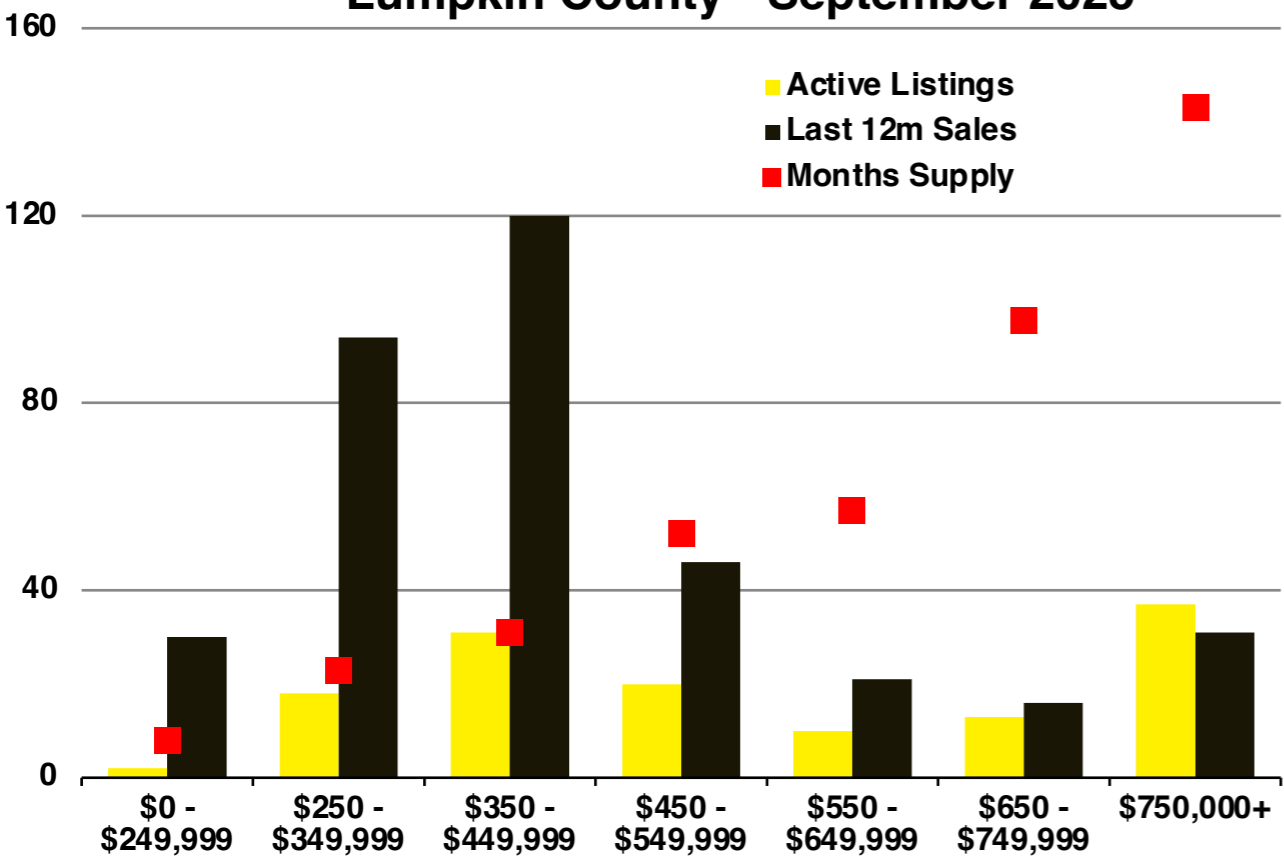

N INDICATORS

September 2025

NORTH GEORGIA

September 2025

Banks County - September 2025

Barrow County - September 2025

Cherokee County - September 2025

Dawson County - September 2025

Forsyth County - September 2025

Franklin County - September 2025

Gwinnett County - September 2025

Habersham County - September 2025

Hall County - September 2025

Jackson County - September 2025

Lumpkin County - September 2025

Pickens County - September 2025

Rabun County - September 2025

Stephens County - September 2025

Walton County - September 2025

White County - September 2025