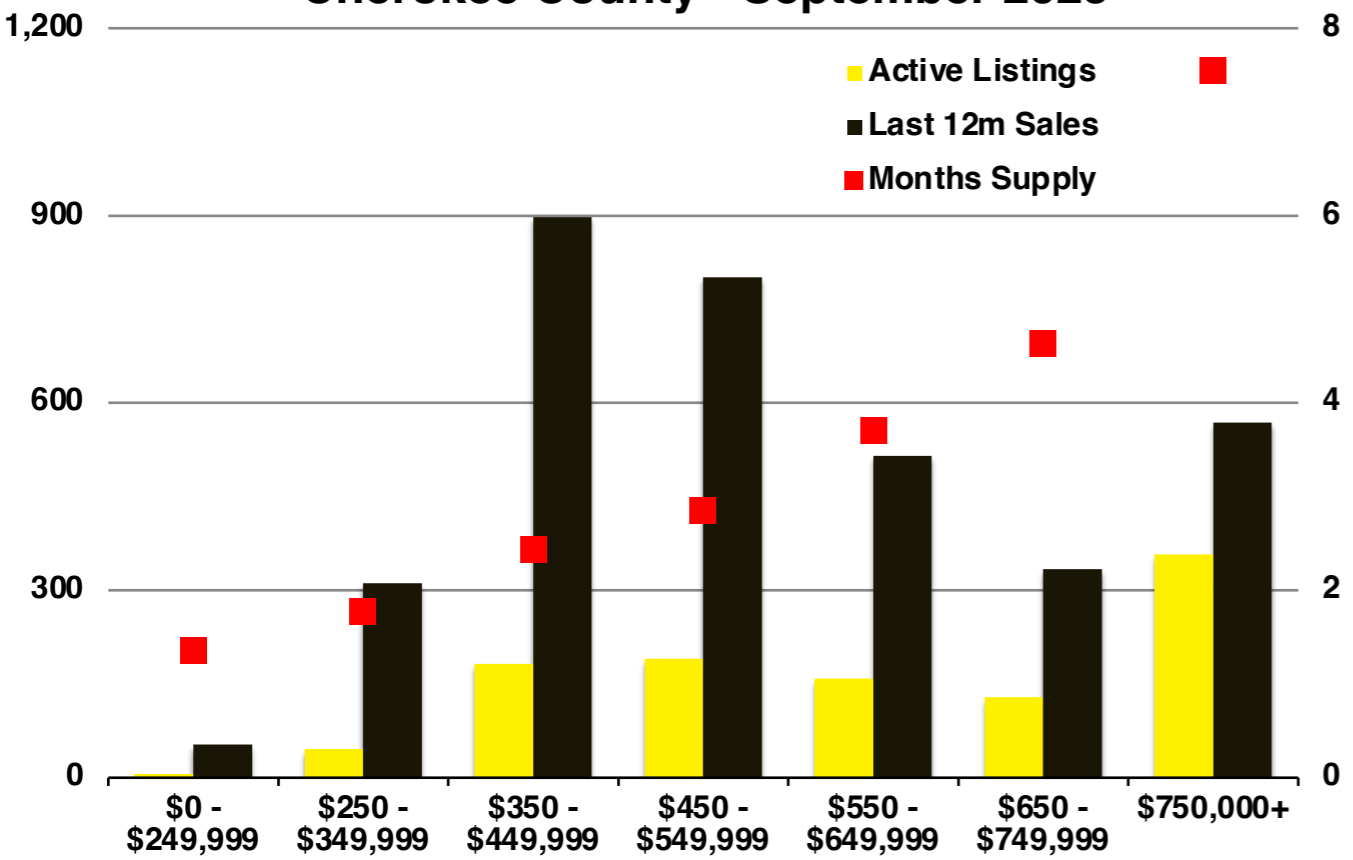

N INDICATORS

September 2025

NORTH GEORGIA

September 2025

Banks County - September 2025

Barrow County - September 2025

Cherokee County - September 2025

Dawson County - September 2025

Forsyth County - September 2025

Franklin County - September 2025

Gwinnett County - September 2025

Habersham County - September 2025

Hall County - September 2025

Jackson County - September 2025

Lumpkin County - September 2025

Pickens County - September 2025

Rabun County - September 2025

Stephens County - September 2025

Walton County - September 2025

White County - September 2025