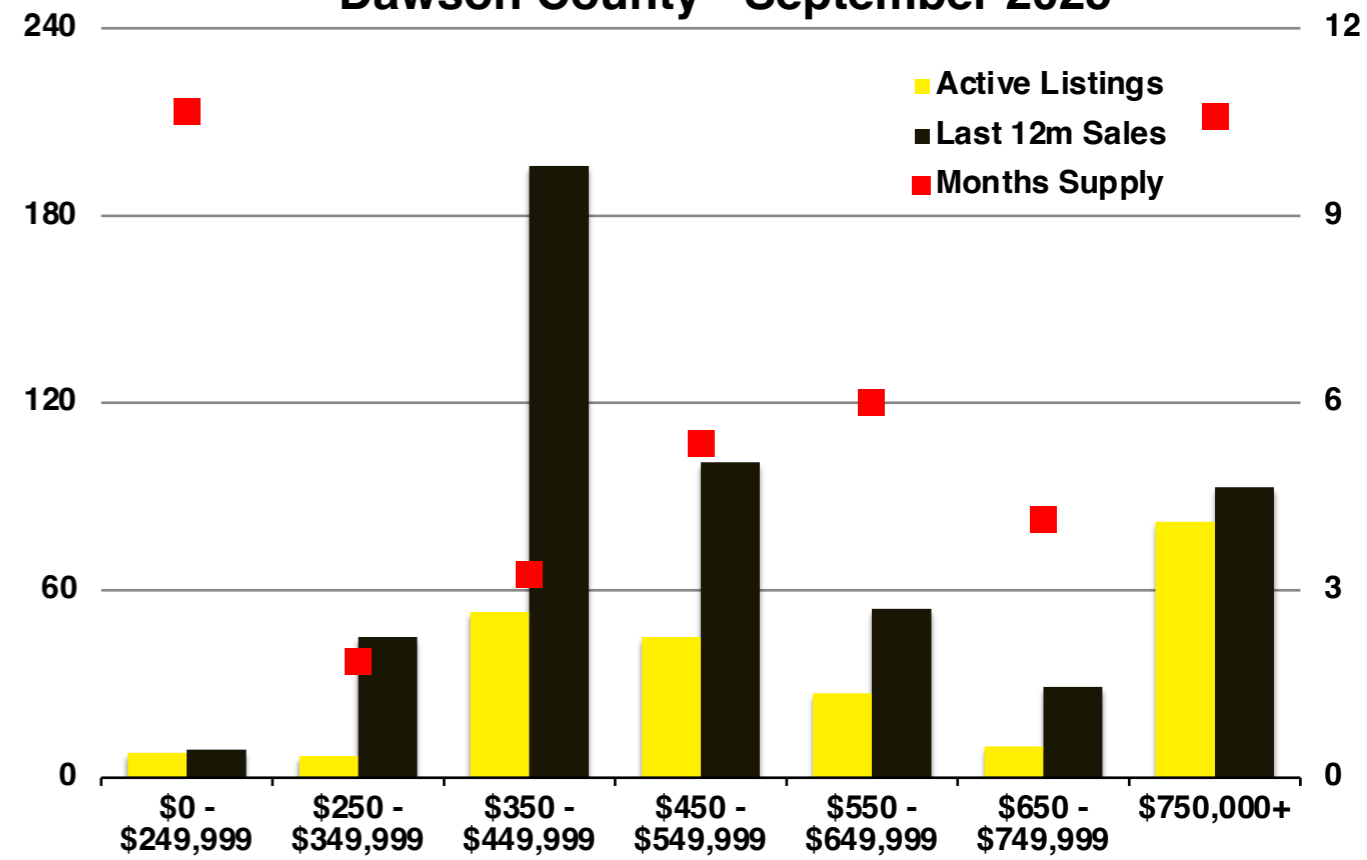

N INDICATORS

September 2025

NORTH GEORGIA

September 2025

Banks County - September 2025

Barrow County - September 2025

Cherokee County - September 2025

Dawson County - September 2025

Forsyth County - September 2025

Franklin County - September 2025

Gwinnett County - September 2025

Habersham County - September 2025

Hall County - September 2025

Jackson County - September 2025

Lumpkin County - September 2025

Pickens County - September 2025

Rabun County - September 2025

Stephens County - September 2025

Walton County - September 2025

White County - September 2025