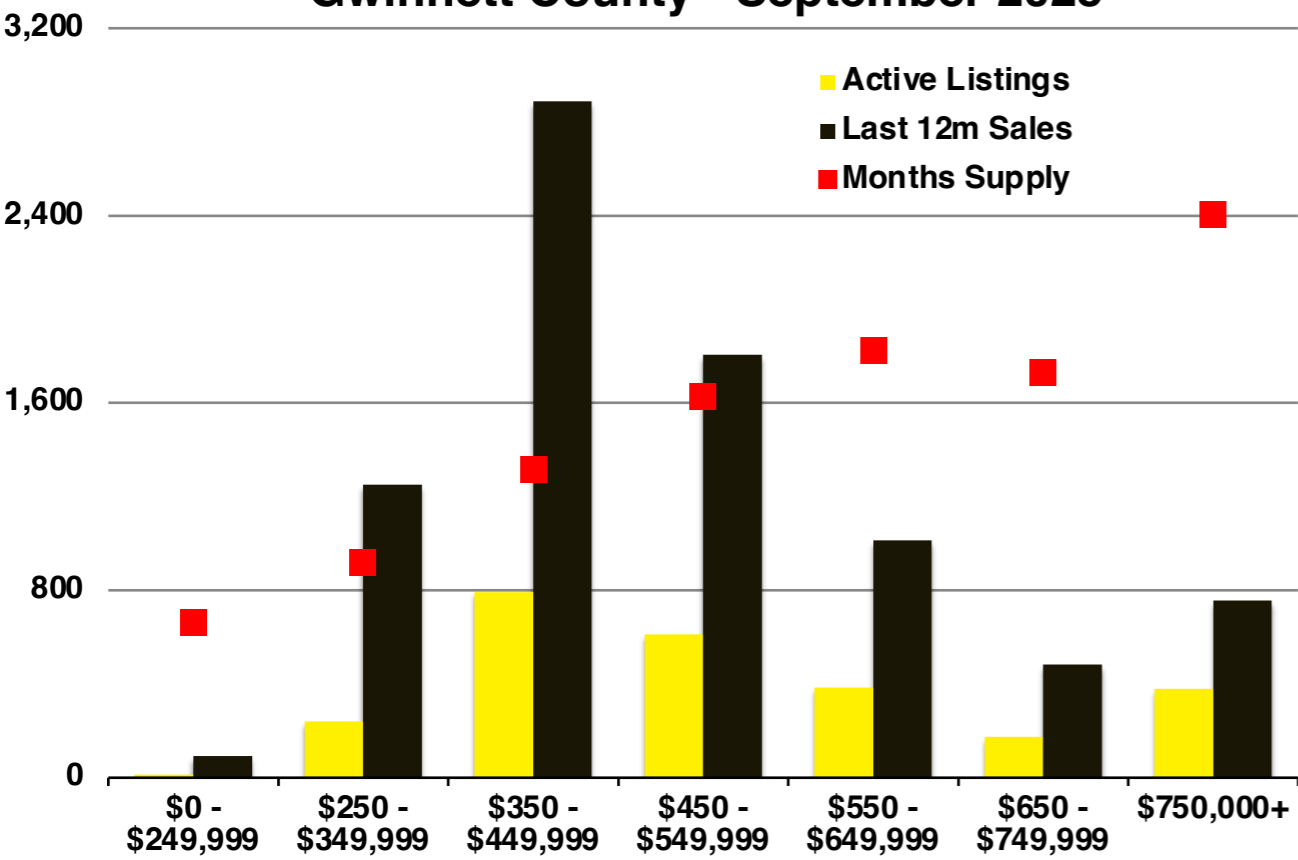

N INDICATORS

September 2025

NORTH GEORGIA

September 2025

Banks County - September 2025

Barrow County - September 2025

Cherokee County - September 2025

Dawson County - September 2025

Forsyth County - September 2025

Franklin County - September 2025

Gwinnett County - September 2025

Habersham County - September 2025

Hall County - September 2025

Jackson County - September 2025

Lumpkin County - September 2025

Pickens County - September 2025

Rabun County - September 2025

Stephens County - September 2025

Walton County - September 2025

White County - September 2025