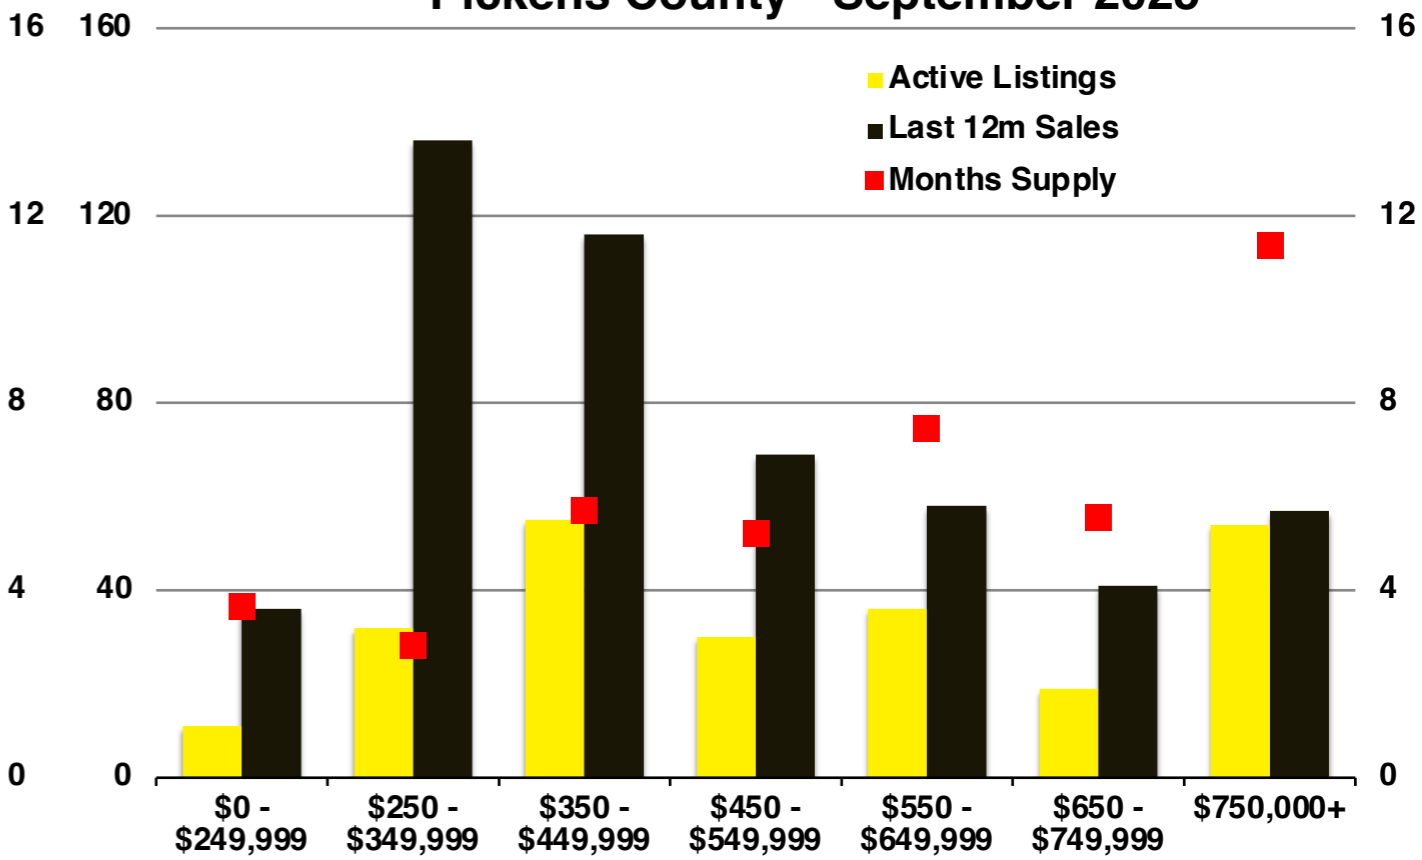

N INDICATORS

September 2025

NORTH GEORGIA

September 2025

Banks County - September 2025

Barrow County - September 2025

Cherokee County - September 2025

Dawson County - September 2025

Forsyth County - September 2025

Franklin County - September 2025

Gwinnett County - September 2025

Habersham County - September 2025

Hall County - September 2025

Jackson County - September 2025

Lumpkin County - September 2025

Pickens County - September 2025

Rabun County - September 2025

Stephens County - September 2025

Walton County - September 2025

White County - September 2025