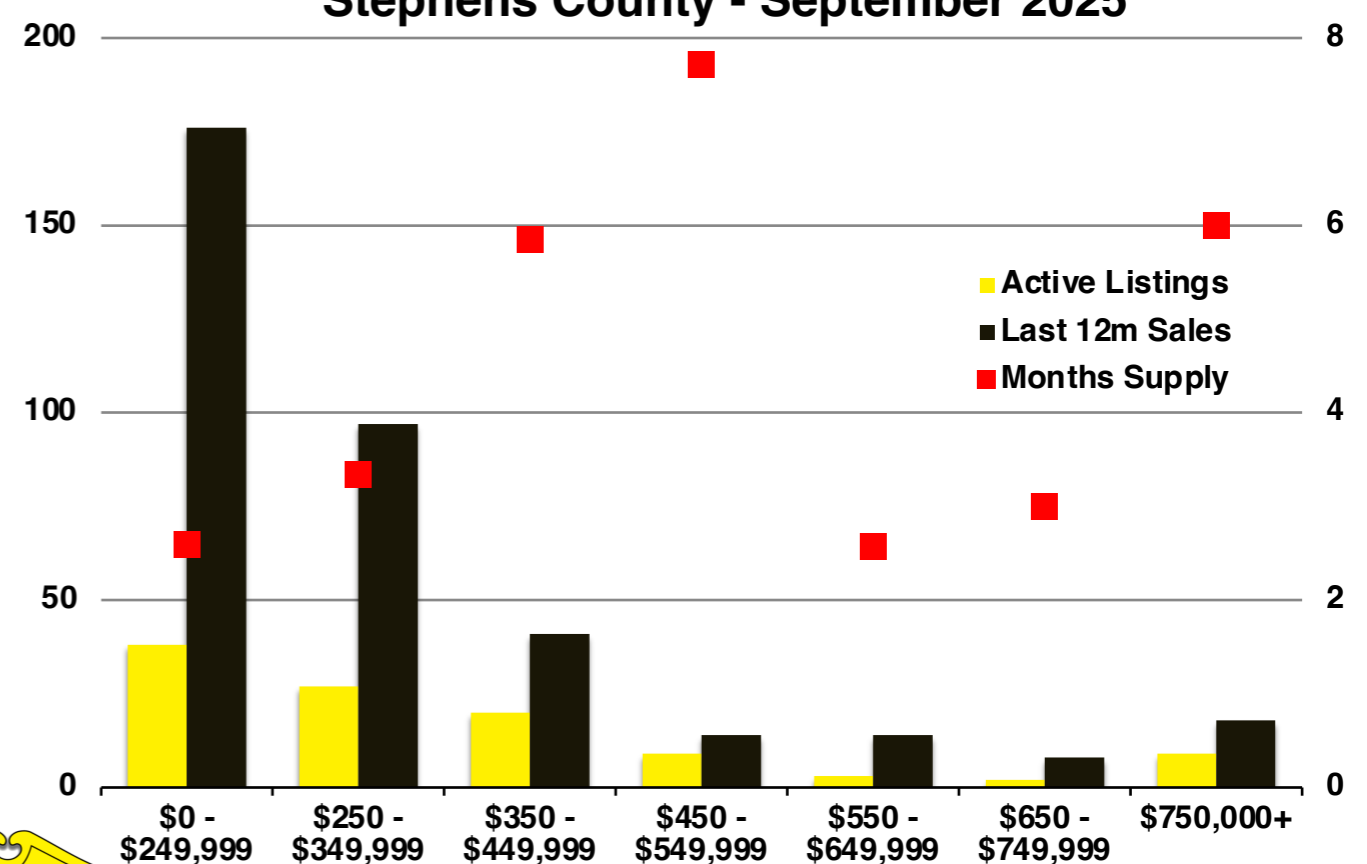

N INDICATORS

September 2025

NORTH GEORGIA

September 2025

Banks County - September 2025

Barrow County - September 2025

Cherokee County - September 2025

Dawson County - September 2025

Forsyth County - September 2025

Franklin County - September 2025

Gwinnett County - September 2025

Habersham County - September 2025

Hall County - September 2025

Jackson County - September 2025

Lumpkin County - September 2025

Pickens County - September 2025

Rabun County - September 2025

Stephens County - September 2025

Walton County - September 2025

White County - September 2025