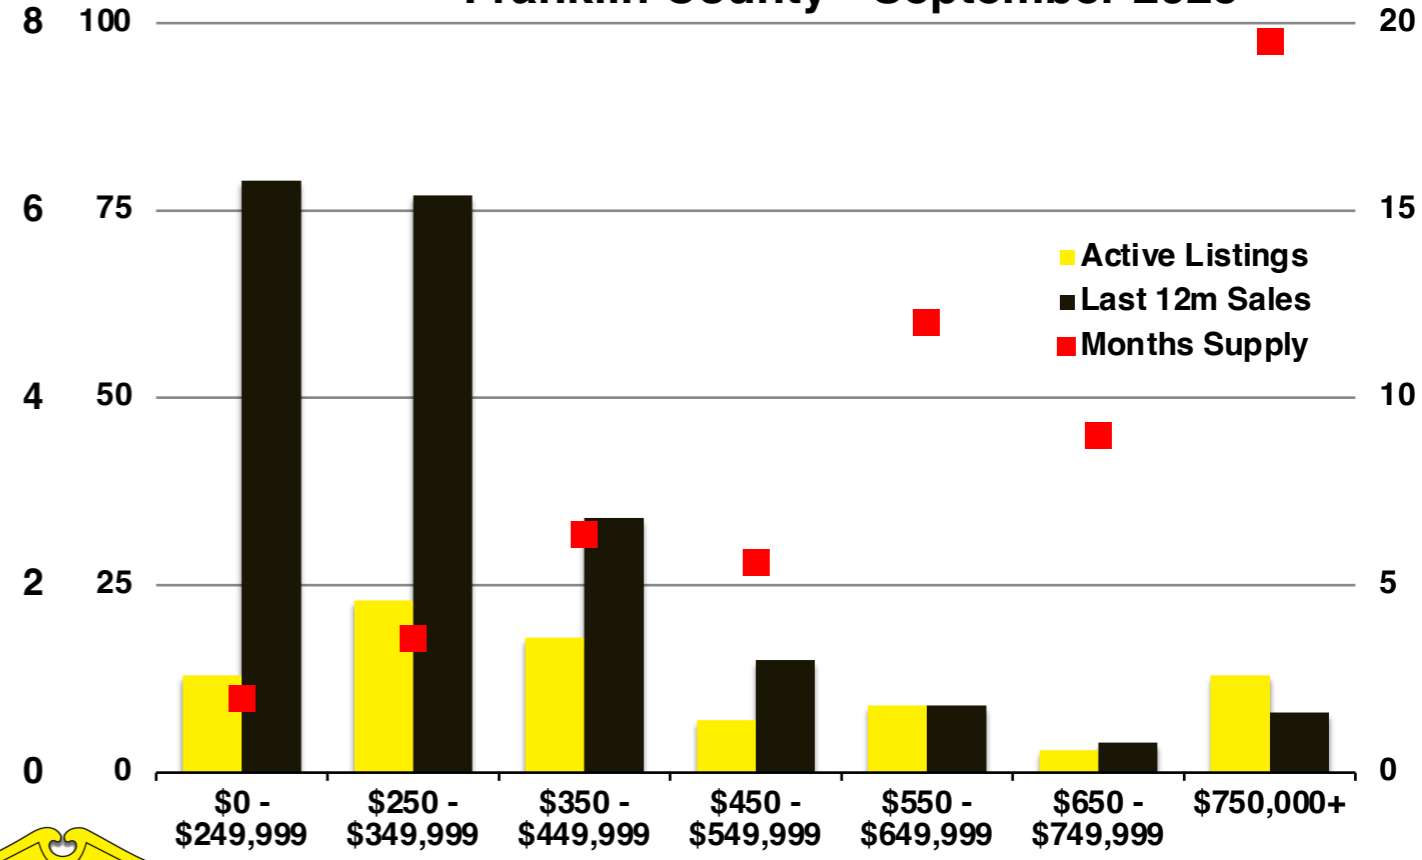

N INDICATORS

September 2025

NORTH GEORGIA

September 2025

Banks County - September 2025

Barrow County - September 2025

Cherokee County - September 2025

Dawson County - September 2025

Forsyth County - September 2025

Franklin County - September 2025

Gwinnett County - September 2025

Habersham County - September 2025

Hall County - September 2025

Jackson County - September 2025

Lumpkin County - September 2025

Pickens County - September 2025

Rabun County - September 2025

Stephens County - September 2025

Walton County - September 2025

White County - September 2025