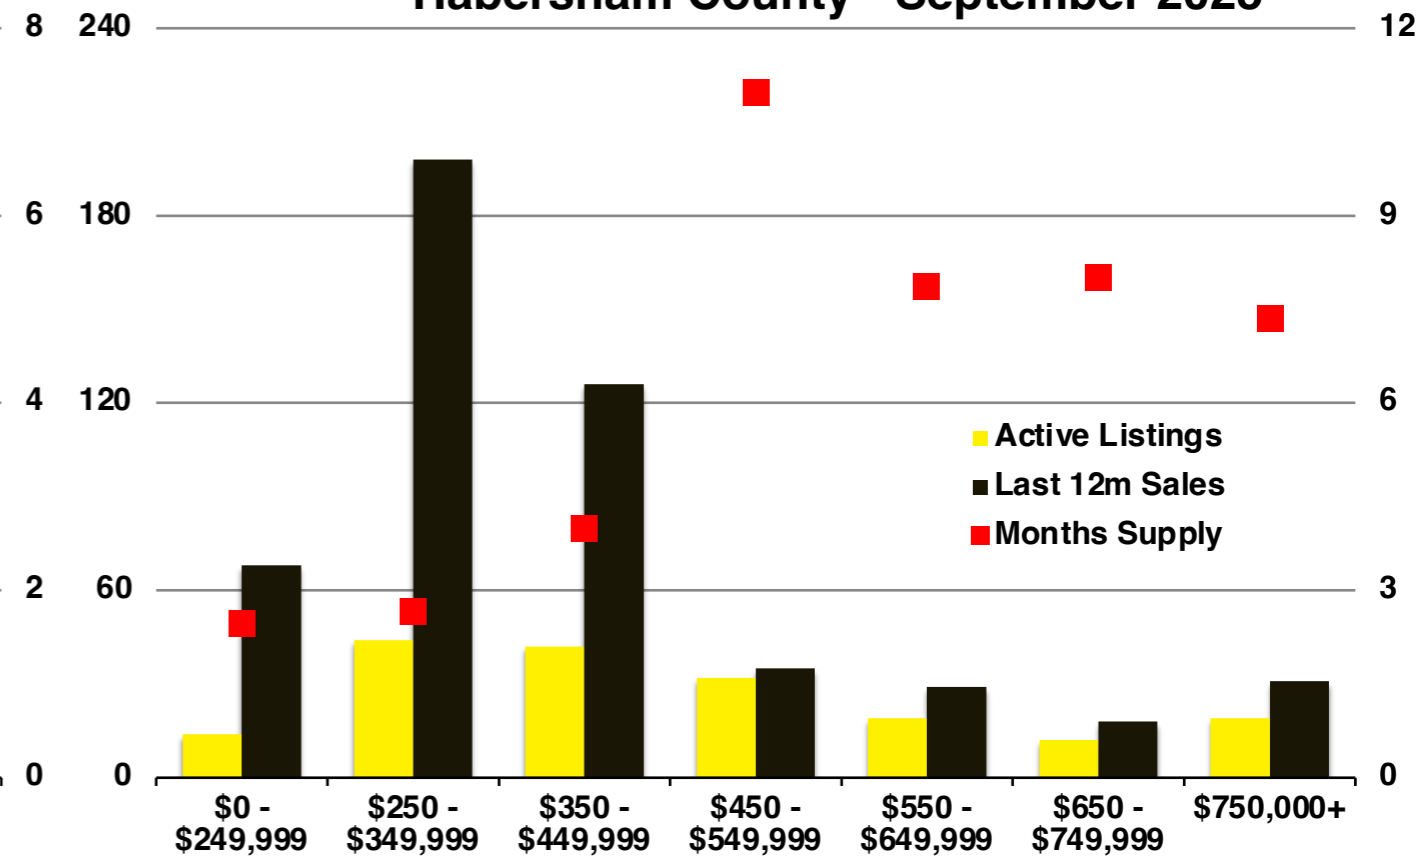

N INDICATORS

September 2025

NORTH GEORGIA

September 2025

Banks County - September 2025

Barrow County - September 2025

Cherokee County - September 2025

Dawson County - September 2025

Forsyth County - September 2025

Franklin County - September 2025

Gwinnett County - September 2025

Habersham County - September 2025

Hall County - September 2025

Jackson County - September 2025

Lumpkin County - September 2025

Pickens County - September 2025

Rabun County - September 2025

Stephens County - September 2025

Walton County - September 2025

White County - September 2025