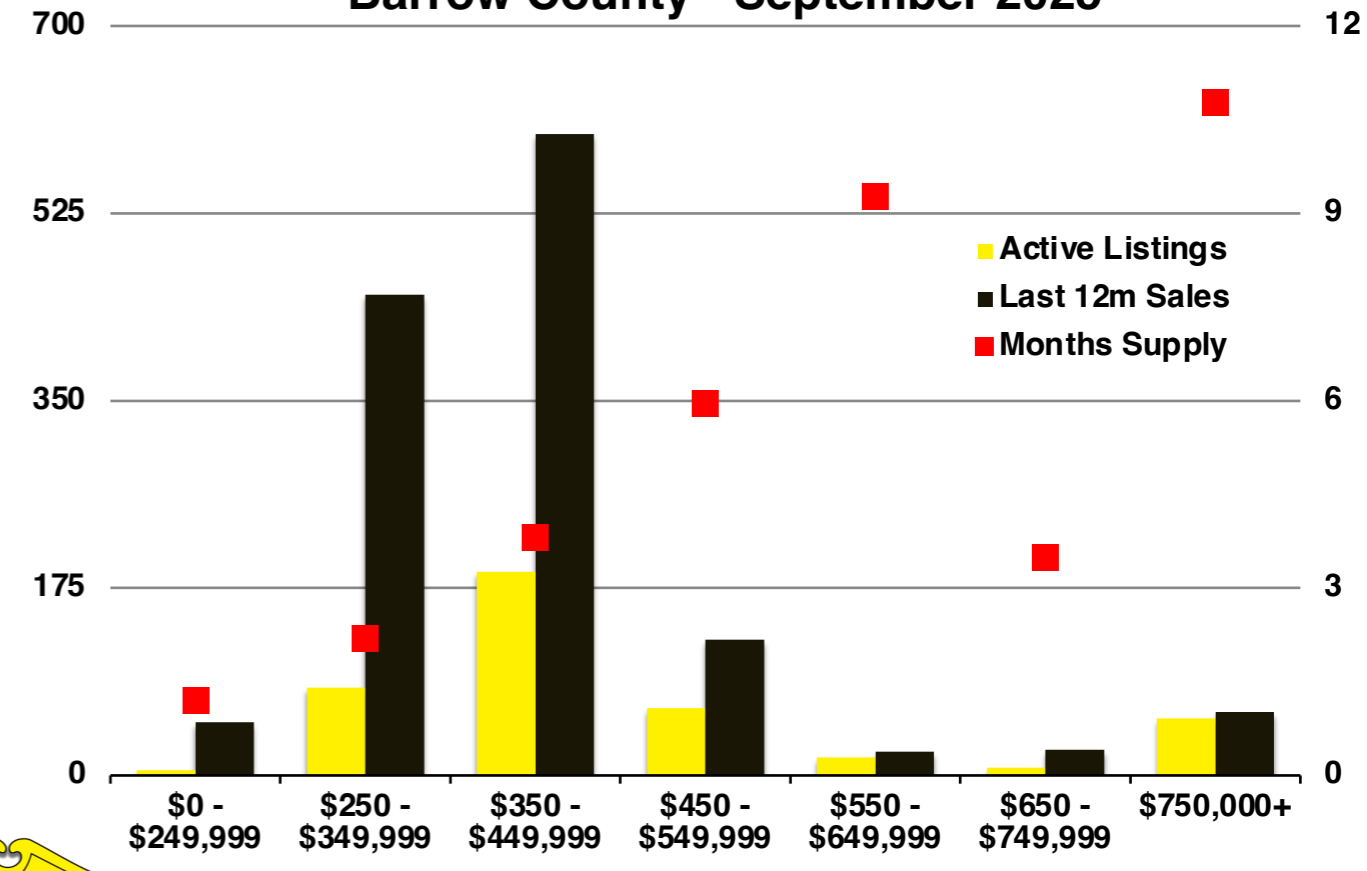

N INDICATORS

September 2025

NORTH GEORGIA

September 2025

Banks County - September 2025

Barrow County - September 2025

Cherokee County - September 2025

Dawson County - September 2025

Forsyth County - September 2025

Franklin County - September 2025

Gwinnett County - September 2025

Habersham County - September 2025

Hall County - September 2025

Jackson County - September 2025

Lumpkin County - September 2025

Pickens County - September 2025

Rabun County - September 2025

Stephens County - September 2025

Walton County - September 2025

White County - September 2025