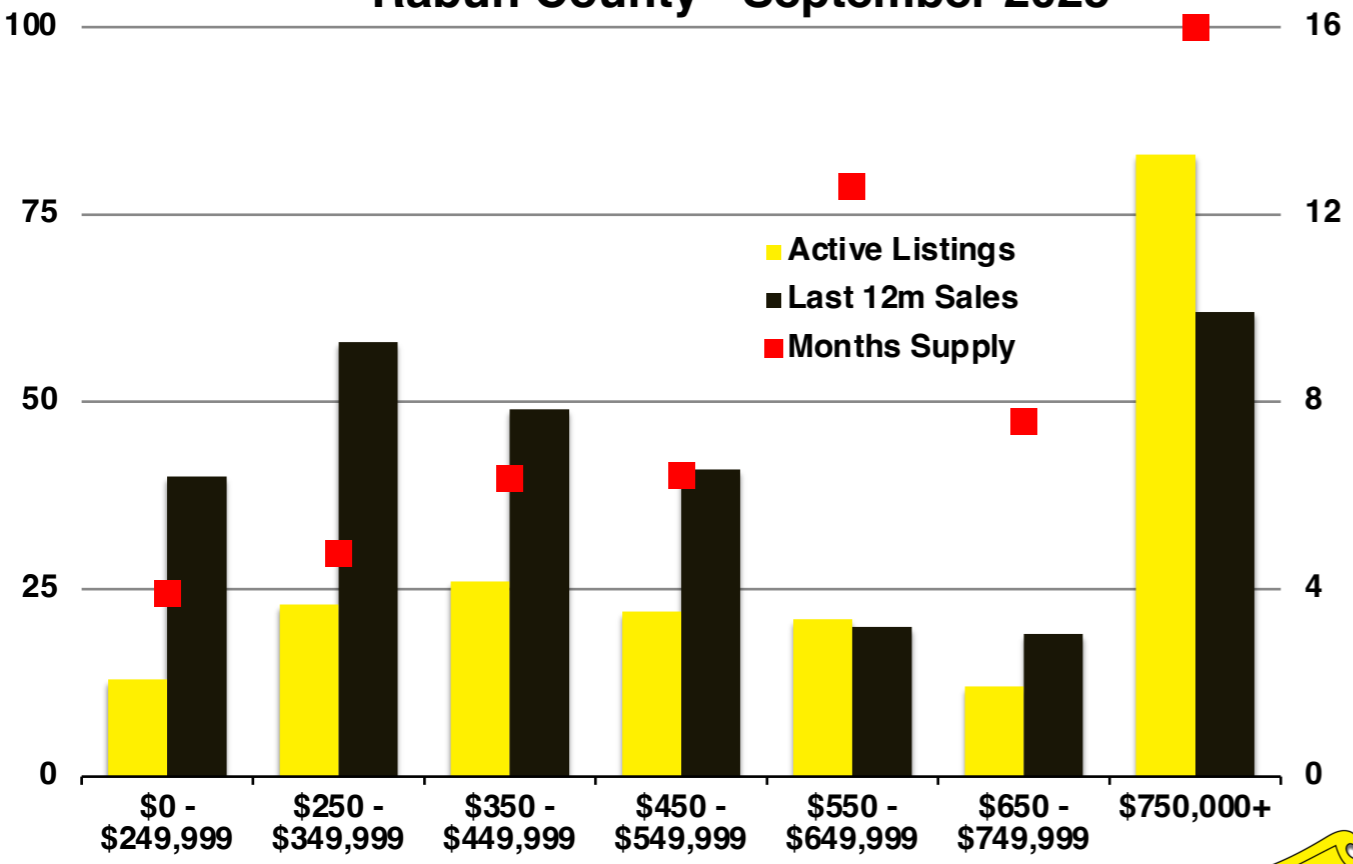

N INDICATORS

September 2025

NORTH GEORGIA

September 2025

Banks County - September 2025

Barrow County - September 2025

Cherokee County - September 2025

Dawson County - September 2025

Forsyth County - September 2025

Franklin County - September 2025

Gwinnett County - September 2025

Habersham County - September 2025

Hall County - September 2025

Jackson County - September 2025

Lumpkin County - September 2025

Pickens County - September 2025

Rabun County - September 2025

Stephens County - September 2025

Walton County - September 2025

White County - September 2025