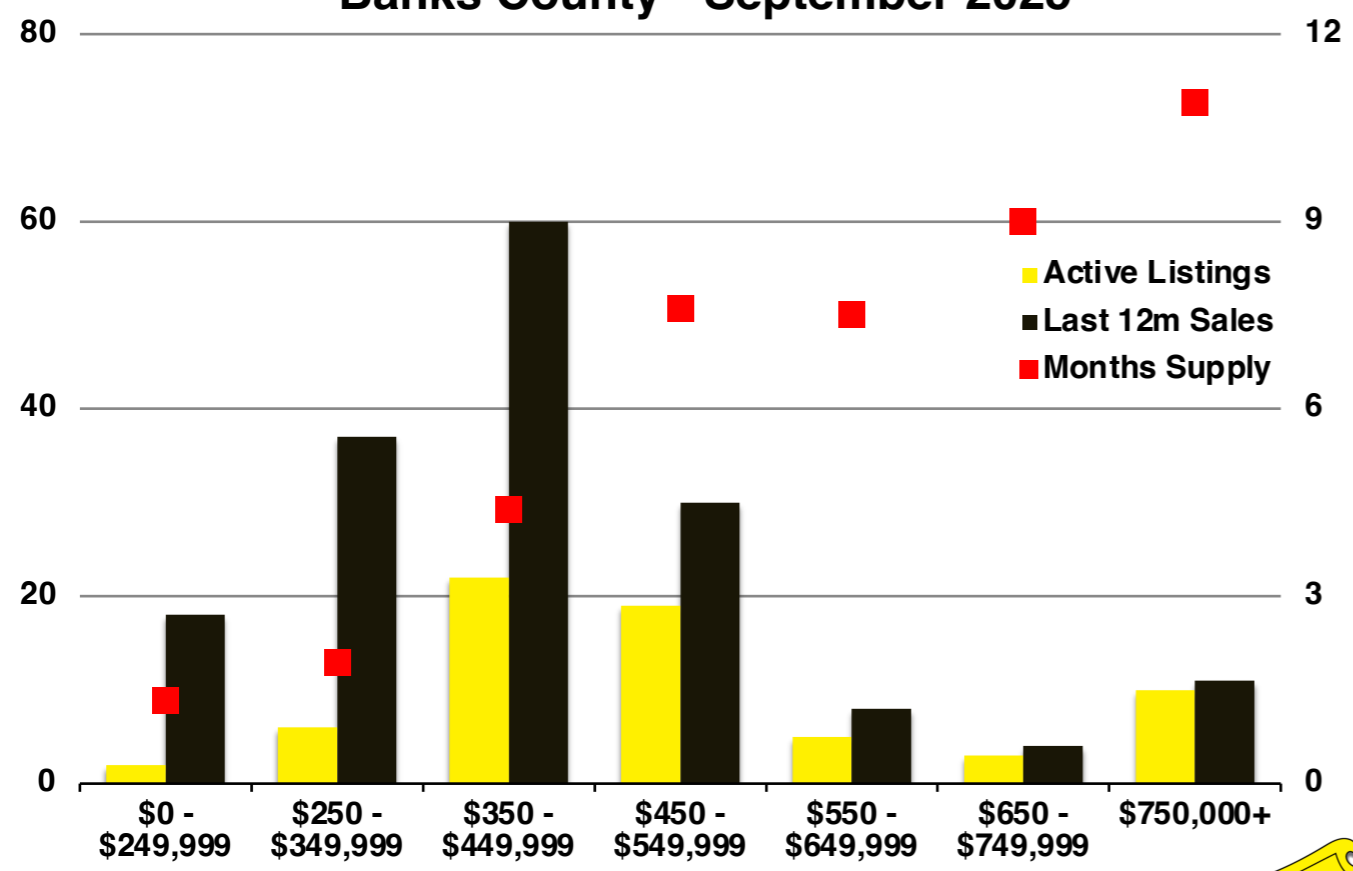

N INDICATORS

September 2025

NORTH GEORGIA

September 2025

Banks County - September 2025

Barrow County - September 2025

Cherokee County - September 2025

Dawson County - September 2025

Forsyth County - September 2025

Franklin County - September 2025

Gwinnett County - September 2025

Habersham County - September 2025

Hall County - September 2025

Jackson County - September 2025

Lumpkin County - September 2025

Pickens County - September 2025

Rabun County - September 2025

Stephens County - September 2025

Walton County - September 2025

White County - September 2025