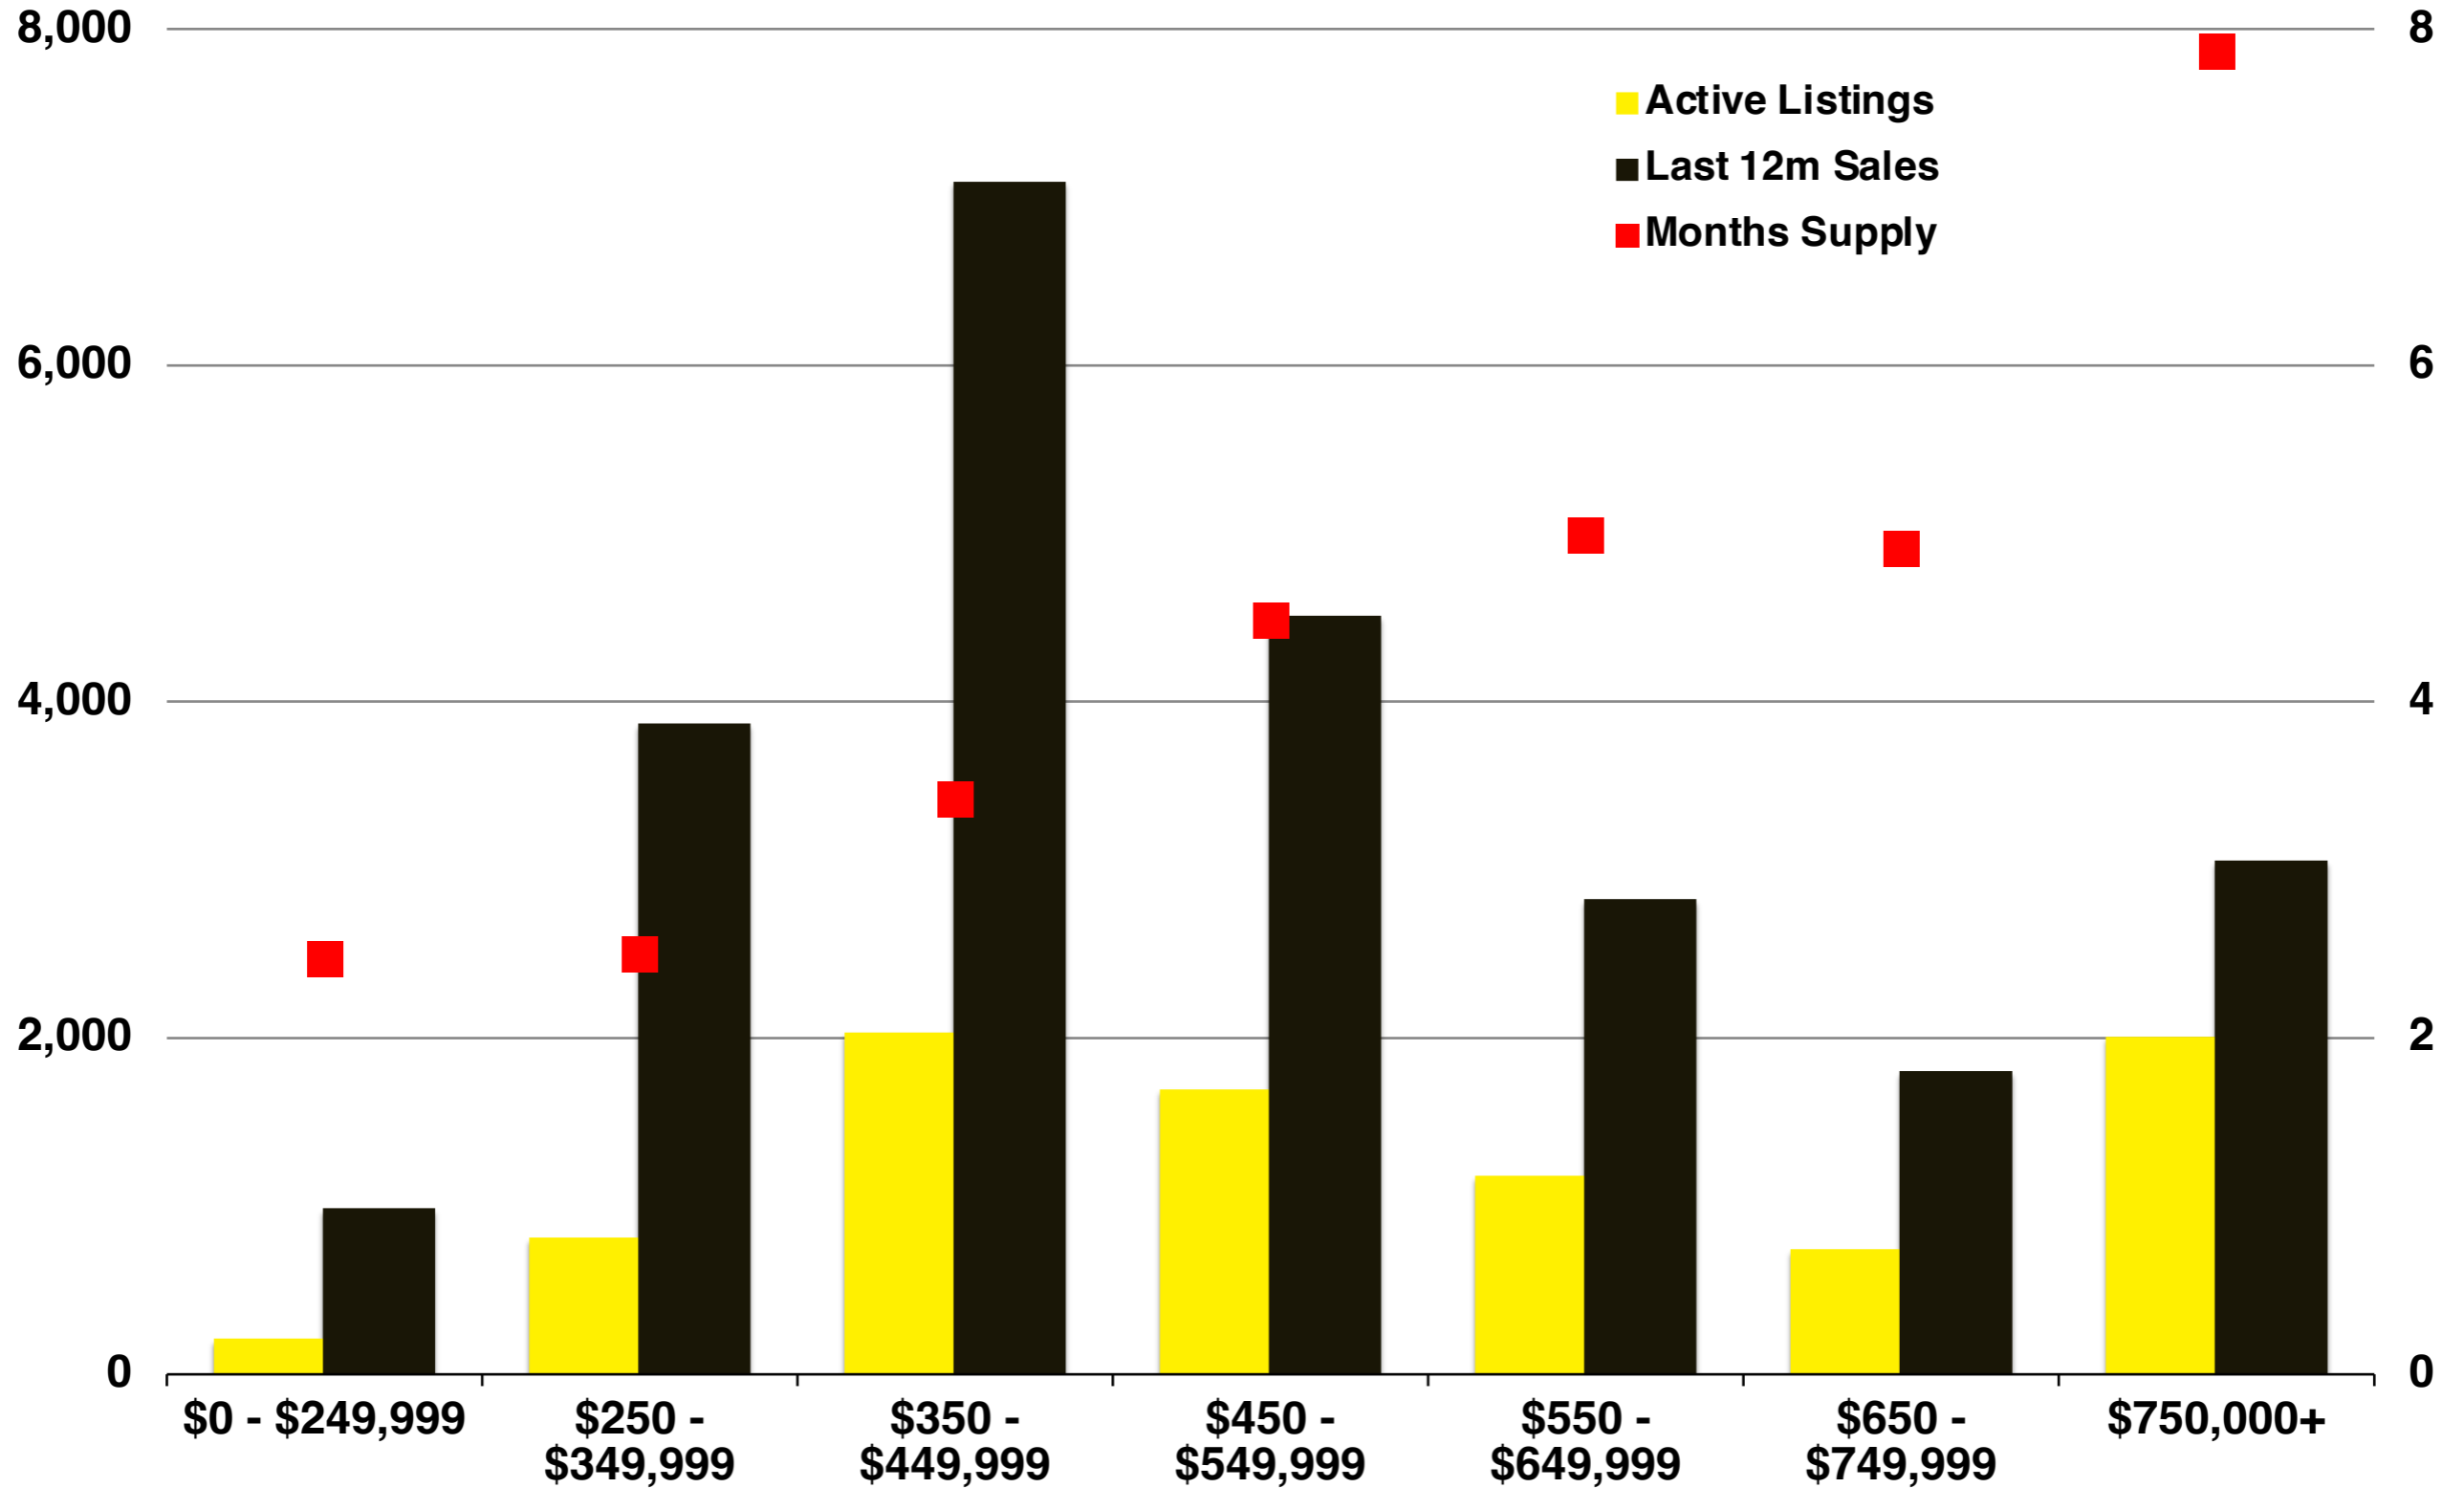

N INDICATORS

September 2025

NORTH GEORGIA

September 2025

Banks County - September 2025

Barrow County - September 2025

Cherokee County - September 2025

Dawson County - September 2025

Forsyth County - September 2025

Franklin County - September 2025

Gwinnett County - September 2025

Habersham County - September 2025

Hall County - September 2025

Jackson County - September 2025

Lumpkin County - September 2025

Pickens County - September 2025

Rabun County - September 2025

Stephens County - September 2025

Walton County - September 2025

White County - September 2025