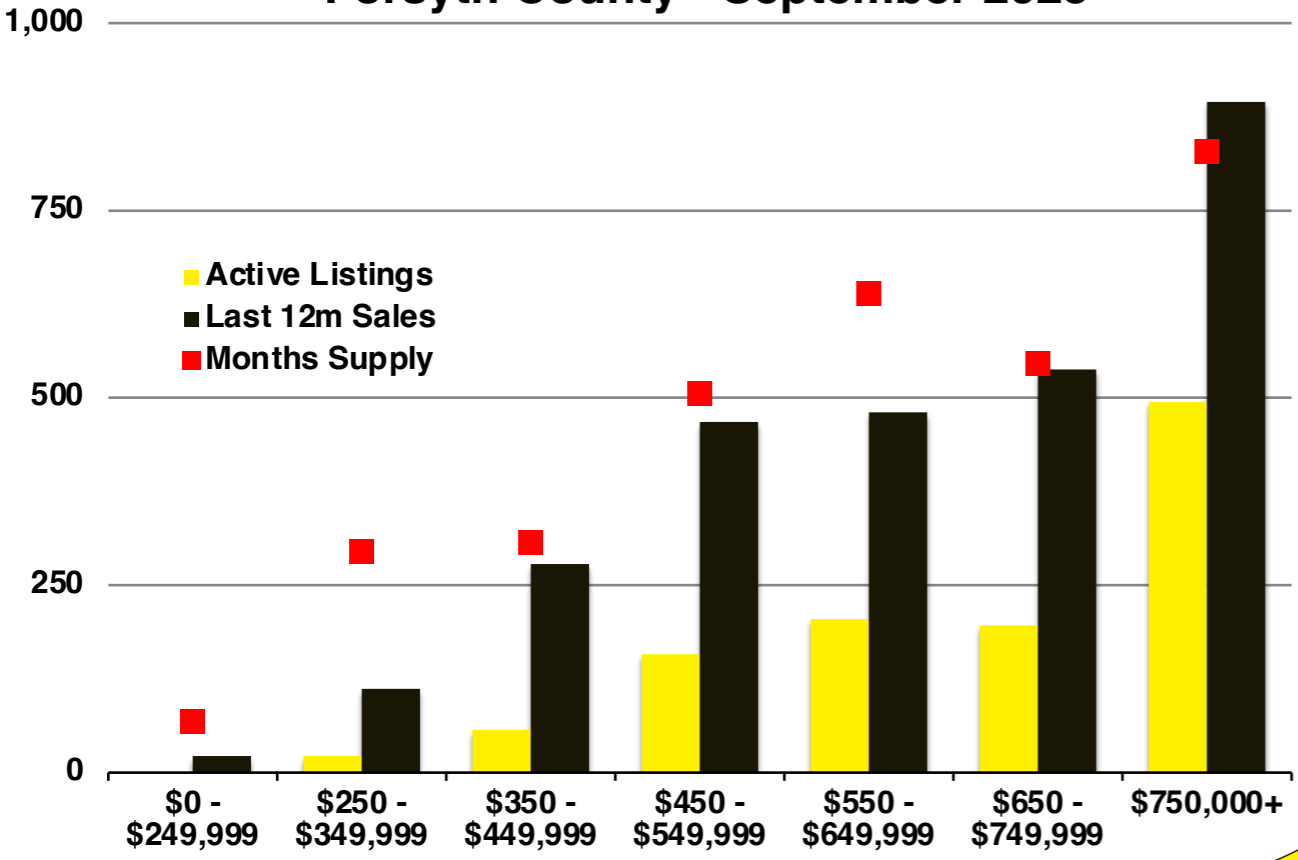

N INDICATORS

September 2025

NORTH GEORGIA

September 2025

Banks County - September 2025

Barrow County - September 2025

Cherokee County - September 2025

Dawson County - September 2025

Forsyth County - September 2025

Franklin County - September 2025

Gwinnett County - September 2025

Habersham County - September 2025

Hall County - September 2025

Jackson County - September 2025

Lumpkin County - September 2025

Pickens County - September 2025

Rabun County - September 2025

Stephens County - September 2025

Walton County - September 2025

White County - September 2025