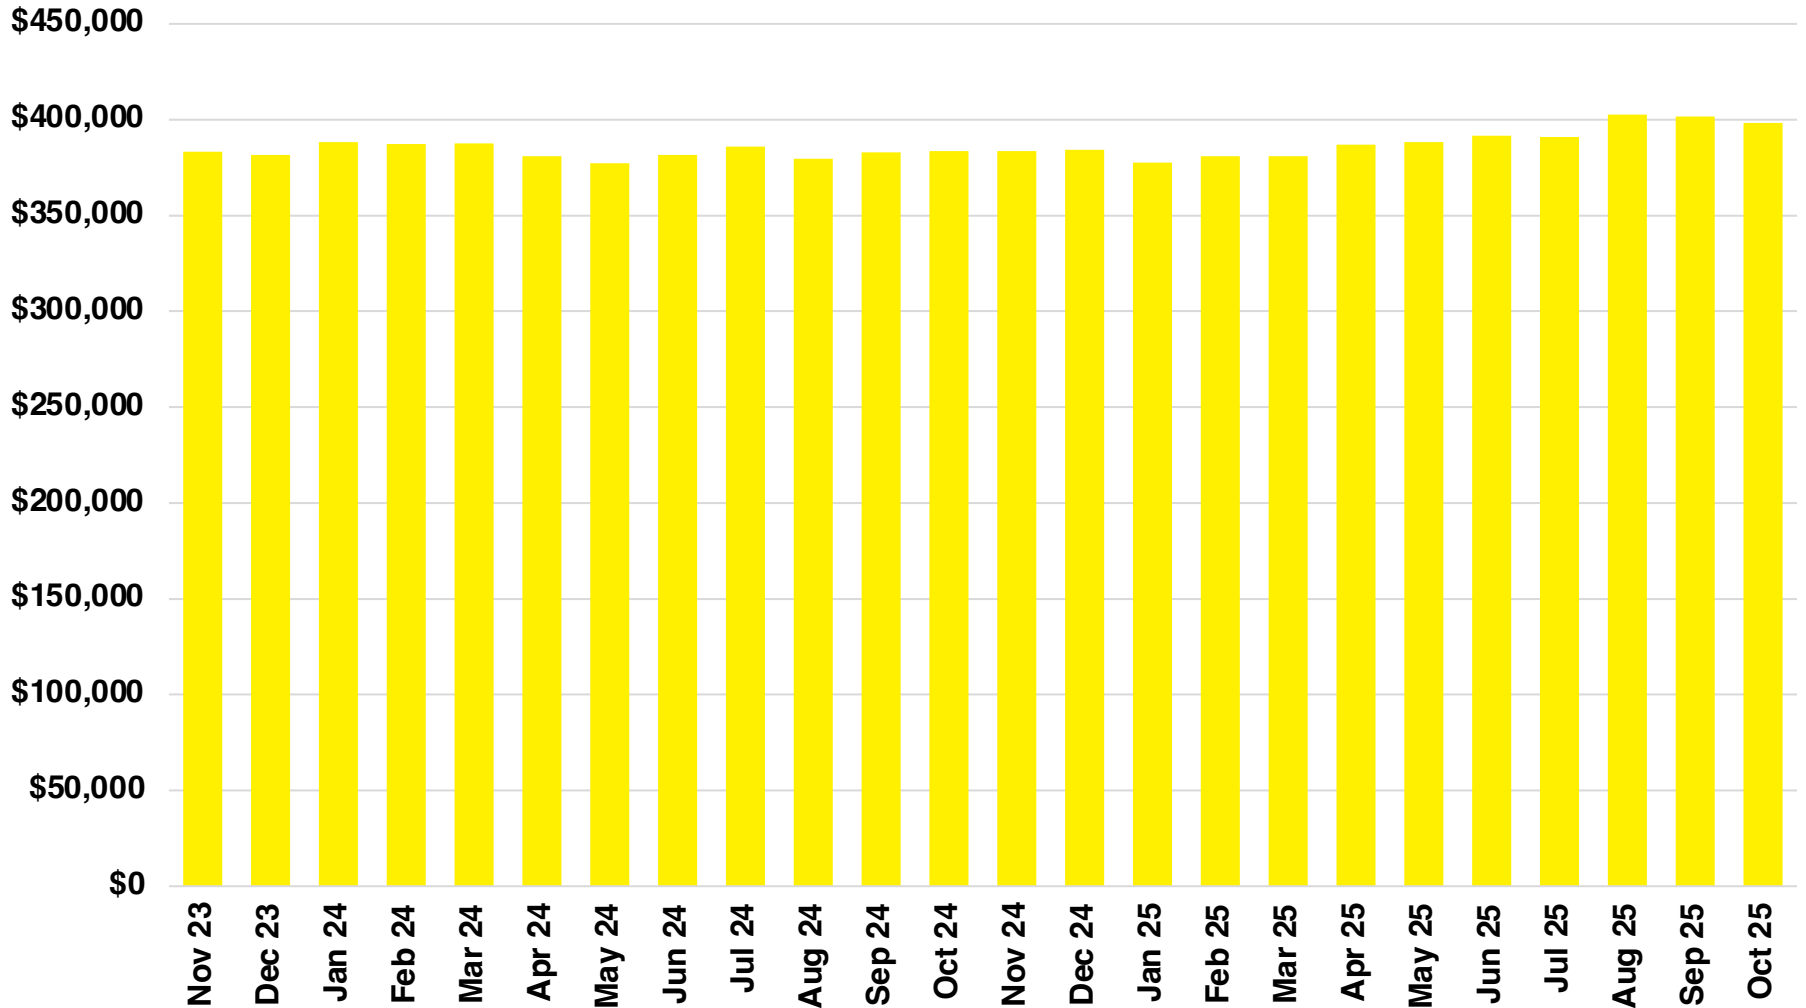

WHITE COUNTY

AVERAGE SALES PRICE