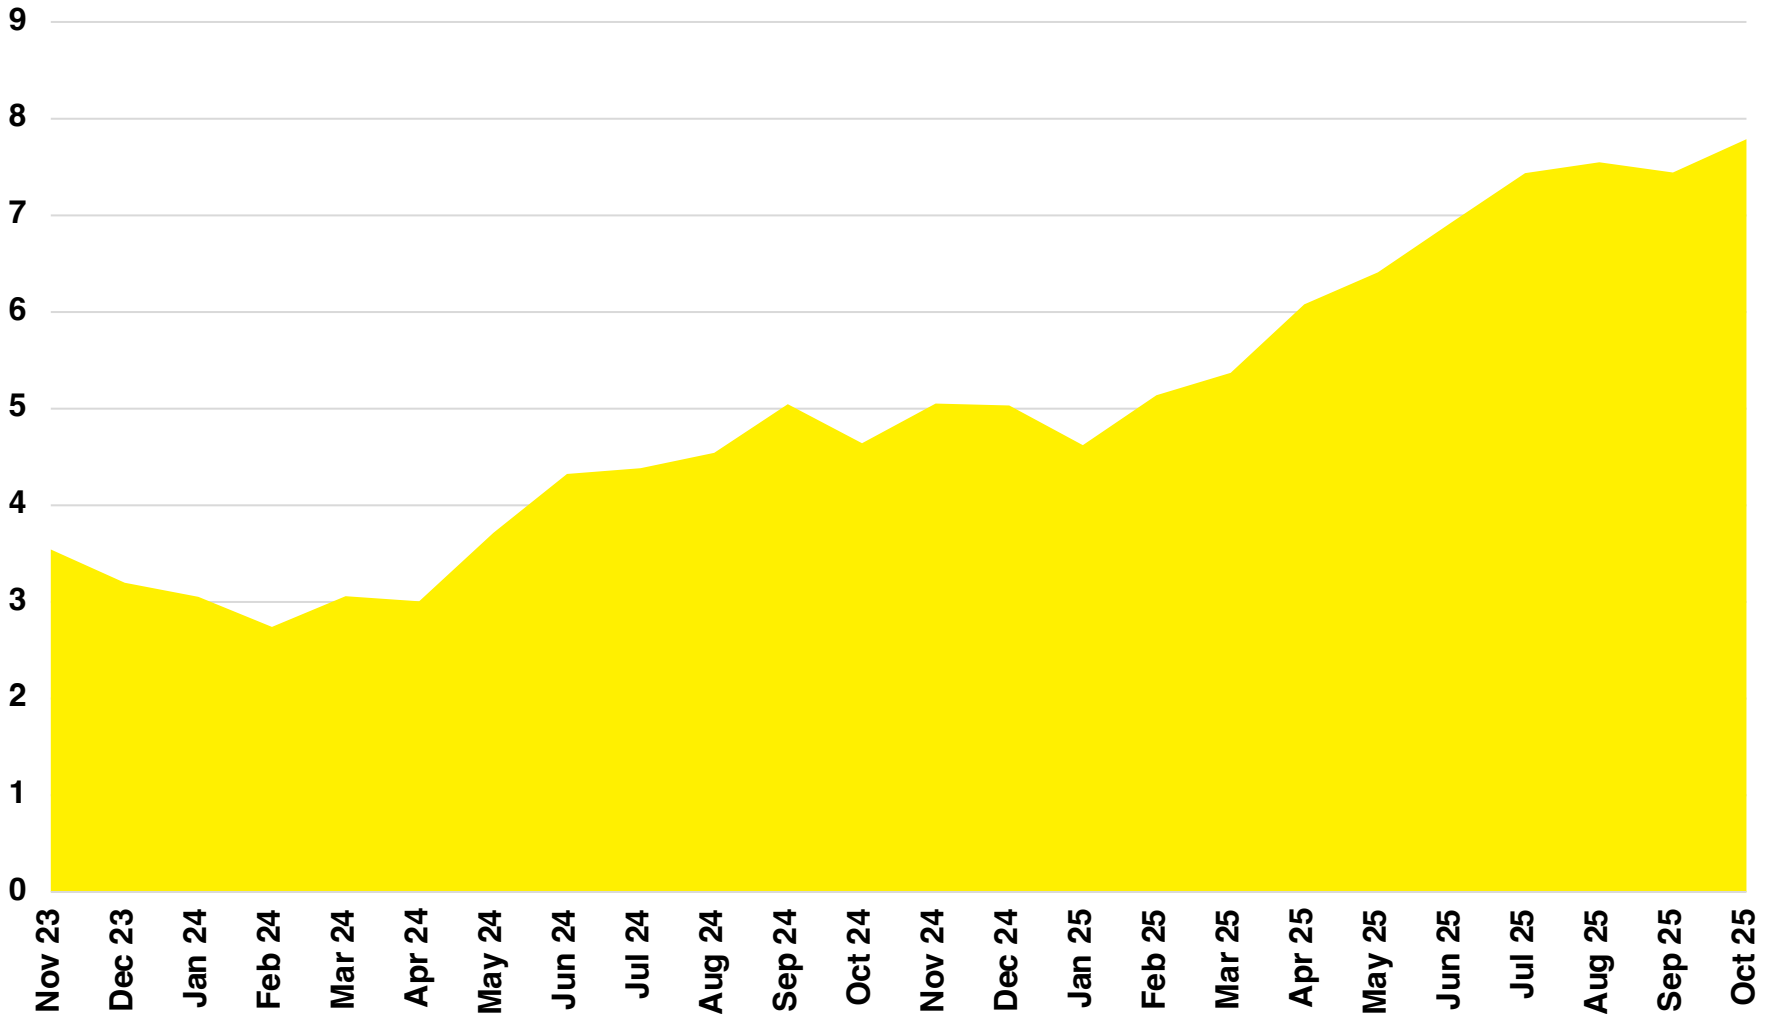

WHITE COUNTY INVENTORY MONTHS OF SUPPLY