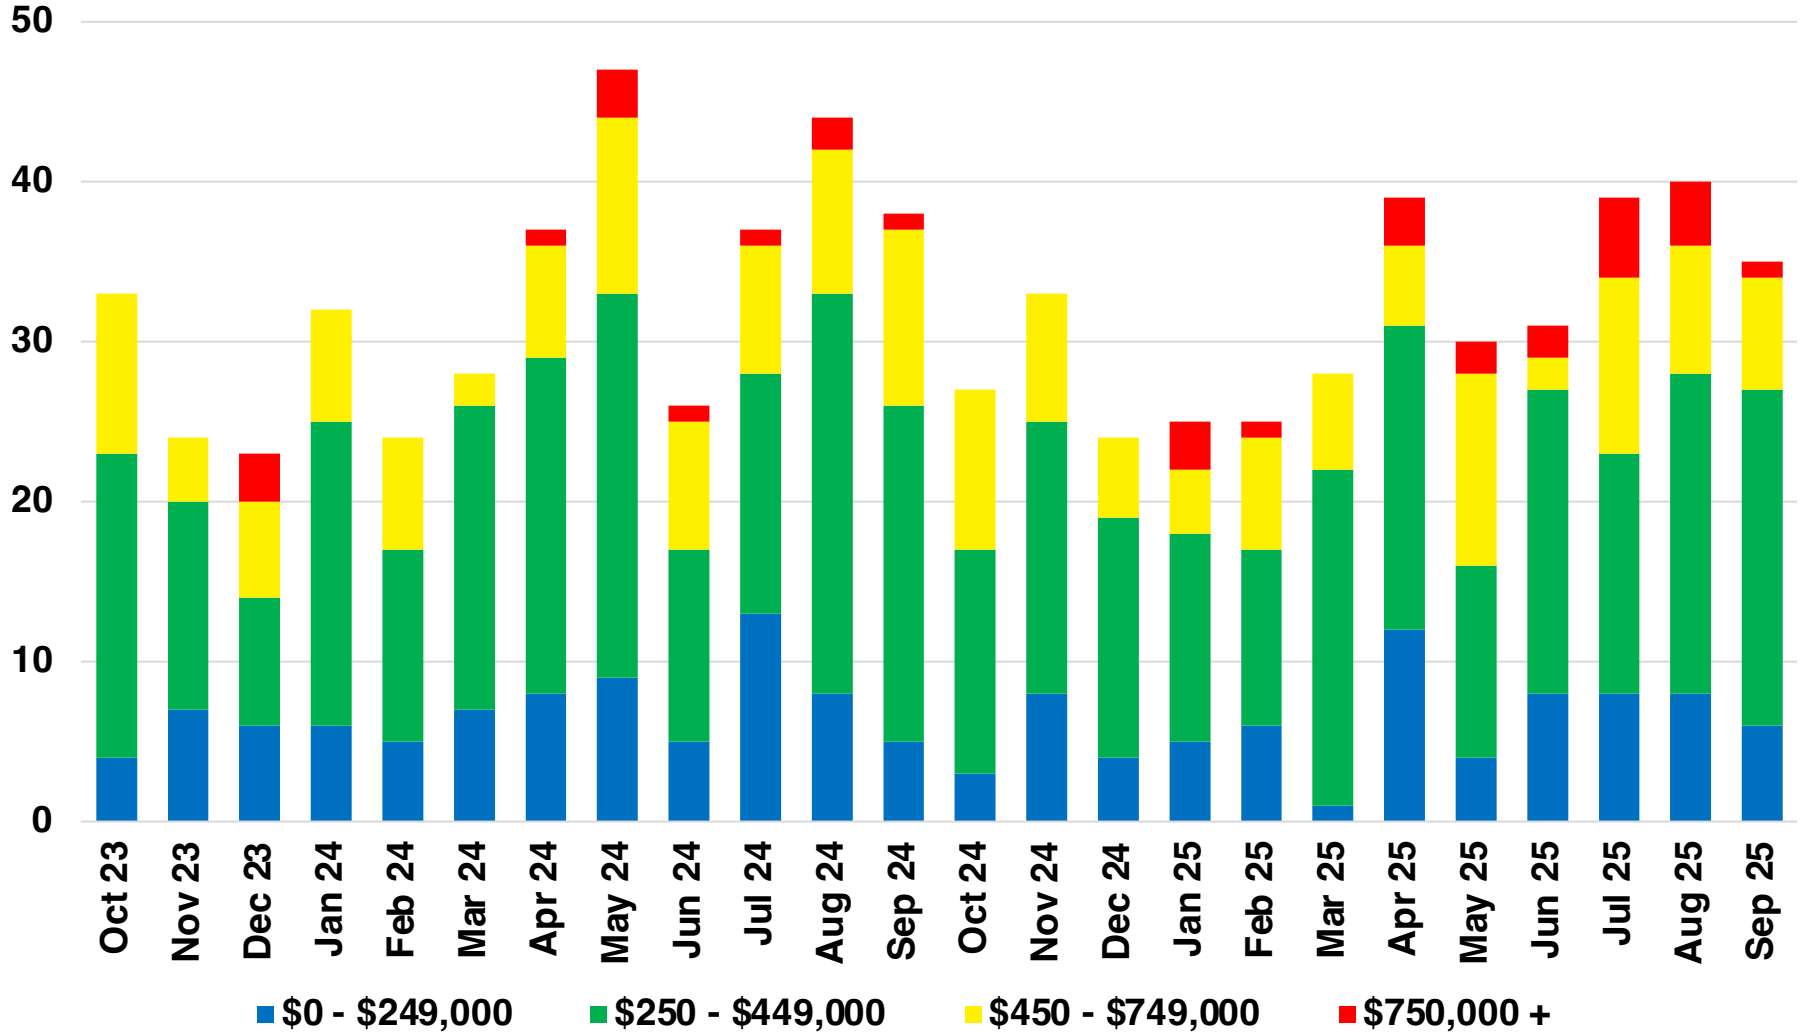

WHITE COUNTY SINGLE FAMILY HOME SALES