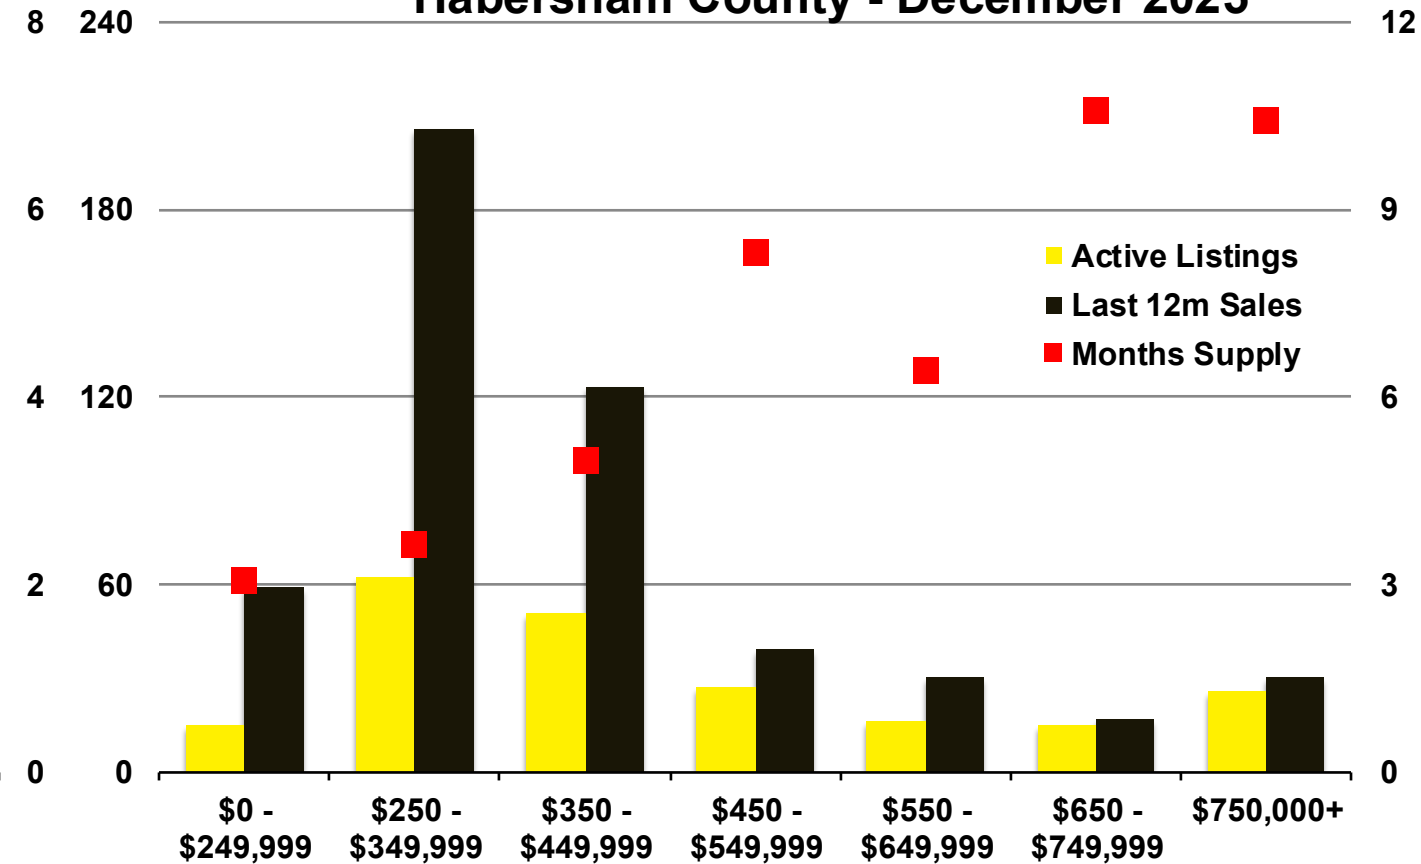

N INDICATORS

December 2025

NORTH GEORGIA

December 2025

Banks County - December 2025

Barrow County - December 2025

Cherokee County - December 2025

Dawson County - December 2025

Forsyth County - December 2025

Franklin County - December 2025

Gwinnett County - December 2025

Habersham County - December 2025

Hall County - December 2025

Jackson County - December 2025

Lumpkin County - December 2025

Pickens County - December 2025

Rabun County - December 2025

Stephens County - December 2025

Walton County - December 2025

White County - December 2025