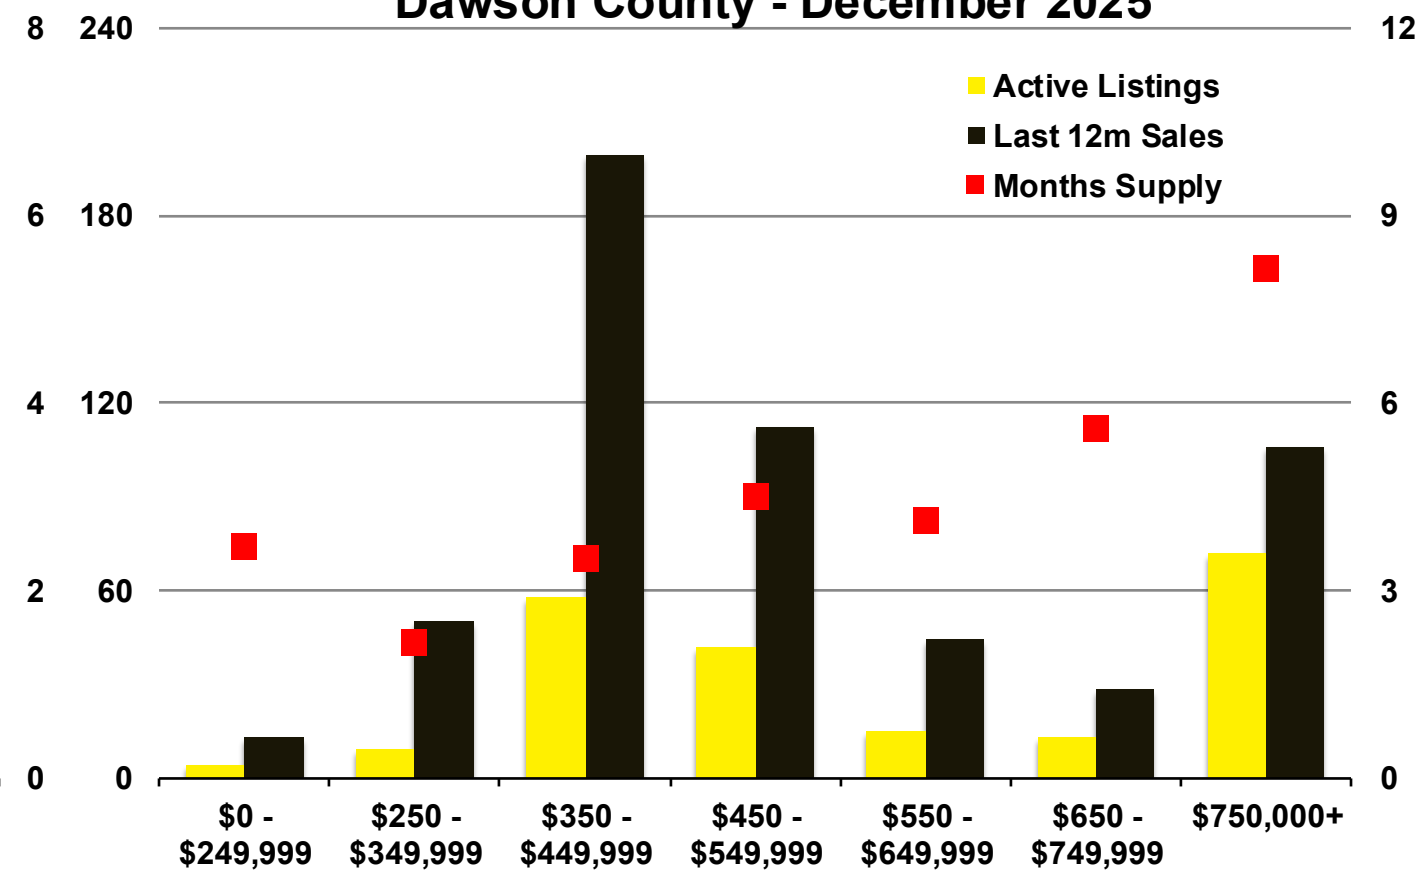

N INDICATORS

December 2025

NORTH GEORGIA

December 2025

Banks County - December 2025

Barrow County - December 2025

Cherokee County - December 2025

Dawson County - December 2025

Forsyth County - December 2025

Franklin County - December 2025

Gwinnett County - December 2025

Habersham County - December 2025

Hall County - December 2025

Jackson County - December 2025

Lumpkin County - December 2025

Pickens County - December 2025

Rabun County - December 2025

Stephens County - December 2025

Walton County - December 2025

White County - December 2025