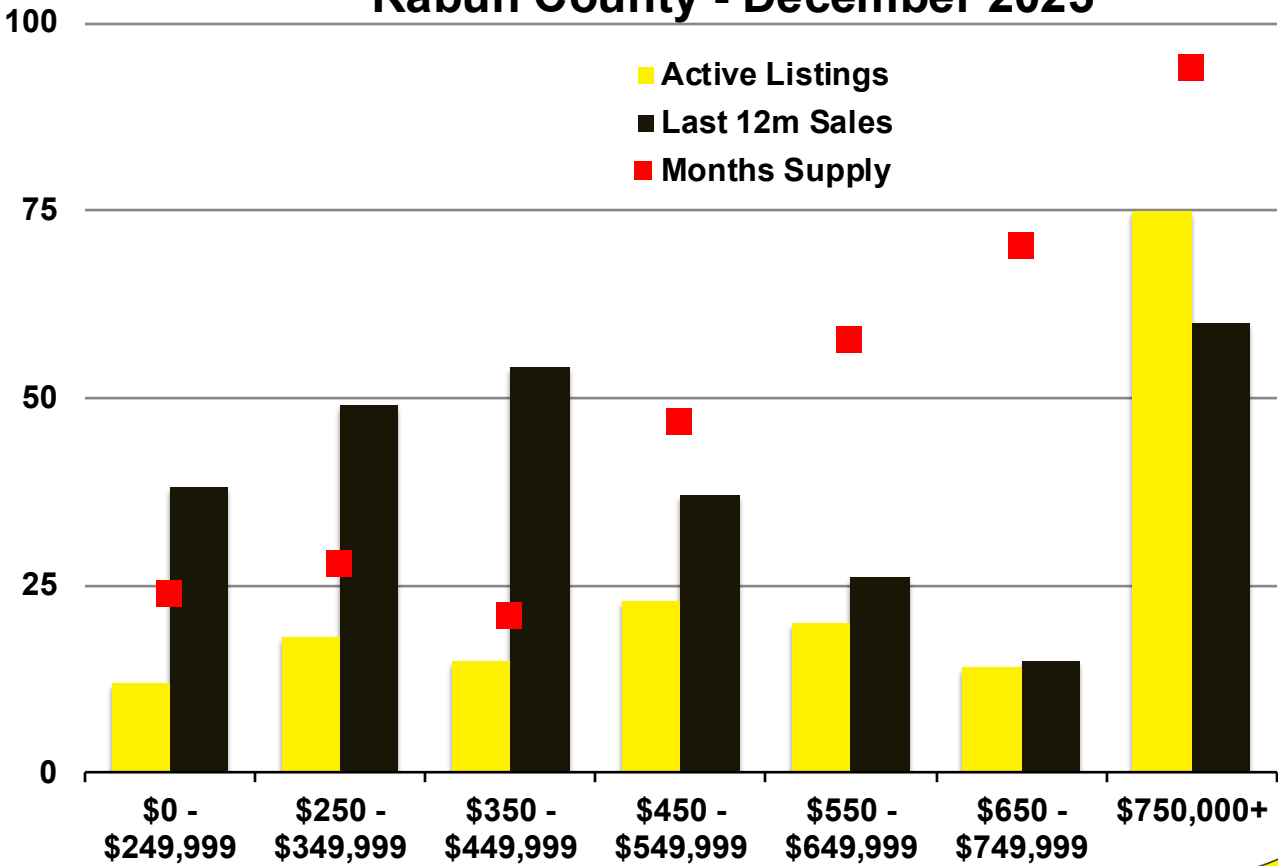

N INDICATORS

December 2025

NORTH GEORGIA

December 2025

Banks County - December 2025

Barrow County - December 2025

Cherokee County - December 2025

Dawson County - December 2025

Forsyth County - December 2025

Franklin County - December 2025

Gwinnett County - December 2025

Habersham County - December 2025

Hall County - December 2025

Jackson County - December 2025

Lumpkin County - December 2025

Pickens County - December 2025

Rabun County - December 2025

Stephens County - December 2025

Walton County - December 2025

White County - December 2025