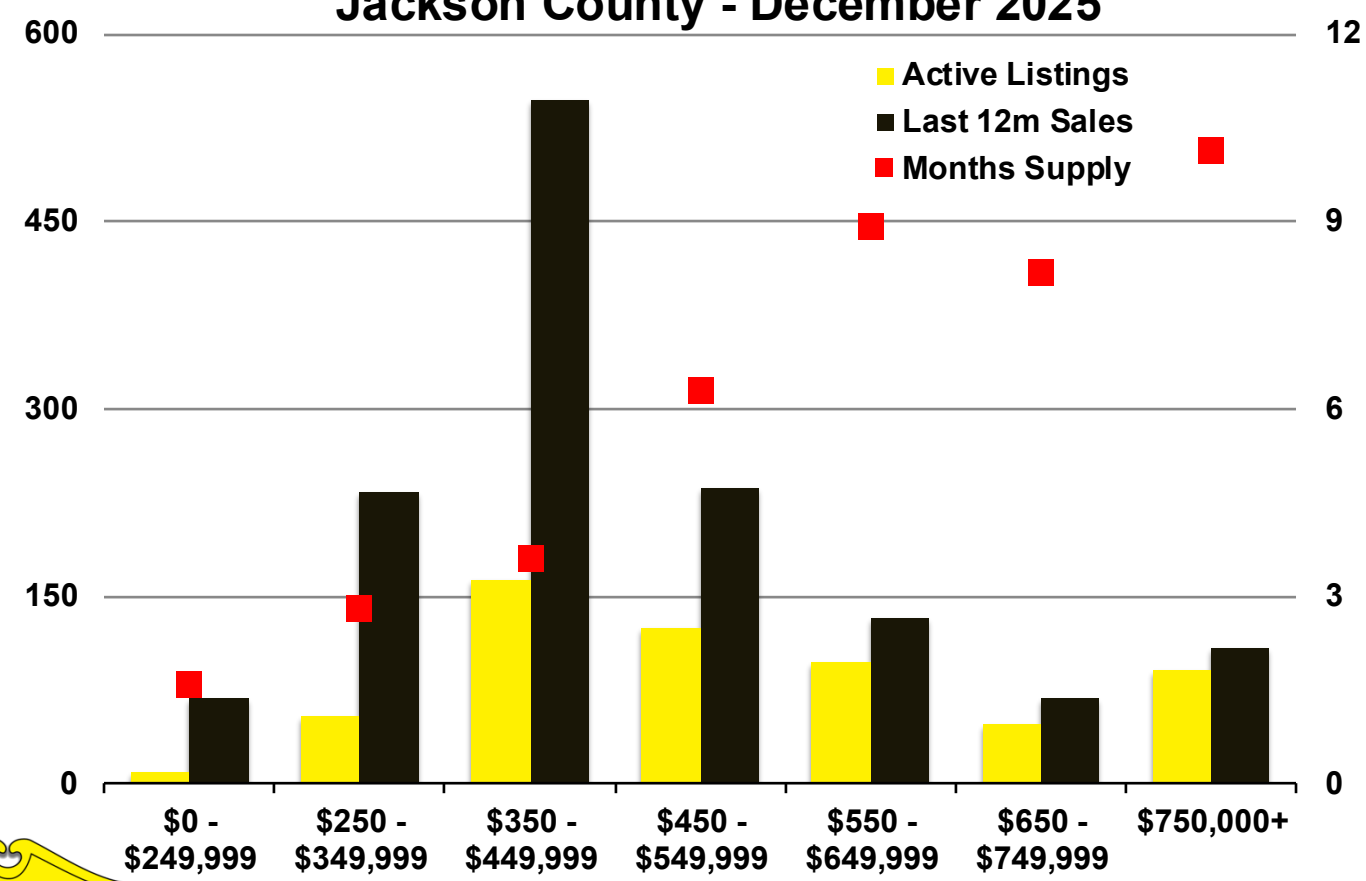

N INDICATORS

December 2025

NORTH GEORGIA

December 2025

Banks County - December 2025

Barrow County - December 2025

Cherokee County - December 2025

Dawson County - December 2025

Forsyth County - December 2025

Franklin County - December 2025

Gwinnett County - December 2025

Habersham County - December 2025

Hall County - December 2025

Jackson County - December 2025

Lumpkin County - December 2025

Pickens County - December 2025

Rabun County - December 2025

Stephens County - December 2025

Walton County - December 2025

White County - December 2025