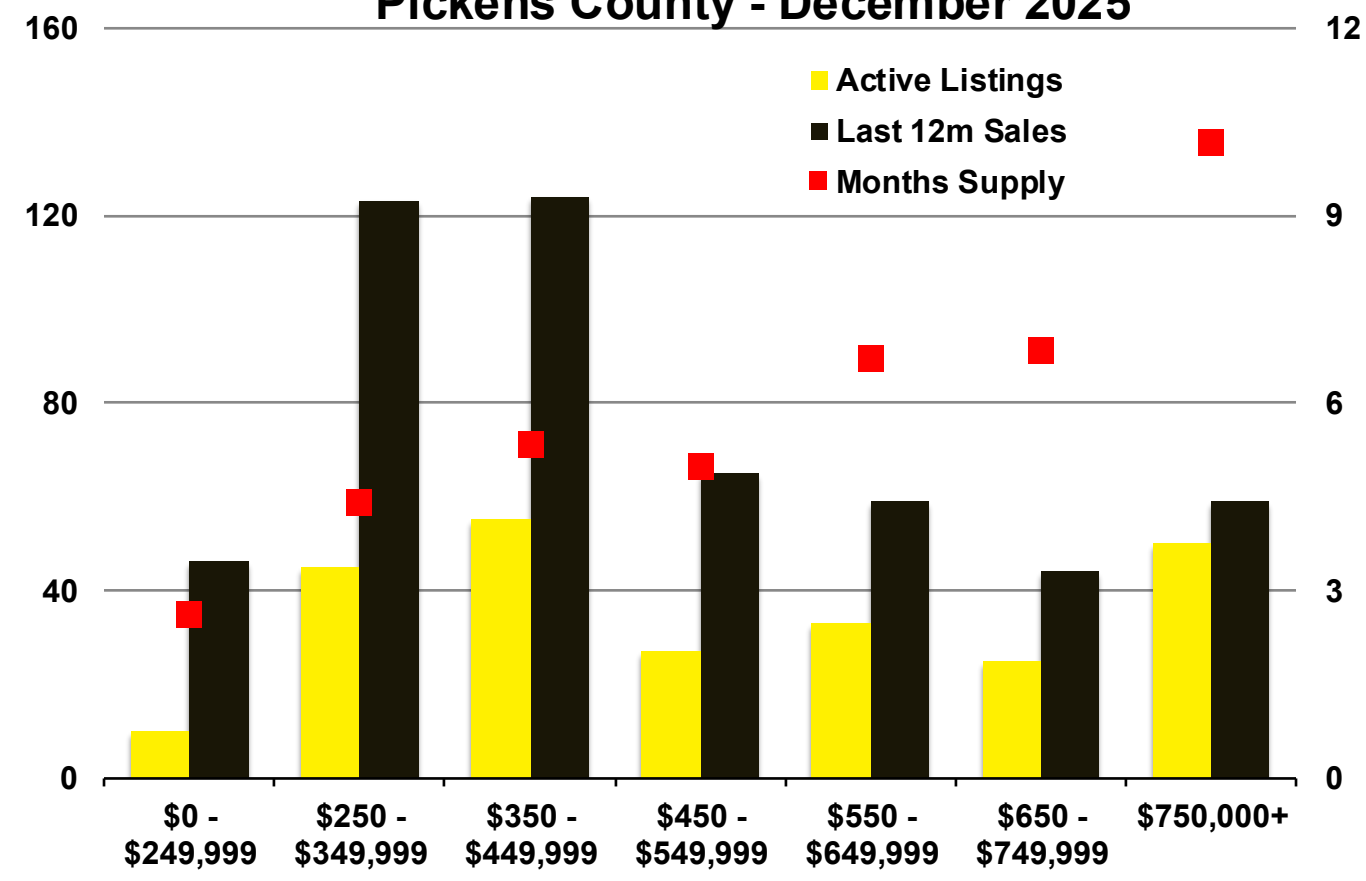

N INDICATORS

December 2025

NORTH GEORGIA

December 2025

Banks County - December 2025

Barrow County - December 2025

Cherokee County - December 2025

Dawson County - December 2025

Forsyth County - December 2025

Franklin County - December 2025

Gwinnett County - December 2025

Habersham County - December 2025

Hall County - December 2025

Jackson County - December 2025

Lumpkin County - December 2025

Pickens County - December 2025

Rabun County - December 2025

Stephens County - December 2025

Walton County - December 2025

White County - December 2025