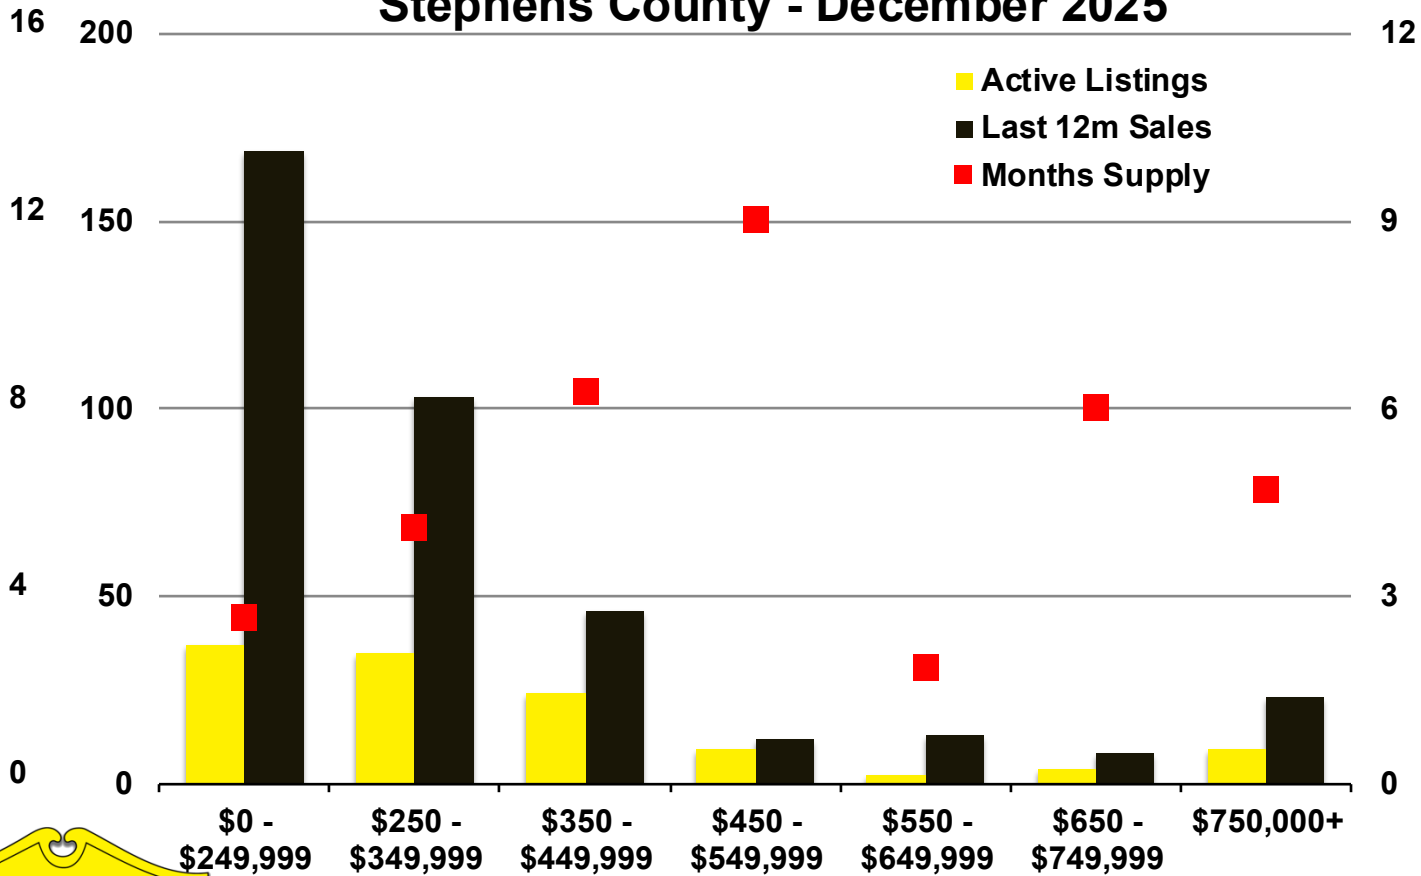

N INDICATORS

December 2025

NORTH GEORGIA

December 2025

Banks County - December 2025

Barrow County - December 2025

Cherokee County - December 2025

Dawson County - December 2025

Forsyth County - December 2025

Franklin County - December 2025

Gwinnett County - December 2025

Habersham County - December 2025

Hall County - December 2025

Jackson County - December 2025

Lumpkin County - December 2025

Pickens County - December 2025

Rabun County - December 2025

Stephens County - December 2025

Walton County - December 2025

White County - December 2025