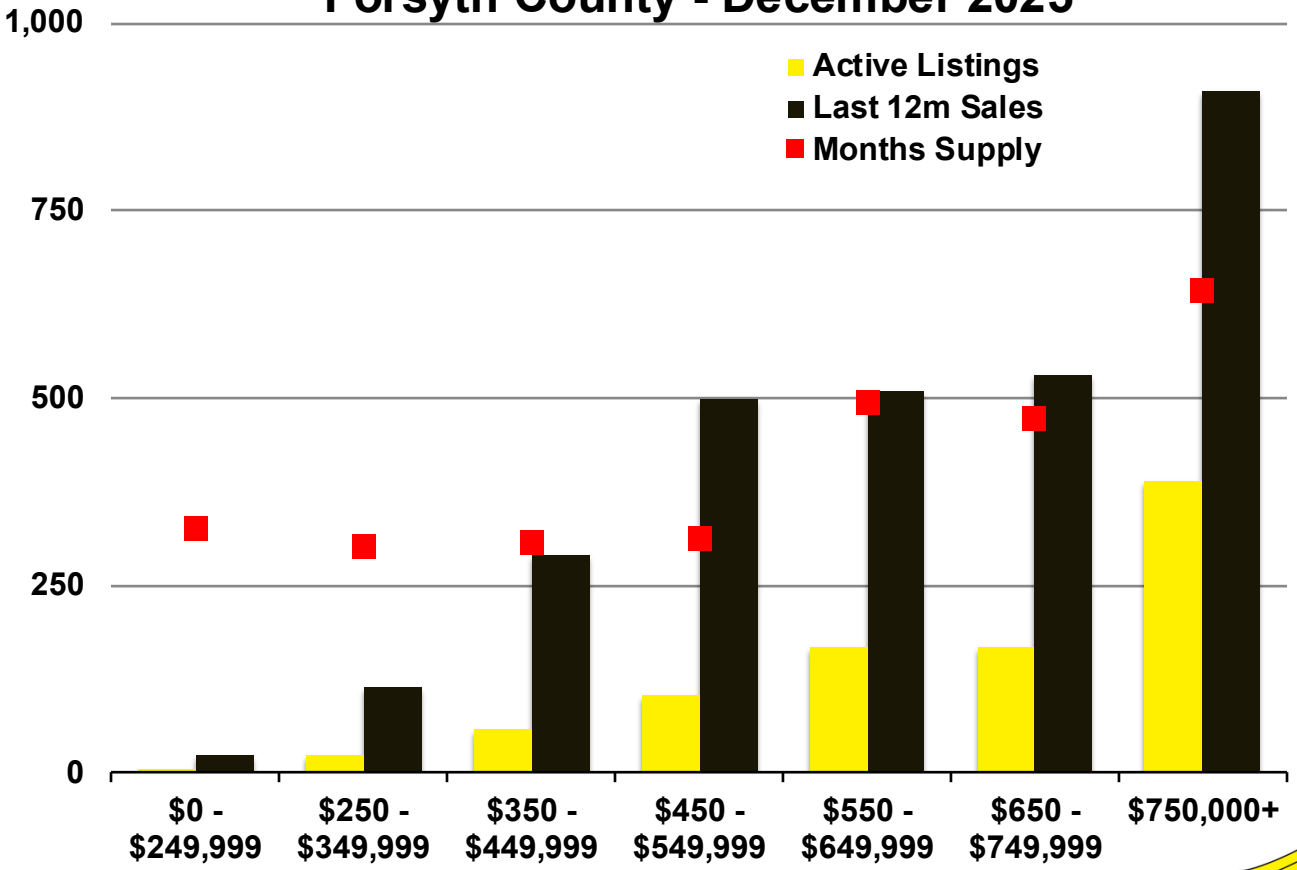

N INDICATORS

December 2025

NORTH GEORGIA

December 2025

Banks County - December 2025

Barrow County - December 2025

Cherokee County - December 2025

Dawson County - December 2025

Forsyth County - December 2025

Franklin County - December 2025

Gwinnett County - December 2025

Habersham County - December 2025

Hall County - December 2025

Jackson County - December 2025

Lumpkin County - December 2025

Pickens County - December 2025

Rabun County - December 2025

Stephens County - December 2025

Walton County - December 2025

White County - December 2025