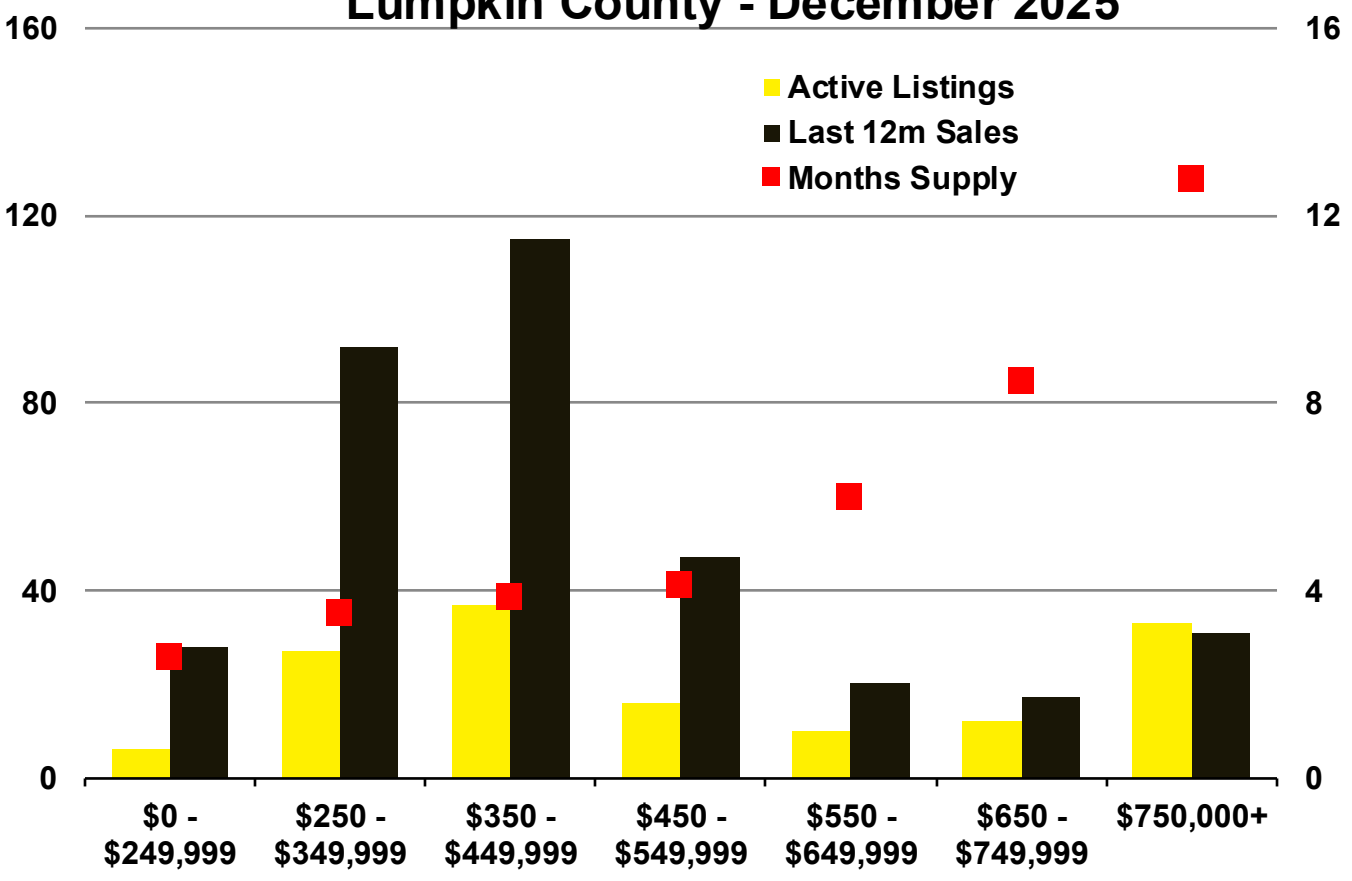

N INDICATORS

December 2025

NORTH GEORGIA

December 2025

Banks County - December 2025

Barrow County - December 2025

Cherokee County - December 2025

Dawson County - December 2025

Forsyth County - December 2025

Franklin County - December 2025

Gwinnett County - December 2025

Habersham County - December 2025

Hall County - December 2025

Jackson County - December 2025

Lumpkin County - December 2025

Pickens County - December 2025

Rabun County - December 2025

Stephens County - December 2025

Walton County - December 2025

White County - December 2025