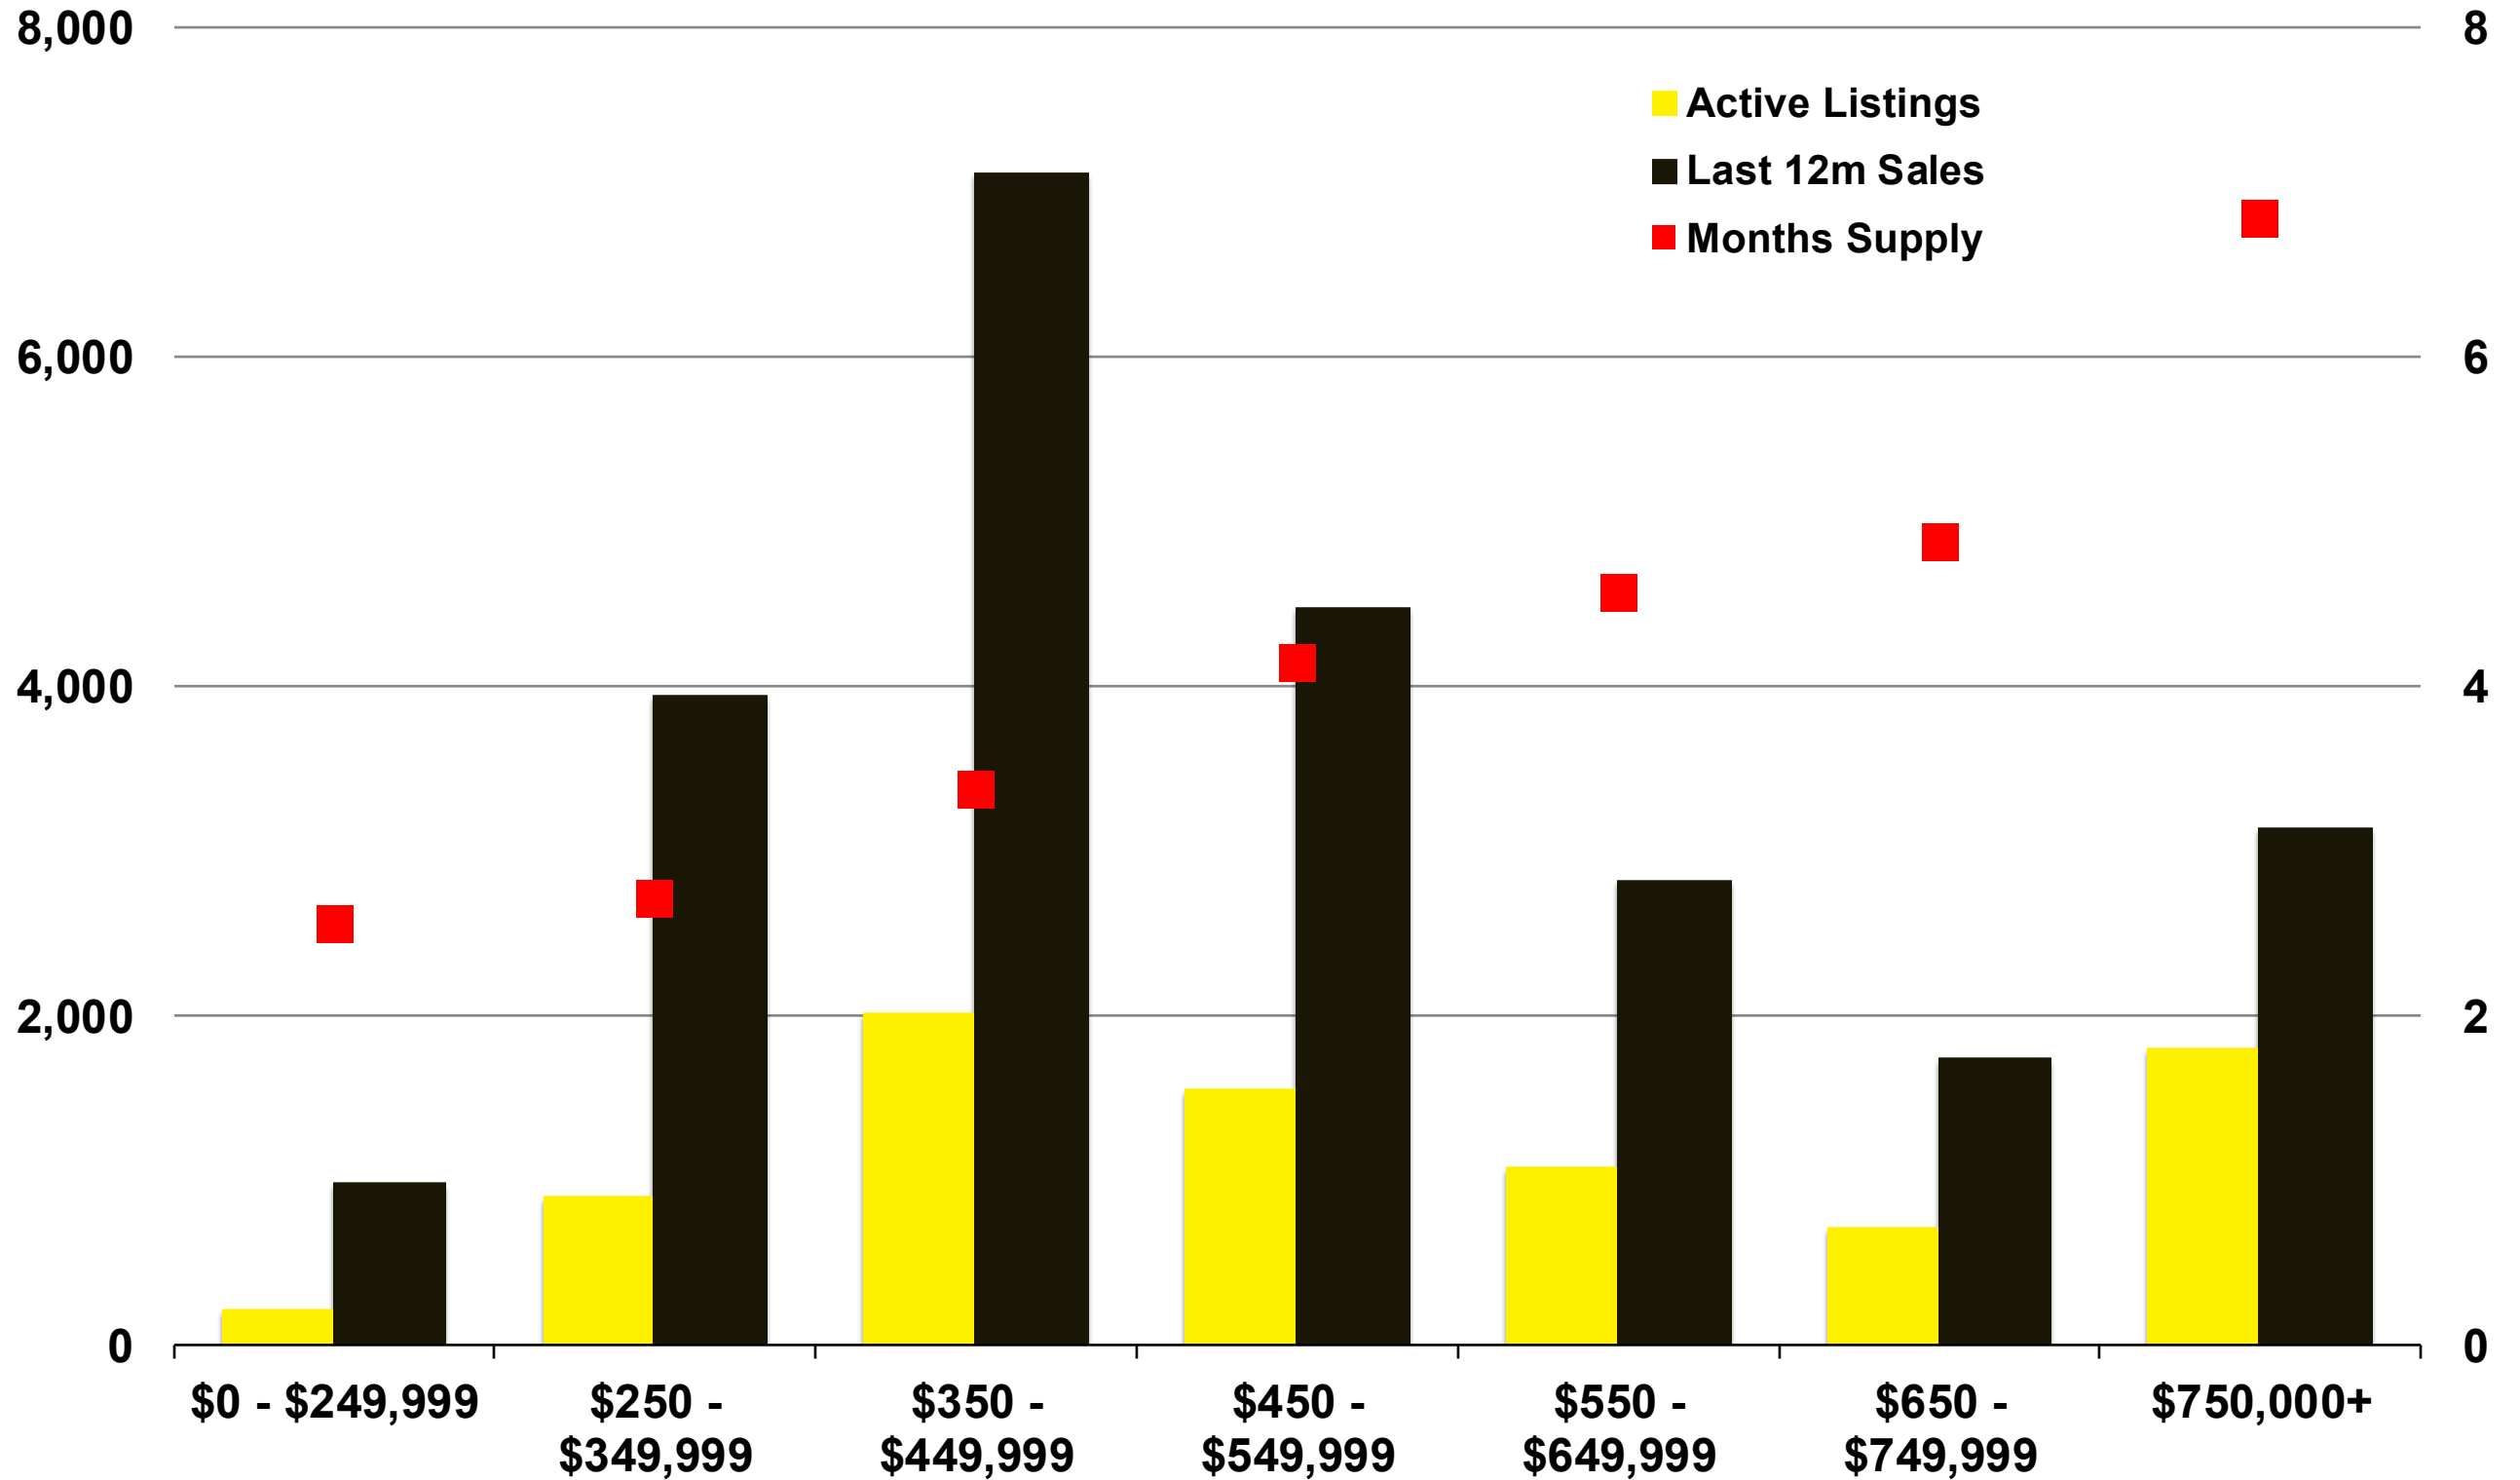

N INDICATORS

December 2025

NORTH GEORGIA

December 2025

Banks County - December 2025

Barrow County - December 2025

Cherokee County - December 2025

Dawson County - December 2025

Forsyth County - December 2025

Franklin County - December 2025

Gwinnett County - December 2025

Habersham County - December 2025

Hall County - December 2025

Jackson County - December 2025

Lumpkin County - December 2025

Pickens County - December 2025

Rabun County - December 2025

Stephens County - December 2025

Walton County - December 2025

White County - December 2025