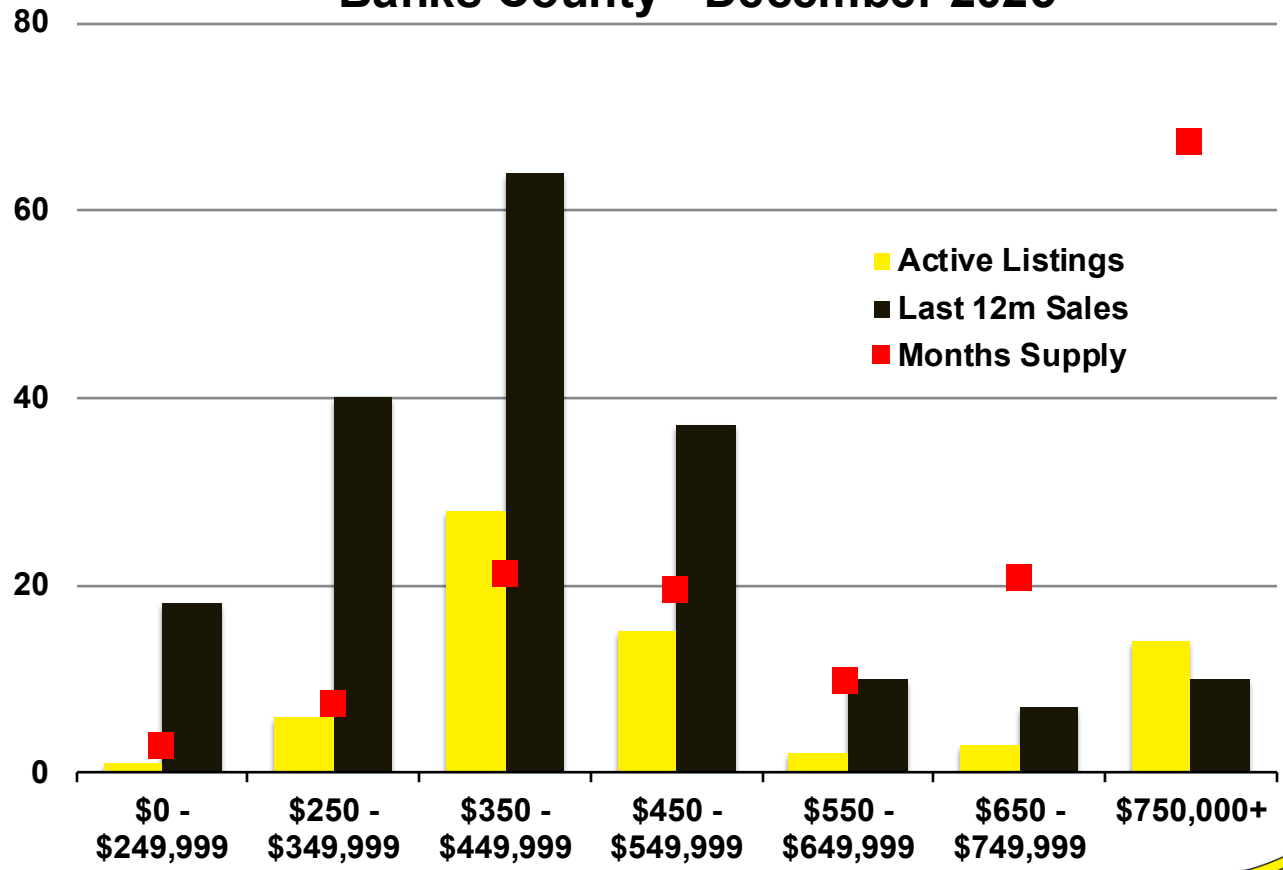

N INDICATORS

December 2025

NORTH GEORGIA

December 2025

Banks County - December 2025

Barrow County - December 2025

Cherokee County - December 2025

Dawson County - December 2025

Forsyth County - December 2025

Franklin County - December 2025

Gwinnett County - December 2025

Habersham County - December 2025

Hall County - December 2025

Jackson County - December 2025

Lumpkin County - December 2025

Pickens County - December 2025

Rabun County - December 2025

Stephens County - December 2025

Walton County - December 2025

White County - December 2025