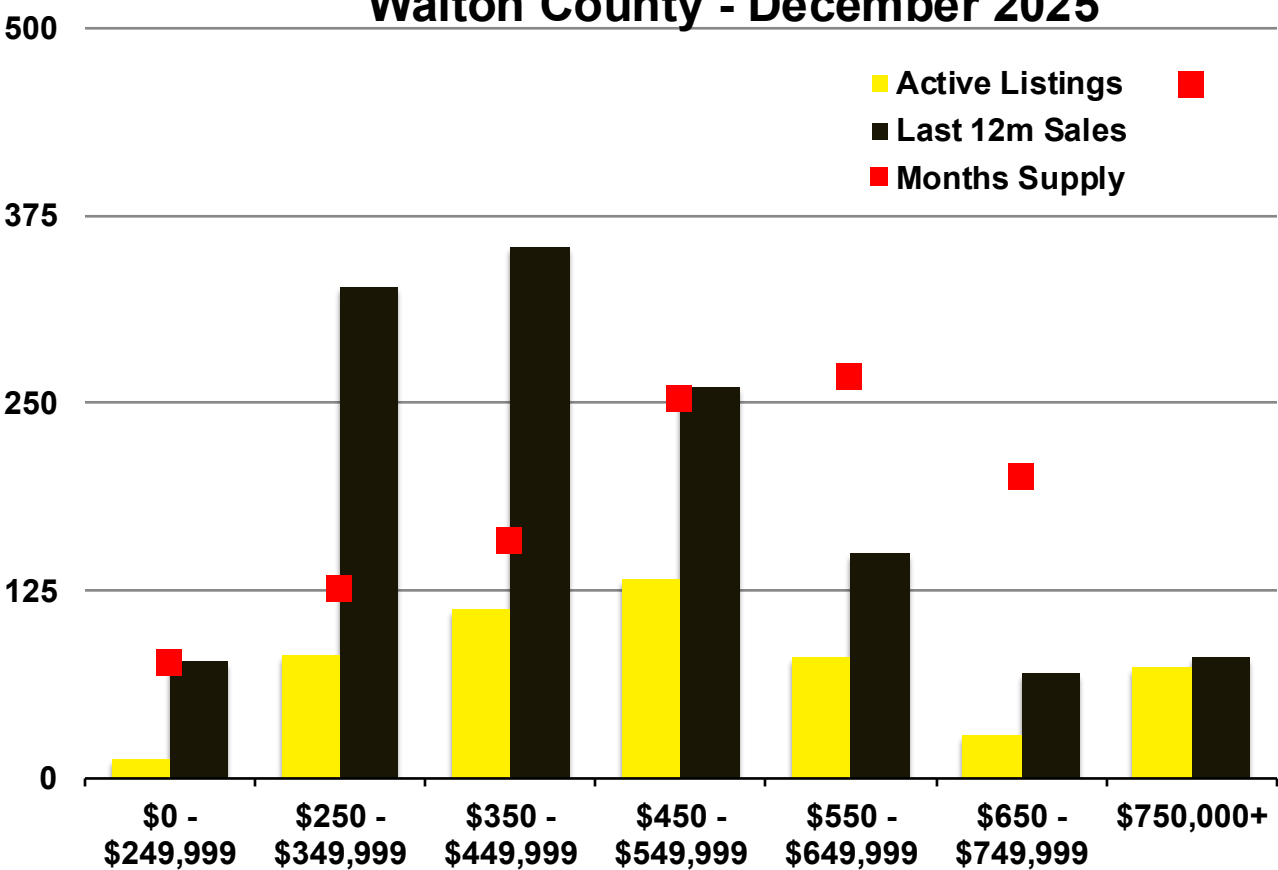

N INDICATORS

December 2025

NORTH GEORGIA

December 2025

Banks County - December 2025

Barrow County - December 2025

Cherokee County - December 2025

Dawson County - December 2025

Forsyth County - December 2025

Franklin County - December 2025

Gwinnett County - December 2025

Habersham County - December 2025

Hall County - December 2025

Jackson County - December 2025

Lumpkin County - December 2025

Pickens County - December 2025

Rabun County - December 2025

Stephens County - December 2025

Walton County - December 2025

White County - December 2025