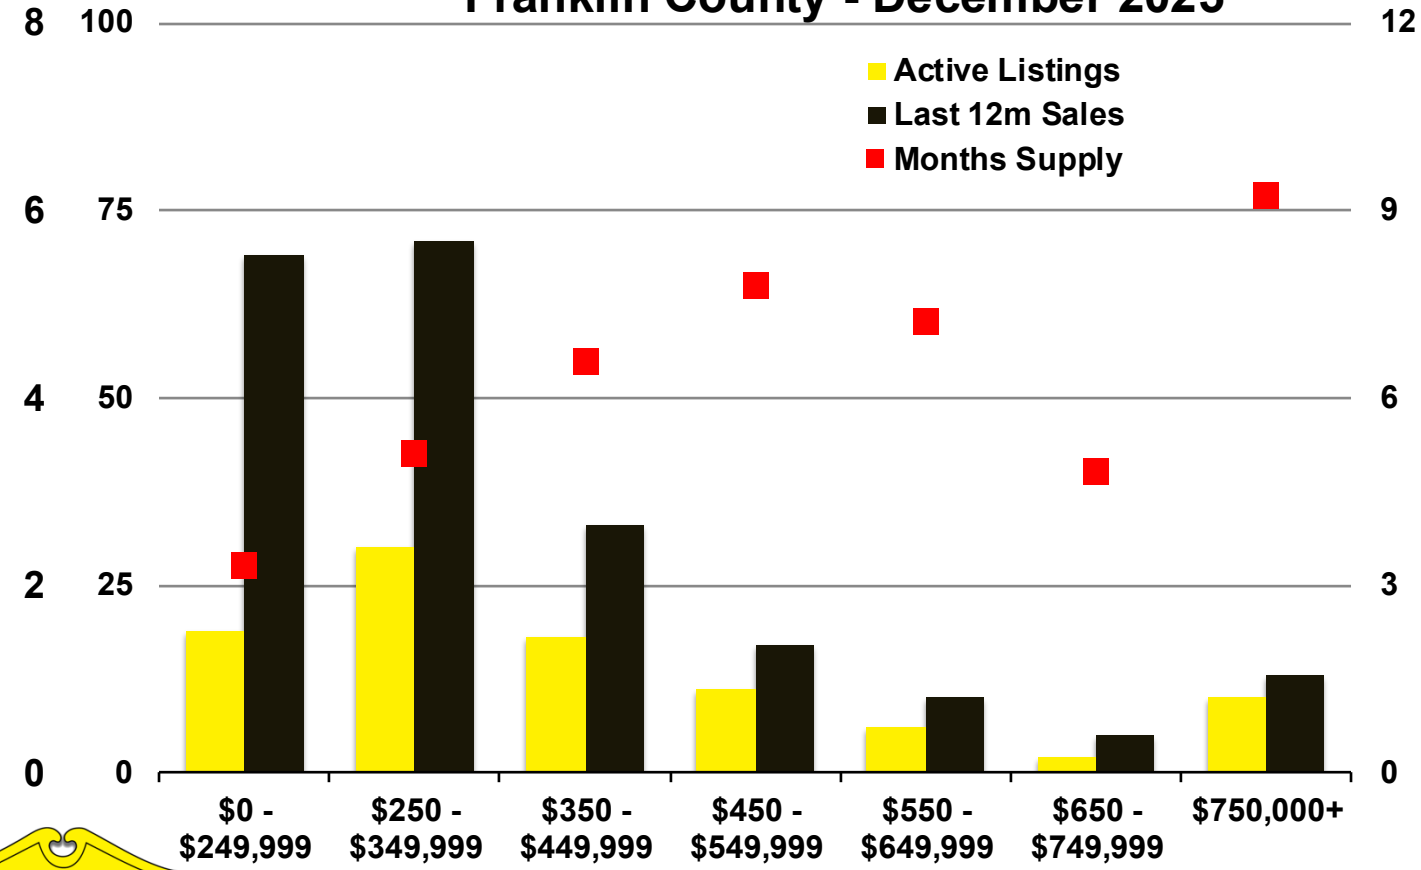

N INDICATORS

December 2025

NORTH GEORGIA

December 2025

Banks County - December 2025

Barrow County - December 2025

Cherokee County - December 2025

Dawson County - December 2025

Forsyth County - December 2025

Franklin County - December 2025

Gwinnett County - December 2025

Habersham County - December 2025

Hall County - December 2025

Jackson County - December 2025

Lumpkin County - December 2025

Pickens County - December 2025

Rabun County - December 2025

Stephens County - December 2025

Walton County - December 2025

White County - December 2025