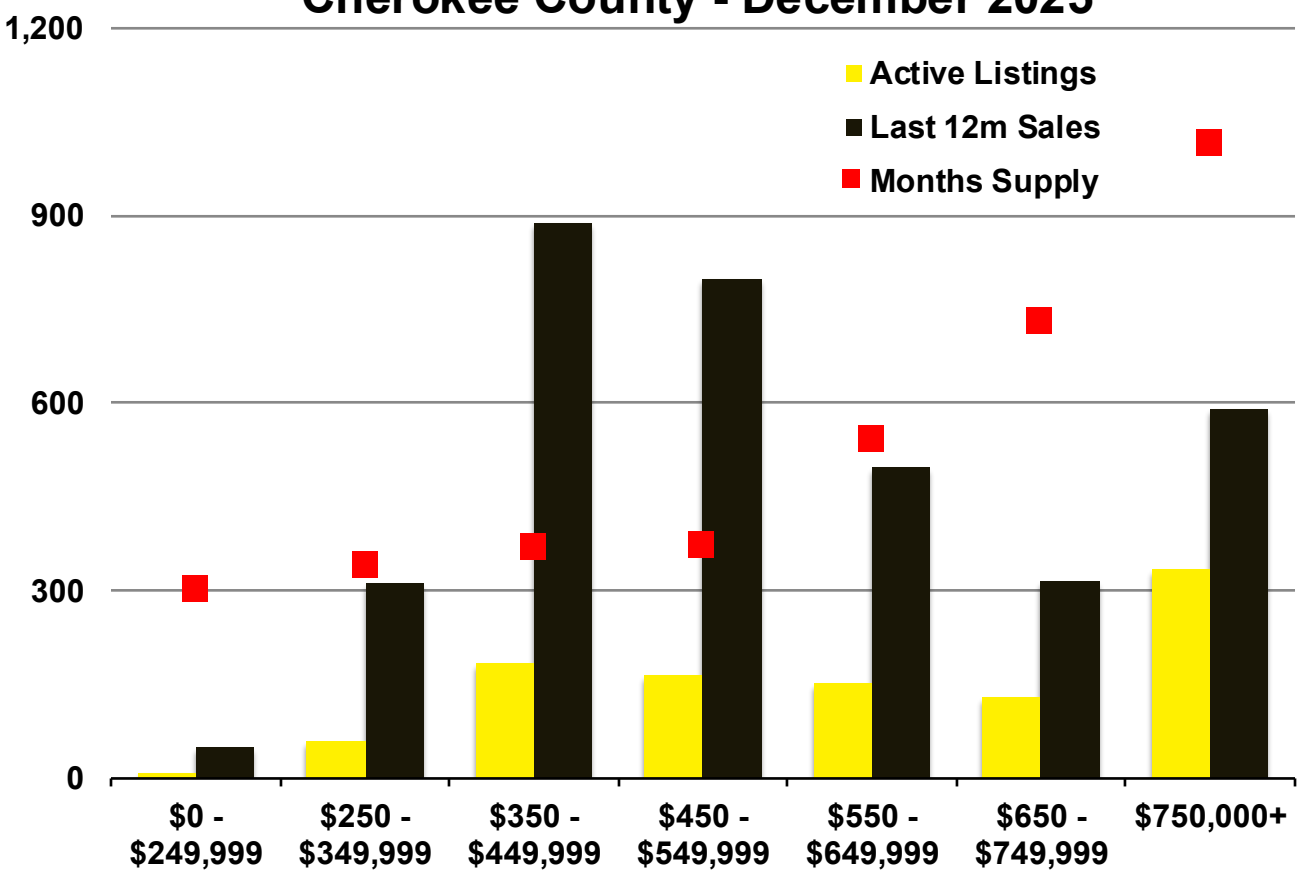

N INDICATORS

December 2025

NORTH GEORGIA

December 2025

Banks County - December 2025

Barrow County - December 2025

Cherokee County - December 2025

Dawson County - December 2025

Forsyth County - December 2025

Franklin County - December 2025

Gwinnett County - December 2025

Habersham County - December 2025

Hall County - December 2025

Jackson County - December 2025

Lumpkin County - December 2025

Pickens County - December 2025

Rabun County - December 2025

Stephens County - December 2025

Walton County - December 2025

White County - December 2025