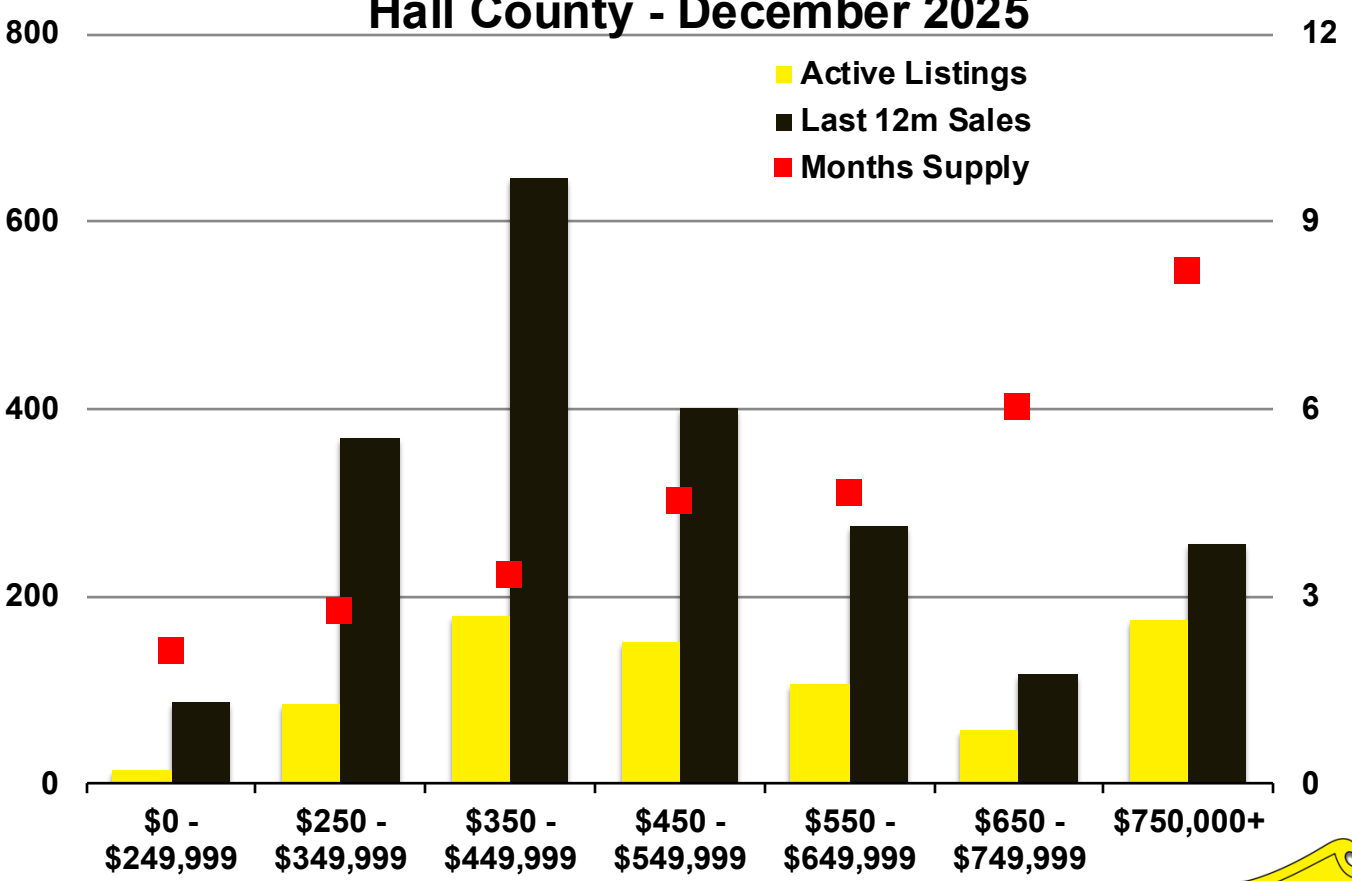

N INDICATORS

December 2025

NORTH GEORGIA

December 2025

Banks County - December 2025

Barrow County - December 2025

Cherokee County - December 2025

Dawson County - December 2025

Forsyth County - December 2025

Franklin County - December 2025

Gwinnett County - December 2025

Habersham County - December 2025

Hall County - December 2025

Jackson County - December 2025

Lumpkin County - December 2025

Pickens County - December 2025

Rabun County - December 2025

Stephens County - December 2025

Walton County - December 2025

White County - December 2025