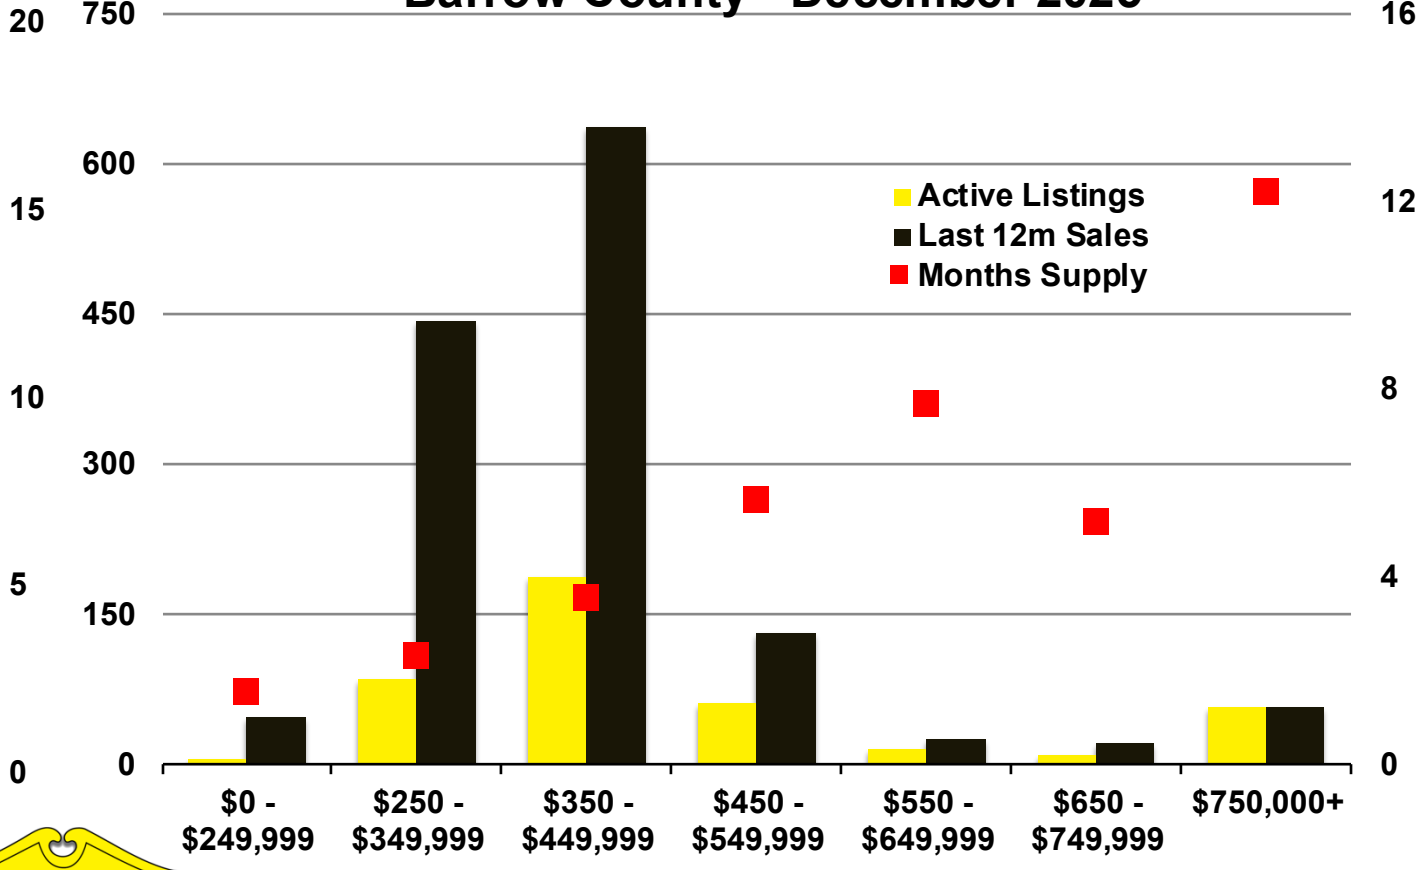

N INDICATORS

December 2025

NORTH GEORGIA

December 2025

Banks County - December 2025

Barrow County - December 2025

Cherokee County - December 2025

Dawson County - December 2025

Forsyth County - December 2025

Franklin County - December 2025

Gwinnett County - December 2025

Habersham County - December 2025

Hall County - December 2025

Jackson County - December 2025

Lumpkin County - December 2025

Pickens County - December 2025

Rabun County - December 2025

Stephens County - December 2025

Walton County - December 2025

White County - December 2025