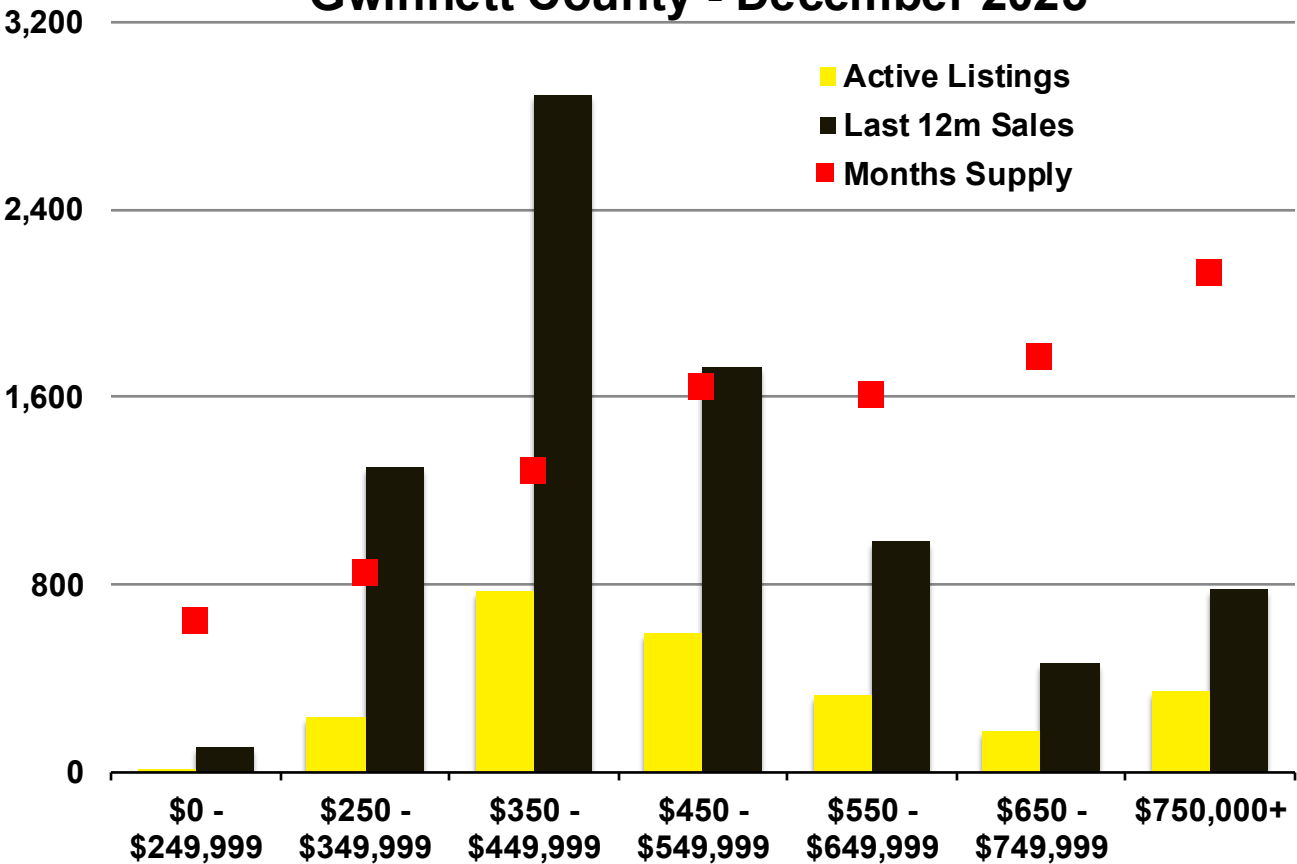

N INDICATORS

December 2025

NORTH GEORGIA

December 2025

Banks County - December 2025

Barrow County - December 2025

Cherokee County - December 2025

Dawson County - December 2025

Forsyth County - December 2025

Franklin County - December 2025

Gwinnett County - December 2025

Habersham County - December 2025

Hall County - December 2025

Jackson County - December 2025

Lumpkin County - December 2025

Pickens County - December 2025

Rabun County - December 2025

Stephens County - December 2025

Walton County - December 2025

White County - December 2025