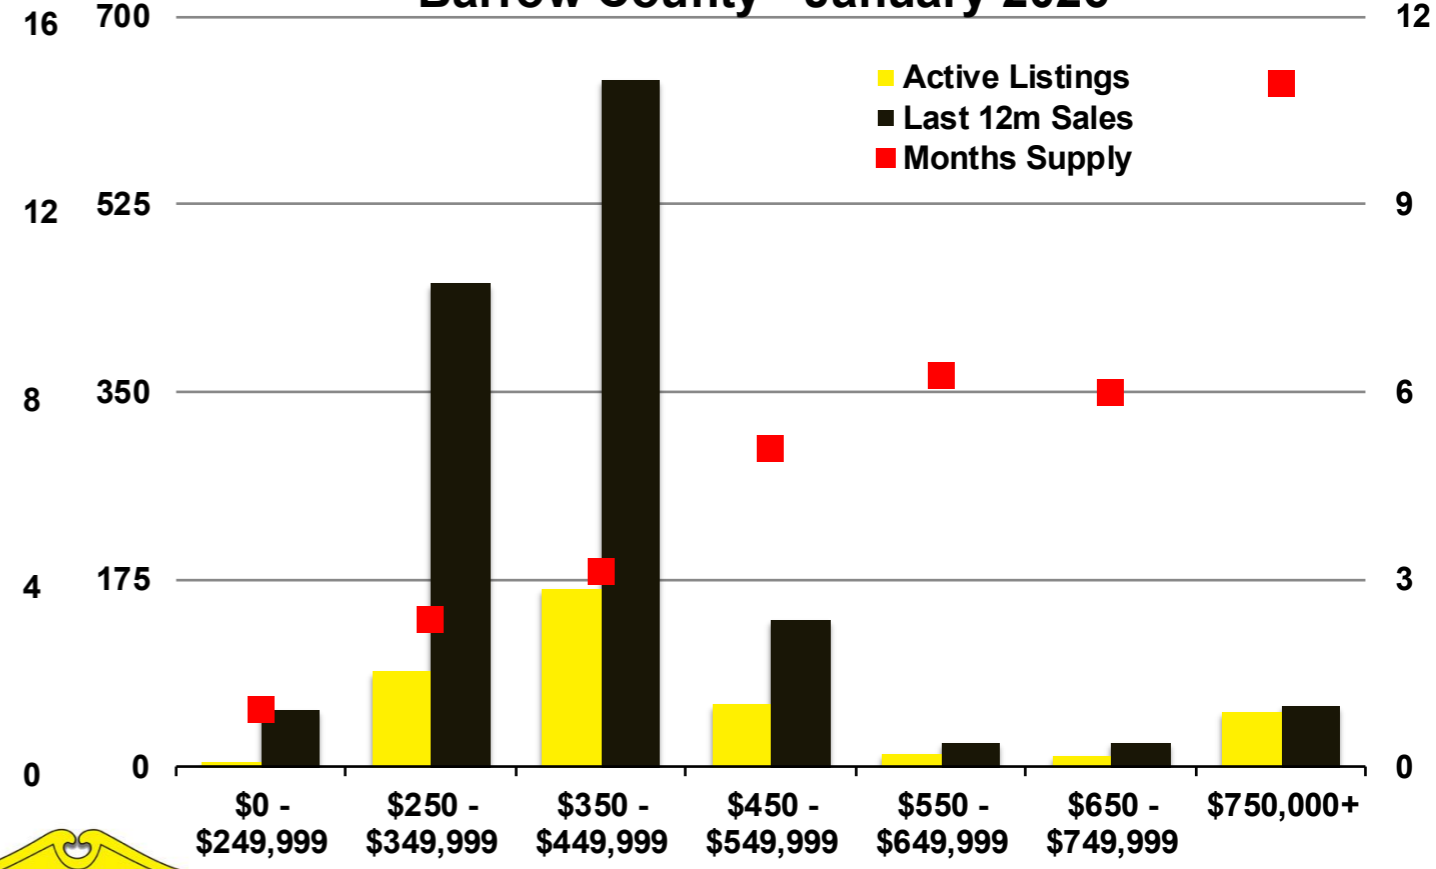

N INDICATORS

January 2026

NORTH GEORGIA

January 2026

Banks County - January 2026

Barrow County - January 2026

Cherokee County - January 2026

Dawson County - January 2026

Forsyth County - January 2026

Franklin County - January 2026

Gwinnett County - January 2026

Habersham County - January 2026

Hall County - January 2026

Jackson County - January 2026

Lumpkin County - January 2026

Pickens County - January 2026

Rabun County - January 2026

Stephens County - January 2026

Walton County - January 2026

White County - January 2026