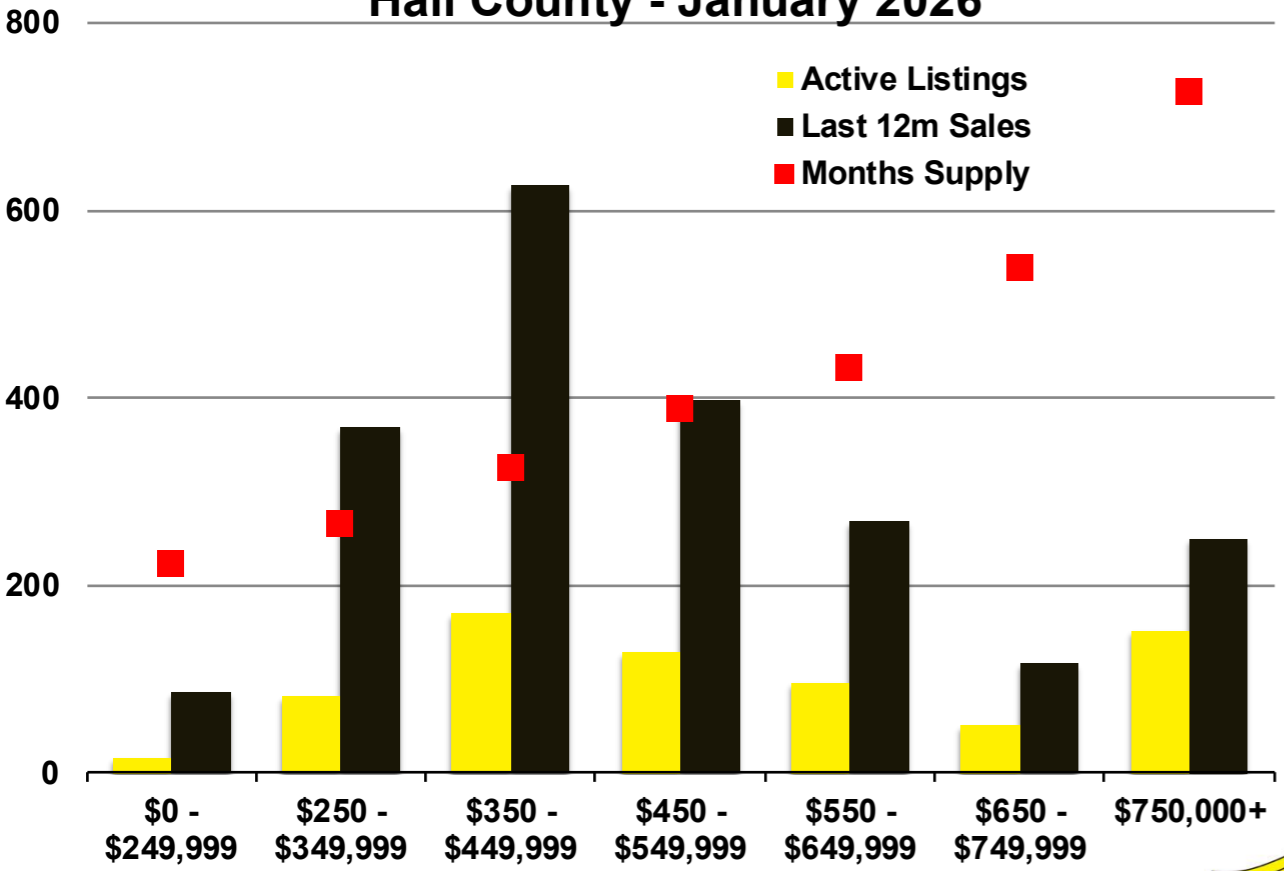

N INDICATORS

January 2026

NORTH GEORGIA

January 2026

Banks County - January 2026

Barrow County - January 2026

Cherokee County - January 2026

Dawson County - January 2026

Forsyth County - January 2026

Franklin County - January 2026

Gwinnett County - January 2026

Habersham County - January 2026

Hall County - January 2026

Jackson County - January 2026

Lumpkin County - January 2026

Pickens County - January 2026

Rabun County - January 2026

Stephens County - January 2026

Walton County - January 2026

White County - January 2026