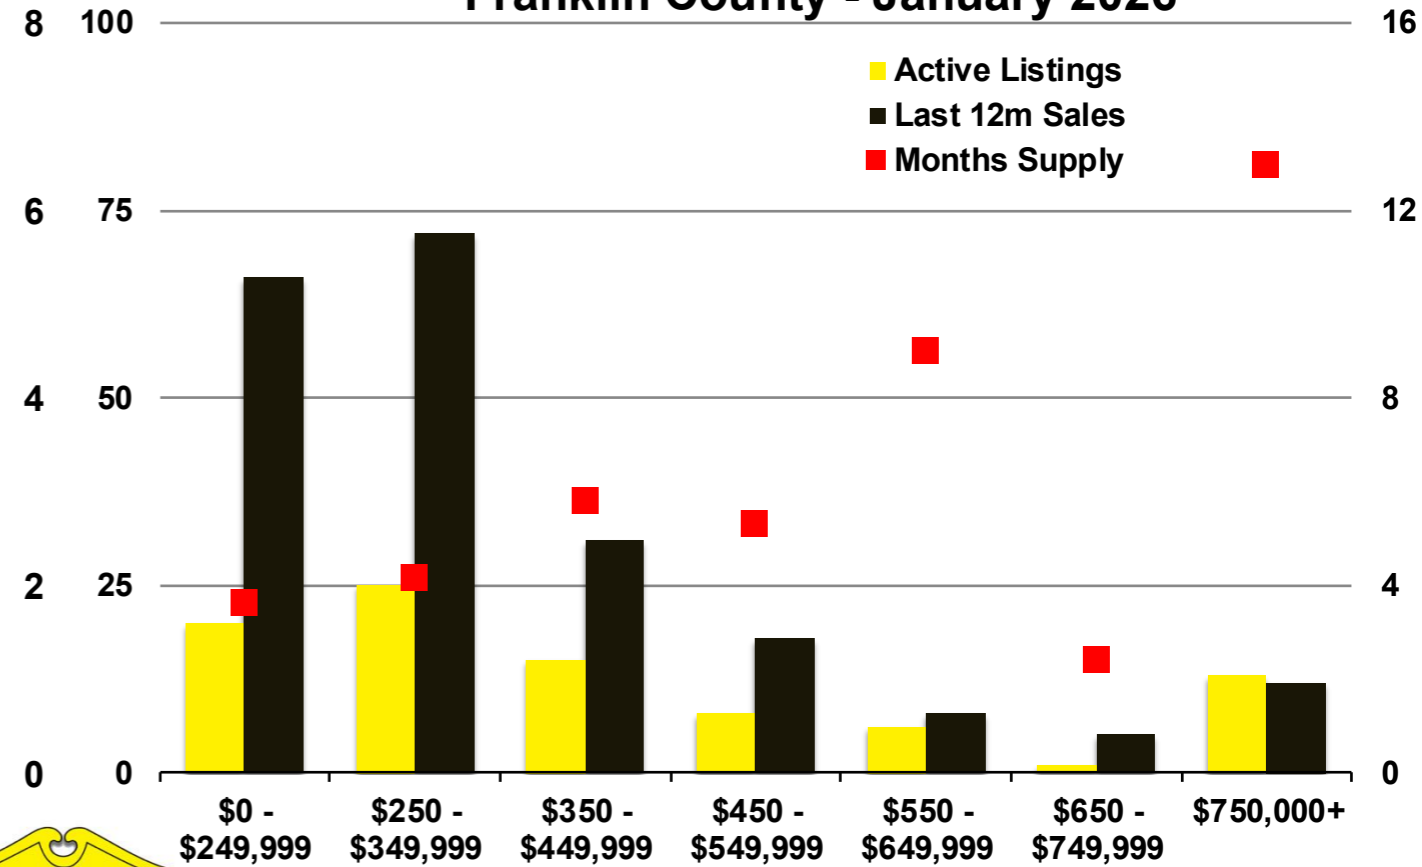

N INDICATORS

January 2026

NORTH GEORGIA

January 2026

Banks County - January 2026

Barrow County - January 2026

Cherokee County - January 2026

Dawson County - January 2026

Forsyth County - January 2026

Franklin County - January 2026

Gwinnett County - January 2026

Habersham County - January 2026

Hall County - January 2026

Jackson County - January 2026

Lumpkin County - January 2026

Pickens County - January 2026

Rabun County - January 2026

Stephens County - January 2026

Walton County - January 2026

White County - January 2026