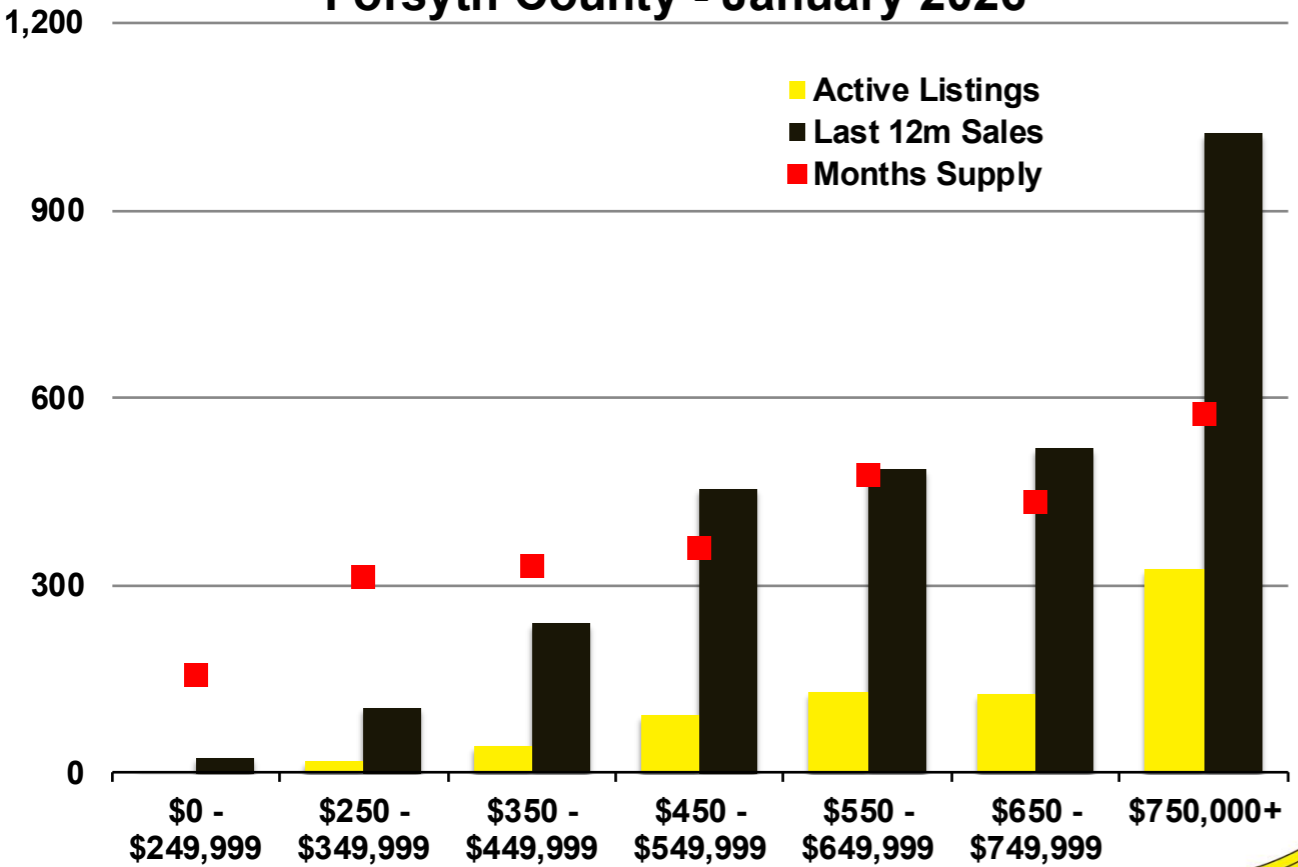

N INDICATORS

January 2026

NORTH GEORGIA

January 2026

Banks County - January 2026

Barrow County - January 2026

Cherokee County - January 2026

Dawson County - January 2026

Forsyth County - January 2026

Franklin County - January 2026

Gwinnett County - January 2026

Habersham County - January 2026

Hall County - January 2026

Jackson County - January 2026

Lumpkin County - January 2026

Pickens County - January 2026

Rabun County - January 2026

Stephens County - January 2026

Walton County - January 2026

White County - January 2026