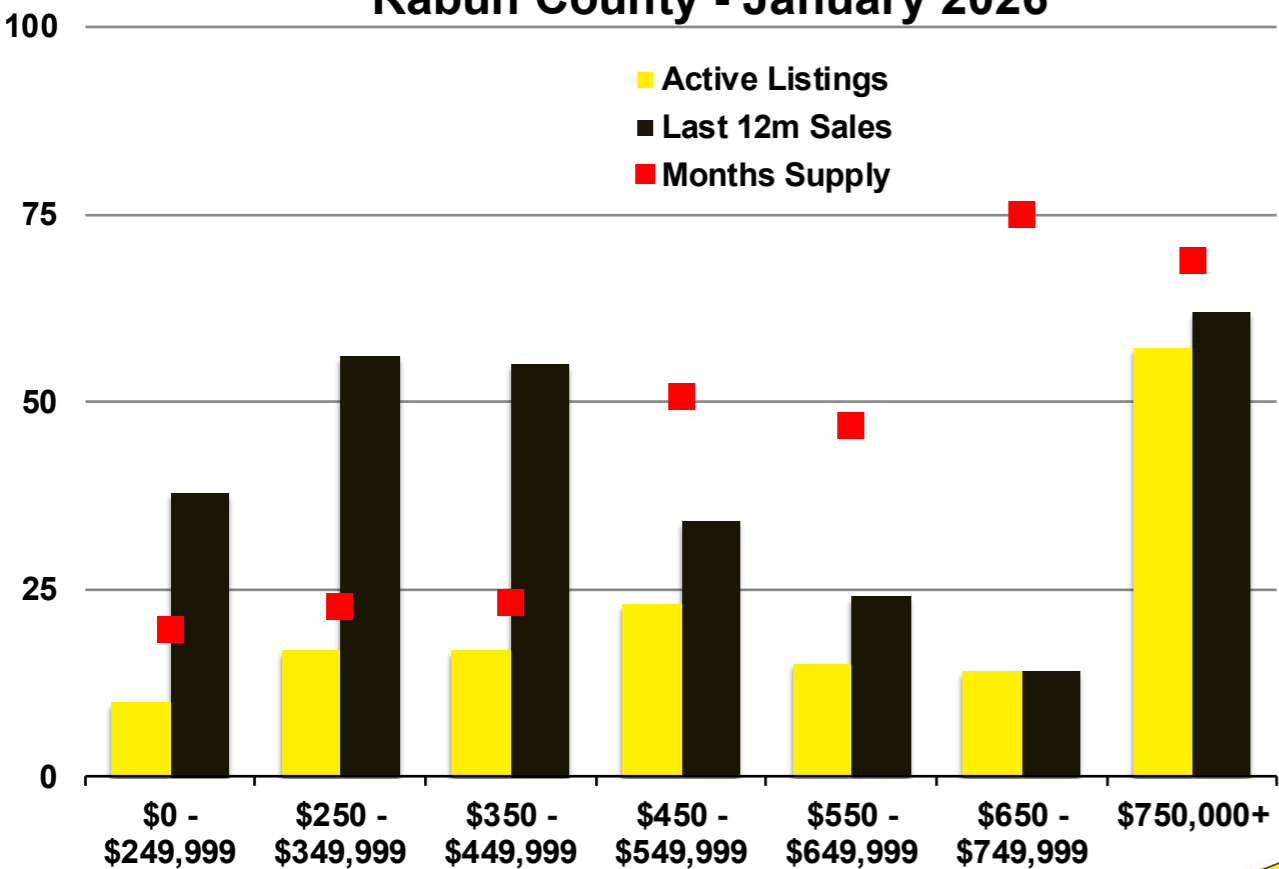

N INDICATORS

January 2026

NORTH GEORGIA

January 2026

Banks County - January 2026

Barrow County - January 2026

Cherokee County - January 2026

Dawson County - January 2026

Forsyth County - January 2026

Franklin County - January 2026

Gwinnett County - January 2026

Habersham County - January 2026

Hall County - January 2026

Jackson County - January 2026

Lumpkin County - January 2026

Pickens County - January 2026

Rabun County - January 2026

Stephens County - January 2026

Walton County - January 2026

White County - January 2026