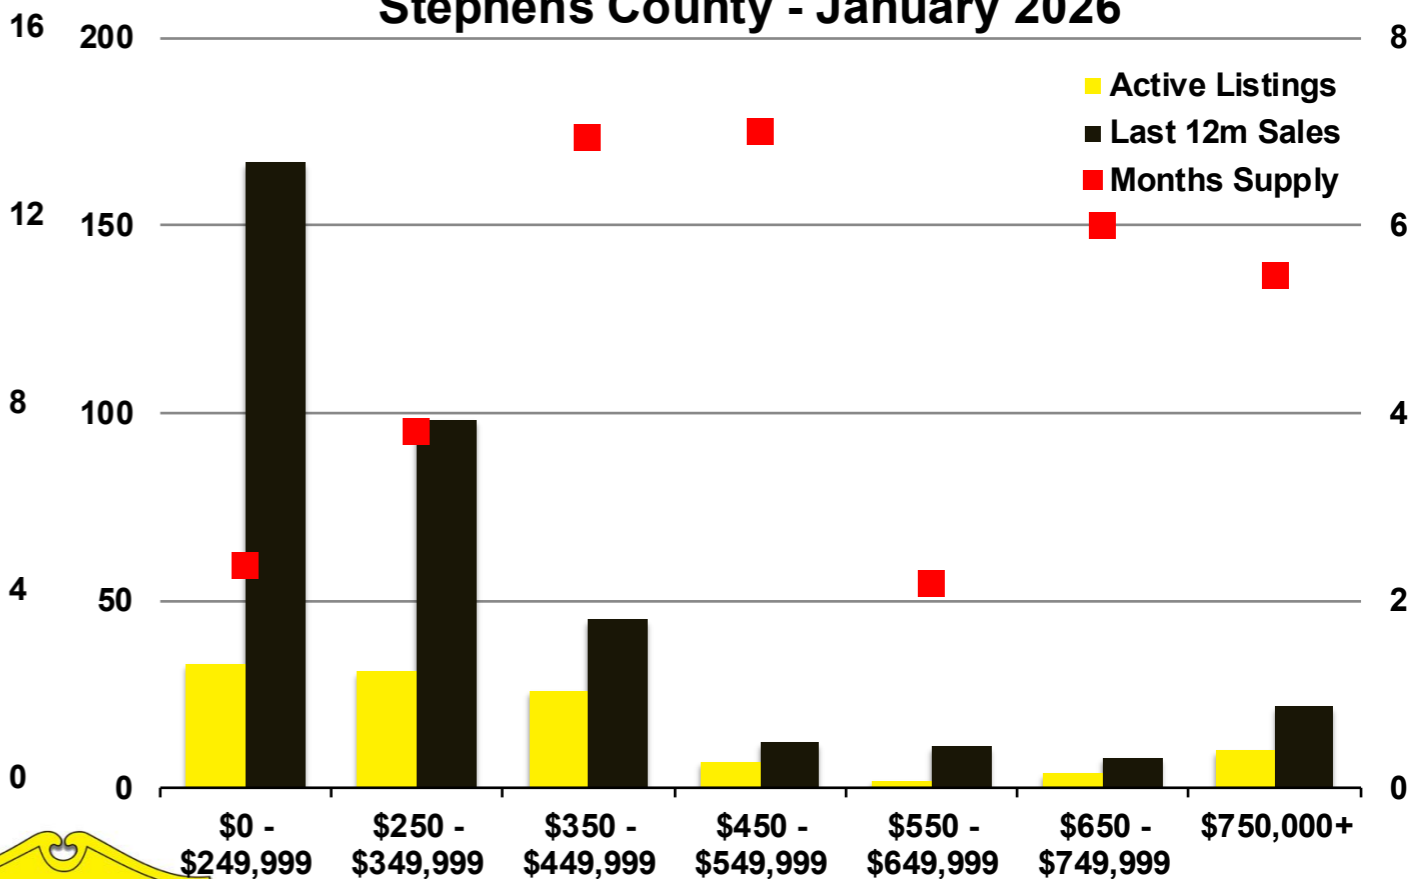

N INDICATORS

January 2026

NORTH GEORGIA

January 2026

Banks County - January 2026

Barrow County - January 2026

Cherokee County - January 2026

Dawson County - January 2026

Forsyth County - January 2026

Franklin County - January 2026

Gwinnett County - January 2026

Habersham County - January 2026

Hall County - January 2026

Jackson County - January 2026

Lumpkin County - January 2026

Pickens County - January 2026

Rabun County - January 2026

Stephens County - January 2026

Walton County - January 2026

White County - January 2026