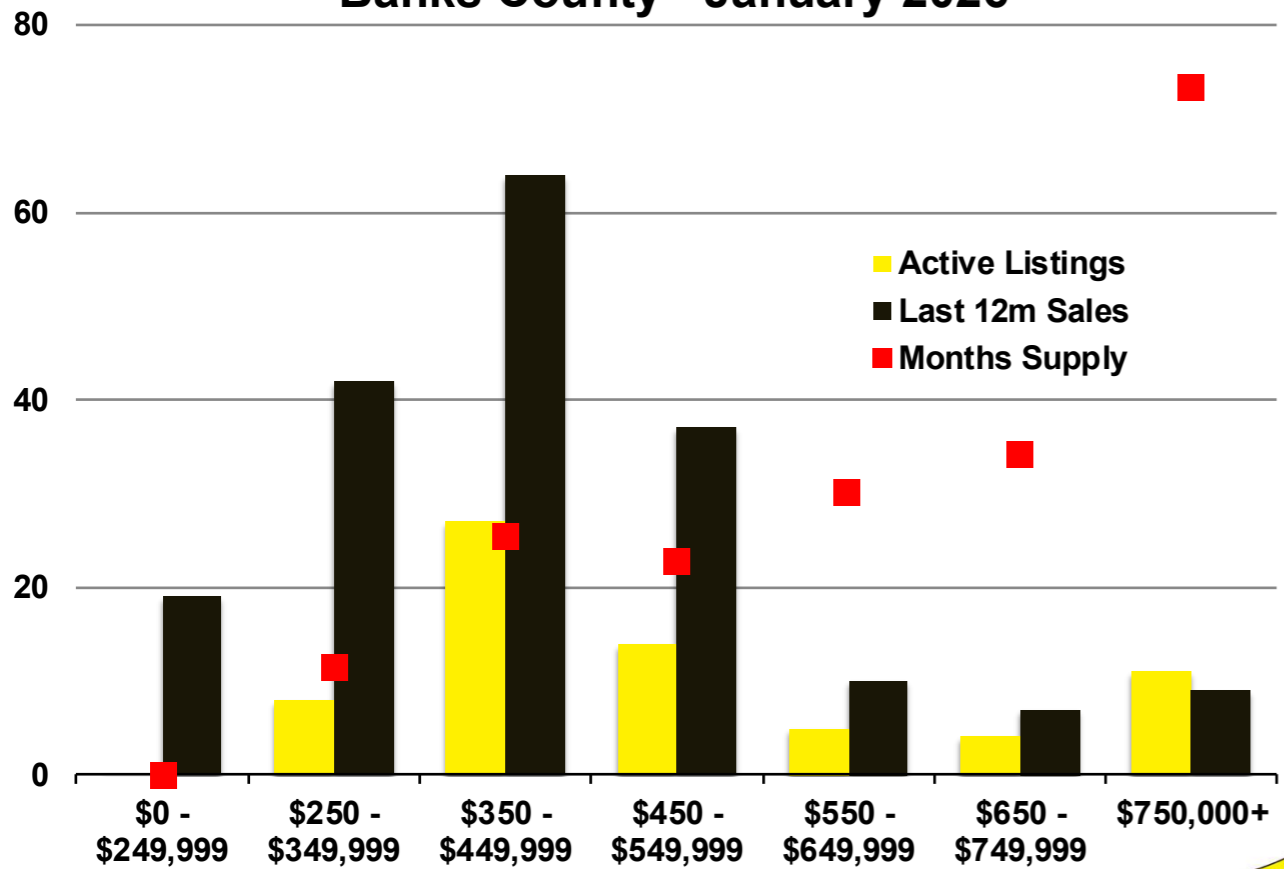

N INDICATORS

January 2026

NORTH GEORGIA

January 2026

Banks County - January 2026

Barrow County - January 2026

Cherokee County - January 2026

Dawson County - January 2026

Forsyth County - January 2026

Franklin County - January 2026

Gwinnett County - January 2026

Habersham County - January 2026

Hall County - January 2026

Jackson County - January 2026

Lumpkin County - January 2026

Pickens County - January 2026

Rabun County - January 2026

Stephens County - January 2026

Walton County - January 2026

White County - January 2026