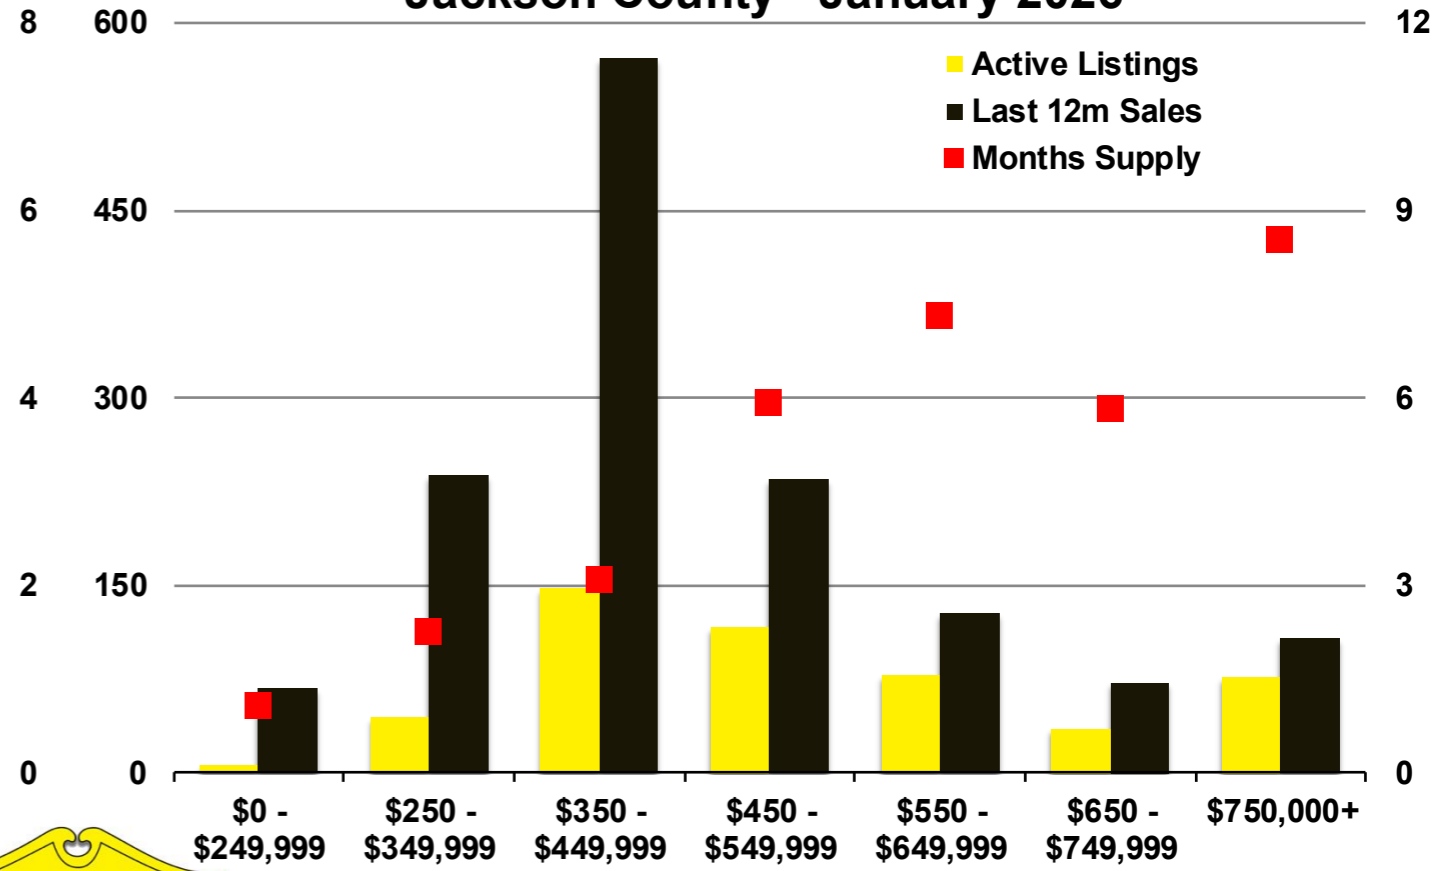

N INDICATORS

January 2026

NORTH GEORGIA

January 2026

Banks County - January 2026

Barrow County - January 2026

Cherokee County - January 2026

Dawson County - January 2026

Forsyth County - January 2026

Franklin County - January 2026

Gwinnett County - January 2026

Habersham County - January 2026

Hall County - January 2026

Jackson County - January 2026

Lumpkin County - January 2026

Pickens County - January 2026

Rabun County - January 2026

Stephens County - January 2026

Walton County - January 2026

White County - January 2026