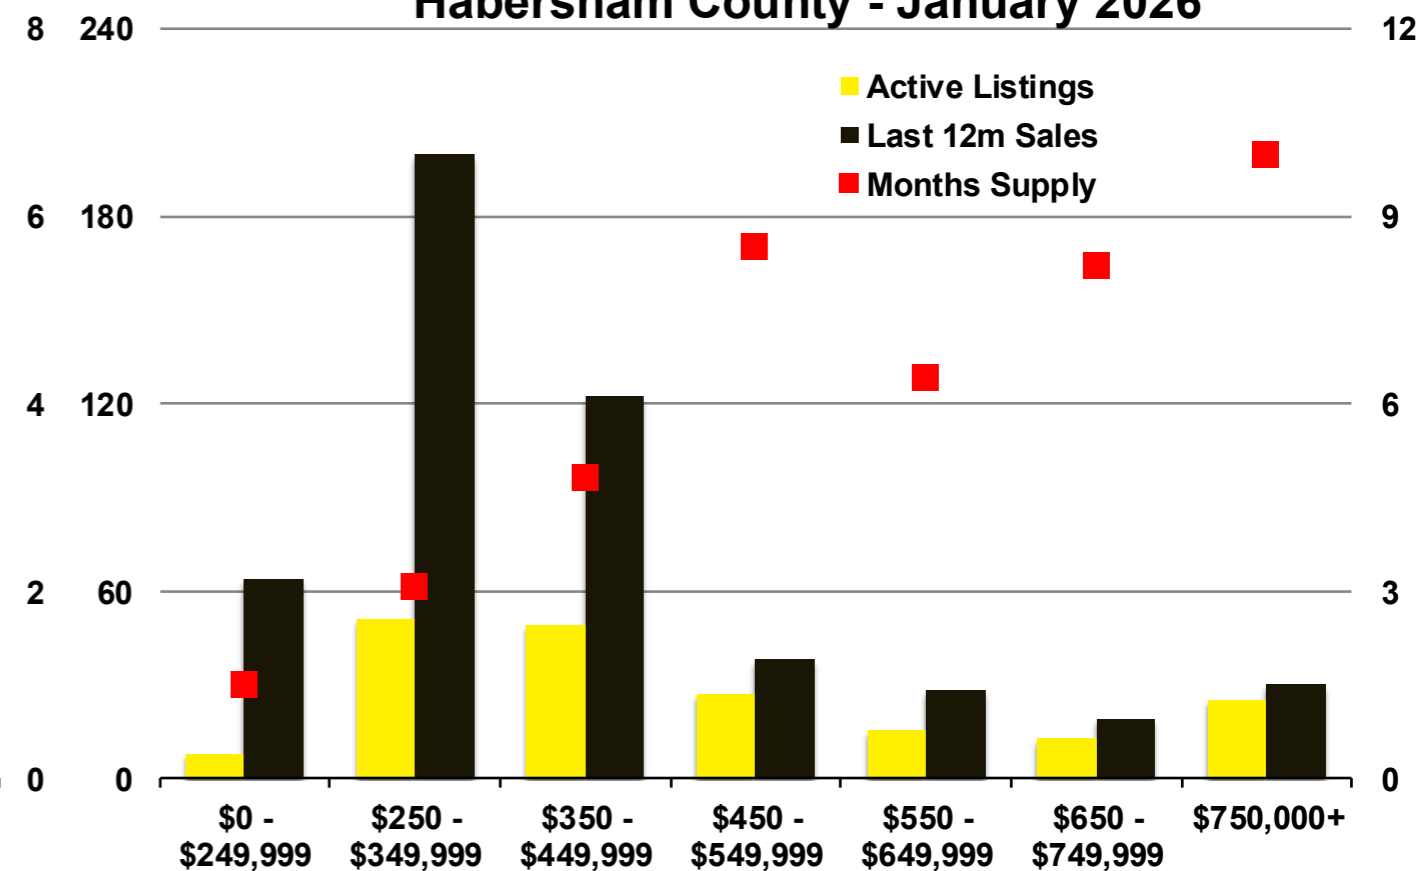

N INDICATORS

January 2026

NORTH GEORGIA

January 2026

Banks County - January 2026

Barrow County - January 2026

Cherokee County - January 2026

Dawson County - January 2026

Forsyth County - January 2026

Franklin County - January 2026

Gwinnett County - January 2026

Habersham County - January 2026

Hall County - January 2026

Jackson County - January 2026

Lumpkin County - January 2026

Pickens County - January 2026

Rabun County - January 2026

Stephens County - January 2026

Walton County - January 2026

White County - January 2026