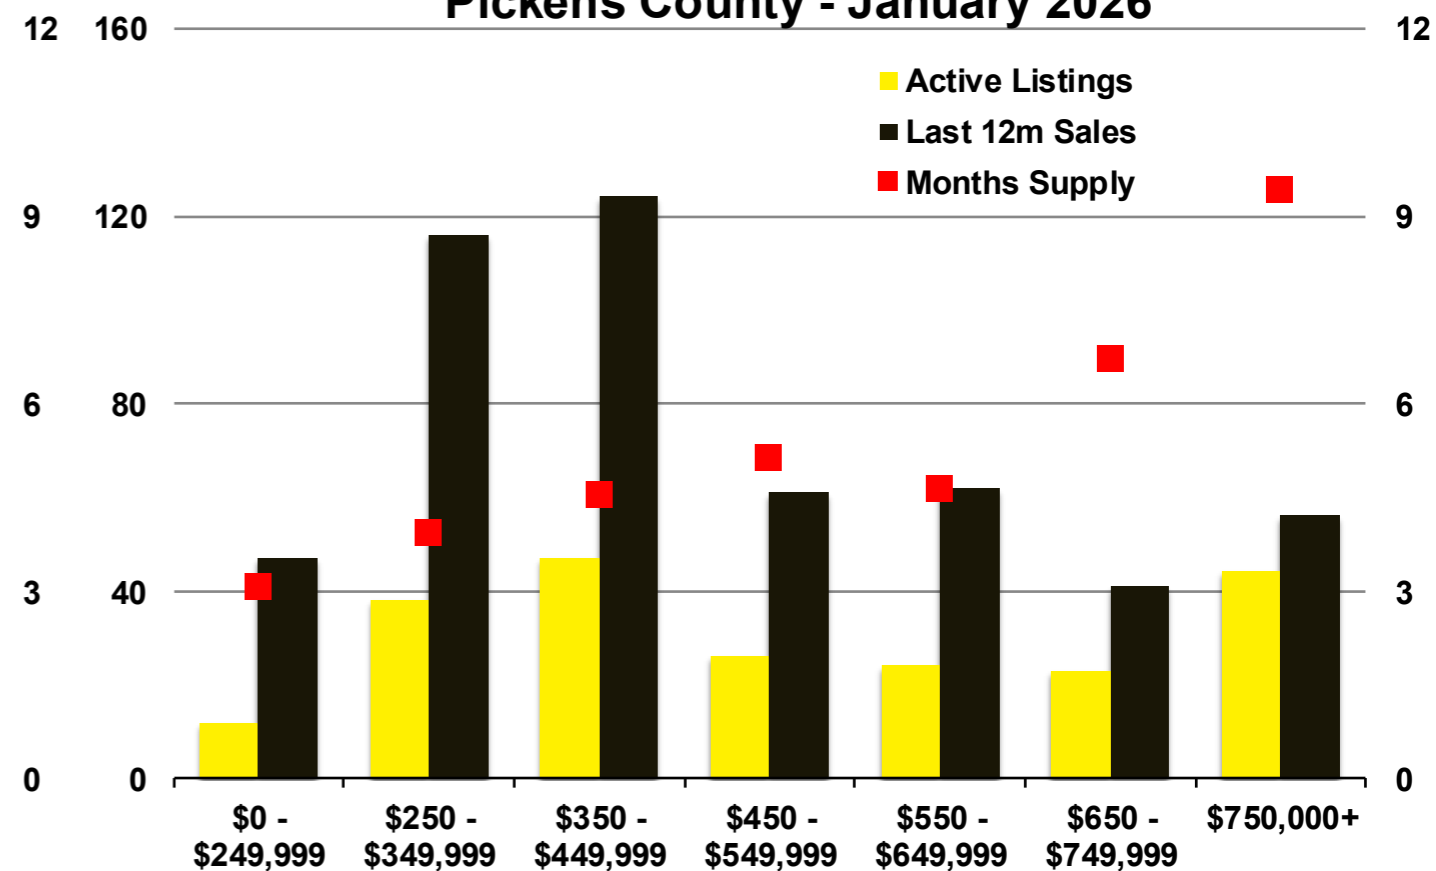

N INDICATORS

January 2026

NORTH GEORGIA

January 2026

Banks County - January 2026

Barrow County - January 2026

Cherokee County - January 2026

Dawson County - January 2026

Forsyth County - January 2026

Franklin County - January 2026

Gwinnett County - January 2026

Habersham County - January 2026

Hall County - January 2026

Jackson County - January 2026

Lumpkin County - January 2026

Pickens County - January 2026

Rabun County - January 2026

Stephens County - January 2026

Walton County - January 2026

White County - January 2026