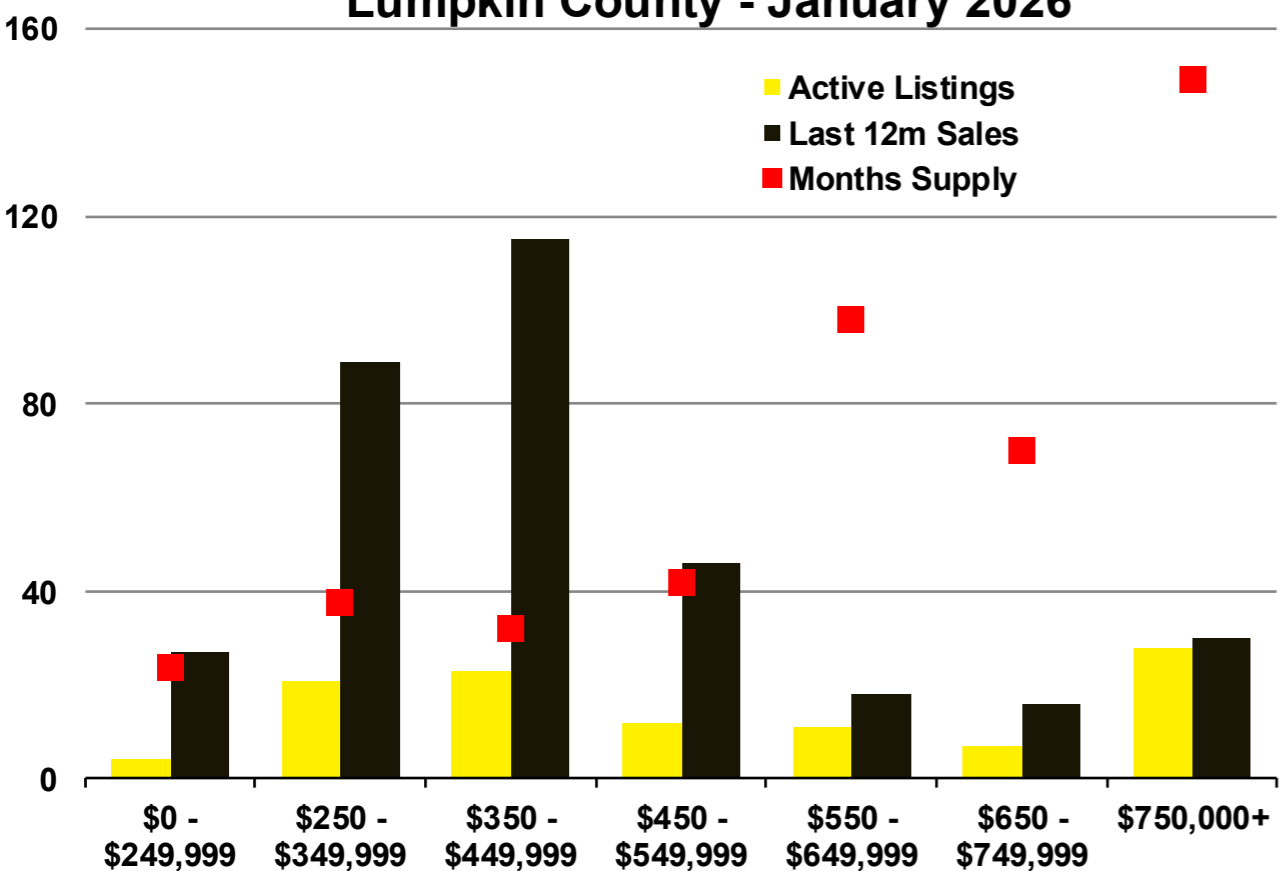

N INDICATORS

January 2026

NORTH GEORGIA

January 2026

Banks County - January 2026

Barrow County - January 2026

Cherokee County - January 2026

Dawson County - January 2026

Forsyth County - January 2026

Franklin County - January 2026

Gwinnett County - January 2026

Habersham County - January 2026

Hall County - January 2026

Jackson County - January 2026

Lumpkin County - January 2026

Pickens County - January 2026

Rabun County - January 2026

Stephens County - January 2026

Walton County - January 2026

White County - January 2026