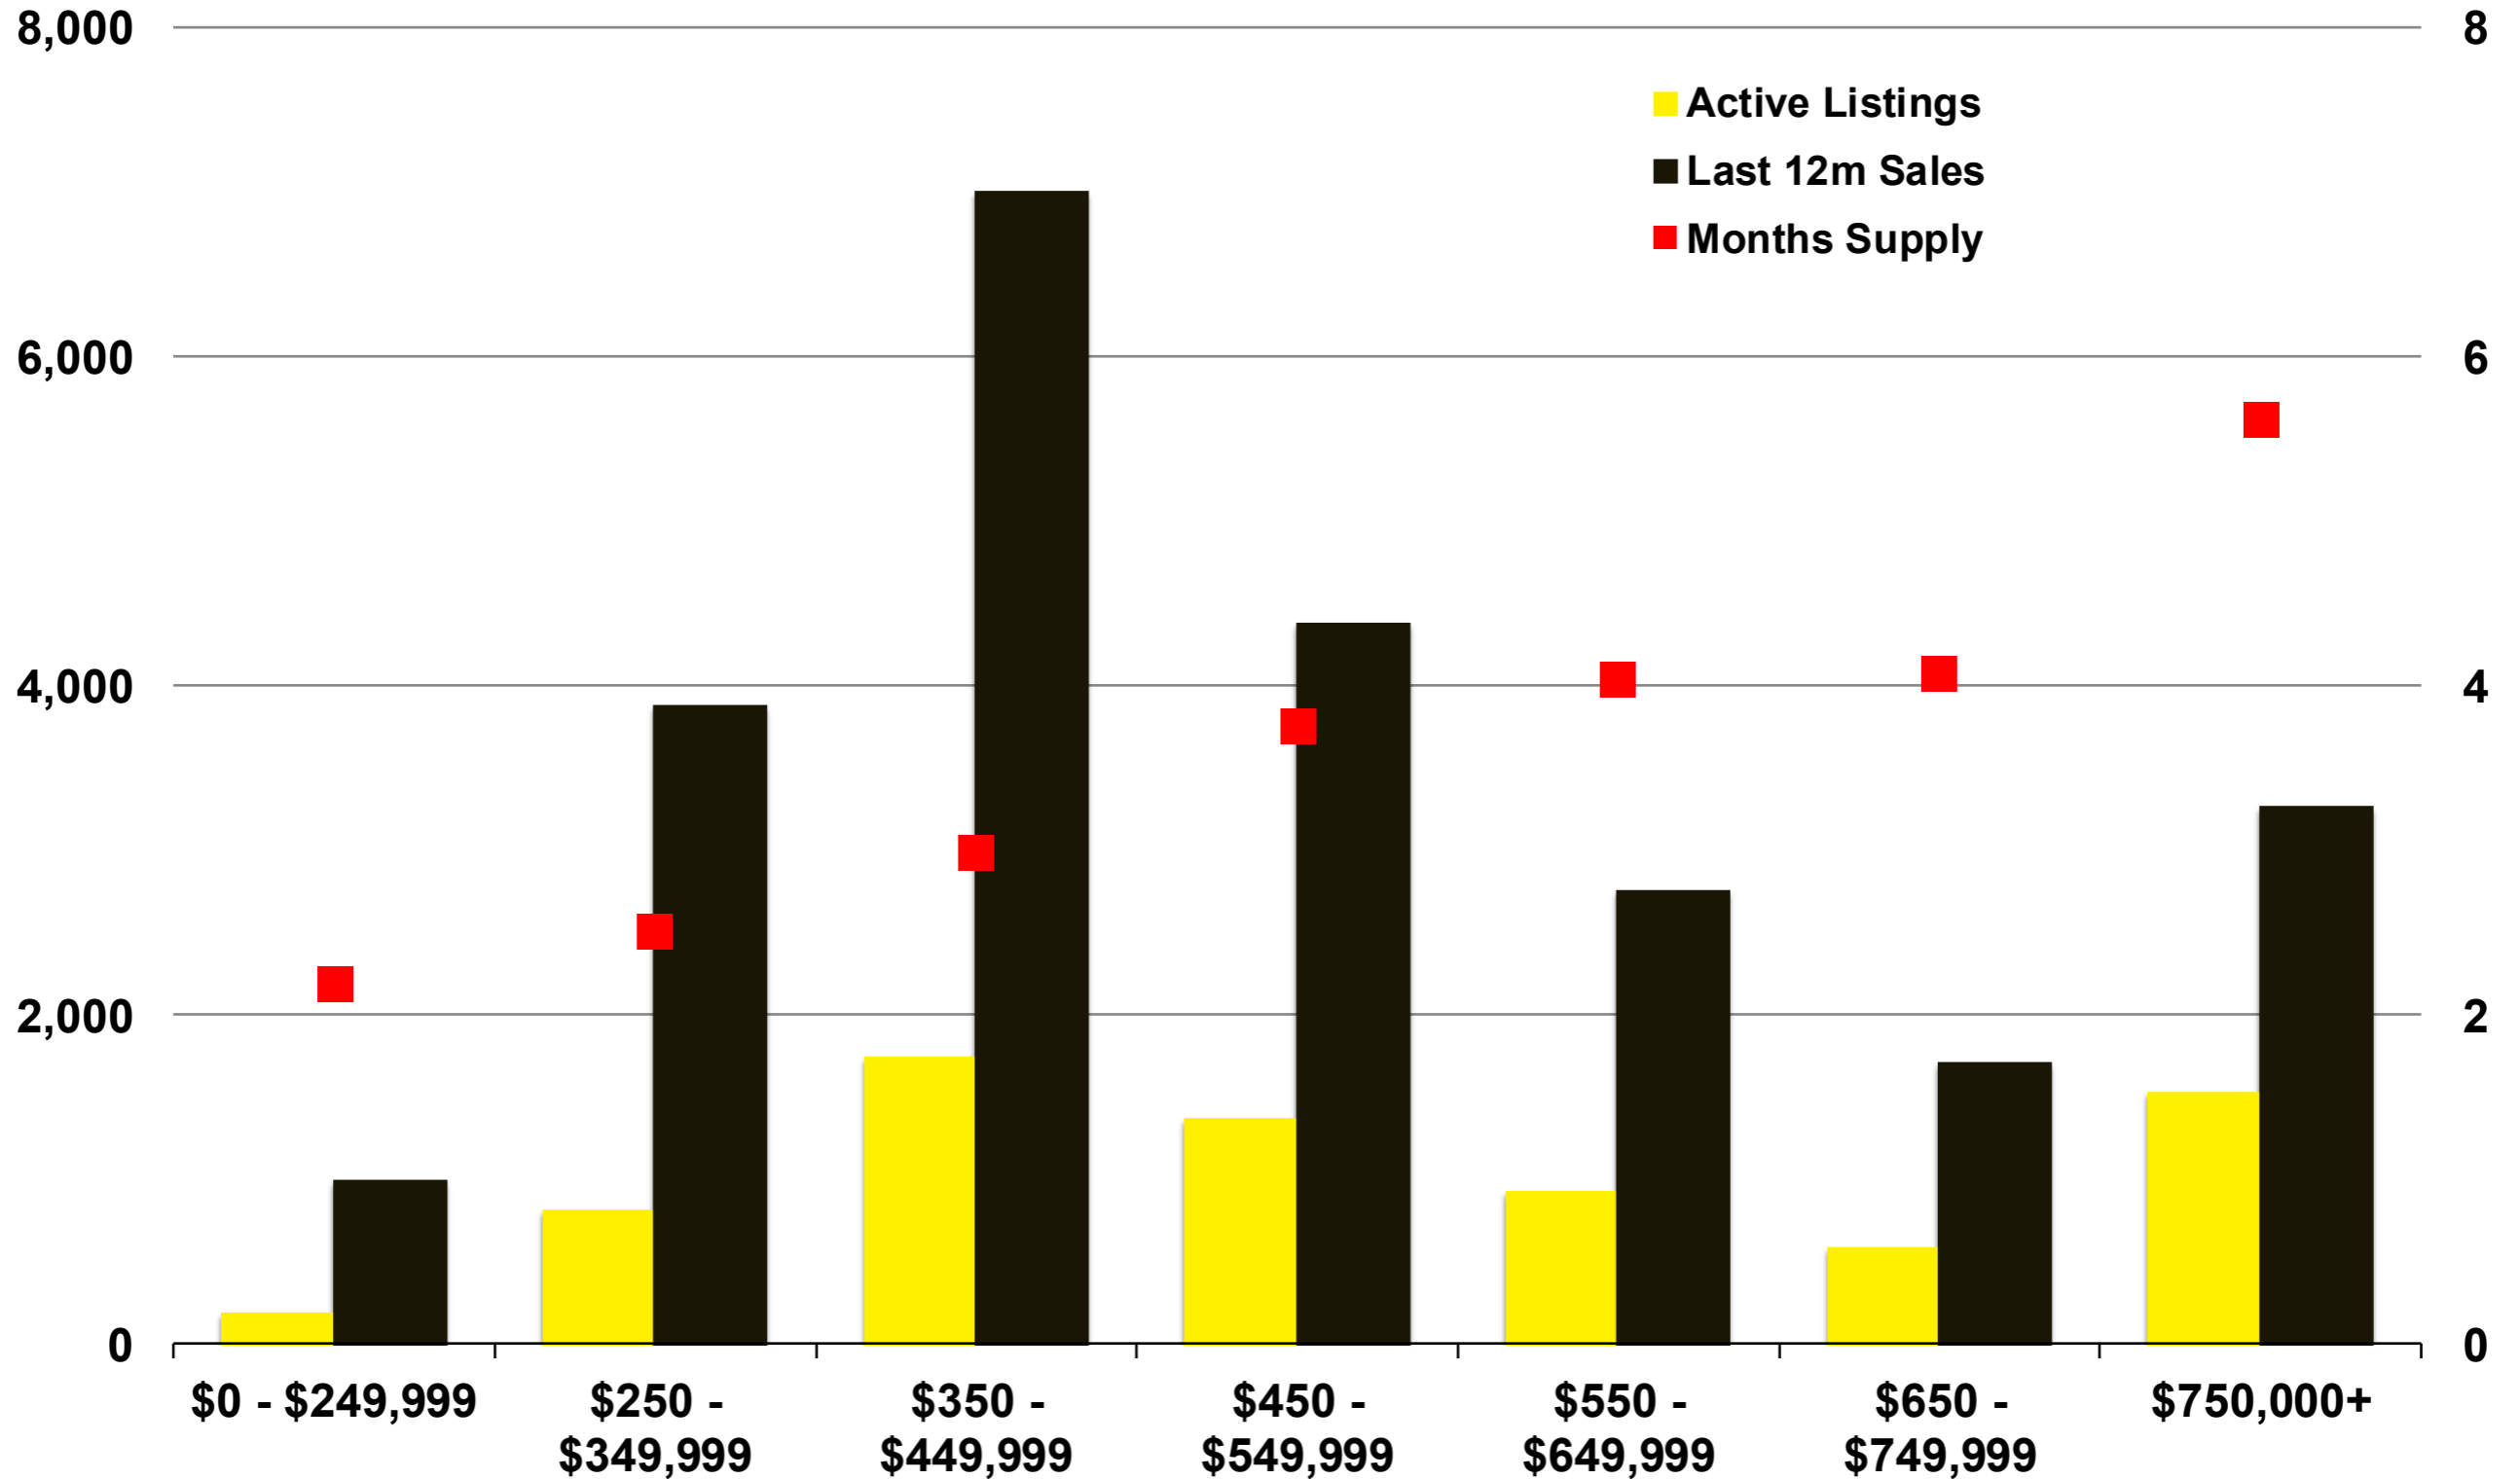

N INDICATORS

January 2026

NORTH GEORGIA

January 2026

Banks County - January 2026

Barrow County - January 2026

Cherokee County - January 2026

Dawson County - January 2026

Forsyth County - January 2026

Franklin County - January 2026

Gwinnett County - January 2026

Habersham County - January 2026

Hall County - January 2026

Jackson County - January 2026

Lumpkin County - January 2026

Pickens County - January 2026

Rabun County - January 2026

Stephens County - January 2026

Walton County - January 2026

White County - January 2026