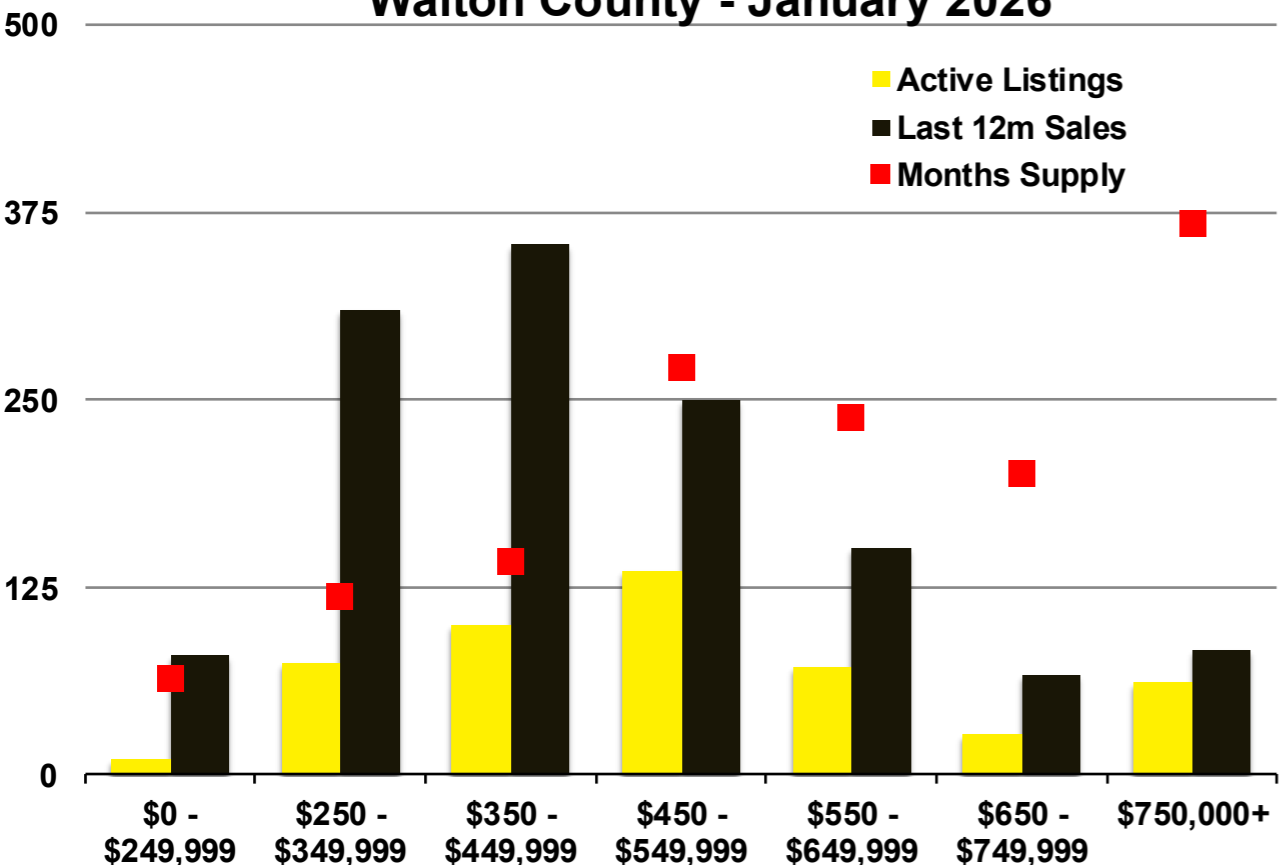

N INDICATORS

January 2026

NORTH GEORGIA

January 2026

Banks County - January 2026

Barrow County - January 2026

Cherokee County - January 2026

Dawson County - January 2026

Forsyth County - January 2026

Franklin County - January 2026

Gwinnett County - January 2026

Habersham County - January 2026

Hall County - January 2026

Jackson County - January 2026

Lumpkin County - January 2026

Pickens County - January 2026

Rabun County - January 2026

Stephens County - January 2026

Walton County - January 2026

White County - January 2026