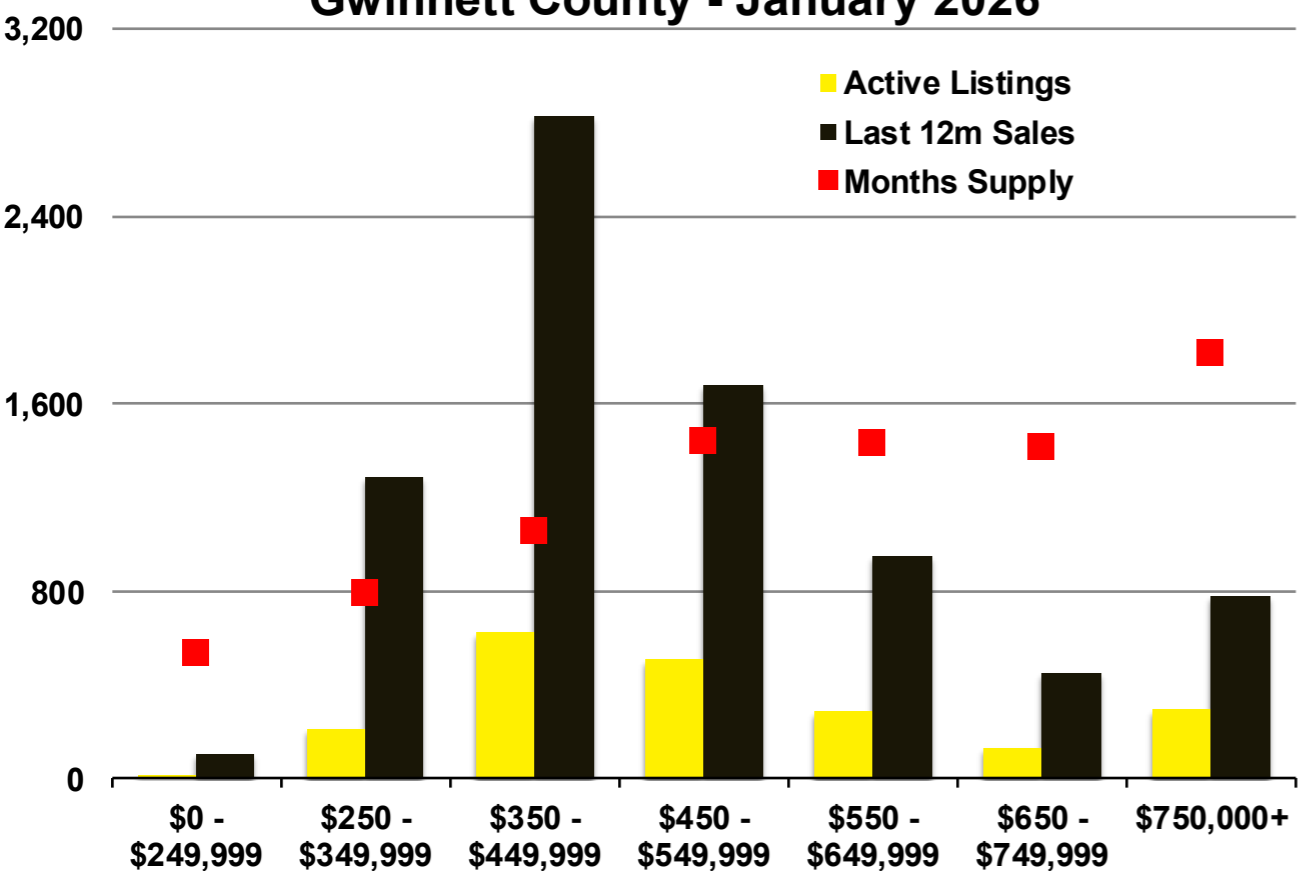

N INDICATORS

January 2026

NORTH GEORGIA

January 2026

Banks County - January 2026

Barrow County - January 2026

Cherokee County - January 2026

Dawson County - January 2026

Forsyth County - January 2026

Franklin County - January 2026

Gwinnett County - January 2026

Habersham County - January 2026

Hall County - January 2026

Jackson County - January 2026

Lumpkin County - January 2026

Pickens County - January 2026

Rabun County - January 2026

Stephens County - January 2026

Walton County - January 2026

White County - January 2026