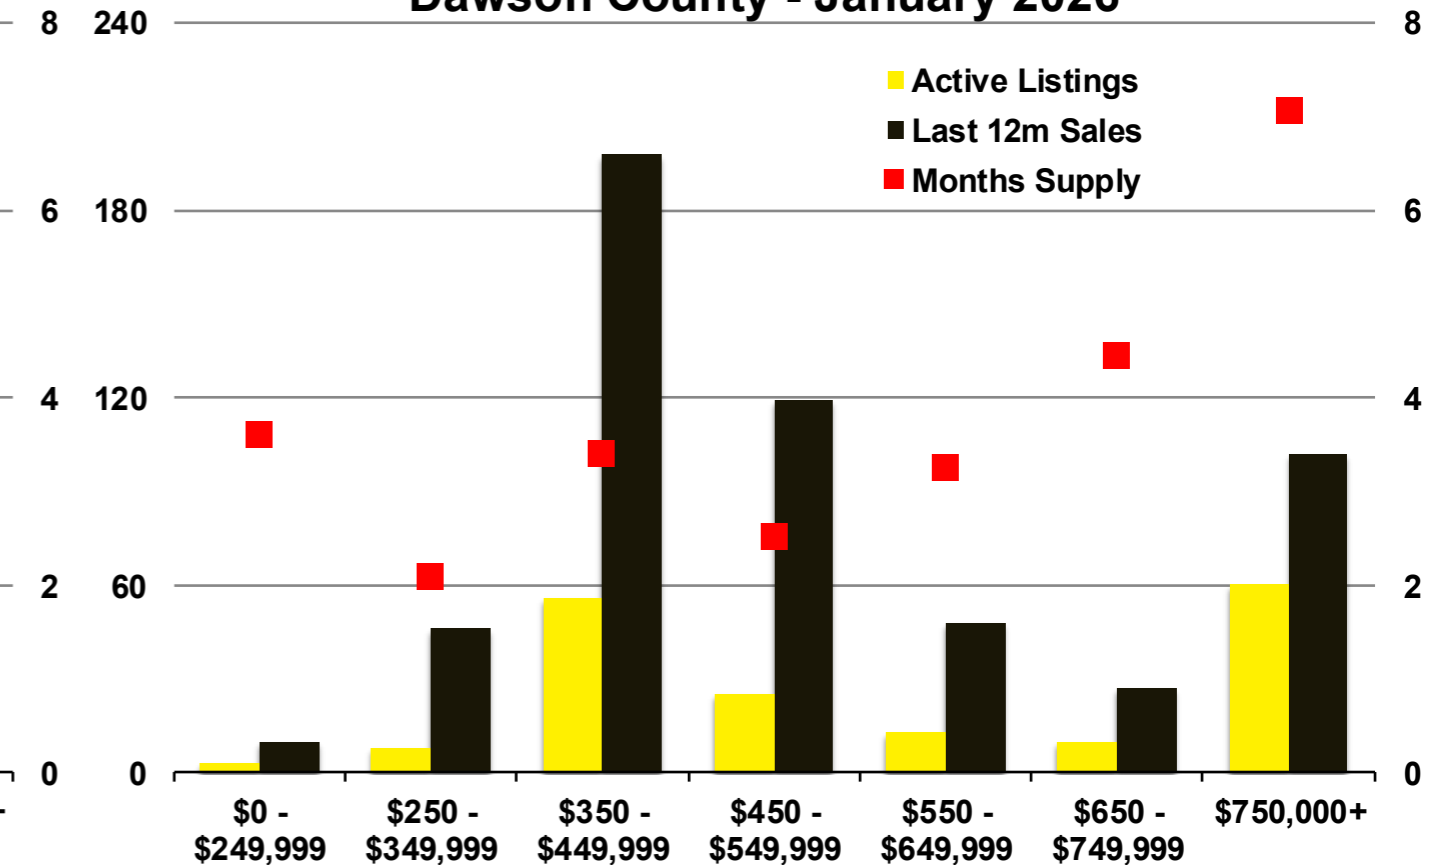

N INDICATORS

January 2026

NORTH GEORGIA

January 2026

Banks County - January 2026

Barrow County - January 2026

Cherokee County - January 2026

Dawson County - January 2026

Forsyth County - January 2026

Franklin County - January 2026

Gwinnett County - January 2026

Habersham County - January 2026

Hall County - January 2026

Jackson County - January 2026

Lumpkin County - January 2026

Pickens County - January 2026

Rabun County - January 2026

Stephens County - January 2026

Walton County - January 2026

White County - January 2026