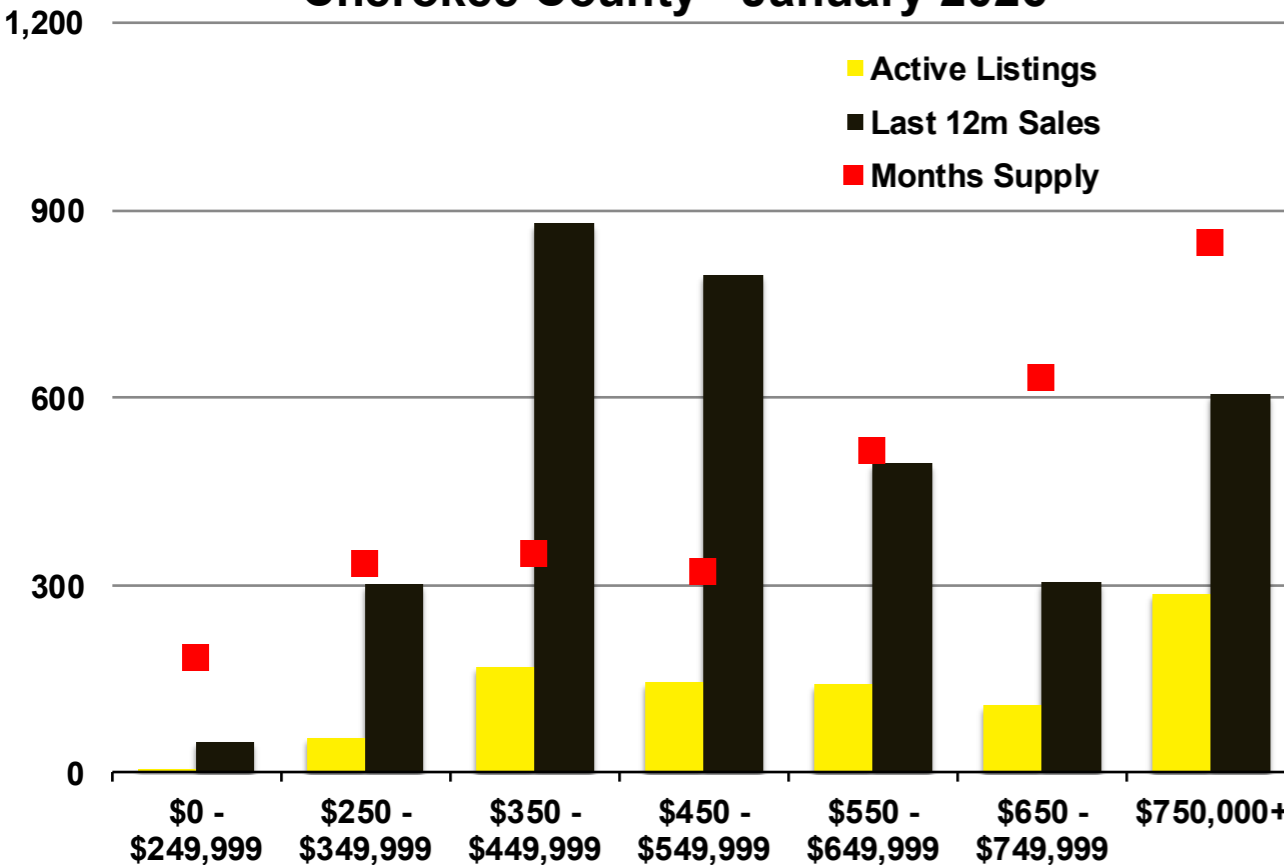

N INDICATORS

January 2026

NORTH GEORGIA

January 2026

Banks County - January 2026

Barrow County - January 2026

Cherokee County - January 2026

Dawson County - January 2026

Forsyth County - January 2026

Franklin County - January 2026

Gwinnett County - January 2026

Habersham County - January 2026

Hall County - January 2026

Jackson County - January 2026

Lumpkin County - January 2026

Pickens County - January 2026

Rabun County - January 2026

Stephens County - January 2026

Walton County - January 2026

White County - January 2026