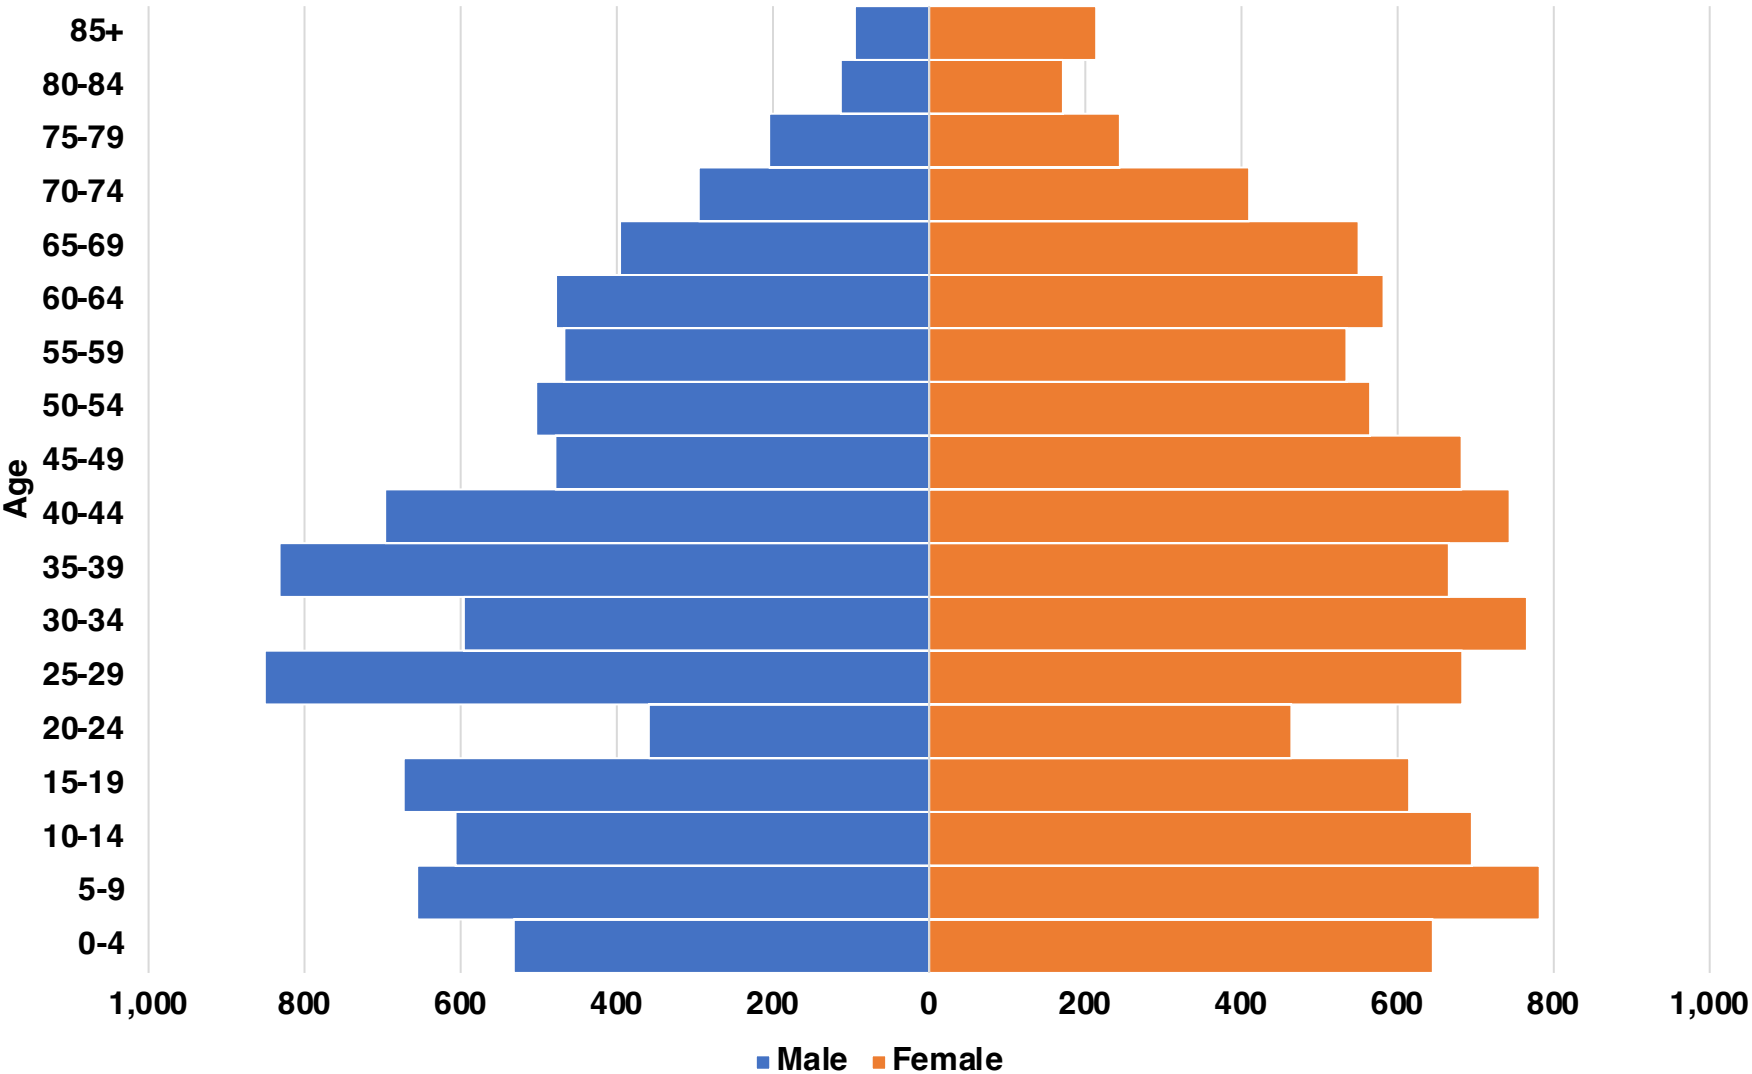

BARROW

BARROW COUNTY

EMPLOYMENT SNAPSHOT

- 46,708 RESIDENTS CURRENTLY EMPLOYED.
- 2024 UNEMPLOYMENT RATE: 3.0%
- SEP 2025 UNEMPLOYMENT RATE: 2.9%

Employment Trends

Industry Mix

Unemployment Rate Trends

BARROW COUNTY

HISTORICAL POPULATION

Source: US Census

BARROW COUNTY

2024 POPULATION BY AGE

Source: GA Dept of Public Health

WINDER

HISTORICAL POPULATOIN

Source: US Census

WINDER

2023 POPULATION BY AGE

Source: American Community Survey

BARROW COUNTY

TOTAL VS HISPANIC BIRTHS

BARROW COUNTY

HOME BUYING DISPARITY

BARROW COUNTY