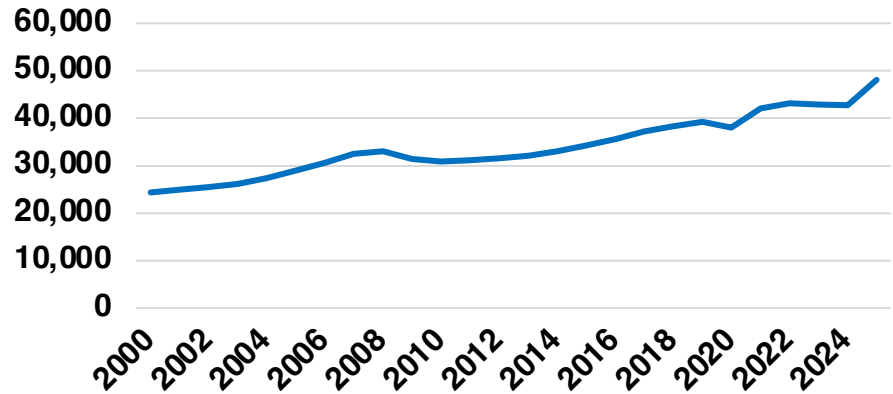

BARROW

BARROW COUNTY

EMPLOYMENT SNAPSHOT

- 46,708 RESIDENTS CURRENTLY EMPLOYED.
- 2024 UNEMPLOYMENT RATE: 3.0%
- SEP 2025 UNEMPLOYMENT RATE: 2.9%

Employment Trends

Industry Mix

Unemployment Rate Trends

BARROW COUNTY

HISTORICAL POPULATION

Source: US Census

BARROW COUNTY

2024 POPULATION BY AGE

Source: GA Dept of Public Health

WINDER

HISTORICAL POPULATOIN

Source: US Census