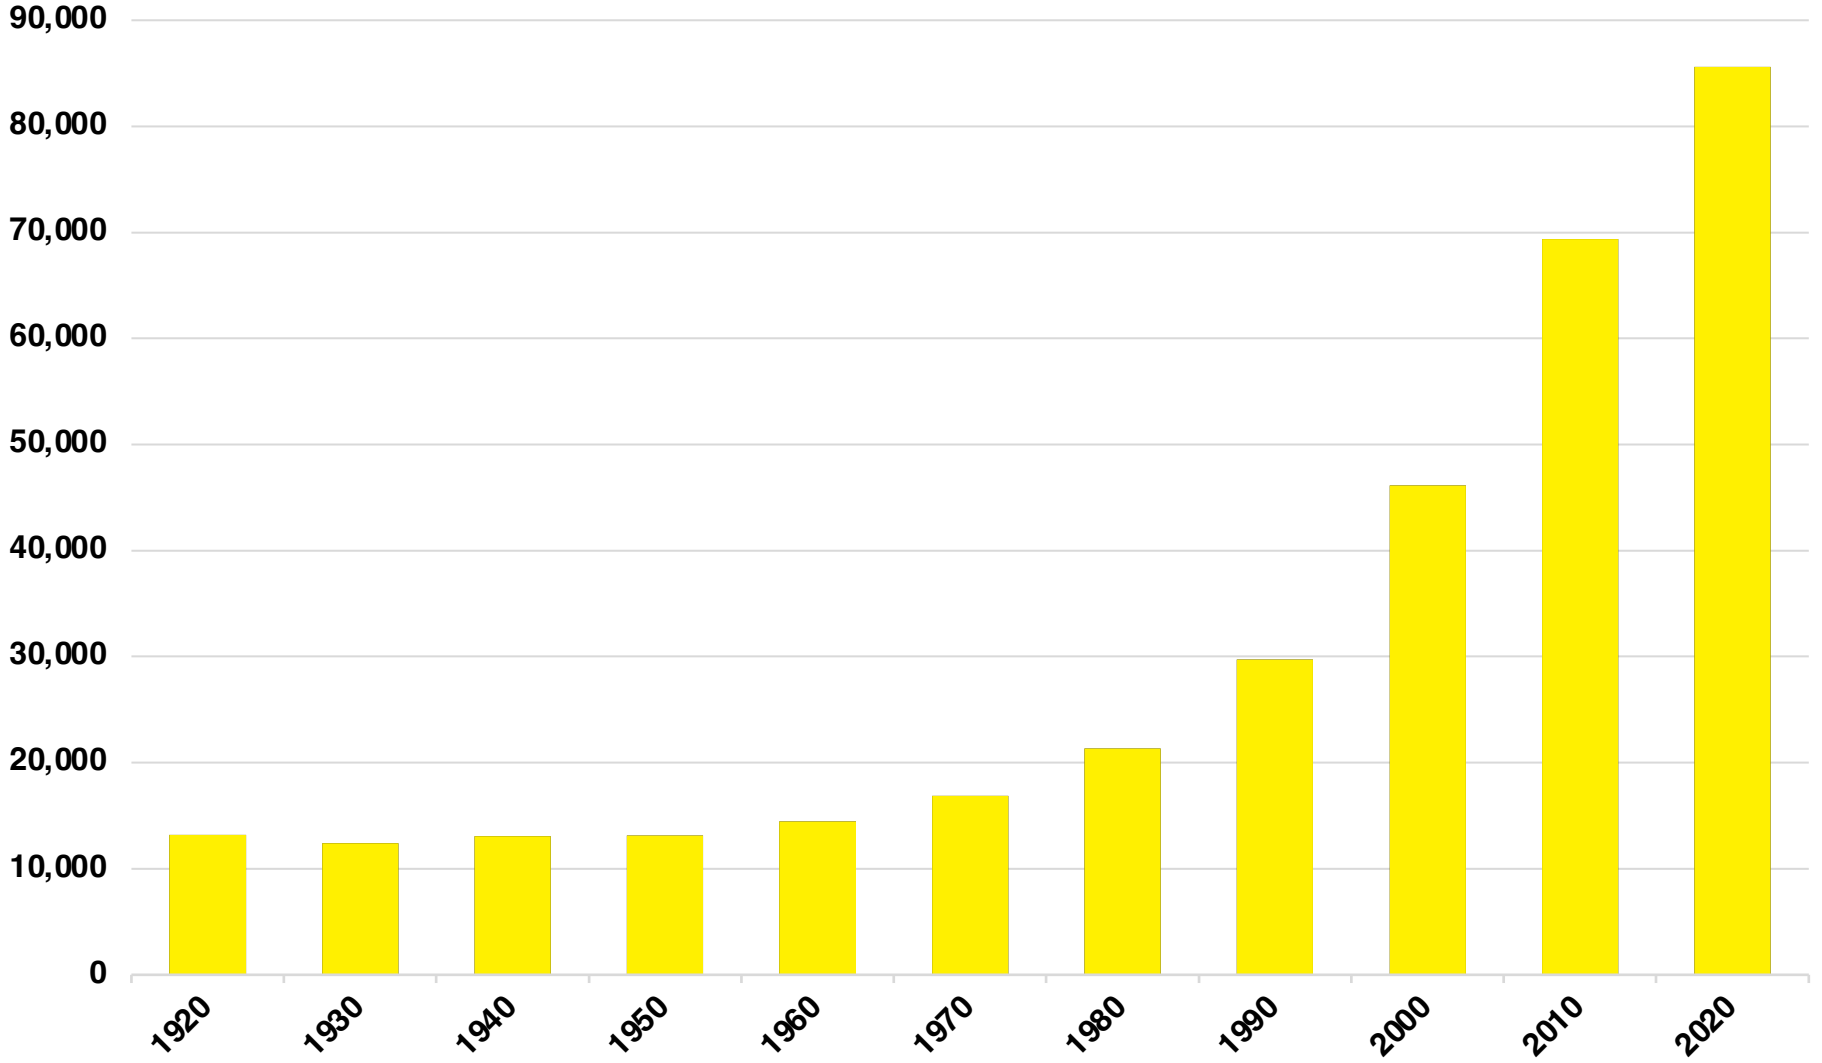

BARROW

BARROW COUNTY

EMPLOYMENT SNAPSHOT

- 46,708 RESIDENTS CURRENTLY EMPLOYED.
- 2024 UNEMPLOYMENT RATE: 3.0%
- SEP 2025 UNEMPLOYMENT RATE: 2.9%

Employment Trends

Industry Mix

Unemployment Rate Trends

BARROW COUNTY

HISTORICAL POPULATION

Source: US Census

BARROW COUNTY

2024 POPULATION BY AGE

Source: GA Dept of Public Health

WINDER

HISTORICAL POPULATOIN

Source: US Census

WINDER

2023 POPULATION BY AGE

Source: American Community Survey

BARROW COUNTY

TOTAL VS HISPANIC BIRTHS

BARROW COUNTY

HOME BUYING DISPARITY

BARROW COUNTY