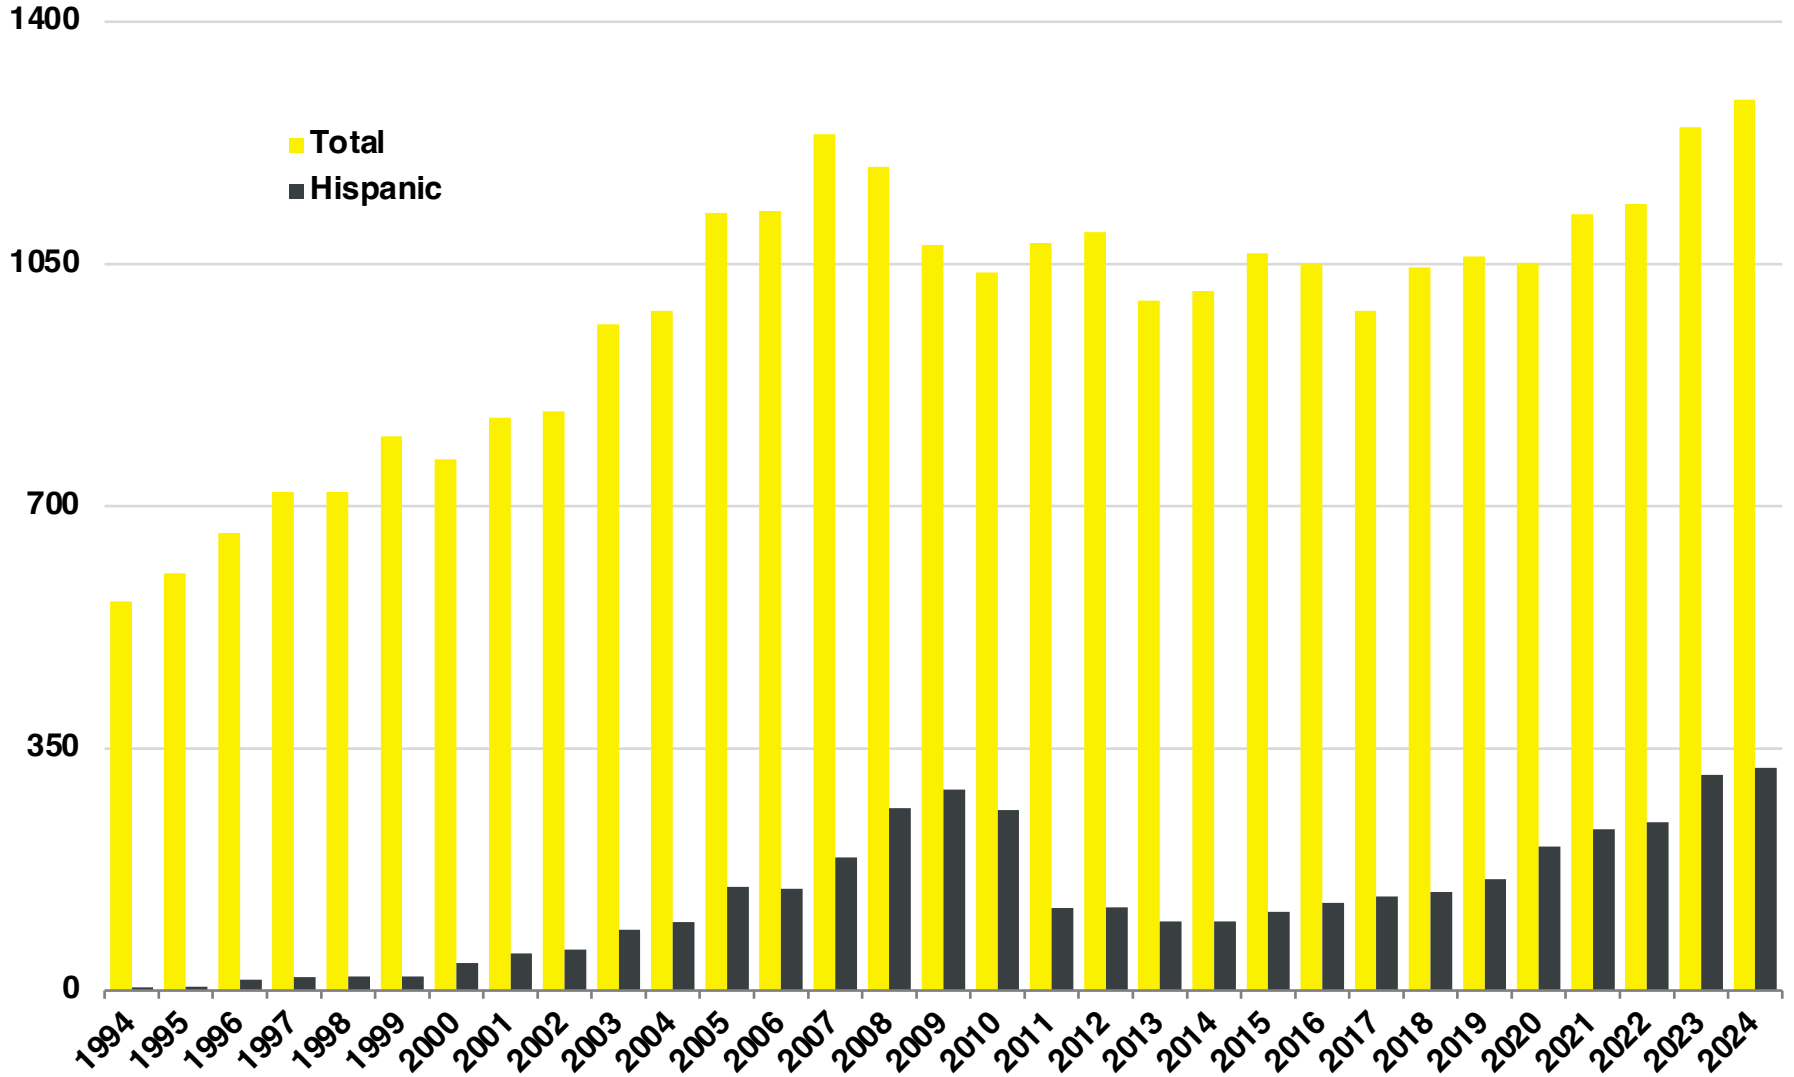

BARROW

BARROW COUNTY

EMPLOYMENT SNAPSHOT

- 46,708 RESIDENTS CURRENTLY EMPLOYED.
- 2024 UNEMPLOYMENT RATE: 3.0%
- SEP 2025 UNEMPLOYMENT RATE: 2.9%

Employment Trends

Industry Mix

Unemployment Rate Trends

BARROW COUNTY

HISTORICAL POPULATION

Source: US Census

BARROW COUNTY

2024 POPULATION BY AGE

Source: GA Dept of Public Health

WINDER

HISTORICAL POPULATOIN

Source: US Census

WINDER

2023 POPULATION BY AGE

Source: American Community Survey

BARROW COUNTY

TOTAL VS HISPANIC BIRTHS

BARROW COUNTY

HOME BUYING DISPARITY

BARROW COUNTY