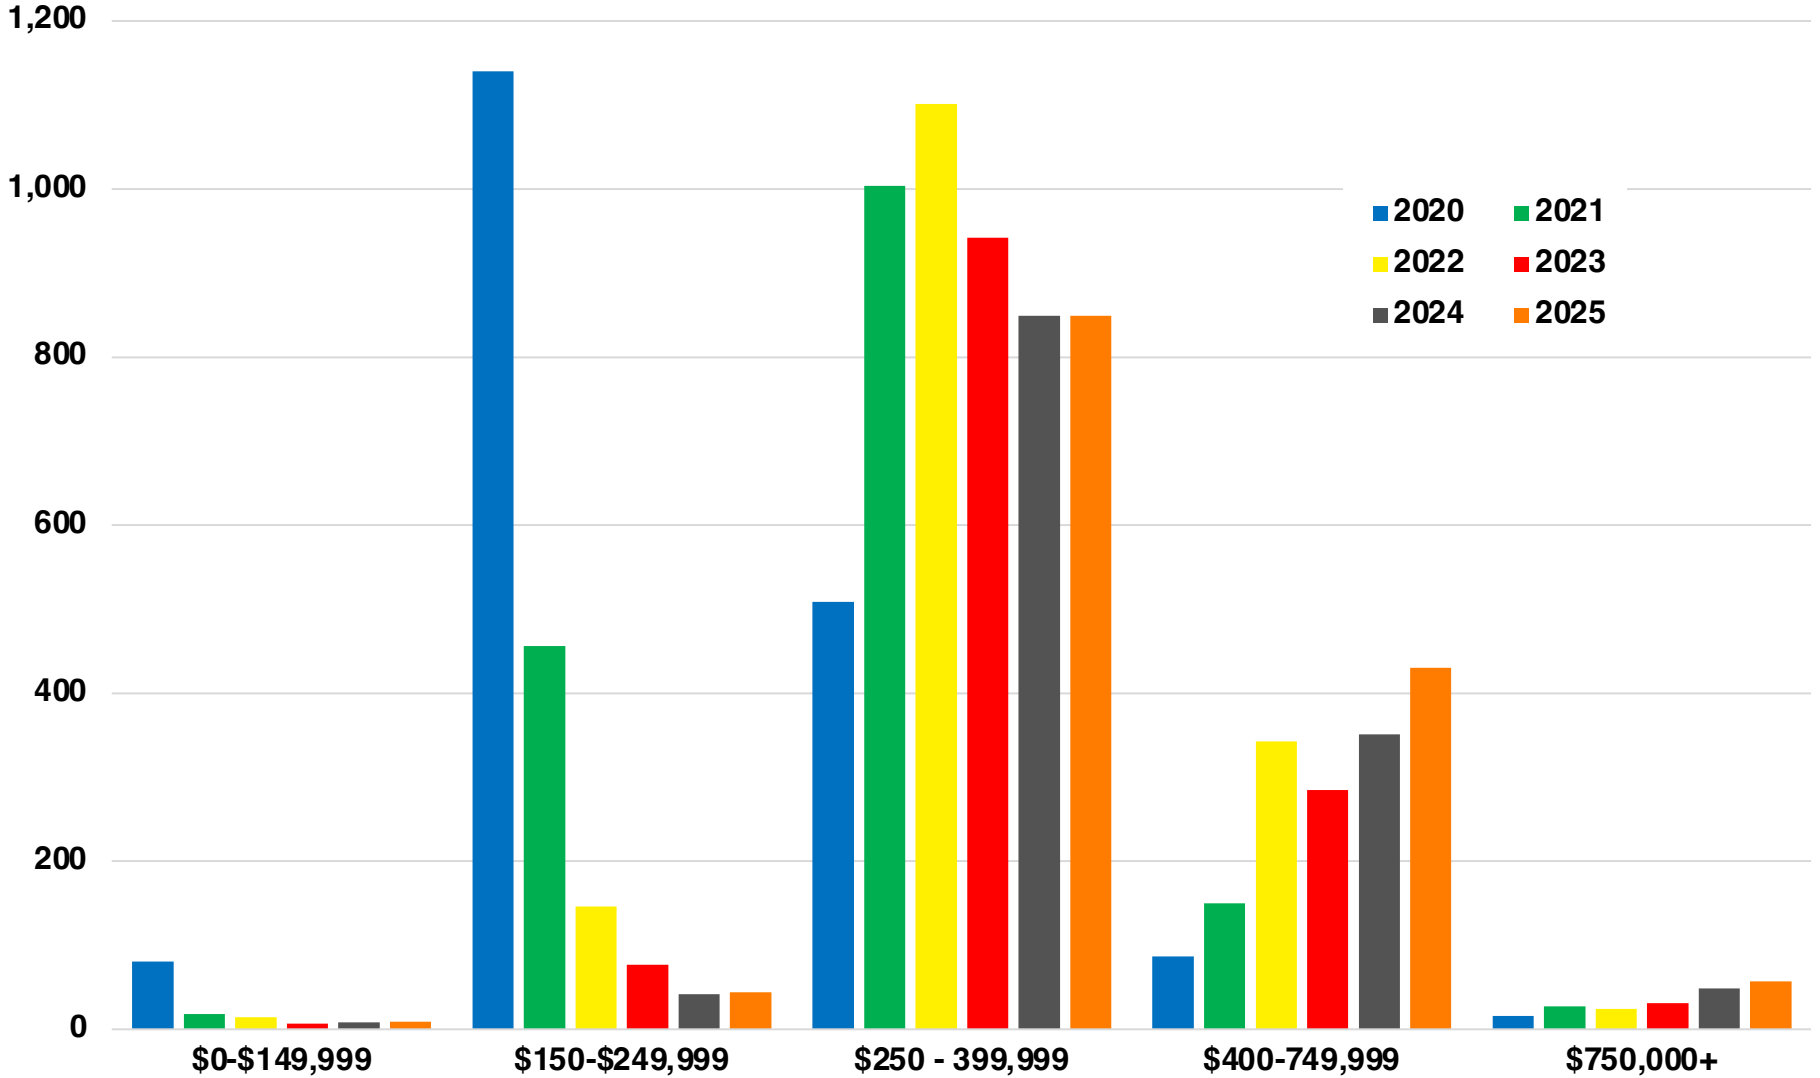

BARROW COUNTY

SINGLE FAMILY HOME SALES