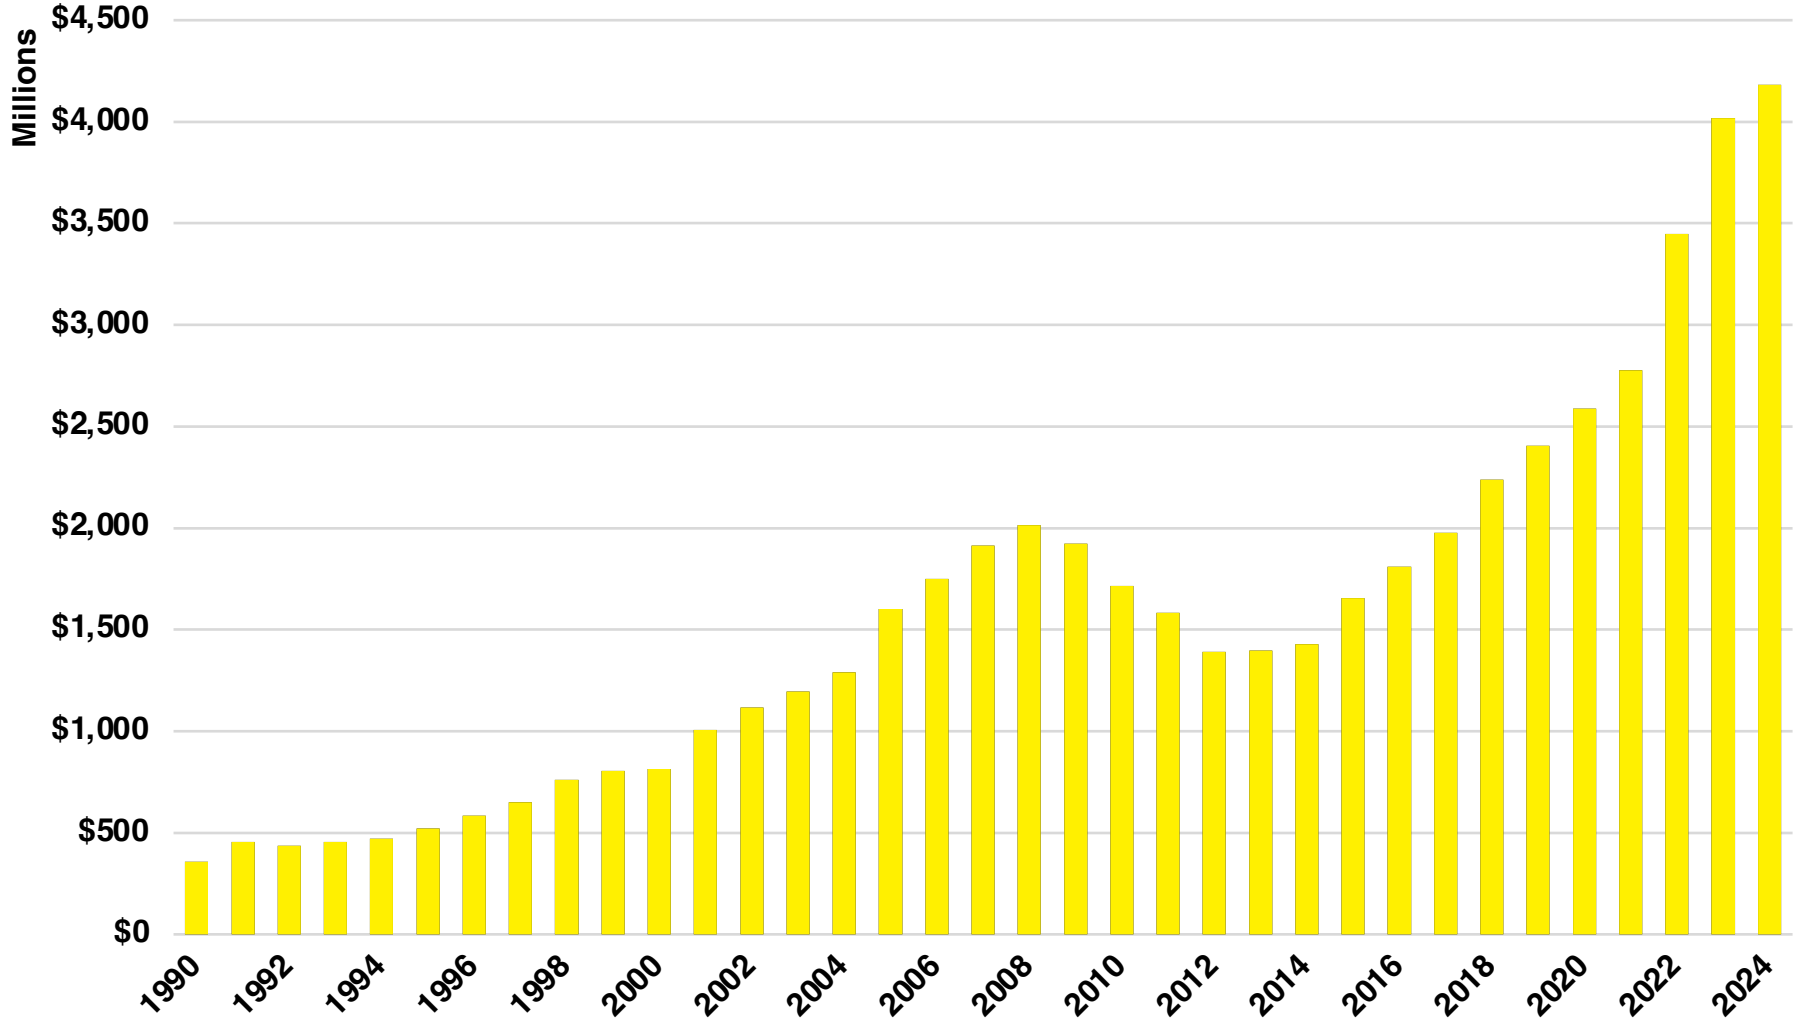

BARROW COUNTY

TAX DIGEST 40% ASSESSED VALUE

Source: GA Dept of Revenue Consolidated Tax Digest