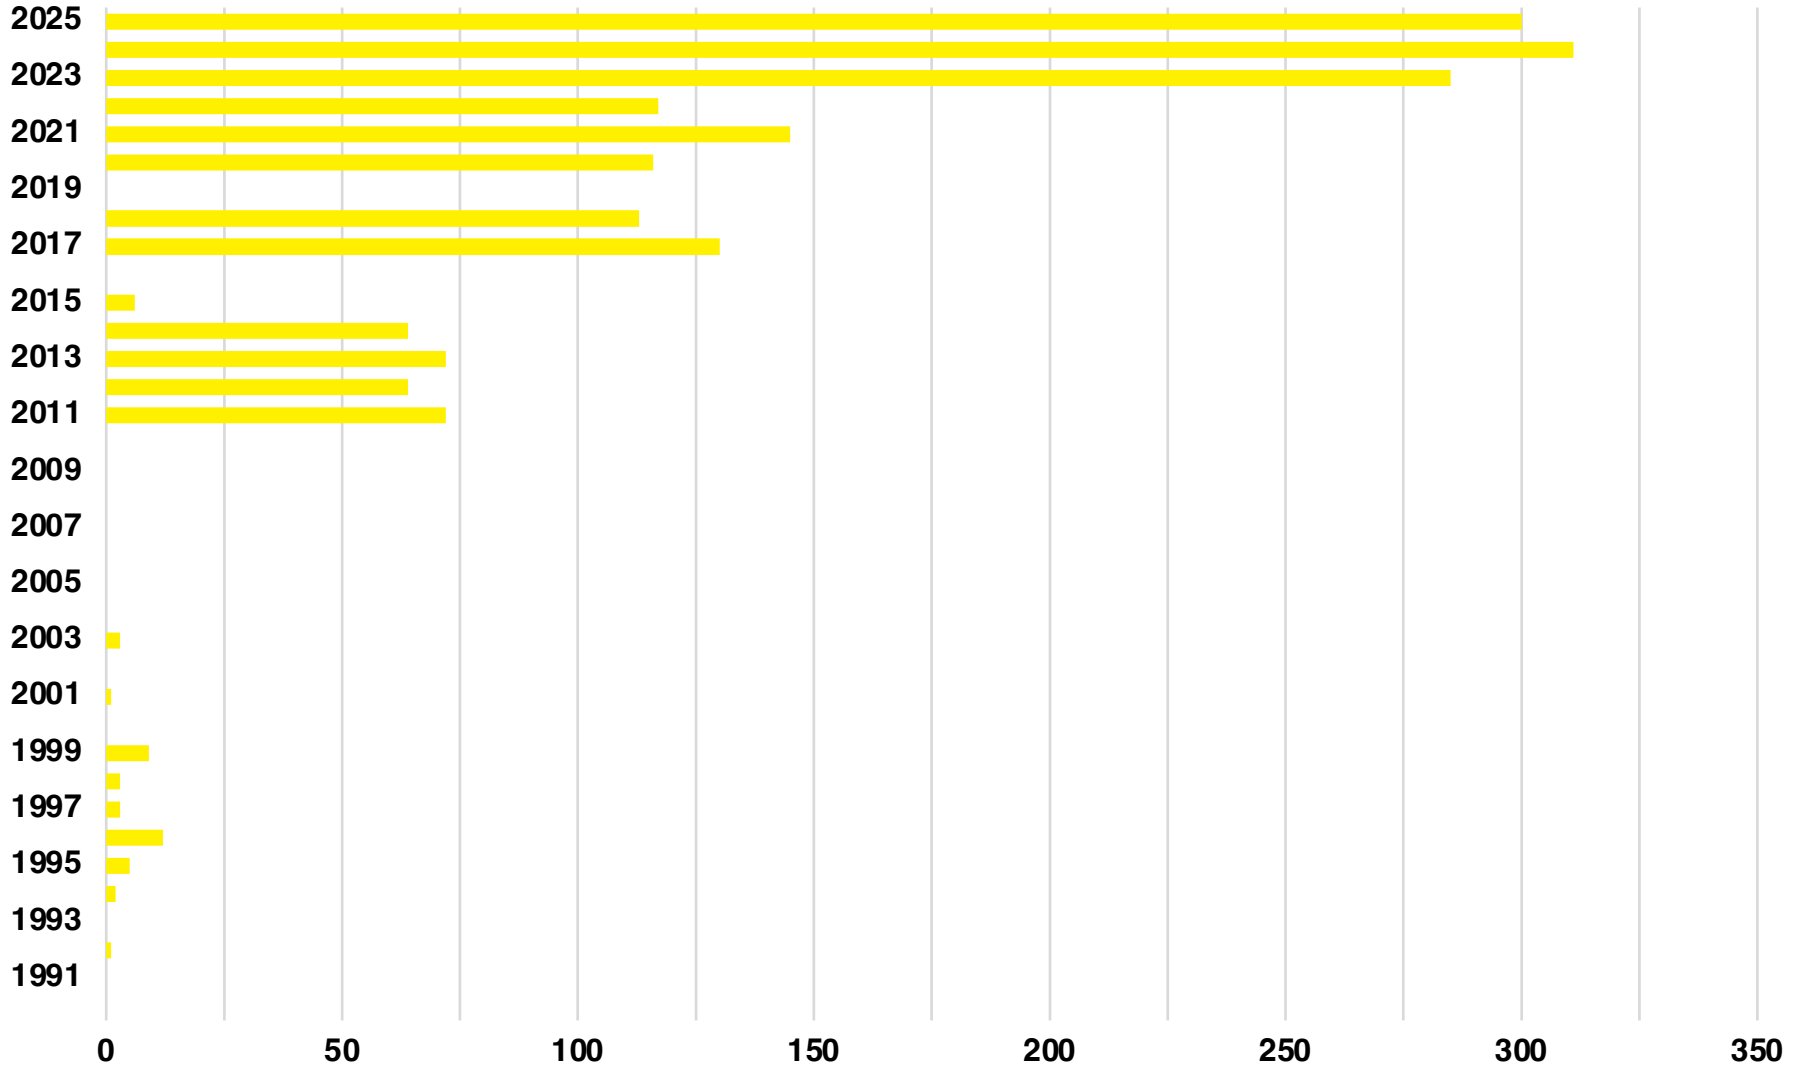

BARROW

BARROW COUNTY

EMPLOYMENT SNAPSHOT

- 46,708 RESIDENTS CURRENTLY EMPLOYED.
- 2024 UNEMPLOYMENT RATE: 3.0%
- SEP 2025 UNEMPLOYMENT RATE: 2.9%

Employment Trends

Industry Mix

Unemployment Rate Trends

BARROW COUNTY

WINDER

2023 POPULATION BY AGE

Source: American Community Survey

BARROW COUNTY

TOTAL VS HISPANIC BIRTHS

BARROW COUNTY

HOME BUYING DISPARITY

BARROW COUNTY

SINGLE FAMILY HOME SALES

BARROW COUNTY

TAX DIGEST 40% ASSESSED VALUE

Source: GA Dept of Revenue Consolidated Tax Digest

BARROW COUNTY

SINGLE FAMILY BUILDING PERMITS

BARROW COUNTY

MULTI FAMILY HOUSING PERMITS

Source: US Census

BARROW COUNTY

ZONED ACREAGE

2024