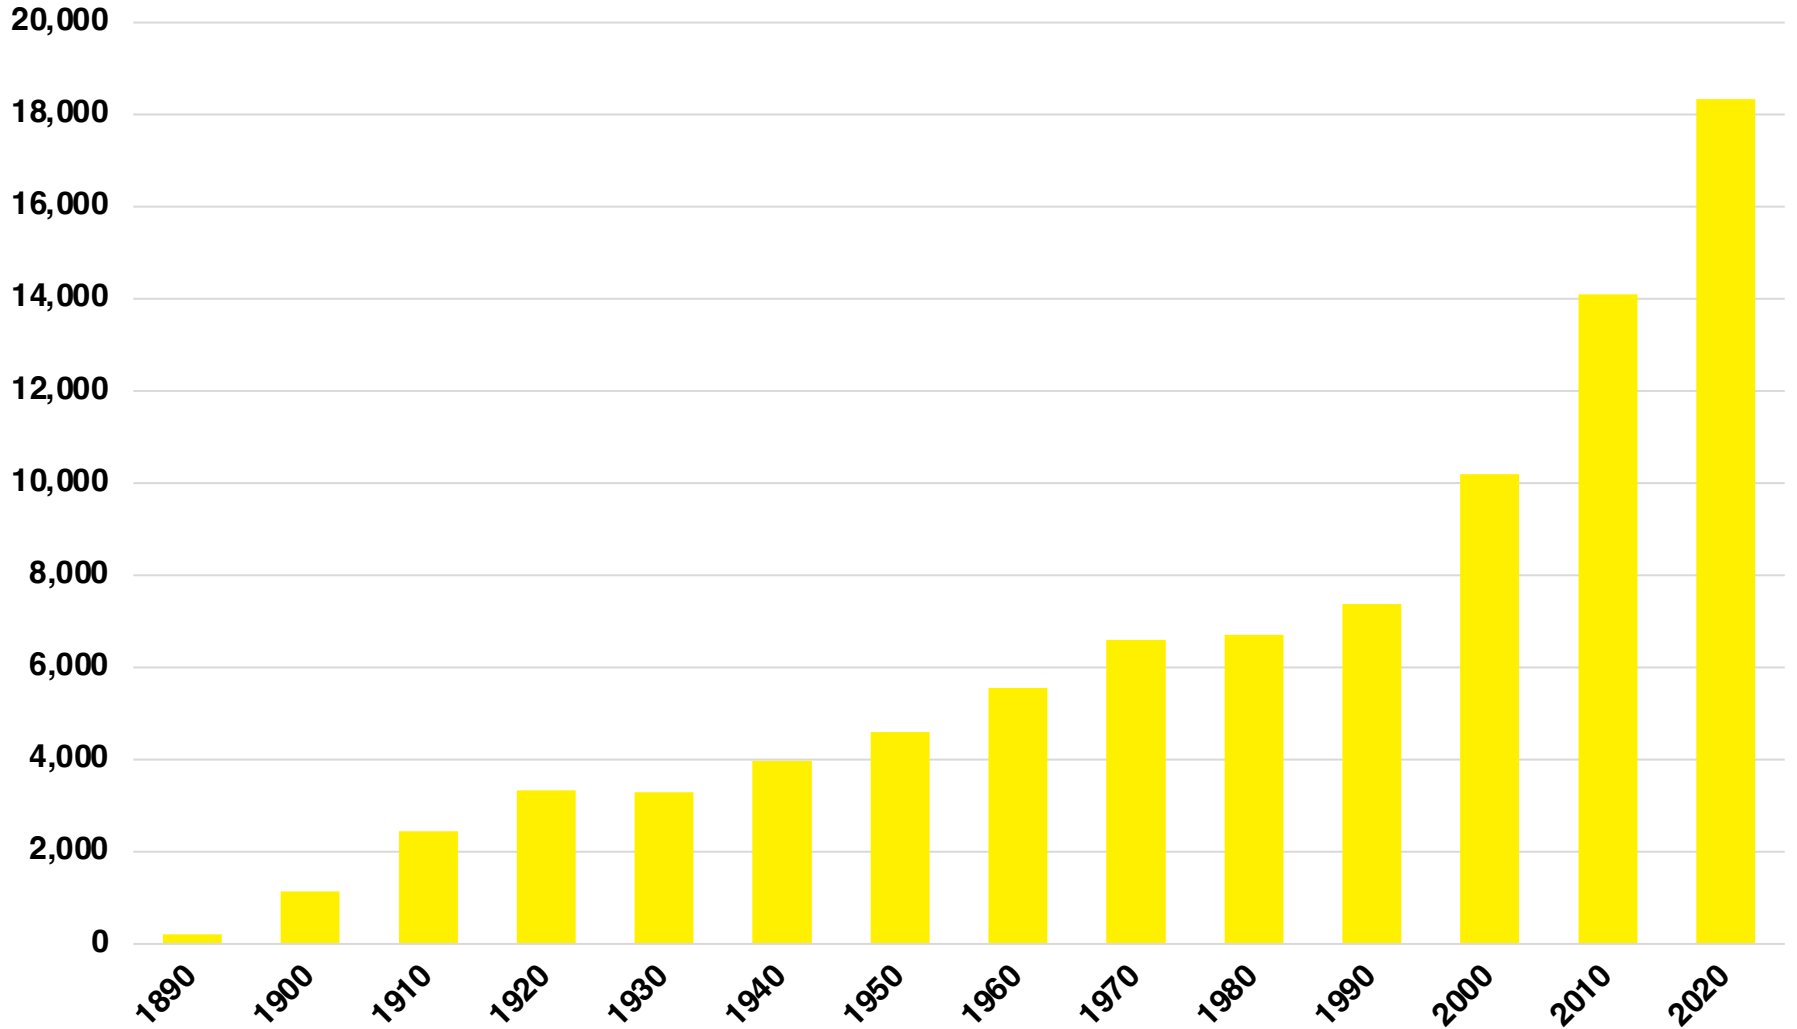

BARROW

BARROW COUNTY

EMPLOYMENT SNAPSHOT

- 46,708 RESIDENTS CURRENTLY EMPLOYED.
- 2024 UNEMPLOYMENT RATE: 3.0%
- SEP 2025 UNEMPLOYMENT RATE: 2.9%

Employment Trends

Industry Mix

Unemployment Rate Trends

BARROW COUNTY

HISTORICAL POPULATION

Source: US Census

BARROW COUNTY

2024 POPULATION BY AGE

Source: GA Dept of Public Health

WINDER

HISTORICAL POPULATOIN

Source: US Census

WINDER

2023 POPULATION BY AGE

Source: American Community Survey

BARROW COUNTY

TOTAL VS HISPANIC BIRTHS

BARROW COUNTY

HOME BUYING DISPARITY

BARROW COUNTY