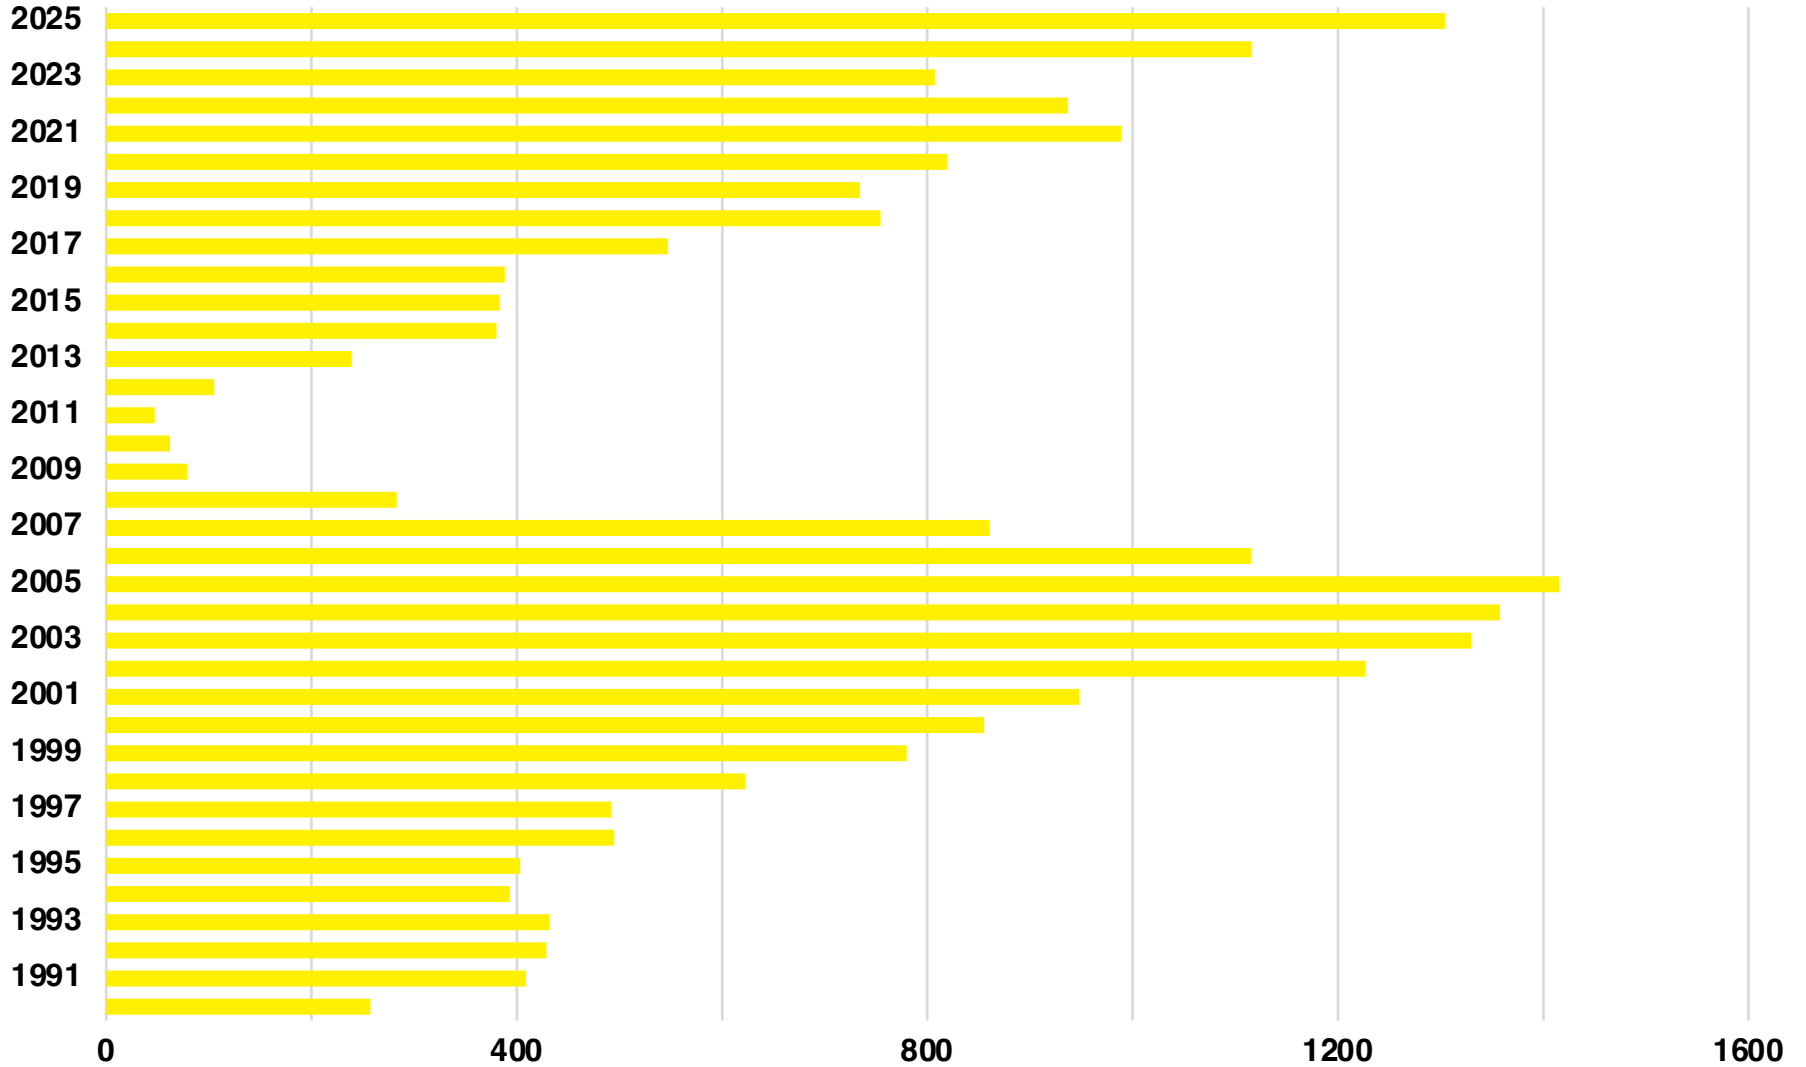

BARROW

BARROW COUNTY

EMPLOYMENT SNAPSHOT

- 46,708 RESIDENTS CURRENTLY EMPLOYED.
- 2024 UNEMPLOYMENT RATE: 3.0%
- SEP 2025 UNEMPLOYMENT RATE: 2.9%

Employment Trends

Industry Mix

Unemployment Rate Trends

BARROW COUNTY

WINDER

2023 POPULATION BY AGE

Source: American Community Survey

BARROW COUNTY

TOTAL VS HISPANIC BIRTHS

BARROW COUNTY

HOME BUYING DISPARITY

BARROW COUNTY

SINGLE FAMILY HOME SALES

BARROW COUNTY

TAX DIGEST 40% ASSESSED VALUE

Source: GA Dept of Revenue Consolidated Tax Digest

BARROW COUNTY

SINGLE FAMILY BUILDING PERMITS

BARROW COUNTY

MULTI FAMILY HOUSING PERMITS

Source: US Census

BARROW COUNTY

ZONED ACREAGE

2024