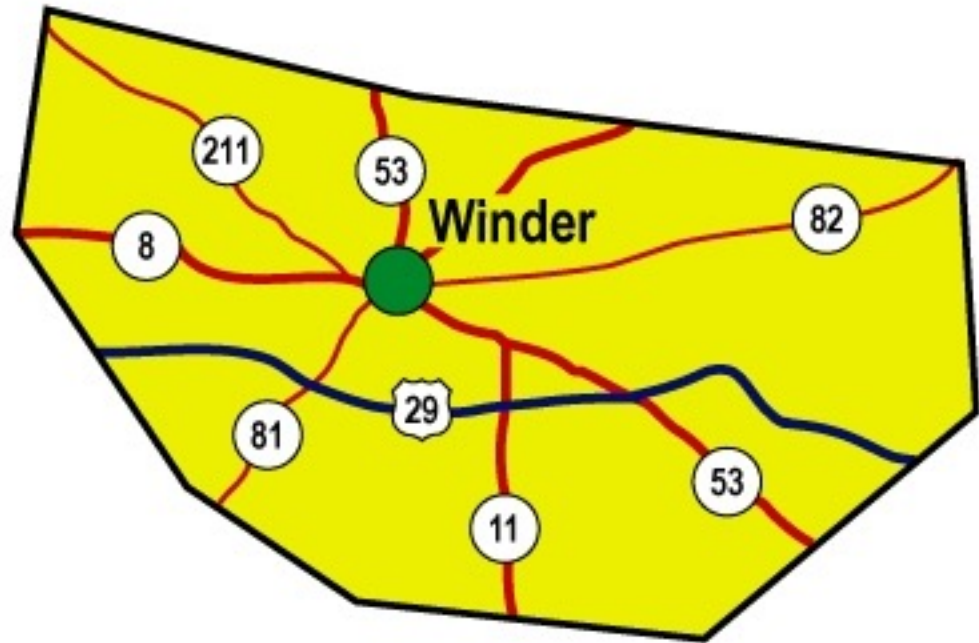

BARROW

BARROW COUNTY

EMPLOYMENT SNAPSHOT

- 46,708 RESIDENTS CURRENTLY EMPLOYED.
- 2024 UNEMPLOYMENT RATE: 3.0%
- SEP 2025 UNEMPLOYMENT RATE: 2.9%

Employment Trends

Industry Mix

Unemployment Rate Trends

BARROW COUNTY