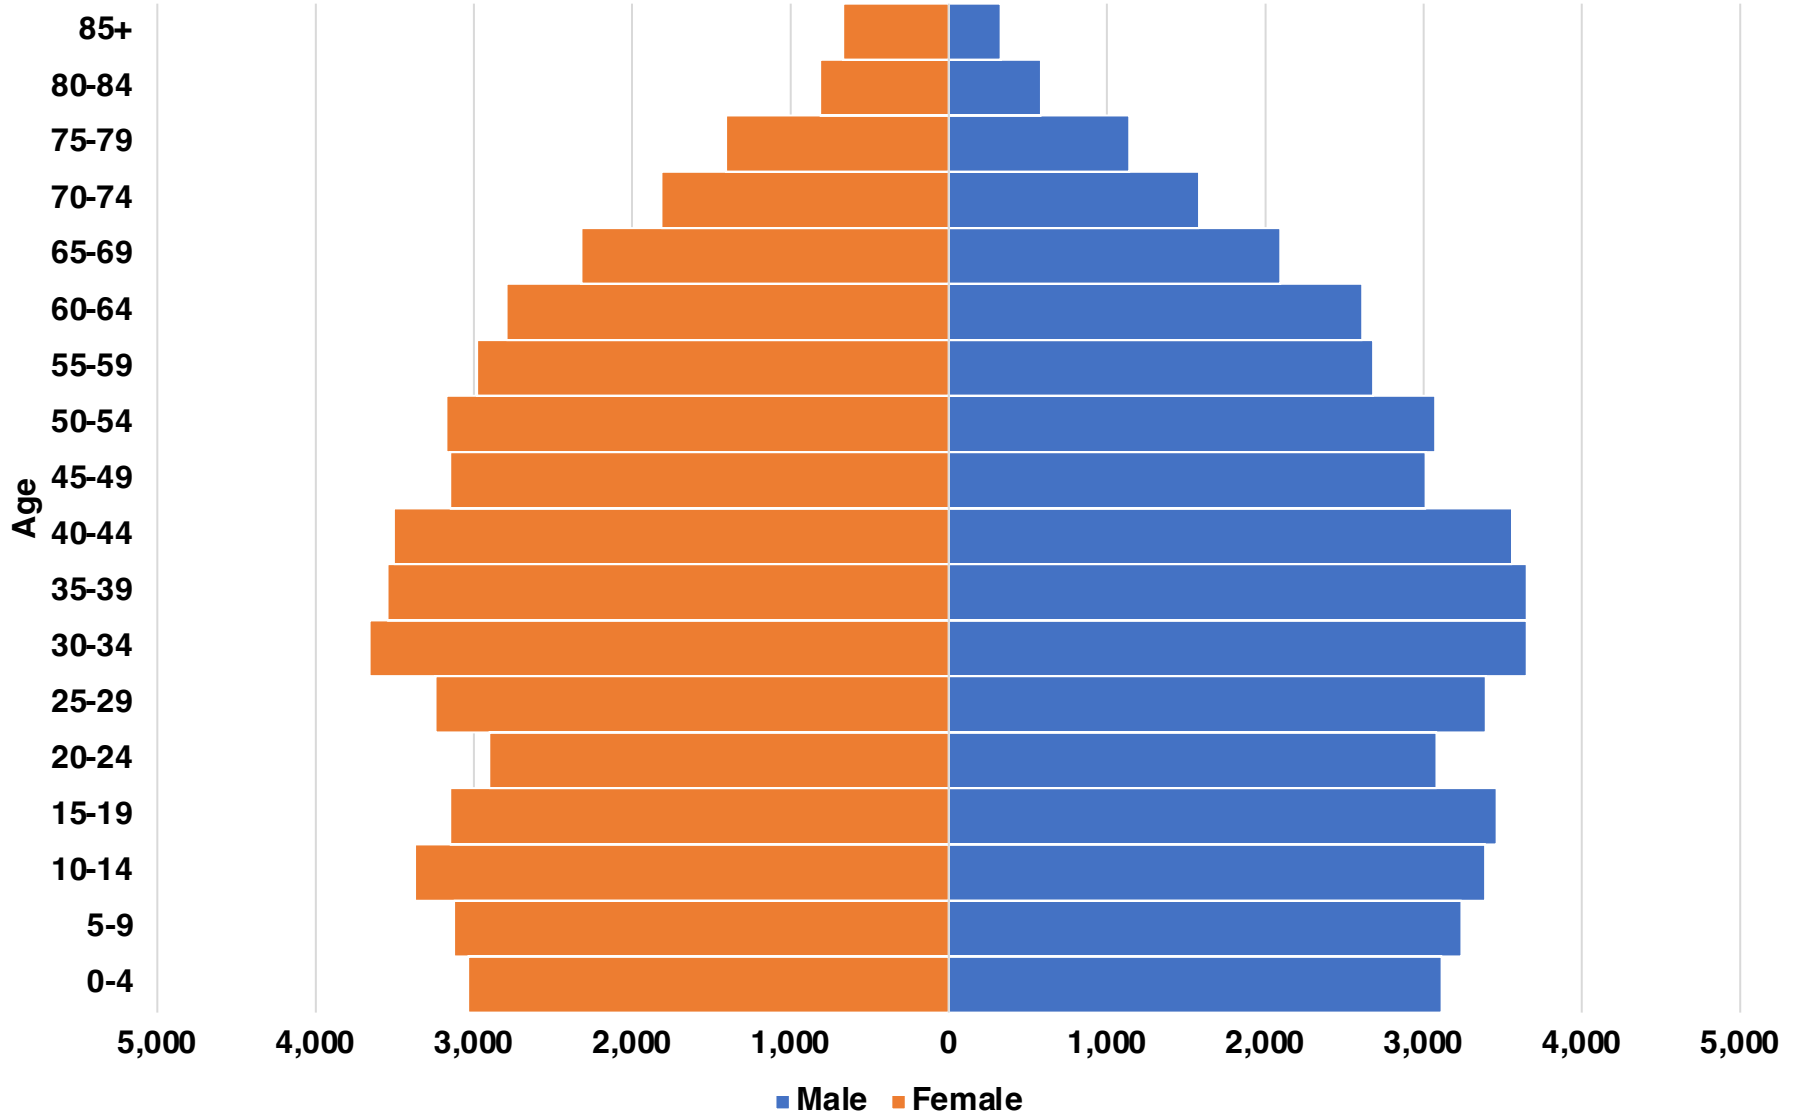

BARROW

BARROW COUNTY

EMPLOYMENT SNAPSHOT

- 46,708 RESIDENTS CURRENTLY EMPLOYED.
- 2024 UNEMPLOYMENT RATE: 3.0%
- SEP 2025 UNEMPLOYMENT RATE: 2.9%

Employment Trends

Industry Mix

Unemployment Rate Trends

BARROW COUNTY

HISTORICAL POPULATION

Source: US Census

BARROW COUNTY

2024 POPULATION BY AGE

Source: GA Dept of Public Health

WINDER

HISTORICAL POPULATOIN

Source: US Census

WINDER

2023 POPULATION BY AGE

Source: American Community Survey

BARROW COUNTY

TOTAL VS HISPANIC BIRTHS

BARROW COUNTY

HOME BUYING DISPARITY

BARROW COUNTY