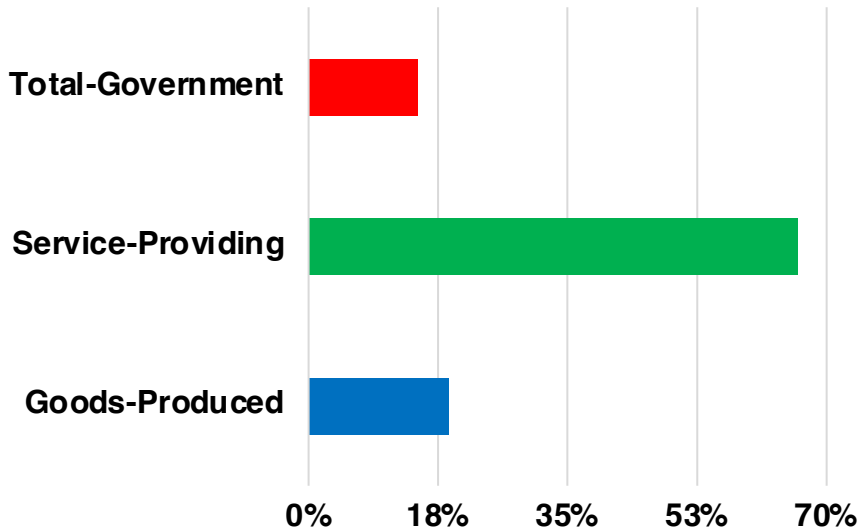

BARROW

BARROW COUNTY

EMPLOYMENT SNAPSHOT

- 46,708 RESIDENTS CURRENTLY EMPLOYED.
- 2024 UNEMPLOYMENT RATE: 3.0%
- SEP 2025 UNEMPLOYMENT RATE: 2.9%

Employment Trends

Industry Mix

Unemployment Rate Trends

BARROW COUNTY