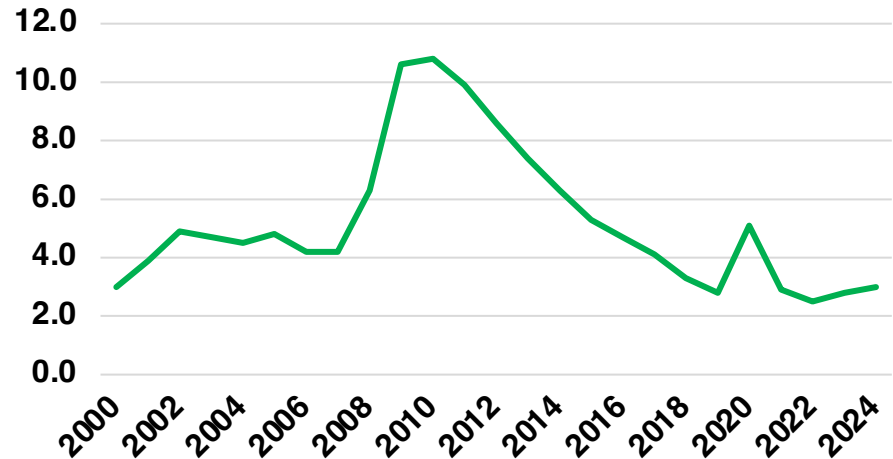

BARROW

BARROW COUNTY

EMPLOYMENT SNAPSHOT

- 46,708 RESIDENTS CURRENTLY EMPLOYED.
- 2024 UNEMPLOYMENT RATE: 3.0%
- SEP 2025 UNEMPLOYMENT RATE: 2.9%

Employment Trends

Industry Mix

Unemployment Rate Trends

BARROW COUNTY

HISTORICAL POPULATION

Source: US Census

BARROW COUNTY

2024 POPULATION BY AGE

Source: GA Dept of Public Health

WINDER

HISTORICAL POPULATOIN

Source: US Census