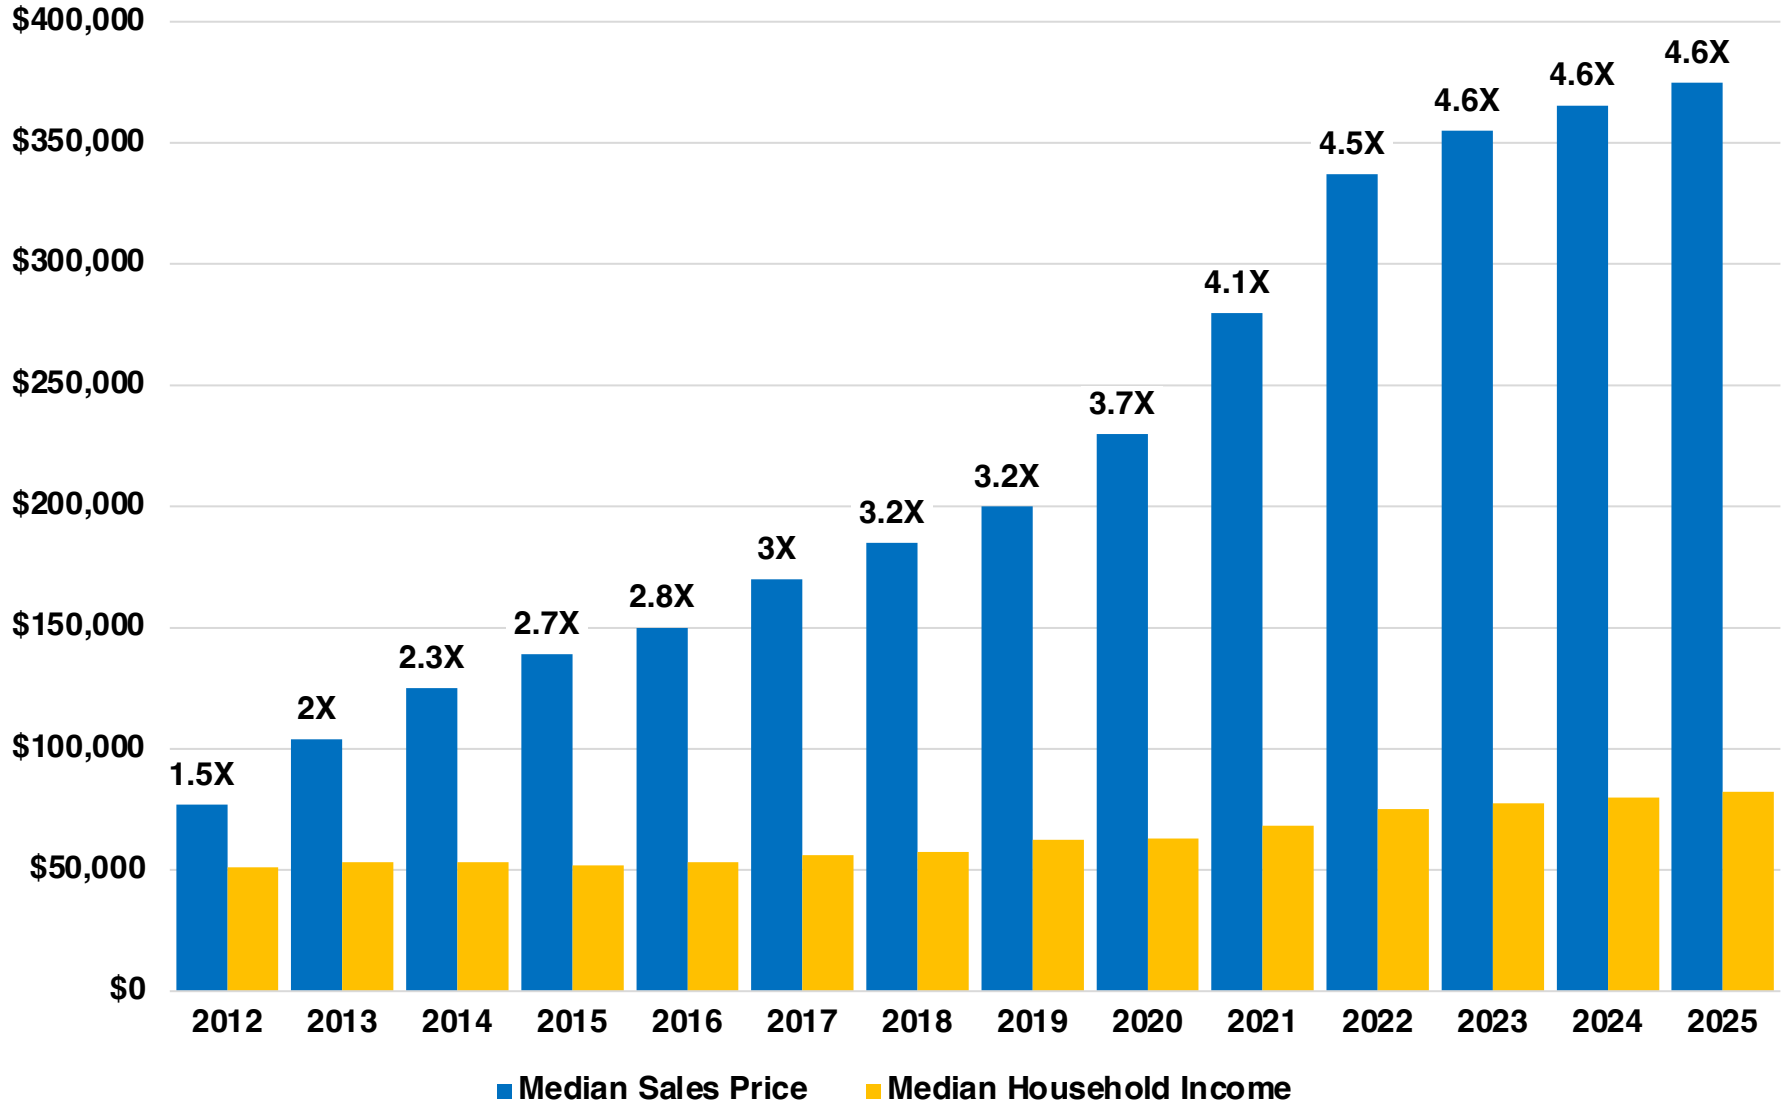

BARROW

BARROW COUNTY

EMPLOYMENT SNAPSHOT

- 46,708 RESIDENTS CURRENTLY EMPLOYED.
- 2024 UNEMPLOYMENT RATE: 3.0%
- SEP 2025 UNEMPLOYMENT RATE: 2.9%

Employment Trends

Industry Mix

Unemployment Rate Trends

BARROW COUNTY

WINDER

2023 POPULATION BY AGE

Source: American Community Survey

BARROW COUNTY

TOTAL VS HISPANIC BIRTHS

BARROW COUNTY

HOME BUYING DISPARITY

BARROW COUNTY