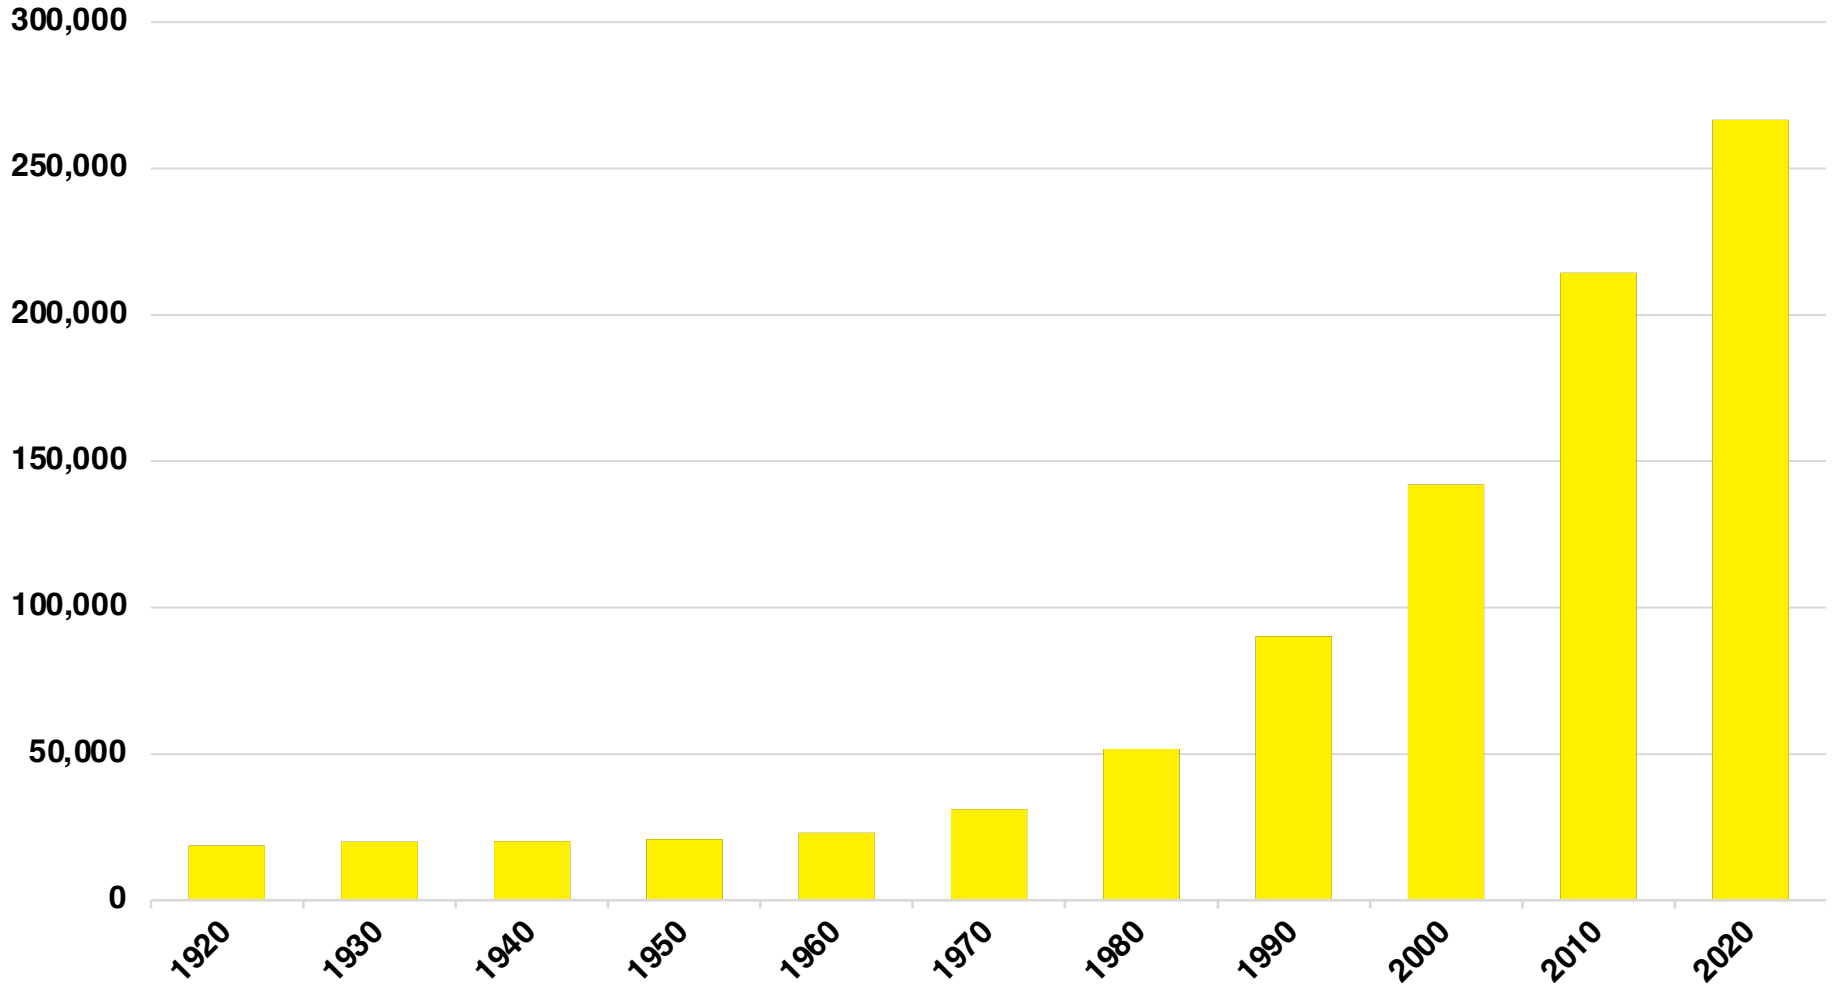

CHEROKEE

CHEROKEE COUNTY

EMPLOYMENT SNAPSHOT

- 149,399 RESIDENTS CURRENTLY EMPLOYED.
- 2024 UNEMPLOYMENT RATE: 2.9%
- SEP 2025 UNEMPLOYMENT RATE: 2.8%

Employment Trends

Industry Mix

Uemployment Rate Trends

CHEROKEE COUNTY

HISTORICAL POPULATION

Source: US Census

CHEROKEE COUNTY

2024 POPULATION BY AGE

CHEROKEE COUNTY

TOTAL VS HISPANIC BIRTHS

CHEROKEE COUNTY

HOME BUYING DISPARITY