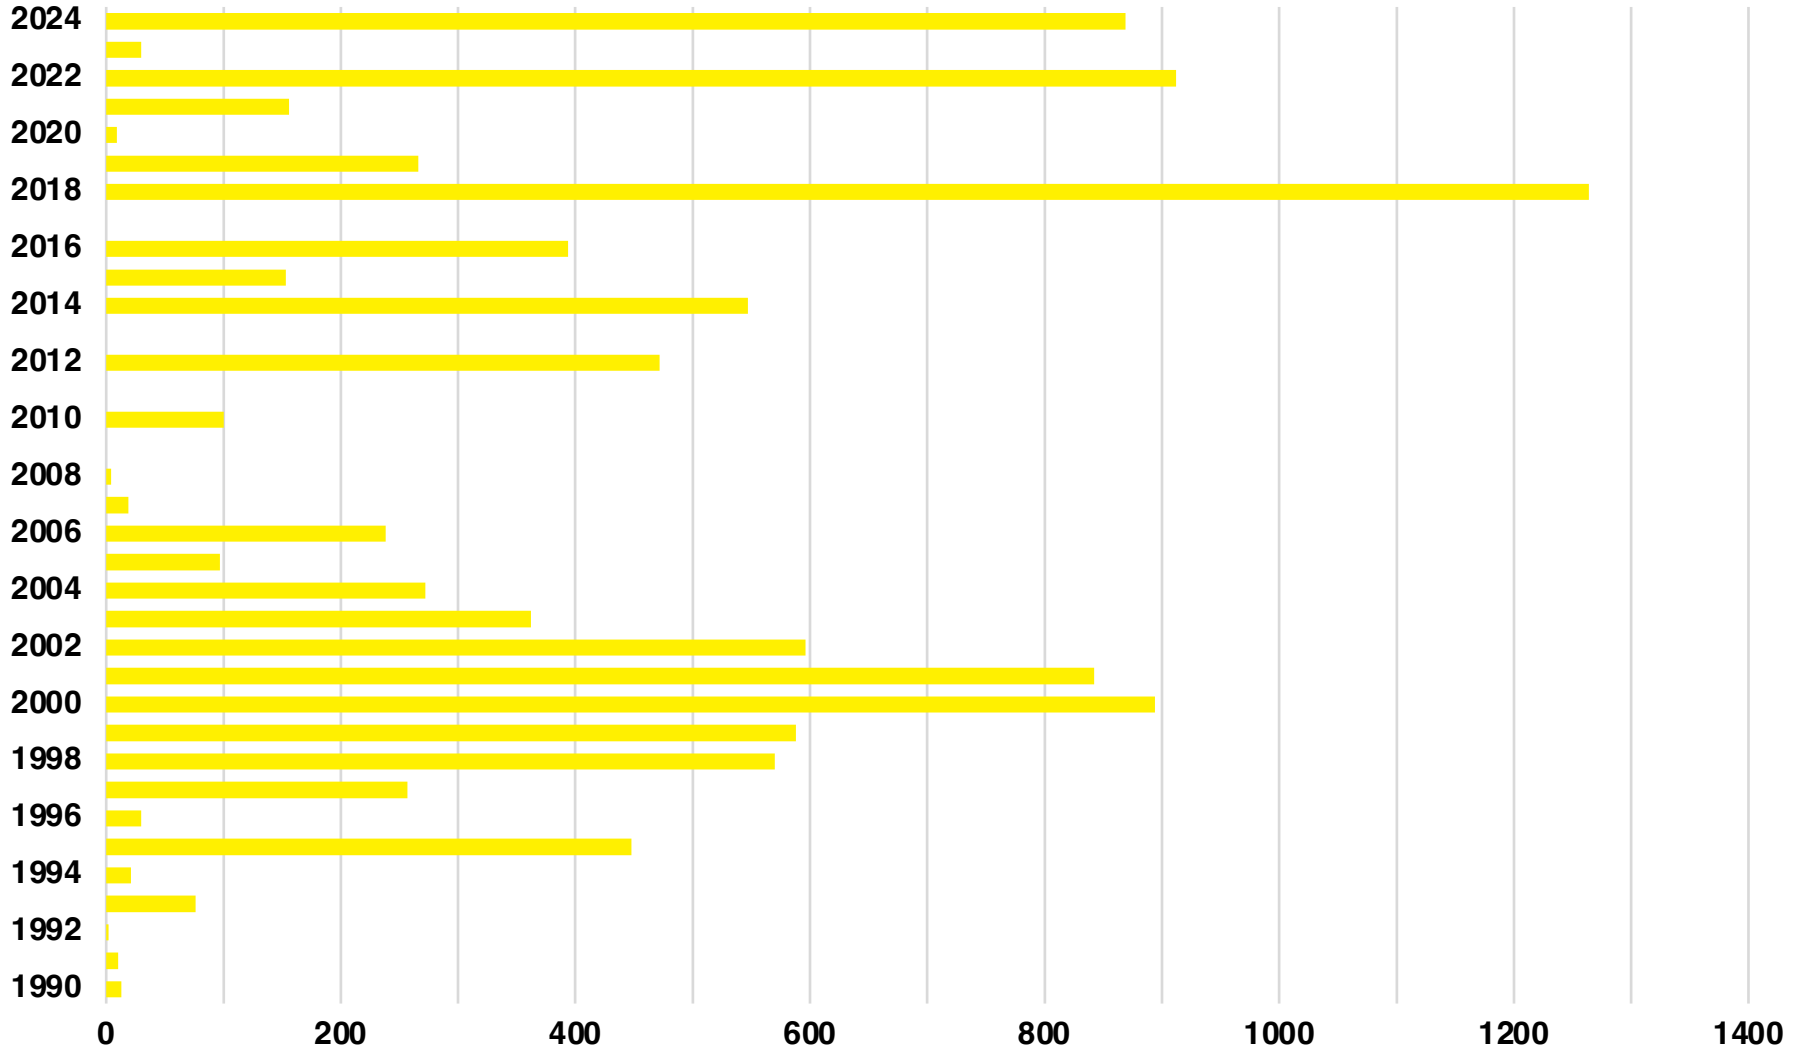

CHEROKEE COUNTY

MULTI FAMILY BUILDING PERMITS