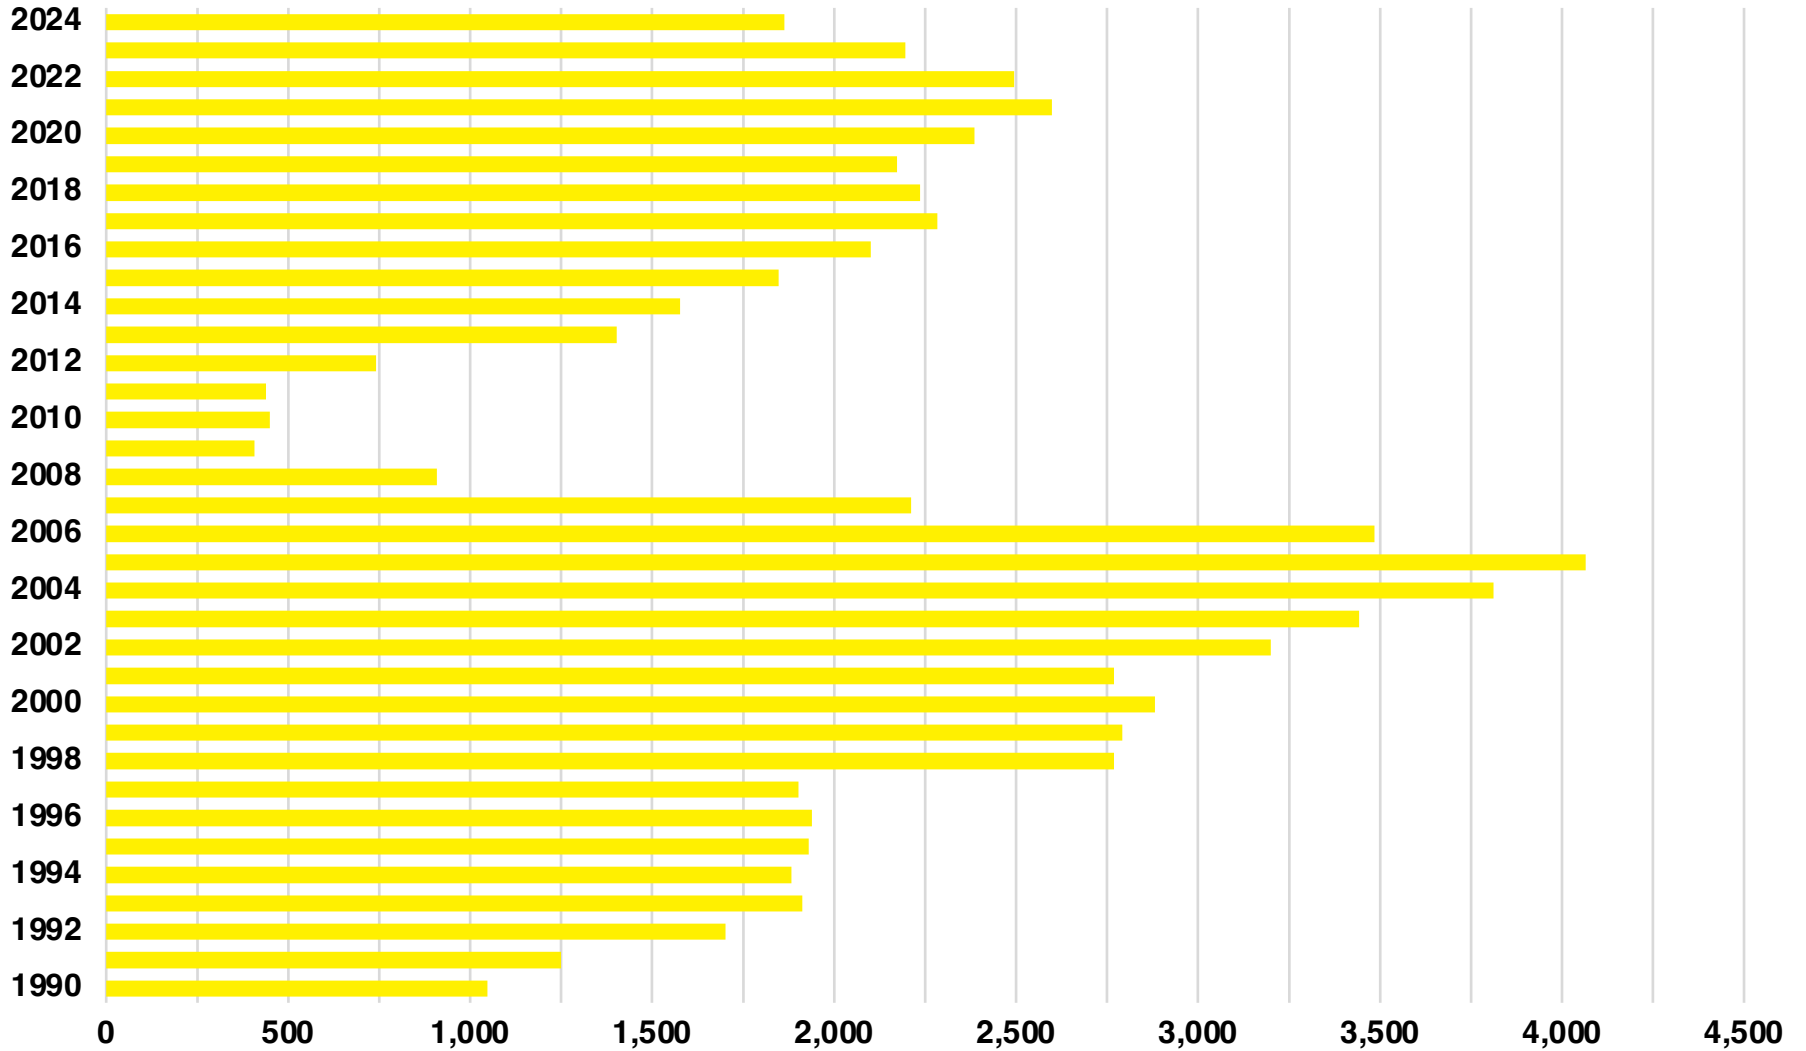

CHEROKEE COUNTY

SINGLE FAMILY BUILDING PERMITS