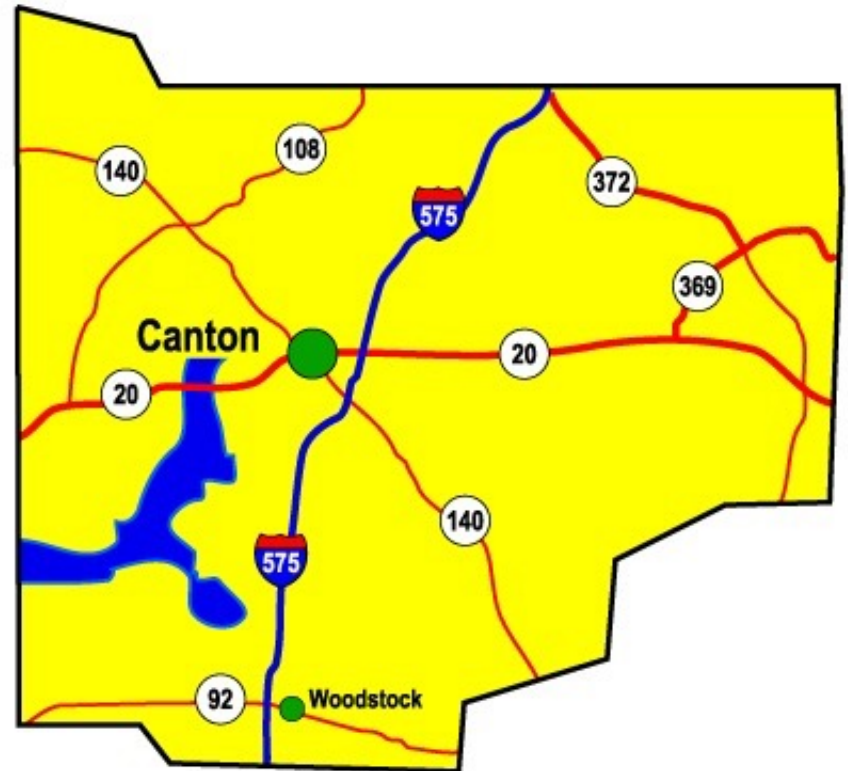

CHEROKEE

CHEROKEE COUNTY

EMPLOYMENT SNAPSHOT

- 149,399 RESIDENTS CURRENTLY EMPLOYED.
- 2024 UNEMPLOYMENT RATE: 2.9%
- SEP 2025 UNEMPLOYMENT RATE: 2.8%

Employment Trends

Industry Mix

Uemployment Rate Trends

CHEROKEE COUNTY

HISTORICAL POPULATION

Source: US Census

CHEROKEE COUNTY

2024 POPULATION BY AGE

CHEROKEE COUNTY

TOTAL VS HISPANIC BIRTHS

CHEROKEE COUNTY

HOME BUYING DISPARITY