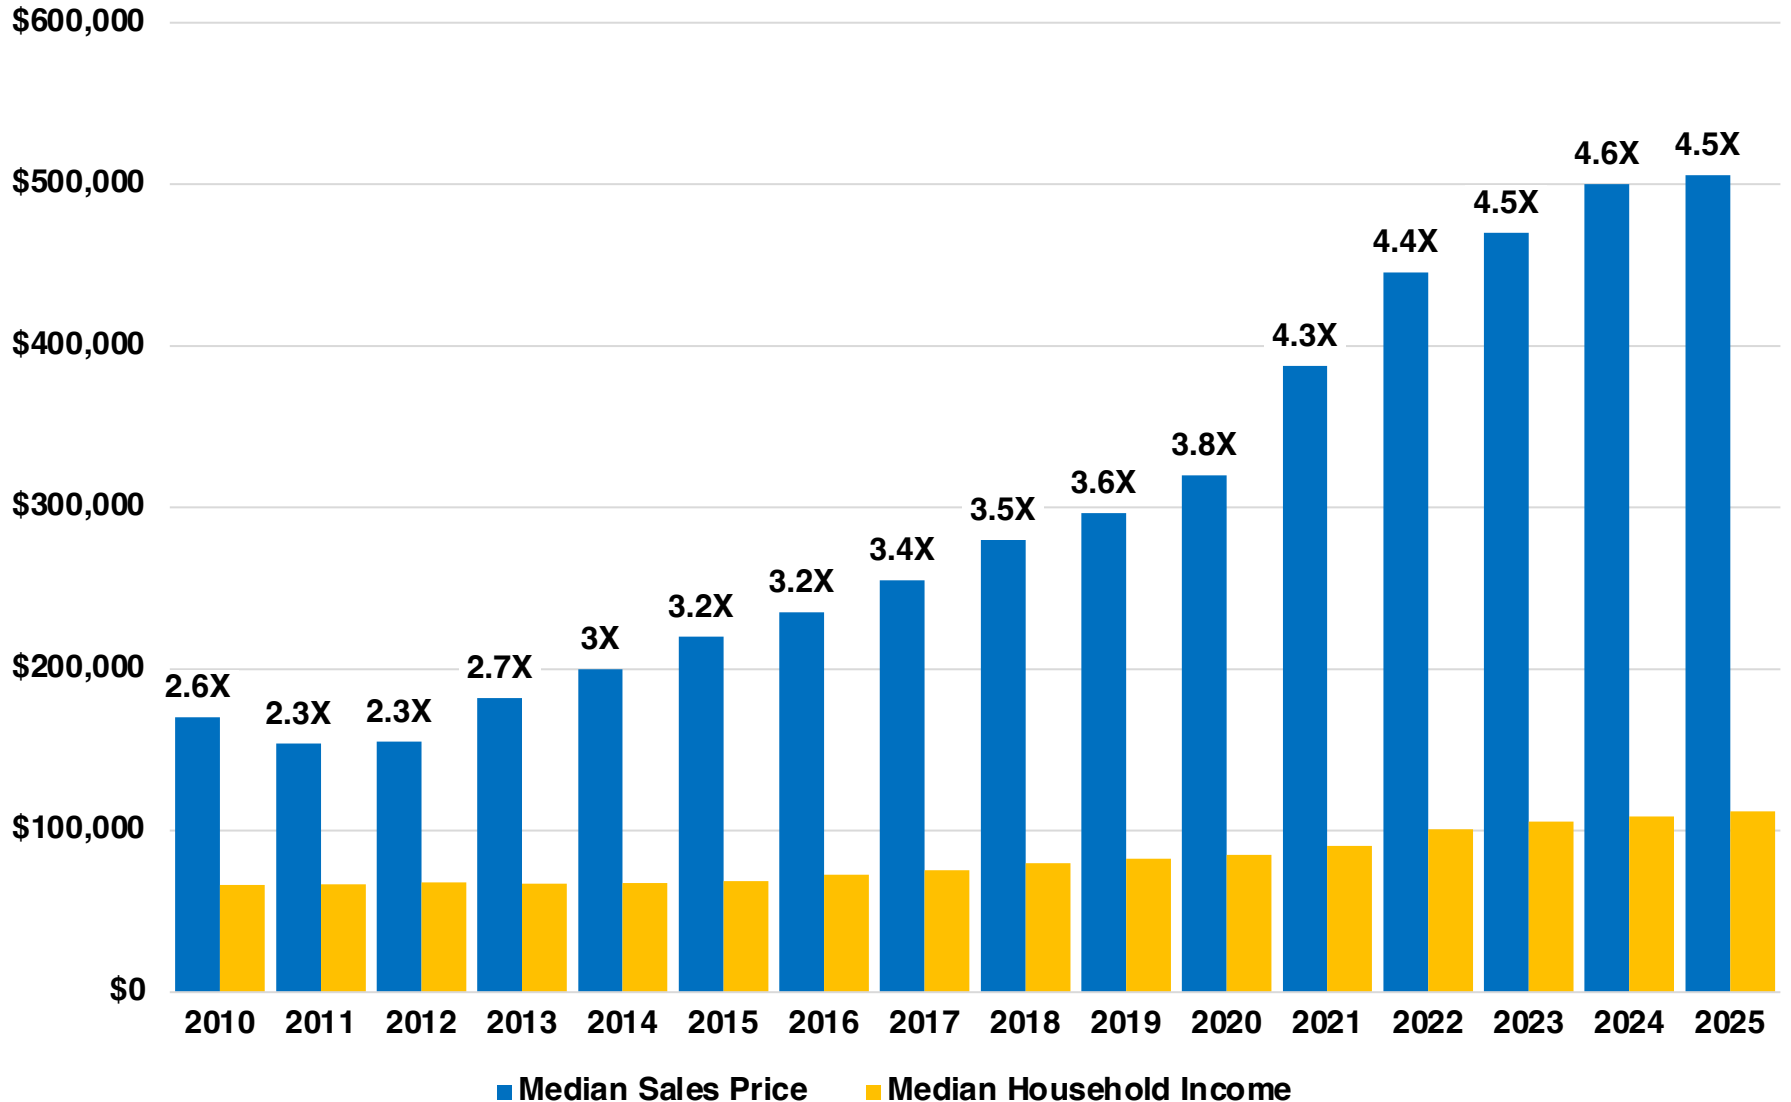

CHEROKEE

CHEROKEE COUNTY

EMPLOYMENT SNAPSHOT

- 149,399 RESIDENTS CURRENTLY EMPLOYED.
- 2024 UNEMPLOYMENT RATE: 2.9%
- SEP 2025 UNEMPLOYMENT RATE: 2.8%

Employment Trends

Industry Mix

Uemployment Rate Trends

CHEROKEE COUNTY

HISTORICAL POPULATION

Source: US Census

CHEROKEE COUNTY

2024 POPULATION BY AGE

CHEROKEE COUNTY

TOTAL VS HISPANIC BIRTHS

CHEROKEE COUNTY

HOME BUYING DISPARITY