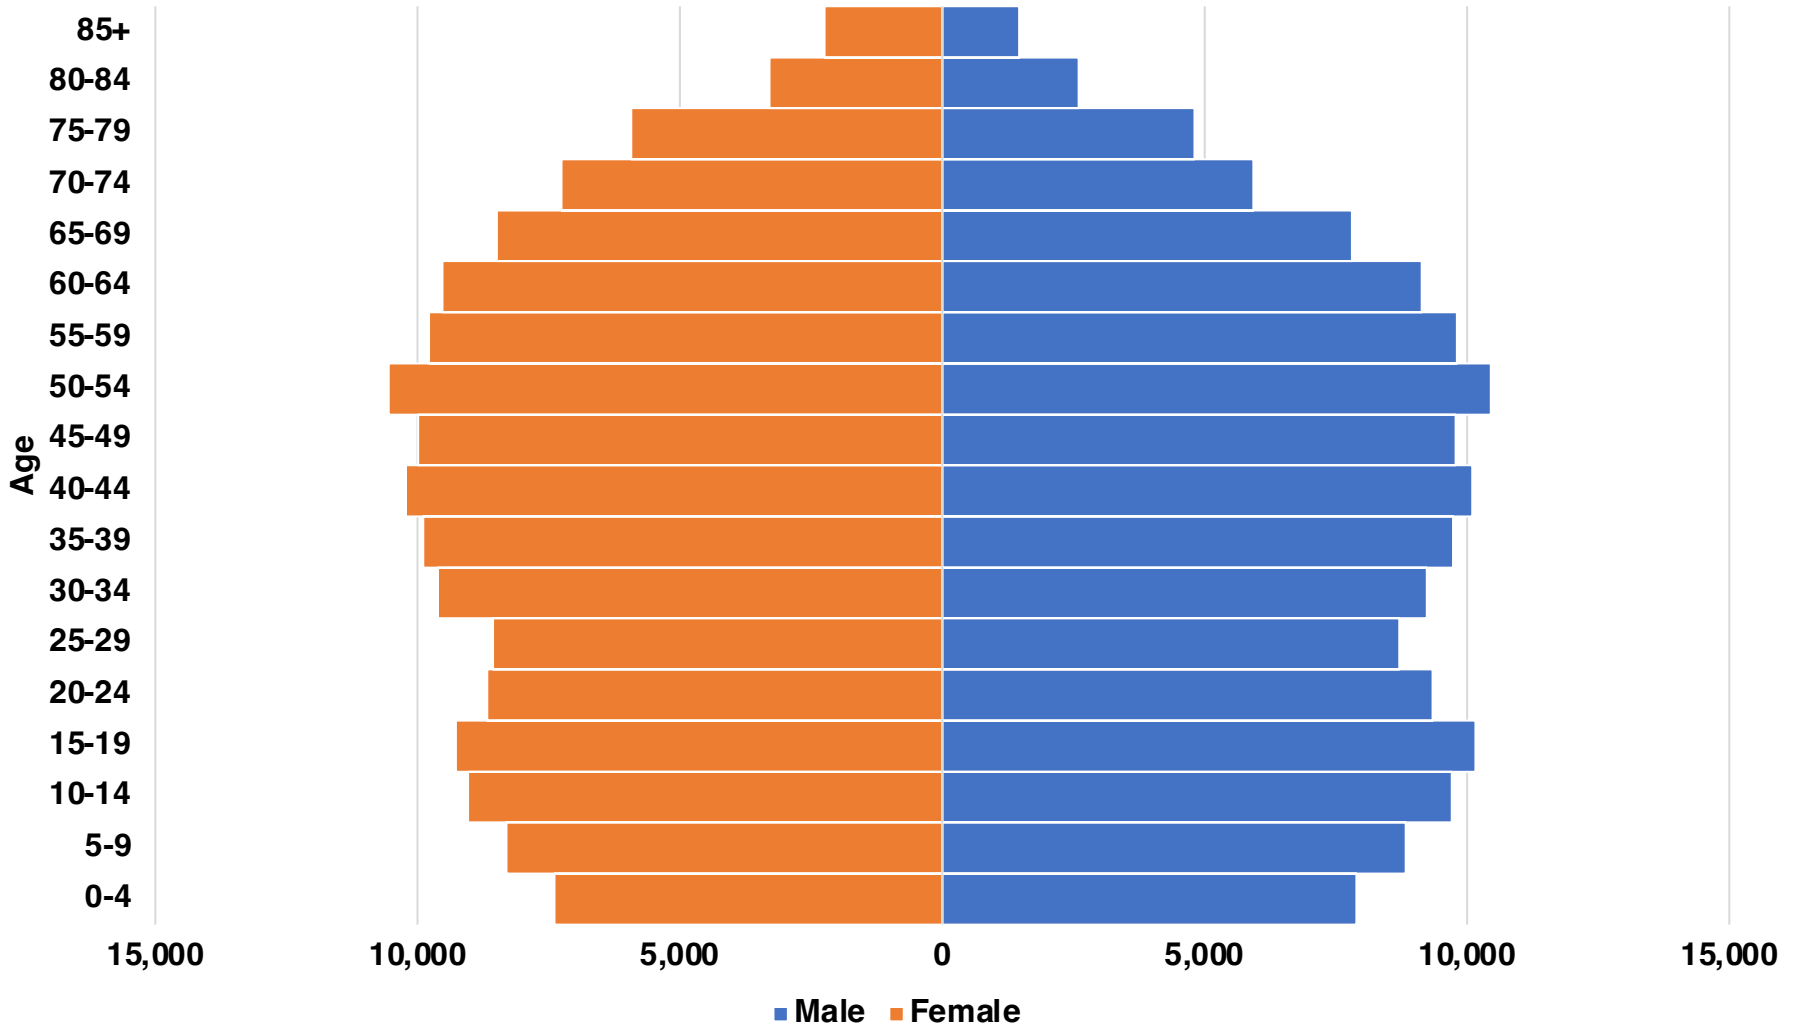

CHEROKEE

CHEROKEE COUNTY

EMPLOYMENT SNAPSHOT

- 149,399 RESIDENTS CURRENTLY EMPLOYED.
- 2024 UNEMPLOYMENT RATE: 2.9%
- SEP 2025 UNEMPLOYMENT RATE: 2.8%

Employment Trends

Industry Mix

Uemployment Rate Trends

CHEROKEE COUNTY

HISTORICAL POPULATION

Source: US Census

CHEROKEE COUNTY

2024 POPULATION BY AGE

CHEROKEE COUNTY

TOTAL VS HISPANIC BIRTHS

CHEROKEE COUNTY

HOME BUYING DISPARITY