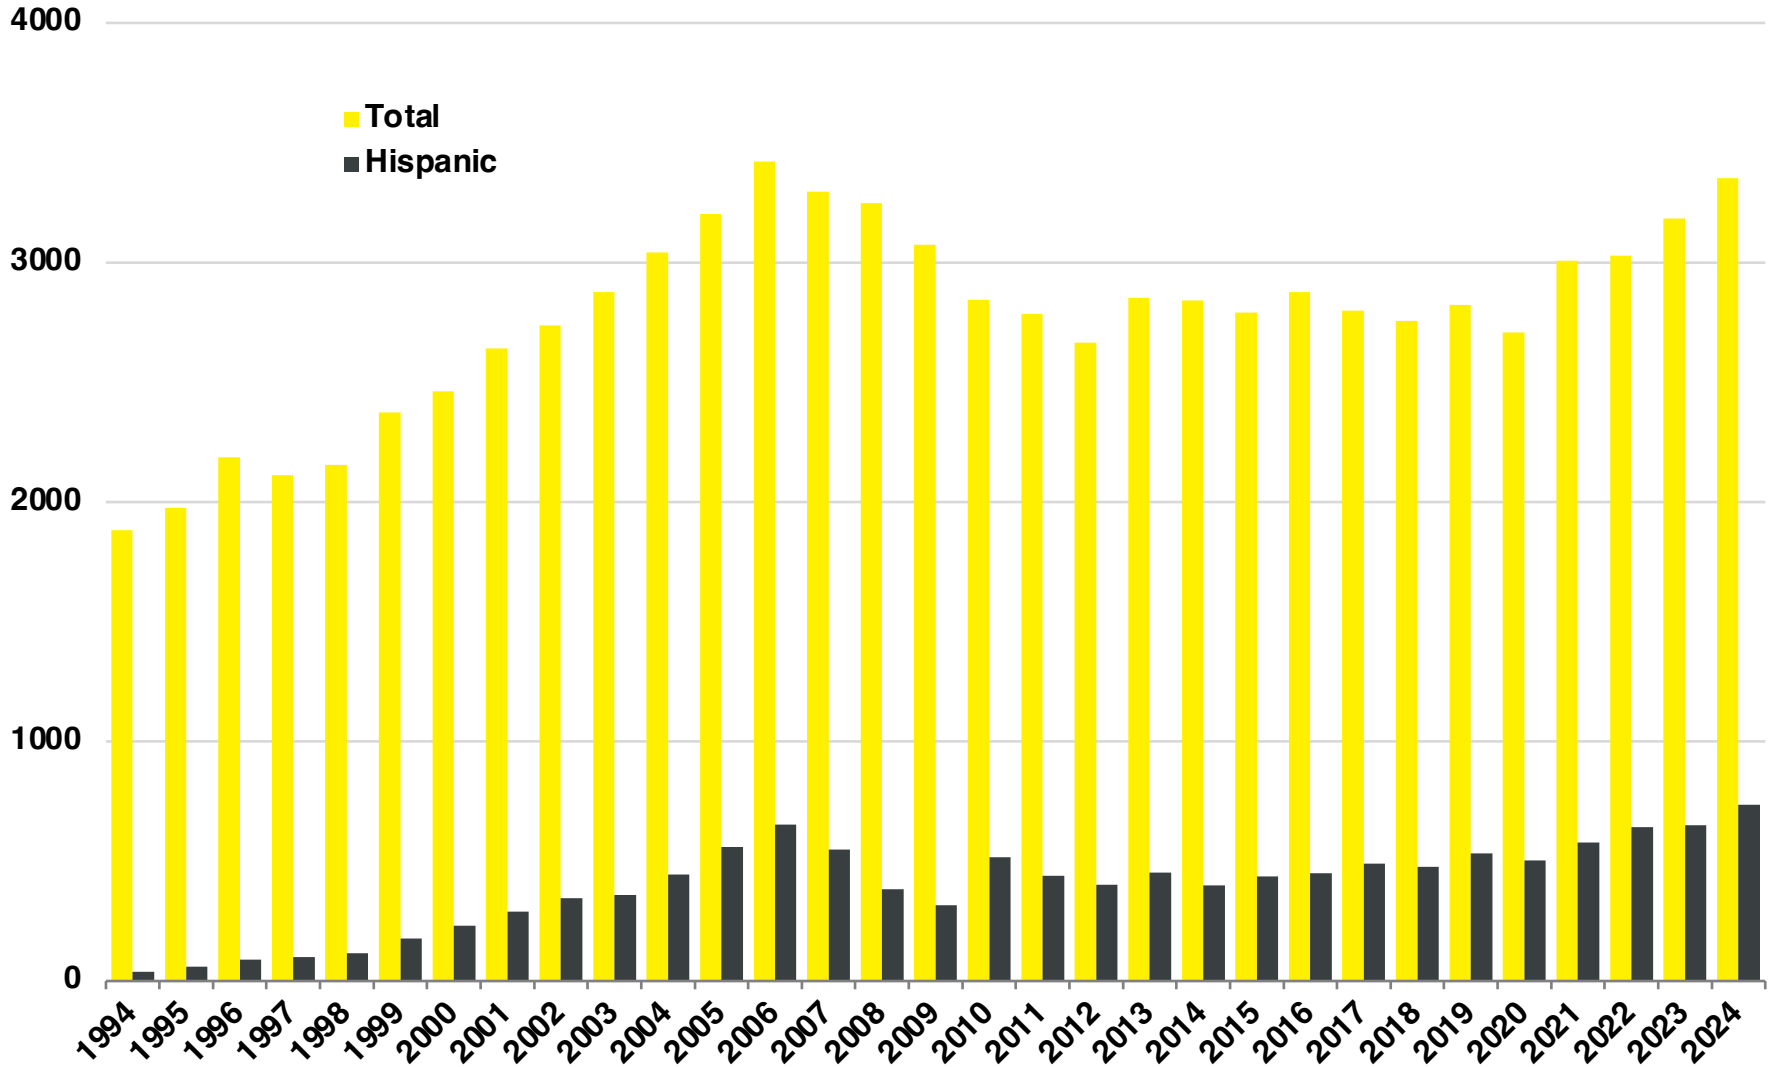

CHEROKEE

CHEROKEE COUNTY

EMPLOYMENT SNAPSHOT

- 149,399 RESIDENTS CURRENTLY EMPLOYED.
- 2024 UNEMPLOYMENT RATE: 2.9%
- SEP 2025 UNEMPLOYMENT RATE: 2.8%

Employment Trends

Industry Mix

Uemployment Rate Trends

CHEROKEE COUNTY

HISTORICAL POPULATION

Source: US Census

CHEROKEE COUNTY

2024 POPULATION BY AGE

CHEROKEE COUNTY

TOTAL VS HISPANIC BIRTHS

CHEROKEE COUNTY

HOME BUYING DISPARITY