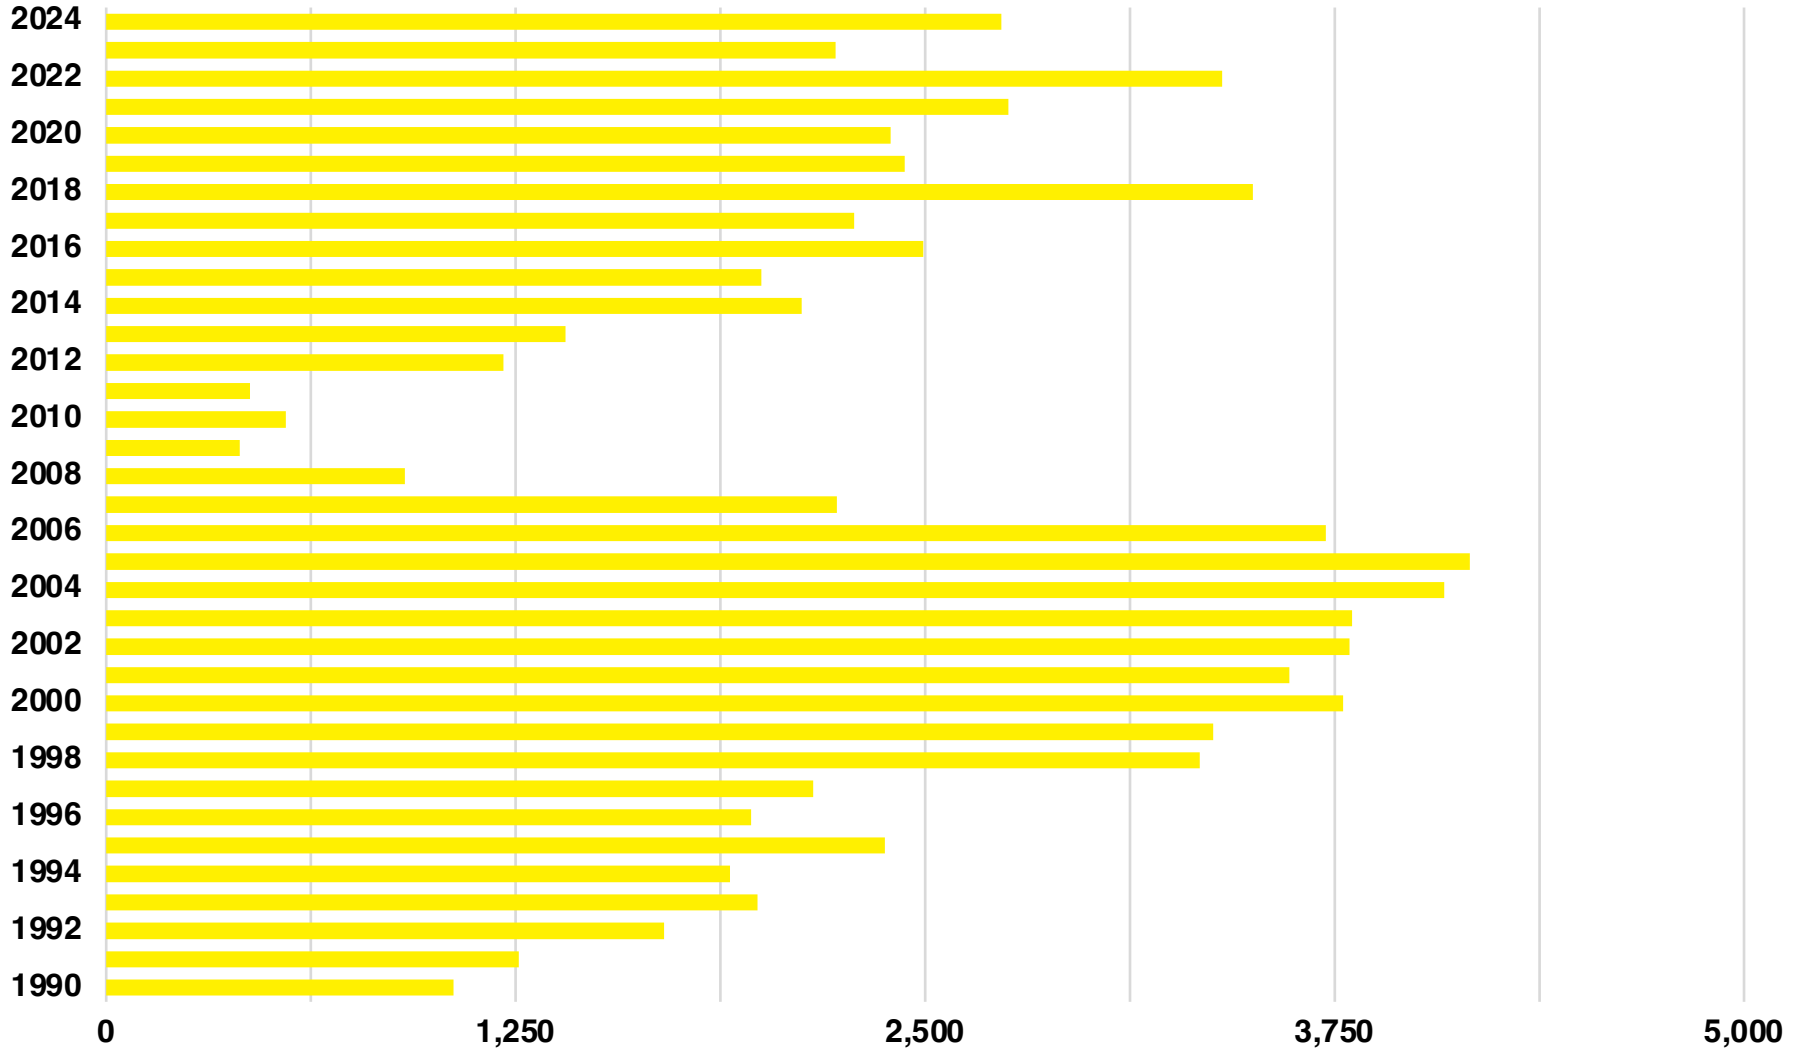

CHEROKEE COUNTY

MULTI FAMILY BUILDING PERMITS

Source: US Census

CHEROKEE COUNTY

TOTAL BUILDING PERMITS

CHEROKEE COUNTY

ZONED ACREAGE

2024