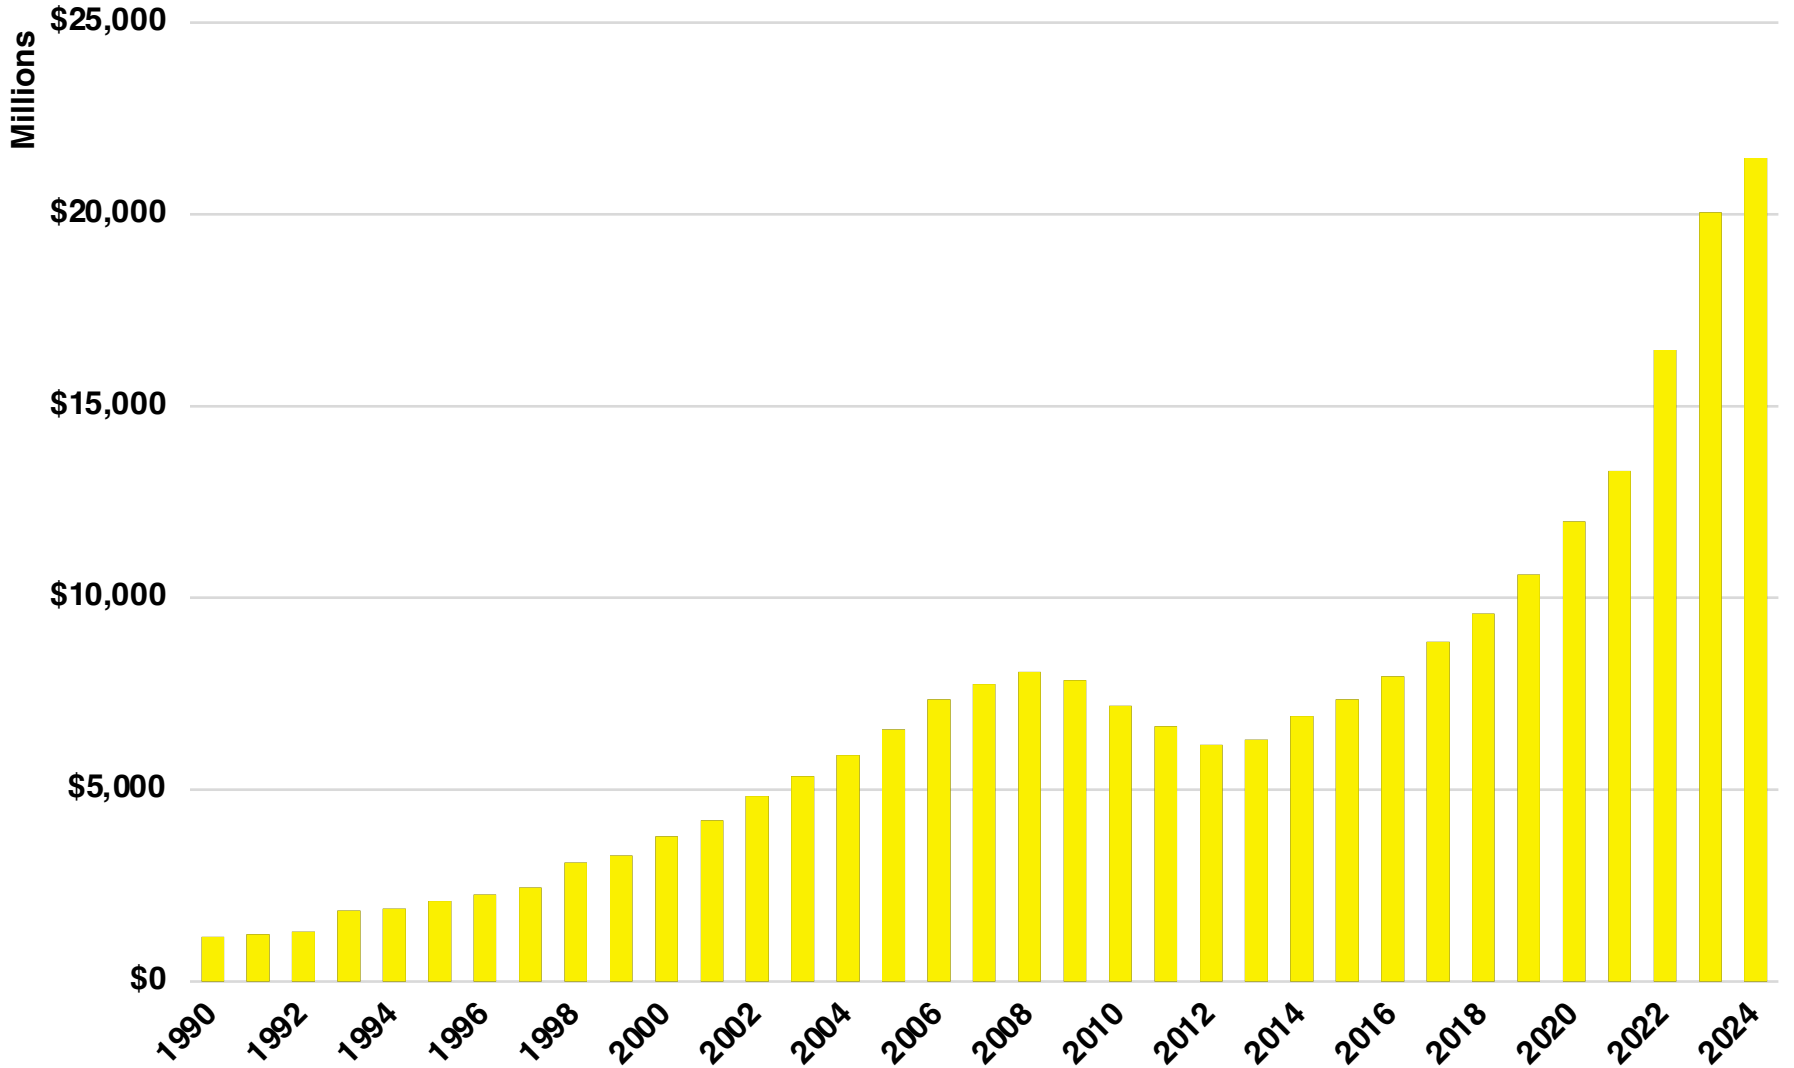

CHEROKEE COUNTY

TAX DIGEST 40% ASSESSED VALUE

Source: GA Dept of Revenue Consolidated Tax Digest