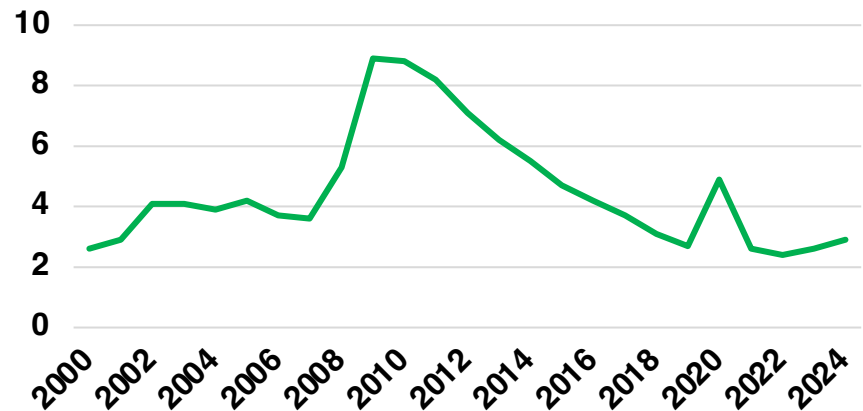

CHEROKEE

CHEROKEE COUNTY

EMPLOYMENT SNAPSHOT

- 149,399 RESIDENTS CURRENTLY EMPLOYED.
- 2024 UNEMPLOYMENT RATE: 2.9%
- SEP 2025 UNEMPLOYMENT RATE: 2.8%

Employment Trends

Industry Mix

Uemployment Rate Trends

CHEROKEE COUNTY