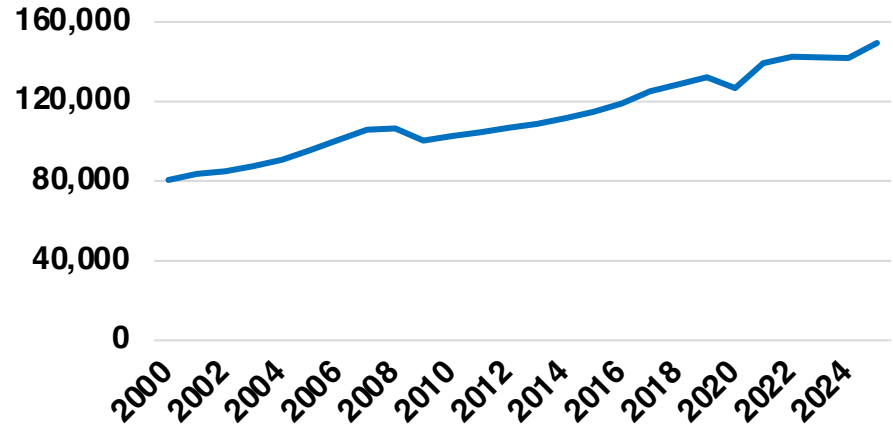

CHEROKEE

CHEROKEE COUNTY

EMPLOYMENT SNAPSHOT

- 149,399 RESIDENTS CURRENTLY EMPLOYED.
- 2024 UNEMPLOYMENT RATE: 2.9%
- SEP 2025 UNEMPLOYMENT RATE: 2.8%

Employment Trends

Industry Mix

Uemployment Rate Trends

CHEROKEE COUNTY