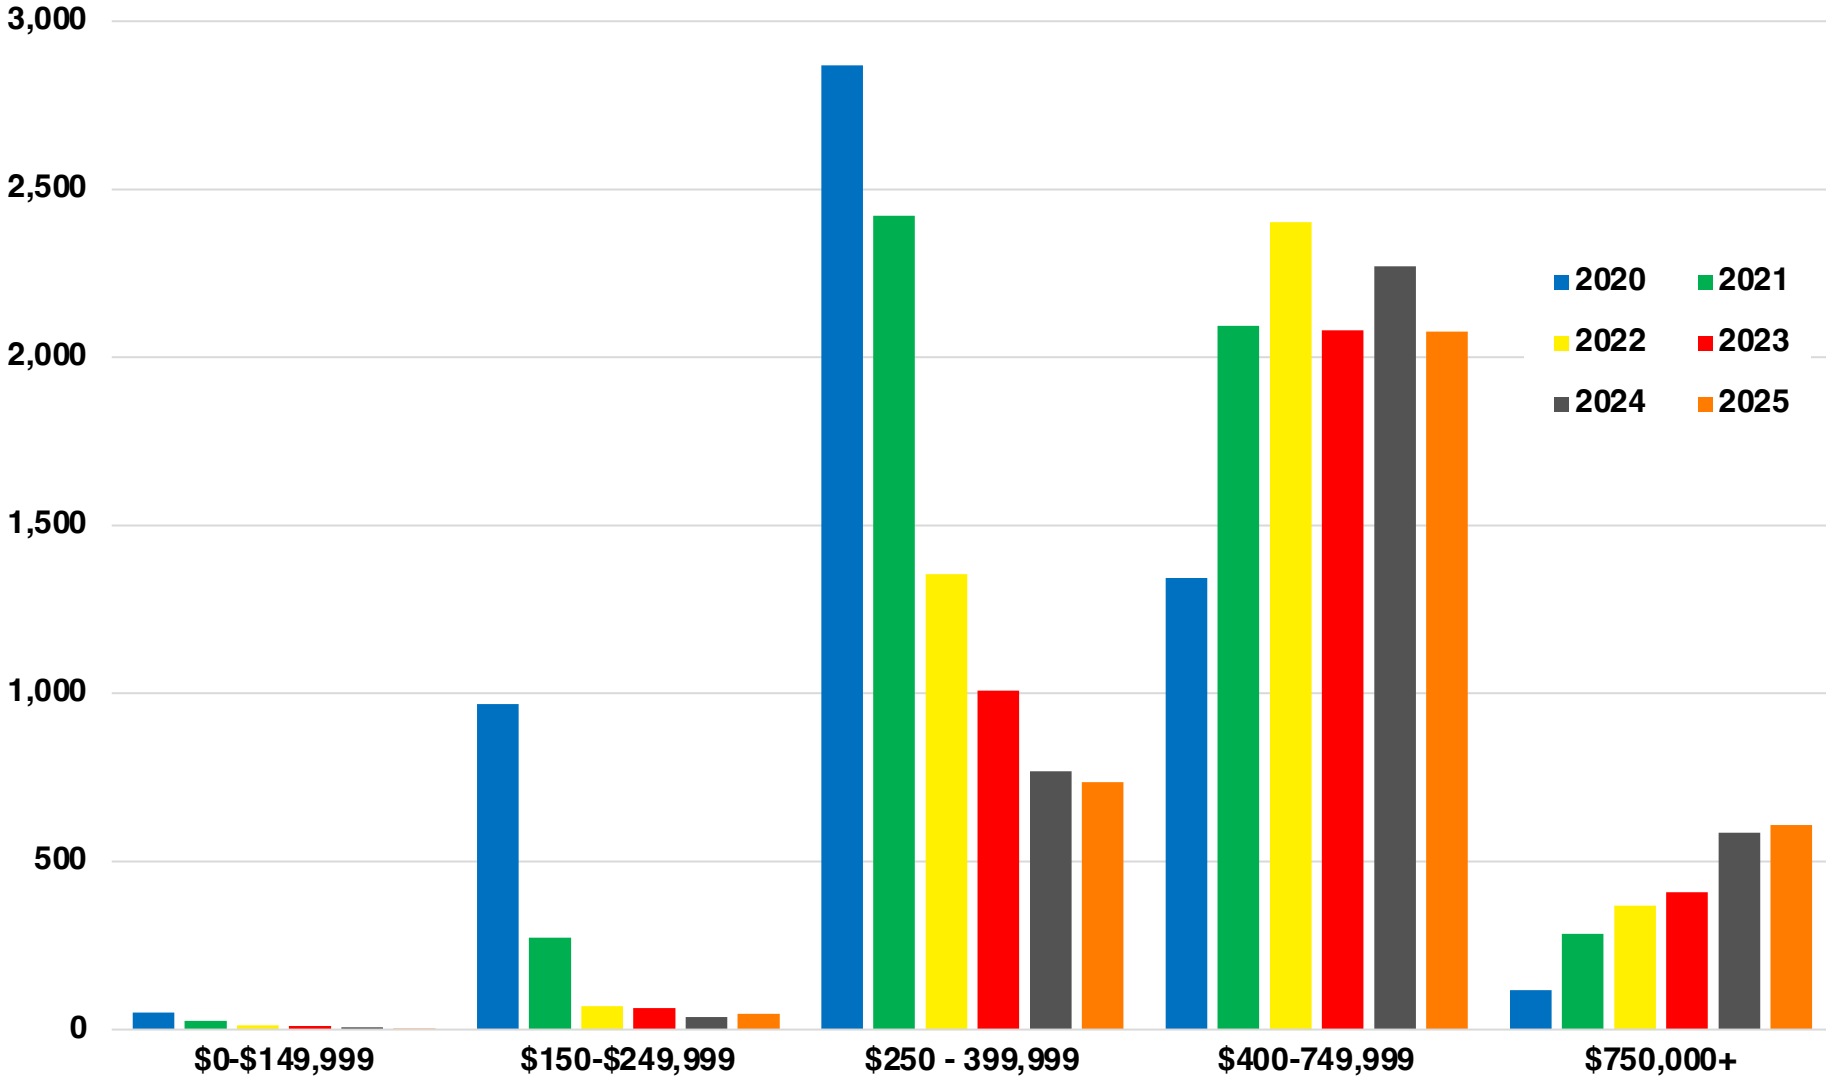

CHEROKEE COUNTY

SINGLE FAMILY HOME SALES