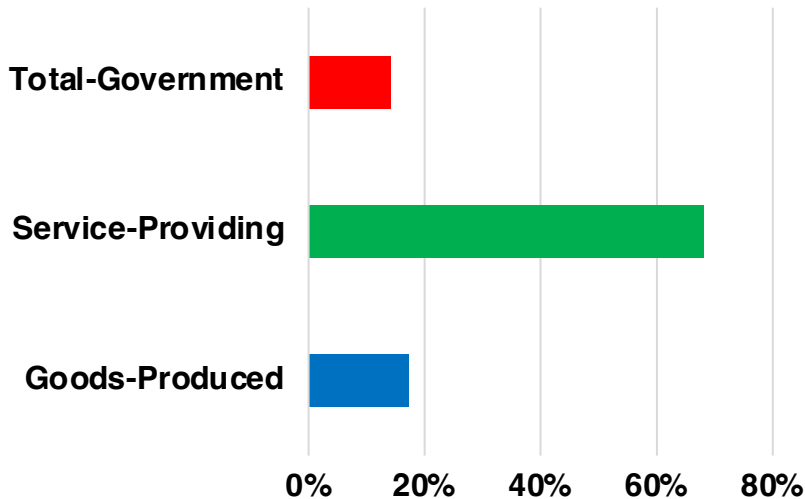

CHEROKEE

CHEROKEE COUNTY

EMPLOYMENT SNAPSHOT

- 149,399 RESIDENTS CURRENTLY EMPLOYED.
- 2024 UNEMPLOYMENT RATE: 2.9%
- SEP 2025 UNEMPLOYMENT RATE: 2.8%

Employment Trends

Industry Mix

Uemployment Rate Trends

CHEROKEE COUNTY