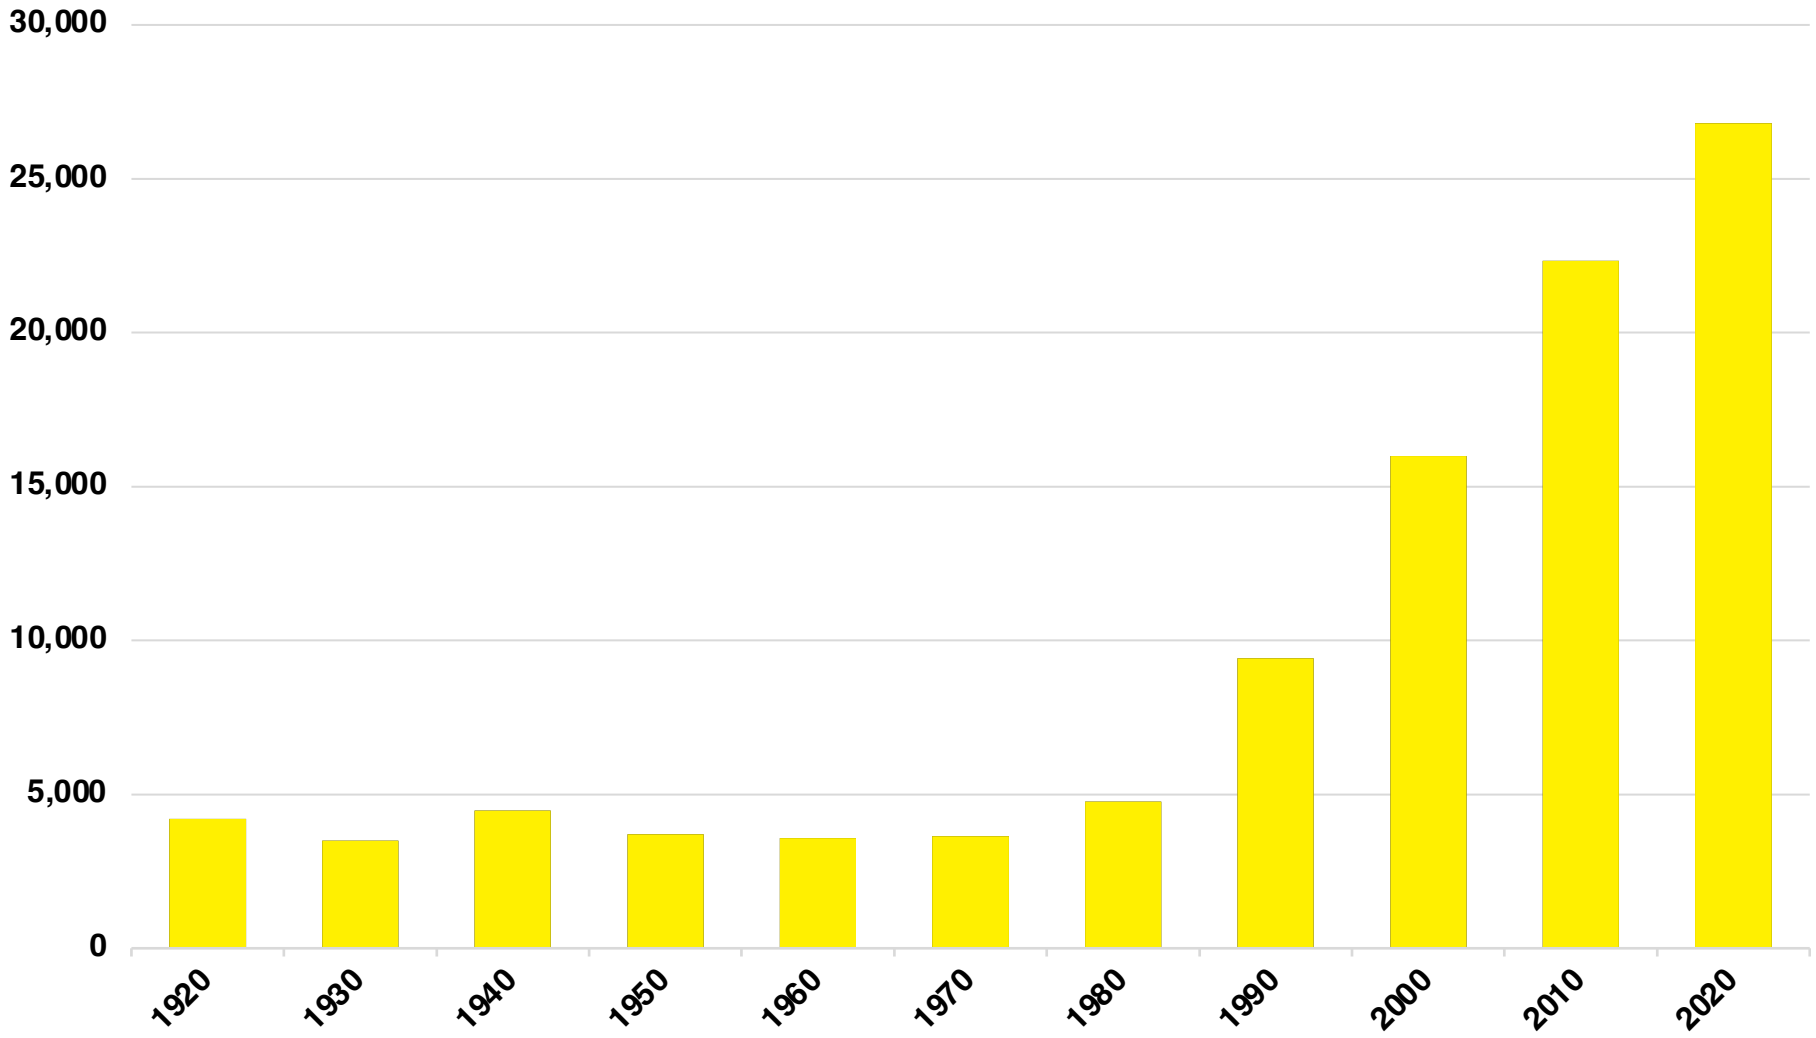

DAWSON

DAWSON COUNTY

EMPLOYMENT SNAPSHOT

- 15,548 RESIDENTS CURRENTLY EMPLOYED.
- 2024 UNEMPLOYMENT RATE: 2.8%
- SEP 2025 UNEMPLOYMENT RATE: 2.6%

Employment Trends

Industry Mix

Unemployment Rate Trends

DAWSON COUNTY

HISTORICAL POPULATION

Source: US Census

DAWSON COUNTY

2024 POPULATION BY AGE

Source: GA Dept of Public Health

DAWSON COUNTY

TOTAL VS HISPANIC BIRTHS

DAWSON COUNTY