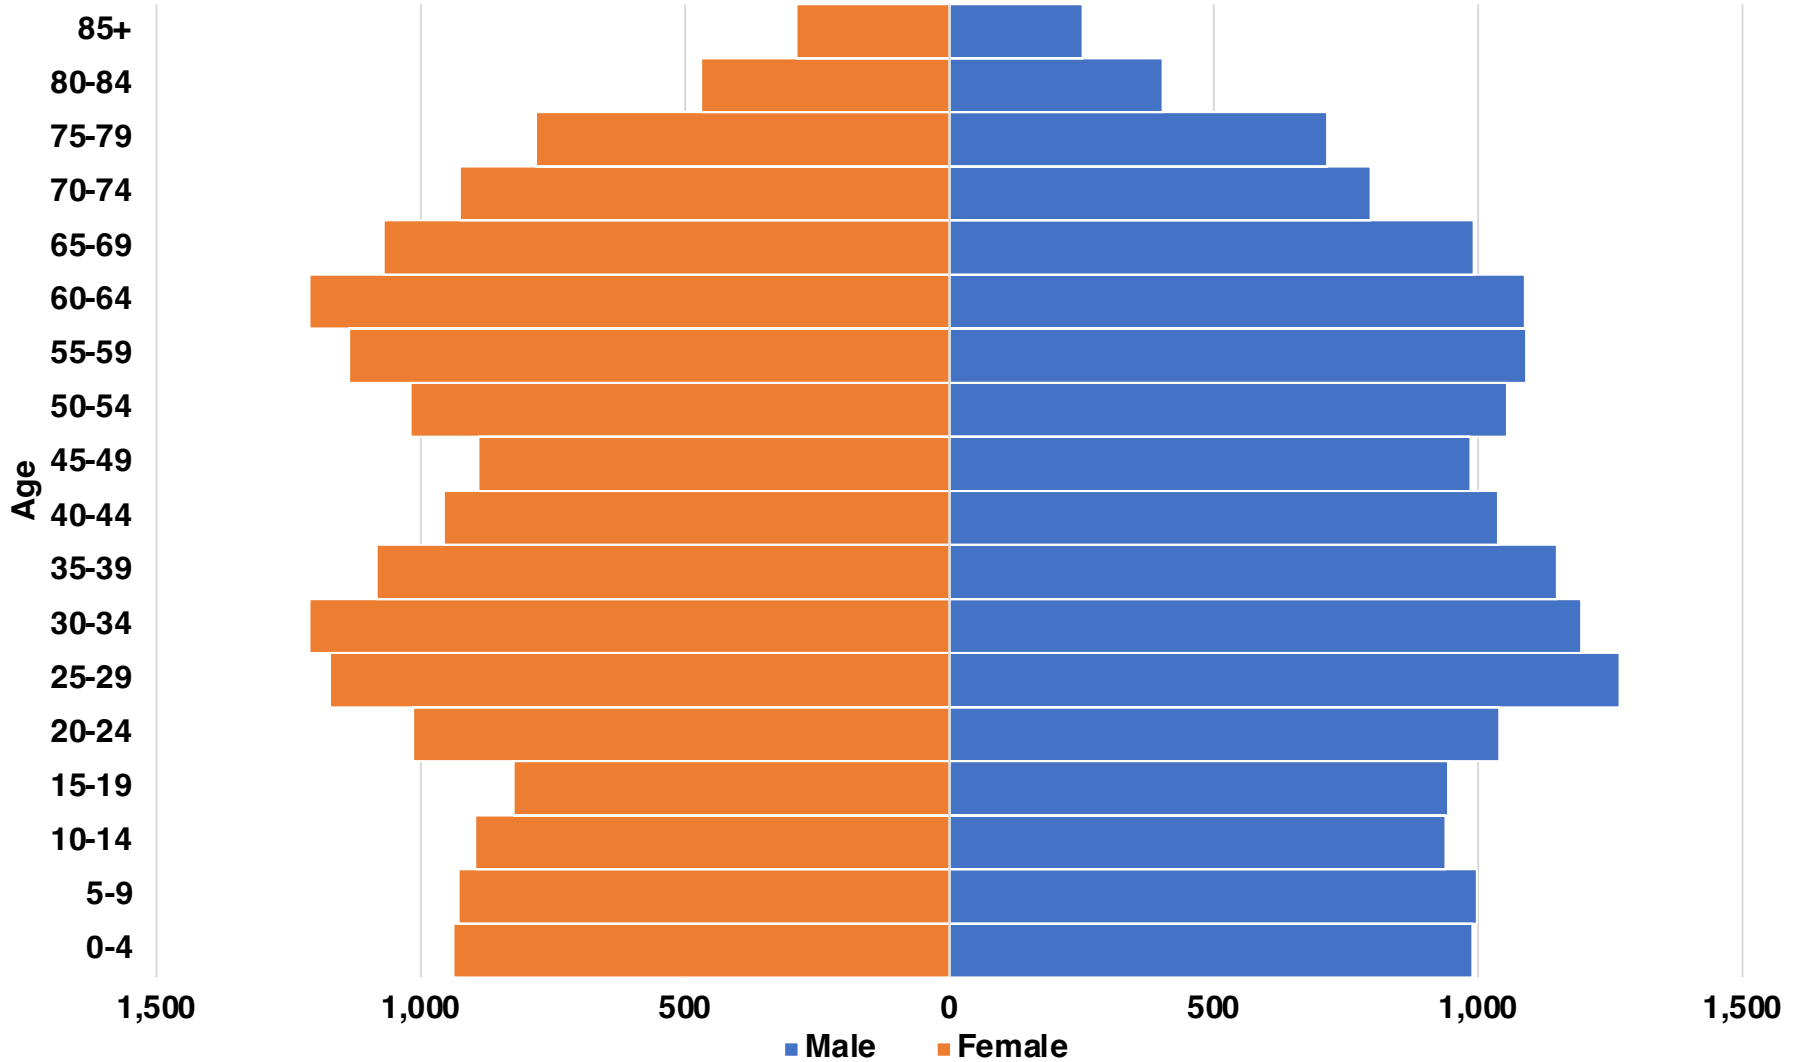

DAWSON

DAWSON COUNTY

EMPLOYMENT SNAPSHOT

- 15,548 RESIDENTS CURRENTLY EMPLOYED.
- 2024 UNEMPLOYMENT RATE: 2.8%
- SEP 2025 UNEMPLOYMENT RATE: 2.6%

Employment Trends

Industry Mix

Unemployment Rate Trends

DAWSON COUNTY

HISTORICAL POPULATION

Source: US Census

DAWSON COUNTY

2024 POPULATION BY AGE

Source: GA Dept of Public Health

DAWSON COUNTY

TOTAL VS HISPANIC BIRTHS

DAWSON COUNTY