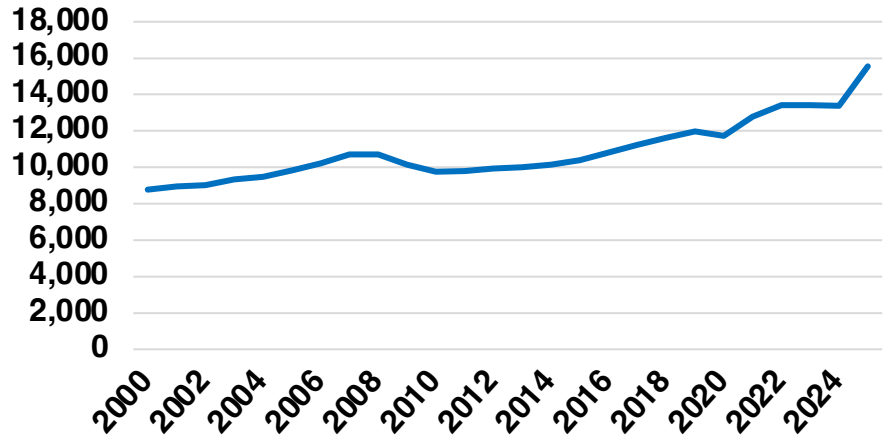

DAWSON

DAWSON COUNTY

EMPLOYMENT SNAPSHOT

- 15,548 RESIDENTS CURRENTLY EMPLOYED.
- 2024 UNEMPLOYMENT RATE: 2.8%
- SEP 2025 UNEMPLOYMENT RATE: 2.6%

Employment Trends

Industry Mix

Unemployment Rate Trends

DAWSON COUNTY