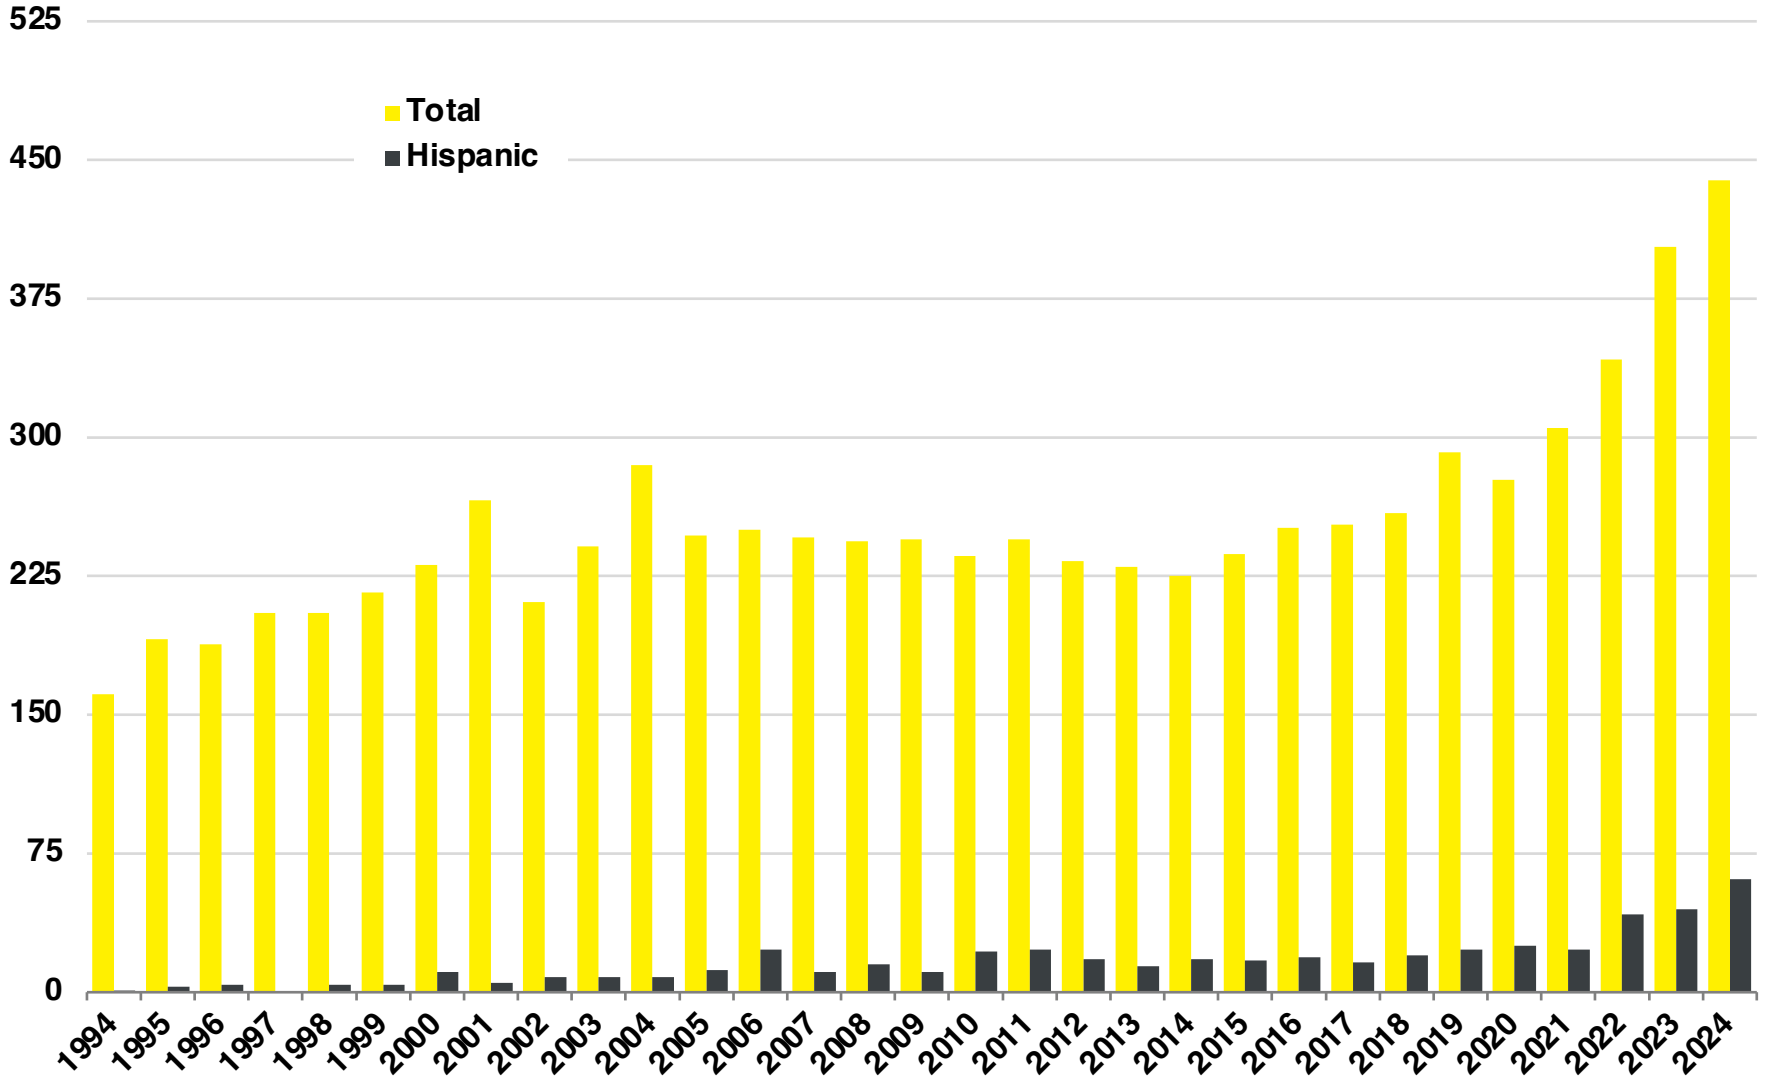

DAWSON

DAWSON COUNTY

EMPLOYMENT SNAPSHOT

- 15,548 RESIDENTS CURRENTLY EMPLOYED.
- 2024 UNEMPLOYMENT RATE: 2.8%
- SEP 2025 UNEMPLOYMENT RATE: 2.6%

Employment Trends

Industry Mix

Unemployment Rate Trends

DAWSON COUNTY

HISTORICAL POPULATION

Source: US Census

DAWSON COUNTY

2024 POPULATION BY AGE

Source: GA Dept of Public Health

DAWSON COUNTY

TOTAL VS HISPANIC BIRTHS

DAWSON COUNTY