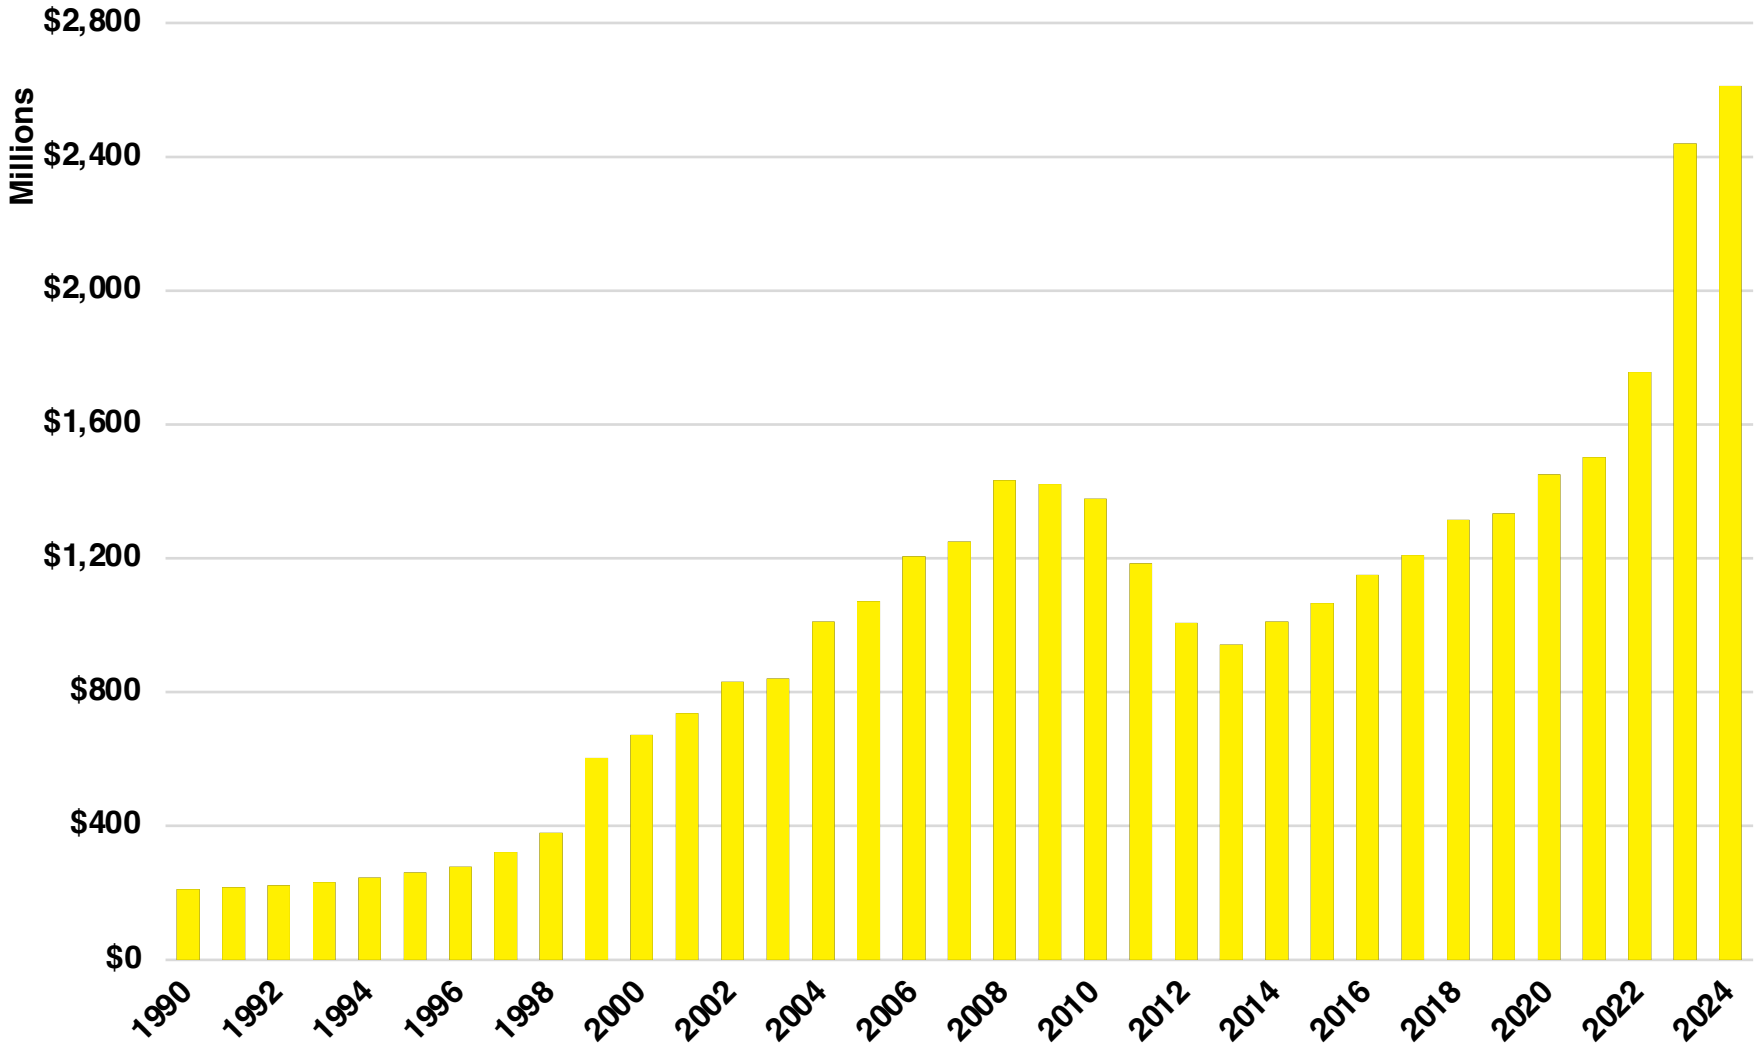

DAWSON COUNTY

TAX DIGEST 40% ASSESSED VALUE

Source: GA Dept of Revenue Consolidated Tax Digest