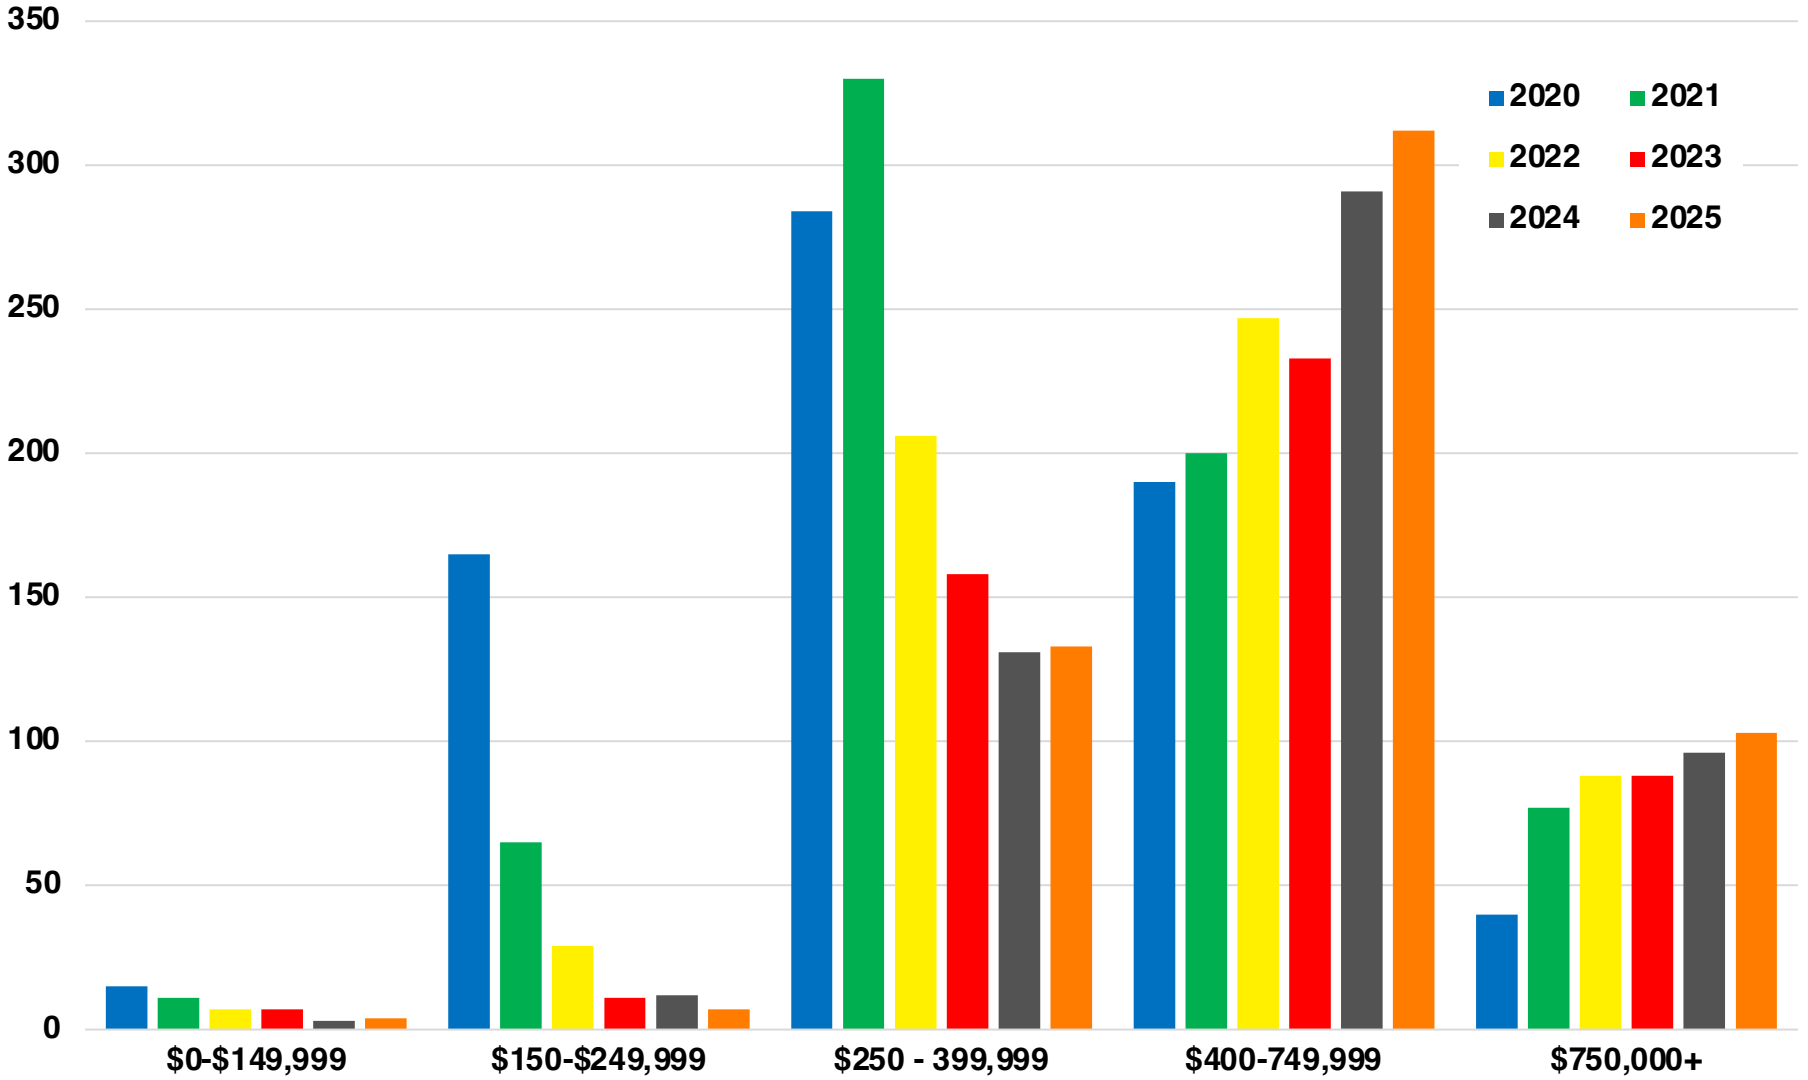

DAWSON COUNTY

SINGLE FAMILY HOME SALES