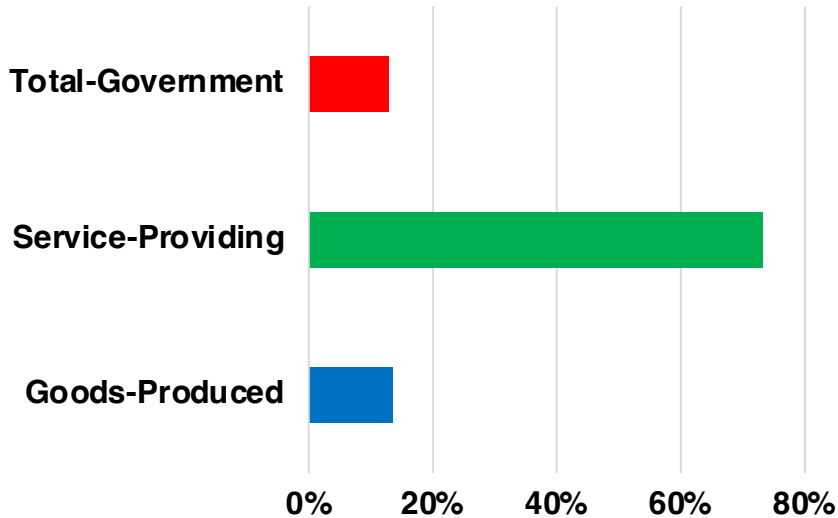

DAWSON

DAWSON COUNTY

EMPLOYMENT SNAPSHOT

- 15,548 RESIDENTS CURRENTLY EMPLOYED.
- 2024 UNEMPLOYMENT RATE: 2.8%
- SEP 2025 UNEMPLOYMENT RATE: 2.6%

Employment Trends

Industry Mix

Unemployment Rate Trends

DAWSON COUNTY