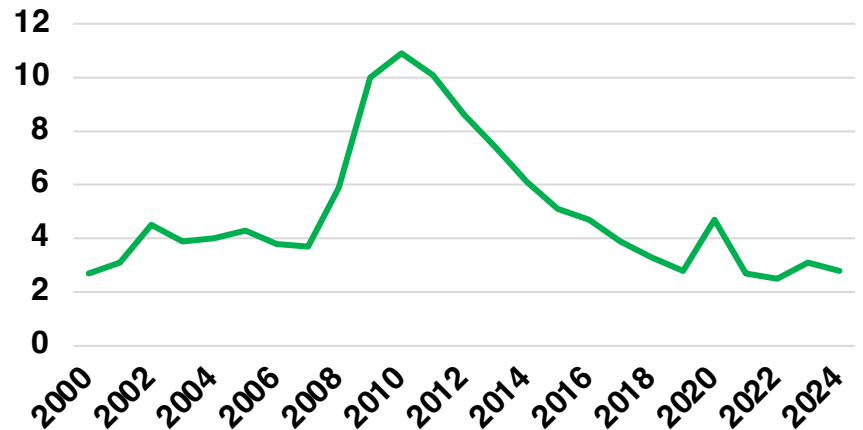

DAWSON

DAWSON COUNTY

EMPLOYMENT SNAPSHOT

- 15,548 RESIDENTS CURRENTLY EMPLOYED.
- 2024 UNEMPLOYMENT RATE: 2.8%
- SEP 2025 UNEMPLOYMENT RATE: 2.6%

Employment Trends

Industry Mix

Unemployment Rate Trends

DAWSON COUNTY