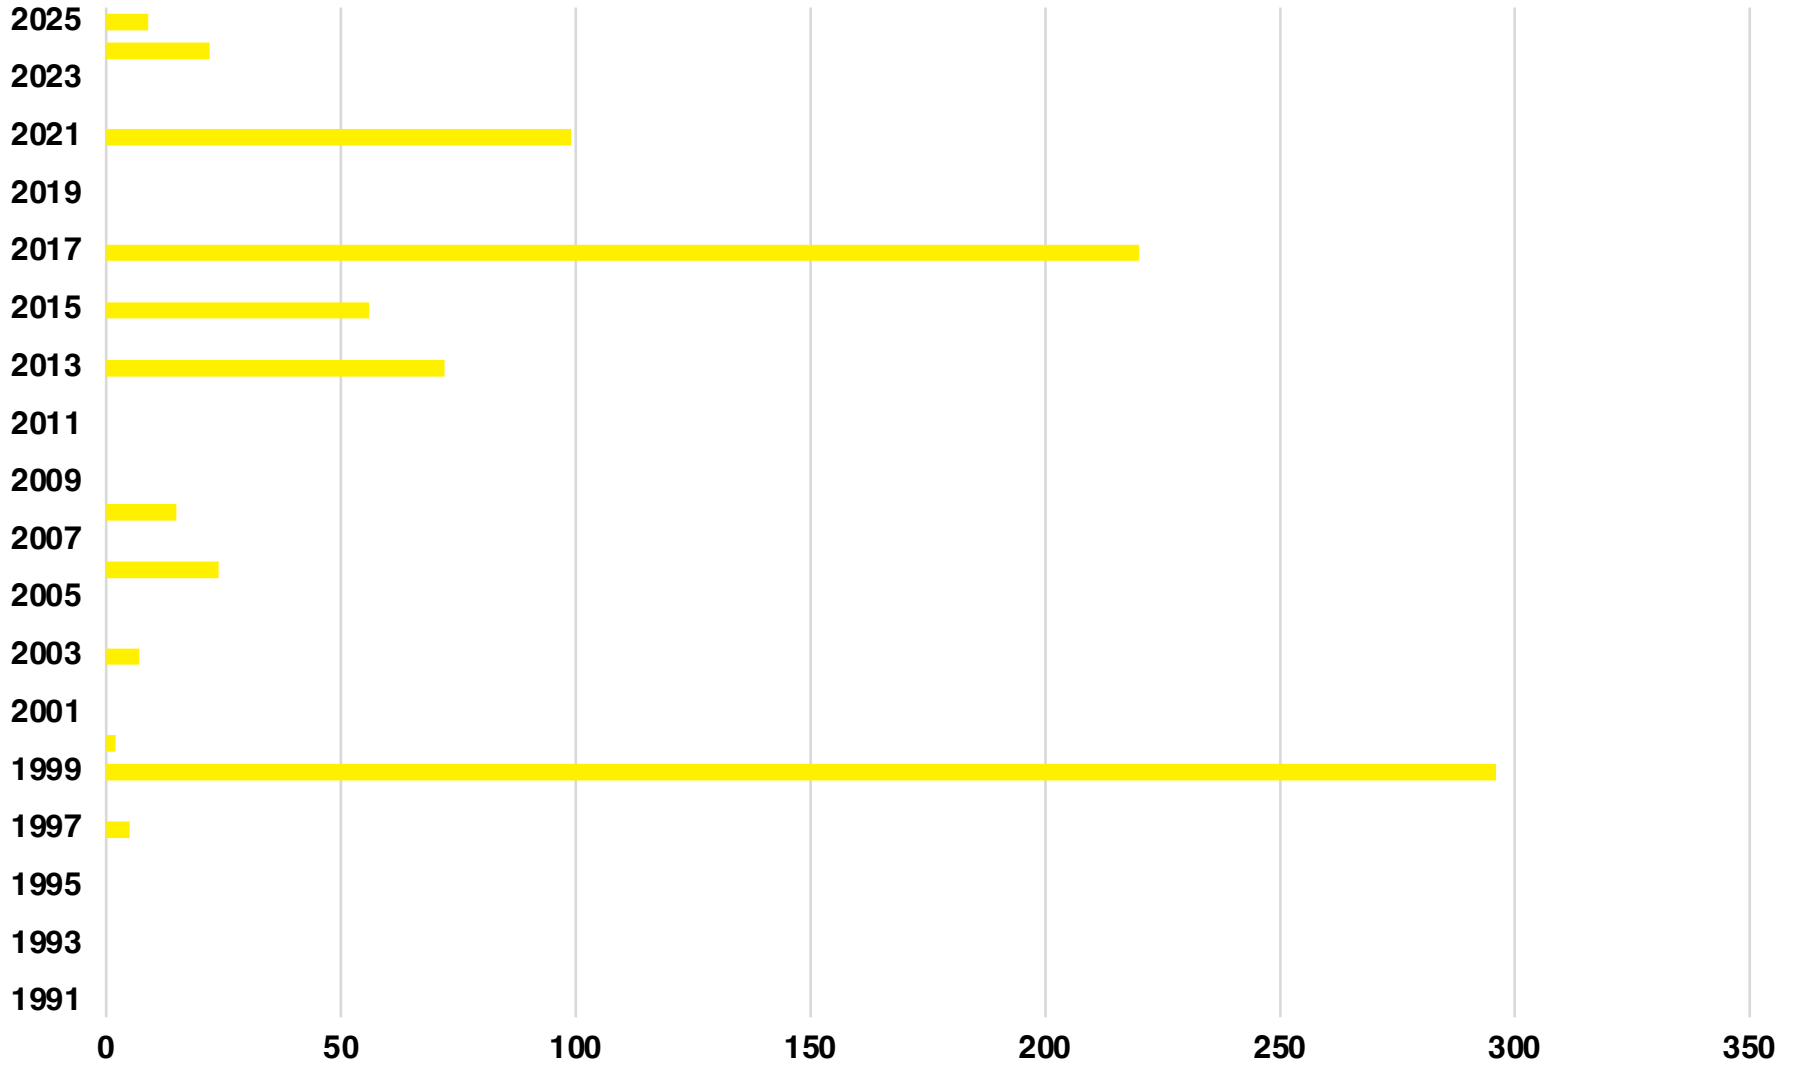

DAWSON COUNTY

MUTLI FAMILY BUILDING PERMITS