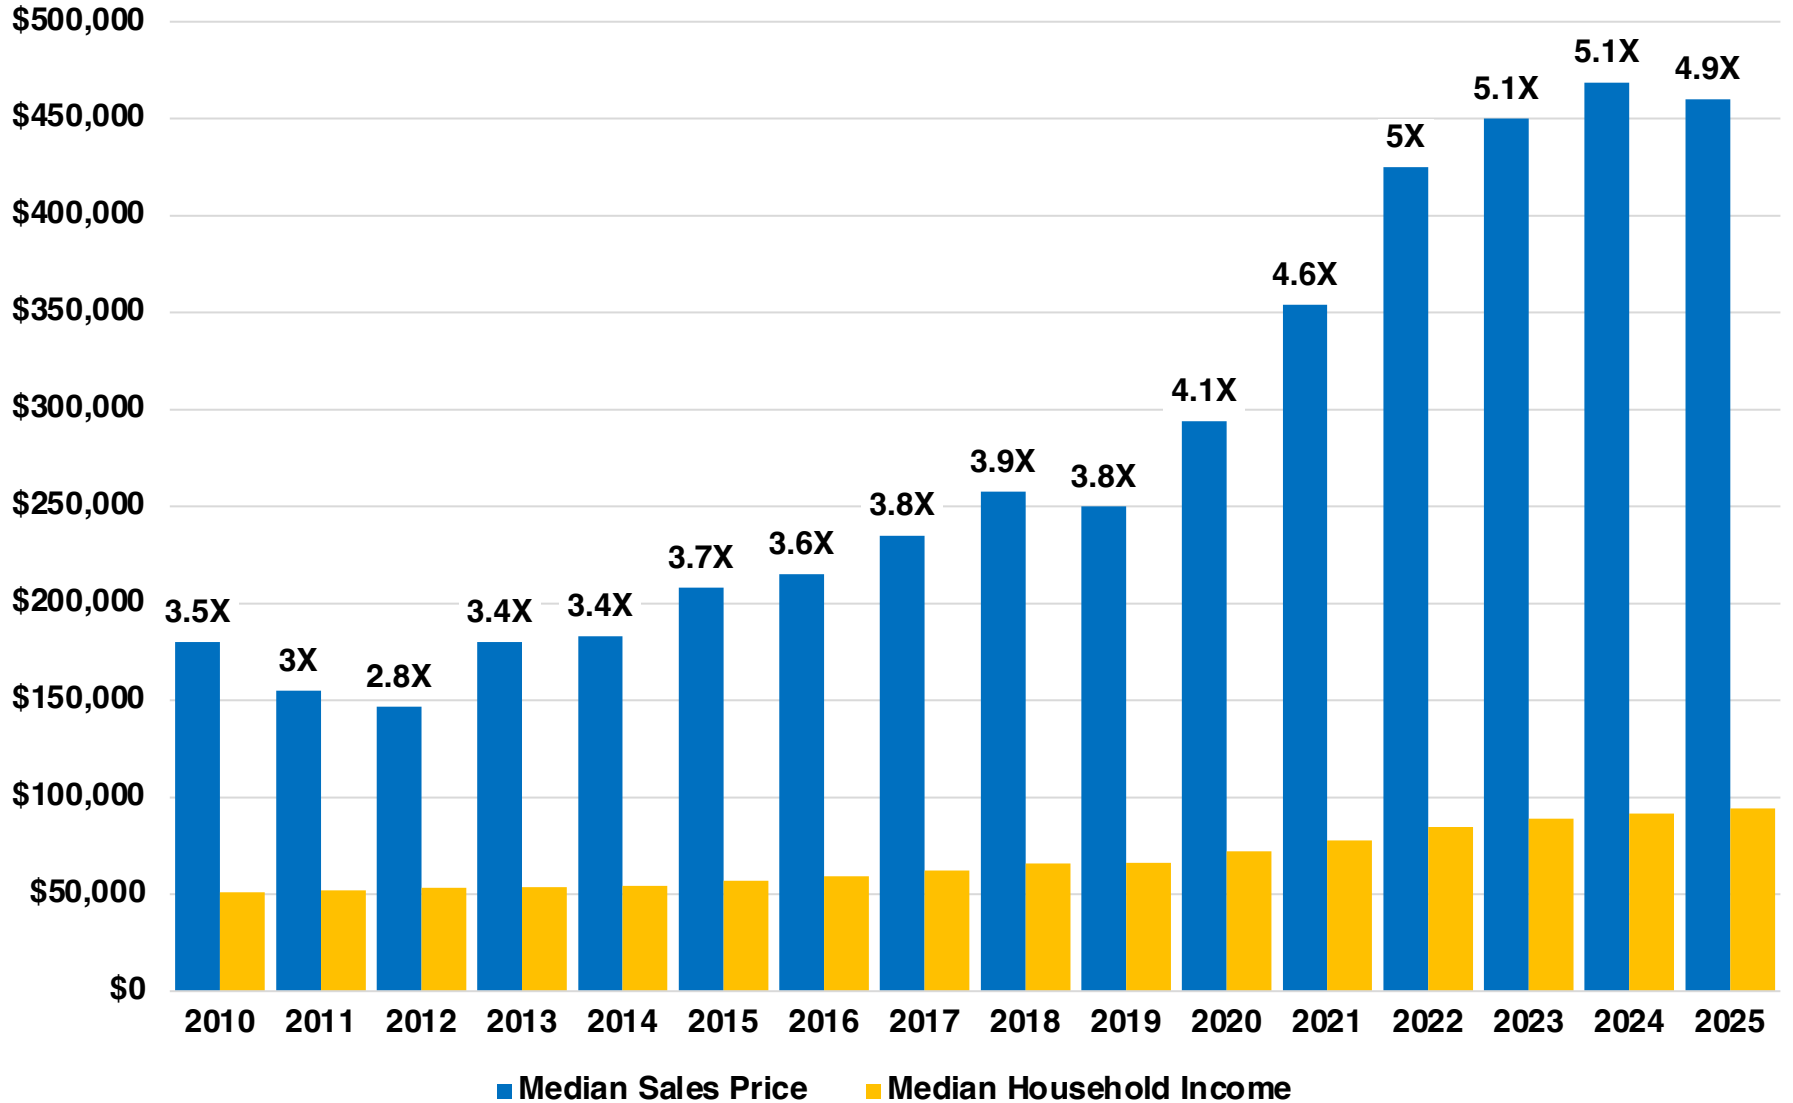

DAWSON COUNTY

HOME BUYING DISPARITY