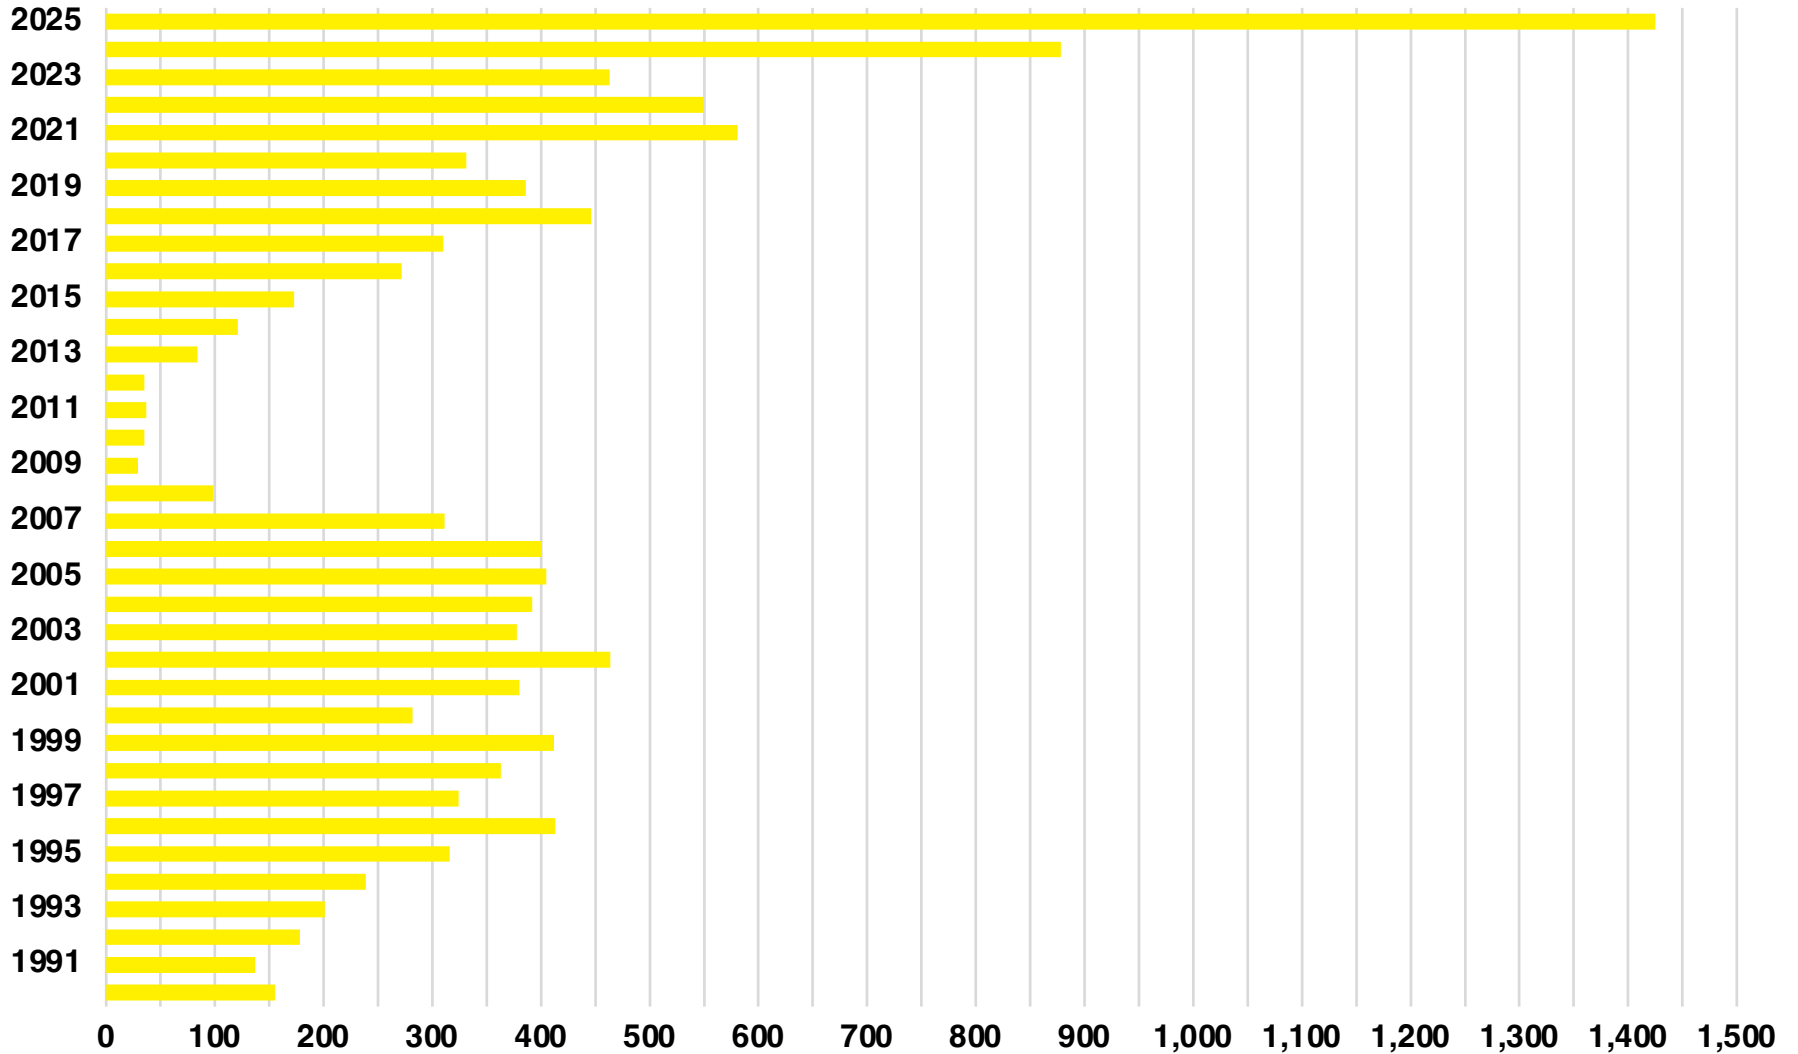

DAWSON COUNTY

SINGLE FAMILY BUILDING PERMITS