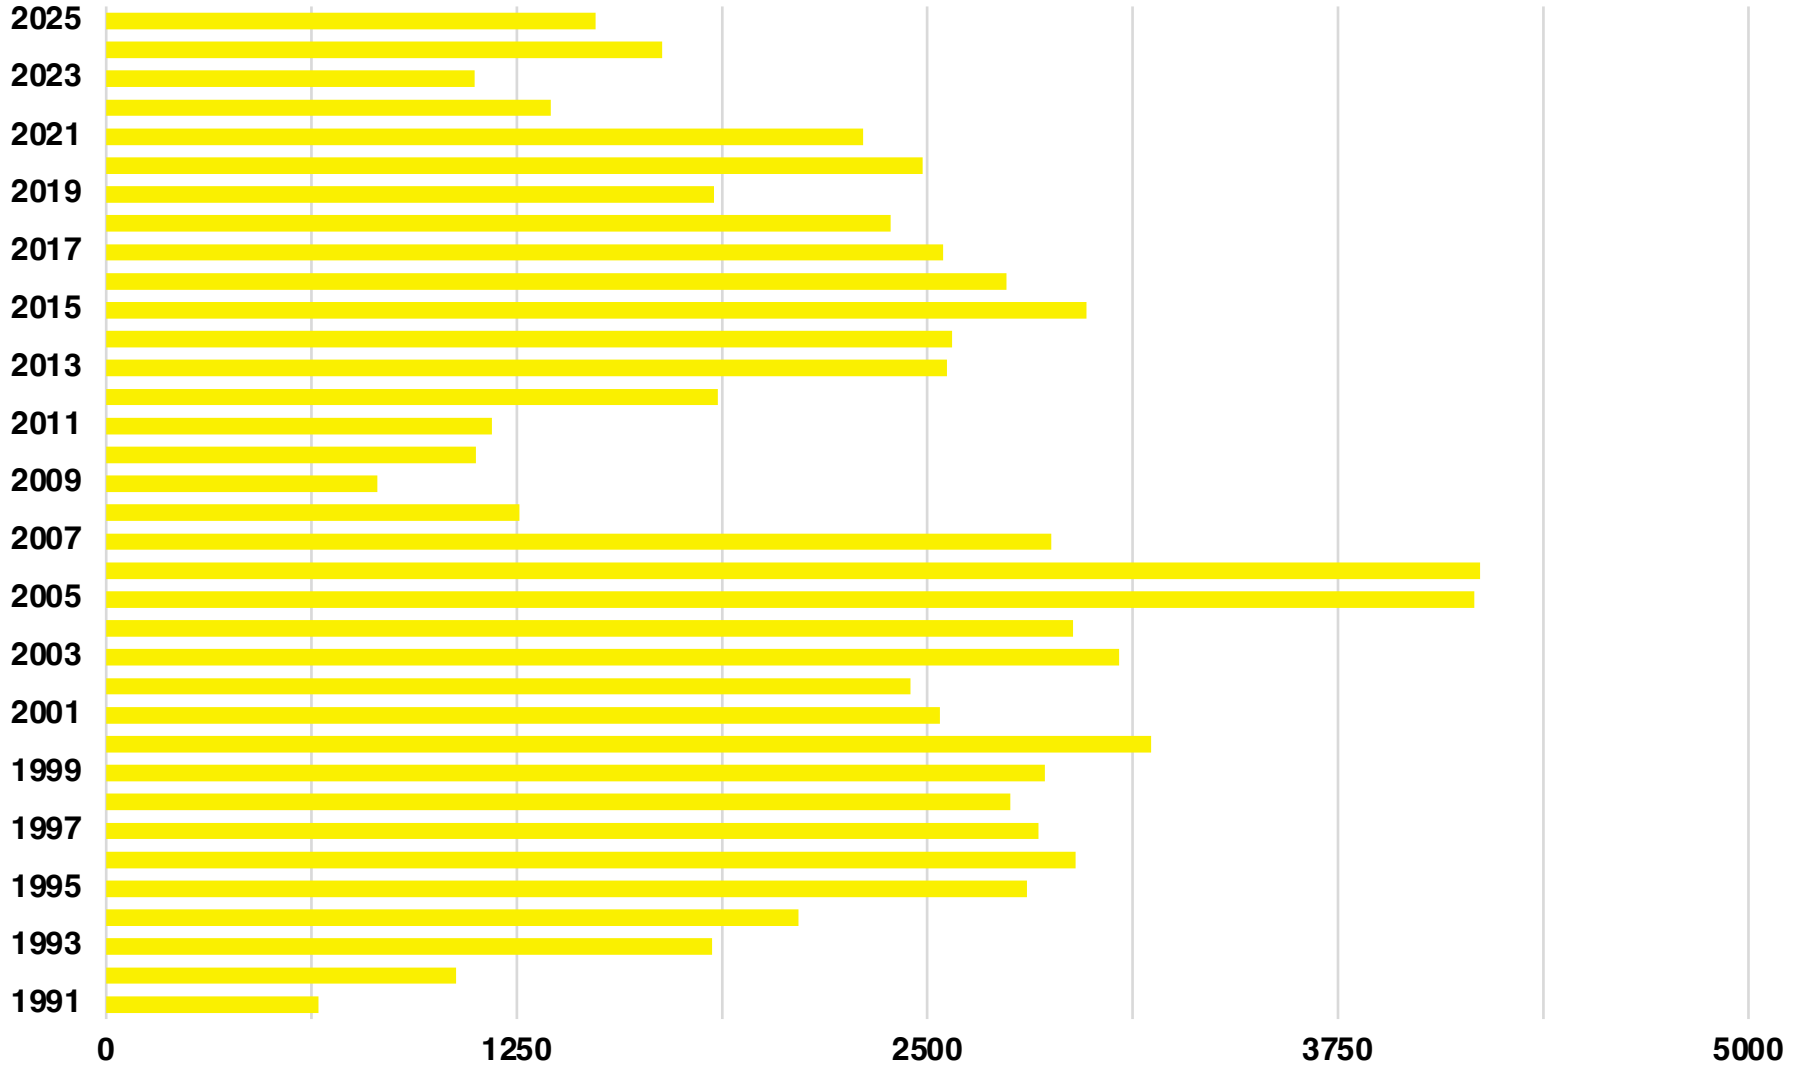

FORSYTH COUNTY

SINGLE FAMILY BUILDING PERMITS