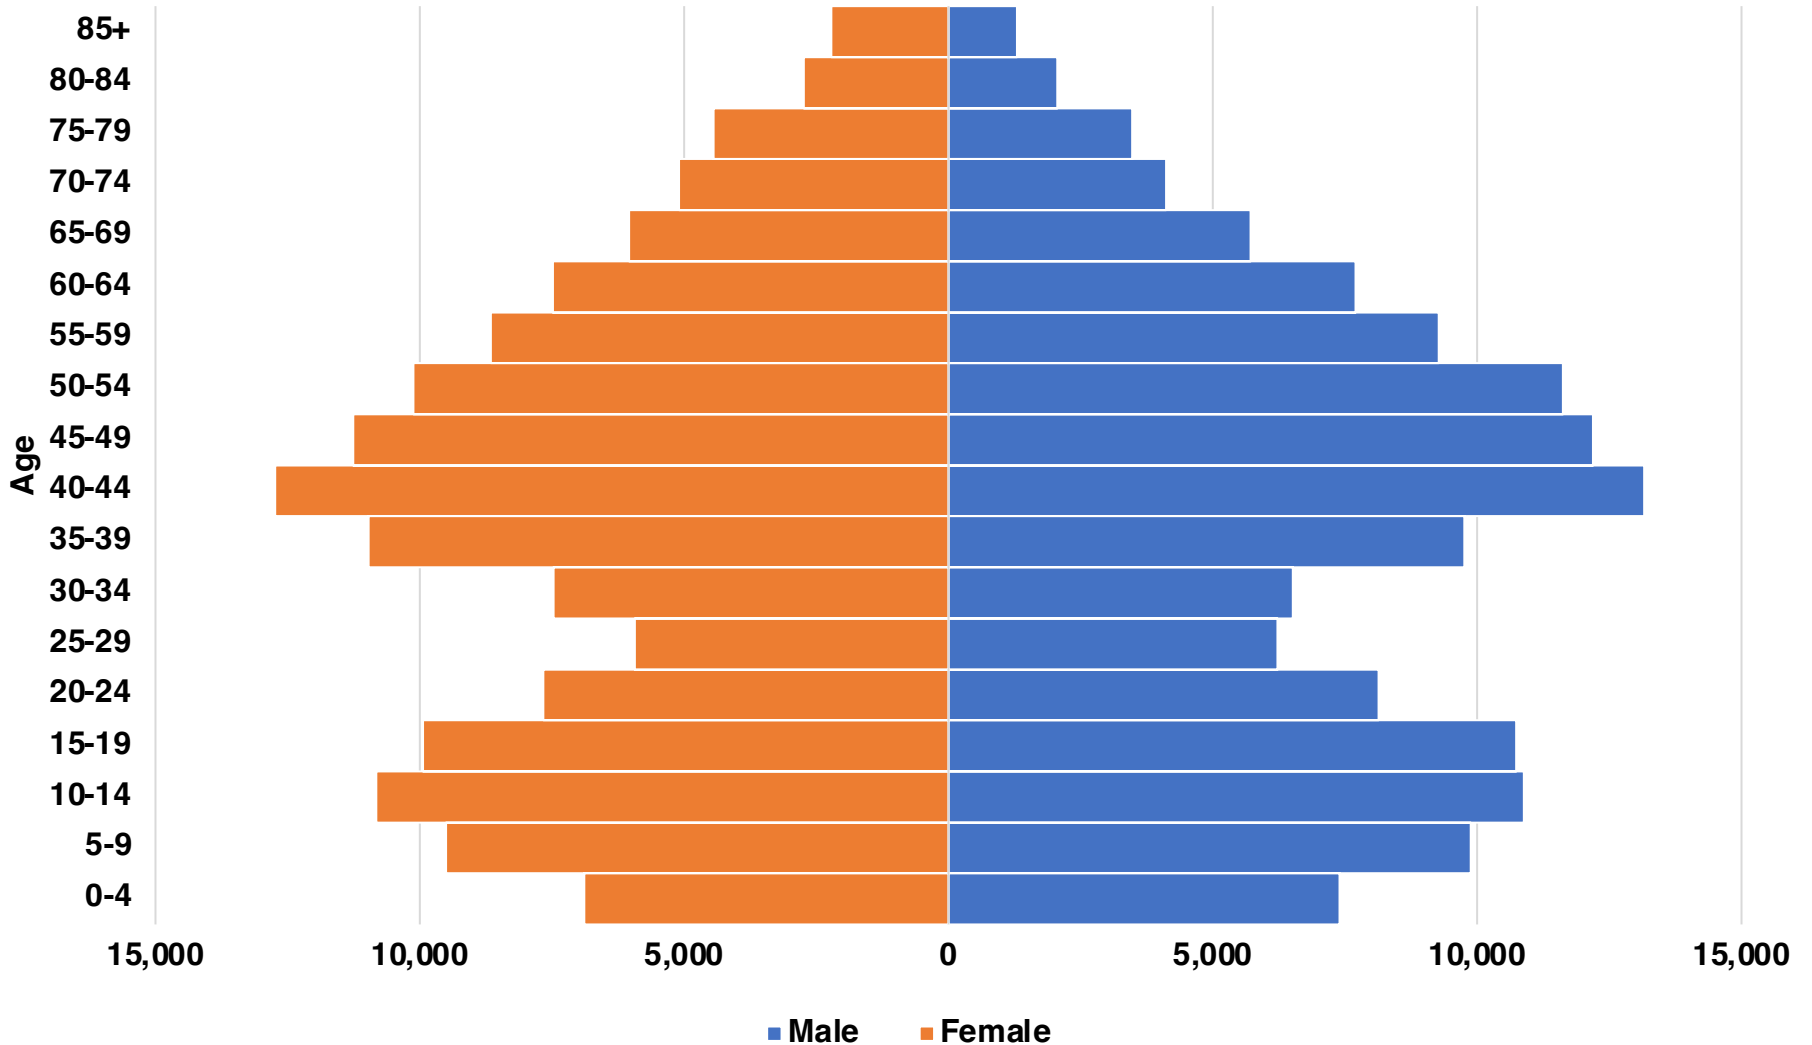

FORSYTH

FORSYTH COUNTY

EMPLOYMENT SNAPSHOT

- 142,589 RESIDENTS CURRENTLY EMPLOYED.
- 2024 UNEMPLOYMENT RATE: 2.8%
- SEP 2025 UNEMPLOYMENT RATE: 2.7%

Employment Trends

Industry Mix

Unemployment Rate Trends

FORSYTH COUNTY

HISTORICAL POPULATION

Source: US Census

FORSYTH COUNTY

2024 POPULATION BY AGE

Source: GA Dept of Public Health

FORSYTH COUNTY

TOTAL VS HISPANIC BIRTHS

FORSYTH COUNTY