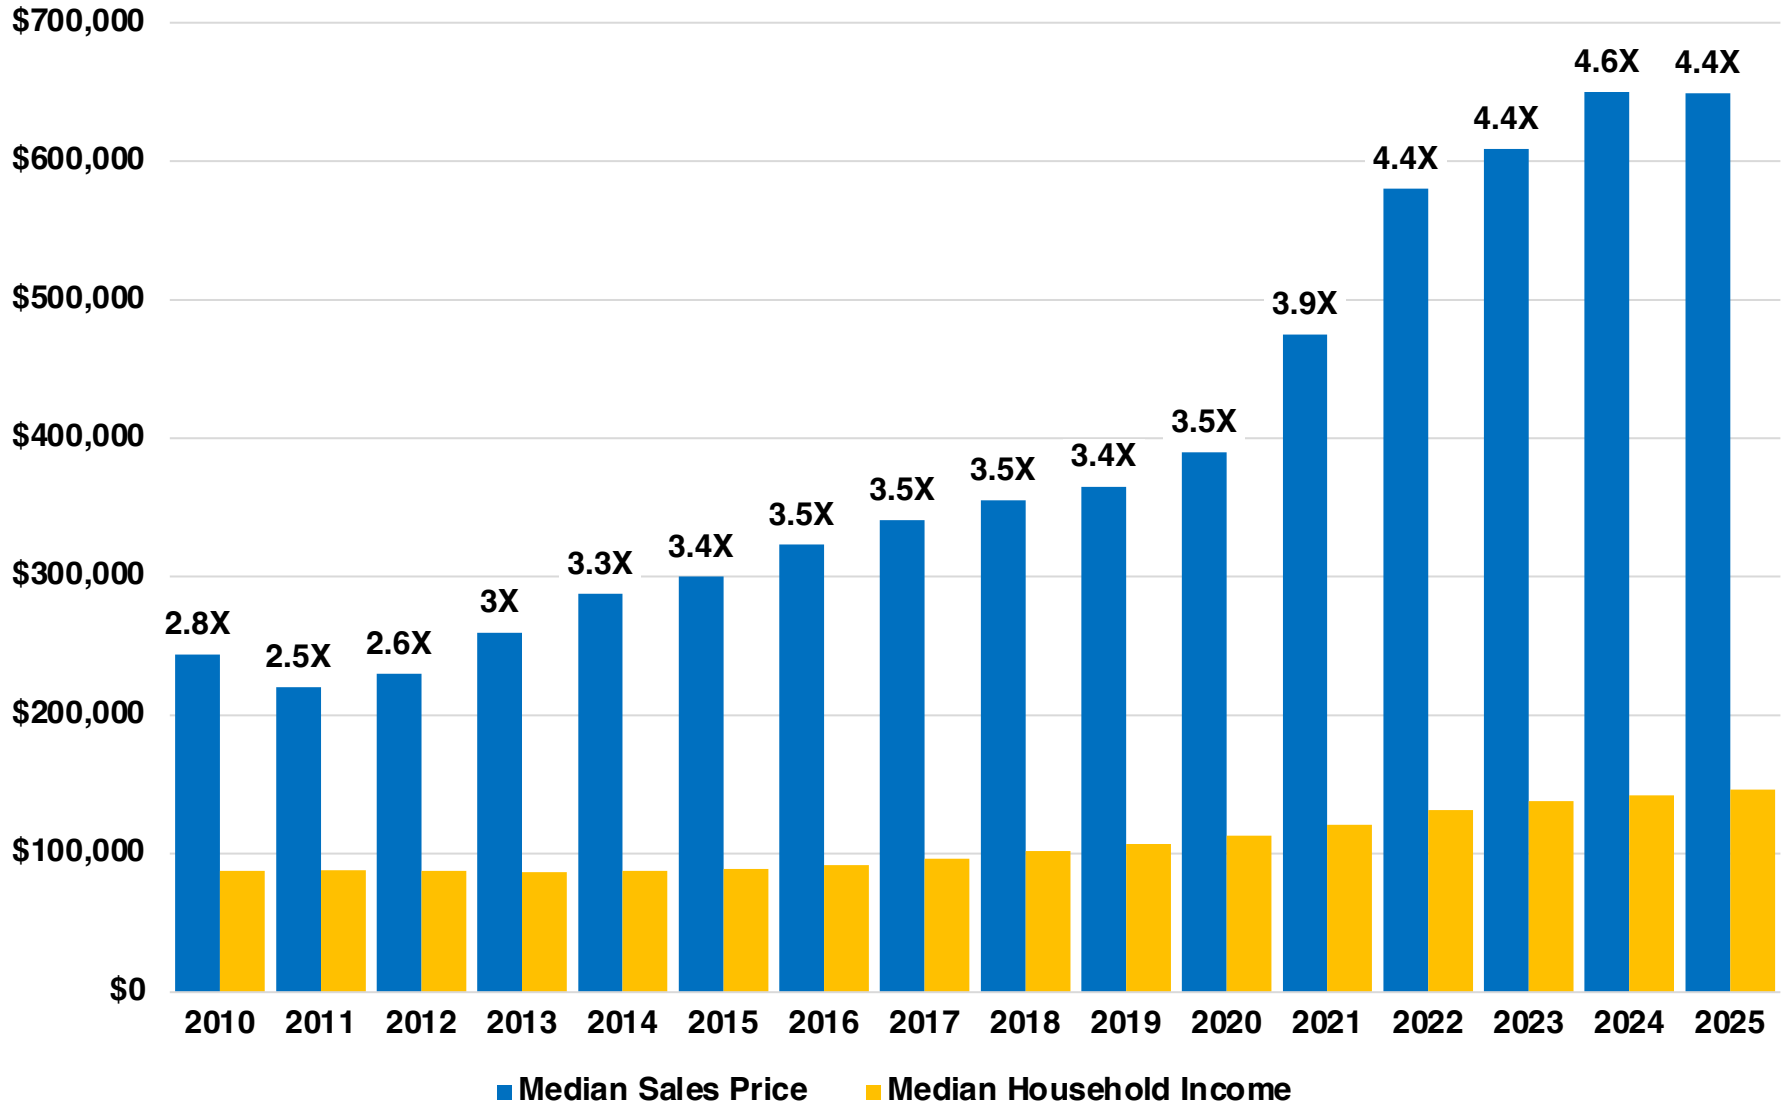

FORSYTH COUNTY

HOME BUYING DISPARITY