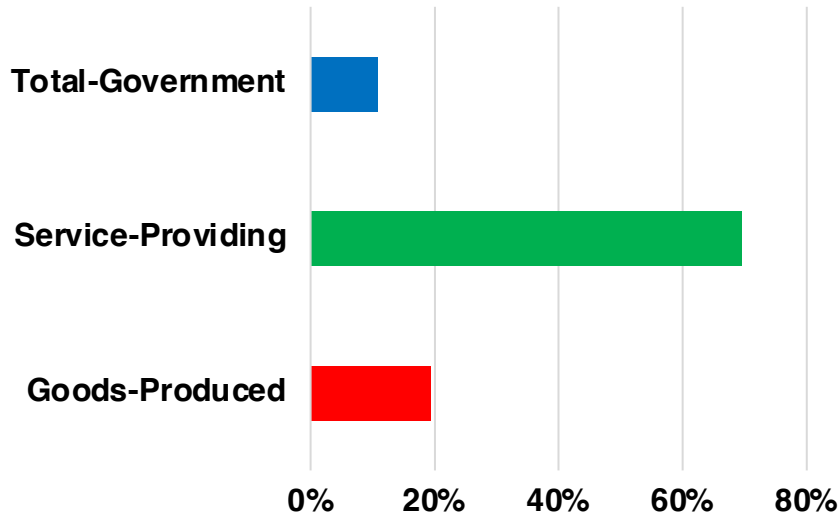

FORSYTH

FORSYTH COUNTY

EMPLOYMENT SNAPSHOT

- 142,589 RESIDENTS CURRENTLY EMPLOYED.
- 2024 UNEMPLOYMENT RATE: 2.8%
- SEP 2025 UNEMPLOYMENT RATE: 2.7%

Employment Trends

Industry Mix

Unemployment Rate Trends

FORSYTH COUNTY