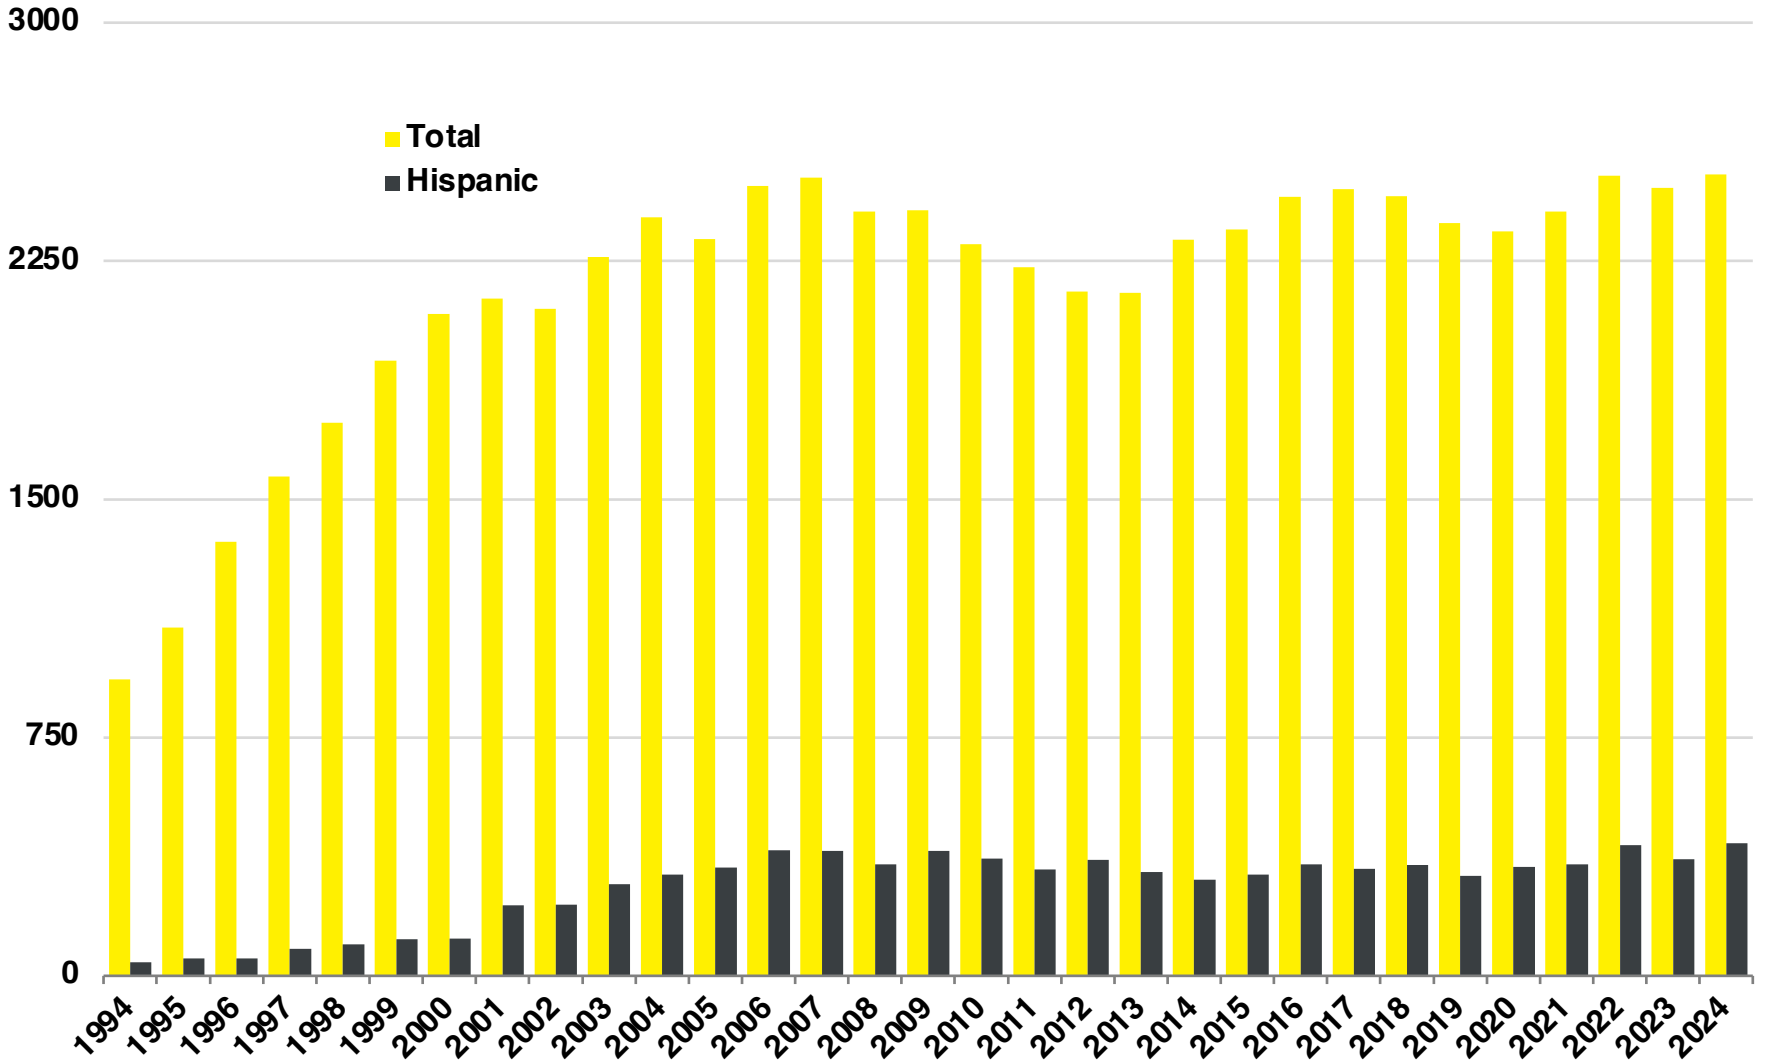

FORSYTH

FORSYTH COUNTY

EMPLOYMENT SNAPSHOT

- 142,589 RESIDENTS CURRENTLY EMPLOYED.
- 2024 UNEMPLOYMENT RATE: 2.8%
- SEP 2025 UNEMPLOYMENT RATE: 2.7%

Employment Trends

Industry Mix

Unemployment Rate Trends

FORSYTH COUNTY

HISTORICAL POPULATION

Source: US Census

FORSYTH COUNTY

2024 POPULATION BY AGE

Source: GA Dept of Public Health

FORSYTH COUNTY

TOTAL VS HISPANIC BIRTHS

FORSYTH COUNTY