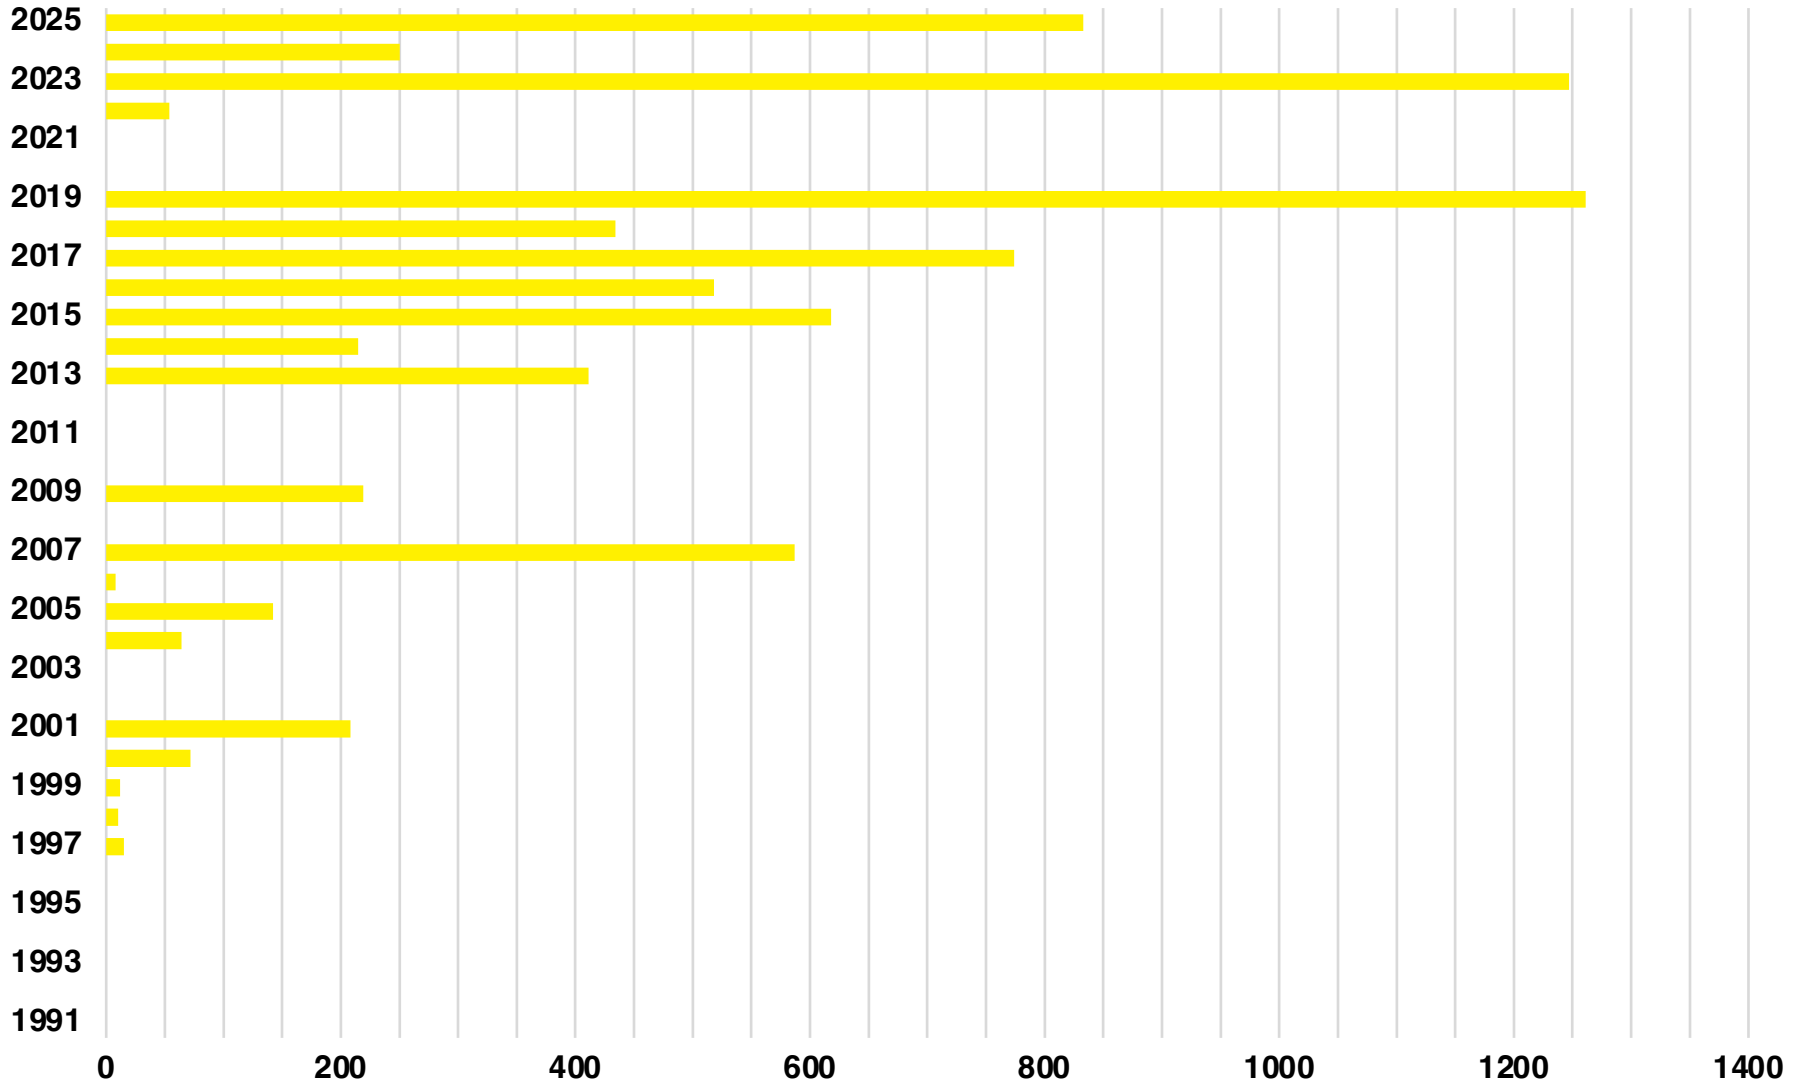

FORSYTH COUNTY

MULTI FAMILY BUILDING PERMITS