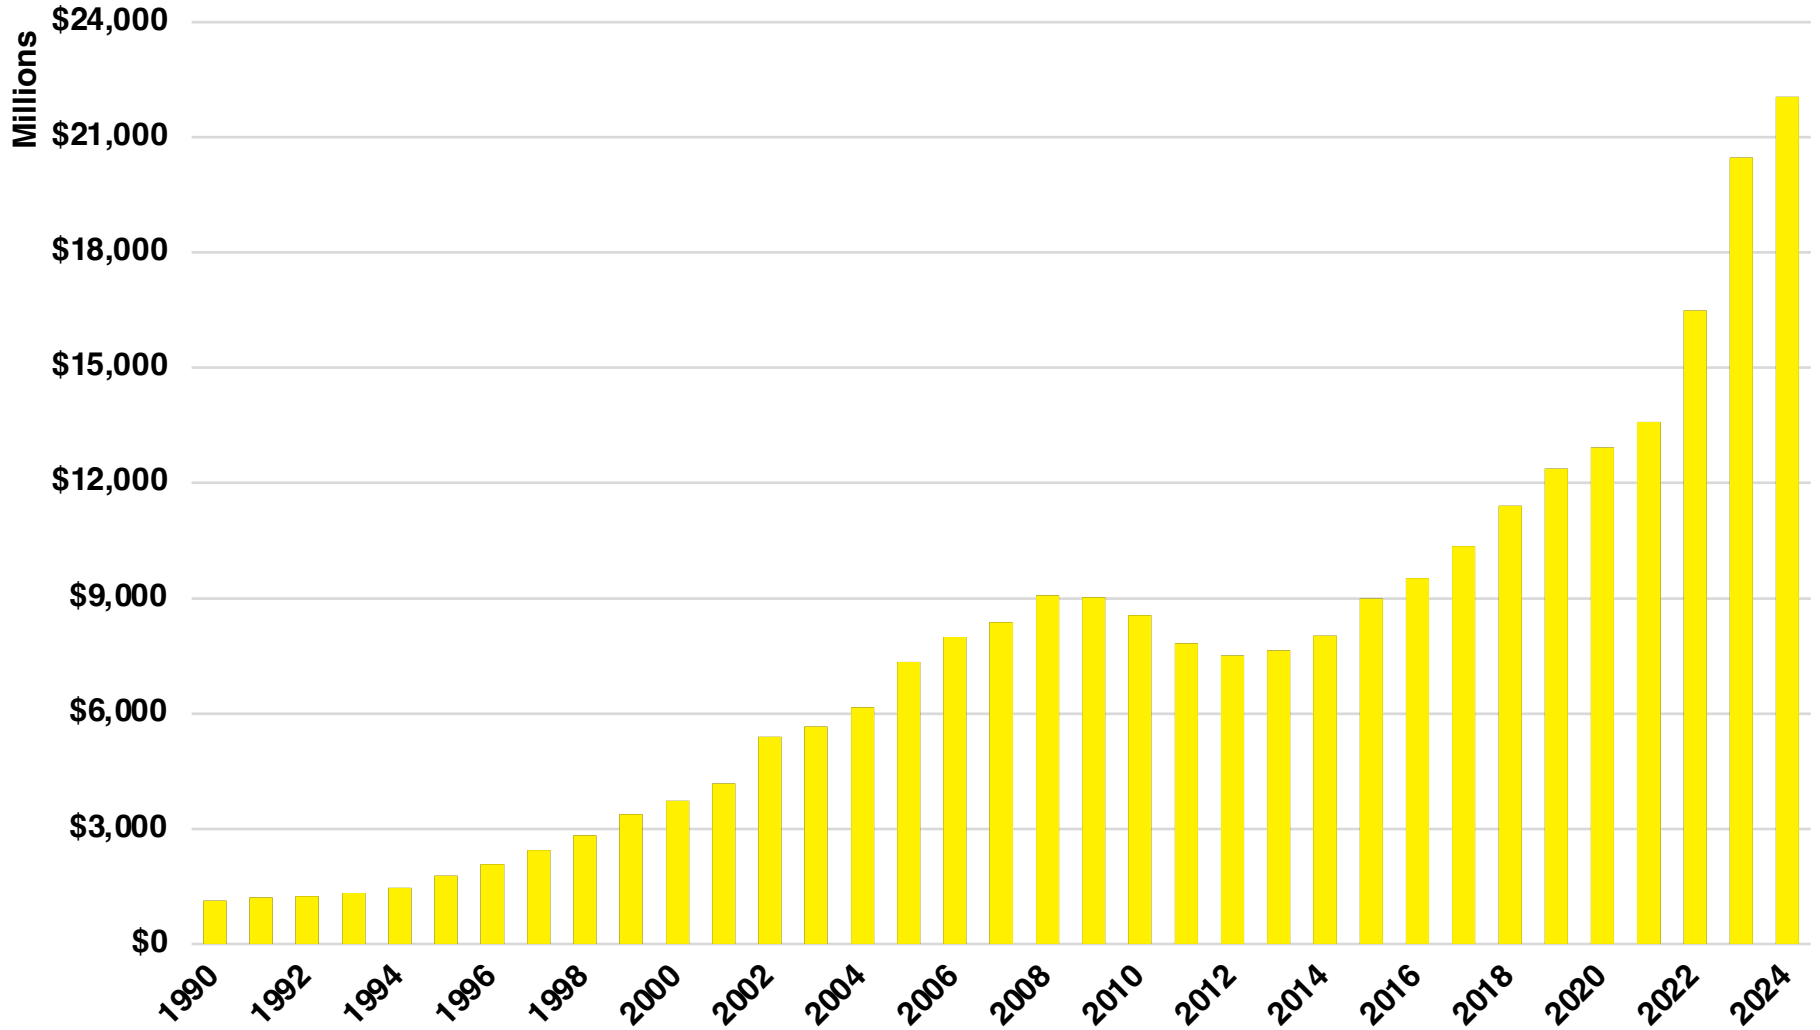

FORSYTH COUNTY

TAX DIGEST 40% ASSESSED VALUE

Source: GA Dept of Revenue Consolidated Tax Digest