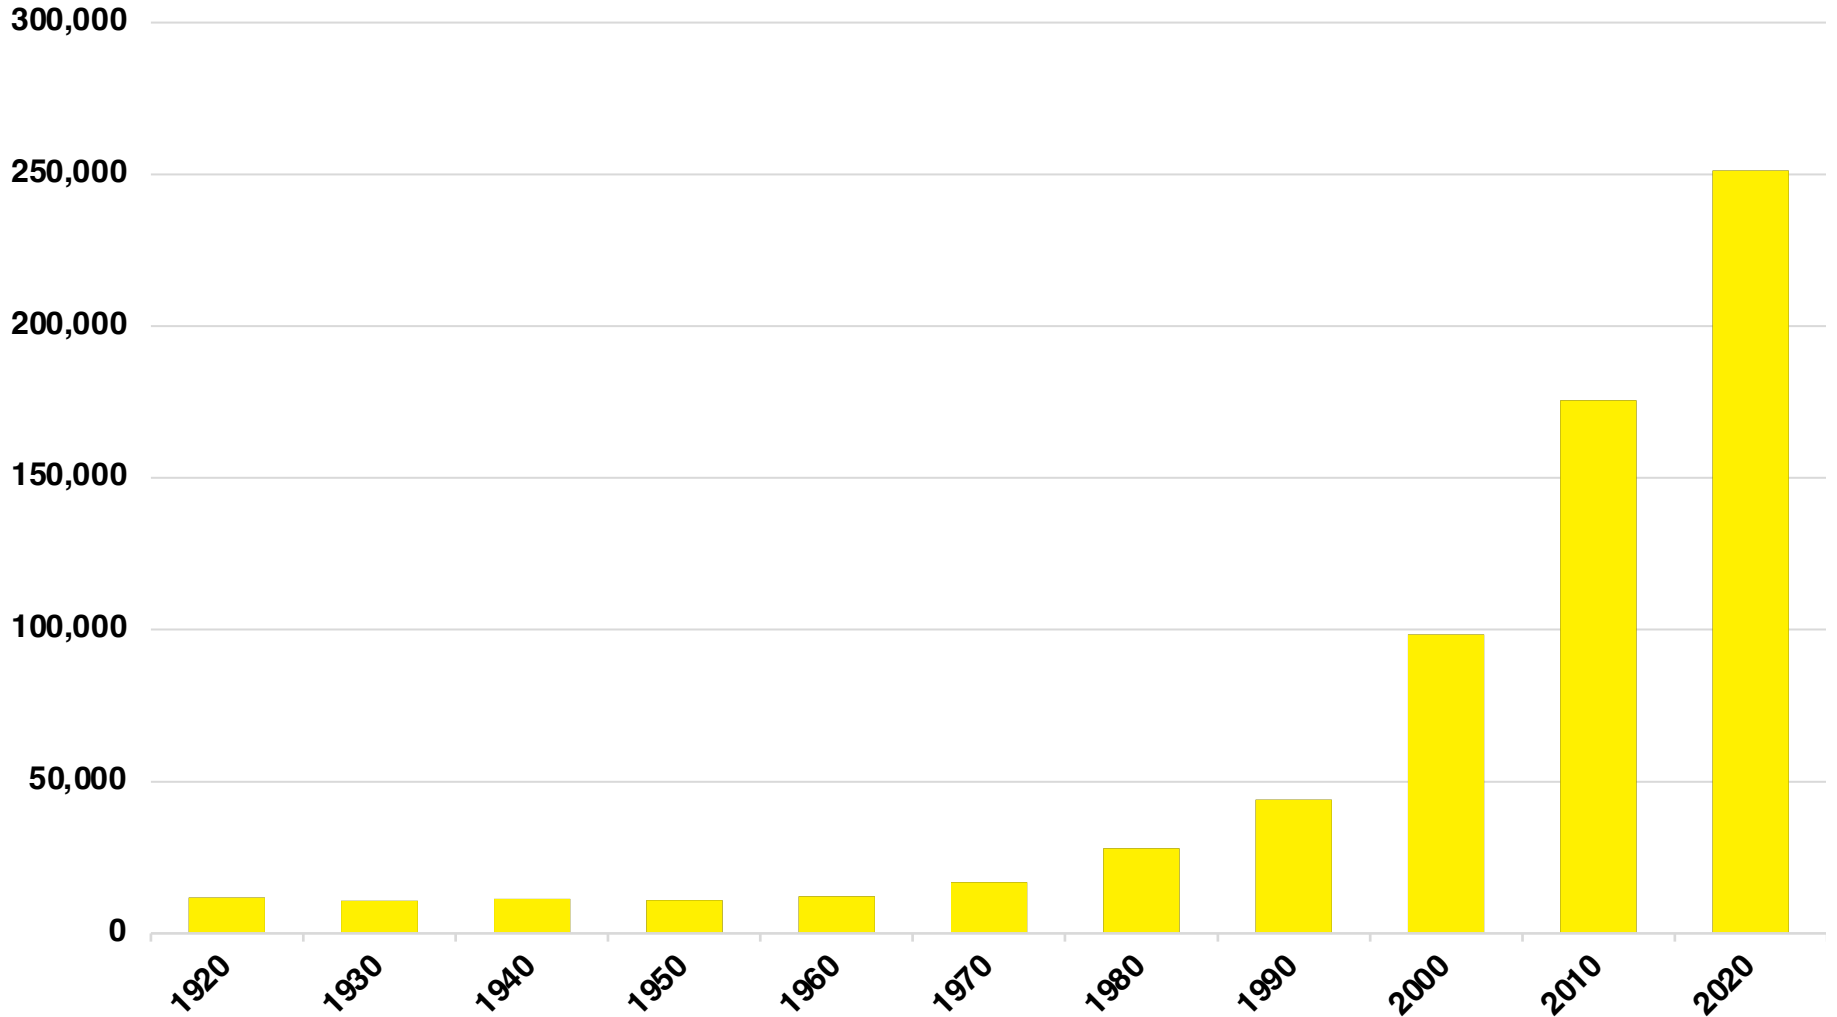

FORSYTH

FORSYTH COUNTY

EMPLOYMENT SNAPSHOT

- 142,589 RESIDENTS CURRENTLY EMPLOYED.
- 2024 UNEMPLOYMENT RATE: 2.8%
- SEP 2025 UNEMPLOYMENT RATE: 2.7%

Employment Trends

Industry Mix

Unemployment Rate Trends

FORSYTH COUNTY

HISTORICAL POPULATION

Source: US Census

FORSYTH COUNTY

2024 POPULATION BY AGE

Source: GA Dept of Public Health

FORSYTH COUNTY

TOTAL VS HISPANIC BIRTHS

FORSYTH COUNTY