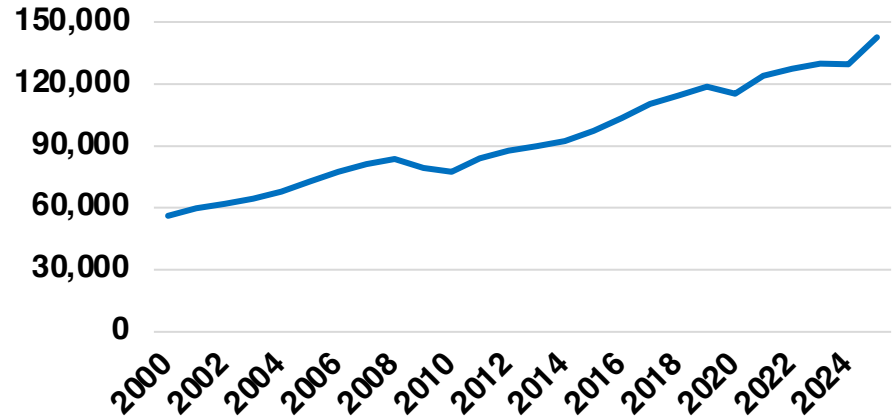

FORSYTH

FORSYTH COUNTY

EMPLOYMENT SNAPSHOT

- 142,589 RESIDENTS CURRENTLY EMPLOYED.
- 2024 UNEMPLOYMENT RATE: 2.8%
- SEP 2025 UNEMPLOYMENT RATE: 2.7%

Employment Trends

Industry Mix

Unemployment Rate Trends

FORSYTH COUNTY