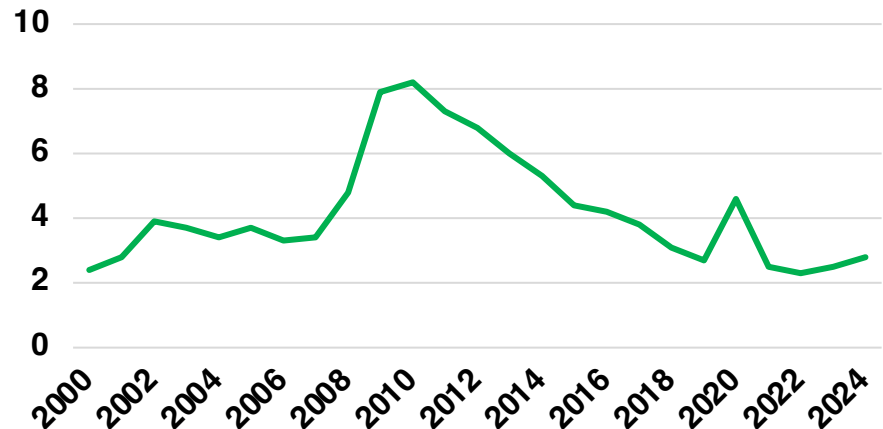

FORSYTH

FORSYTH COUNTY

EMPLOYMENT SNAPSHOT

- 142,589 RESIDENTS CURRENTLY EMPLOYED.
- 2024 UNEMPLOYMENT RATE: 2.8%
- SEP 2025 UNEMPLOYMENT RATE: 2.7%

Employment Trends

Industry Mix

Unemployment Rate Trends

FORSYTH COUNTY