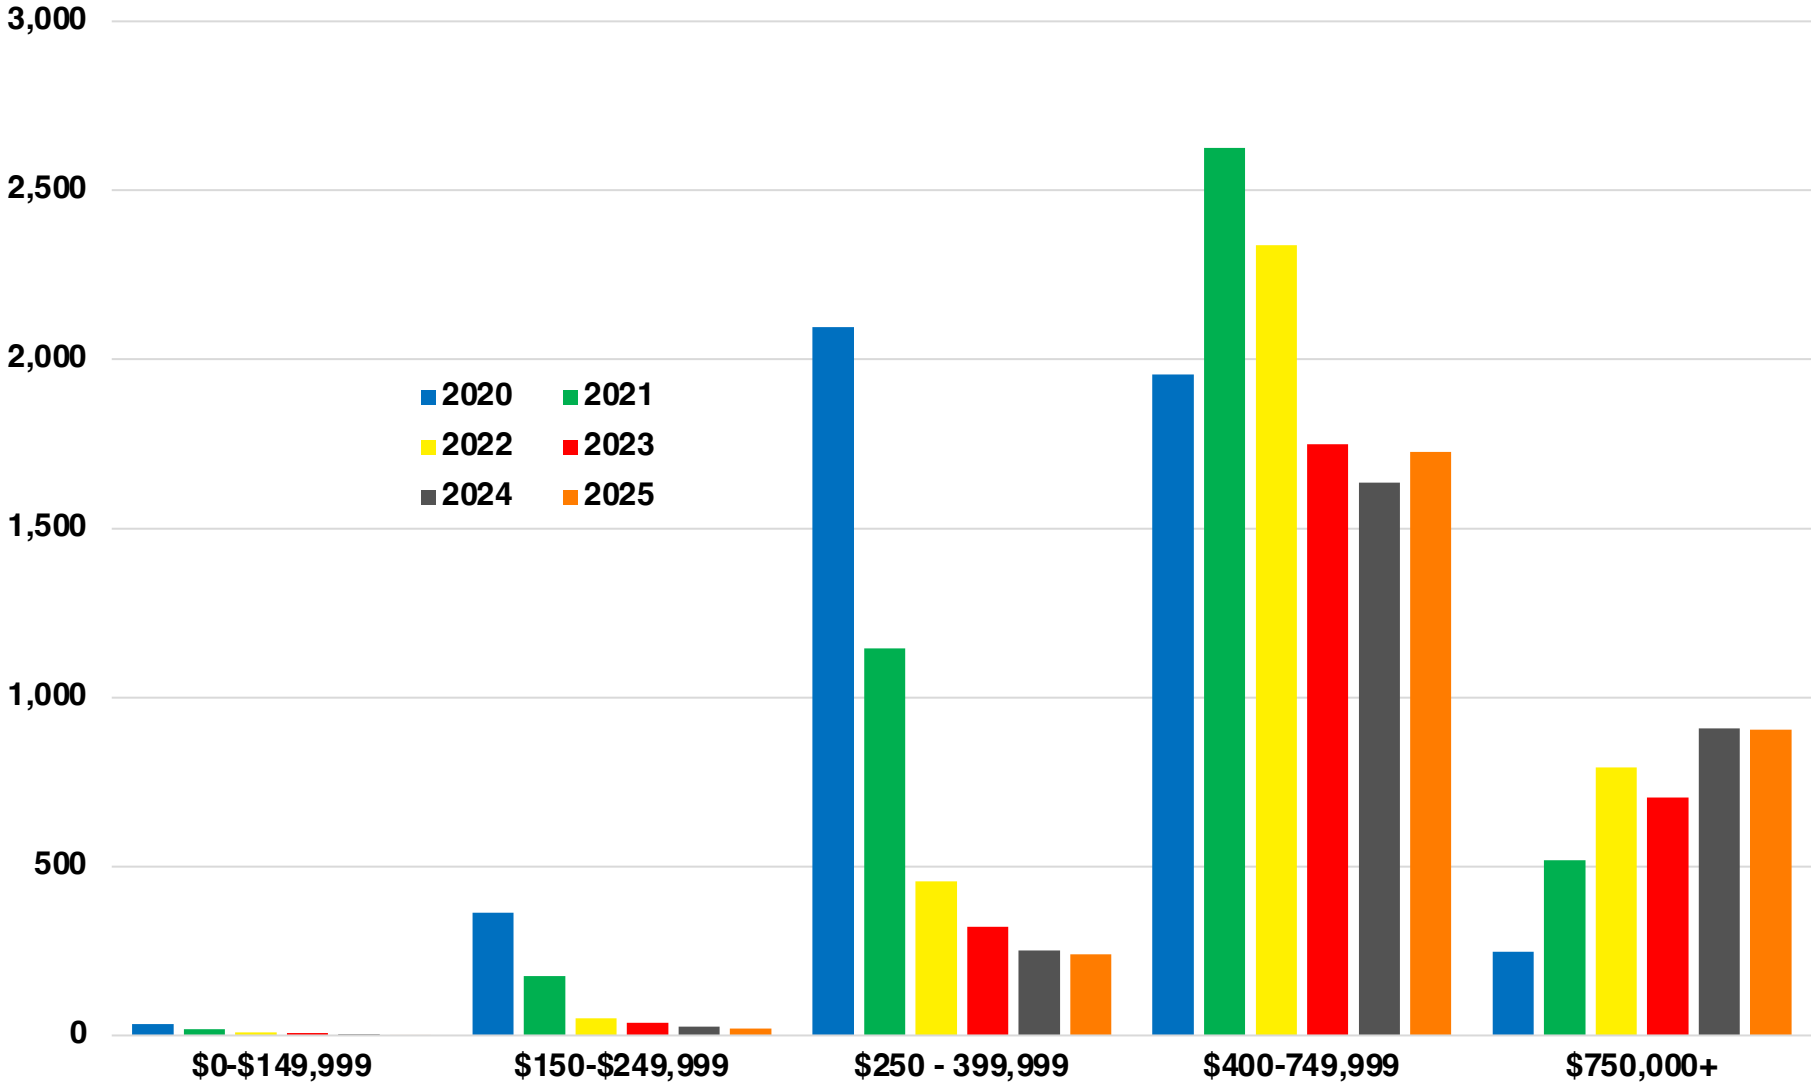

FORSYTH COUNTY

SINGLE FAMILY HOME SALES