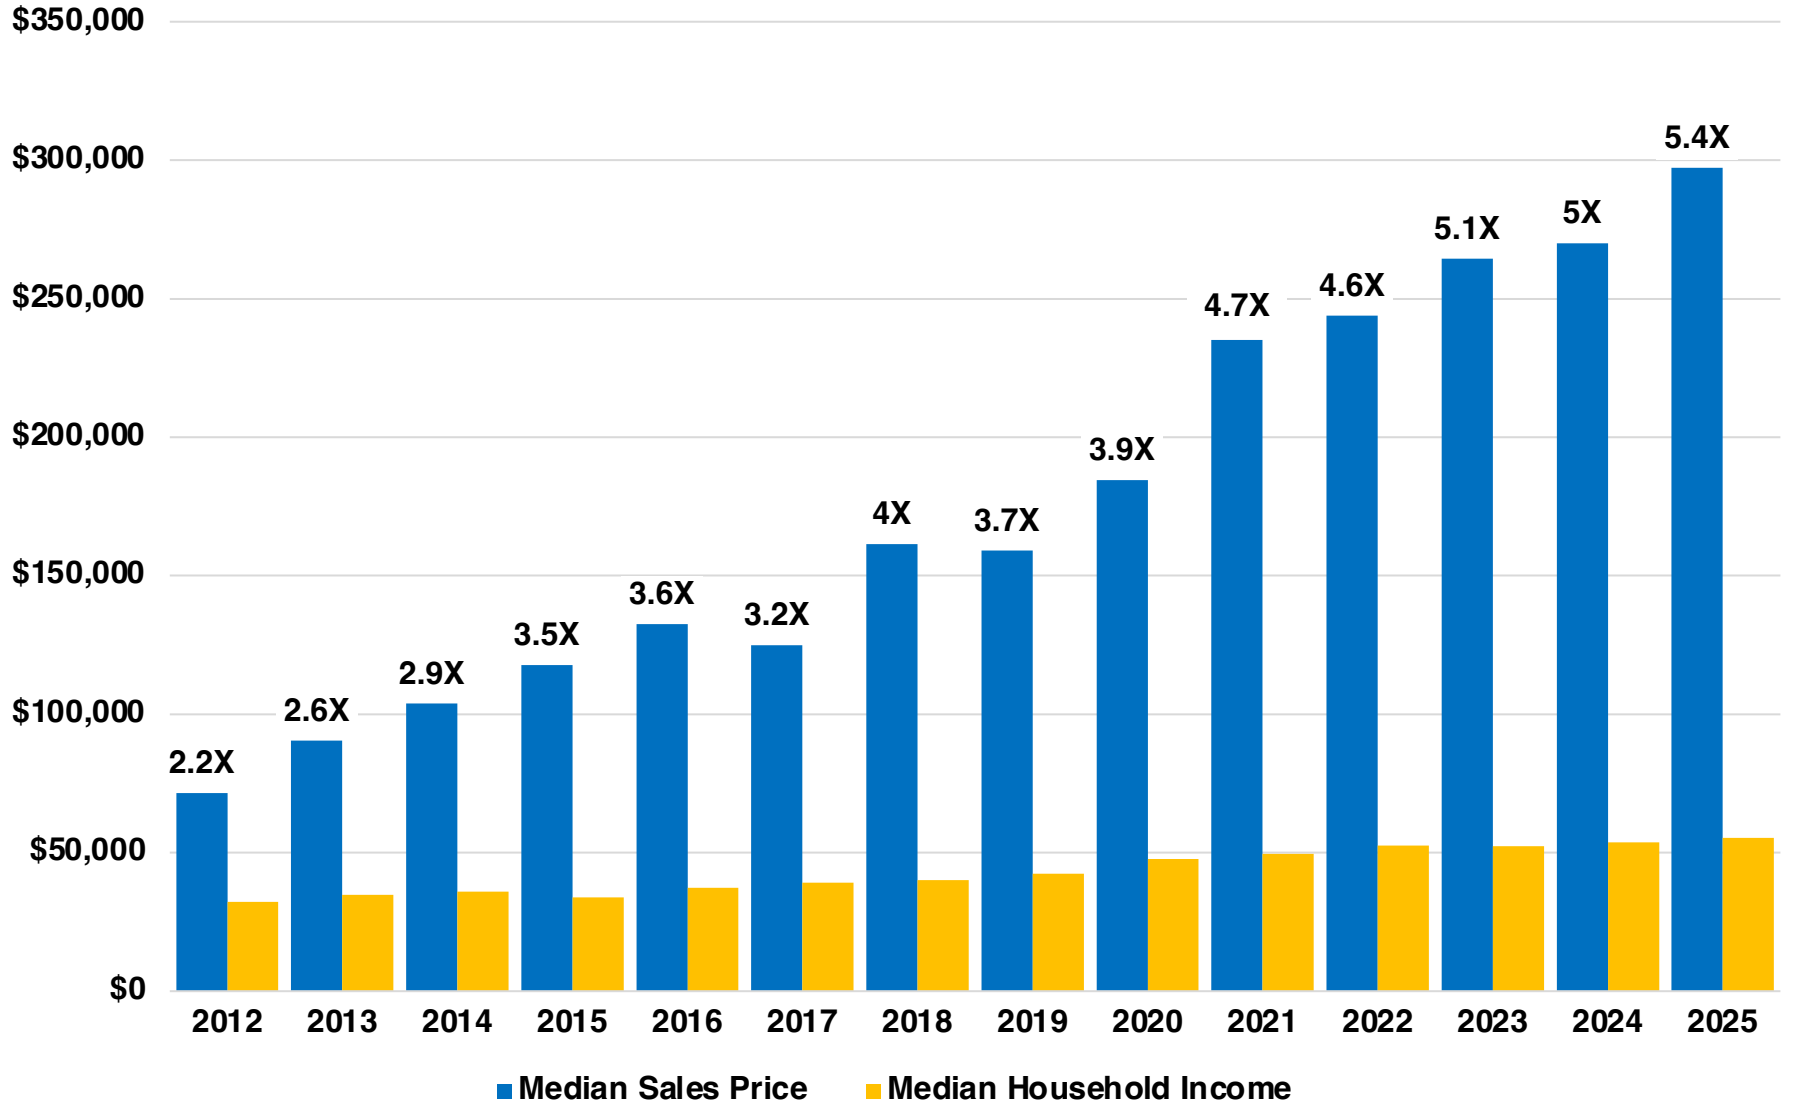

FRANKLIN COUNTY

HOME BUYING DISPARITY