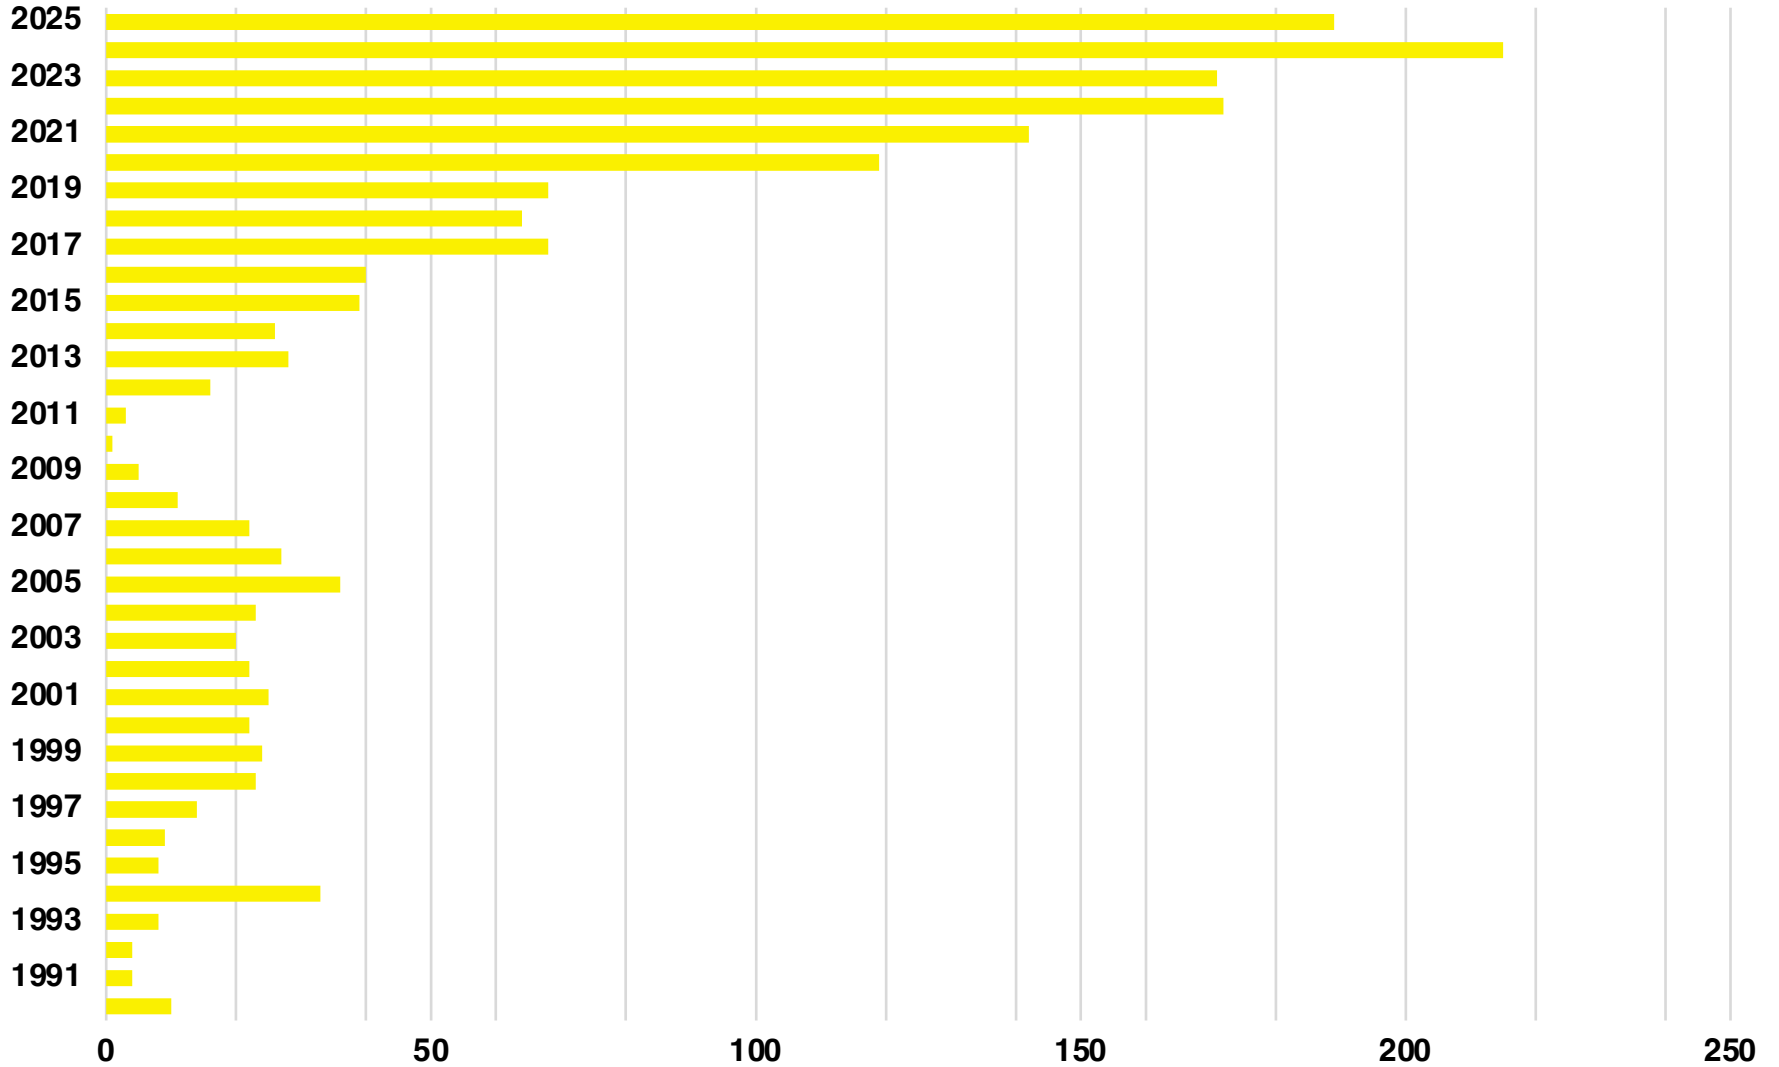

FRANKLIN COUNTY

SINGLE FAMILY BUILDING PERMITS