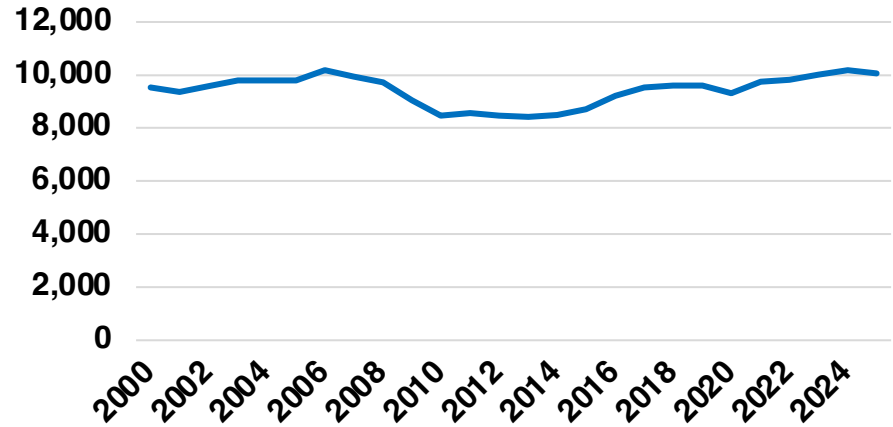

FRANKLIN

FRANKLIN COUNTY

EMPLOYMENT SNAPSHOT

- 10,058 RESIDENTS CURRENTLY EMPLOYED.
- 2024 UNEMPLOYMENT RATE: 3.7%
- SEP 2025 UNEMPLOYMENT RATE: 3.7%

Employment Trends

Industry Mix

Unemployment Rate Trends

FRANKLIN COUNTY

HISTORICAL POPULATION

Source: US Census

FRANKLIN COUNTY

2024 POPULATION BY AGE

Source: GA Dept of Public Health

FRANKLIN COUNTY

TOTAL VS HISPANIC BIRTHS

FRANKLIN COUNTY