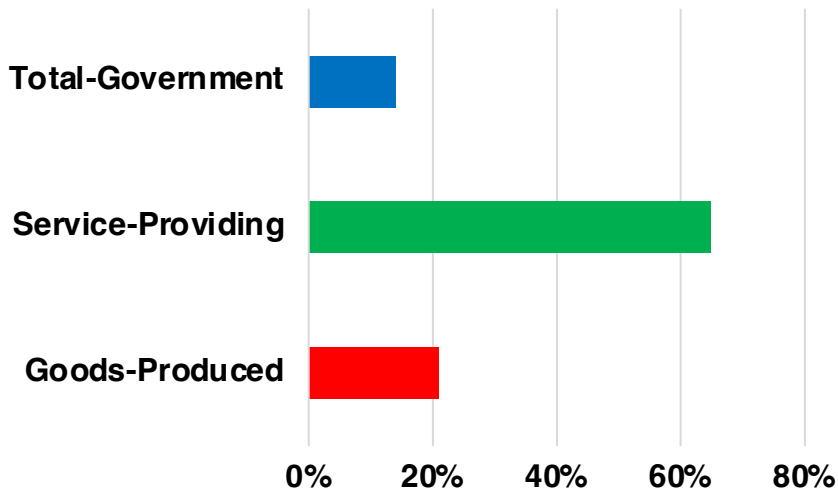

FRANKLIN

FRANKLIN COUNTY

EMPLOYMENT SNAPSHOT

- 10,058 RESIDENTS CURRENTLY EMPLOYED.
- 2024 UNEMPLOYMENT RATE: 3.7%
- SEP 2025 UNEMPLOYMENT RATE: 3.7%

Employment Trends

Industry Mix

Unemployment Rate Trends

FRANKLIN COUNTY

HISTORICAL POPULATION

Source: US Census

FRANKLIN COUNTY

2024 POPULATION BY AGE

Source: GA Dept of Public Health

FRANKLIN COUNTY

TOTAL VS HISPANIC BIRTHS

FRANKLIN COUNTY