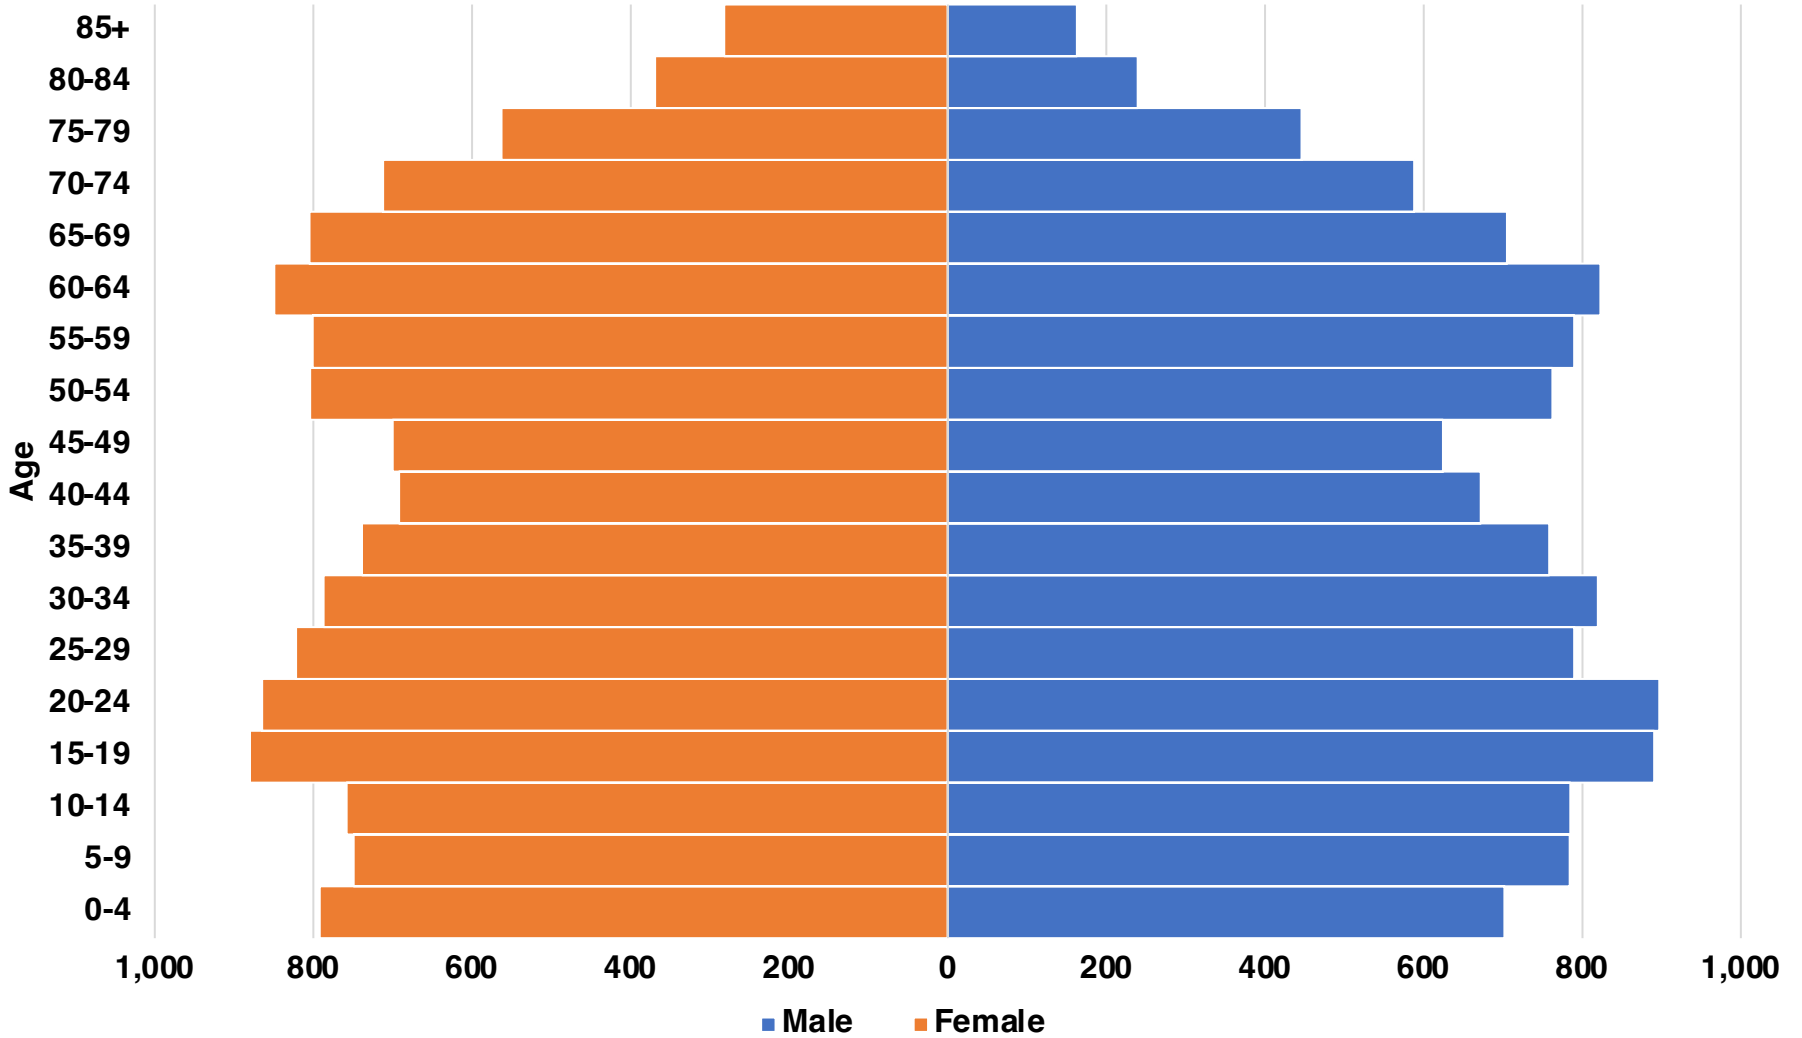

FRANKLIN

FRANKLIN COUNTY

EMPLOYMENT SNAPSHOT

- 10,058 RESIDENTS CURRENTLY EMPLOYED.
- 2024 UNEMPLOYMENT RATE: 3.7%
- SEP 2025 UNEMPLOYMENT RATE: 3.7%

Employment Trends

Industry Mix

Unemployment Rate Trends

FRANKLIN COUNTY

HISTORICAL POPULATION

Source: US Census

FRANKLIN COUNTY

2024 POPULATION BY AGE

Source: GA Dept of Public Health

FRANKLIN COUNTY

TOTAL VS HISPANIC BIRTHS

FRANKLIN COUNTY