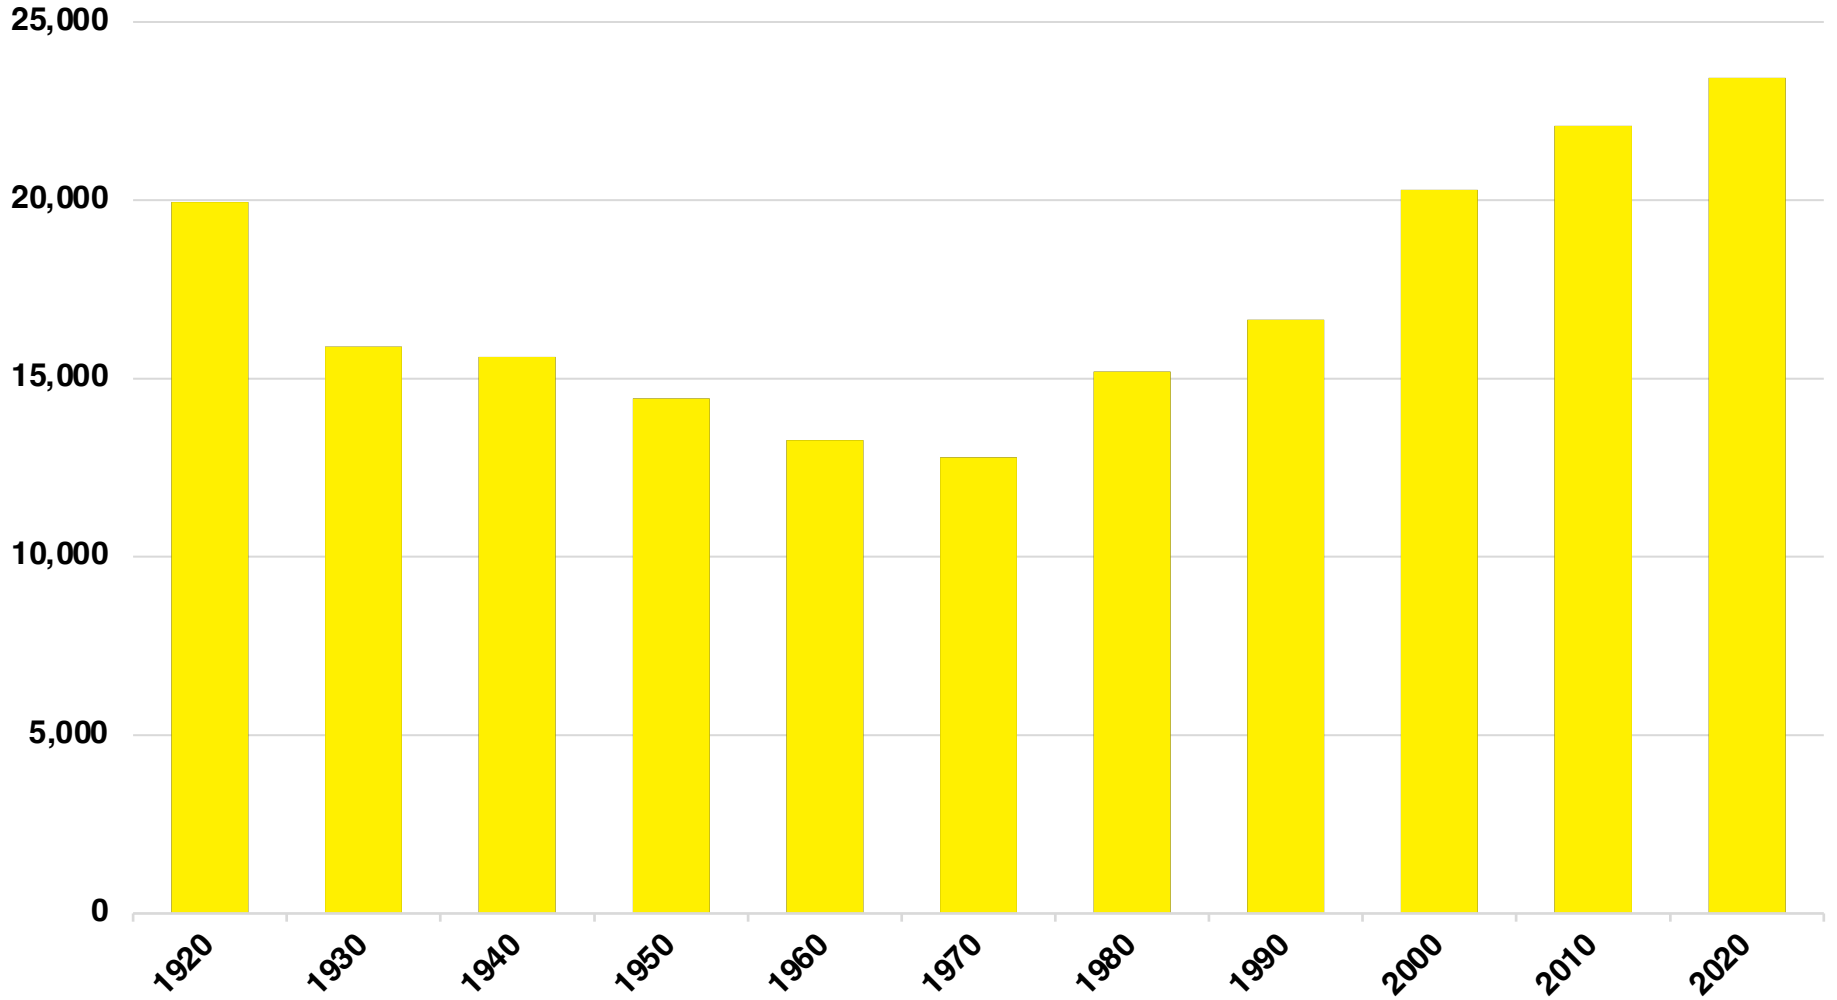

FRANKLIN

FRANKLIN COUNTY

EMPLOYMENT SNAPSHOT

- 10,058 RESIDENTS CURRENTLY EMPLOYED.
- 2024 UNEMPLOYMENT RATE: 3.7%
- SEP 2025 UNEMPLOYMENT RATE: 3.7%

Employment Trends

Industry Mix

Unemployment Rate Trends

FRANKLIN COUNTY

HISTORICAL POPULATION

Source: US Census

FRANKLIN COUNTY

2024 POPULATION BY AGE

Source: GA Dept of Public Health

FRANKLIN COUNTY

TOTAL VS HISPANIC BIRTHS

FRANKLIN COUNTY