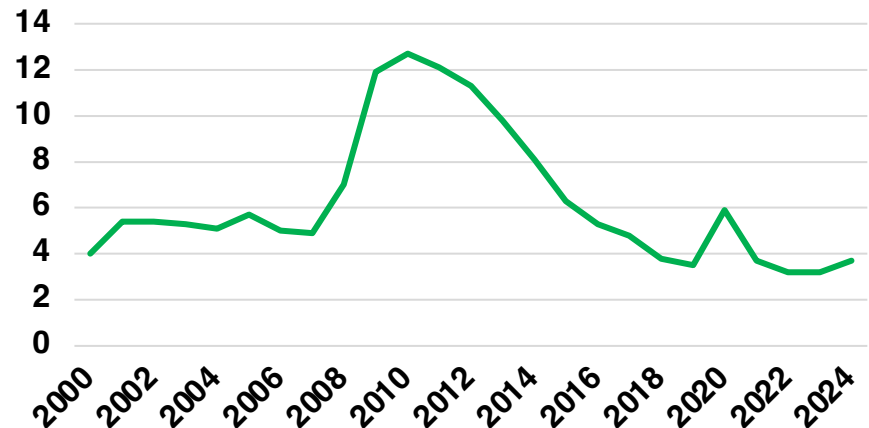

FRANKLIN

FRANKLIN COUNTY

EMPLOYMENT SNAPSHOT

- 10,058 RESIDENTS CURRENTLY EMPLOYED.
- 2024 UNEMPLOYMENT RATE: 3.7%
- SEP 2025 UNEMPLOYMENT RATE: 3.7%

Employment Trends

Industry Mix

Unemployment Rate Trends

FRANKLIN COUNTY

HISTORICAL POPULATION

Source: US Census

FRANKLIN COUNTY

2024 POPULATION BY AGE

Source: GA Dept of Public Health

FRANKLIN COUNTY

TOTAL VS HISPANIC BIRTHS

FRANKLIN COUNTY