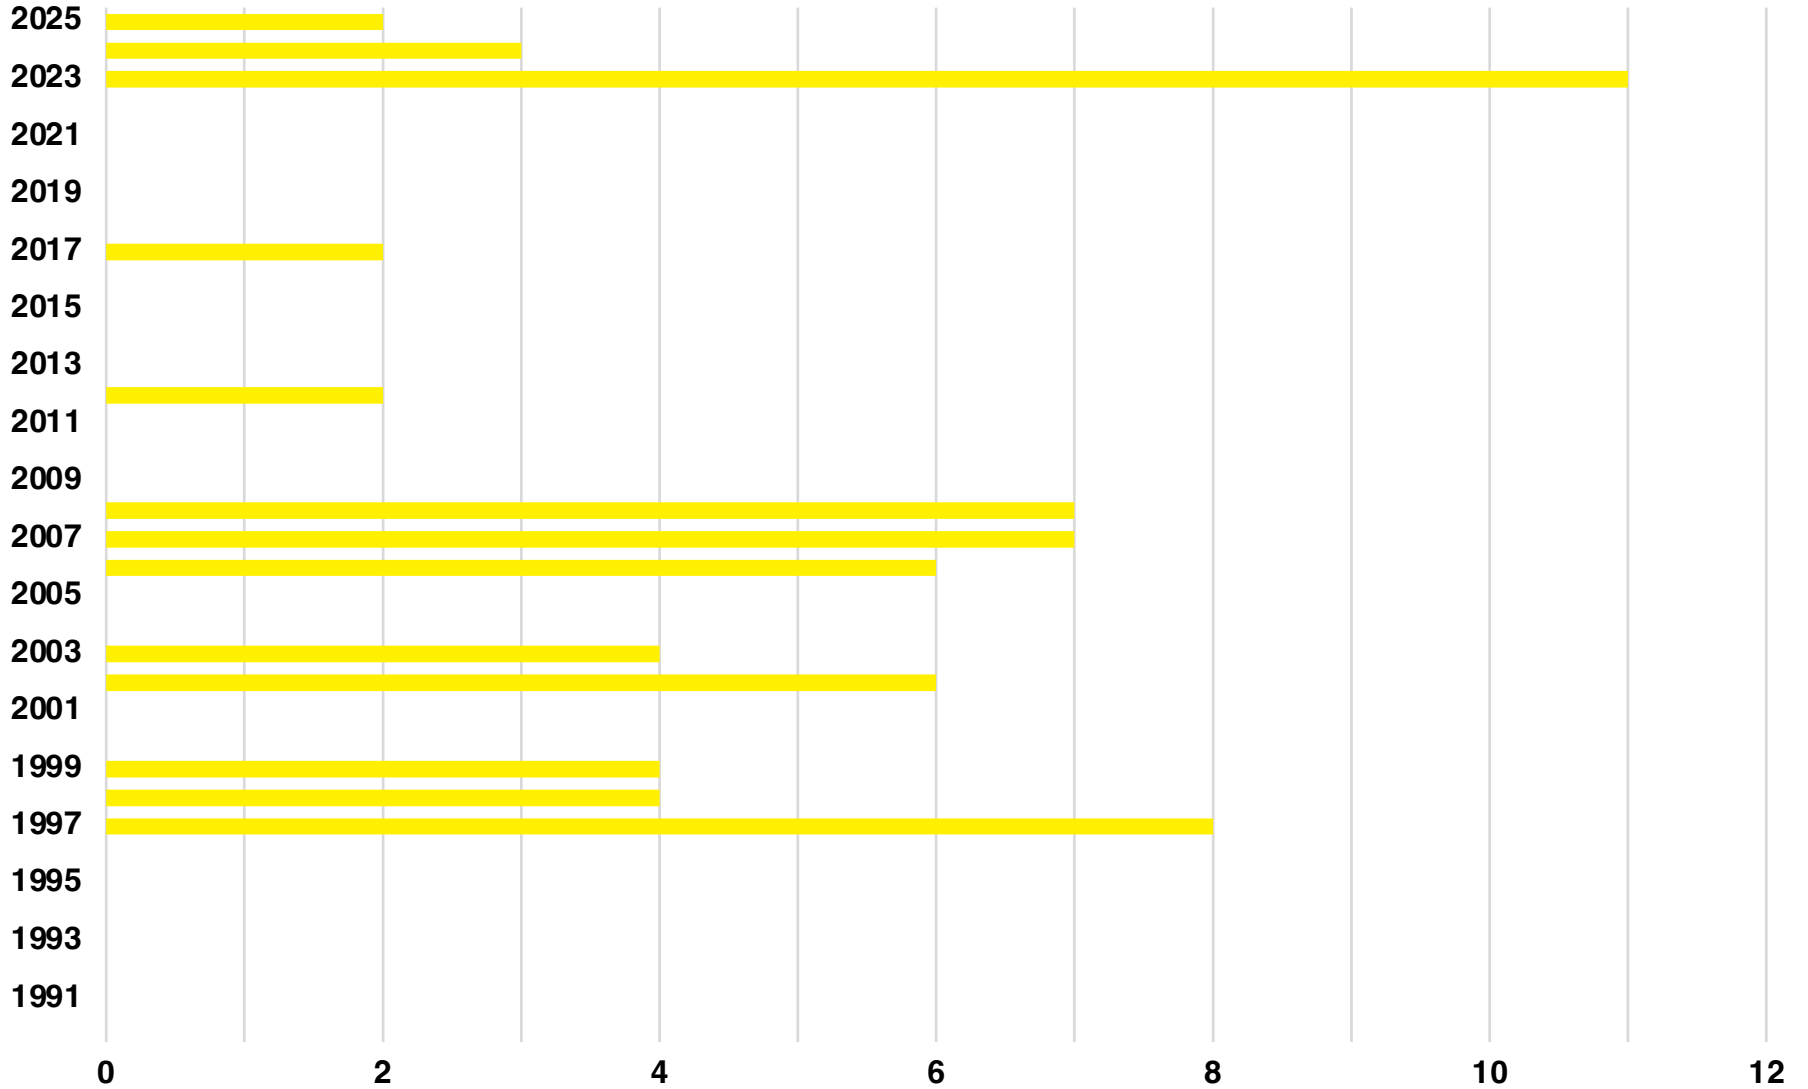

FRANKLIN COUNTY

SINGLE FAMILY BUILDING PERMITS

FRANKLIN COUNTY

MULTI-FAMILY BUILDING PERMITS

FRANKLIN COUNTY

ZONED ACREAGE

2024