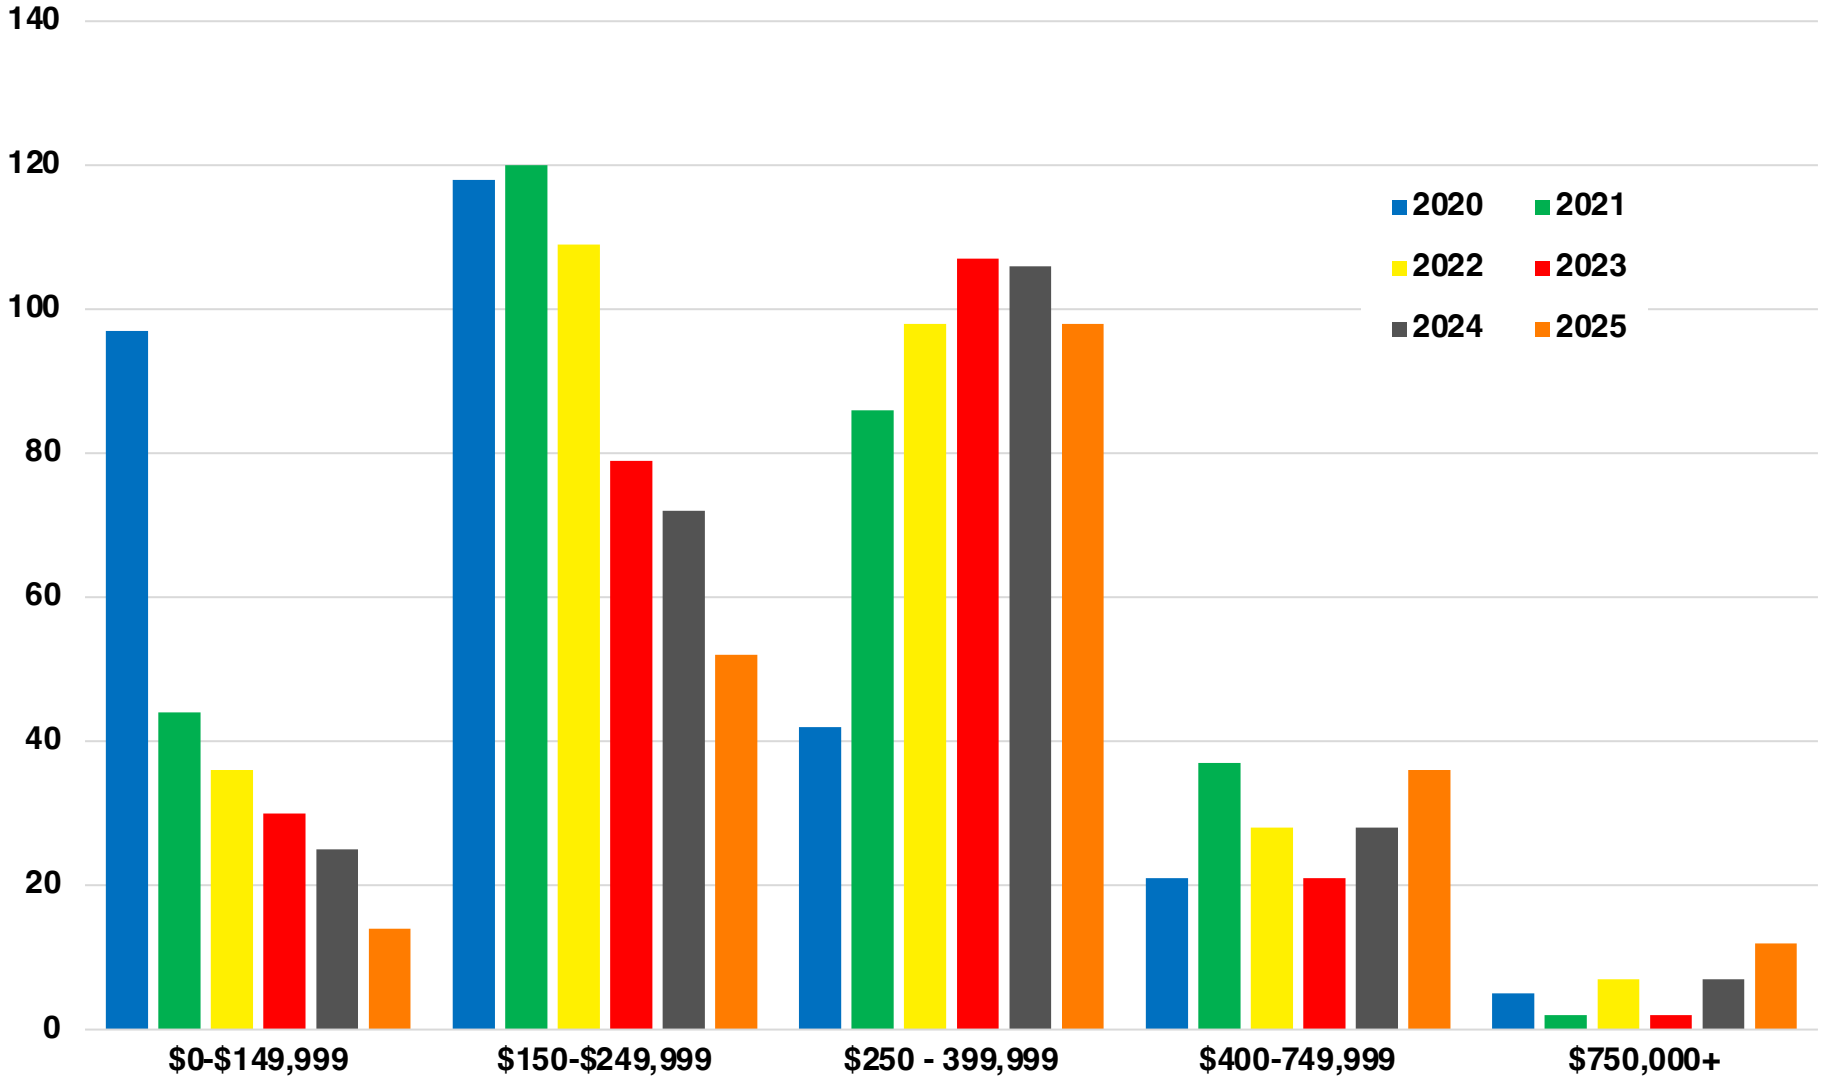

FRANKLIN COUNTY

SINGLE FAMILY HOME SALES