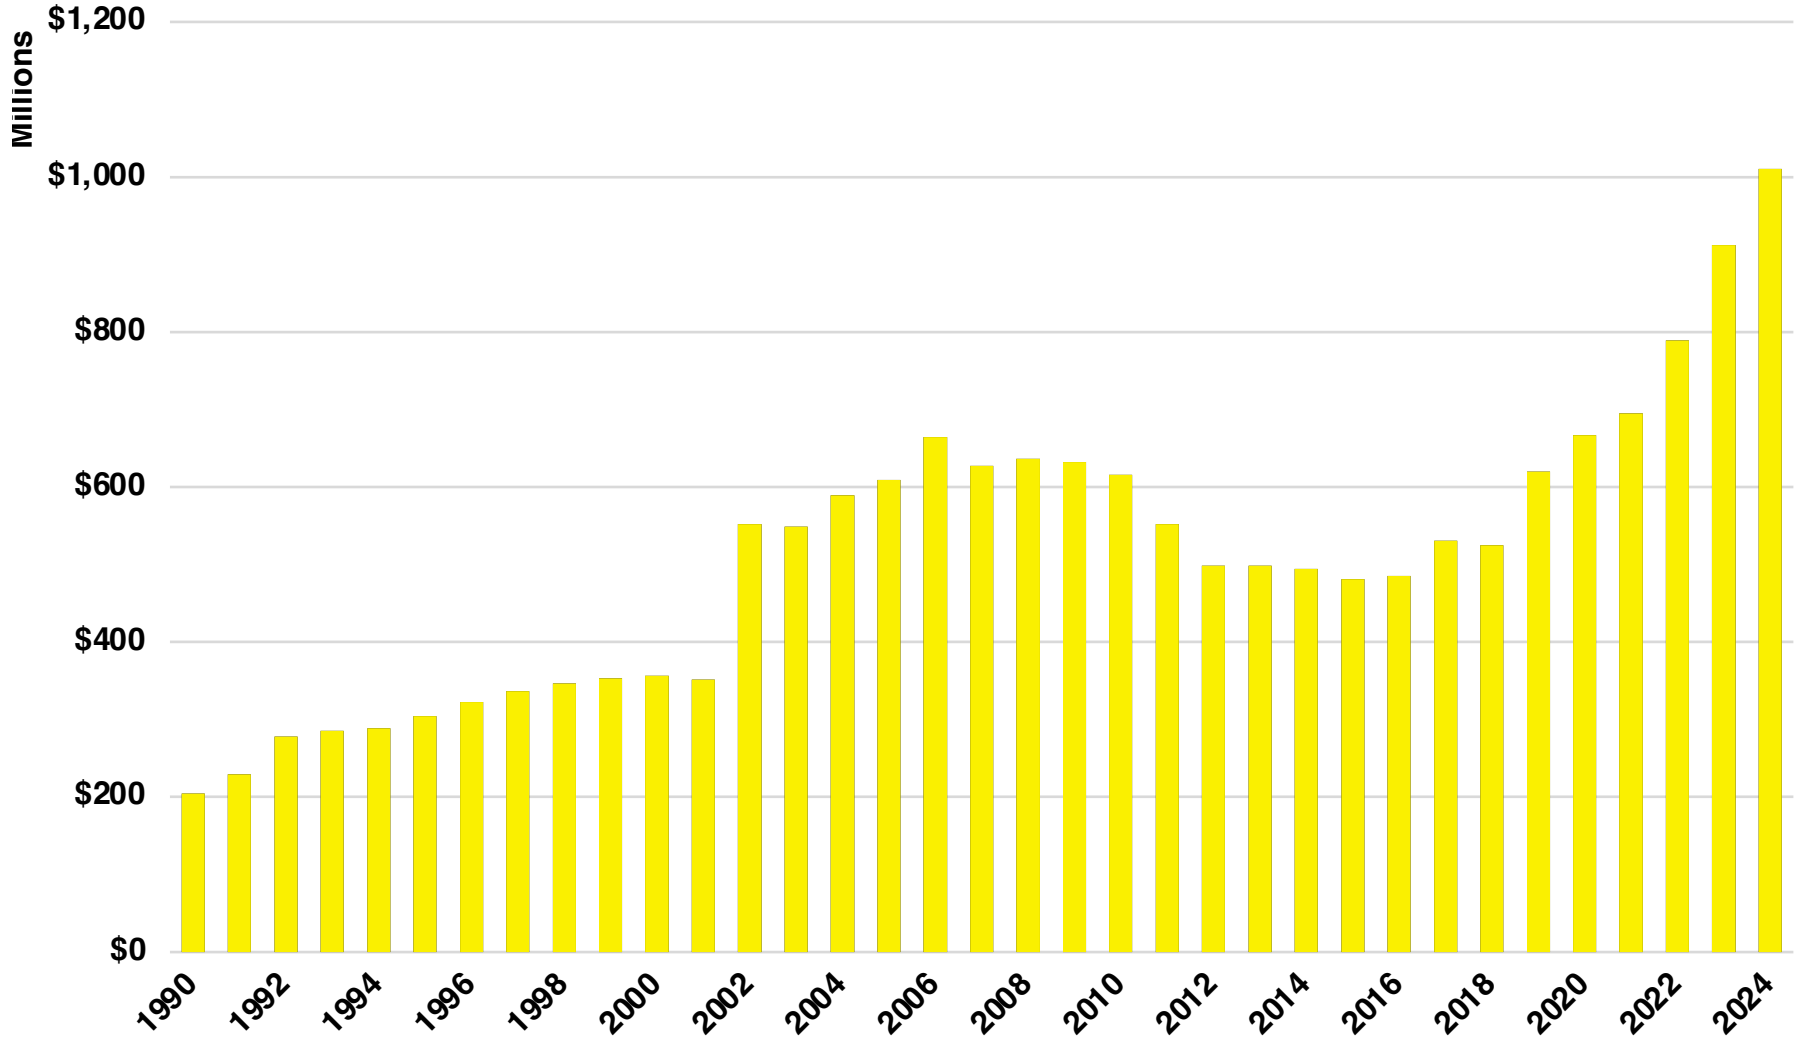

FRANKLIN COUNTY

TAX DIGEST 40% ASSESSED VALUE