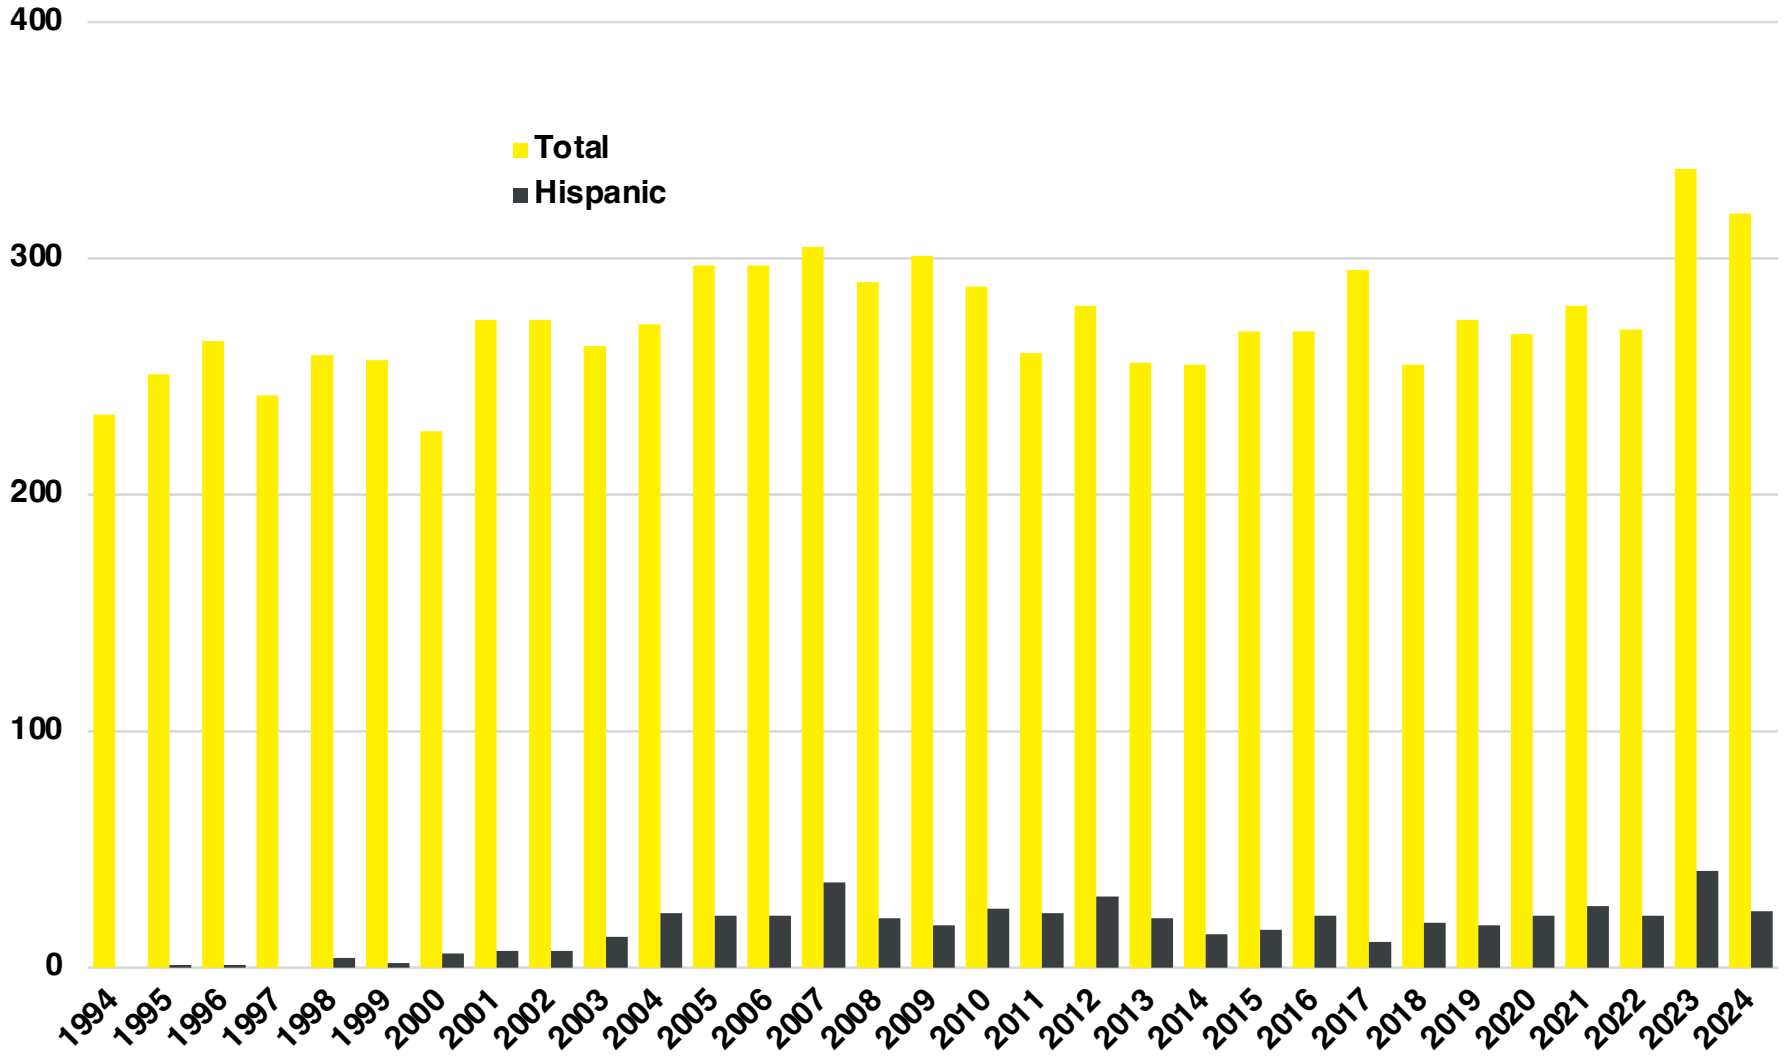

FRANKLIN

FRANKLIN COUNTY

EMPLOYMENT SNAPSHOT

- 10,058 RESIDENTS CURRENTLY EMPLOYED.
- 2024 UNEMPLOYMENT RATE: 3.7%
- SEP 2025 UNEMPLOYMENT RATE: 3.7%

Employment Trends

Industry Mix

Unemployment Rate Trends

FRANKLIN COUNTY

HISTORICAL POPULATION

Source: US Census

FRANKLIN COUNTY

2024 POPULATION BY AGE

Source: GA Dept of Public Health

FRANKLIN COUNTY

TOTAL VS HISPANIC BIRTHS

FRANKLIN COUNTY