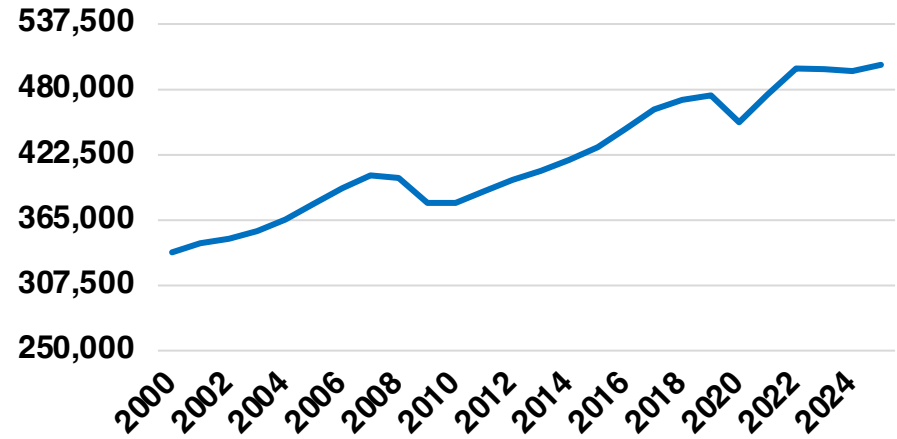

## EMPLOYMENT SNAPSHOT

- 501,589 RESIDENTS CURRENTLY EMPLOYED.
- 2024 UNEMPLOYMENT RATE: 3.2%
- SEP 2025 UNEMPLOYMENT RATE: 3.2%

**Employment Trends**

**Industry Mix**

**Unemployment Rate Trends**