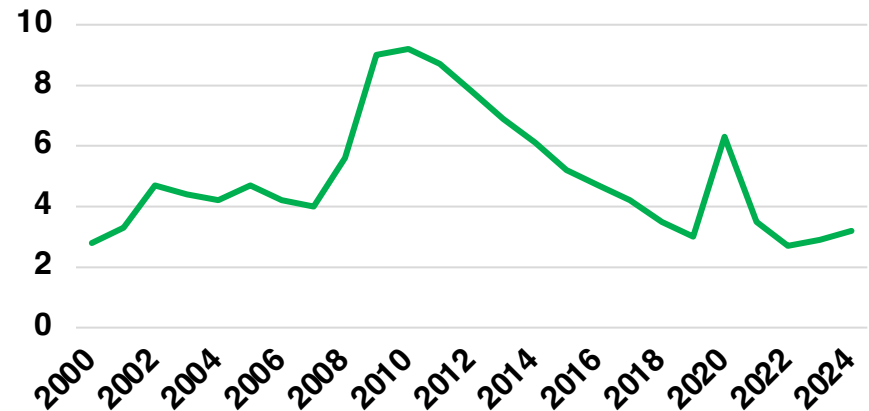

## EMPLOYMENT SNAPSHOT

- 501,589 RESIDENTS CURRENTLY EMPLOYED.
- 2024 UNEMPLOYMENT RATE: 3.2%
- SEP 2025 UNEMPLOYMENT RATE: 3.2%

**Employment Trends**

**Industry Mix**

**Unemployment Rate Trends**