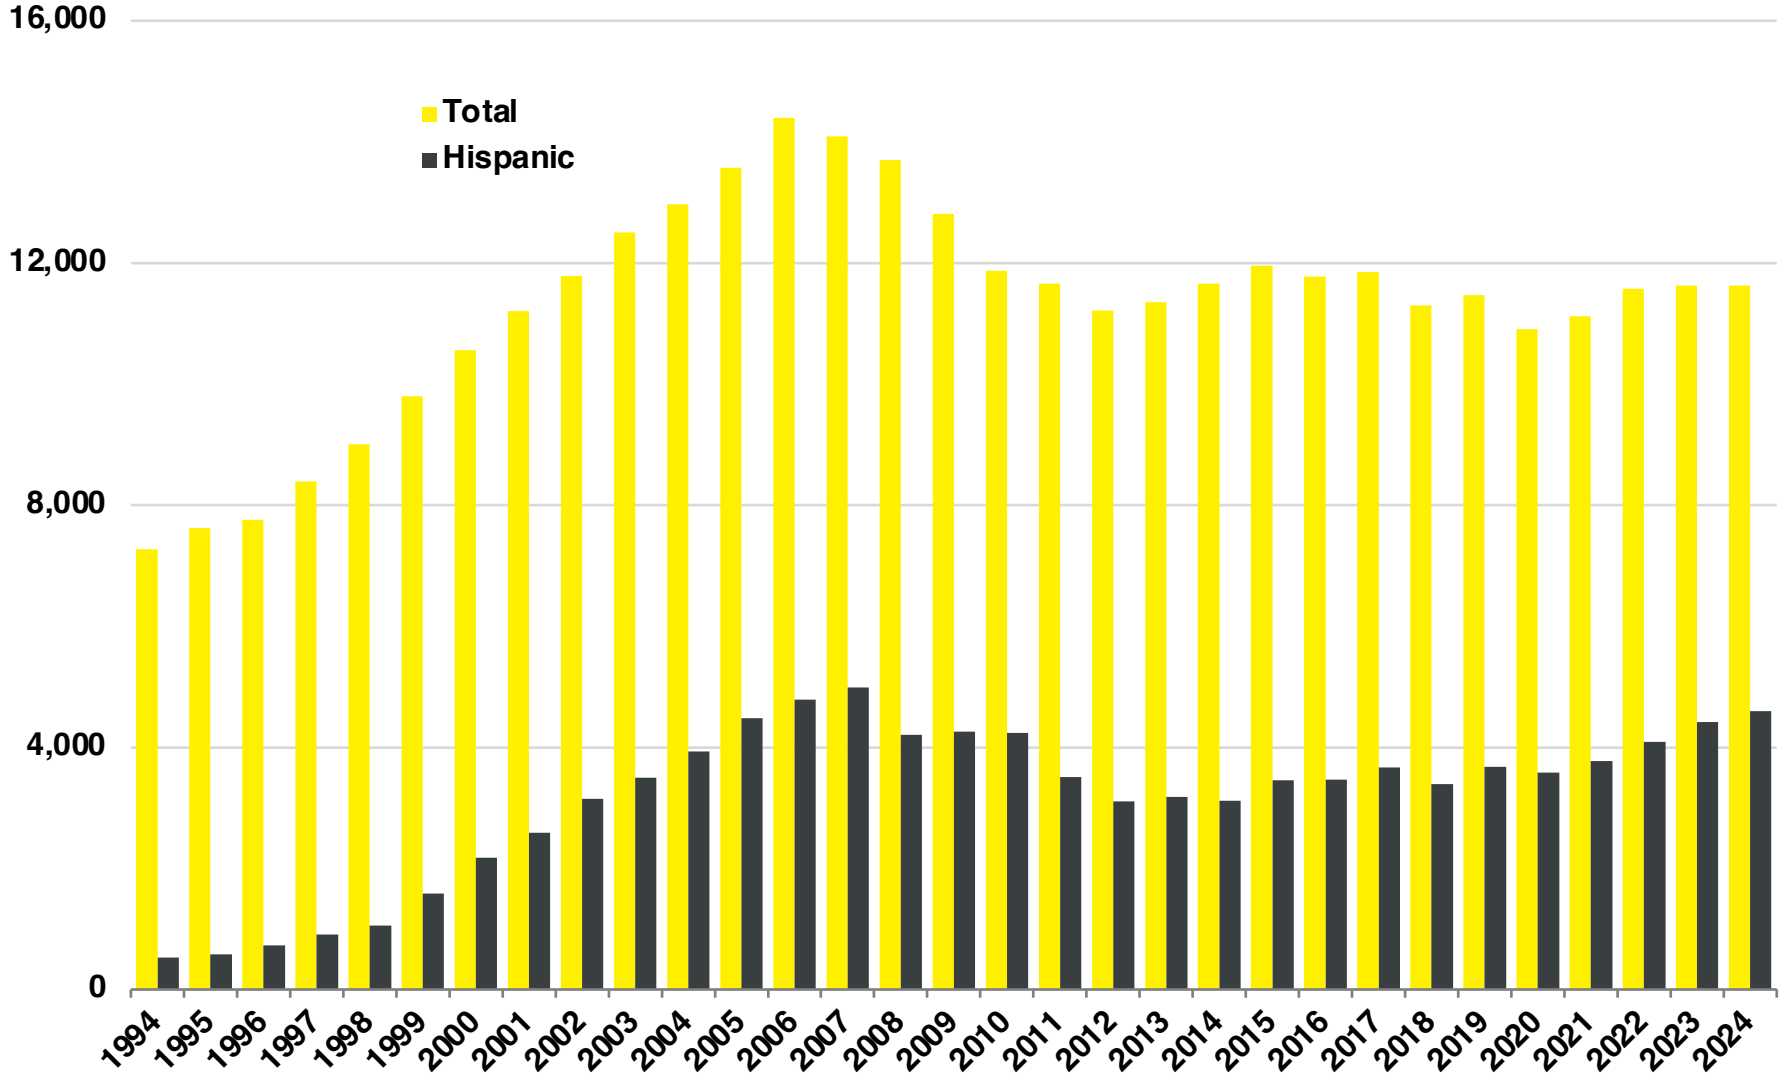

GWINNETT COUNTY

TOTAL VS HISPANIC BIRTHS