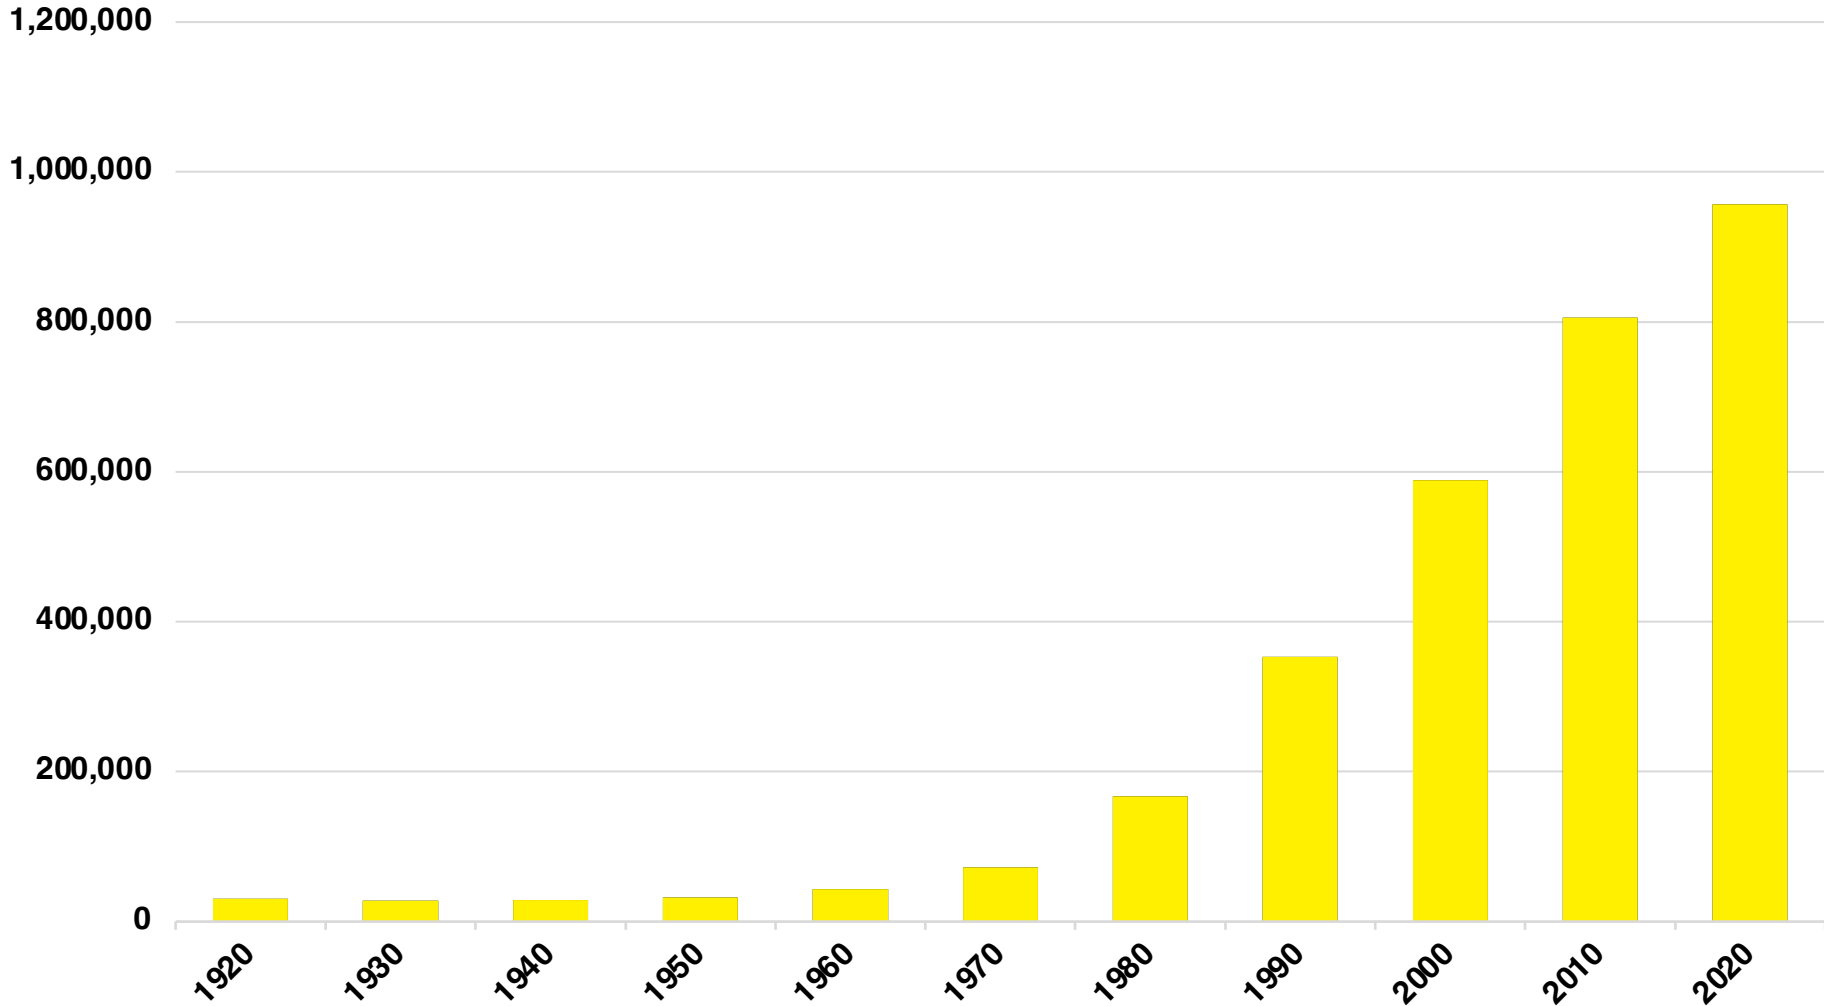

## EMPLOYMENT SNAPSHOT

- 501,589 RESIDENTS CURRENTLY EMPLOYED.
- 2024 UNEMPLOYMENT RATE: 3.2%
- SEP 2025 UNEMPLOYMENT RATE: 3.2%

**Employment Trends**

**Industry Mix**

**Unemployment Rate Trends**

## HISTORICAL POPULATION

Source: US Census