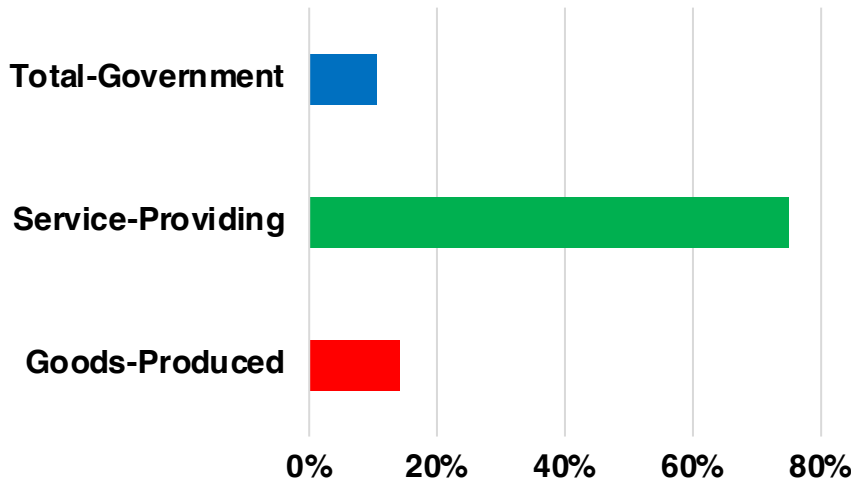

# GWINNETT COUNTY

## EMPLOYMENT SNAPSHOT

- 501,589 RESIDENTS CURRENTLY EMPLOYED.
- 2024 UNEMPLOYMENT RATE: 3.2%
- SEP 2025 UNEMPLOYMENT RATE: 3.2%

**Employment Trends**

**Industry Mix**

**Unemployment Rate Trends**