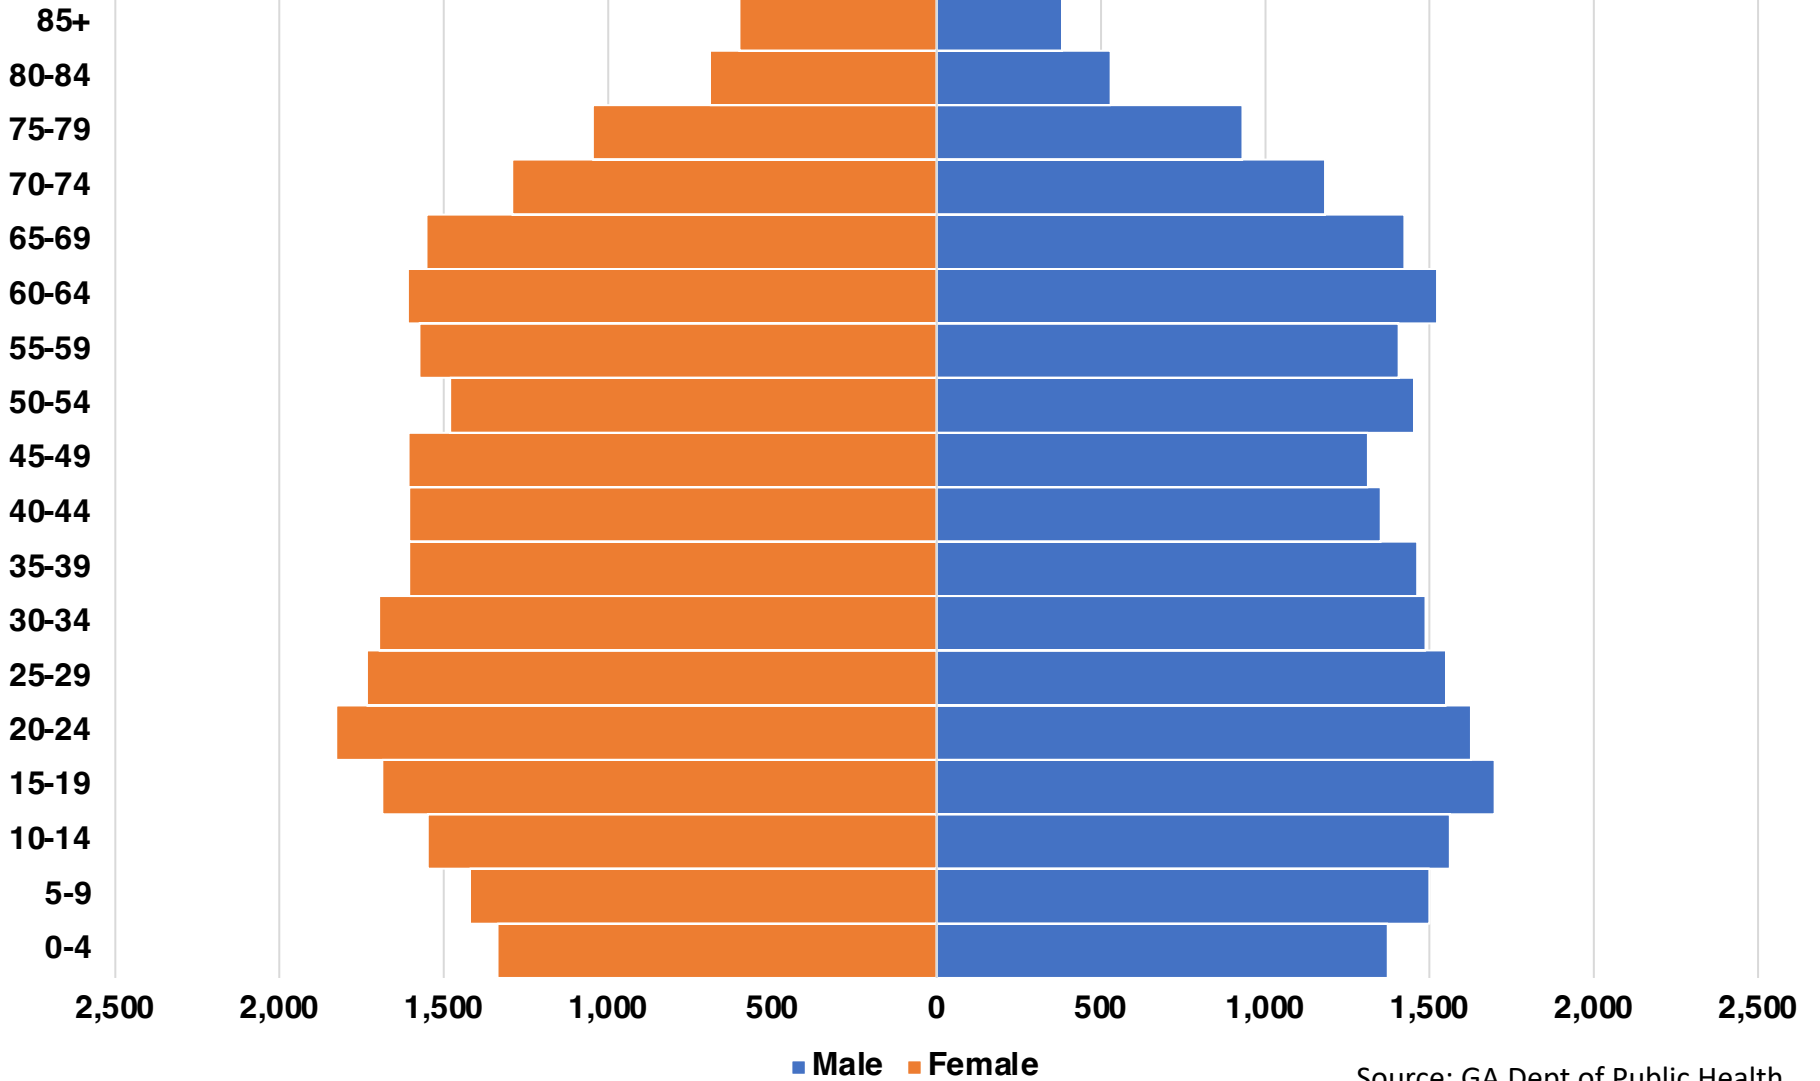

HABERSHAM COUNTY

HISTORICAL POPULATION

Source: US Census

HABERSHAM COUNTY

2024 POPULATION BY AGE

Source: GA Dept of Public Health

HABERSHAM COUNTY

TOTAL VS HISPANIC BIRTHS