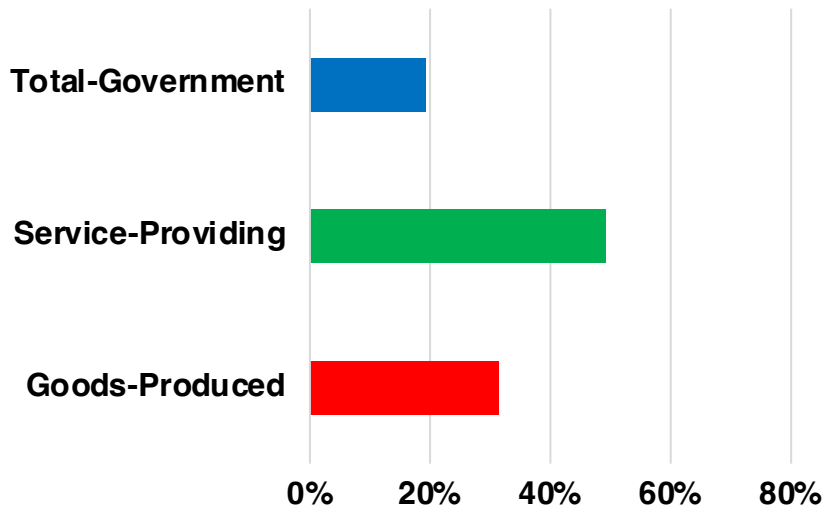

HABERSHAM

HABERSHAM COUNTY

EMPLOYMENT SNAPSHOT

- 22,290 RESIDENTS CURRENTLY EMPLOYED.
- 2024 UNEMPLOYMENT RATE: 3.2%
- SEP 2025 UNEMPLOYMENT RATE: 2.8%

Employment Trends

Industry Mix

Unemployment Rate Trends