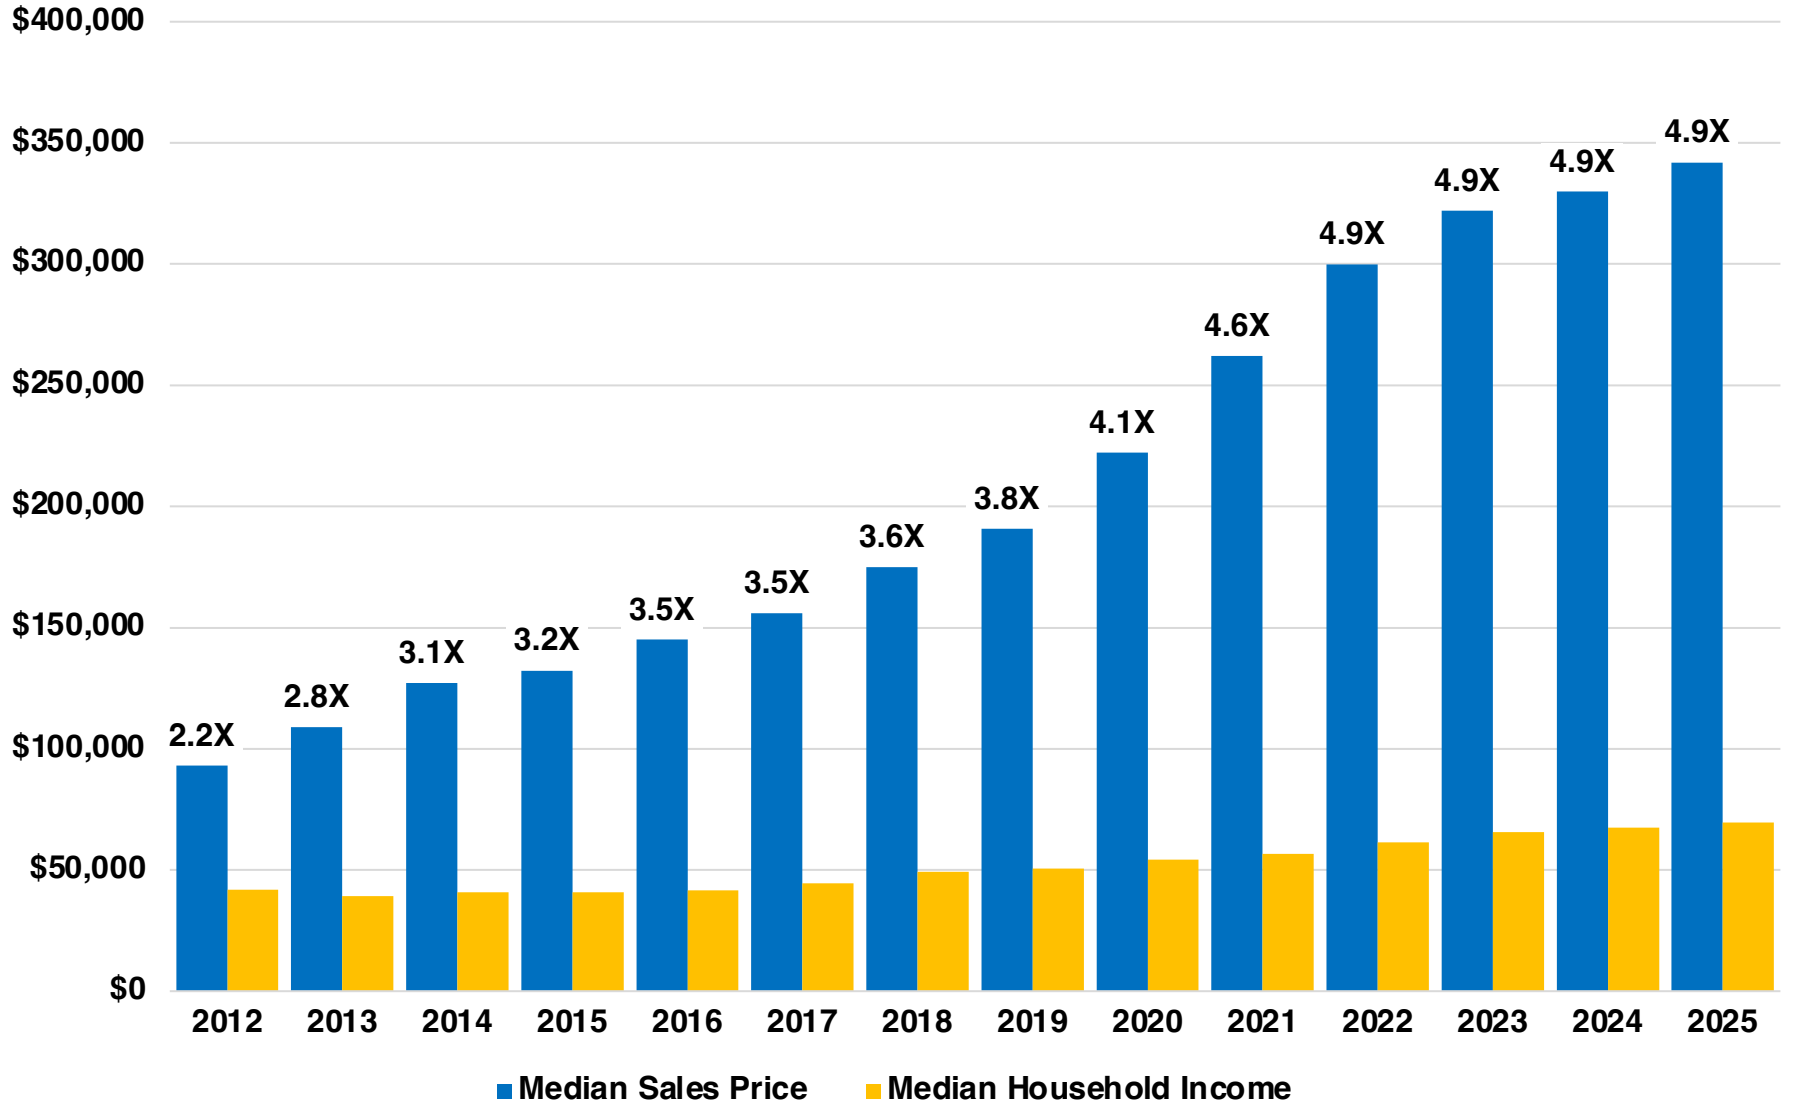

HABERSHAM COUNTY

HOME BUYING DISPARITY