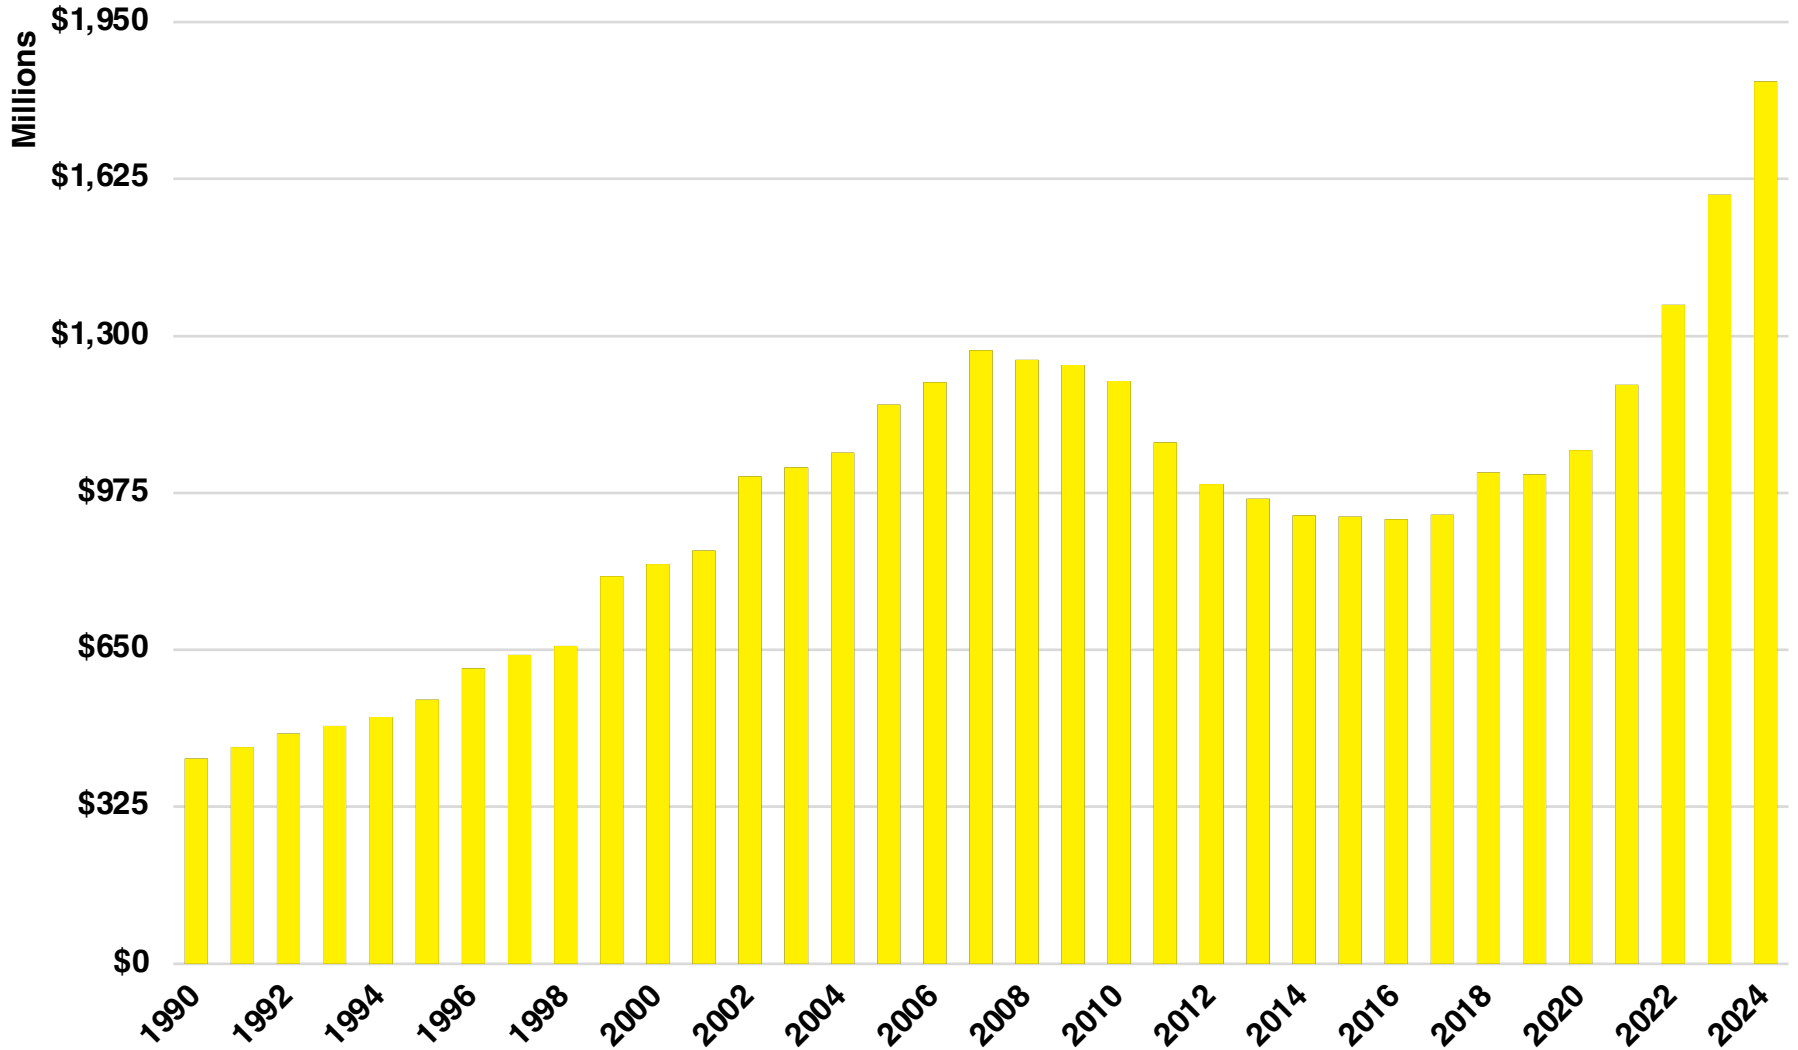

HABERSHAM COUNTY

TAX DIGEST 40% ASSESSED VALUE

Source: GA Dept of Revenue Consolidated Tax Digest