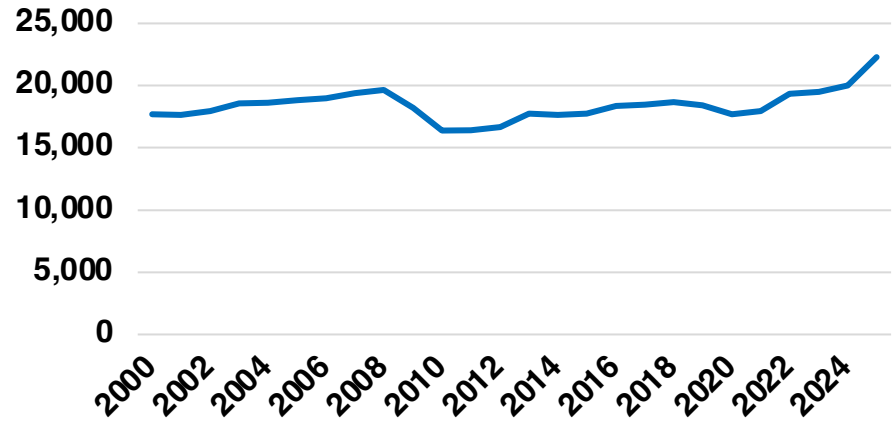

HABERSHAM

HABERSHAM COUNTY

EMPLOYMENT SNAPSHOT

- 22,290 RESIDENTS CURRENTLY EMPLOYED.
- 2024 UNEMPLOYMENT RATE: 3.2%
- SEP 2025 UNEMPLOYMENT RATE: 2.8%

Employment Trends

Industry Mix

Unemployment Rate Trends