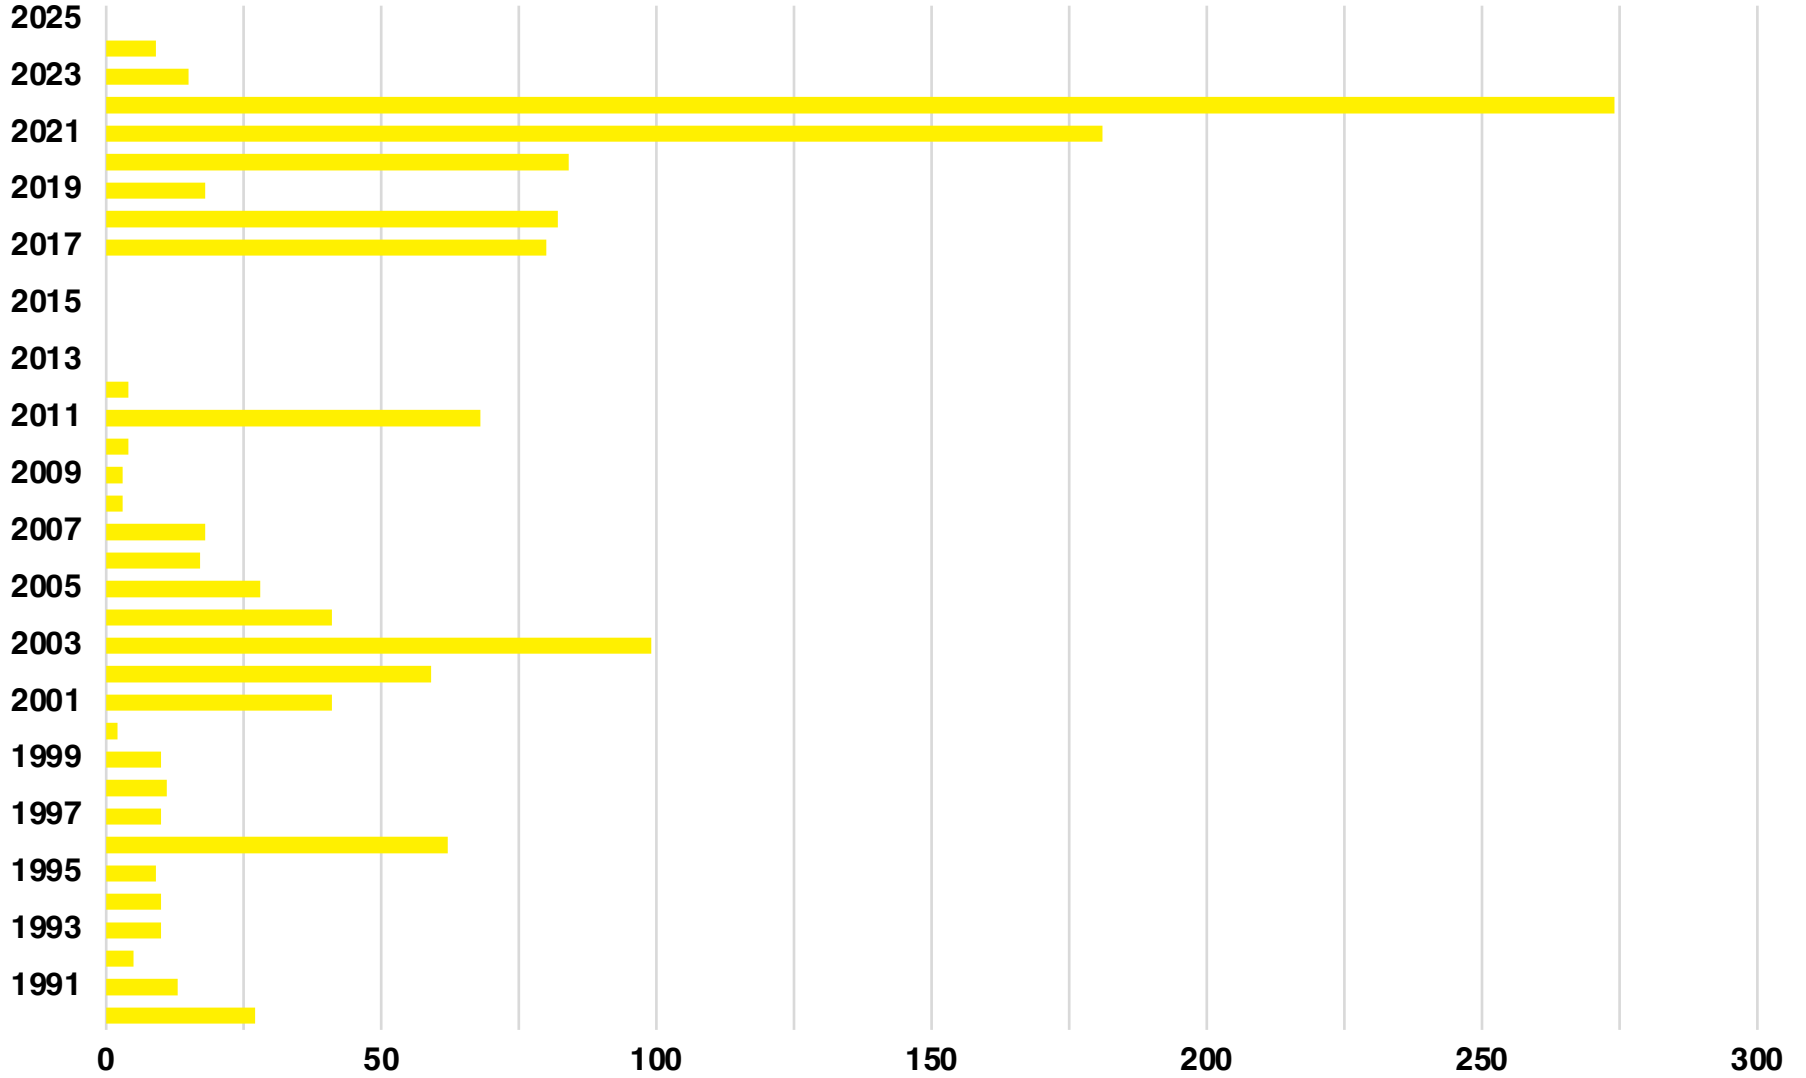

HABERSHAM COUNTY

MULTI FAMILY BUILDING PERMITS