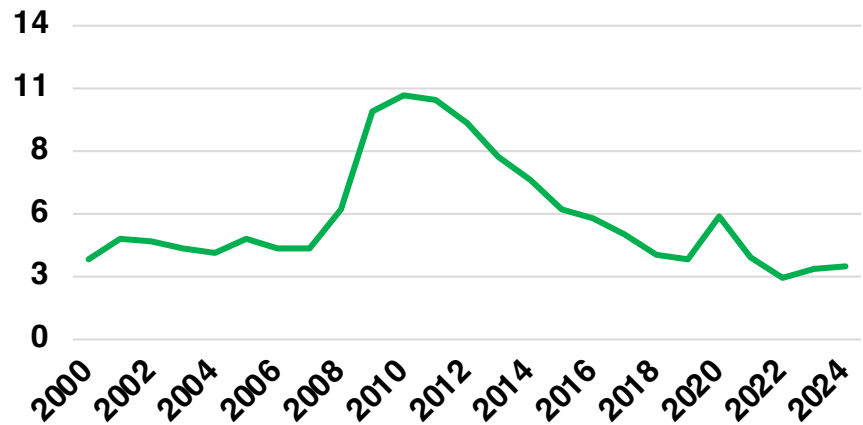

HABERSHAM

HABERSHAM COUNTY

EMPLOYMENT SNAPSHOT

- 22,290 RESIDENTS CURRENTLY EMPLOYED.
- 2024 UNEMPLOYMENT RATE: 3.2%
- SEP 2025 UNEMPLOYMENT RATE: 2.8%

Employment Trends

Industry Mix

Unemployment Rate Trends