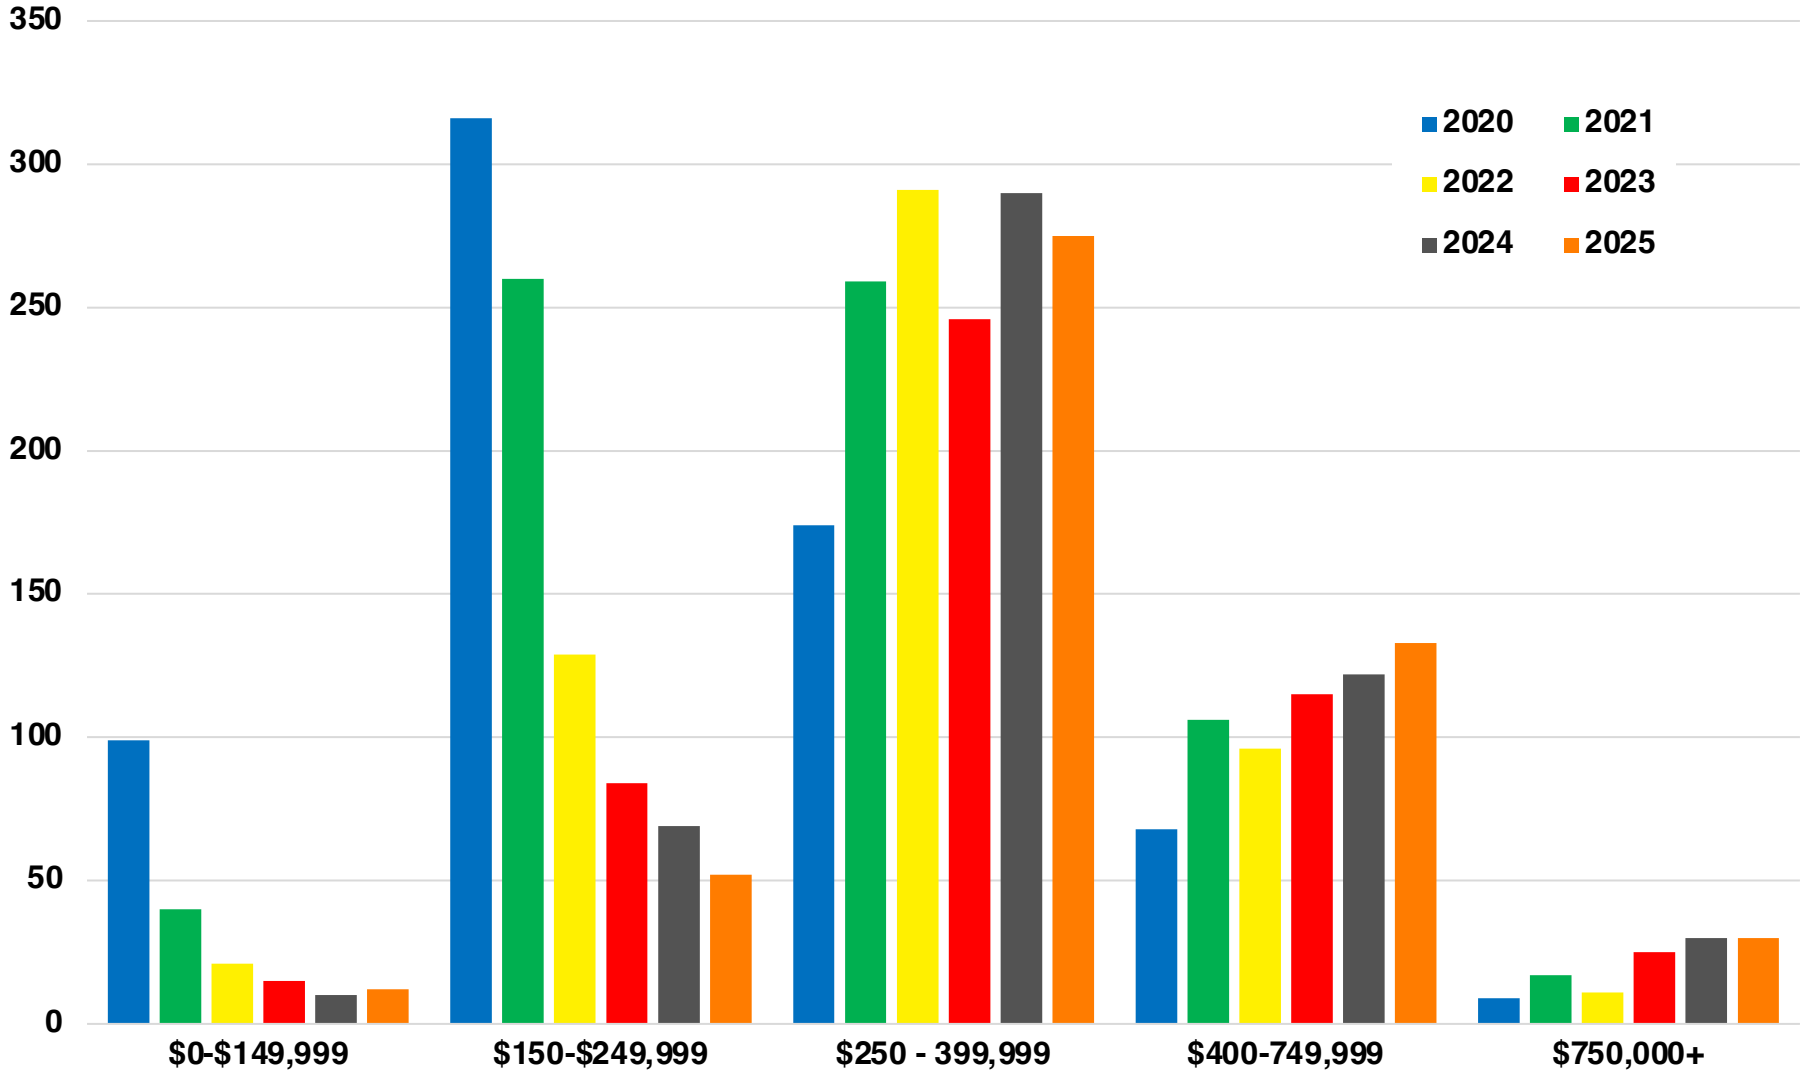

HABERSHAM COUNTY

SINGLE FAMILY HOME SALES