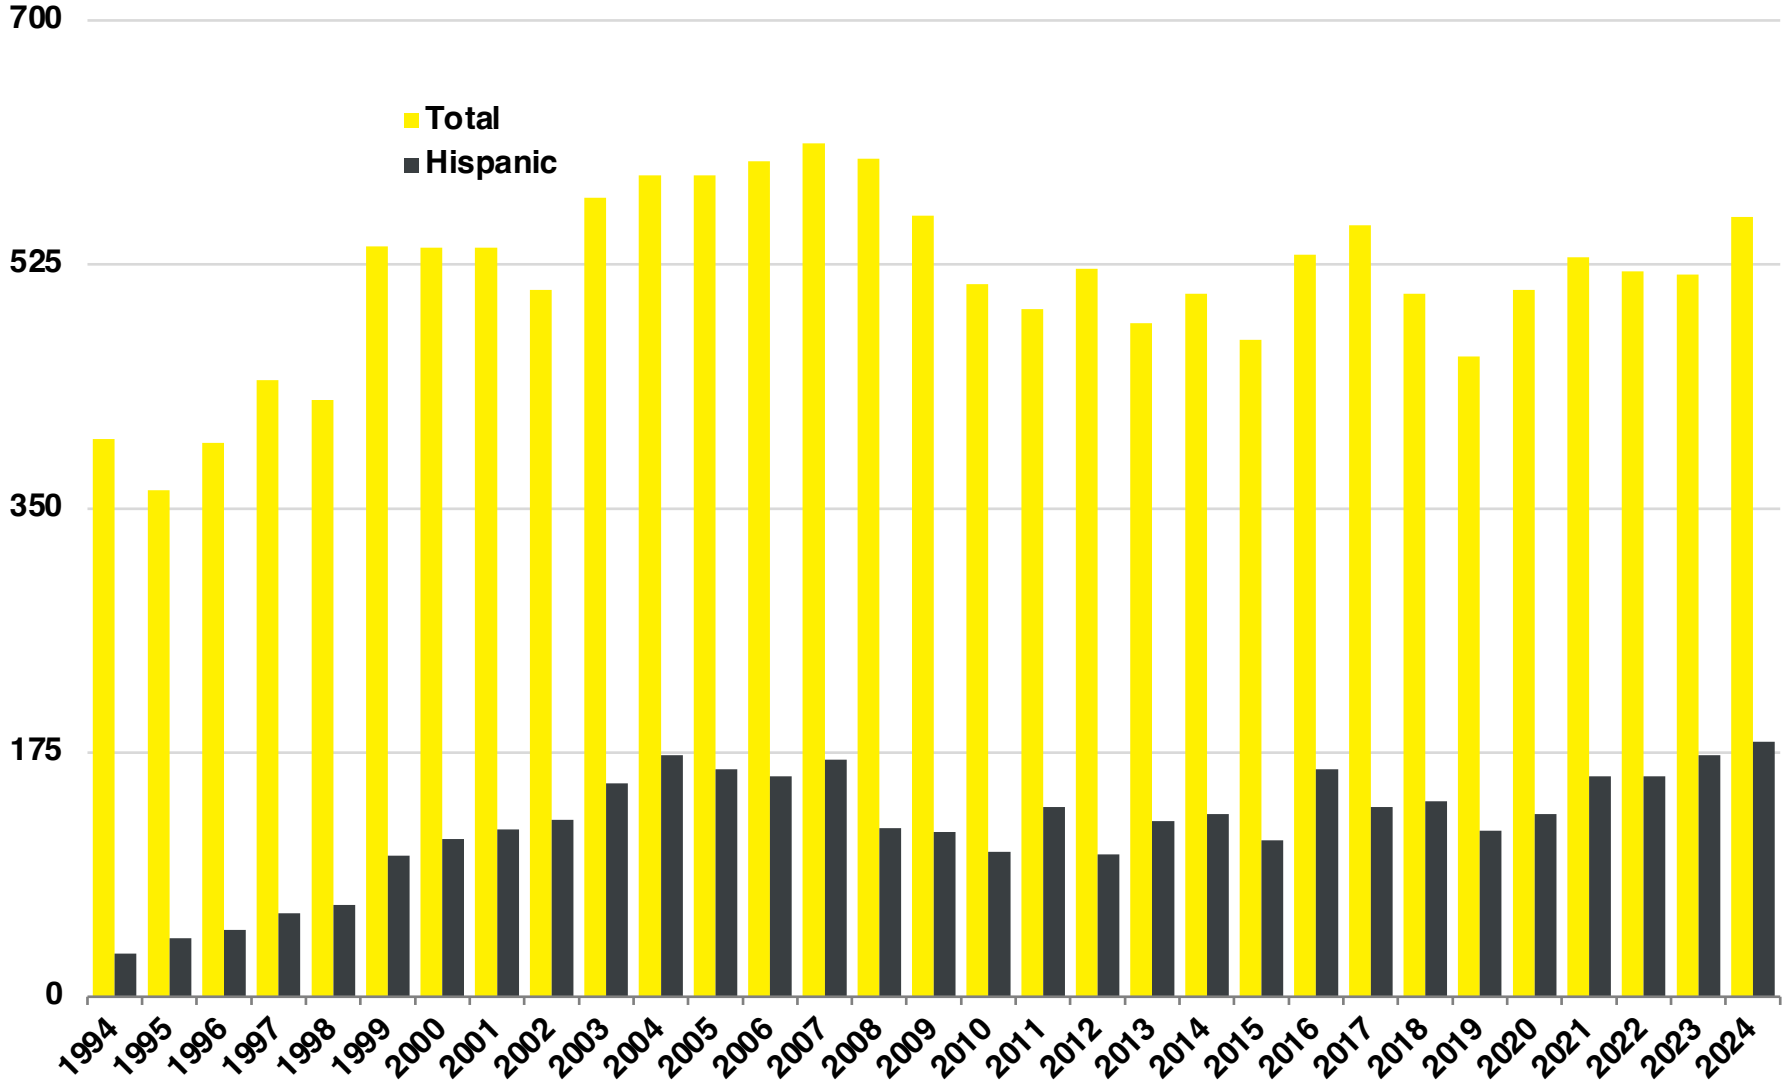

HABERSHAM

HABERSHAM COUNTY

EMPLOYMENT SNAPSHOT

- 22,290 RESIDENTS CURRENTLY EMPLOYED.
- 2024 UNEMPLOYMENT RATE: 3.2%
- SEP 2025 UNEMPLOYMENT RATE: 2.8%

Employment Trends

Industry Mix

Unemployment Rate Trends

HABERSHAM COUNTY

HISTORICAL POPULATION

Source: US Census

HABERSHAM COUNTY

2024 POPULATION BY AGE

Source: GA Dept of Public Health

HABERSHAM COUNTY

TOTAL VS HISPANIC BIRTHS