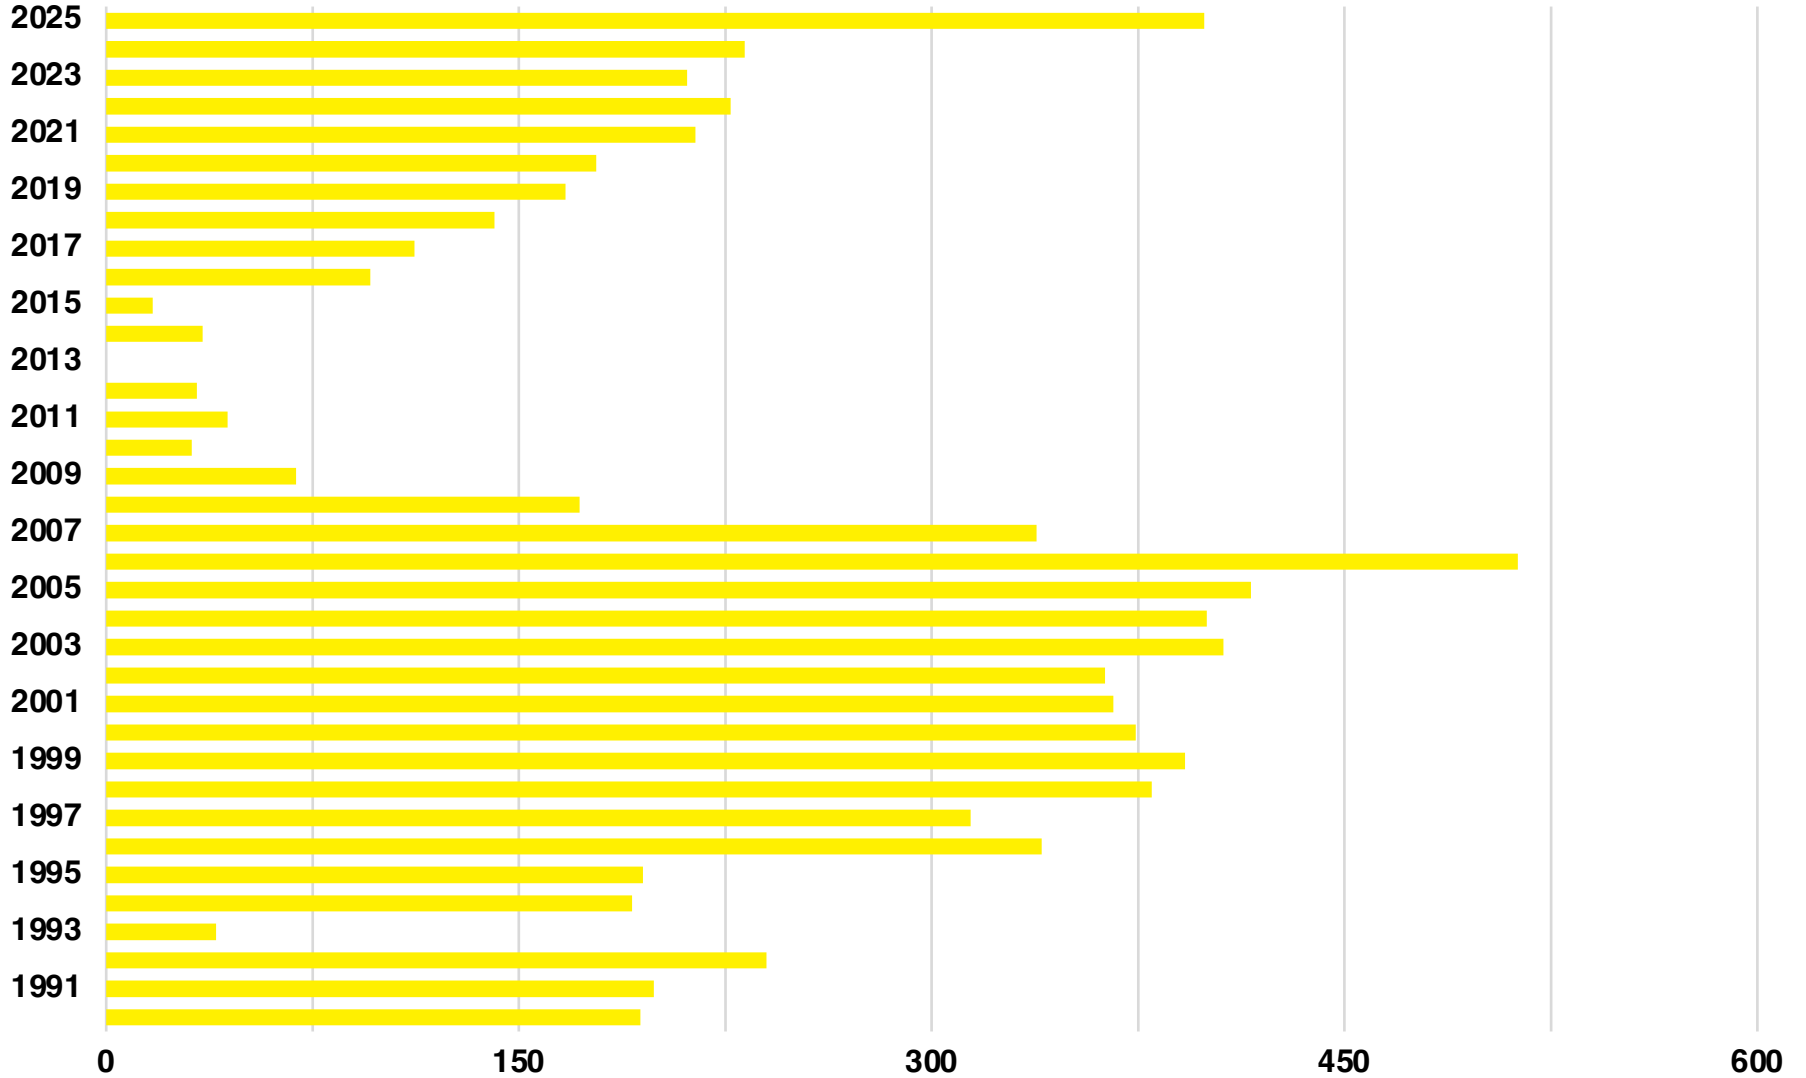

HABERSHAM COUNTY

SINGLE FAMILY BUILDING PERMITS