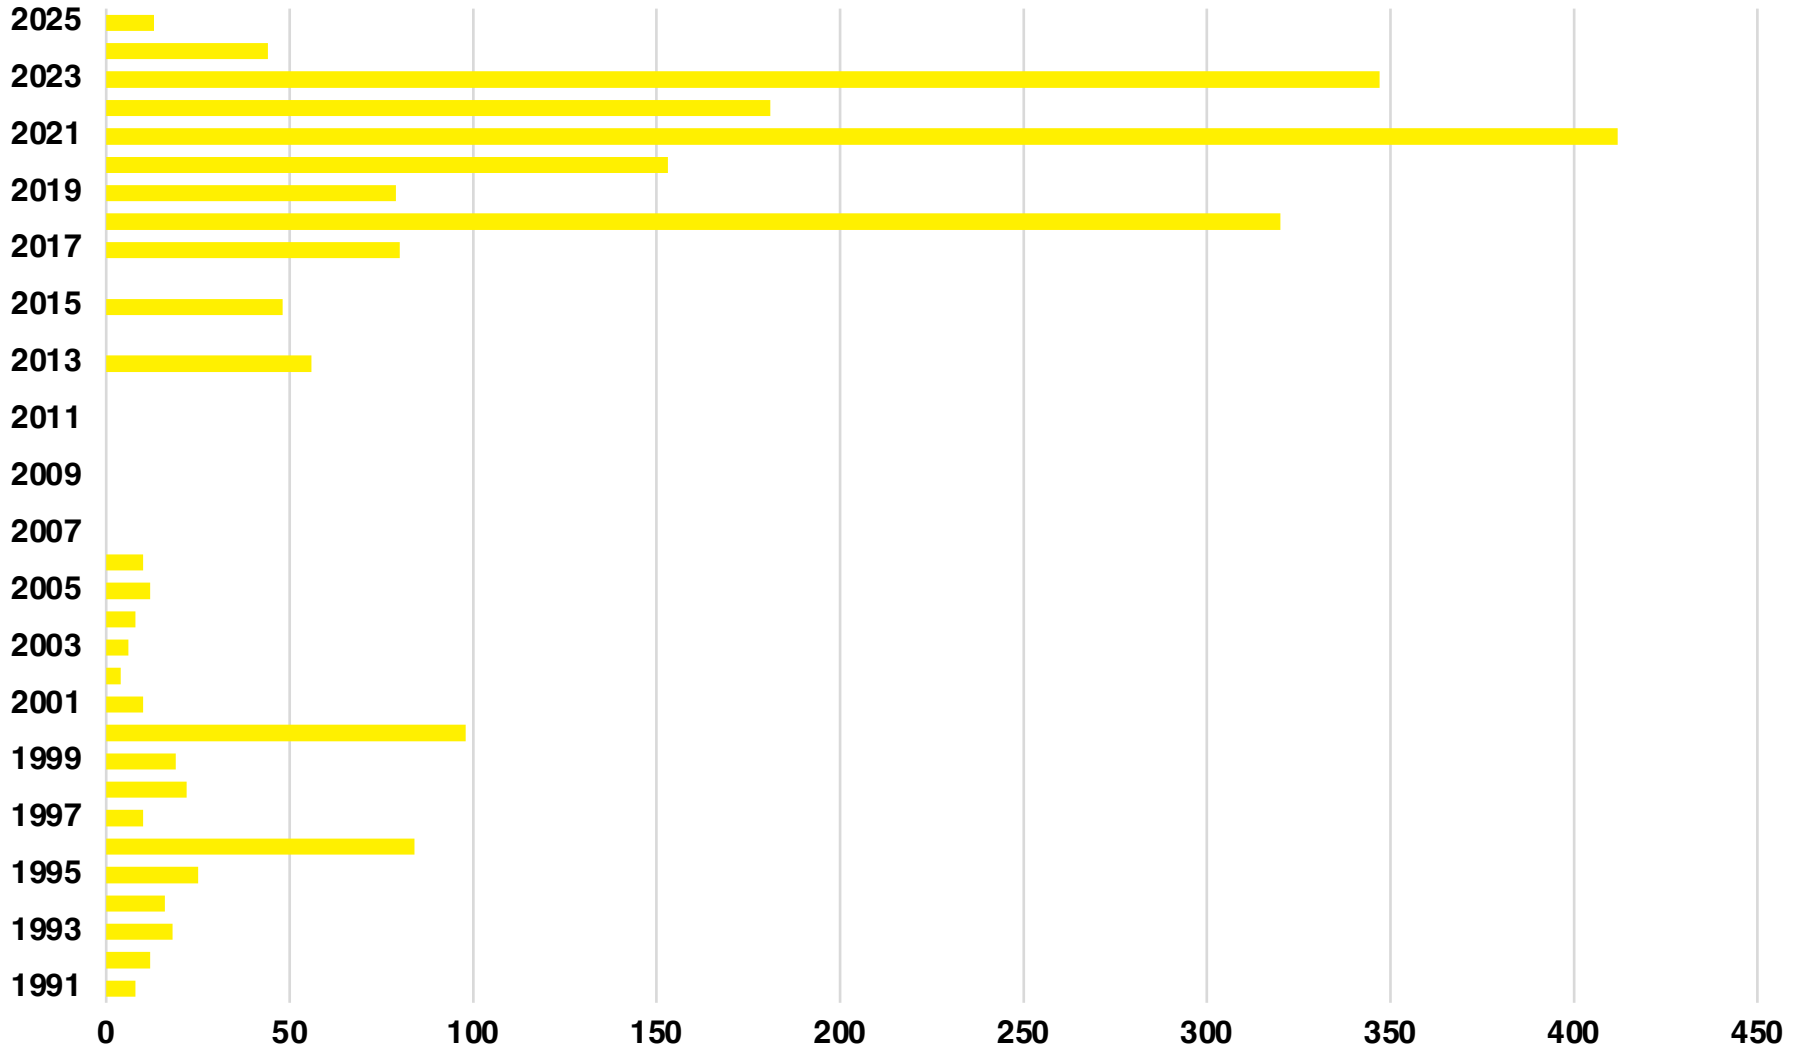

JACKSON

JACKSON COUNTY

EMPLOYMENT SNAPSHOT

- 44,084 RESIDENTS CURRENTLY EMPLOYED.
- 2024 UNEMPLOYMENT RATE: 2.9%
- SEP 2025 UNEMPLOYMENT RATE: 2.8%

Employment Trends

Industry Mix

Unemployment Rate Trends

JACKSON COUNTY

JACKSON COUNTY

SINGLE FAMILY BUILDING PERMITS

Source: US Census

JACKSON COUNTY

MULTI FAMILY BUILDING PERMITS

Source: US Census

BRASELTON

SINGLE FAMILY BUILDING PERMITS