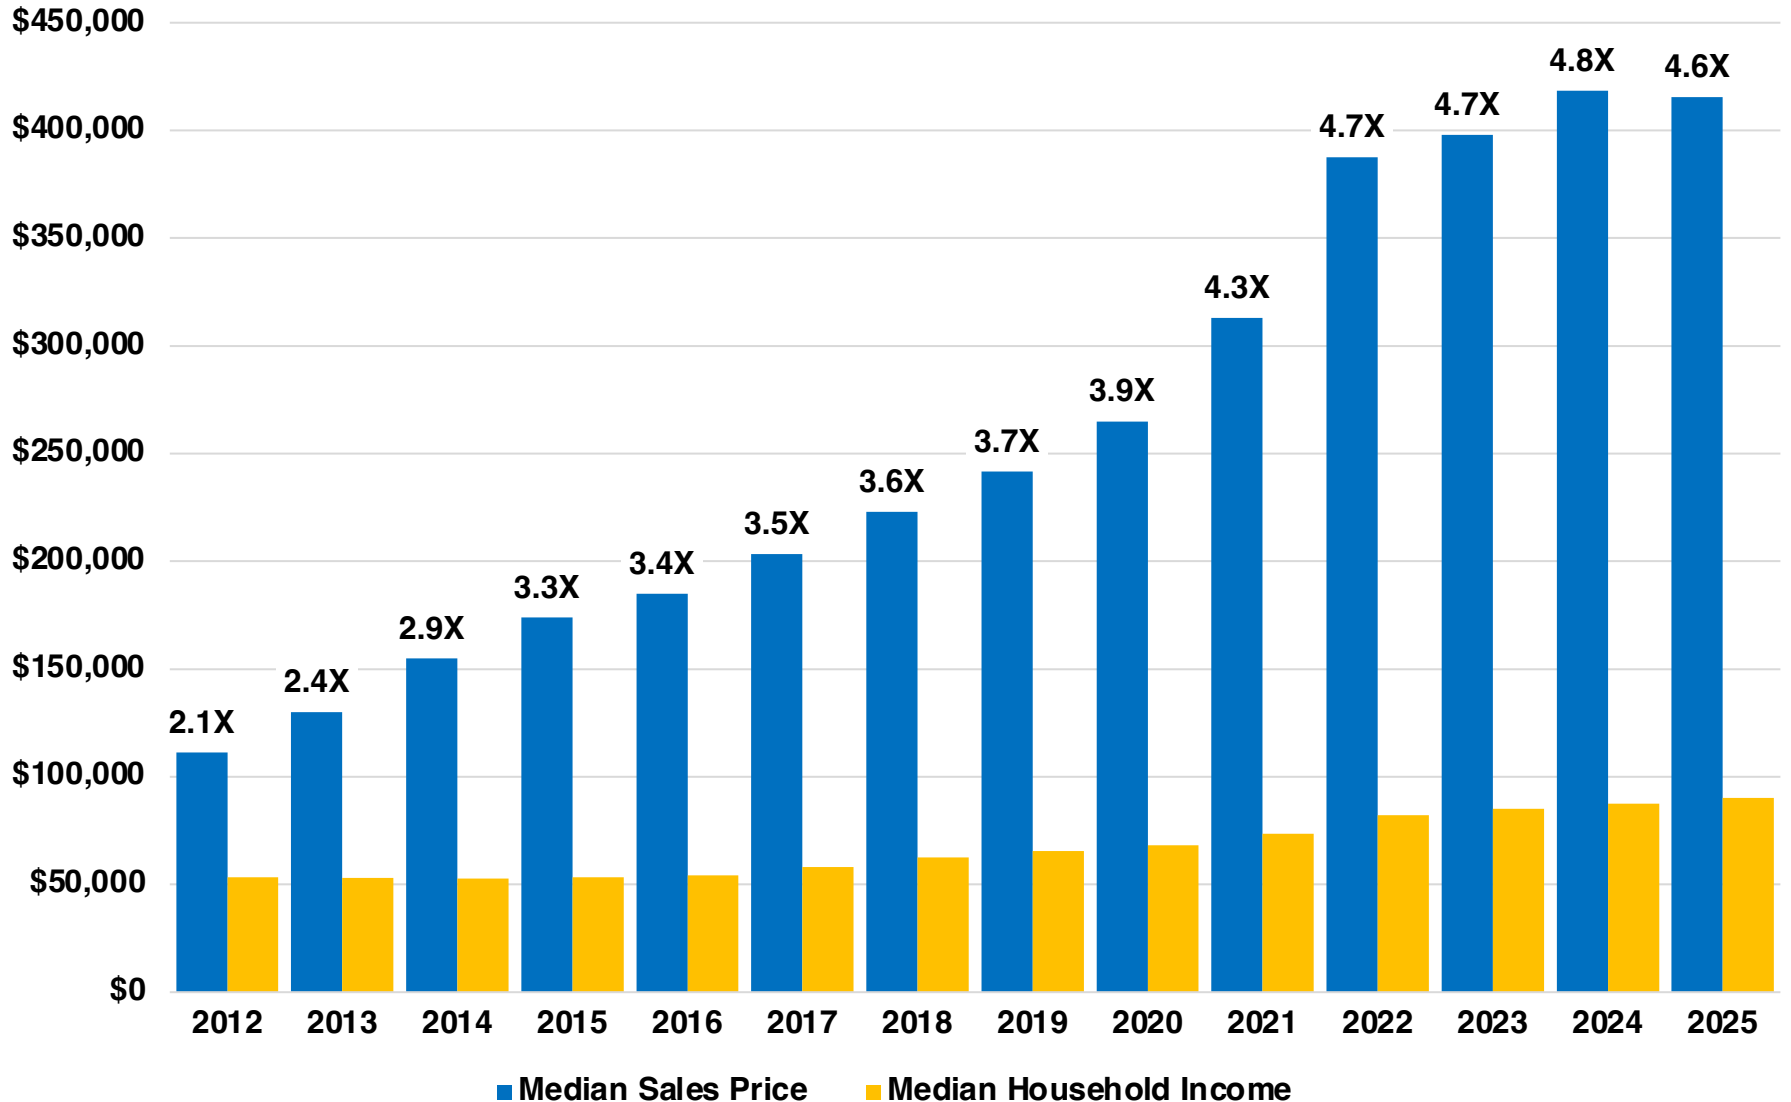

JACKSON COUNTY

HOME BUYING DISPARITY