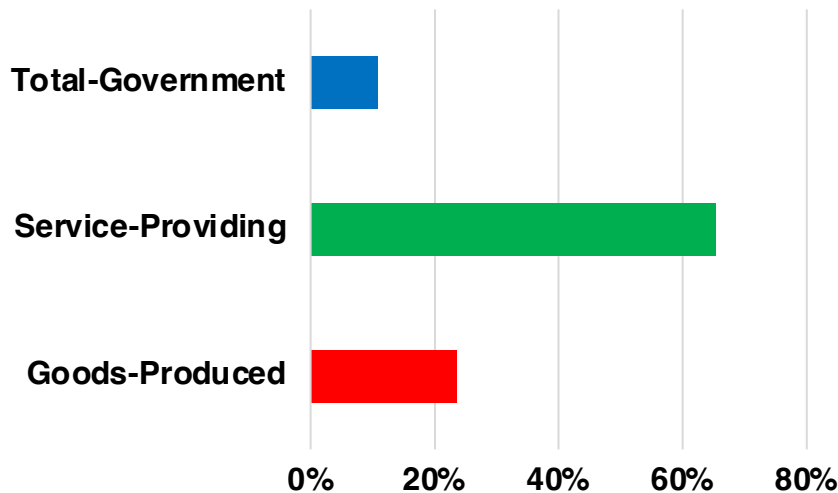

JACKSON

JACKSON COUNTY

EMPLOYMENT SNAPSHOT

- 44,084 RESIDENTS CURRENTLY EMPLOYED.
- 2024 UNEMPLOYMENT RATE: 2.9%
- SEP 2025 UNEMPLOYMENT RATE: 2.8%

Employment Trends

Industry Mix

Unemployment Rate Trends

JACKSON COUNTY