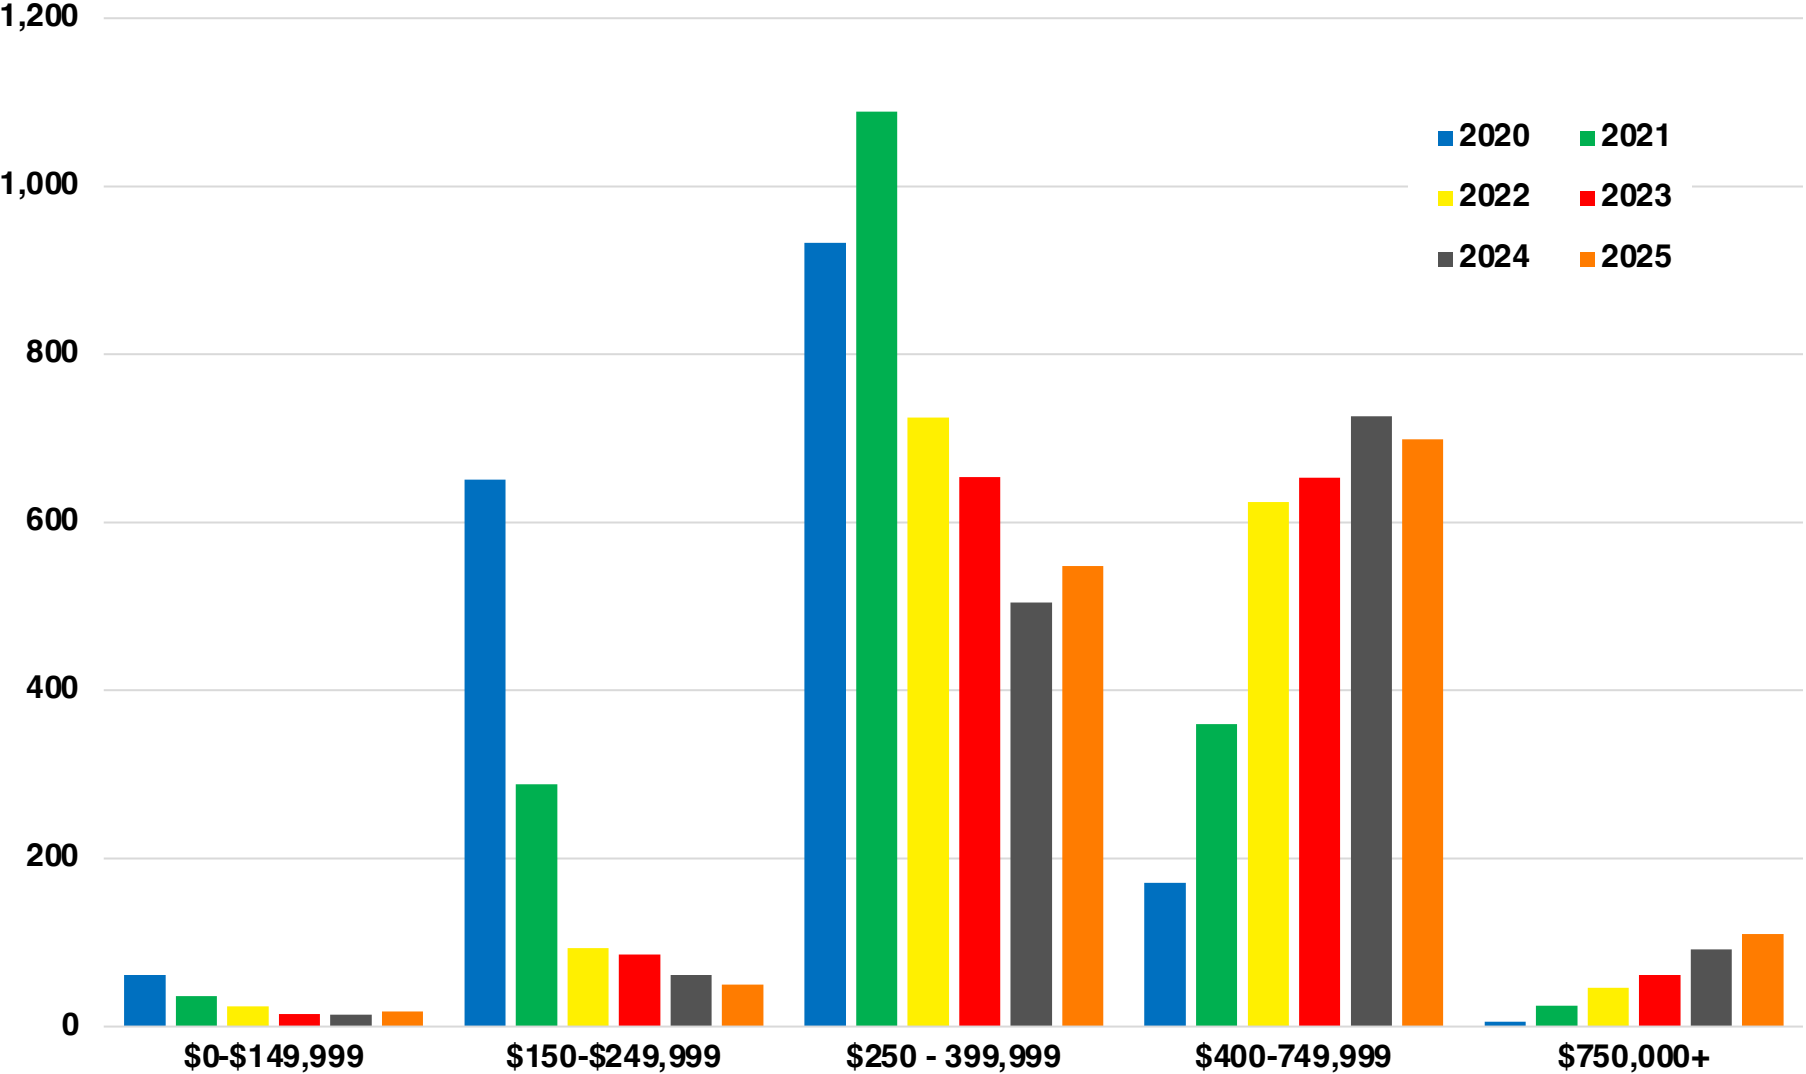

JACKSON COUNTY

HOME SALES