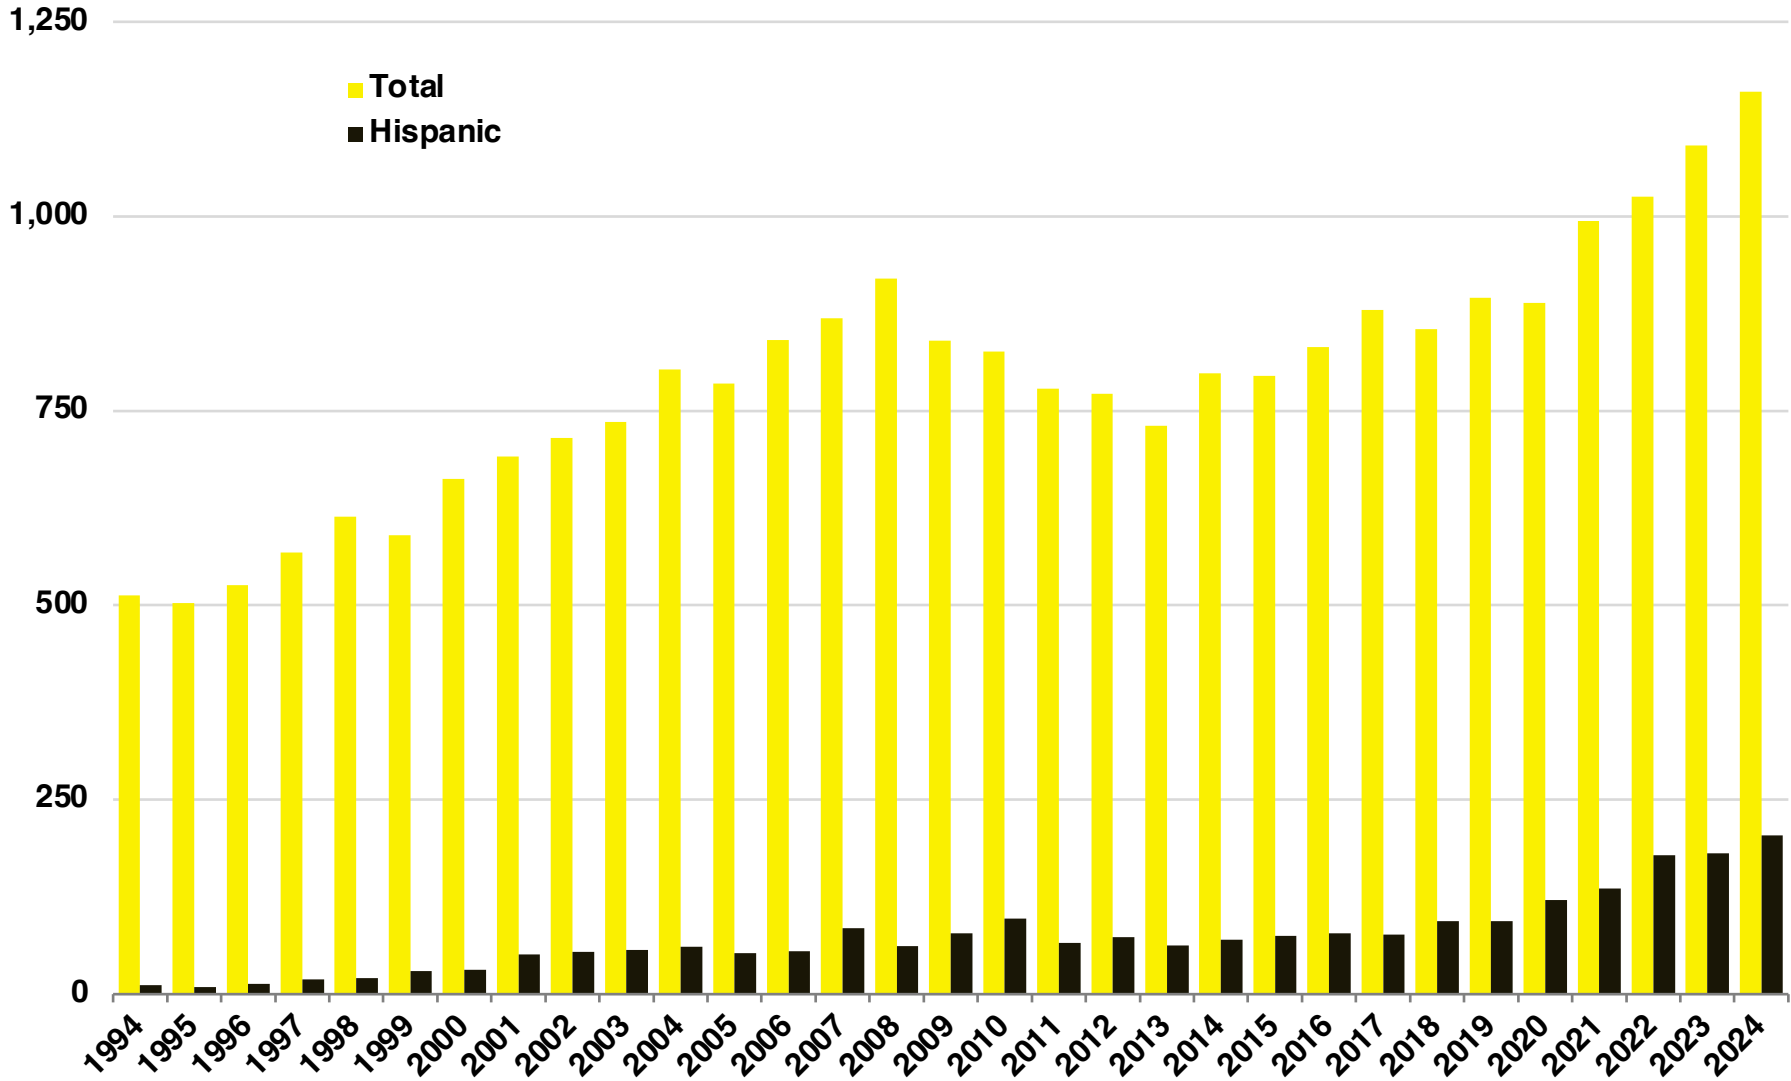

JACKSON

JACKSON COUNTY

EMPLOYMENT SNAPSHOT

- 44,084 RESIDENTS CURRENTLY EMPLOYED.
- 2024 UNEMPLOYMENT RATE: 2.9%
- SEP 2025 UNEMPLOYMENT RATE: 2.8%

Employment Trends

Industry Mix

Unemployment Rate Trends

JACKSON COUNTY

HISTORICAL POPULATION

Source: US Census

JACKSON COUNTY

2024 POPULATION BY AGE

Source: GA Dept of Public Health

JACKSON COUNTY

TOTAL VS HISPANIC BIRTHS

Source: GA Dept of Human Resources