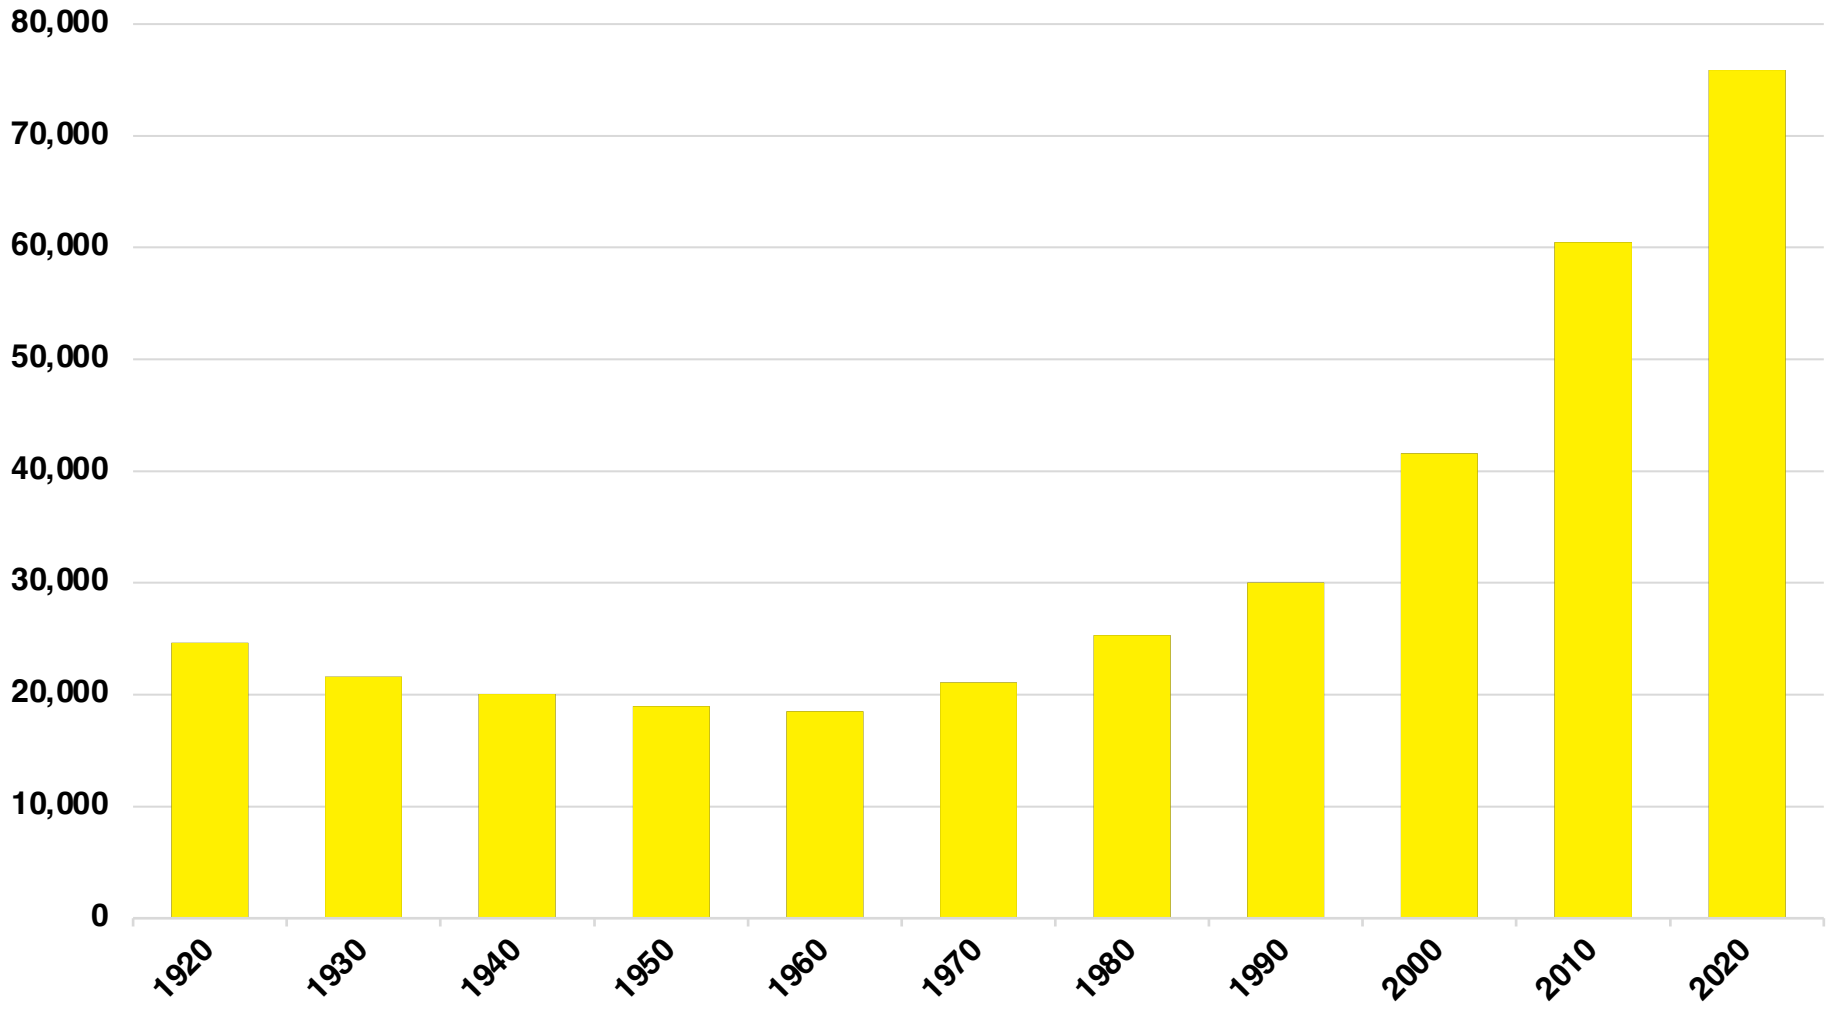

JACKSON

JACKSON COUNTY

EMPLOYMENT SNAPSHOT

- 44,084 RESIDENTS CURRENTLY EMPLOYED.
- 2024 UNEMPLOYMENT RATE: 2.9%
- SEP 2025 UNEMPLOYMENT RATE: 2.8%

Employment Trends

Industry Mix

Unemployment Rate Trends

JACKSON COUNTY

HISTORICAL POPULATION

Source: US Census

JACKSON COUNTY

2024 POPULATION BY AGE

Source: GA Dept of Public Health

JACKSON COUNTY

TOTAL VS HISPANIC BIRTHS

Source: GA Dept of Human Resources