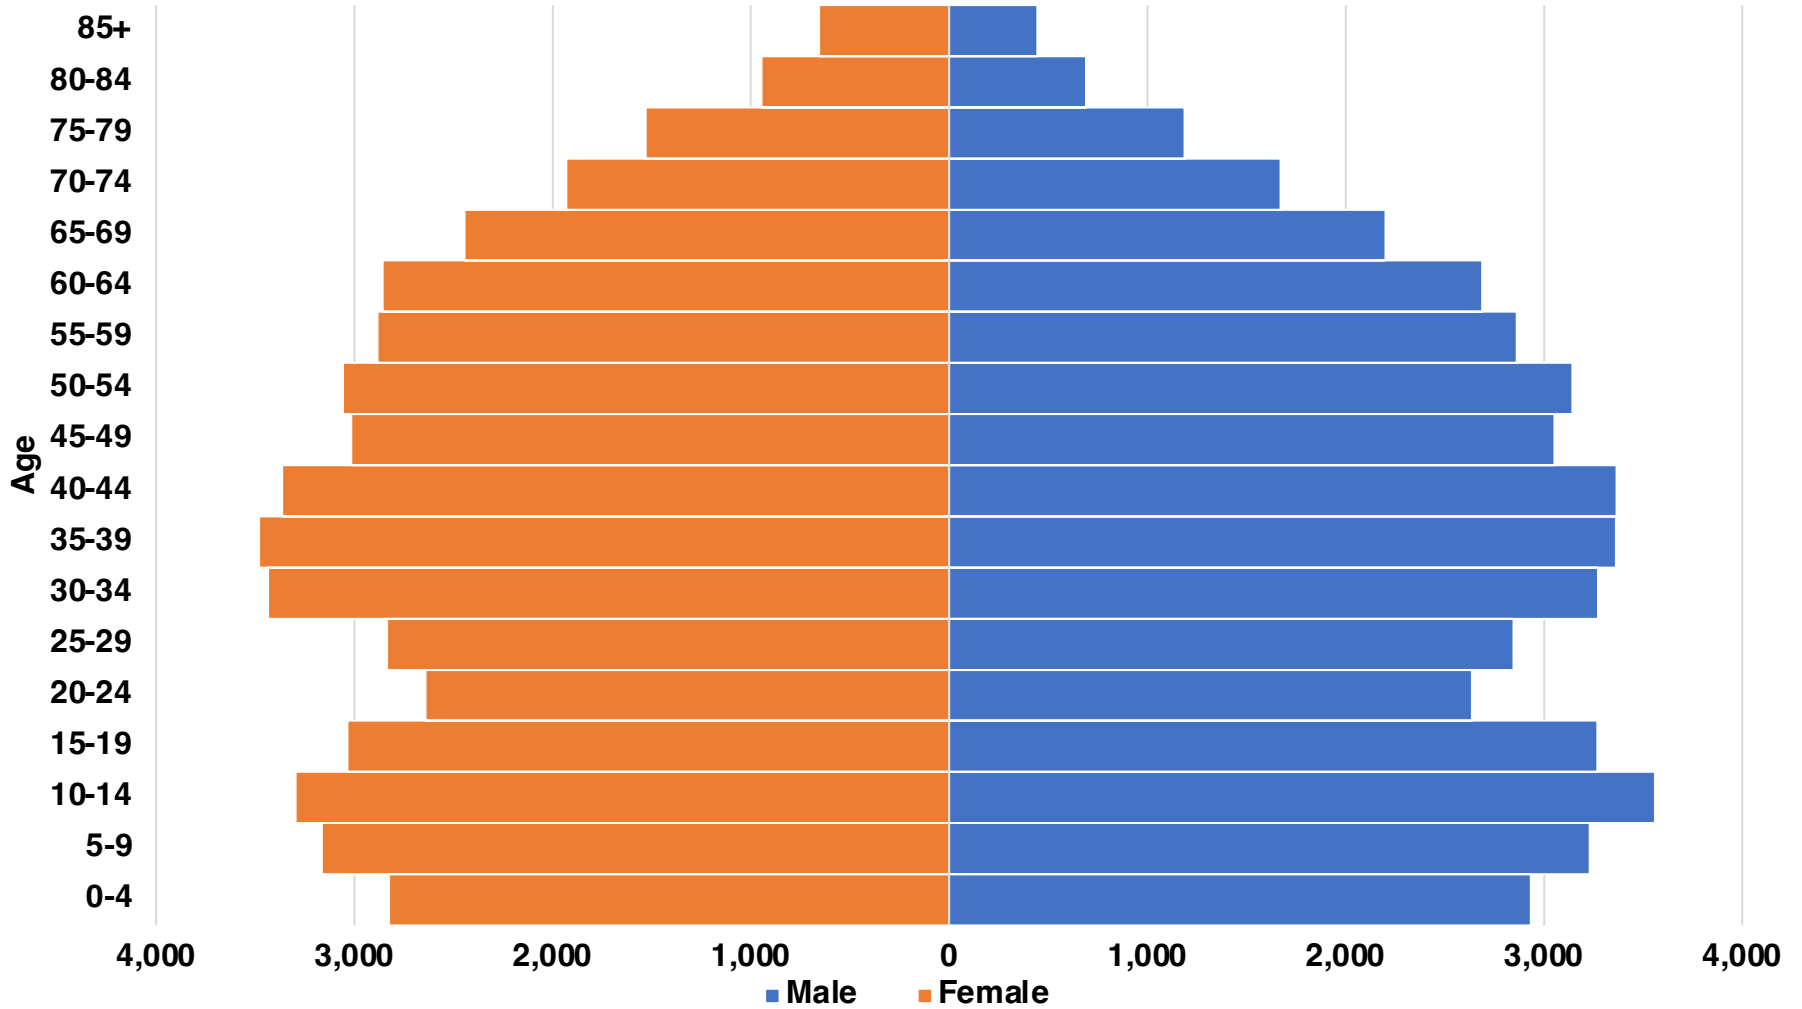

JACKSON

JACKSON COUNTY

EMPLOYMENT SNAPSHOT

- 44,084 RESIDENTS CURRENTLY EMPLOYED.
- 2024 UNEMPLOYMENT RATE: 2.9%
- SEP 2025 UNEMPLOYMENT RATE: 2.8%

Employment Trends

Industry Mix

Unemployment Rate Trends

JACKSON COUNTY

HISTORICAL POPULATION

Source: US Census

JACKSON COUNTY

2024 POPULATION BY AGE

Source: GA Dept of Public Health

JACKSON COUNTY

TOTAL VS HISPANIC BIRTHS

Source: GA Dept of Human Resources