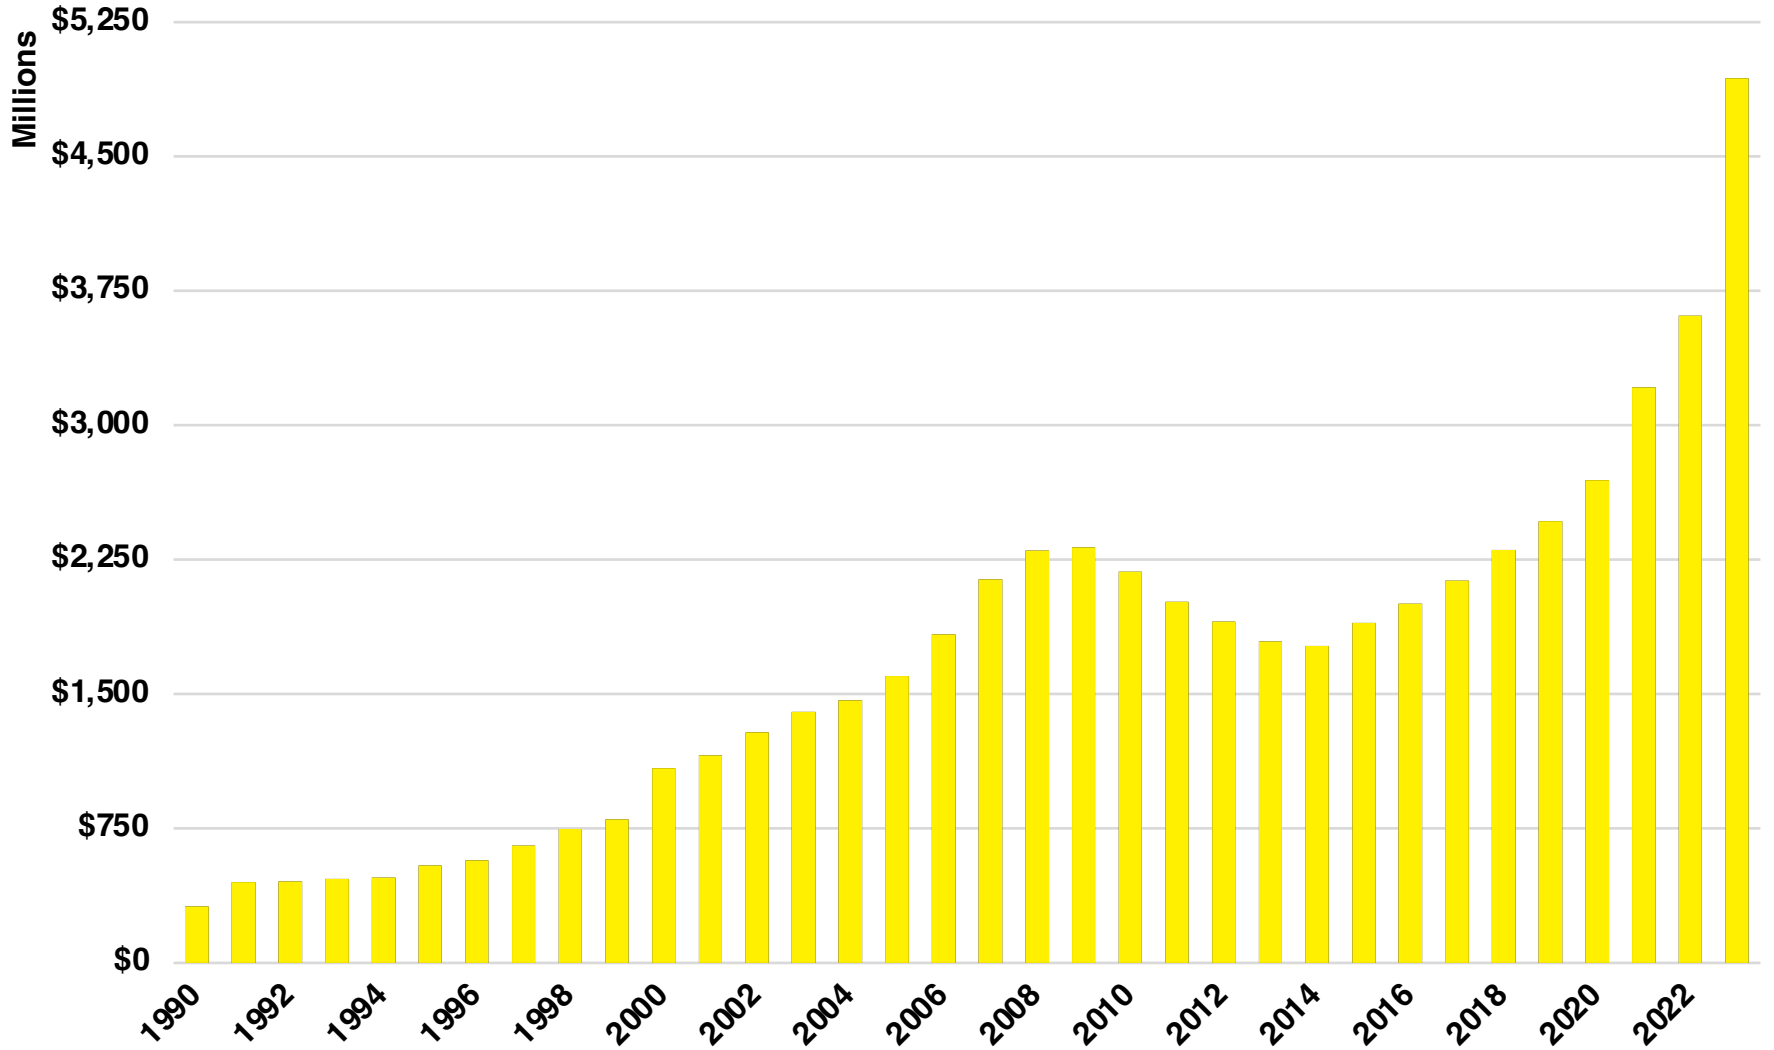

JACKSON COUNTY

TAX DIGEST 40% ASSESSED VALUE

Source: GA Dept of Revenue Consolidated Tax Digest