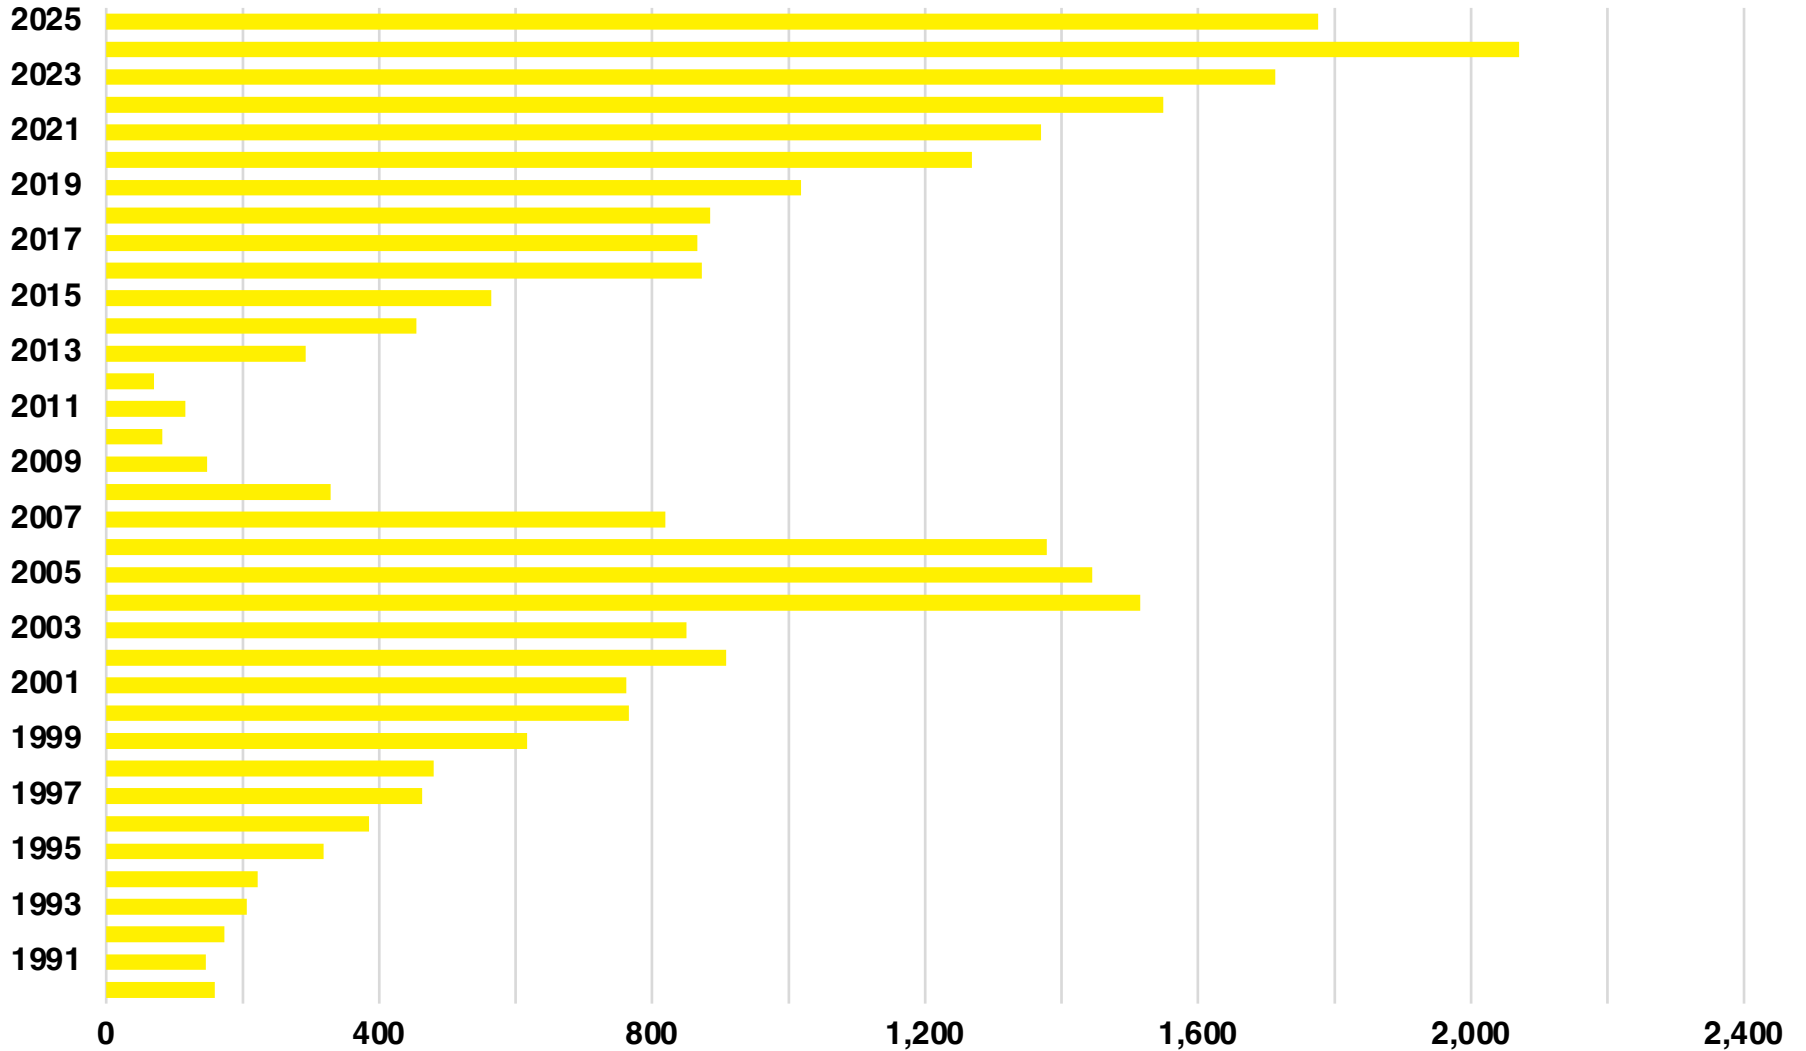

JACKSON COUNTY

SINGLE FAMILY BUILDING PERMITS