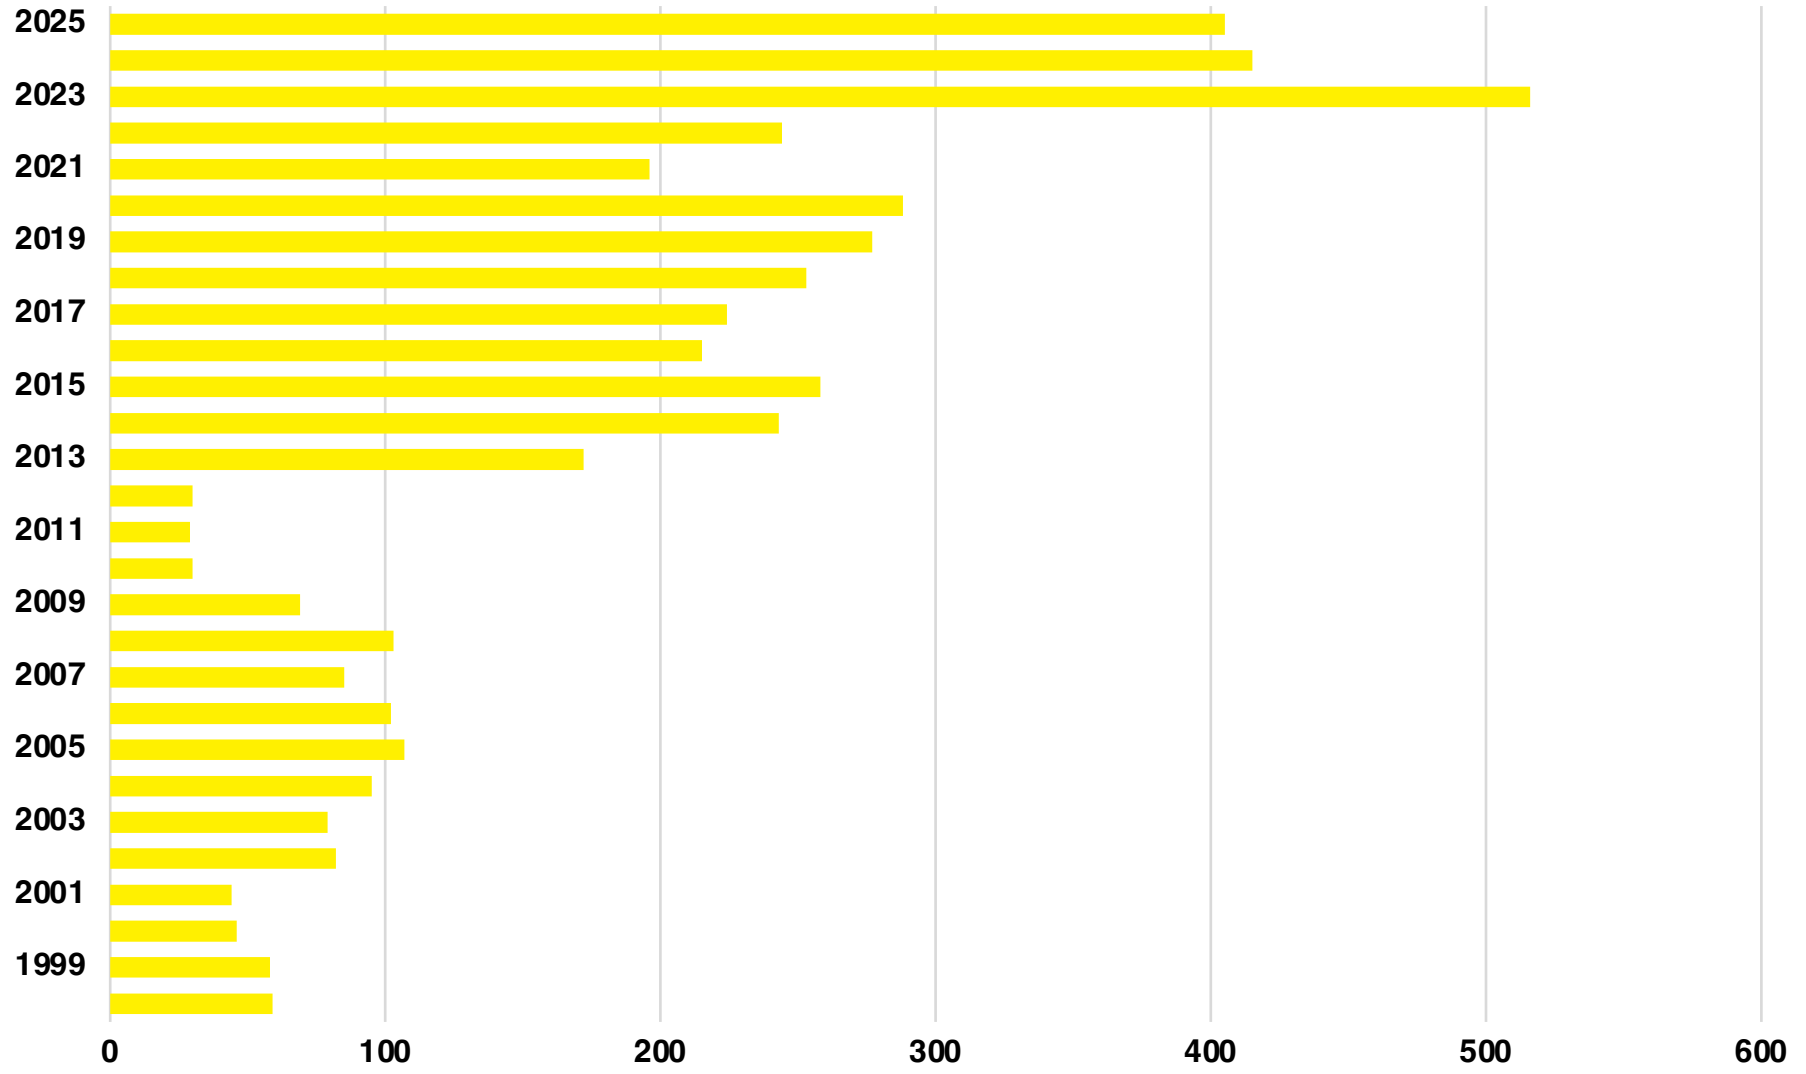

JACKSON

JACKSON COUNTY

EMPLOYMENT SNAPSHOT

- 44,084 RESIDENTS CURRENTLY EMPLOYED.
- 2024 UNEMPLOYMENT RATE: 2.9%
- SEP 2025 UNEMPLOYMENT RATE: 2.8%

Employment Trends

Industry Mix

Unemployment Rate Trends

JACKSON COUNTY

JACKSON COUNTY

SINGLE FAMILY BUILDING PERMITS

Source: US Census

JACKSON COUNTY

MULTI FAMILY BUILDING PERMITS

Source: US Census

BRASELTON

SINGLE FAMILY BUILDING PERMITS

Source: US Census

JACKSON COUNTY

ZONED ACREAGE

2024