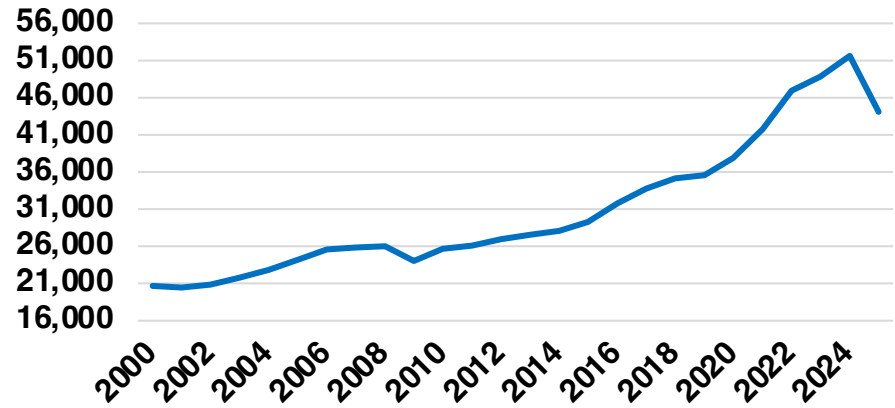

JACKSON

JACKSON COUNTY

EMPLOYMENT SNAPSHOT

- 44,084 RESIDENTS CURRENTLY EMPLOYED.
- 2024 UNEMPLOYMENT RATE: 2.9%
- SEP 2025 UNEMPLOYMENT RATE: 2.8%

Employment Trends

Industry Mix

Unemployment Rate Trends

JACKSON COUNTY