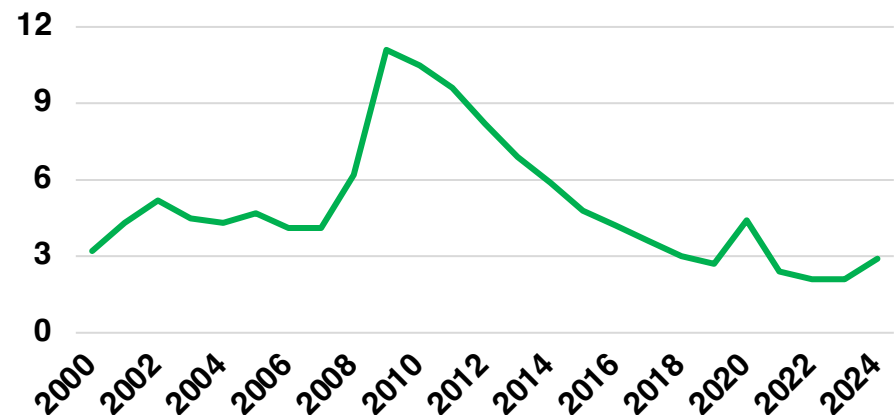

JACKSON

JACKSON COUNTY

EMPLOYMENT SNAPSHOT

- 44,084 RESIDENTS CURRENTLY EMPLOYED.
- 2024 UNEMPLOYMENT RATE: 2.9%
- SEP 2025 UNEMPLOYMENT RATE: 2.8%

Employment Trends

Industry Mix

Unemployment Rate Trends

JACKSON COUNTY