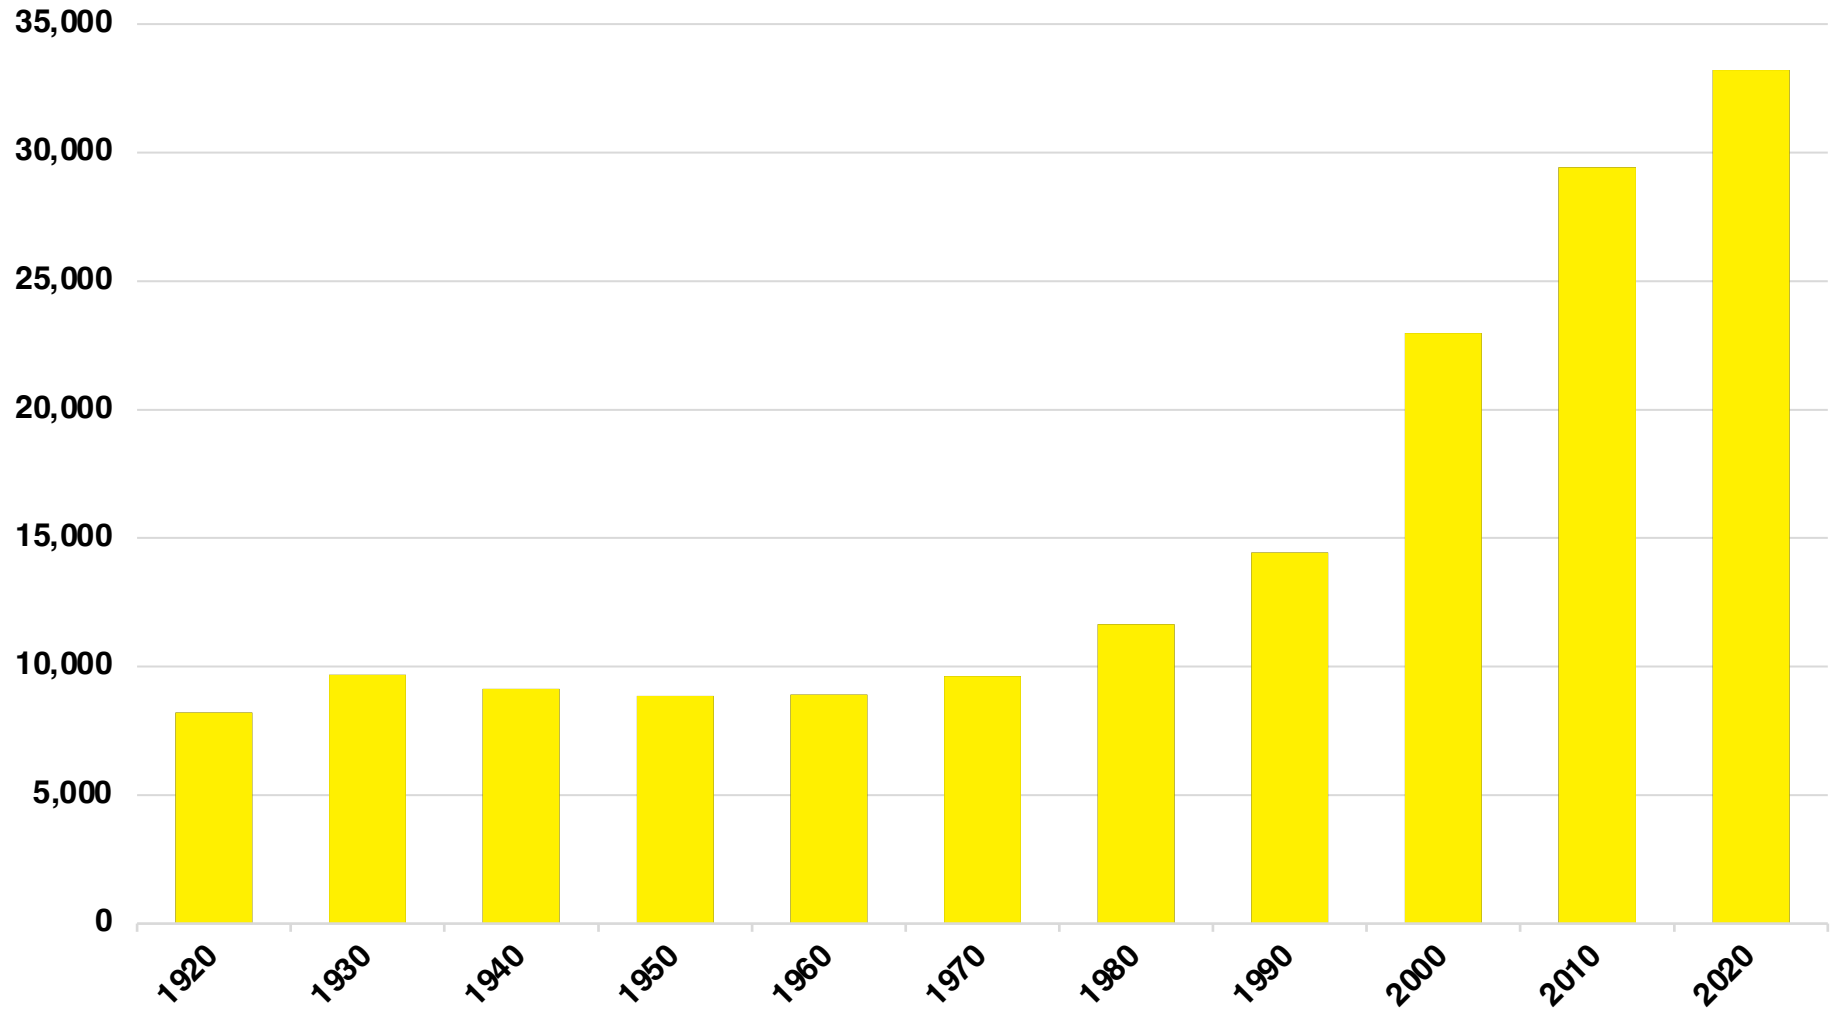

PICKENS

PICKENS COUNTY

EMPLOYMENT SNAPSHOT

- 16,954 RESIDENTS CURRENTLY EMPLOYED.
- 2024 UNEMPLOYMENT RATE: 2.9%
- SEP 2025 UNEMPLOYMENT RATE: 2.8%

Employment Trends

Industry Mix

Unemployment Rate Trends

PICKENS COUNTY

HISTORICAL POPULATION

Source: US Census

PICKENS COUNTY

2024 POPULATION BY AGE

PICKENS COUNTY

TOTAL VS HISPANIC BIRTHS

PICKENS COUNTY

HOME BUYING DISPARITY