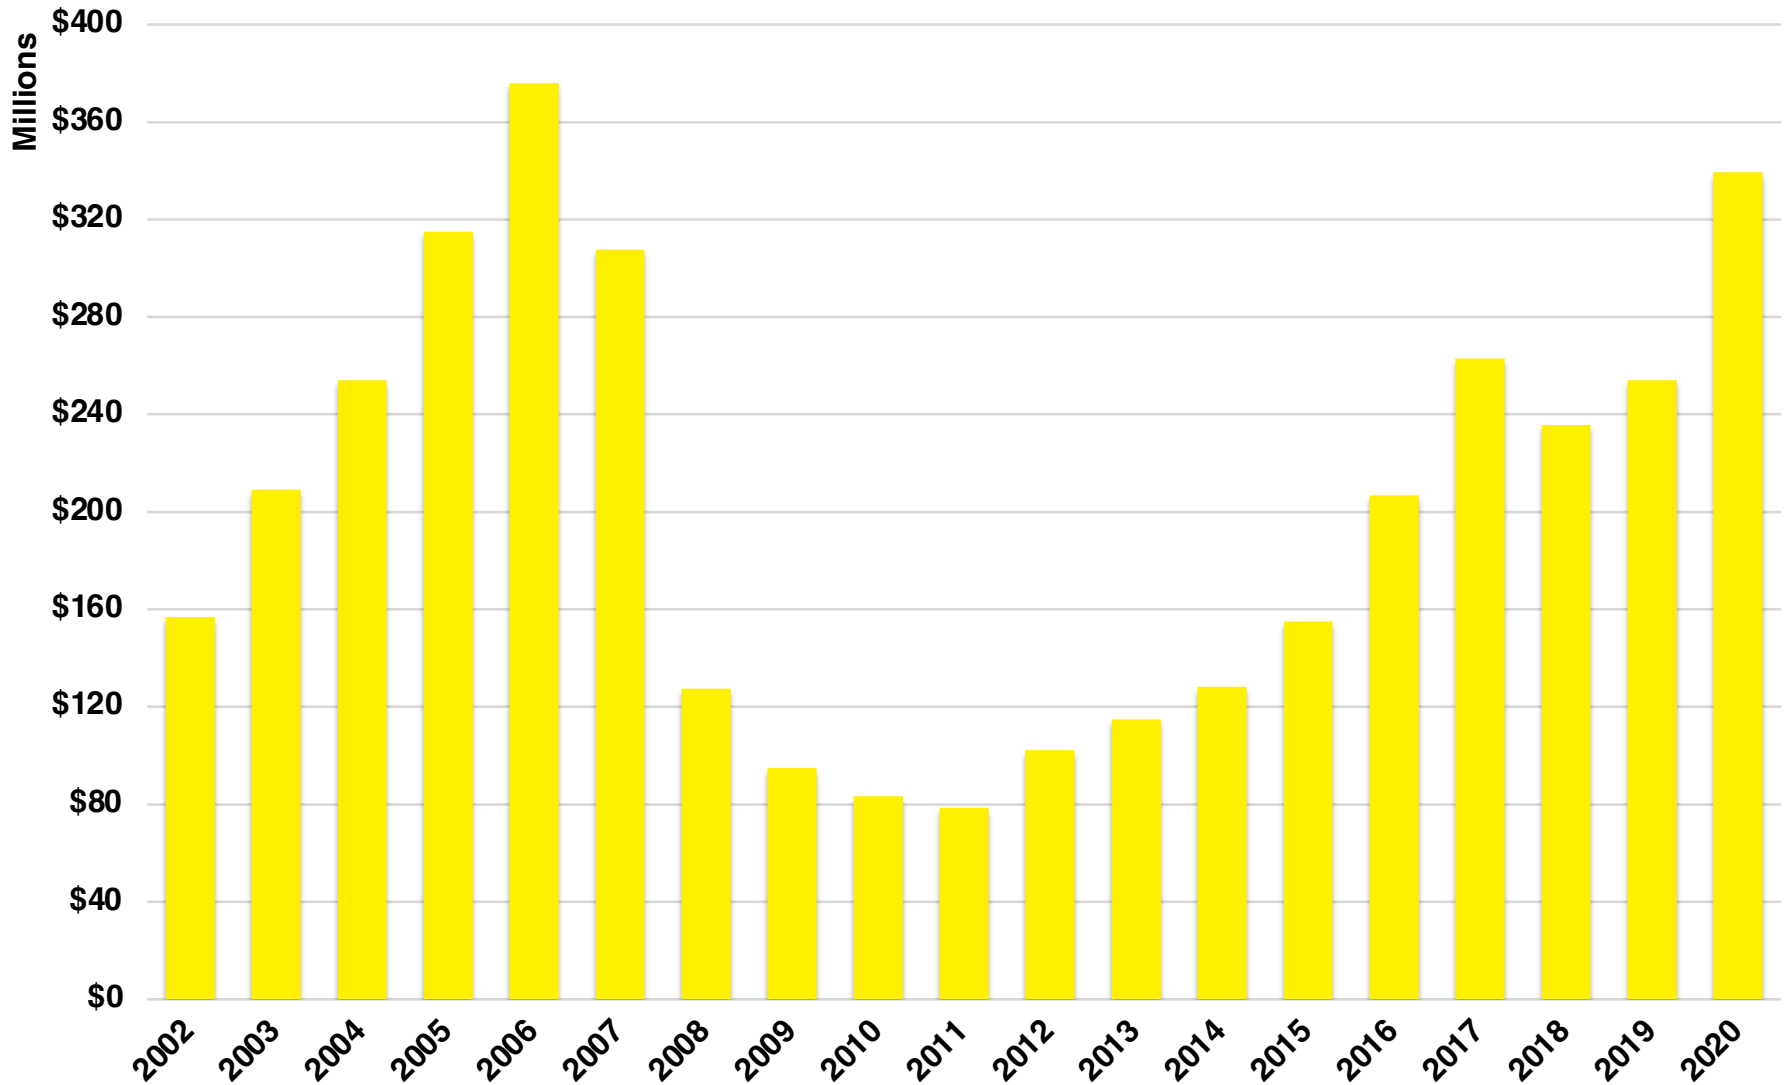

PICKENS COUNTY

TOTAL REAL ESTATE SALES

Source: Beasley Report