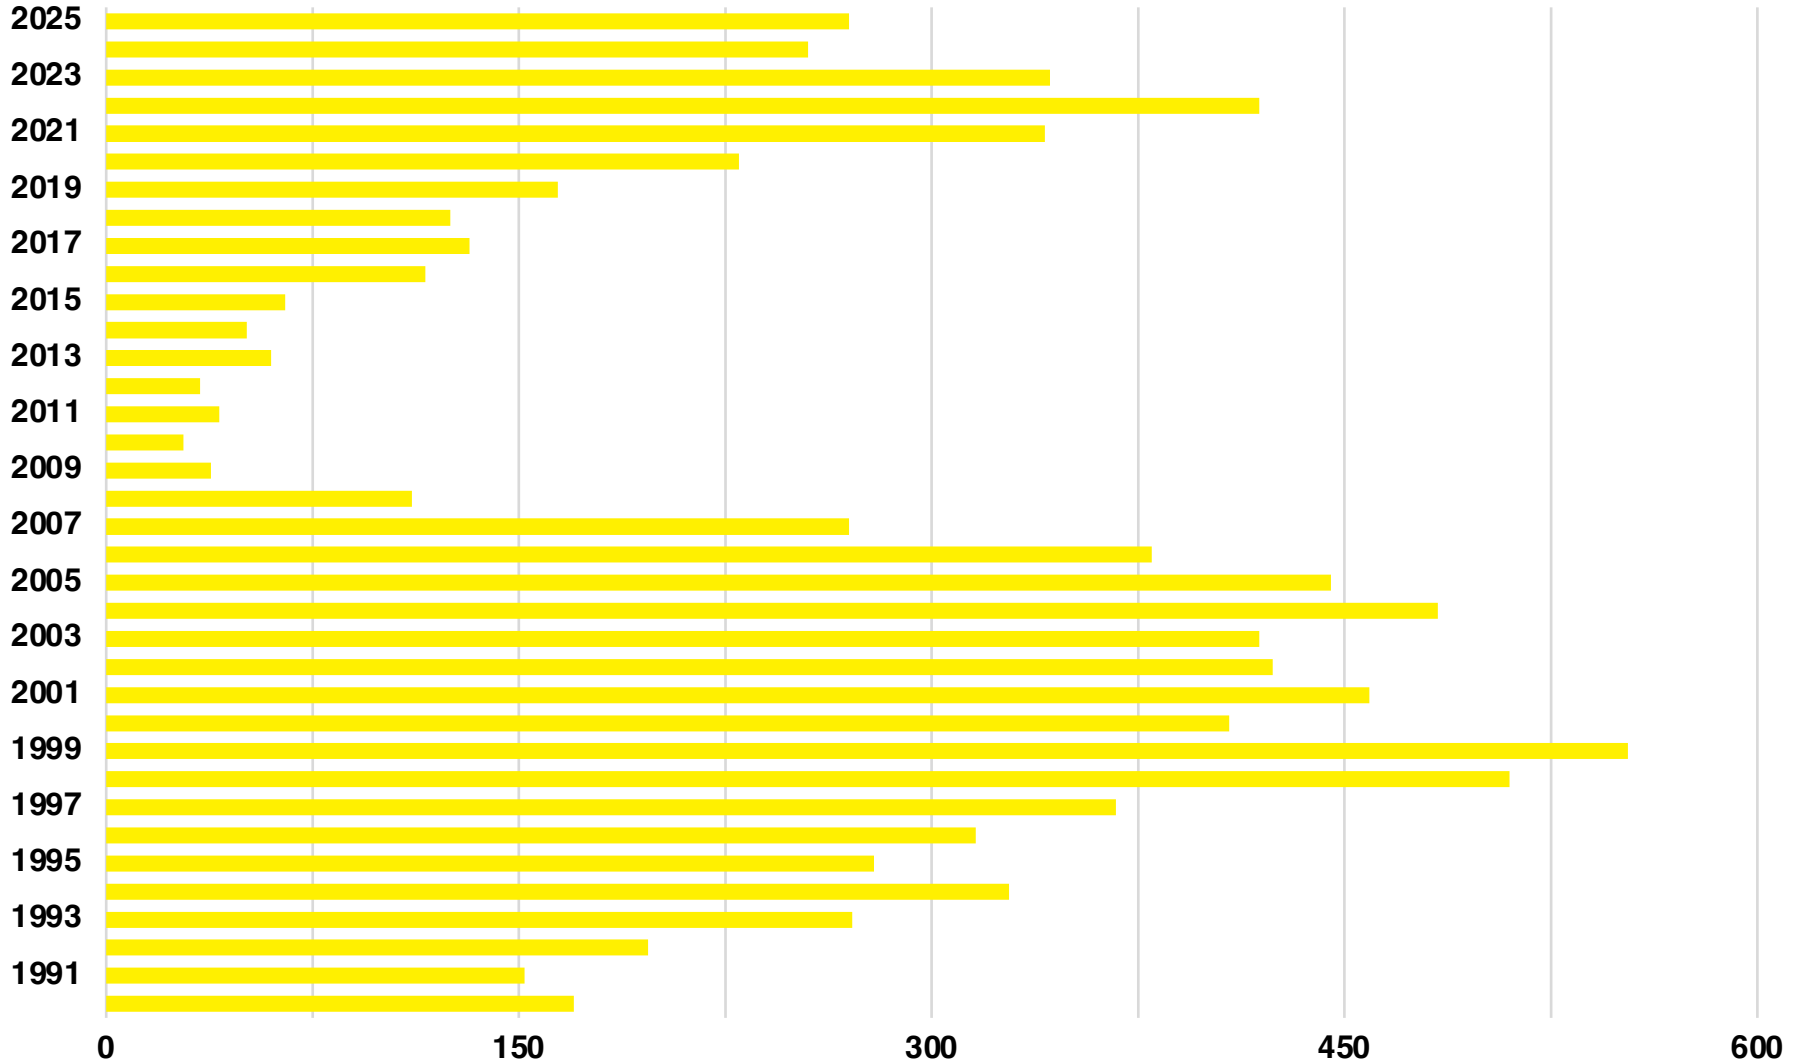

PICKENS COUNTY

SINGLE FAMILY BUILDING PERMITS