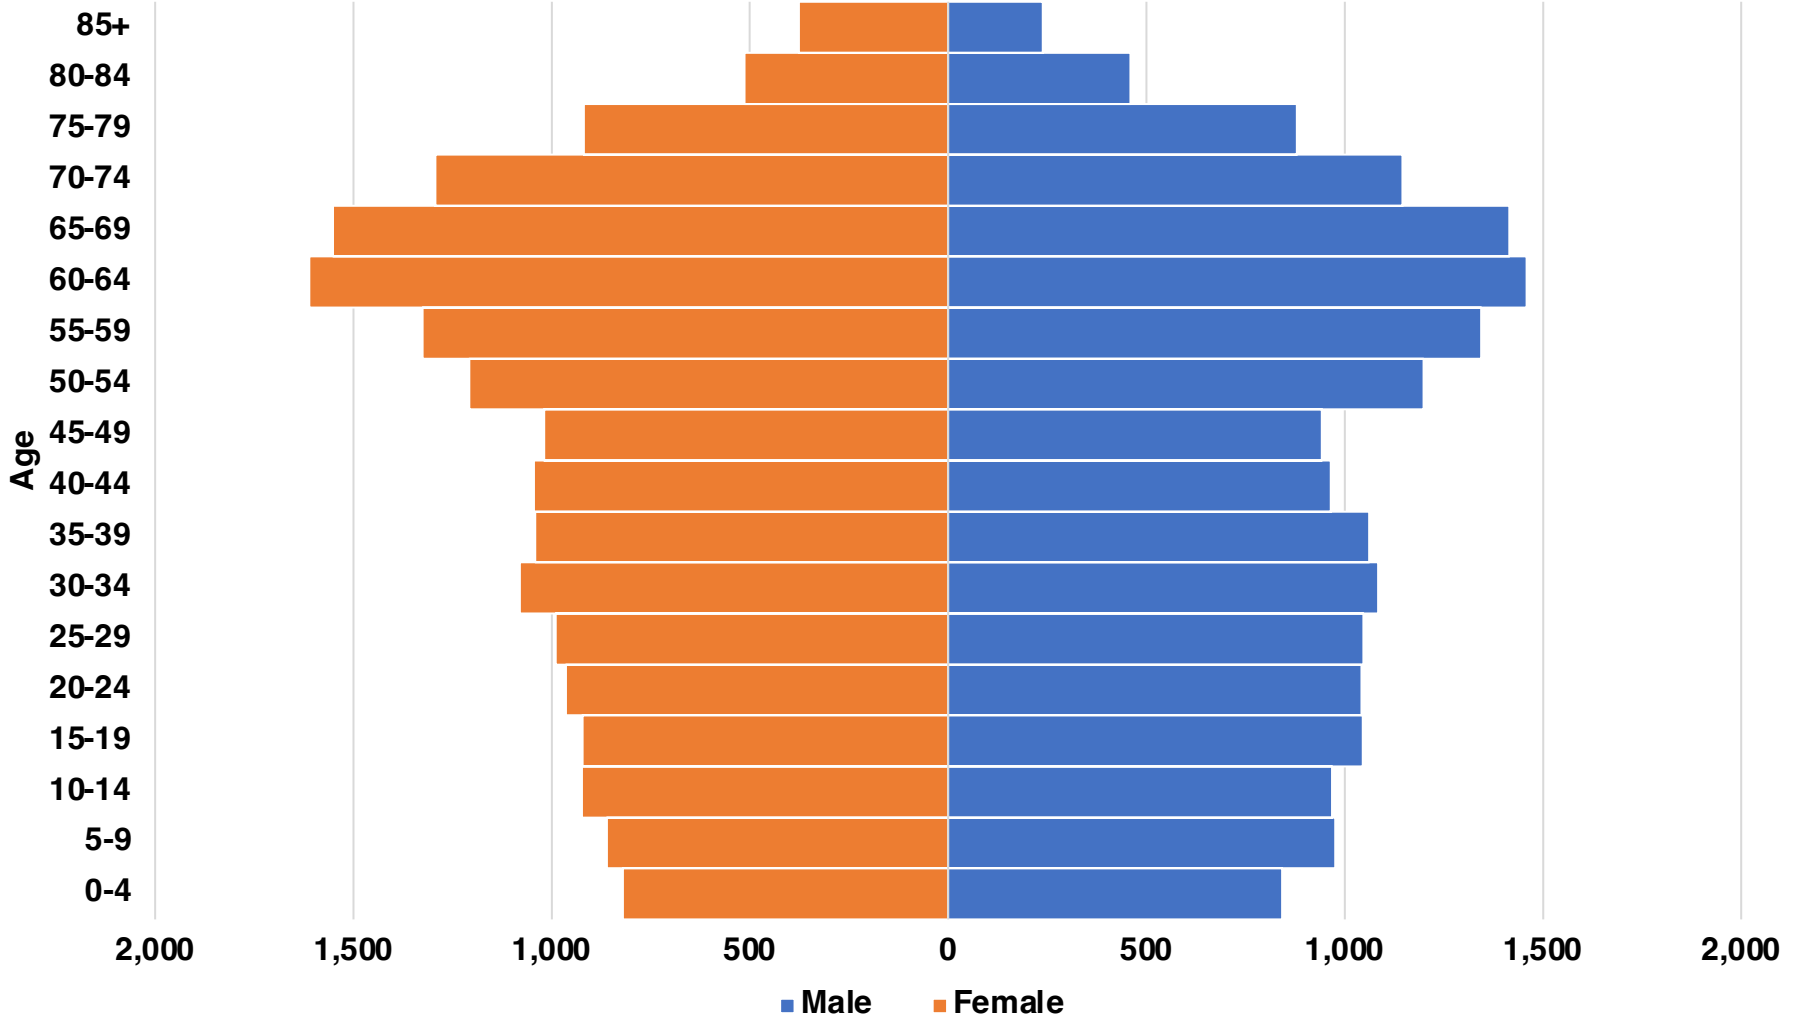

PICKENS

PICKENS COUNTY

EMPLOYMENT SNAPSHOT

- 16,954 RESIDENTS CURRENTLY EMPLOYED.
- 2024 UNEMPLOYMENT RATE: 2.9%
- SEP 2025 UNEMPLOYMENT RATE: 2.8%

Employment Trends

Industry Mix

Unemployment Rate Trends

PICKENS COUNTY

HISTORICAL POPULATION

Source: US Census

PICKENS COUNTY

2024 POPULATION BY AGE

PICKENS COUNTY

TOTAL VS HISPANIC BIRTHS

PICKENS COUNTY

HOME BUYING DISPARITY