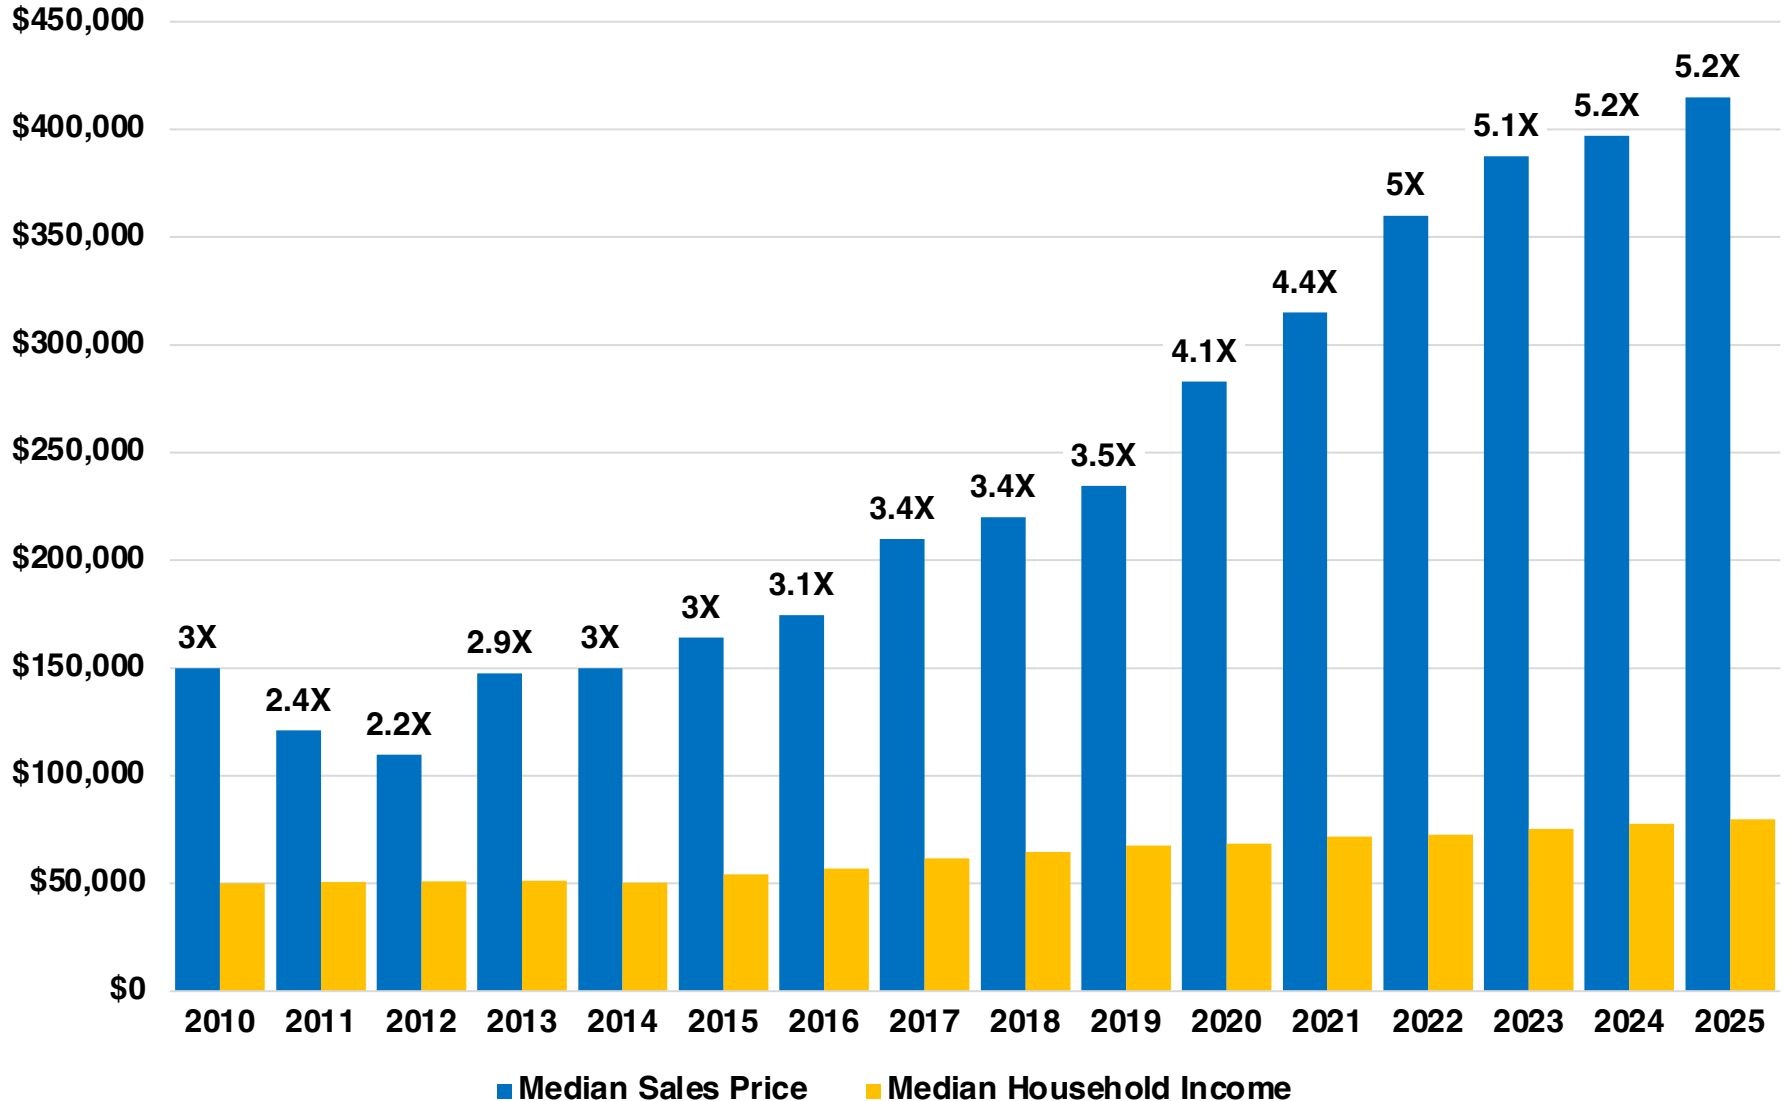

PICKENS

PICKENS COUNTY

EMPLOYMENT SNAPSHOT

- 16,954 RESIDENTS CURRENTLY EMPLOYED.
- 2024 UNEMPLOYMENT RATE: 2.9%
- SEP 2025 UNEMPLOYMENT RATE: 2.8%

Employment Trends

Industry Mix

Unemployment Rate Trends

PICKENS COUNTY

HISTORICAL POPULATION

Source: US Census

PICKENS COUNTY

2024 POPULATION BY AGE

PICKENS COUNTY

TOTAL VS HISPANIC BIRTHS

PICKENS COUNTY

HOME BUYING DISPARITY