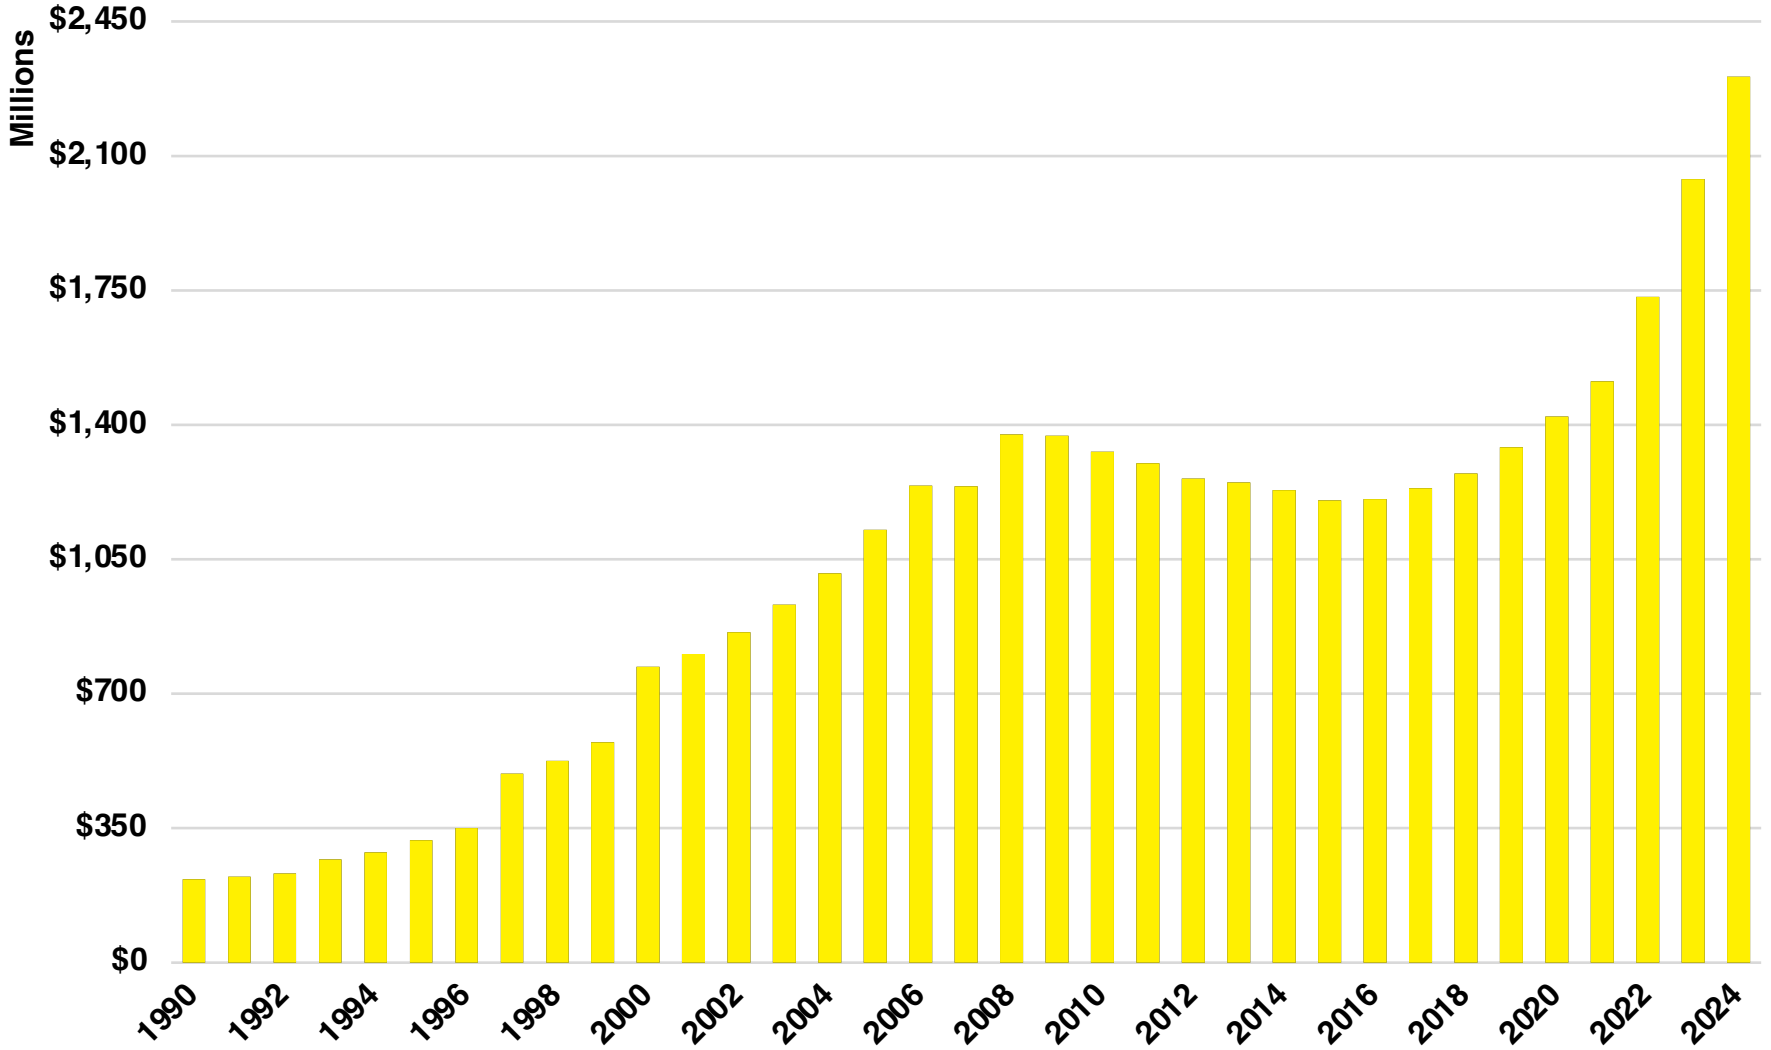

PICKENS COUNTY

TAX DIGEST 40% ASSESSED VALUE

Source: GA Dept of Revenue Consolidated Tax Digest