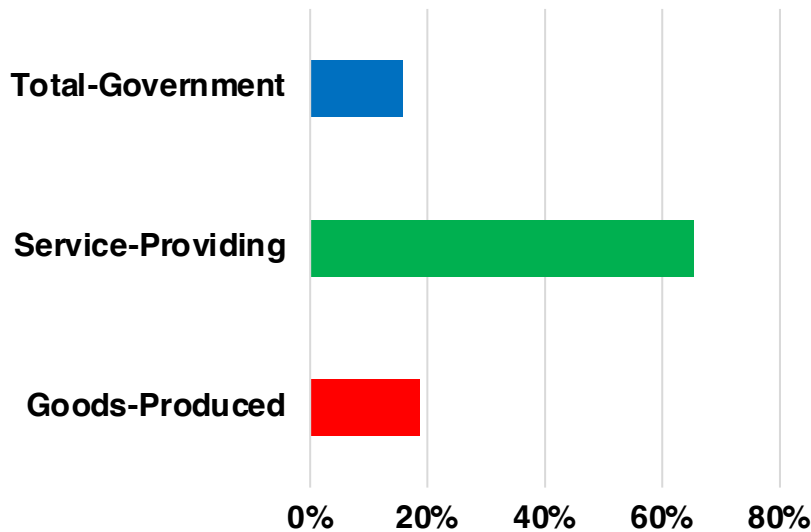

PICKENS

PICKENS COUNTY

EMPLOYMENT SNAPSHOT

- 16,954 RESIDENTS CURRENTLY EMPLOYED.
- 2024 UNEMPLOYMENT RATE: 2.9%
- SEP 2025 UNEMPLOYMENT RATE: 2.8%

Employment Trends

Industry Mix

Unemployment Rate Trends

PICKENS COUNTY

HISTORICAL POPULATION

Source: US Census

PICKENS COUNTY

2024 POPULATION BY AGE

PICKENS COUNTY

TOTAL VS HISPANIC BIRTHS

PICKENS COUNTY

HOME BUYING DISPARITY