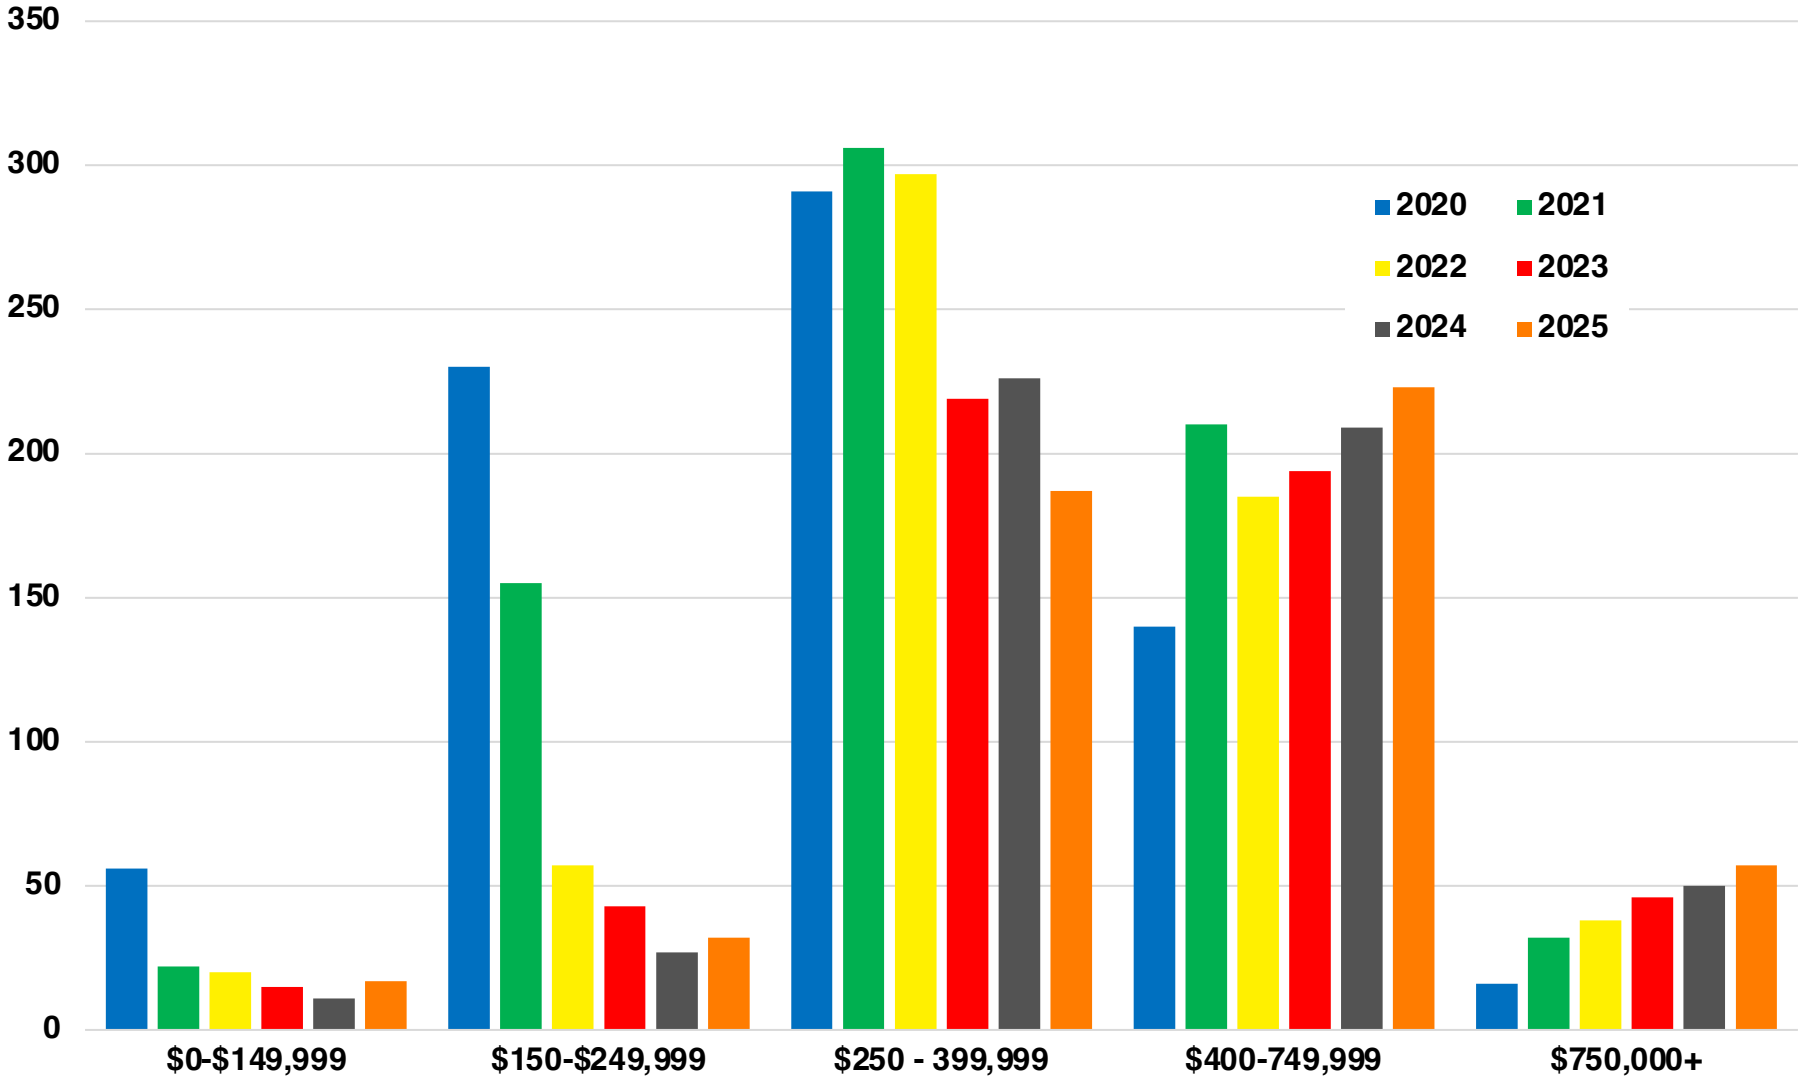

PICKENS COUNTY

SINGLE FAMILY HOME SALES