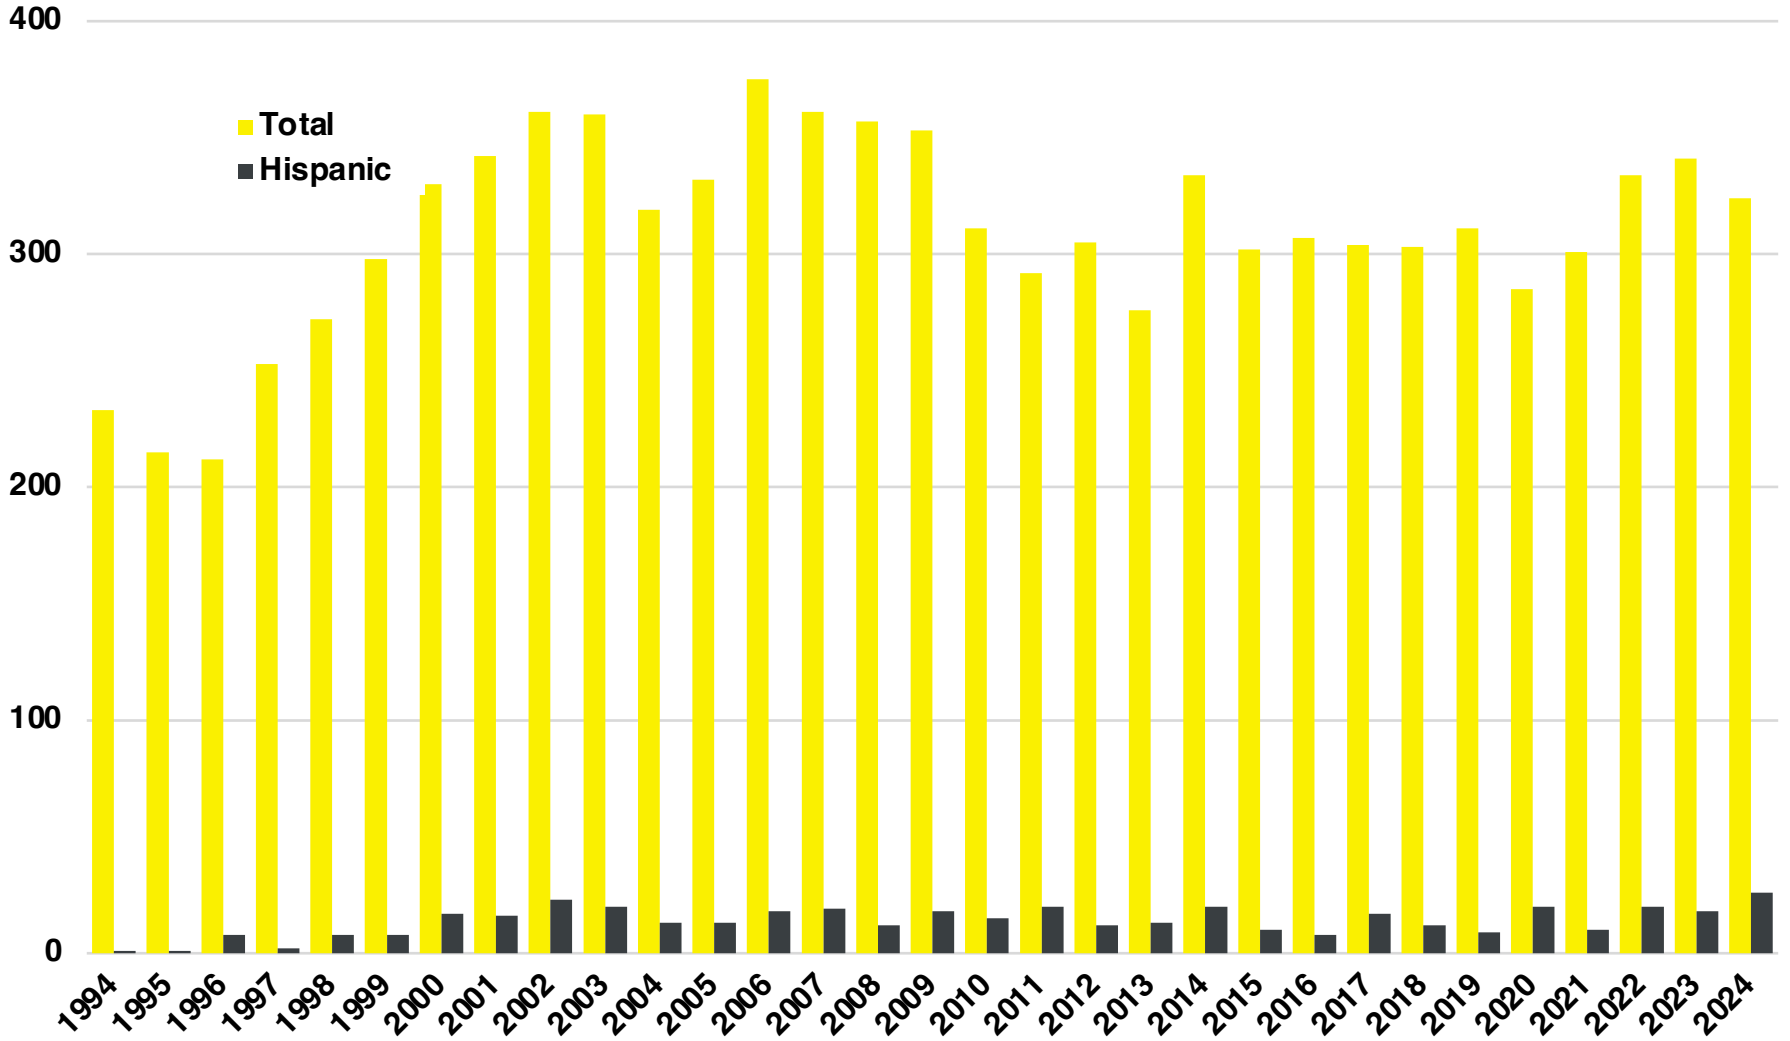

PICKENS

PICKENS COUNTY

EMPLOYMENT SNAPSHOT

- 16,954 RESIDENTS CURRENTLY EMPLOYED.
- 2024 UNEMPLOYMENT RATE: 2.9%
- SEP 2025 UNEMPLOYMENT RATE: 2.8%

Employment Trends

Industry Mix

Unemployment Rate Trends

PICKENS COUNTY

HISTORICAL POPULATION

Source: US Census

PICKENS COUNTY

2024 POPULATION BY AGE

PICKENS COUNTY

TOTAL VS HISPANIC BIRTHS

PICKENS COUNTY

HOME BUYING DISPARITY