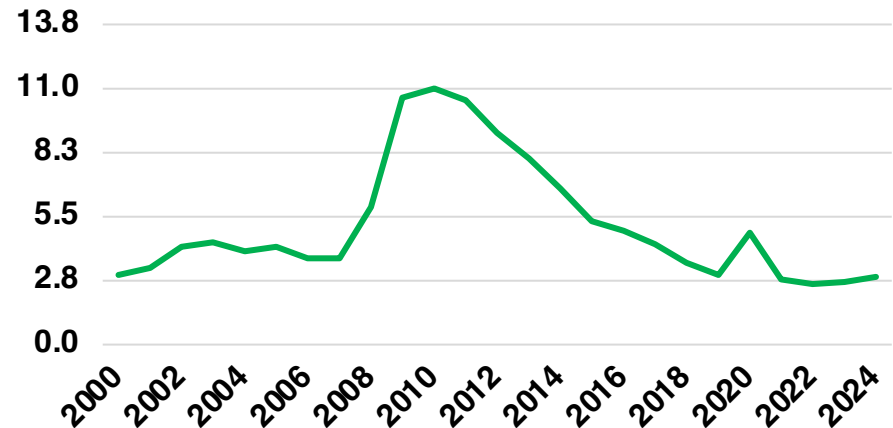

PICKENS

PICKENS COUNTY

EMPLOYMENT SNAPSHOT

- 16,954 RESIDENTS CURRENTLY EMPLOYED.
- 2024 UNEMPLOYMENT RATE: 2.9%
- SEP 2025 UNEMPLOYMENT RATE: 2.8%

Employment Trends

Industry Mix

Unemployment Rate Trends

PICKENS COUNTY