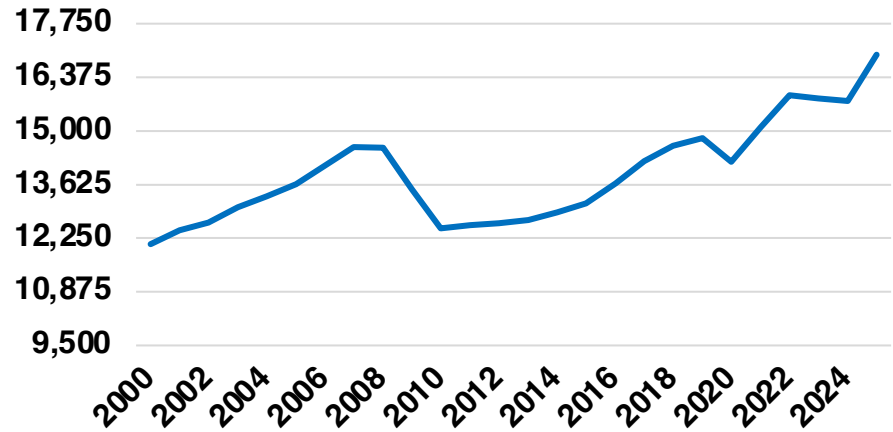

PICKENS

PICKENS COUNTY

EMPLOYMENT SNAPSHOT

- 16,954 RESIDENTS CURRENTLY EMPLOYED.
- 2024 UNEMPLOYMENT RATE: 2.9%
- SEP 2025 UNEMPLOYMENT RATE: 2.8%

Employment Trends

Industry Mix

Unemployment Rate Trends

PICKENS COUNTY

HISTORICAL POPULATION

Source: US Census

PICKENS COUNTY

2024 POPULATION BY AGE

PICKENS COUNTY

TOTAL VS HISPANIC BIRTHS

PICKENS COUNTY

HOME BUYING DISPARITY