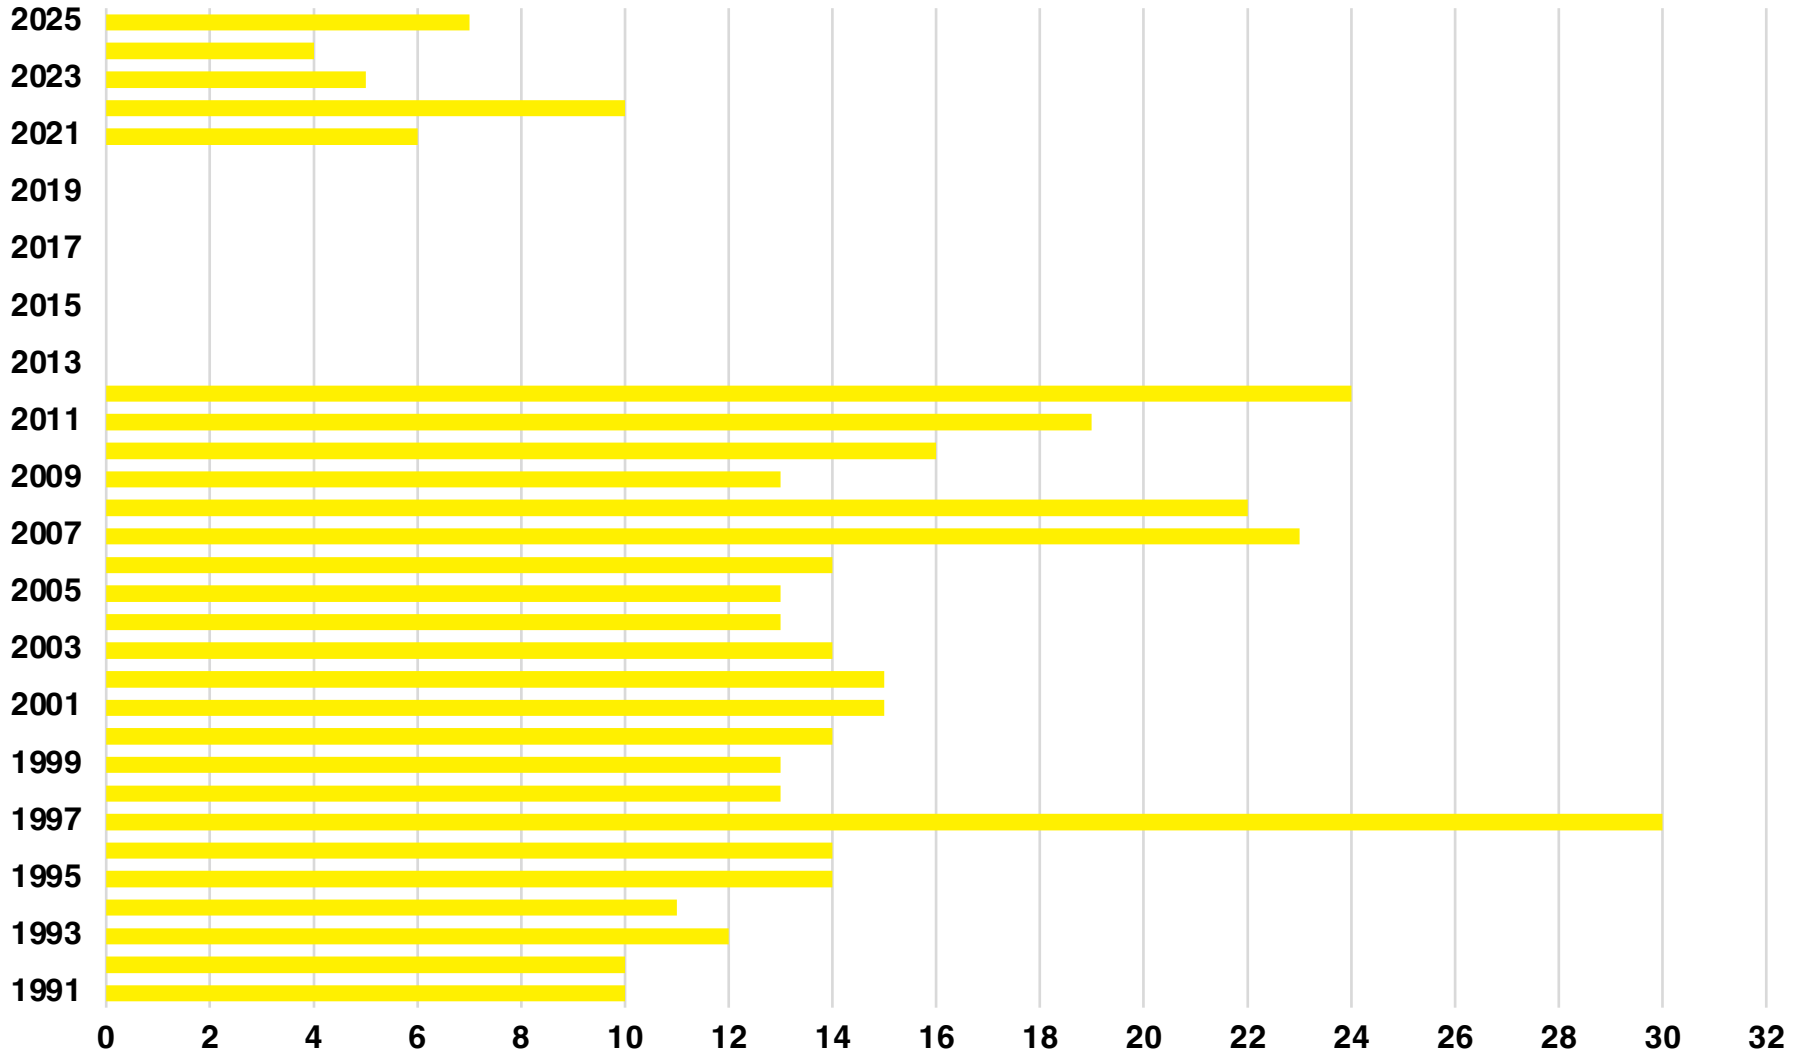

RABUN

RABUN COUNTY

EMPLOYMENT SNAPSHOT

- 7,498 RESIDENTS CURRENTLY EMPLOYED.
- 2024 UNEMPLOYMENT RATE: 3.2%
- SEP 2025 UNEMPLOYMENT RATE: 2.9%

Employment Trends

Industry Mix

Unemployment Rate Trends

RABUN COUNTY

HISTORICAL POPULATION

Source: US Census

RABUN COUNTY

2024 POPULATION BY AGE

RABUN COUNTY

TOTAL VS HISPANIC BIRTHS

RABUN COUNTY

HOME BUYING DISPARITY

RABUN COUNTY

SINGLE FAMILY BUILDING PERMITS

RABUN COUNTY

MULTI FAMILY BUILDING PERMITS

RABUN COUNTY

ZONED ACREAGE

2024