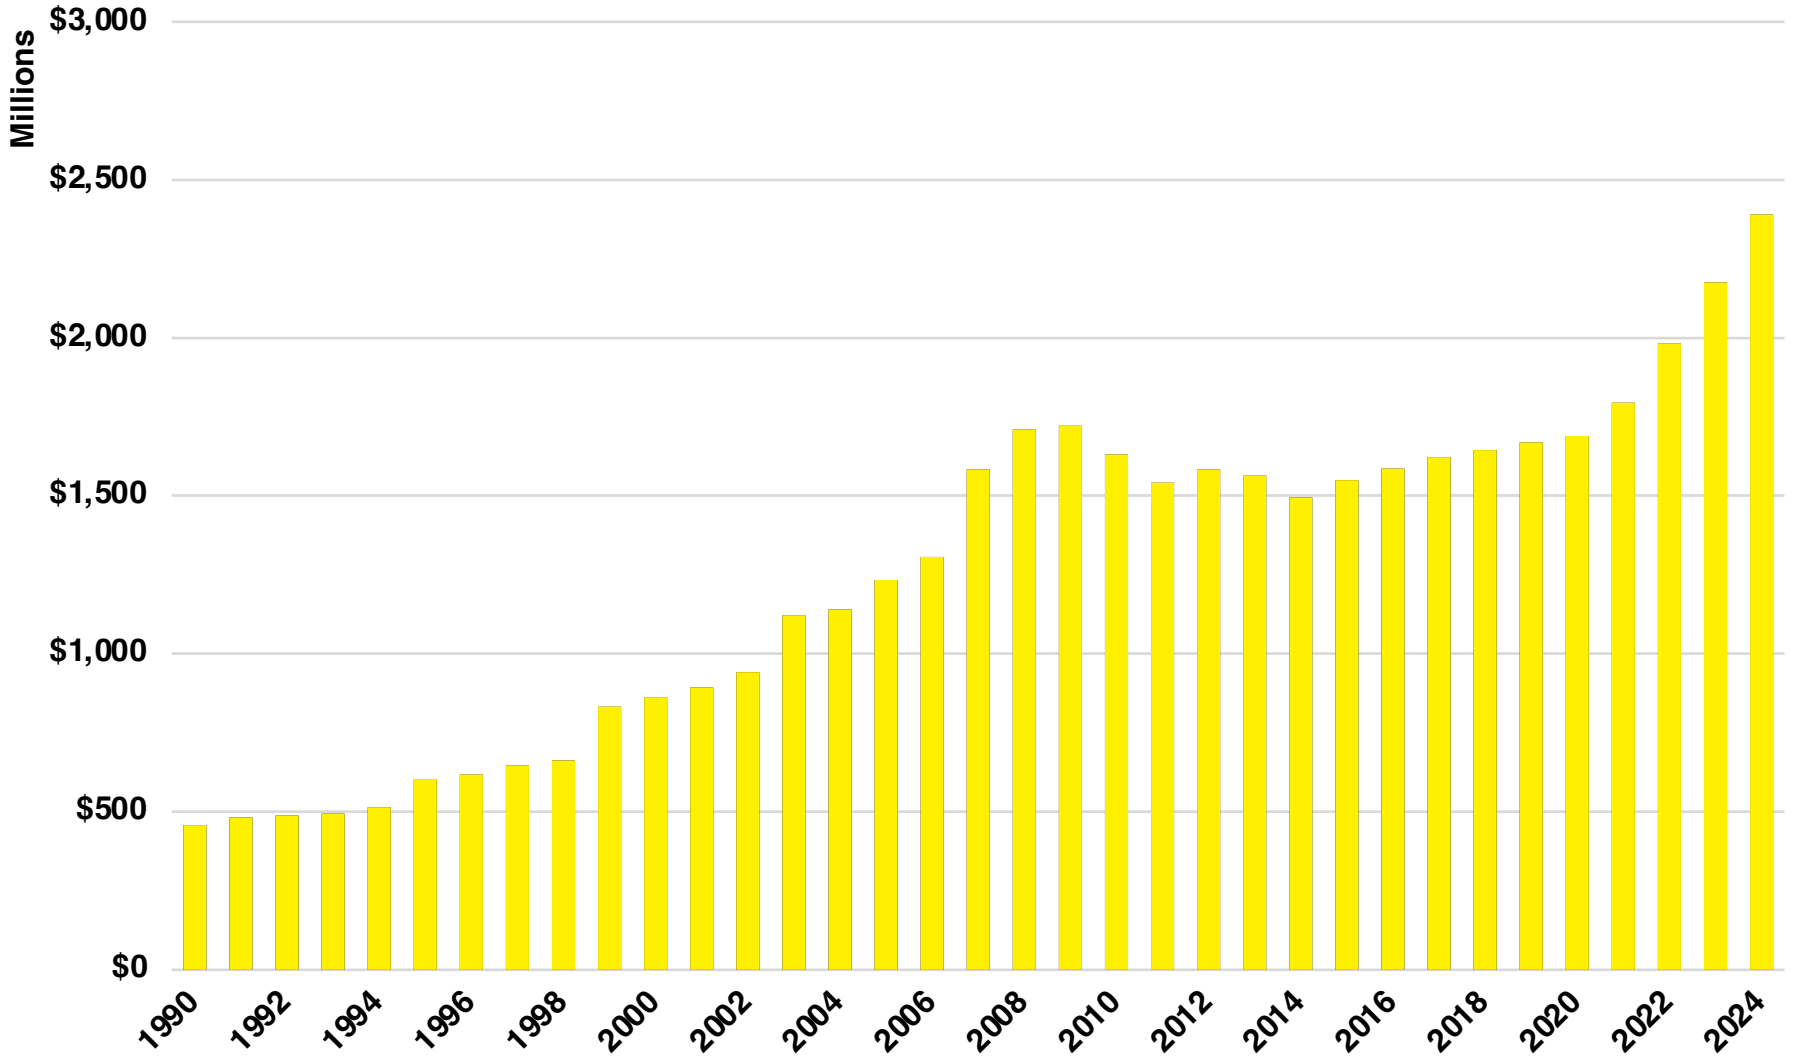

RABUN COUNTY

TAX DIGEST 40% ASSESSED VALUE

Source: GA Dept of Revenue Consolidated Tax Digest