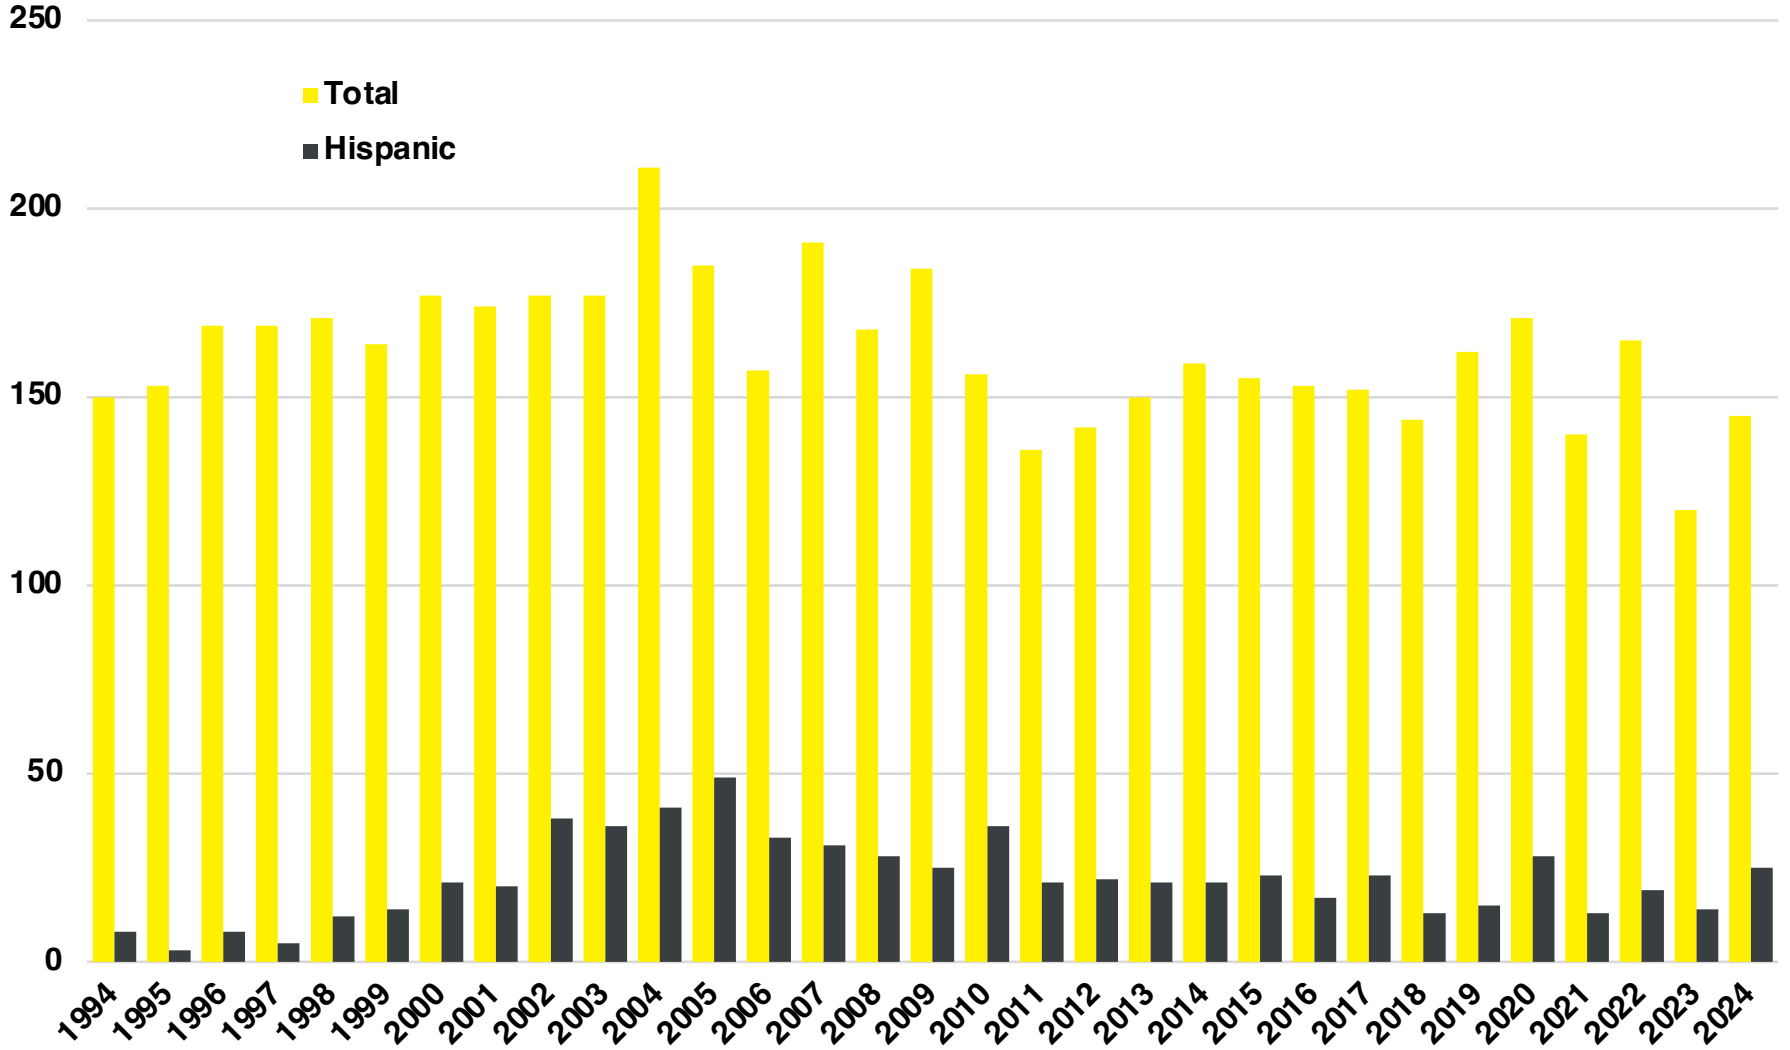

RABUN

RABUN COUNTY

EMPLOYMENT SNAPSHOT

- 7,498 RESIDENTS CURRENTLY EMPLOYED.
- 2024 UNEMPLOYMENT RATE: 3.2%
- SEP 2025 UNEMPLOYMENT RATE: 2.9%

Employment Trends

Industry Mix

Unemployment Rate Trends

RABUN COUNTY

HISTORICAL POPULATION

Source: US Census

RABUN COUNTY

2024 POPULATION BY AGE

RABUN COUNTY

TOTAL VS HISPANIC BIRTHS

RABUN COUNTY

HOME BUYING DISPARITY