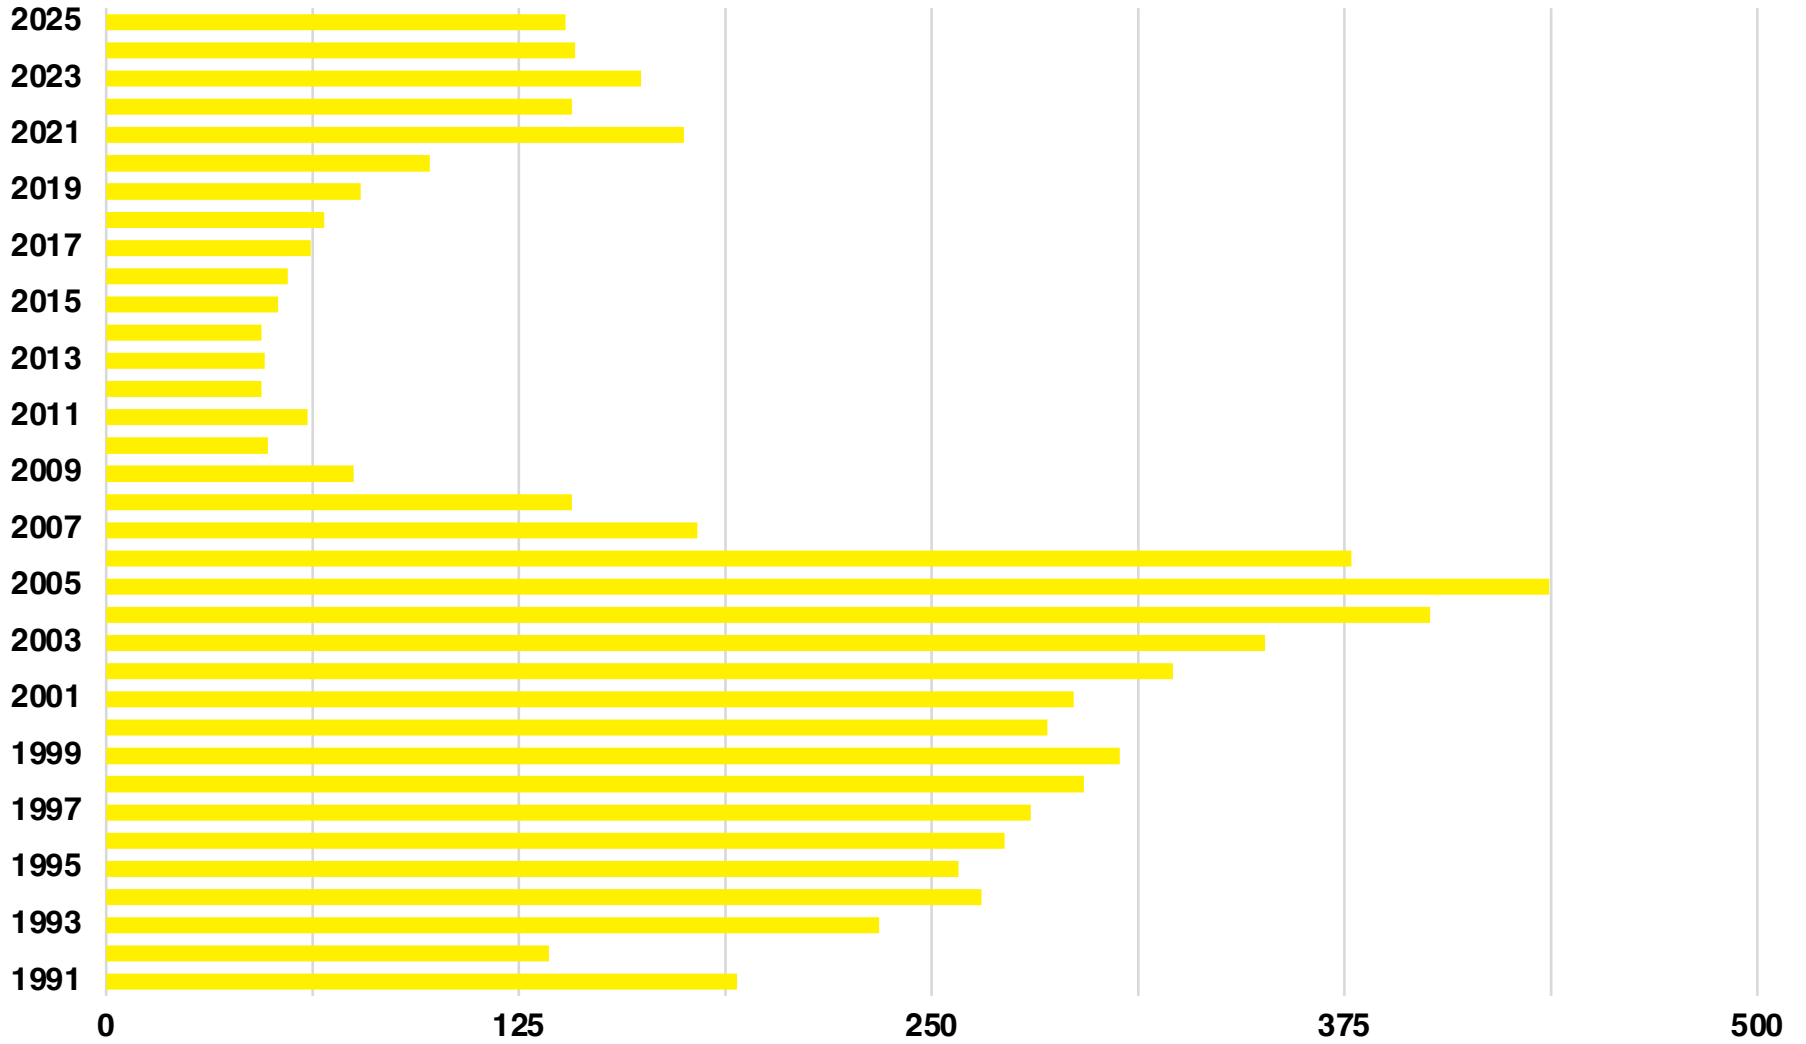

RABUN COUNTY

SINGLE FAMILY BUILDING PERMITS