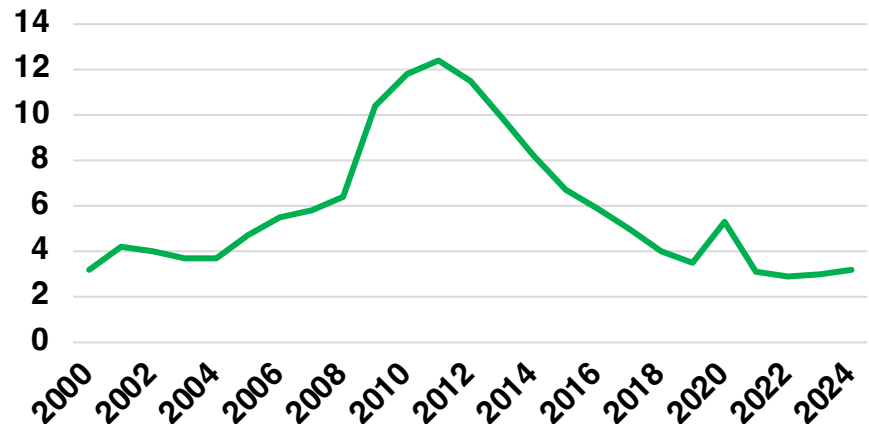

RABUN

RABUN COUNTY

EMPLOYMENT SNAPSHOT

- 7,498 RESIDENTS CURRENTLY EMPLOYED.
- 2024 UNEMPLOYMENT RATE: 3.2%
- SEP 2025 UNEMPLOYMENT RATE: 2.9%

Employment Trends

Industry Mix

Unemployment Rate Trends

RABUN COUNTY

HISTORICAL POPULATION

Source: US Census

RABUN COUNTY

2024 POPULATION BY AGE

RABUN COUNTY

TOTAL VS HISPANIC BIRTHS

RABUN COUNTY

HOME BUYING DISPARITY