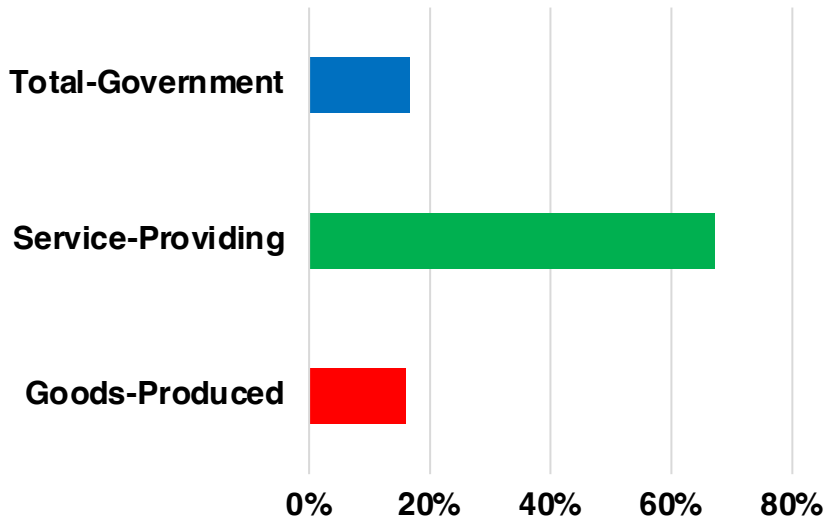

RABUN

RABUN COUNTY

EMPLOYMENT SNAPSHOT

- 7,498 RESIDENTS CURRENTLY EMPLOYED.
- 2024 UNEMPLOYMENT RATE: 3.2%
- SEP 2025 UNEMPLOYMENT RATE: 2.9%

Employment Trends

Industry Mix

Unemployment Rate Trends

RABUN COUNTY