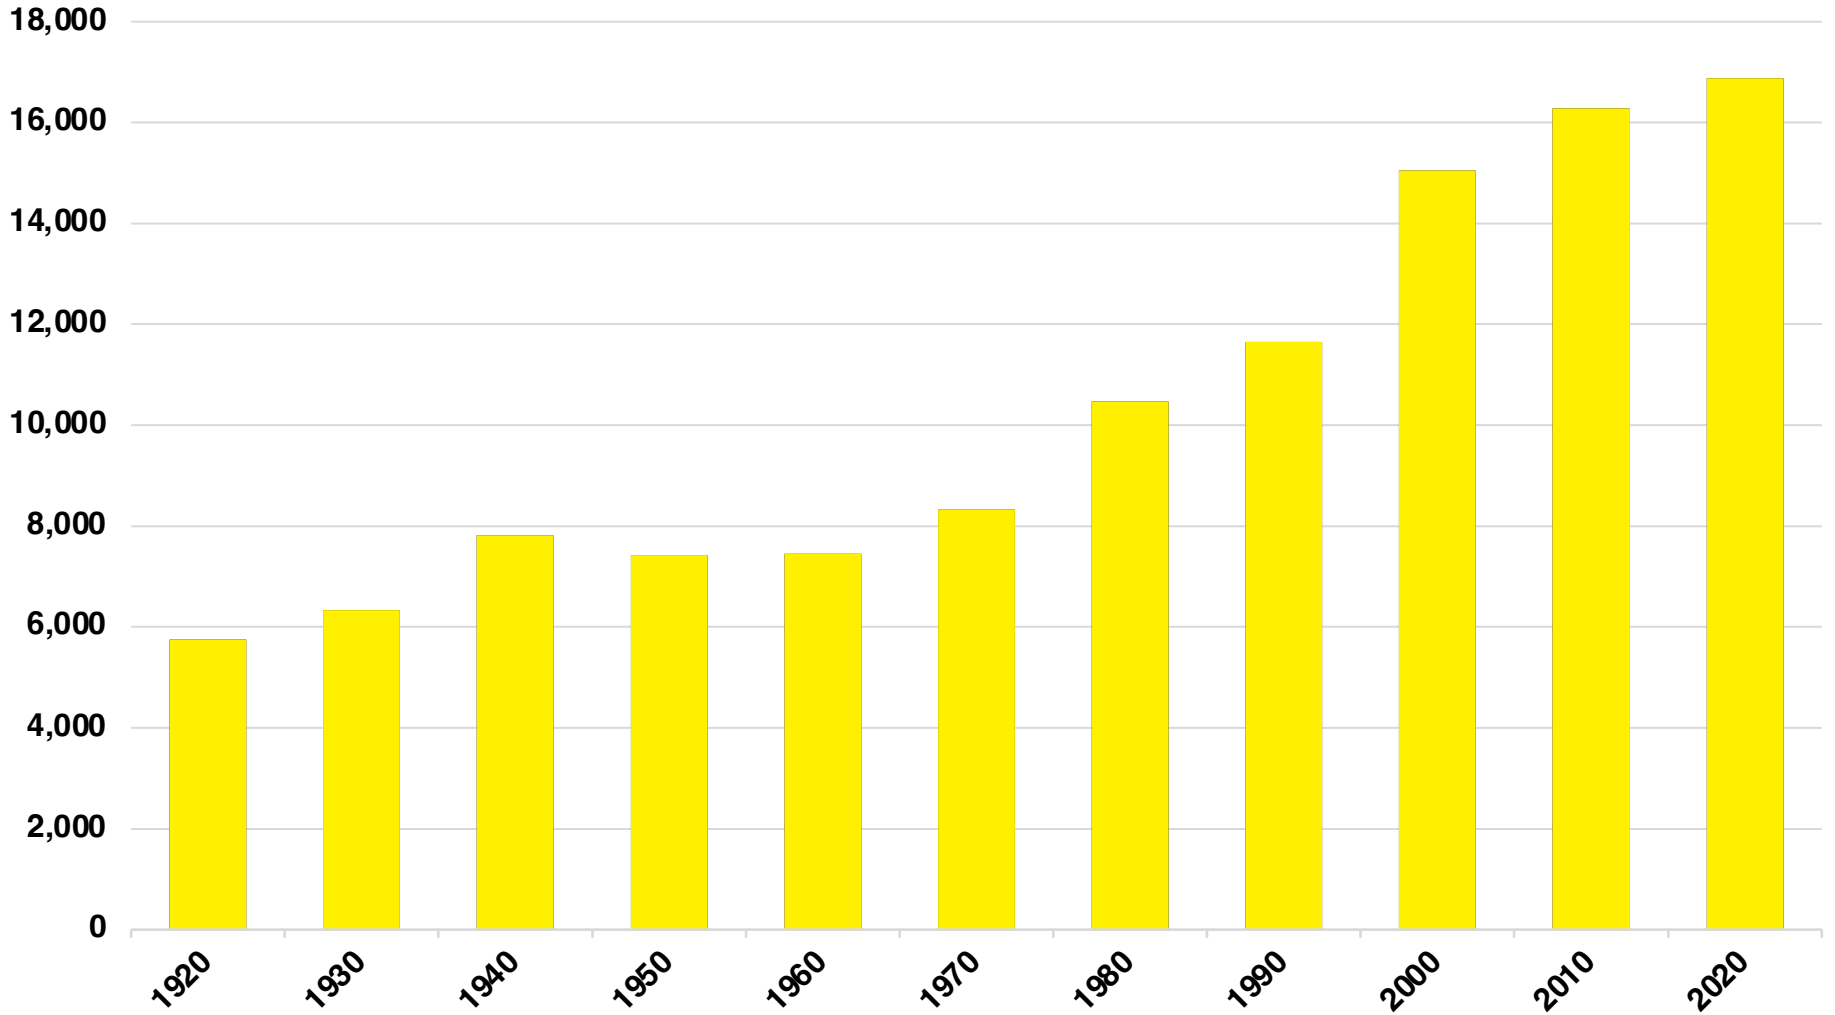

RABUN

RABUN COUNTY

EMPLOYMENT SNAPSHOT

- 7,498 RESIDENTS CURRENTLY EMPLOYED.
- 2024 UNEMPLOYMENT RATE: 3.2%
- SEP 2025 UNEMPLOYMENT RATE: 2.9%

Employment Trends

Industry Mix

Unemployment Rate Trends

RABUN COUNTY

HISTORICAL POPULATION

Source: US Census

RABUN COUNTY

2024 POPULATION BY AGE

RABUN COUNTY

TOTAL VS HISPANIC BIRTHS

RABUN COUNTY

HOME BUYING DISPARITY