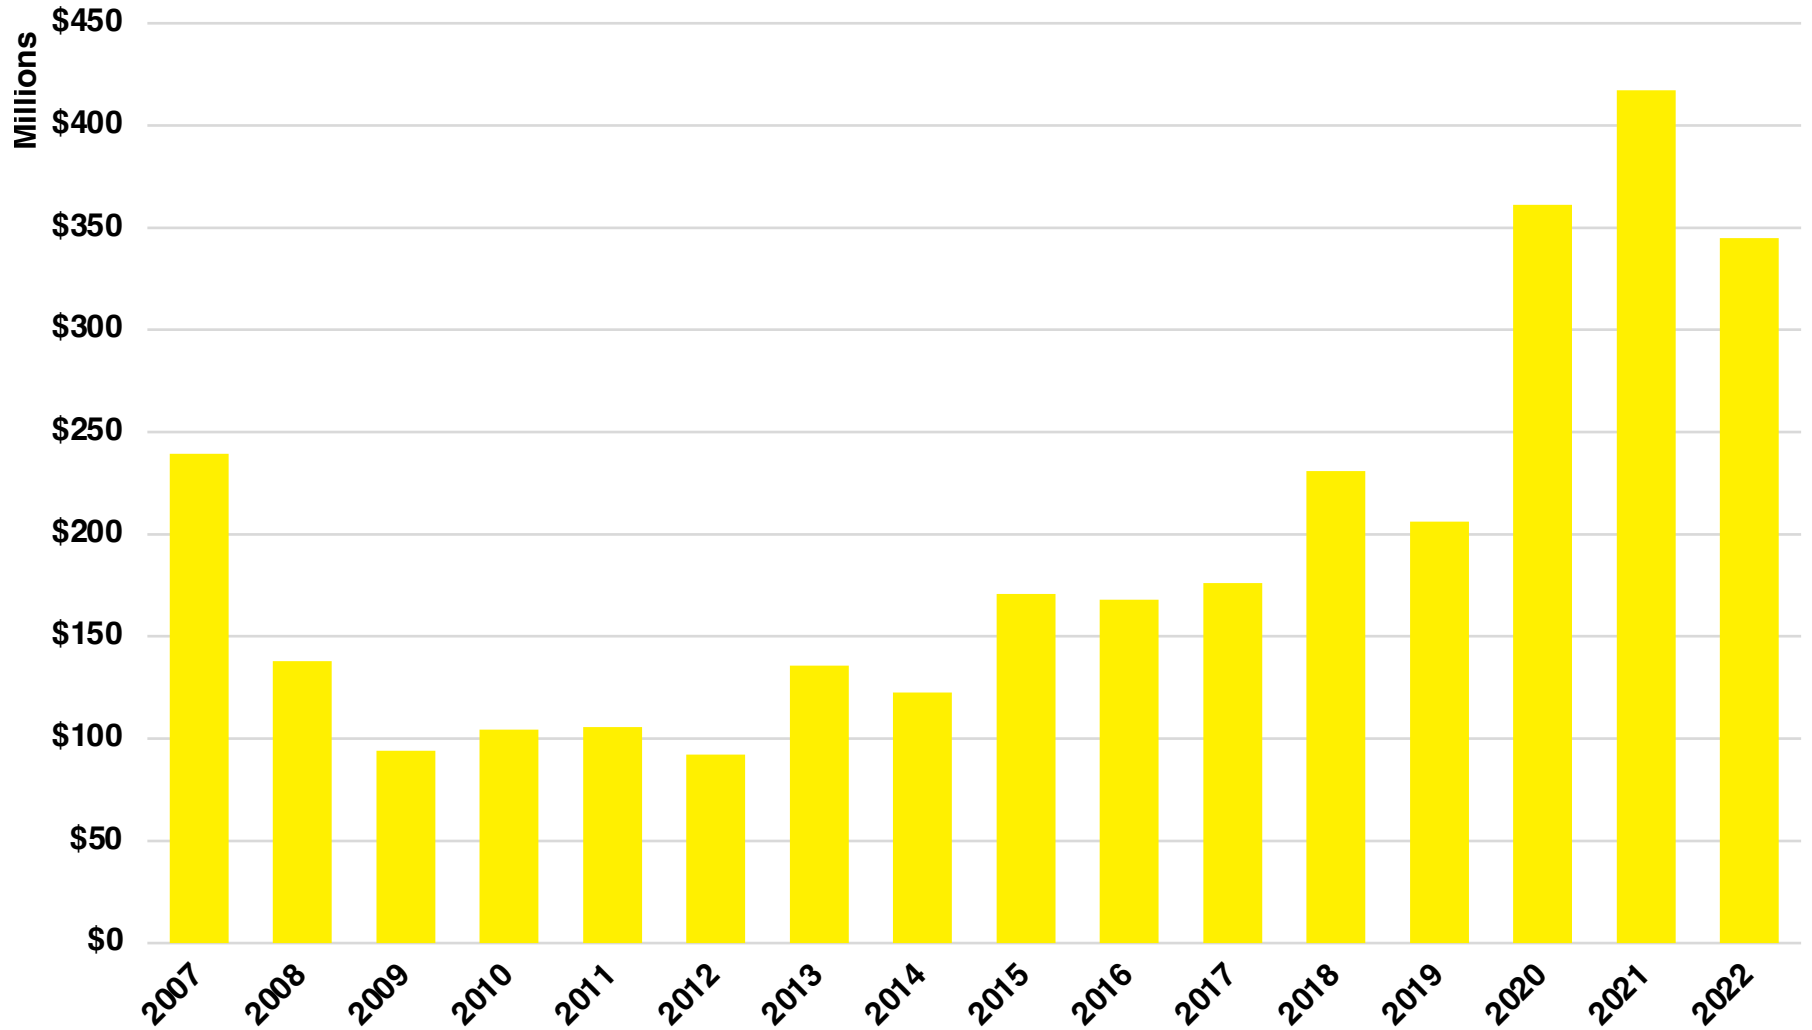

RABUN COUNTY

TOTAL REAL ESTATE SALES

Source: Beasley Report