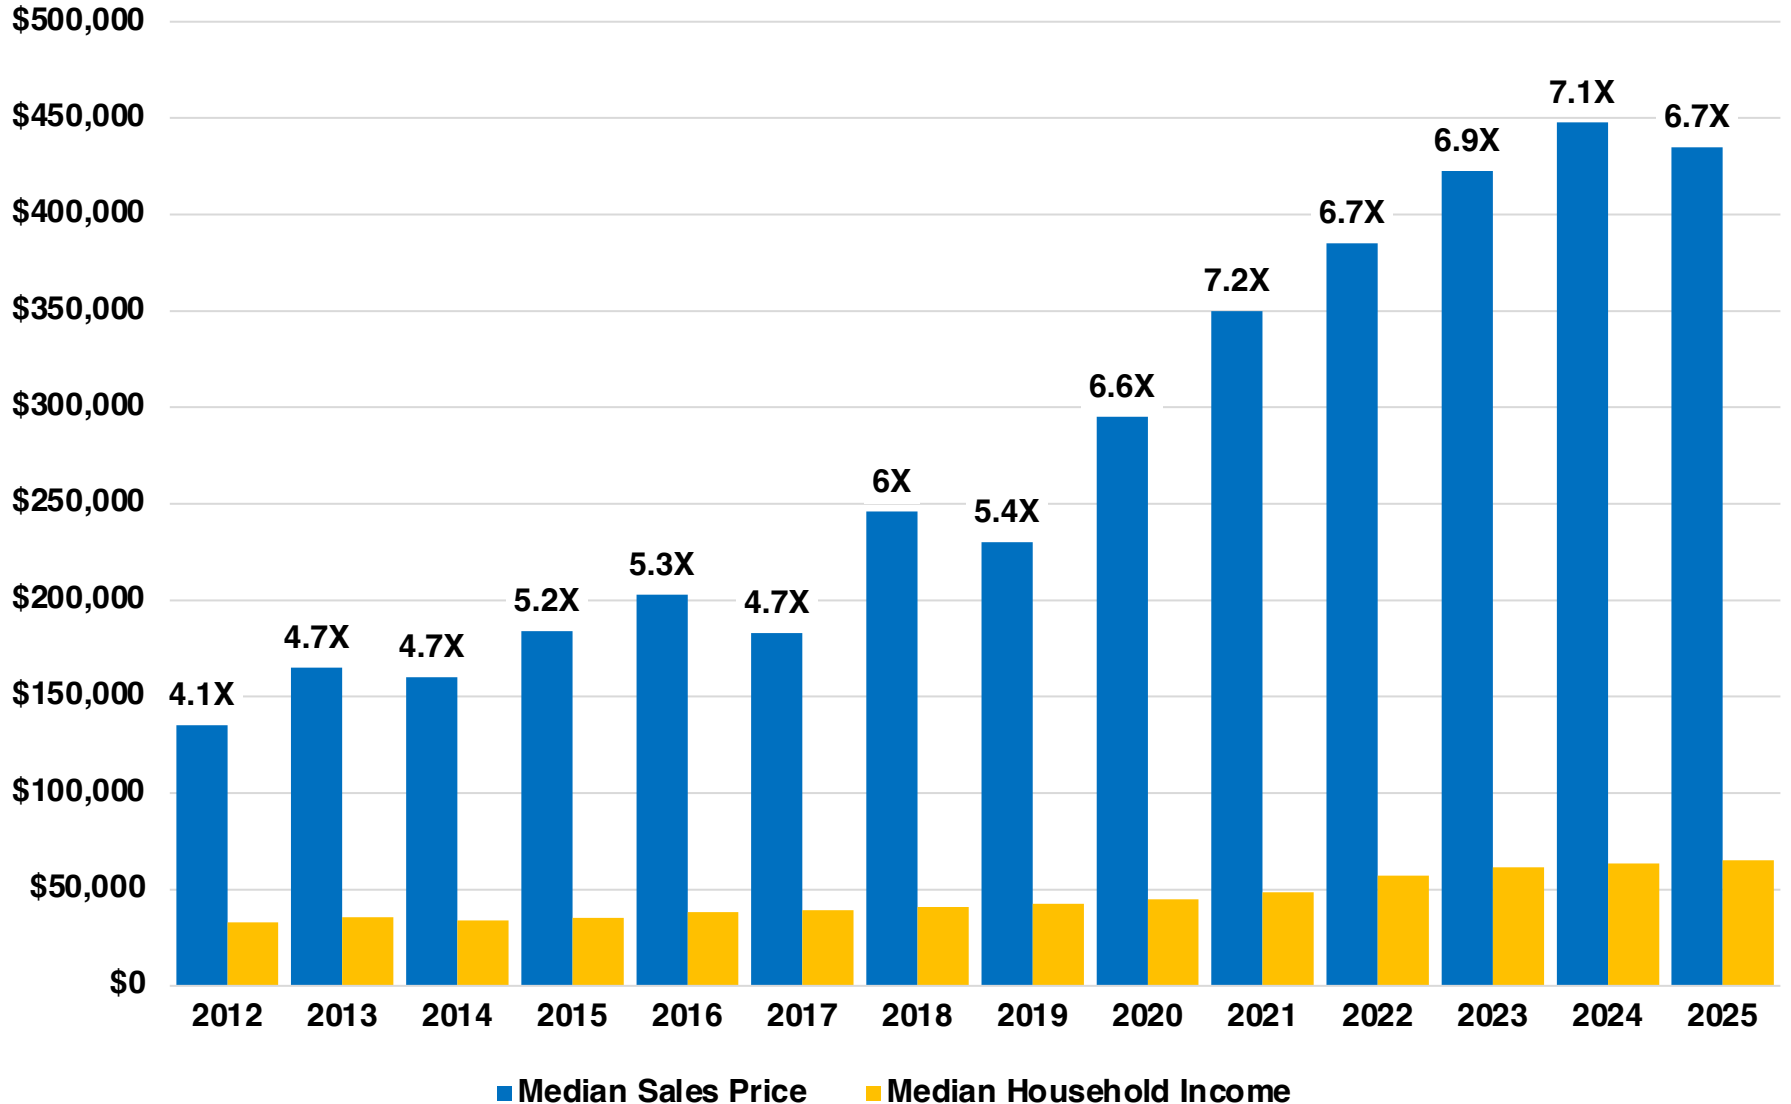

RABUN

RABUN COUNTY

EMPLOYMENT SNAPSHOT

- 7,498 RESIDENTS CURRENTLY EMPLOYED.
- 2024 UNEMPLOYMENT RATE: 3.2%
- SEP 2025 UNEMPLOYMENT RATE: 2.9%

Employment Trends

Industry Mix

Unemployment Rate Trends

RABUN COUNTY

HISTORICAL POPULATION

Source: US Census

RABUN COUNTY

2024 POPULATION BY AGE

RABUN COUNTY

TOTAL VS HISPANIC BIRTHS

RABUN COUNTY

HOME BUYING DISPARITY