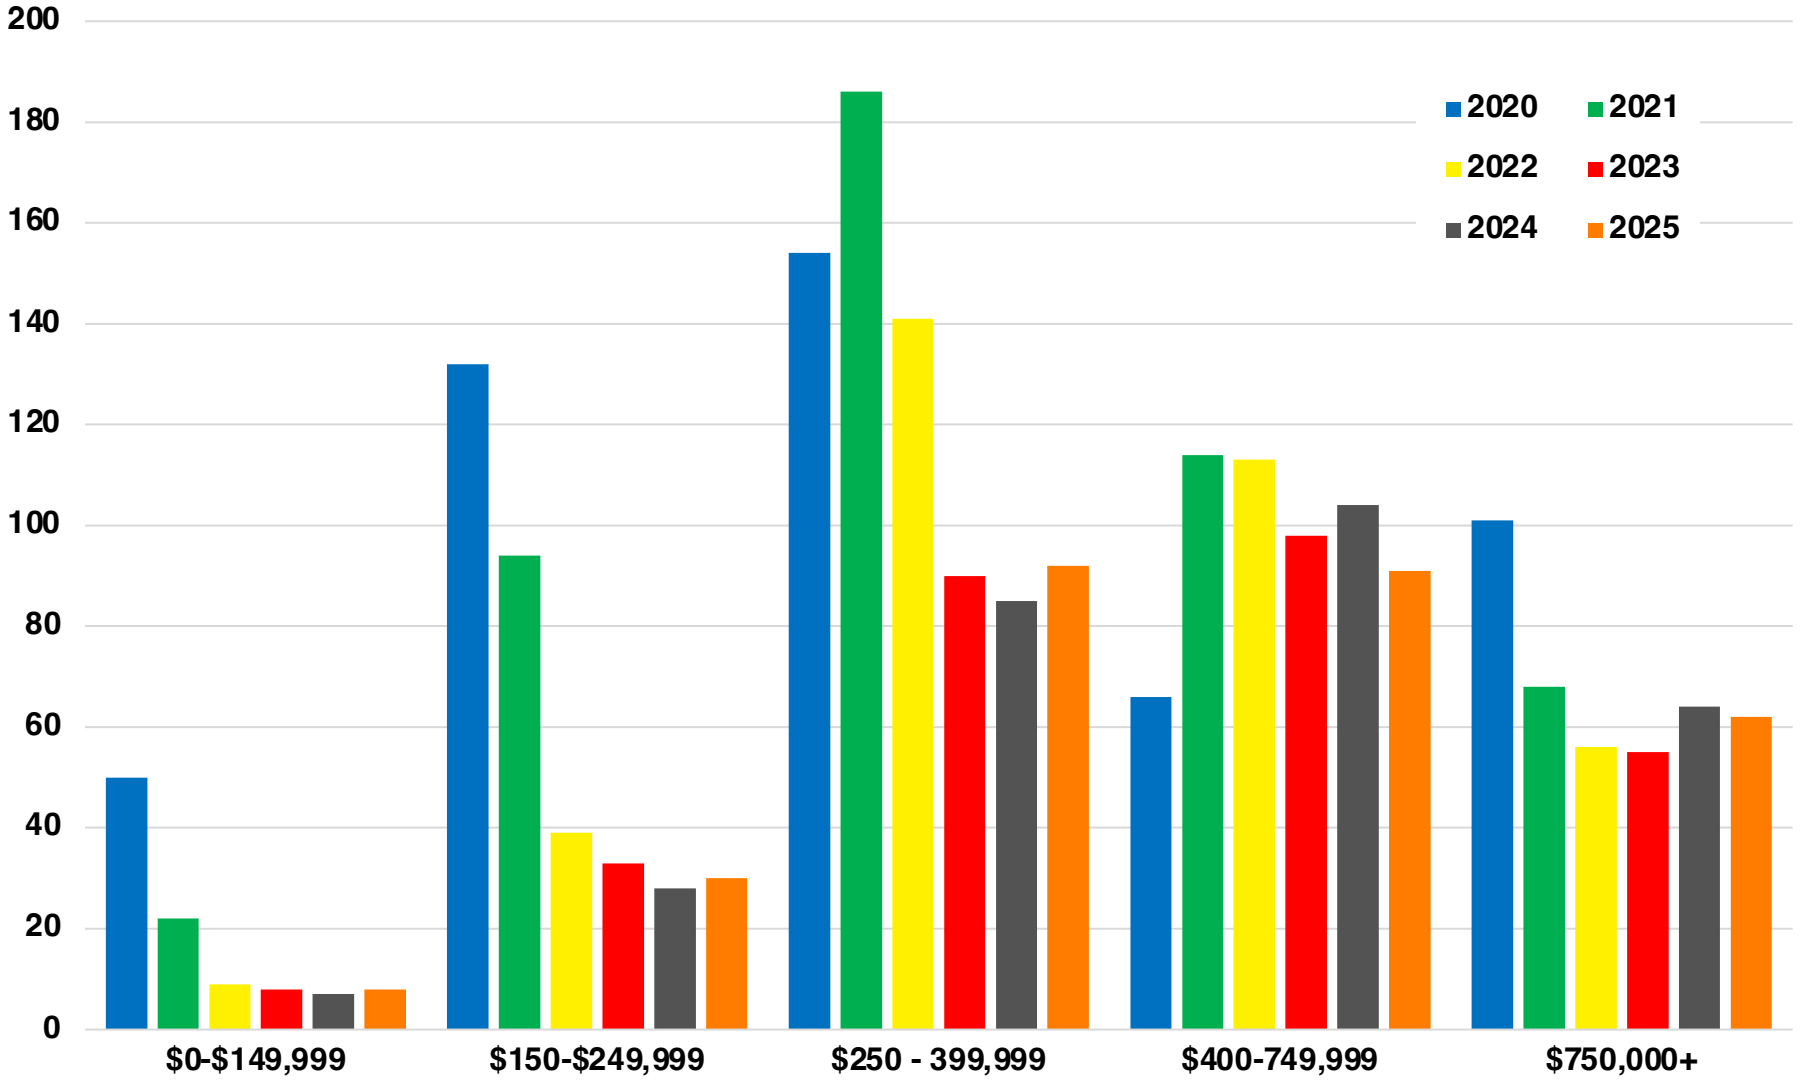

RABUN COUNTY

SINGLE FAMILY HOME SALES