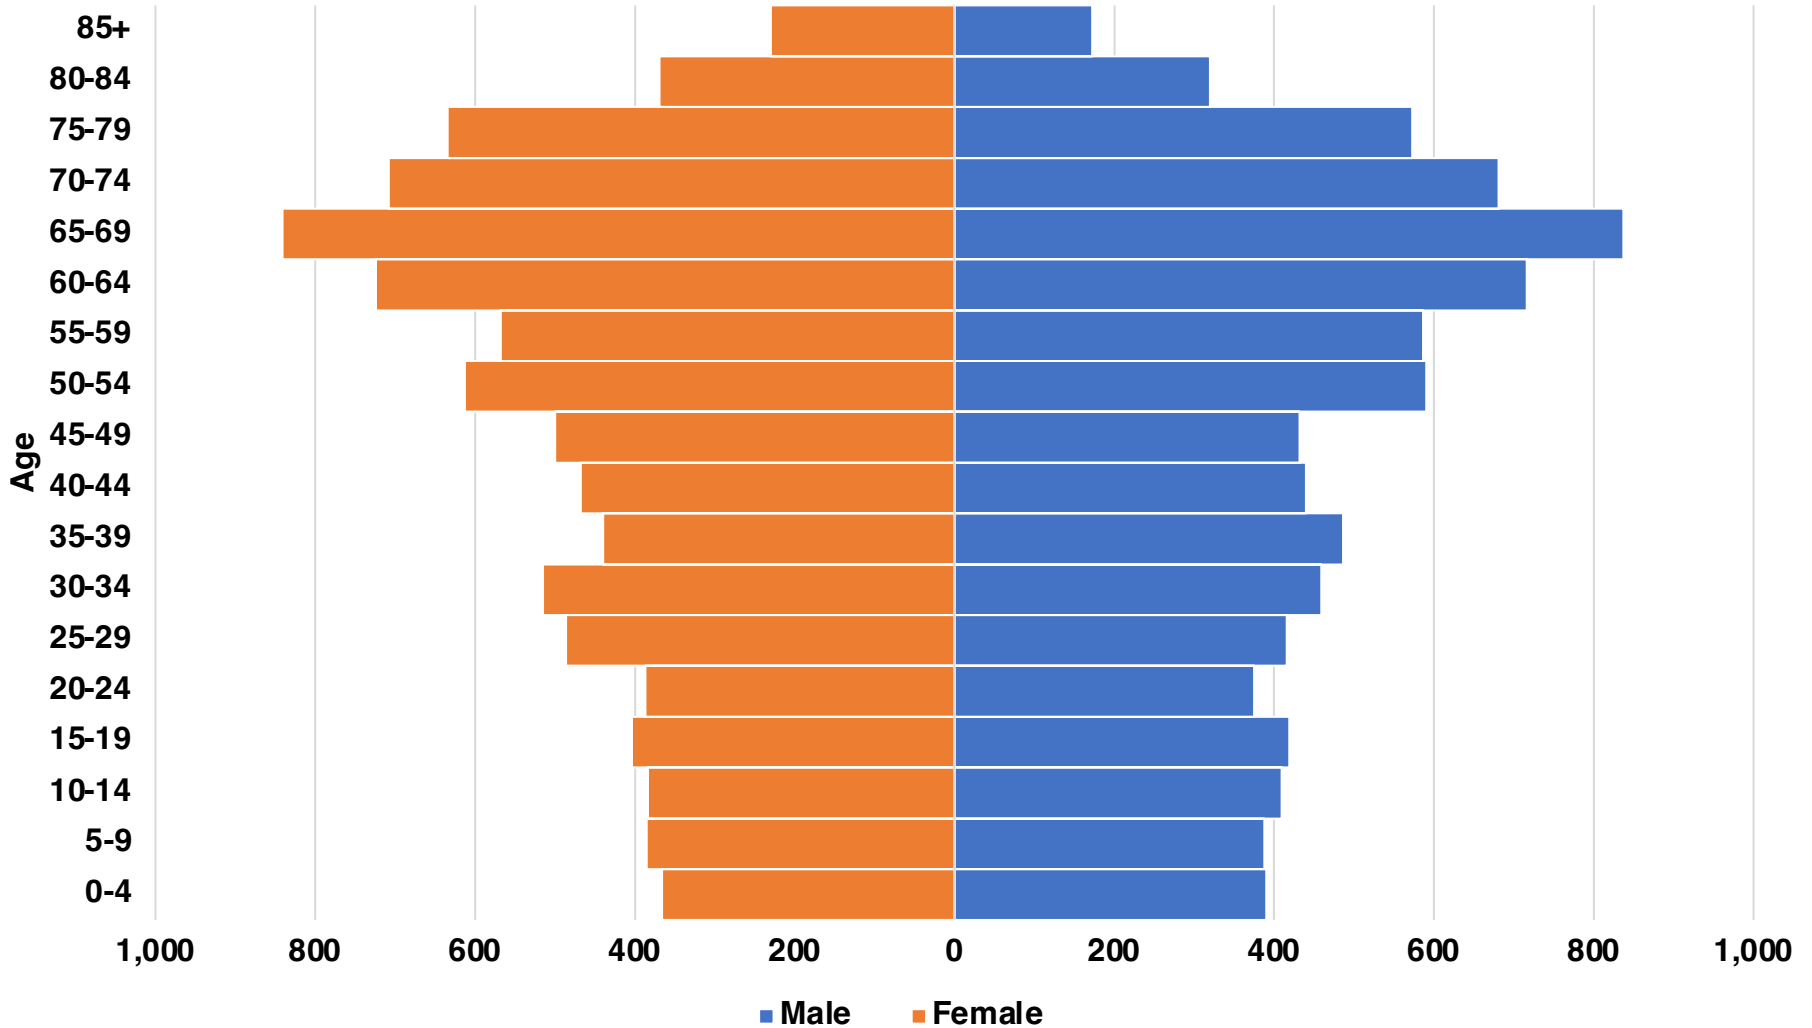

RABUN

RABUN COUNTY

EMPLOYMENT SNAPSHOT

- 7,498 RESIDENTS CURRENTLY EMPLOYED.
- 2024 UNEMPLOYMENT RATE: 3.2%
- SEP 2025 UNEMPLOYMENT RATE: 2.9%

Employment Trends

Industry Mix

Unemployment Rate Trends

RABUN COUNTY

HISTORICAL POPULATION

Source: US Census

RABUN COUNTY

2024 POPULATION BY AGE

RABUN COUNTY

TOTAL VS HISPANIC BIRTHS

RABUN COUNTY

HOME BUYING DISPARITY