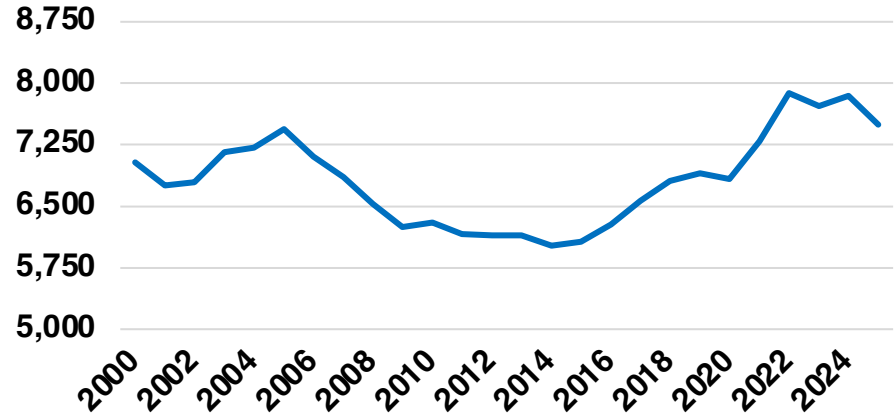

RABUN

RABUN COUNTY

EMPLOYMENT SNAPSHOT

- 7,498 RESIDENTS CURRENTLY EMPLOYED.
- 2024 UNEMPLOYMENT RATE: 3.2%
- SEP 2025 UNEMPLOYMENT RATE: 2.9%

Employment Trends

Industry Mix

Unemployment Rate Trends

RABUN COUNTY

HISTORICAL POPULATION

Source: US Census

RABUN COUNTY

2024 POPULATION BY AGE

RABUN COUNTY

TOTAL VS HISPANIC BIRTHS

RABUN COUNTY

HOME BUYING DISPARITY