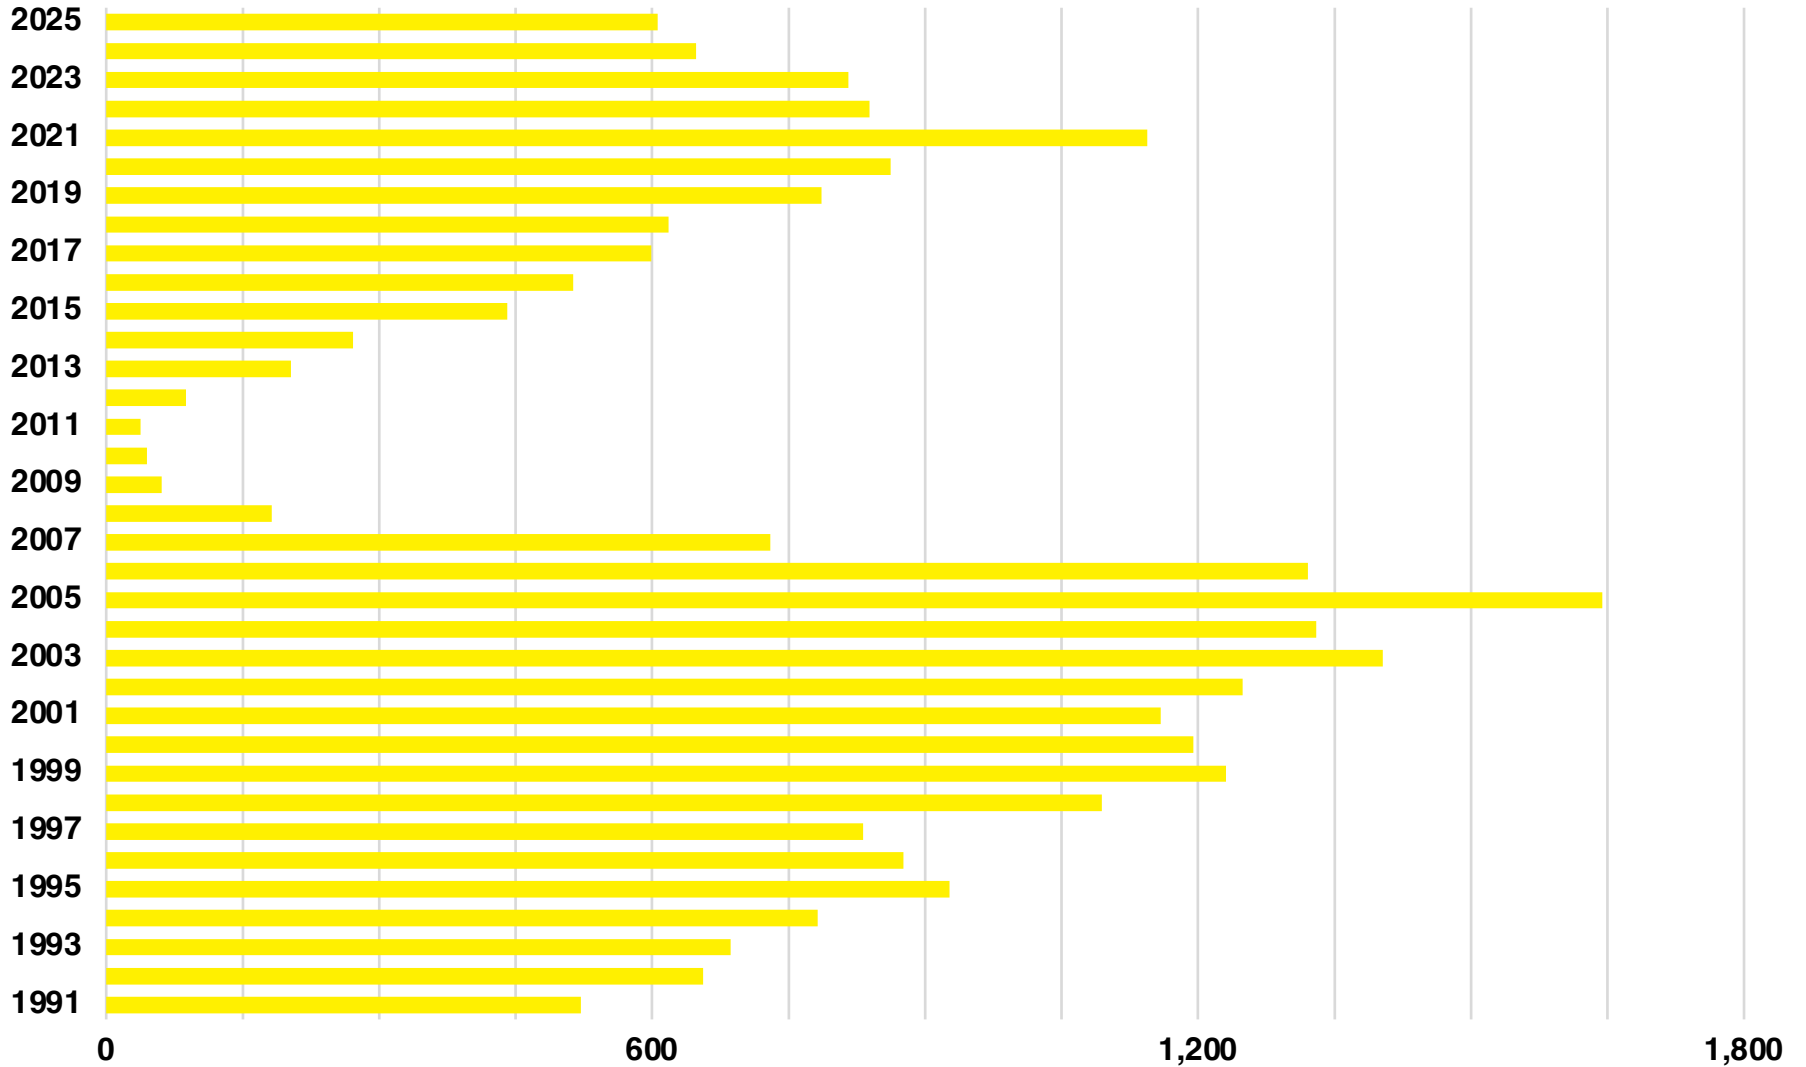

WALTON COUNTY

SINGLE FAMILY BUILDING PERMITS