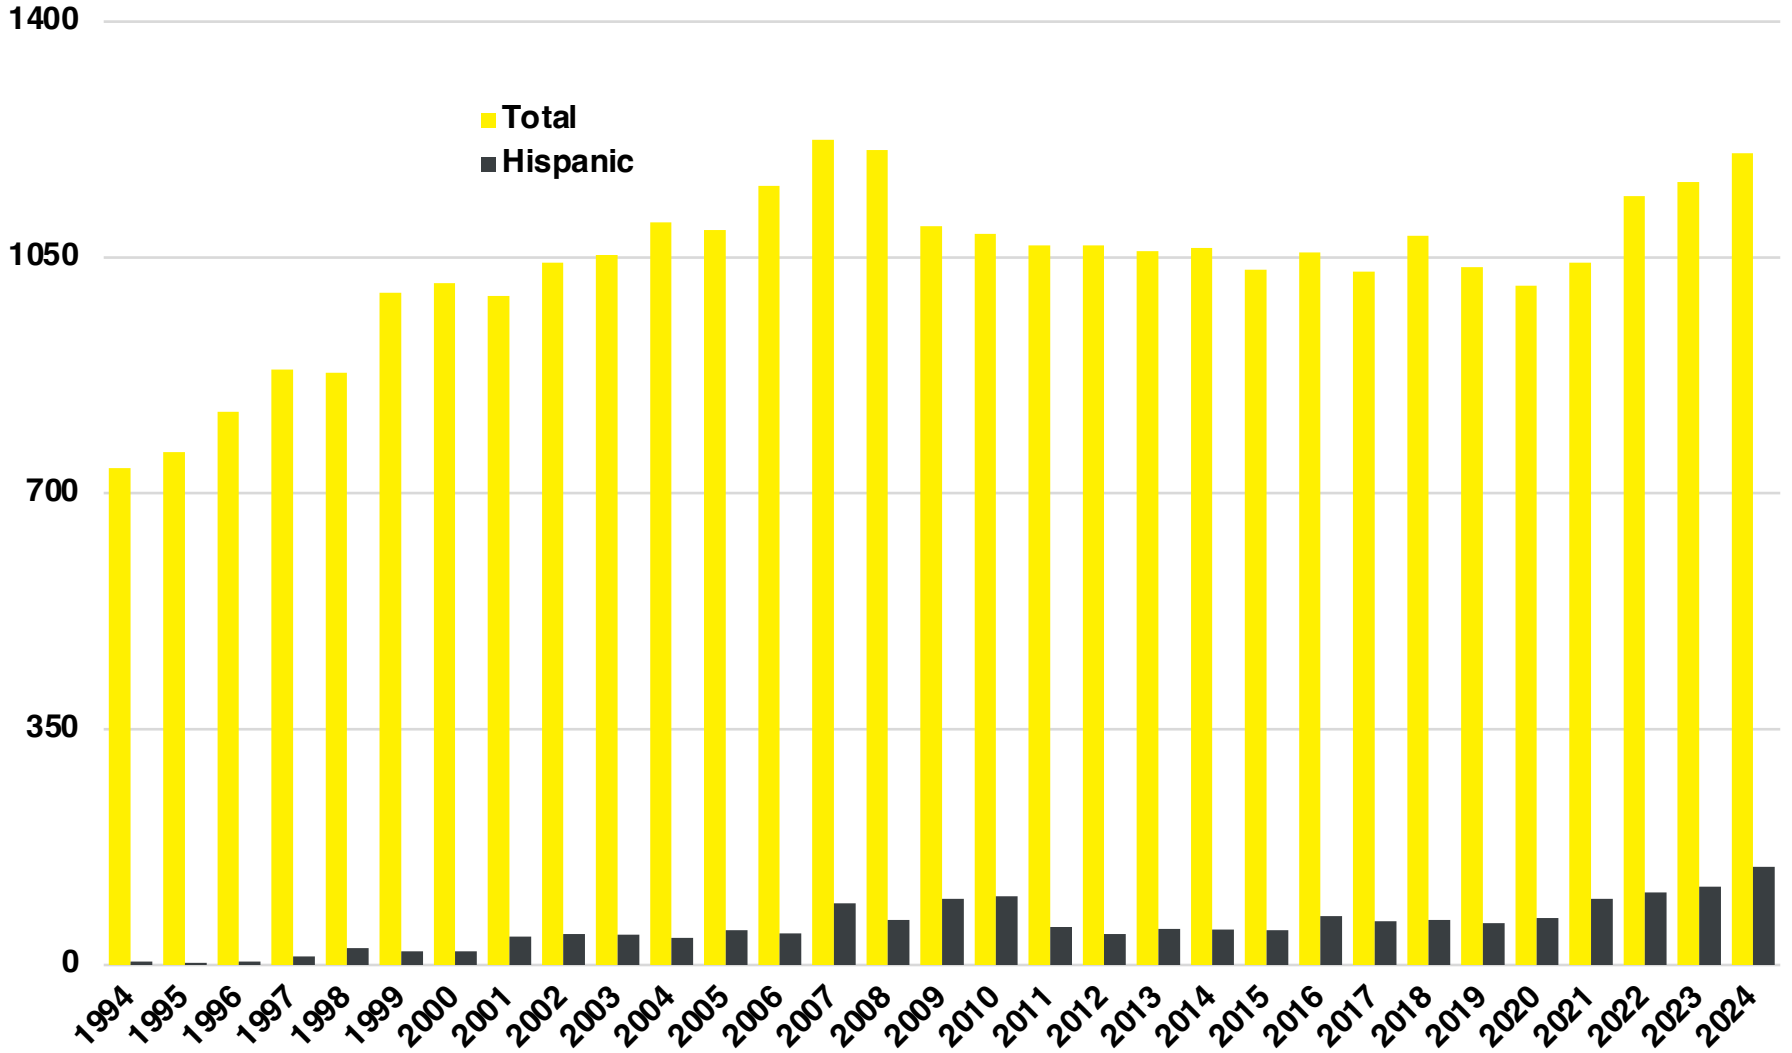

WALTON

WALTON COUNTY

EMPLOYMENT SNAPSHOT

- 51,156 RESIDENTS CURRENTLY EMPLOYED.
- 2024 UNEMPLOYMENT RATE: 3.2%
- SEP 2025 UNEMPLOYMENT RATE: 3.1%

Industry Mix

Employment Trends

Employment Trends

WALTON COUNTY

HISTORICAL POPULATION

Source: US Census

WALTON COUNTY

2024 POPULATION BY AGE

WALTON COUNTY

TOTAL VS HISPANIC BIRTHS

WALTON COUNTY

HOME BUYING DISPARITY