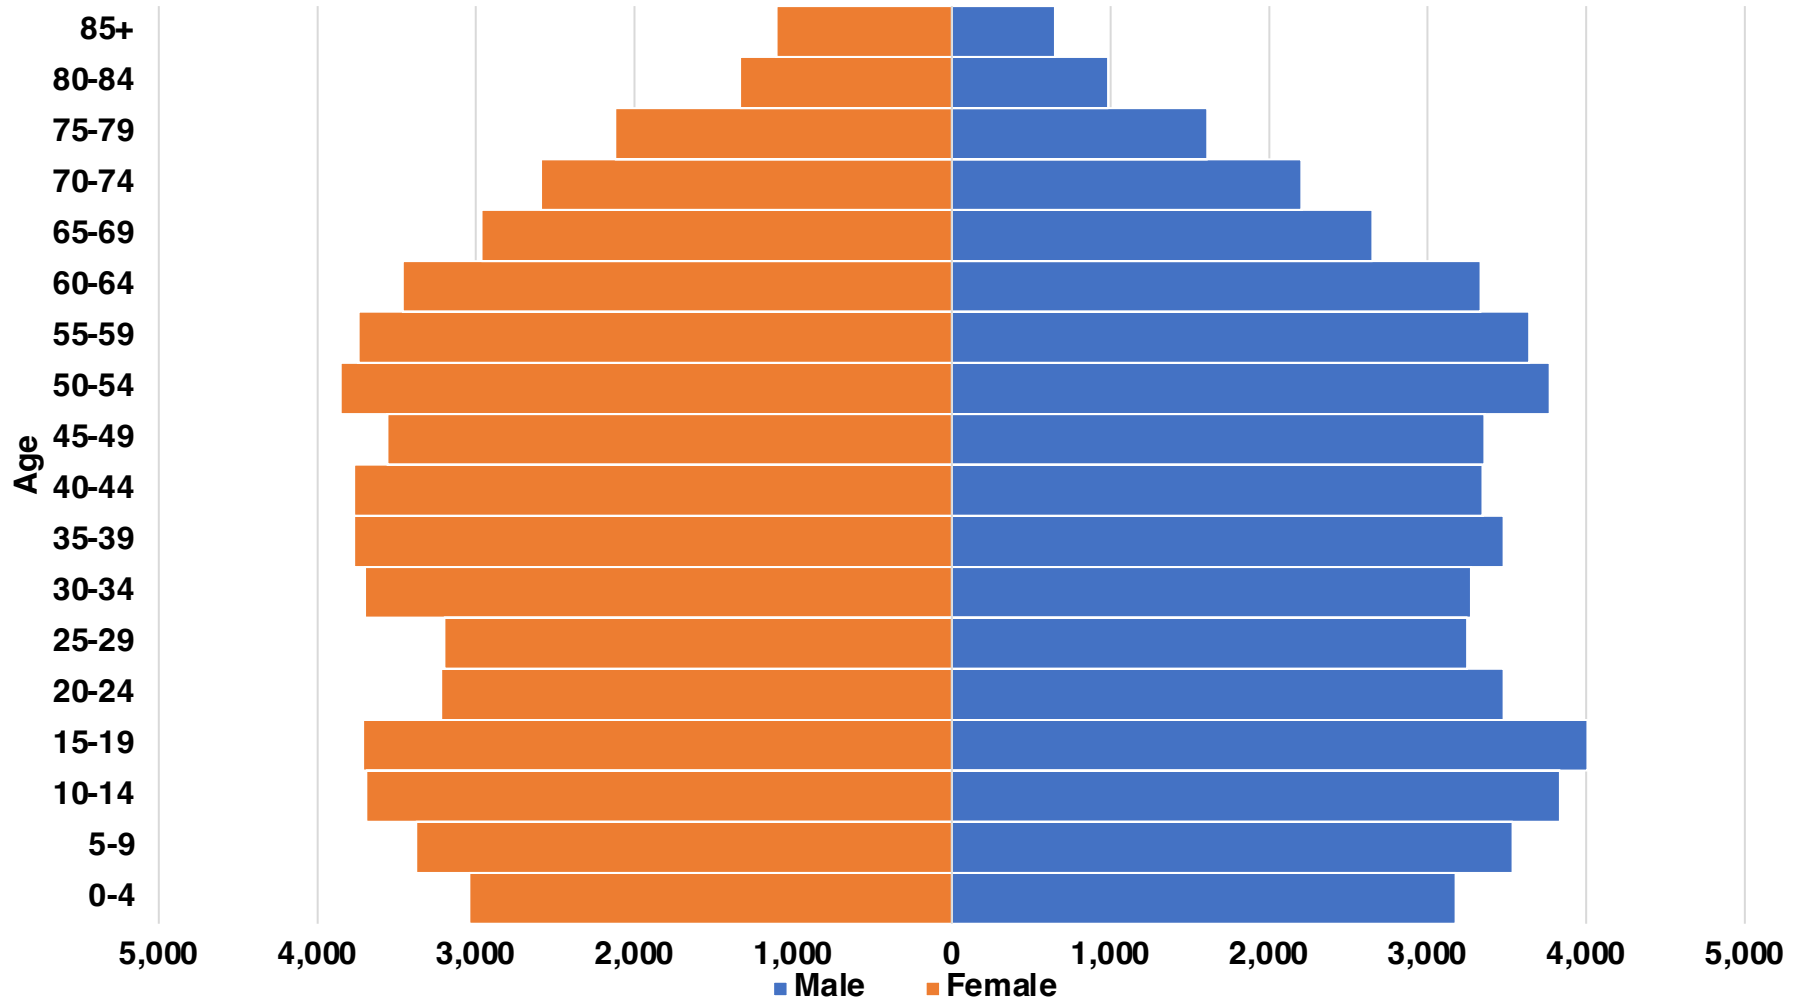

WALTON

WALTON COUNTY

EMPLOYMENT SNAPSHOT

- 51,156 RESIDENTS CURRENTLY EMPLOYED.
- 2024 UNEMPLOYMENT RATE: 3.2%
- SEP 2025 UNEMPLOYMENT RATE: 3.1%

Industry Mix

Employment Trends

Employment Trends

WALTON COUNTY

HISTORICAL POPULATION

Source: US Census

WALTON COUNTY

2024 POPULATION BY AGE

WALTON COUNTY

TOTAL VS HISPANIC BIRTHS

WALTON COUNTY

HOME BUYING DISPARITY