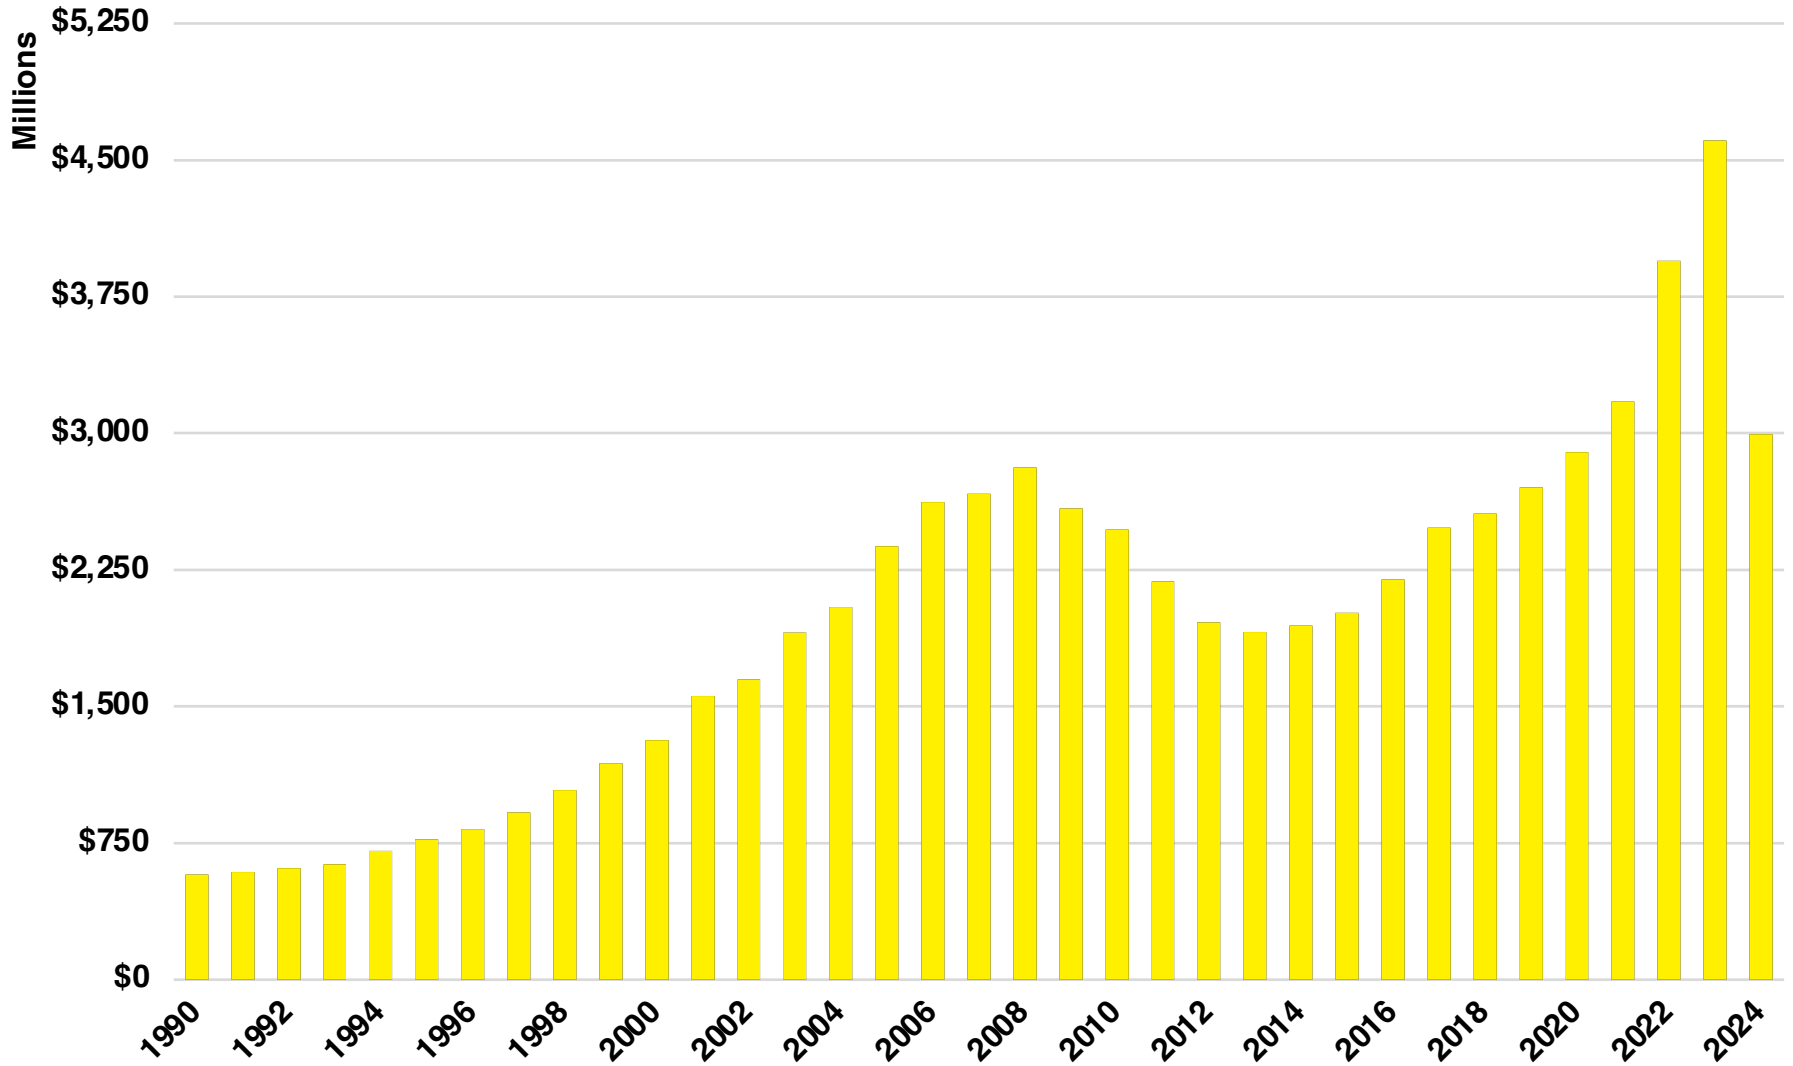

WALTON COUNTY

TAX DIGEST 40% ASSESSED VALUE

Source: GA Dept of Revenue Consolidated Tax Digest