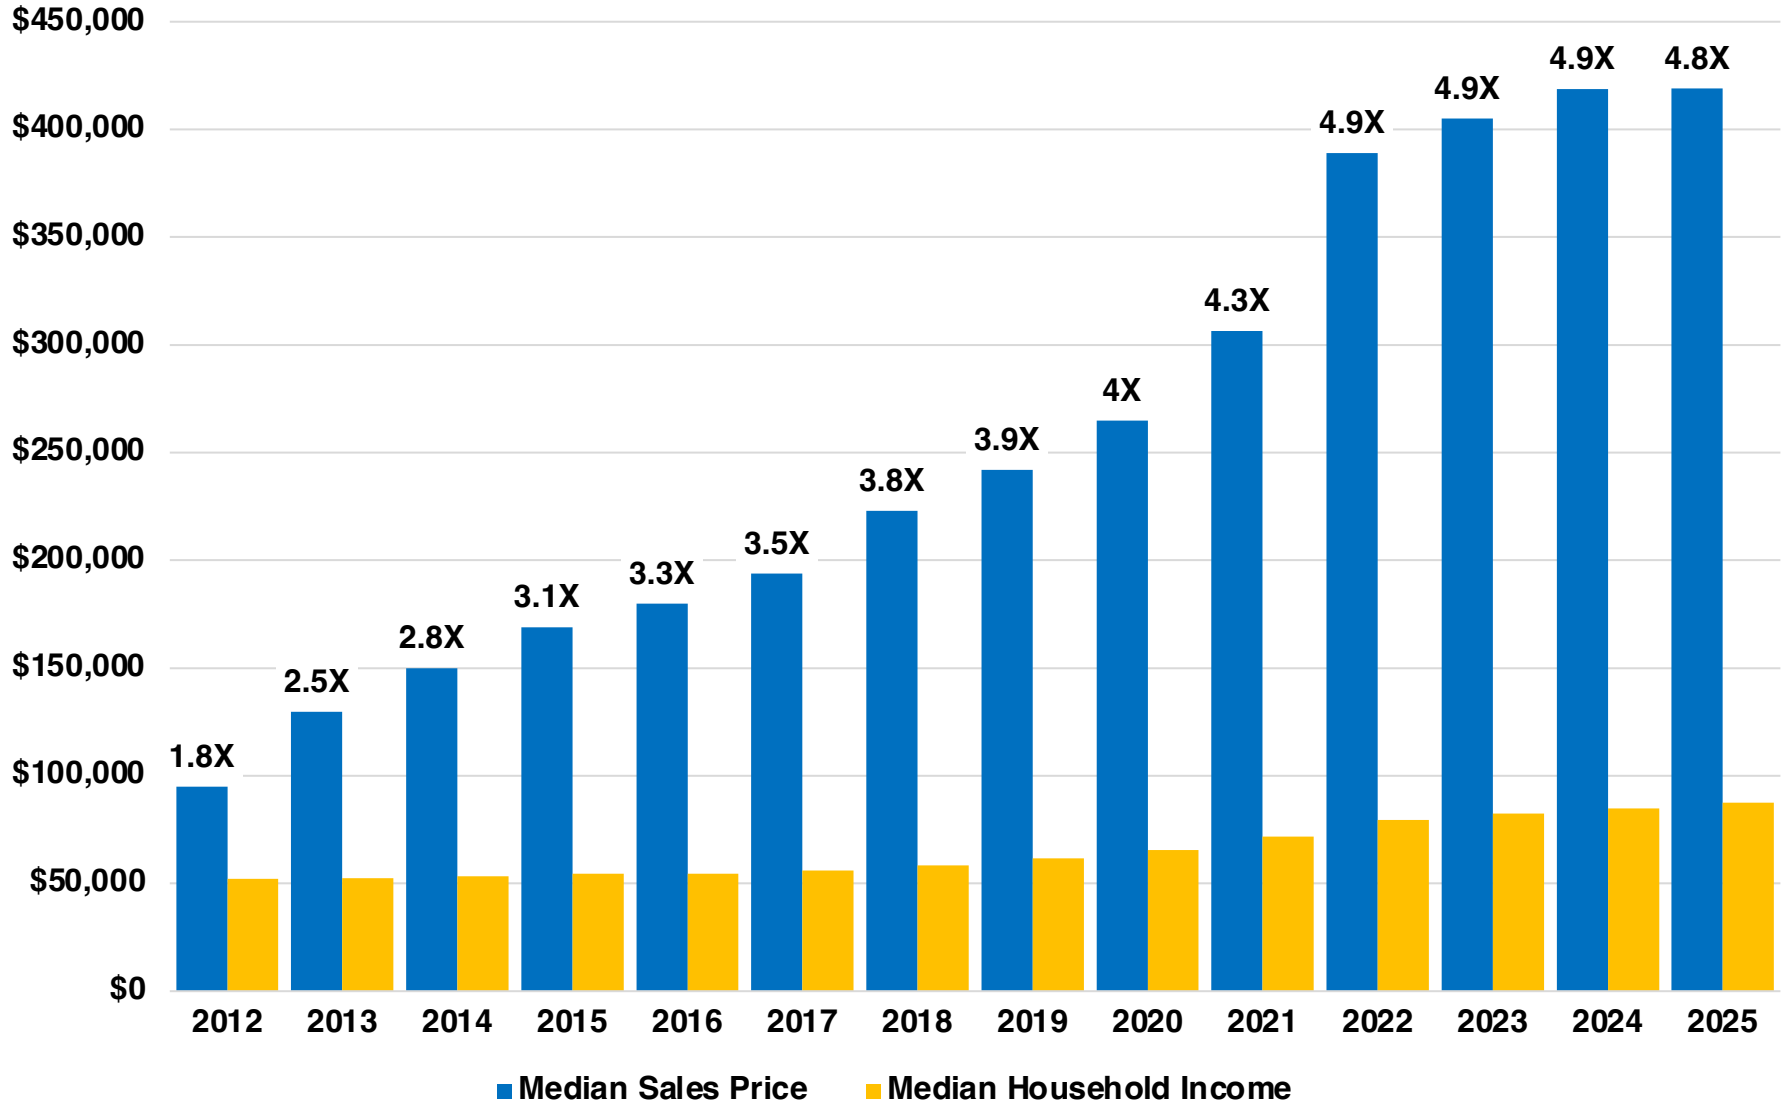

WALTON

WALTON COUNTY

EMPLOYMENT SNAPSHOT

- 51,156 RESIDENTS CURRENTLY EMPLOYED.
- 2024 UNEMPLOYMENT RATE: 3.2%
- SEP 2025 UNEMPLOYMENT RATE: 3.1%

Industry Mix

Employment Trends

Employment Trends

WALTON COUNTY

HISTORICAL POPULATION

Source: US Census

WALTON COUNTY

2024 POPULATION BY AGE

WALTON COUNTY

TOTAL VS HISPANIC BIRTHS

WALTON COUNTY

HOME BUYING DISPARITY