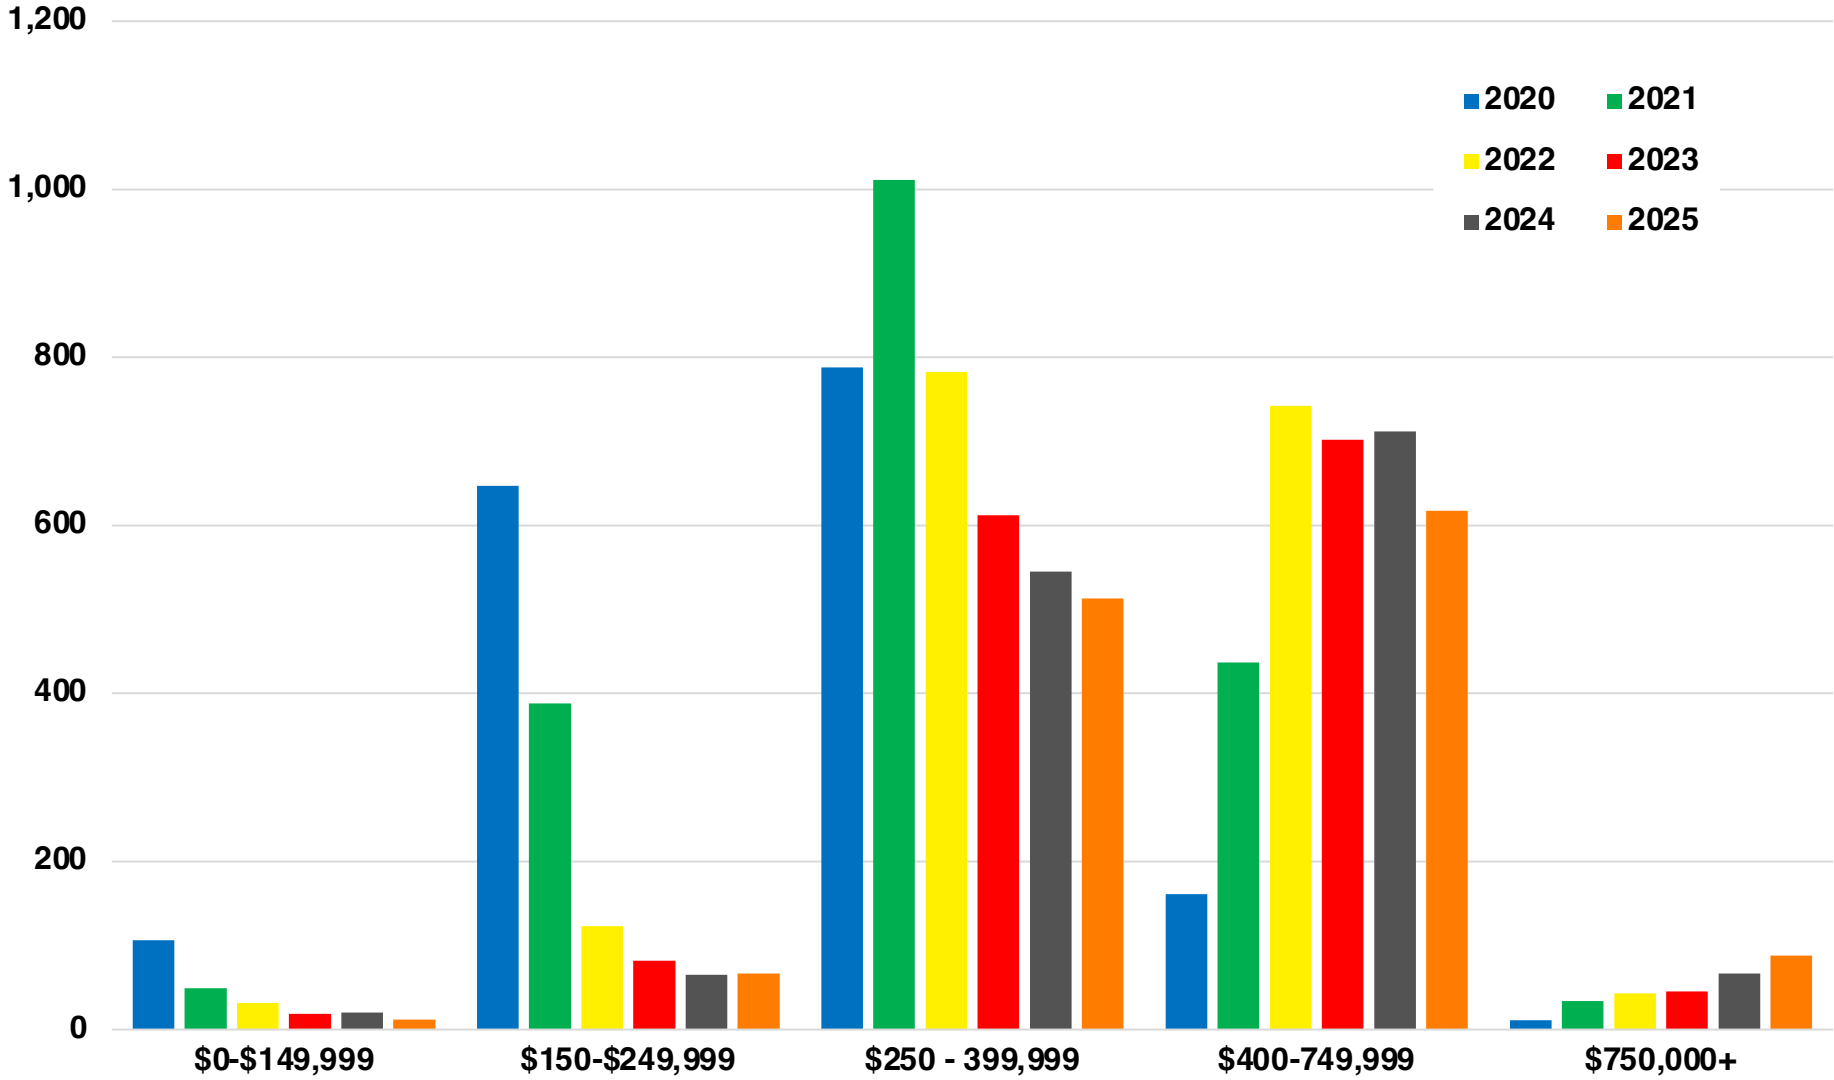

WALTON COUNTY

SINGLE FAMILY HOME SALES