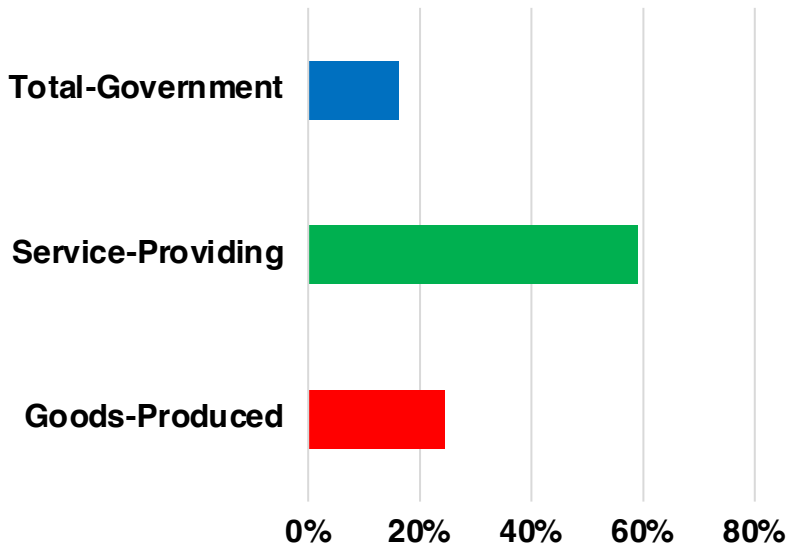

WALTON

WALTON COUNTY

EMPLOYMENT SNAPSHOT

- 51,156 RESIDENTS CURRENTLY EMPLOYED.
- 2024 UNEMPLOYMENT RATE: 3.2%
- SEP 2025 UNEMPLOYMENT RATE: 3.1%

Industry Mix

Employment Trends

Employment Trends

WALTON COUNTY

HISTORICAL POPULATION

Source: US Census

WALTON COUNTY

2024 POPULATION BY AGE

WALTON COUNTY

TOTAL VS HISPANIC BIRTHS

WALTON COUNTY

HOME BUYING DISPARITY