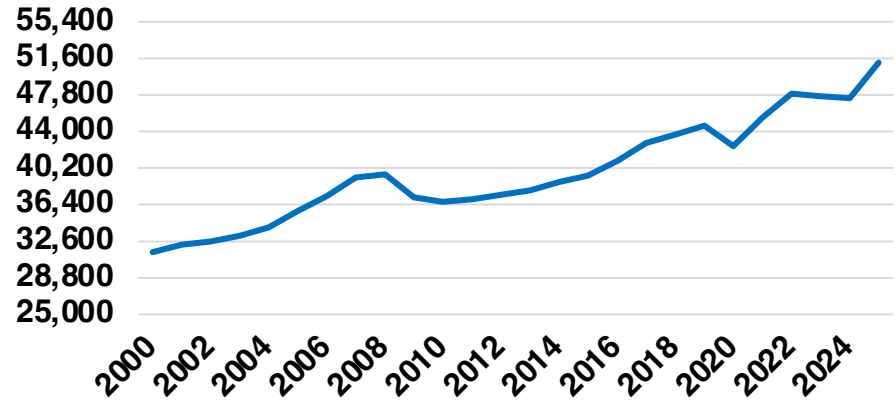

WALTON

WALTON COUNTY

EMPLOYMENT SNAPSHOT

- 51,156 RESIDENTS CURRENTLY EMPLOYED.
- 2024 UNEMPLOYMENT RATE: 3.2%
- SEP 2025 UNEMPLOYMENT RATE: 3.1%

Industry Mix

Employment Trends

Employment Trends

WALTON COUNTY

HISTORICAL POPULATION

Source: US Census

WALTON COUNTY

2024 POPULATION BY AGE

WALTON COUNTY

TOTAL VS HISPANIC BIRTHS

WALTON COUNTY

HOME BUYING DISPARITY