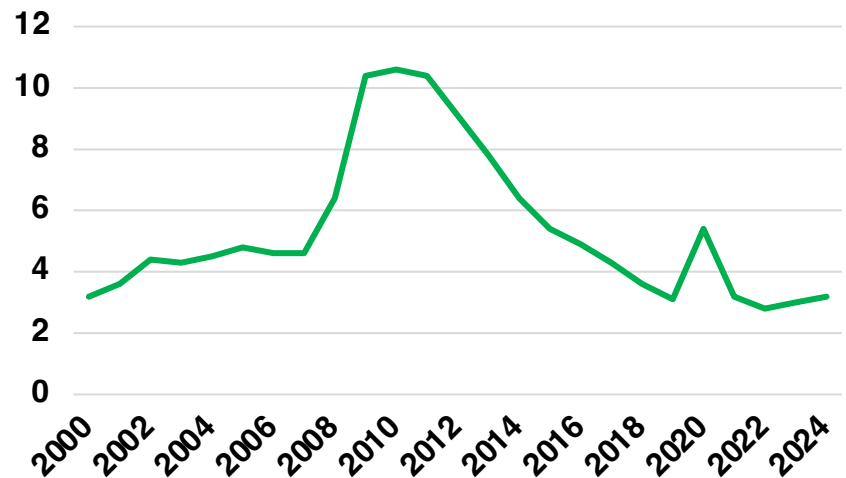

WALTON

WALTON COUNTY

EMPLOYMENT SNAPSHOT

- 51,156 RESIDENTS CURRENTLY EMPLOYED.
- 2024 UNEMPLOYMENT RATE: 3.2%
- SEP 2025 UNEMPLOYMENT RATE: 3.1%

Industry Mix

Employment Trends

Employment Trends

WALTON COUNTY

HISTORICAL POPULATION

Source: US Census

WALTON COUNTY

2024 POPULATION BY AGE

WALTON COUNTY

TOTAL VS HISPANIC BIRTHS

WALTON COUNTY

HOME BUYING DISPARITY