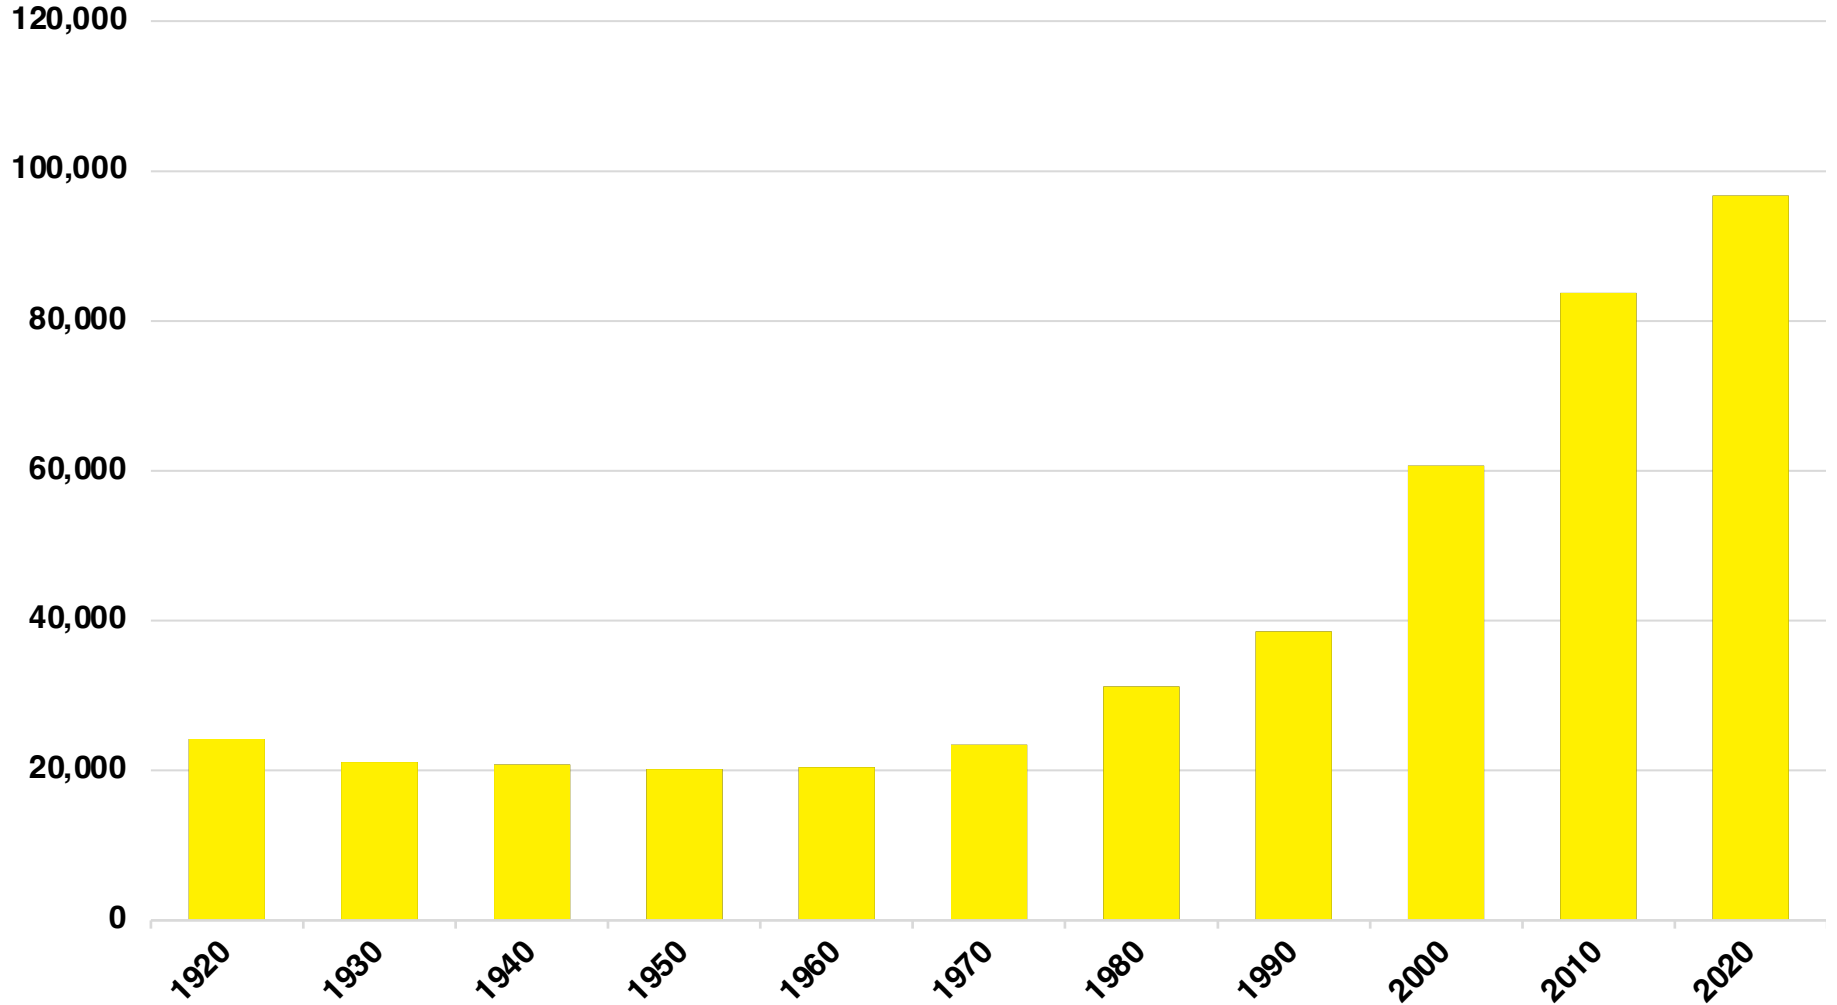

WALTON

WALTON COUNTY

EMPLOYMENT SNAPSHOT

- 51,156 RESIDENTS CURRENTLY EMPLOYED.
- 2024 UNEMPLOYMENT RATE: 3.2%
- SEP 2025 UNEMPLOYMENT RATE: 3.1%

Industry Mix

Employment Trends

Employment Trends

WALTON COUNTY

HISTORICAL POPULATION

Source: US Census

WALTON COUNTY

2024 POPULATION BY AGE

WALTON COUNTY

TOTAL VS HISPANIC BIRTHS

WALTON COUNTY

HOME BUYING DISPARITY