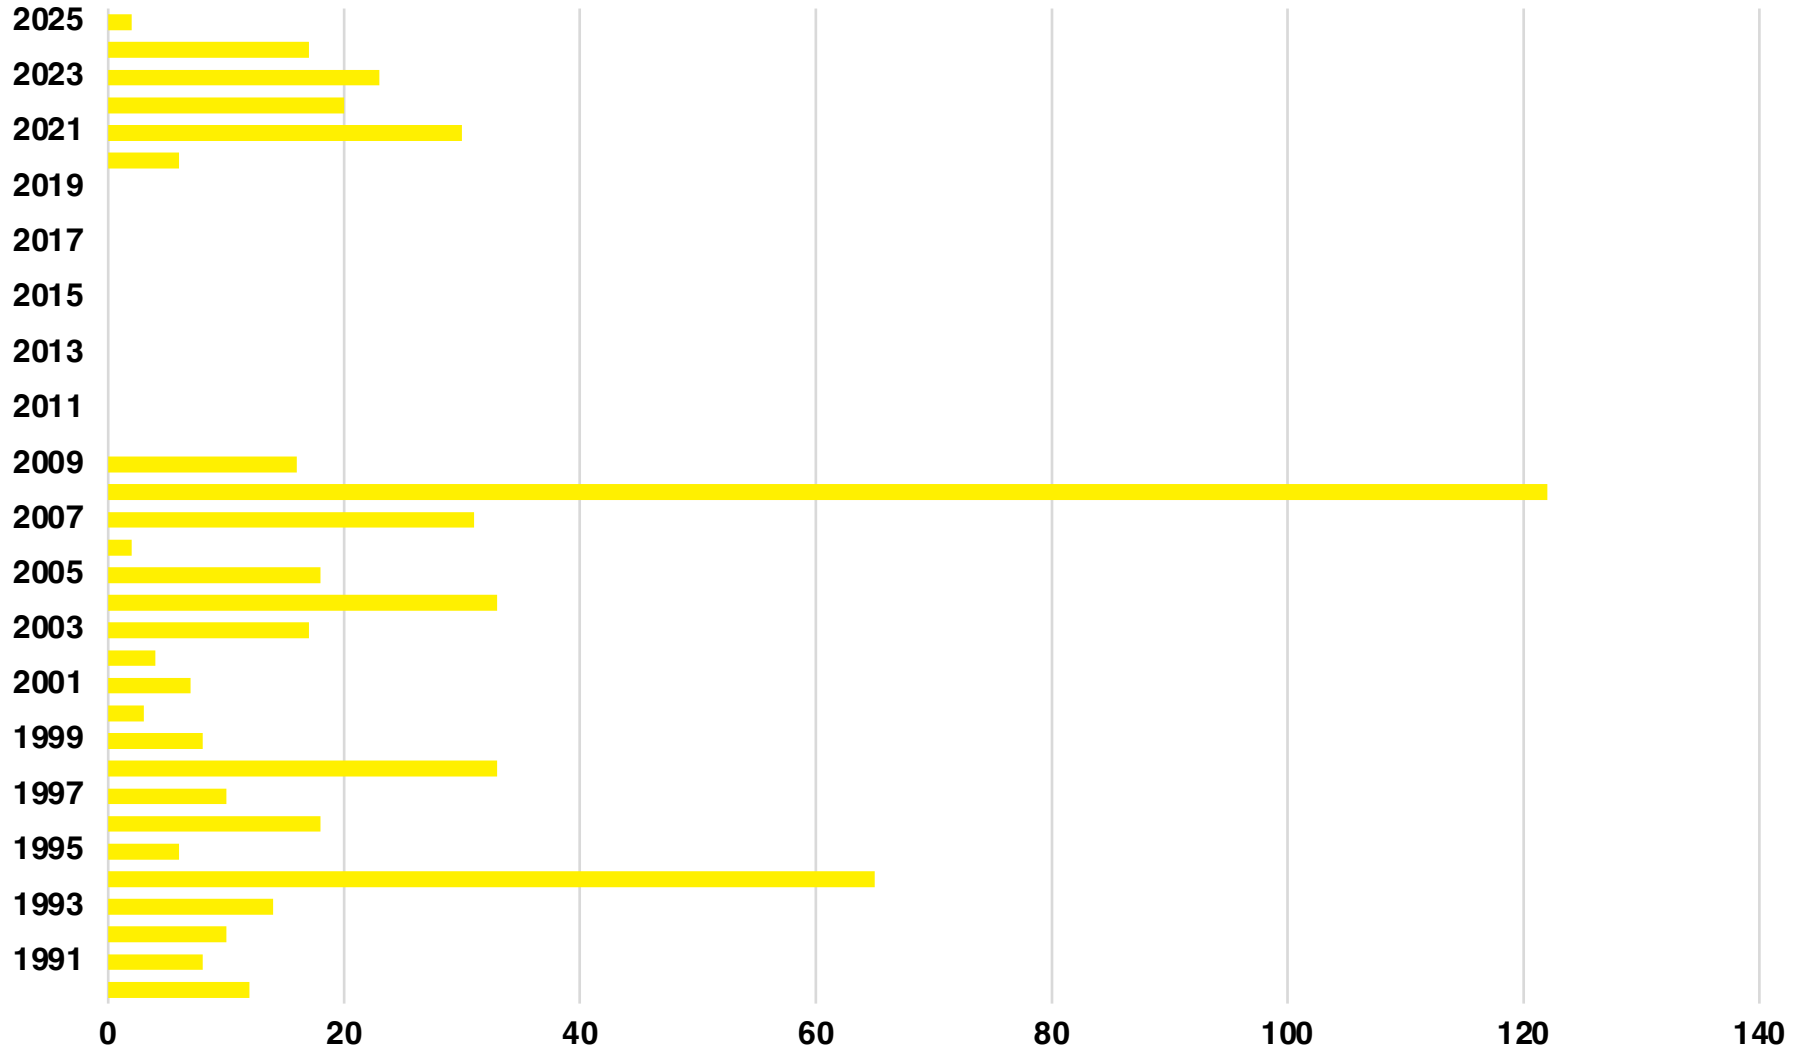

WHITE COUNTY

MULTI FAMILY BUIDING PERMITS