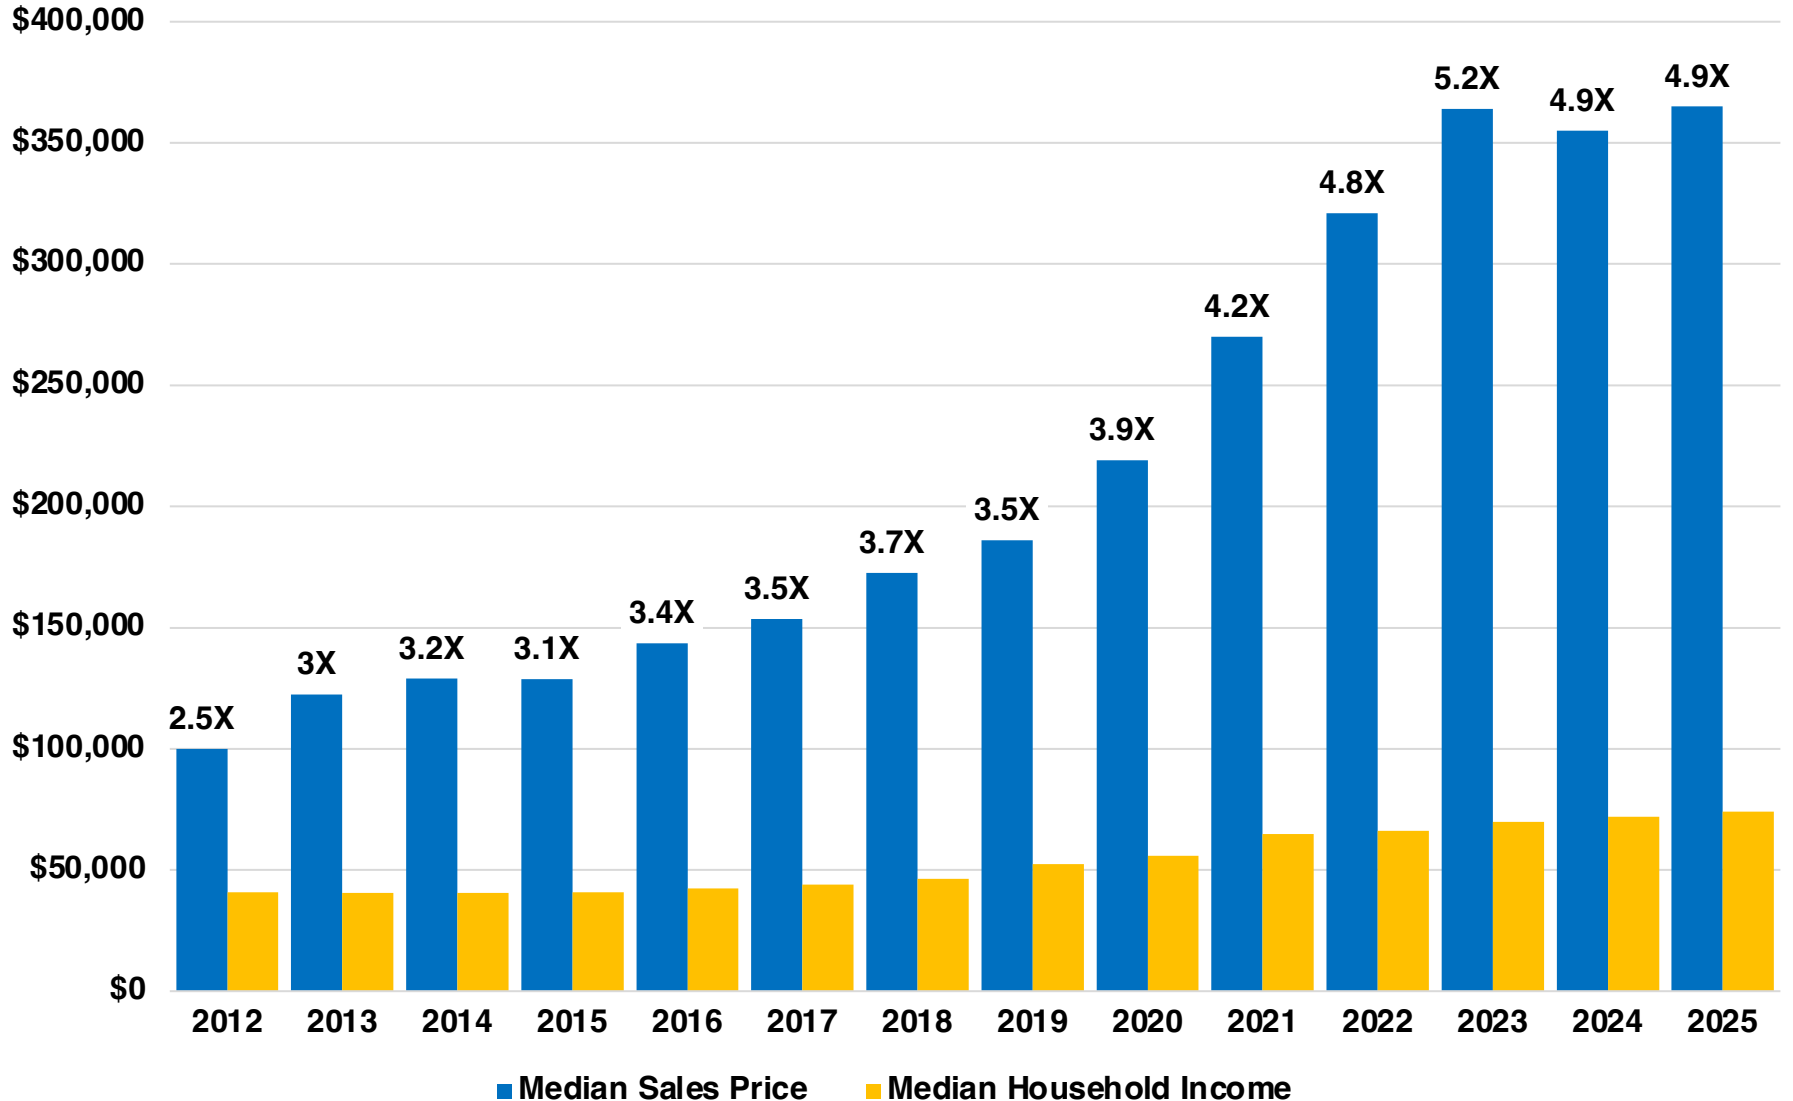

WHITE

WHITE COUNTY

EMPLOYMENT SNAPSHOT

- 13,857 RESIDENTS CURRENTLY EMPLOYED.
- 2024 UNEMPLOYMENT RATE: 3.0%
- SEP 2025 UNEMPLOYMENT RATE: 2.8%

WHITE COUNTY

HISTORICAL POPULATION

Source: US Census

WHITE COUNTY

2024 POPULATION BY AGE

WHITE COUNTY

TOTAL VS HISPANIC BIRTHS

WHITE COUNTY

HOME BUYING DISPARITY

WHITE COUNTY

SINGLE FAMILY HOME SALES

Source: GAMLIS