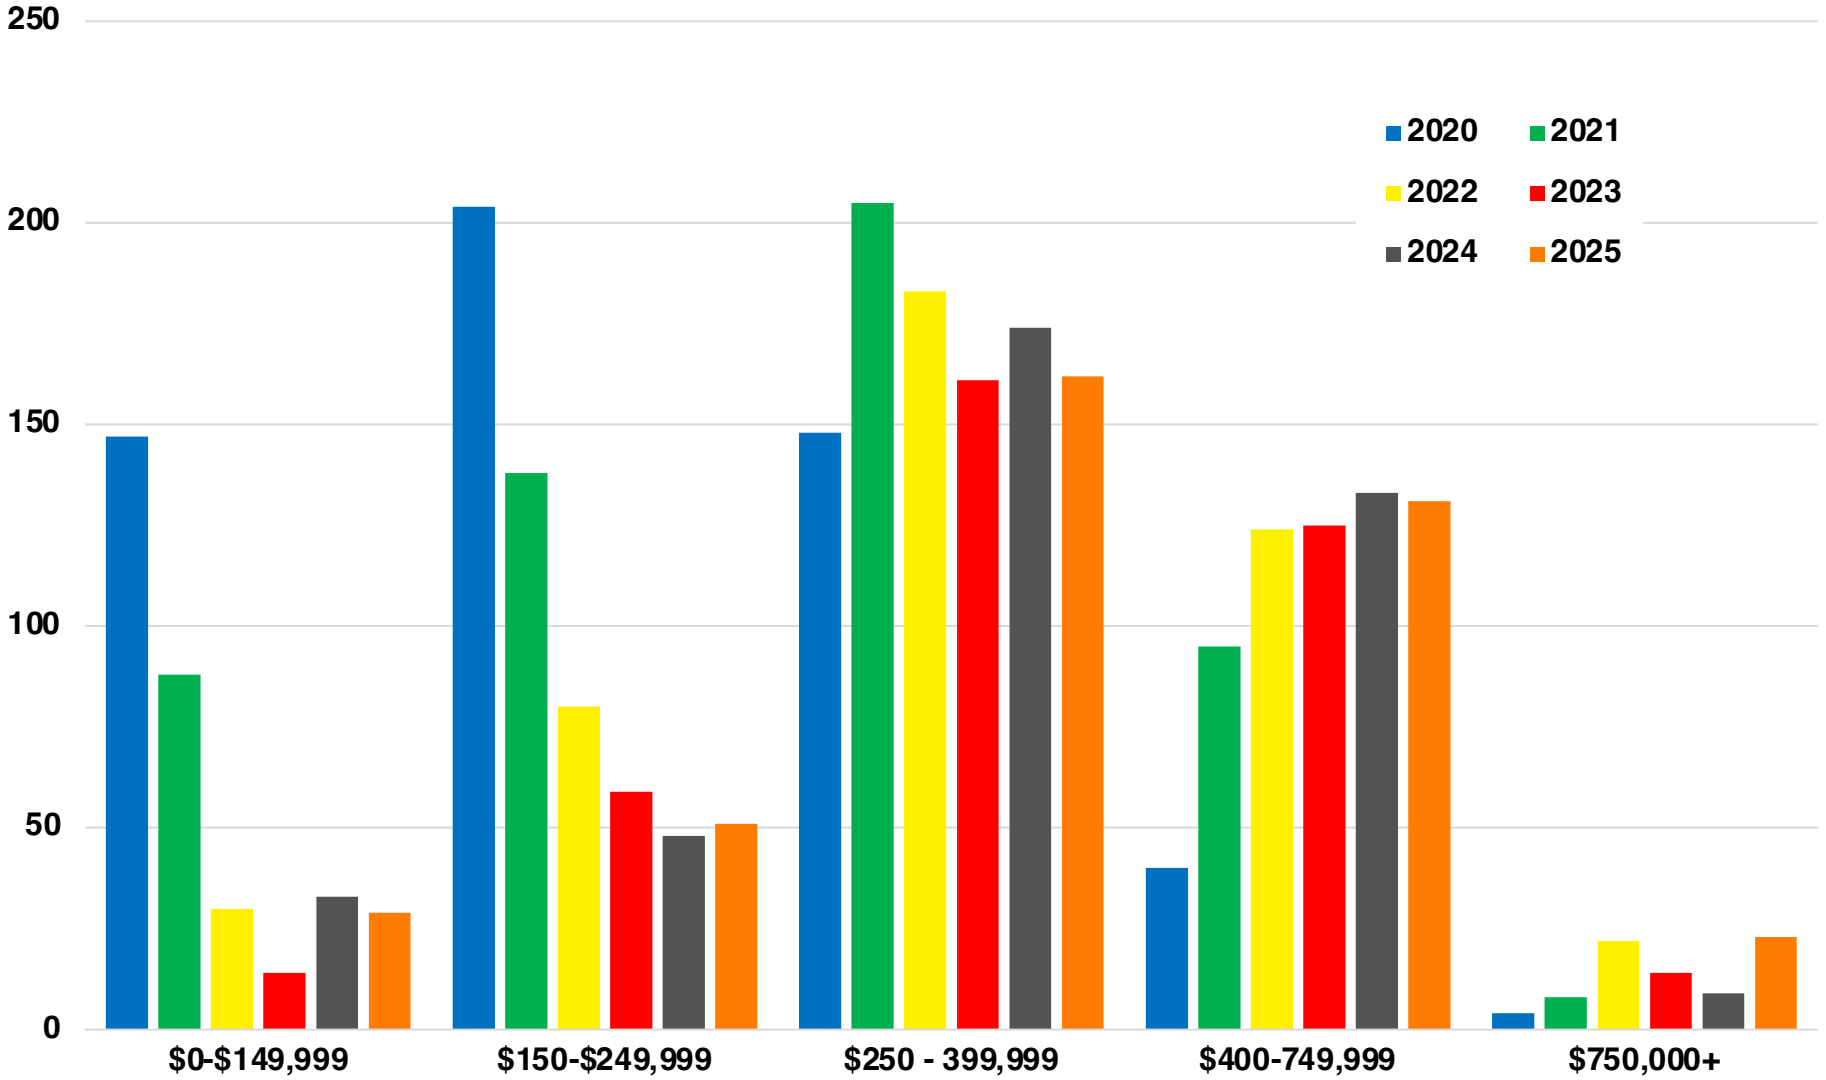

WHITE

WHITE COUNTY

EMPLOYMENT SNAPSHOT

- 13,857 RESIDENTS CURRENTLY EMPLOYED.
- 2024 UNEMPLOYMENT RATE: 3.0%
- SEP 2025 UNEMPLOYMENT RATE: 2.8%

WHITE COUNTY

HISTORICAL POPULATION

Source: US Census

WHITE COUNTY

2024 POPULATION BY AGE

WHITE COUNTY

TOTAL VS HISPANIC BIRTHS

WHITE COUNTY

HOME BUYING DISPARITY

WHITE COUNTY

SINGLE FAMILY HOME SALES

Source: GAMLIS