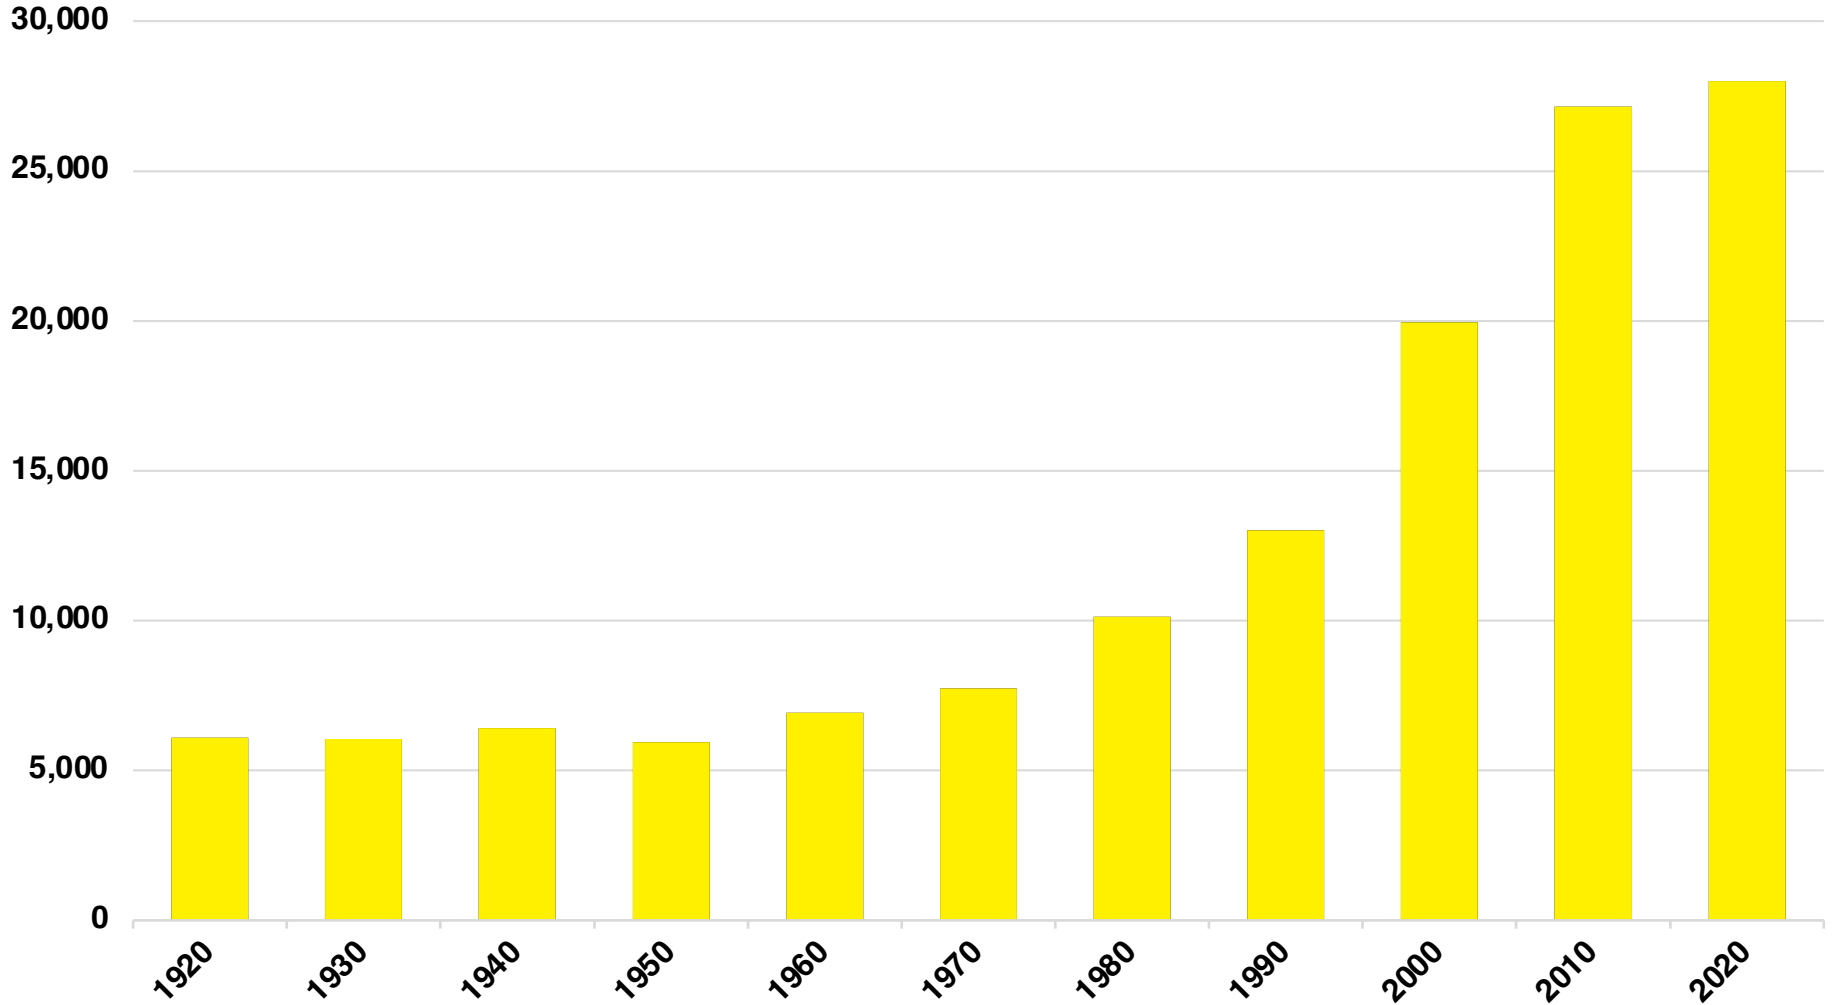

WHITE

WHITE COUNTY

EMPLOYMENT SNAPSHOT

- 13,857 RESIDENTS CURRENTLY EMPLOYED.
- 2024 UNEMPLOYMENT RATE: 3.0%
- SEP 2025 UNEMPLOYMENT RATE: 2.8%

WHITE COUNTY

HISTORICAL POPULATION

Source: US Census

WHITE COUNTY