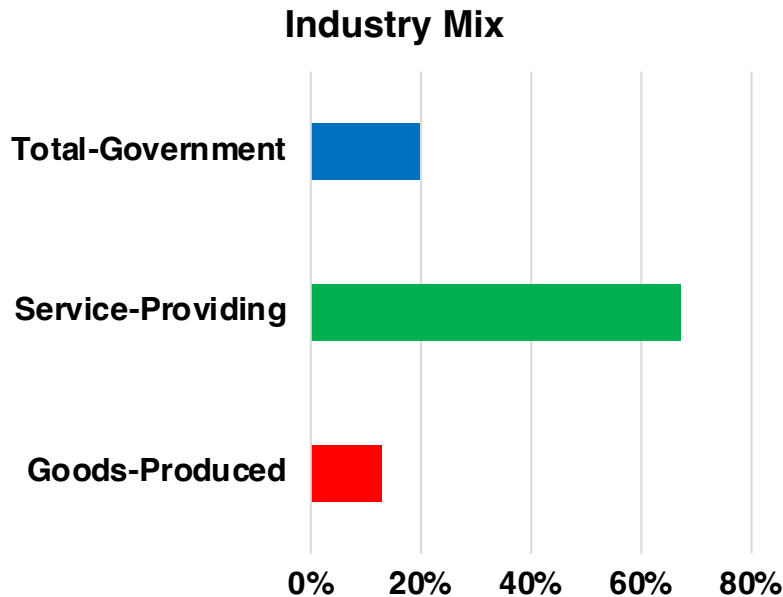

WHITE

WHITE COUNTY

EMPLOYMENT SNAPSHOT

- 13,857 RESIDENTS CURRENTLY EMPLOYED.
- 2024 UNEMPLOYMENT RATE: 3.0%
- SEP 2025 UNEMPLOYMENT RATE: 2.8%

WHITE COUNTY

HISTORICAL POPULATION

Source: US Census

WHITE COUNTY