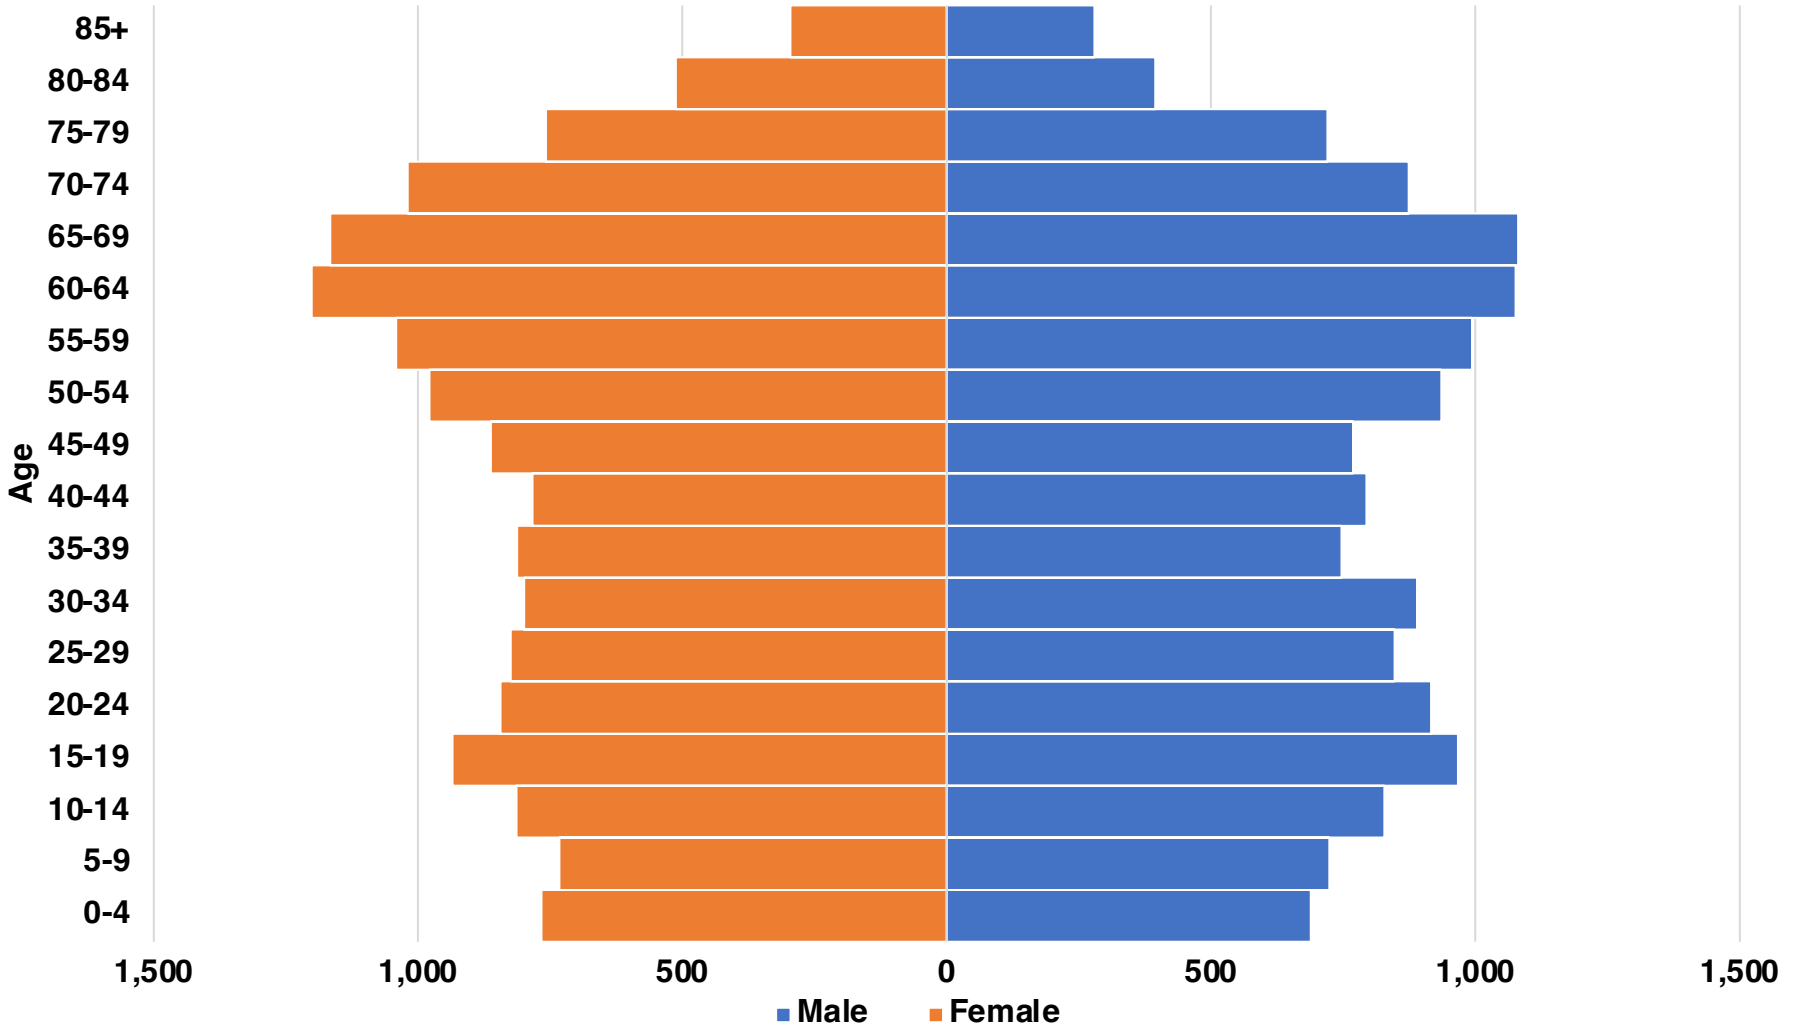

WHITE COUNTY

2024 POPULATION BY AGE