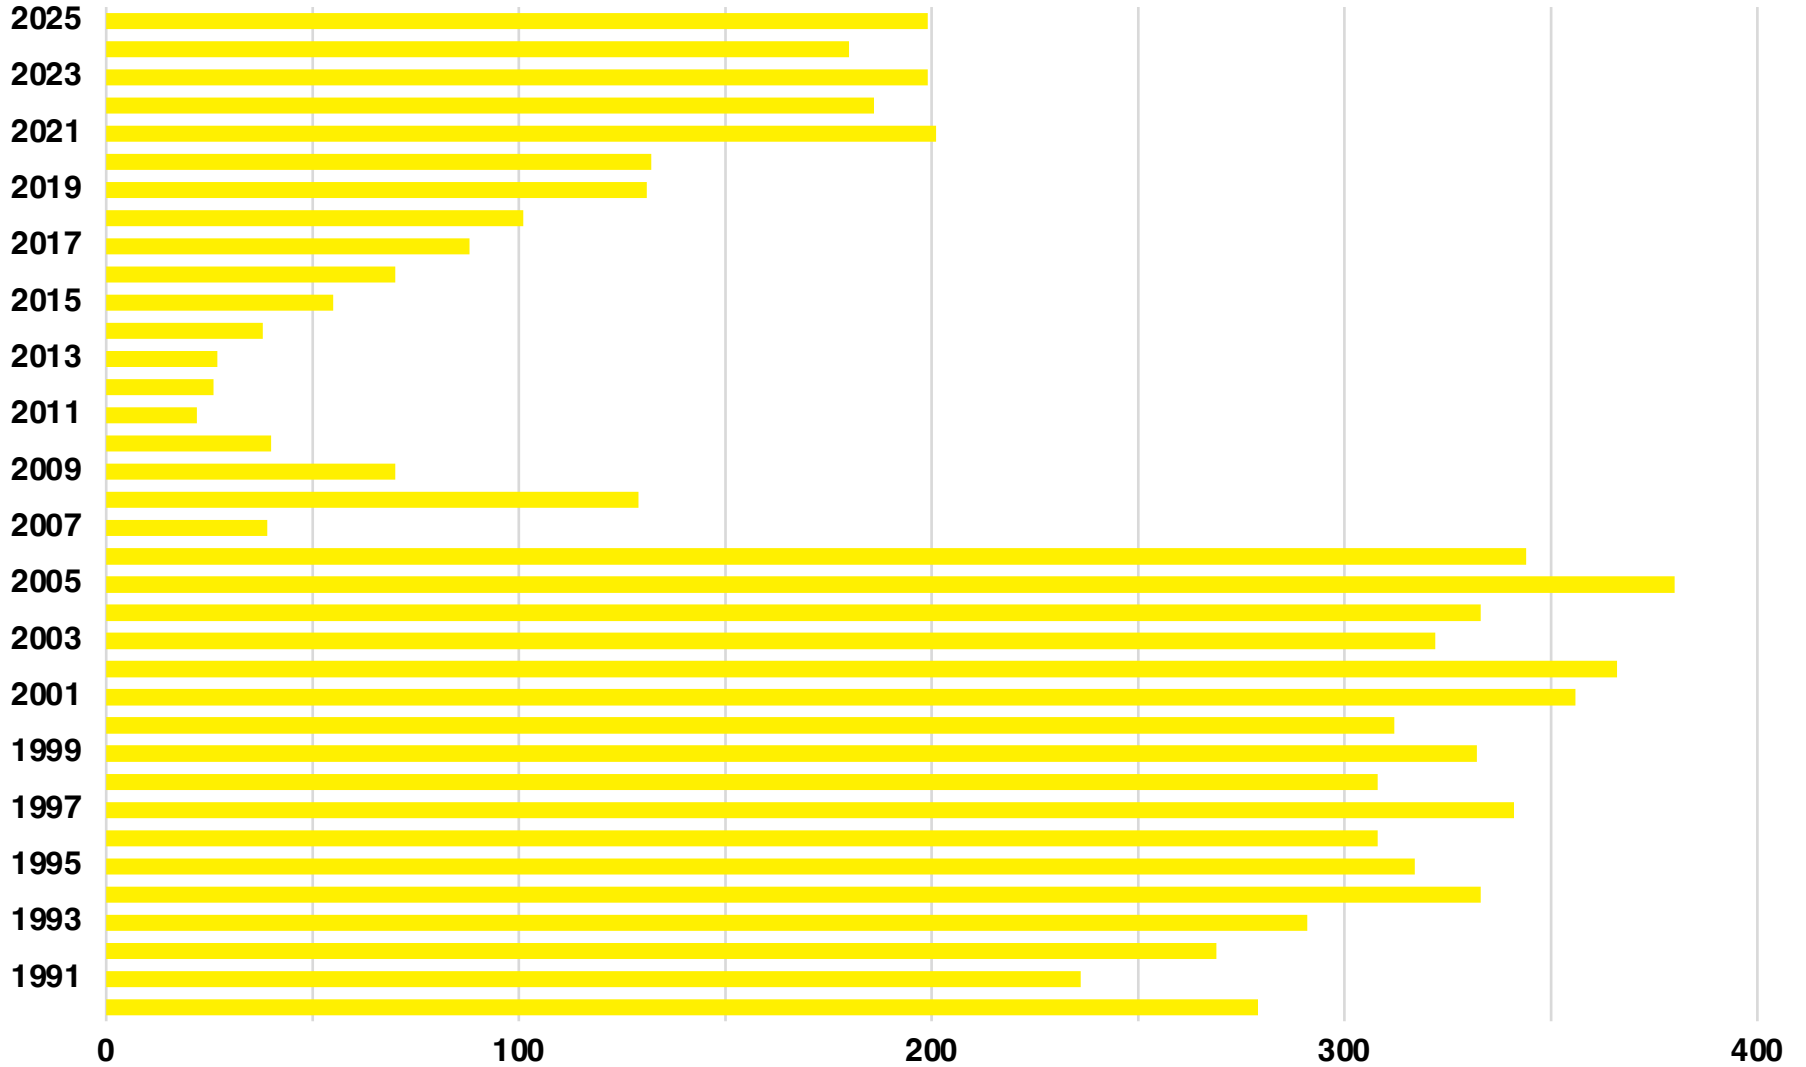

WHITE

WHITE COUNTY

EMPLOYMENT SNAPSHOT

- 13,857 RESIDENTS CURRENTLY EMPLOYED.
- 2024 UNEMPLOYMENT RATE: 3.0%
- SEP 2025 UNEMPLOYMENT RATE: 2.8%

WHITE COUNTY

HISTORICAL POPULATION

Source: US Census

WHITE COUNTY

WHITE COUNTY

TAX DIGEST TOTAL ASSESSED VALUE 40%

Source: Dept of Revenue Consolidated Tax Digest

WHITE COUNTY

SINGLE FAMILY BUILDING PERMITS

WHITE COUNTY

MULTI FAMILY BUIDING PERMITS

Source: US Census

WHITE COUNTY

ZONED ACREAGE

2024