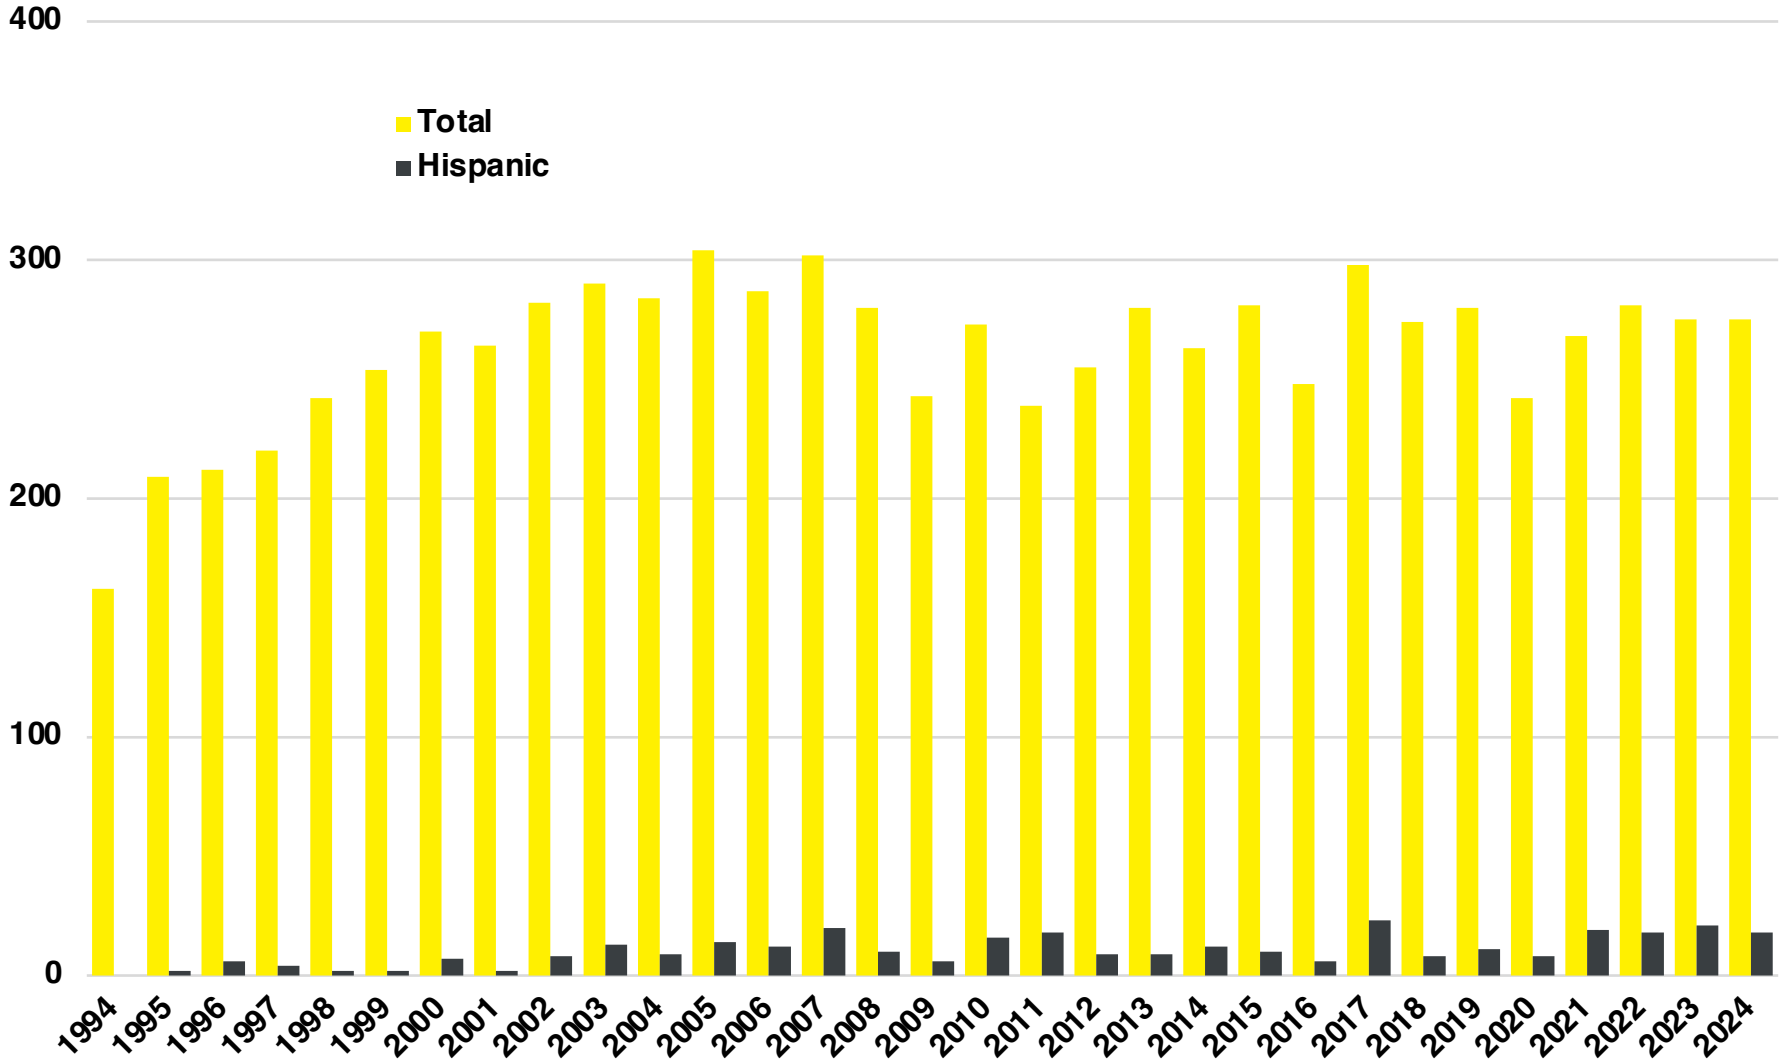

WHITE

WHITE COUNTY

EMPLOYMENT SNAPSHOT

- 13,857 RESIDENTS CURRENTLY EMPLOYED.
- 2024 UNEMPLOYMENT RATE: 3.0%
- SEP 2025 UNEMPLOYMENT RATE: 2.8%

WHITE COUNTY

HISTORICAL POPULATION

Source: US Census

WHITE COUNTY

2024 POPULATION BY AGE

WHITE COUNTY

TOTAL VS HISPANIC BIRTHS

WHITE COUNTY

HOME BUYING DISPARITY

WHITE COUNTY

SINGLE FAMILY HOME SALES

Source: GAMLIS

WHITE COUNTY

ZONED ACREAGE

2024