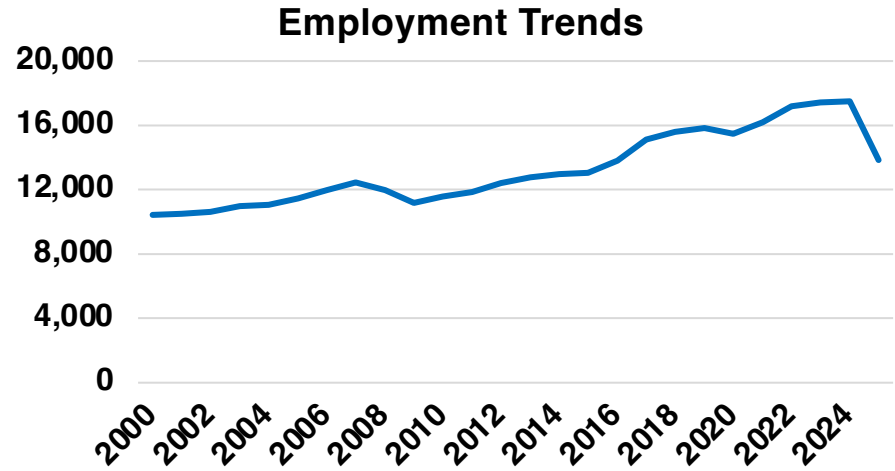

WHITE

WHITE COUNTY

EMPLOYMENT SNAPSHOT

- 13,857 RESIDENTS CURRENTLY EMPLOYED.
- 2024 UNEMPLOYMENT RATE: 3.0%
- SEP 2025 UNEMPLOYMENT RATE: 2.8%

WHITE COUNTY

HISTORICAL POPULATION

Source: US Census

WHITE COUNTY