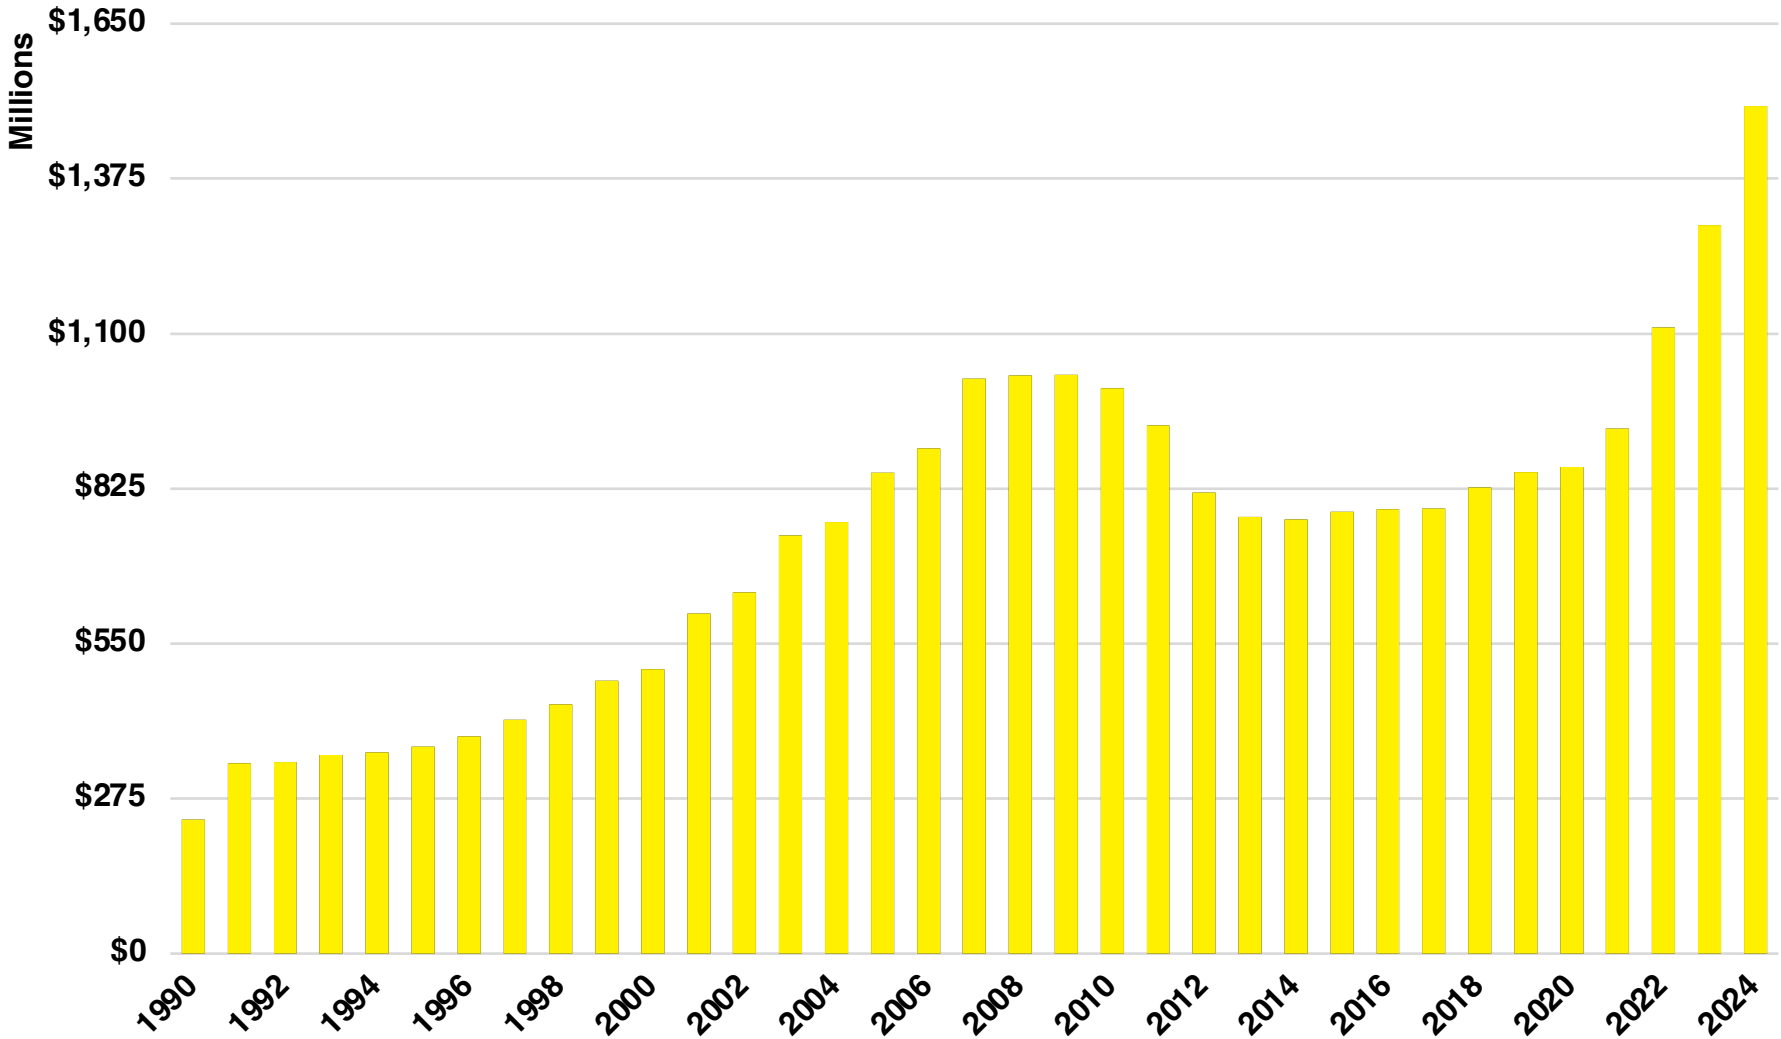

WHITE COUNTY

TAX DIGEST TOTAL ASSESSED VALUE 40%

Source: Dept of Revenue Consolidated Tax Digest