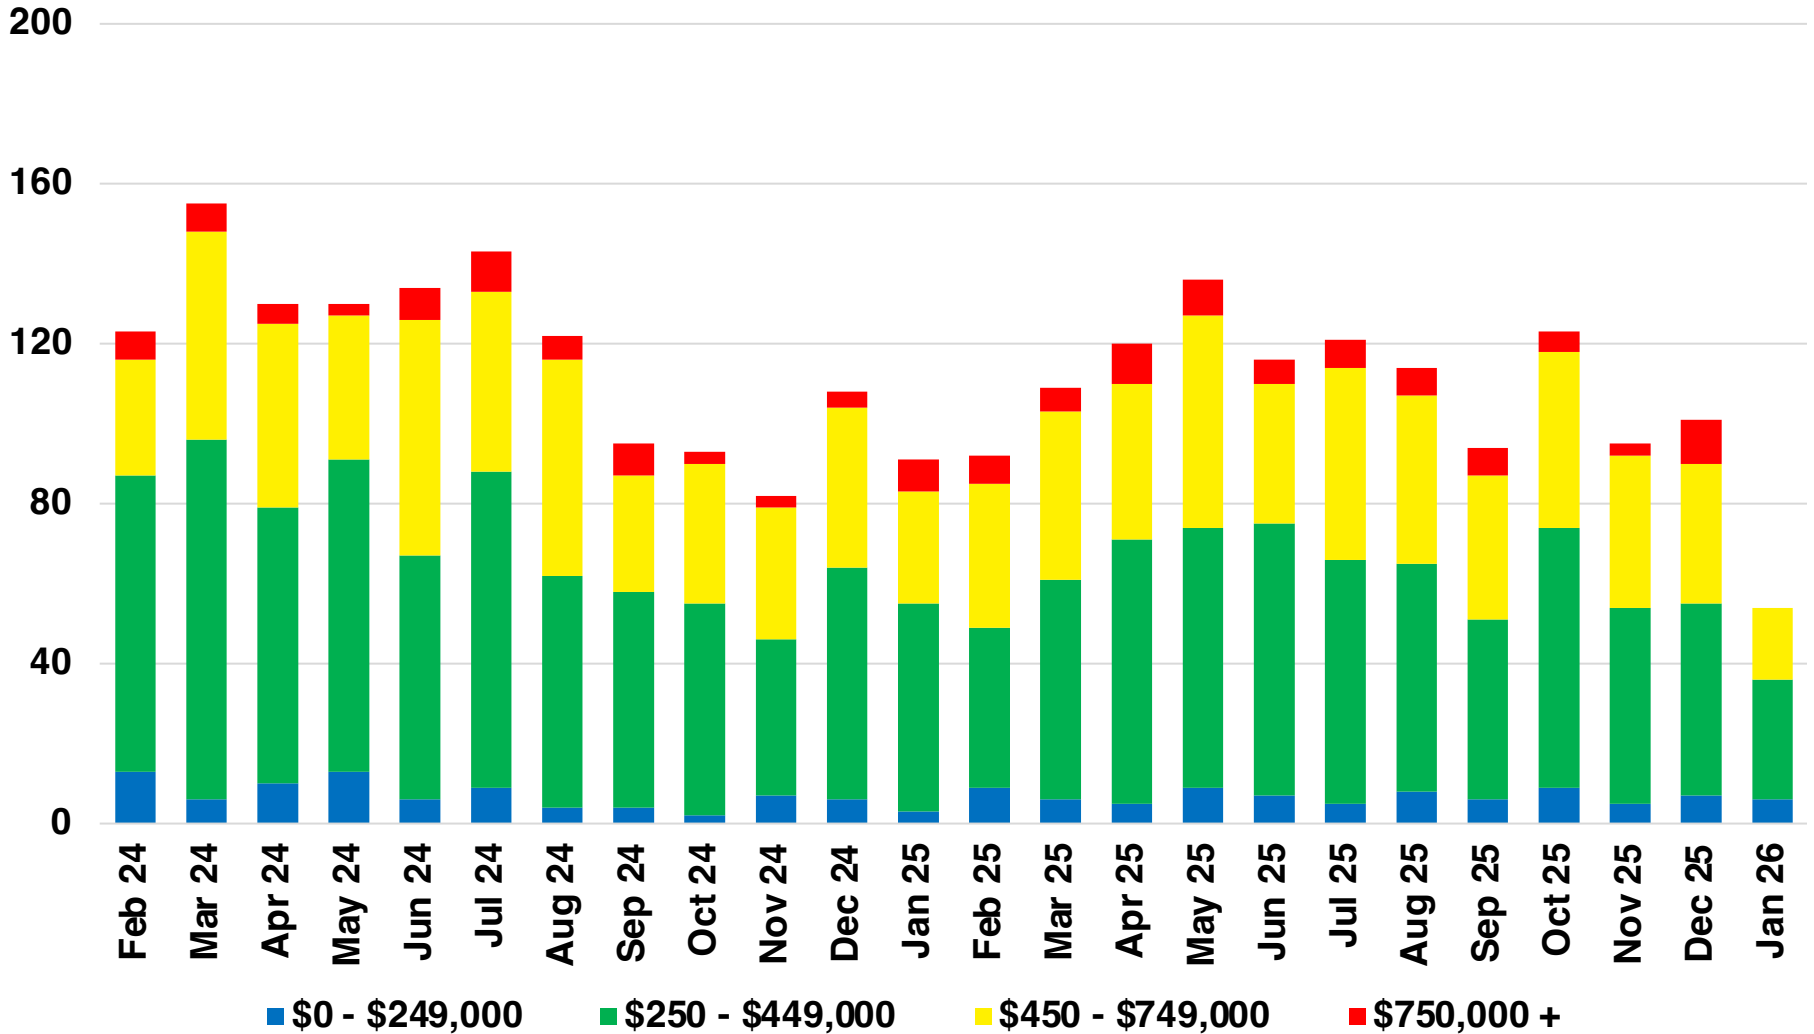

WALTON COUNTY

QUICK N'DICATORS FEBRUARY 2026

WALTON COUNTY

SALES VOLUME VS SUPPLY

WALTON COUNTY

AVERAGE SALES PRICE

WALTON COUNTY INVENTORY MONTHS OF SUPPLY

WALTON COUNTY SINGLE FAMILY HOME SALES

WALTON COUNTY SINGLE FAMILY HOME INVENTORY