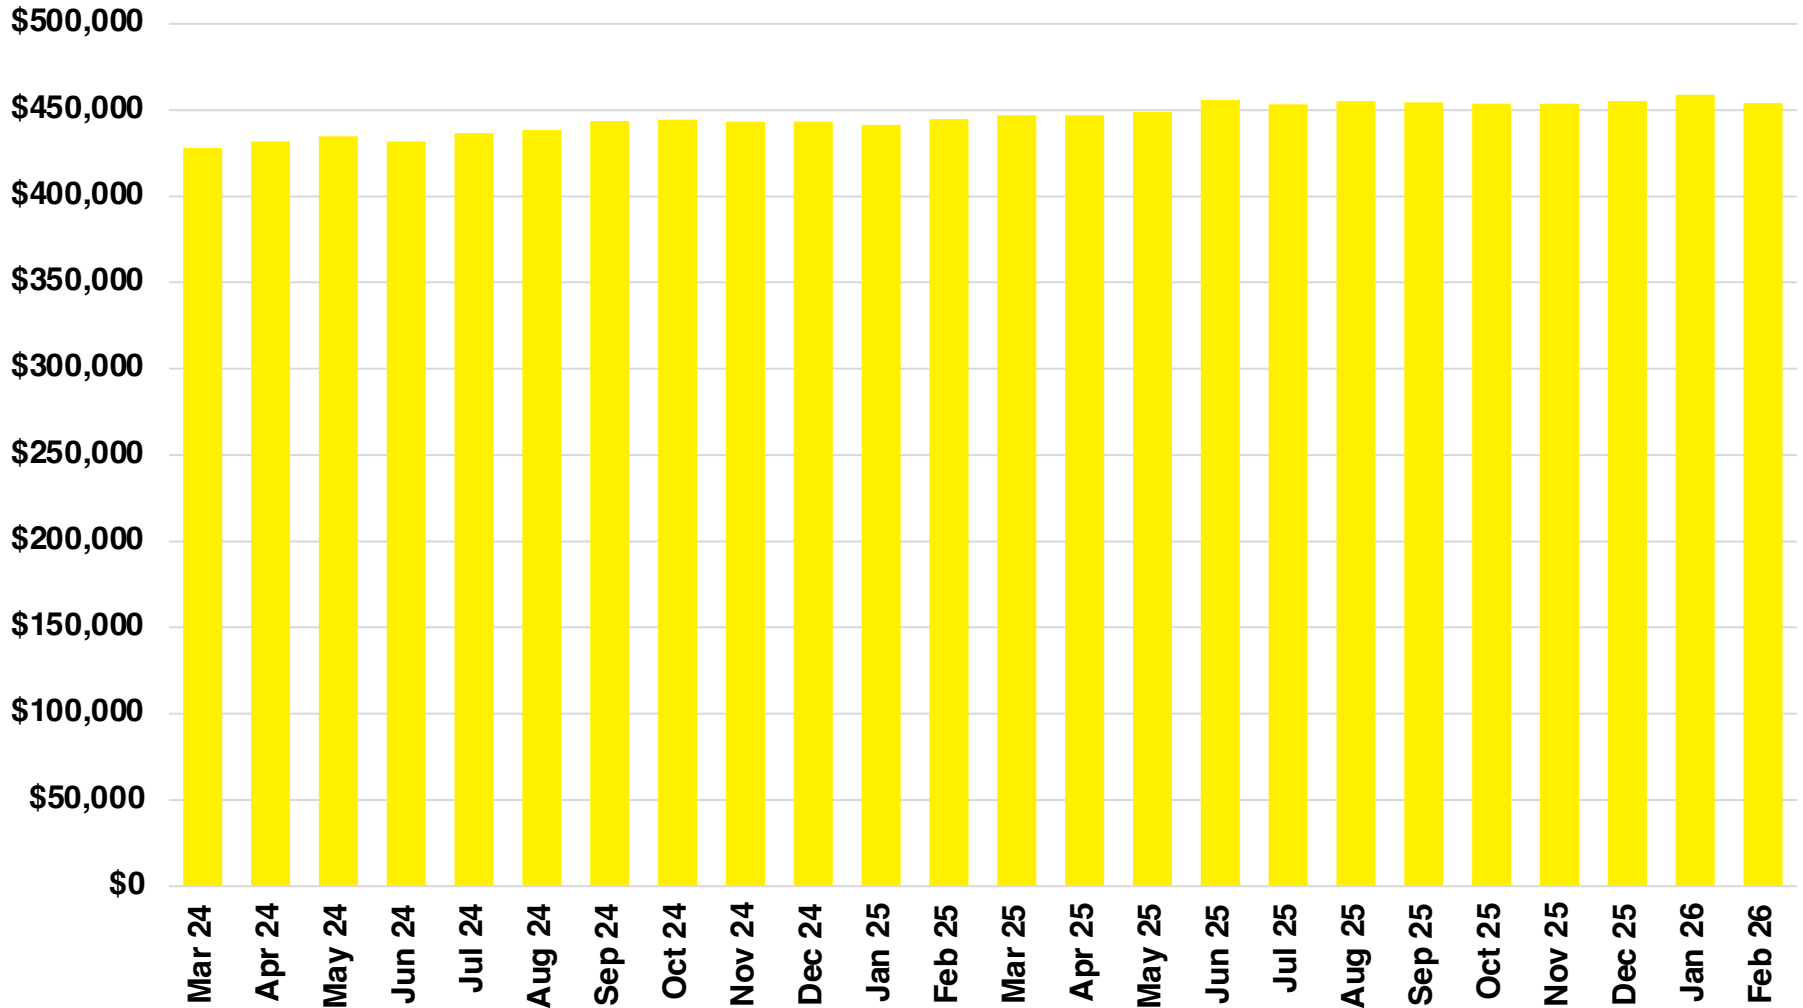

WALTON COUNTY

QUICK N'DICATORS FEBRUARY 2026

WALTON COUNTY

SALES VOLUME VS SUPPLY

WALTON COUNTY

AVERAGE SALES PRICE

WALTON COUNTY INVENTORY MONTHS OF SUPPLY

WALTON COUNTY SINGLE FAMILY HOME SALES