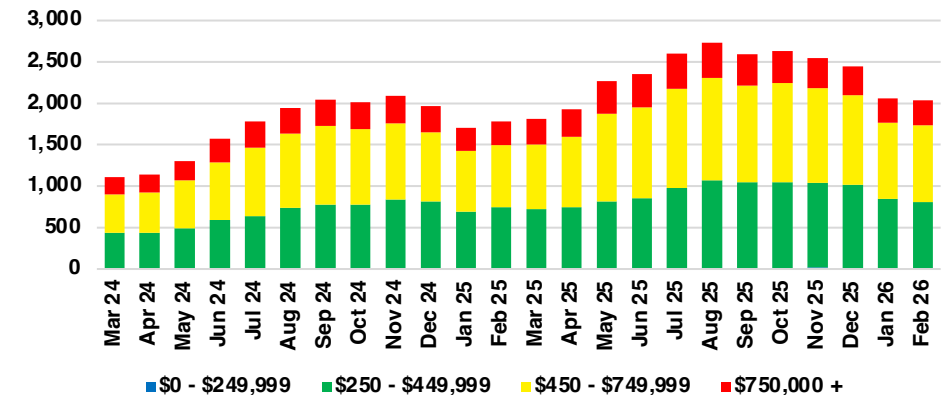

GWINNETT COUNTY INVENTORY BY PRICE POINT