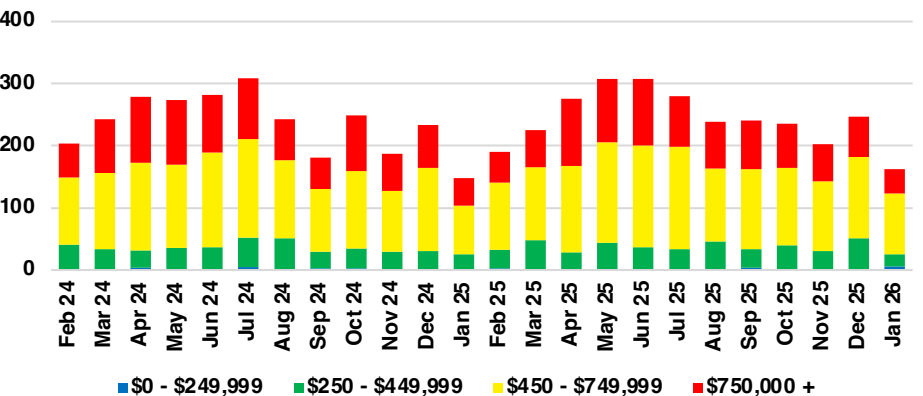

DAWSON COUNTY INVENTORY BY PRICE POINT

FORSYTH COUNTY QUICK N'DICATORS

FORSYTH COUNTY SALES VOLUME VS SUPPLY

FORSYTH COUNTY INVENTORY MONTHS OF SUPPLY

FORSYTH COUNTY 12 MONTH AVERAGE SALES PRICE

FORSYTH COUNTY SALES BY PRICE POINT