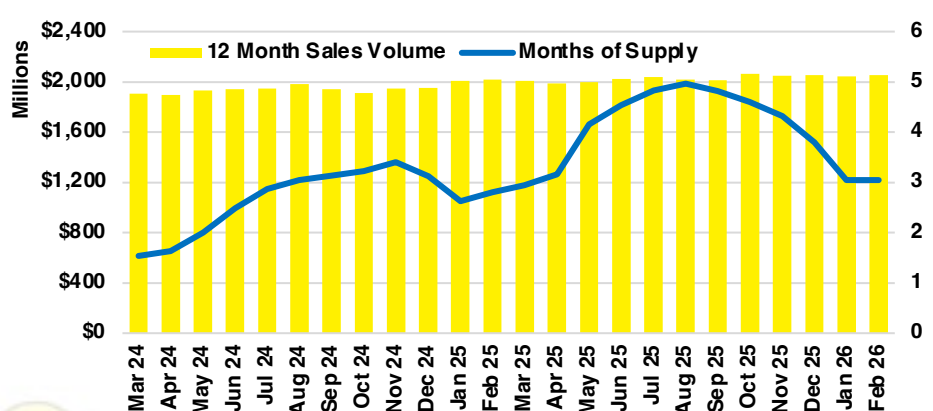

CHEROKEE COUNTY INVENTORY BY PRICE POINT

DAWSON COUNTY QUICK N'DICATORS

DAWSON COUNTY SALES VOLUME VS SUPPLY

DAWSON COUNTY INVENTORY MONTHS OF SUPPLY

DAWSON COUNTY 12 MONTH AVERAGE SALES PRICE

DAWSON COUNTY SALES BY PRICE POINT

DAWSON COUNTY INVENTORY BY PRICE POINT

FORSYTH COUNTY QUICK N'DICATORS

FORSYTH COUNTY SALES VOLUME VS SUPPLY

FORSYTH COUNTY INVENTORY MONTHS OF SUPPLY

FORSYTH COUNTY 12 MONTH AVERAGE SALES PRICE

FORSYTH COUNTY SALES BY PRICE POINT