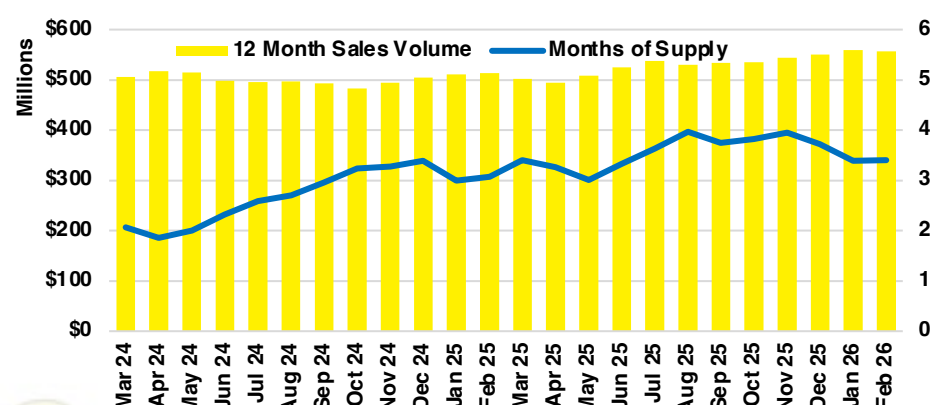

NORTH GEORGIA DEEP DIVE MARKET DATA

February 2026

February 2026

DEEP DIVE

NORTH GEORGIA QUICK N' DICATORS

NORTH GEORGIA INVENTORY MONTHS OF SUPPLY

NORTH GEORGIA SALES VOLUME VS SUPPLY

NORTH GEORGIA SALES BY PRICE POINT

NORTH GEORGIA INVENTORY BY PRICE POINT

BANKS COUNTY QUICK N'DICATORS

BANKS COUNTY SALES VOLUME VS SUPPLY

BANKS COUNTY INVENTORY MONTHS OF SUPPLY

BANKS COUNTY 12 MONTH AVERAGE SALES PRICE

BANKS COUNTY SALES BY PRICE POINT

BANKS COUNTY INVENTORY BY PRICE POINT

BARROW COUNTY QUICK N' DICATORS

BARROW COUNTY SALES VOLUME VS SUPPLY

BARROW COUNTY INVENTORY MONTHS OF SUPPLY

BARROW COUNTY 12 MONTH AVERAGE SALES PRICE

BARROW COUNTY SALES BY PRICE POINT