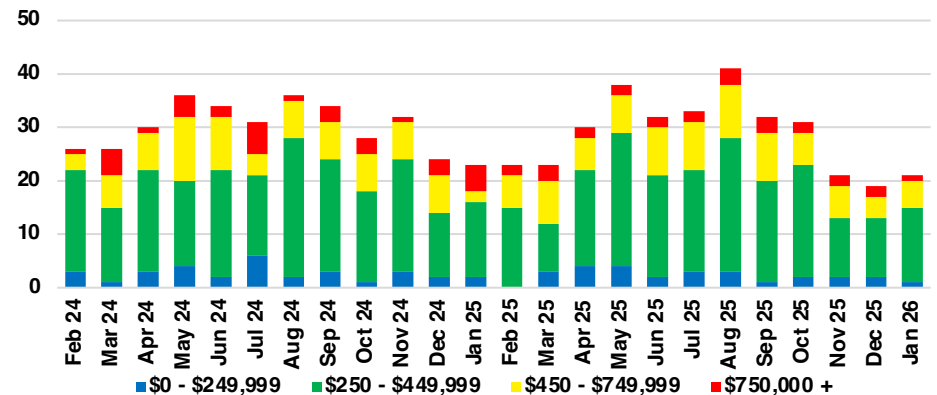

LUMPKIN COUNTY SALES BY PRICE POINT