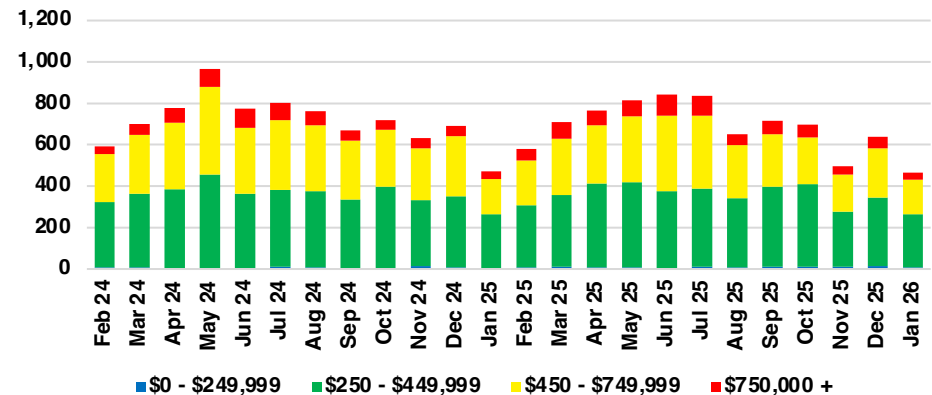

FRANKLIN COUNTY INVENTORY BY PRICE POINT

GWINNETT COUNTY QUICK N'DICATORS

GWINNETT COUNTY SALES VOLUME VS SUPPLY

GWINNETT COUNTY INVENTORY MONTHS OF SUPPLY

GWINNETT COUNTY 12 MONTH AVERAGE SALES PRICE

GWINNETT COUNTY SALES BY PRICE POINT