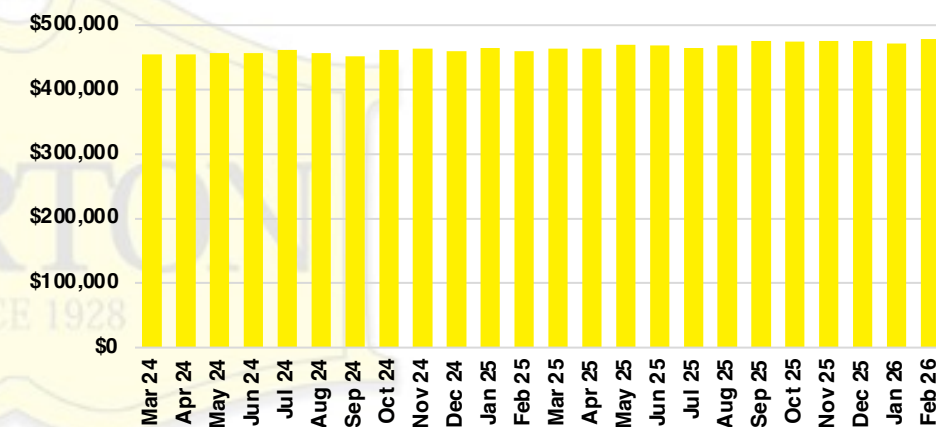

LUMPKIN COUNTY SALES BY PRICE POINT

LUMPKIN COUNTY INVENTORY BY PRICE POINT

PICKENS COUNTY QUICK N'DICATORS

PICKENS COUNTY SALES VOLUME VS SUPPLY

PICKENS COUNTY INVENTORY MONTHS OF SUPPLY

PICKENS COUNTY 12 MONTH AVERAGE SALES PRICE