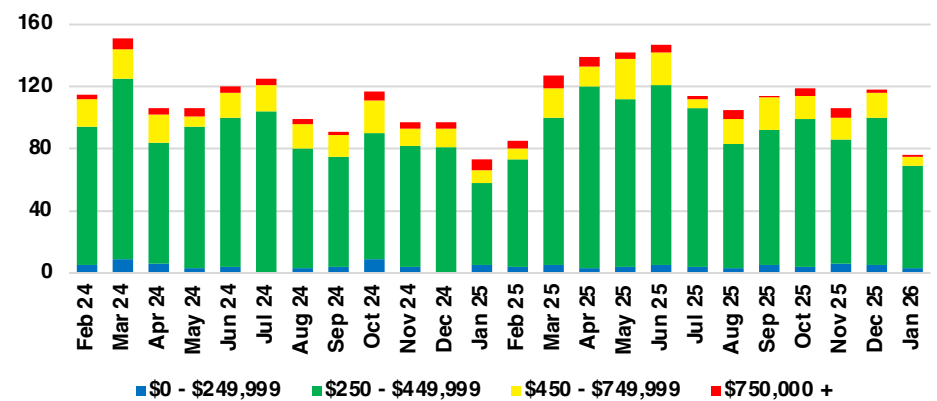

BANKS COUNTY INVENTORY BY PRICE POINT

BARROW COUNTY QUICK N' DICATORS

BARROW COUNTY SALES VOLUME VS SUPPLY

BARROW COUNTY INVENTORY MONTHS OF SUPPLY

BARROW COUNTY 12 MONTH AVERAGE SALES PRICE

BARROW COUNTY SALES BY PRICE POINT

BARROW COUNTY INVENTORY BY PRICE POINT

CHEROKEE COUNTY QUICK N'DICATORS

CHEROKEE COUNTY SALES VOLUME VS SUPPLY

CHEROKEE COUNTY INVENTORY MONTHS OF SUPPLY

CHEROKEE COUNTY 12 MONTH AVERAGE SALES PRICE

CHEROKEE COUNTY SALES BY PRICE POINT