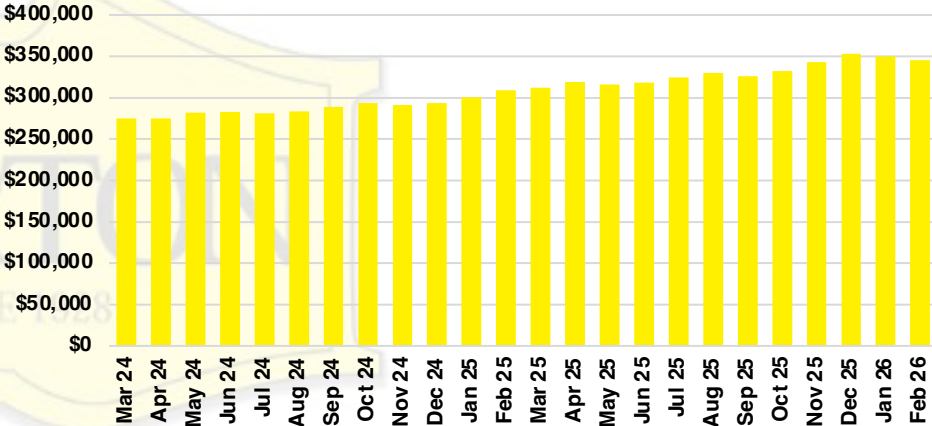

DAWSON COUNTY INVENTORY BY PRICE POINT

FORSYTH COUNTY QUICK N'DICATORS

FORSYTH COUNTY SALES VOLUME VS SUPPLY

FORSYTH COUNTY INVENTORY MONTHS OF SUPPLY

FORSYTH COUNTY 12 MONTH AVERAGE SALES PRICE

FORSYTH COUNTY SALES BY PRICE POINT

FORSYTH COUNTY INVENTORY BY PRICE POINT

FRANKLIN COUNTY QUICK N'DICATORS

FRANKLIN COUNTY SALES VOLUME VS SUPPLY

FRANKLIN COUNTY INVENTORY MONTHS OF SUPPLY

FRANKLIN COUNTY 12 MONTH AVERAGE SALES PRICE

FRANKLIN COUNTY SALES BY PRICE POINT