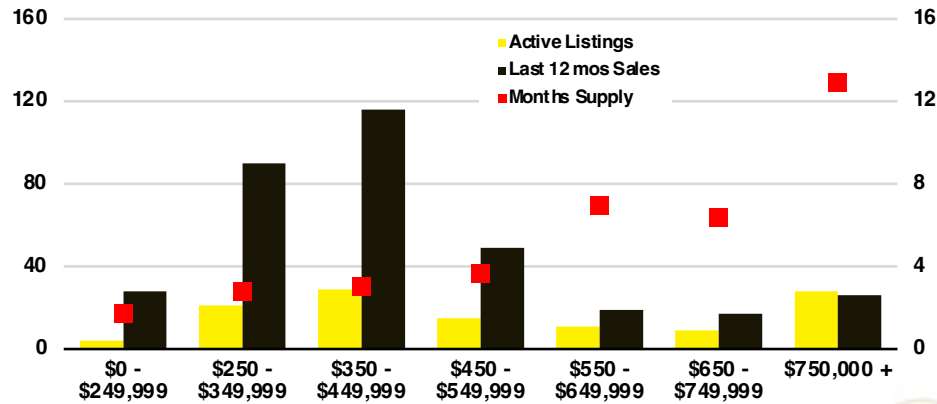

HALL COUNTY SALES BY PRICE POINT

HALL COUNTY INVENTORY BY PRICE POINT

JACKSON COUNTY QUICK N'DICATORS

JACKSON COUNTY SALES VOLUME VS SUPPLY

JACKSON COUNTY INVENTORY MONTHS OF SUPPLY

JACKSON COUNTY 12 MONTH AVERAGE SALES PRICE

JACKSON COUNTY SALES BY PRICE POINT

JACKSON COUNTY INVENTORY BY PRICE POINT

LUMPKIN COUNTY QUICK N'DICATORS

LUMPKIN COUNTY SALES VOLUME VS SUPPLY

LUMPKIN COUNTY INVENTORY MONTHS OF SUPPLY

LUMPKIN COUNTY 12 MONTH AVERAGE SALES PRICE