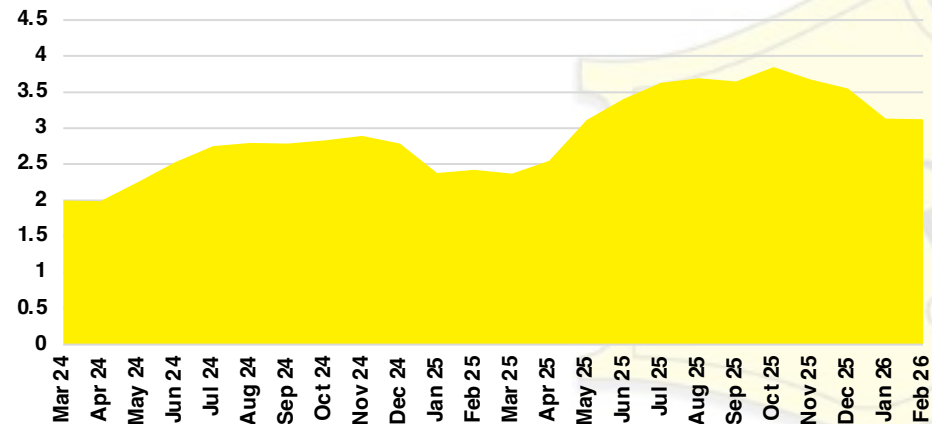

BARROW COUNTY INVENTORY BY PRICE POINT

CHEROKEE COUNTY QUICK N'DICATORS

CHEROKEE COUNTY SALES VOLUME VS SUPPLY

CHEROKEE COUNTY INVENTORY MONTHS OF SUPPLY

CHEROKEE COUNTY 12 MONTH AVERAGE SALES PRICE

CHEROKEE COUNTY SALES BY PRICE POINT