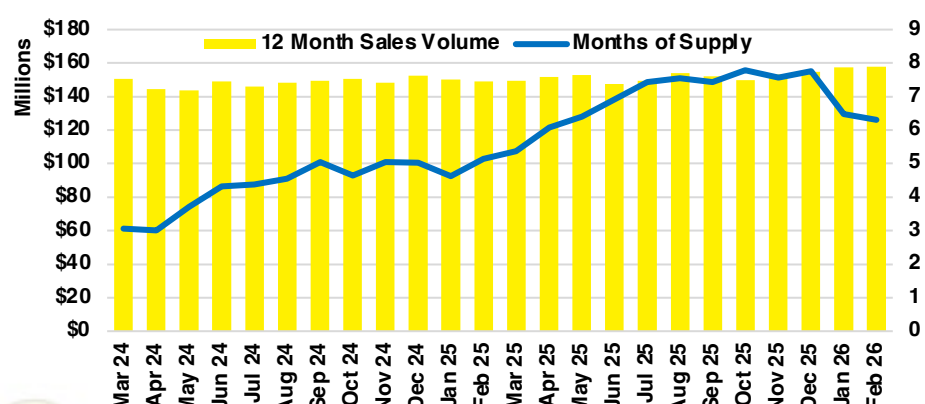

WALTON COUNTY SALES BY PRICE POINT

WALTON COUNTY INVENTORY BY PRICE POINT

WHITE COUNTY QUICK N' DICATORS

WHITE COUNTY SALES VOLUME VS SUPPLY

WHITE COUNTY INVENTORY MONTHS OF SUPPLY

WHITE COUNTY 12 MONTH AVERAGE SALES PRICE