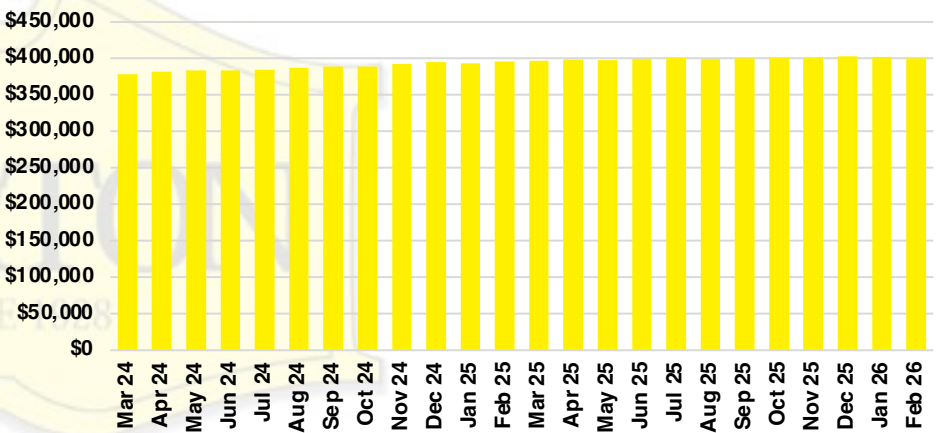

BANKS COUNTY INVENTORY BY PRICE POINT

BARROW COUNTY QUICK N' DICATORS

BARROW COUNTY SALES VOLUME VS SUPPLY

BARROW COUNTY INVENTORY MONTHS OF SUPPLY

BARROW COUNTY 12 MONTH AVERAGE SALES PRICE

BARROW COUNTY SALES BY PRICE POINT

BARROW COUNTY INVENTORY BY PRICE POINT

CHEROKEE COUNTY QUICK N'DICATORS

CHEROKEE COUNTY SALES VOLUME VS SUPPLY

CHEROKEE COUNTY INVENTORY MONTHS OF SUPPLY

CHEROKEE COUNTY 12 MONTH AVERAGE SALES PRICE

CHEROKEE COUNTY SALES BY PRICE POINT