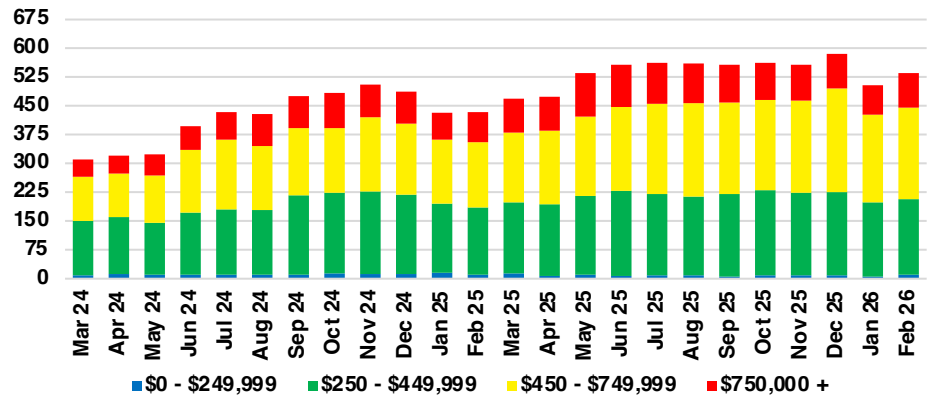

JACKSON COUNTY INVENTORY BY PRICE POINT