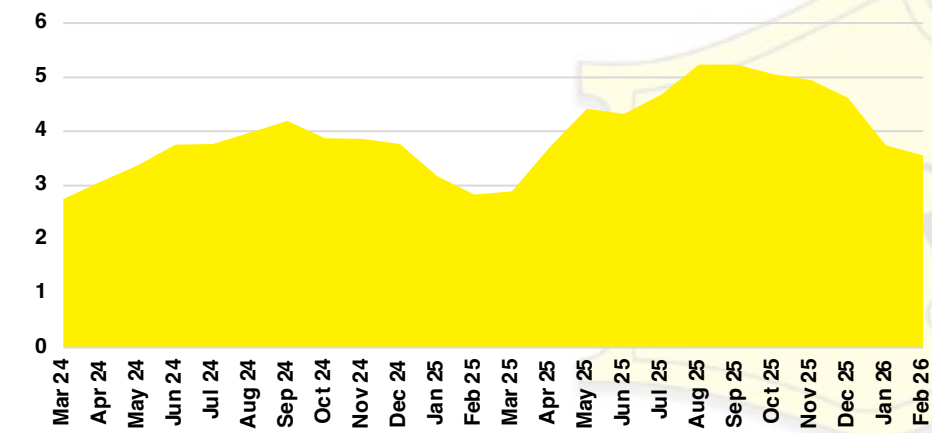

CHEROKEE COUNTY INVENTORY BY PRICE POINT

DAWSON COUNTY QUICK N'DICATORS

DAWSON COUNTY SALES VOLUME VS SUPPLY

DAWSON COUNTY INVENTORY MONTHS OF SUPPLY

DAWSON COUNTY 12 MONTH AVERAGE SALES PRICE

DAWSON COUNTY SALES BY PRICE POINT