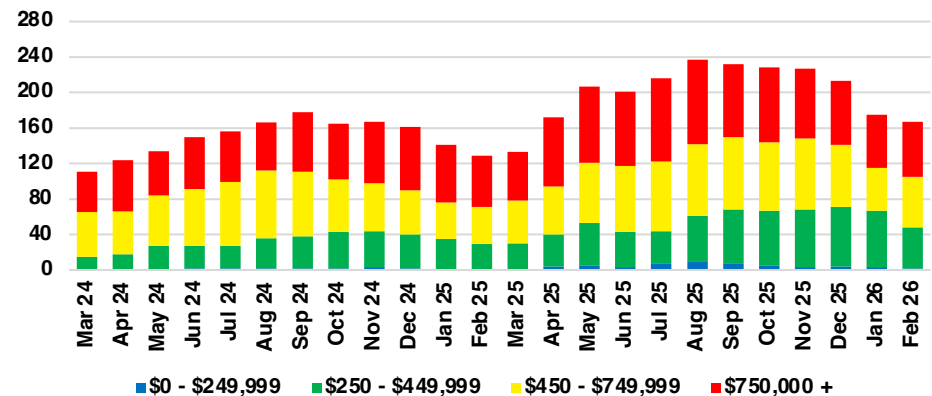

CHEROKEE COUNTY INVENTORY BY PRICE POINT

DAWSON COUNTY QUICK N'DICATORS

DAWSON COUNTY SALES VOLUME VS SUPPLY

DAWSON COUNTY INVENTORY MONTHS OF SUPPLY

DAWSON COUNTY 12 MONTH AVERAGE SALES PRICE

DAWSON COUNTY SALES BY PRICE POINT

DAWSON COUNTY INVENTORY BY PRICE POINT

FORSYTH COUNTY QUICK N'DICATORS

FORSYTH COUNTY SALES VOLUME VS SUPPLY

FORSYTH COUNTY INVENTORY MONTHS OF SUPPLY

FORSYTH COUNTY 12 MONTH AVERAGE SALES PRICE

FORSYTH COUNTY SALES BY PRICE POINT