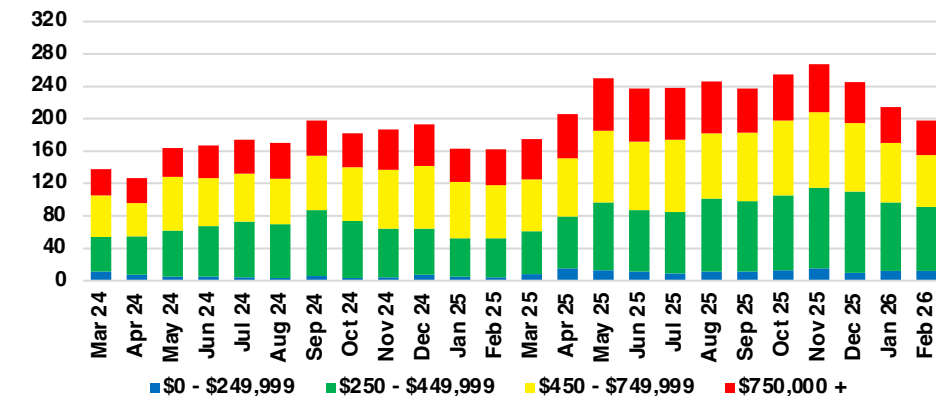

PICKENS COUNTY INVENTORY BY PRICE POINT