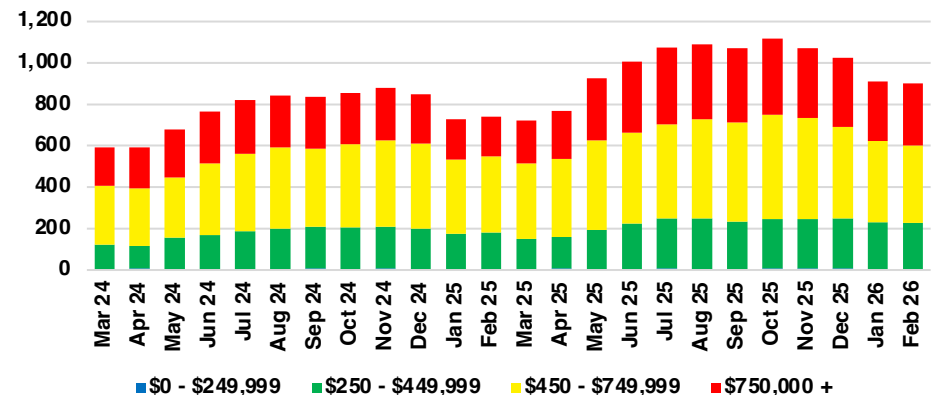

CHEROKEE COUNTY INVENTORY BY PRICE POINT