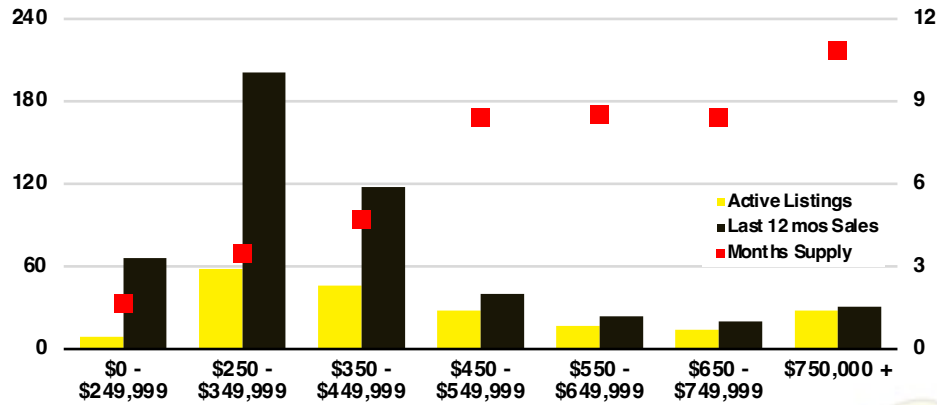

FRANKLIN COUNTY INVENTORY BY PRICE POINT

GWINNETT COUNTY QUICK N'DICATORS

GWINNETT COUNTY SALES VOLUME VS SUPPLY

GWINNETT COUNTY INVENTORY MONTHS OF SUPPLY

GWINNETT COUNTY 12 MONTH AVERAGE SALES PRICE

GWINNETT COUNTY SALES BY PRICE POINT

GWINNETT COUNTY INVENTORY BY PRICE POINT

HABERSHAM COUNTY QUICK N' DICATORS

HABERSHAM COUNTY SALES VOLUME VS SUPPLY

HABERSHAM COUNTY INVENTORY MONTHS OF SUPPLY

HABERSHAM COUNTY 12 MONTH AVERAGE SALES PRICE