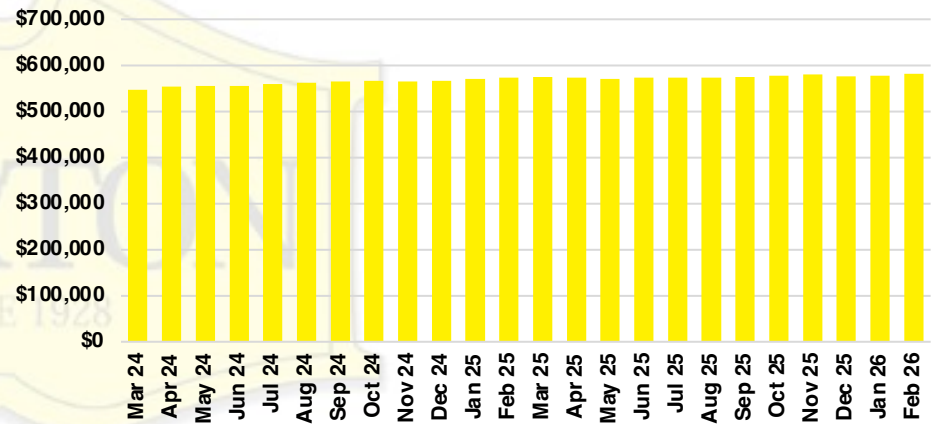

BANKS COUNTY INVENTORY BY PRICE POINT

BARROW COUNTY QUICK N' DICATORS

BARROW COUNTY SALES VOLUME VS SUPPLY

BARROW COUNTY INVENTORY MONTHS OF SUPPLY

BARROW COUNTY 12 MONTH AVERAGE SALES PRICE

BARROW COUNTY SALES BY PRICE POINT

BARROW COUNTY INVENTORY BY PRICE POINT

CHEROKEE COUNTY QUICK N'DICATORS

CHEROKEE COUNTY SALES VOLUME VS SUPPLY

CHEROKEE COUNTY INVENTORY MONTHS OF SUPPLY

CHEROKEE COUNTY 12 MONTH AVERAGE SALES PRICE

CHEROKEE COUNTY SALES BY PRICE POINT

CHEROKEE COUNTY INVENTORY BY PRICE POINT

DAWSON COUNTY QUICK N'DICATORS

DAWSON COUNTY SALES VOLUME VS SUPPLY

DAWSON COUNTY INVENTORY MONTHS OF SUPPLY

DAWSON COUNTY 12 MONTH AVERAGE SALES PRICE

DAWSON COUNTY SALES BY PRICE POINT