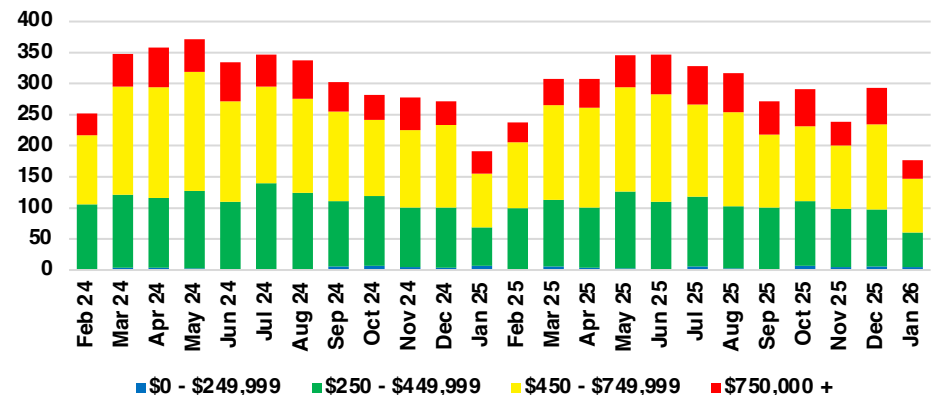

BANKS COUNTY INVENTORY BY PRICE POINT

BARROW COUNTY QUICK N' DICATORS

BARROW COUNTY SALES VOLUME VS SUPPLY

BARROW COUNTY INVENTORY MONTHS OF SUPPLY

BARROW COUNTY 12 MONTH AVERAGE SALES PRICE

BARROW COUNTY SALES BY PRICE POINT

BARROW COUNTY INVENTORY BY PRICE POINT

CHEROKEE COUNTY QUICK N'DICATORS

CHEROKEE COUNTY SALES VOLUME VS SUPPLY

CHEROKEE COUNTY INVENTORY MONTHS OF SUPPLY

CHEROKEE COUNTY 12 MONTH AVERAGE SALES PRICE

CHEROKEE COUNTY SALES BY PRICE POINT