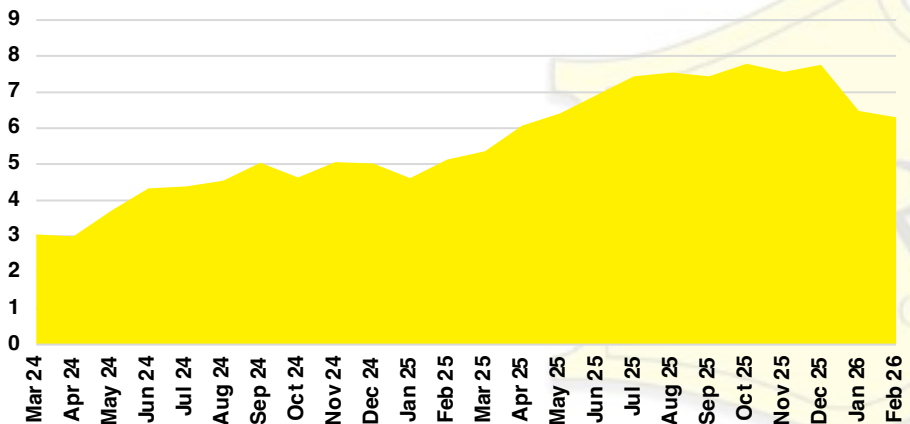

WALTON COUNTY SALES BY PRICE POINT

WALTON COUNTY INVENTORY BY PRICE POINT

WHITE COUNTY QUICK N' DICATORS

WHITE COUNTY SALES VOLUME VS SUPPLY

WHITE COUNTY INVENTORY MONTHS OF SUPPLY

WHITE COUNTY 12 MONTH AVERAGE SALES PRICE

WHITE COUNTY SALES BY PRICE POINT

WHITE COUNTY INVENTORY BY PRICE POINT