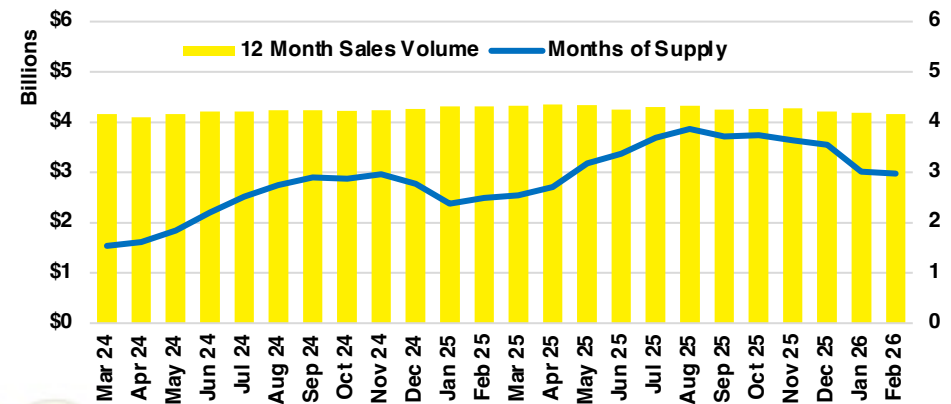

GWINNETT COUNTY SALES VOLUME VS SUPPLY