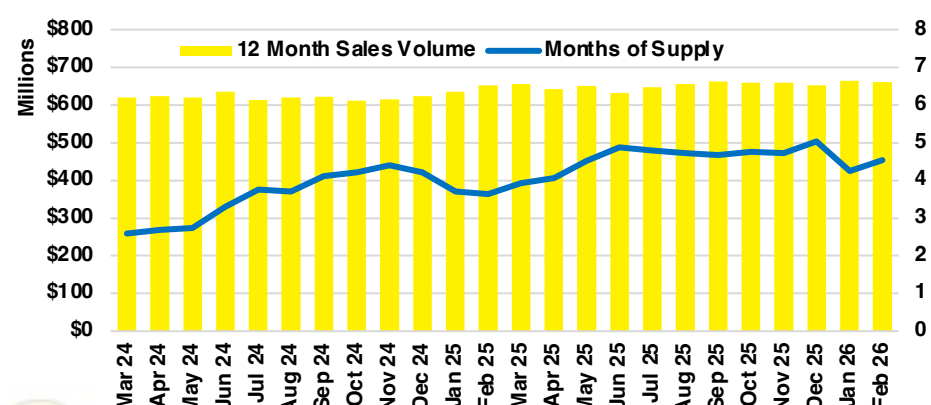

HALL COUNTY SALES BY PRICE POINT

HALL COUNTY INVENTORY BY PRICE POINT

JACKSON COUNTY QUICK N'DICATORS

JACKSON COUNTY SALES VOLUME VS SUPPLY

JACKSON COUNTY INVENTORY MONTHS OF SUPPLY

JACKSON COUNTY 12 MONTH AVERAGE SALES PRICE