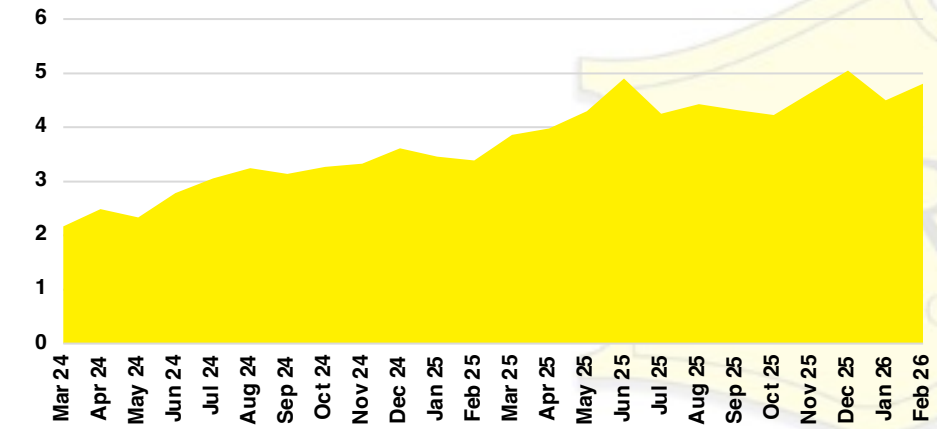

GWINNETT COUNTY INVENTORY BY PRICE POINT

HABERSHAM COUNTY QUICK N' DICATORS

HABERSHAM COUNTY SALES VOLUME VS SUPPLY

HABERSHAM COUNTY INVENTORY MONTHS OF SUPPLY

HABERSHAM COUNTY 12 MONTH AVERAGE SALES PRICE