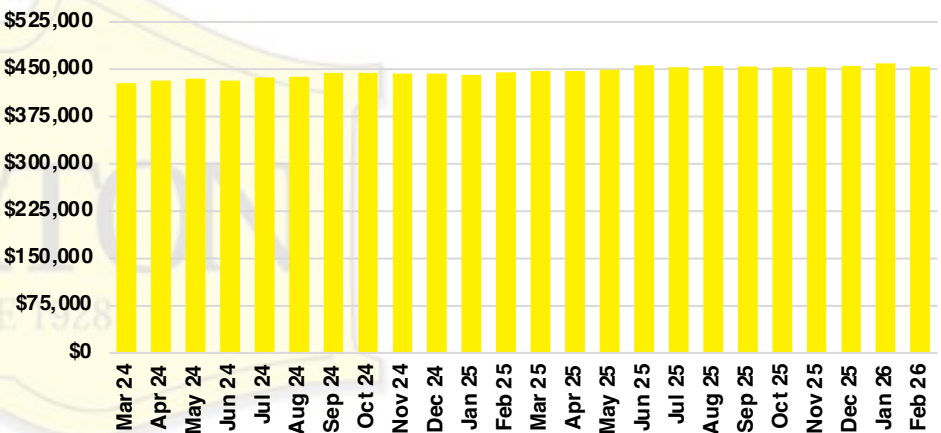

STEPHENS COUNTY SALES BY PRICE POINT

STEPHENS COUNTY INVENTORY BY PRICE POINT

WALTON COUNTY QUICK N'DICATORS

WALTON COUNTY SALES VOLUME VS SUPPLY

WALTON COUNTY INVENTORY MONTHS OF SUPPLY

WALTON COUNTY 12 MONTH AVERAGE SALES PRICE

WALTON COUNTY SALES BY PRICE POINT

WALTON COUNTY INVENTORY BY PRICE POINT

WHITE COUNTY QUICK N' DICATORS

WHITE COUNTY SALES VOLUME VS SUPPLY

WHITE COUNTY INVENTORY MONTHS OF SUPPLY

WHITE COUNTY 12 MONTH AVERAGE SALES PRICE