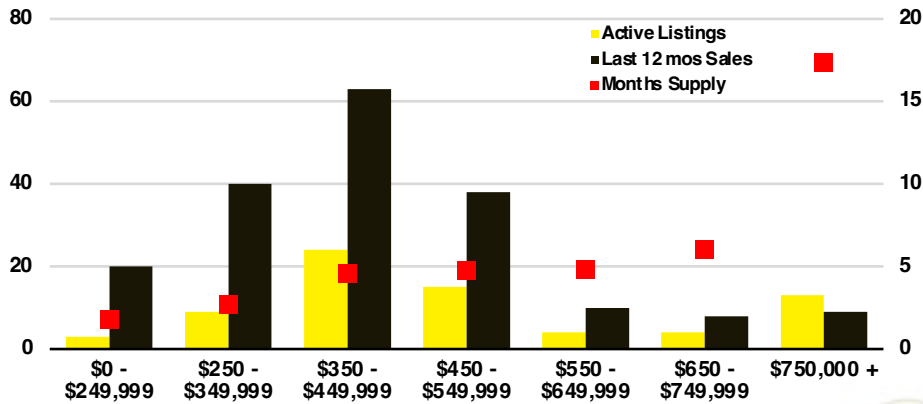

BANKS COUNTY QUICK N'DICATORS