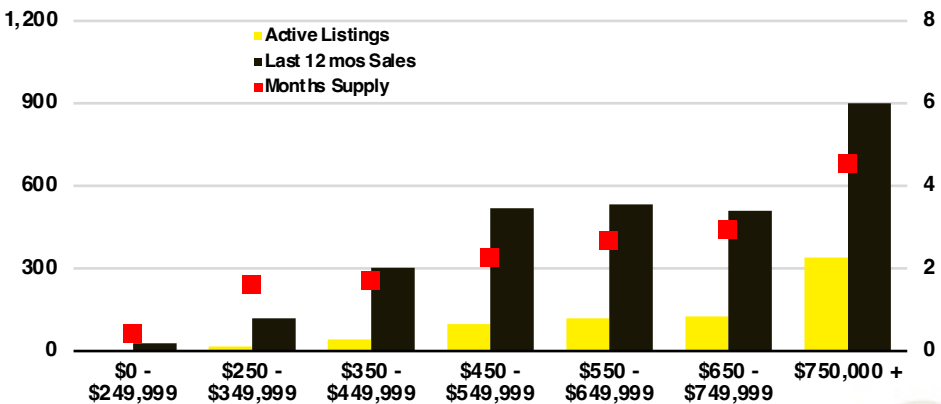

BARROW COUNTY INVENTORY BY PRICE POINT

CHEROKEE COUNTY QUICK N'DICATORS

CHEROKEE COUNTY SALES VOLUME VS SUPPLY

CHEROKEE COUNTY INVENTORY MONTHS OF SUPPLY

CHEROKEE COUNTY 12 MONTH AVERAGE SALES PRICE

CHEROKEE COUNTY SALES BY PRICE POINT

CHEROKEE COUNTY INVENTORY BY PRICE POINT

DAWSON COUNTY QUICK N'DICATORS

DAWSON COUNTY SALES VOLUME VS SUPPLY

DAWSON COUNTY INVENTORY MONTHS OF SUPPLY

DAWSON COUNTY 12 MONTH AVERAGE SALES PRICE

DAWSON COUNTY SALES BY PRICE POINT

DAWSON COUNTY INVENTORY BY PRICE POINT

FORSYTH COUNTY QUICK N'DICATORS

FORSYTH COUNTY SALES VOLUME VS SUPPLY

FORSYTH COUNTY INVENTORY MONTHS OF SUPPLY

FORSYTH COUNTY 12 MONTH AVERAGE SALES PRICE

FORSYTH COUNTY SALES BY PRICE POINT