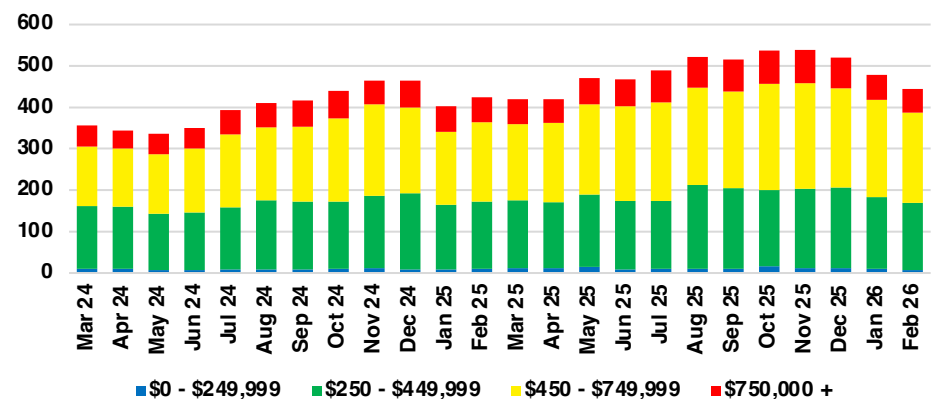

WALTON COUNTY INVENTORY BY PRICE POINT