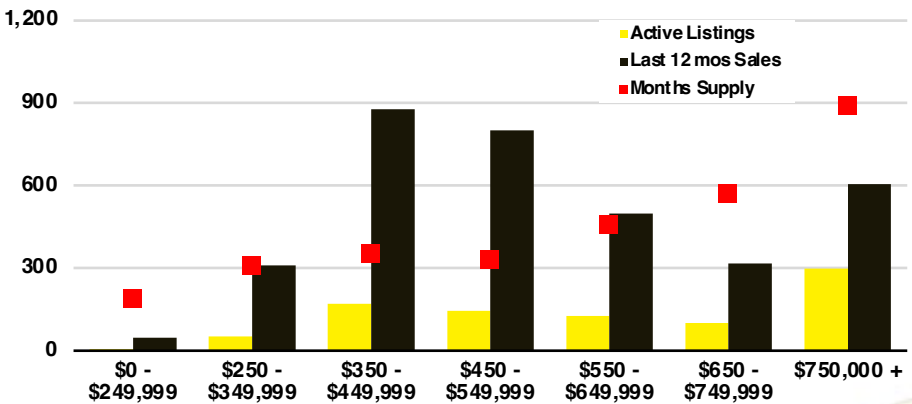

BANKS COUNTY INVENTORY BY PRICE POINT

BARROW COUNTY QUICK N' DICATORS

BARROW COUNTY SALES VOLUME VS SUPPLY

BARROW COUNTY INVENTORY MONTHS OF SUPPLY

BARROW COUNTY 12 MONTH AVERAGE SALES PRICE

BARROW COUNTY SALES BY PRICE POINT

BARROW COUNTY INVENTORY BY PRICE POINT

CHEROKEE COUNTY QUICK N'DICATORS

CHEROKEE COUNTY SALES VOLUME VS SUPPLY

CHEROKEE COUNTY INVENTORY MONTHS OF SUPPLY

CHEROKEE COUNTY 12 MONTH AVERAGE SALES PRICE

CHEROKEE COUNTY SALES BY PRICE POINT

WALTON COUNTY SALES BY PRICE POINT

WALTON COUNTY INVENTORY BY PRICE POINT

WHITE COUNTY QUICK N' DICATORS

WHITE COUNTY SALES VOLUME VS SUPPLY

WHITE COUNTY INVENTORY MONTHS OF SUPPLY

WHITE COUNTY 12 MONTH AVERAGE SALES PRICE