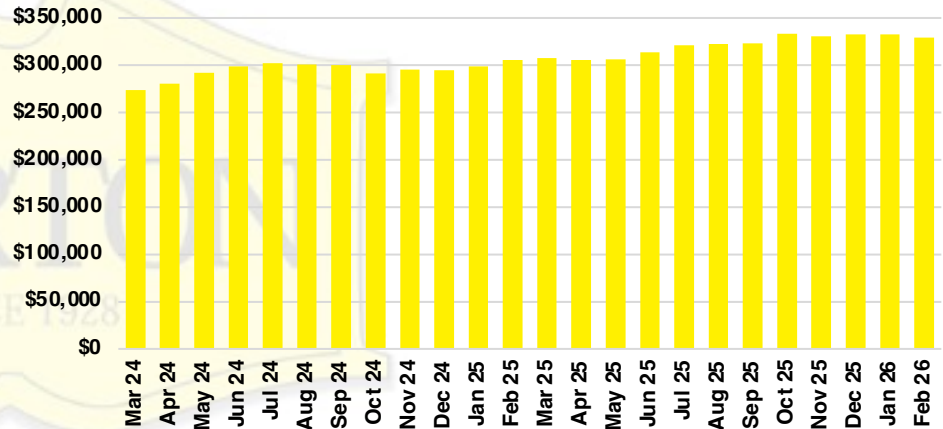

RABUN COUNTY SALES BY PRICE POINT

RABUN COUNTY INVENTORY BY PRICE POINT

STEPHENS COUNTY QUICK N'DICATORS

STEPHENS COUNTY SALES VOLUME VS SUPPLY

STEPHENS COUNTY INVENTORY MONTHS OF SUPPLY

STEPHENS COUNTY 12 MONTH AVERAGE SALES PRICE