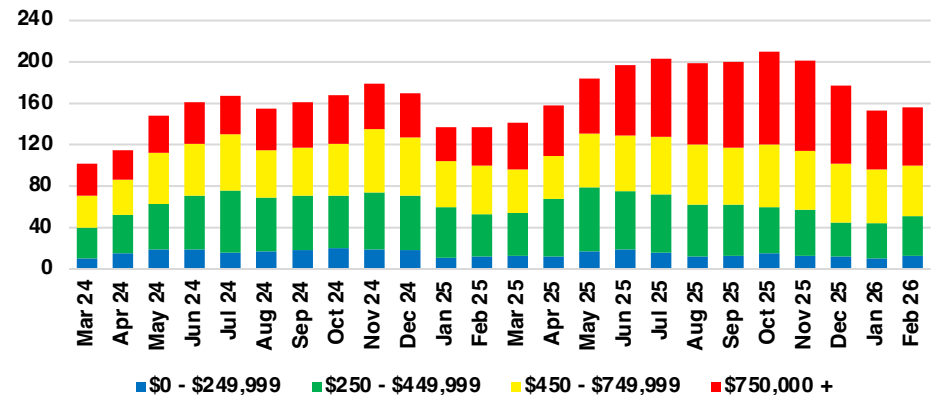

RABUN COUNTY INVENTORY BY PRICE POINT