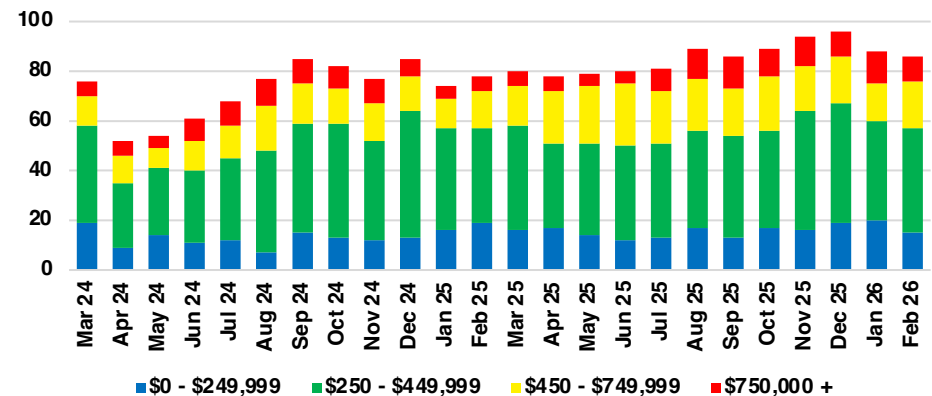

FRANKLIN COUNTY INVENTORY BY PRICE POINT