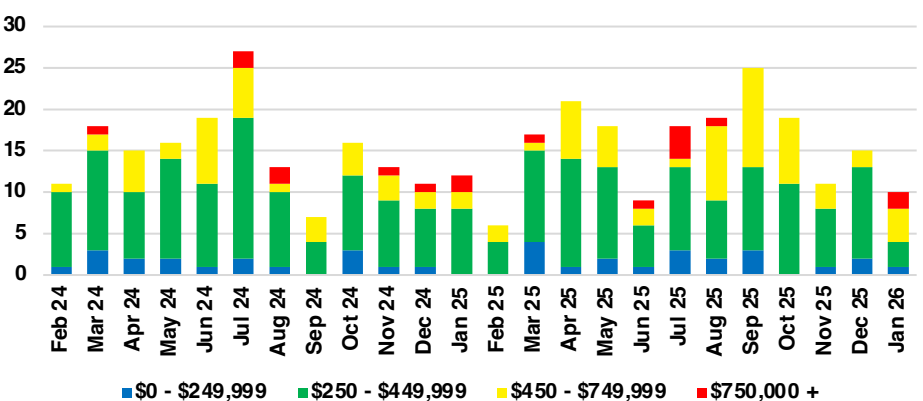

NORTH GEORGIA DEEP DIVE MARKET DATA

February 2026

February 2026

DEEP DIVE

NORTH GEORGIA QUICK N' DICATORS

NORTH GEORGIA INVENTORY MONTHS OF SUPPLY

NORTH GEORGIA SALES VOLUME VS SUPPLY

NORTH GEORGIA SALES BY PRICE POINT

NORTH GEORGIA INVENTORY BY PRICE POINT

BANKS COUNTY QUICK N'DICATORS

BANKS COUNTY SALES VOLUME VS SUPPLY

BANKS COUNTY INVENTORY MONTHS OF SUPPLY

BANKS COUNTY 12 MONTH AVERAGE SALES PRICE

BANKS COUNTY SALES BY PRICE POINT

BANKS COUNTY INVENTORY BY PRICE POINT

BARROW COUNTY QUICK N' DICATORS

BARROW COUNTY SALES VOLUME VS SUPPLY

BARROW COUNTY INVENTORY MONTHS OF SUPPLY

BARROW COUNTY 12 MONTH AVERAGE SALES PRICE

BARROW COUNTY SALES BY PRICE POINT