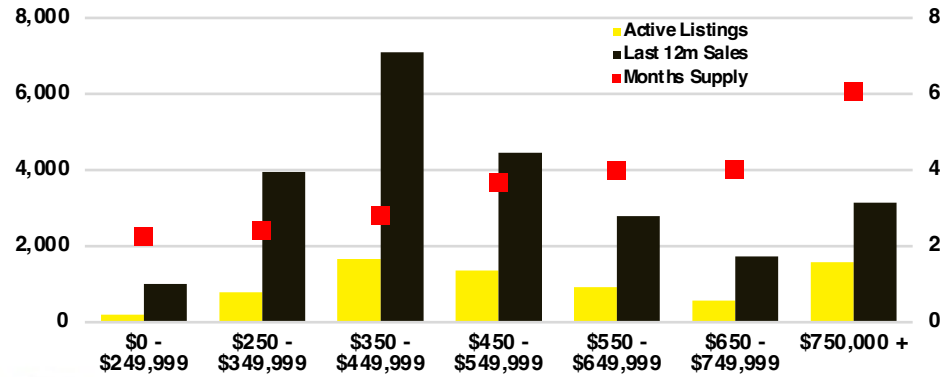

NORTH GEORGIA DEEP DIVE MARKET DATA

February 2026

February 2026

DEEP DIVE

NORTH GEORGIA QUICK N' DICATORS

NORTH GEORGIA INVENTORY MONTHS OF SUPPLY

NORTH GEORGIA SALES VOLUME VS SUPPLY

NORTH GEORGIA SALES BY PRICE POINT

WALTON COUNTY SALES BY PRICE POINT

WALTON COUNTY INVENTORY BY PRICE POINT

WHITE COUNTY QUICK N' DICATORS

WHITE COUNTY SALES VOLUME VS SUPPLY

WHITE COUNTY INVENTORY MONTHS OF SUPPLY

WHITE COUNTY 12 MONTH AVERAGE SALES PRICE