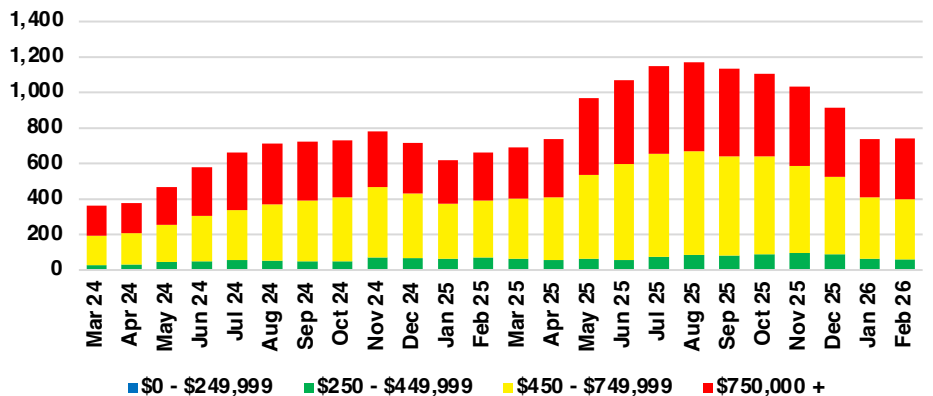

FORSYTH COUNTY INVENTORY BY PRICE POINT