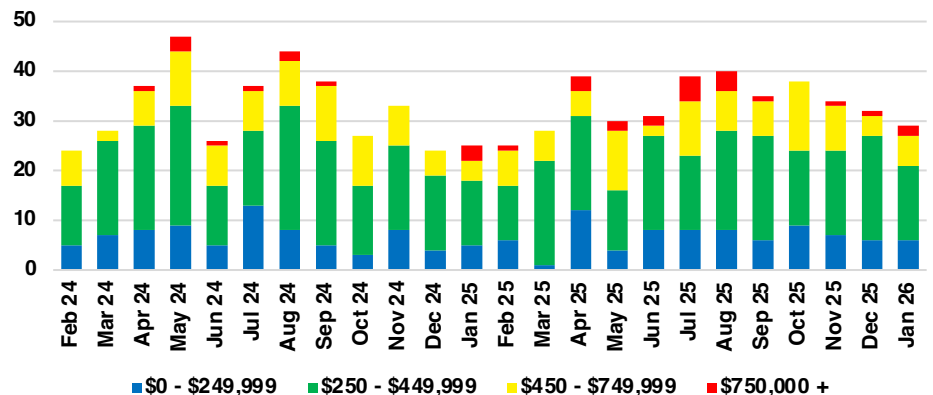

WALTON COUNTY SALES BY PRICE POINT

WALTON COUNTY INVENTORY BY PRICE POINT

WHITE COUNTY QUICK N' DICATORS

WHITE COUNTY SALES VOLUME VS SUPPLY

WHITE COUNTY INVENTORY MONTHS OF SUPPLY

WHITE COUNTY 12 MONTH AVERAGE SALES PRICE

WHITE COUNTY SALES BY PRICE POINT

WHITE COUNTY INVENTORY BY PRICE POINT