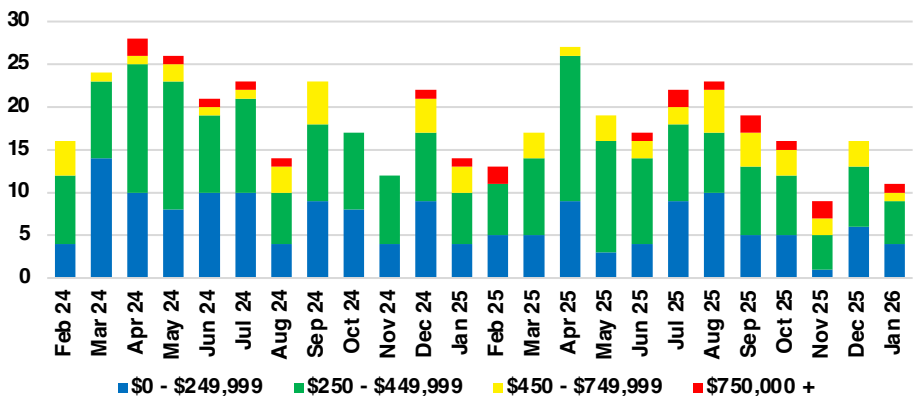

DAWSON COUNTY INVENTORY BY PRICE POINT

FORSYTH COUNTY QUICK N'DICATORS

FORSYTH COUNTY SALES VOLUME VS SUPPLY

FORSYTH COUNTY INVENTORY MONTHS OF SUPPLY

FORSYTH COUNTY 12 MONTH AVERAGE SALES PRICE

FORSYTH COUNTY SALES BY PRICE POINT

FORSYTH COUNTY INVENTORY BY PRICE POINT

FRANKLIN COUNTY QUICK N'DICATORS

FRANKLIN COUNTY SALES VOLUME VS SUPPLY

FRANKLIN COUNTY INVENTORY MONTHS OF SUPPLY

FRANKLIN COUNTY 12 MONTH AVERAGE SALES PRICE

FRANKLIN COUNTY SALES BY PRICE POINT