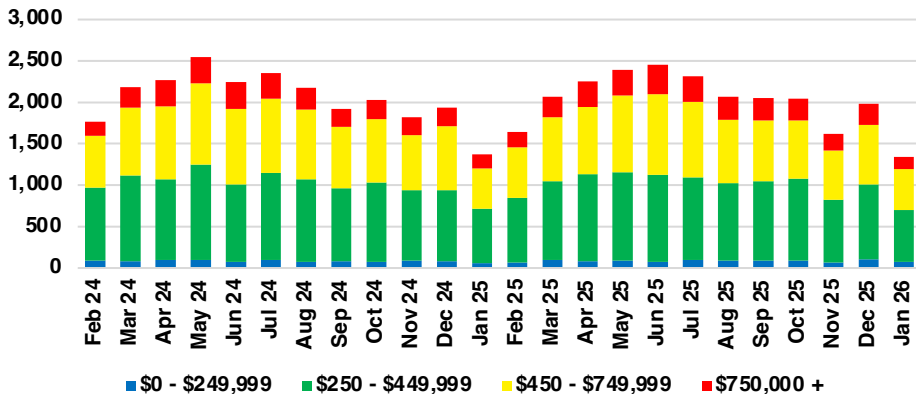

NORTH GEORGIA DEEP DIVE MARKET DATA

February 2026

February 2026

DEEP DIVE

NORTH GEORGIA QUICK N' DICATORS

NORTH GEORGIA INVENTORY MONTHS OF SUPPLY

NORTH GEORGIA SALES VOLUME VS SUPPLY

NORTH GEORGIA SALES BY PRICE POINT