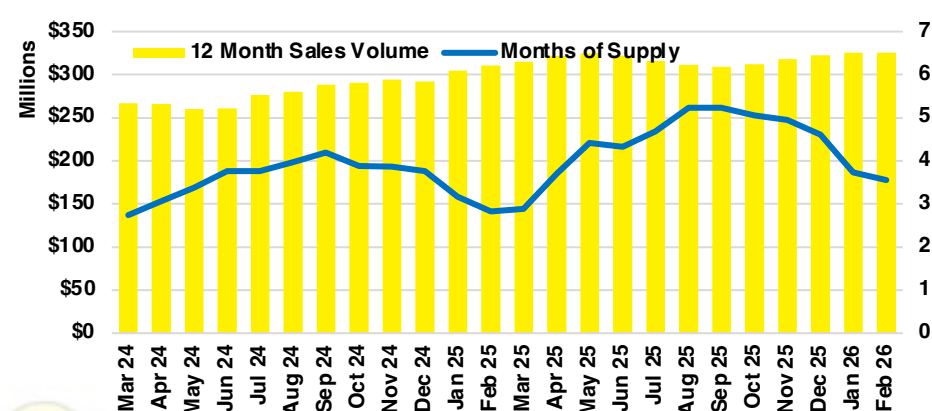

DAWSON COUNTY SALES VOLUME VS SUPPLY