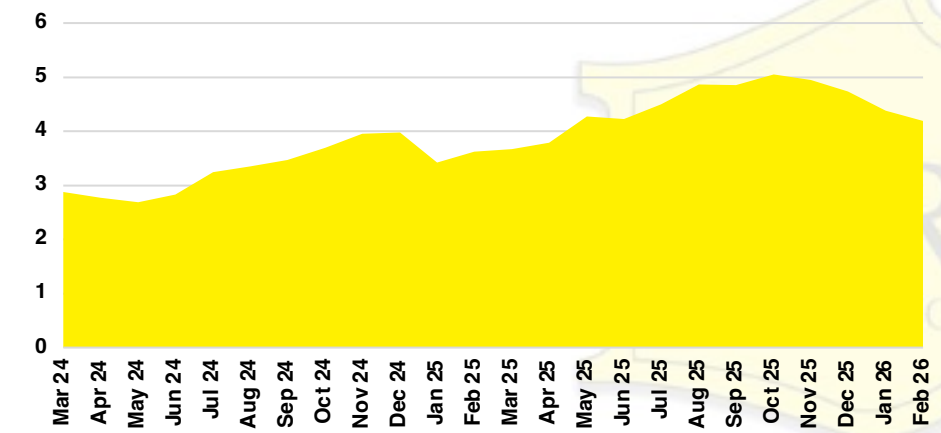

STEPHENS COUNTY SALES BY PRICE POINT

STEPHENS COUNTY INVENTORY BY PRICE POINT

WALTON COUNTY QUICK N'DICATORS

WALTON COUNTY SALES VOLUME VS SUPPLY

WALTON COUNTY INVENTORY MONTHS OF SUPPLY

WALTON COUNTY 12 MONTH AVERAGE SALES PRICE