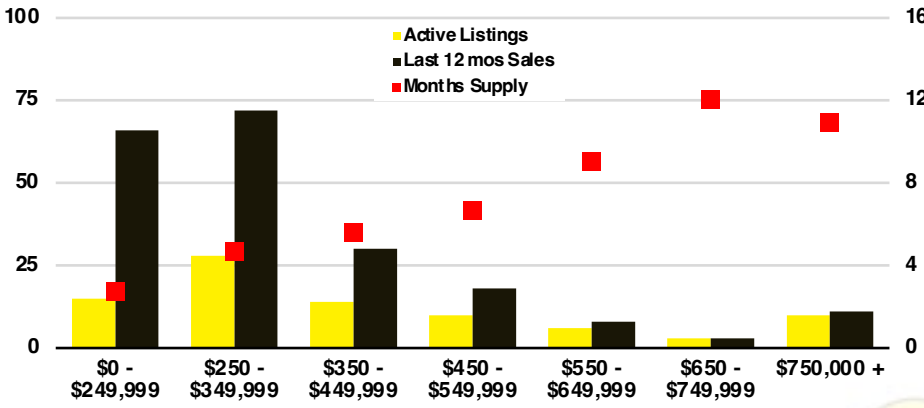

CHEROKEE COUNTY INVENTORY BY PRICE POINT

DAWSON COUNTY QUICK N'DICATORS

DAWSON COUNTY SALES VOLUME VS SUPPLY

DAWSON COUNTY INVENTORY MONTHS OF SUPPLY

DAWSON COUNTY 12 MONTH AVERAGE SALES PRICE

DAWSON COUNTY SALES BY PRICE POINT

DAWSON COUNTY INVENTORY BY PRICE POINT

FORSYTH COUNTY QUICK N'DICATORS

FORSYTH COUNTY SALES VOLUME VS SUPPLY

FORSYTH COUNTY INVENTORY MONTHS OF SUPPLY

FORSYTH COUNTY 12 MONTH AVERAGE SALES PRICE

FORSYTH COUNTY SALES BY PRICE POINT

FORSYTH COUNTY INVENTORY BY PRICE POINT

FRANKLIN COUNTY QUICK N'DICATORS

FRANKLIN COUNTY SALES VOLUME VS SUPPLY

FRANKLIN COUNTY INVENTORY MONTHS OF SUPPLY

FRANKLIN COUNTY 12 MONTH AVERAGE SALES PRICE

FRANKLIN COUNTY SALES BY PRICE POINT