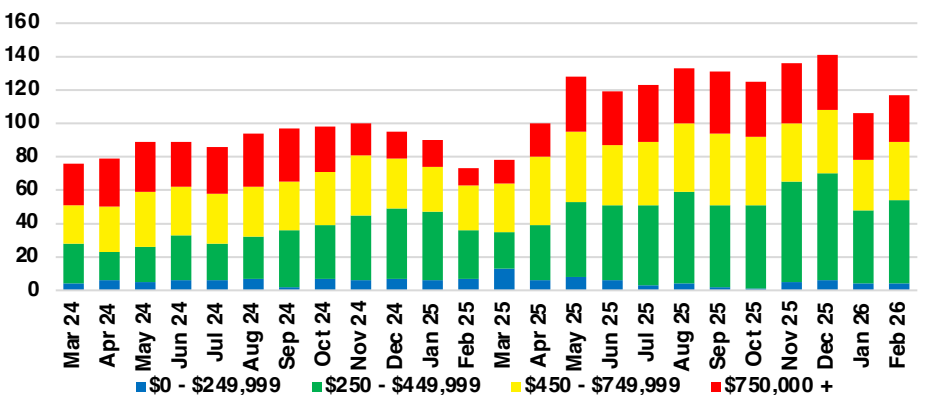

LUMPKIN COUNTY INVENTORY BY PRICE POINT