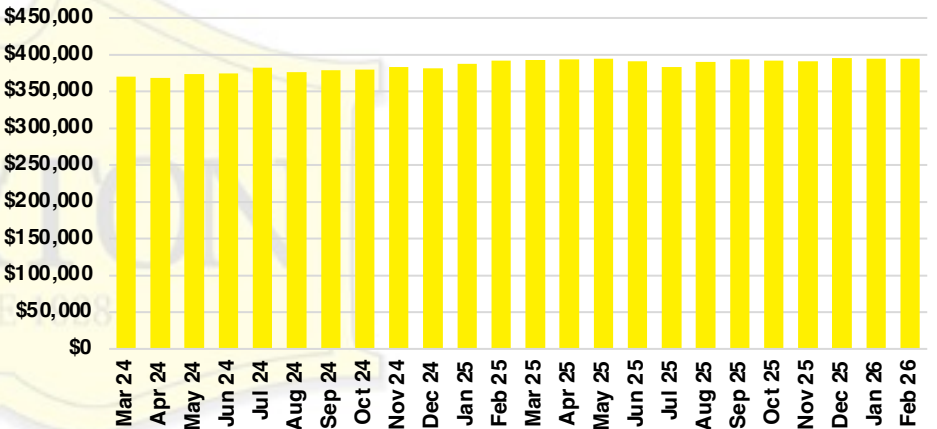

GWINNETT COUNTY INVENTORY BY PRICE POINT

HABERSHAM COUNTY QUICK N' DICATORS

HABERSHAM COUNTY SALES VOLUME VS SUPPLY

HABERSHAM COUNTY INVENTORY MONTHS OF SUPPLY

HABERSHAM COUNTY 12 MONTH AVERAGE SALES PRICE