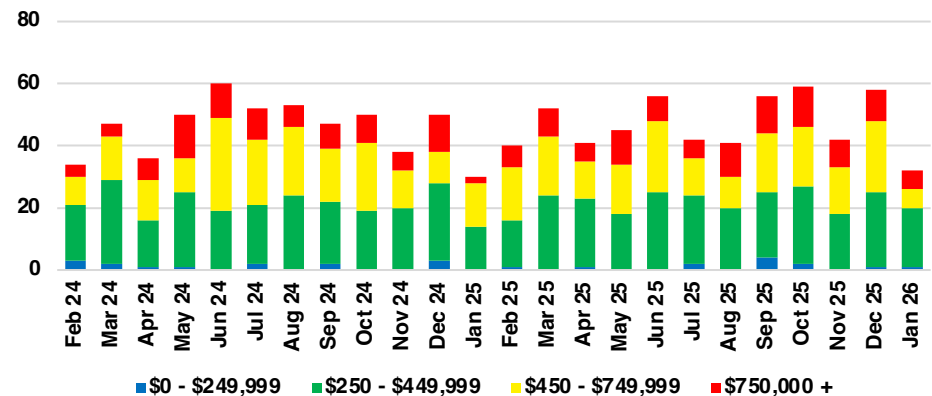

BARROW COUNTY INVENTORY BY PRICE POINT

CHEROKEE COUNTY QUICK N'DICATORS

CHEROKEE COUNTY SALES VOLUME VS SUPPLY

CHEROKEE COUNTY INVENTORY MONTHS OF SUPPLY

CHEROKEE COUNTY 12 MONTH AVERAGE SALES PRICE

CHEROKEE COUNTY SALES BY PRICE POINT

CHEROKEE COUNTY INVENTORY BY PRICE POINT

DAWSON COUNTY QUICK N'DICATORS

DAWSON COUNTY SALES VOLUME VS SUPPLY

DAWSON COUNTY INVENTORY MONTHS OF SUPPLY

DAWSON COUNTY 12 MONTH AVERAGE SALES PRICE

DAWSON COUNTY SALES BY PRICE POINT

DAWSON COUNTY INVENTORY BY PRICE POINT

FORSYTH COUNTY QUICK N'DICATORS

FORSYTH COUNTY SALES VOLUME VS SUPPLY

FORSYTH COUNTY INVENTORY MONTHS OF SUPPLY

FORSYTH COUNTY 12 MONTH AVERAGE SALES PRICE

FORSYTH COUNTY SALES BY PRICE POINT