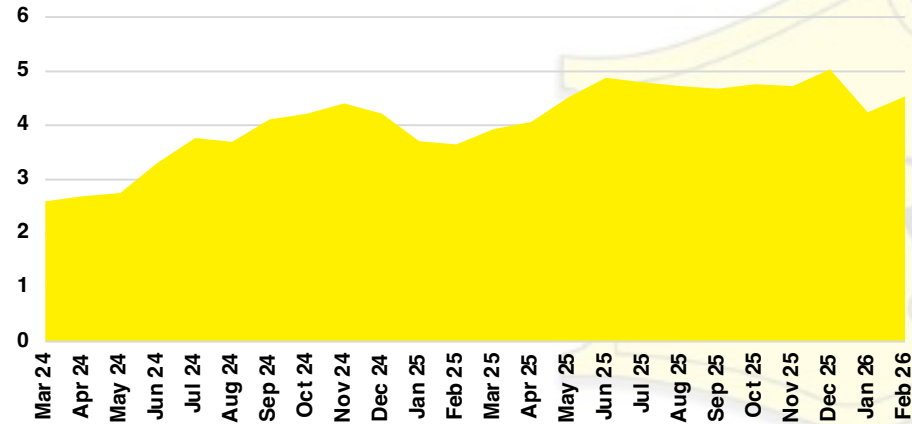

HALL COUNTY SALES BY PRICE POINT

HALL COUNTY INVENTORY BY PRICE POINT

JACKSON COUNTY QUICK N'DICATORS

JACKSON COUNTY SALES VOLUME VS SUPPLY

JACKSON COUNTY INVENTORY MONTHS OF SUPPLY

JACKSON COUNTY 12 MONTH AVERAGE SALES PRICE