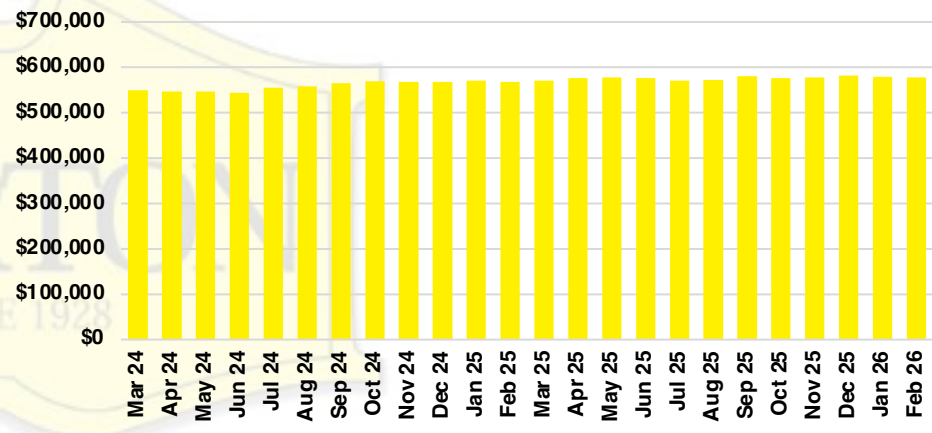

BARROW COUNTY INVENTORY BY PRICE POINT

CHEROKEE COUNTY QUICK N'DICATORS

CHEROKEE COUNTY SALES VOLUME VS SUPPLY

CHEROKEE COUNTY INVENTORY MONTHS OF SUPPLY

CHEROKEE COUNTY 12 MONTH AVERAGE SALES PRICE

CHEROKEE COUNTY SALES BY PRICE POINT

CHEROKEE COUNTY INVENTORY BY PRICE POINT

DAWSON COUNTY QUICK N'DICATORS

DAWSON COUNTY SALES VOLUME VS SUPPLY

DAWSON COUNTY INVENTORY MONTHS OF SUPPLY

DAWSON COUNTY 12 MONTH AVERAGE SALES PRICE

DAWSON COUNTY SALES BY PRICE POINT

DAWSON COUNTY INVENTORY BY PRICE POINT

FORSYTH COUNTY QUICK N'DICATORS

FORSYTH COUNTY SALES VOLUME VS SUPPLY

FORSYTH COUNTY INVENTORY MONTHS OF SUPPLY

FORSYTH COUNTY 12 MONTH AVERAGE SALES PRICE

FORSYTH COUNTY SALES BY PRICE POINT