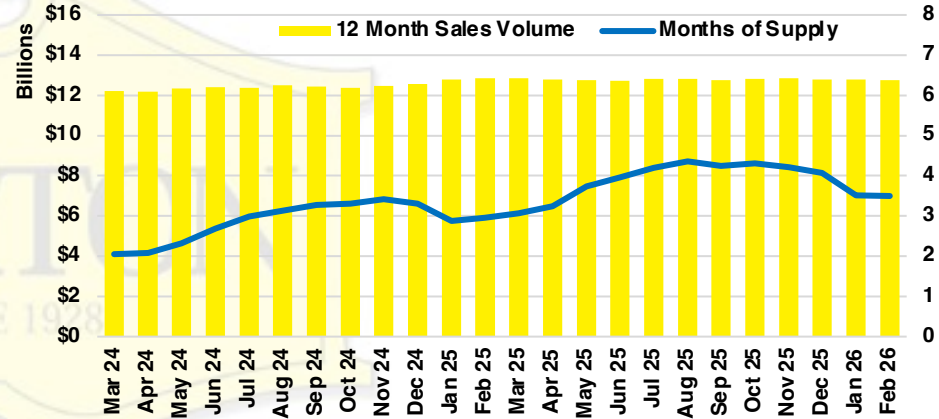

NORTH GEORGIA DEEP DIVE MARKET DATA

February 2026

February 2026

DEEP DIVE

NORTH GEORGIA QUICK N' DICATORS

NORTH GEORGIA INVENTORY MONTHS OF SUPPLY

NORTH GEORGIA SALES VOLUME VS SUPPLY

NORTH GEORGIA SALES BY PRICE POINT