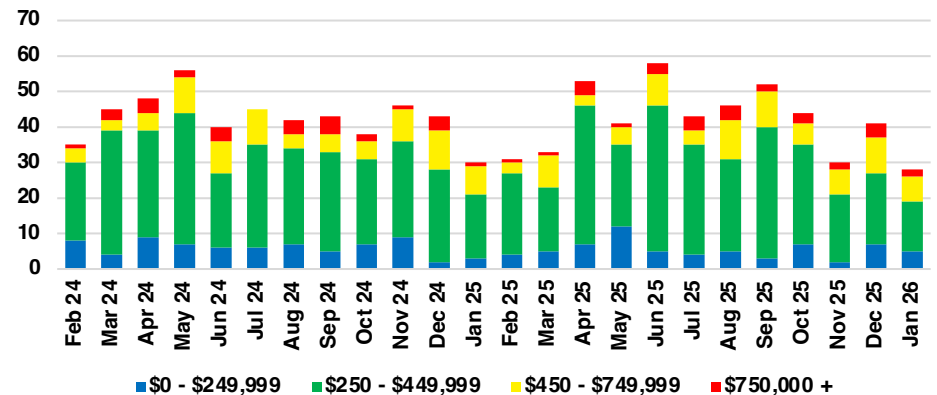

HABERSHAM COUNTY SALES BY PRICE POINT