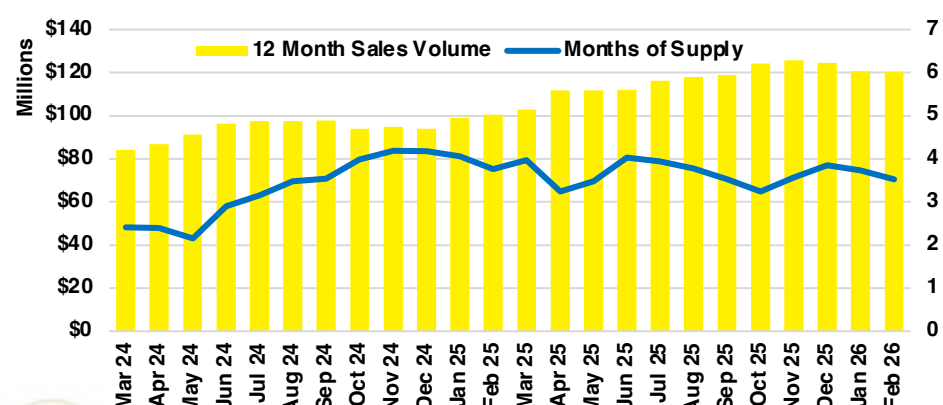

RABUN COUNTY SALES BY PRICE POINT

RABUN COUNTY INVENTORY BY PRICE POINT

STEPHENS COUNTY QUICK N'DICATORS

STEPHENS COUNTY SALES VOLUME VS SUPPLY

STEPHENS COUNTY INVENTORY MONTHS OF SUPPLY

STEPHENS COUNTY 12 MONTH AVERAGE SALES PRICE