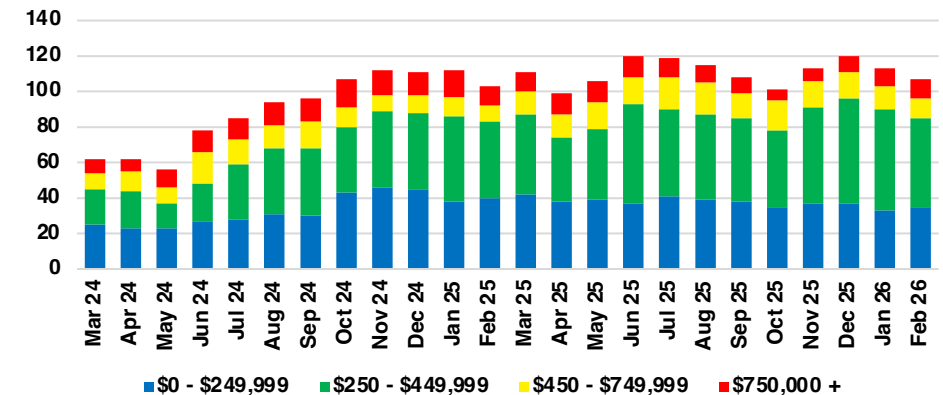

STEPHENS COUNTY INVENTORY BY PRICE POINT