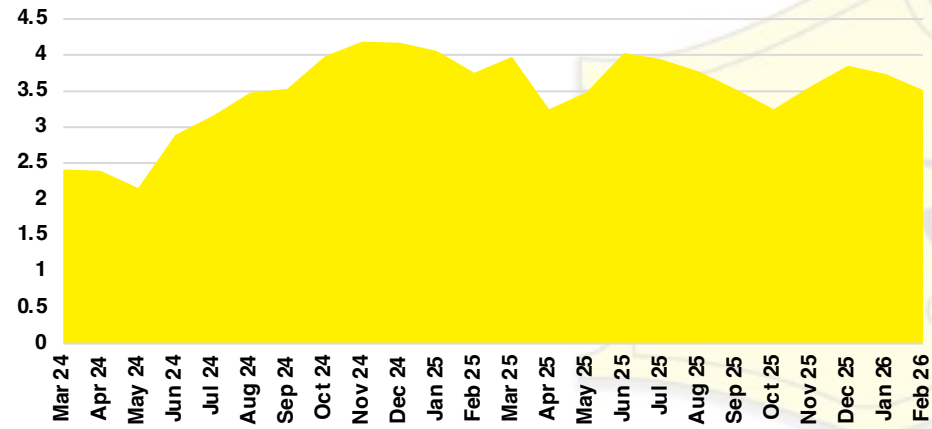

RABUN COUNTY SALES BY PRICE POINT

RABUN COUNTY INVENTORY BY PRICE POINT

STEPHENS COUNTY QUICK N'DICATORS

STEPHENS COUNTY SALES VOLUME VS SUPPLY

STEPHENS COUNTY INVENTORY MONTHS OF SUPPLY

STEPHENS COUNTY 12 MONTH AVERAGE SALES PRICE