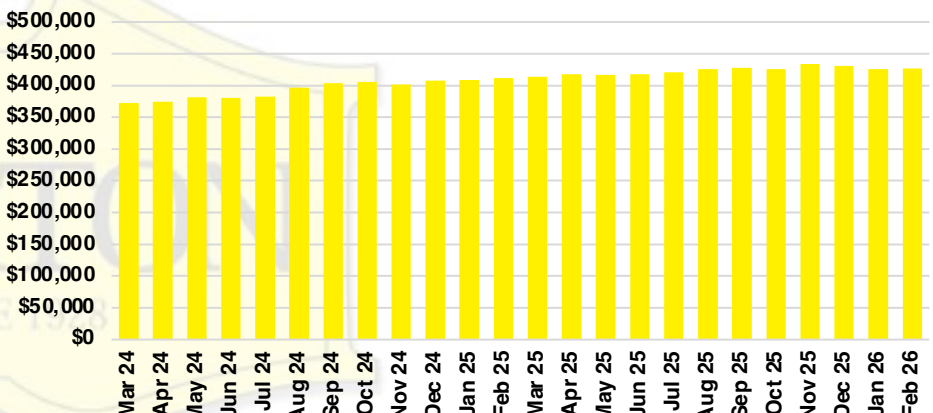

NORTH GEORGIA DEEP DIVE MARKET DATA

February 2026

February 2026

DEEP DIVE

NORTH GEORGIA QUICK N' DICATORS

NORTH GEORGIA INVENTORY MONTHS OF SUPPLY

NORTH GEORGIA SALES VOLUME VS SUPPLY

NORTH GEORGIA SALES BY PRICE POINT

NORTH GEORGIA INVENTORY BY PRICE POINT

BANKS COUNTY QUICK N'DICATORS

BANKS COUNTY SALES VOLUME VS SUPPLY

BANKS COUNTY INVENTORY MONTHS OF SUPPLY

BANKS COUNTY 12 MONTH AVERAGE SALES PRICE

BANKS COUNTY SALES BY PRICE POINT

BANKS COUNTY INVENTORY BY PRICE POINT

BARROW COUNTY QUICK N' DICATORS

BARROW COUNTY SALES VOLUME VS SUPPLY

BARROW COUNTY INVENTORY MONTHS OF SUPPLY

BARROW COUNTY 12 MONTH AVERAGE SALES PRICE

BARROW COUNTY SALES BY PRICE POINT