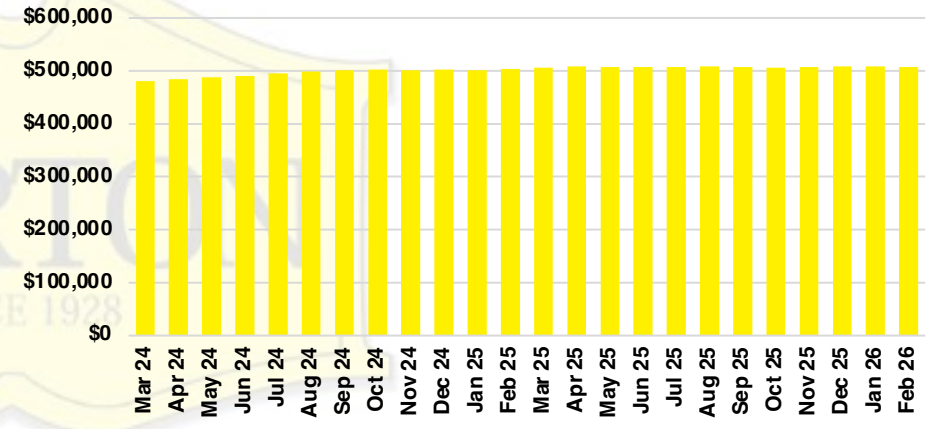

FRANKLIN COUNTY INVENTORY BY PRICE POINT

GWINNETT COUNTY QUICK N'DICATORS

GWINNETT COUNTY SALES VOLUME VS SUPPLY

GWINNETT COUNTY INVENTORY MONTHS OF SUPPLY

GWINNETT COUNTY 12 MONTH AVERAGE SALES PRICE

GWINNETT COUNTY SALES BY PRICE POINT