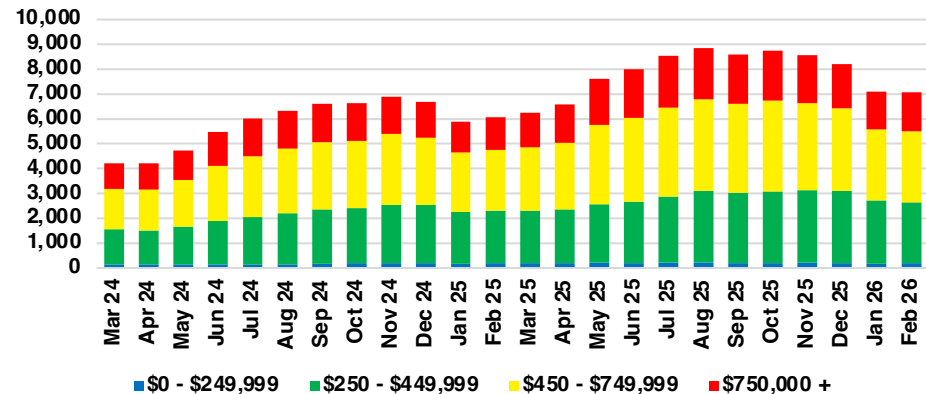

NORTH GEORGIA INVENTORY BY PRICE POINT