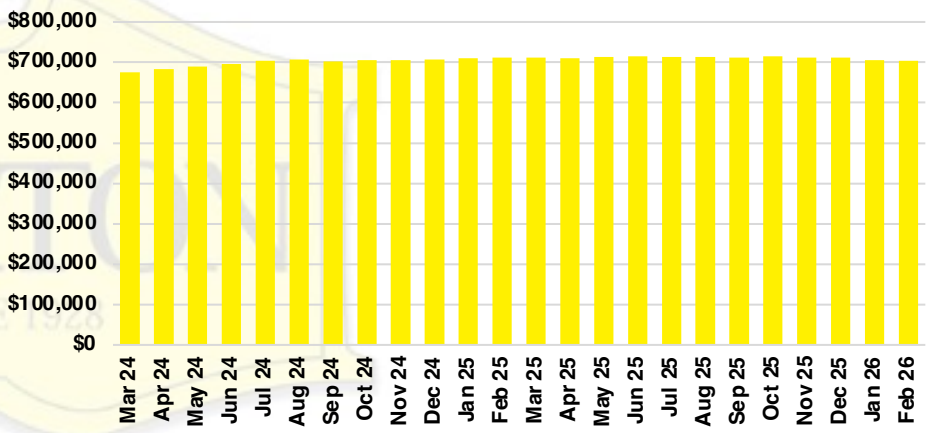

DAWSON COUNTY INVENTORY BY PRICE POINT

FORSYTH COUNTY QUICK N'DICATORS

FORSYTH COUNTY SALES VOLUME VS SUPPLY

FORSYTH COUNTY INVENTORY MONTHS OF SUPPLY

FORSYTH COUNTY 12 MONTH AVERAGE SALES PRICE

FORSYTH COUNTY SALES BY PRICE POINT