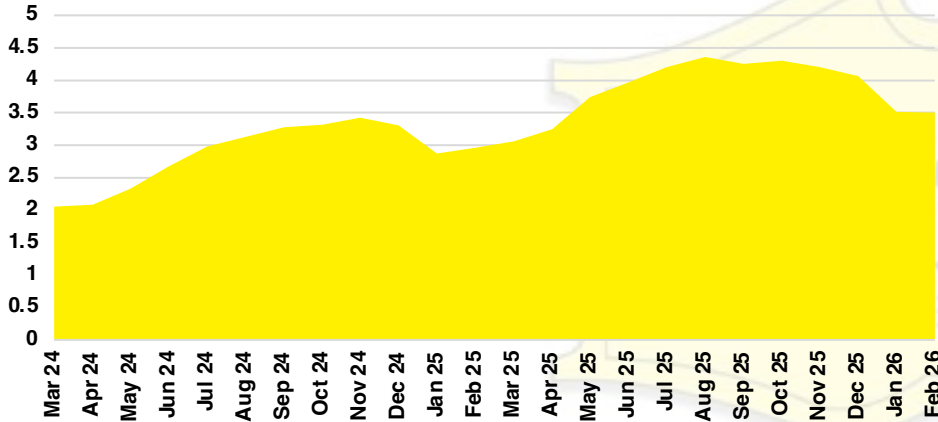

NORTH GEORGIA DEEP DIVE MARKET DATA

February 2026

February 2026

DEEP DIVE

NORTH GEORGIA QUICK N' DICATORS

NORTH GEORGIA INVENTORY MONTHS OF SUPPLY

NORTH GEORGIA SALES VOLUME VS SUPPLY

NORTH GEORGIA SALES BY PRICE POINT