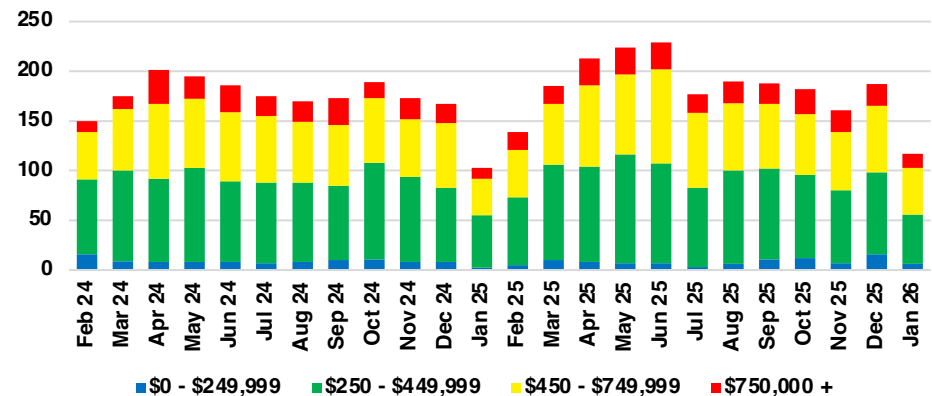

HALL COUNTY SALES BY PRICE POINT