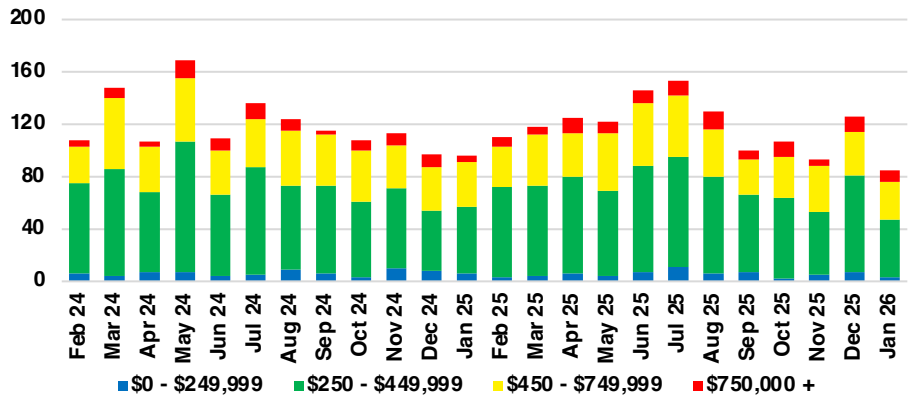

JACKSON COUNTY SALES BY PRICE POINT