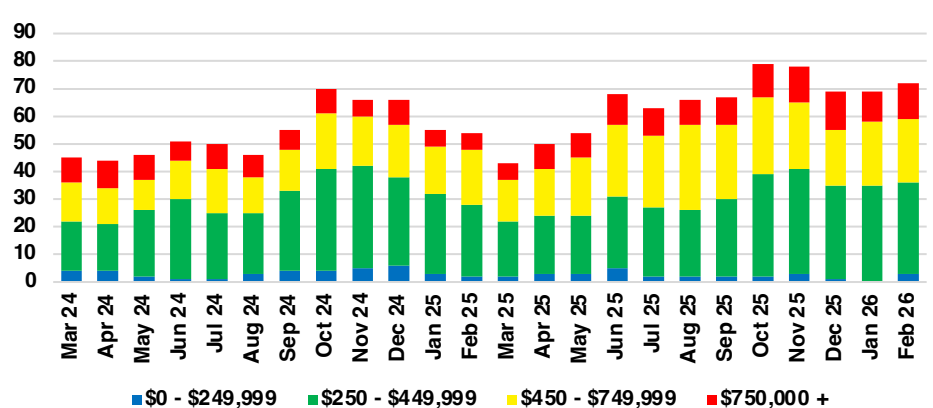

NORTH GEORGIA INVENTORY BY PRICE POINT

BANKS COUNTY QUICK N'DICATORS

BANKS COUNTY SALES VOLUME VS SUPPLY

BANKS COUNTY INVENTORY MONTHS OF SUPPLY

BANKS COUNTY 12 MONTH AVERAGE SALES PRICE

BANKS COUNTY SALES BY PRICE POINT

BANKS COUNTY INVENTORY BY PRICE POINT

BARROW COUNTY QUICK N' DICATORS

BARROW COUNTY SALES VOLUME VS SUPPLY

BARROW COUNTY INVENTORY MONTHS OF SUPPLY

BARROW COUNTY 12 MONTH AVERAGE SALES PRICE

BARROW COUNTY SALES BY PRICE POINT