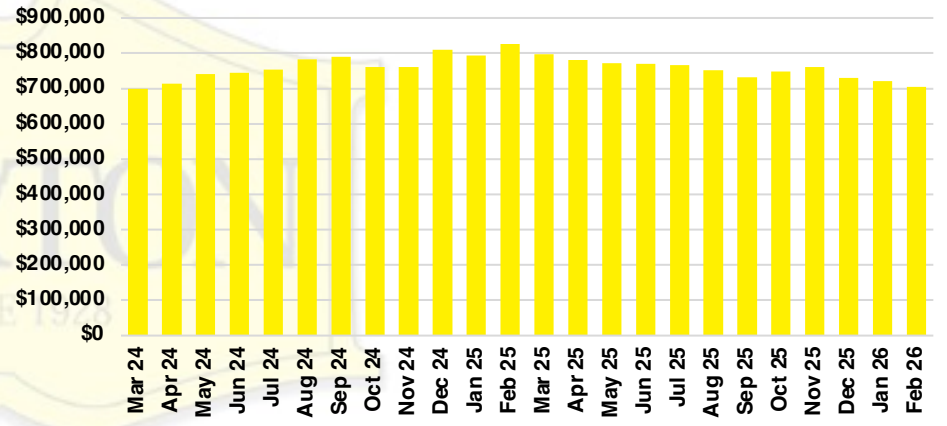

PICKENS COUNTY SALES BY PRICE POINT

PICKENS COUNTY INVENTORY BY PRICE POINT

RABUN COUNTY QUICK N'DICATORS

RABUN COUNTY SALES VOLUME VS SUPPLY

RABUN COUNTY INVENTORY MONTHS OF SUPPLY

RABUN COUNTY 12 MONTH AVERAGE SALES PRICE