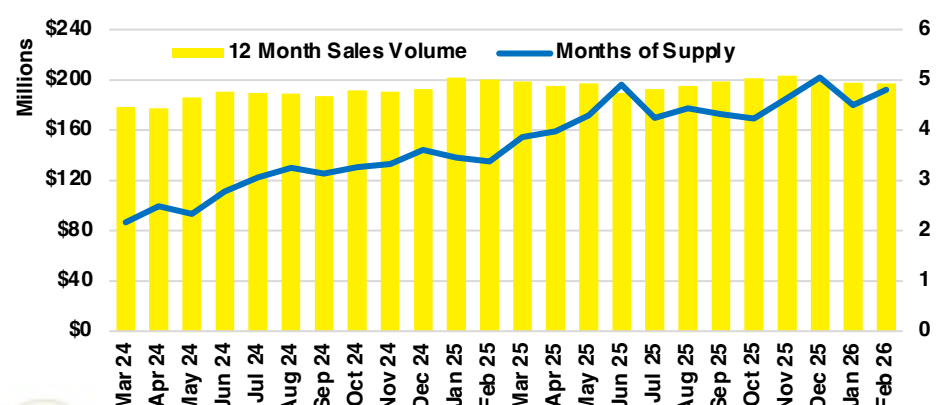

HABERSHAM COUNTY SALES VOLUME VS SUPPLY