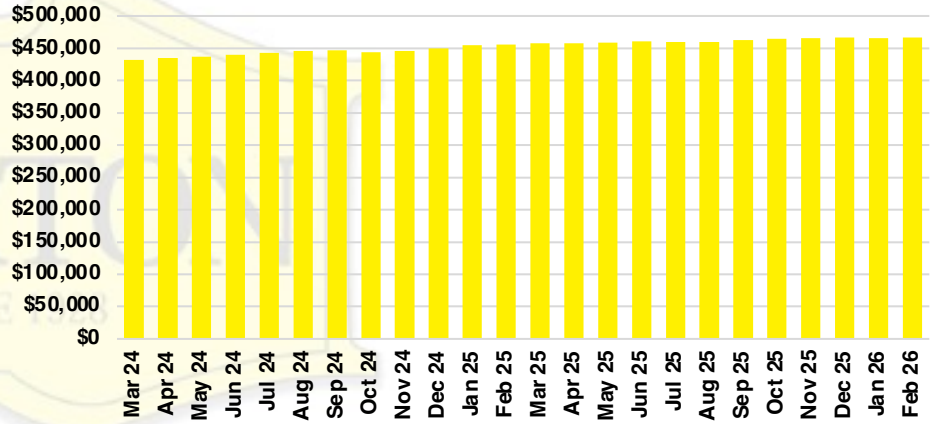

HALL COUNTY SALES BY PRICE POINT

HALL COUNTY INVENTORY BY PRICE POINT

JACKSON COUNTY QUICK N'DICATORS

JACKSON COUNTY SALES VOLUME VS SUPPLY

JACKSON COUNTY INVENTORY MONTHS OF SUPPLY

JACKSON COUNTY 12 MONTH AVERAGE SALES PRICE