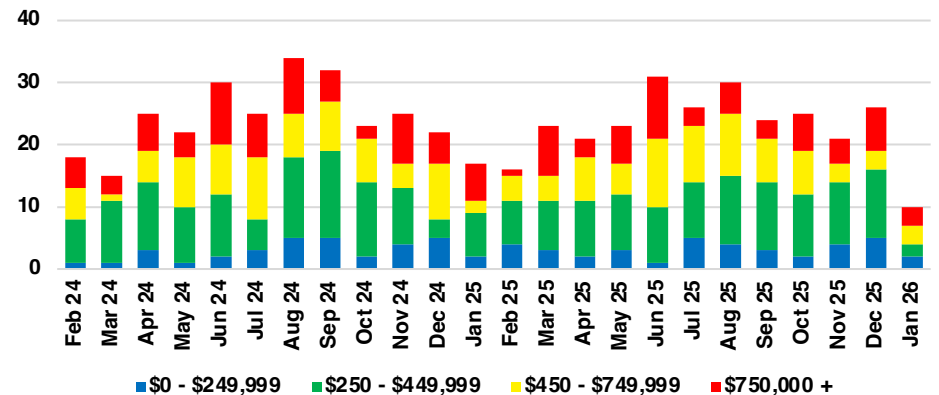

RABUN COUNTY SALES BY PRICE POINT