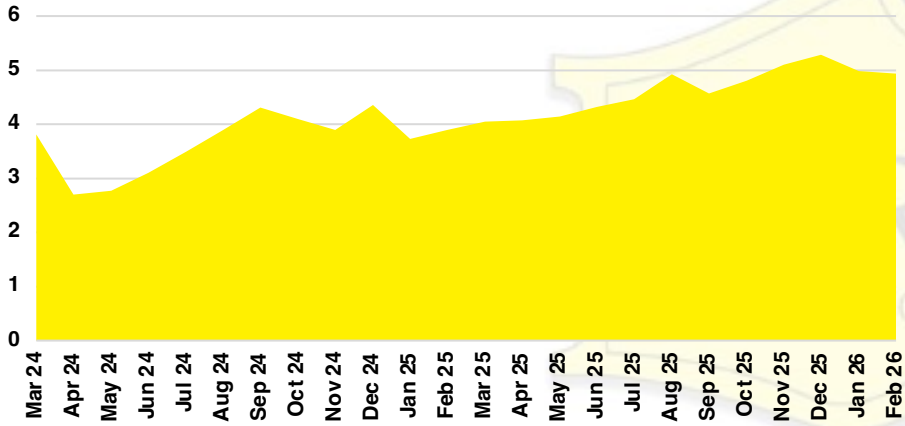

FORSYTH COUNTY INVENTORY BY PRICE POINT

FRANKLIN COUNTY QUICK N'DICATORS

FRANKLIN COUNTY SALES VOLUME VS SUPPLY

FRANKLIN COUNTY INVENTORY MONTHS OF SUPPLY

FRANKLIN COUNTY 12 MONTH AVERAGE SALES PRICE

FRANKLIN COUNTY SALES BY PRICE POINT