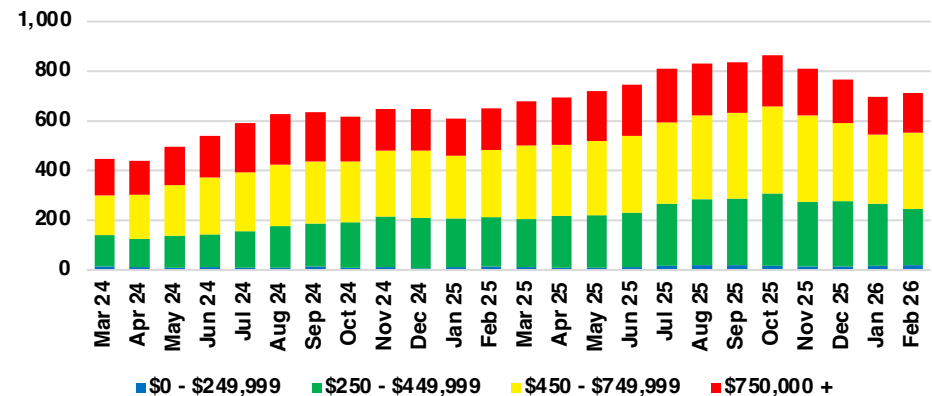

HALL COUNTY INVENTORY BY PRICE POINT