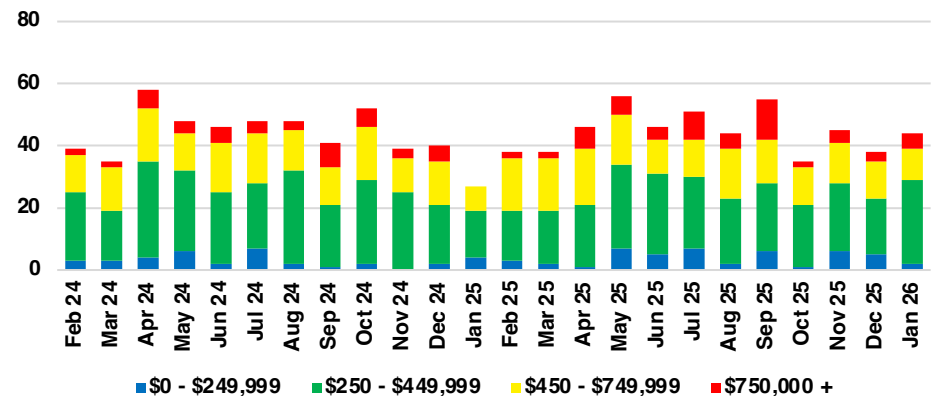

PICKENS COUNTY SALES BY PRICE POINT