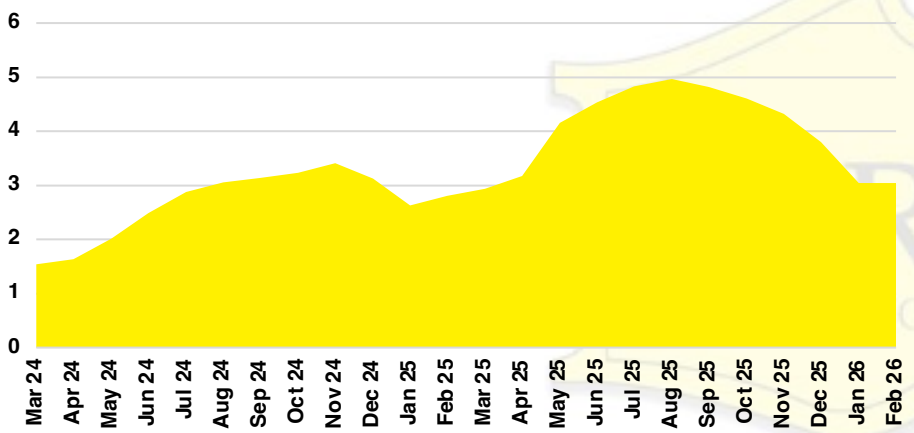

DAWSON COUNTY INVENTORY BY PRICE POINT

FORSYTH COUNTY QUICK N'DICATORS

FORSYTH COUNTY SALES VOLUME VS SUPPLY

FORSYTH COUNTY INVENTORY MONTHS OF SUPPLY

FORSYTH COUNTY 12 MONTH AVERAGE SALES PRICE

FORSYTH COUNTY SALES BY PRICE POINT