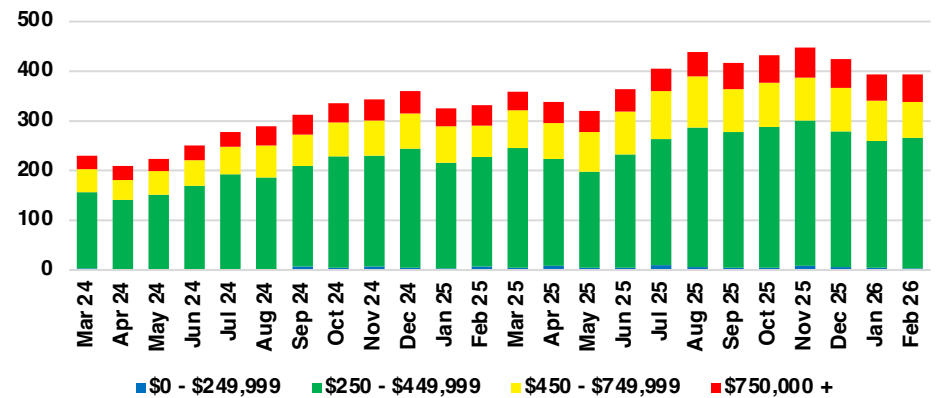

BANKS COUNTY INVENTORY BY PRICE POINT

BARROW COUNTY QUICK N' DICATORS

BARROW COUNTY SALES VOLUME VS SUPPLY

BARROW COUNTY INVENTORY MONTHS OF SUPPLY

BARROW COUNTY 12 MONTH AVERAGE SALES PRICE

BARROW COUNTY SALES BY PRICE POINT

BARROW COUNTY INVENTORY BY PRICE POINT

CHEROKEE COUNTY QUICK N'DICATORS

CHEROKEE COUNTY SALES VOLUME VS SUPPLY

CHEROKEE COUNTY INVENTORY MONTHS OF SUPPLY

CHEROKEE COUNTY 12 MONTH AVERAGE SALES PRICE

CHEROKEE COUNTY SALES BY PRICE POINT