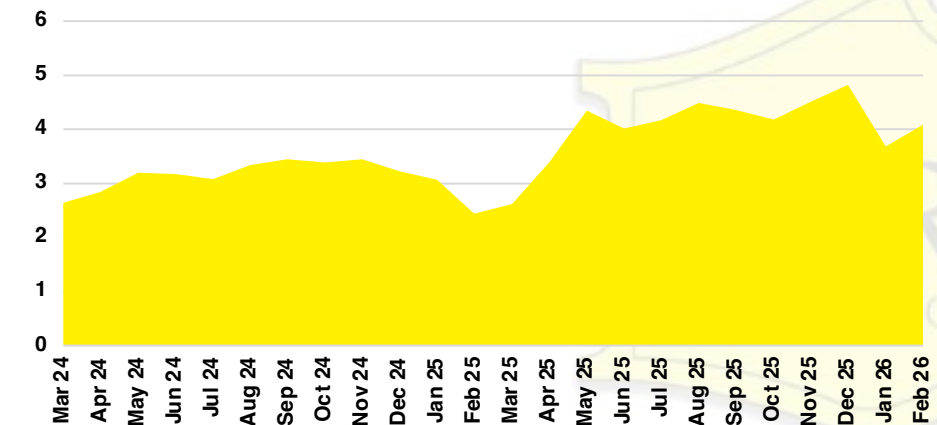

JACKSON COUNTY SALES BY PRICE POINT

JACKSON COUNTY INVENTORY BY PRICE POINT

LUMPKIN COUNTY QUICK N'DICATORS

LUMPKIN COUNTY SALES VOLUME VS SUPPLY

LUMPKIN COUNTY INVENTORY MONTHS OF SUPPLY

LUMPKIN COUNTY 12 MONTH AVERAGE SALES PRICE