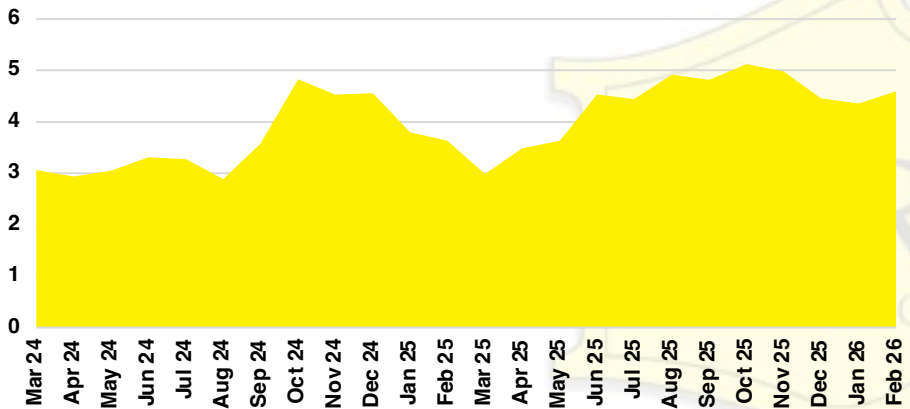

NORTH GEORGIA INVENTORY BY PRICE POINT

BANKS COUNTY QUICK N'DICATORS

BANKS COUNTY SALES VOLUME VS SUPPLY

BANKS COUNTY INVENTORY MONTHS OF SUPPLY

BANKS COUNTY 12 MONTH AVERAGE SALES PRICE

BANKS COUNTY SALES BY PRICE POINT

BANKS COUNTY INVENTORY BY PRICE POINT

BARROW COUNTY QUICK N' DICATORS

BARROW COUNTY SALES VOLUME VS SUPPLY

BARROW COUNTY INVENTORY MONTHS OF SUPPLY

BARROW COUNTY 12 MONTH AVERAGE SALES PRICE

BARROW COUNTY SALES BY PRICE POINT