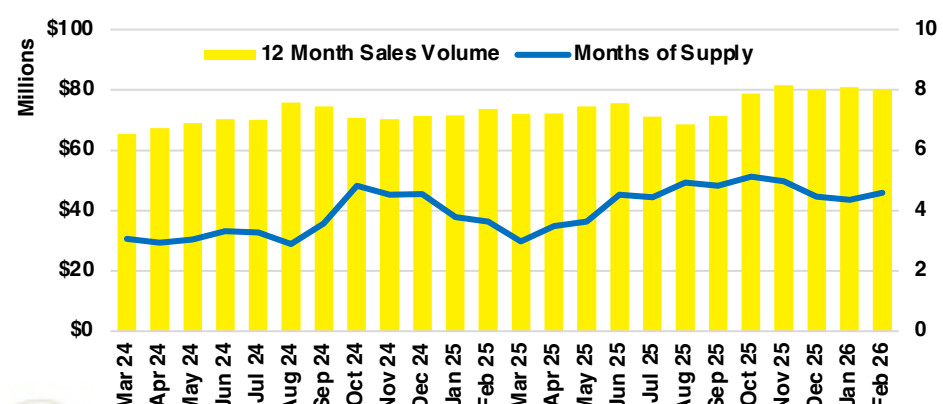

BANKS COUNTY SALES VOLUME VS SUPPLY