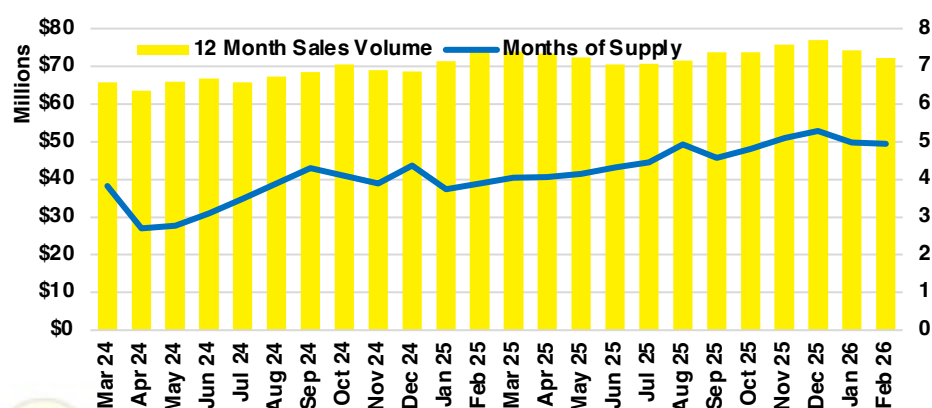

FRANKLIN COUNTY SALES VOLUME VS SUPPLY