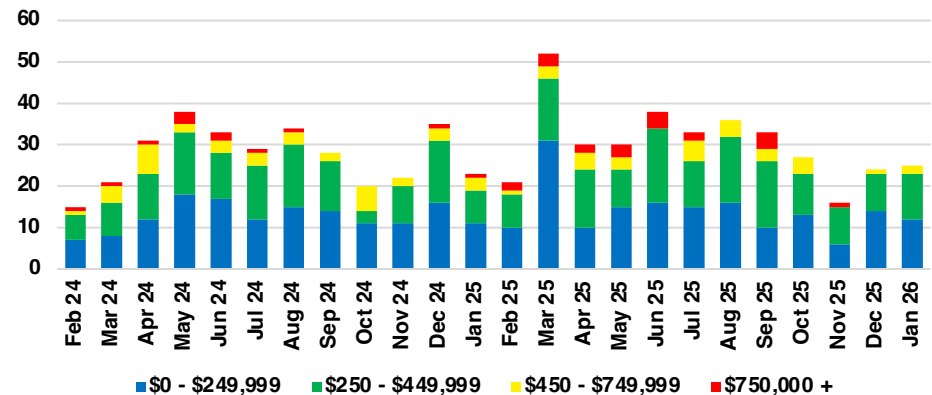

STEPHENS COUNTY SALES BY PRICE POINT