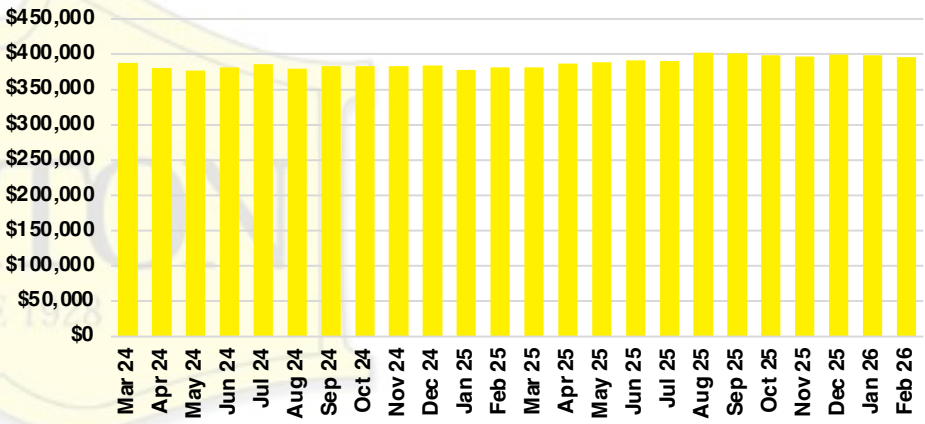

WALTON COUNTY SALES BY PRICE POINT

WALTON COUNTY INVENTORY BY PRICE POINT

WHITE COUNTY QUICK N' DICATORS

WHITE COUNTY SALES VOLUME VS SUPPLY

WHITE COUNTY INVENTORY MONTHS OF SUPPLY

WHITE COUNTY 12 MONTH AVERAGE SALES PRICE

WHITE COUNTY SALES BY PRICE POINT

WHITE COUNTY INVENTORY BY PRICE POINT