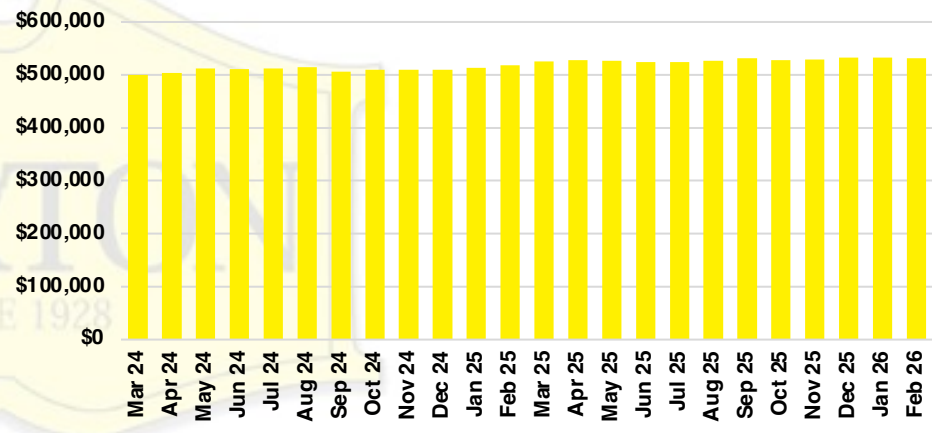

HABERSHAM COUNTY SALES BY PRICE POINT

HABERSHAM COUNTY INVENTORY BY PRICE POINT

HALL COUNTY QUICK N'DICATORS

HALL COUNTY SALES VOLUME VS SUPPLY

HALL COUNTY INVENTORY MONTHS OF SUPPLY

HALL COUNTY 12 MONTH AVERAGE SALES PRICE