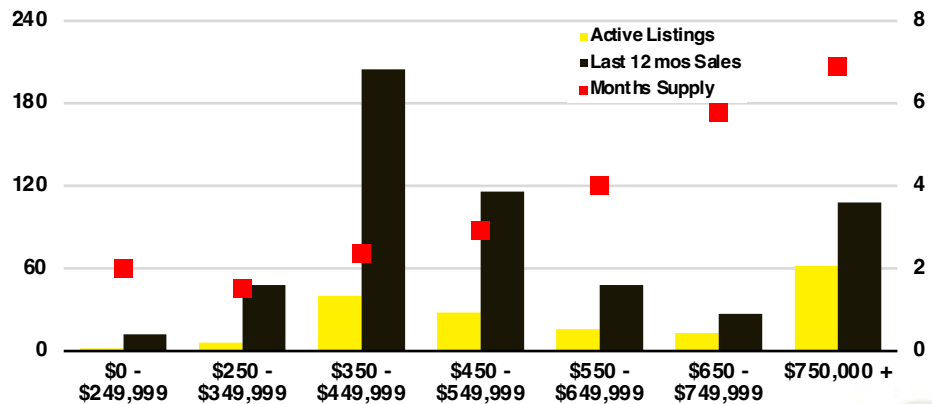

BANKS COUNTY INVENTORY BY PRICE POINT

BARROW COUNTY QUICK N' DICATORS

BARROW COUNTY SALES VOLUME VS SUPPLY

BARROW COUNTY INVENTORY MONTHS OF SUPPLY

BARROW COUNTY 12 MONTH AVERAGE SALES PRICE

BARROW COUNTY SALES BY PRICE POINT

BARROW COUNTY INVENTORY BY PRICE POINT

CHEROKEE COUNTY QUICK N'DICATORS

CHEROKEE COUNTY SALES VOLUME VS SUPPLY

CHEROKEE COUNTY INVENTORY MONTHS OF SUPPLY

CHEROKEE COUNTY 12 MONTH AVERAGE SALES PRICE

CHEROKEE COUNTY SALES BY PRICE POINT

CHEROKEE COUNTY INVENTORY BY PRICE POINT

DAWSON COUNTY QUICK N'DICATORS

DAWSON COUNTY SALES VOLUME VS SUPPLY

DAWSON COUNTY INVENTORY MONTHS OF SUPPLY

DAWSON COUNTY 12 MONTH AVERAGE SALES PRICE

DAWSON COUNTY SALES BY PRICE POINT

WALTON COUNTY SALES BY PRICE POINT

WALTON COUNTY INVENTORY BY PRICE POINT

WHITE COUNTY QUICK N' DICATORS

WHITE COUNTY SALES VOLUME VS SUPPLY

WHITE COUNTY INVENTORY MONTHS OF SUPPLY

WHITE COUNTY 12 MONTH AVERAGE SALES PRICE