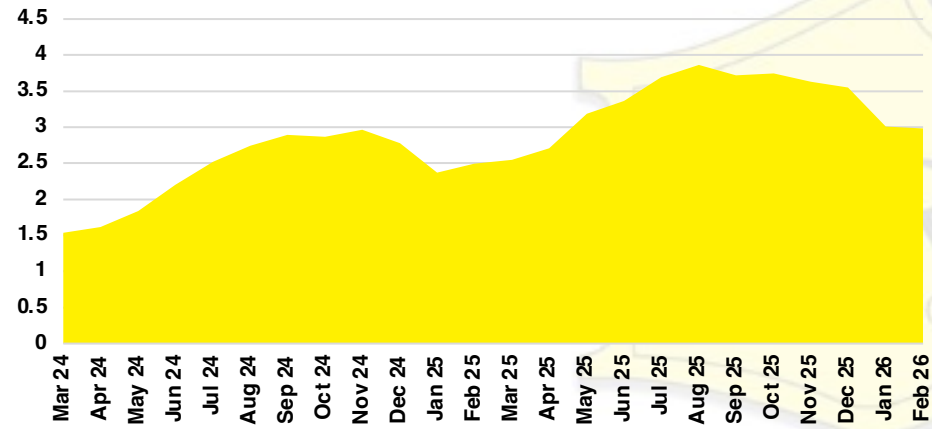

FRANKLIN COUNTY INVENTORY BY PRICE POINT

GWINNETT COUNTY QUICK N'DICATORS

GWINNETT COUNTY SALES VOLUME VS SUPPLY

GWINNETT COUNTY INVENTORY MONTHS OF SUPPLY

GWINNETT COUNTY 12 MONTH AVERAGE SALES PRICE

GWINNETT COUNTY SALES BY PRICE POINT