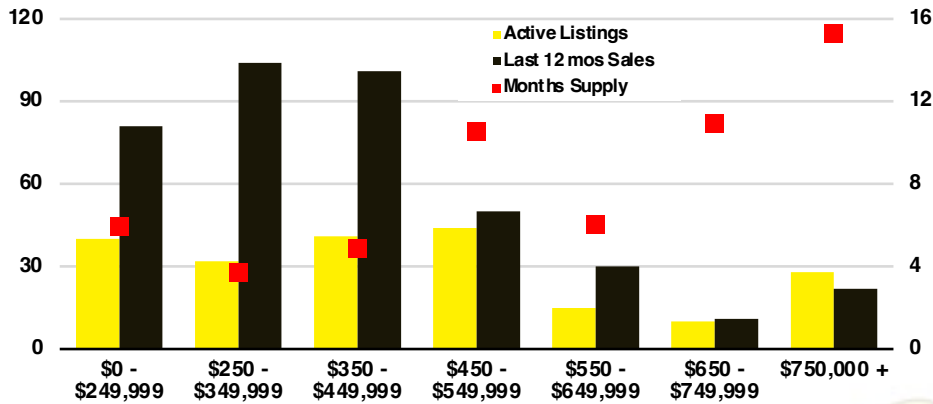

STEPHENS COUNTY SALES BY PRICE POINT

STEPHENS COUNTY INVENTORY BY PRICE POINT

WALTON COUNTY QUICK N'DICATORS

WALTON COUNTY SALES VOLUME VS SUPPLY

WALTON COUNTY INVENTORY MONTHS OF SUPPLY

WALTON COUNTY 12 MONTH AVERAGE SALES PRICE

WALTON COUNTY SALES BY PRICE POINT

WALTON COUNTY INVENTORY BY PRICE POINT

WHITE COUNTY QUICK N' DICATORS

WHITE COUNTY SALES VOLUME VS SUPPLY

WHITE COUNTY INVENTORY MONTHS OF SUPPLY

WHITE COUNTY 12 MONTH AVERAGE SALES PRICE