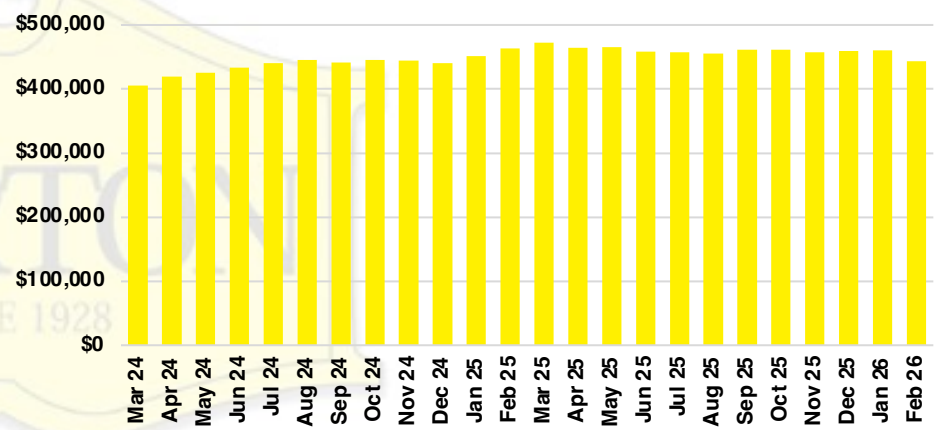

JACKSON COUNTY SALES BY PRICE POINT

JACKSON COUNTY INVENTORY BY PRICE POINT

LUMPKIN COUNTY QUICK N'DICATORS

LUMPKIN COUNTY SALES VOLUME VS SUPPLY

LUMPKIN COUNTY INVENTORY MONTHS OF SUPPLY

LUMPKIN COUNTY 12 MONTH AVERAGE SALES PRICE