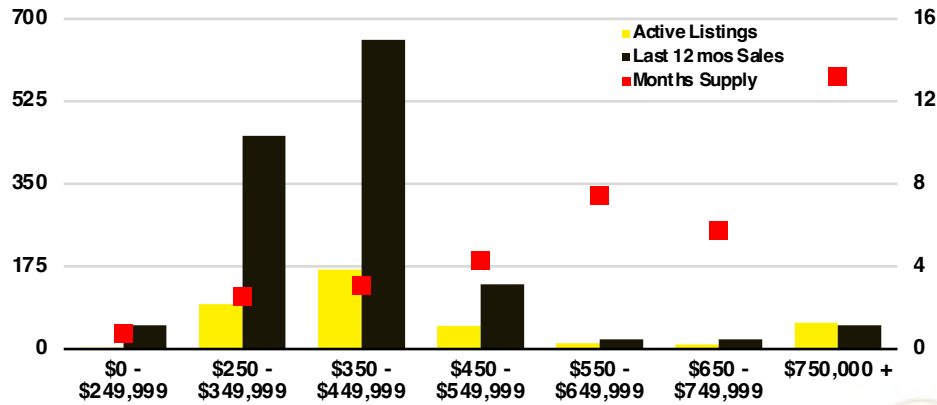

NORTH GEORGIA INVENTORY BY PRICE POINT

BANKS COUNTY QUICK N'DICATORS

BANKS COUNTY SALES VOLUME VS SUPPLY

BANKS COUNTY INVENTORY MONTHS OF SUPPLY

BANKS COUNTY 12 MONTH AVERAGE SALES PRICE

BANKS COUNTY SALES BY PRICE POINT

BANKS COUNTY INVENTORY BY PRICE POINT

BARROW COUNTY QUICK N' DICATORS

BARROW COUNTY SALES VOLUME VS SUPPLY

BARROW COUNTY INVENTORY MONTHS OF SUPPLY

BARROW COUNTY 12 MONTH AVERAGE SALES PRICE

BARROW COUNTY SALES BY PRICE POINT

WALTON COUNTY SALES BY PRICE POINT

WALTON COUNTY INVENTORY BY PRICE POINT

WHITE COUNTY QUICK N' DICATORS

WHITE COUNTY SALES VOLUME VS SUPPLY

WHITE COUNTY INVENTORY MONTHS OF SUPPLY

WHITE COUNTY 12 MONTH AVERAGE SALES PRICE