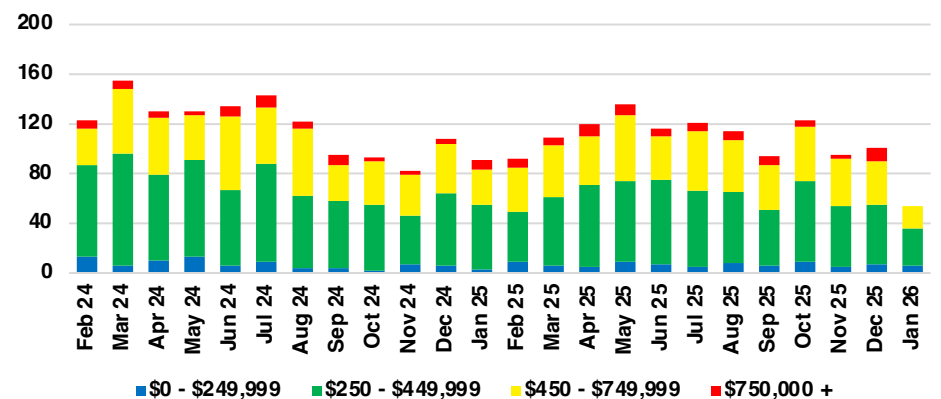

STEPHENS COUNTY SALES BY PRICE POINT

STEPHENS COUNTY INVENTORY BY PRICE POINT

WALTON COUNTY QUICK N'DICATORS

WALTON COUNTY SALES VOLUME VS SUPPLY

WALTON COUNTY INVENTORY MONTHS OF SUPPLY

WALTON COUNTY 12 MONTH AVERAGE SALES PRICE

WALTON COUNTY SALES BY PRICE POINT

WALTON COUNTY INVENTORY BY PRICE POINT

WHITE COUNTY QUICK N' DICATORS

WHITE COUNTY SALES VOLUME VS SUPPLY

WHITE COUNTY INVENTORY MONTHS OF SUPPLY

WHITE COUNTY 12 MONTH AVERAGE SALES PRICE