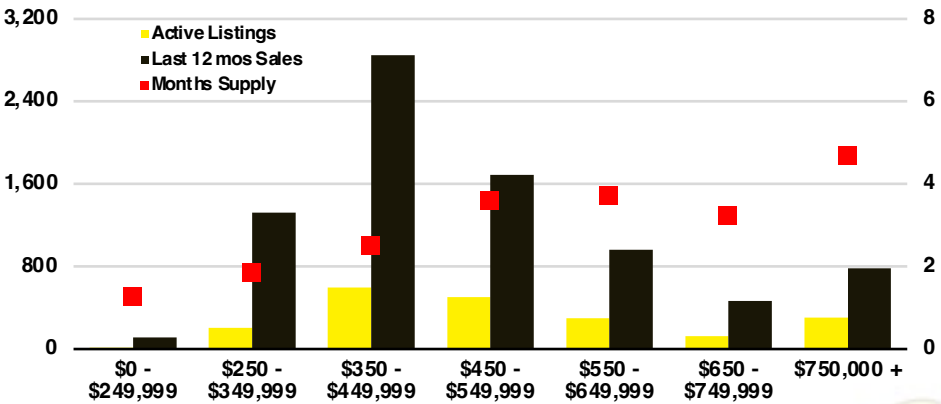

DAWSON COUNTY INVENTORY BY PRICE POINT

FORSYTH COUNTY QUICK N'DICATORS

FORSYTH COUNTY SALES VOLUME VS SUPPLY

FORSYTH COUNTY INVENTORY MONTHS OF SUPPLY

FORSYTH COUNTY 12 MONTH AVERAGE SALES PRICE

FORSYTH COUNTY SALES BY PRICE POINT

FORSYTH COUNTY INVENTORY BY PRICE POINT

FRANKLIN COUNTY QUICK N'DICATORS

FRANKLIN COUNTY SALES VOLUME VS SUPPLY

FRANKLIN COUNTY INVENTORY MONTHS OF SUPPLY

FRANKLIN COUNTY 12 MONTH AVERAGE SALES PRICE

FRANKLIN COUNTY SALES BY PRICE POINT

FRANKLIN COUNTY INVENTORY BY PRICE POINT

GWINNETT COUNTY QUICK N'DICATORS

GWINNETT COUNTY SALES VOLUME VS SUPPLY

GWINNETT COUNTY INVENTORY MONTHS OF SUPPLY

GWINNETT COUNTY 12 MONTH AVERAGE SALES PRICE

GWINNETT COUNTY SALES BY PRICE POINT