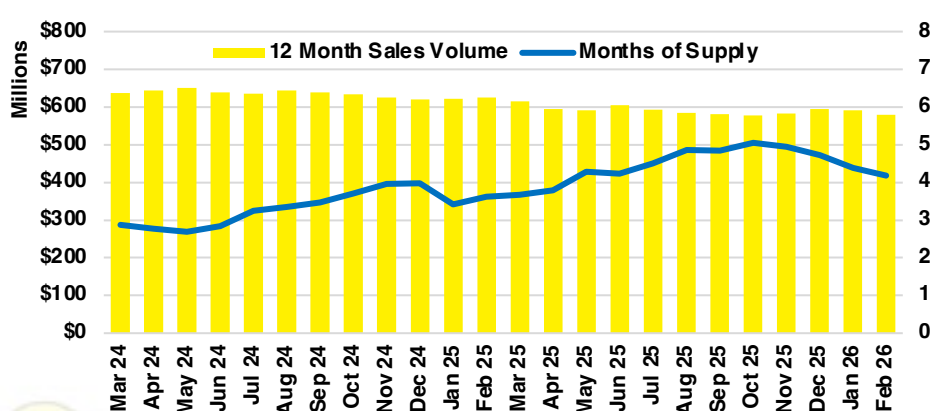

STEPHENS COUNTY SALES BY PRICE POINT

STEPHENS COUNTY INVENTORY BY PRICE POINT

WALTON COUNTY QUICK N'DICATORS

WALTON COUNTY SALES VOLUME VS SUPPLY

WALTON COUNTY INVENTORY MONTHS OF SUPPLY

WALTON COUNTY 12 MONTH AVERAGE SALES PRICE