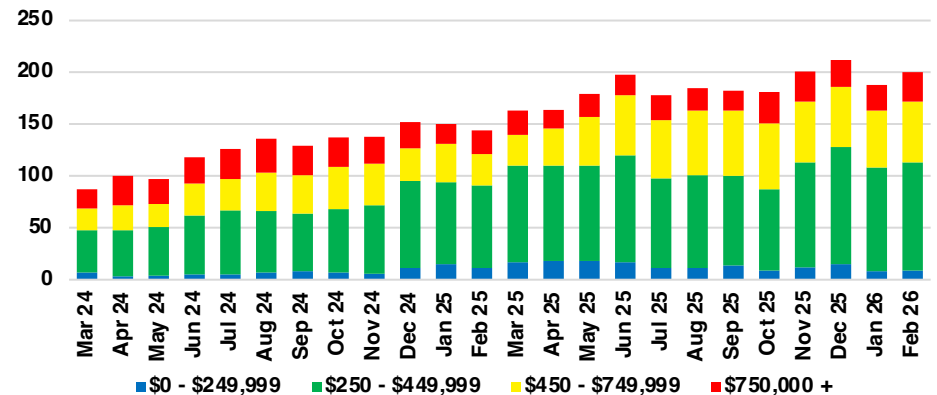

HABERSHAM COUNTY INVENTORY BY PRICE POINT