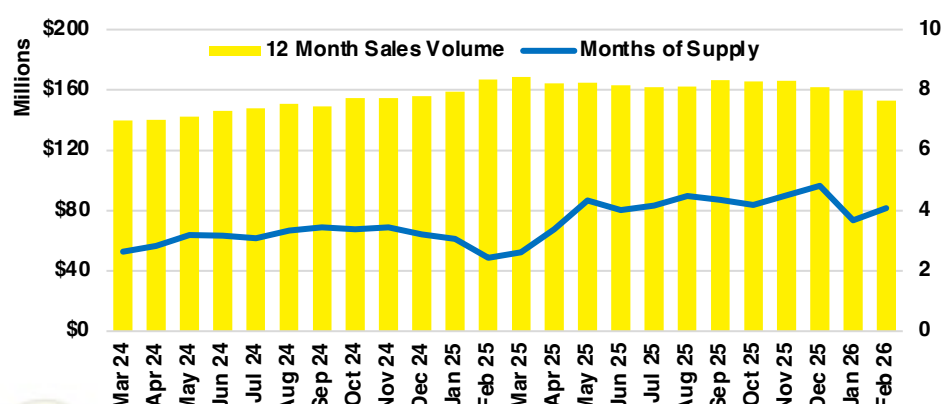

JACKSON COUNTY SALES BY PRICE POINT

JACKSON COUNTY INVENTORY BY PRICE POINT

LUMPKIN COUNTY QUICK N'DICATORS

LUMPKIN COUNTY SALES VOLUME VS SUPPLY

LUMPKIN COUNTY INVENTORY MONTHS OF SUPPLY

LUMPKIN COUNTY 12 MONTH AVERAGE SALES PRICE