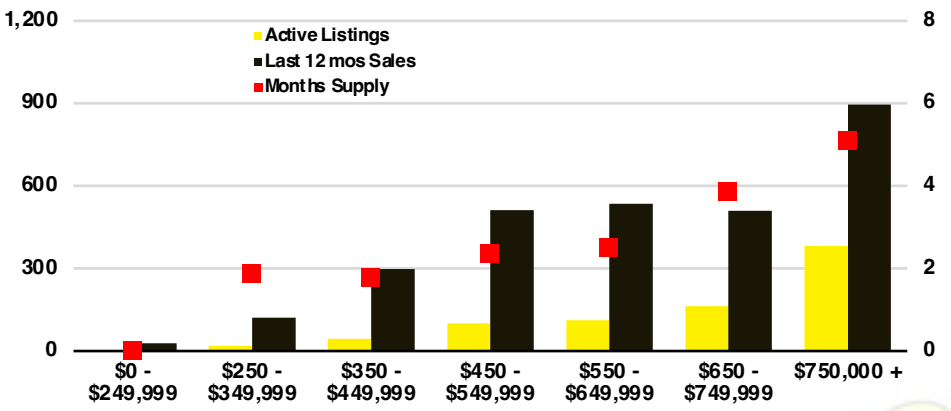

BARROW COUNTY INVENTORY BY PRICE POINT

CHEROKEE COUNTY QUICK N'DICATORS

CHEROKEE COUNTY SALES VOLUME VS SUPPLY

CHEROKEE COUNTY INVENTORY MONTHS OF SUPPLY

CHEROKEE COUNTY 12 MONTH AVERAGE SALES PRICE

CHEROKEE COUNTY SALES BY PRICE POINT

CHEROKEE COUNTY INVENTORY BY PRICE POINT

DAWSON COUNTY QUICK N'DICATORS

DAWSON COUNTY SALES VOLUME VS SUPPLY

DAWSON COUNTY INVENTORY MONTHS OF SUPPLY

DAWSON COUNTY 12 MONTH AVERAGE SALES PRICE

DAWSON COUNTY SALES BY PRICE POINT

DAWSON COUNTY INVENTORY BY PRICE POINT

FORSYTH COUNTY QUICK N'DICATORS

FORSYTH COUNTY SALES VOLUME VS SUPPLY

FORSYTH COUNTY INVENTORY MONTHS OF SUPPLY

FORSYTH COUNTY 12 MONTH AVERAGE SALES PRICE

FORSYTH COUNTY SALES BY PRICE POINT