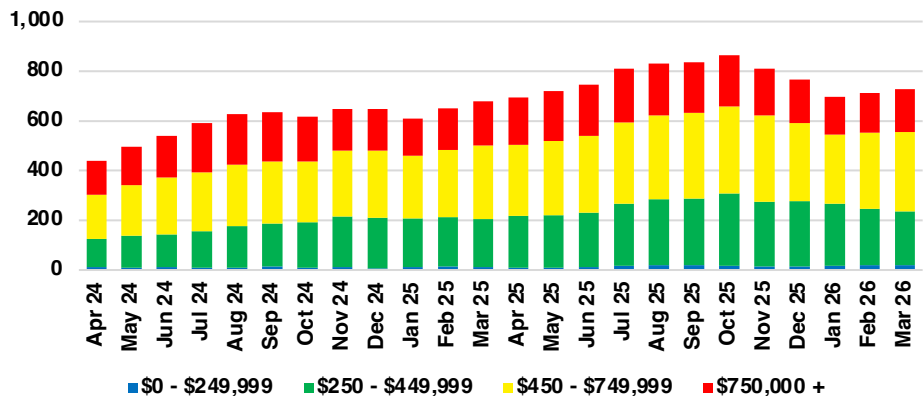

HALL COUNTY INVENTORY BY PRICE POINT