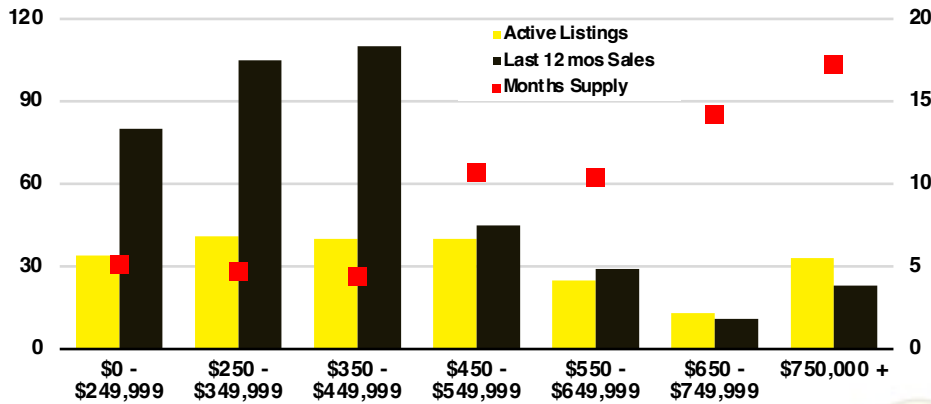

STEPHENS COUNTY SALES BY PRICE POINT

STEPHENS COUNTY INVENTORY BY PRICE POINT

WALTON COUNTY QUICK N'DICATORS

WALTON COUNTY SALES VOLUME VS SUPPLY

WALTON COUNTY INVENTORY MONTHS OF SUPPLY

WALTON COUNTY 12 MONTH AVERAGE SALES PRICE

WALTON COUNTY SALES BY PRICE POINT

WALTON COUNTY INVENTORY BY PRICE POINT

WHITE COUNTY QUICK N' DICATORS

WHITE COUNTY SALES VOLUME VS SUPPLY

WHITE COUNTY INVENTORY MONTHS OF SUPPLY

WHITE COUNTY 12 MONTH AVERAGE SALES PRICE