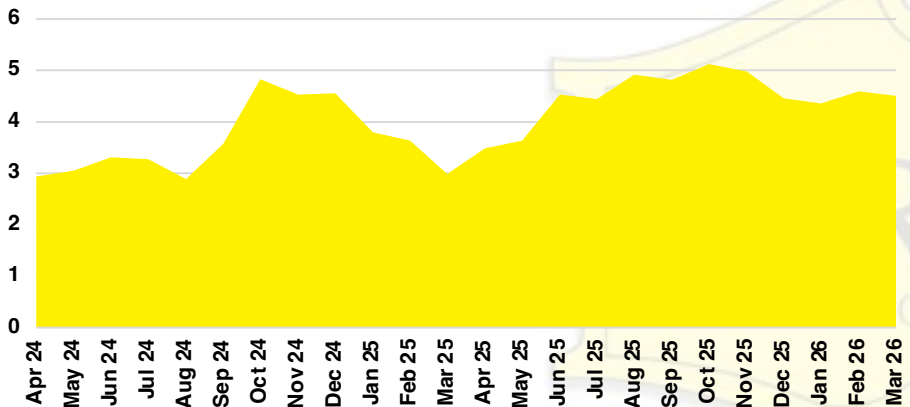

NORTH GEORGIA INVENTORY BY PRICE POINT

BANKS COUNTY QUICK N'DICATORS

BANKS COUNTY SALES VOLUME VS SUPPLY

BANKS COUNTY INVENTORY MONTHS OF SUPPLY

BANKS COUNTY 12 MONTH AVERAGE SALES PRICE

BANKS COUNTY SALES BY PRICE POINT

BANKS COUNTY INVENTORY BY PRICE POINT

BARROW COUNTY QUICK N' DICATORS

BARROW COUNTY SALES VOLUME VS SUPPLY

BARROW COUNTY INVENTORY MONTHS OF SUPPLY

BARROW COUNTY 12 MONTH AVERAGE SALES PRICE

BARROW COUNTY SALES BY PRICE POINT