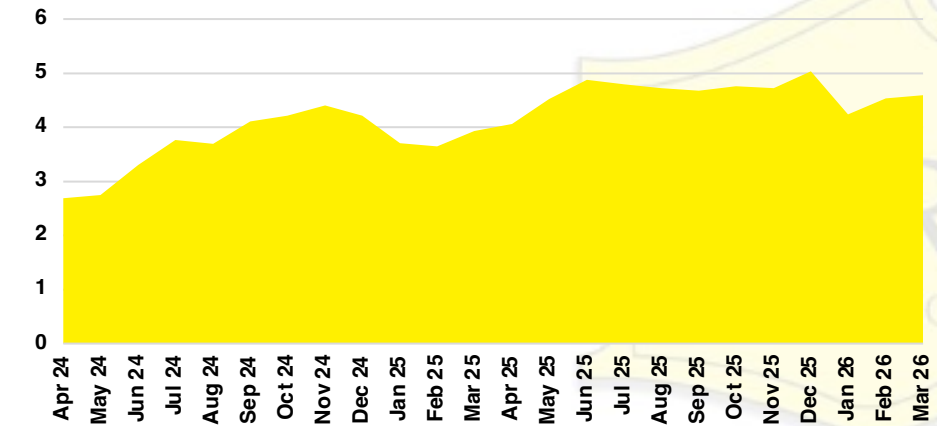

HALL COUNTY SALES BY PRICE POINT

HALL COUNTY INVENTORY BY PRICE POINT

JACKSON COUNTY QUICK N'DICATORS

JACKSON COUNTY SALES VOLUME VS SUPPLY

JACKSON COUNTY INVENTORY MONTHS OF SUPPLY

JACKSON COUNTY 12 MONTH AVERAGE SALES PRICE