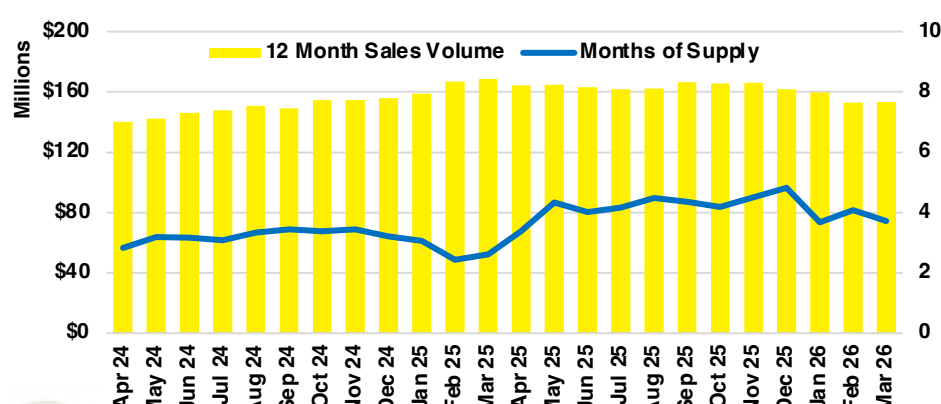

JACKSON COUNTY SALES BY PRICE POINT

JACKSON COUNTY INVENTORY BY PRICE POINT

LUMPKIN COUNTY QUICK N'DICATORS

LUMPKIN COUNTY SALES VOLUME VS SUPPLY

LUMPKIN COUNTY INVENTORY MONTHS OF SUPPLY

LUMPKIN COUNTY 12 MONTH AVERAGE SALES PRICE