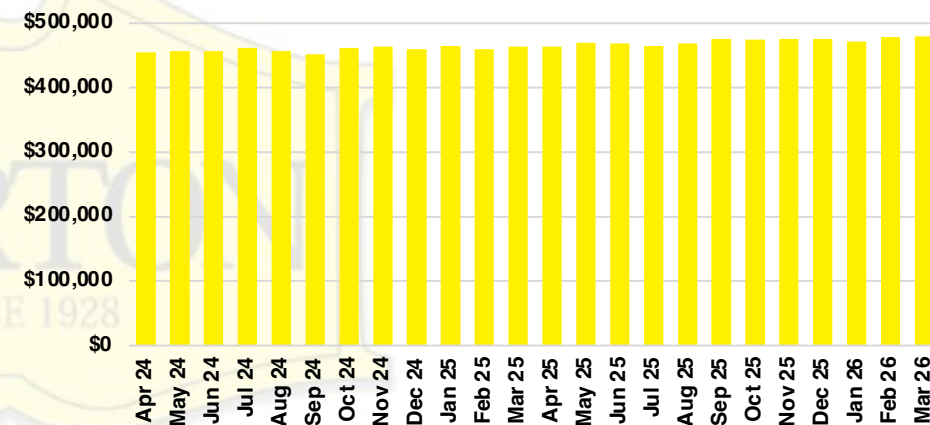

LUMPKIN COUNTY SALES BY PRICE POINT

LUMPKIN COUNTY INVENTORY BY PRICE POINT

PICKENS COUNTY QUICK N'DICATORS

PICKENS COUNTY SALES VOLUME VS SUPPLY

PICKENS COUNTY INVENTORY MONTHS OF SUPPLY

PICKENS COUNTY 12 MONTH AVERAGE SALES PRICE