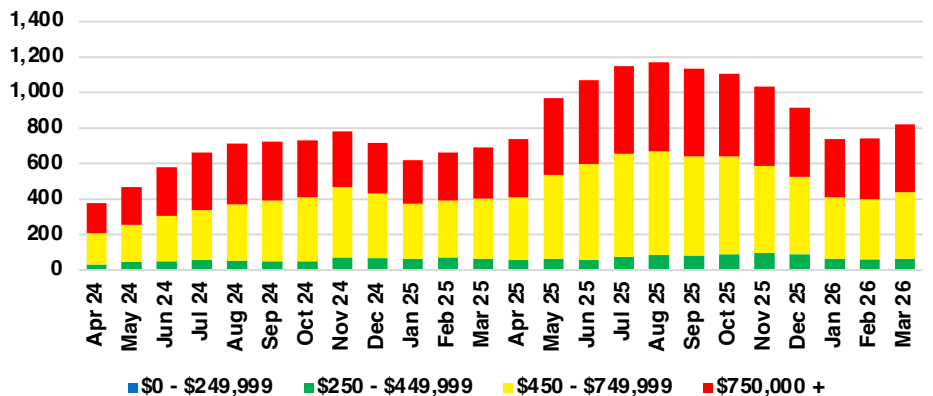

FORSYTH COUNTY INVENTORY BY PRICE POINT