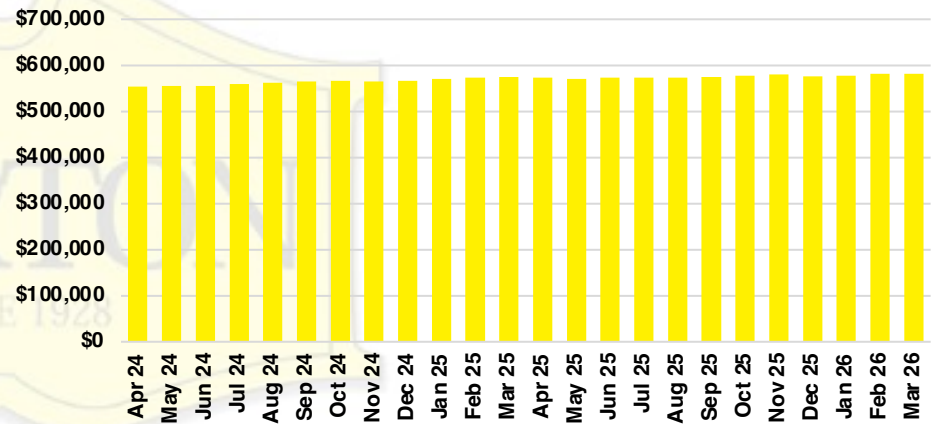

BANKS COUNTY INVENTORY BY PRICE POINT

BARROW COUNTY QUICK N' DICATORS

BARROW COUNTY SALES VOLUME VS SUPPLY

BARROW COUNTY INVENTORY MONTHS OF SUPPLY

BARROW COUNTY 12 MONTH AVERAGE SALES PRICE

BARROW COUNTY SALES BY PRICE POINT

BARROW COUNTY INVENTORY BY PRICE POINT

CHEROKEE COUNTY QUICK N'DICATORS

CHEROKEE COUNTY SALES VOLUME VS SUPPLY

CHEROKEE COUNTY INVENTORY MONTHS OF SUPPLY

CHEROKEE COUNTY 12 MONTH AVERAGE SALES PRICE

CHEROKEE COUNTY SALES BY PRICE POINT

CHEROKEE COUNTY INVENTORY BY PRICE POINT

DAWSON COUNTY QUICK N'DICATORS

DAWSON COUNTY SALES VOLUME VS SUPPLY

DAWSON COUNTY INVENTORY MONTHS OF SUPPLY

DAWSON COUNTY 12 MONTH AVERAGE SALES PRICE

DAWSON COUNTY SALES BY PRICE POINT