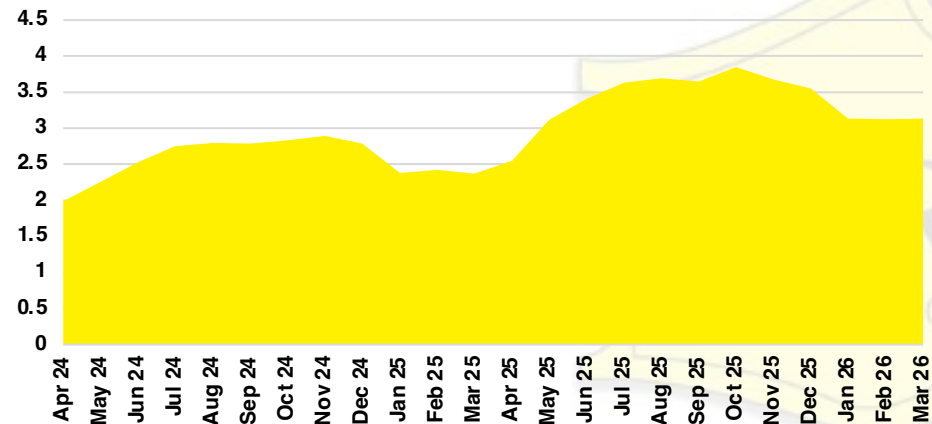

BARROW COUNTY INVENTORY BY PRICE POINT

CHEROKEE COUNTY QUICK N'DICATORS

CHEROKEE COUNTY SALES VOLUME VS SUPPLY

CHEROKEE COUNTY INVENTORY MONTHS OF SUPPLY

CHEROKEE COUNTY 12 MONTH AVERAGE SALES PRICE

CHEROKEE COUNTY SALES BY PRICE POINT