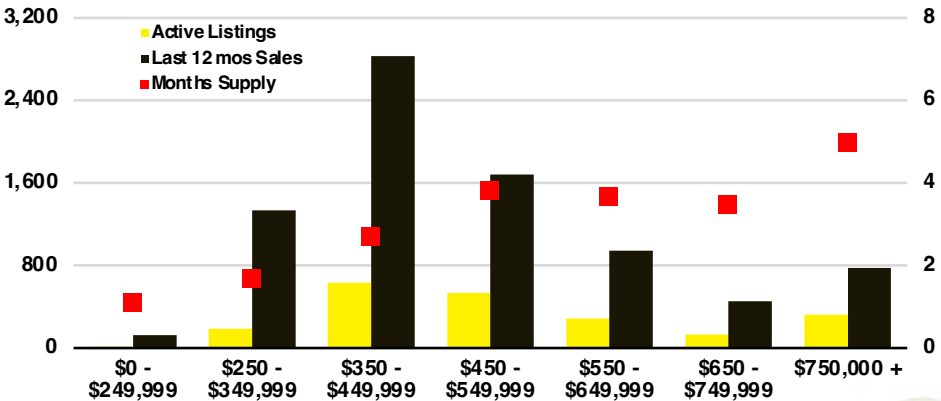

DAWSON COUNTY INVENTORY BY PRICE POINT

FORSYTH COUNTY QUICK N'DICATORS

FORSYTH COUNTY SALES VOLUME VS SUPPLY

FORSYTH COUNTY INVENTORY MONTHS OF SUPPLY

FORSYTH COUNTY 12 MONTH AVERAGE SALES PRICE

FORSYTH COUNTY SALES BY PRICE POINT

FORSYTH COUNTY INVENTORY BY PRICE POINT

FRANKLIN COUNTY QUICK N'DICATORS

FRANKLIN COUNTY SALES VOLUME VS SUPPLY

FRANKLIN COUNTY INVENTORY MONTHS OF SUPPLY

FRANKLIN COUNTY 12 MONTH AVERAGE SALES PRICE

FRANKLIN COUNTY SALES BY PRICE POINT

FRANKLIN COUNTY INVENTORY BY PRICE POINT

GWINNETT COUNTY QUICK N'DICATORS

GWINNETT COUNTY SALES VOLUME VS SUPPLY

GWINNETT COUNTY INVENTORY MONTHS OF SUPPLY

GWINNETT COUNTY 12 MONTH AVERAGE SALES PRICE

GWINNETT COUNTY SALES BY PRICE POINT