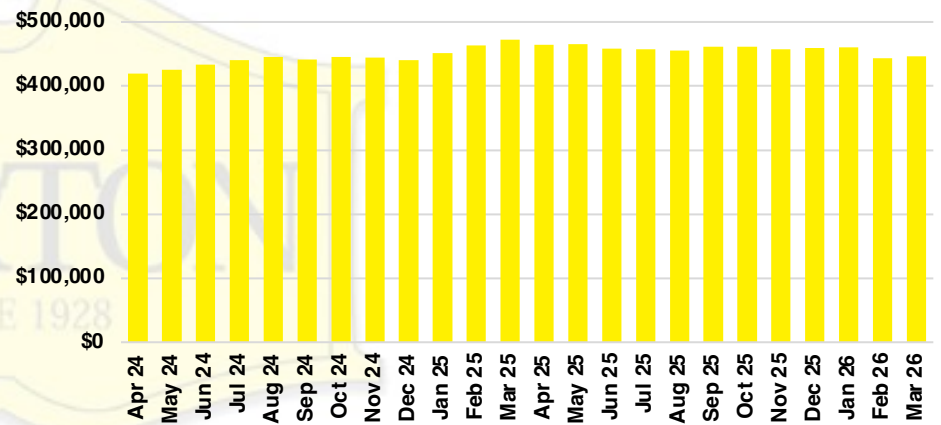

JACKSON COUNTY SALES BY PRICE POINT

JACKSON COUNTY INVENTORY BY PRICE POINT

LUMPKIN COUNTY QUICK N'DICATORS

LUMPKIN COUNTY SALES VOLUME VS SUPPLY

LUMPKIN COUNTY INVENTORY MONTHS OF SUPPLY

LUMPKIN COUNTY 12 MONTH AVERAGE SALES PRICE