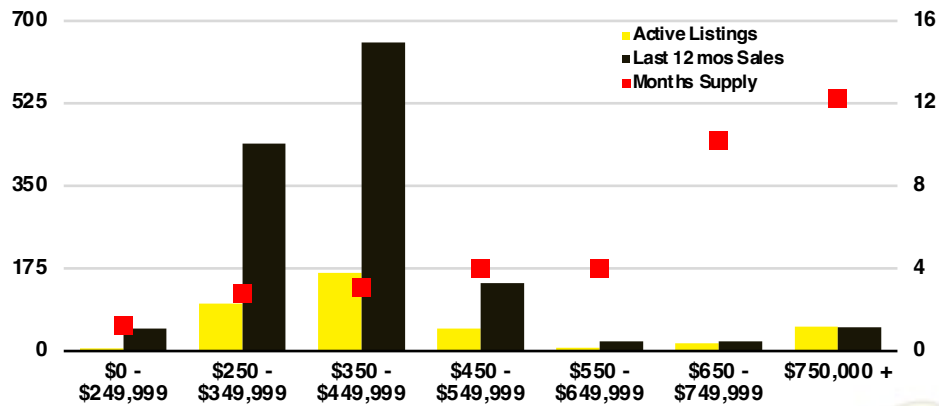

NORTH GEORGIA INVENTORY BY PRICE POINT

BANKS COUNTY QUICK N'DICATORS

BANKS COUNTY SALES VOLUME VS SUPPLY

BANKS COUNTY INVENTORY MONTHS OF SUPPLY

BANKS COUNTY 12 MONTH AVERAGE SALES PRICE

BANKS COUNTY SALES BY PRICE POINT

BANKS COUNTY INVENTORY BY PRICE POINT

BARROW COUNTY QUICK N' DICATORS

BARROW COUNTY SALES VOLUME VS SUPPLY

BARROW COUNTY INVENTORY MONTHS OF SUPPLY

BARROW COUNTY 12 MONTH AVERAGE SALES PRICE

BARROW COUNTY SALES BY PRICE POINT

WALTON COUNTY SALES BY PRICE POINT

WALTON COUNTY INVENTORY BY PRICE POINT

WHITE COUNTY QUICK N' DICATORS

WHITE COUNTY SALES VOLUME VS SUPPLY

WHITE COUNTY INVENTORY MONTHS OF SUPPLY

WHITE COUNTY 12 MONTH AVERAGE SALES PRICE