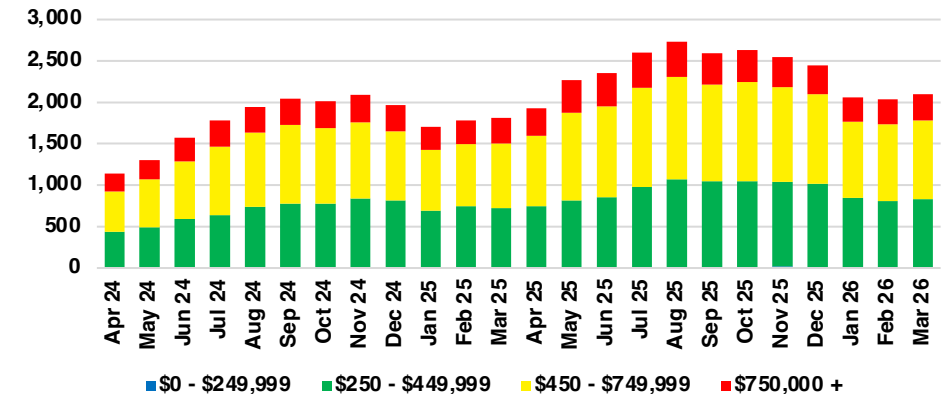

GWINNETT COUNTY INVENTORY BY PRICE POINT