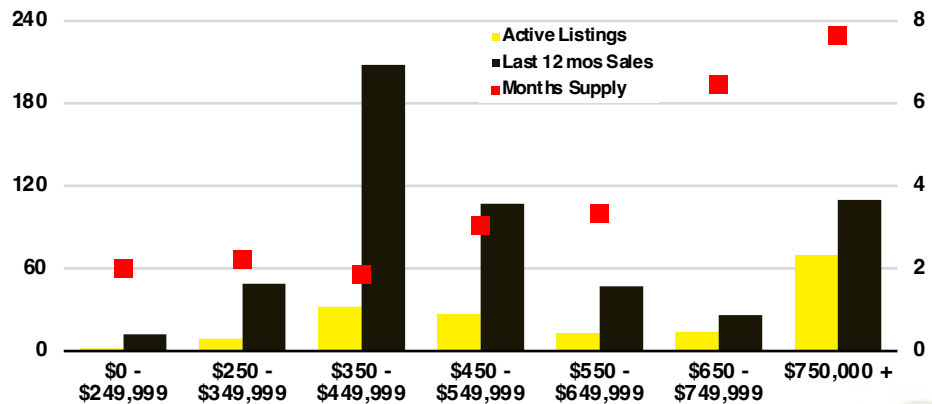

BANKS COUNTY INVENTORY BY PRICE POINT

BARROW COUNTY QUICK N' DICATORS

BARROW COUNTY SALES VOLUME VS SUPPLY

BARROW COUNTY INVENTORY MONTHS OF SUPPLY

BARROW COUNTY 12 MONTH AVERAGE SALES PRICE

BARROW COUNTY SALES BY PRICE POINT

BARROW COUNTY INVENTORY BY PRICE POINT

CHEROKEE COUNTY QUICK N'DICATORS

CHEROKEE COUNTY SALES VOLUME VS SUPPLY

CHEROKEE COUNTY INVENTORY MONTHS OF SUPPLY

CHEROKEE COUNTY 12 MONTH AVERAGE SALES PRICE

CHEROKEE COUNTY SALES BY PRICE POINT

CHEROKEE COUNTY INVENTORY BY PRICE POINT

DAWSON COUNTY QUICK N'DICATORS

DAWSON COUNTY SALES VOLUME VS SUPPLY

DAWSON COUNTY INVENTORY MONTHS OF SUPPLY

DAWSON COUNTY 12 MONTH AVERAGE SALES PRICE

DAWSON COUNTY SALES BY PRICE POINT

WALTON COUNTY SALES BY PRICE POINT

WALTON COUNTY INVENTORY BY PRICE POINT

WHITE COUNTY QUICK N' DICATORS

WHITE COUNTY SALES VOLUME VS SUPPLY

WHITE COUNTY INVENTORY MONTHS OF SUPPLY

WHITE COUNTY 12 MONTH AVERAGE SALES PRICE