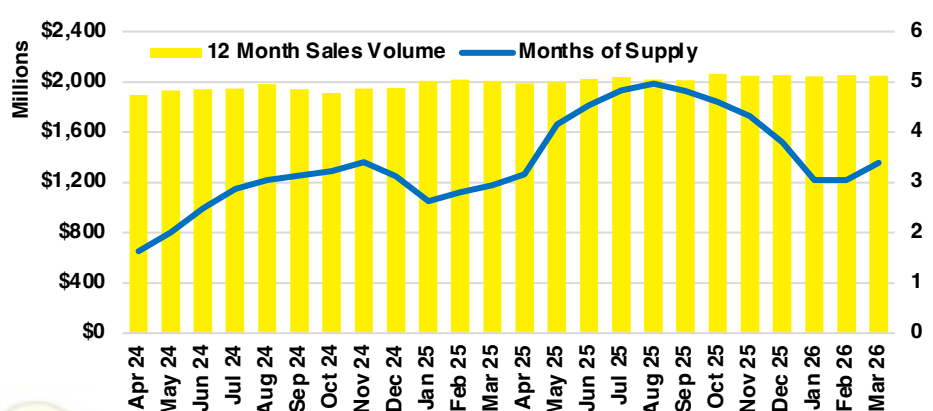

CHEROKEE COUNTY INVENTORY BY PRICE POINT

DAWSON COUNTY QUICK N'DICATORS

DAWSON COUNTY SALES VOLUME VS SUPPLY

DAWSON COUNTY INVENTORY MONTHS OF SUPPLY

DAWSON COUNTY 12 MONTH AVERAGE SALES PRICE

DAWSON COUNTY SALES BY PRICE POINT

DAWSON COUNTY INVENTORY BY PRICE POINT

FORSYTH COUNTY QUICK N'DICATORS

FORSYTH COUNTY SALES VOLUME VS SUPPLY

FORSYTH COUNTY INVENTORY MONTHS OF SUPPLY

FORSYTH COUNTY 12 MONTH AVERAGE SALES PRICE

FORSYTH COUNTY SALES BY PRICE POINT