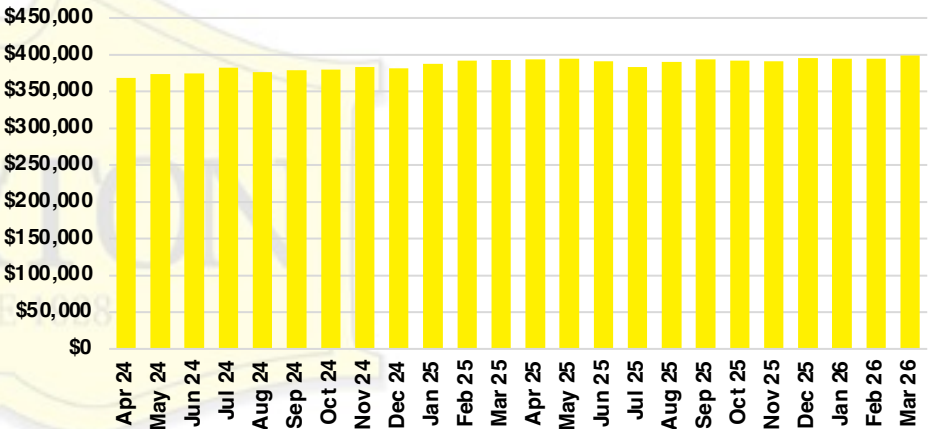

GWINNETT COUNTY INVENTORY BY PRICE POINT

HABERSHAM COUNTY QUICK N'DICATORS

HABERSHAM COUNTY SALES VOLUME VS SUPPLY

HABERSHAM COUNTY INVENTORY MONTHS OF SUPPLY

HABERSHAM COUNTY 12 MONTH AVERAGE SALES PRICE