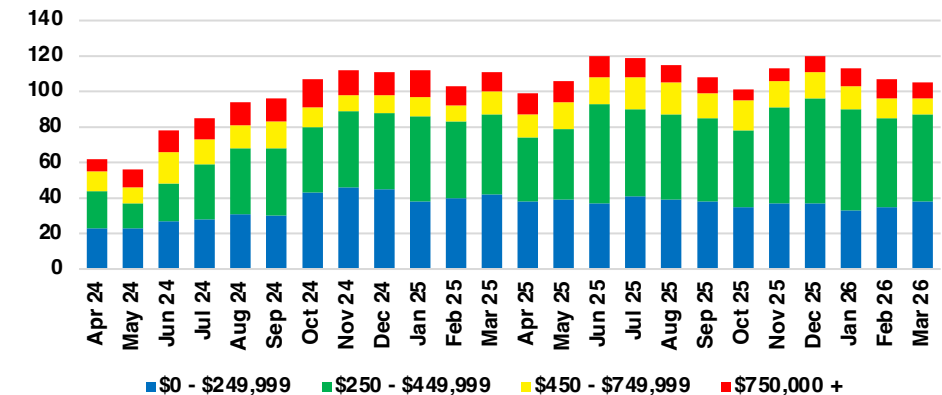

STEPHENS COUNTY INVENTORY BY PRICE POINT