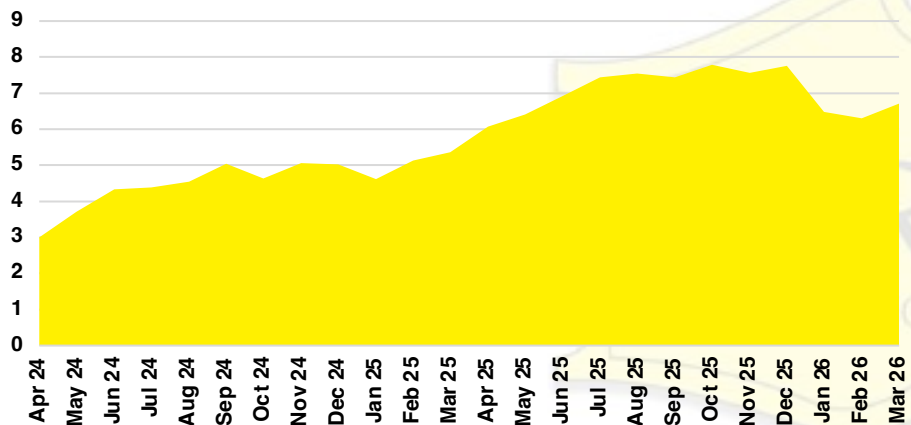

WALTON COUNTY SALES BY PRICE POINT

WALTON COUNTY INVENTORY BY PRICE POINT

WHITE COUNTY QUICK N' DICATORS

WHITE COUNTY SALES VOLUME VS SUPPLY

WHITE COUNTY INVENTORY MONTHS OF SUPPLY

WHITE COUNTY 12 MONTH AVERAGE SALES PRICE