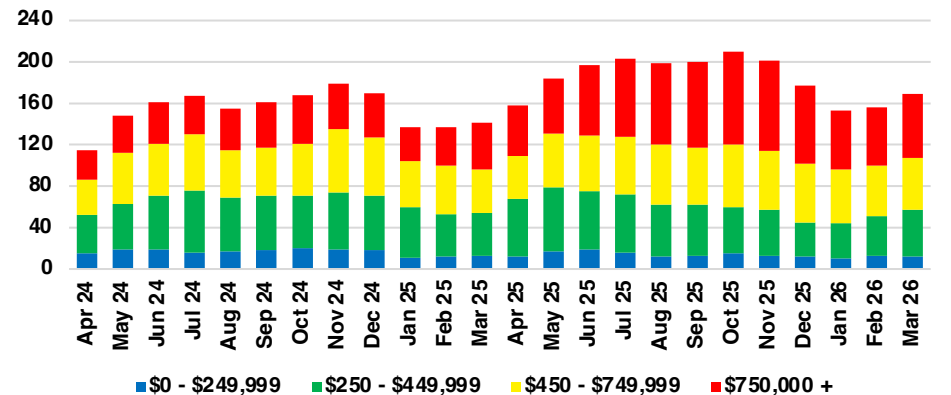

RABUN COUNTY INVENTORY BY PRICE POINT