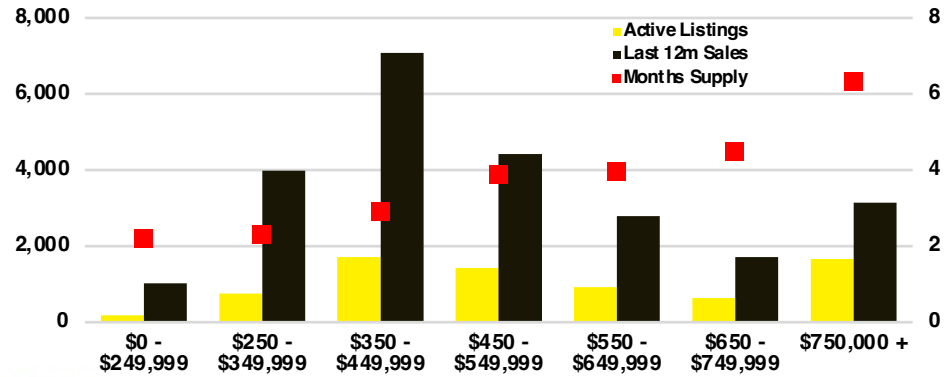

NORTH GEORGIA DEEP DIVE MARKET DATA

March 2026

March 2026

DEEP DIVE

NORTH GEORGIA QUICK N' DICATORS

NORTH GEORGIA INVENTORY MONTHS OF SUPPLY

NORTH GEORGIA SALES VOLUME VS SUPPLY

NORTH GEORGIA SALES BY PRICE POINT

WALTON COUNTY SALES BY PRICE POINT

WALTON COUNTY INVENTORY BY PRICE POINT

WHITE COUNTY QUICK N' DICATORS

WHITE COUNTY SALES VOLUME VS SUPPLY

WHITE COUNTY INVENTORY MONTHS OF SUPPLY

WHITE COUNTY 12 MONTH AVERAGE SALES PRICE