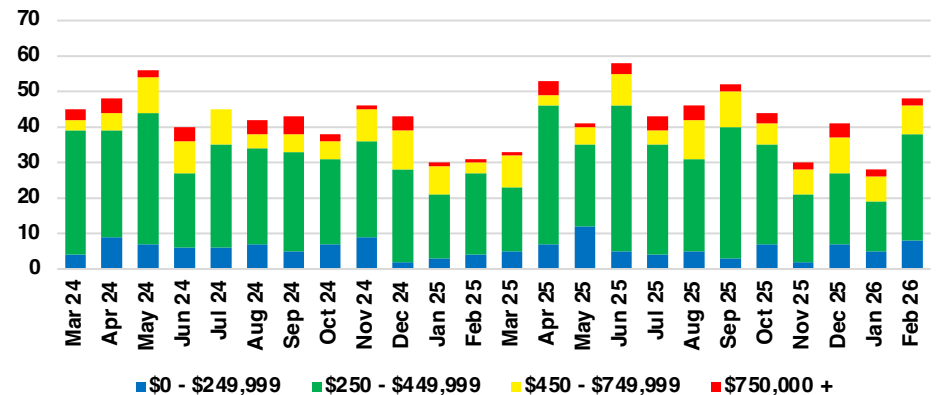

HABERSHAM COUNTY SALES BY PRICE POINT