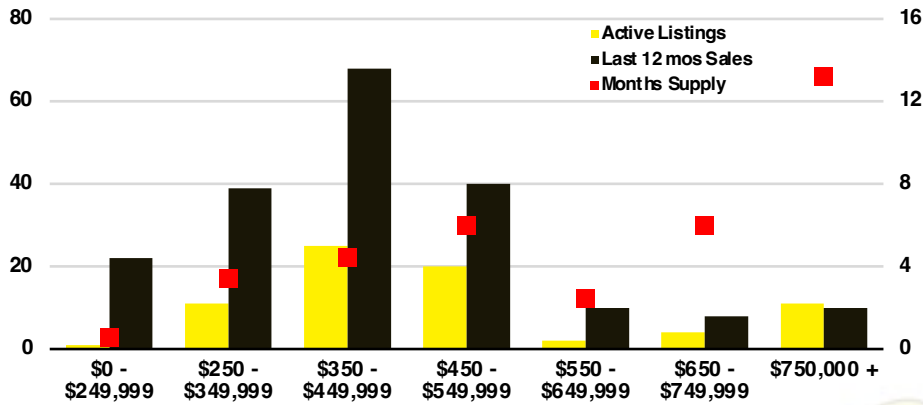

BANKS COUNTY QUICK N'DICATORS