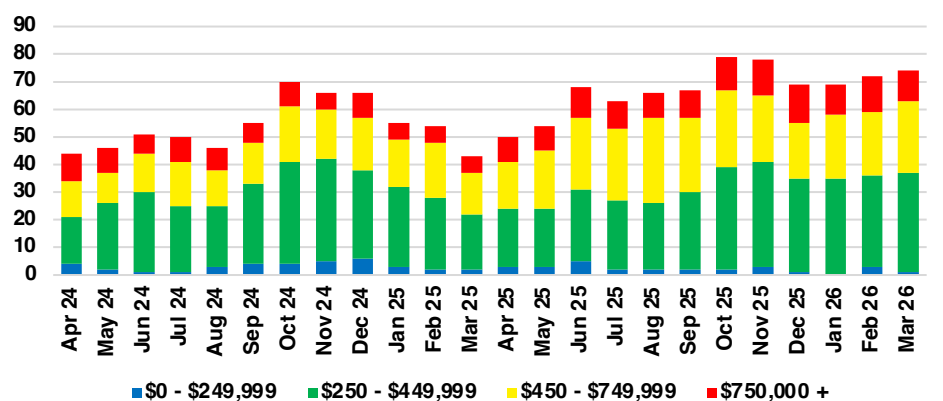

NORTH GEORGIA INVENTORY BY PRICE POINT

BANKS COUNTY QUICK N'DICATORS

BANKS COUNTY SALES VOLUME VS SUPPLY

BANKS COUNTY INVENTORY MONTHS OF SUPPLY

BANKS COUNTY 12 MONTH AVERAGE SALES PRICE

BANKS COUNTY SALES BY PRICE POINT

BANKS COUNTY INVENTORY BY PRICE POINT

BARROW COUNTY QUICK N' DICATORS

BARROW COUNTY SALES VOLUME VS SUPPLY

BARROW COUNTY INVENTORY MONTHS OF SUPPLY

BARROW COUNTY 12 MONTH AVERAGE SALES PRICE

BARROW COUNTY SALES BY PRICE POINT