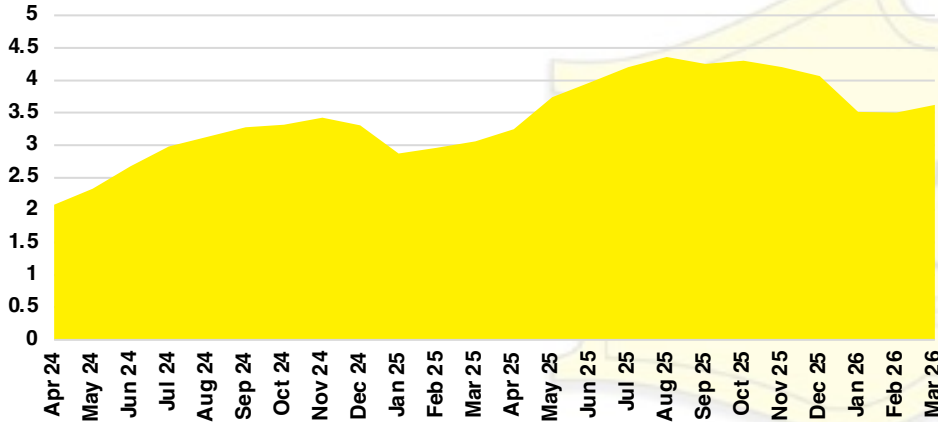

NORTH GEORGIA DEEP DIVE MARKET DATA

March 2026

March 2026

DEEP DIVE

NORTH GEORGIA QUICK N' DICATORS

NORTH GEORGIA INVENTORY MONTHS OF SUPPLY

NORTH GEORGIA SALES VOLUME VS SUPPLY

NORTH GEORGIA SALES BY PRICE POINT