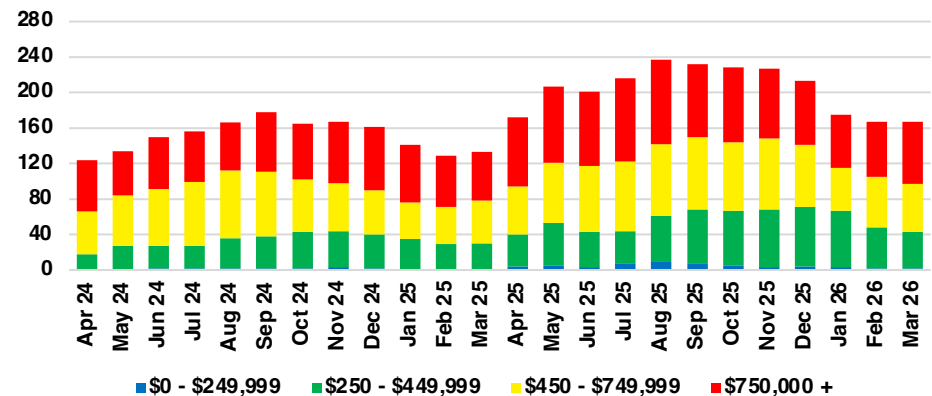

CHEROKEE COUNTY INVENTORY BY PRICE POINT

DAWSON COUNTY QUICK N'DICATORS

DAWSON COUNTY SALES VOLUME VS SUPPLY

DAWSON COUNTY INVENTORY MONTHS OF SUPPLY

DAWSON COUNTY 12 MONTH AVERAGE SALES PRICE

DAWSON COUNTY SALES BY PRICE POINT

DAWSON COUNTY INVENTORY BY PRICE POINT

FORSYTH COUNTY QUICK N'DICATORS

FORSYTH COUNTY SALES VOLUME VS SUPPLY

FORSYTH COUNTY INVENTORY MONTHS OF SUPPLY

FORSYTH COUNTY 12 MONTH AVERAGE SALES PRICE

FORSYTH COUNTY SALES BY PRICE POINT