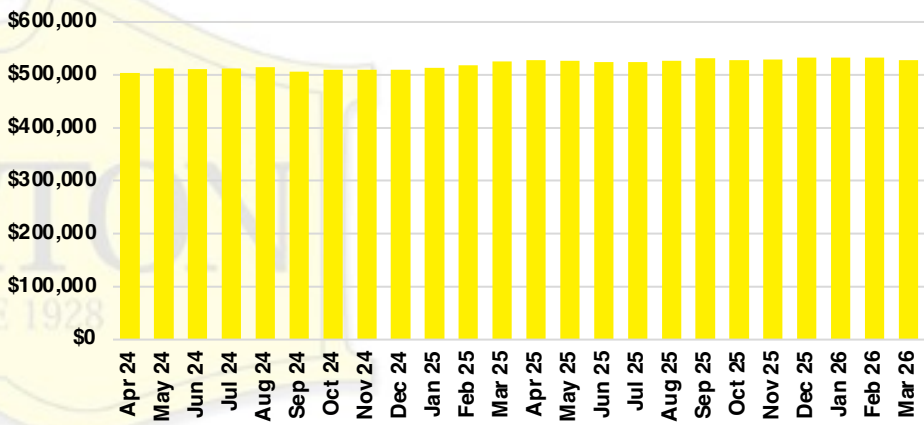

HABERSHAM COUNTY SALES BY PRICE POINT

HABERSHAM COUNTY INVENTORY BY PRICE POINT

HALL COUNTY QUICK N'DICATORS

HALL COUNTY SALES VOLUME VS SUPPLY

HALL COUNTY INVENTORY MONTHS OF SUPPLY

HALL COUNTY 12 MONTH AVERAGE SALES PRICE