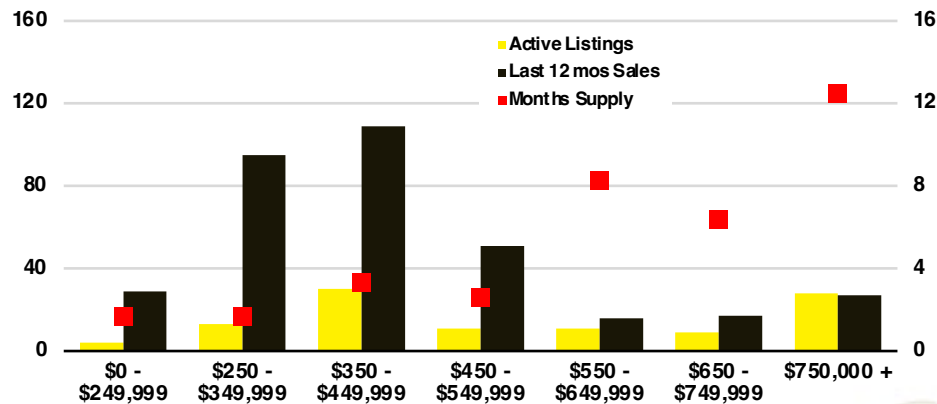

HALL COUNTY SALES BY PRICE POINT

HALL COUNTY INVENTORY BY PRICE POINT

JACKSON COUNTY QUICK N'DICATORS

JACKSON COUNTY SALES VOLUME VS SUPPLY

JACKSON COUNTY INVENTORY MONTHS OF SUPPLY

JACKSON COUNTY 12 MONTH AVERAGE SALES PRICE

JACKSON COUNTY SALES BY PRICE POINT

JACKSON COUNTY INVENTORY BY PRICE POINT

LUMPKIN COUNTY QUICK N'DICATORS

LUMPKIN COUNTY SALES VOLUME VS SUPPLY

LUMPKIN COUNTY INVENTORY MONTHS OF SUPPLY

LUMPKIN COUNTY 12 MONTH AVERAGE SALES PRICE