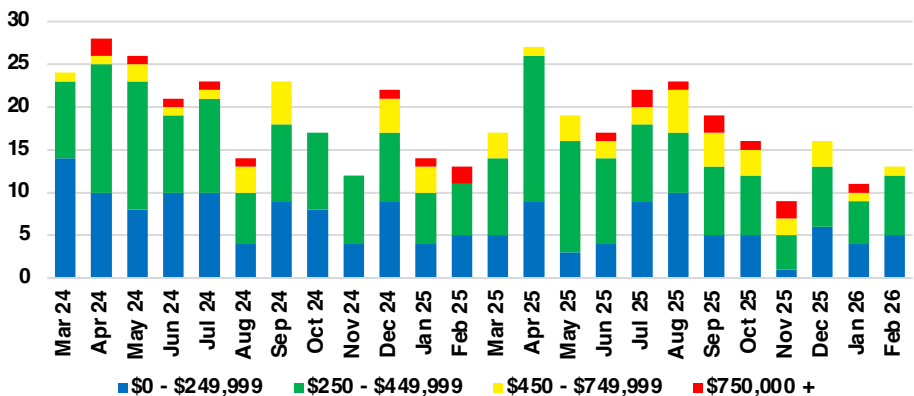

DAWSON COUNTY INVENTORY BY PRICE POINT

FORSYTH COUNTY QUICK N'DICATORS

FORSYTH COUNTY SALES VOLUME VS SUPPLY

FORSYTH COUNTY INVENTORY MONTHS OF SUPPLY

FORSYTH COUNTY 12 MONTH AVERAGE SALES PRICE

FORSYTH COUNTY SALES BY PRICE POINT

FORSYTH COUNTY INVENTORY BY PRICE POINT

FRANKLIN COUNTY QUICK N'DICATORS

FRANKLIN COUNTY SALES VOLUME VS SUPPLY

FRANKLIN COUNTY INVENTORY MONTHS OF SUPPLY

FRANKLIN COUNTY 12 MONTH AVERAGE SALES PRICE

FRANKLIN COUNTY SALES BY PRICE POINT