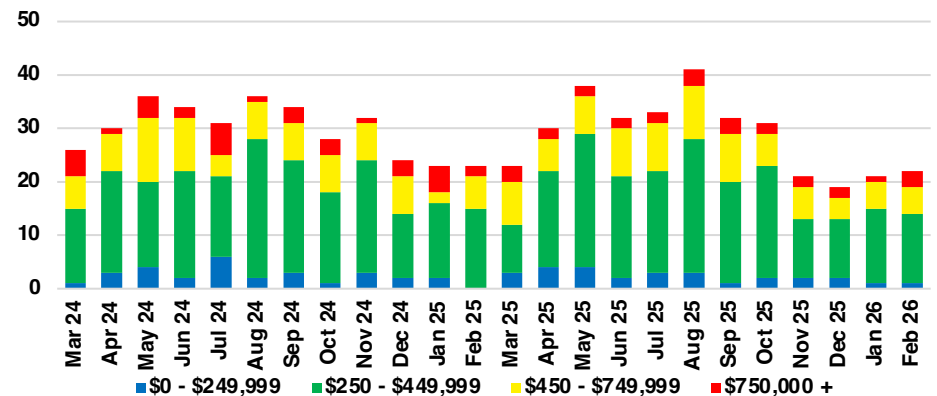

LUMPKIN COUNTY SALES BY PRICE POINT