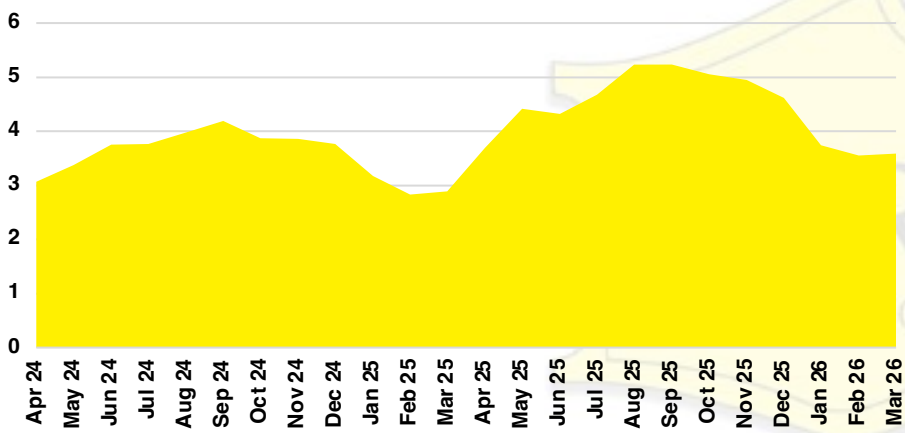

CHEROKEE COUNTY INVENTORY BY PRICE POINT

DAWSON COUNTY QUICK N'DICATORS

DAWSON COUNTY SALES VOLUME VS SUPPLY

DAWSON COUNTY INVENTORY MONTHS OF SUPPLY

DAWSON COUNTY 12 MONTH AVERAGE SALES PRICE

DAWSON COUNTY SALES BY PRICE POINT