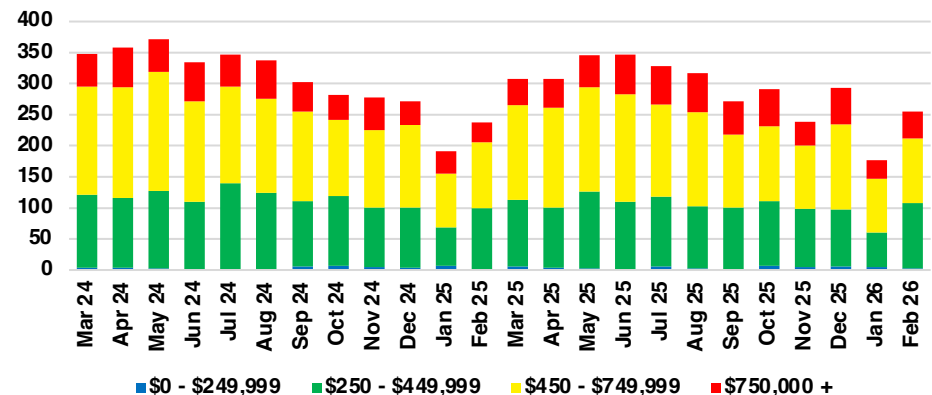

BANKS COUNTY INVENTORY BY PRICE POINT

BARROW COUNTY QUICK N' DICATORS

BARROW COUNTY SALES VOLUME VS SUPPLY

BARROW COUNTY INVENTORY MONTHS OF SUPPLY

BARROW COUNTY 12 MONTH AVERAGE SALES PRICE

BARROW COUNTY SALES BY PRICE POINT

BARROW COUNTY INVENTORY BY PRICE POINT

CHEROKEE COUNTY QUICK N'DICATORS

CHEROKEE COUNTY SALES VOLUME VS SUPPLY

CHEROKEE COUNTY INVENTORY MONTHS OF SUPPLY

CHEROKEE COUNTY 12 MONTH AVERAGE SALES PRICE

CHEROKEE COUNTY SALES BY PRICE POINT