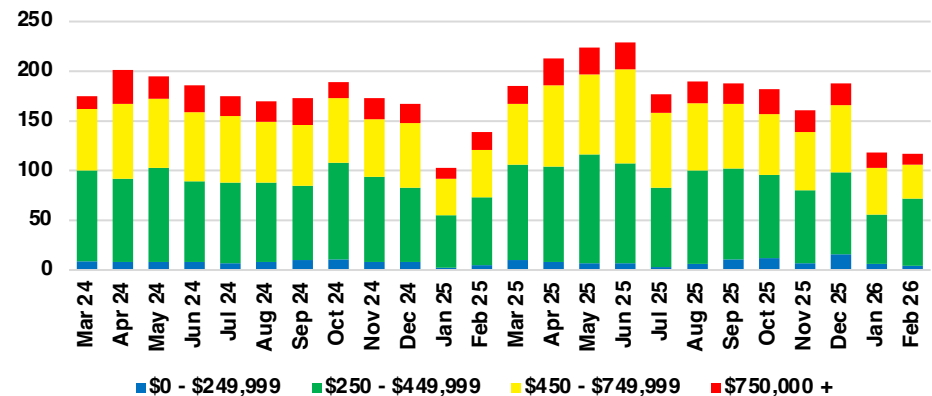

HALL COUNTY SALES BY PRICE POINT