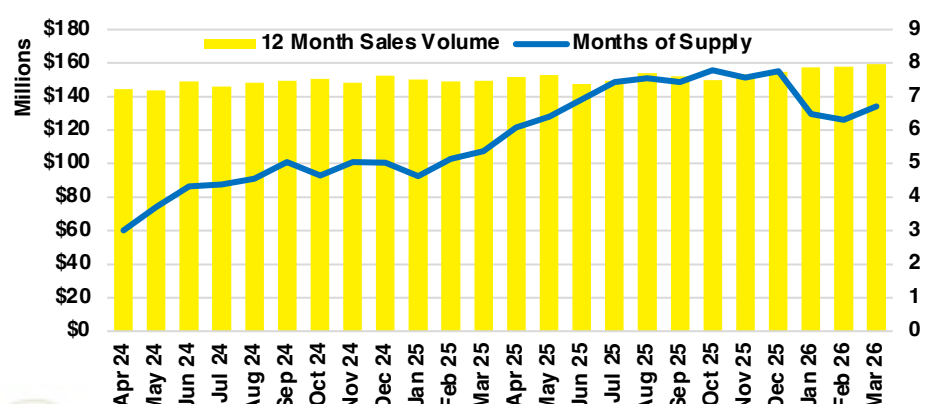

WALTON COUNTY SALES BY PRICE POINT

WALTON COUNTY INVENTORY BY PRICE POINT

WHITE COUNTY QUICK N' DICATORS

WHITE COUNTY SALES VOLUME VS SUPPLY

WHITE COUNTY INVENTORY MONTHS OF SUPPLY

WHITE COUNTY 12 MONTH AVERAGE SALES PRICE