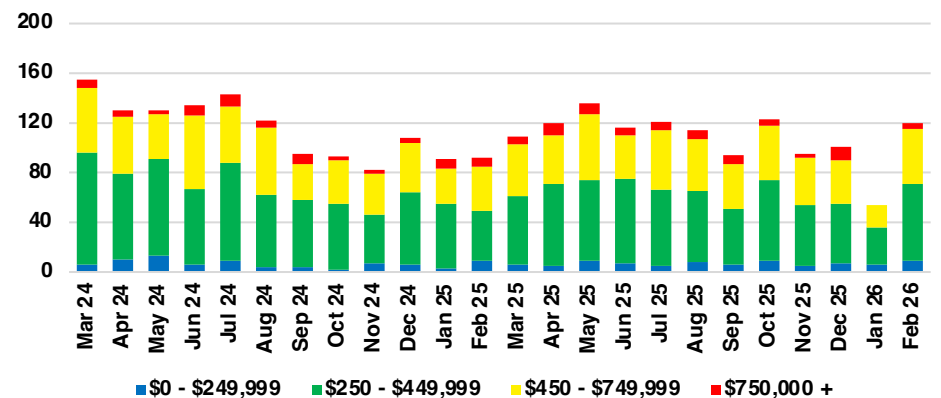

WALTON COUNTY SALES BY PRICE POINT