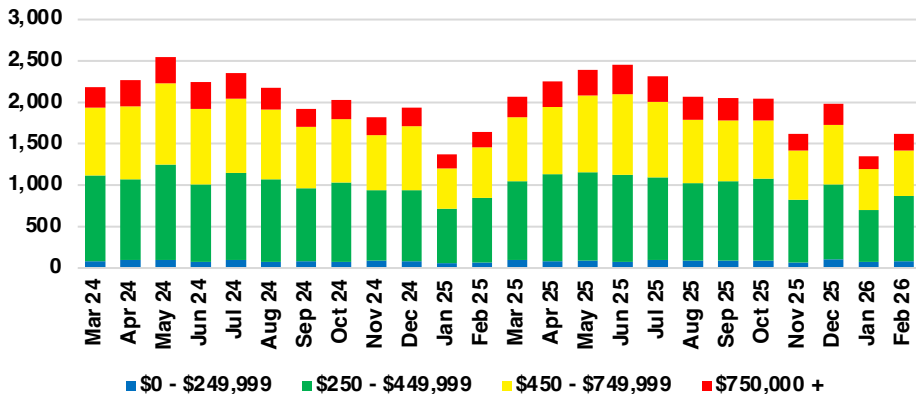

NORTH GEORGIA DEEP DIVE MARKET DATA

March 2026

March 2026

DEEP DIVE

NORTH GEORGIA QUICK N' DICATORS

NORTH GEORGIA INVENTORY MONTHS OF SUPPLY

NORTH GEORGIA SALES VOLUME VS SUPPLY

NORTH GEORGIA SALES BY PRICE POINT