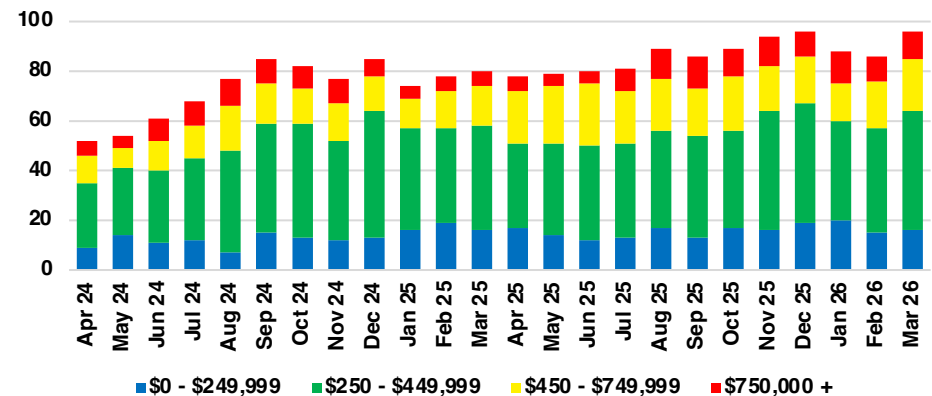

FRANKLIN COUNTY INVENTORY BY PRICE POINT