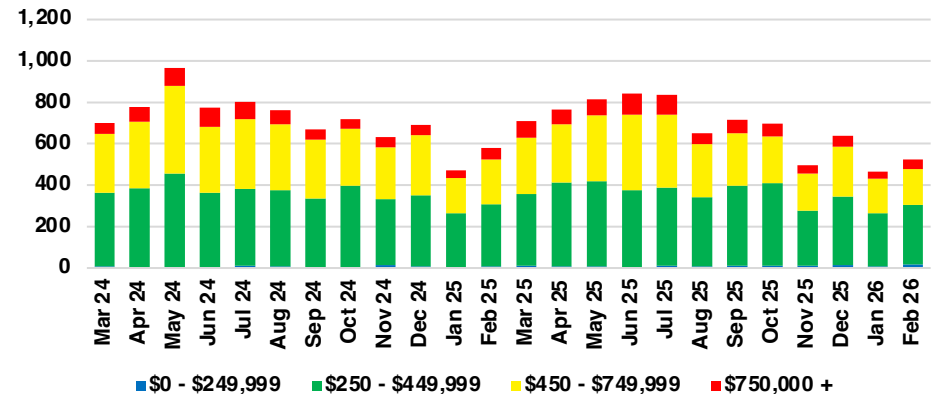

FRANKLIN COUNTY INVENTORY BY PRICE POINT

GWINNETT COUNTY QUICK N'DICATORS

GWINNETT COUNTY SALES VOLUME VS SUPPLY

GWINNETT COUNTY INVENTORY MONTHS OF SUPPLY

GWINNETT COUNTY 12 MONTH AVERAGE SALES PRICE

GWINNETT COUNTY SALES BY PRICE POINT