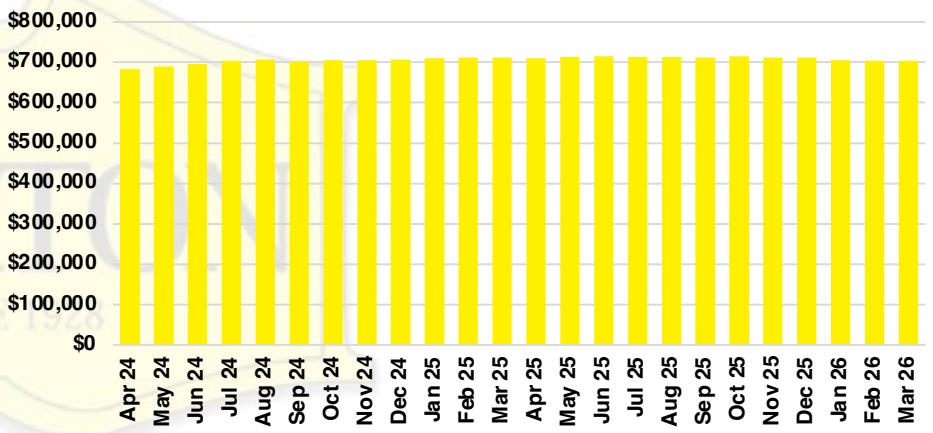

DAWSON COUNTY INVENTORY BY PRICE POINT

FORSYTH COUNTY QUICK N'DICATORS

FORSYTH COUNTY SALES VOLUME VS SUPPLY

FORSYTH COUNTY INVENTORY MONTHS OF SUPPLY

FORSYTH COUNTY 12 MONTH AVERAGE SALES PRICE

FORSYTH COUNTY SALES BY PRICE POINT