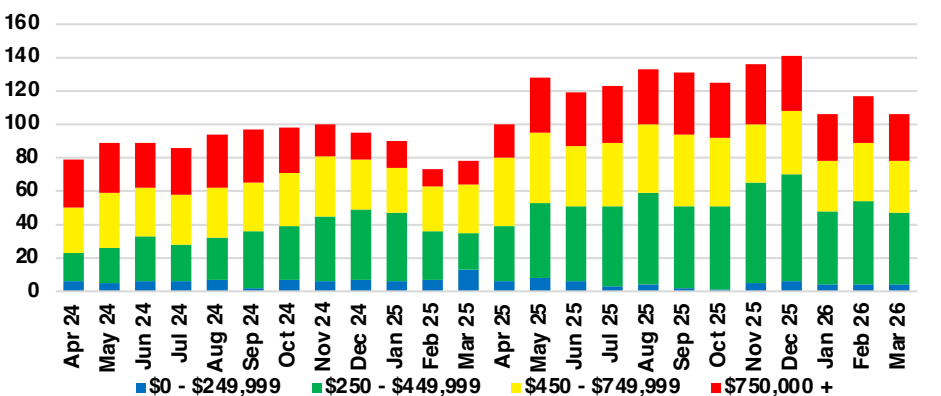

LUMPKIN COUNTY INVENTORY BY PRICE POINT