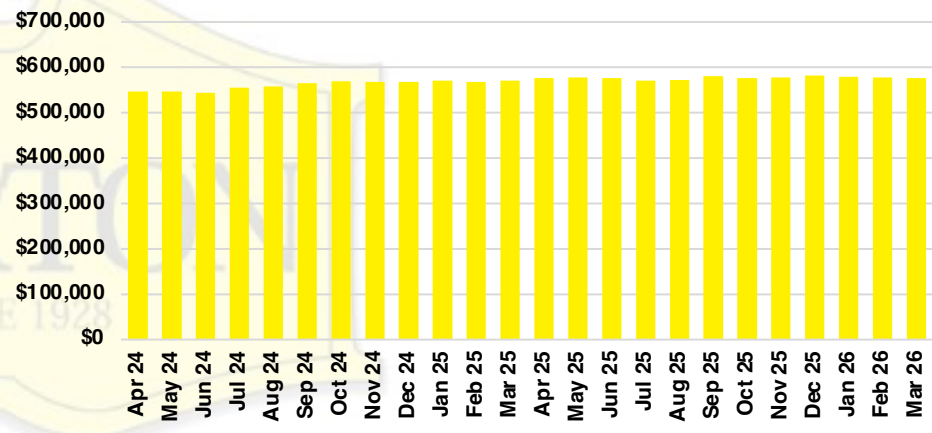

BARROW COUNTY INVENTORY BY PRICE POINT

CHEROKEE COUNTY QUICK N'DICATORS

CHEROKEE COUNTY SALES VOLUME VS SUPPLY

CHEROKEE COUNTY INVENTORY MONTHS OF SUPPLY

CHEROKEE COUNTY 12 MONTH AVERAGE SALES PRICE

CHEROKEE COUNTY SALES BY PRICE POINT

CHEROKEE COUNTY INVENTORY BY PRICE POINT

DAWSON COUNTY QUICK N'DICATORS

DAWSON COUNTY SALES VOLUME VS SUPPLY

DAWSON COUNTY INVENTORY MONTHS OF SUPPLY

DAWSON COUNTY 12 MONTH AVERAGE SALES PRICE

DAWSON COUNTY SALES BY PRICE POINT

DAWSON COUNTY INVENTORY BY PRICE POINT

FORSYTH COUNTY QUICK N'DICATORS

FORSYTH COUNTY SALES VOLUME VS SUPPLY

FORSYTH COUNTY INVENTORY MONTHS OF SUPPLY

FORSYTH COUNTY 12 MONTH AVERAGE SALES PRICE

FORSYTH COUNTY SALES BY PRICE POINT