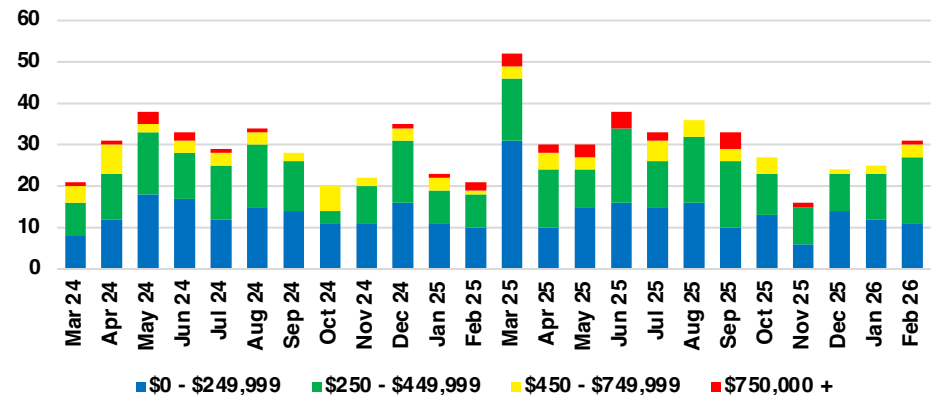

STEPHENS COUNTY SALES BY PRICE POINT