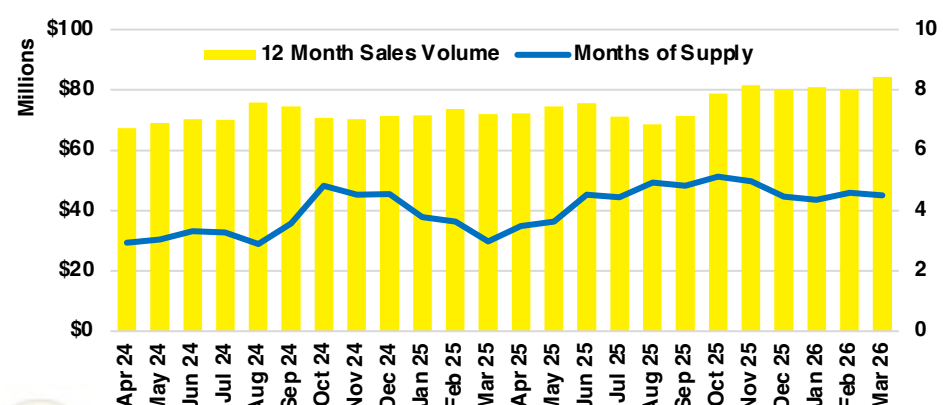

BANKS COUNTY SALES VOLUME VS SUPPLY