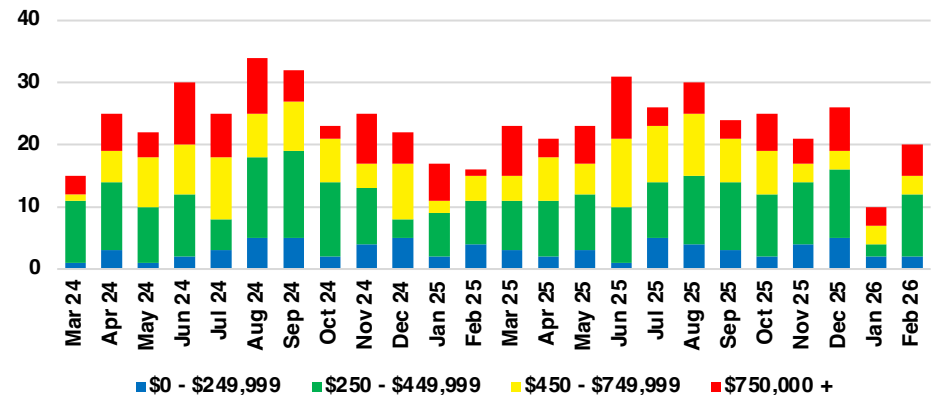

RABUN COUNTY SALES BY PRICE POINT