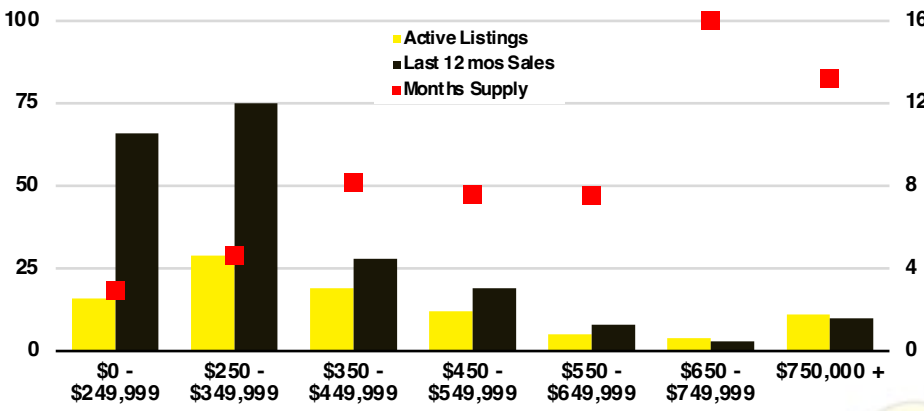

CHEROKEE COUNTY INVENTORY BY PRICE POINT

DAWSON COUNTY QUICK N'DICATORS

DAWSON COUNTY SALES VOLUME VS SUPPLY

DAWSON COUNTY INVENTORY MONTHS OF SUPPLY

DAWSON COUNTY 12 MONTH AVERAGE SALES PRICE

DAWSON COUNTY SALES BY PRICE POINT

DAWSON COUNTY INVENTORY BY PRICE POINT

FORSYTH COUNTY QUICK N'DICATORS

FORSYTH COUNTY SALES VOLUME VS SUPPLY

FORSYTH COUNTY INVENTORY MONTHS OF SUPPLY

FORSYTH COUNTY 12 MONTH AVERAGE SALES PRICE

FORSYTH COUNTY SALES BY PRICE POINT

FORSYTH COUNTY INVENTORY BY PRICE POINT

FRANKLIN COUNTY QUICK N'DICATORS

FRANKLIN COUNTY SALES VOLUME VS SUPPLY

FRANKLIN COUNTY INVENTORY MONTHS OF SUPPLY

FRANKLIN COUNTY 12 MONTH AVERAGE SALES PRICE

FRANKLIN COUNTY SALES BY PRICE POINT