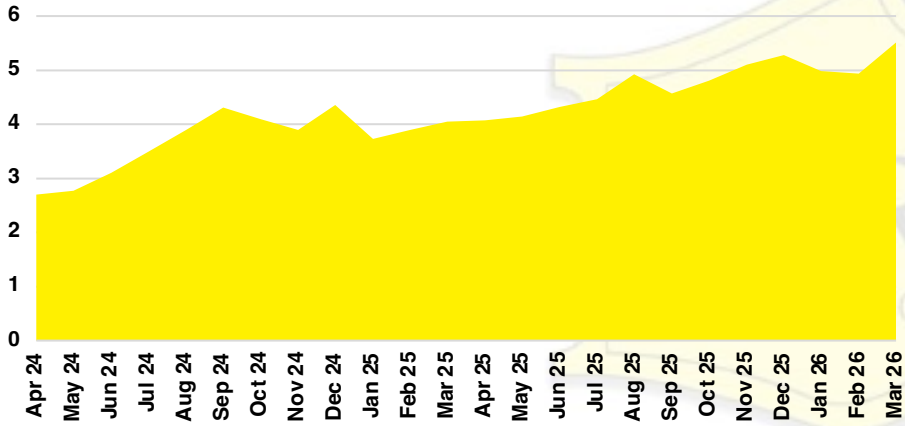

FORSYTH COUNTY INVENTORY BY PRICE POINT

FRANKLIN COUNTY QUICK N'DICATORS

FRANKLIN COUNTY SALES VOLUME VS SUPPLY

FRANKLIN COUNTY INVENTORY MONTHS OF SUPPLY

FRANKLIN COUNTY 12 MONTH AVERAGE SALES PRICE

FRANKLIN COUNTY SALES BY PRICE POINT