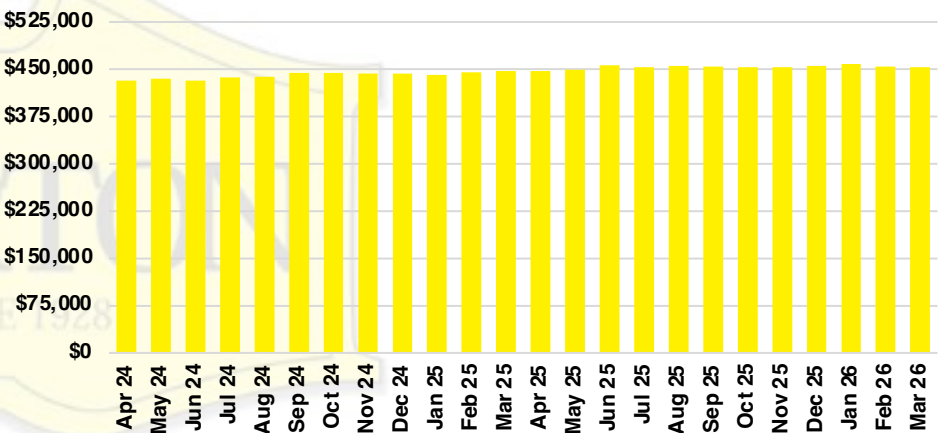

STEPHENS COUNTY SALES BY PRICE POINT

STEPHENS COUNTY INVENTORY BY PRICE POINT

WALTON COUNTY QUICK N'DICATORS

WALTON COUNTY SALES VOLUME VS SUPPLY

WALTON COUNTY INVENTORY MONTHS OF SUPPLY

WALTON COUNTY 12 MONTH AVERAGE SALES PRICE

WALTON COUNTY SALES BY PRICE POINT

WALTON COUNTY INVENTORY BY PRICE POINT

WHITE COUNTY QUICK N' DICATORS

WHITE COUNTY SALES VOLUME VS SUPPLY

WHITE COUNTY INVENTORY MONTHS OF SUPPLY

WHITE COUNTY 12 MONTH AVERAGE SALES PRICE