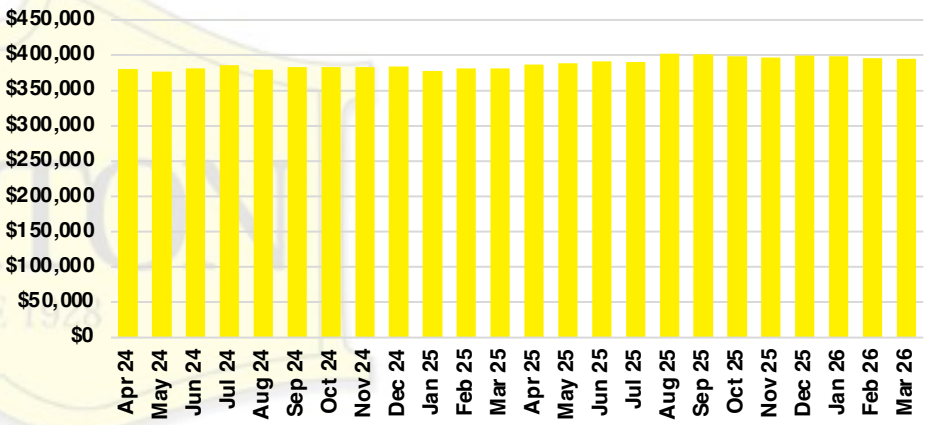

WALTON COUNTY SALES BY PRICE POINT

WALTON COUNTY INVENTORY BY PRICE POINT

WHITE COUNTY QUICK N' DICATORS

WHITE COUNTY SALES VOLUME VS SUPPLY

WHITE COUNTY INVENTORY MONTHS OF SUPPLY

WHITE COUNTY 12 MONTH AVERAGE SALES PRICE

WHITE COUNTY SALES BY PRICE POINT

WHITE COUNTY INVENTORY BY PRICE POINT