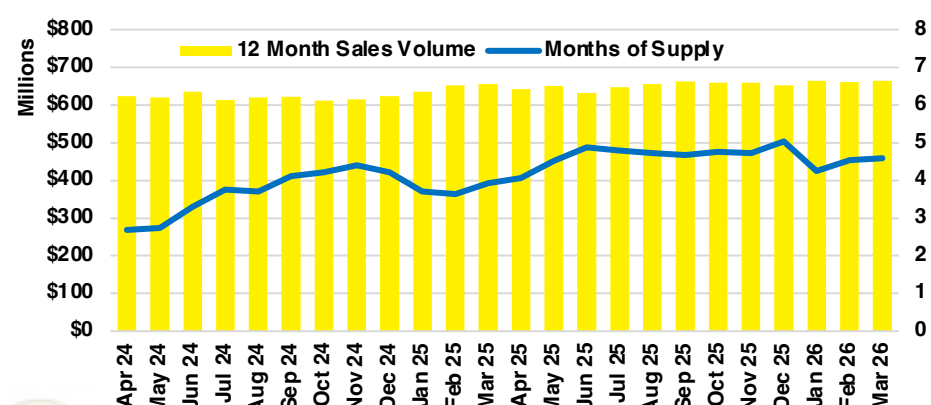

HALL COUNTY SALES BY PRICE POINT

HALL COUNTY INVENTORY BY PRICE POINT

JACKSON COUNTY QUICK N'DICATORS

JACKSON COUNTY SALES VOLUME VS SUPPLY

JACKSON COUNTY INVENTORY MONTHS OF SUPPLY

JACKSON COUNTY 12 MONTH AVERAGE SALES PRICE