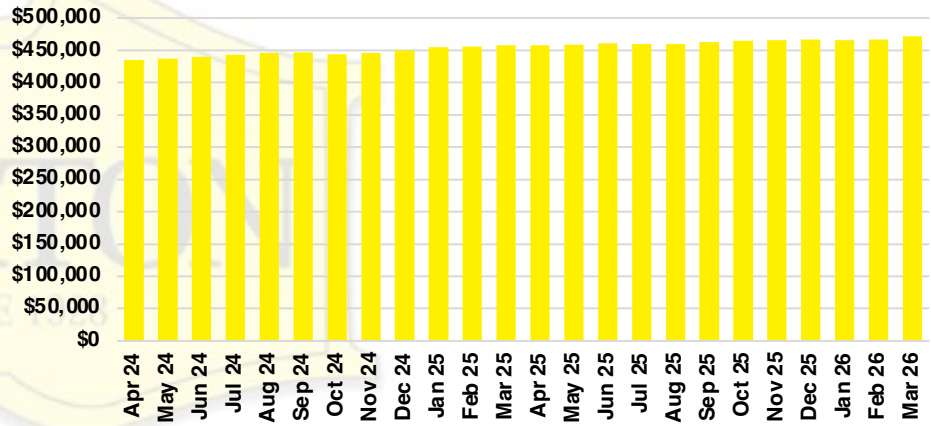

HALL COUNTY SALES BY PRICE POINT

HALL COUNTY INVENTORY BY PRICE POINT

JACKSON COUNTY QUICK N'DICATORS

JACKSON COUNTY SALES VOLUME VS SUPPLY

JACKSON COUNTY INVENTORY MONTHS OF SUPPLY

JACKSON COUNTY 12 MONTH AVERAGE SALES PRICE