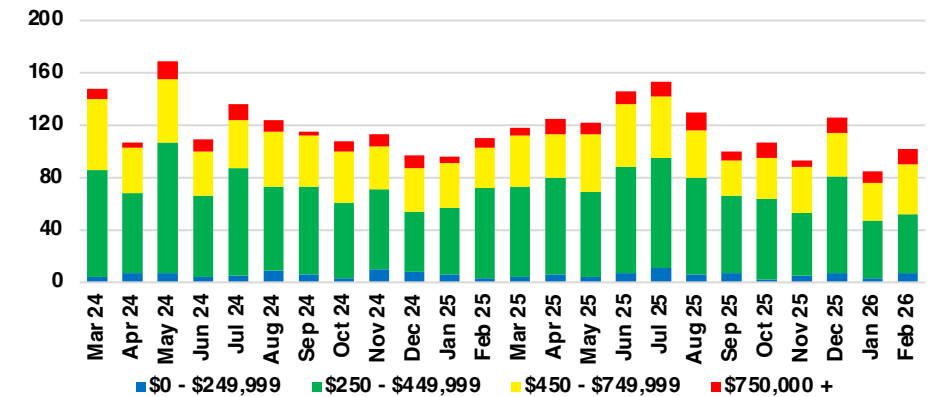

JACKSON COUNTY SALES BY PRICE POINT