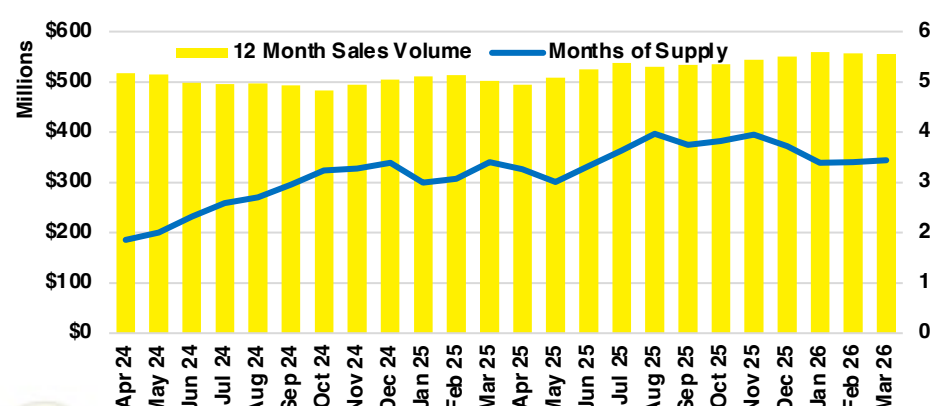

NORTH GEORGIA DEEP DIVE MARKET DATA

March 2026

March 2026

DEEP DIVE

NORTH GEORGIA QUICK N' DICATORS

NORTH GEORGIA INVENTORY MONTHS OF SUPPLY

NORTH GEORGIA SALES VOLUME VS SUPPLY

NORTH GEORGIA SALES BY PRICE POINT

NORTH GEORGIA INVENTORY BY PRICE POINT

BANKS COUNTY QUICK N'DICATORS

BANKS COUNTY SALES VOLUME VS SUPPLY

BANKS COUNTY INVENTORY MONTHS OF SUPPLY

BANKS COUNTY 12 MONTH AVERAGE SALES PRICE

BANKS COUNTY SALES BY PRICE POINT

BANKS COUNTY INVENTORY BY PRICE POINT

BARROW COUNTY QUICK N' DICATORS

BARROW COUNTY SALES VOLUME VS SUPPLY

BARROW COUNTY INVENTORY MONTHS OF SUPPLY

BARROW COUNTY 12 MONTH AVERAGE SALES PRICE

BARROW COUNTY SALES BY PRICE POINT