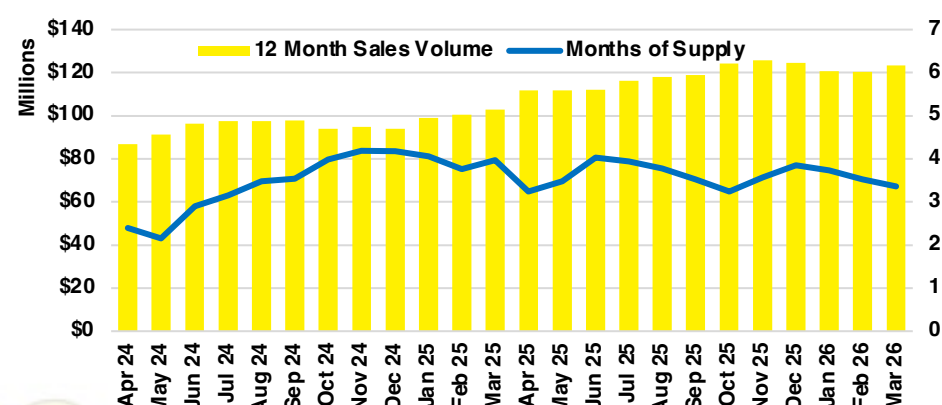

RABUN COUNTY SALES BY PRICE POINT

RABUN COUNTY INVENTORY BY PRICE POINT

STEPHENS COUNTY QUICK N'DICATORS

STEPHENS COUNTY SALES VOLUME VS SUPPLY

STEPHENS COUNTY INVENTORY MONTHS OF SUPPLY

STEPHENS COUNTY 12 MONTH AVERAGE SALES PRICE