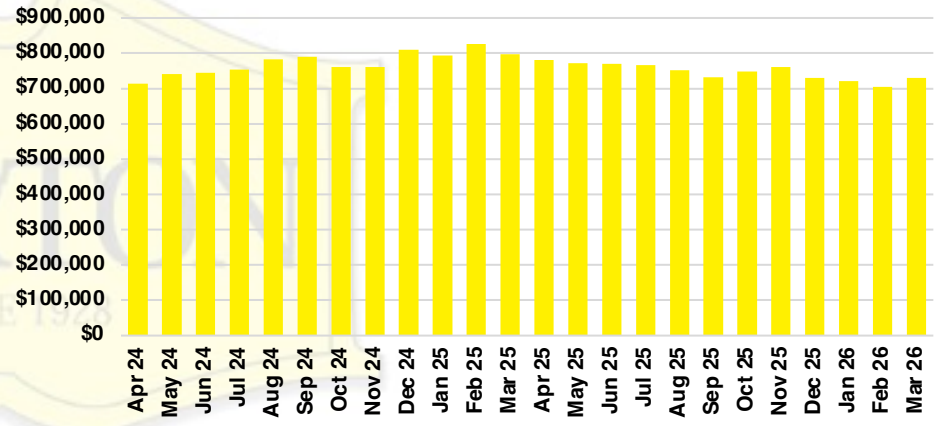

PICKENS COUNTY SALES BY PRICE POINT

PICKENS COUNTY INVENTORY BY PRICE POINT

RABUN COUNTY QUICK N'DICATORS

RABUN COUNTY SALES VOLUME VS SUPPLY

RABUN COUNTY INVENTORY MONTHS OF SUPPLY

RABUN COUNTY 12 MONTH AVERAGE SALES PRICE