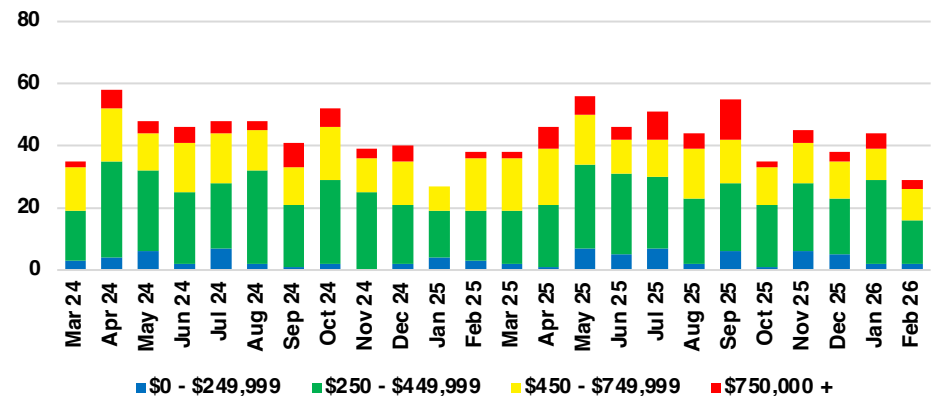

PICKENS COUNTY SALES BY PRICE POINT