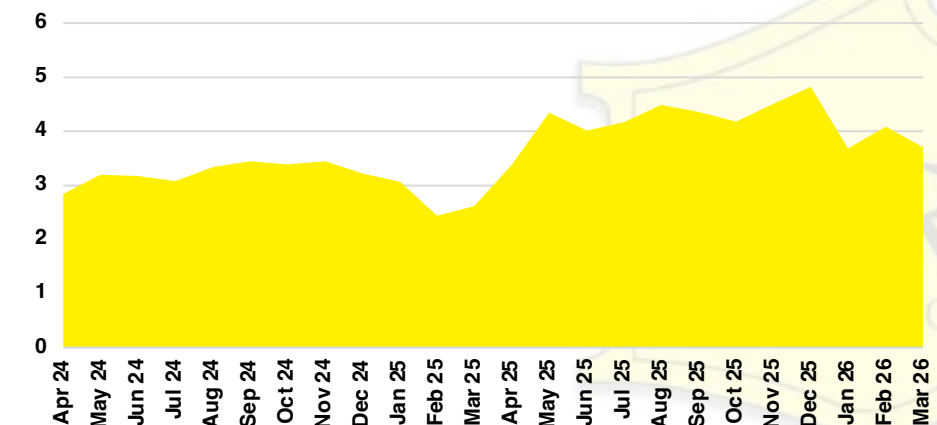

JACKSON COUNTY SALES BY PRICE POINT

JACKSON COUNTY INVENTORY BY PRICE POINT

LUMPKIN COUNTY QUICK N'DICATORS

LUMPKIN COUNTY SALES VOLUME VS SUPPLY

LUMPKIN COUNTY INVENTORY MONTHS OF SUPPLY

LUMPKIN COUNTY 12 MONTH AVERAGE SALES PRICE