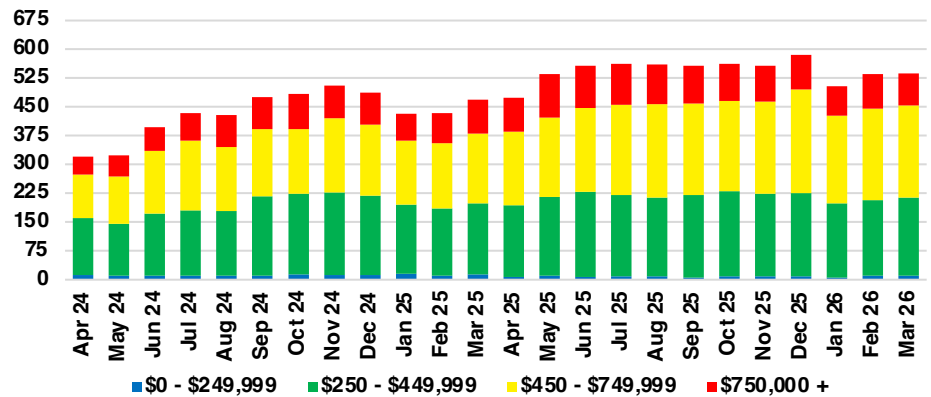

JACKSON COUNTY INVENTORY BY PRICE POINT