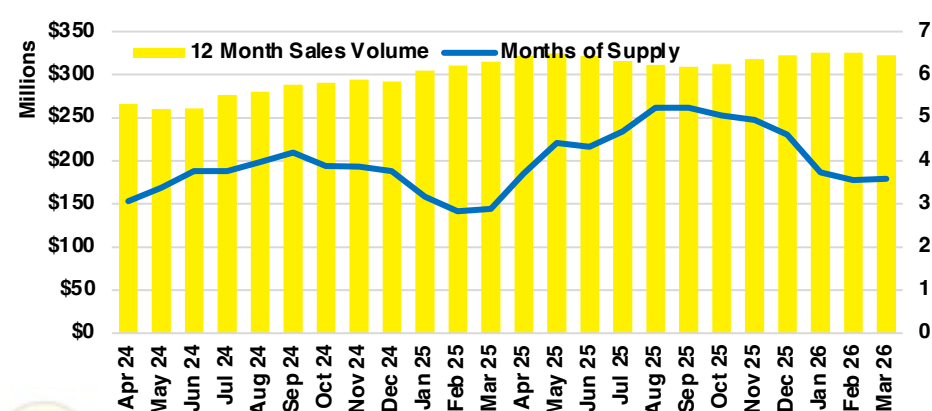

DAWSON COUNTY SALES VOLUME VS SUPPLY