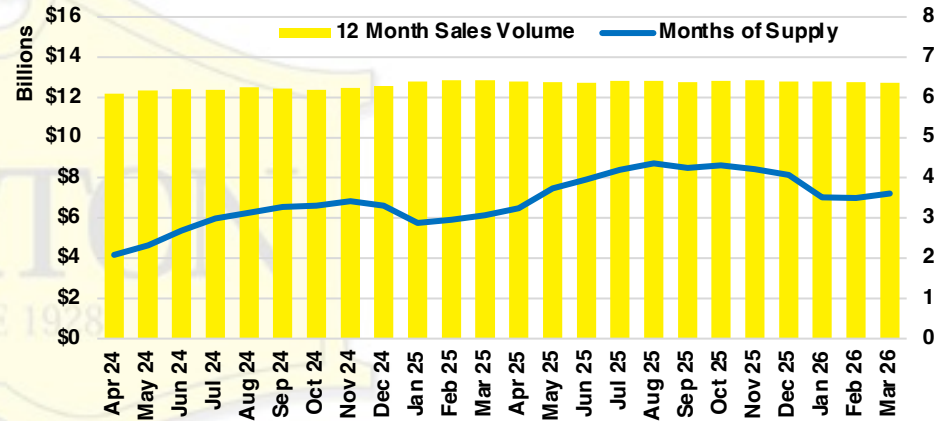

NORTH GEORGIA DEEP DIVE MARKET DATA

March 2026

March 2026

DEEP DIVE

NORTH GEORGIA QUICK N' DICATORS

NORTH GEORGIA INVENTORY MONTHS OF SUPPLY

NORTH GEORGIA SALES VOLUME VS SUPPLY

NORTH GEORGIA SALES BY PRICE POINT