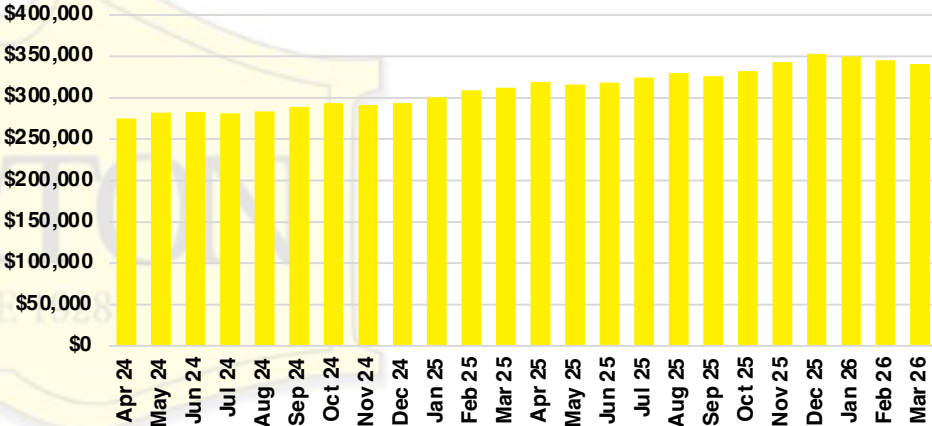

DAWSON COUNTY INVENTORY BY PRICE POINT

FORSYTH COUNTY QUICK N'DICATORS

FORSYTH COUNTY SALES VOLUME VS SUPPLY

FORSYTH COUNTY INVENTORY MONTHS OF SUPPLY

FORSYTH COUNTY 12 MONTH AVERAGE SALES PRICE

FORSYTH COUNTY SALES BY PRICE POINT

FORSYTH COUNTY INVENTORY BY PRICE POINT

FRANKLIN COUNTY QUICK N'DICATORS

FRANKLIN COUNTY SALES VOLUME VS SUPPLY

FRANKLIN COUNTY INVENTORY MONTHS OF SUPPLY

FRANKLIN COUNTY 12 MONTH AVERAGE SALES PRICE

FRANKLIN COUNTY SALES BY PRICE POINT