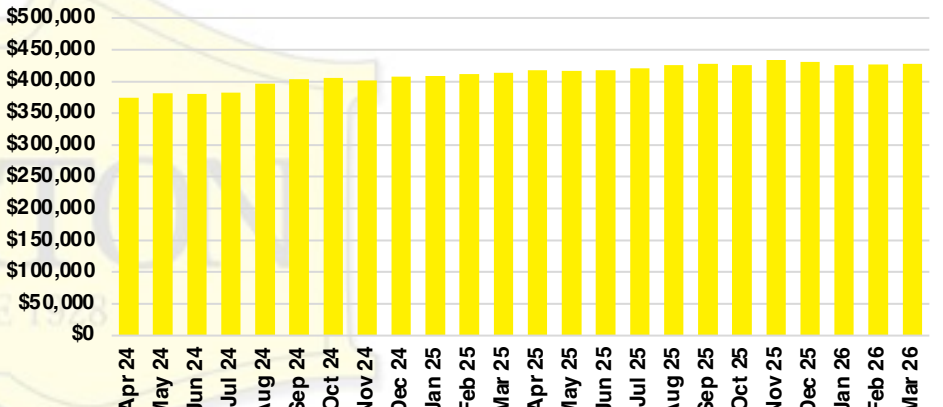

NORTH GEORGIA INVENTORY BY PRICE POINT

BANKS COUNTY QUICK N'DICATORS

BANKS COUNTY SALES VOLUME VS SUPPLY

BANKS COUNTY INVENTORY MONTHS OF SUPPLY

BANKS COUNTY 12 MONTH AVERAGE SALES PRICE

BANKS COUNTY SALES BY PRICE POINT

BANKS COUNTY INVENTORY BY PRICE POINT

BARROW COUNTY QUICK N' DICATORS

BARROW COUNTY SALES VOLUME VS SUPPLY

BARROW COUNTY INVENTORY MONTHS OF SUPPLY

BARROW COUNTY 12 MONTH AVERAGE SALES PRICE

BARROW COUNTY SALES BY PRICE POINT