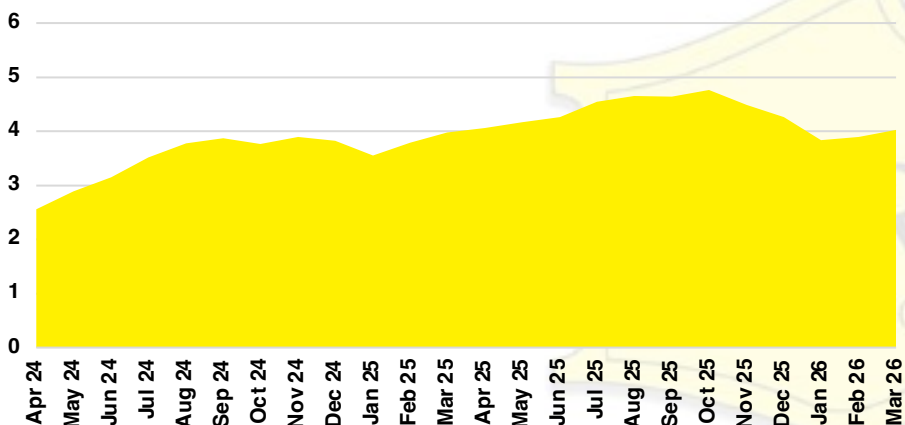

HABERSHAM COUNTY SALES BY PRICE POINT

HABERSHAM COUNTY INVENTORY BY PRICE POINT

HALL COUNTY QUICK N'DICATORS

HALL COUNTY SALES VOLUME VS SUPPLY

HALL COUNTY INVENTORY MONTHS OF SUPPLY

HALL COUNTY 12 MONTH AVERAGE SALES PRICE