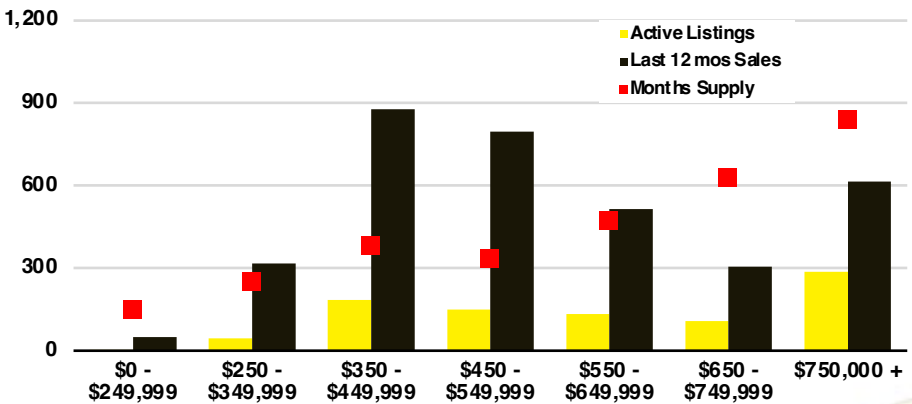

BANKS COUNTY INVENTORY BY PRICE POINT

BARROW COUNTY QUICK N' DICATORS

BARROW COUNTY SALES VOLUME VS SUPPLY

BARROW COUNTY INVENTORY MONTHS OF SUPPLY

BARROW COUNTY 12 MONTH AVERAGE SALES PRICE

BARROW COUNTY SALES BY PRICE POINT

BARROW COUNTY INVENTORY BY PRICE POINT

CHEROKEE COUNTY QUICK N'DICATORS

CHEROKEE COUNTY SALES VOLUME VS SUPPLY

CHEROKEE COUNTY INVENTORY MONTHS OF SUPPLY

CHEROKEE COUNTY 12 MONTH AVERAGE SALES PRICE

CHEROKEE COUNTY SALES BY PRICE POINT

WALTON COUNTY SALES BY PRICE POINT

WALTON COUNTY INVENTORY BY PRICE POINT

WHITE COUNTY QUICK N' DICATORS

WHITE COUNTY SALES VOLUME VS SUPPLY

WHITE COUNTY INVENTORY MONTHS OF SUPPLY

WHITE COUNTY 12 MONTH AVERAGE SALES PRICE