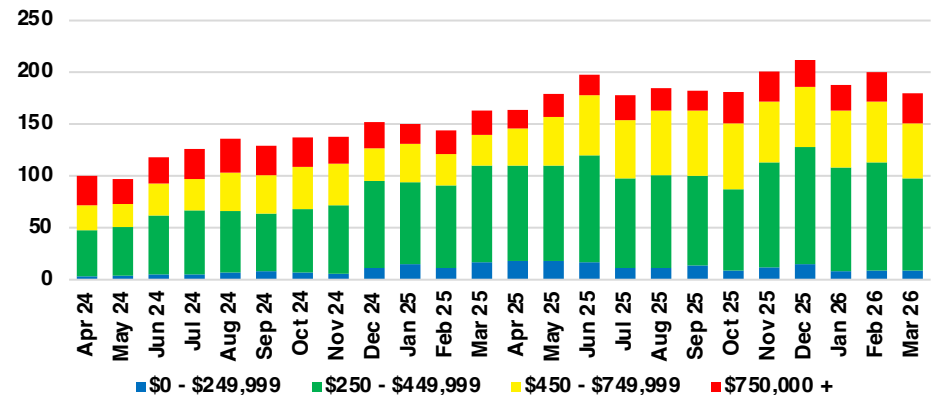

HABERSHAM COUNTY INVENTORY BY PRICE POINT