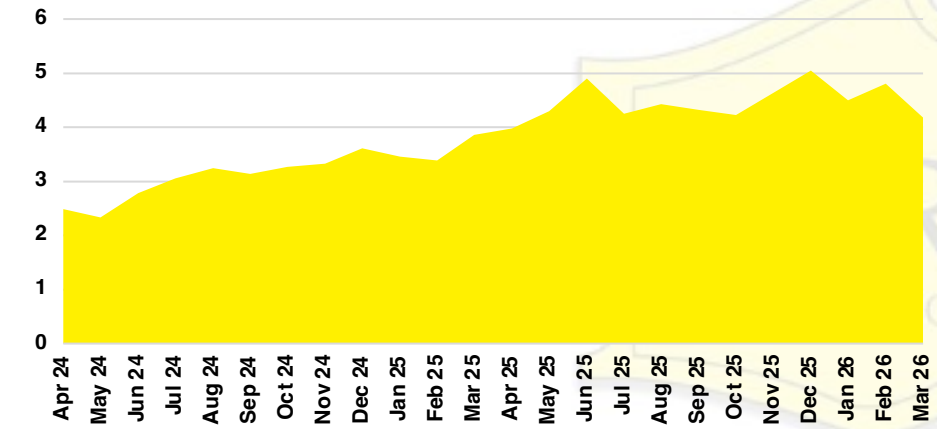

GWINNETT COUNTY INVENTORY BY PRICE POINT

HABERSHAM COUNTY QUICK N'DICATORS

HABERSHAM COUNTY SALES VOLUME VS SUPPLY

HABERSHAM COUNTY INVENTORY MONTHS OF SUPPLY

HABERSHAM COUNTY 12 MONTH AVERAGE SALES PRICE