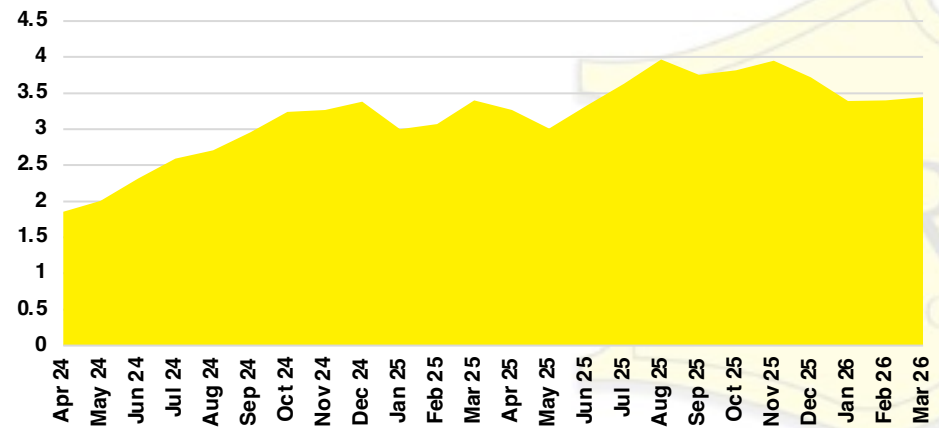

BANKS COUNTY INVENTORY BY PRICE POINT

BARROW COUNTY QUICK N' DICATORS

BARROW COUNTY SALES VOLUME VS SUPPLY

BARROW COUNTY INVENTORY MONTHS OF SUPPLY

BARROW COUNTY 12 MONTH AVERAGE SALES PRICE

BARROW COUNTY SALES BY PRICE POINT

BARROW COUNTY INVENTORY BY PRICE POINT

CHEROKEE COUNTY QUICK N'DICATORS

CHEROKEE COUNTY SALES VOLUME VS SUPPLY

CHEROKEE COUNTY INVENTORY MONTHS OF SUPPLY

CHEROKEE COUNTY 12 MONTH AVERAGE SALES PRICE

CHEROKEE COUNTY SALES BY PRICE POINT