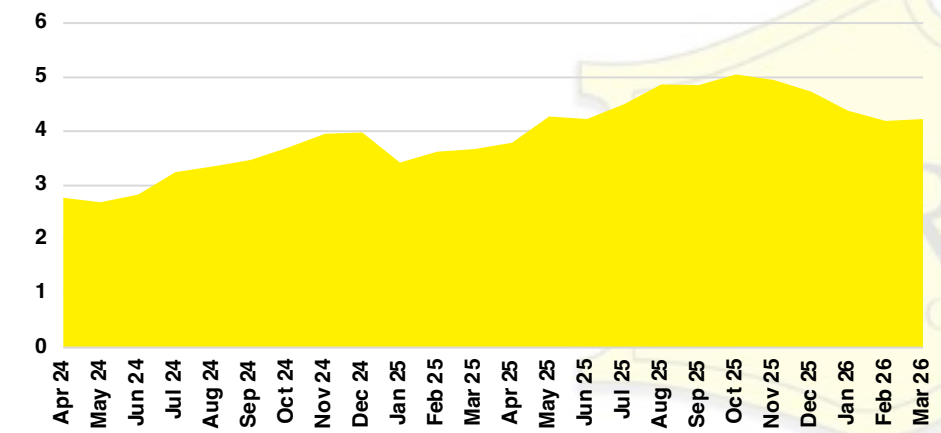

STEPHENS COUNTY SALES BY PRICE POINT

STEPHENS COUNTY INVENTORY BY PRICE POINT

WALTON COUNTY QUICK N'DICATORS

WALTON COUNTY SALES VOLUME VS SUPPLY

WALTON COUNTY INVENTORY MONTHS OF SUPPLY

WALTON COUNTY 12 MONTH AVERAGE SALES PRICE