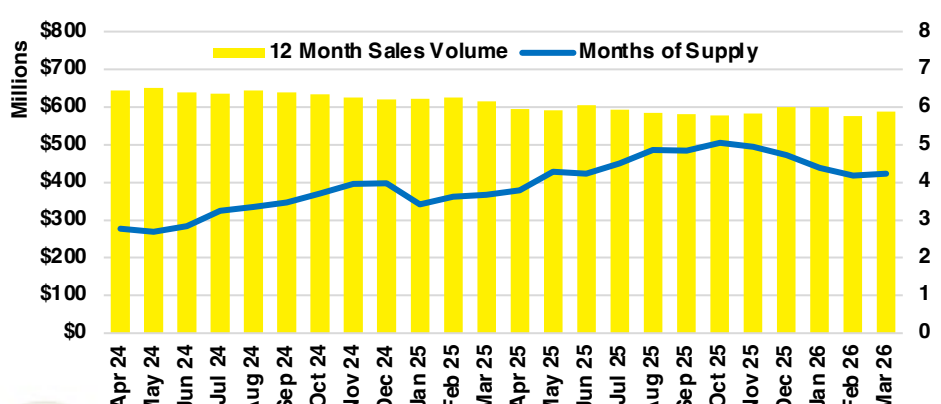

STEPHENS COUNTY SALES BY PRICE POINT

STEPHENS COUNTY INVENTORY BY PRICE POINT

WALTON COUNTY QUICK N'DICATORS

WALTON COUNTY SALES VOLUME VS SUPPLY

WALTON COUNTY INVENTORY MONTHS OF SUPPLY

WALTON COUNTY 12 MONTH AVERAGE SALES PRICE