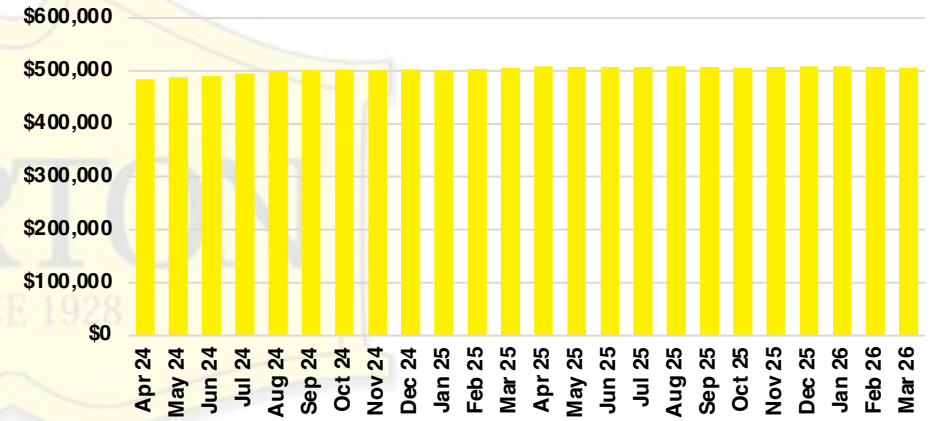

FRANKLIN COUNTY INVENTORY BY PRICE POINT

GWINNETT COUNTY QUICK N'DICATORS

GWINNETT COUNTY SALES VOLUME VS SUPPLY

GWINNETT COUNTY INVENTORY MONTHS OF SUPPLY

GWINNETT COUNTY 12 MONTH AVERAGE SALES PRICE

GWINNETT COUNTY SALES BY PRICE POINT