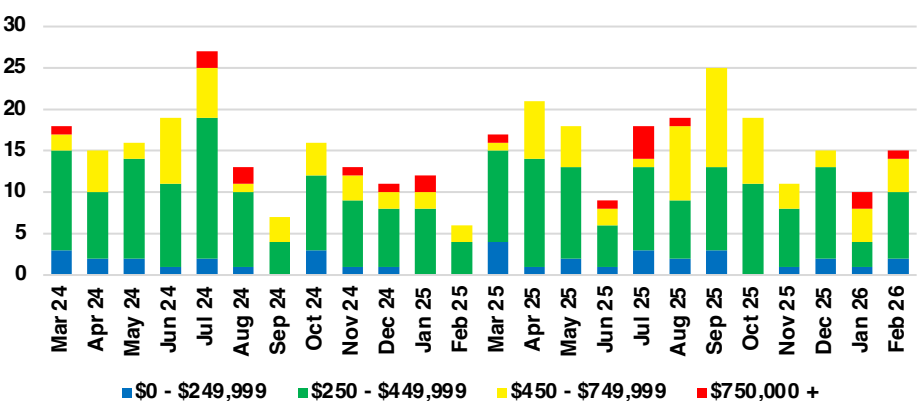

NORTH GEORGIA DEEP DIVE MARKET DATA

March 2026

March 2026

DEEP DIVE

NORTH GEORGIA QUICK N' DICATORS

NORTH GEORGIA INVENTORY MONTHS OF SUPPLY

NORTH GEORGIA SALES VOLUME VS SUPPLY

NORTH GEORGIA SALES BY PRICE POINT

NORTH GEORGIA INVENTORY BY PRICE POINT

BANKS COUNTY QUICK N'DICATORS

BANKS COUNTY SALES VOLUME VS SUPPLY

BANKS COUNTY INVENTORY MONTHS OF SUPPLY

BANKS COUNTY 12 MONTH AVERAGE SALES PRICE

BANKS COUNTY SALES BY PRICE POINT

BANKS COUNTY INVENTORY BY PRICE POINT

BARROW COUNTY QUICK N' DICATORS

BARROW COUNTY SALES VOLUME VS SUPPLY

BARROW COUNTY INVENTORY MONTHS OF SUPPLY

BARROW COUNTY 12 MONTH AVERAGE SALES PRICE

BARROW COUNTY SALES BY PRICE POINT