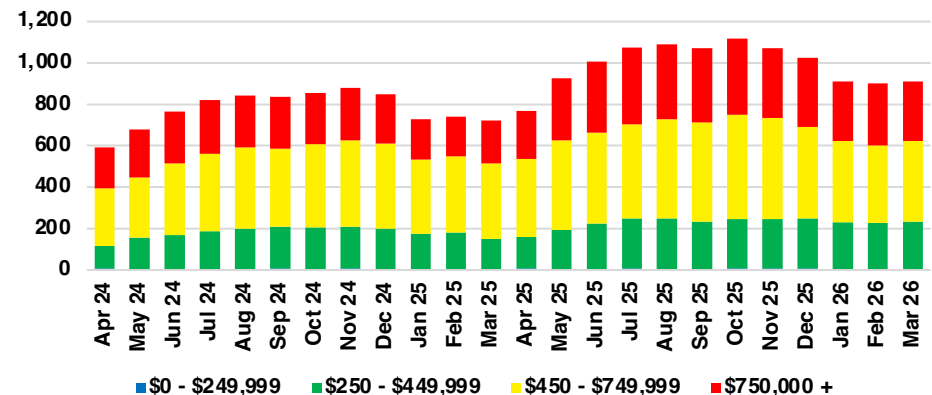

CHEROKEE COUNTY INVENTORY BY PRICE POINT