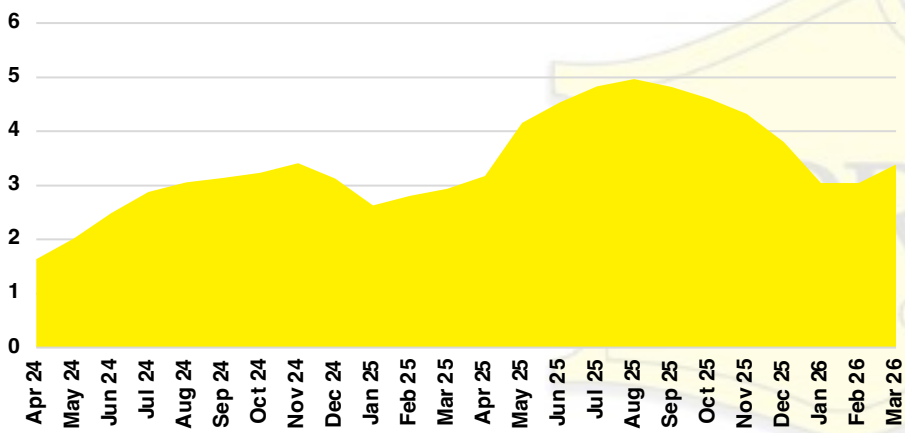

DAWSON COUNTY INVENTORY BY PRICE POINT

FORSYTH COUNTY QUICK N'DICATORS

FORSYTH COUNTY SALES VOLUME VS SUPPLY

FORSYTH COUNTY INVENTORY MONTHS OF SUPPLY

FORSYTH COUNTY 12 MONTH AVERAGE SALES PRICE

FORSYTH COUNTY SALES BY PRICE POINT