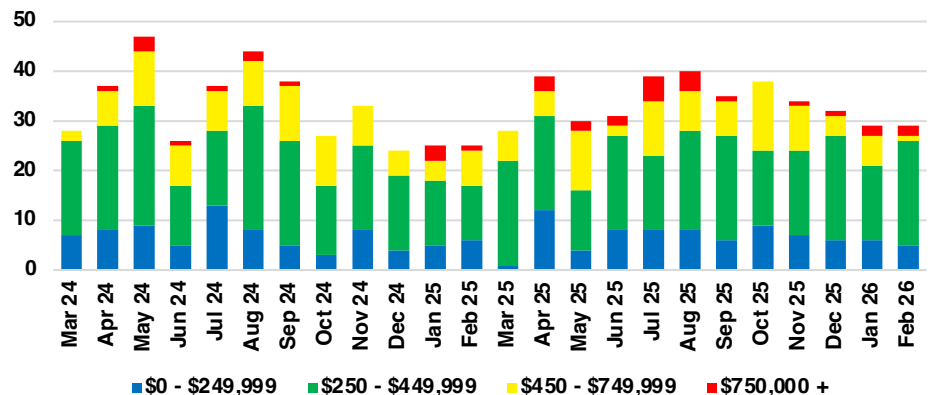

WALTON COUNTY SALES BY PRICE POINT

WALTON COUNTY INVENTORY BY PRICE POINT

WHITE COUNTY QUICK N' DICATORS

WHITE COUNTY SALES VOLUME VS SUPPLY

WHITE COUNTY INVENTORY MONTHS OF SUPPLY

WHITE COUNTY 12 MONTH AVERAGE SALES PRICE

WHITE COUNTY SALES BY PRICE POINT

WHITE COUNTY INVENTORY BY PRICE POINT