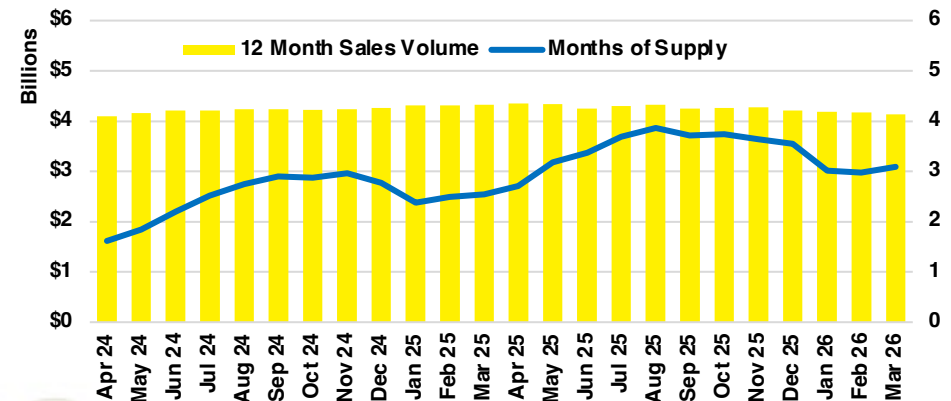

GWINNETT COUNTY SALES VOLUME VS SUPPLY