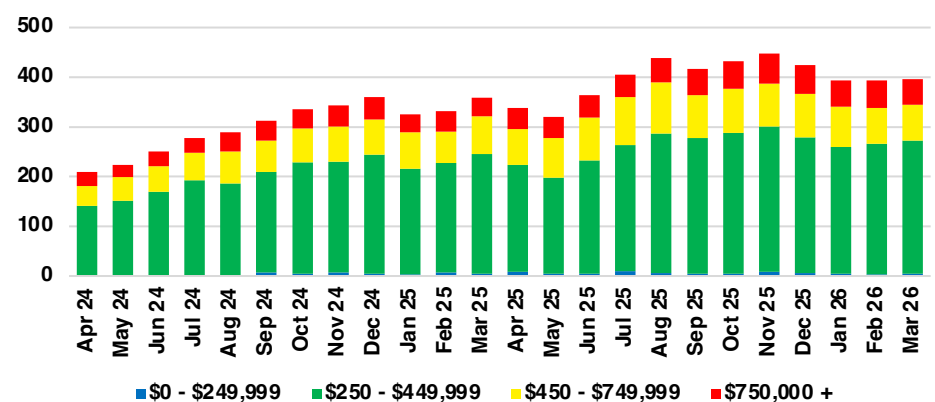

BANKS COUNTY INVENTORY BY PRICE POINT

BARROW COUNTY QUICK N' DICATORS

BARROW COUNTY SALES VOLUME VS SUPPLY

BARROW COUNTY INVENTORY MONTHS OF SUPPLY

BARROW COUNTY 12 MONTH AVERAGE SALES PRICE

BARROW COUNTY SALES BY PRICE POINT

BARROW COUNTY INVENTORY BY PRICE POINT

CHEROKEE COUNTY QUICK N'DICATORS

CHEROKEE COUNTY SALES VOLUME VS SUPPLY

CHEROKEE COUNTY INVENTORY MONTHS OF SUPPLY

CHEROKEE COUNTY 12 MONTH AVERAGE SALES PRICE

CHEROKEE COUNTY SALES BY PRICE POINT