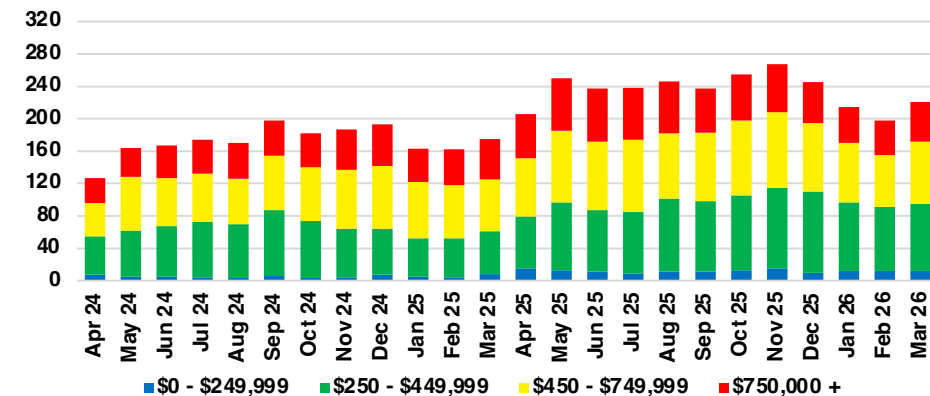

PICKENS COUNTY INVENTORY BY PRICE POINT