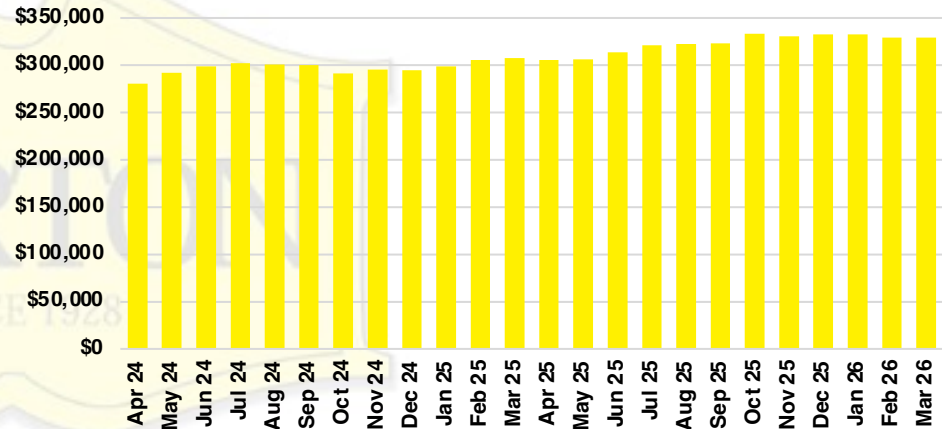

RABUN COUNTY SALES BY PRICE POINT

RABUN COUNTY INVENTORY BY PRICE POINT

STEPHENS COUNTY QUICK N'DICATORS

STEPHENS COUNTY SALES VOLUME VS SUPPLY

STEPHENS COUNTY INVENTORY MONTHS OF SUPPLY

STEPHENS COUNTY 12 MONTH AVERAGE SALES PRICE