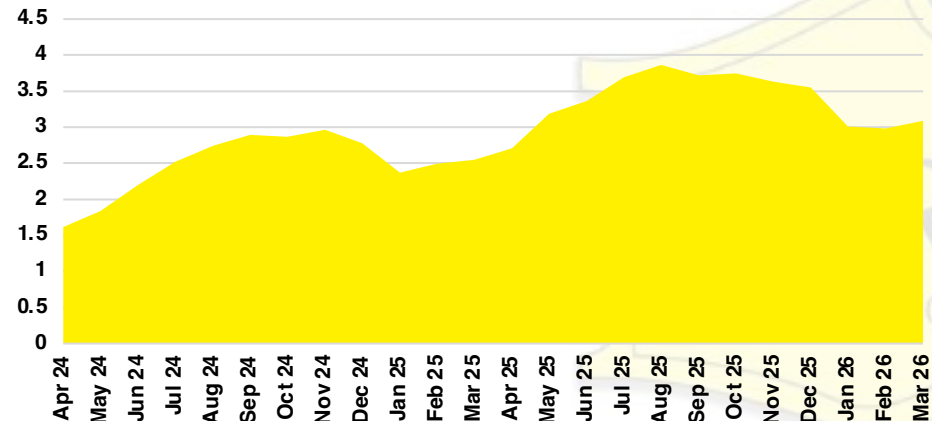

FRANKLIN COUNTY INVENTORY BY PRICE POINT

GWINNETT COUNTY QUICK N'DICATORS

GWINNETT COUNTY SALES VOLUME VS SUPPLY

GWINNETT COUNTY INVENTORY MONTHS OF SUPPLY

GWINNETT COUNTY 12 MONTH AVERAGE SALES PRICE

GWINNETT COUNTY SALES BY PRICE POINT