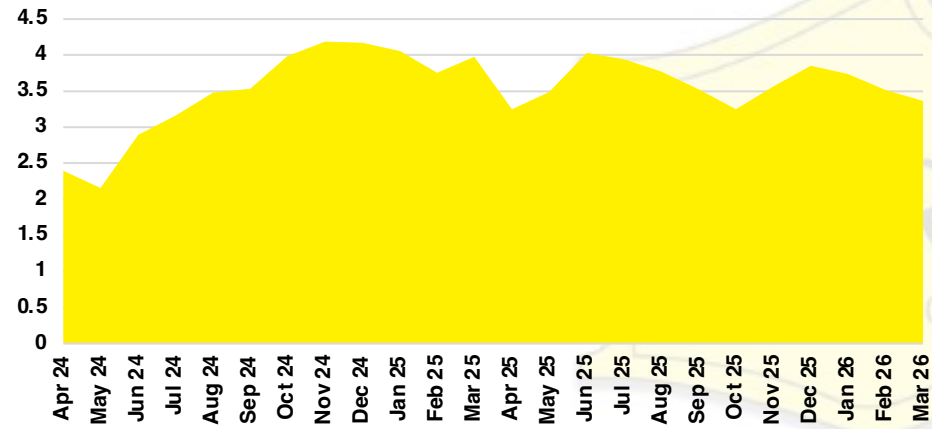

RABUN COUNTY SALES BY PRICE POINT

RABUN COUNTY INVENTORY BY PRICE POINT

STEPHENS COUNTY QUICK N'DICATORS

STEPHENS COUNTY SALES VOLUME VS SUPPLY

STEPHENS COUNTY INVENTORY MONTHS OF SUPPLY

STEPHENS COUNTY 12 MONTH AVERAGE SALES PRICE