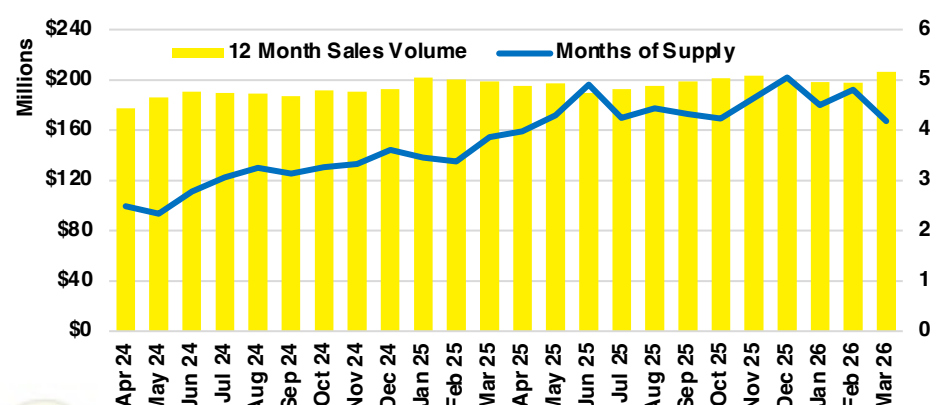

HABERSHAM COUNTY SALES VOLUME VS SUPPLY