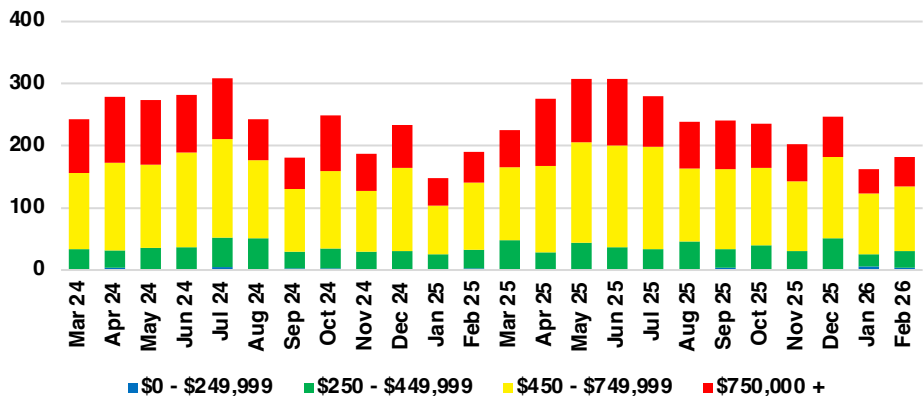

DAWSON COUNTY INVENTORY BY PRICE POINT

FORSYTH COUNTY QUICK N'DICATORS

FORSYTH COUNTY SALES VOLUME VS SUPPLY

FORSYTH COUNTY INVENTORY MONTHS OF SUPPLY

FORSYTH COUNTY 12 MONTH AVERAGE SALES PRICE

FORSYTH COUNTY SALES BY PRICE POINT