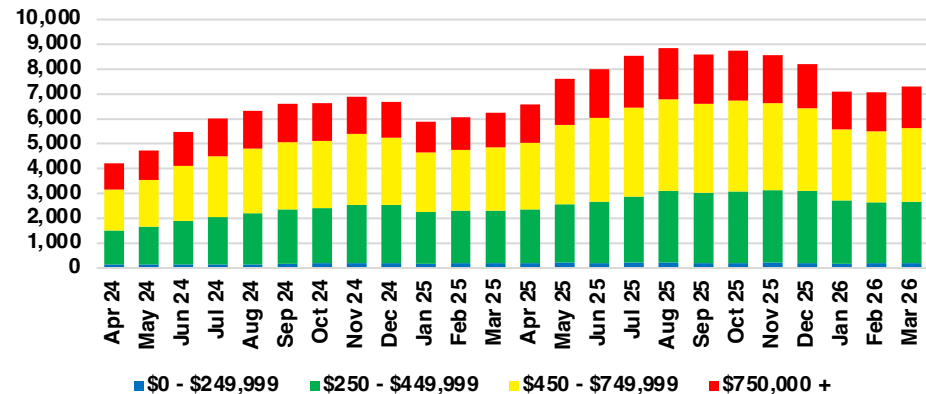

NORTH GEORGIA INVENTORY BY PRICE POINT