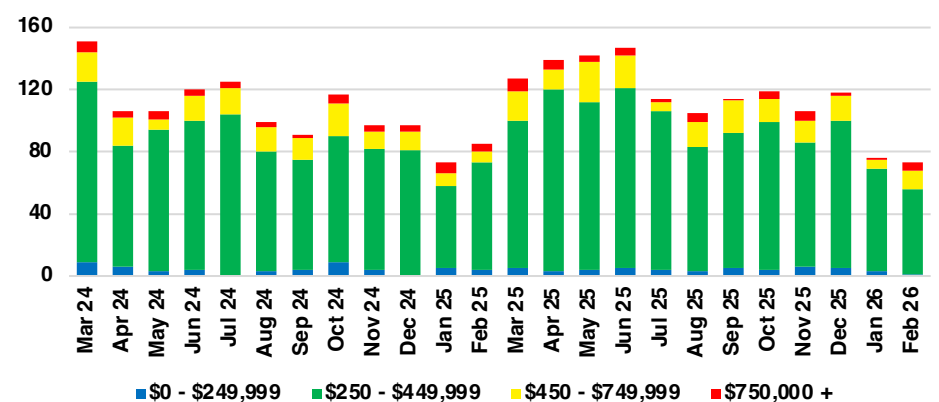

BANKS COUNTY INVENTORY BY PRICE POINT

BARROW COUNTY QUICK N' DICATORS

BARROW COUNTY SALES VOLUME VS SUPPLY

BARROW COUNTY INVENTORY MONTHS OF SUPPLY

BARROW COUNTY 12 MONTH AVERAGE SALES PRICE

BARROW COUNTY SALES BY PRICE POINT

BARROW COUNTY INVENTORY BY PRICE POINT

CHEROKEE COUNTY QUICK N'DICATORS

CHEROKEE COUNTY SALES VOLUME VS SUPPLY

CHEROKEE COUNTY INVENTORY MONTHS OF SUPPLY

CHEROKEE COUNTY 12 MONTH AVERAGE SALES PRICE

CHEROKEE COUNTY SALES BY PRICE POINT