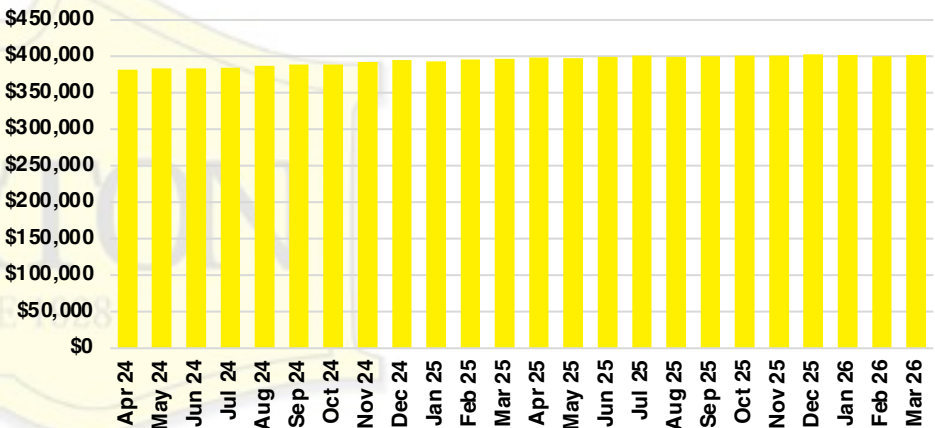

BANKS COUNTY INVENTORY BY PRICE POINT

BARROW COUNTY QUICK N' DICATORS

BARROW COUNTY SALES VOLUME VS SUPPLY

BARROW COUNTY INVENTORY MONTHS OF SUPPLY

BARROW COUNTY 12 MONTH AVERAGE SALES PRICE

BARROW COUNTY SALES BY PRICE POINT

BARROW COUNTY INVENTORY BY PRICE POINT

CHEROKEE COUNTY QUICK N'DICATORS

CHEROKEE COUNTY SALES VOLUME VS SUPPLY

CHEROKEE COUNTY INVENTORY MONTHS OF SUPPLY

CHEROKEE COUNTY 12 MONTH AVERAGE SALES PRICE

CHEROKEE COUNTY SALES BY PRICE POINT