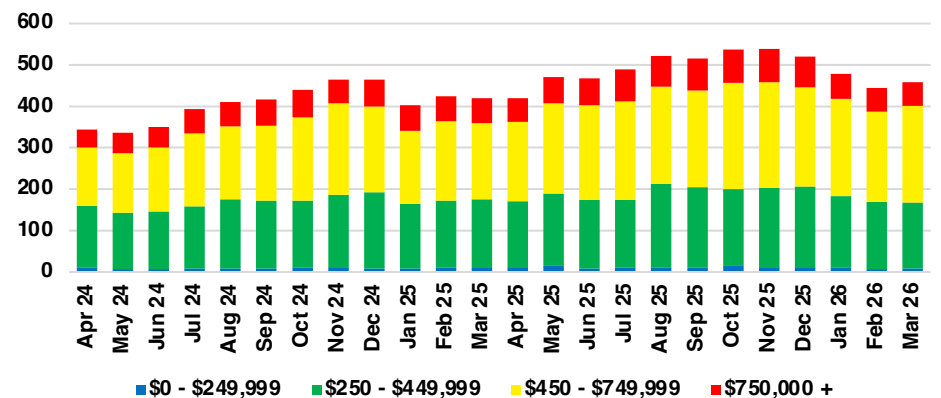

WALTON COUNTY INVENTORY BY PRICE POINT