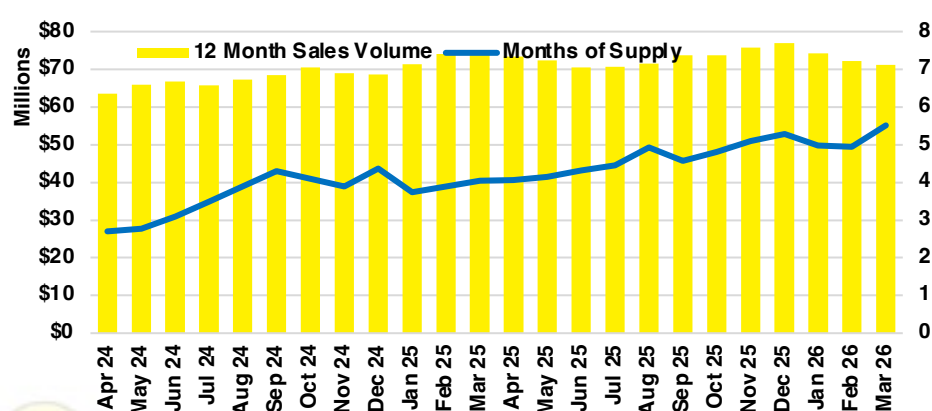

FRANKLIN COUNTY SALES VOLUME VS SUPPLY