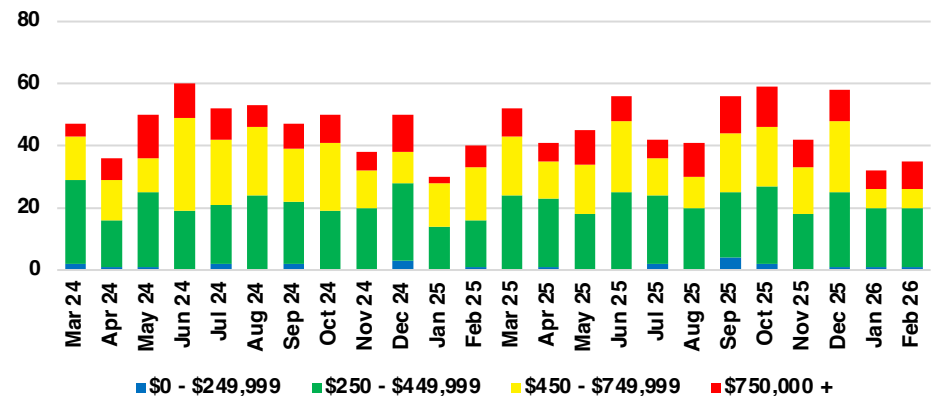

BARROW COUNTY INVENTORY BY PRICE POINT

CHEROKEE COUNTY QUICK N'DICATORS

CHEROKEE COUNTY SALES VOLUME VS SUPPLY

CHEROKEE COUNTY INVENTORY MONTHS OF SUPPLY

CHEROKEE COUNTY 12 MONTH AVERAGE SALES PRICE

CHEROKEE COUNTY SALES BY PRICE POINT

CHEROKEE COUNTY INVENTORY BY PRICE POINT

DAWSON COUNTY QUICK N'DICATORS

DAWSON COUNTY SALES VOLUME VS SUPPLY

DAWSON COUNTY INVENTORY MONTHS OF SUPPLY

DAWSON COUNTY 12 MONTH AVERAGE SALES PRICE

DAWSON COUNTY SALES BY PRICE POINT

DAWSON COUNTY INVENTORY BY PRICE POINT

FORSYTH COUNTY QUICK N'DICATORS

FORSYTH COUNTY SALES VOLUME VS SUPPLY

FORSYTH COUNTY INVENTORY MONTHS OF SUPPLY

FORSYTH COUNTY 12 MONTH AVERAGE SALES PRICE

FORSYTH COUNTY SALES BY PRICE POINT