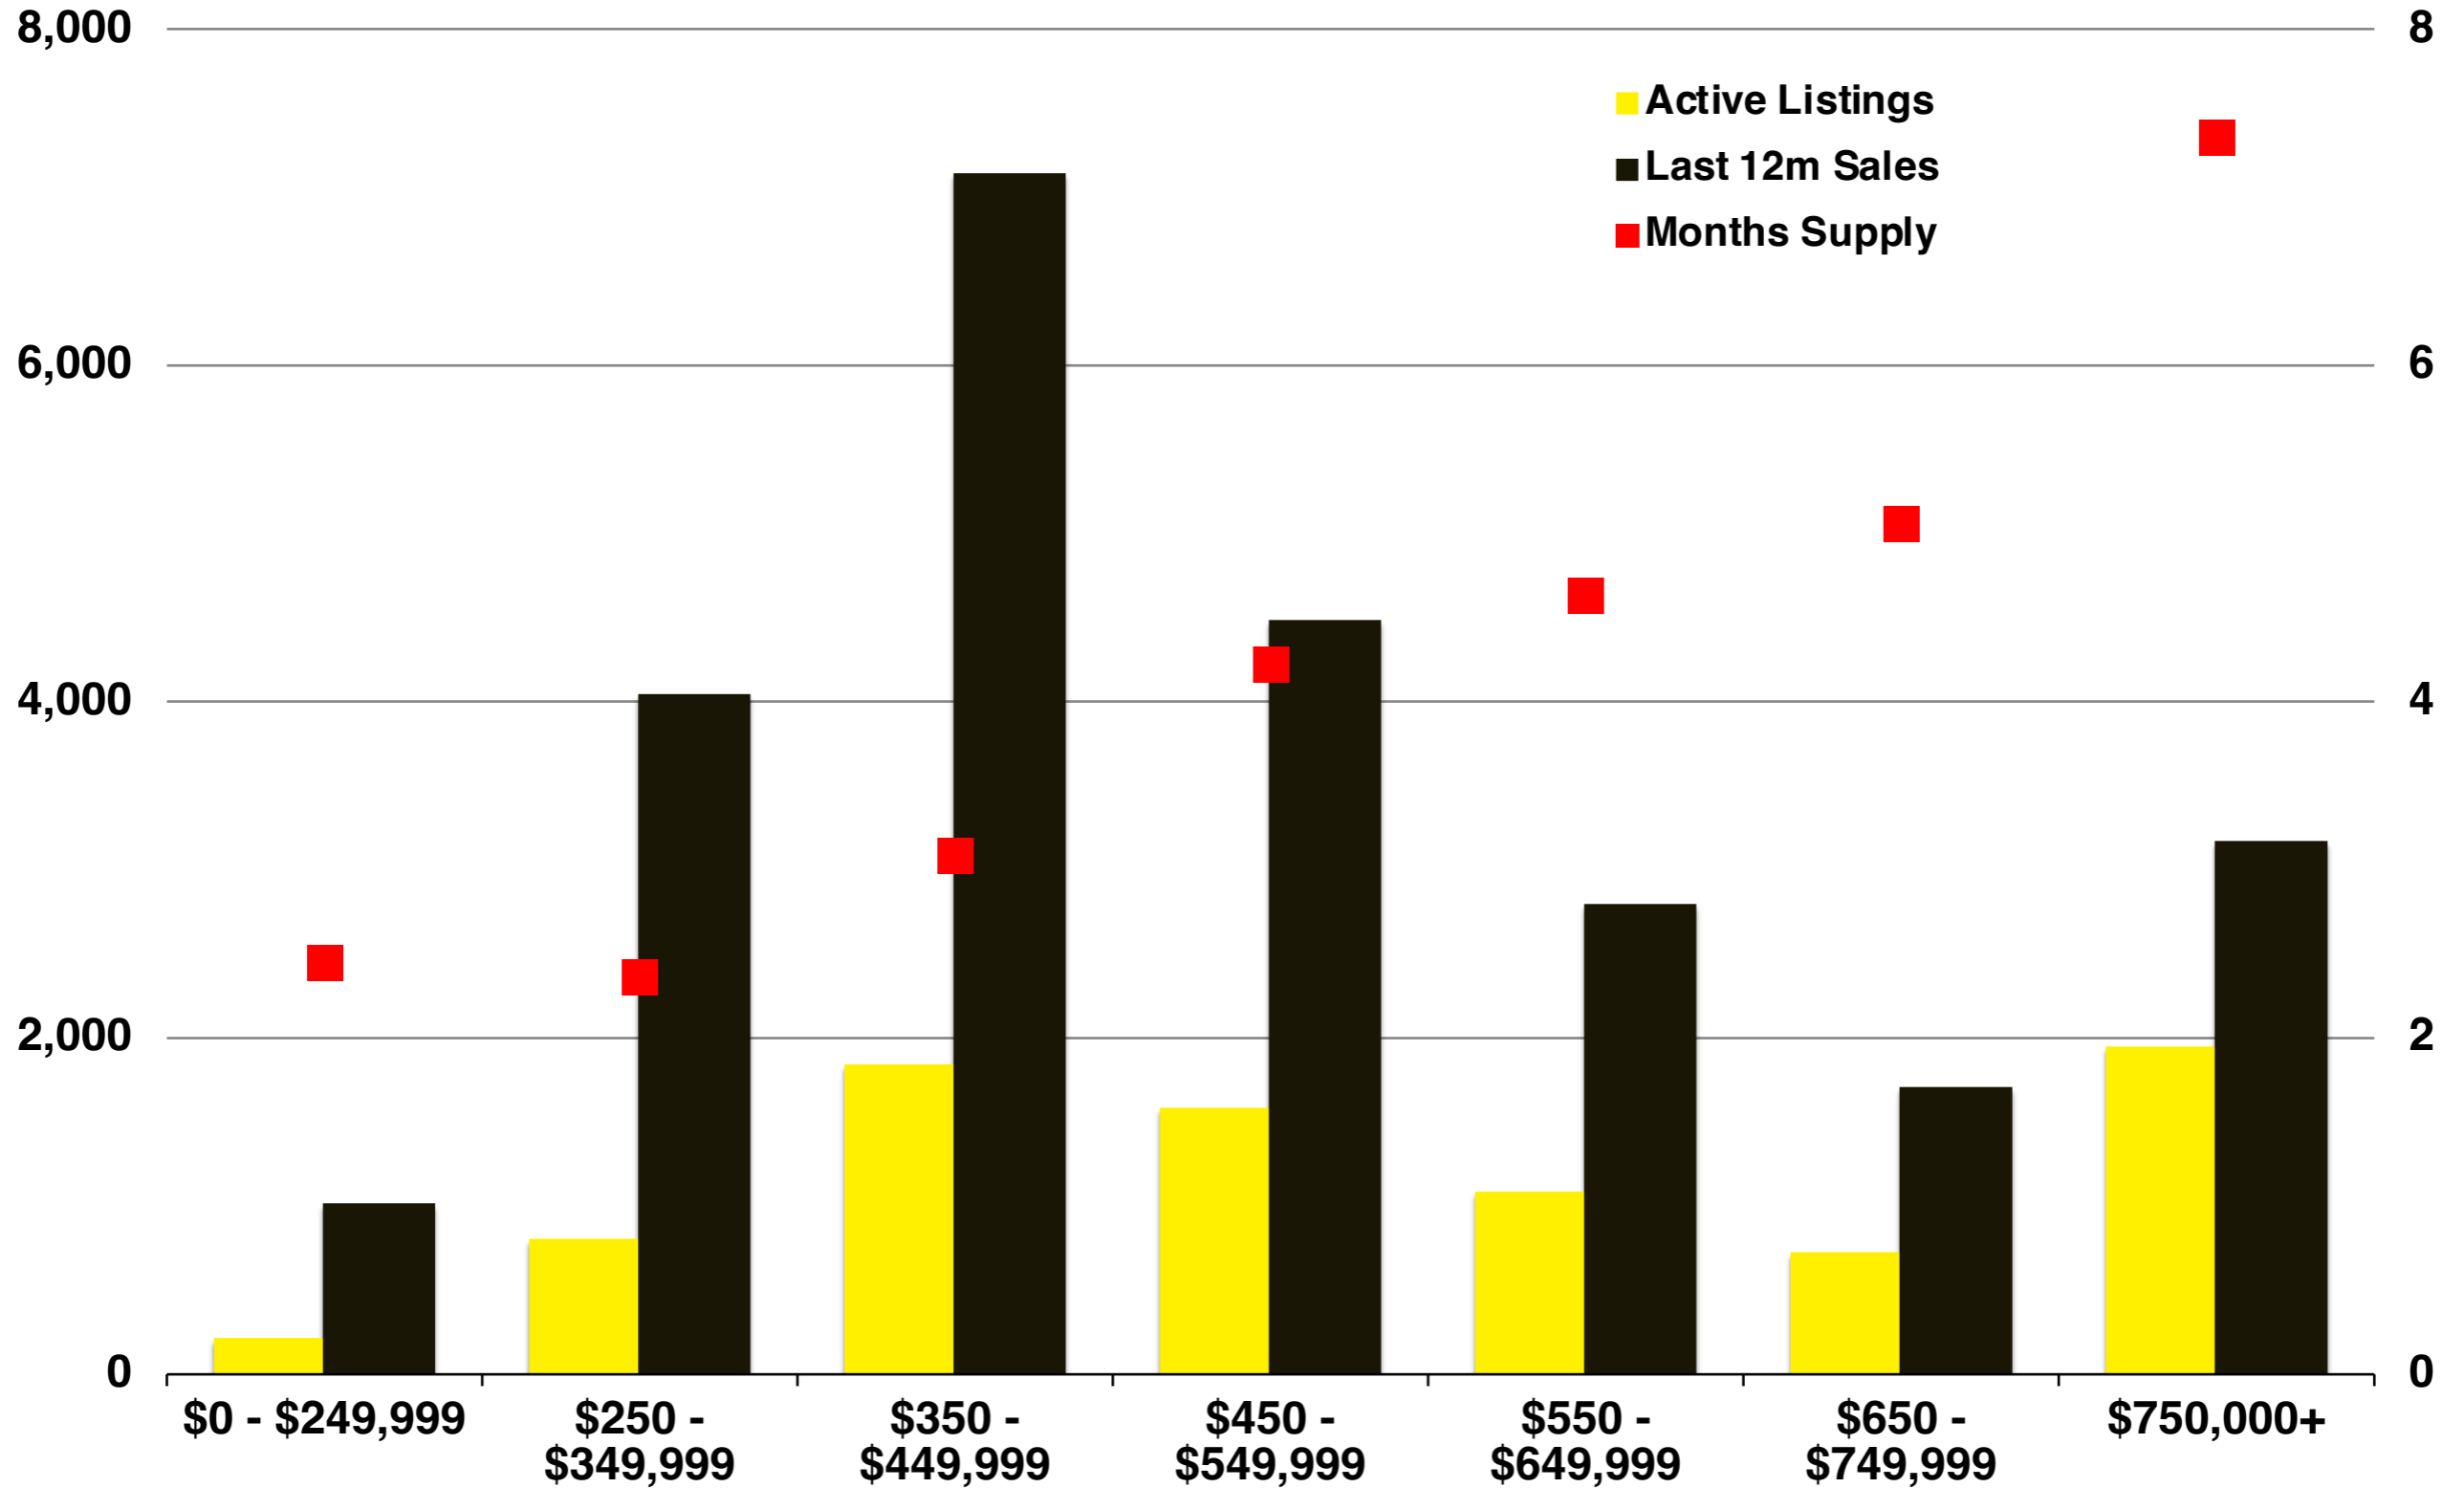

N INDICATORS

April 2026

NORTH GEORGIA

April 2026

Banks County - April 2026

Barrow County - April 2026

Cherokee County - April 2026

Dawson County - April 2026

Forsyth County - April 2026

Franklin County - April 2026

Gwinnett County - April 2026

Habersham County - April 2026

Hall County - April 2026

Jackson County - April 2026

Lumpkin County - April 2026

Pickens County - April 2026

Rabun County - April 2026

Stephens County - April 2026

Walton County - April 2026

White County - April 2026