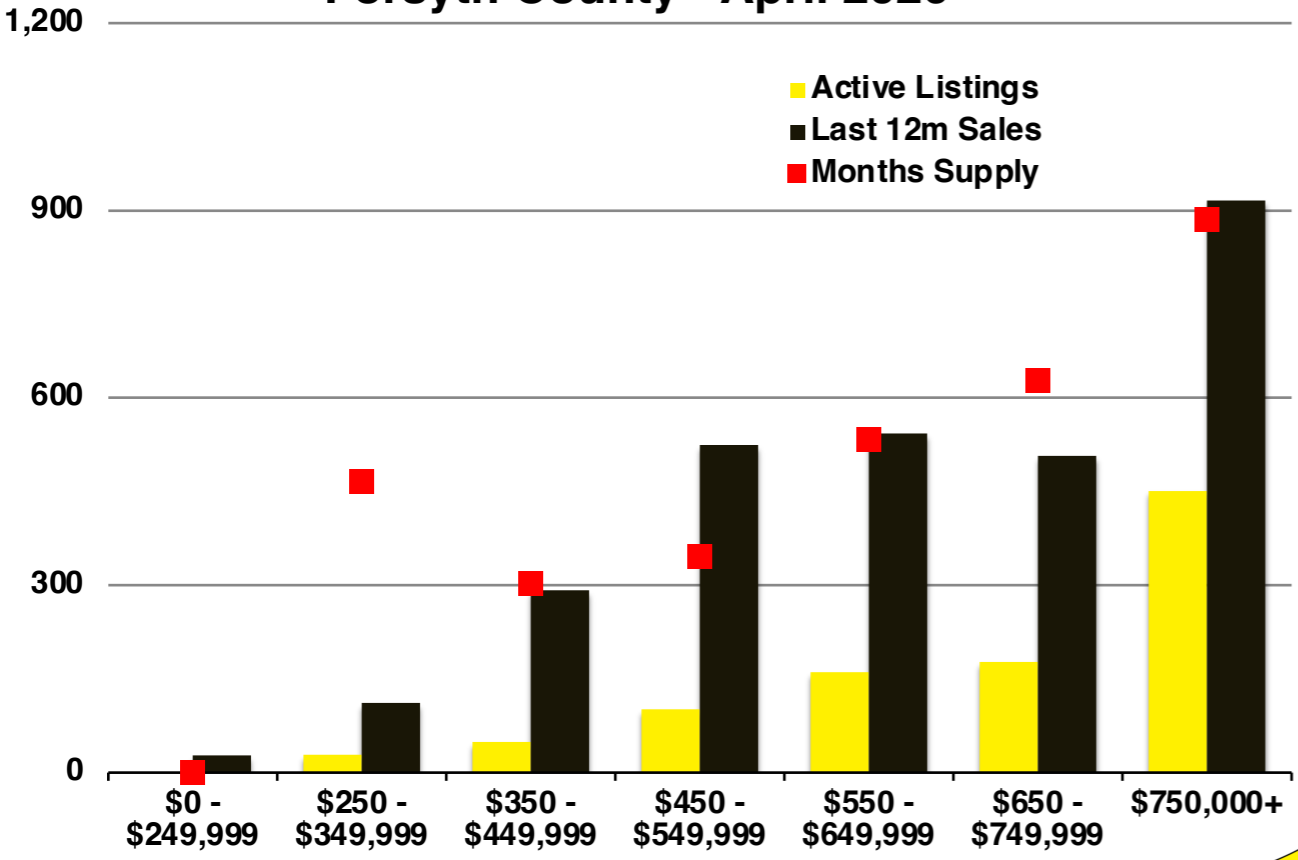

N INDICATORS

April 2026

NORTH GEORGIA

April 2026

Banks County - April 2026

Barrow County - April 2026

Cherokee County - April 2026

Dawson County - April 2026

Forsyth County - April 2026

Franklin County - April 2026

Gwinnett County - April 2026

Habersham County - April 2026

Hall County - April 2026

Jackson County - April 2026

Lumpkin County - April 2026

Pickens County - April 2026

Rabun County - April 2026

Stephens County - April 2026

Walton County - April 2026

White County - April 2026