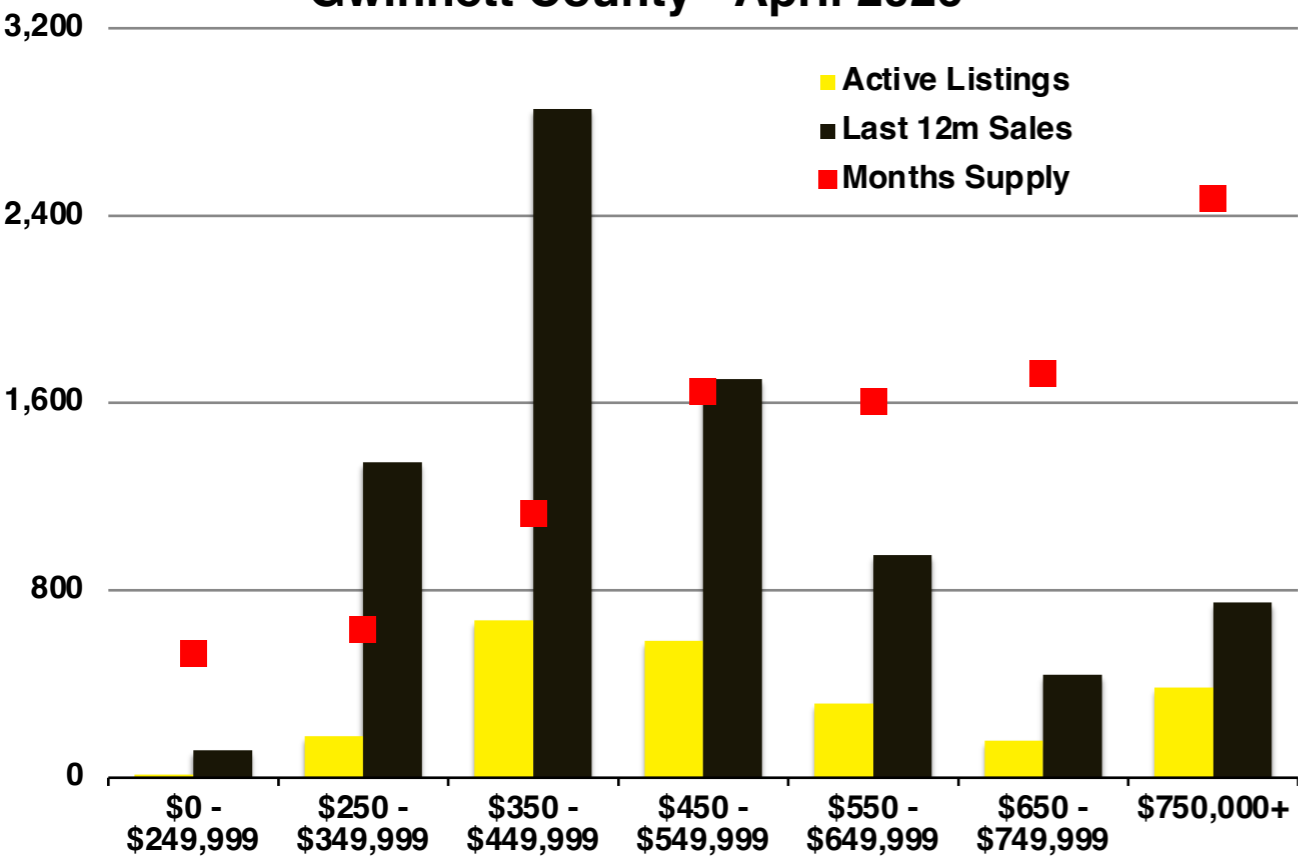

N INDICATORS

April 2026

NORTH GEORGIA

April 2026

Banks County - April 2026

Barrow County - April 2026

Cherokee County - April 2026

Dawson County - April 2026

Forsyth County - April 2026

Franklin County - April 2026

Gwinnett County - April 2026

Habersham County - April 2026

Hall County - April 2026

Jackson County - April 2026

Lumpkin County - April 2026

Pickens County - April 2026

Rabun County - April 2026

Stephens County - April 2026

Walton County - April 2026

White County - April 2026