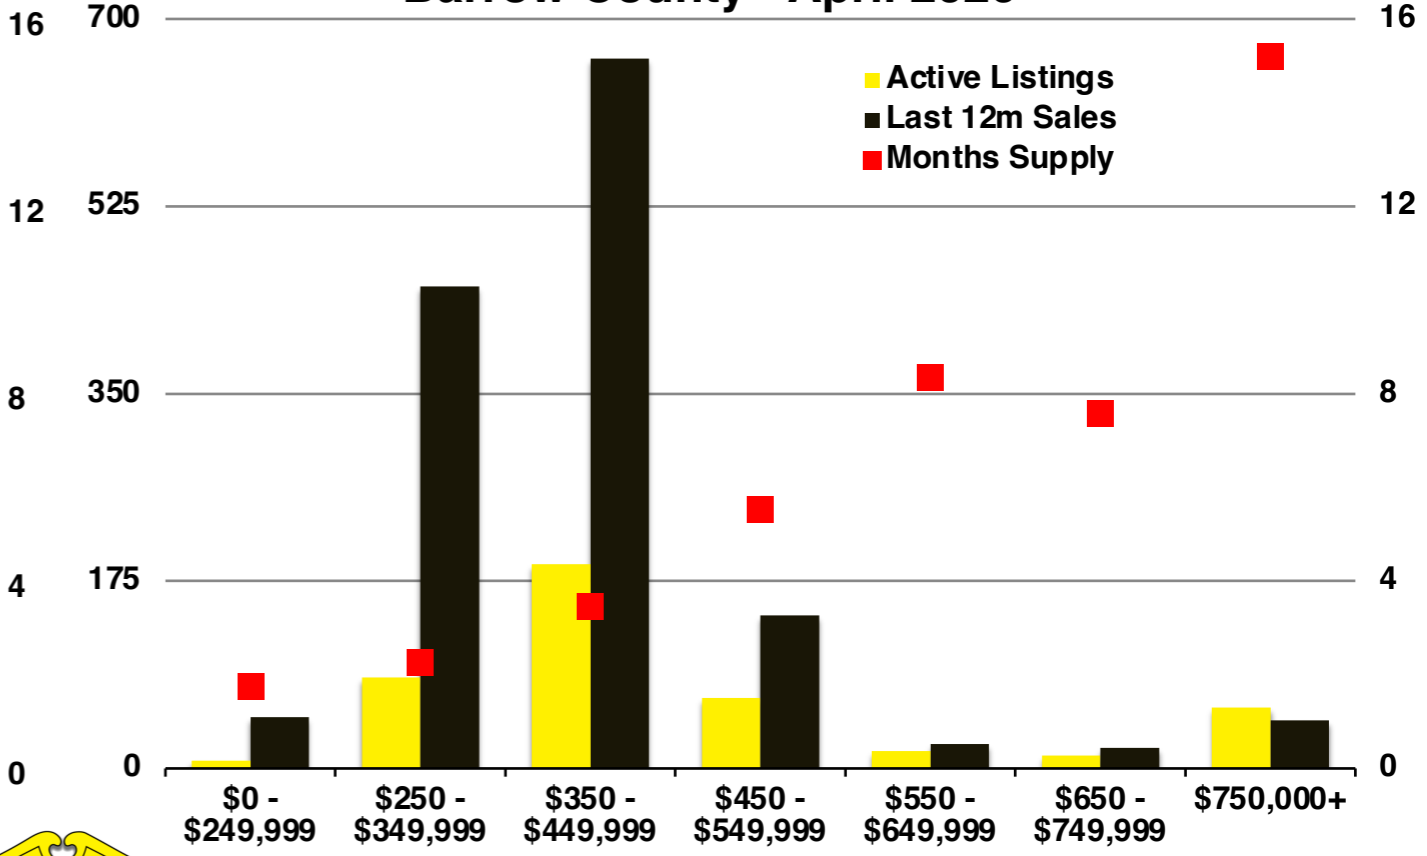

N INDICATORS

April 2026

NORTH GEORGIA

April 2026

Banks County - April 2026

Barrow County - April 2026

Cherokee County - April 2026

Dawson County - April 2026

Forsyth County - April 2026

Franklin County - April 2026

Gwinnett County - April 2026

Habersham County - April 2026

Hall County - April 2026

Jackson County - April 2026

Lumpkin County - April 2026

Pickens County - April 2026

Rabun County - April 2026

Stephens County - April 2026

Walton County - April 2026

White County - April 2026