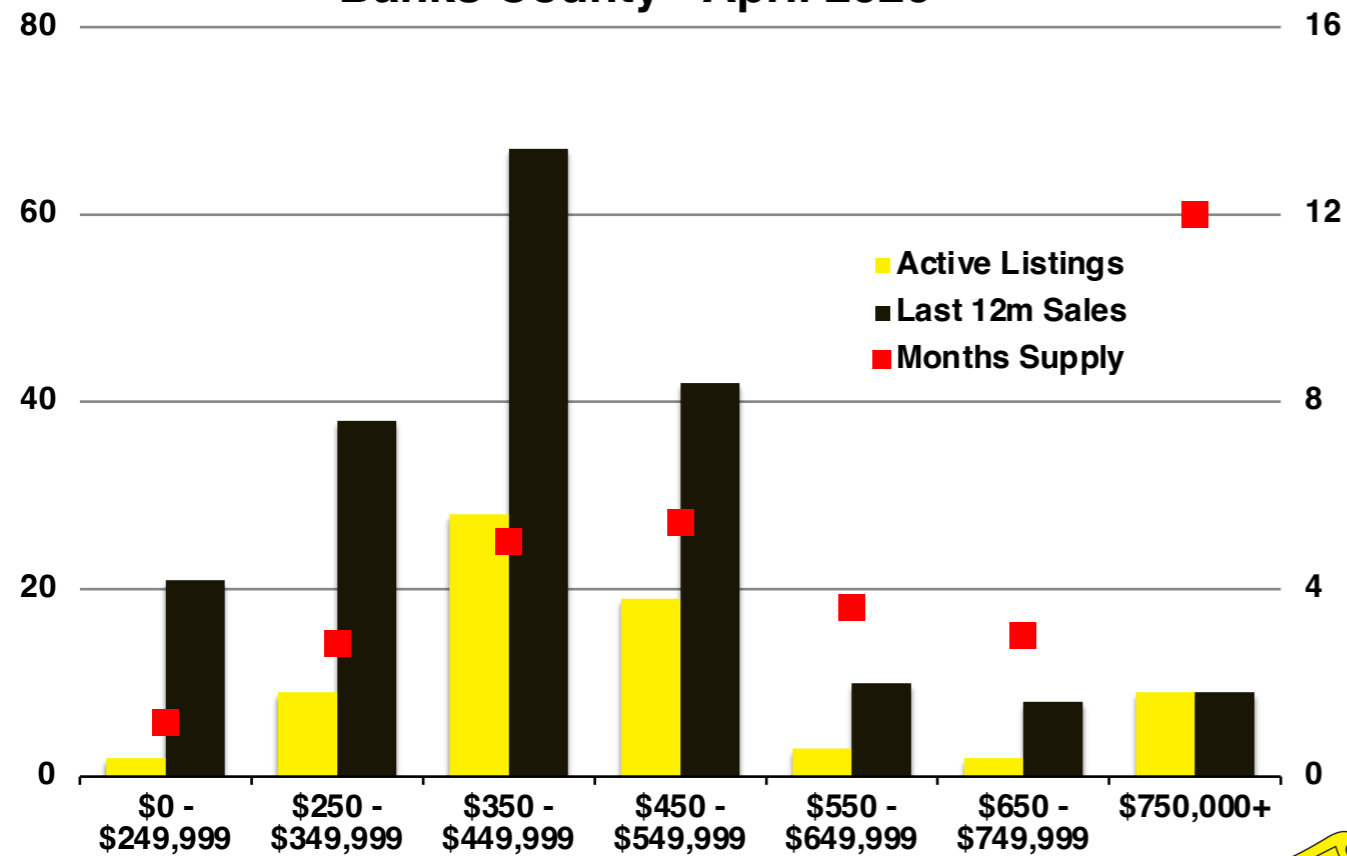

N INDICATORS

April 2026

NORTH GEORGIA

April 2026

Banks County - April 2026

Barrow County - April 2026

Cherokee County - April 2026

Dawson County - April 2026

Forsyth County - April 2026

Franklin County - April 2026

Gwinnett County - April 2026

Habersham County - April 2026

Hall County - April 2026

Jackson County - April 2026

Lumpkin County - April 2026

Pickens County - April 2026

Rabun County - April 2026

Stephens County - April 2026

Walton County - April 2026

White County - April 2026