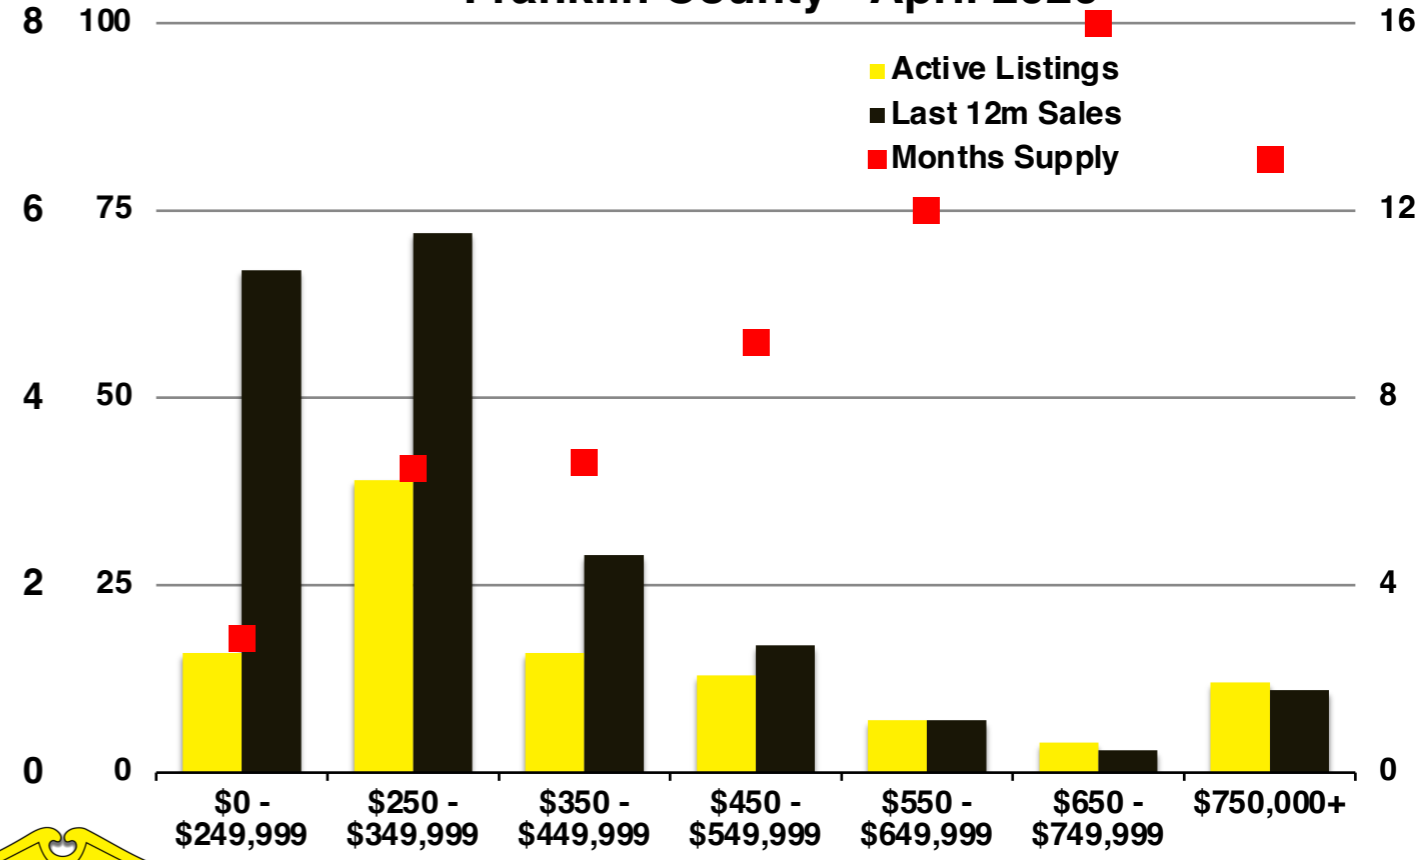

N INDICATORS

April 2026

NORTH GEORGIA

April 2026

Banks County - April 2026

Barrow County - April 2026

Cherokee County - April 2026

Dawson County - April 2026

Forsyth County - April 2026

Franklin County - April 2026

Gwinnett County - April 2026

Habersham County - April 2026

Hall County - April 2026

Jackson County - April 2026

Lumpkin County - April 2026

Pickens County - April 2026

Rabun County - April 2026

Stephens County - April 2026

Walton County - April 2026

White County - April 2026