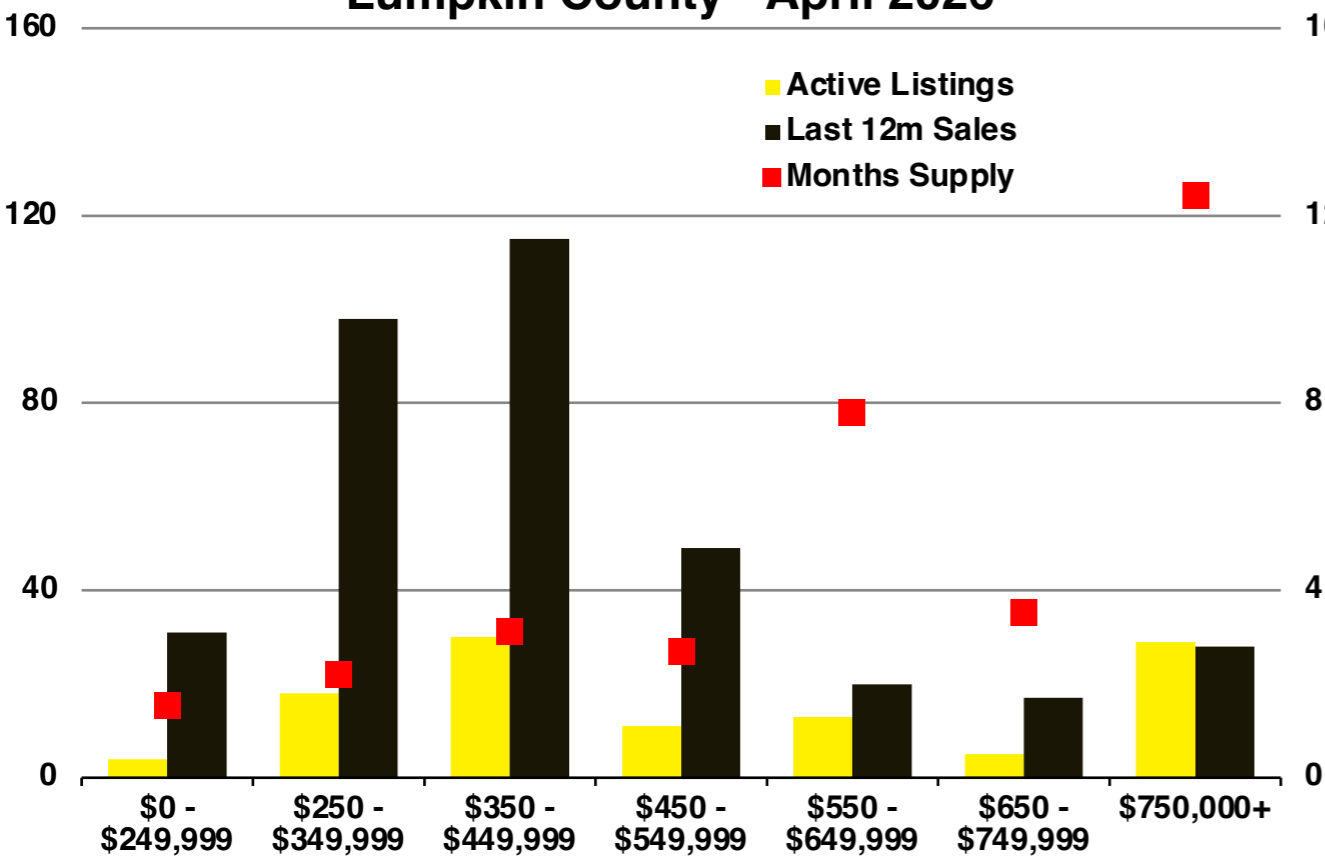

N INDICATORS

April 2026

NORTH GEORGIA

April 2026

Banks County - April 2026

Barrow County - April 2026

Cherokee County - April 2026

Dawson County - April 2026

Forsyth County - April 2026

Franklin County - April 2026

Gwinnett County - April 2026

Habersham County - April 2026

Hall County - April 2026

Jackson County - April 2026

Lumpkin County - April 2026

Pickens County - April 2026

Rabun County - April 2026

Stephens County - April 2026

Walton County - April 2026

White County - April 2026