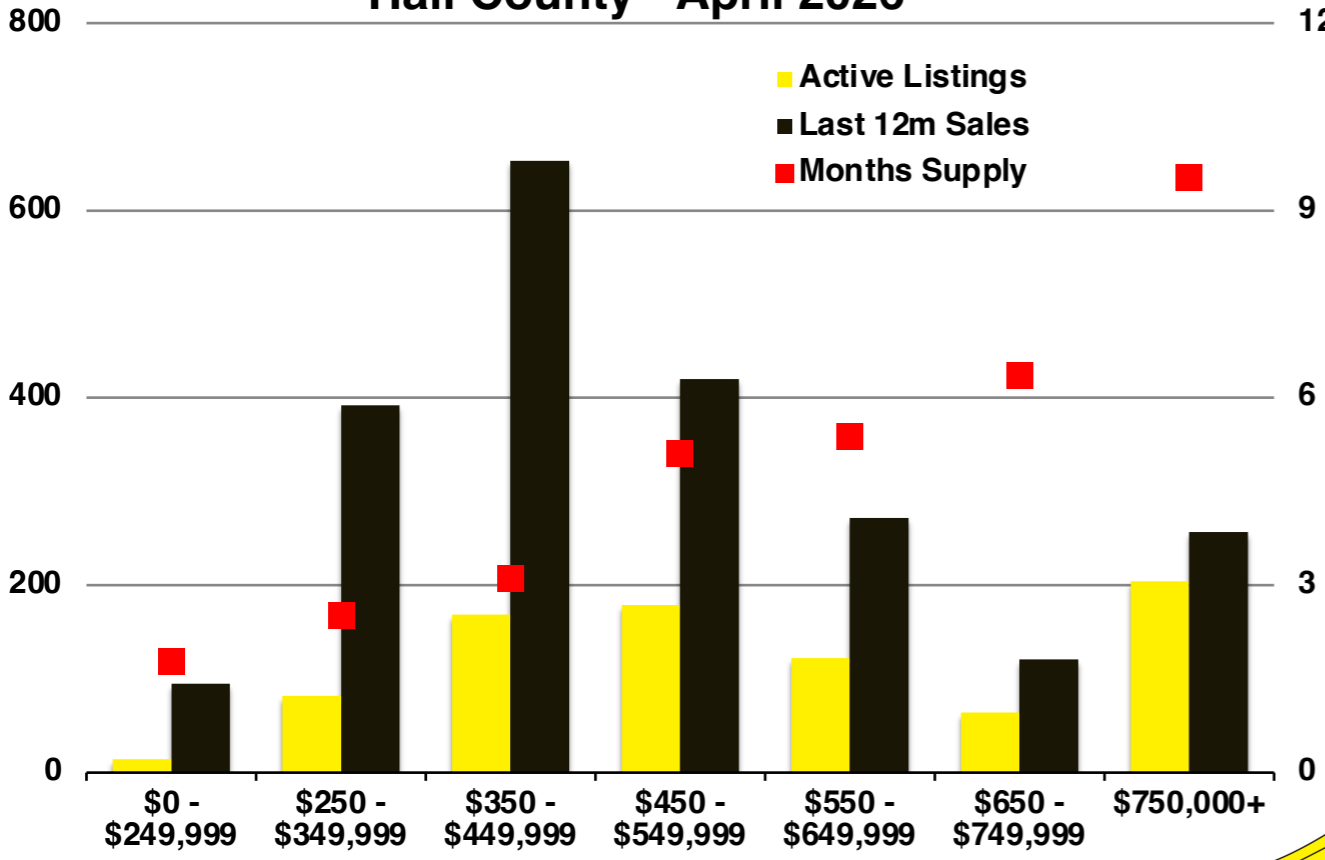

N INDICATORS

April 2026

NORTH GEORGIA

April 2026

Banks County - April 2026

Barrow County - April 2026

Cherokee County - April 2026

Dawson County - April 2026

Forsyth County - April 2026

Franklin County - April 2026

Gwinnett County - April 2026

Habersham County - April 2026

Hall County - April 2026

Jackson County - April 2026

Lumpkin County - April 2026

Pickens County - April 2026

Rabun County - April 2026

Stephens County - April 2026

Walton County - April 2026

White County - April 2026