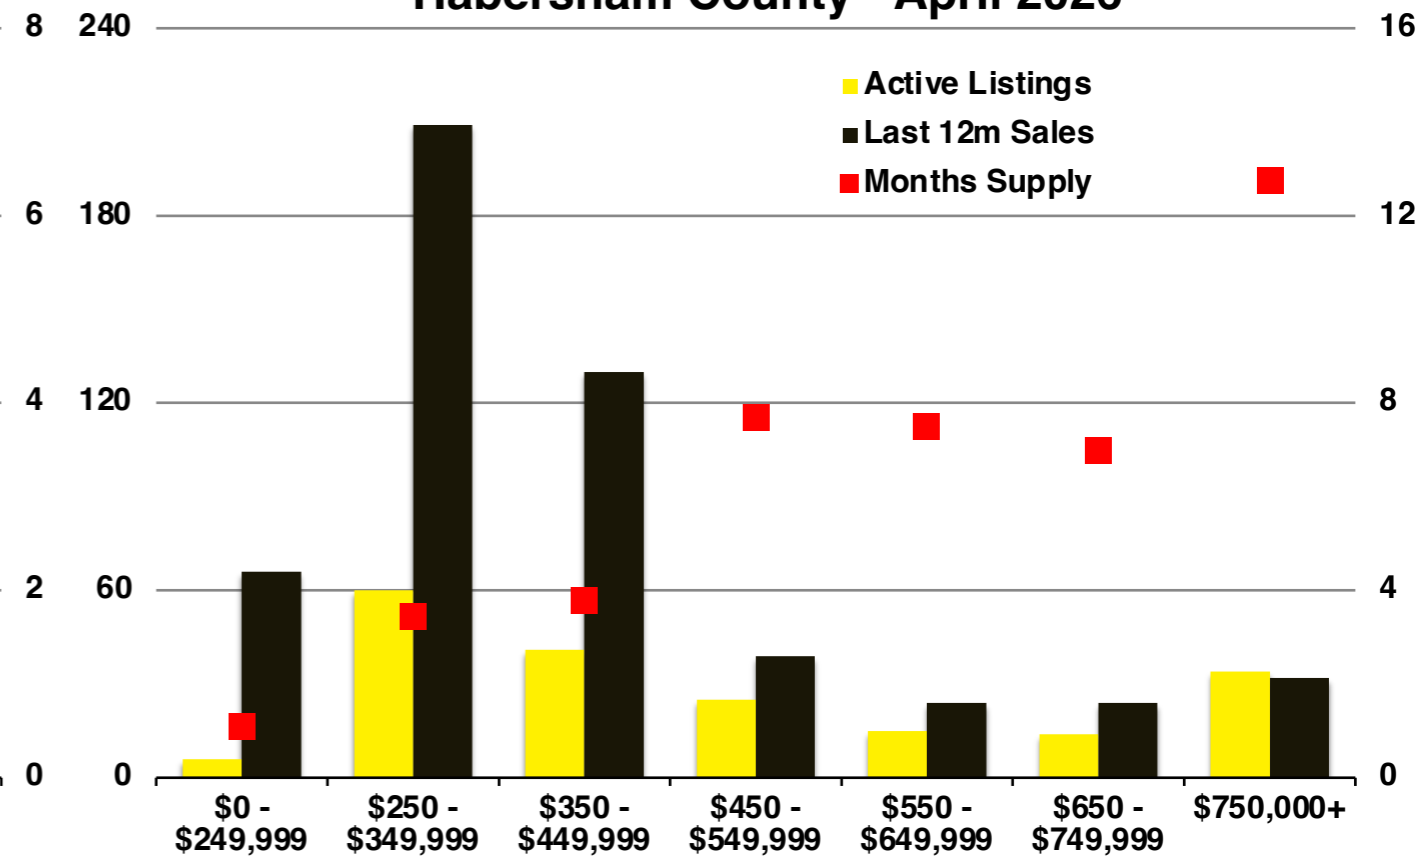

N INDICATORS

April 2026

NORTH GEORGIA

April 2026

Banks County - April 2026

Barrow County - April 2026

Cherokee County - April 2026

Dawson County - April 2026

Forsyth County - April 2026

Franklin County - April 2026

Gwinnett County - April 2026

Habersham County - April 2026

Hall County - April 2026

Jackson County - April 2026

Lumpkin County - April 2026

Pickens County - April 2026

Rabun County - April 2026

Stephens County - April 2026

Walton County - April 2026

White County - April 2026