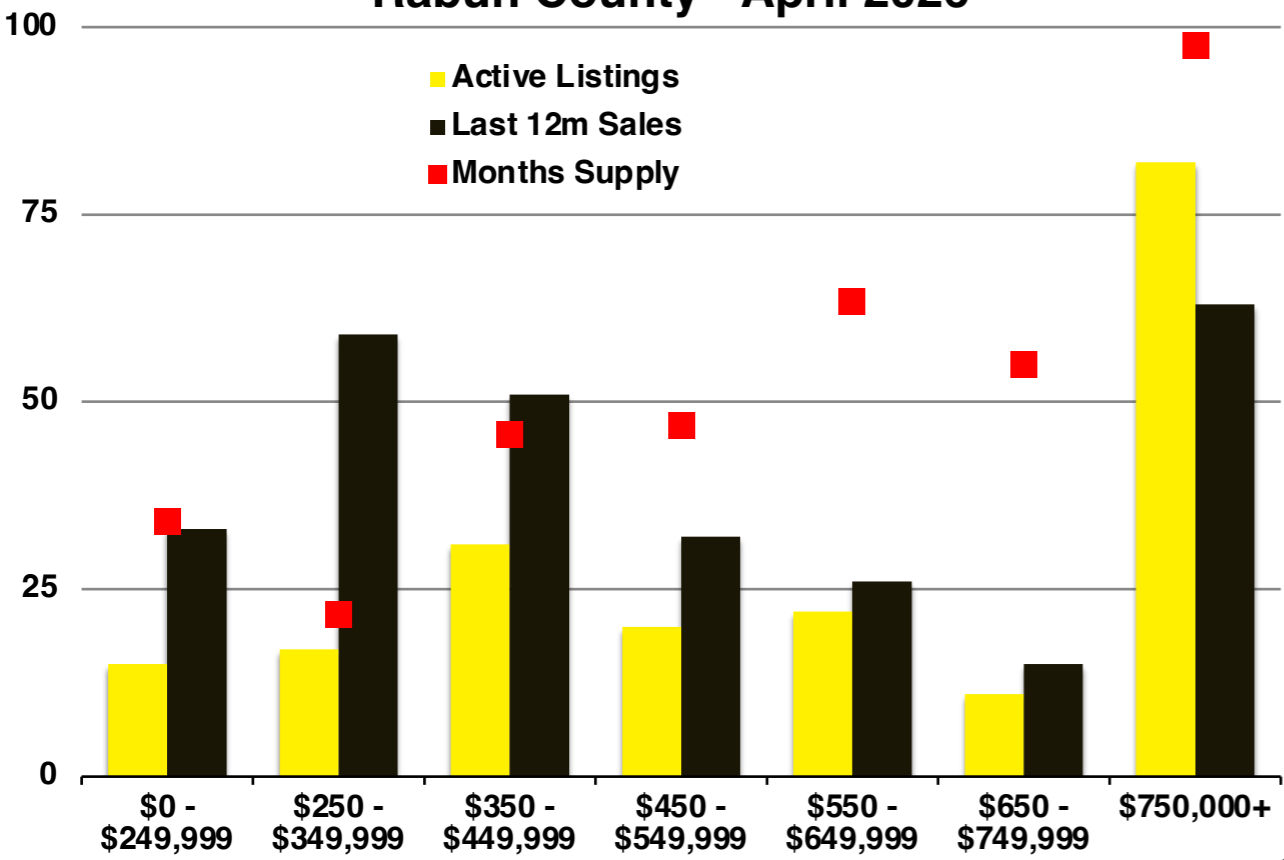

N INDICATORS

April 2026

NORTH GEORGIA

April 2026

Banks County - April 2026

Barrow County - April 2026

Cherokee County - April 2026

Dawson County - April 2026

Forsyth County - April 2026

Franklin County - April 2026

Gwinnett County - April 2026

Habersham County - April 2026

Hall County - April 2026

Jackson County - April 2026

Lumpkin County - April 2026

Pickens County - April 2026

Rabun County - April 2026

Stephens County - April 2026

Walton County - April 2026

White County - April 2026