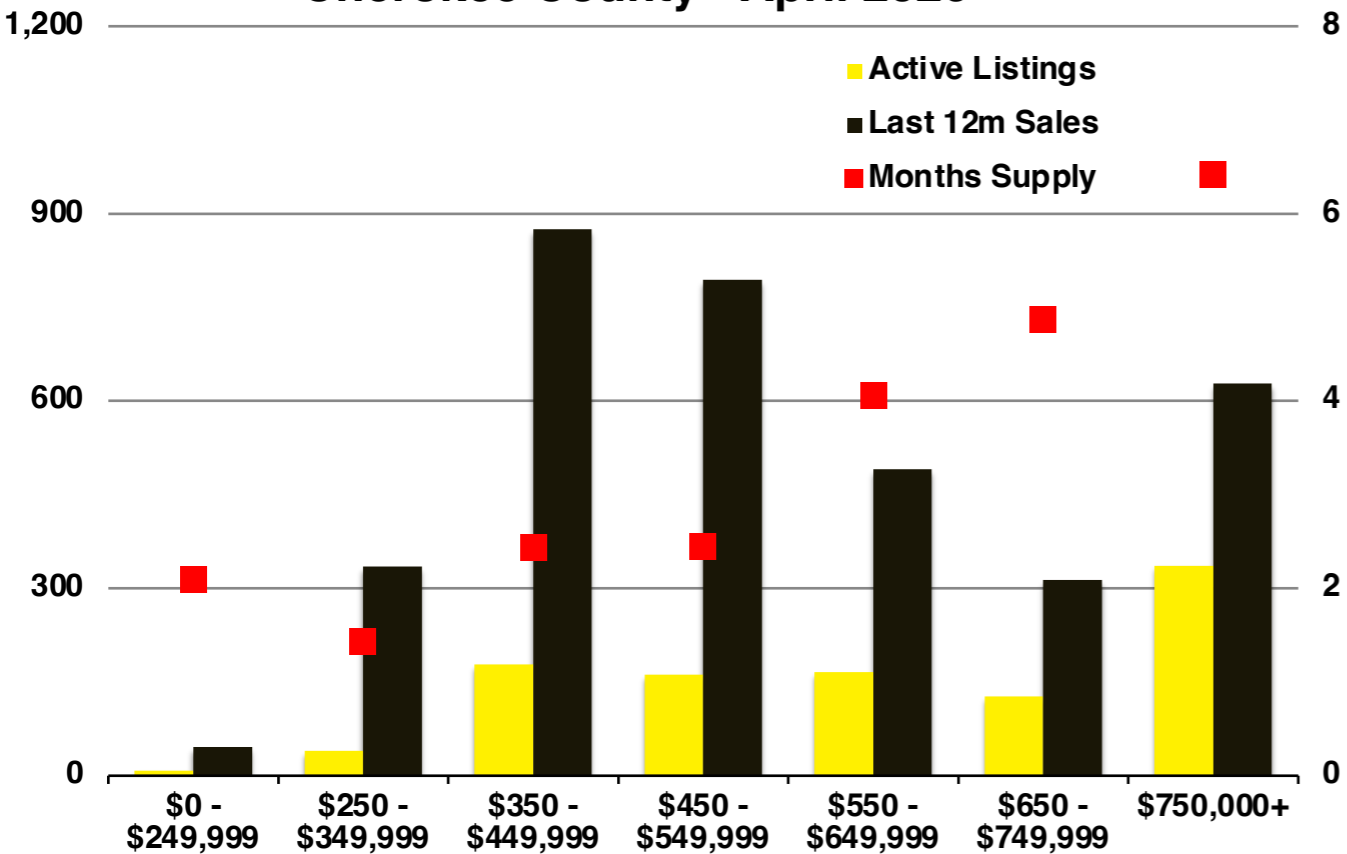

N INDICATORS

April 2026

NORTH GEORGIA

April 2026

Banks County - April 2026

Barrow County - April 2026

Cherokee County - April 2026

Dawson County - April 2026

Forsyth County - April 2026

Franklin County - April 2026

Gwinnett County - April 2026

Habersham County - April 2026

Hall County - April 2026

Jackson County - April 2026

Lumpkin County - April 2026

Pickens County - April 2026

Rabun County - April 2026

Stephens County - April 2026

Walton County - April 2026

White County - April 2026