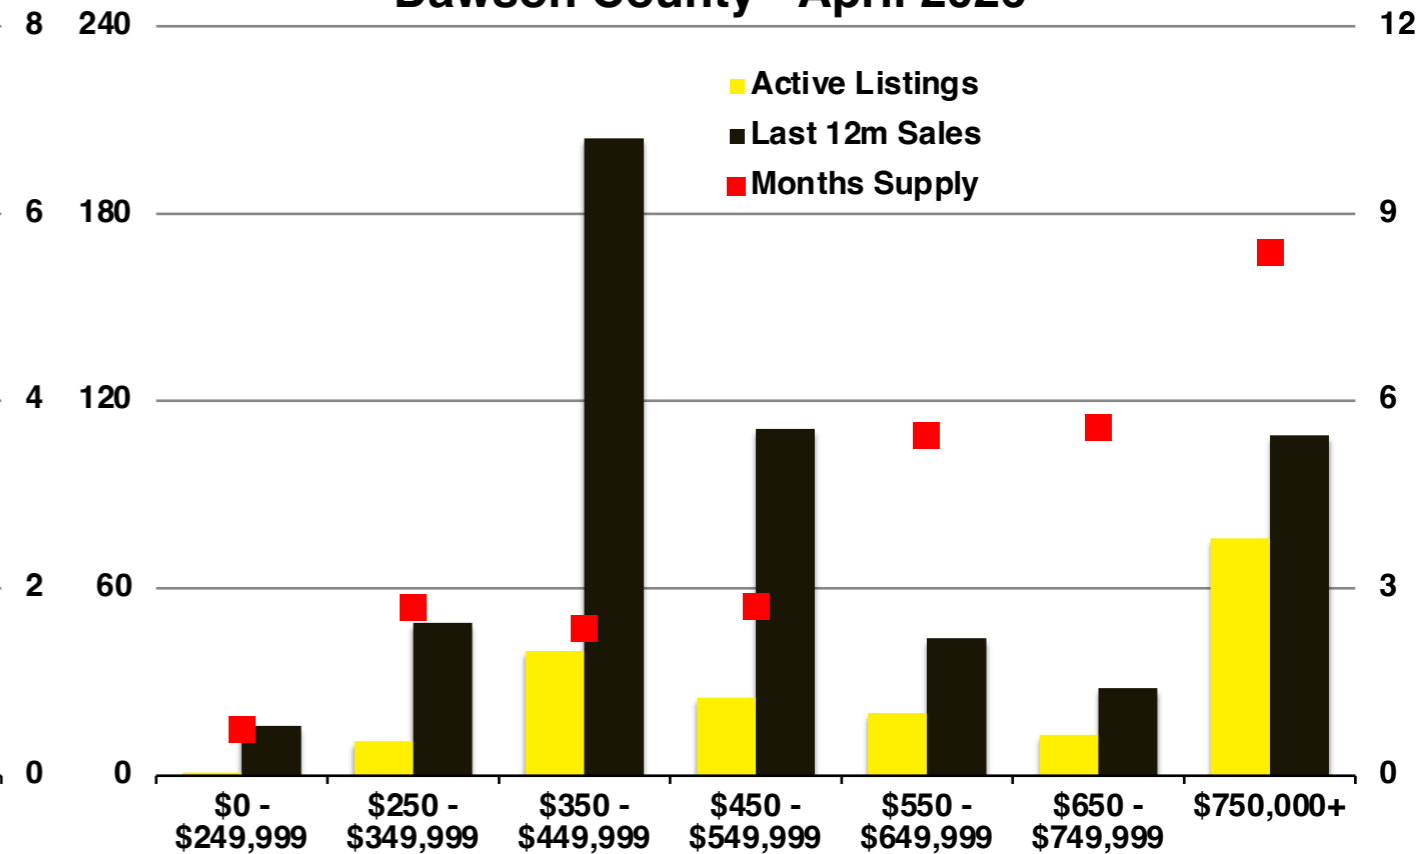

N INDICATORS

April 2026

NORTH GEORGIA

April 2026

Banks County - April 2026

Barrow County - April 2026

Cherokee County - April 2026

Dawson County - April 2026

Forsyth County - April 2026

Franklin County - April 2026

Gwinnett County - April 2026

Habersham County - April 2026

Hall County - April 2026

Jackson County - April 2026

Lumpkin County - April 2026

Pickens County - April 2026

Rabun County - April 2026

Stephens County - April 2026

Walton County - April 2026

White County - April 2026