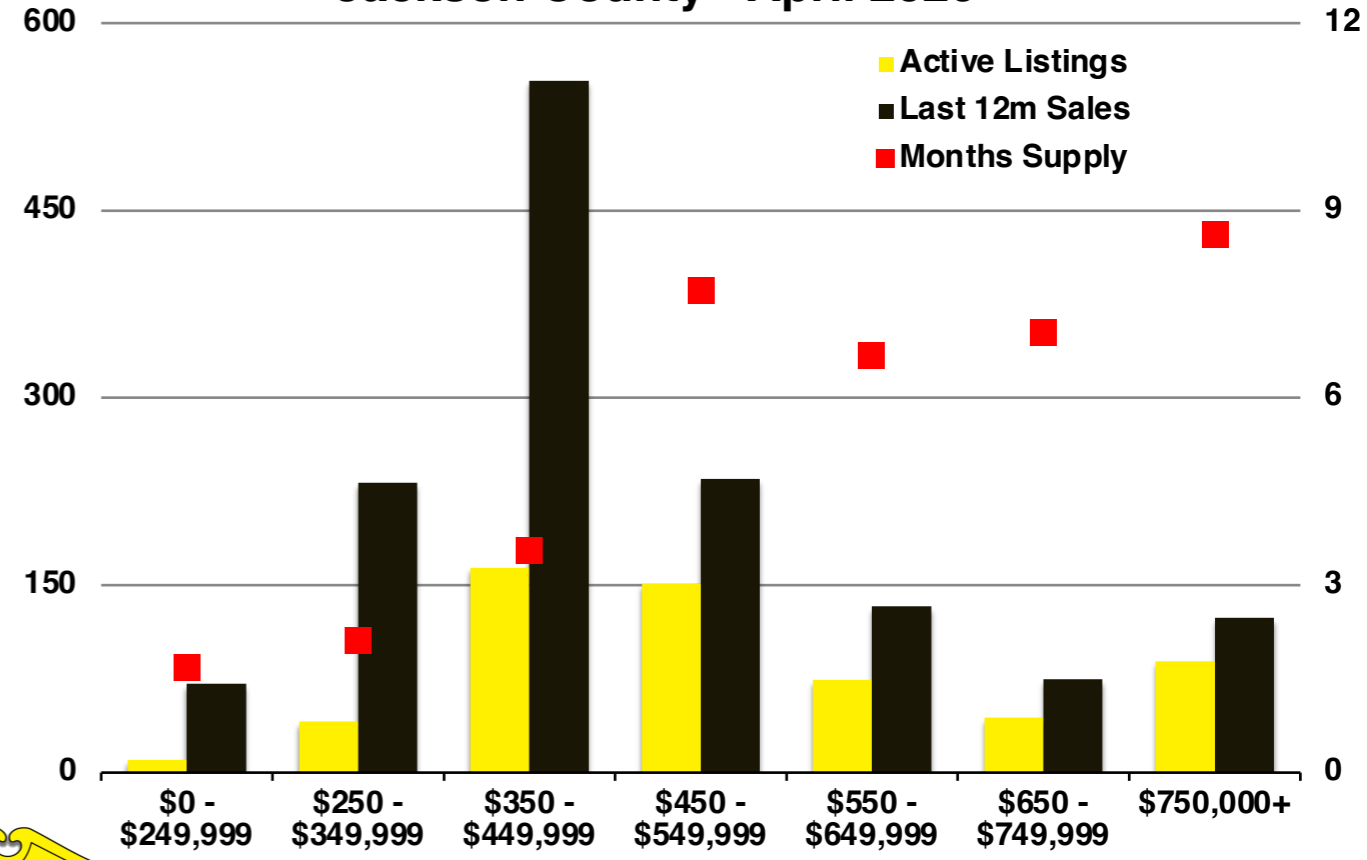

N INDICATORS

April 2026

NORTH GEORGIA

April 2026

Banks County - April 2026

Barrow County - April 2026

Cherokee County - April 2026

Dawson County - April 2026

Forsyth County - April 2026

Franklin County - April 2026

Gwinnett County - April 2026

Habersham County - April 2026

Hall County - April 2026

Jackson County - April 2026

Lumpkin County - April 2026

Pickens County - April 2026

Rabun County - April 2026

Stephens County - April 2026

Walton County - April 2026

White County - April 2026