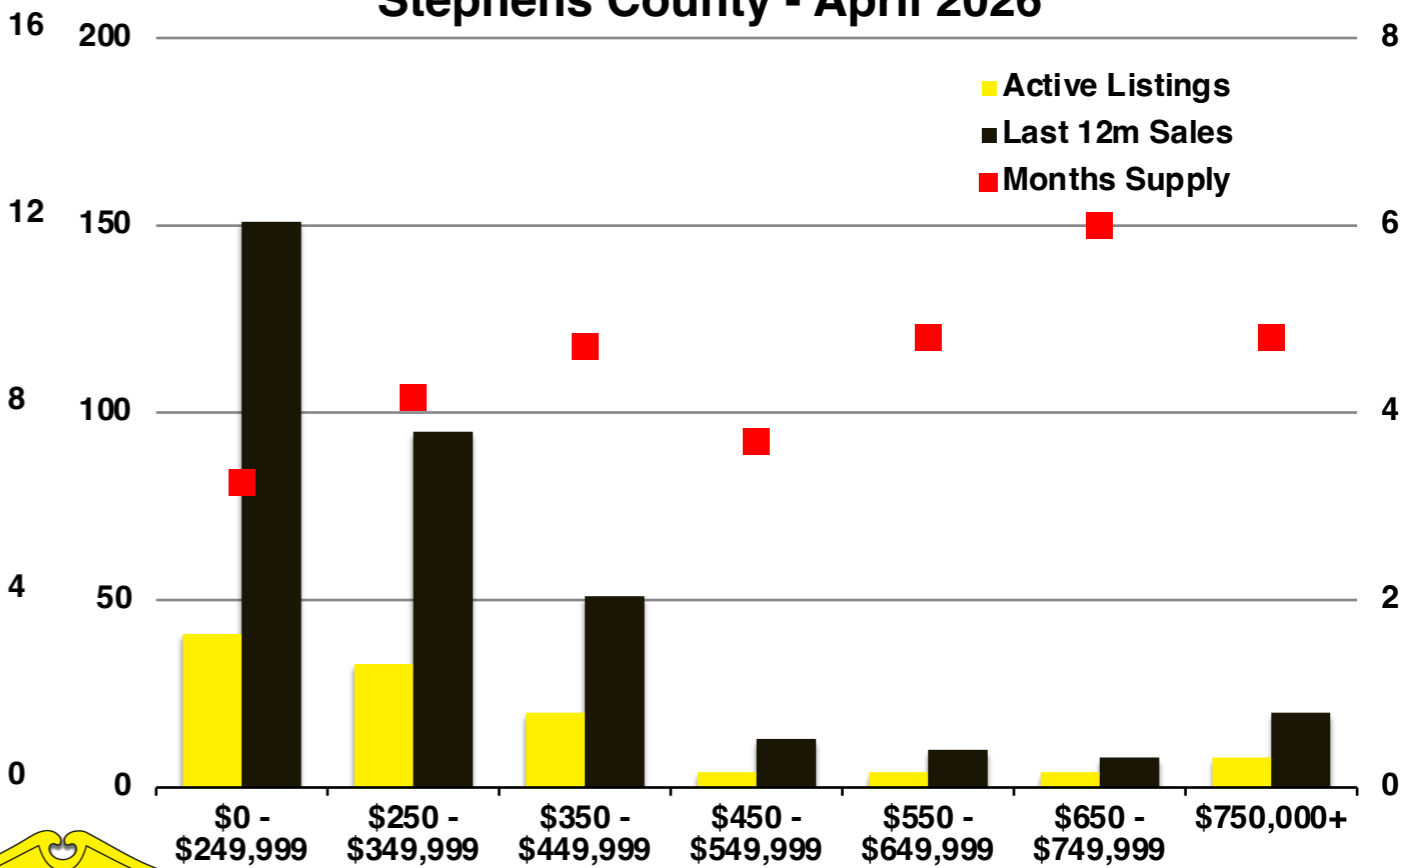

N INDICATORS

April 2026

NORTH GEORGIA

April 2026

Banks County - April 2026

Barrow County - April 2026

Cherokee County - April 2026

Dawson County - April 2026

Forsyth County - April 2026

Franklin County - April 2026

Gwinnett County - April 2026

Habersham County - April 2026

Hall County - April 2026

Jackson County - April 2026

Lumpkin County - April 2026

Pickens County - April 2026

Rabun County - April 2026

Stephens County - April 2026

Walton County - April 2026

White County - April 2026