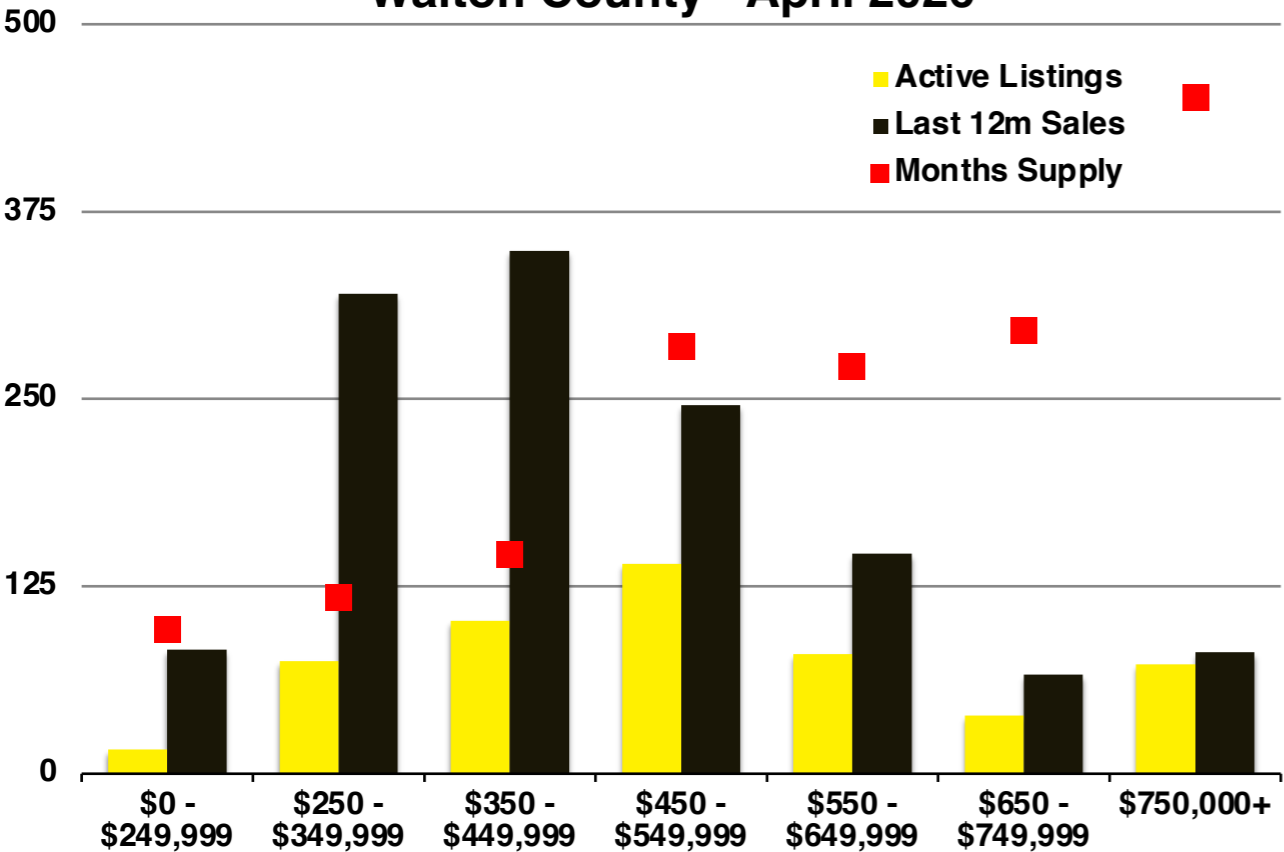

N INDICATORS

April 2026

NORTH GEORGIA

April 2026

Banks County - April 2026

Barrow County - April 2026

Cherokee County - April 2026

Dawson County - April 2026

Forsyth County - April 2026

Franklin County - April 2026

Gwinnett County - April 2026

Habersham County - April 2026

Hall County - April 2026

Jackson County - April 2026

Lumpkin County - April 2026

Pickens County - April 2026

Rabun County - April 2026

Stephens County - April 2026

Walton County - April 2026

White County - April 2026