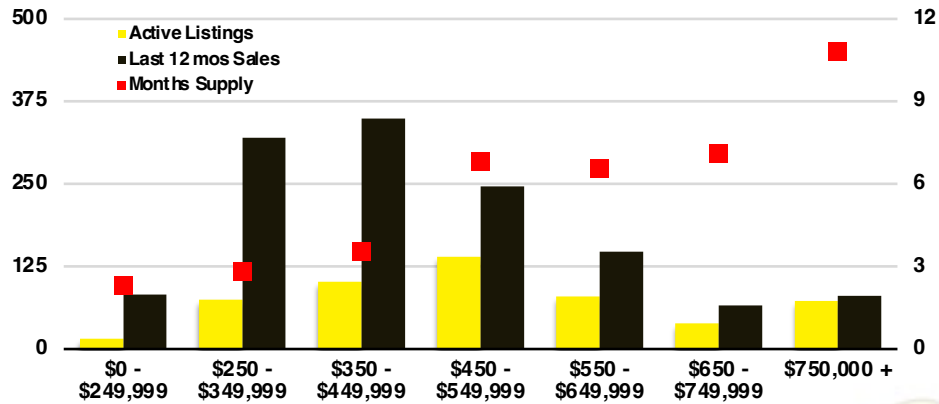

WALTON COUNTY QUICK N'DICATORS