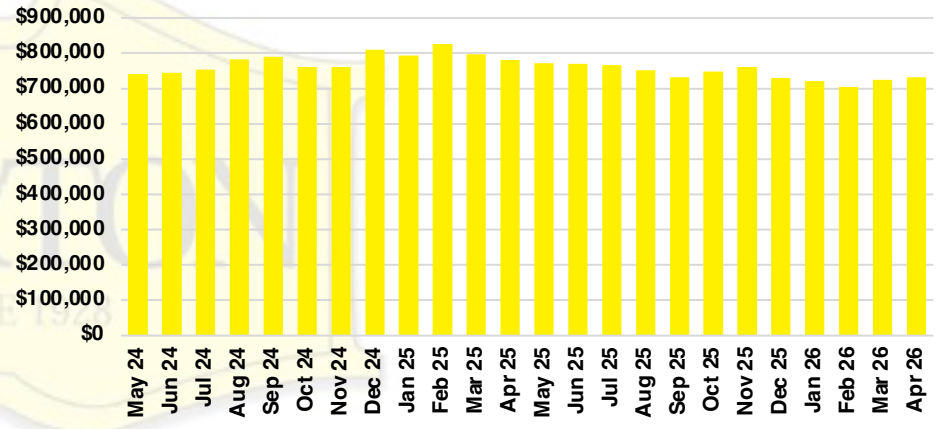

RABUN COUNTY 12 MONTH AVERAGE SALES PRICE