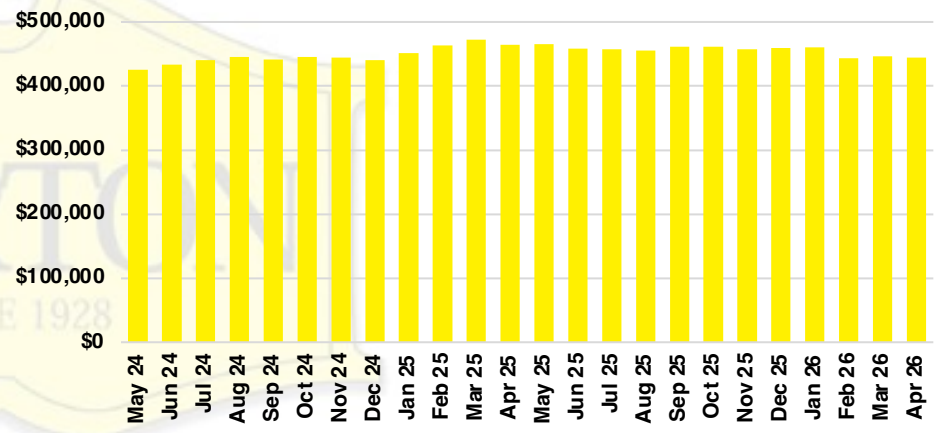

LUMPKIN COUNTY 12 MONTH AVERAGE SALES PRICE