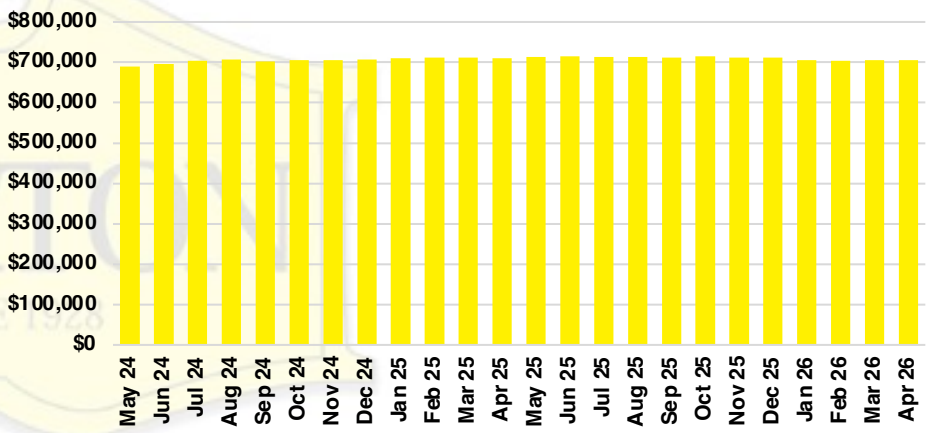

FORSYTH COUNTY 12 MONTH AVERAGE SALES PRICE