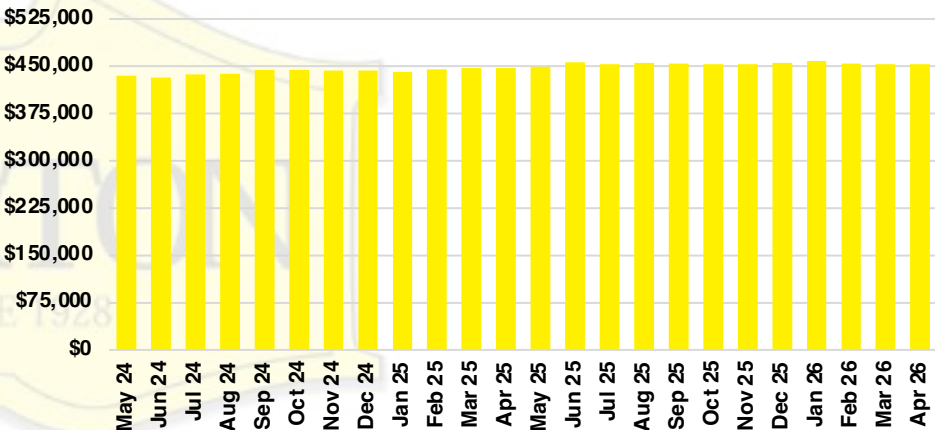

WALTON COUNTY 12 MONTH AVERAGE SALES PRICE