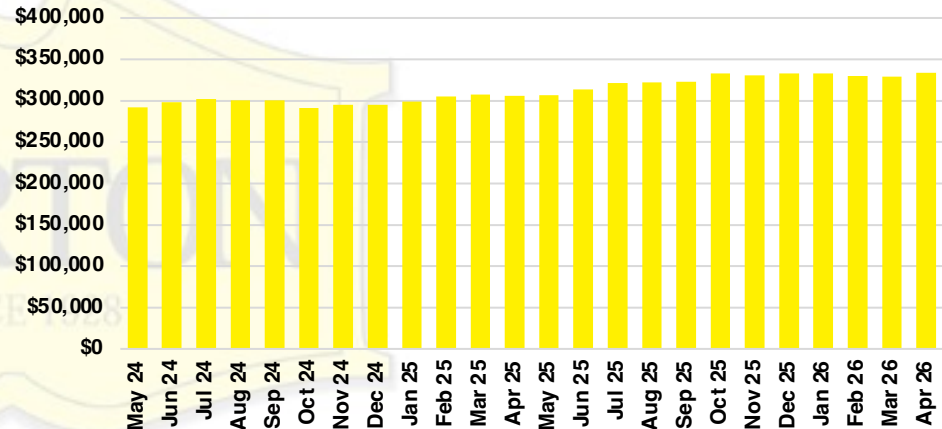

STEPHENS COUNTY 12 MONTH AVERAGE SALES PRICE