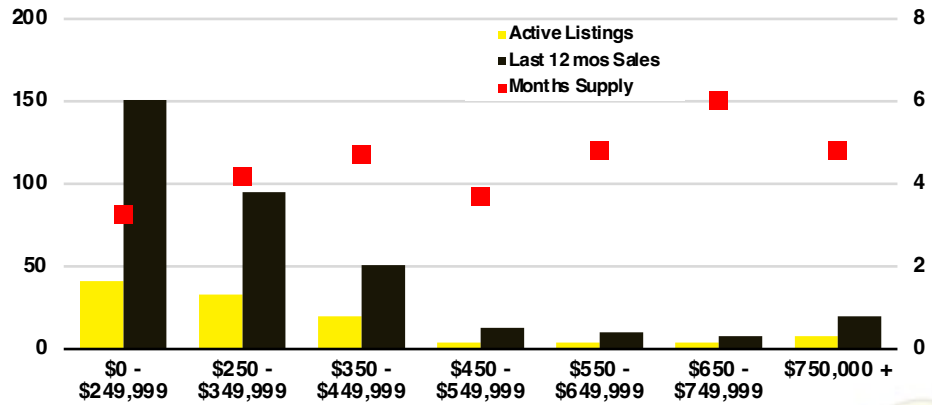

STEPHENS COUNTY QUICK N' DICATORS