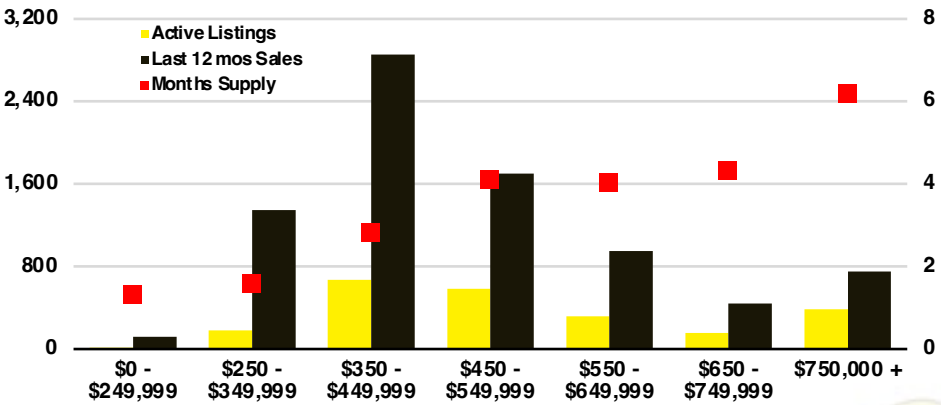

GWINNETT COUNTY QUICK N'DICATORS