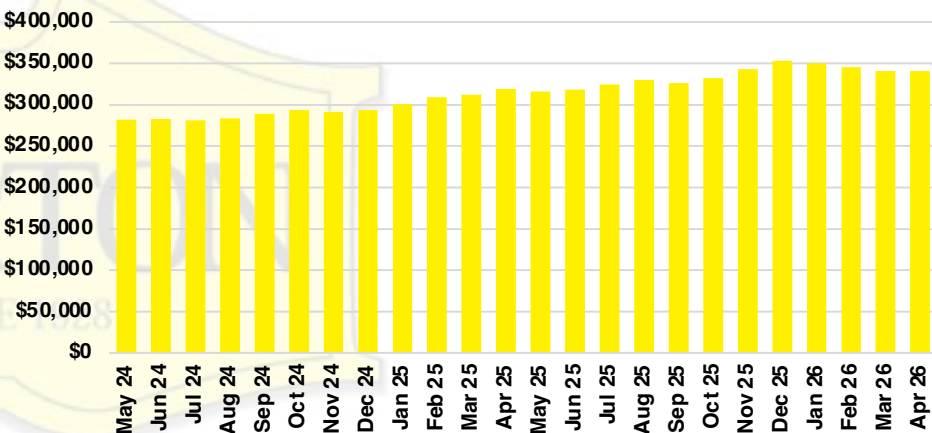

FRANKLIN COUNTY 12 MONTH AVERAGE SALES PRICE