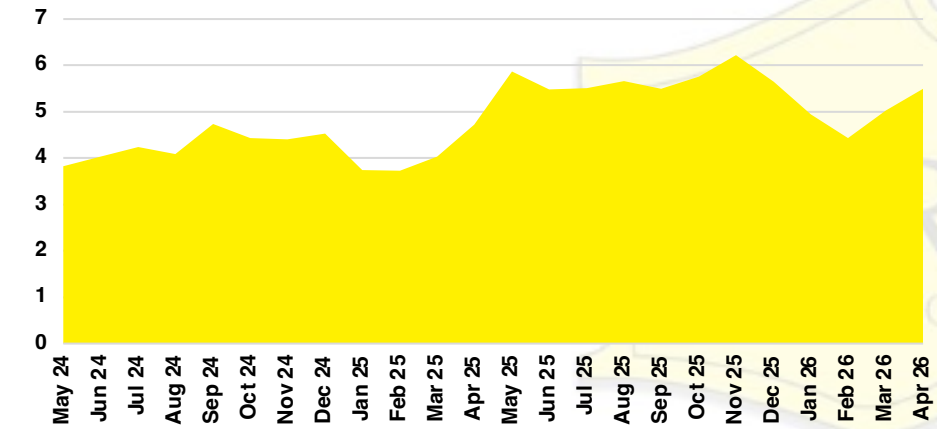

PICKENS COUNTY INVENTORY MONTHS OF SUPPLY