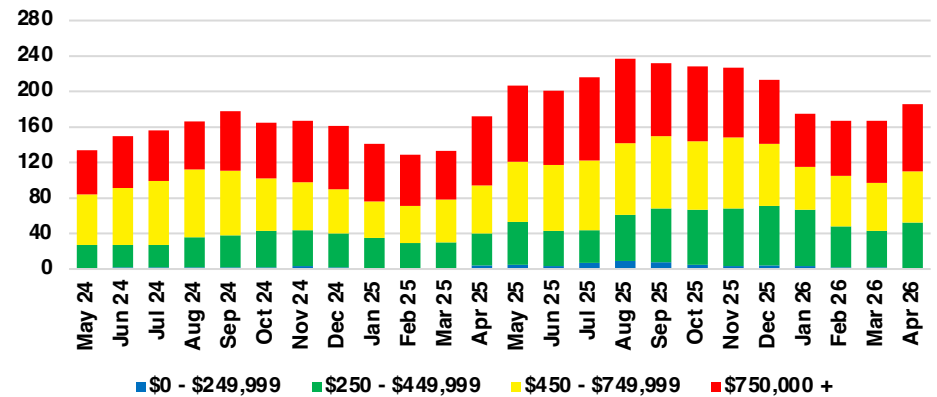

DAWSON COUNTY INVENTORY BY PRICE POINT