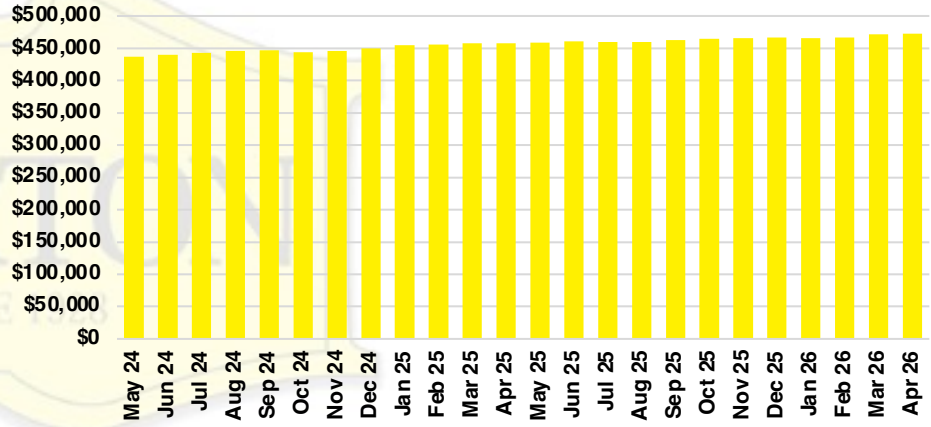

JACKSON COUNTY 12 MONTH AVERAGE SALES PRICE