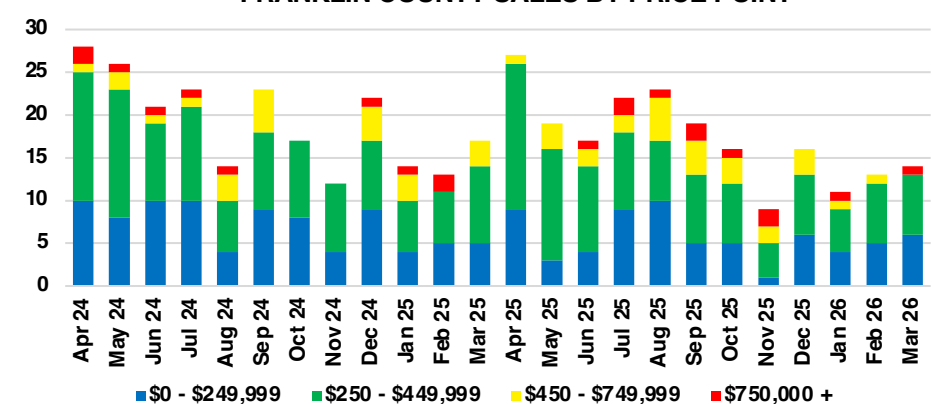

FRANKLIN COUNTY SALES BY PRICE POINT