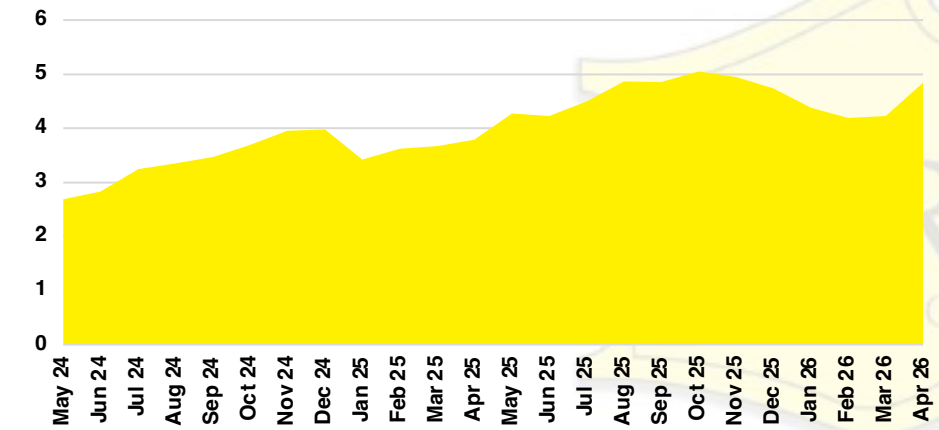

WALTON COUNTY INVENTORY MONTHS OF SUPPLY