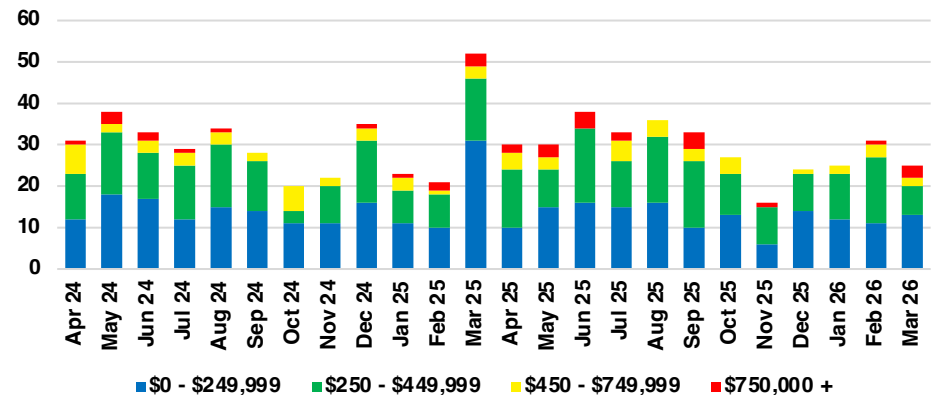

STEPHENS COUNTY SALES BY PRICE POINT