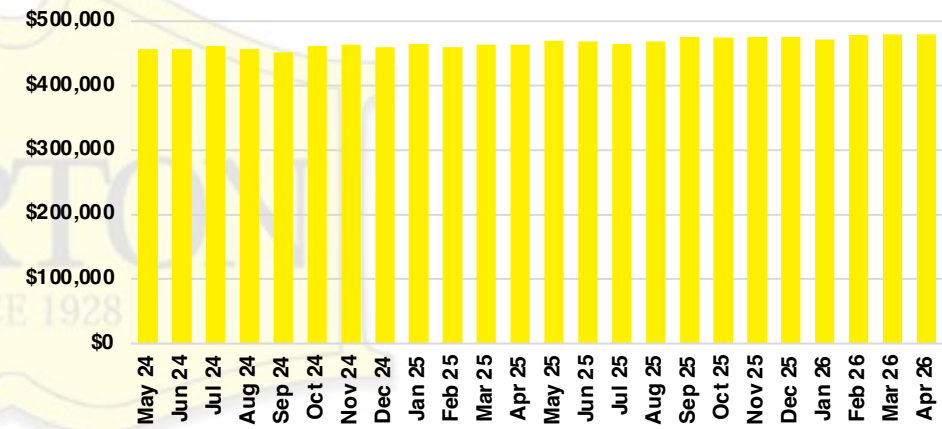

PICKENS COUNTY 12 MONTH AVERAGE SALES PRICE