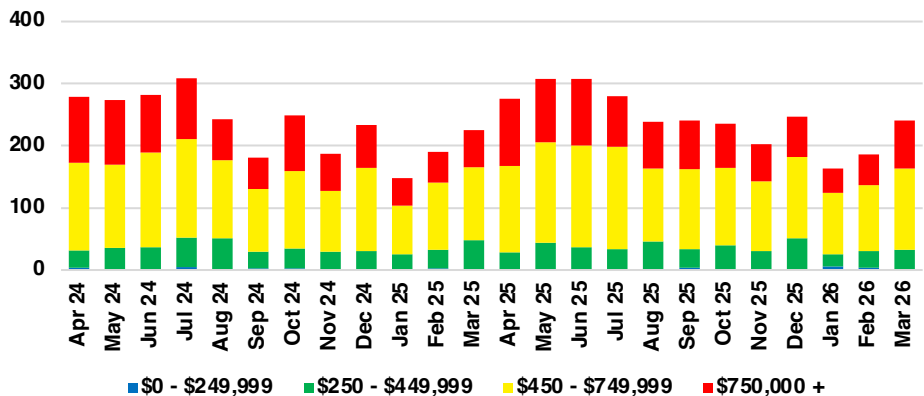

FORSYTH COUNTY SALES BY PRICE POINT