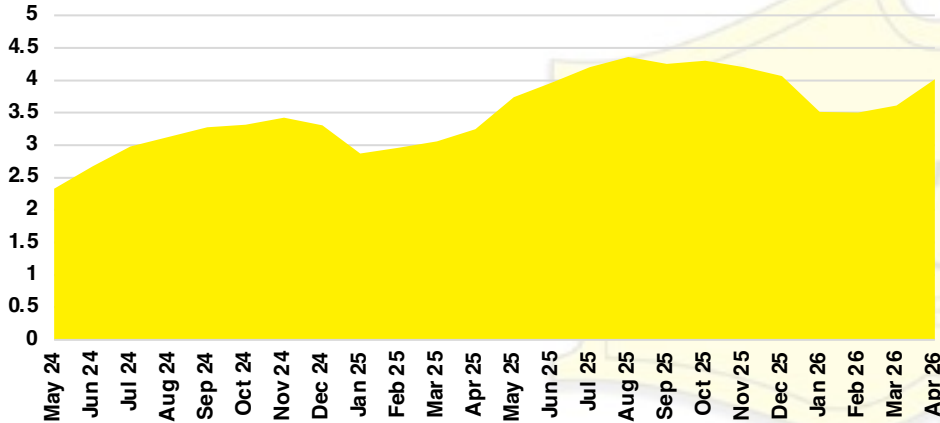

NORTH GEORGIA INVENTORY MONTHS OF SUPPLY