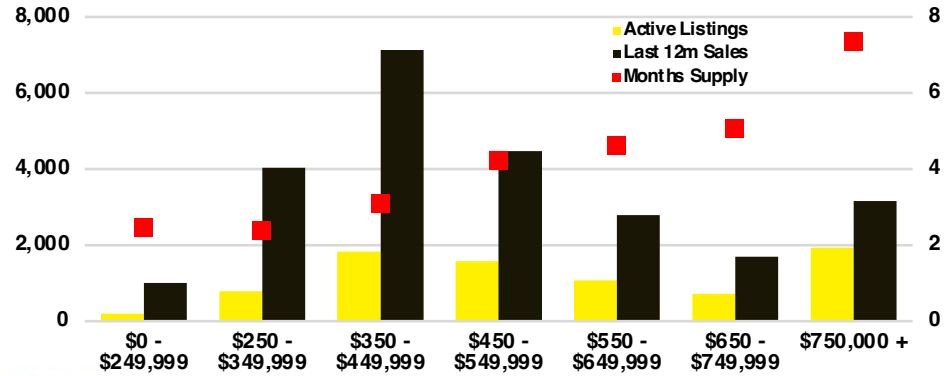

DEEP DIVE

NORTH GEORGIA QUICK N' DICATORS