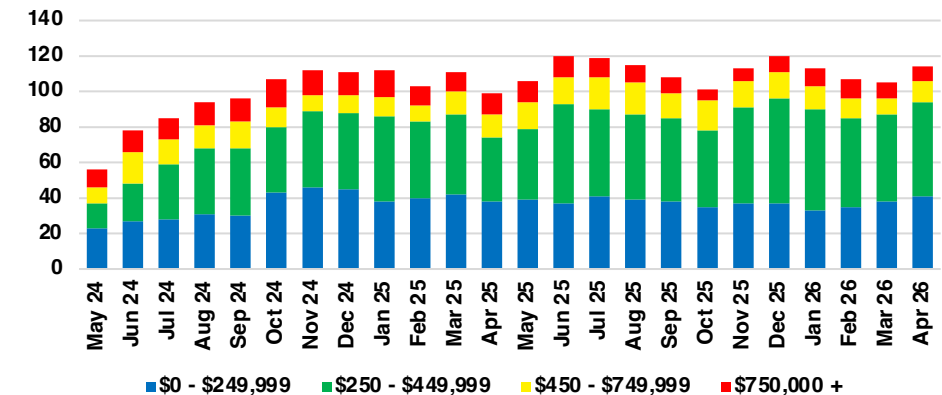

STEPHENS COUNTY INVENTORY BY PRICE POINT