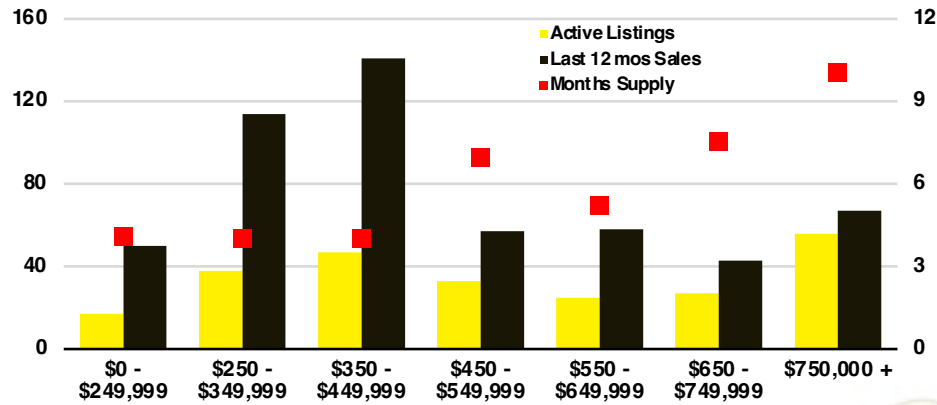

PICKENS COUNTY QUICK N'DICATORS