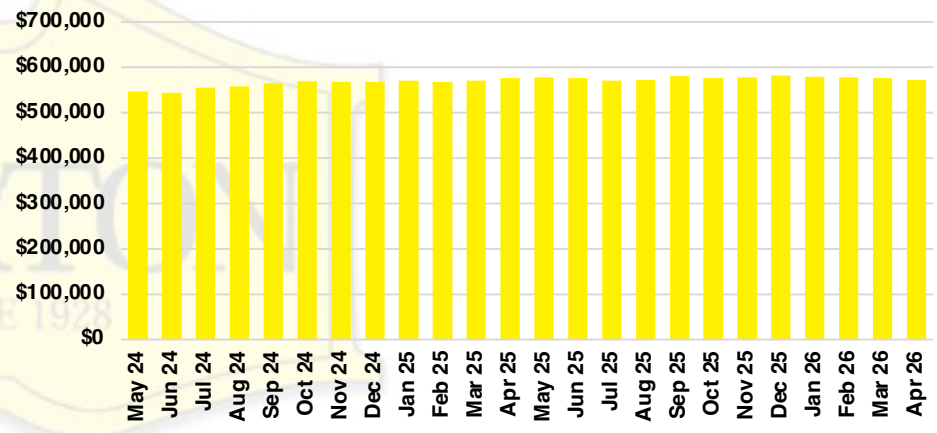

DAWSON COUNTY 12 MONTH AVERAGE SALES PRICE