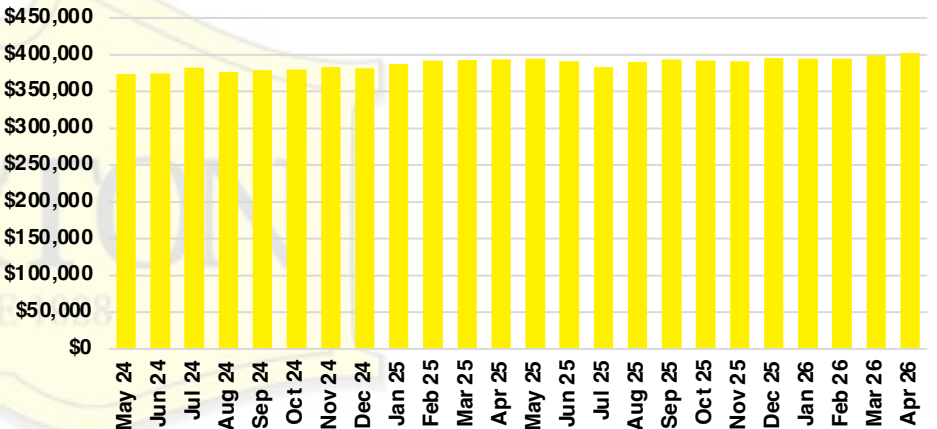

HABERSHAM COUNTY 12 MONTH AVERAGE SALES PRICE