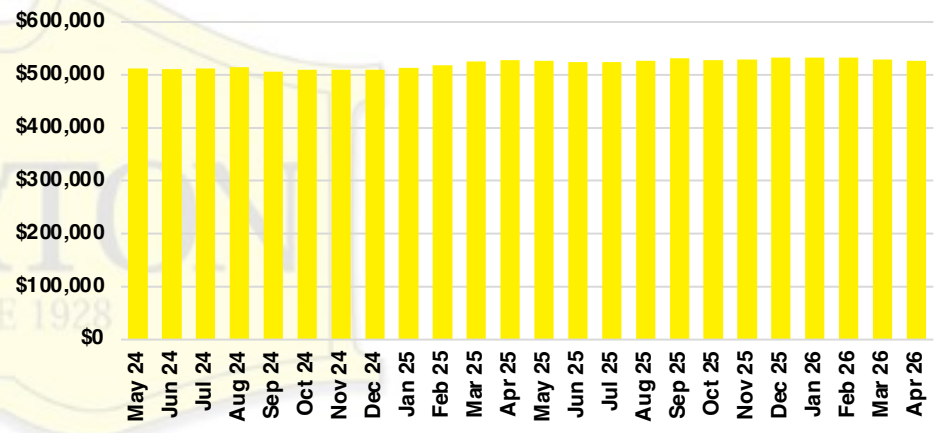

HALL COUNTY 12 MONTH AVERAGE SALES PRICE