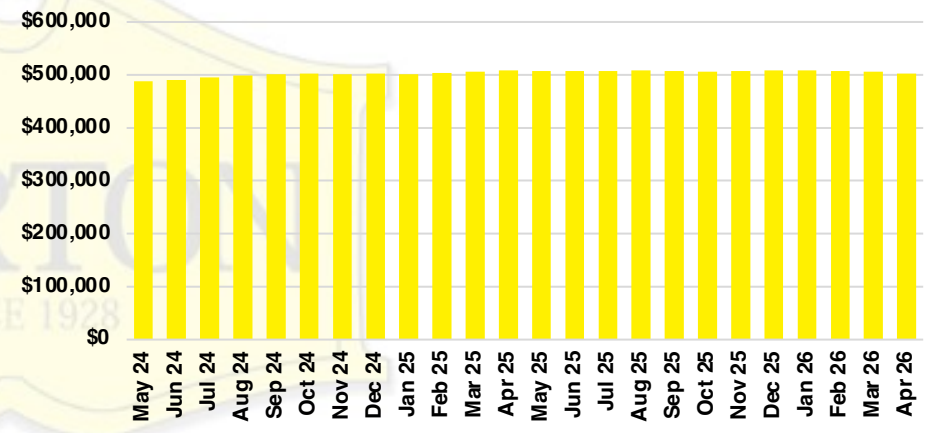

GWINNETT COUNTY 12 MONTH AVERAGE SALES PRICE