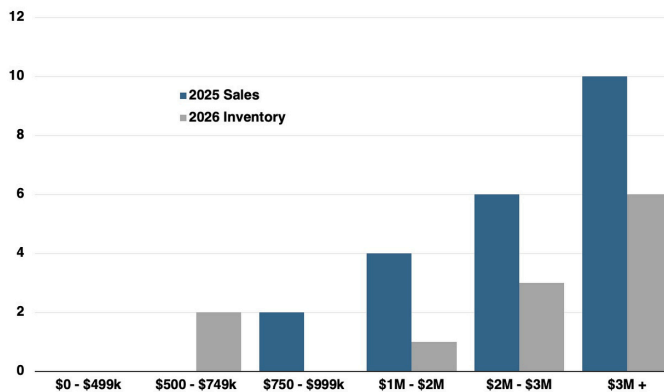

RABUN COUNTY LAKES LISTED VS SOLD

THE NORTON AGENCY

434 GREEN STREET
GAINESVILLE, GA 30501
770.532.0022
WWW.GONORTON.COM

*Norton Native Intelligence™ only tracks homes with private docks. Homes with group docks, homes with lake access with no dock, and lake view homes are not included.