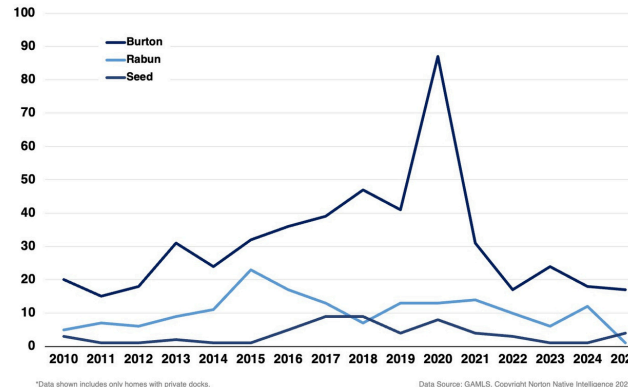

Northern Lakes 2026 REPORT

Lake homes in Rabun County remain a premium investment, with limited available inventory and high demand.

Are you ready to begin your hunt for the perfect spot on the lake? A knowledgeable Norton Lake Specialist is your KEY to navigating this competitive market. Let us help you find the lake home of your dreams!

RABUN COUNTY LAKES NUMBER OF HOMES SOLD EACH YEAR

Rabun County’s lakes offer a rare combination of natural beauty, privacy, and lasting value - qualities that continue to make them some of North Georgia’s most desirable waterfront destinations. From the timeless charm of Lake Rabun to the peaceful waters of Lake Burton and Seed Lake, each shoreline reflects the very best of mountain lake living.

Over the last decade, this market has seen notable change. Inventory has tightened considerably, especially for properties with private docks, underscoring strong and consistent demand. At the same time, sales activity has moved increasingly toward the upper end of the market, with a growing share of transactions now surpassing \$1 million. Although inventory is slowly improving, availability remains limited, reinforcing the long-term desirability of Rabun County’s lake communities.