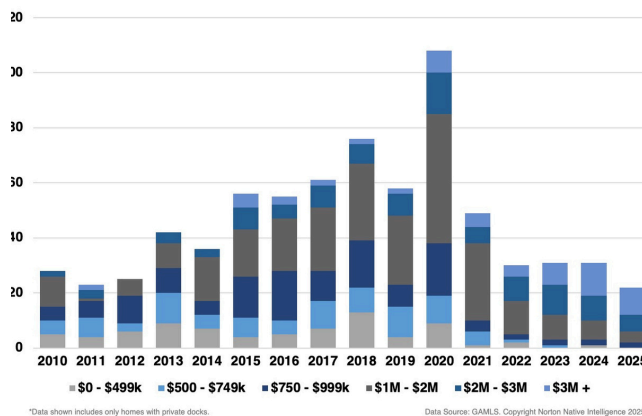

Over the last decade, this market has seen notable change. Inventory has tightened considerably, especially for properties with private docks, underscoring strong and consistent demand. At the same time, sales activity has moved increasingly toward the upper end of the market, with a growing share of transactions now surpassing \$1 million. Although inventory is slowly improving, availability remains limited, reinforcing the long-term desirability of Rabun County’s lake communities.

RABUN COUNTY LAKES LISTED VS SOLD

THE NORTON AGENCY

434 GREEN STREET
GAINESVILLE, GA 30501
770.532.0022
WWW.GONORTON.COM

*Norton Native Intelligence™ only tracks homes with private docks. Homes with group docks, homes with lake access with no dock, and lake view homes are not included.

LAKE SEED HOME SALES

RABUN COUNTY LAKES SALES PRICE POINT BREAKDOWN

RABUN COUNTY LAKES PRICE RANGES SOLD 2025

LAKE RABUN HOME SALES

RABUN COUNTY LAKE INVENTORY PRICE POINT BREAKDOWN

LAKE BURTON HOME SALES

*Norton Native Intelligence™ only tracks homes with private docks. Homes with group docks, homes with lake access with no dock, and lake view homes are not included.