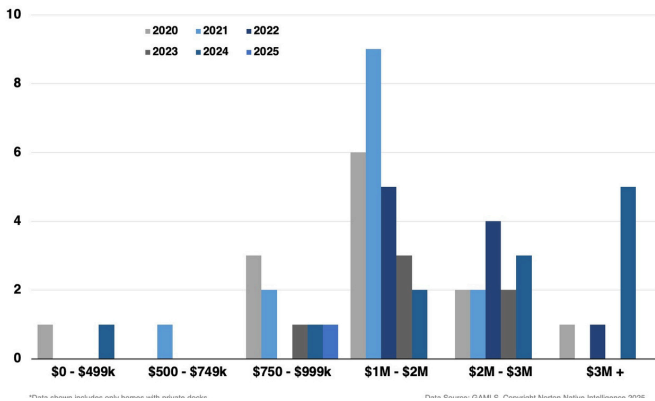

Over the last decade, this market has seen notable change. Inventory has tightened considerably, especially for properties with private docks, underscoring strong and consistent demand. At the same time, sales activity has moved increasingly toward the upper end of the market, with a growing share of transactions now surpassing \$1 million. Although inventory is slowly improving, availability remains limited, reinforcing the long-term desirability of Rabun County’s lake communities.

LAKE SEED HOME SALES

RABUN COUNTY LAKES SALES PRICE POINT BREAKDOWN

RABUN COUNTY LAKES PRICE RANGES SOLD 2025

LAKE RABUN HOME SALES

RABUN COUNTY LAKE INVENTORY PRICE POINT BREAKDOWN

LAKE BURTON HOME SALES

*Norton Native Intelligence™ only tracks homes with private docks. Homes with group docks, homes with lake access with no dock, and lake view homes are not included.