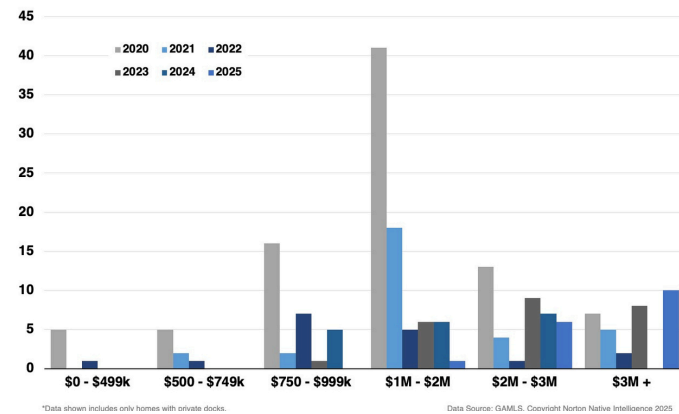

Over the last decade, this market has seen notable change. Inventory has tightened considerably, especially for properties with private docks, underscoring strong and consistent demand. At the same time, sales activity has moved increasingly toward the upper end of the market, with a growing share of transactions now surpassing \$1 million. Although inventory is slowly improving, availability remains limited, reinforcing the long-term desirability of Rabun County’s lake communities.

LAKE SEED HOME SALES

RABUN COUNTY LAKES SALES PRICE POINT BREAKDOWN

RABUN COUNTY LAKES PRICE RANGES SOLD 2025

LAKE RABUN HOME SALES

RABUN COUNTY LAKE INVENTORY PRICE POINT BREAKDOWN

LAKE BURTON HOME SALES

*Norton Native Intelligence™ only tracks homes with private docks. Homes with group docks, homes with lake access with no dock, and lake view homes are not included.