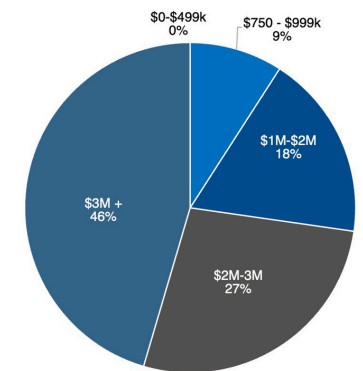

Over the last decade, this market has seen notable change. Inventory has tightened considerably, especially for properties with private docks, underscoring strong and consistent demand. At the same time, sales activity has moved increasingly toward the upper end of the market, with a growing share of transactions now surpassing \$1 million. Although inventory is slowly improving, availability remains limited, reinforcing the long-term desirability of Rabun County’s lake communities.

RABUN COUNTY LAKES LISTED VS SOLD

THE NORTON AGENCY

434 GREEN STREET
GAINESVILLE, GA 30501
770.532.0022
WWW.GONORTON.COM

*Norton Native Intelligence™ only tracks homes with private docks. Homes with group docks, homes with lake access with no dock, and lake view homes are not included.

LAKE SEED HOME SALES

RABUN COUNTY LAKES SALES PRICE POINT BREAKDOWN

RABUN COUNTY LAKES PRICE RANGES SOLD 2025

LAKE RABUN HOME SALES

RABUN COUNTY LAKE INVENTORY PRICE POINT BREAKDOWN

LAKE BURTON HOME SALES

*Norton Native Intelligence™ only tracks homes with private docks. Homes with group docks, homes with lake access with no dock, and lake view homes are not included.