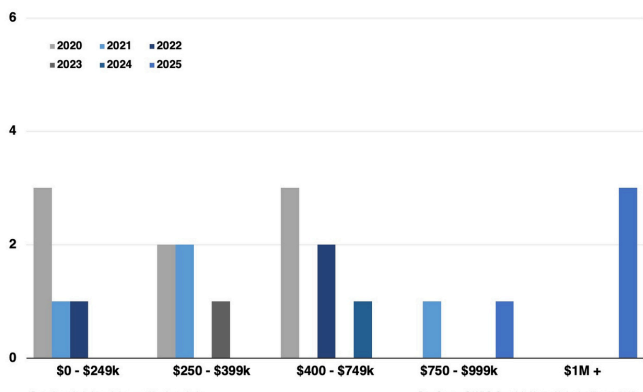

Over the last decade, this market has seen notable change. Inventory has tightened considerably, especially for properties with private docks, underscoring strong and consistent demand. At the same time, sales activity has moved increasingly toward the upper end of the market, with a growing share of transactions now surpassing \$1 million. Although inventory is slowly improving, availability remains limited, reinforcing the long-term desirability of Rabun County’s lake communities.

RABUN COUNTY LAKES LISTED VS SOLD

THE NORTON AGENCY

434 GREEN STREET
GAINESVILLE, GA 30501
770.532.0022
WWW.GONORTON.COM

*Norton Native Intelligence™ only tracks homes with private docks. Homes with group docks, homes with lake access with no dock, and lake view homes are not included.

LAKE SEED HOME SALES

RABUN COUNTY LAKES SALES PRICE POINT BREAKDOWN

RABUN COUNTY LAKES PRICE RANGES SOLD 2025

LAKE RABUN HOME SALES

RABUN COUNTY LAKE INVENTORY PRICE POINT BREAKDOWN

LAKE BURTON HOME SALES

*Norton Native Intelligence™ only tracks homes with private docks. Homes with group docks, homes with lake access with no dock, and lake view homes are not included.