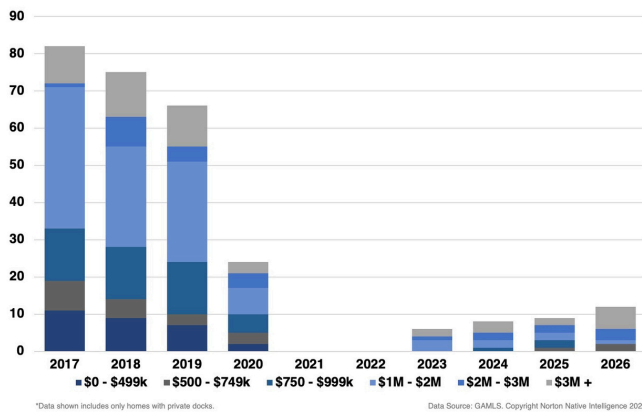

Over the last decade, this market has seen notable change. Inventory has tightened considerably, especially for properties with private docks, underscoring strong and consistent demand. At the same time, sales activity has moved increasingly toward the upper end of the market, with a growing share of transactions now surpassing \$1 million. Although inventory is slowly improving, availability remains limited, reinforcing the long-term desirability of Rabun County’s lake communities.

LAKE SEED HOME SALES

RABUN COUNTY LAKES SALES PRICE POINT BREAKDOWN

RABUN COUNTY LAKES PRICE RANGES SOLD 2025

LAKE RABUN HOME SALES

RABUN COUNTY LAKE INVENTORY PRICE POINT BREAKDOWN

LAKE BURTON HOME SALES

*Norton Native Intelligence™ only tracks homes with private docks. Homes with group docks, homes with lake access with no dock, and lake view homes are not included.