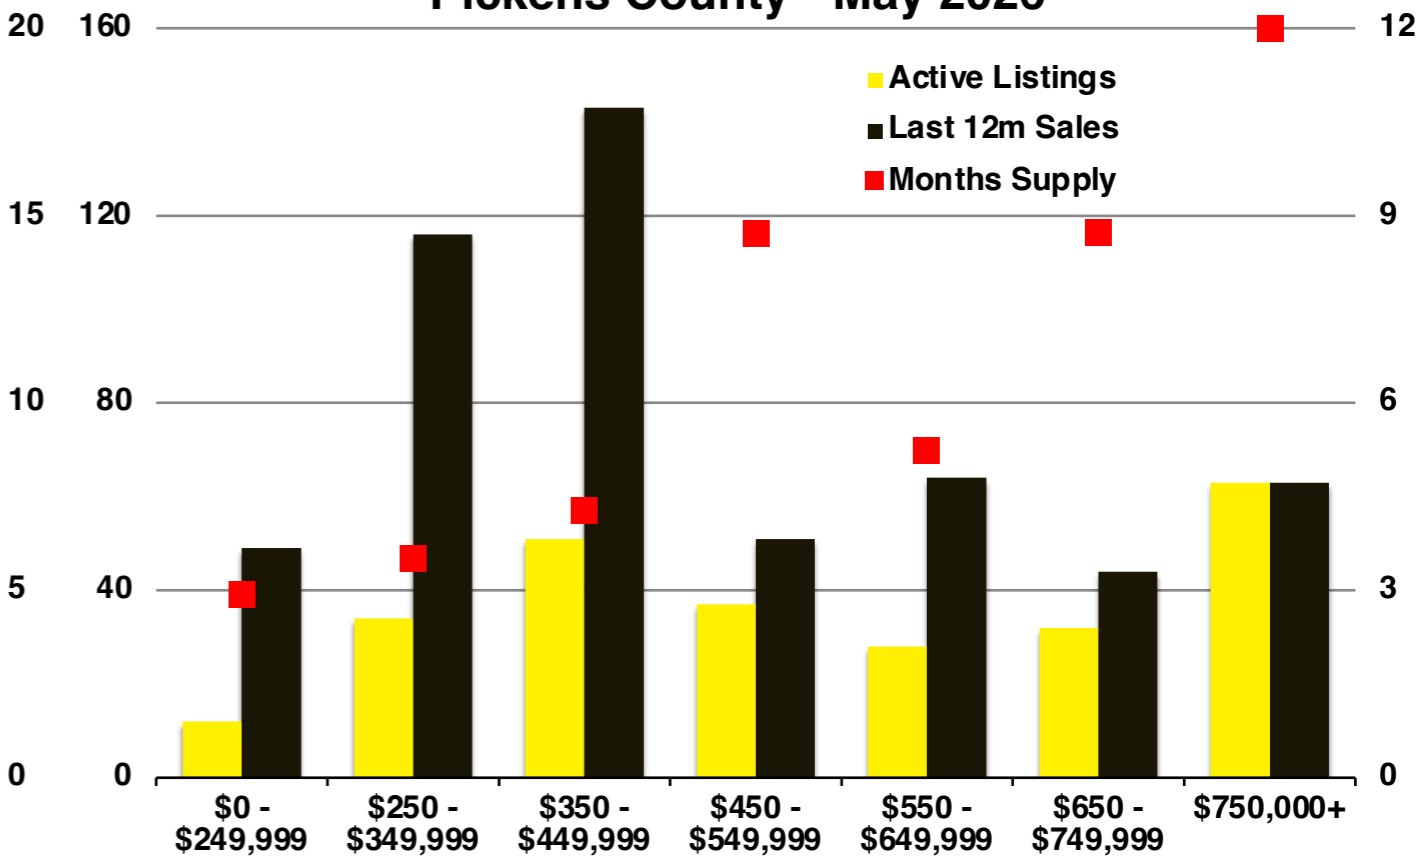

N INDICATORS

May 2026

NORTH GEORGIA

May 2026

Banks County - May 2026

Barrow County - May 2026

Cherokee County - May 2026

Dawson County - May 2026

Forsyth County - May 2026

Franklin County - May 2026

Gwinnett County - May 2026

Habersham County - May 2026

Hall County - May 2026

Jackson County - May 2026

Lumpkin County - May 2026

Pickens County - May 2026

Rabun County - May 2026

Stephens County - May 2026

Walton County - May 2026

White County - May 2026