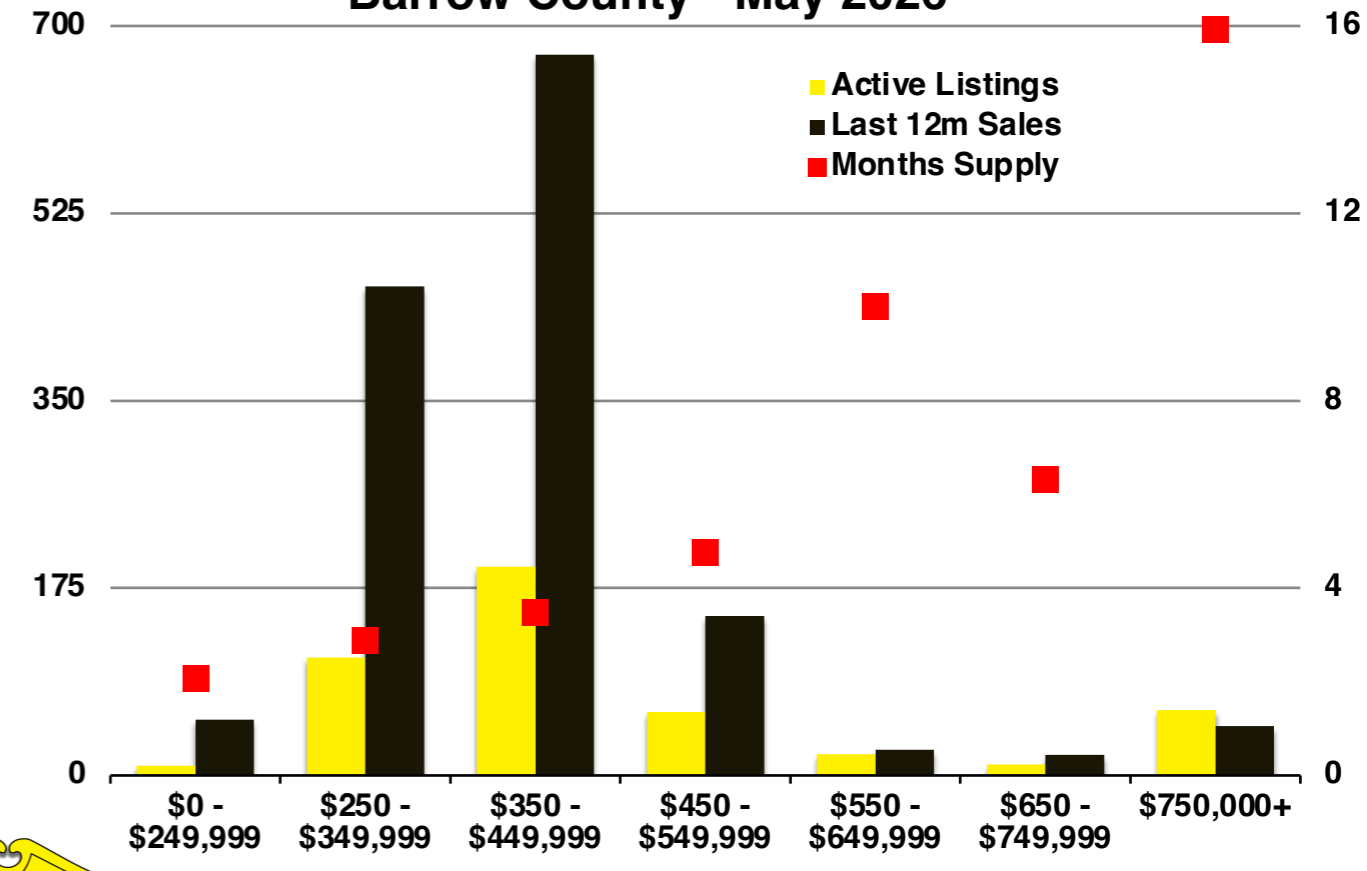

N INDICATORS

May 2026

NORTH GEORGIA

May 2026

Banks County - May 2026

Barrow County - May 2026

Cherokee County - May 2026

Dawson County - May 2026

Forsyth County - May 2026

Franklin County - May 2026

Gwinnett County - May 2026

Habersham County - May 2026

Hall County - May 2026

Jackson County - May 2026

Lumpkin County - May 2026

Pickens County - May 2026

Rabun County - May 2026

Stephens County - May 2026

Walton County - May 2026

White County - May 2026