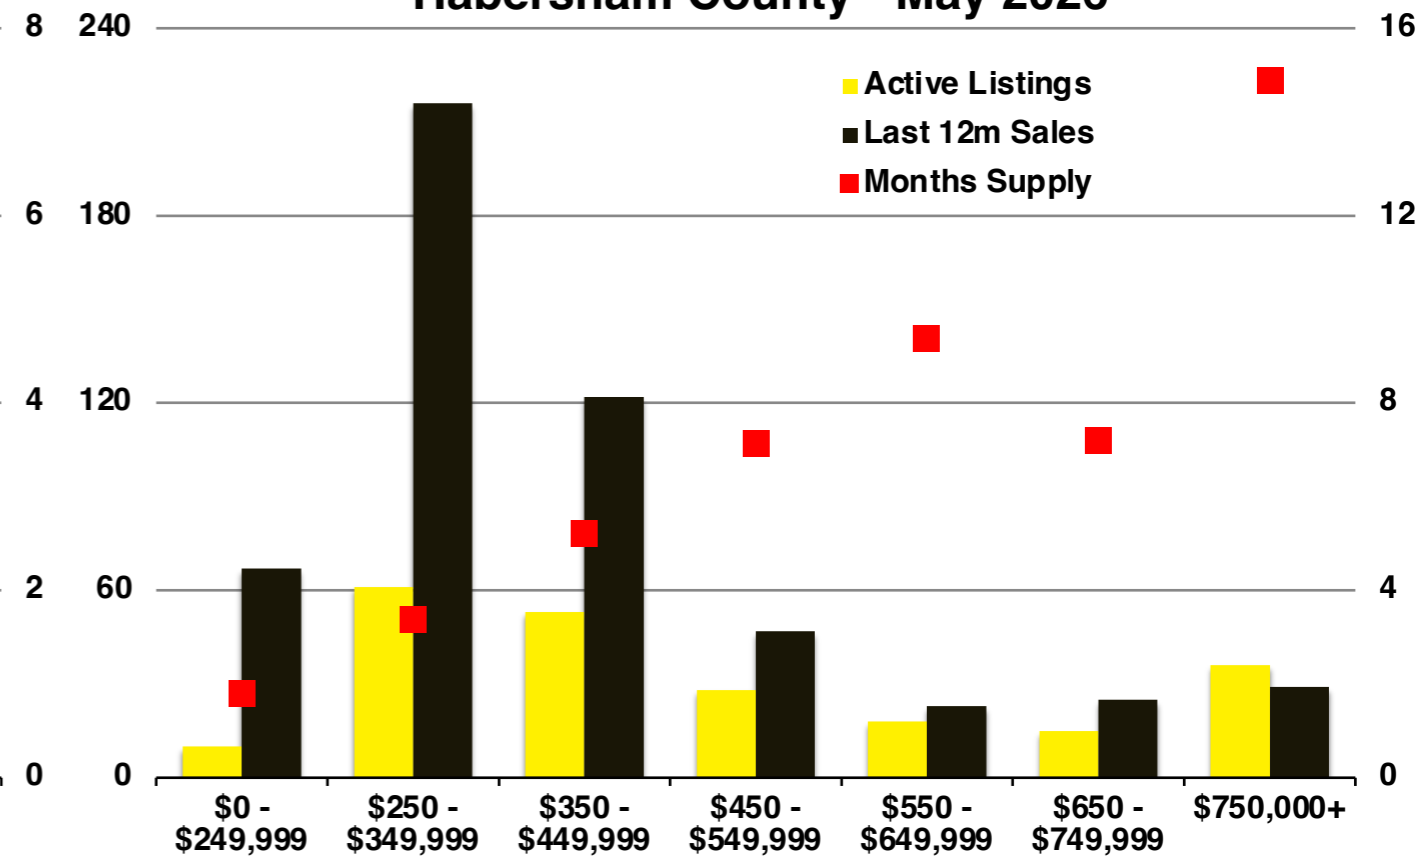

N INDICATORS

May 2026

NORTH GEORGIA

May 2026

Banks County - May 2026

Barrow County - May 2026

Cherokee County - May 2026

Dawson County - May 2026

Forsyth County - May 2026

Franklin County - May 2026

Gwinnett County - May 2026

Habersham County - May 2026

Hall County - May 2026

Jackson County - May 2026

Lumpkin County - May 2026

Pickens County - May 2026

Rabun County - May 2026

Stephens County - May 2026

Walton County - May 2026

White County - May 2026