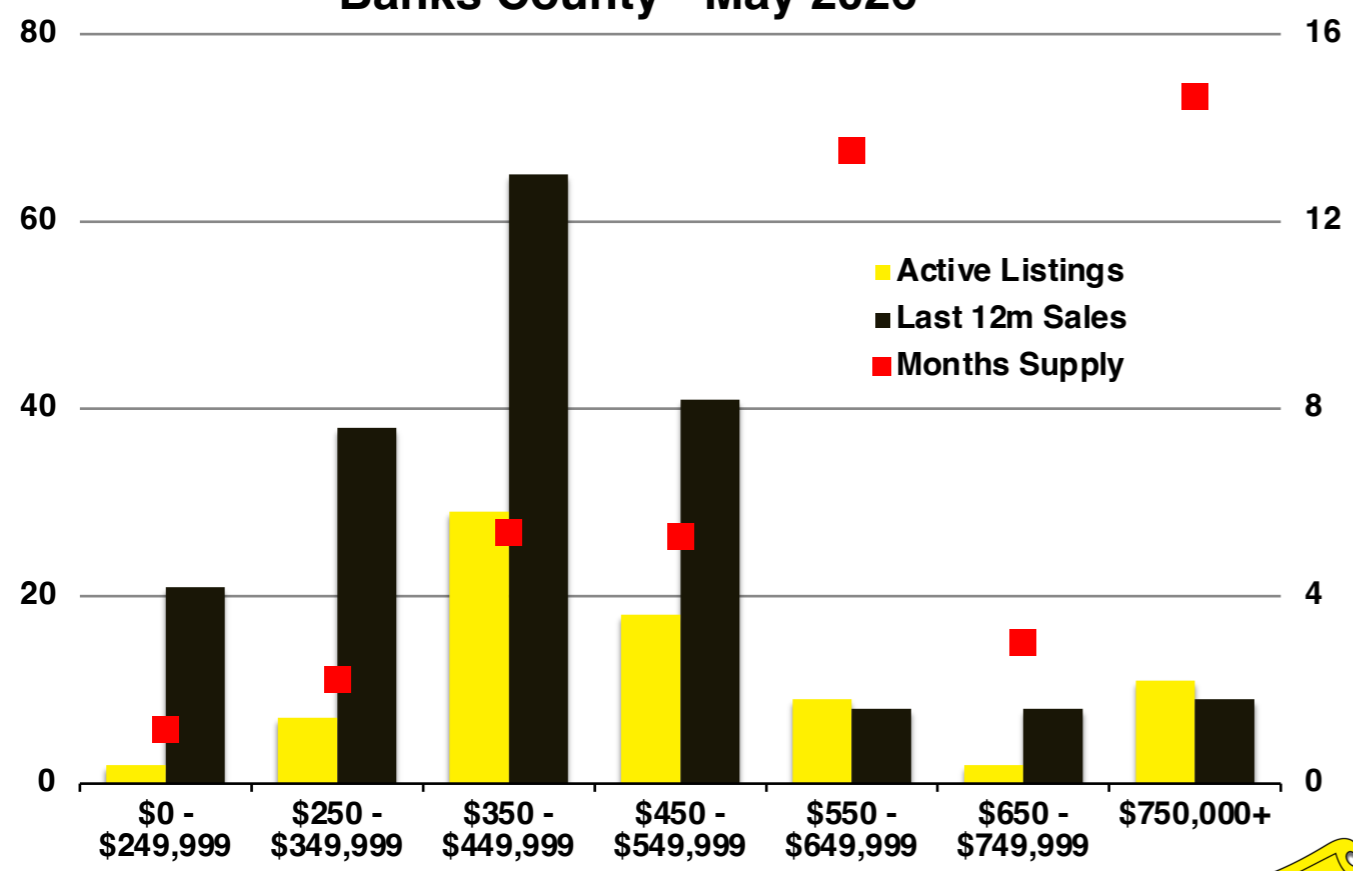

N INDICATORS

May 2026

NORTH GEORGIA

May 2026

Banks County - May 2026

Barrow County - May 2026

Cherokee County - May 2026

Dawson County - May 2026

Forsyth County - May 2026

Franklin County - May 2026

Gwinnett County - May 2026

Habersham County - May 2026

Hall County - May 2026

Jackson County - May 2026

Lumpkin County - May 2026

Pickens County - May 2026

Rabun County - May 2026

Stephens County - May 2026

Walton County - May 2026

White County - May 2026