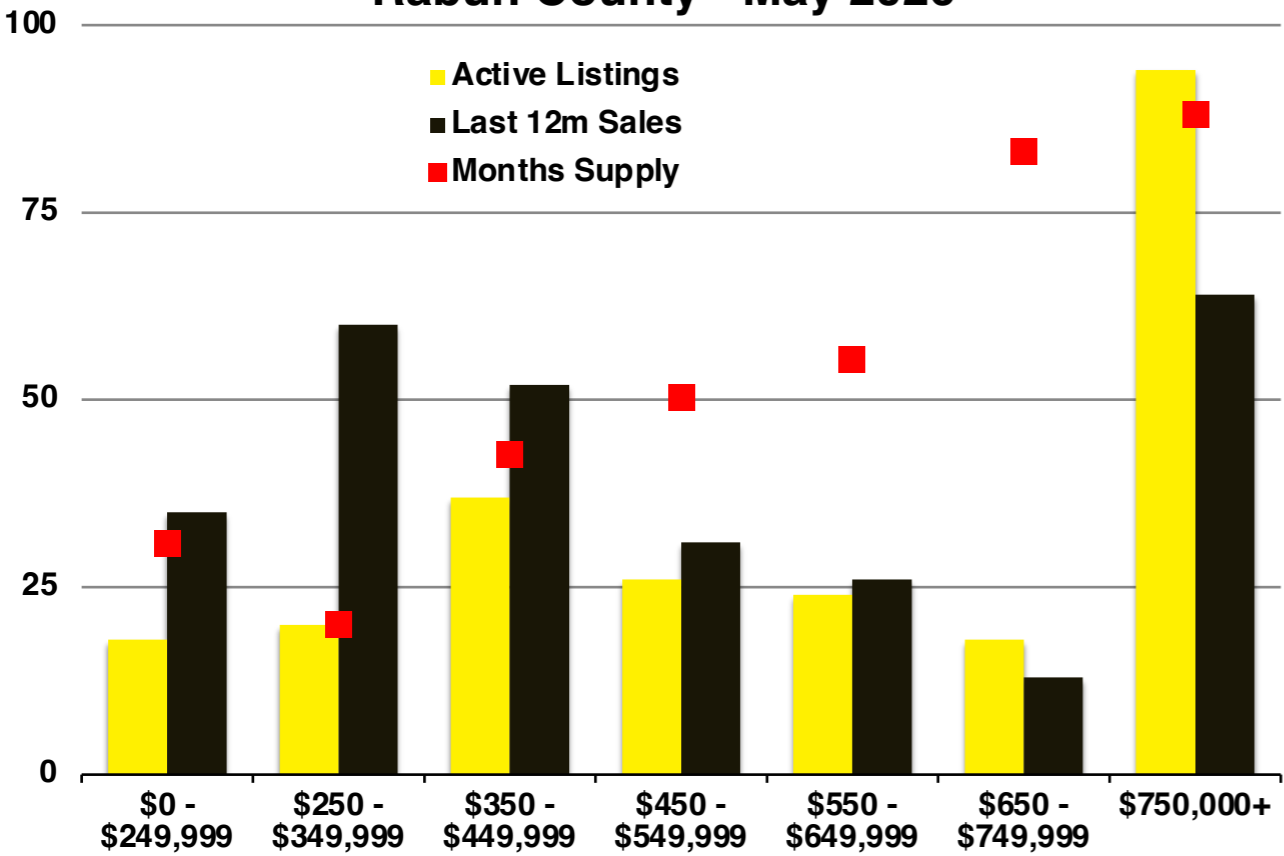

N INDICATORS

May 2026

NORTH GEORGIA

May 2026

Banks County - May 2026

Barrow County - May 2026

Cherokee County - May 2026

Dawson County - May 2026

Forsyth County - May 2026

Franklin County - May 2026

Gwinnett County - May 2026

Habersham County - May 2026

Hall County - May 2026

Jackson County - May 2026

Lumpkin County - May 2026

Pickens County - May 2026

Rabun County - May 2026

Stephens County - May 2026

Walton County - May 2026

White County - May 2026