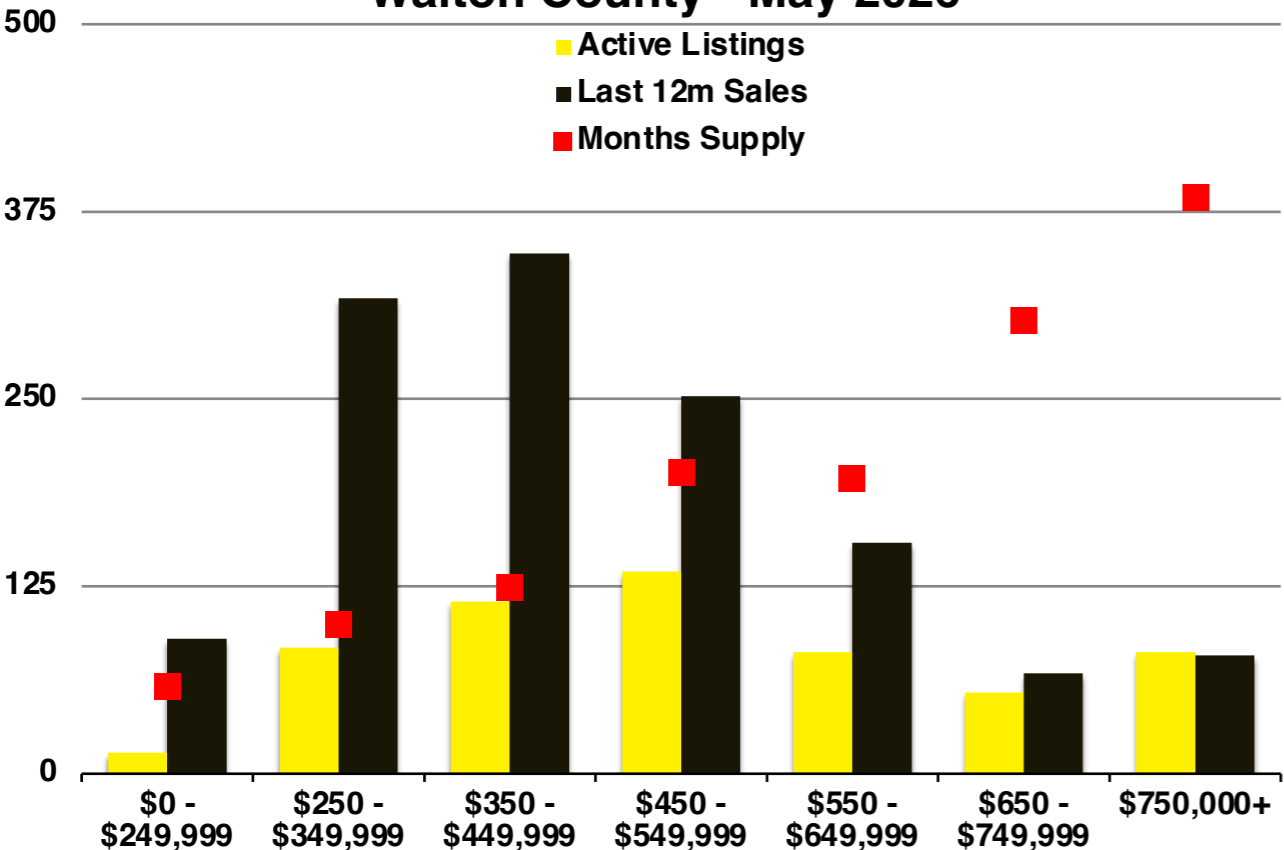

N INDICATORS

May 2026

NORTH GEORGIA

May 2026

Banks County - May 2026

Barrow County - May 2026

Cherokee County - May 2026

Dawson County - May 2026

Forsyth County - May 2026

Franklin County - May 2026

Gwinnett County - May 2026

Habersham County - May 2026

Hall County - May 2026

Jackson County - May 2026

Lumpkin County - May 2026

Pickens County - May 2026

Rabun County - May 2026

Stephens County - May 2026

Walton County - May 2026

White County - May 2026