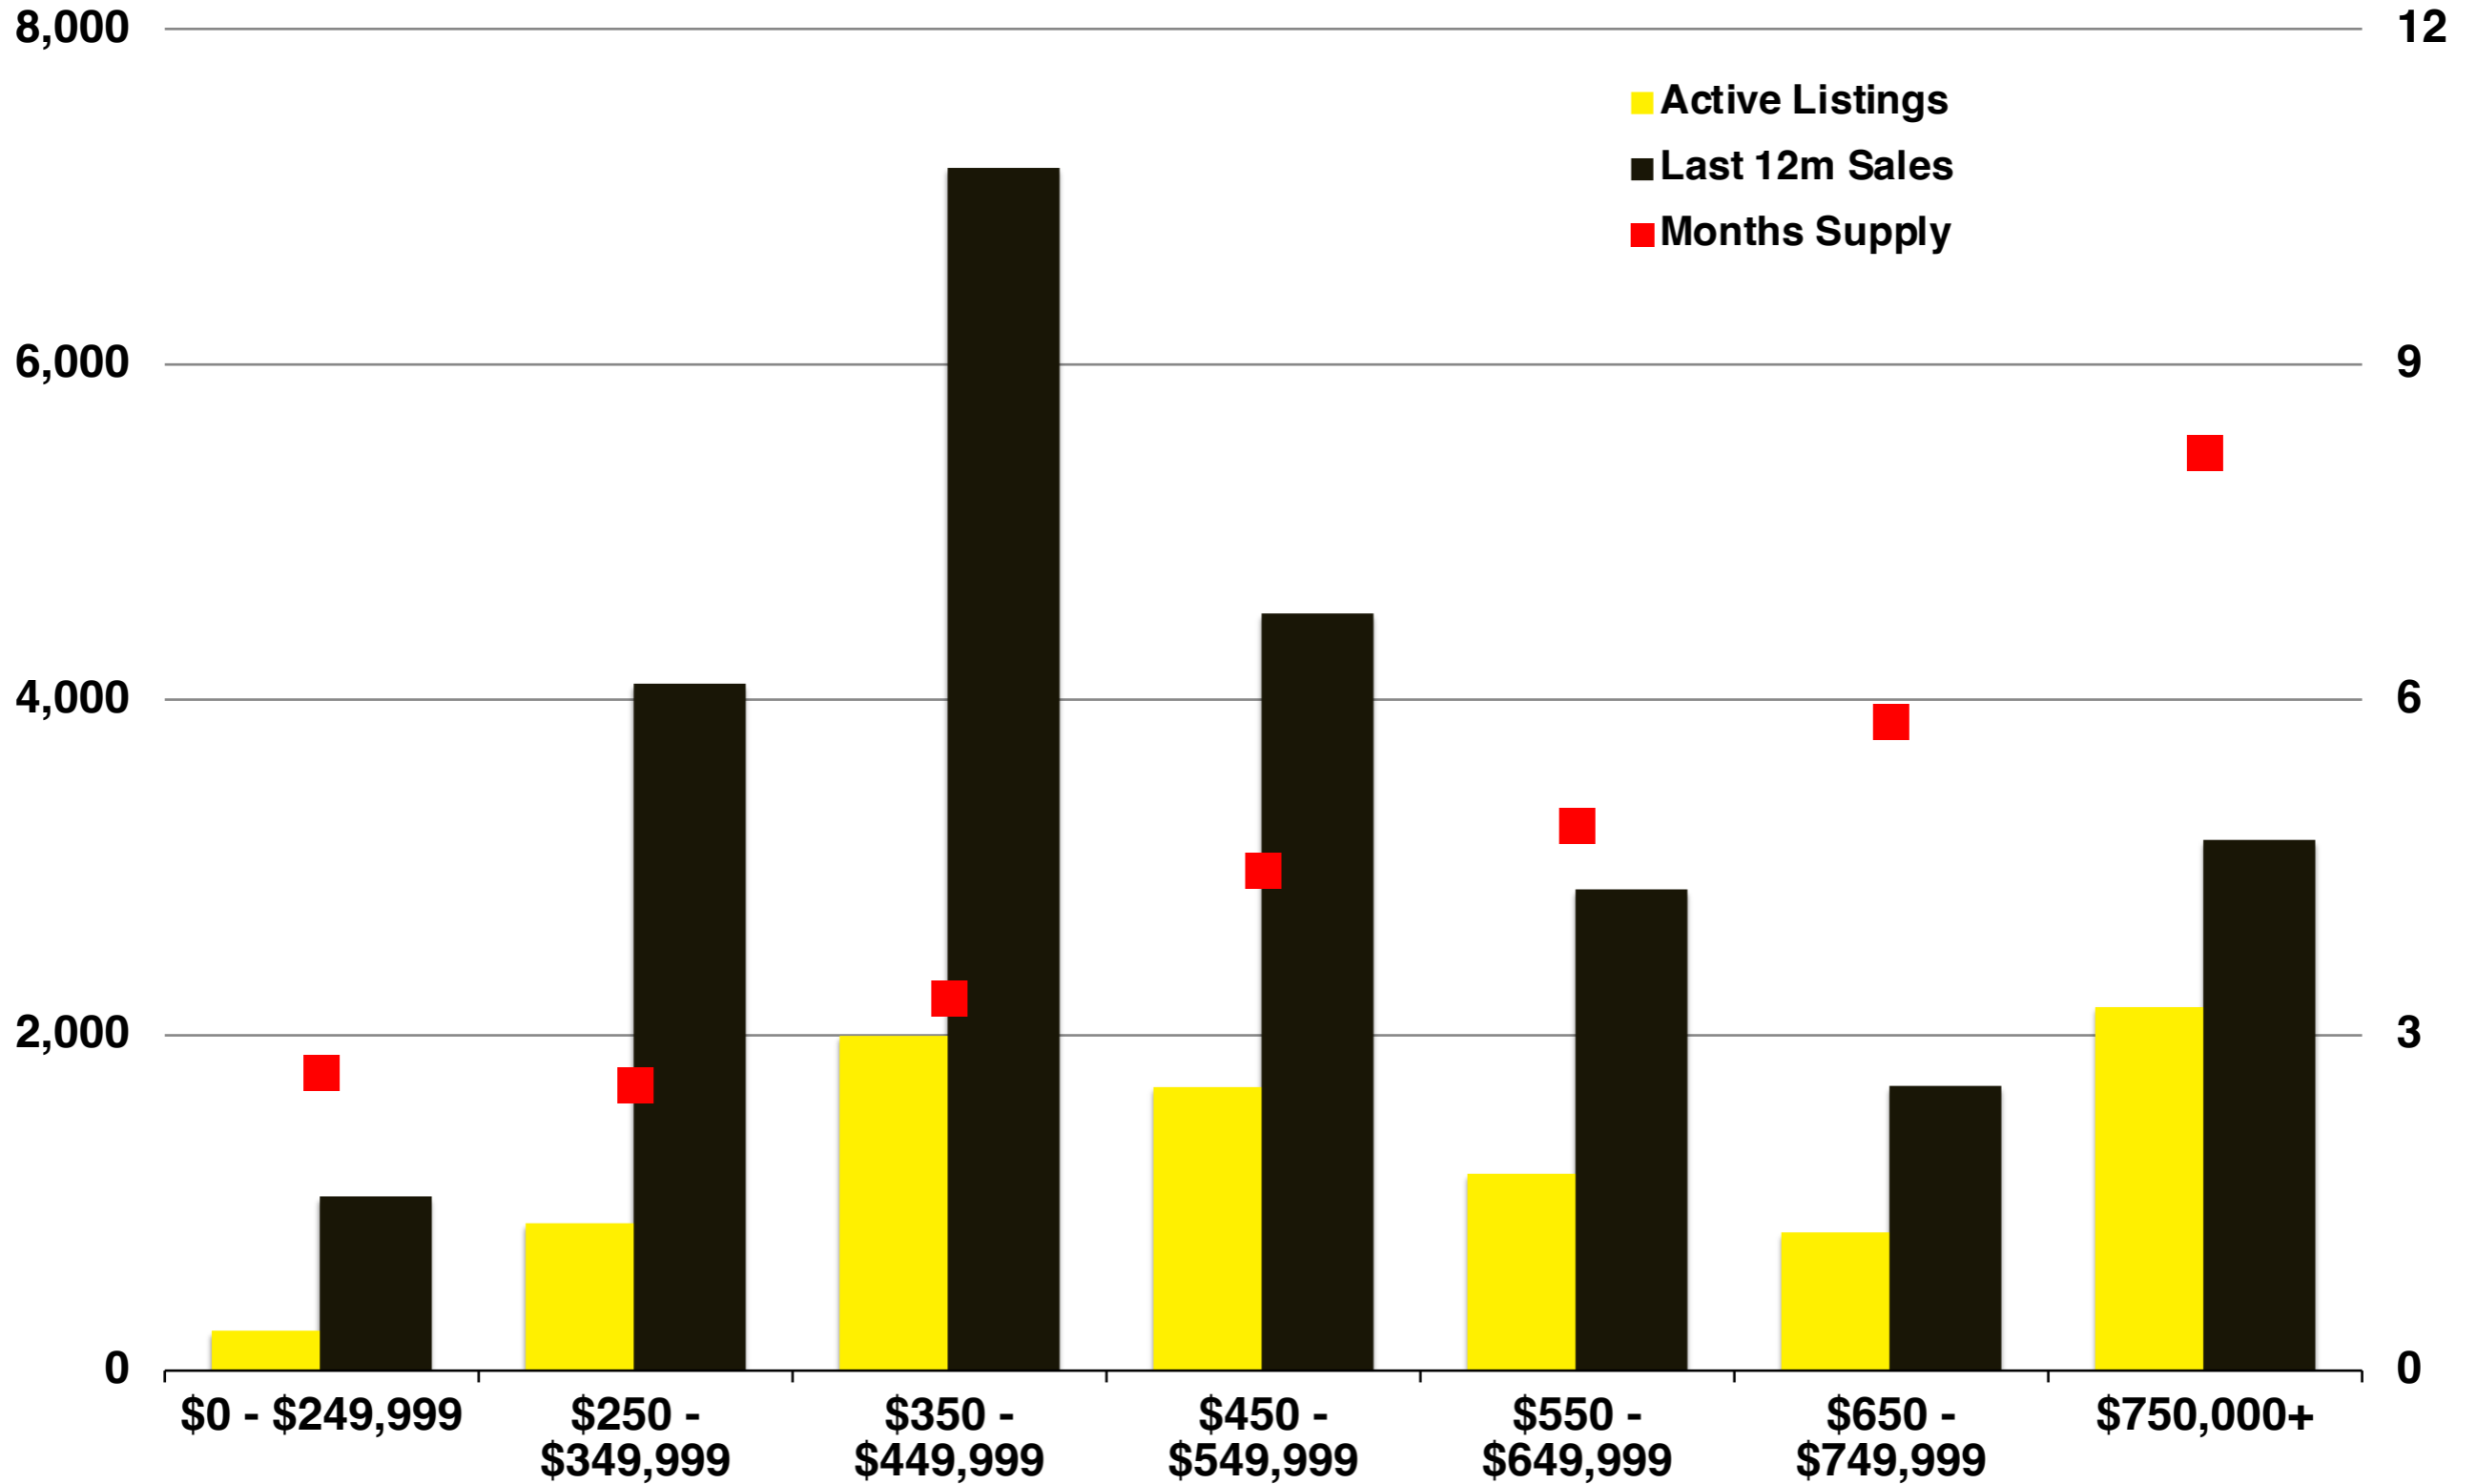

N INDICATORS

May 2026

NORTH GEORGIA

May 2026

Banks County - May 2026

Barrow County - May 2026

Cherokee County - May 2026

Dawson County - May 2026

Forsyth County - May 2026

Franklin County - May 2026

Gwinnett County - May 2026

Habersham County - May 2026

Hall County - May 2026

Jackson County - May 2026

Lumpkin County - May 2026

Pickens County - May 2026

Rabun County - May 2026

Stephens County - May 2026

Walton County - May 2026

White County - May 2026