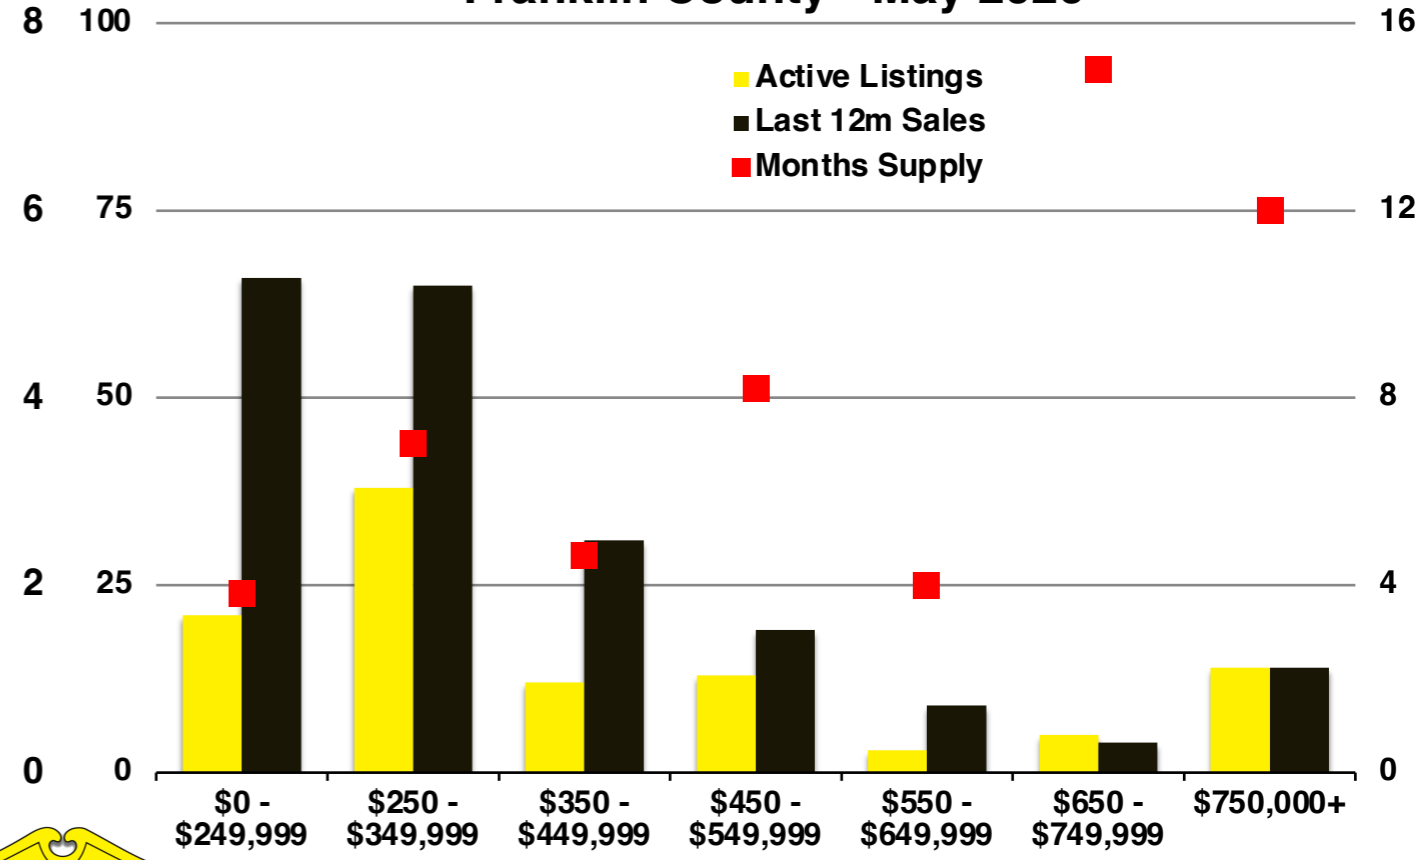

N INDICATORS

May 2026

NORTH GEORGIA

May 2026

Banks County - May 2026

Barrow County - May 2026

Cherokee County - May 2026

Dawson County - May 2026

Forsyth County - May 2026

Franklin County - May 2026

Gwinnett County - May 2026

Habersham County - May 2026

Hall County - May 2026

Jackson County - May 2026

Lumpkin County - May 2026

Pickens County - May 2026

Rabun County - May 2026

Stephens County - May 2026

Walton County - May 2026

White County - May 2026