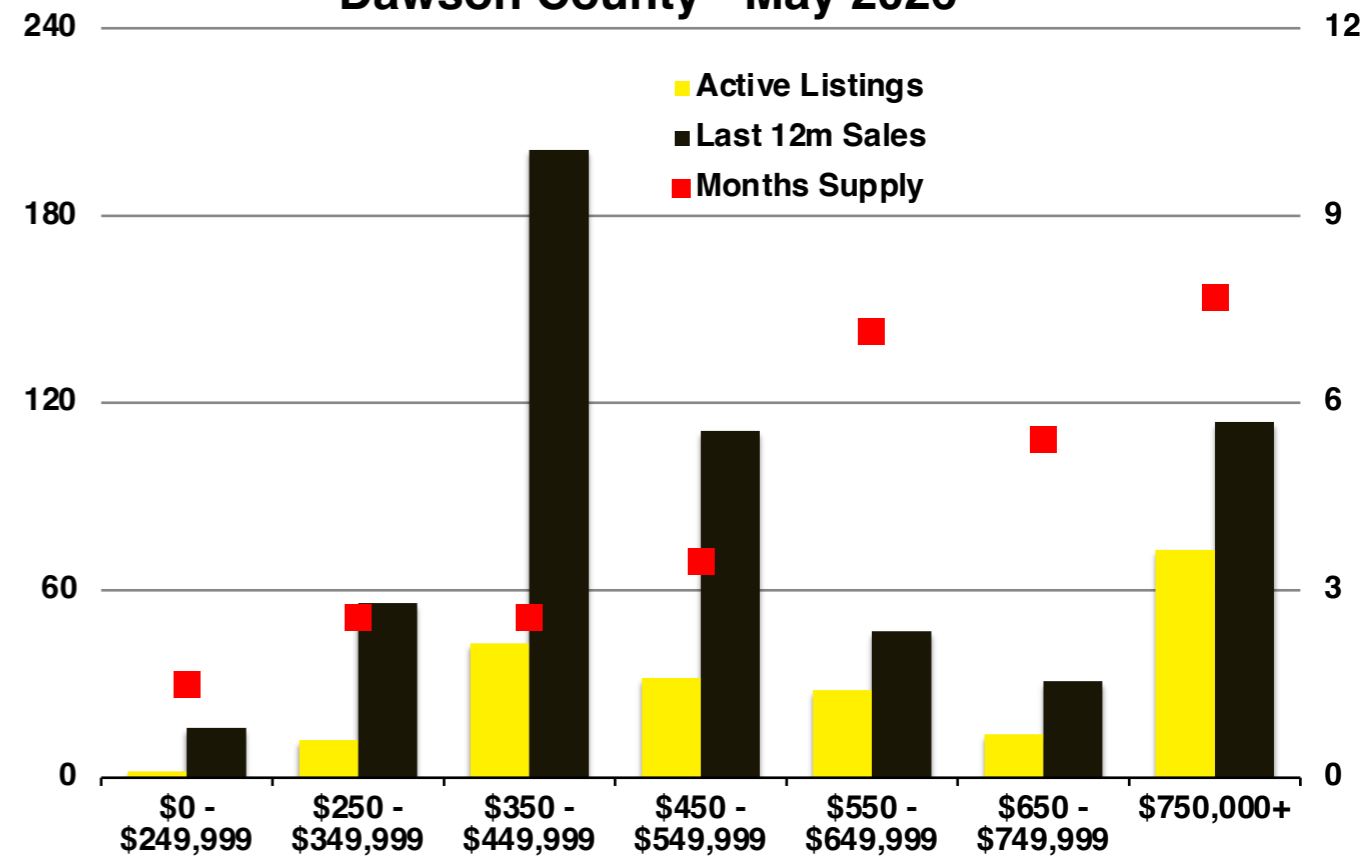

N INDICATORS

May 2026

NORTH GEORGIA

May 2026

Banks County - May 2026

Barrow County - May 2026

Cherokee County - May 2026

Dawson County - May 2026

Forsyth County - May 2026

Franklin County - May 2026

Gwinnett County - May 2026

Habersham County - May 2026

Hall County - May 2026

Jackson County - May 2026

Lumpkin County - May 2026

Pickens County - May 2026

Rabun County - May 2026

Stephens County - May 2026

Walton County - May 2026

White County - May 2026