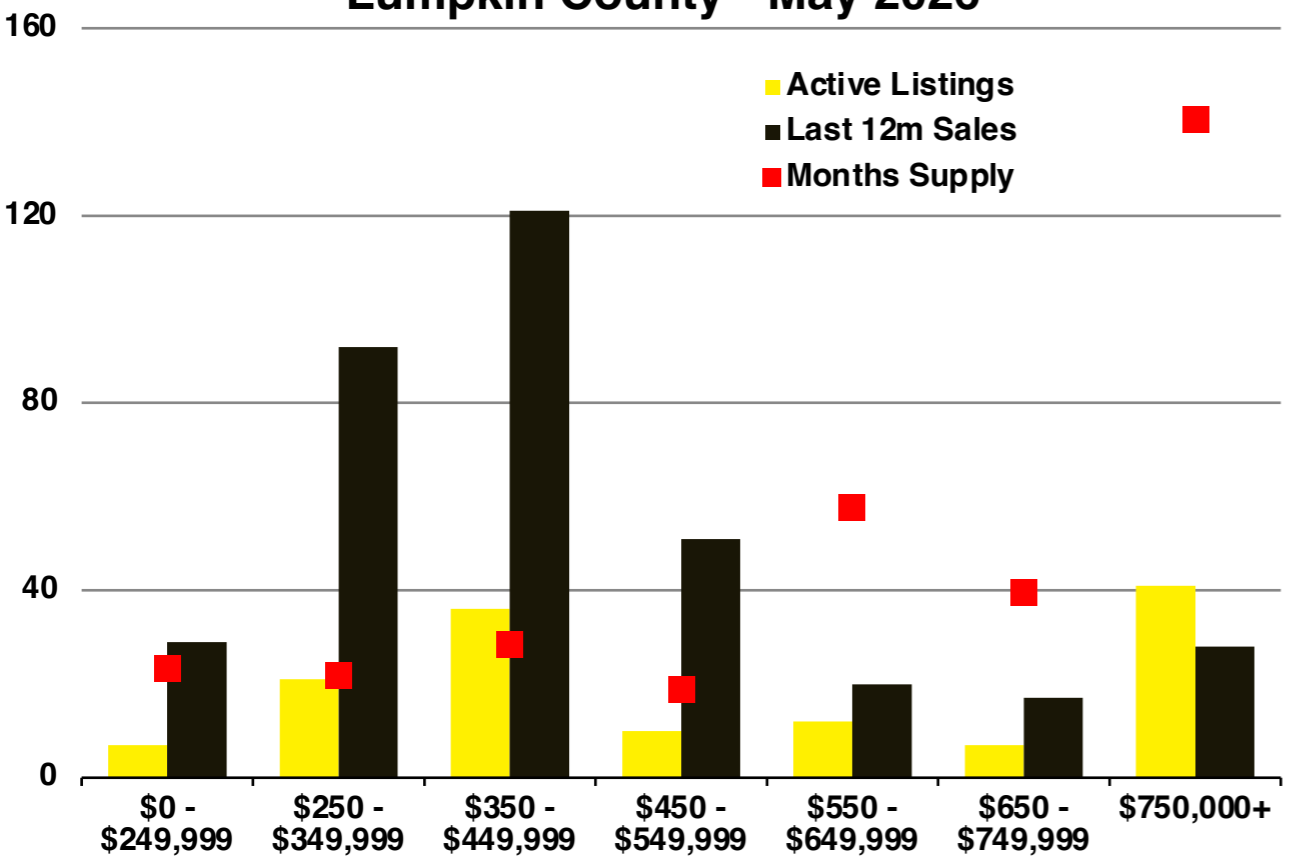

N INDICATORS

May 2026

NORTH GEORGIA

May 2026

Banks County - May 2026

Barrow County - May 2026

Cherokee County - May 2026

Dawson County - May 2026

Forsyth County - May 2026

Franklin County - May 2026

Gwinnett County - May 2026

Habersham County - May 2026

Hall County - May 2026

Jackson County - May 2026

Lumpkin County - May 2026

Pickens County - May 2026

Rabun County - May 2026

Stephens County - May 2026

Walton County - May 2026

White County - May 2026