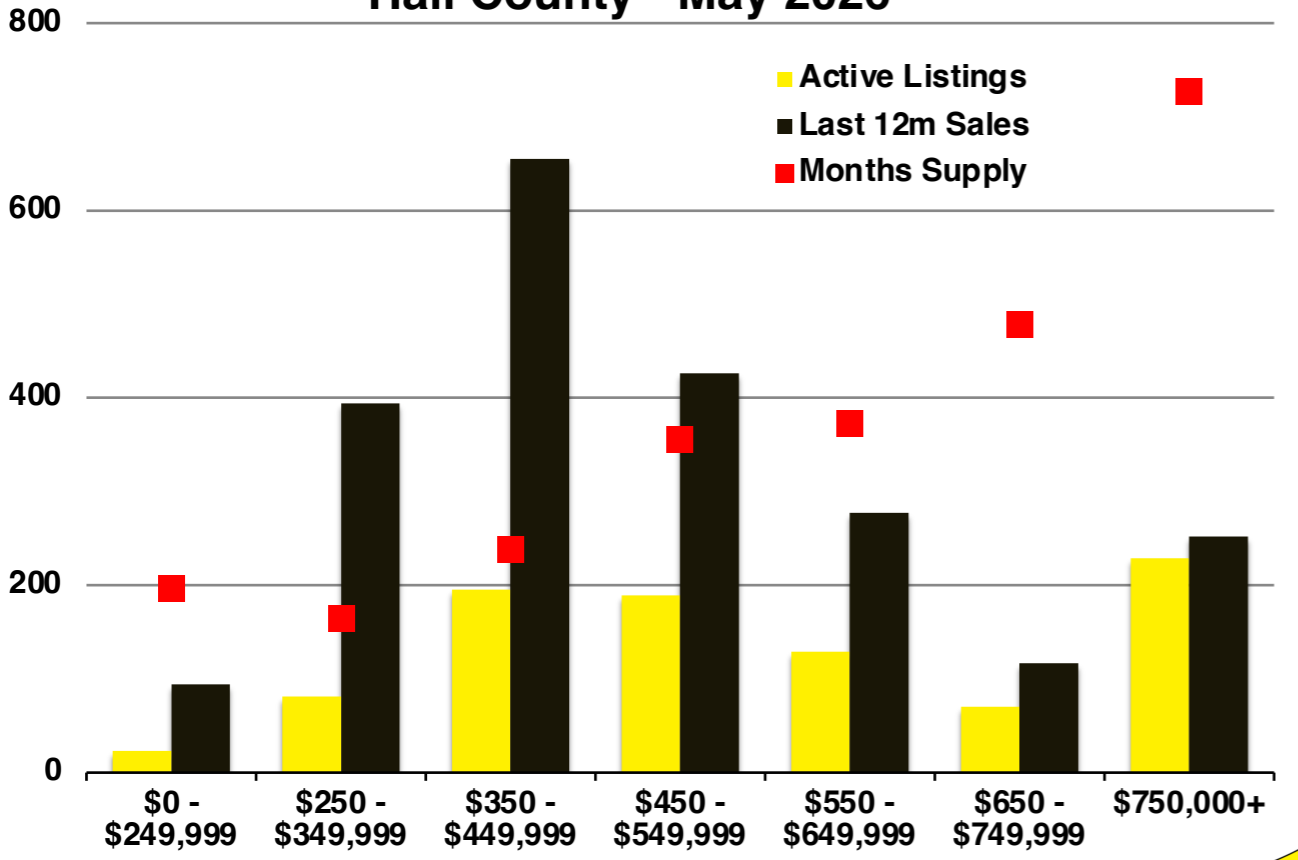

N INDICATORS

May 2026

NORTH GEORGIA

May 2026

Banks County - May 2026

Barrow County - May 2026

Cherokee County - May 2026

Dawson County - May 2026

Forsyth County - May 2026

Franklin County - May 2026

Gwinnett County - May 2026

Habersham County - May 2026

Hall County - May 2026

Jackson County - May 2026

Lumpkin County - May 2026

Pickens County - May 2026

Rabun County - May 2026

Stephens County - May 2026

Walton County - May 2026

White County - May 2026