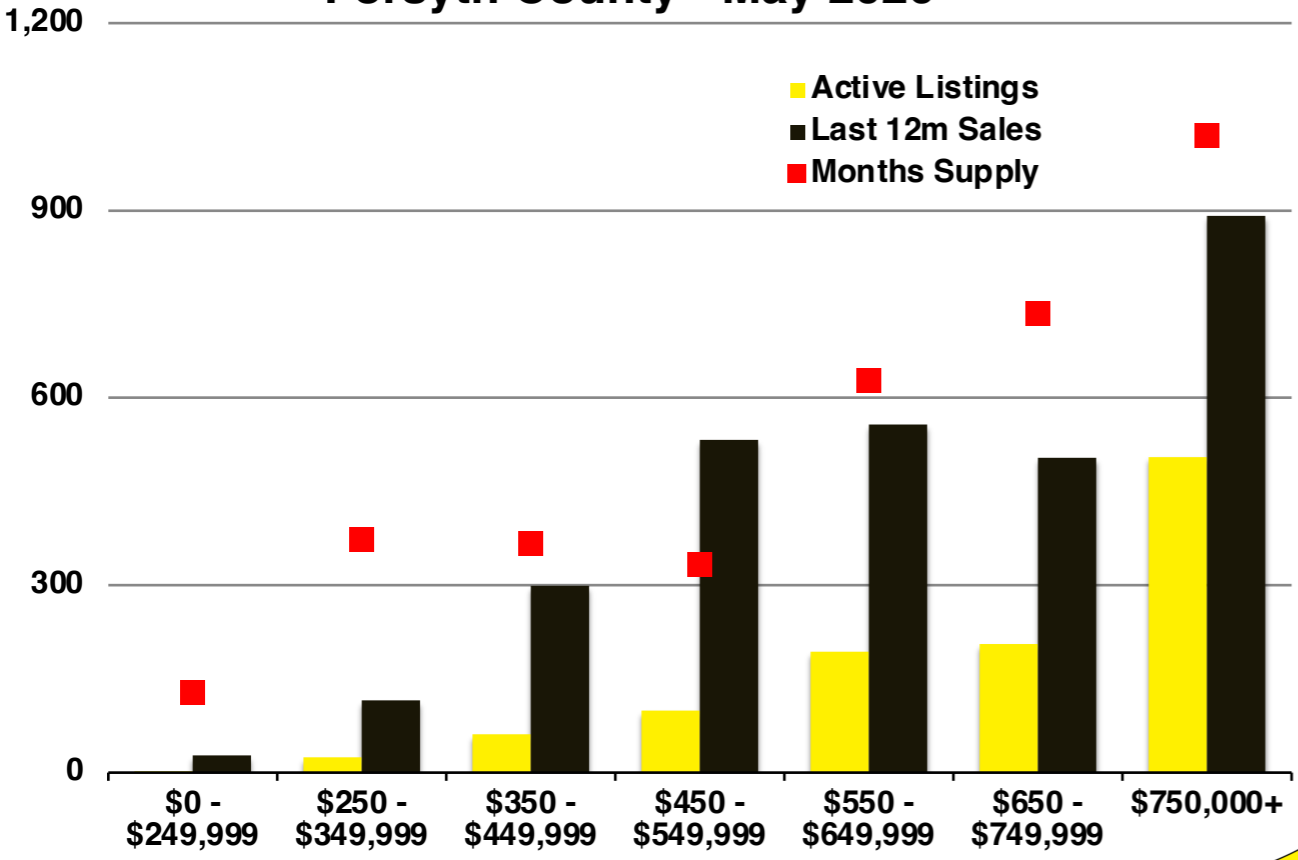

N INDICATORS

May 2026

NORTH GEORGIA

May 2026

Banks County - May 2026

Barrow County - May 2026

Cherokee County - May 2026

Dawson County - May 2026

Forsyth County - May 2026

Franklin County - May 2026

Gwinnett County - May 2026

Habersham County - May 2026

Hall County - May 2026

Jackson County - May 2026

Lumpkin County - May 2026

Pickens County - May 2026

Rabun County - May 2026

Stephens County - May 2026

Walton County - May 2026

White County - May 2026