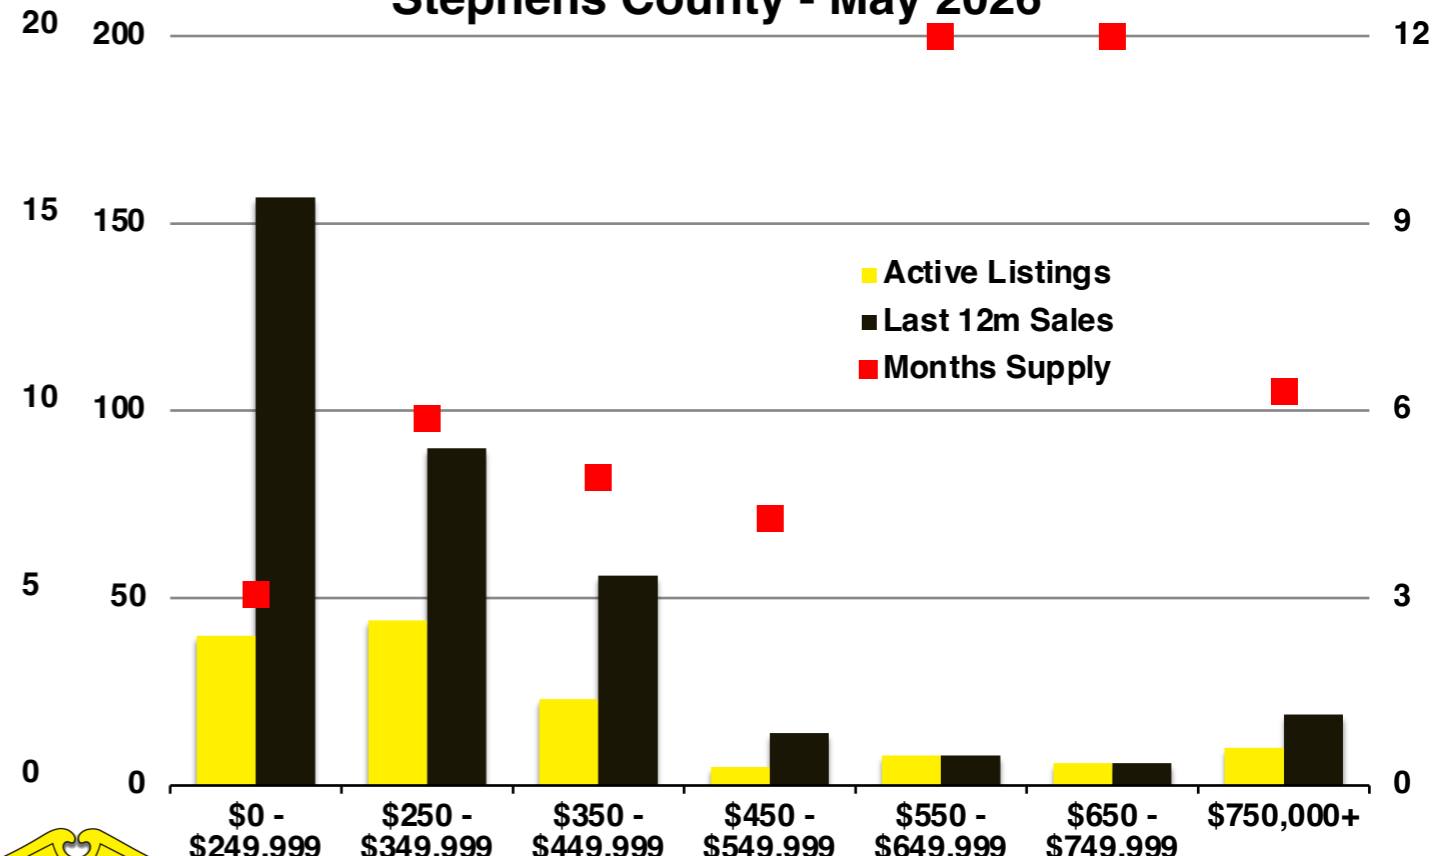

N INDICATORS

May 2026

NORTH GEORGIA

May 2026

Banks County - May 2026

Barrow County - May 2026

Cherokee County - May 2026

Dawson County - May 2026

Forsyth County - May 2026

Franklin County - May 2026

Gwinnett County - May 2026

Habersham County - May 2026

Hall County - May 2026

Jackson County - May 2026

Lumpkin County - May 2026

Pickens County - May 2026

Rabun County - May 2026

Stephens County - May 2026

Walton County - May 2026

White County - May 2026