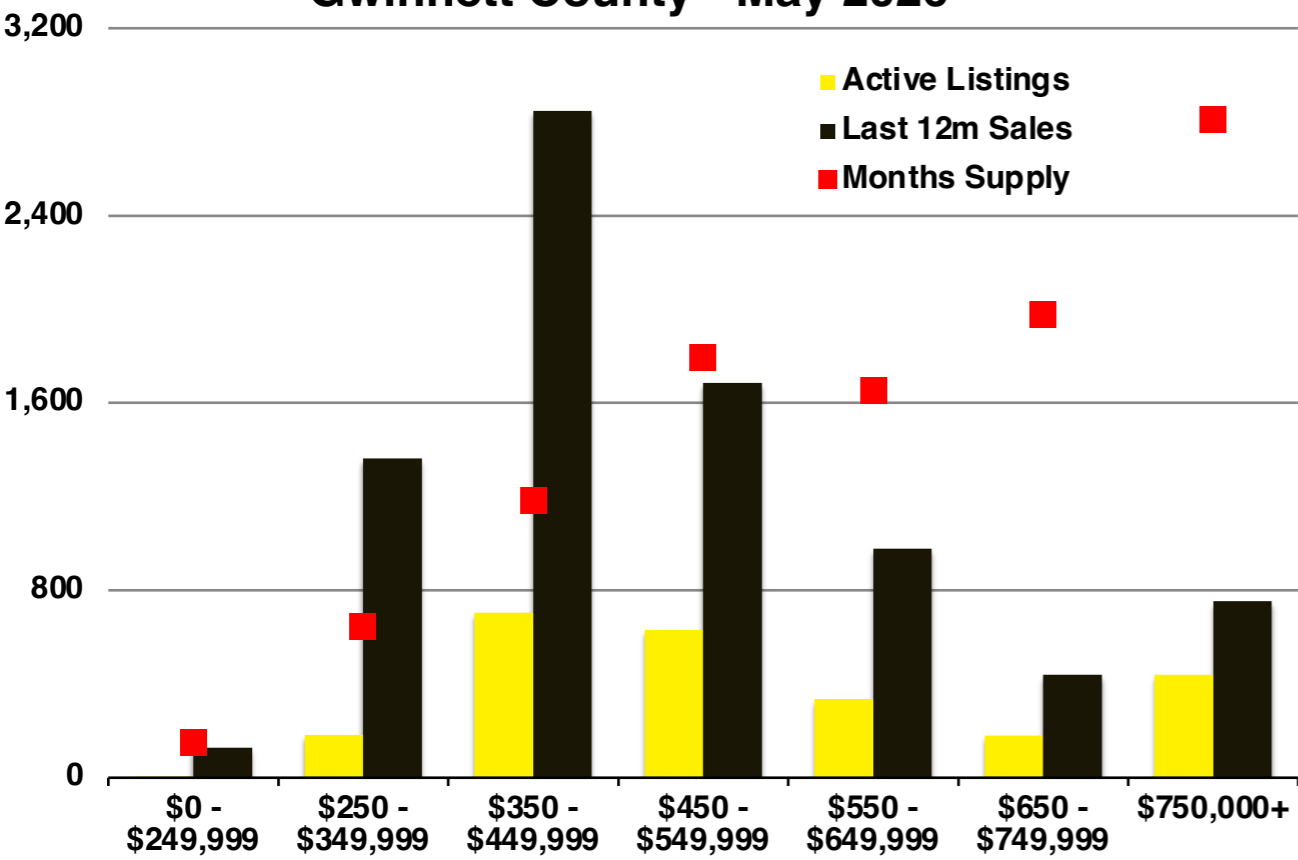

N INDICATORS

May 2026

NORTH GEORGIA

May 2026

Banks County - May 2026

Barrow County - May 2026

Cherokee County - May 2026

Dawson County - May 2026

Forsyth County - May 2026

Franklin County - May 2026

Gwinnett County - May 2026

Habersham County - May 2026

Hall County - May 2026

Jackson County - May 2026

Lumpkin County - May 2026

Pickens County - May 2026

Rabun County - May 2026

Stephens County - May 2026

Walton County - May 2026

White County - May 2026