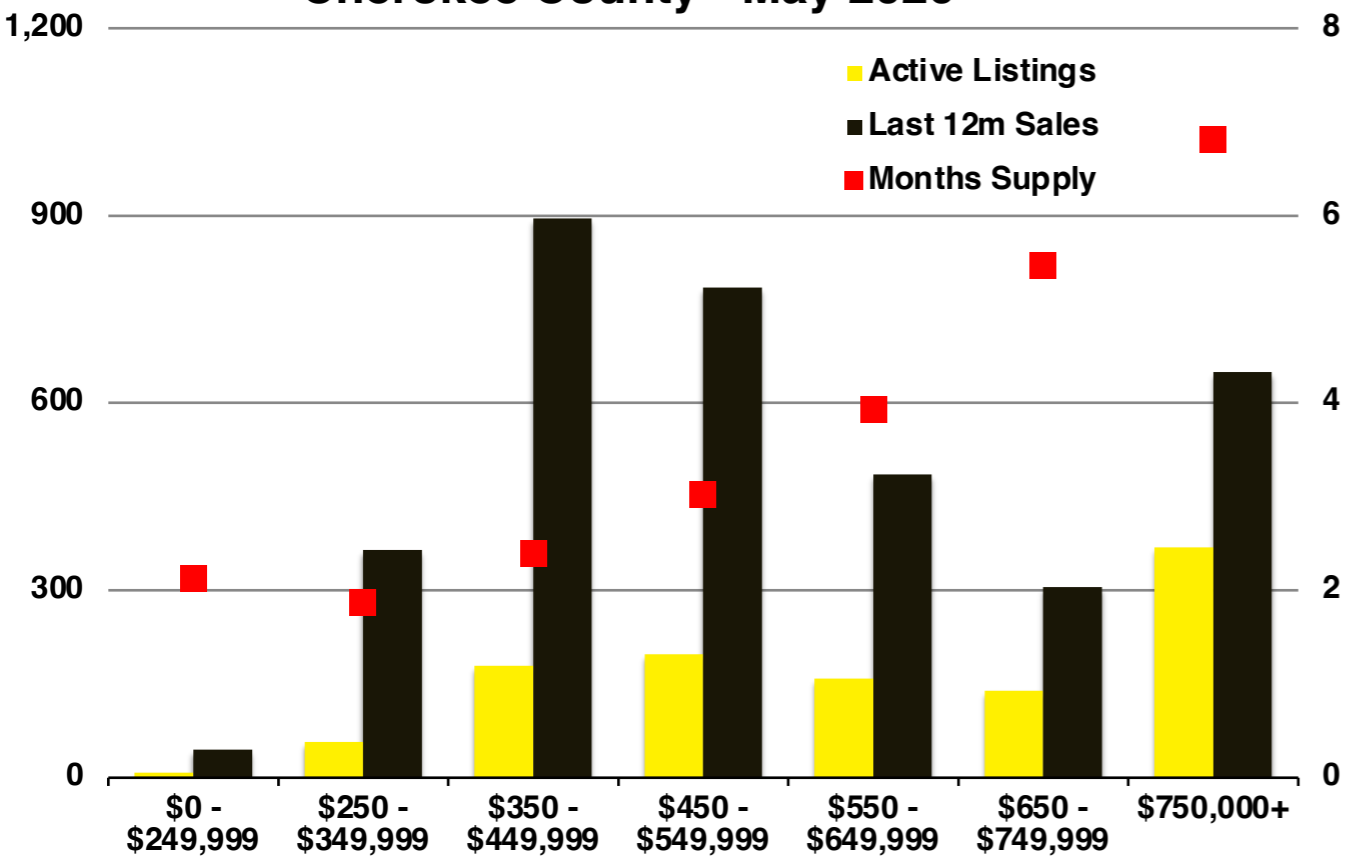

N INDICATORS

May 2026

NORTH GEORGIA

May 2026

Banks County - May 2026

Barrow County - May 2026

Cherokee County - May 2026

Dawson County - May 2026

Forsyth County - May 2026

Franklin County - May 2026

Gwinnett County - May 2026

Habersham County - May 2026

Hall County - May 2026

Jackson County - May 2026

Lumpkin County - May 2026

Pickens County - May 2026

Rabun County - May 2026

Stephens County - May 2026

Walton County - May 2026

White County - May 2026