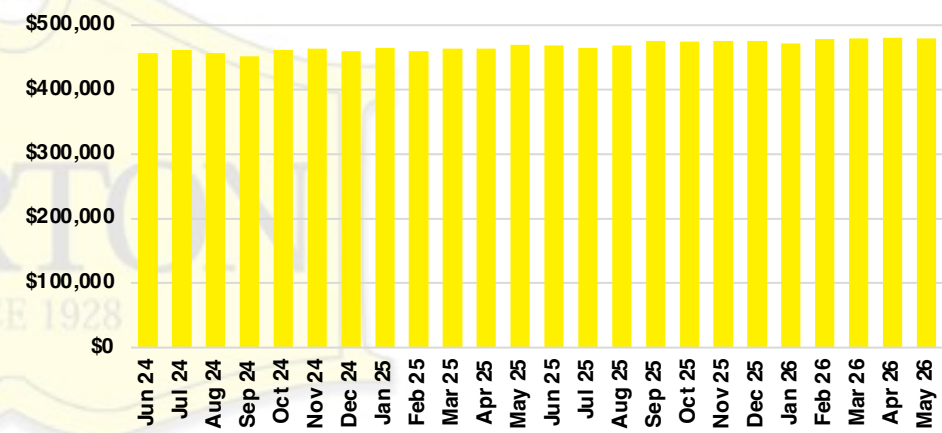

PICKENS COUNTY 12 MONTH AVERAGE SALES PRICE