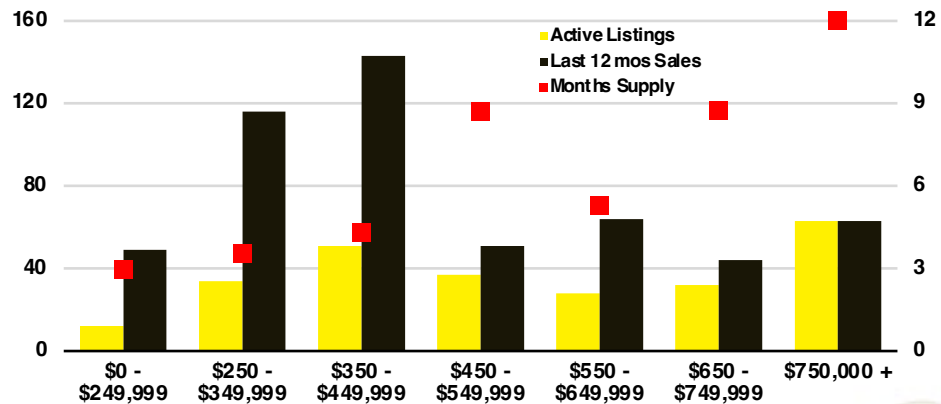

PICKENS COUNTY QUICK N'DICATORS