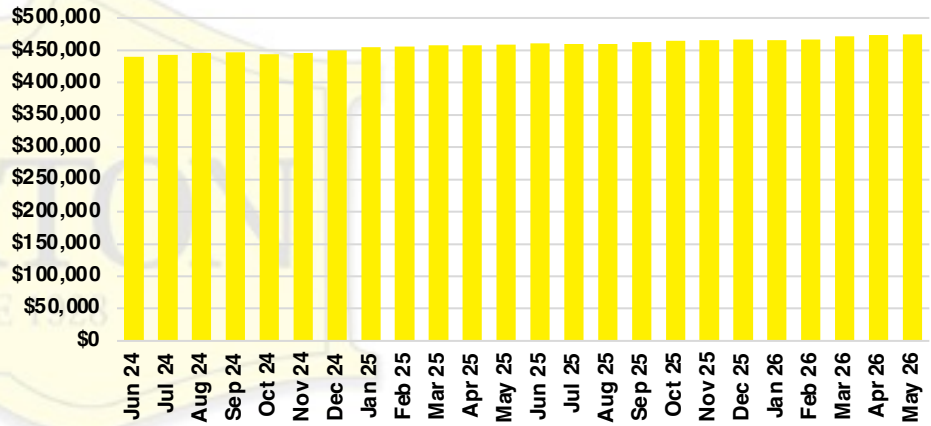

JACKSON COUNTY 12 MONTH AVERAGE SALES PRICE