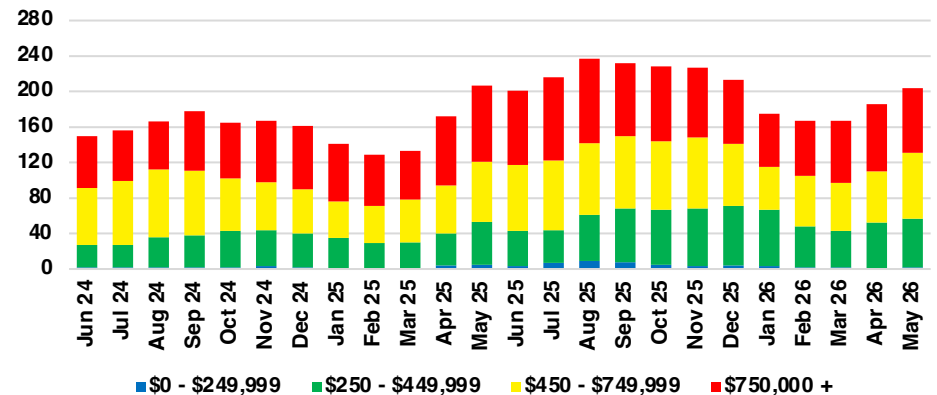

DAWSON COUNTY INVENTORY BY PRICE POINT