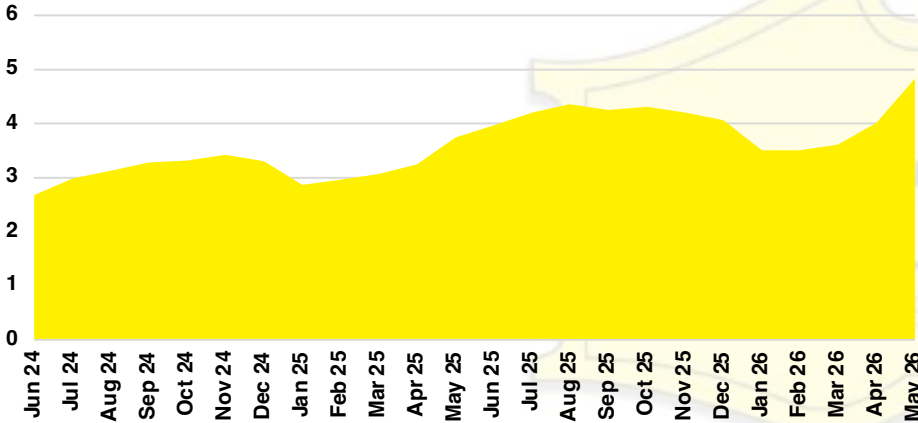

DEEP DIVE

NORTH GEORGIA INVENTORY MONTHS OF SUPPLY