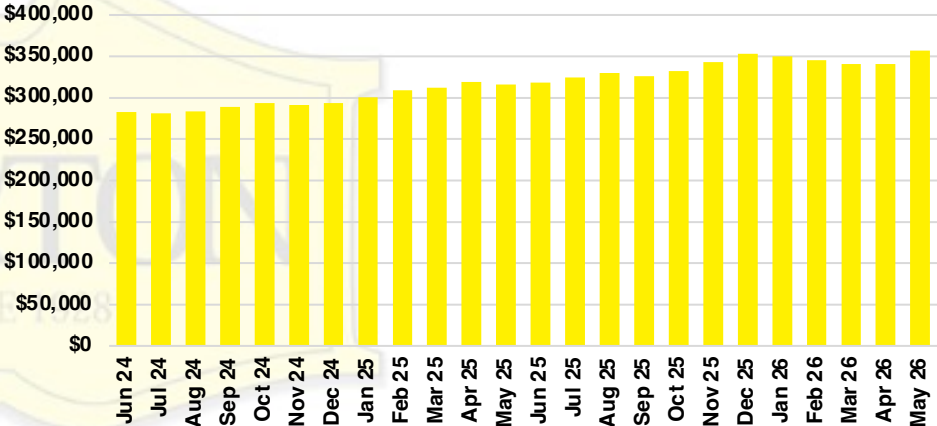

FRANKLIN COUNTY 12 MONTH AVERAGE SALES PRICE