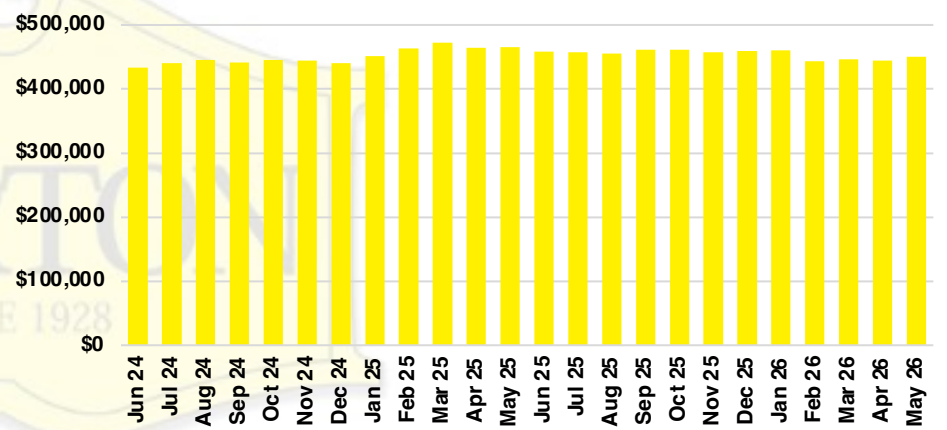

LUMPKIN COUNTY 12 MONTH AVERAGE SALES PRICE