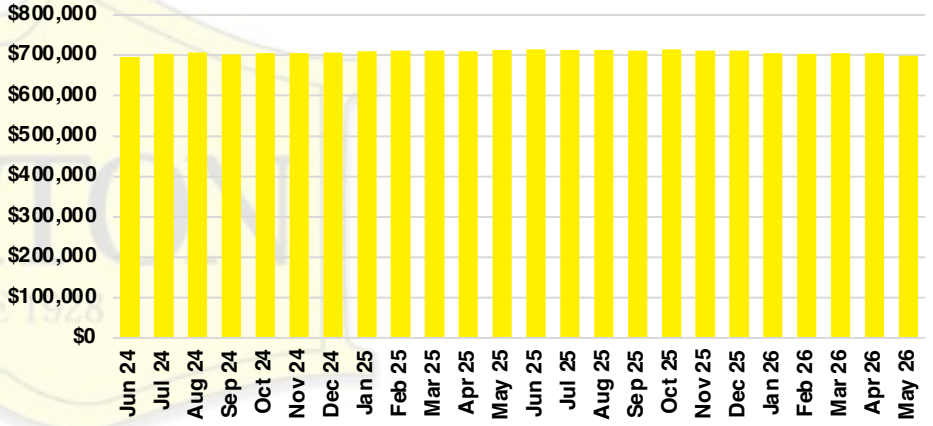

FORSYTH COUNTY 12 MONTH AVERAGE SALES PRICE