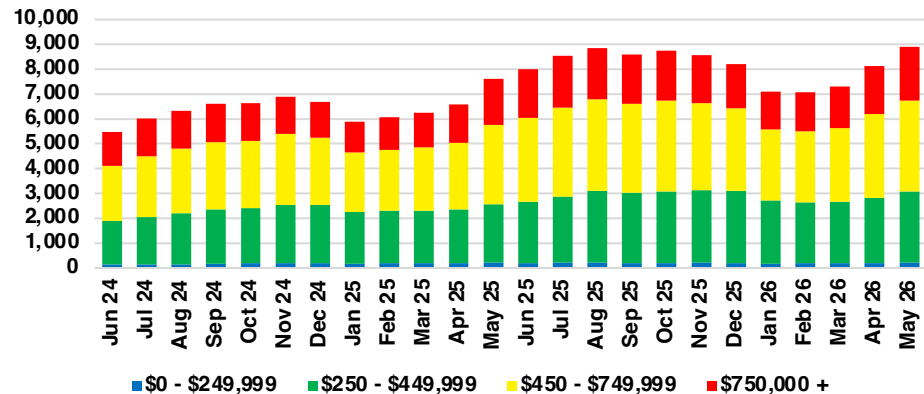

# DEEP DIVE

**NORTH GEORGIA INVENTORY MONTHS OF SUPPLY**

**NORTH GEORGIA SALES VOLUME VS SUPPLY**

**NORTH GEORGIA SALES BY PRICE POINT**

**NORTH GEORGIA INVENTORY BY PRICE POINT**

**NORTH GEORGIA QUICK N' DICATORS**