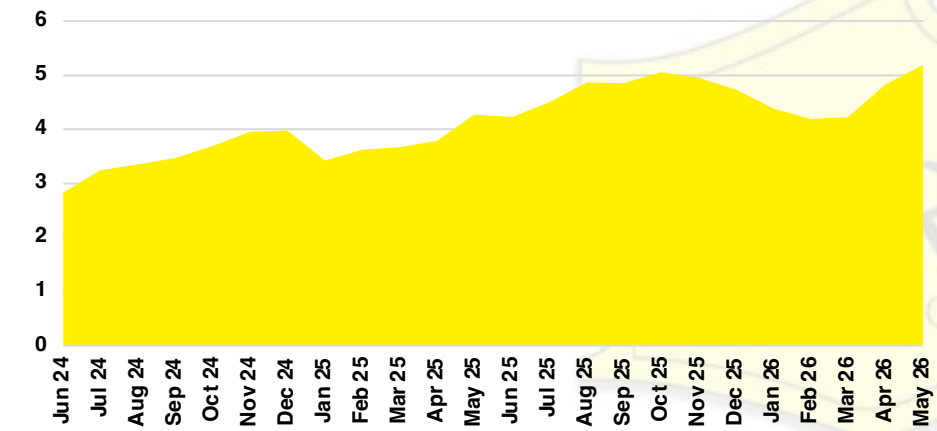

WALTON COUNTY INVENTORY MONTHS OF SUPPLY