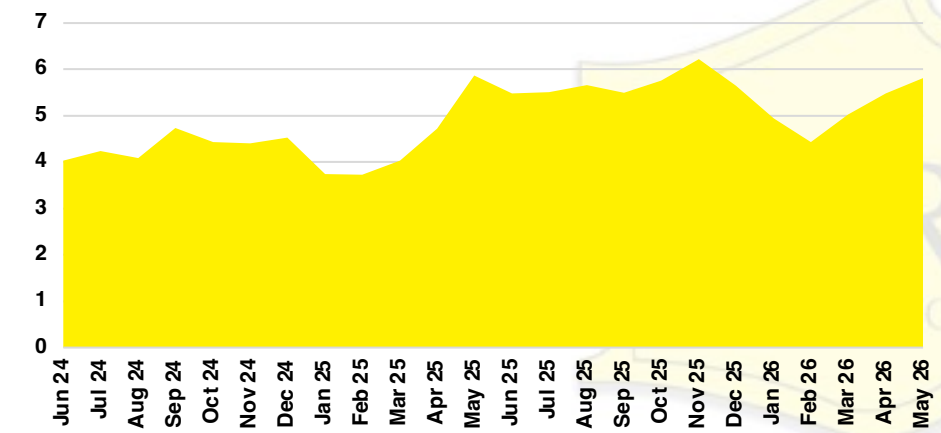

PICKENS COUNTY INVENTORY MONTHS OF SUPPLY