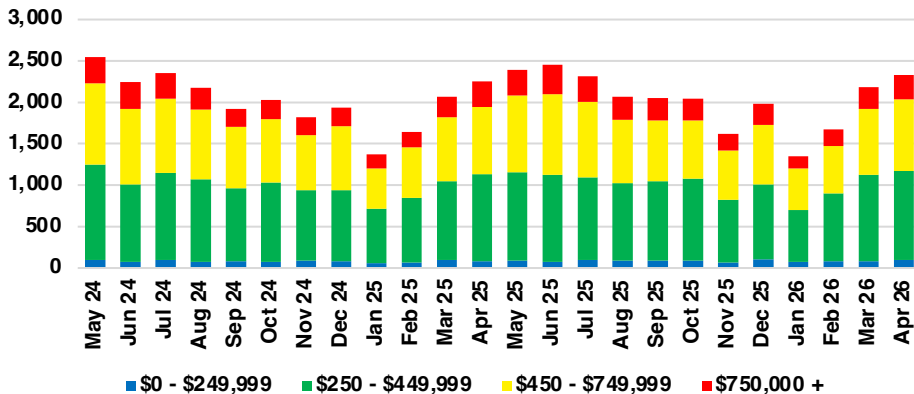

# DEEP DIVE

**NORTH GEORGIA INVENTORY MONTHS OF SUPPLY**

**NORTH GEORGIA SALES VOLUME VS SUPPLY**

**NORTH GEORGIA SALES BY PRICE POINT**

**NORTH GEORGIA INVENTORY BY PRICE POINT**

**NORTH GEORGIA QUICK N' DICATORS**