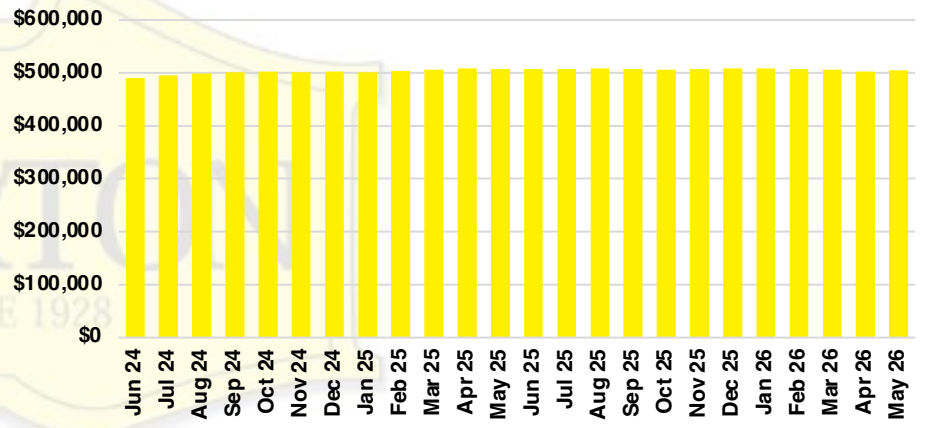

GWINNETT COUNTY 12 MONTH AVERAGE SALES PRICE