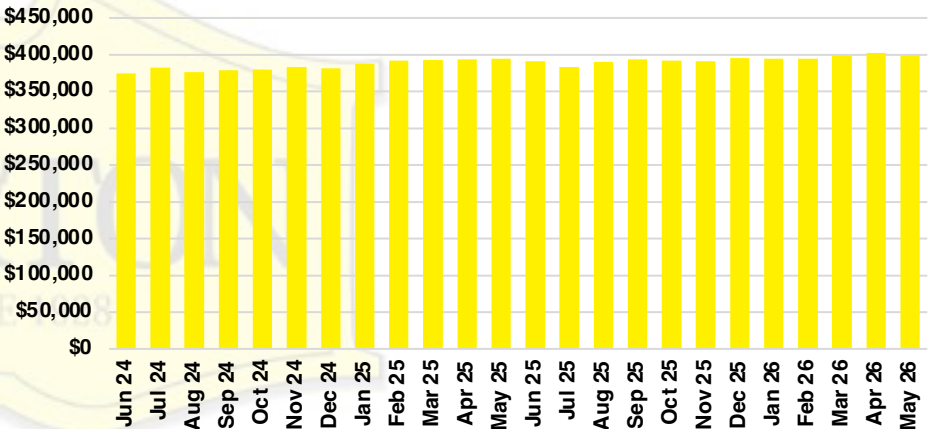

HABERSHAM COUNTY 12 MONTH AVERAGE SALES PRICE