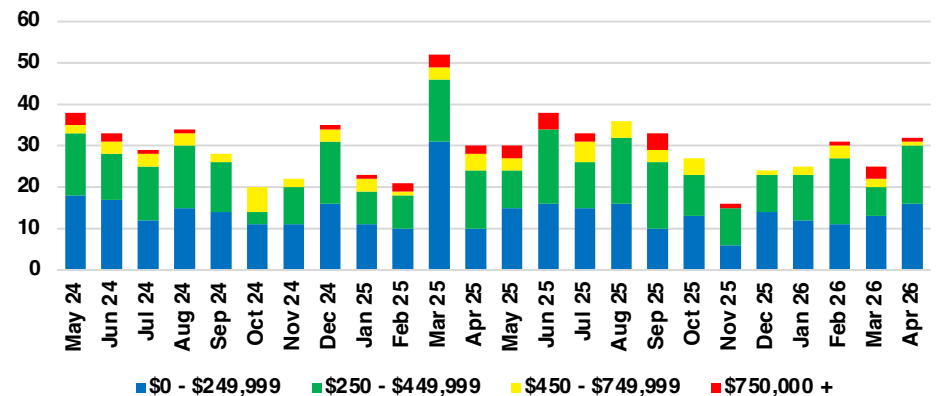

STEPHENS COUNTY SALES BY PRICE POINT