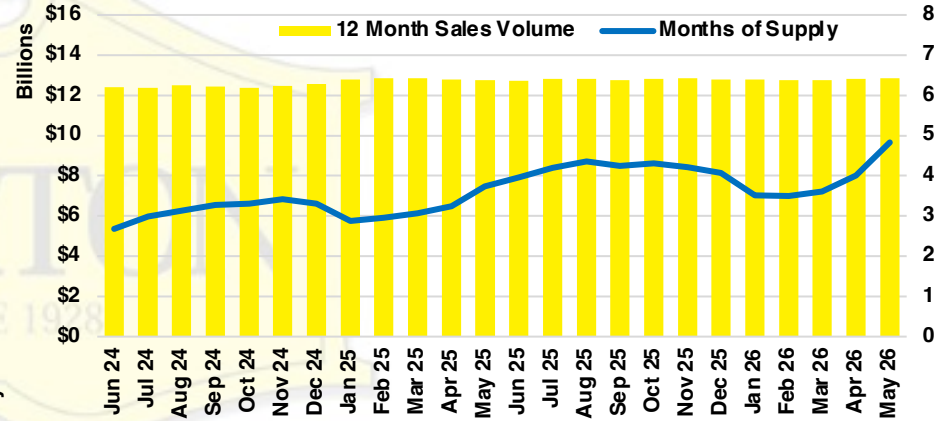

# NORTH GEORGIA DEEP DIVE MARKET DATA

May 2026

May  
2026

# DEEP DIVE

**NORTH GEORGIA INVENTORY MONTHS OF SUPPLY**

**NORTH GEORGIA SALES VOLUME VS SUPPLY**

**NORTH GEORGIA SALES BY PRICE POINT**

**NORTH GEORGIA INVENTORY BY PRICE POINT**

**NORTH GEORGIA QUICK N' DICATORS**