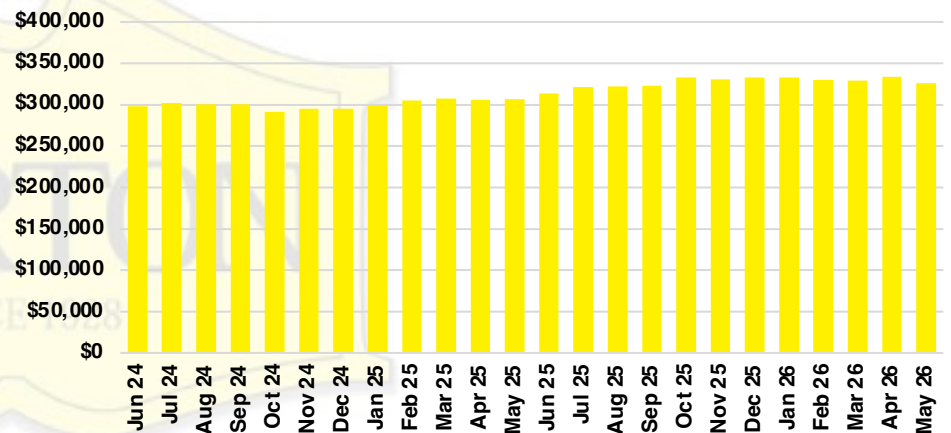

STEPHENS COUNTY 12 MONTH AVERAGE SALES PRICE