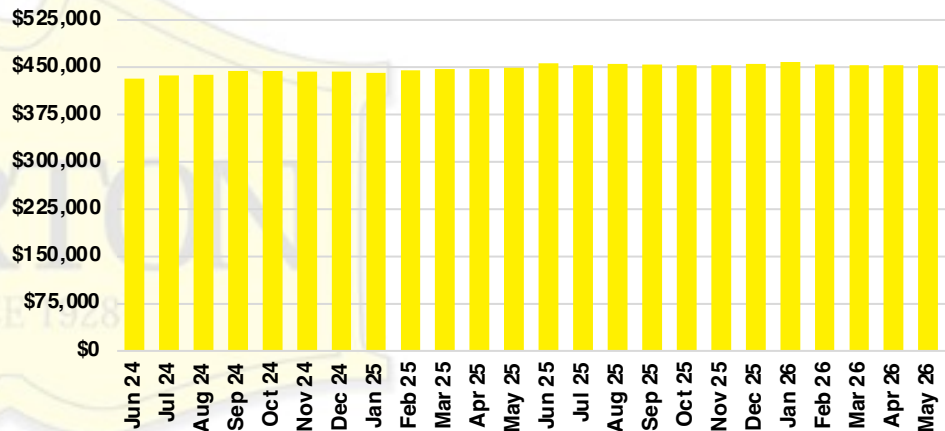

WALTON COUNTY 12 MONTH AVERAGE SALES PRICE