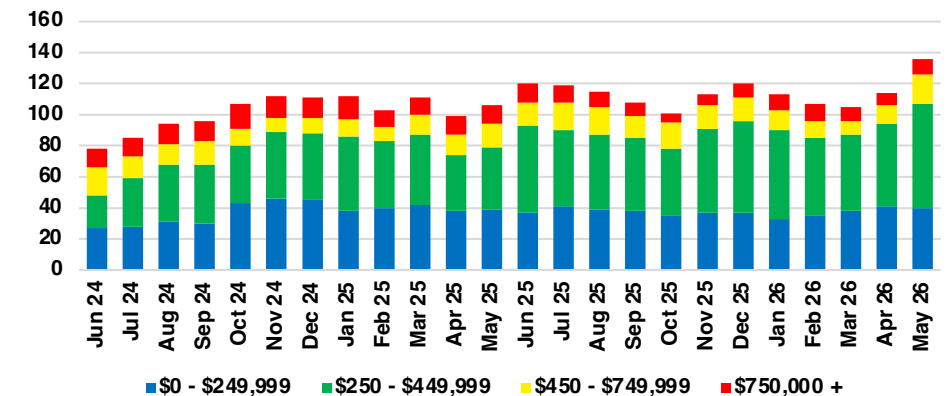

STEPHENS COUNTY INVENTORY BY PRICE POINT