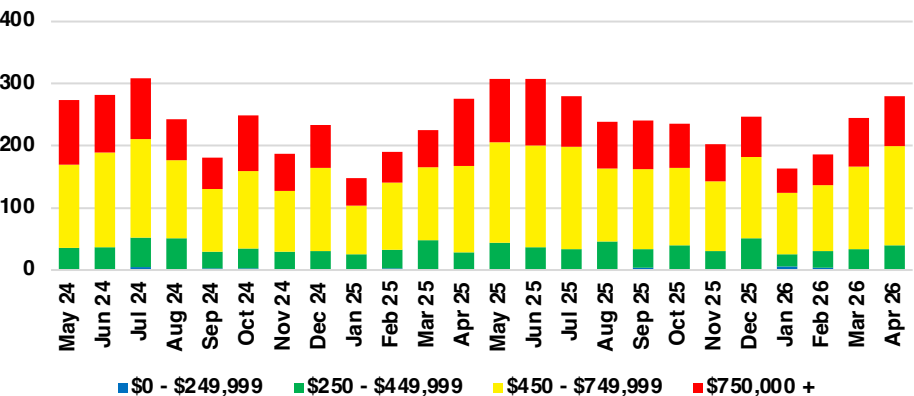

FORSYTH COUNTY SALES BY PRICE POINT