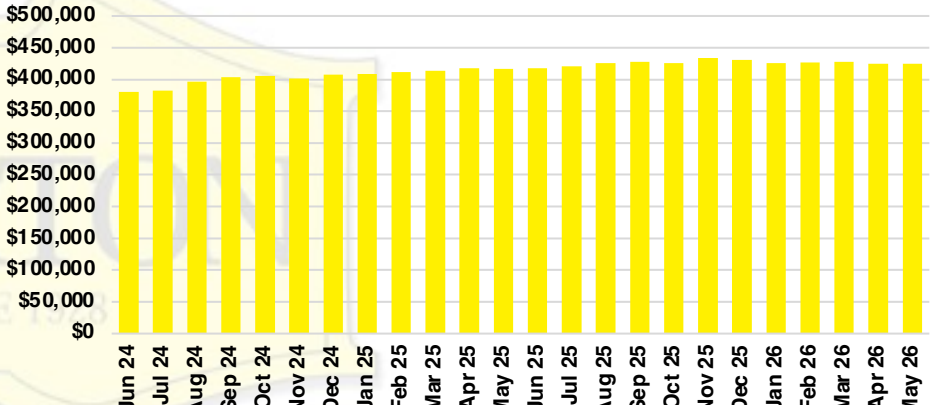

BANKS COUNTY 12 MONTH AVERAGE SALES PRICE