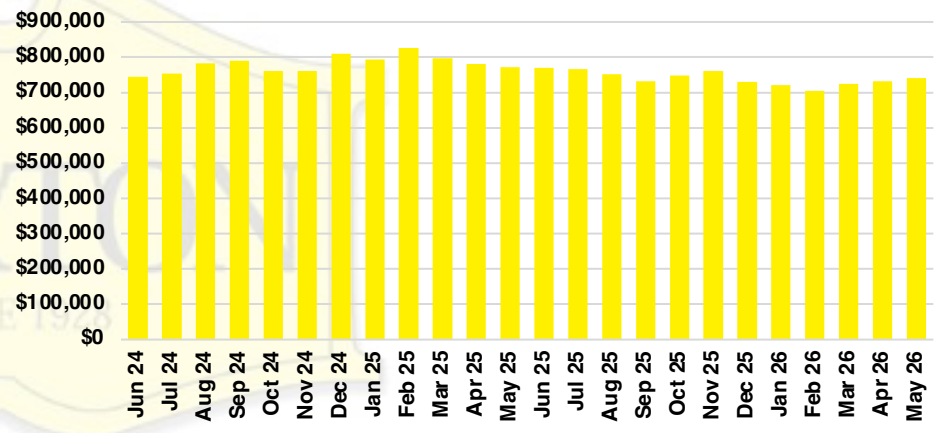

RABUN COUNTY 12 MONTH AVERAGE SALES PRICE