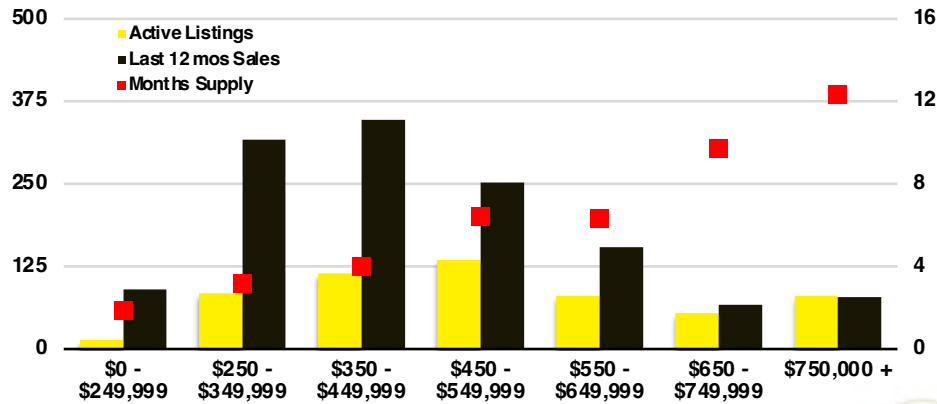

WALTON COUNTY QUICK N'DICATORS